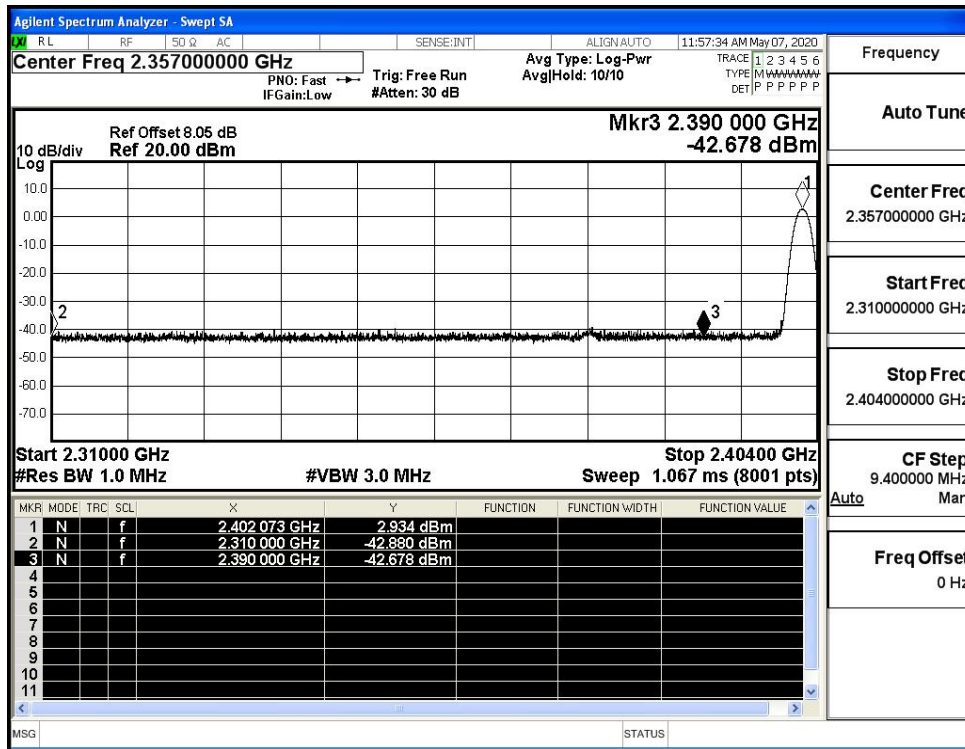

Restrict-band band-edge measurements_Hopping Off_8DPSK_PEAK (Low Channel)

Restrict-band band-edge measurements_Hopping Off_8DPSK_Average (Low Channel)

Restrict-band band-edge measurements_Hopping Off_8DPSK_PEAK (High Channel)

Restrict-band band-edge measurements_Hopping Off_8DPSK_Average (High Channel)