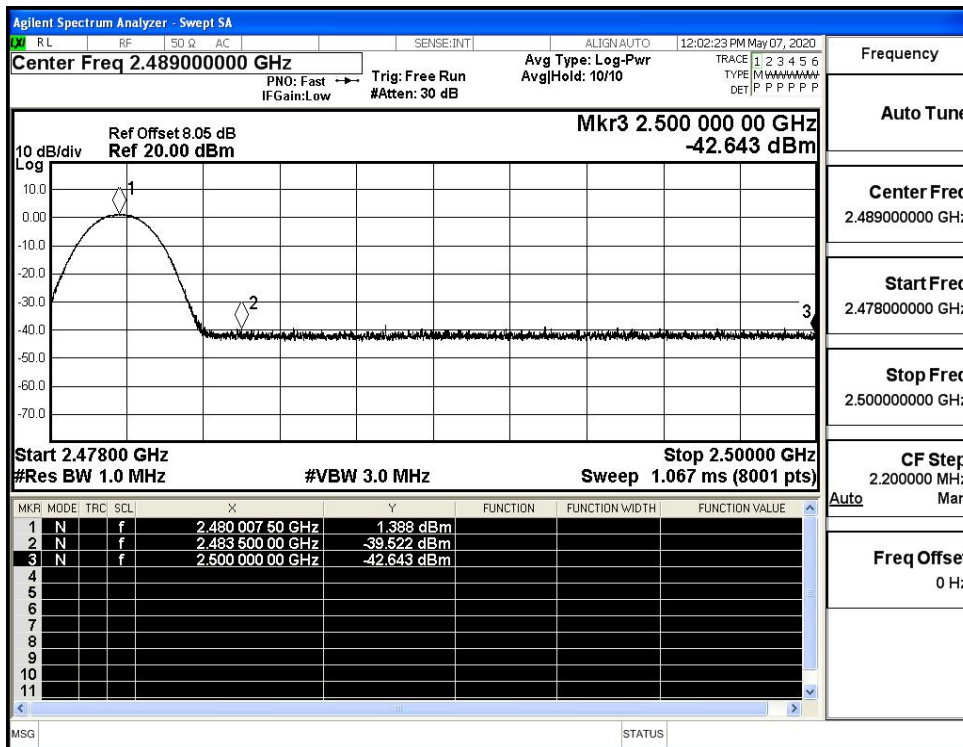

Restrict-band band-edge measurements_Hopping Off_8DPSK_PEAK (Low Channel)

Restrict-band band-edge measurements_Hopping Off_8DPSK_Average (Low Channel)

Restrict-band band-edge measurements_Hopping Off_8DPSK_PEAK (High Channel)

Restrict-band band-edge measurements_Hopping Off_8DPSK_Average (High Channel)