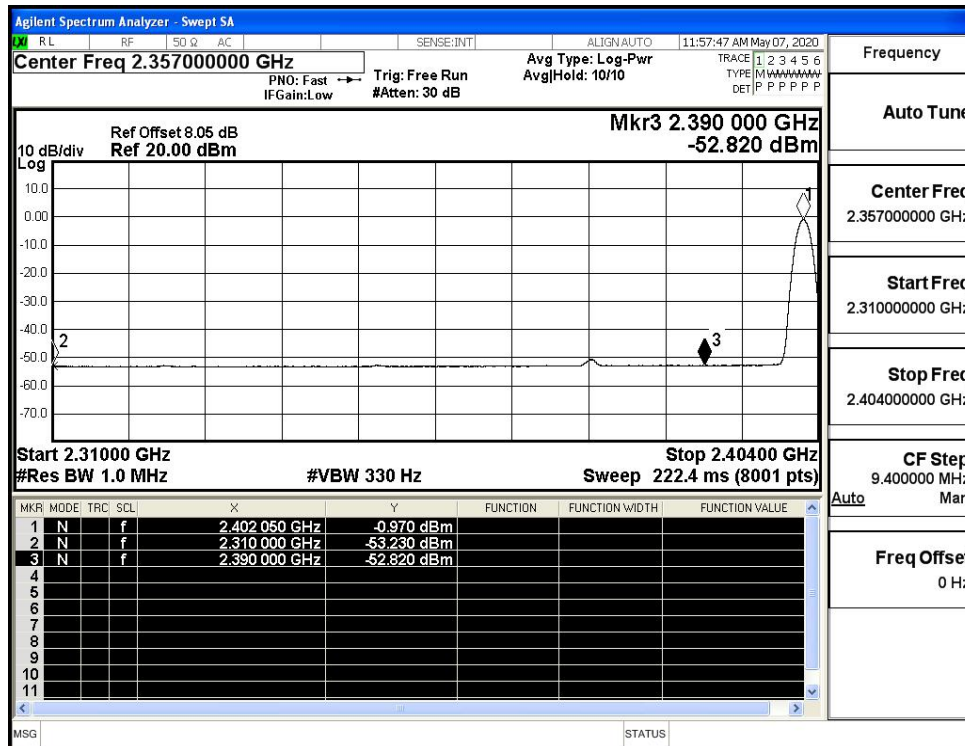

Restrict-band band-edge measurements_Hopping Off_8DPSK_PEAK (Low Channel)

Restrict-band band-edge measurements_Hopping Off_8DPSK_Average (Low Channel)

Restrict-band band-edge measurements_Hopping Off_8DPSK_PEAK (High Channel)

Restrict-band band-edge measurements_Hopping Off_8DPSK_Average (High Channel)