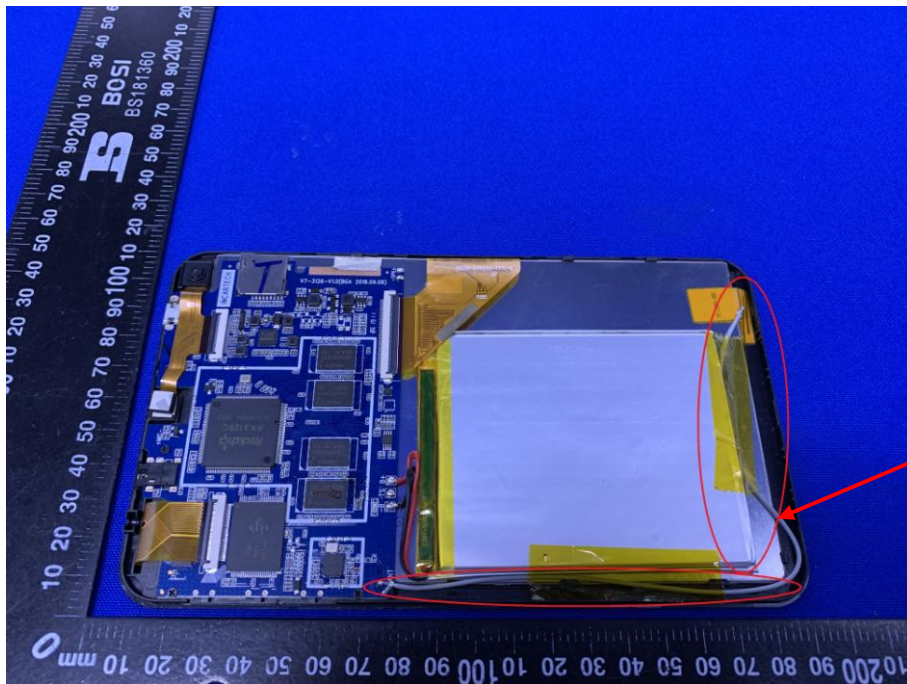

Appendix B: Photographs of EUT

Product: Tablet PC

Model: SSB700T

Internal Photos

BT/WIFI
ANT