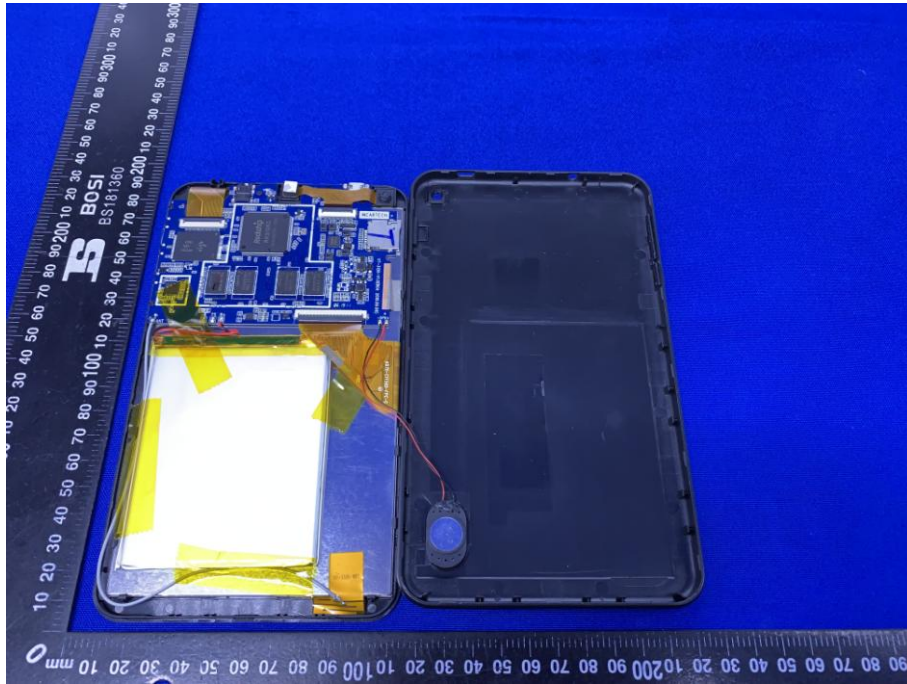

Appendix B: Photographs of EUT

Product: Tablet PC

Model: SSB700T

Internal Photos

BT/WIFI
ANT