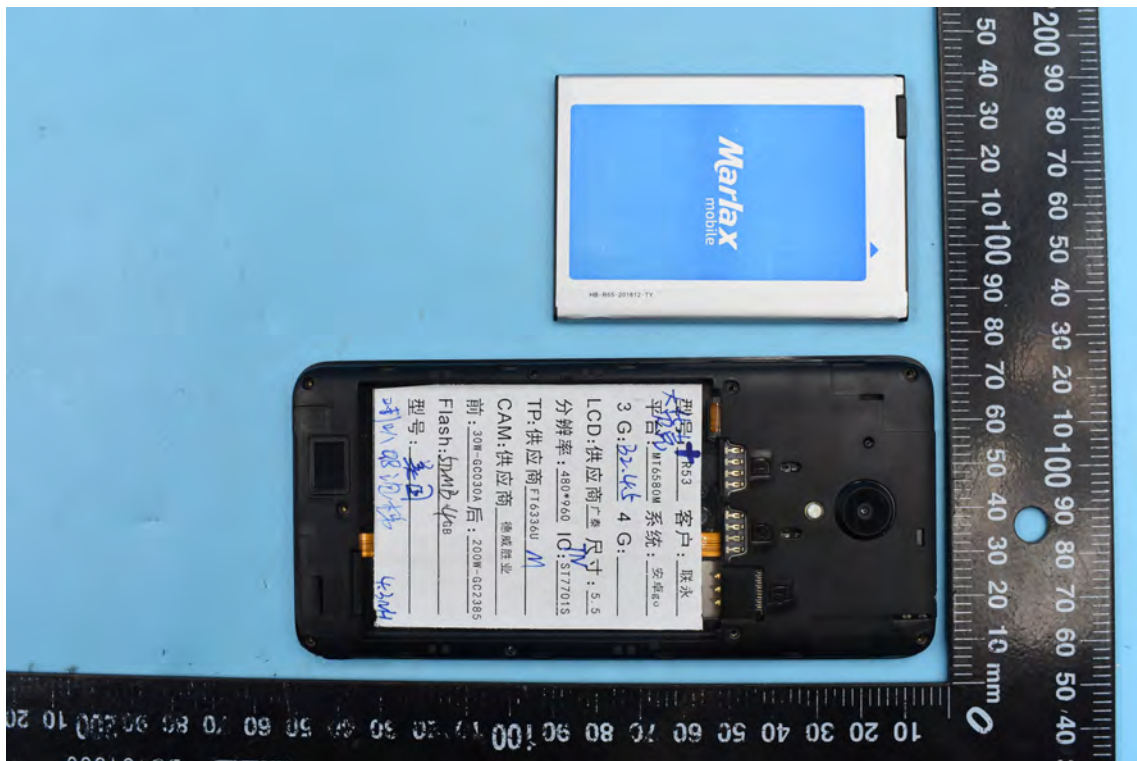

Model Name: SSB554R

Internal Photos

1. EUT uncover view

2. Antenna view