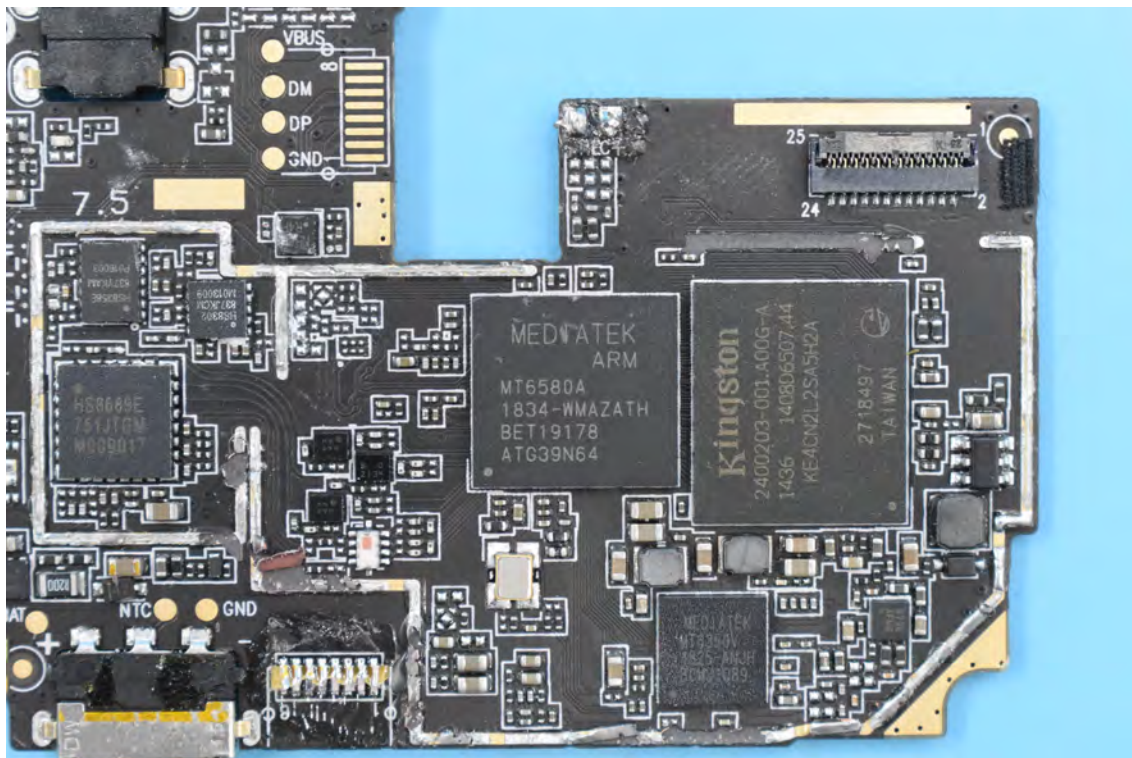

Model Name: SSB554R

Internal Photos

1. EUT uncover view

2. Antenna view