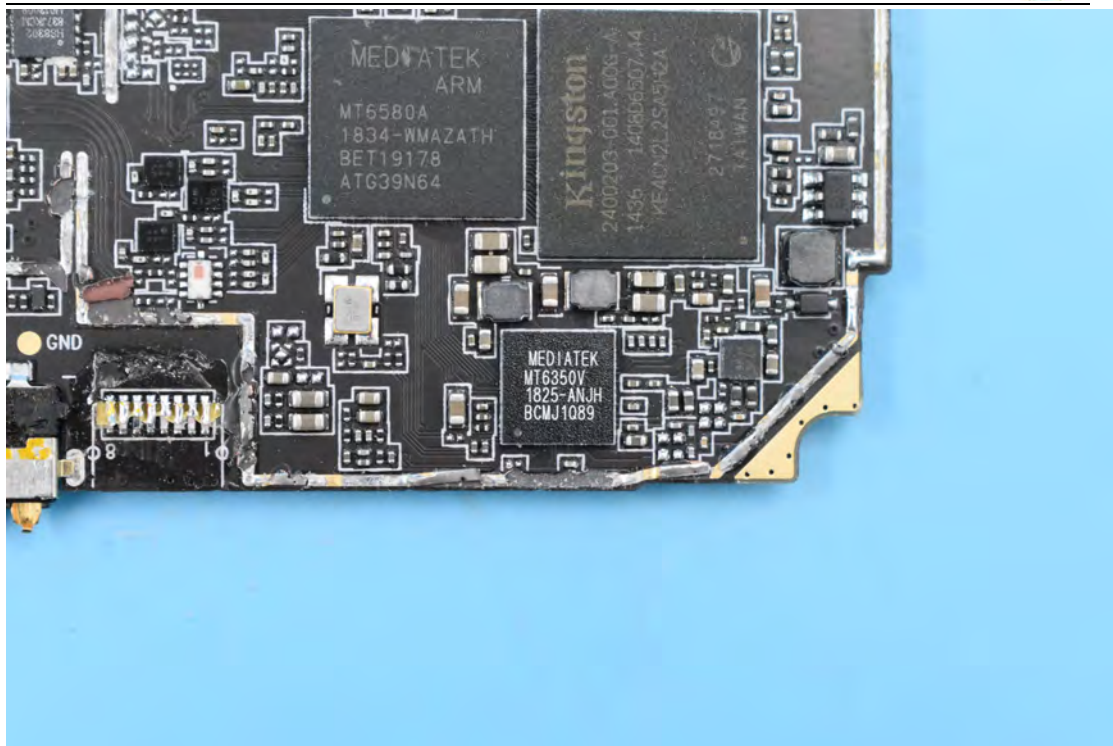

Model Name: SSB554R

Internal Photos

1. EUT uncover view

2. Antenna view