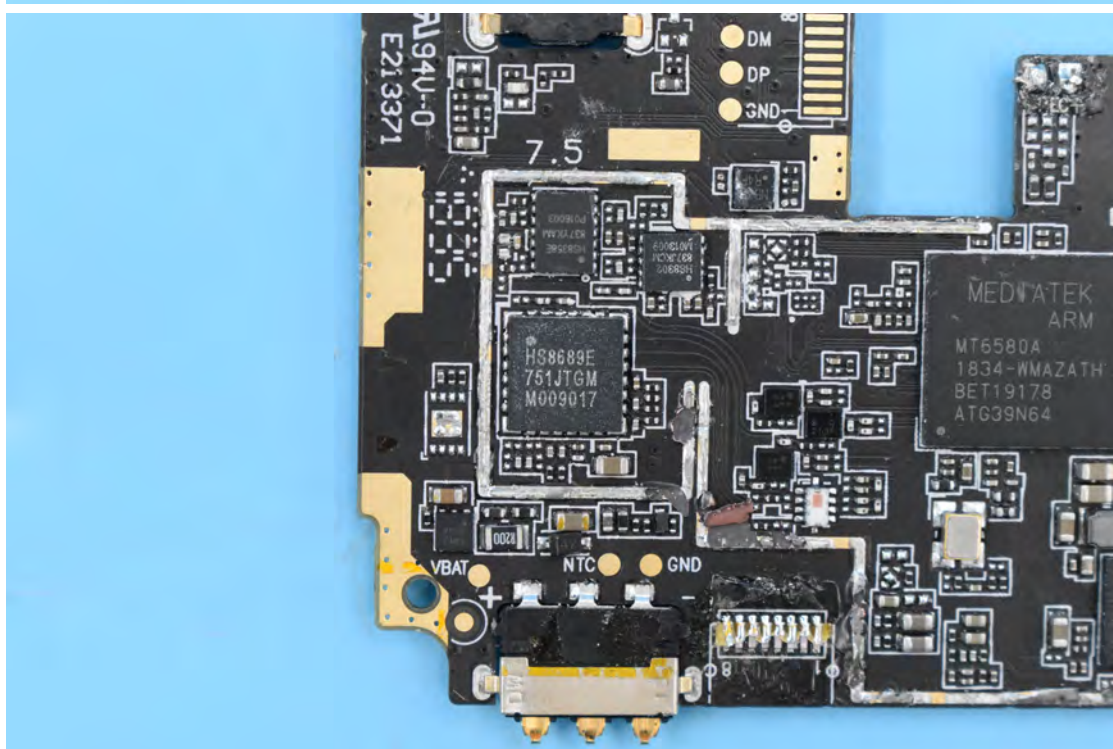

Model Name: SSB554R

Internal Photos

1. EUT uncover view

2. Antenna view