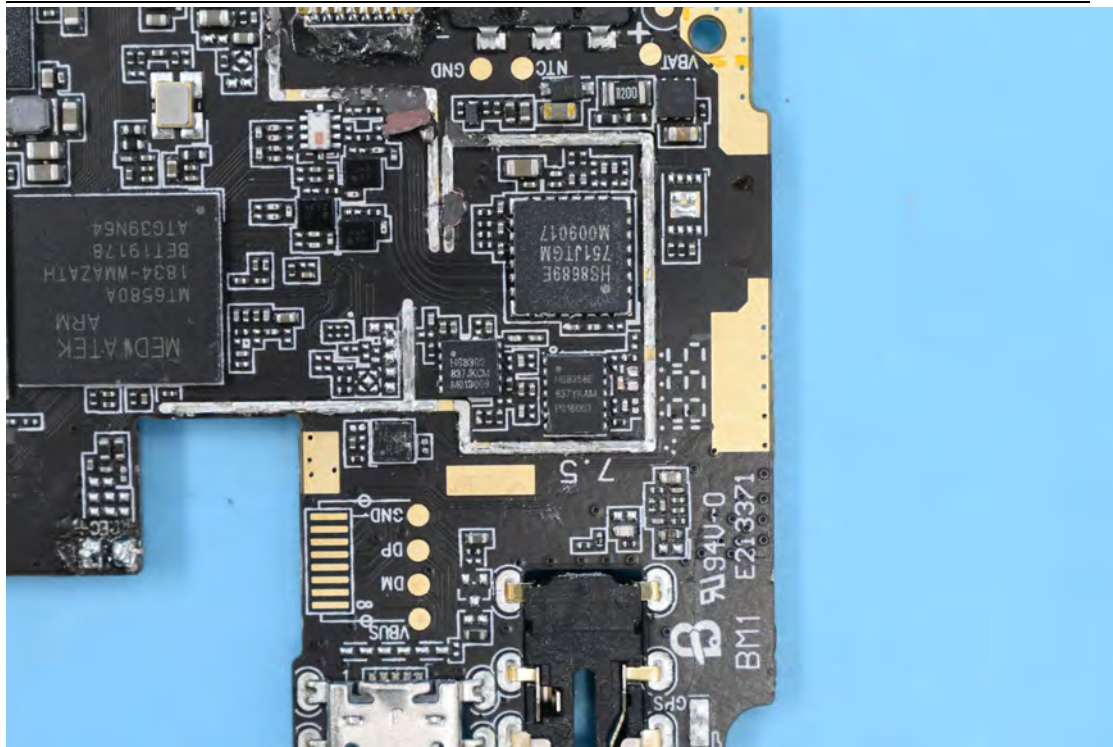

Model Name: SSB554R

Internal Photos

1. EUT uncover view

2. Antenna view