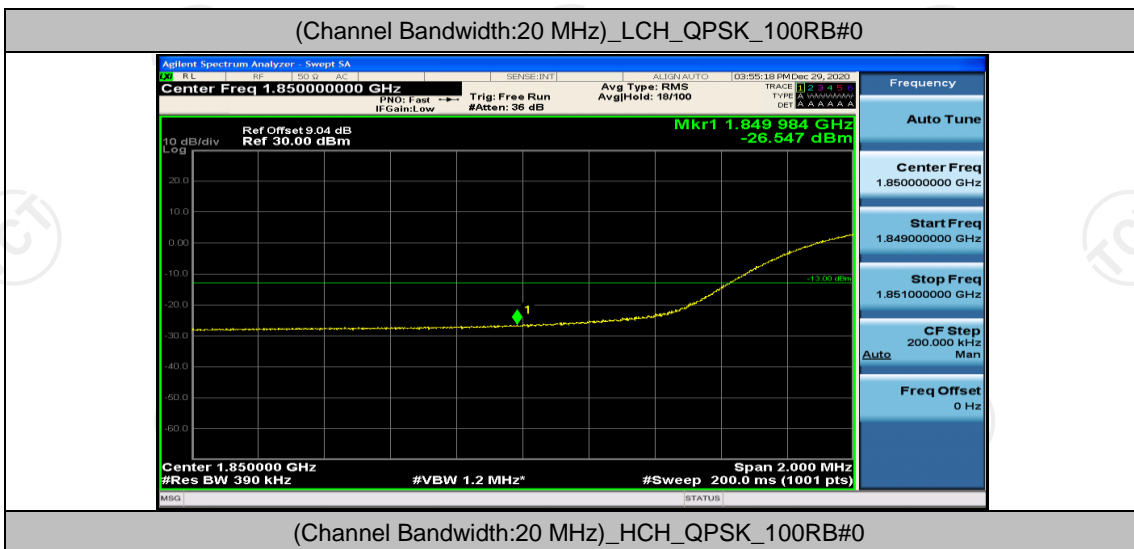

(Channel Bandwidth: 5 MHz)_LCH_16QAM_25RB#0

(Channel Bandwidth: 5 MHz)_HCH_16QAM_25RB#0

Channel Bandwidth: 10 MHz

Channel Bandwidth: 15 MHz

(Channel Bandwidth:15 MHz)_LCH_QPSK_75RB#0

(Channel Bandwidth:15 MHz)_HCH_QPSK_75RB#0

(Channel Bandwidth:15 MHz)_LCH_16QAM_75RB#0

(Channel Bandwidth:15 MHz)_HCH_16QAM_75RB#0

Channel Bandwidth: 20 MHz

(Channel Bandwidth:20 MHz)_HCH_QPSK_100RB#0

(Channel Bandwidth:20 MHz)_LCH_16QAM_100RB#0

(Channel Bandwidth:20 MHz)_HCH_16QAM_100RB#0

Appendix E: Conducted Spurious Emission

Test Graphs

Channel Bandwidth: 1.4 MHz

Channel Bandwidth: 3 MHz