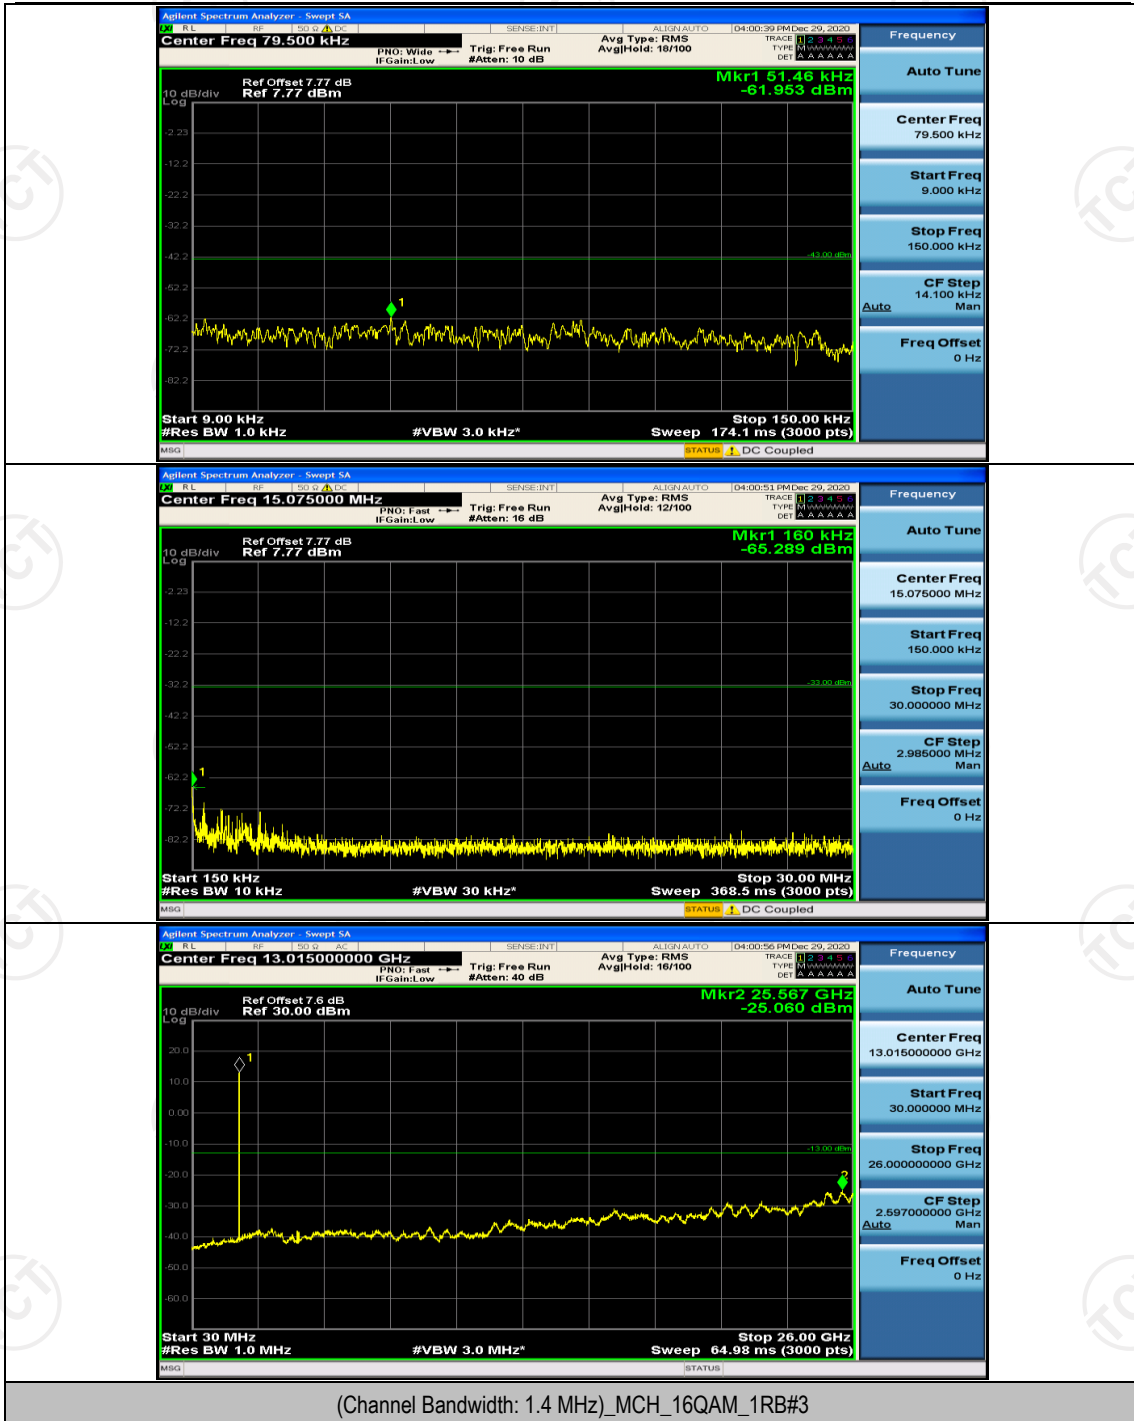

(Channel Bandwidth: 5 MHz)_LCH_16QAM_25RB#0

(Channel Bandwidth: 5 MHz)_HCH_16QAM_25RB#0

Channel Bandwidth: 10 MHz

Channel Bandwidth: 15 MHz

(Channel Bandwidth:15 MHz)_LCH_QPSK_75RB#0

(Channel Bandwidth:15 MHz)_HCH_QPSK_75RB#0

(Channel Bandwidth:15 MHz)_LCH_16QAM_75RB#0

(Channel Bandwidth:15 MHz)_HCH_16QAM_75RB#0

Channel Bandwidth: 20 MHz

(Channel Bandwidth:20 MHz)_HCH_QPSK_100RB#0

(Channel Bandwidth:20 MHz)_LCH_16QAM_100RB#0

(Channel Bandwidth:20 MHz)_HCH_16QAM_100RB#0

Appendix E: Conducted Spurious Emission

Test Graphs

Channel Bandwidth: 1.4 MHz

Channel Bandwidth: 3 MHz