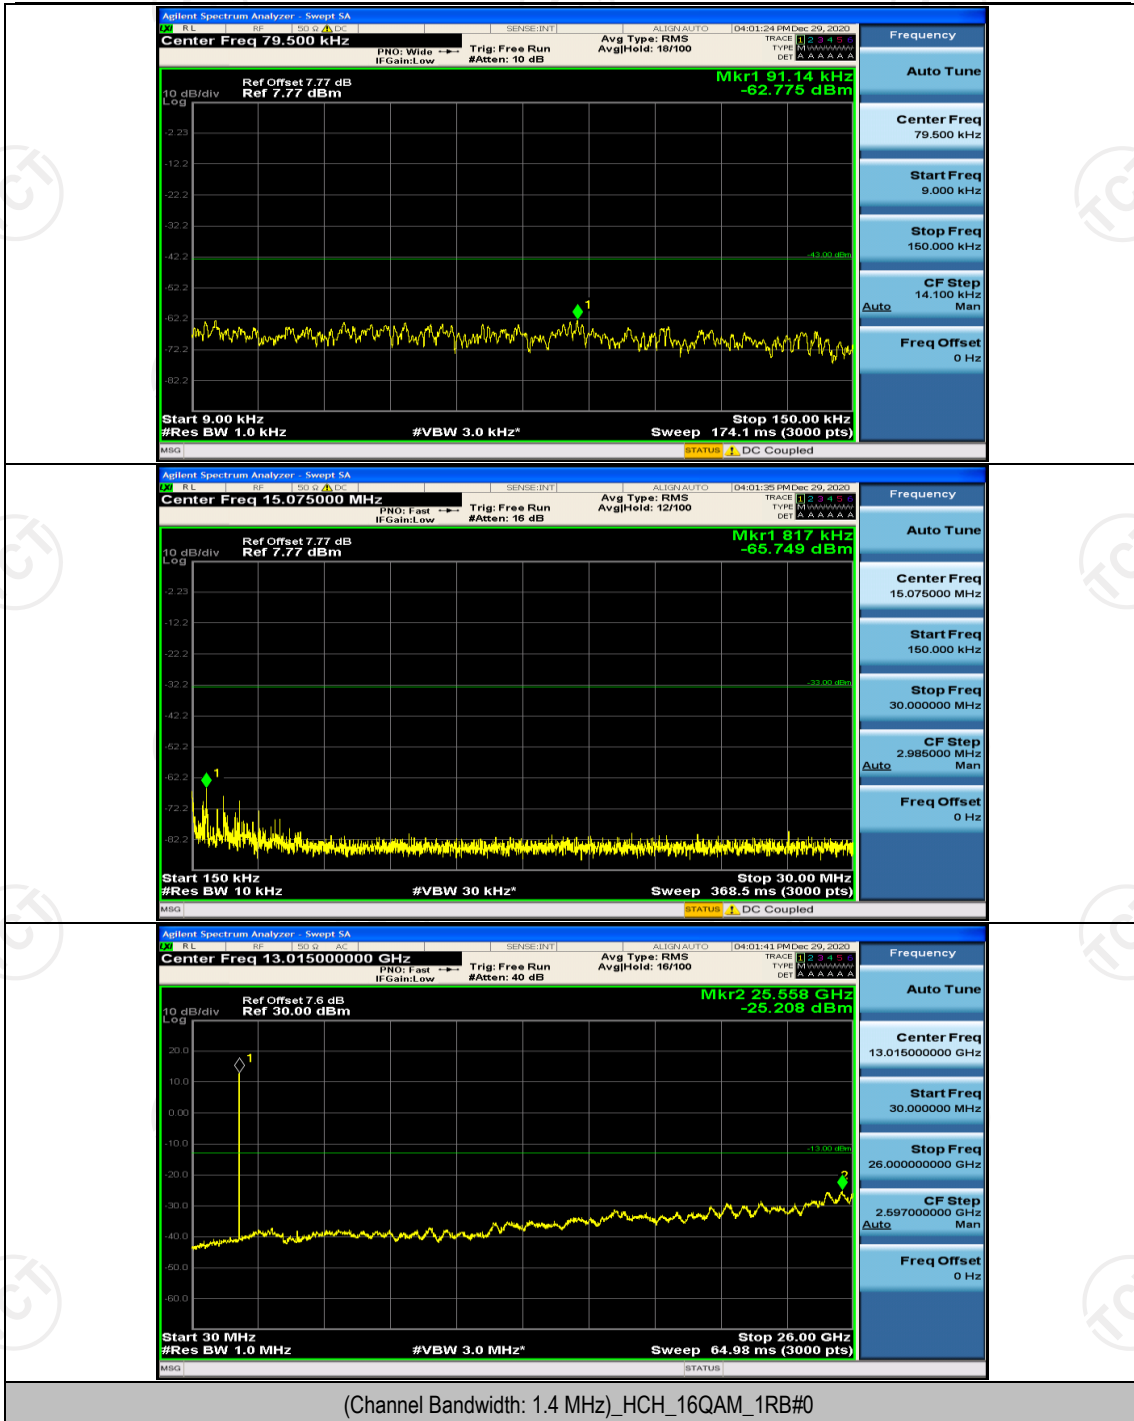

(Channel Bandwidth: 5 MHz)_LCH_16QAM_25RB#0

(Channel Bandwidth: 5 MHz)_HCH_16QAM_25RB#0

Channel Bandwidth: 10 MHz

Channel Bandwidth: 15 MHz

(Channel Bandwidth:15 MHz)_LCH_QPSK_75RB#0

(Channel Bandwidth:15 MHz)_HCH_QPSK_75RB#0

(Channel Bandwidth:15 MHz)_LCH_16QAM_75RB#0

(Channel Bandwidth:15 MHz)_HCH_16QAM_75RB#0

Channel Bandwidth: 20 MHz

(Channel Bandwidth:20 MHz)_HCH_QPSK_100RB#0

(Channel Bandwidth:20 MHz)_LCH_16QAM_100RB#0

(Channel Bandwidth:20 MHz)_HCH_16QAM_100RB#0

Appendix E: Conducted Spurious Emission

Test Graphs

Channel Bandwidth: 1.4 MHz

Channel Bandwidth: 3 MHz