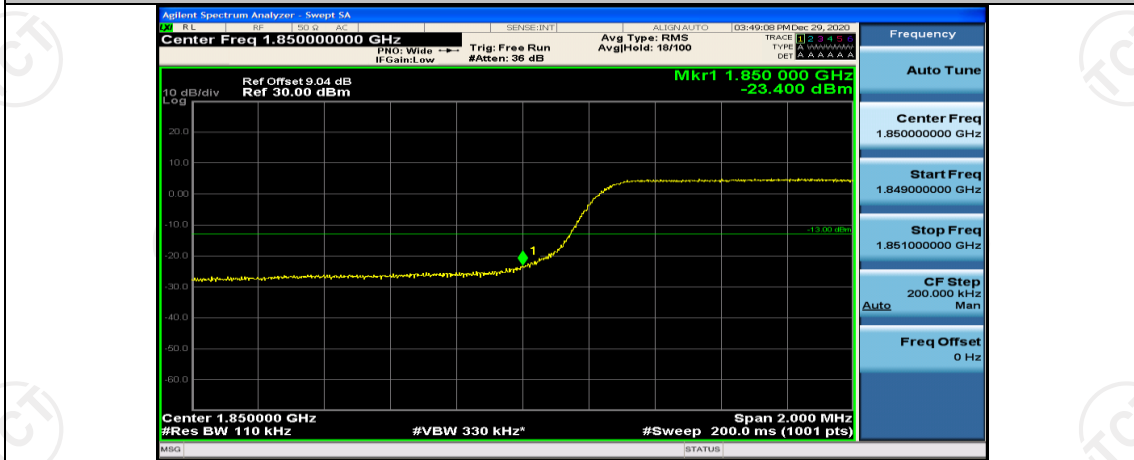

(Channel Bandwidth: 5 MHz)_LCH_16QAM_25RB#0

(Channel Bandwidth: 5 MHz)_HCH_16QAM_25RB#0

Channel Bandwidth: 10 MHz

Channel Bandwidth: 15 MHz

(Channel Bandwidth:15 MHz)_LCH_QPSK_75RB#0

(Channel Bandwidth:15 MHz)_HCH_QPSK_75RB#0

(Channel Bandwidth:15 MHz)_LCH_16QAM_75RB#0

(Channel Bandwidth:15 MHz)_HCH_16QAM_75RB#0

Channel Bandwidth: 20 MHz

(Channel Bandwidth:20 MHz)_HCH_QPSK_100RB#0

(Channel Bandwidth:20 MHz)_LCH_16QAM_100RB#0

(Channel Bandwidth:20 MHz)_HCH_16QAM_100RB#0

Appendix E: Conducted Spurious Emission

Test Graphs

Channel Bandwidth: 1.4 MHz

Channel Bandwidth: 3 MHz