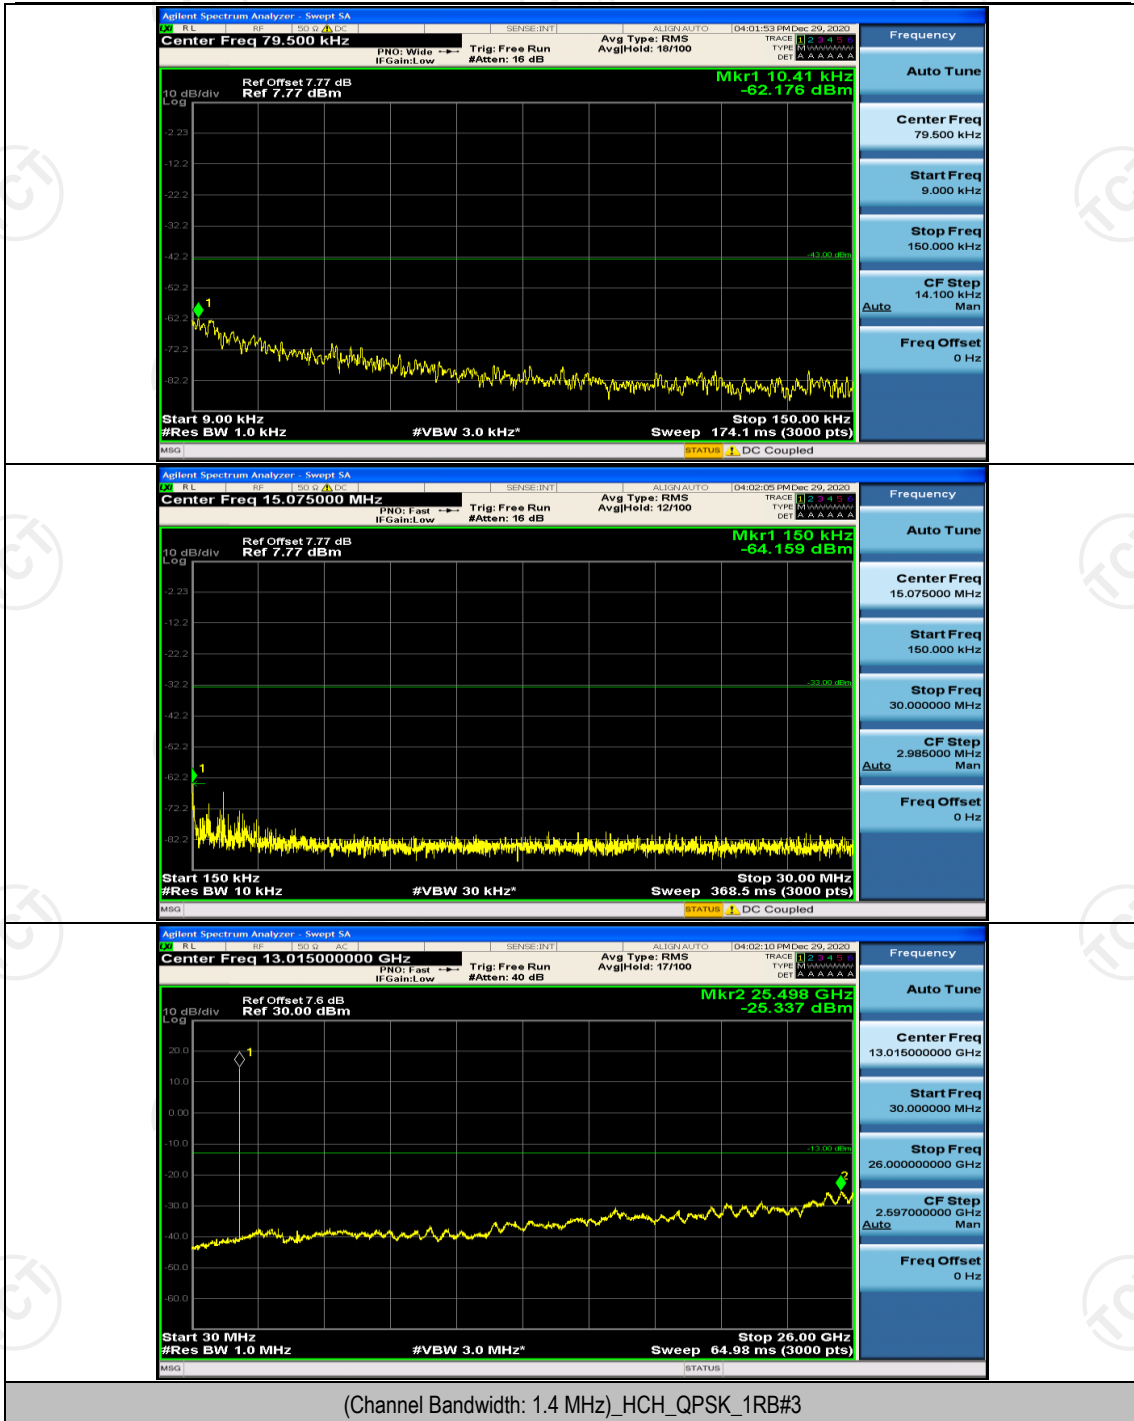

(Channel Bandwidth: 5 MHz)_LCH_16QAM_25RB#0

(Channel Bandwidth: 5 MHz)_HCH_16QAM_25RB#0

Channel Bandwidth: 10 MHz

Channel Bandwidth: 15 MHz

(Channel Bandwidth:15 MHz)_LCH_QPSK_75RB#0

(Channel Bandwidth:15 MHz)_HCH_QPSK_75RB#0

(Channel Bandwidth:15 MHz)_LCH_16QAM_75RB#0

(Channel Bandwidth:15 MHz)_HCH_16QAM_75RB#0

Channel Bandwidth: 20 MHz

(Channel Bandwidth:20 MHz)_HCH_QPSK_100RB#0

(Channel Bandwidth:20 MHz)_LCH_16QAM_100RB#0

(Channel Bandwidth:20 MHz)_HCH_16QAM_100RB#0

Appendix E: Conducted Spurious Emission

Test Graphs

Channel Bandwidth: 1.4 MHz

Channel Bandwidth: 3 MHz