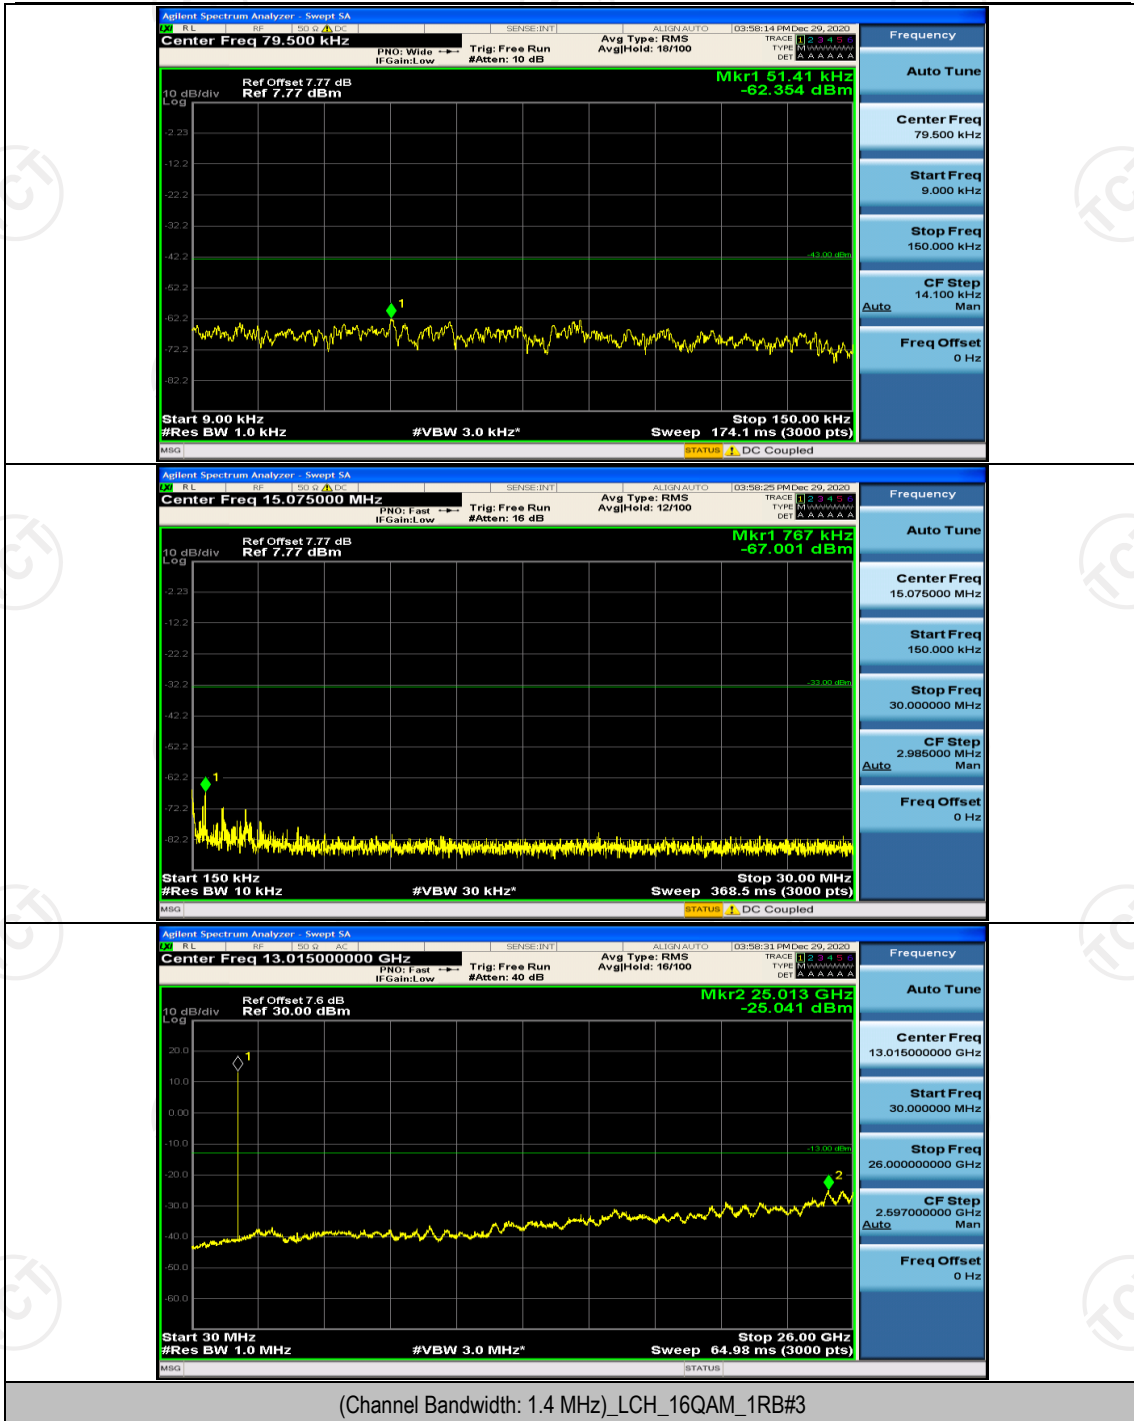

(Channel Bandwidth: 5 MHz)_LCH_16QAM_25RB#0

(Channel Bandwidth: 5 MHz)_HCH_16QAM_25RB#0

Channel Bandwidth: 10 MHz

Channel Bandwidth: 15 MHz

(Channel Bandwidth:15 MHz)_LCH_QPSK_75RB#0

(Channel Bandwidth:15 MHz)_HCH_QPSK_75RB#0

(Channel Bandwidth:15 MHz)_LCH_16QAM_75RB#0

(Channel Bandwidth:15 MHz)_HCH_16QAM_75RB#0

Channel Bandwidth: 20 MHz

(Channel Bandwidth:20 MHz)_HCH_QPSK_100RB#0

(Channel Bandwidth:20 MHz)_LCH_16QAM_100RB#0

(Channel Bandwidth:20 MHz)_HCH_16QAM_100RB#0

Appendix E: Conducted Spurious Emission

Test Graphs

Channel Bandwidth: 1.4 MHz

Channel Bandwidth: 3 MHz