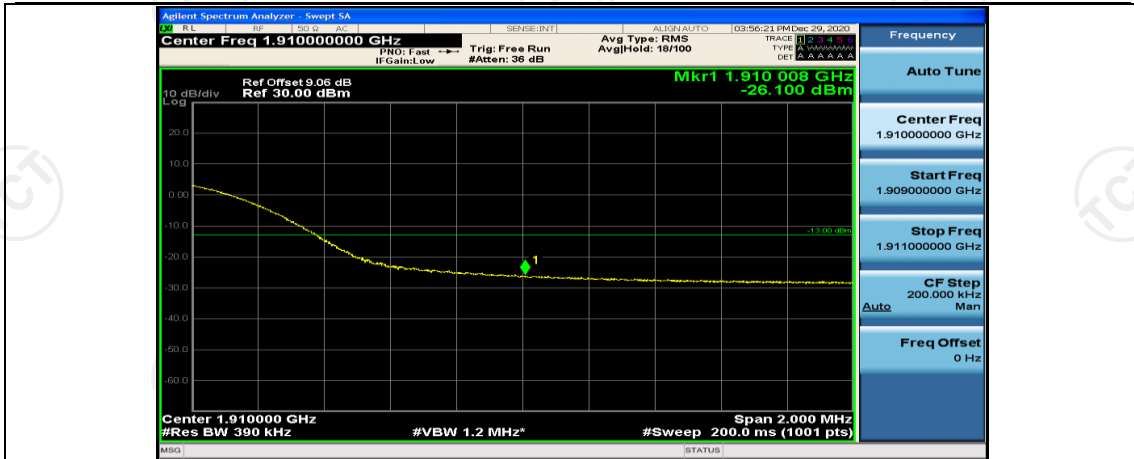

(Channel Bandwidth:15 MHz)_LCH_16QAM_75RB#0

(Channel Bandwidth:15 MHz)_HCH_16QAM_75RB#0

Channel Bandwidth: 20 MHz

(Channel Bandwidth:20 MHz)_HCH_QPSK_100RB#0

(Channel Bandwidth:20 MHz)_LCH_16QAM_100RB#0

(Channel Bandwidth:20 MHz)_HCH_16QAM_100RB#0

Appendix E: Conducted Spurious Emission

Test Graphs

Channel Bandwidth: 1.4 MHz

Channel Bandwidth: 3 MHz