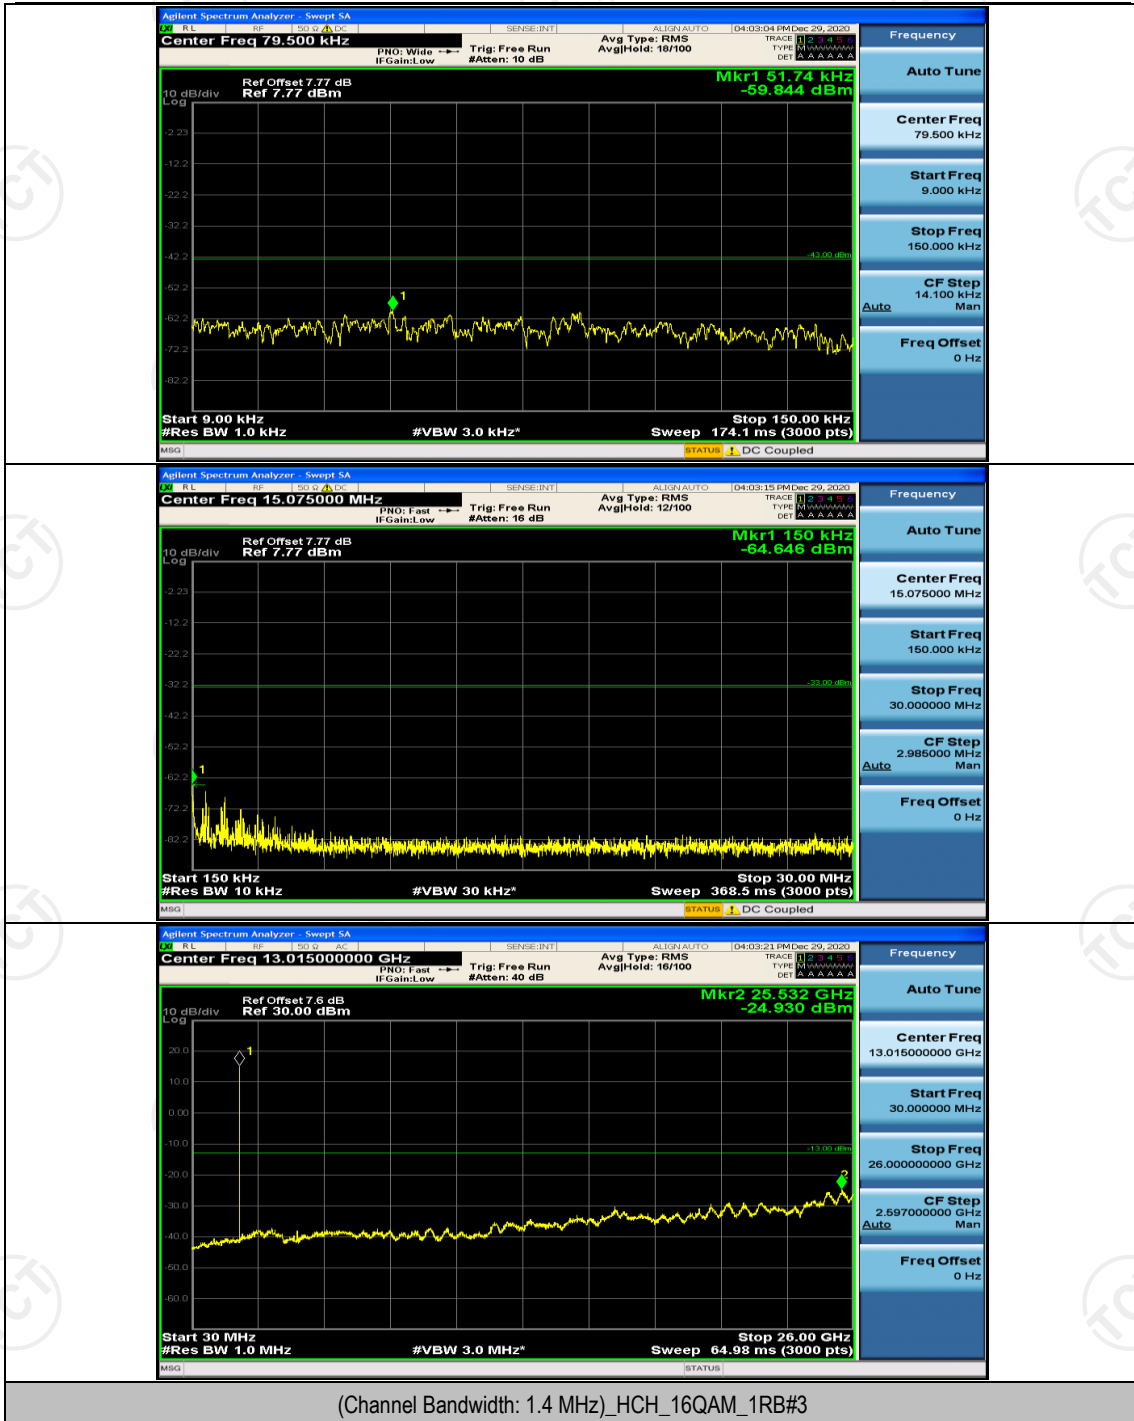

(Channel Bandwidth: 5 MHz)_LCH_16QAM_25RB#0

(Channel Bandwidth: 5 MHz)_HCH_16QAM_25RB#0

Channel Bandwidth: 10 MHz

Channel Bandwidth: 15 MHz

(Channel Bandwidth:15 MHz)_LCH_QPSK_75RB#0

(Channel Bandwidth:15 MHz)_HCH_QPSK_75RB#0

(Channel Bandwidth:15 MHz)_LCH_16QAM_75RB#0

(Channel Bandwidth:15 MHz)_HCH_16QAM_75RB#0

Channel Bandwidth: 20 MHz

(Channel Bandwidth:20 MHz)_HCH_QPSK_100RB#0

(Channel Bandwidth:20 MHz)_LCH_16QAM_100RB#0

(Channel Bandwidth:20 MHz)_HCH_16QAM_100RB#0

Appendix E: Conducted Spurious Emission

Test Graphs

Channel Bandwidth: 1.4 MHz

Channel Bandwidth: 3 MHz