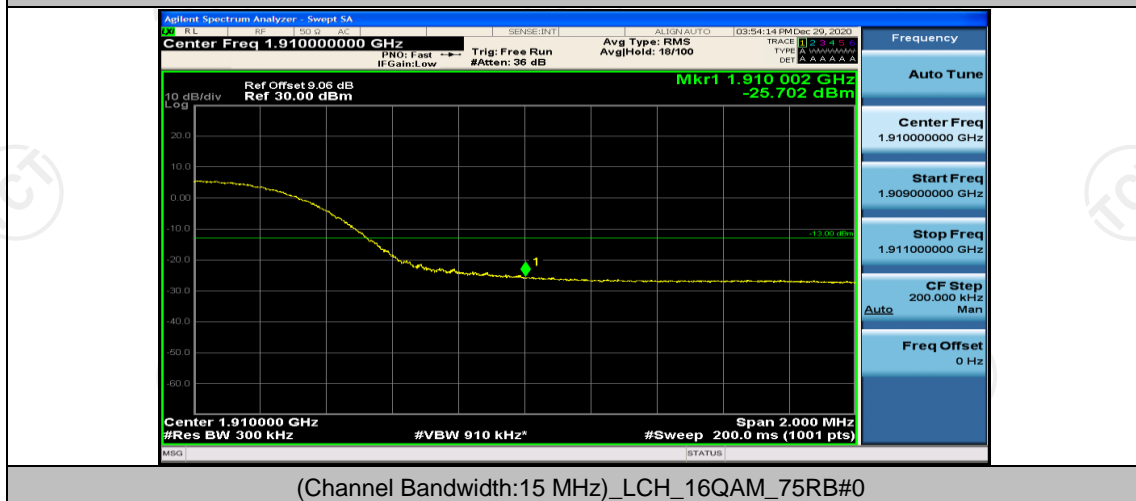

(Channel Bandwidth: 5 MHz)_LCH_16QAM_25RB#0

(Channel Bandwidth: 5 MHz)_HCH_16QAM_25RB#0

Channel Bandwidth: 10 MHz

Channel Bandwidth: 15 MHz

(Channel Bandwidth:15 MHz)_LCH_QPSK_75RB#0

(Channel Bandwidth:15 MHz)_HCH_QPSK_75RB#0

(Channel Bandwidth:15 MHz)_LCH_16QAM_75RB#0

(Channel Bandwidth:15 MHz)_HCH_16QAM_75RB#0

Channel Bandwidth: 20 MHz

(Channel Bandwidth:20 MHz)_HCH_QPSK_100RB#0

(Channel Bandwidth:20 MHz)_LCH_16QAM_100RB#0

(Channel Bandwidth:20 MHz)_HCH_16QAM_100RB#0

Appendix E: Conducted Spurious Emission

Test Graphs

Channel Bandwidth: 1.4 MHz

Channel Bandwidth: 3 MHz