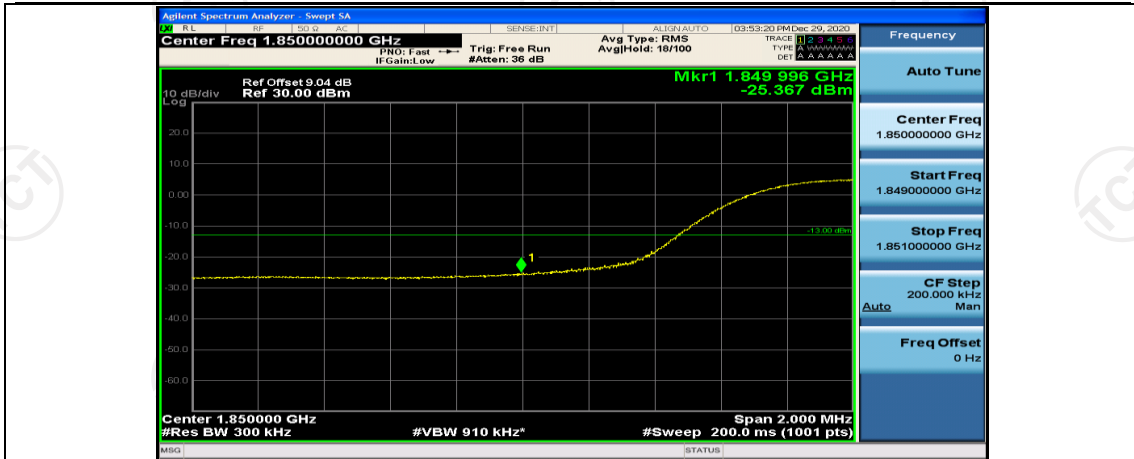

(Channel Bandwidth: 5 MHz)_LCH_16QAM_25RB#0

(Channel Bandwidth: 5 MHz)_HCH_16QAM_25RB#0

Channel Bandwidth: 10 MHz

Channel Bandwidth: 15 MHz

(Channel Bandwidth:15 MHz)_LCH_QPSK_75RB#0

(Channel Bandwidth:15 MHz)_HCH_QPSK_75RB#0

(Channel Bandwidth:15 MHz)_LCH_16QAM_75RB#0

(Channel Bandwidth:15 MHz)_HCH_16QAM_75RB#0

Channel Bandwidth: 20 MHz

(Channel Bandwidth:20 MHz)_HCH_QPSK_100RB#0

(Channel Bandwidth:20 MHz)_LCH_16QAM_100RB#0

(Channel Bandwidth:20 MHz)_HCH_16QAM_100RB#0

Appendix E: Conducted Spurious Emission

Test Graphs

Channel Bandwidth: 1.4 MHz

Channel Bandwidth: 3 MHz