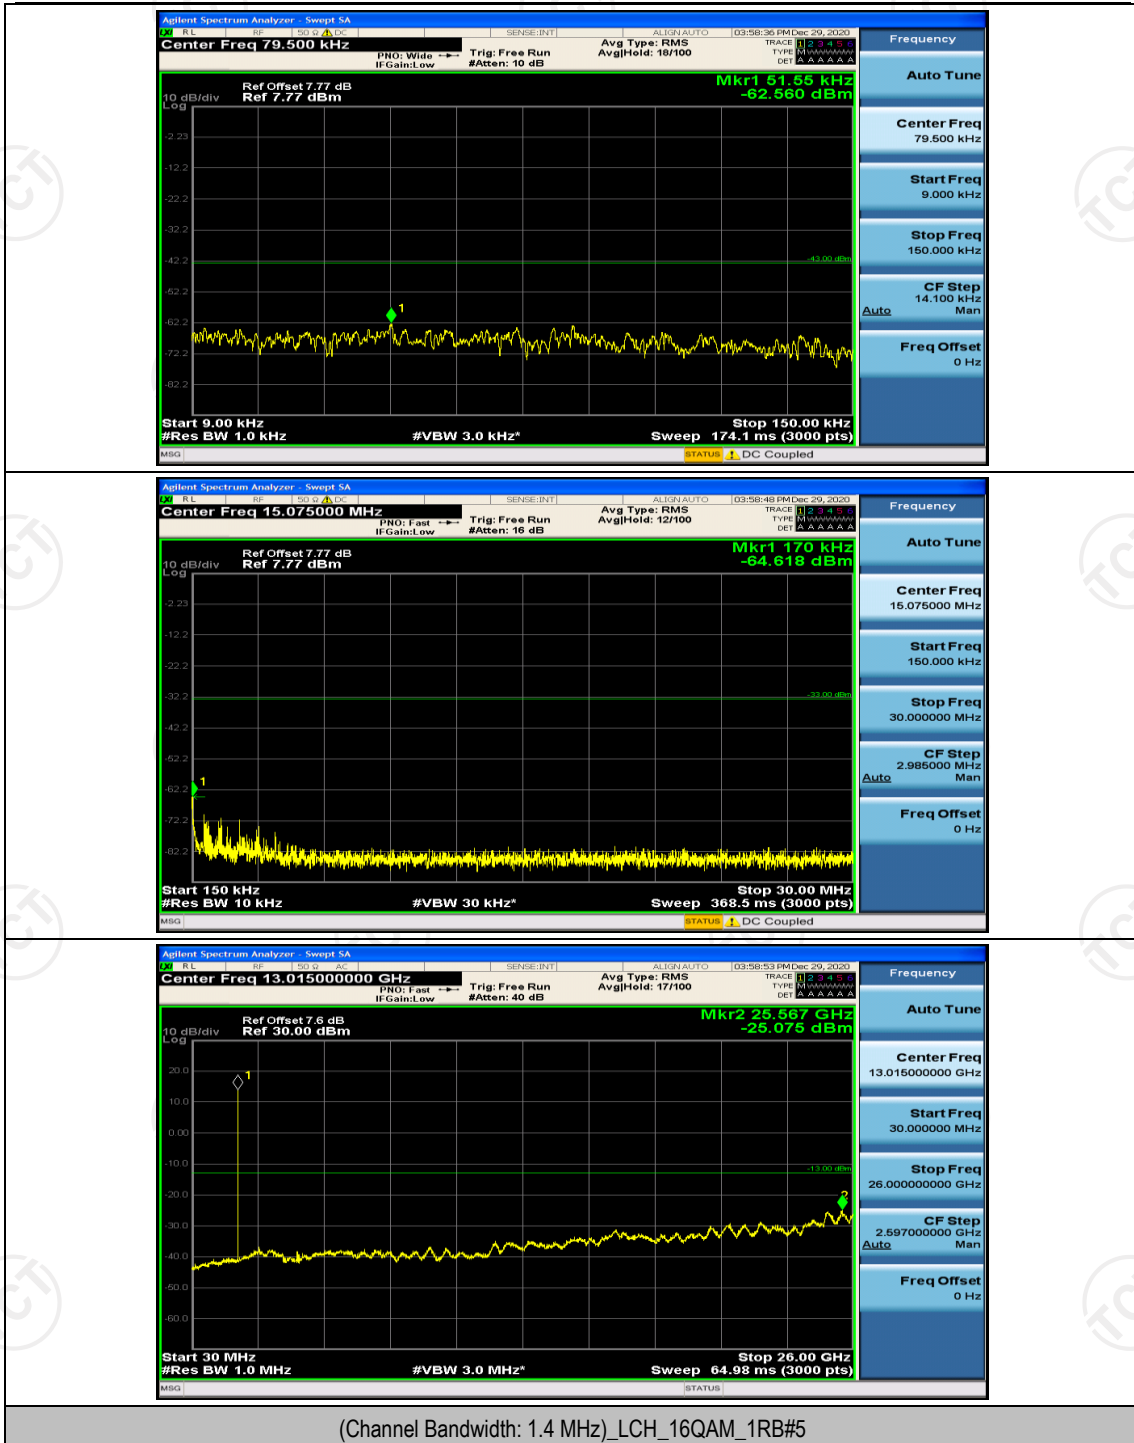

(Channel Bandwidth: 5 MHz)_LCH_16QAM_25RB#0

(Channel Bandwidth: 5 MHz)_HCH_16QAM_25RB#0

Channel Bandwidth: 10 MHz

Channel Bandwidth: 15 MHz

(Channel Bandwidth:15 MHz)_LCH_QPSK_75RB#0

(Channel Bandwidth:15 MHz)_HCH_QPSK_75RB#0

(Channel Bandwidth:15 MHz)_LCH_16QAM_75RB#0

(Channel Bandwidth:15 MHz)_HCH_16QAM_75RB#0

Channel Bandwidth: 20 MHz

(Channel Bandwidth:20 MHz)_HCH_QPSK_100RB#0

(Channel Bandwidth:20 MHz)_LCH_16QAM_100RB#0

(Channel Bandwidth:20 MHz)_HCH_16QAM_100RB#0

Appendix E: Conducted Spurious Emission

Test Graphs

Channel Bandwidth: 1.4 MHz

Channel Bandwidth: 3 MHz