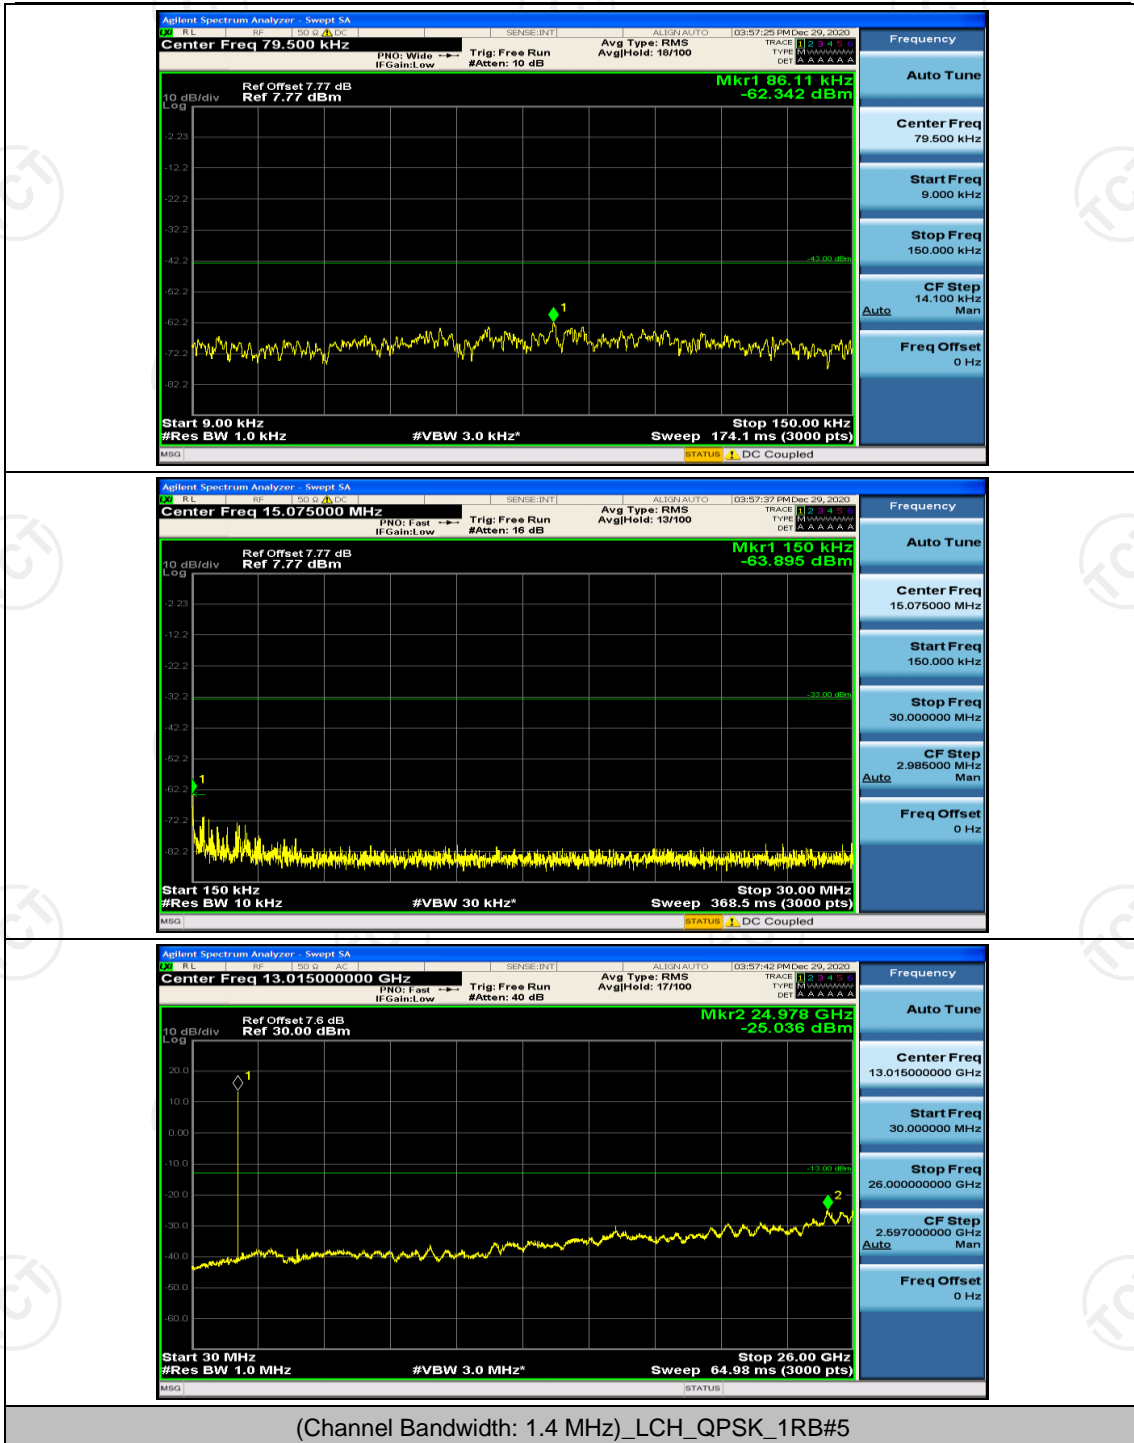

(Channel Bandwidth: 5 MHz)_LCH_16QAM_25RB#0

(Channel Bandwidth: 5 MHz)_HCH_16QAM_25RB#0

Channel Bandwidth: 10 MHz

Channel Bandwidth: 15 MHz

(Channel Bandwidth:15 MHz)_LCH_QPSK_75RB#0

(Channel Bandwidth:15 MHz)_HCH_QPSK_75RB#0

(Channel Bandwidth:15 MHz)_LCH_16QAM_75RB#0

(Channel Bandwidth:15 MHz)_HCH_16QAM_75RB#0

Channel Bandwidth: 20 MHz

(Channel Bandwidth:20 MHz)_HCH_QPSK_100RB#0

(Channel Bandwidth:20 MHz)_LCH_16QAM_100RB#0

(Channel Bandwidth:20 MHz)_HCH_16QAM_100RB#0

Appendix E: Conducted Spurious Emission

Test Graphs

Channel Bandwidth: 1.4 MHz

Channel Bandwidth: 3 MHz