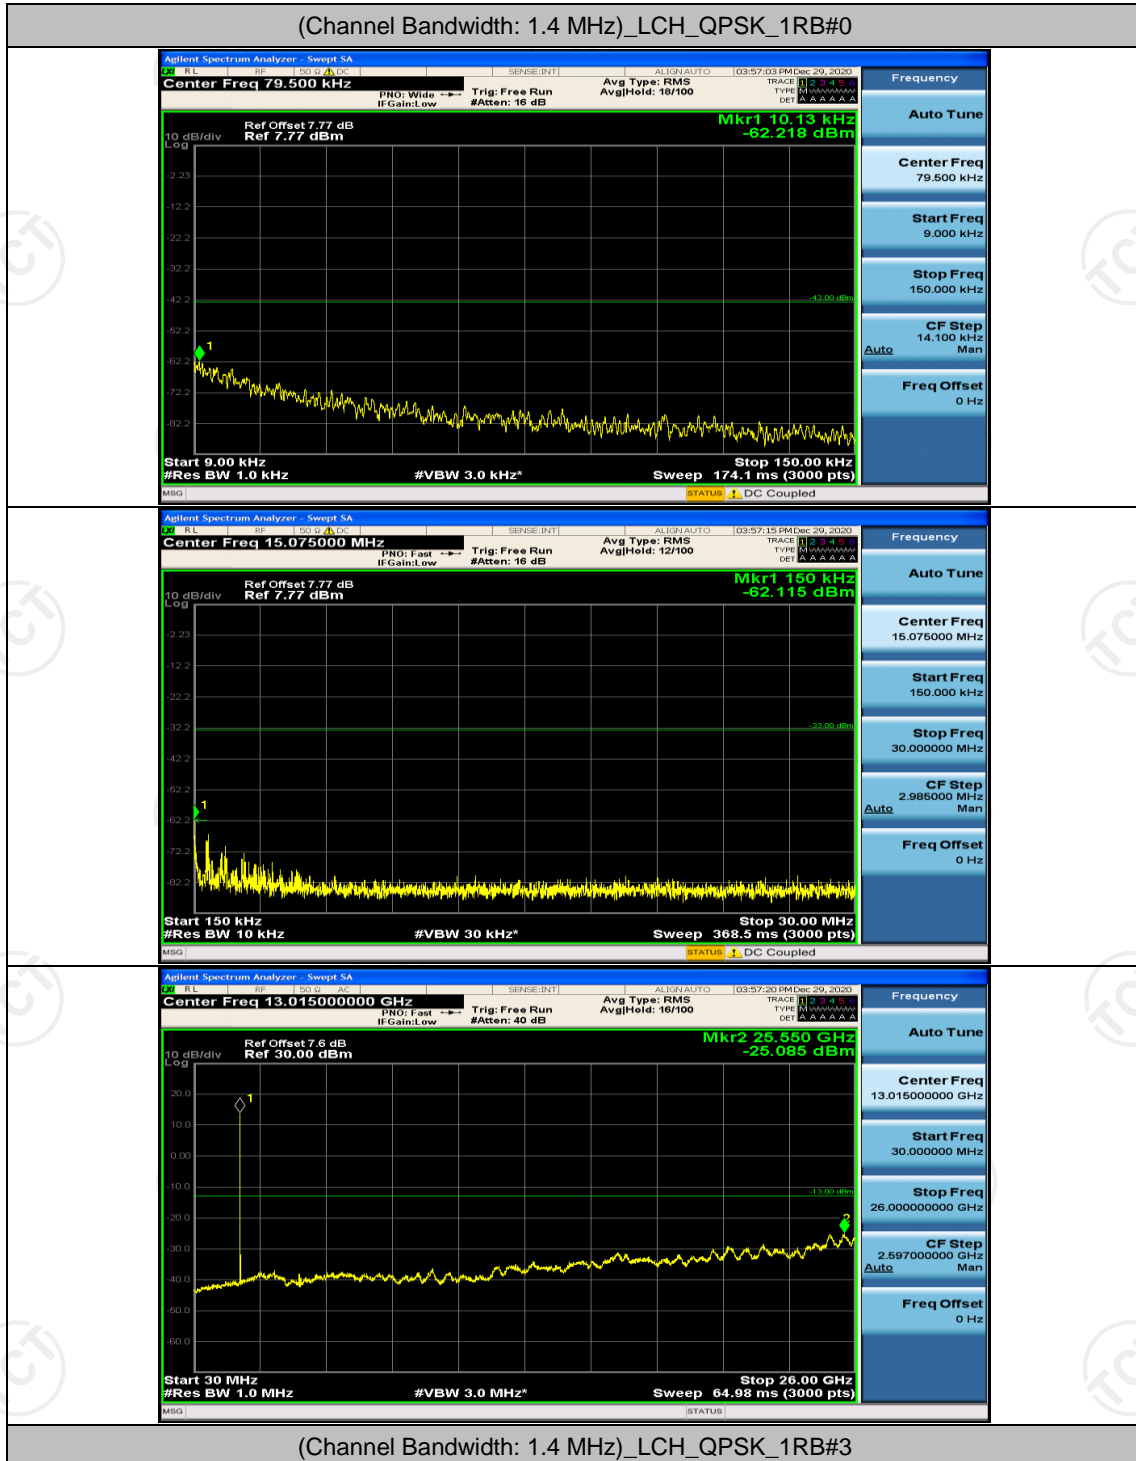

(Channel Bandwidth: 5 MHz)_LCH_16QAM_25RB#0

(Channel Bandwidth: 5 MHz)_HCH_16QAM_25RB#0

Channel Bandwidth: 10 MHz

Channel Bandwidth: 15 MHz

(Channel Bandwidth:15 MHz)_LCH_QPSK_75RB#0

(Channel Bandwidth:15 MHz)_HCH_QPSK_75RB#0

(Channel Bandwidth:15 MHz)_LCH_16QAM_75RB#0

(Channel Bandwidth:15 MHz)_HCH_16QAM_75RB#0

Channel Bandwidth: 20 MHz

(Channel Bandwidth:20 MHz)_HCH_QPSK_100RB#0

(Channel Bandwidth:20 MHz)_LCH_16QAM_100RB#0

(Channel Bandwidth:20 MHz)_HCH_16QAM_100RB#0

Appendix E: Conducted Spurious Emission

Test Graphs

Channel Bandwidth: 1.4 MHz

Channel Bandwidth: 3 MHz