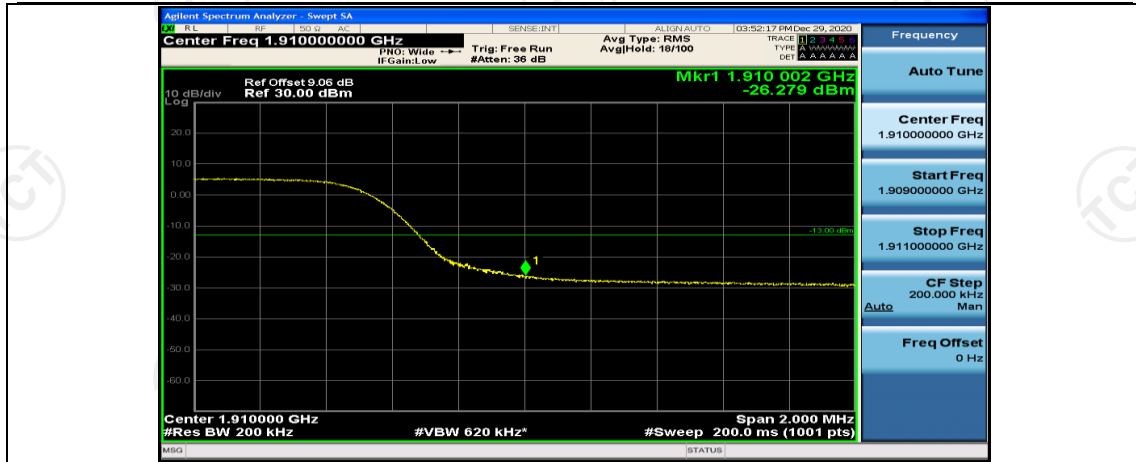

(Channel Bandwidth: 5 MHz)_LCH_16QAM_25RB#0

(Channel Bandwidth: 5 MHz)_HCH_16QAM_25RB#0

Channel Bandwidth: 10 MHz

Channel Bandwidth: 15 MHz

(Channel Bandwidth:15 MHz)_LCH_QPSK_75RB#0

(Channel Bandwidth:15 MHz)_HCH_QPSK_75RB#0

(Channel Bandwidth:15 MHz)_LCH_16QAM_75RB#0

(Channel Bandwidth:15 MHz)_HCH_16QAM_75RB#0

Channel Bandwidth: 20 MHz

(Channel Bandwidth:20 MHz)_HCH_QPSK_100RB#0

(Channel Bandwidth:20 MHz)_LCH_16QAM_100RB#0

(Channel Bandwidth:20 MHz)_HCH_16QAM_100RB#0

Appendix E: Conducted Spurious Emission

Test Graphs

Channel Bandwidth: 1.4 MHz

Channel Bandwidth: 3 MHz