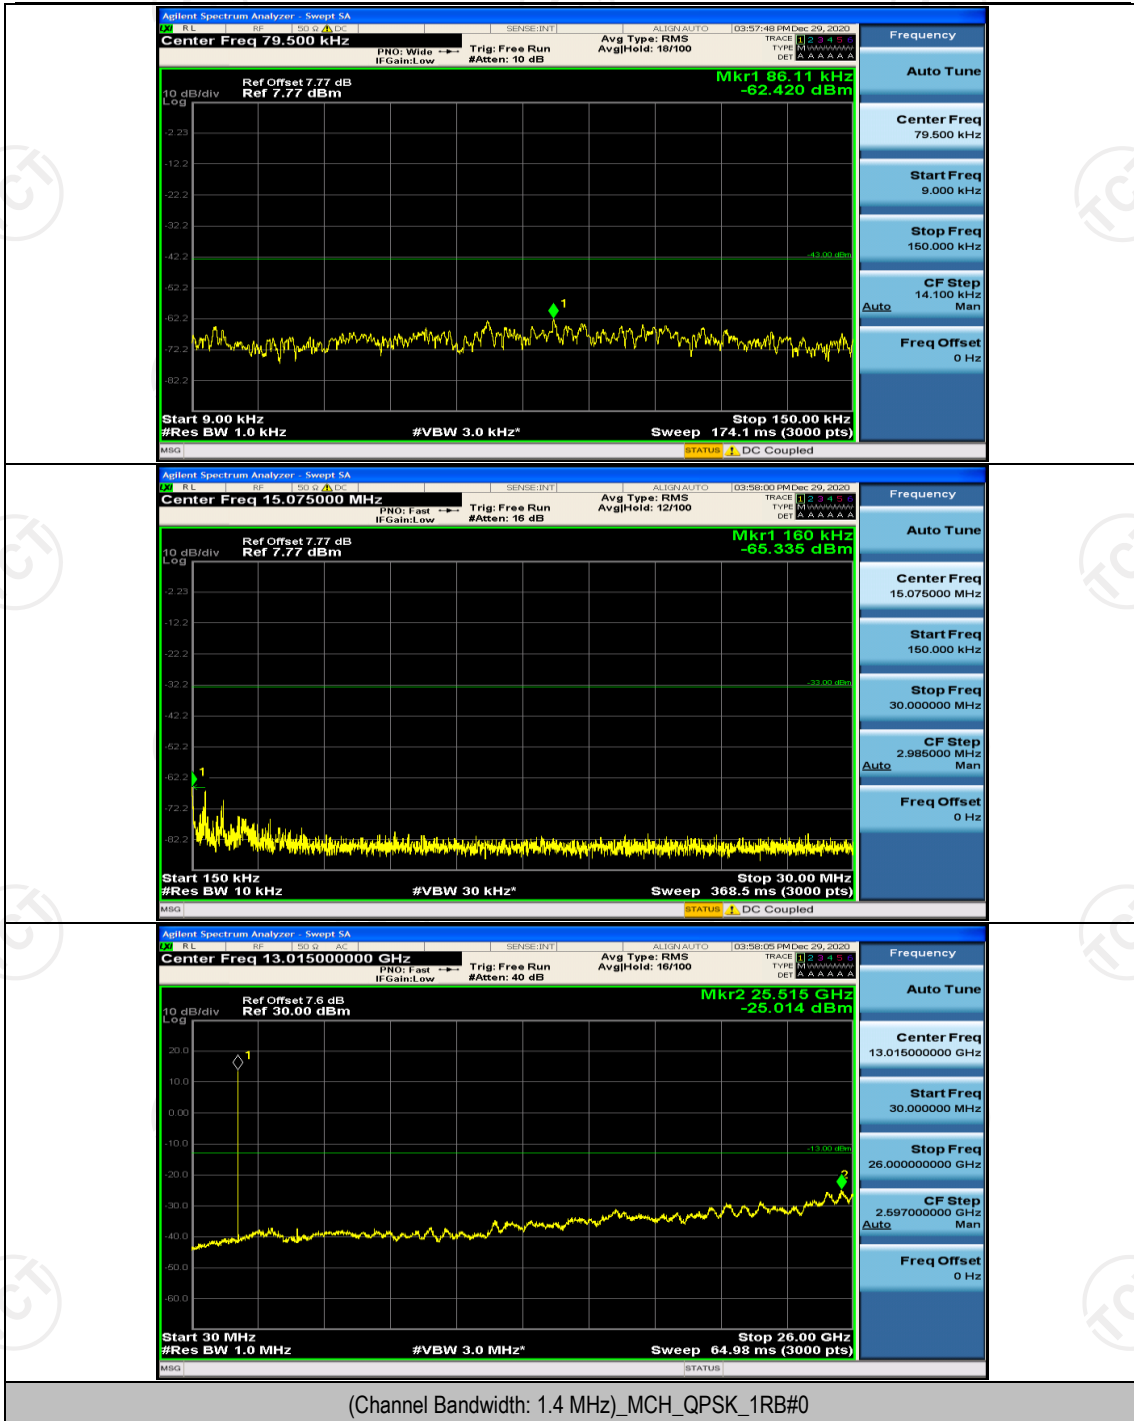

(Channel Bandwidth: 5 MHz)_LCH_16QAM_25RB#0

(Channel Bandwidth: 5 MHz)_HCH_16QAM_25RB#0

Channel Bandwidth: 10 MHz

Channel Bandwidth: 15 MHz

(Channel Bandwidth:15 MHz)_LCH_QPSK_75RB#0

(Channel Bandwidth:15 MHz)_HCH_QPSK_75RB#0

(Channel Bandwidth:15 MHz)_LCH_16QAM_75RB#0

(Channel Bandwidth:15 MHz)_HCH_16QAM_75RB#0

Channel Bandwidth: 20 MHz

(Channel Bandwidth:20 MHz)_HCH_QPSK_100RB#0

(Channel Bandwidth:20 MHz)_LCH_16QAM_100RB#0

(Channel Bandwidth:20 MHz)_HCH_16QAM_100RB#0

Appendix E: Conducted Spurious Emission

Test Graphs

Channel Bandwidth: 1.4 MHz

Channel Bandwidth: 3 MHz