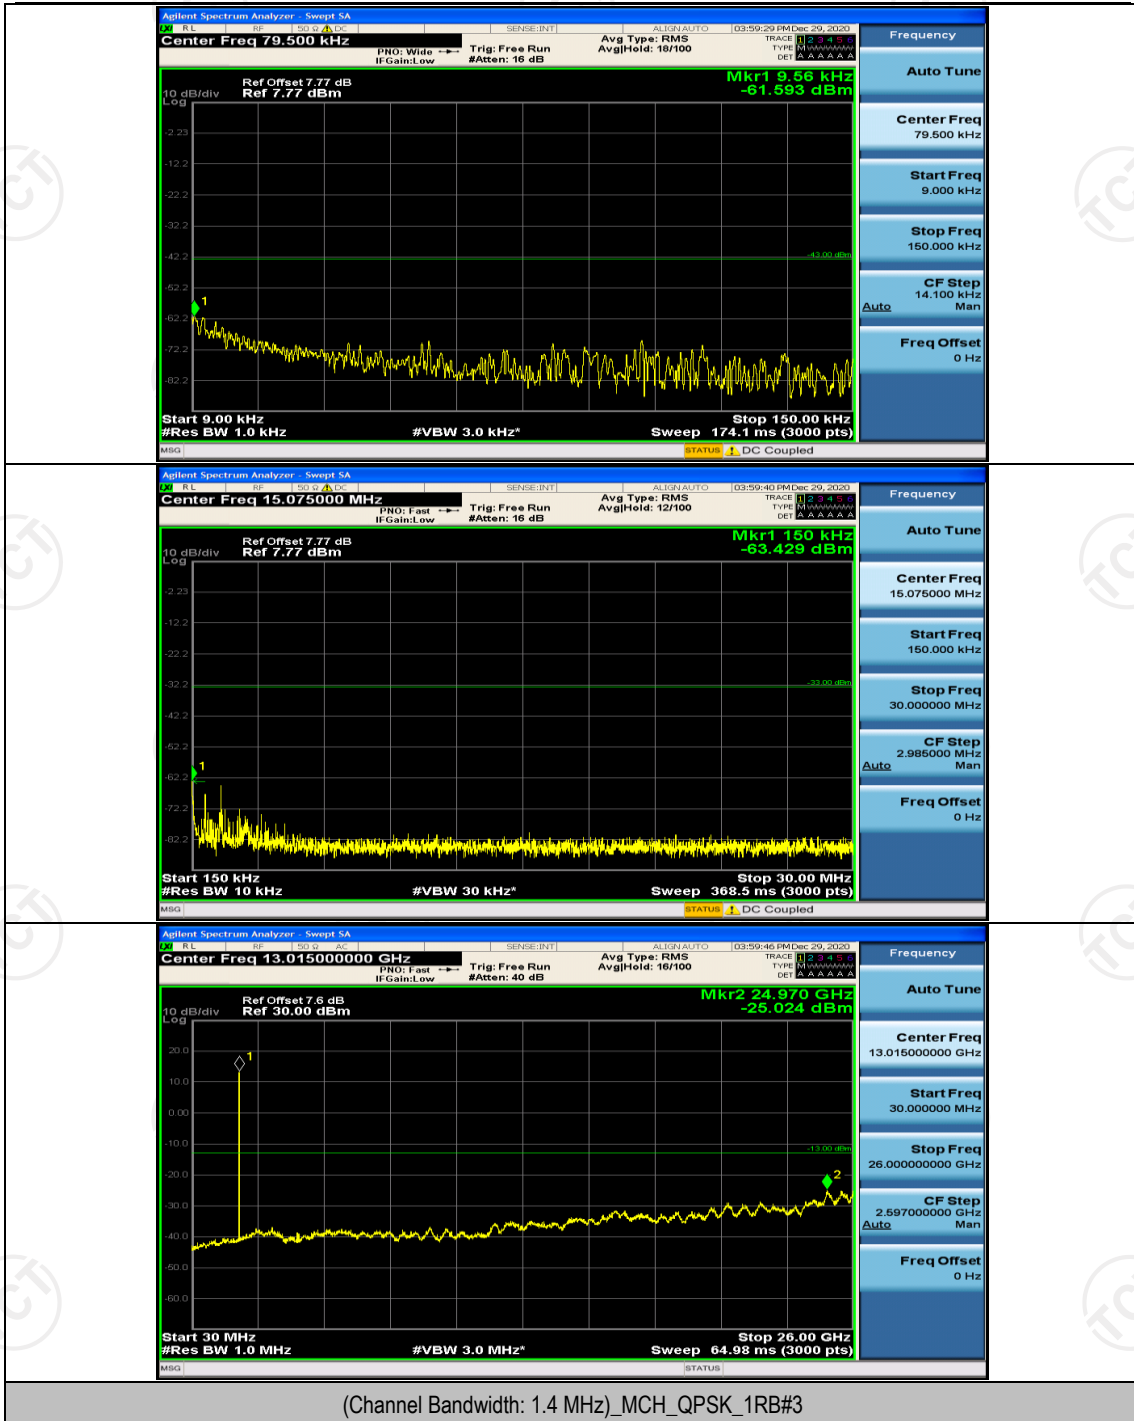

(Channel Bandwidth: 5 MHz)_LCH_16QAM_25RB#0

(Channel Bandwidth: 5 MHz)_HCH_16QAM_25RB#0

Channel Bandwidth: 10 MHz

Channel Bandwidth: 15 MHz

(Channel Bandwidth:15 MHz)_LCH_QPSK_75RB#0

(Channel Bandwidth:15 MHz)_HCH_QPSK_75RB#0

(Channel Bandwidth:15 MHz)_LCH_16QAM_75RB#0

(Channel Bandwidth:15 MHz)_HCH_16QAM_75RB#0

Channel Bandwidth: 20 MHz

(Channel Bandwidth:20 MHz)_HCH_QPSK_100RB#0

(Channel Bandwidth:20 MHz)_LCH_16QAM_100RB#0

(Channel Bandwidth:20 MHz)_HCH_16QAM_100RB#0

Appendix E: Conducted Spurious Emission

Test Graphs

Channel Bandwidth: 1.4 MHz

Channel Bandwidth: 3 MHz