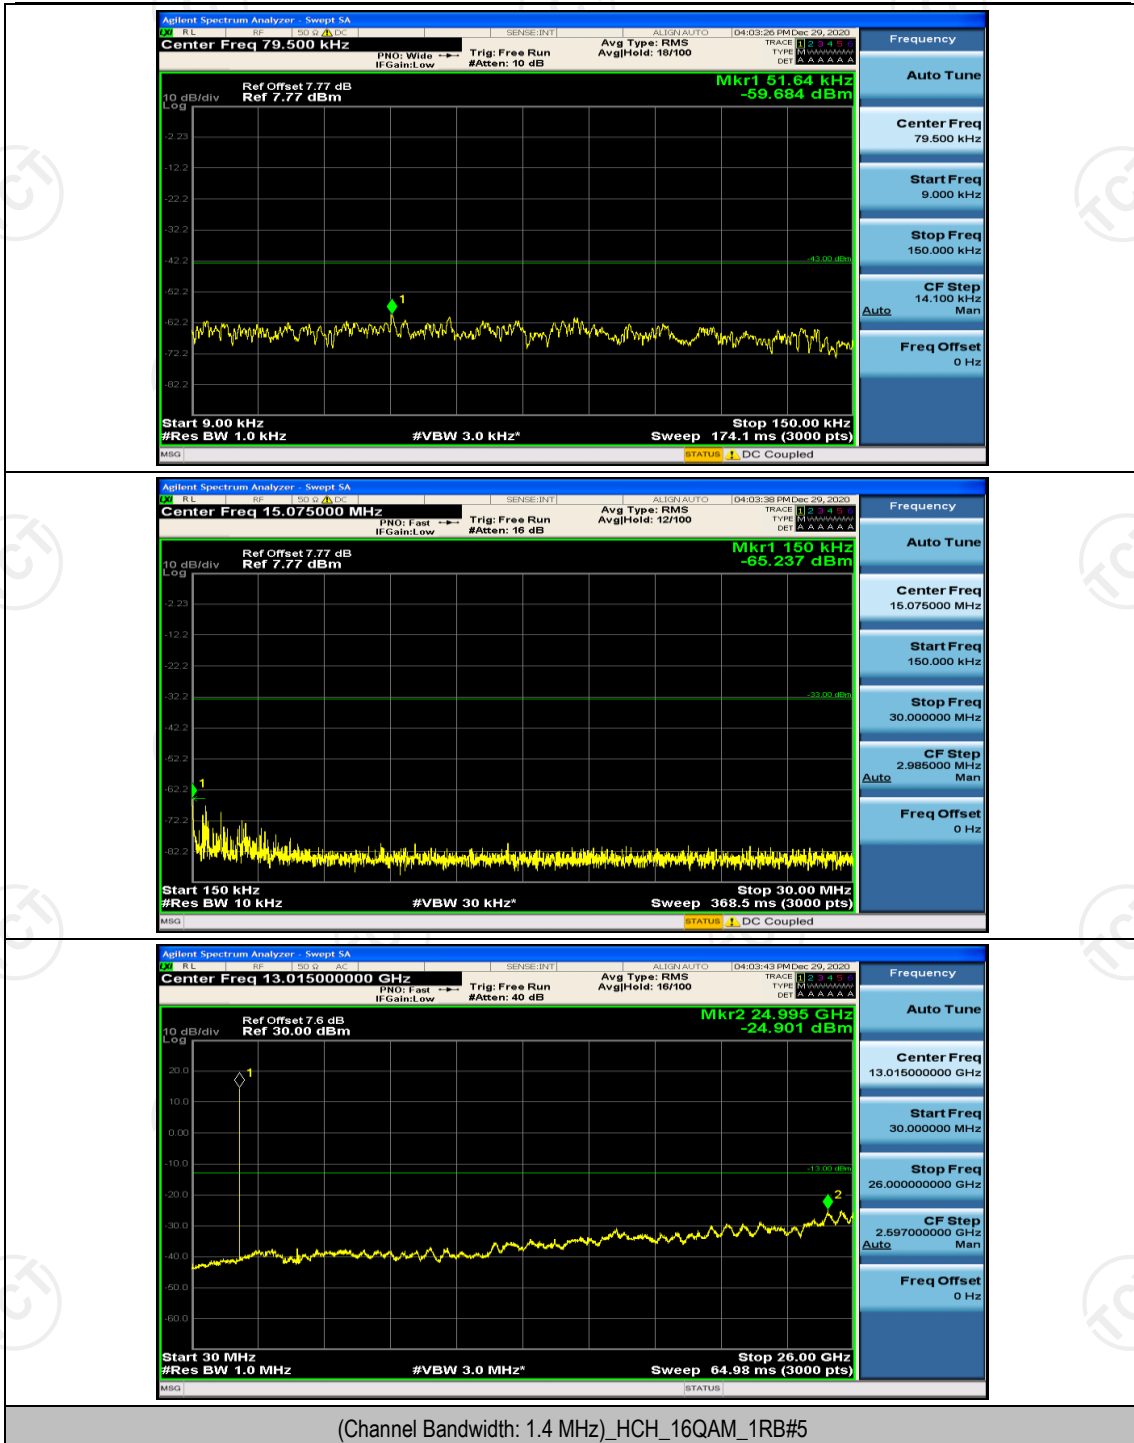

(Channel Bandwidth: 5 MHz)_LCH_16QAM_25RB#0

(Channel Bandwidth: 5 MHz)_HCH_16QAM_25RB#0

Channel Bandwidth: 10 MHz

Channel Bandwidth: 15 MHz

(Channel Bandwidth:15 MHz)_LCH_QPSK_75RB#0

(Channel Bandwidth:15 MHz)_HCH_QPSK_75RB#0

(Channel Bandwidth:15 MHz)_LCH_16QAM_75RB#0

(Channel Bandwidth:15 MHz)_HCH_16QAM_75RB#0

Channel Bandwidth: 20 MHz

(Channel Bandwidth:20 MHz)_HCH_QPSK_100RB#0

(Channel Bandwidth:20 MHz)_LCH_16QAM_100RB#0

(Channel Bandwidth:20 MHz)_HCH_16QAM_100RB#0

Appendix E: Conducted Spurious Emission

Test Graphs

Channel Bandwidth: 1.4 MHz

Channel Bandwidth: 3 MHz