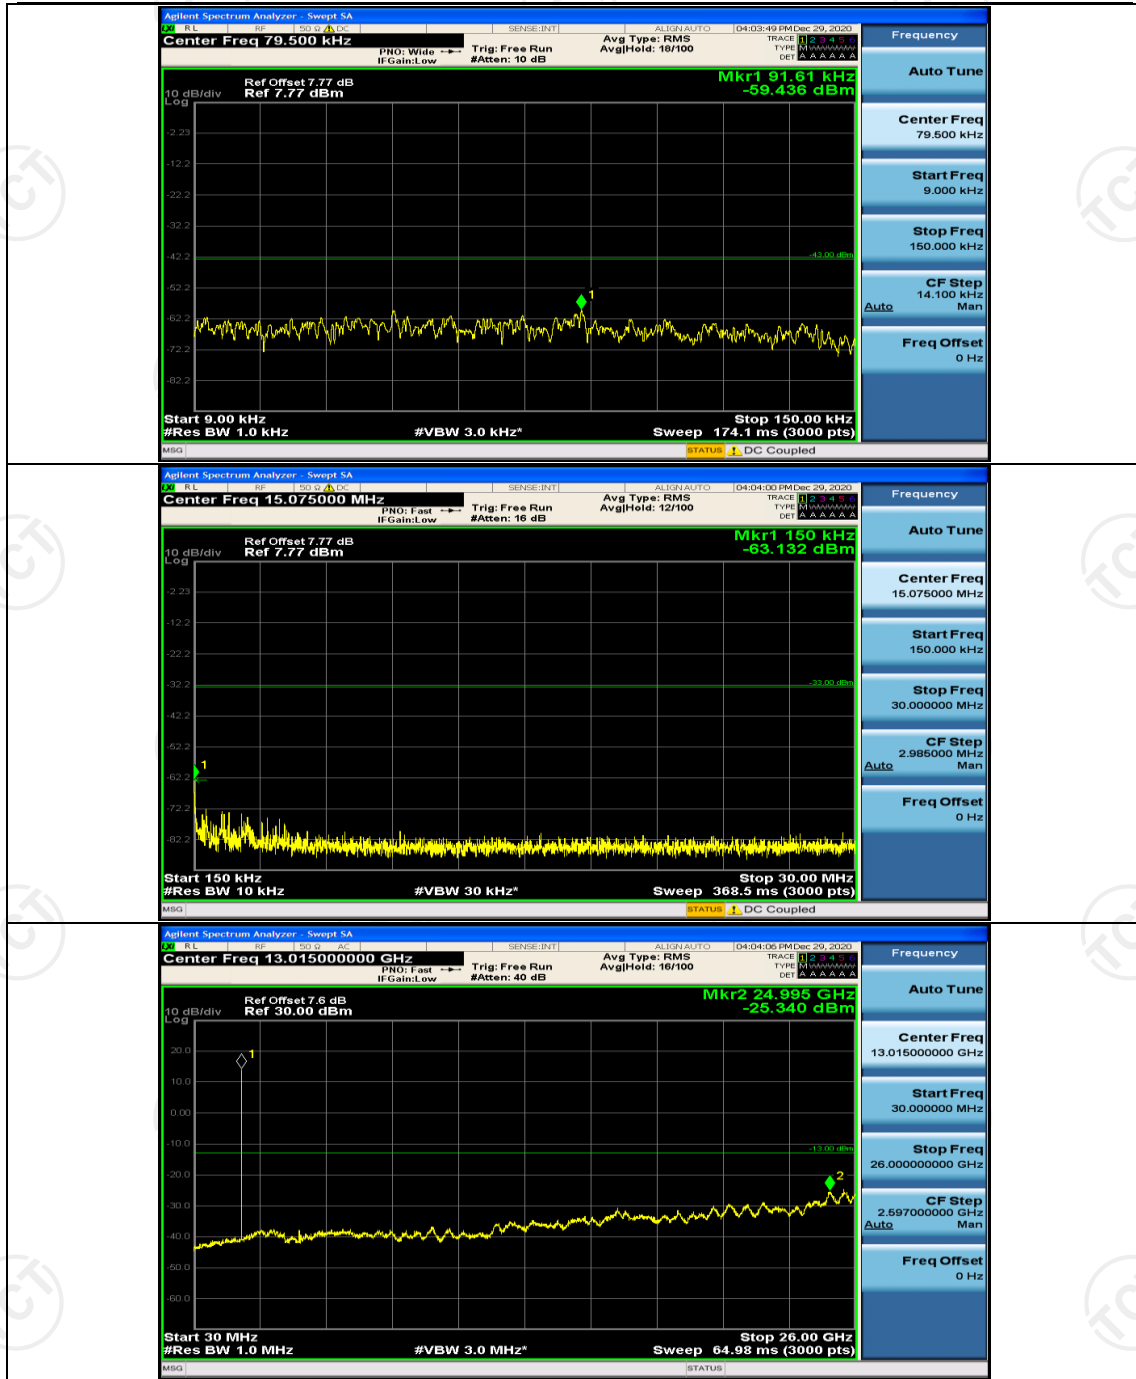

(Channel Bandwidth: 5 MHz)_LCH_16QAM_25RB#0

(Channel Bandwidth: 5 MHz)_HCH_16QAM_25RB#0

Channel Bandwidth: 10 MHz

Channel Bandwidth: 15 MHz

(Channel Bandwidth:15 MHz)_LCH_QPSK_75RB#0

(Channel Bandwidth:15 MHz)_HCH_QPSK_75RB#0

(Channel Bandwidth:15 MHz)_LCH_16QAM_75RB#0

(Channel Bandwidth:15 MHz)_HCH_16QAM_75RB#0

Channel Bandwidth: 20 MHz

(Channel Bandwidth:20 MHz)_HCH_QPSK_100RB#0

(Channel Bandwidth:20 MHz)_LCH_16QAM_100RB#0

(Channel Bandwidth:20 MHz)_HCH_16QAM_100RB#0

Appendix E: Conducted Spurious Emission

Test Graphs

Channel Bandwidth: 1.4 MHz

Channel Bandwidth: 3 MHz