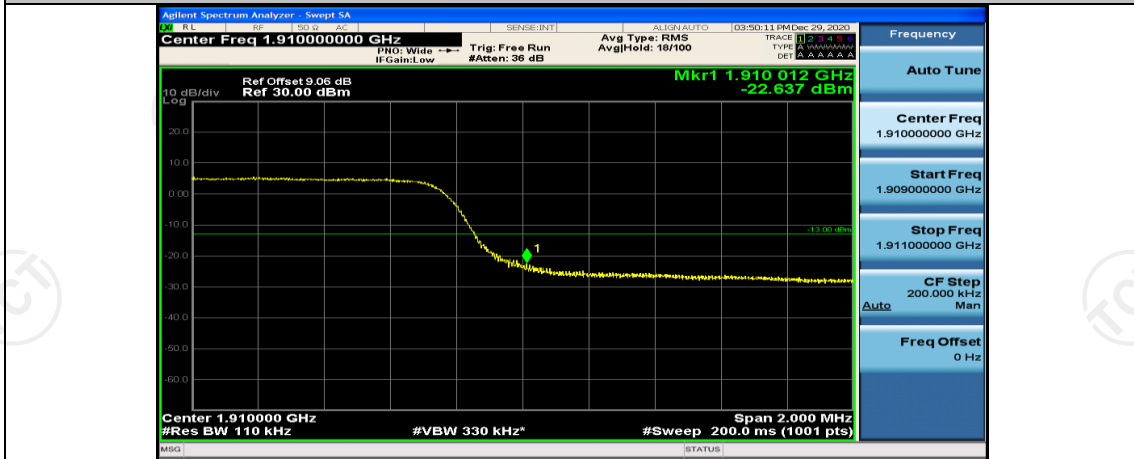

(Channel Bandwidth: 5 MHz)_LCH_16QAM_25RB#0

(Channel Bandwidth: 5 MHz)_HCH_16QAM_25RB#0

Channel Bandwidth: 10 MHz

Channel Bandwidth: 15 MHz

(Channel Bandwidth:15 MHz)_LCH_QPSK_75RB#0

(Channel Bandwidth:15 MHz)_HCH_QPSK_75RB#0

(Channel Bandwidth:15 MHz)_LCH_16QAM_75RB#0

(Channel Bandwidth:15 MHz)_HCH_16QAM_75RB#0

Channel Bandwidth: 20 MHz

(Channel Bandwidth:20 MHz)_HCH_QPSK_100RB#0

(Channel Bandwidth:20 MHz)_LCH_16QAM_100RB#0

(Channel Bandwidth:20 MHz)_HCH_16QAM_100RB#0

Appendix E: Conducted Spurious Emission

Test Graphs

Channel Bandwidth: 1.4 MHz

Channel Bandwidth: 3 MHz