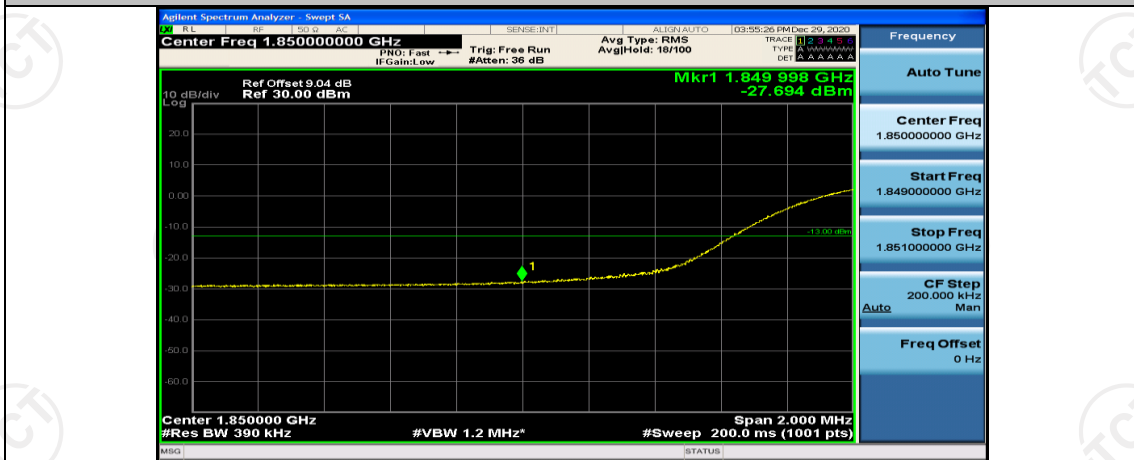

(Channel Bandwidth:15 MHz)_LCH_16QAM_75RB#0

(Channel Bandwidth:15 MHz)_HCH_16QAM_75RB#0

Channel Bandwidth: 20 MHz

(Channel Bandwidth:20 MHz)_HCH_QPSK_100RB#0

(Channel Bandwidth:20 MHz)_LCH_16QAM_100RB#0

(Channel Bandwidth:20 MHz)_HCH_16QAM_100RB#0

Appendix E: Conducted Spurious Emission

Test Graphs

Channel Bandwidth: 1.4 MHz

Channel Bandwidth: 3 MHz