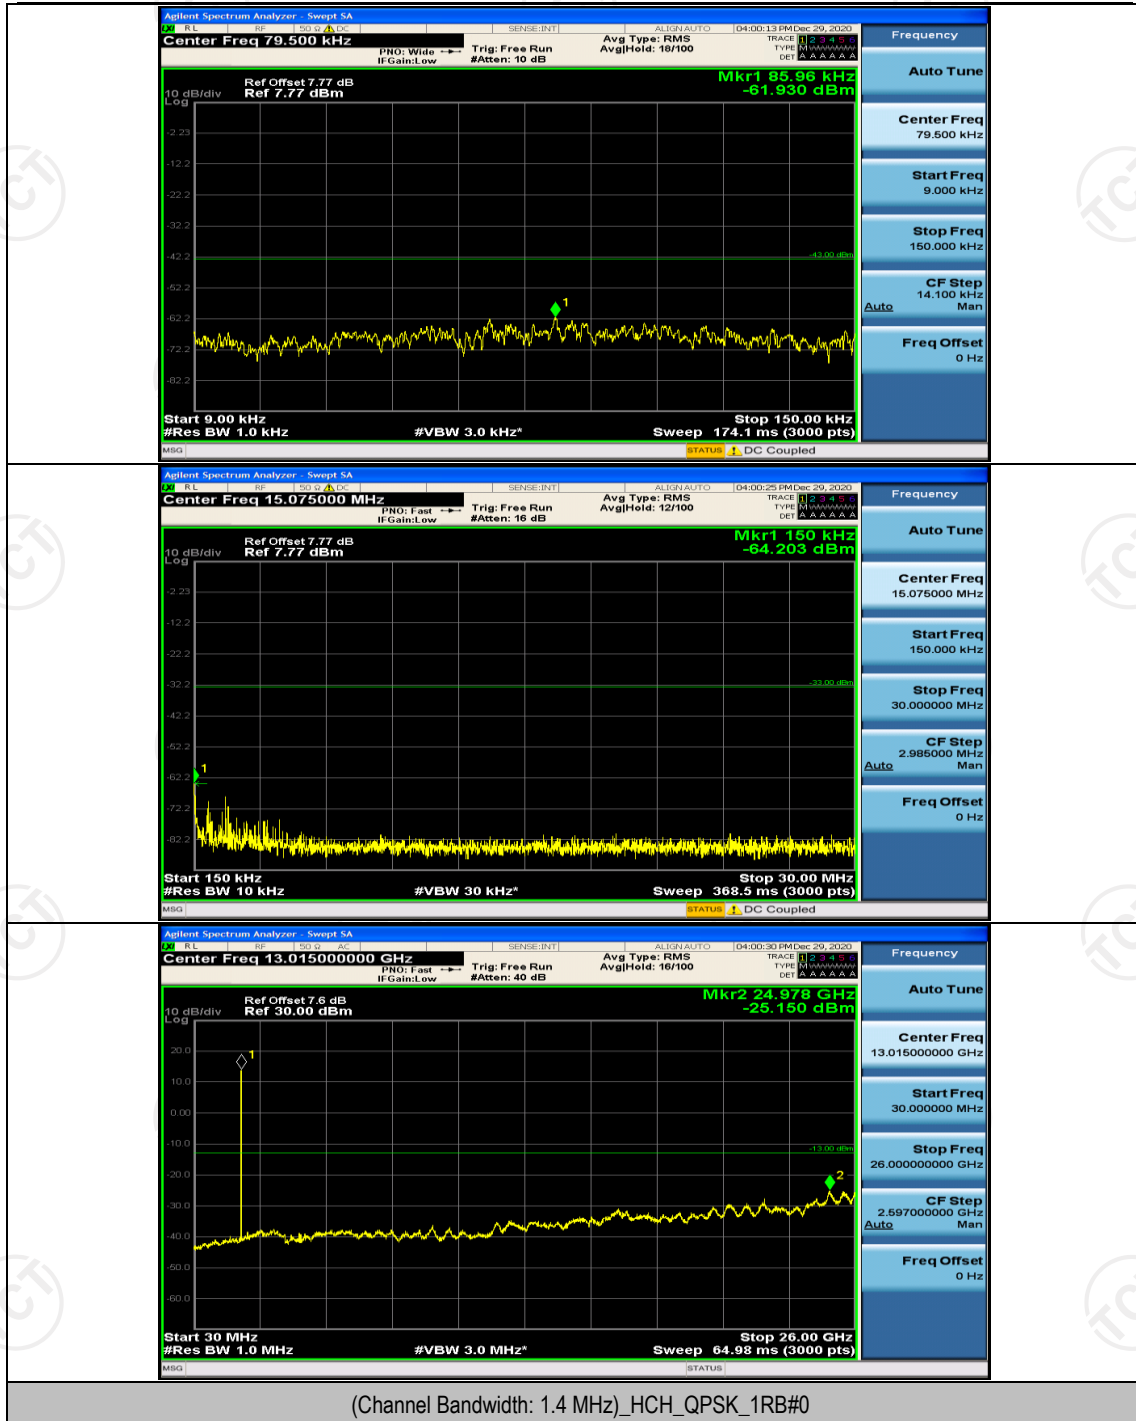

(Channel Bandwidth: 5 MHz)_LCH_16QAM_25RB#0

(Channel Bandwidth: 5 MHz)_HCH_16QAM_25RB#0

Channel Bandwidth: 10 MHz

Channel Bandwidth: 15 MHz

(Channel Bandwidth:15 MHz)_LCH_QPSK_75RB#0

(Channel Bandwidth:15 MHz)_HCH_QPSK_75RB#0

(Channel Bandwidth:15 MHz)_LCH_16QAM_75RB#0

(Channel Bandwidth:15 MHz)_HCH_16QAM_75RB#0

Channel Bandwidth: 20 MHz

(Channel Bandwidth:20 MHz)_HCH_QPSK_100RB#0

(Channel Bandwidth:20 MHz)_LCH_16QAM_100RB#0

(Channel Bandwidth:20 MHz)_HCH_16QAM_100RB#0

Appendix E: Conducted Spurious Emission

Test Graphs

Channel Bandwidth: 1.4 MHz

Channel Bandwidth: 3 MHz