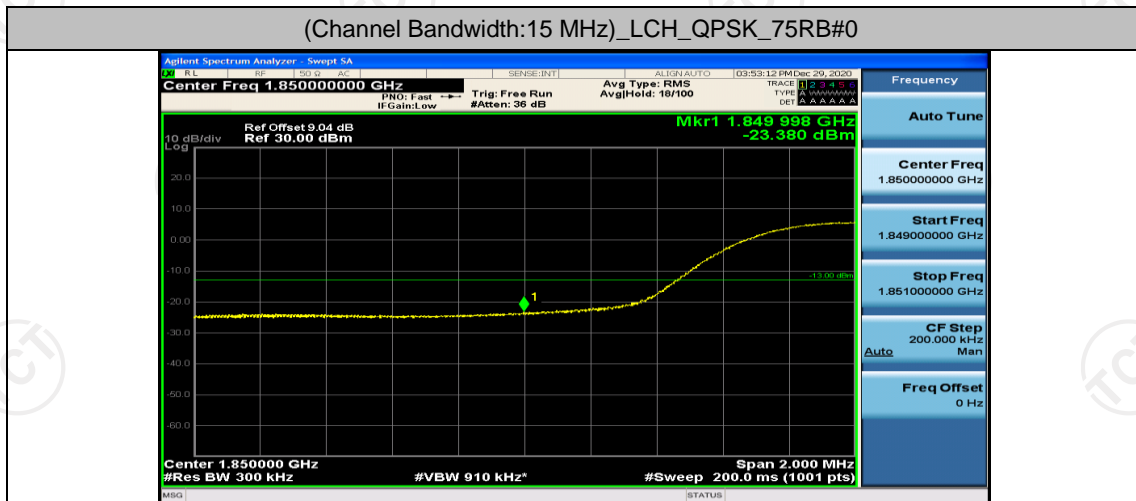

(Channel Bandwidth: 5 MHz)_LCH_16QAM_25RB#0

(Channel Bandwidth: 5 MHz)_HCH_16QAM_25RB#0

Channel Bandwidth: 10 MHz

Channel Bandwidth: 15 MHz

(Channel Bandwidth:15 MHz)_LCH_QPSK_75RB#0

(Channel Bandwidth:15 MHz)_HCH_QPSK_75RB#0

(Channel Bandwidth:15 MHz)_LCH_16QAM_75RB#0

(Channel Bandwidth:15 MHz)_HCH_16QAM_75RB#0

Channel Bandwidth: 20 MHz

(Channel Bandwidth:20 MHz)_HCH_QPSK_100RB#0

(Channel Bandwidth:20 MHz)_LCH_16QAM_100RB#0

(Channel Bandwidth:20 MHz)_HCH_16QAM_100RB#0

Appendix E: Conducted Spurious Emission

Test Graphs

Channel Bandwidth: 1.4 MHz

Channel Bandwidth: 3 MHz