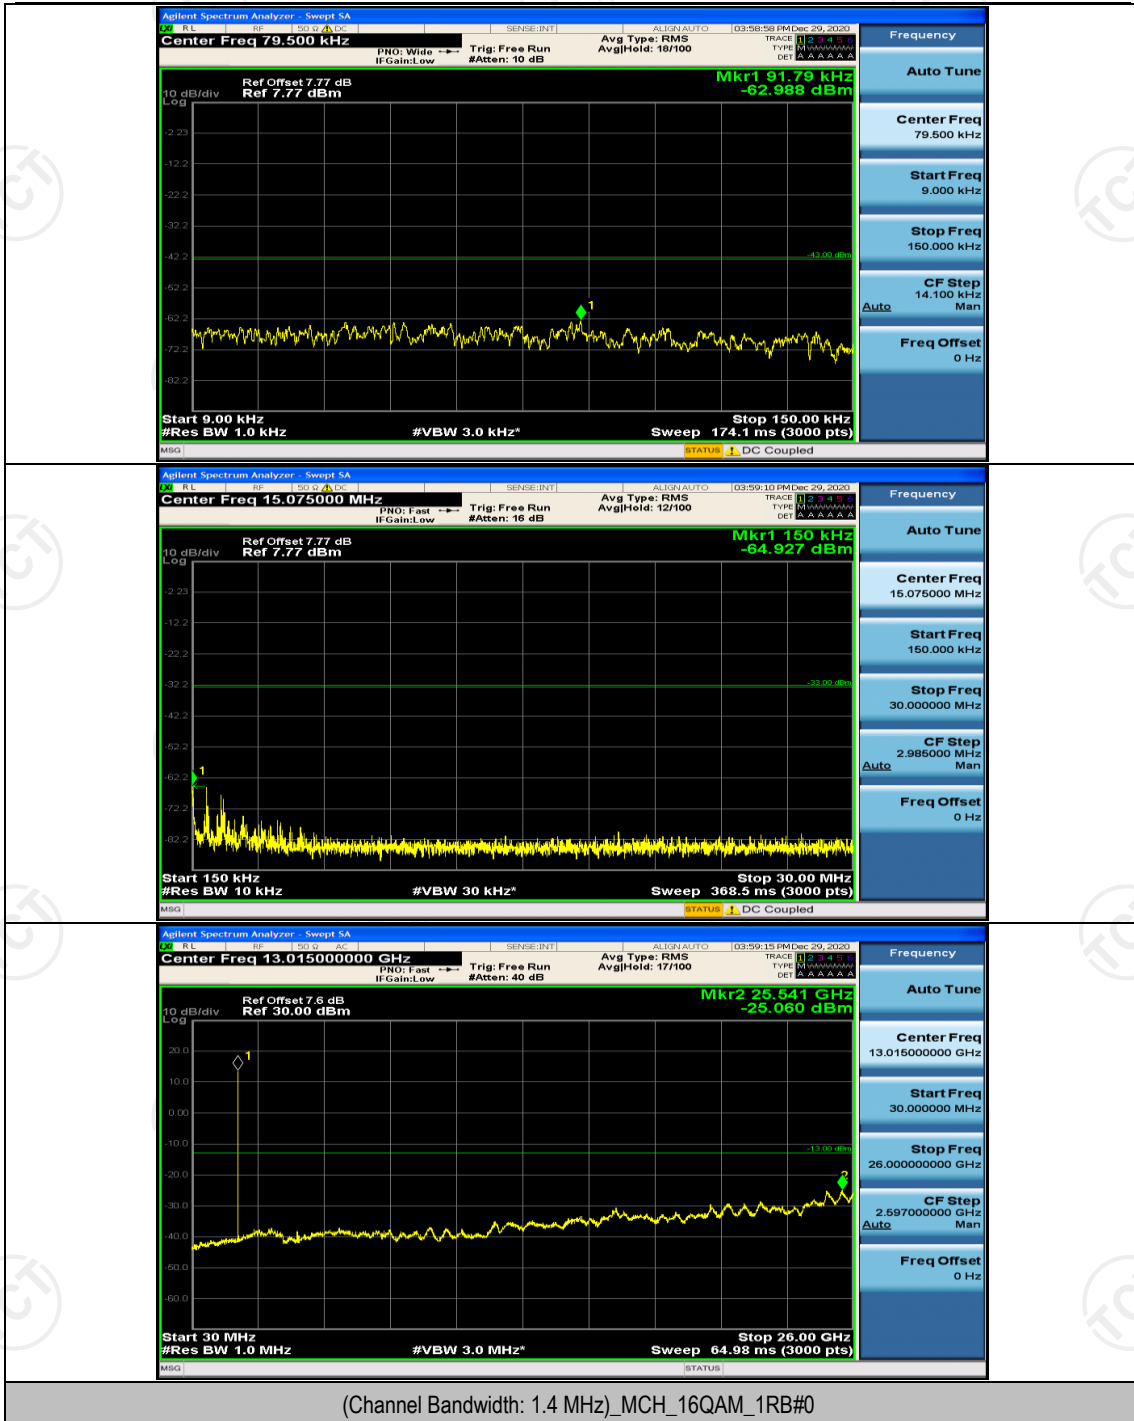

(Channel Bandwidth: 5 MHz)_LCH_16QAM_25RB#0

(Channel Bandwidth: 5 MHz)_HCH_16QAM_25RB#0

Channel Bandwidth: 10 MHz

Channel Bandwidth: 15 MHz

(Channel Bandwidth:15 MHz)_LCH_QPSK_75RB#0

(Channel Bandwidth:15 MHz)_HCH_QPSK_75RB#0

(Channel Bandwidth:15 MHz)_LCH_16QAM_75RB#0

(Channel Bandwidth:15 MHz)_HCH_16QAM_75RB#0

Channel Bandwidth: 20 MHz

(Channel Bandwidth:20 MHz)_HCH_QPSK_100RB#0

(Channel Bandwidth:20 MHz)_LCH_16QAM_100RB#0

(Channel Bandwidth:20 MHz)_HCH_16QAM_100RB#0

Appendix E: Conducted Spurious Emission

Test Graphs

Channel Bandwidth: 1.4 MHz

Channel Bandwidth: 3 MHz