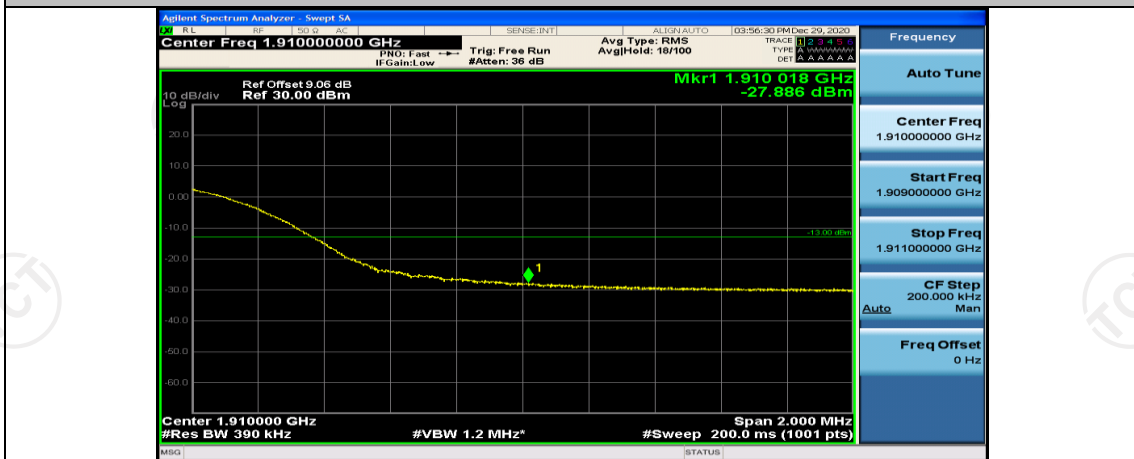

(Channel Bandwidth:15 MHz)_LCH_16QAM_75RB#0

(Channel Bandwidth:15 MHz)_HCH_16QAM_75RB#0

Channel Bandwidth: 20 MHz

(Channel Bandwidth:20 MHz)_HCH_QPSK_100RB#0

(Channel Bandwidth:20 MHz)_LCH_16QAM_100RB#0

(Channel Bandwidth:20 MHz)_HCH_16QAM_100RB#0

Appendix E: Conducted Spurious Emission

Test Graphs

Channel Bandwidth: 1.4 MHz

Channel Bandwidth: 3 MHz