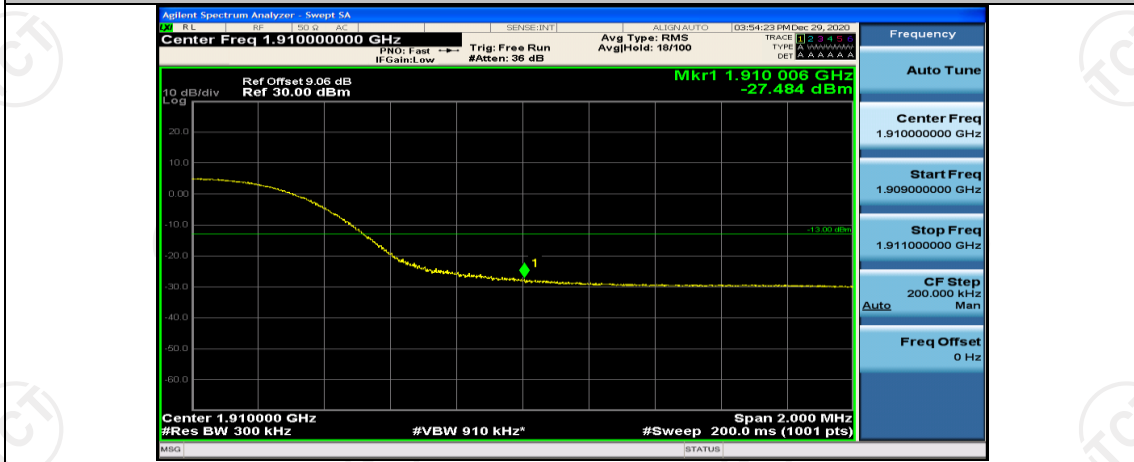

(Channel Bandwidth: 5 MHz)_LCH_16QAM_25RB#0

(Channel Bandwidth: 5 MHz)_HCH_16QAM_25RB#0

Channel Bandwidth: 10 MHz

Channel Bandwidth: 15 MHz

(Channel Bandwidth:15 MHz)_LCH_QPSK_75RB#0

(Channel Bandwidth:15 MHz)_HCH_QPSK_75RB#0

(Channel Bandwidth:15 MHz)_LCH_16QAM_75RB#0

(Channel Bandwidth:15 MHz)_HCH_16QAM_75RB#0

Channel Bandwidth: 20 MHz

(Channel Bandwidth:20 MHz)_HCH_QPSK_100RB#0

(Channel Bandwidth:20 MHz)_LCH_16QAM_100RB#0

(Channel Bandwidth:20 MHz)_HCH_16QAM_100RB#0

Appendix E: Conducted Spurious Emission

Test Graphs

Channel Bandwidth: 1.4 MHz

Channel Bandwidth: 3 MHz