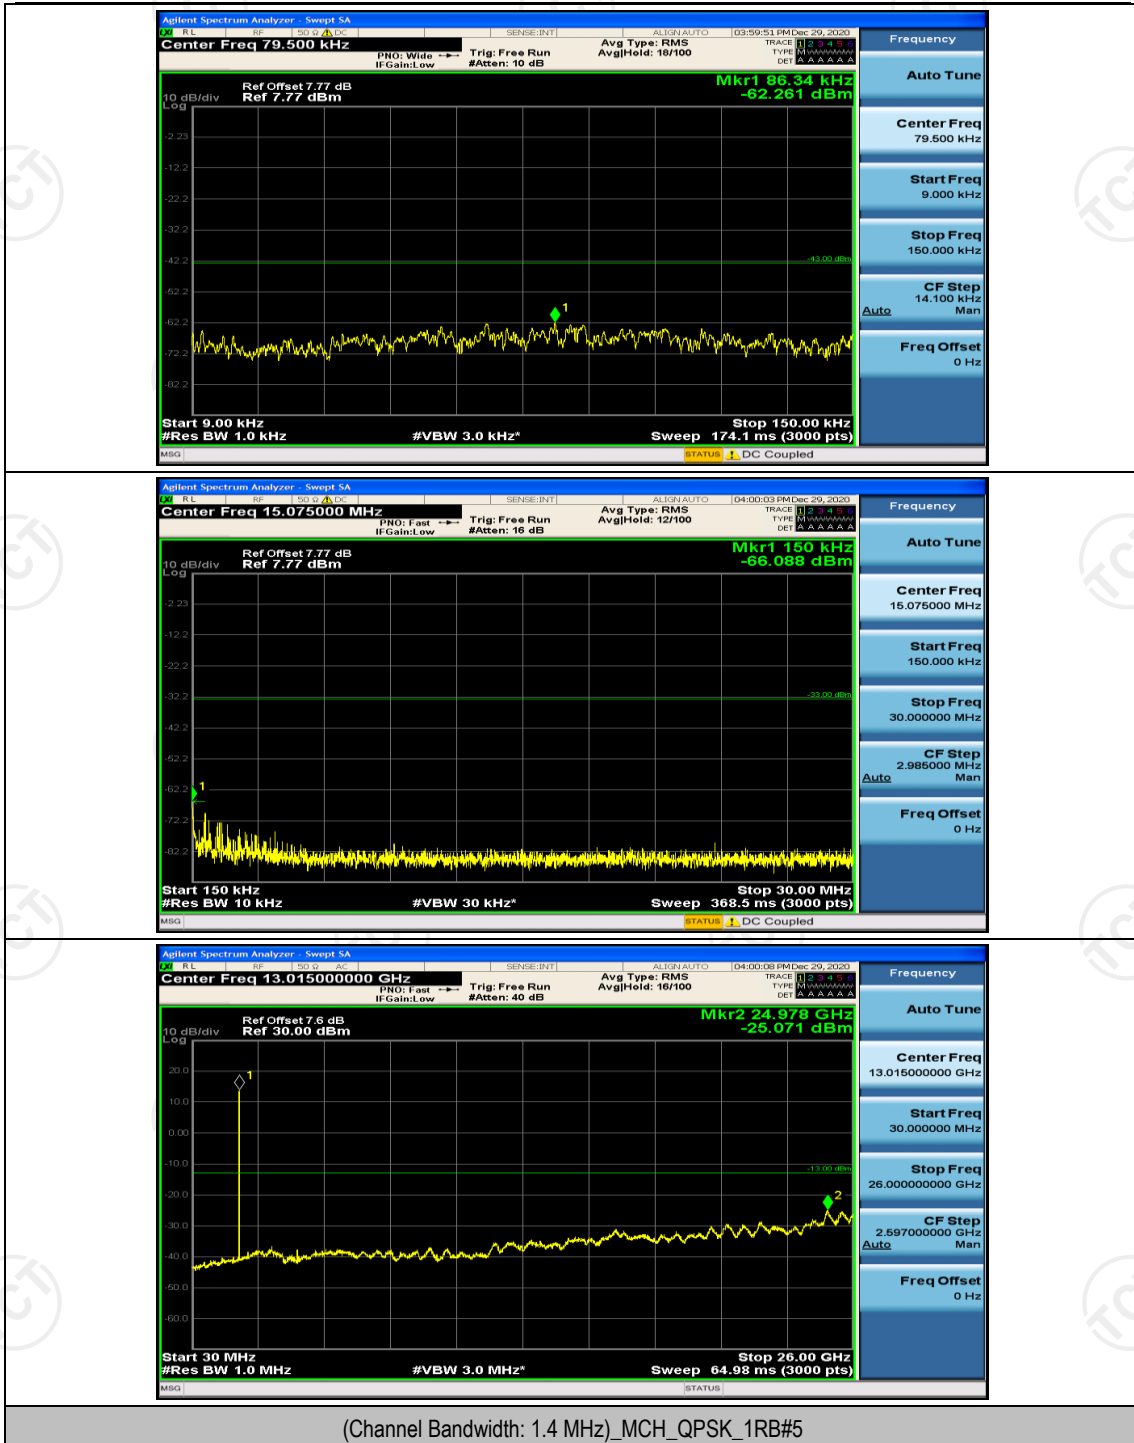

(Channel Bandwidth: 5 MHz)_LCH_16QAM_25RB#0

(Channel Bandwidth: 5 MHz)_HCH_16QAM_25RB#0

Channel Bandwidth: 10 MHz

Channel Bandwidth: 15 MHz

(Channel Bandwidth:15 MHz)_LCH_QPSK_75RB#0

(Channel Bandwidth:15 MHz)_HCH_QPSK_75RB#0

(Channel Bandwidth:15 MHz)_LCH_16QAM_75RB#0

(Channel Bandwidth:15 MHz)_HCH_16QAM_75RB#0

Channel Bandwidth: 20 MHz

(Channel Bandwidth:20 MHz)_HCH_QPSK_100RB#0

(Channel Bandwidth:20 MHz)_LCH_16QAM_100RB#0

(Channel Bandwidth:20 MHz)_HCH_16QAM_100RB#0

Appendix E: Conducted Spurious Emission

Test Graphs

Channel Bandwidth: 1.4 MHz

Channel Bandwidth: 3 MHz