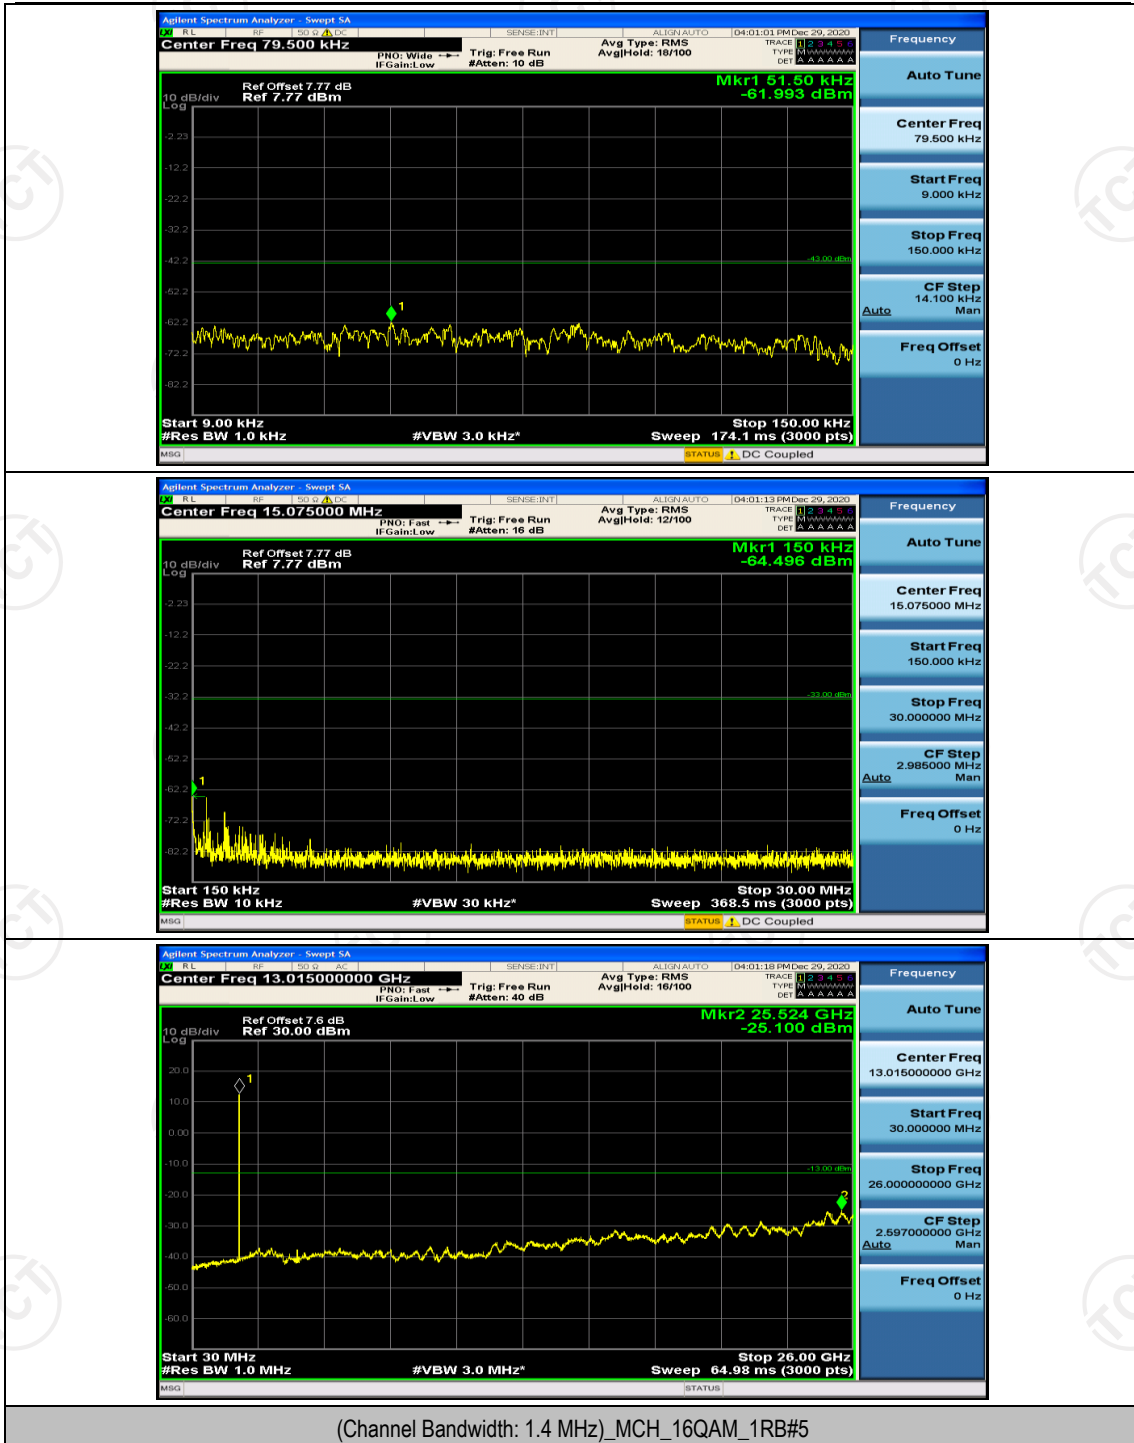

(Channel Bandwidth: 5 MHz)_LCH_16QAM_25RB#0

(Channel Bandwidth: 5 MHz)_HCH_16QAM_25RB#0

Channel Bandwidth: 10 MHz

Channel Bandwidth: 15 MHz

(Channel Bandwidth:15 MHz)_LCH_QPSK_75RB#0

(Channel Bandwidth:15 MHz)_HCH_QPSK_75RB#0

(Channel Bandwidth:15 MHz)_LCH_16QAM_75RB#0

(Channel Bandwidth:15 MHz)_HCH_16QAM_75RB#0

Channel Bandwidth: 20 MHz

(Channel Bandwidth:20 MHz)_HCH_QPSK_100RB#0

(Channel Bandwidth:20 MHz)_LCH_16QAM_100RB#0

(Channel Bandwidth:20 MHz)_HCH_16QAM_100RB#0

Appendix E: Conducted Spurious Emission

Test Graphs

Channel Bandwidth: 1.4 MHz

Channel Bandwidth: 3 MHz