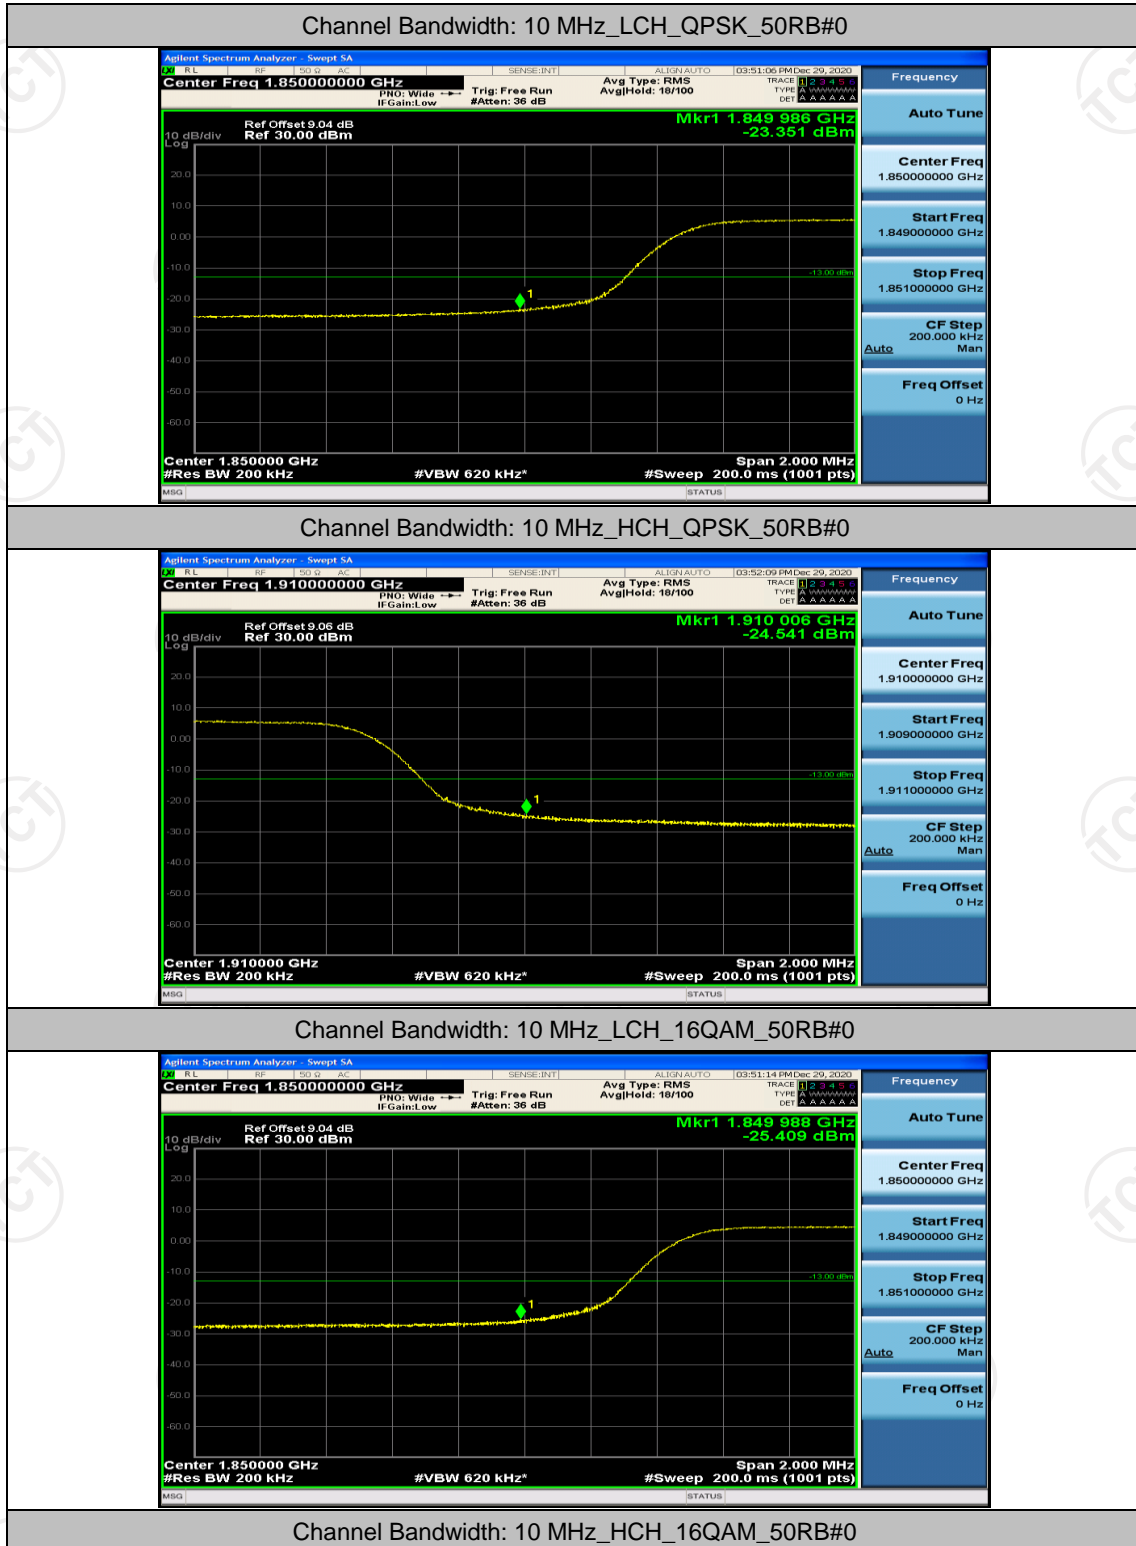

(Channel Bandwidth: 5 MHz)_LCH_16QAM_25RB#0

(Channel Bandwidth: 5 MHz)_HCH_16QAM_25RB#0

Channel Bandwidth: 10 MHz

Channel Bandwidth: 15 MHz

(Channel Bandwidth:15 MHz)_LCH_QPSK_75RB#0

(Channel Bandwidth:15 MHz)_HCH_QPSK_75RB#0

(Channel Bandwidth:15 MHz)_LCH_16QAM_75RB#0

(Channel Bandwidth:15 MHz)_HCH_16QAM_75RB#0

Channel Bandwidth: 20 MHz

(Channel Bandwidth:20 MHz)_HCH_QPSK_100RB#0

(Channel Bandwidth:20 MHz)_LCH_16QAM_100RB#0

(Channel Bandwidth:20 MHz)_HCH_16QAM_100RB#0

Appendix E: Conducted Spurious Emission

Test Graphs

Channel Bandwidth: 1.4 MHz

Channel Bandwidth: 3 MHz