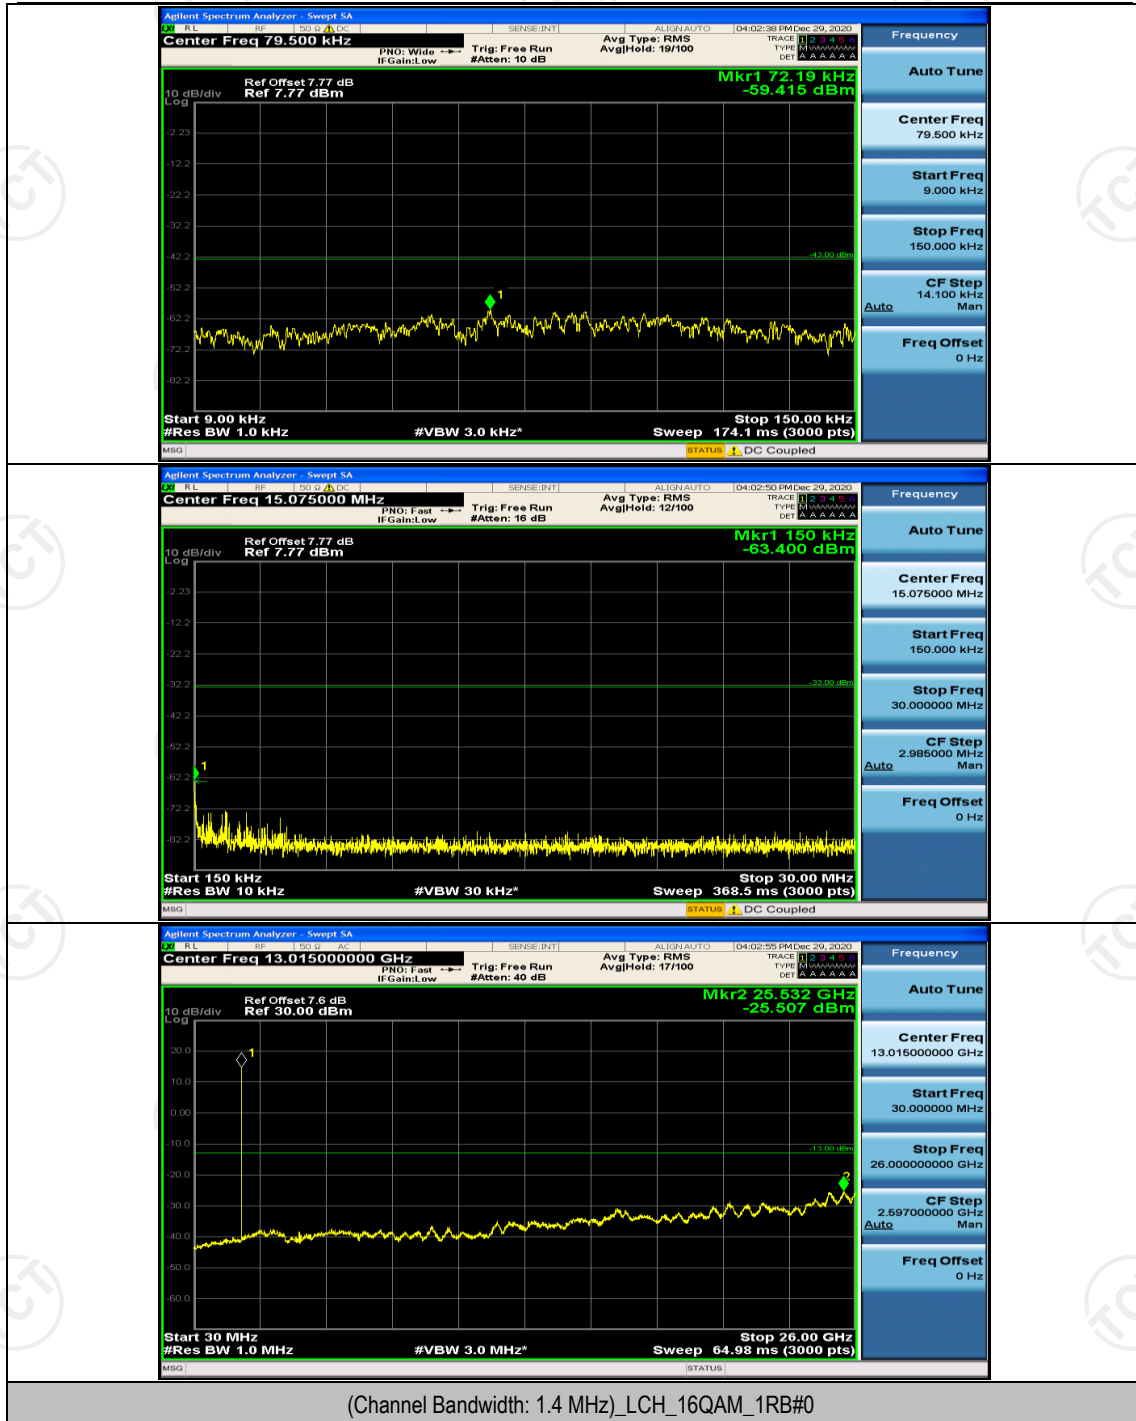

(Channel Bandwidth: 5 MHz)_LCH_16QAM_25RB#0

(Channel Bandwidth: 5 MHz)_HCH_16QAM_25RB#0

Channel Bandwidth: 10 MHz

Channel Bandwidth: 15 MHz

(Channel Bandwidth:15 MHz)_LCH_QPSK_75RB#0

(Channel Bandwidth:15 MHz)_HCH_QPSK_75RB#0

(Channel Bandwidth:15 MHz)_LCH_16QAM_75RB#0

(Channel Bandwidth:15 MHz)_HCH_16QAM_75RB#0

Channel Bandwidth: 20 MHz

(Channel Bandwidth:20 MHz)_HCH_QPSK_100RB#0

(Channel Bandwidth:20 MHz)_LCH_16QAM_100RB#0

(Channel Bandwidth:20 MHz)_HCH_16QAM_100RB#0

Appendix E: Conducted Spurious Emission

Test Graphs

Channel Bandwidth: 1.4 MHz

Channel Bandwidth: 3 MHz