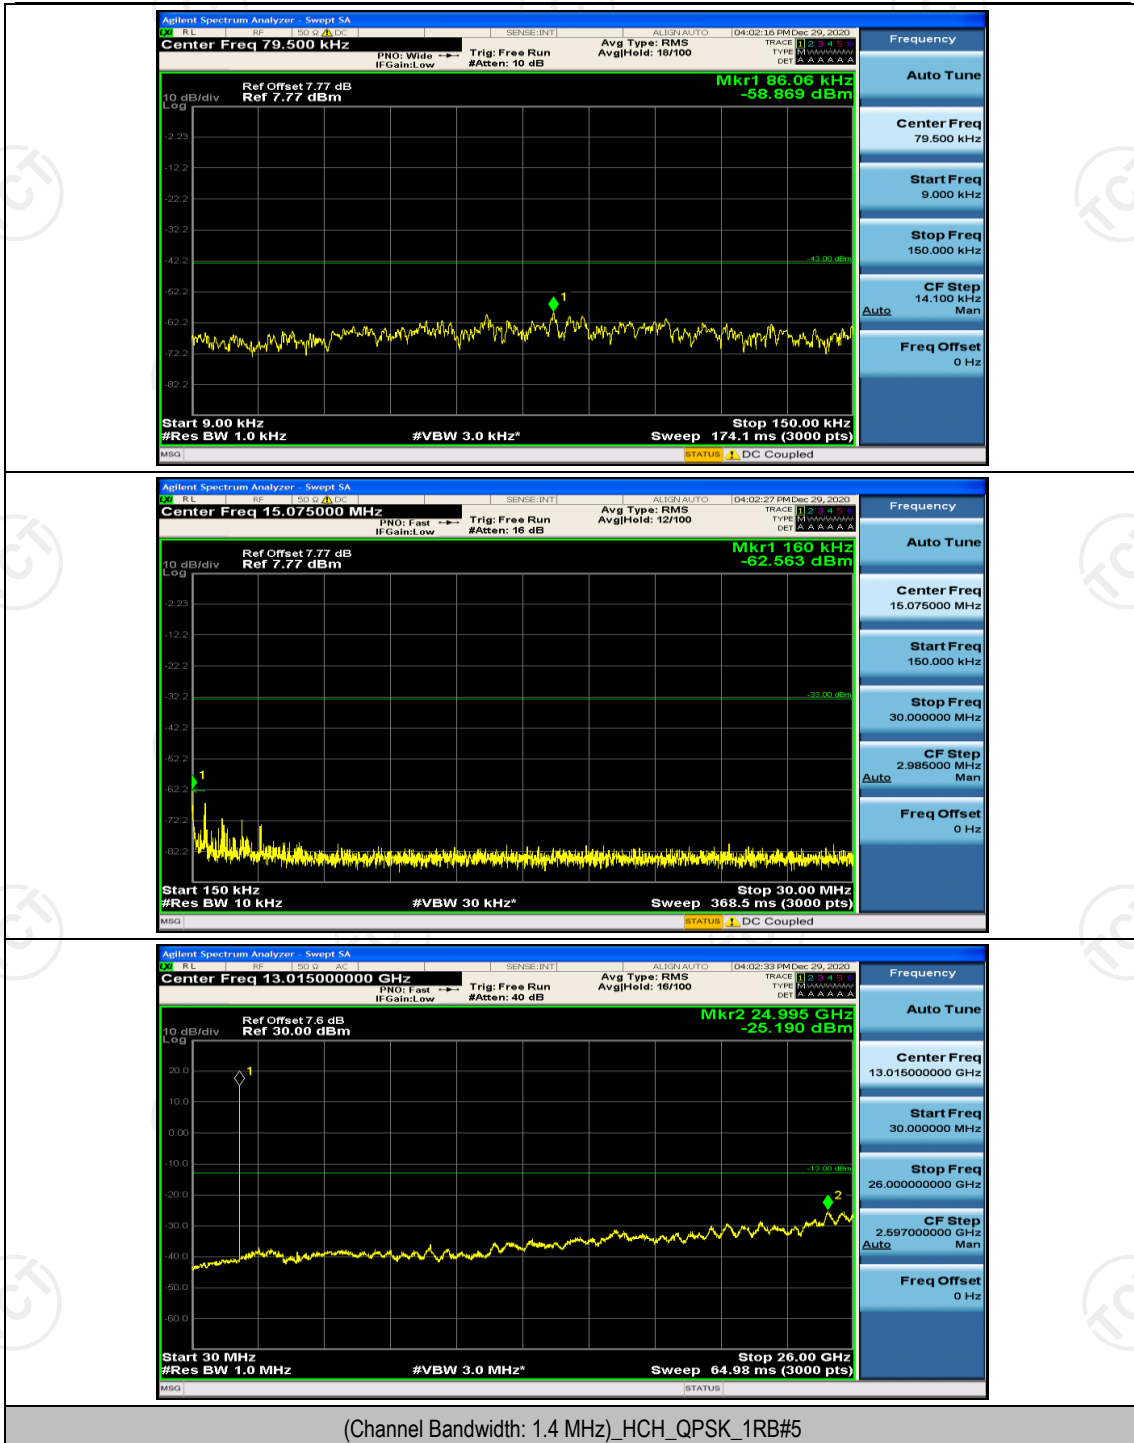

(Channel Bandwidth: 5 MHz)_LCH_16QAM_25RB#0

(Channel Bandwidth: 5 MHz)_HCH_16QAM_25RB#0

Channel Bandwidth: 10 MHz

Channel Bandwidth: 15 MHz

(Channel Bandwidth:15 MHz)_LCH_QPSK_75RB#0

(Channel Bandwidth:15 MHz)_HCH_QPSK_75RB#0

(Channel Bandwidth:15 MHz)_LCH_16QAM_75RB#0

(Channel Bandwidth:15 MHz)_HCH_16QAM_75RB#0

Channel Bandwidth: 20 MHz

(Channel Bandwidth:20 MHz)_HCH_QPSK_100RB#0

(Channel Bandwidth:20 MHz)_LCH_16QAM_100RB#0

(Channel Bandwidth:20 MHz)_HCH_16QAM_100RB#0

Appendix E: Conducted Spurious Emission

Test Graphs

Channel Bandwidth: 1.4 MHz

Channel Bandwidth: 3 MHz