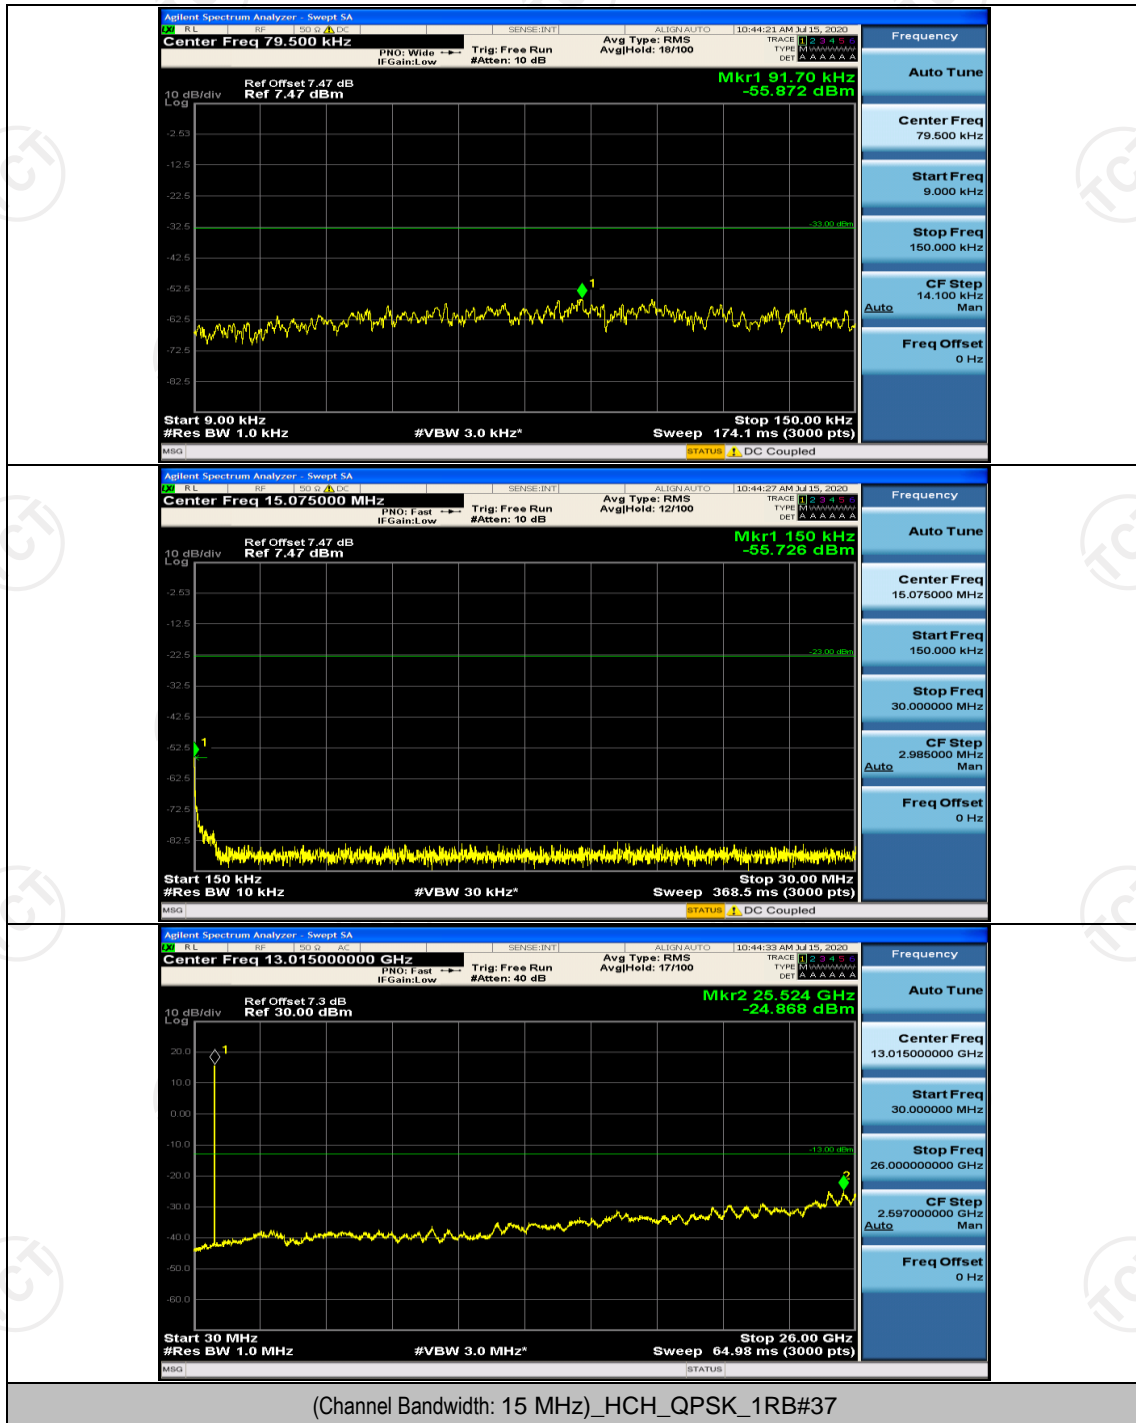

Channel Bandwidth: 15 MHz

(Channel Bandwidth: 15 MHz)_LCH_QPSK_1RB#0

(Channel Bandwidth: 15 MHz)_MCH_QPSK_1RB#0

(Channel Bandwidth: 15 MHz)_HCH_QPSK_1RB#0

(Channel Bandwidth: 15 MHz)_LCH_16QAM_1RB#0