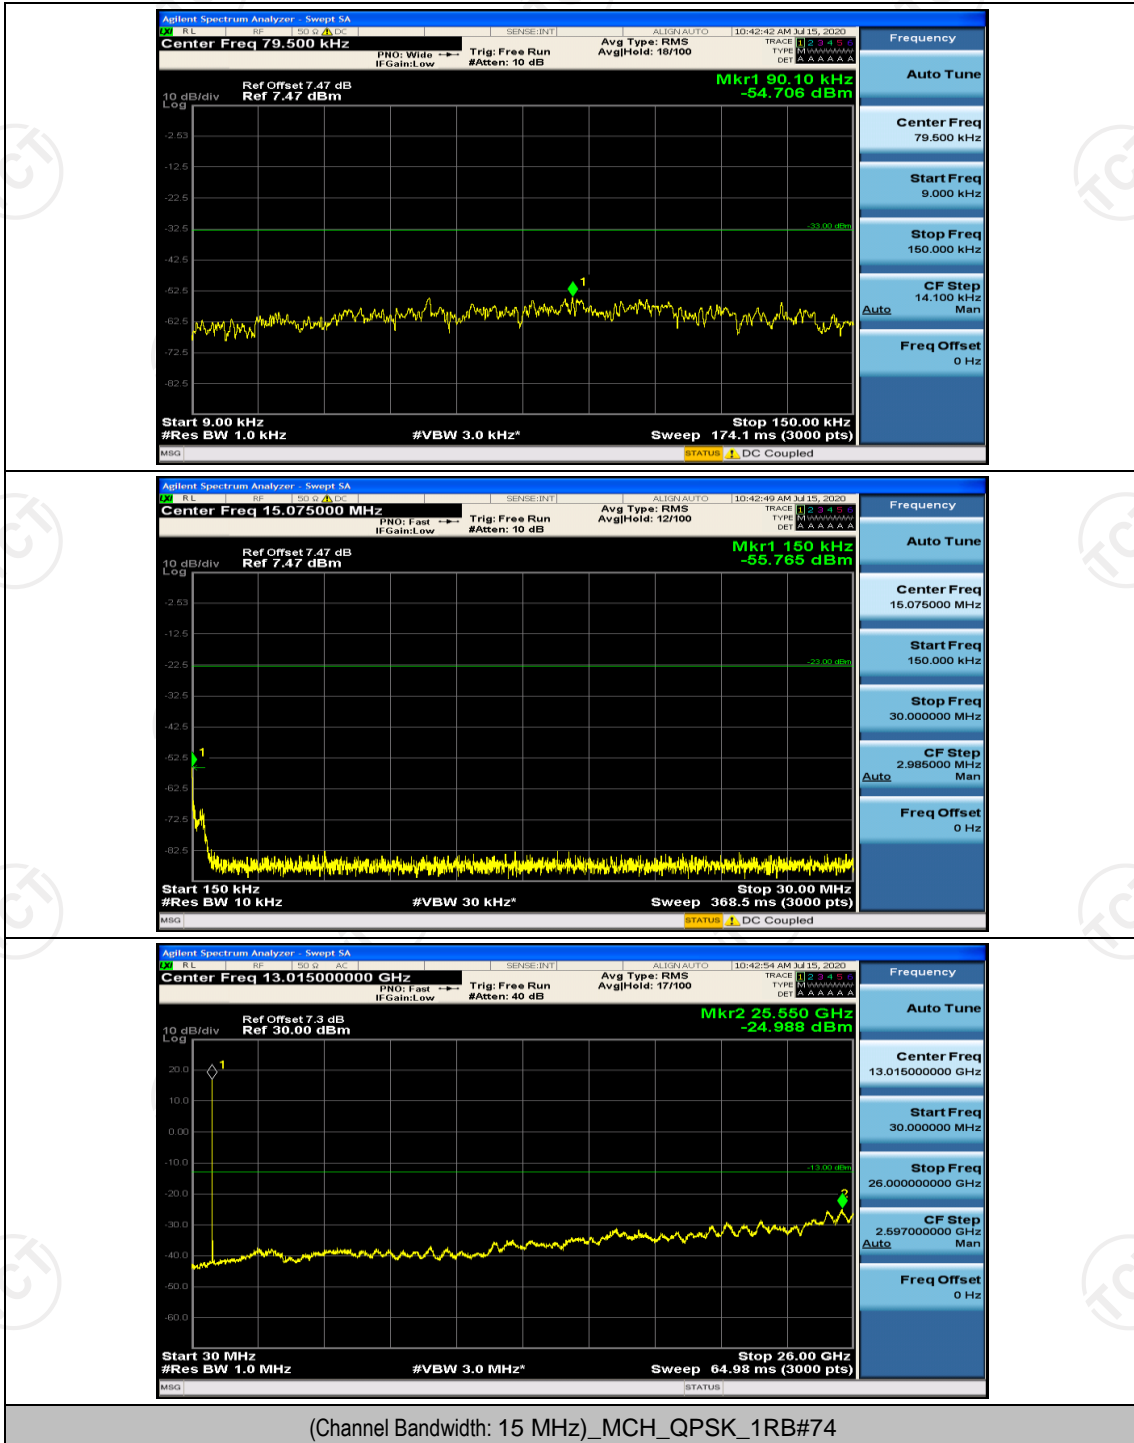

Channel Bandwidth: 15 MHz

(Channel Bandwidth: 15 MHz)_LCH_QPSK_1RB#0

(Channel Bandwidth: 15 MHz)_MCH_QPSK_1RB#0

(Channel Bandwidth: 15 MHz)_HCH_QPSK_1RB#0

(Channel Bandwidth: 15 MHz)_LCH_16QAM_1RB#0