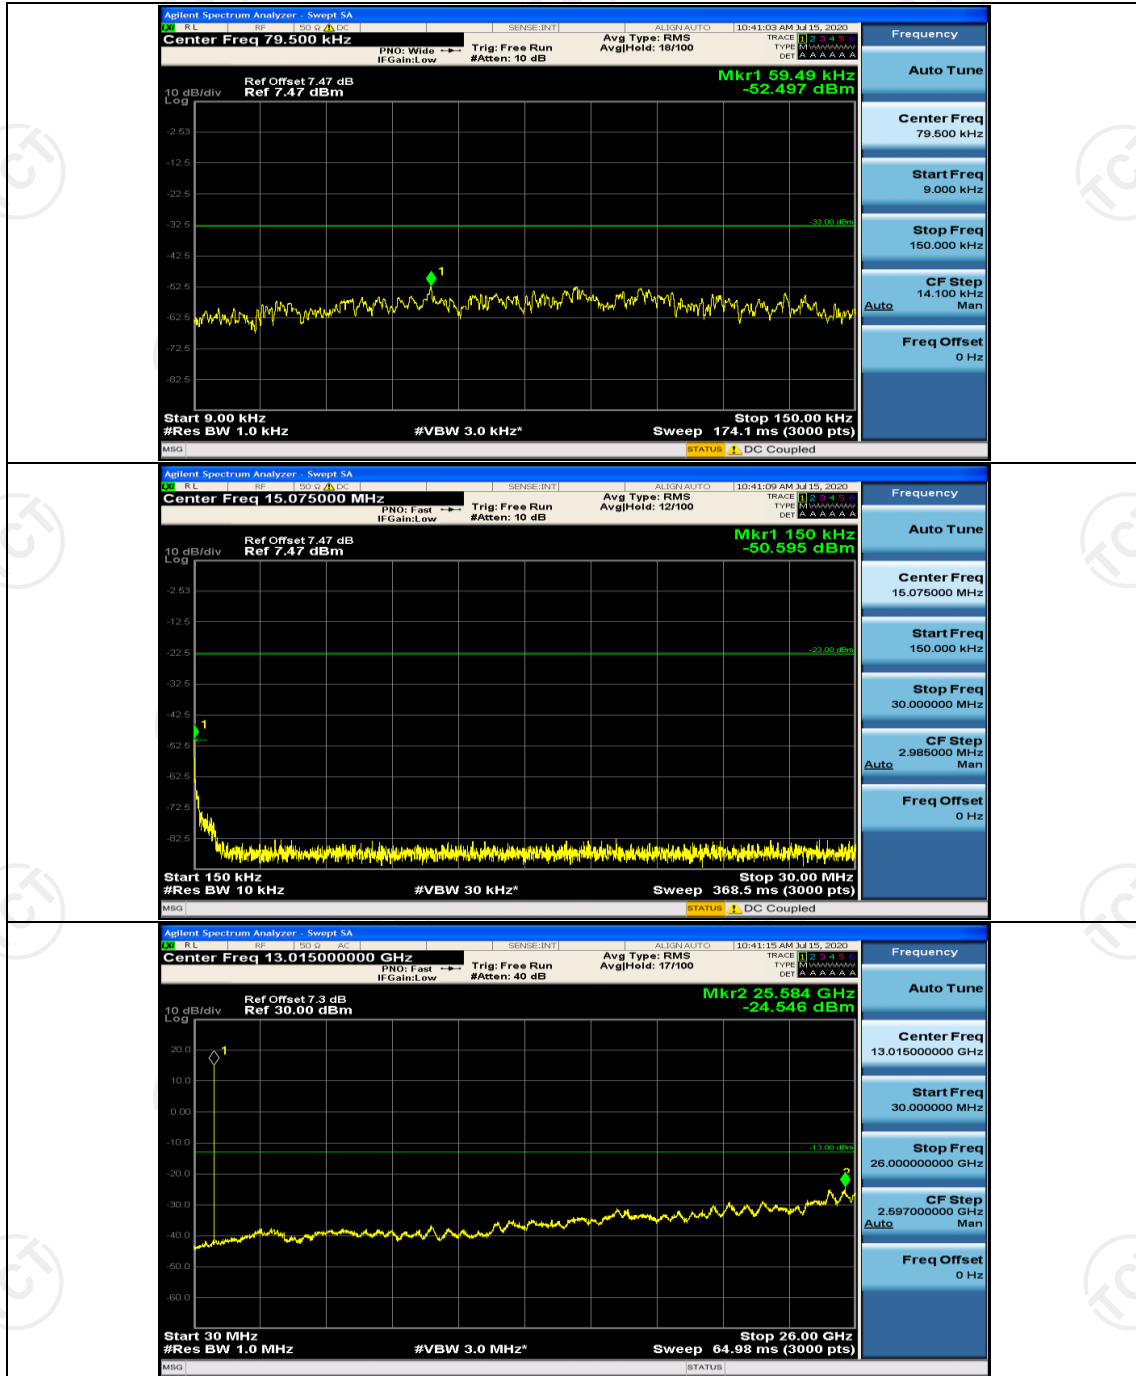

Channel Bandwidth: 15 MHz

(Channel Bandwidth: 15 MHz)_LCH_QPSK_1RB#0

(Channel Bandwidth: 15 MHz)_MCH_QPSK_1RB#0

(Channel Bandwidth: 15 MHz)_HCH_QPSK_1RB#0

(Channel Bandwidth: 15 MHz)_LCH_16QAM_1RB#0