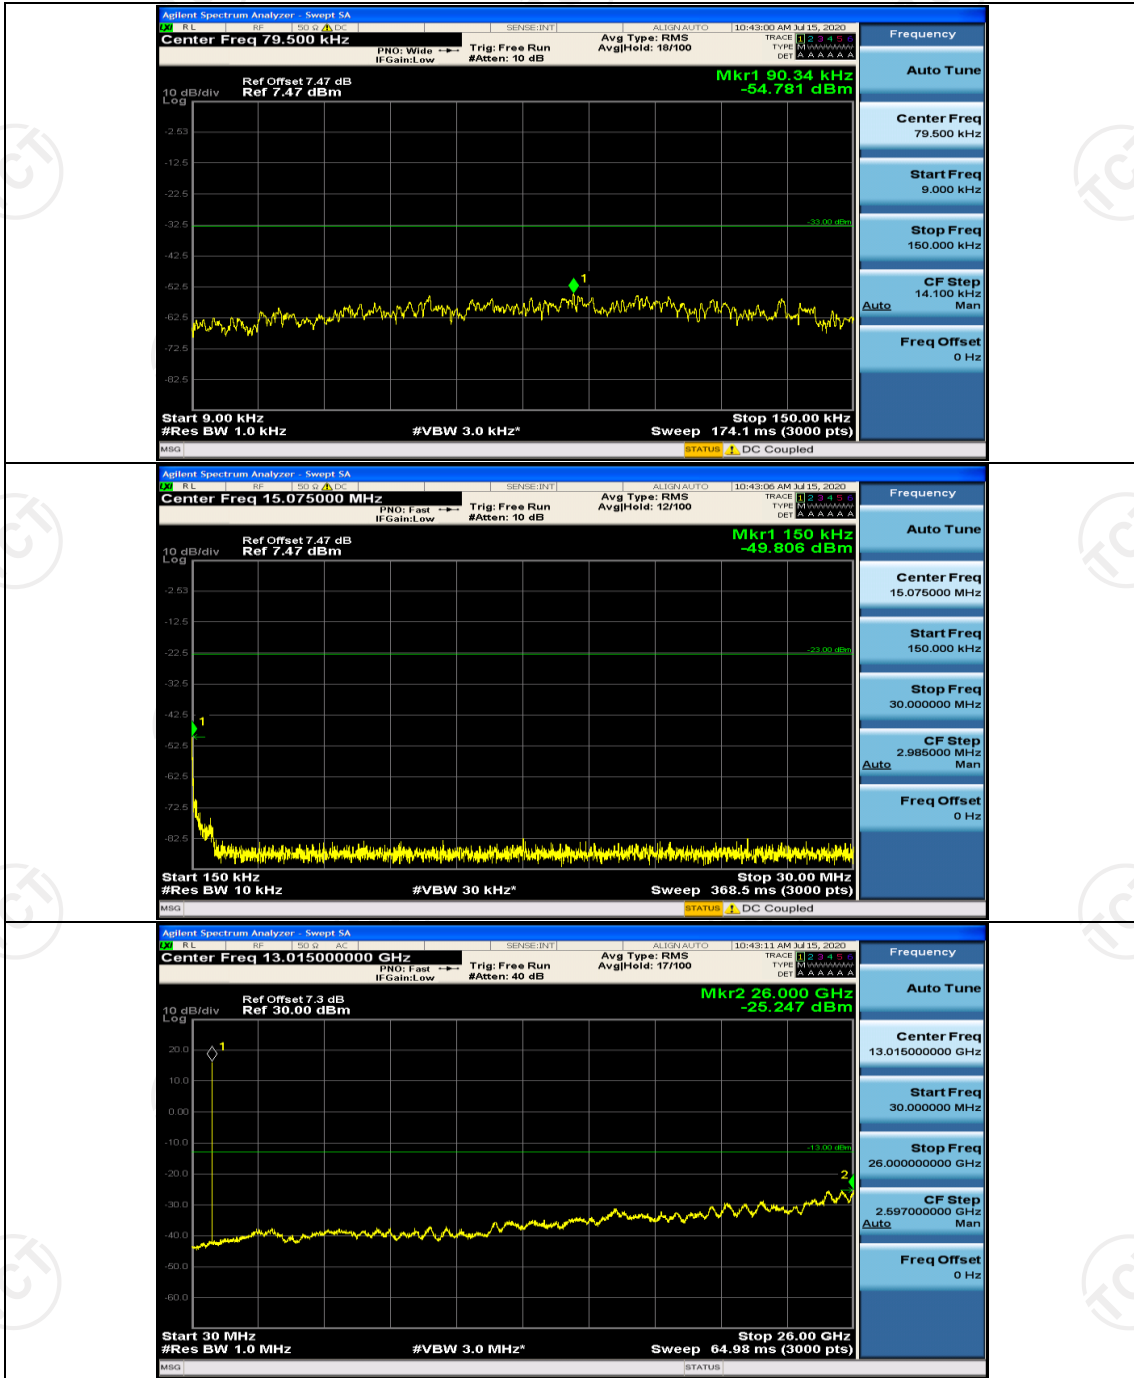

Channel Bandwidth: 15 MHz

(Channel Bandwidth: 15 MHz)_LCH_QPSK_1RB#0

(Channel Bandwidth: 15 MHz)_MCH_QPSK_1RB#0

(Channel Bandwidth: 15 MHz)_HCH_QPSK_1RB#0

(Channel Bandwidth: 15 MHz)_LCH_16QAM_1RB#0