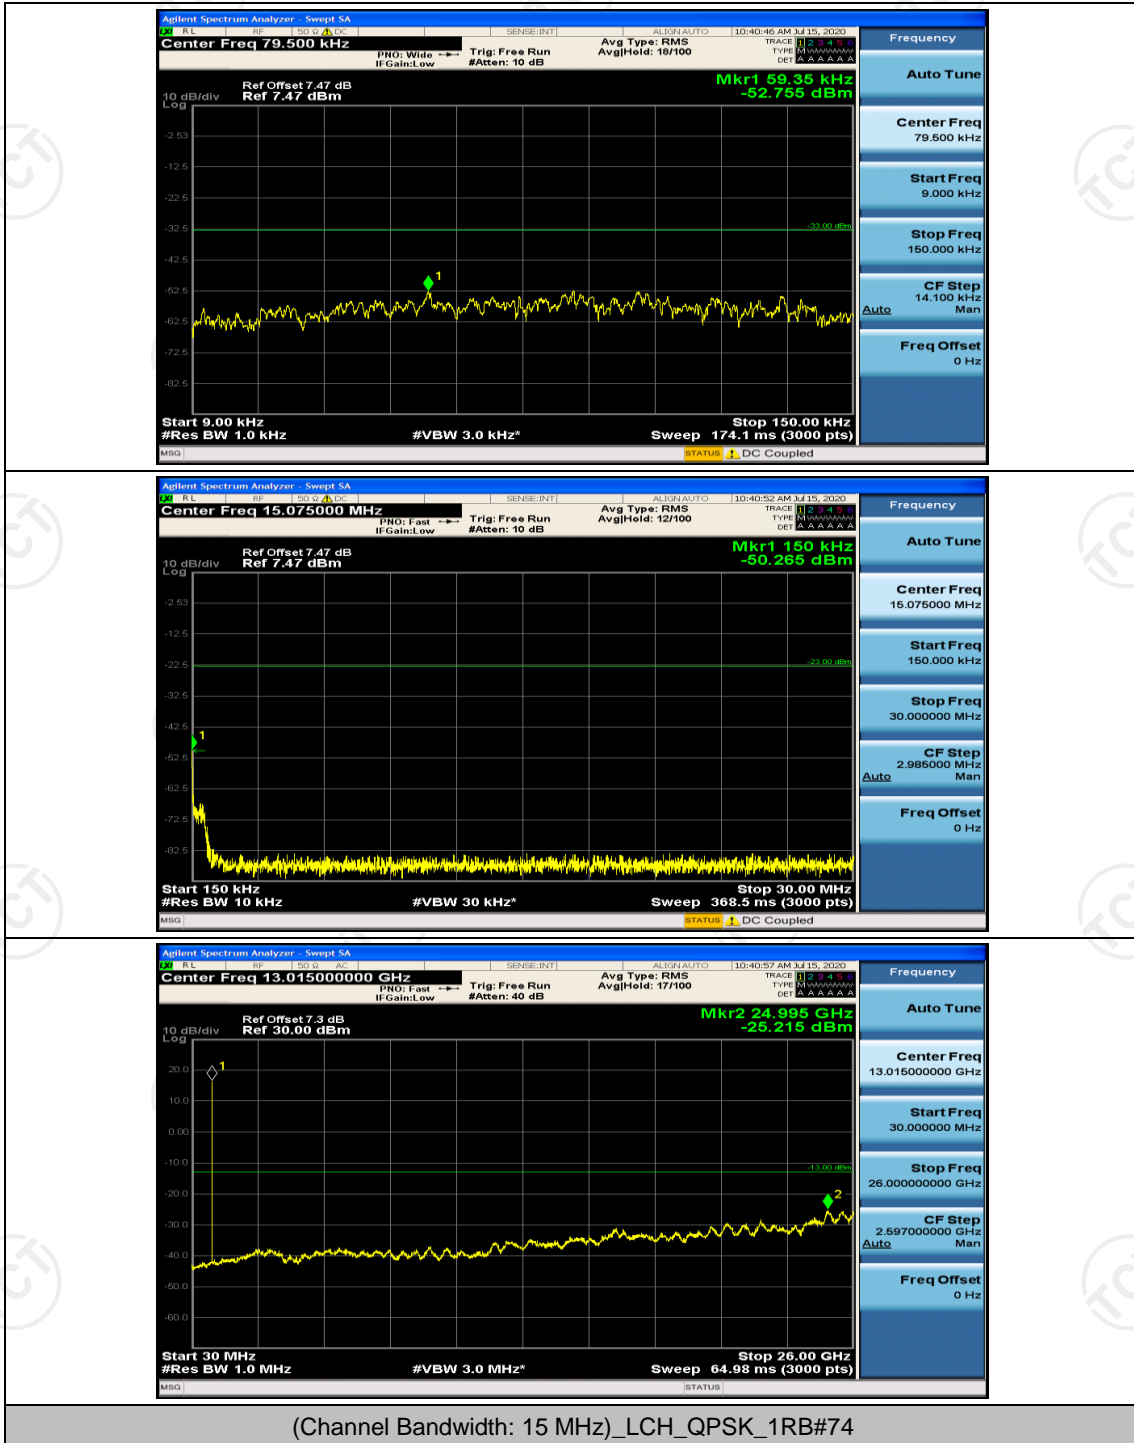

Channel Bandwidth: 15 MHz

(Channel Bandwidth: 15 MHz)_LCH_QPSK_1RB#0

(Channel Bandwidth: 15 MHz)_MCH_QPSK_1RB#0

(Channel Bandwidth: 15 MHz)_HCH_QPSK_1RB#0

(Channel Bandwidth: 15 MHz)_LCH_16QAM_1RB#0