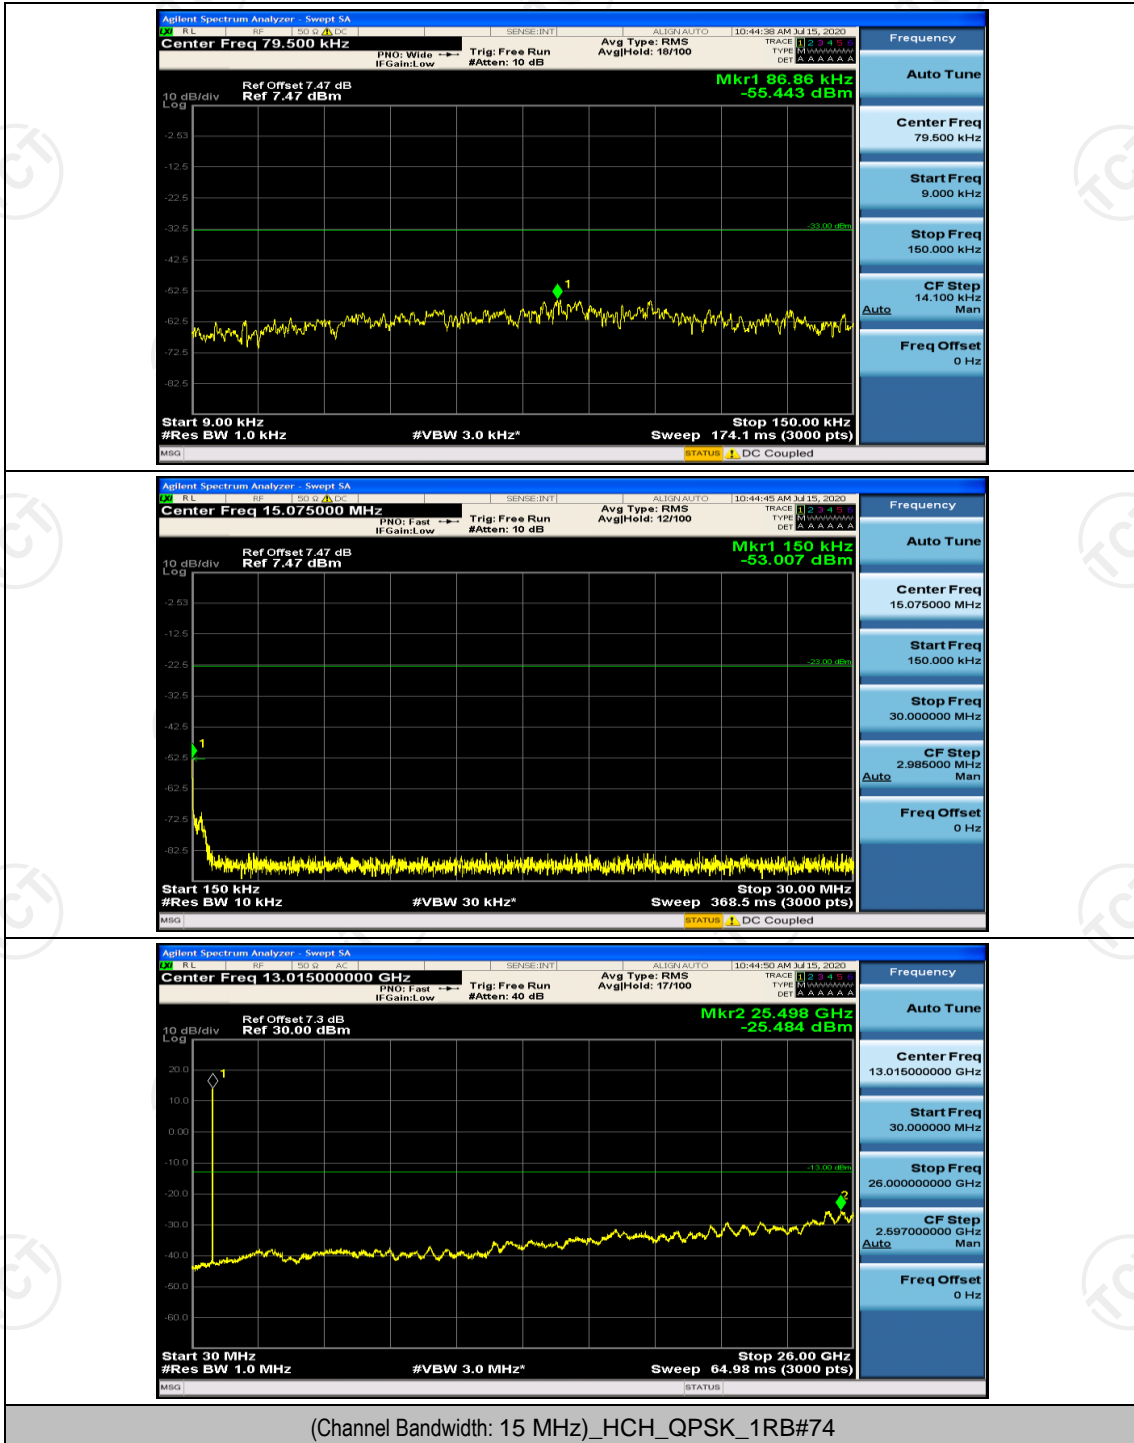

Channel Bandwidth: 15 MHz

(Channel Bandwidth: 15 MHz)_LCH_QPSK_1RB#0

(Channel Bandwidth: 15 MHz)_MCH_QPSK_1RB#0

(Channel Bandwidth: 15 MHz)_HCH_QPSK_1RB#0

(Channel Bandwidth: 15 MHz)_LCH_16QAM_1RB#0