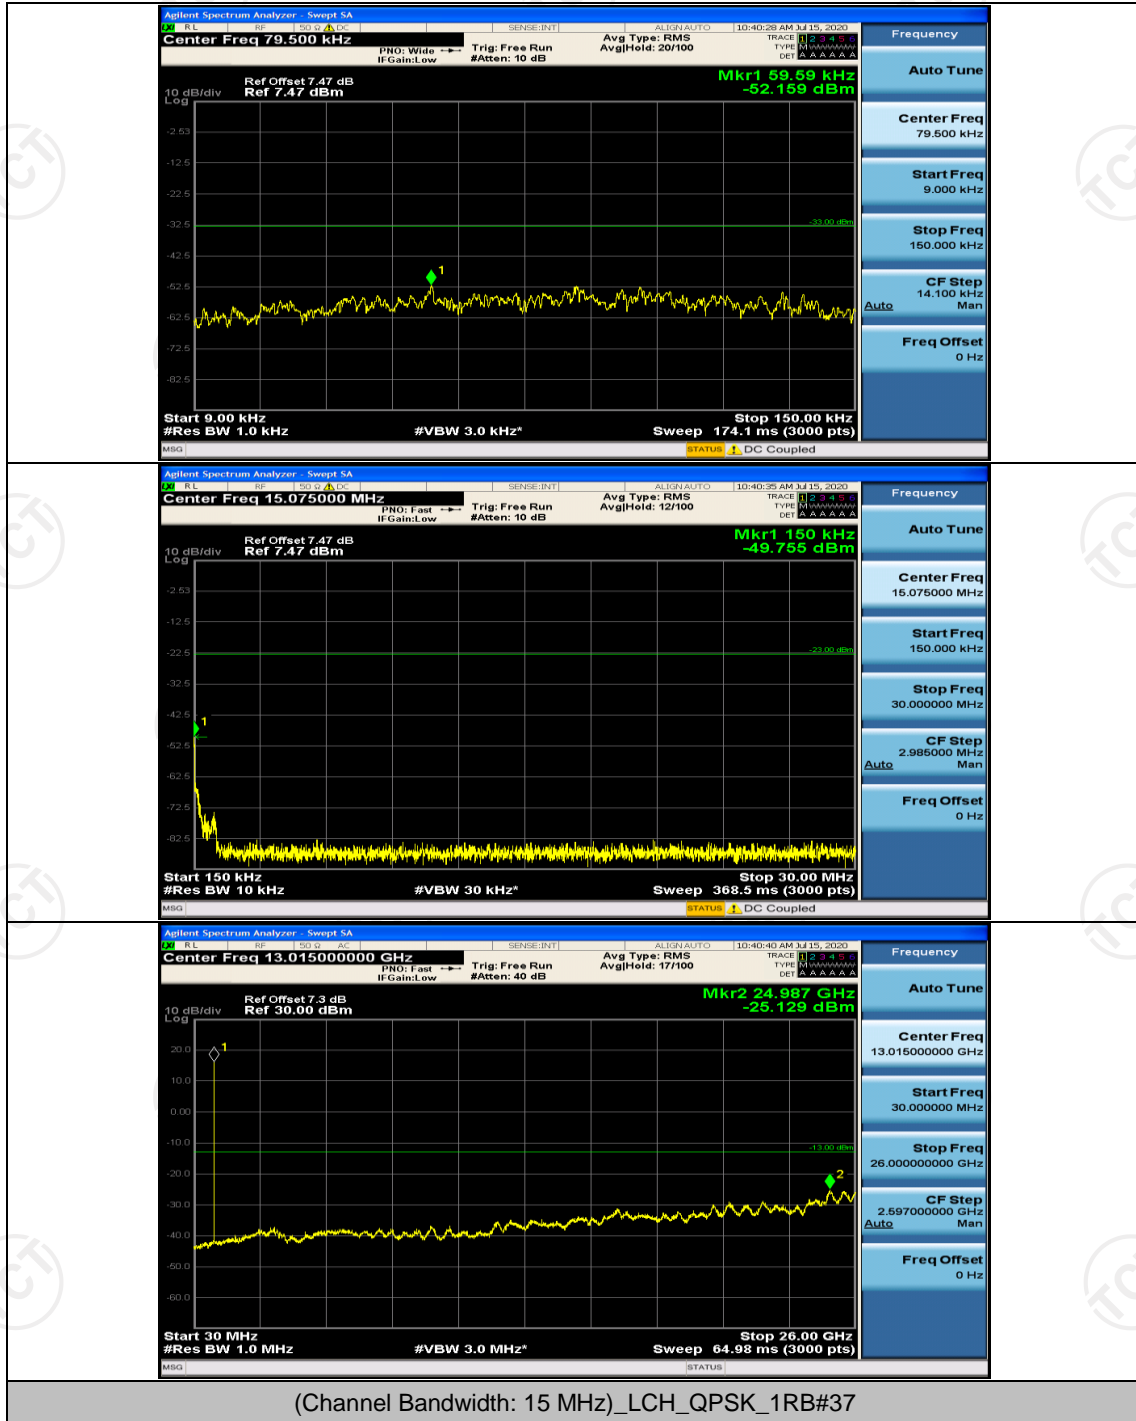

Channel Bandwidth: 15 MHz

(Channel Bandwidth: 15 MHz)_LCH_QPSK_1RB#0

(Channel Bandwidth: 15 MHz)_MCH_QPSK_1RB#0

(Channel Bandwidth: 15 MHz)_HCH_QPSK_1RB#0

(Channel Bandwidth: 15 MHz)_LCH_16QAM_1RB#0