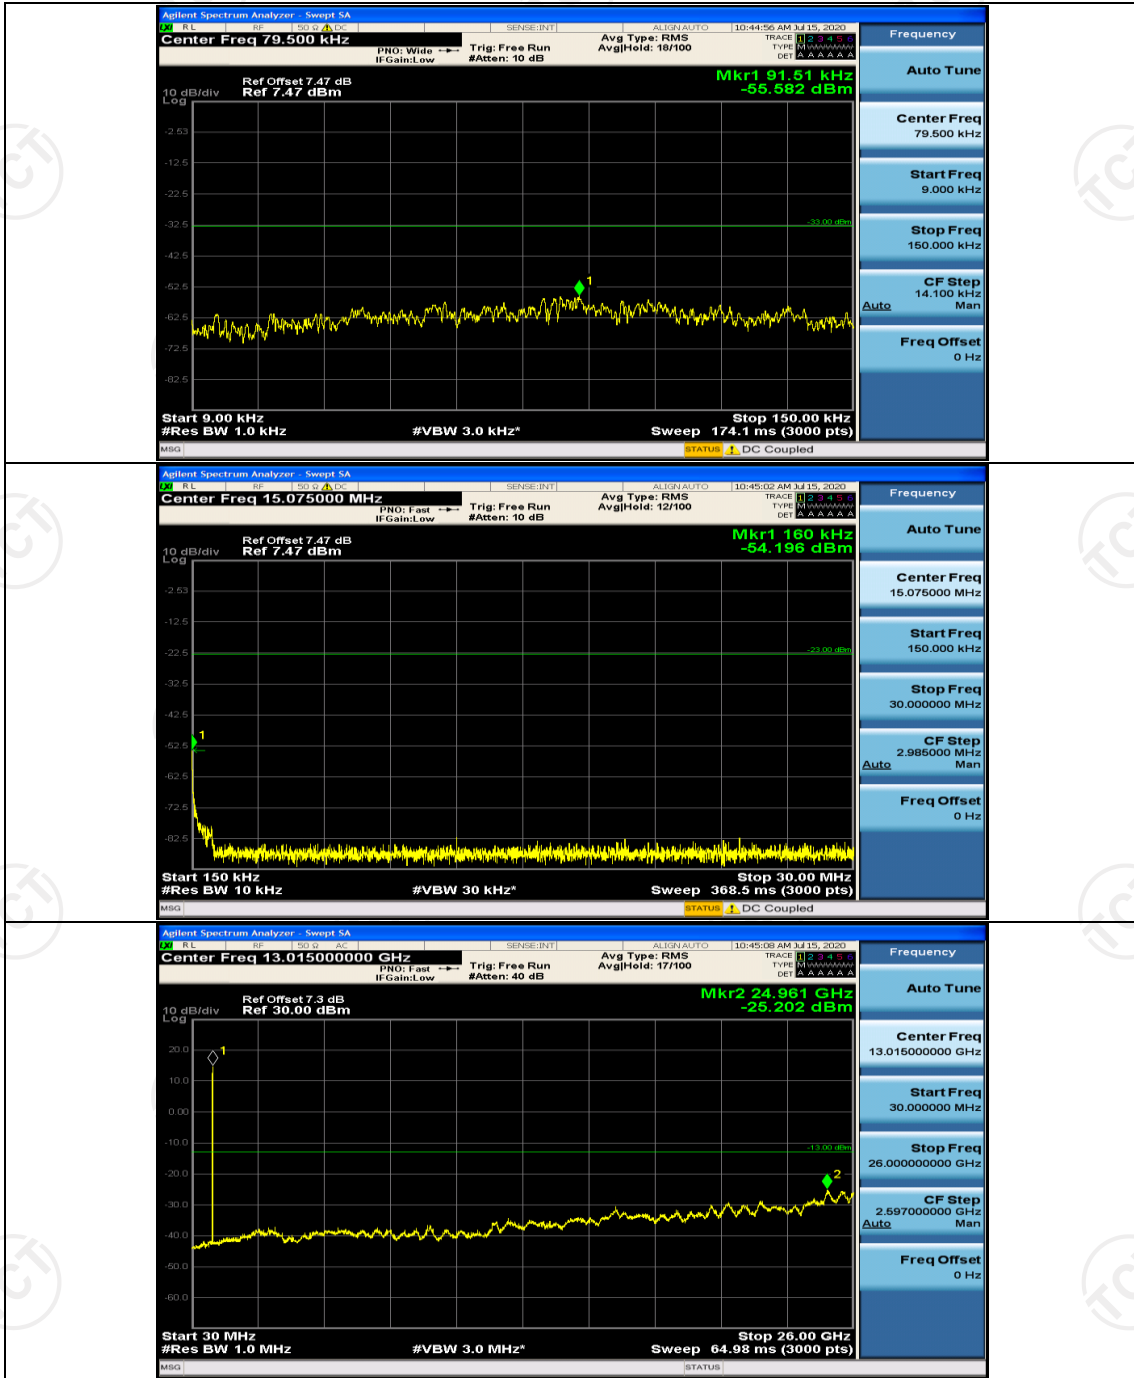

Channel Bandwidth: 15 MHz

(Channel Bandwidth: 15 MHz)_LCH_QPSK_1RB#0

(Channel Bandwidth: 15 MHz)_MCH_QPSK_1RB#0

(Channel Bandwidth: 15 MHz)_HCH_QPSK_1RB#0

(Channel Bandwidth: 15 MHz)_LCH_16QAM_1RB#0