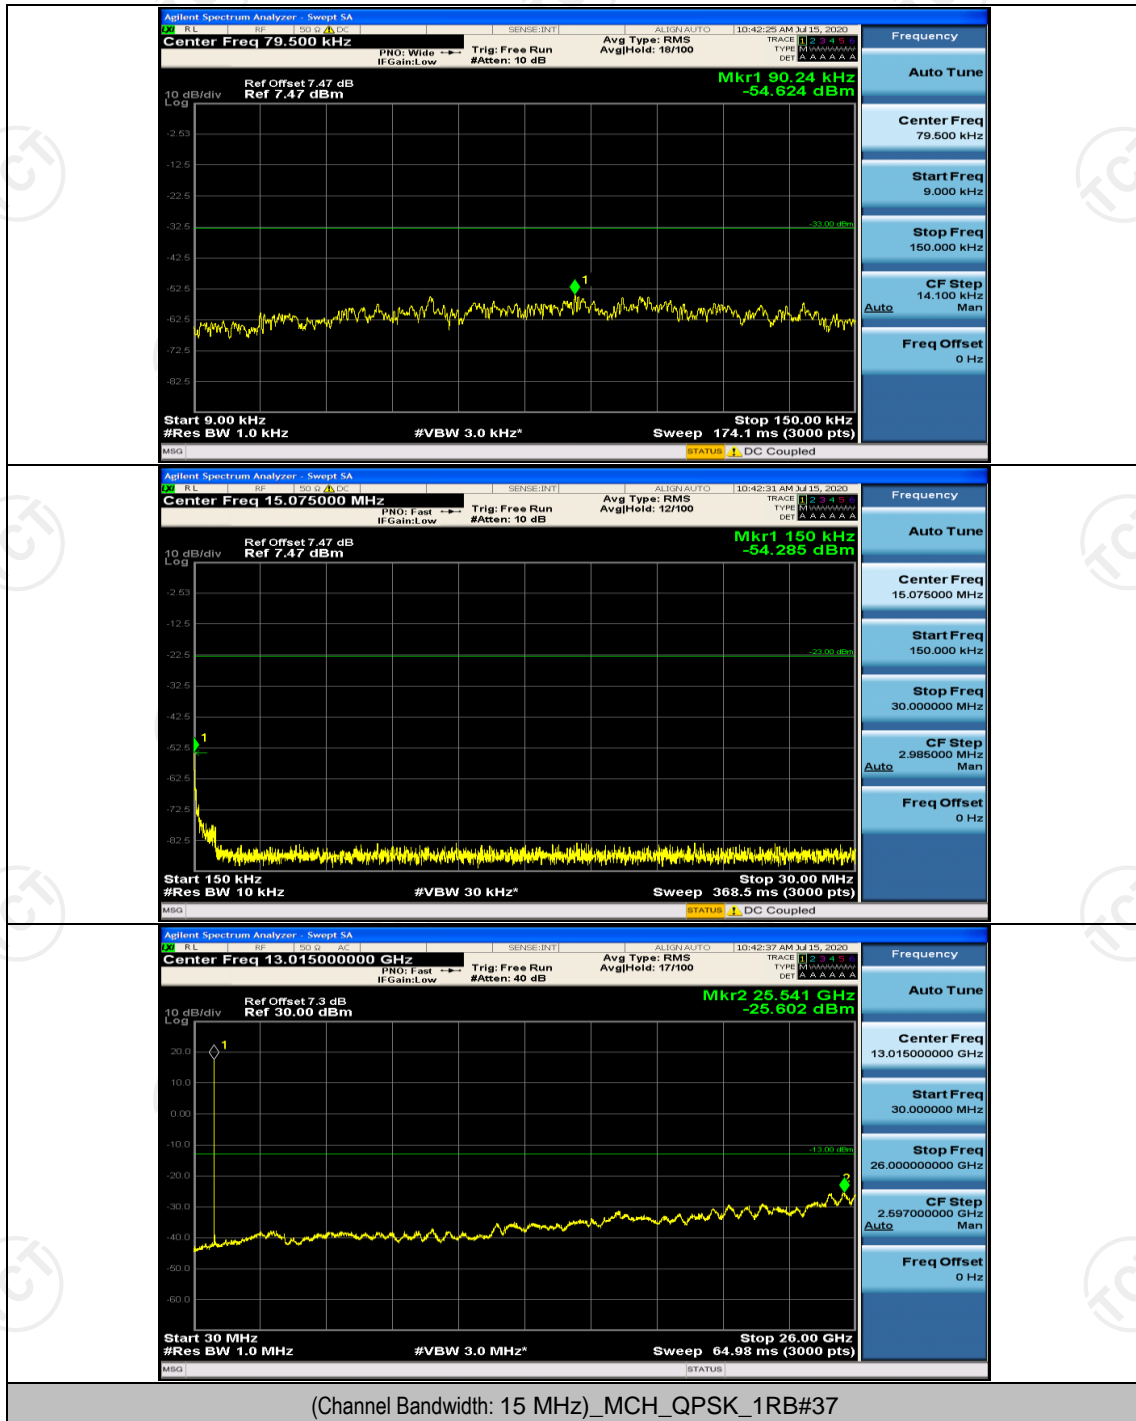

Channel Bandwidth: 15 MHz

(Channel Bandwidth: 15 MHz)_LCH_QPSK_1RB#0

(Channel Bandwidth: 15 MHz)_MCH_QPSK_1RB#0

(Channel Bandwidth: 15 MHz)_HCH_QPSK_1RB#0

(Channel Bandwidth: 15 MHz)_LCH_16QAM_1RB#0