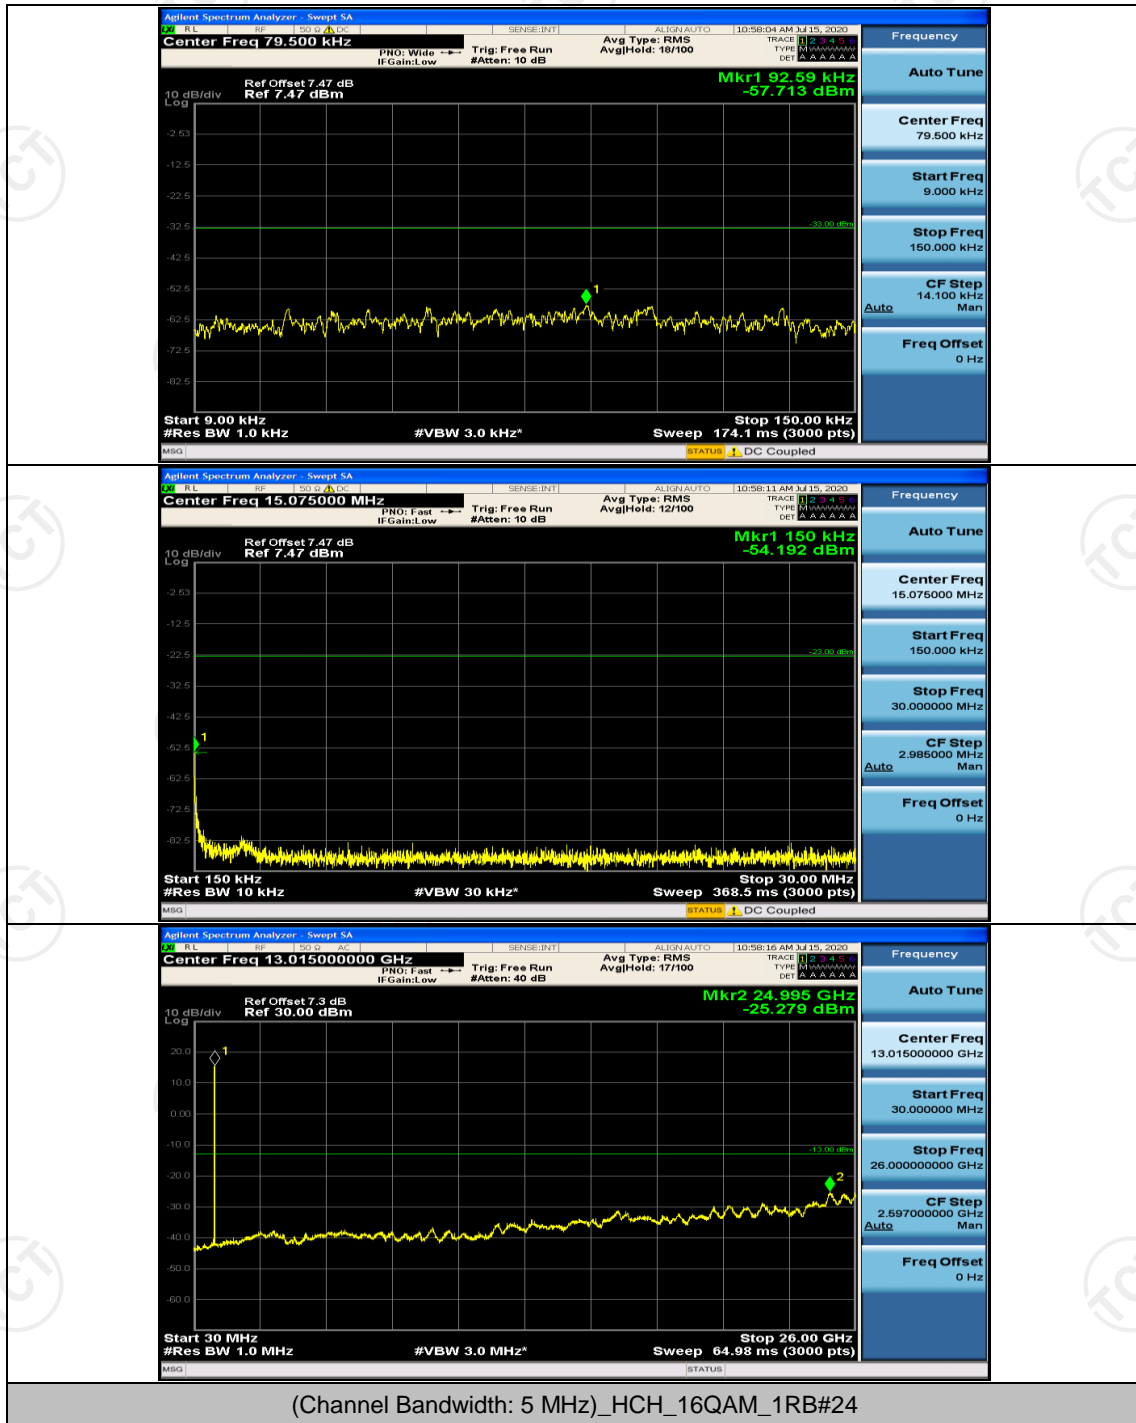

Channel Bandwidth: 5 MHz

(Channel Bandwidth: 5 MHz)\_LCH\_QPSK\_1RB#0

**Channel Bandwidth: 10 MHz**

Channel Bandwidth: 10 MHz\_LCH\_QPSK\_1RB#0