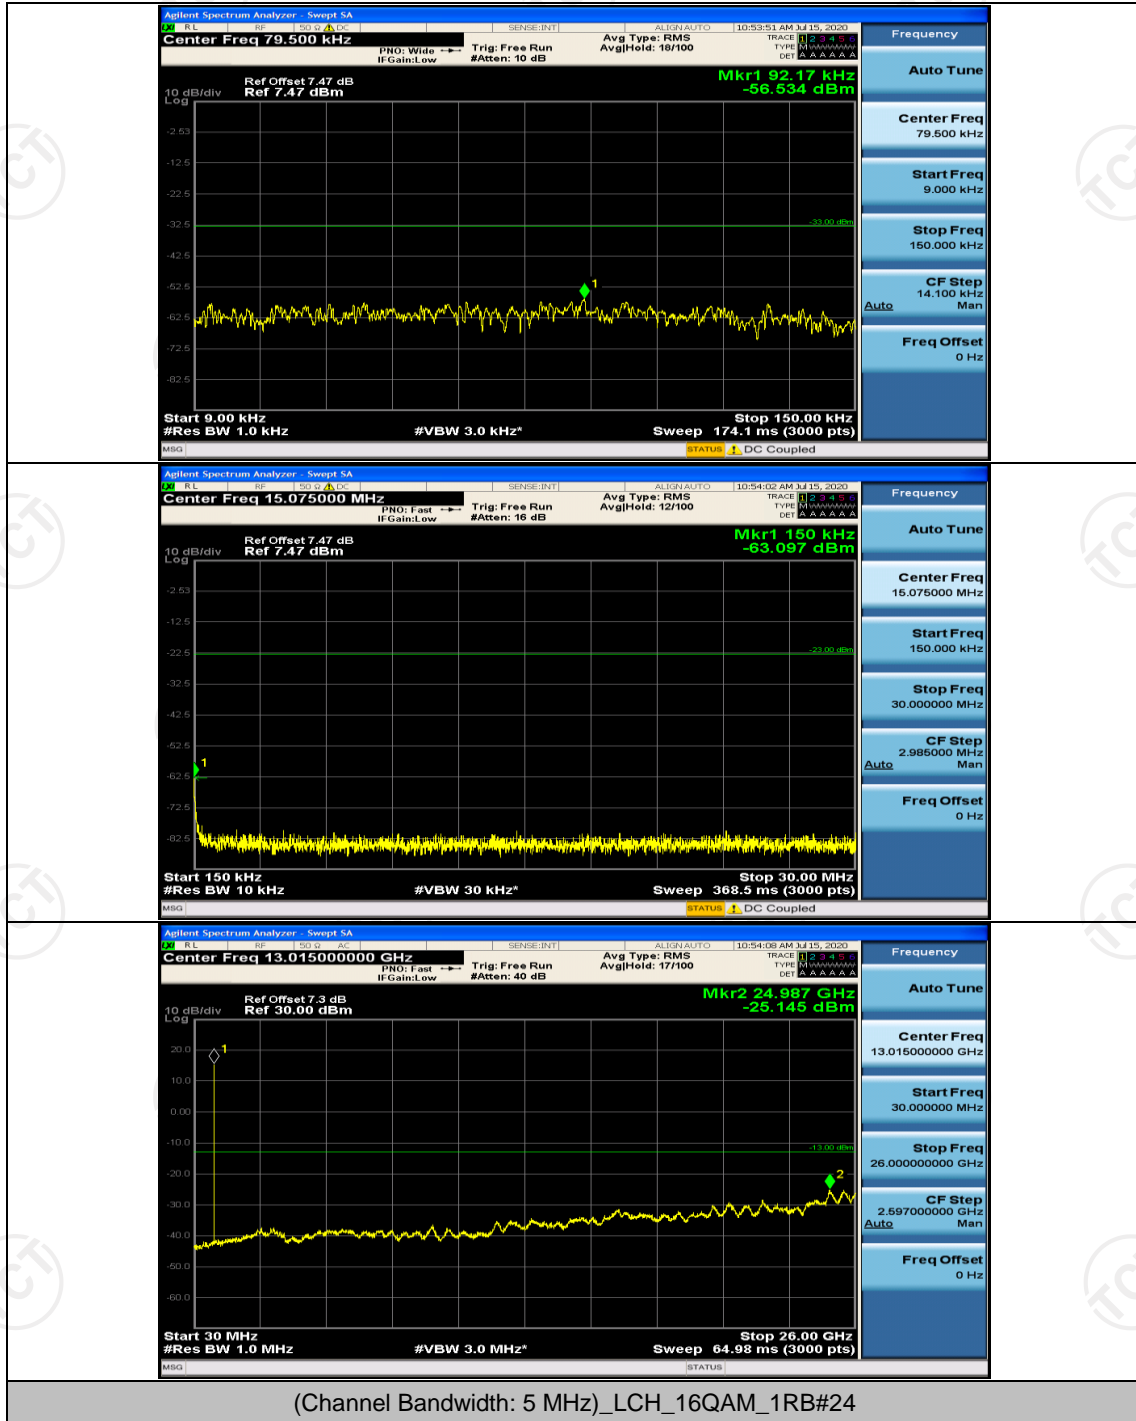

Channel Bandwidth: 5 MHz

(Channel Bandwidth: 5 MHz)\_LCH\_QPSK\_1RB#0

**Channel Bandwidth: 10 MHz**

Channel Bandwidth: 10 MHz\_LCH\_QPSK\_1RB#0