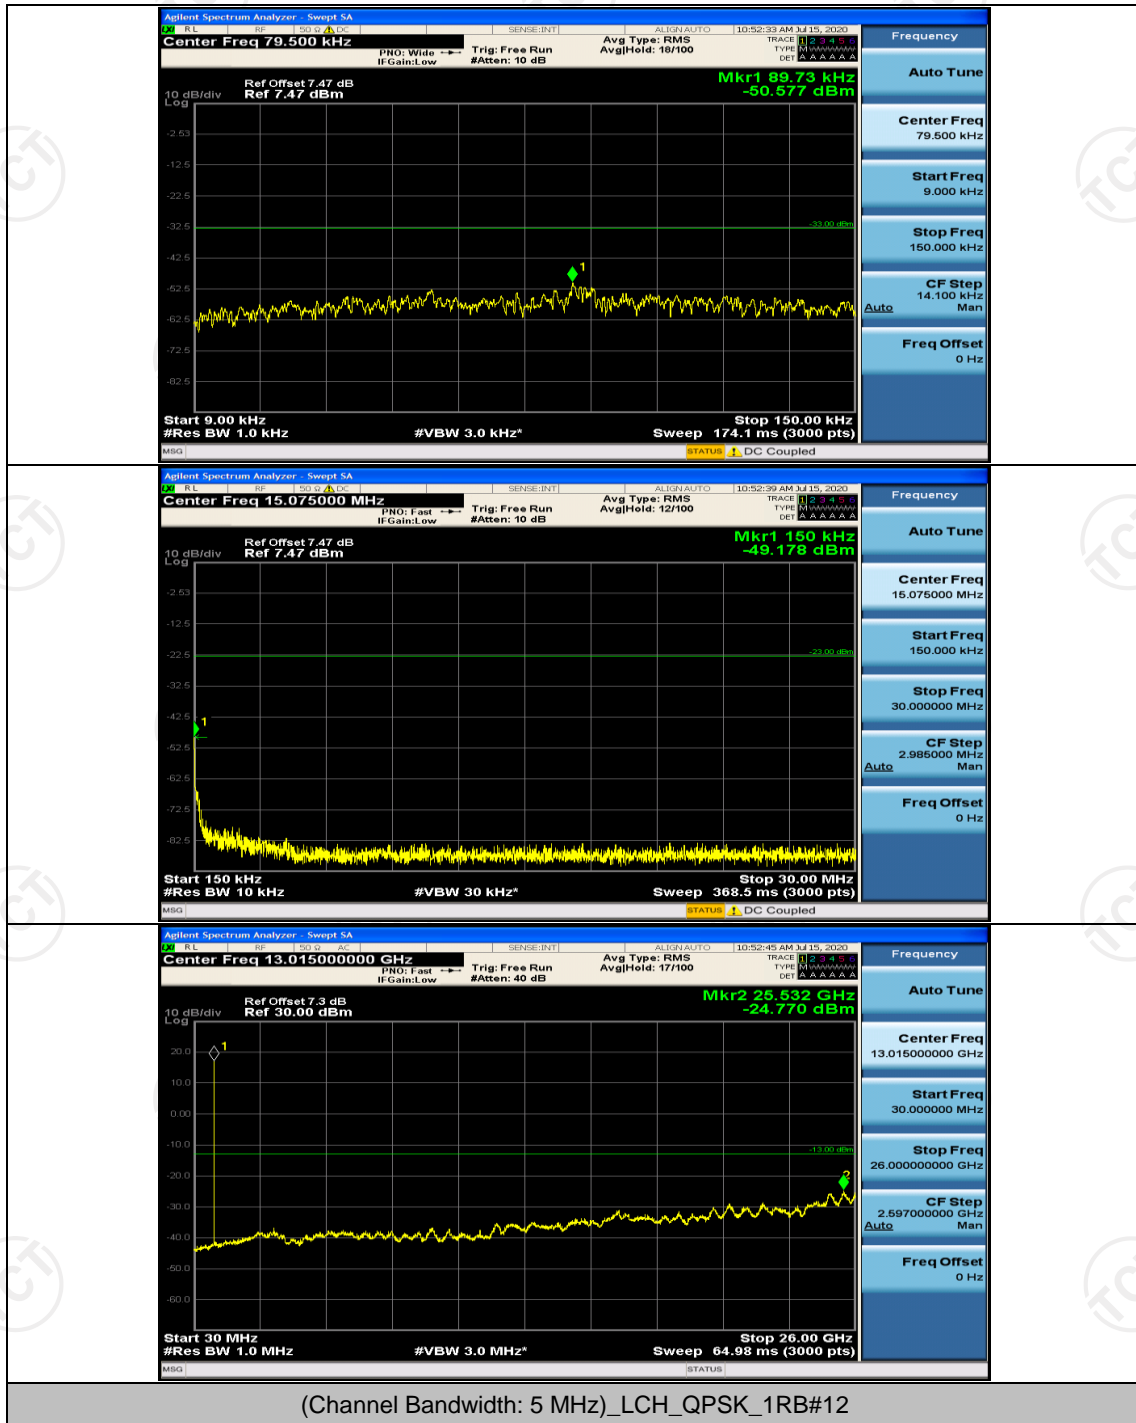

Channel Bandwidth: 5 MHz

(Channel Bandwidth: 5 MHz)\_LCH\_QPSK\_1RB#0

**Channel Bandwidth: 10 MHz**

Channel Bandwidth: 10 MHz\_LCH\_QPSK\_1RB#0