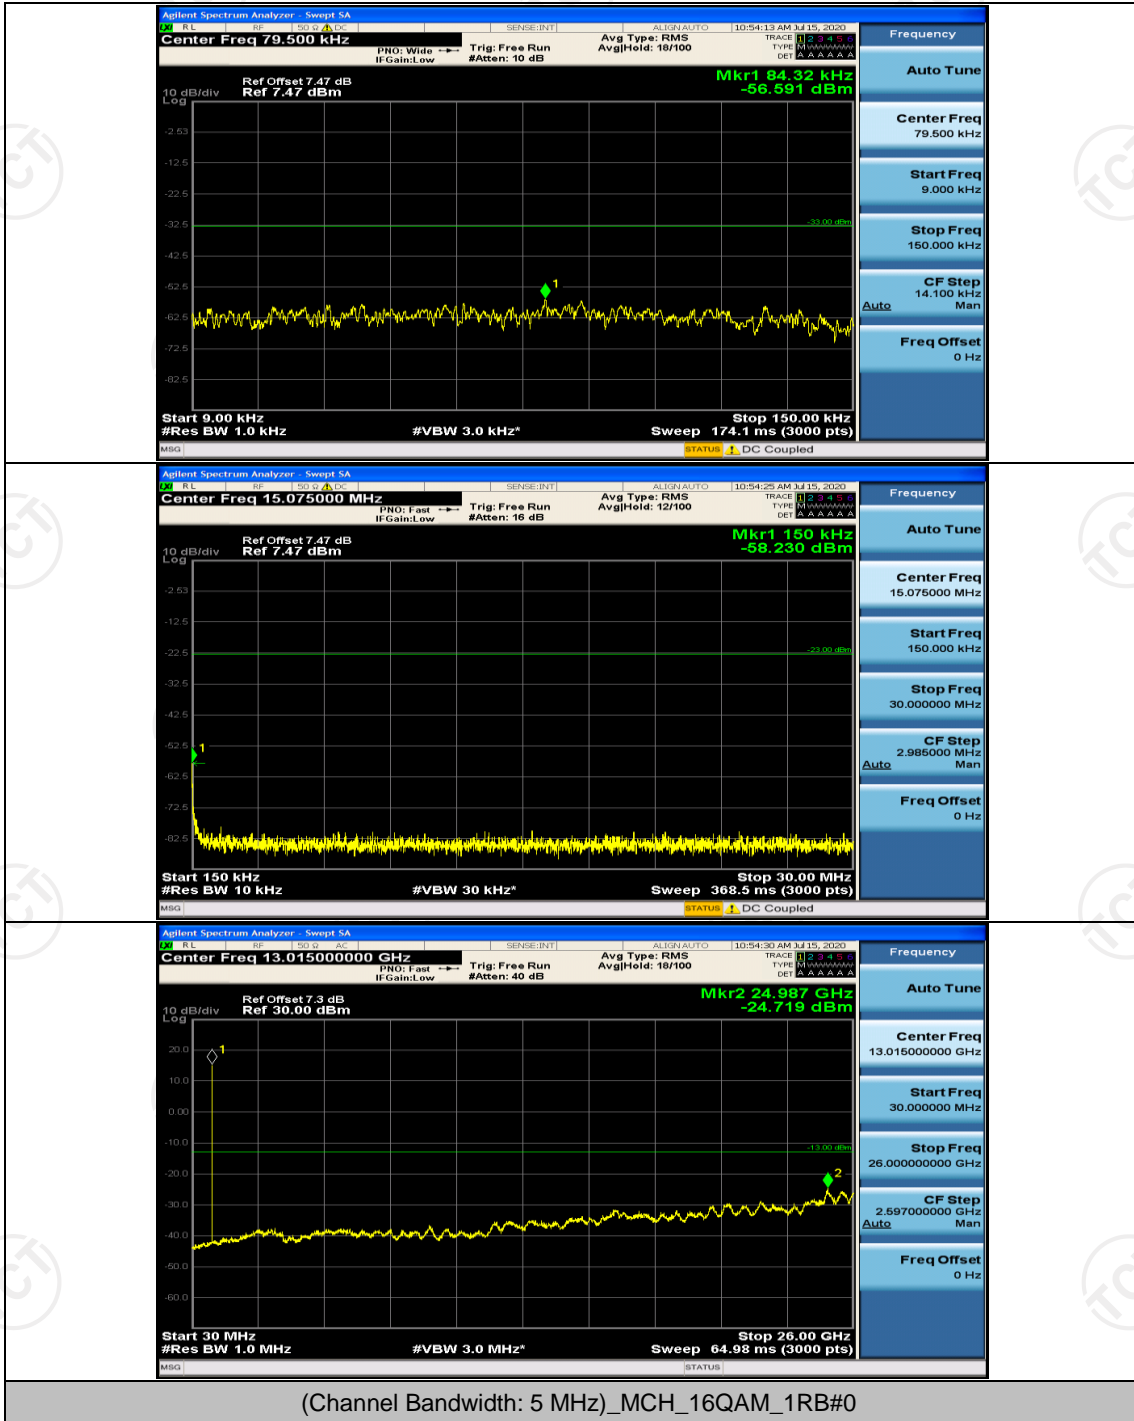

Channel Bandwidth: 5 MHz

(Channel Bandwidth: 5 MHz)\_LCH\_QPSK\_1RB#0

**Channel Bandwidth: 10 MHz**

Channel Bandwidth: 10 MHz\_LCH\_QPSK\_1RB#0