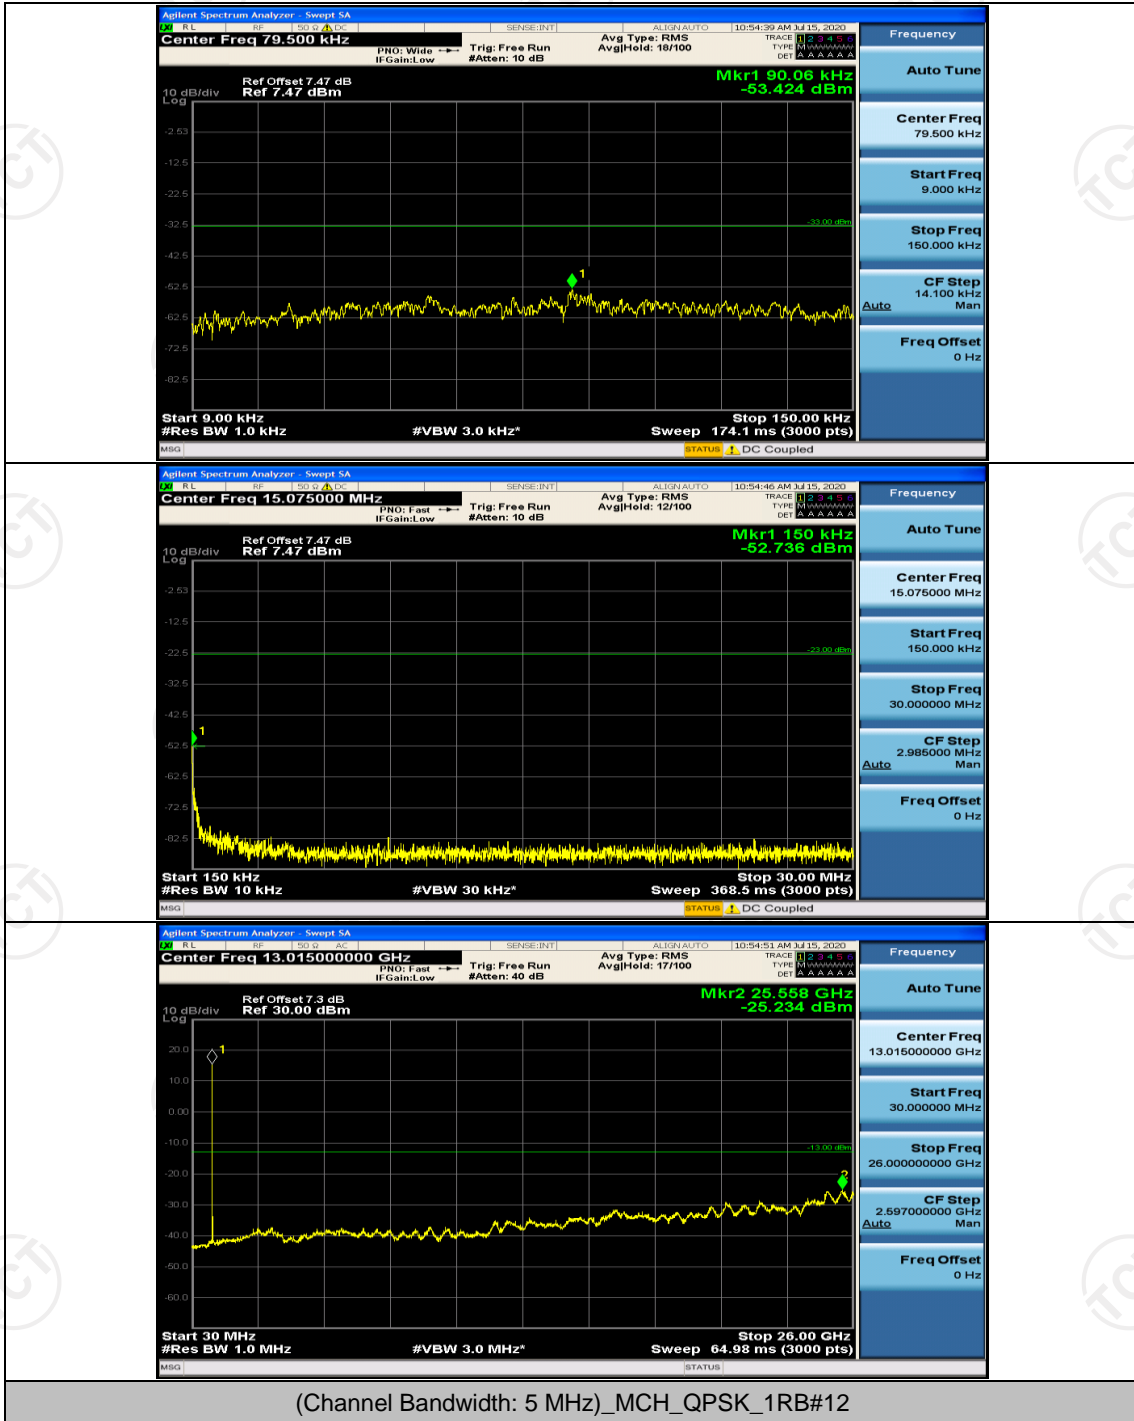

Channel Bandwidth: 5 MHz

(Channel Bandwidth: 5 MHz)\_LCH\_QPSK\_1RB#0

**Channel Bandwidth: 10 MHz**

Channel Bandwidth: 10 MHz\_LCH\_QPSK\_1RB#0