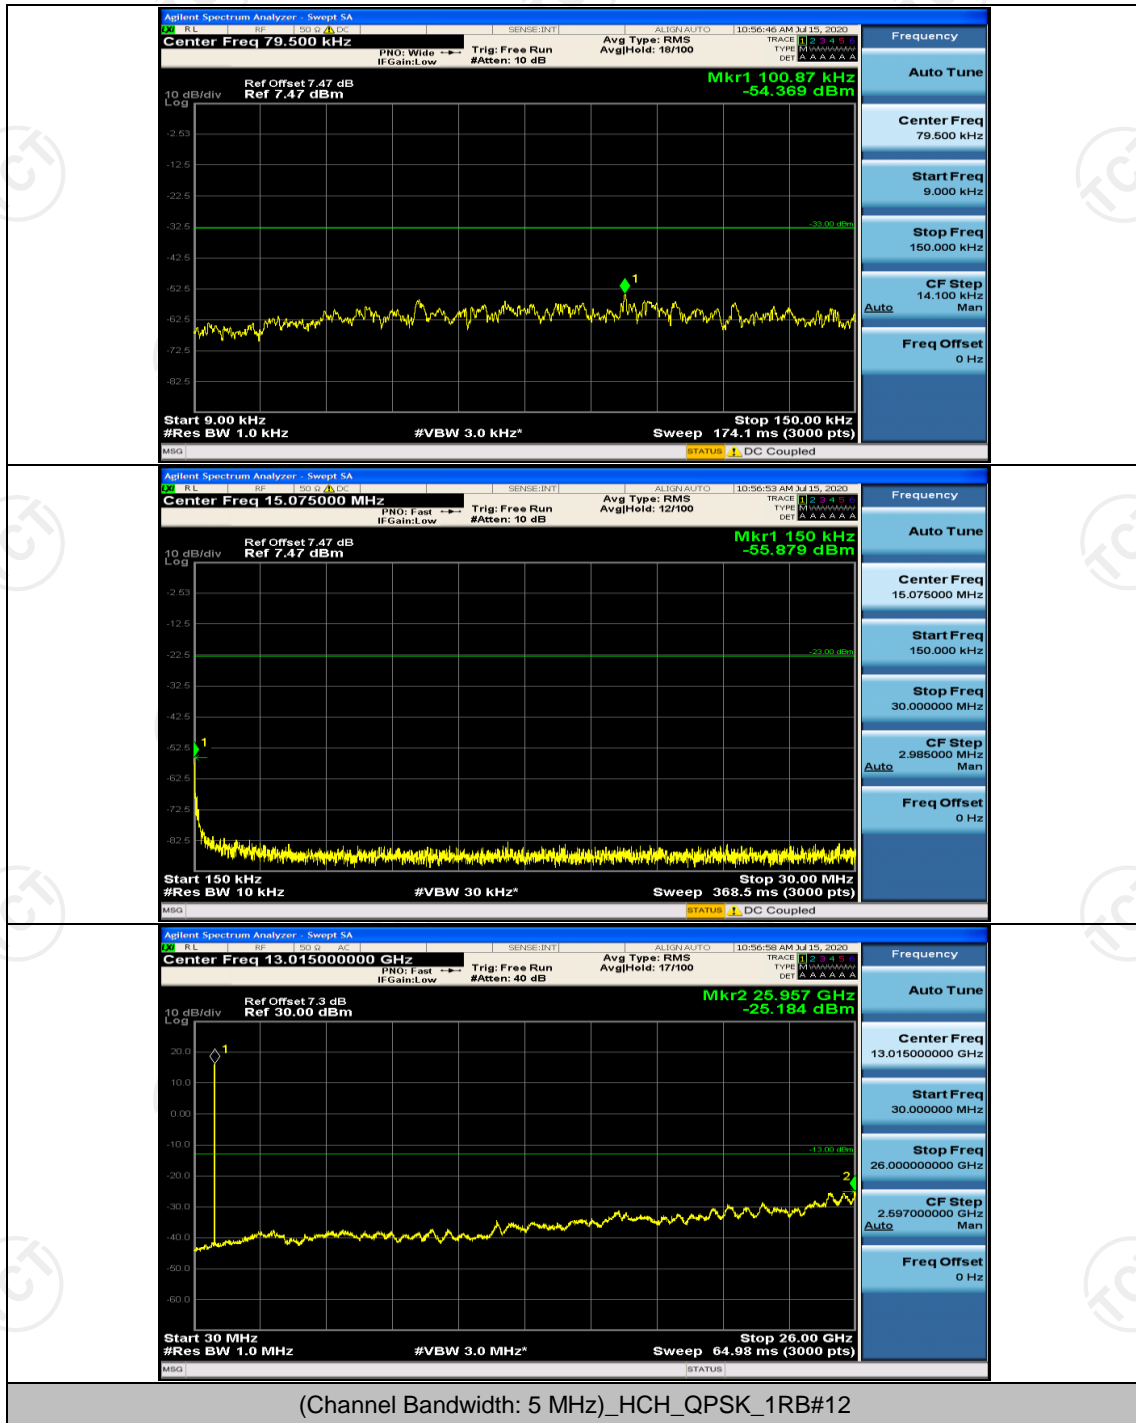

Channel Bandwidth: 5 MHz

(Channel Bandwidth: 5 MHz)\_LCH\_QPSK\_1RB#0

**Channel Bandwidth: 10 MHz**

Channel Bandwidth: 10 MHz\_LCH\_QPSK\_1RB#0