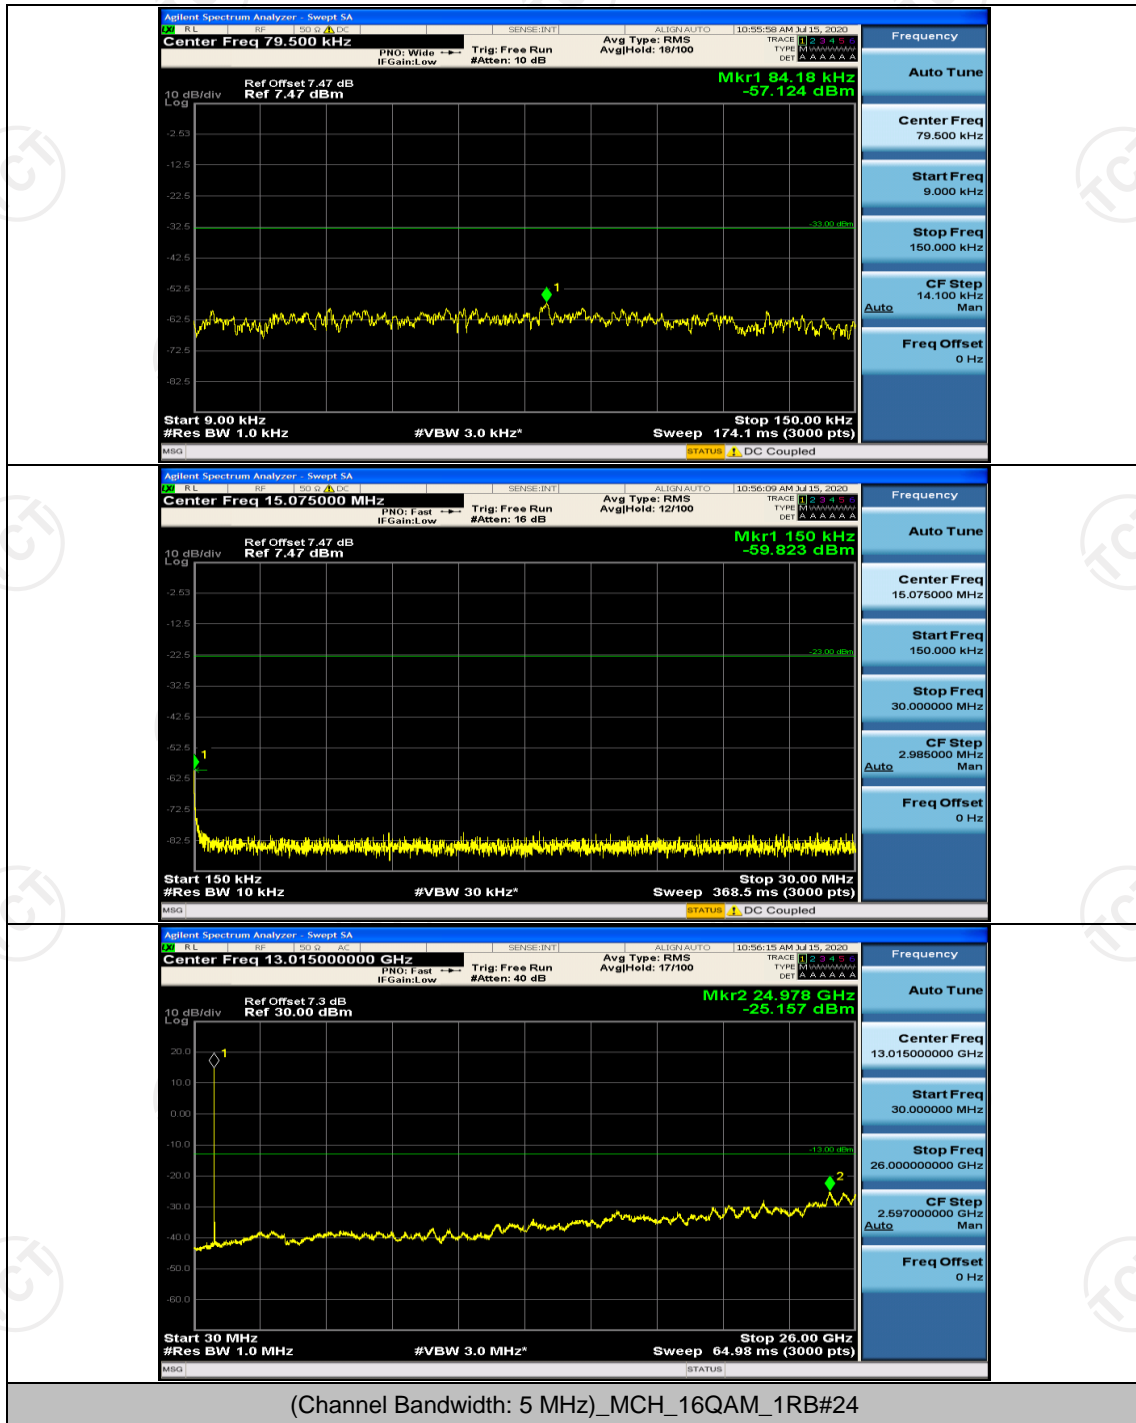

Channel Bandwidth: 5 MHz

(Channel Bandwidth: 5 MHz)\_LCH\_QPSK\_1RB#0

**Channel Bandwidth: 10 MHz**

Channel Bandwidth: 10 MHz\_LCH\_QPSK\_1RB#0