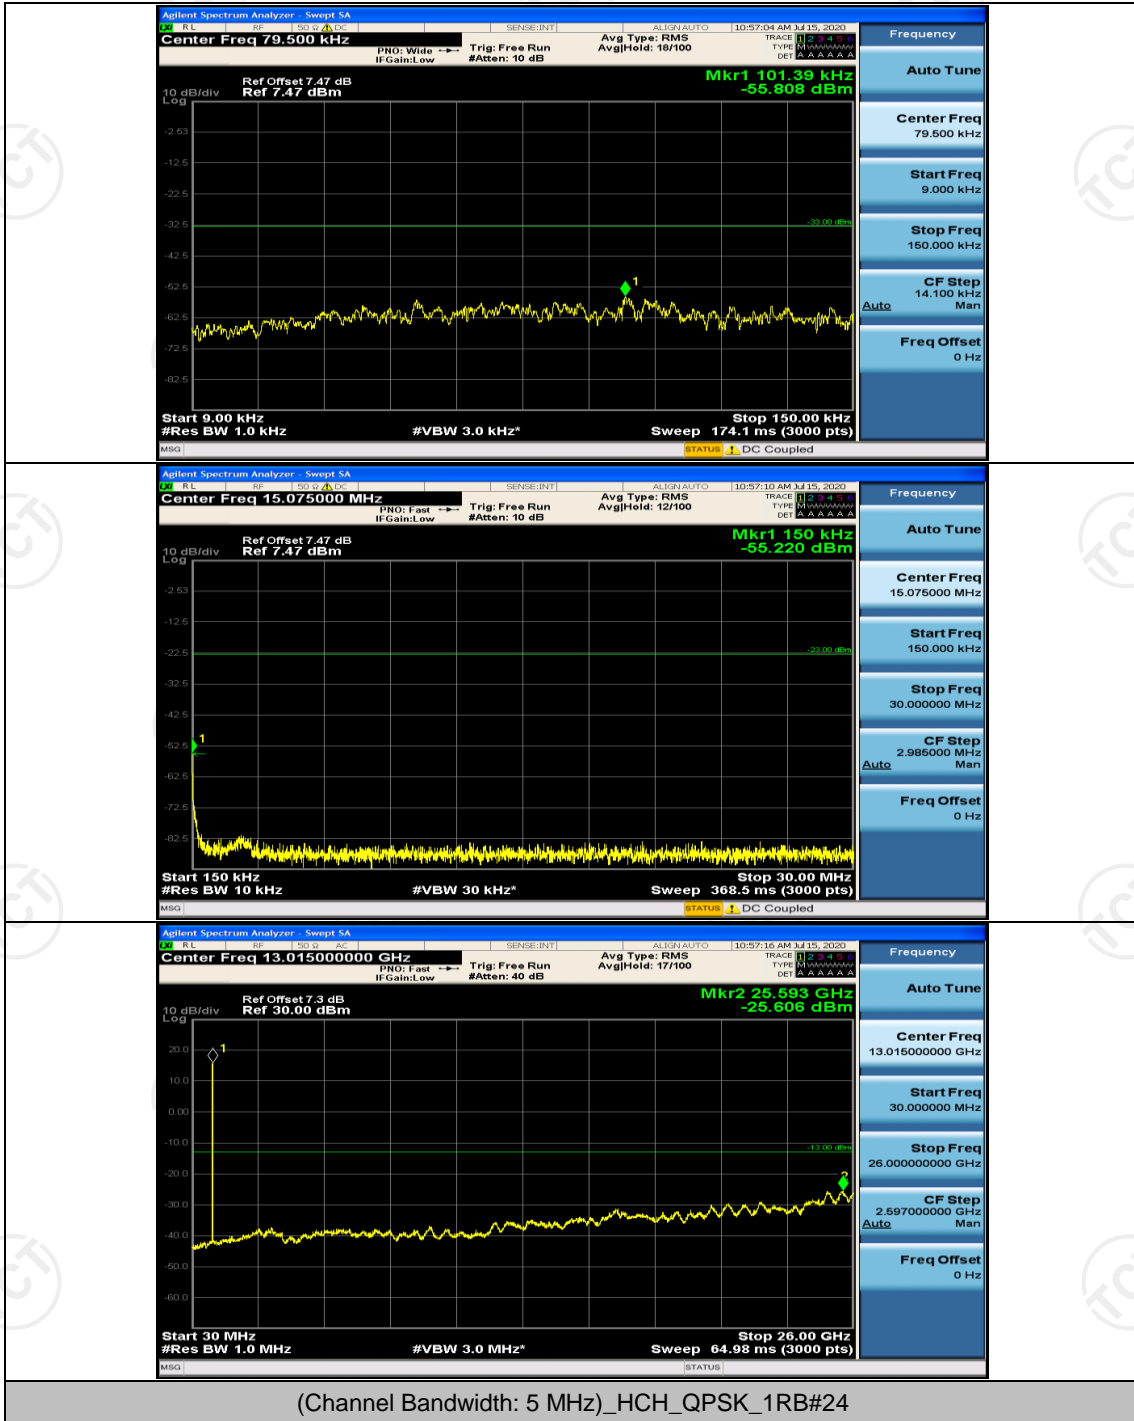

Channel Bandwidth: 5 MHz

(Channel Bandwidth: 5 MHz)\_LCH\_QPSK\_1RB#0

**Channel Bandwidth: 10 MHz**

Channel Bandwidth: 10 MHz\_LCH\_QPSK\_1RB#0