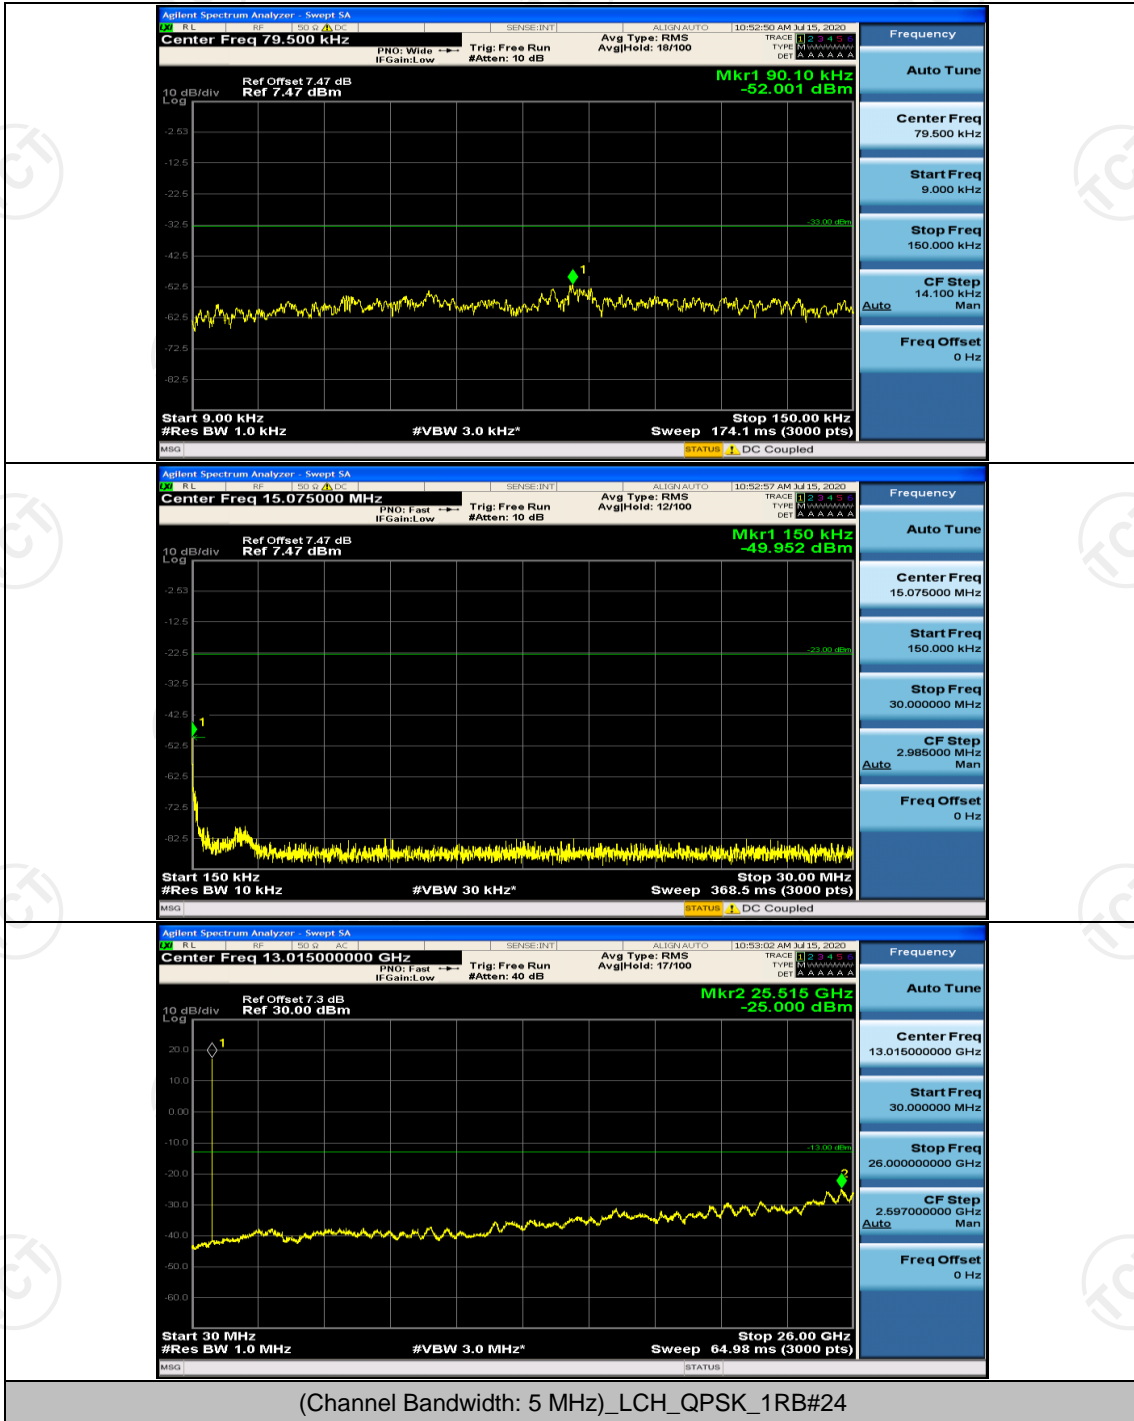

Channel Bandwidth: 5 MHz

(Channel Bandwidth: 5 MHz)\_LCH\_QPSK\_1RB#0

**Channel Bandwidth: 10 MHz**

Channel Bandwidth: 10 MHz\_LCH\_QPSK\_1RB#0