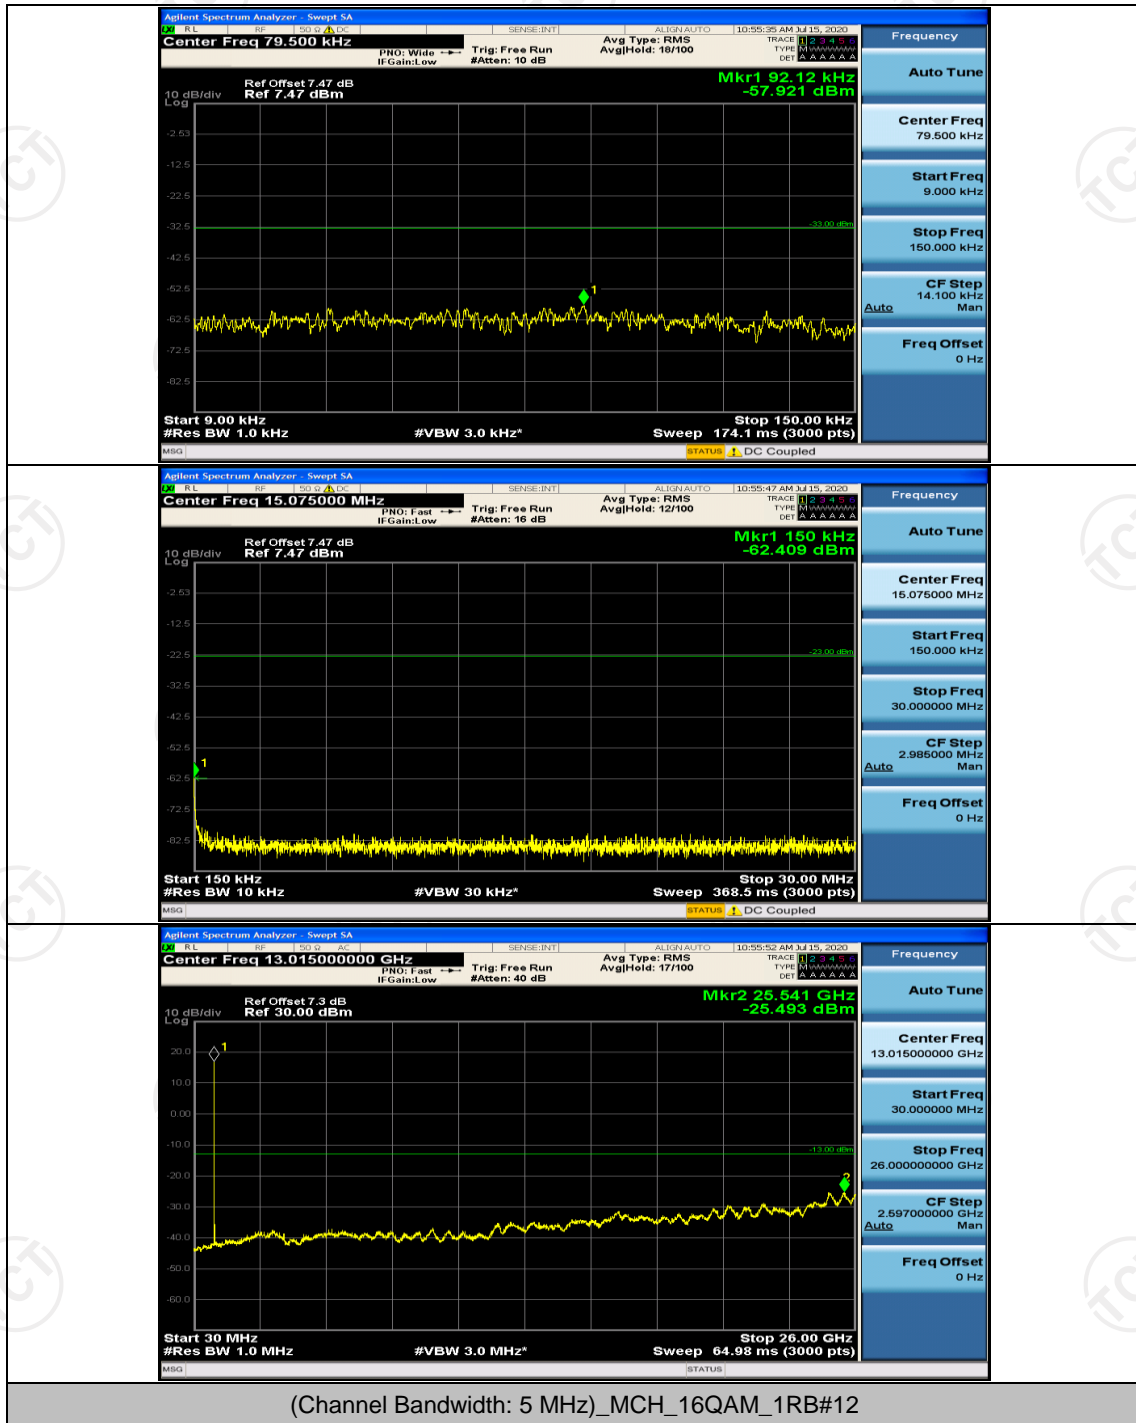

Channel Bandwidth: 5 MHz

(Channel Bandwidth: 5 MHz)\_LCH\_QPSK\_1RB#0

**Channel Bandwidth: 10 MHz**

Channel Bandwidth: 10 MHz\_LCH\_QPSK\_1RB#0