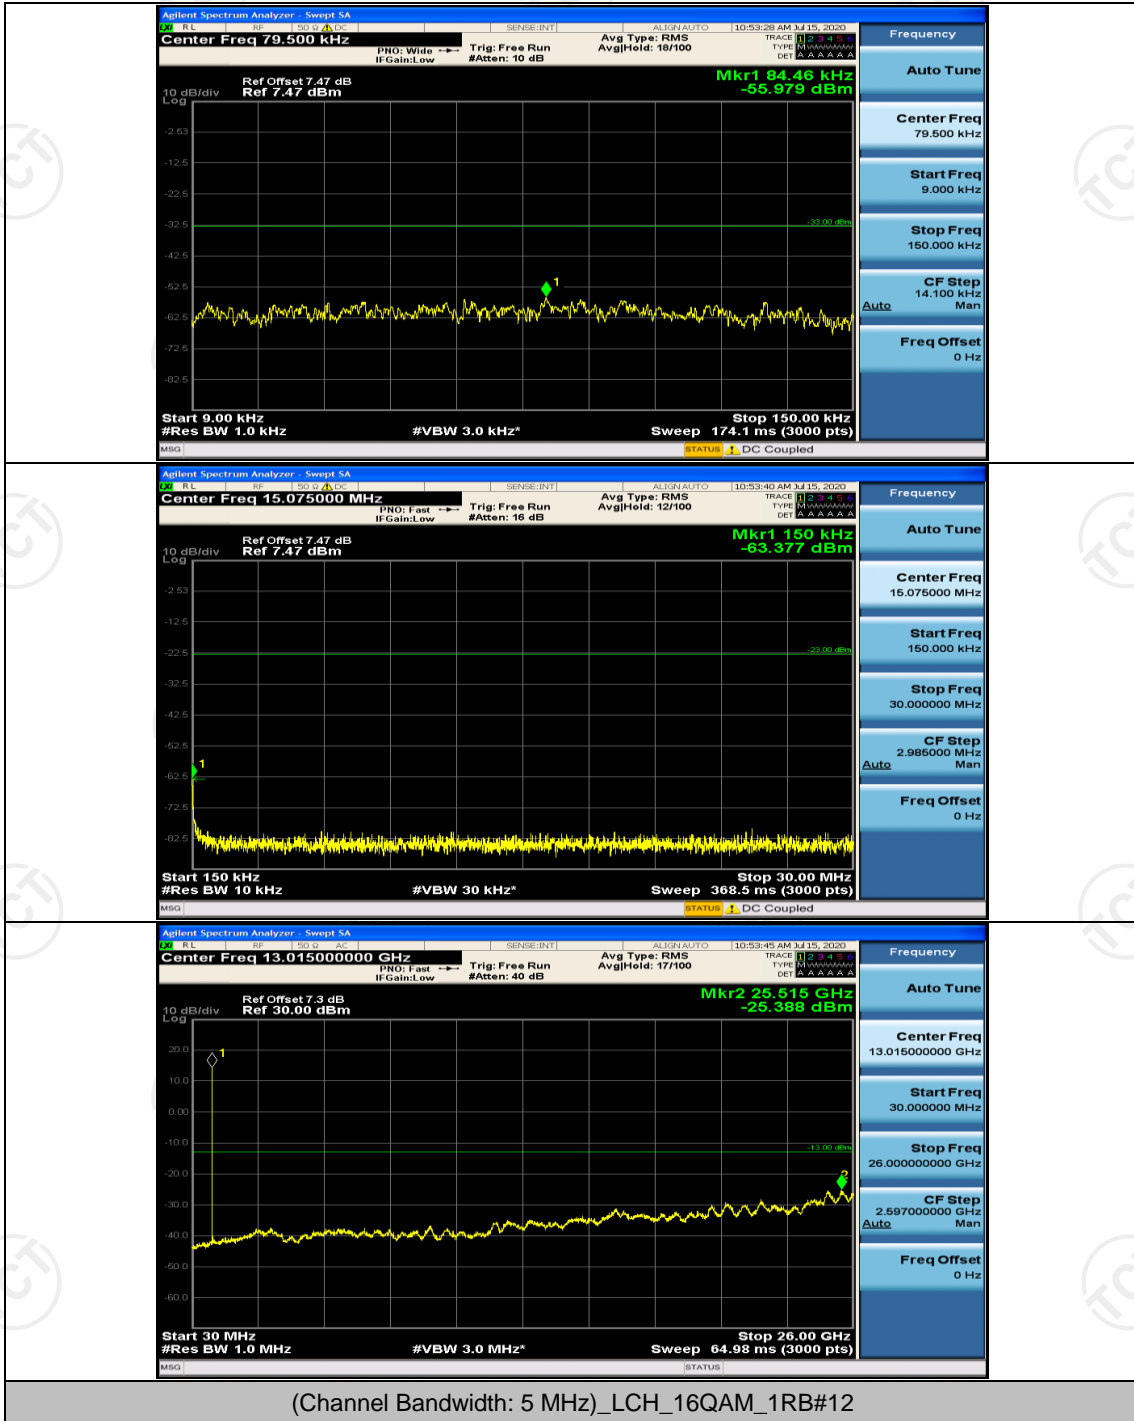

Channel Bandwidth: 5 MHz

(Channel Bandwidth: 5 MHz)\_LCH\_QPSK\_1RB#0

**Channel Bandwidth: 10 MHz**

Channel Bandwidth: 10 MHz\_LCH\_QPSK\_1RB#0