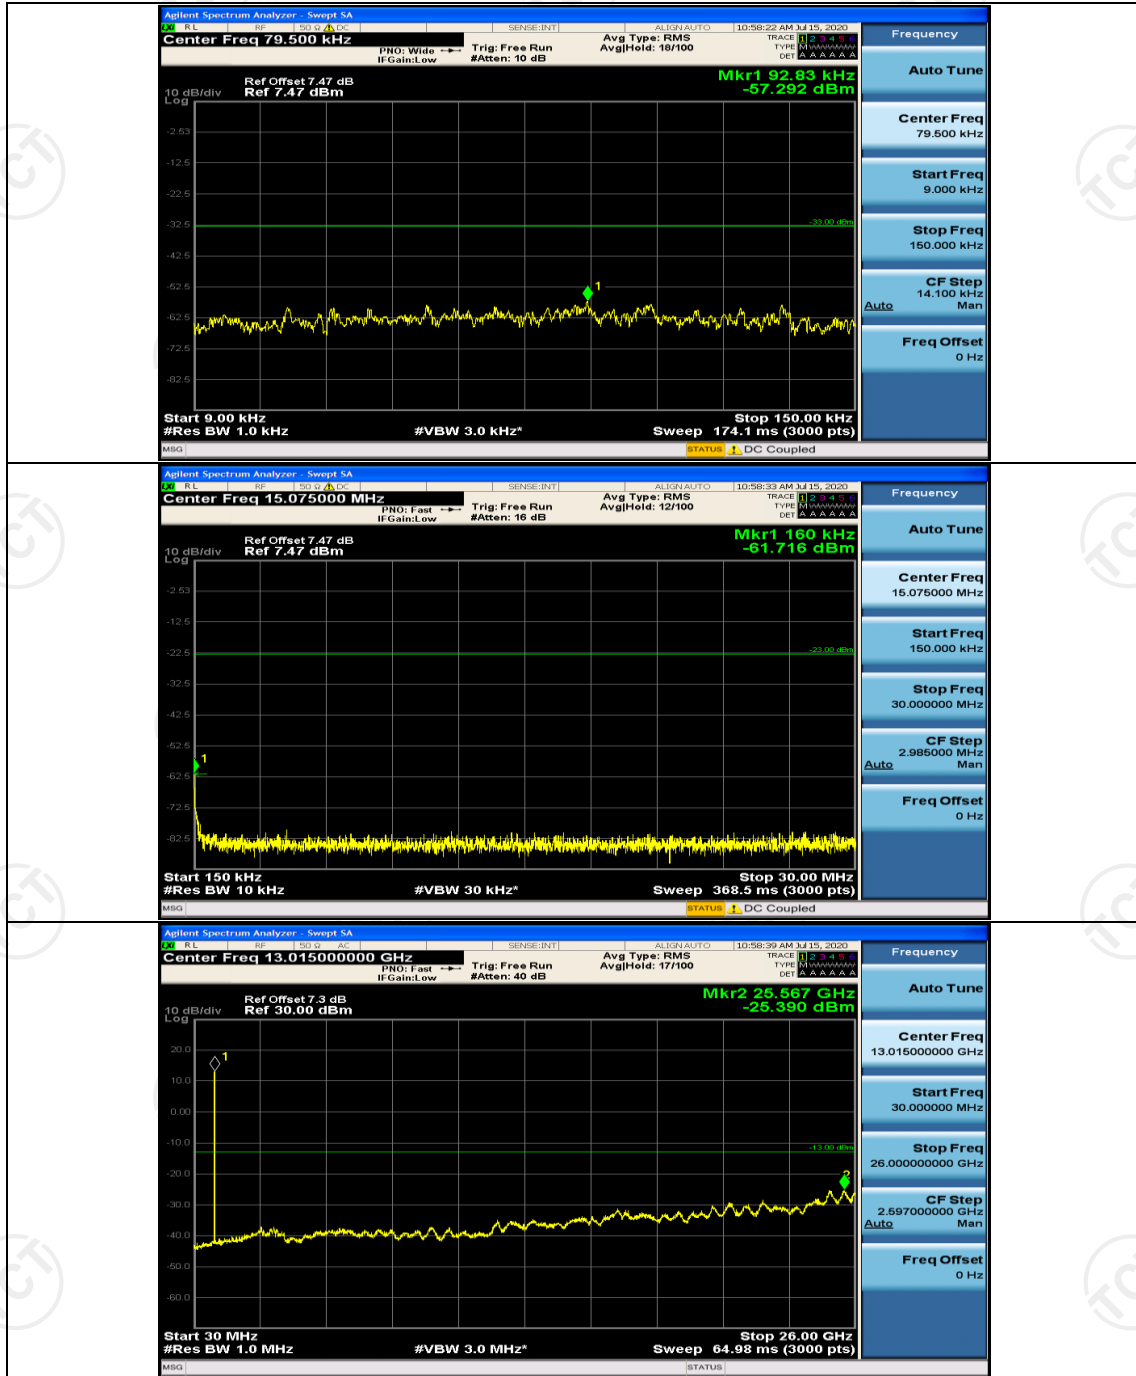

Channel Bandwidth: 5 MHz

(Channel Bandwidth: 5 MHz)\_LCH\_QPSK\_1RB#0

**Channel Bandwidth: 10 MHz**

Channel Bandwidth: 10 MHz\_LCH\_QPSK\_1RB#0