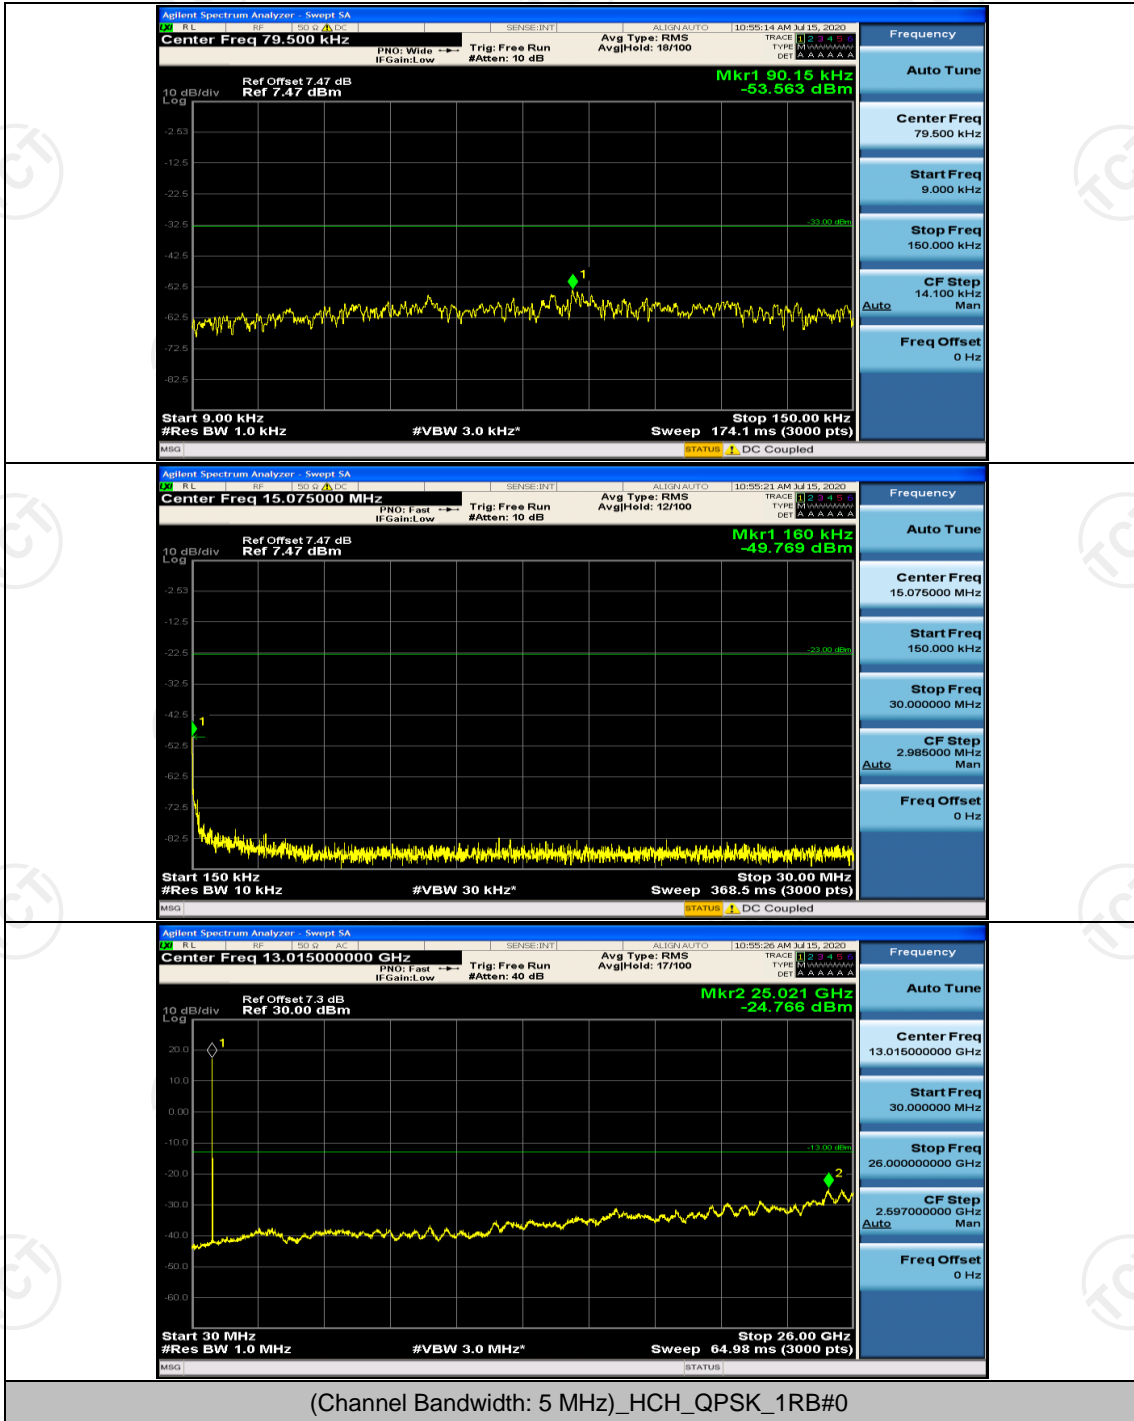

Channel Bandwidth: 5 MHz

(Channel Bandwidth: 5 MHz)\_LCH\_QPSK\_1RB#0

**Channel Bandwidth: 10 MHz**

Channel Bandwidth: 10 MHz\_LCH\_QPSK\_1RB#0