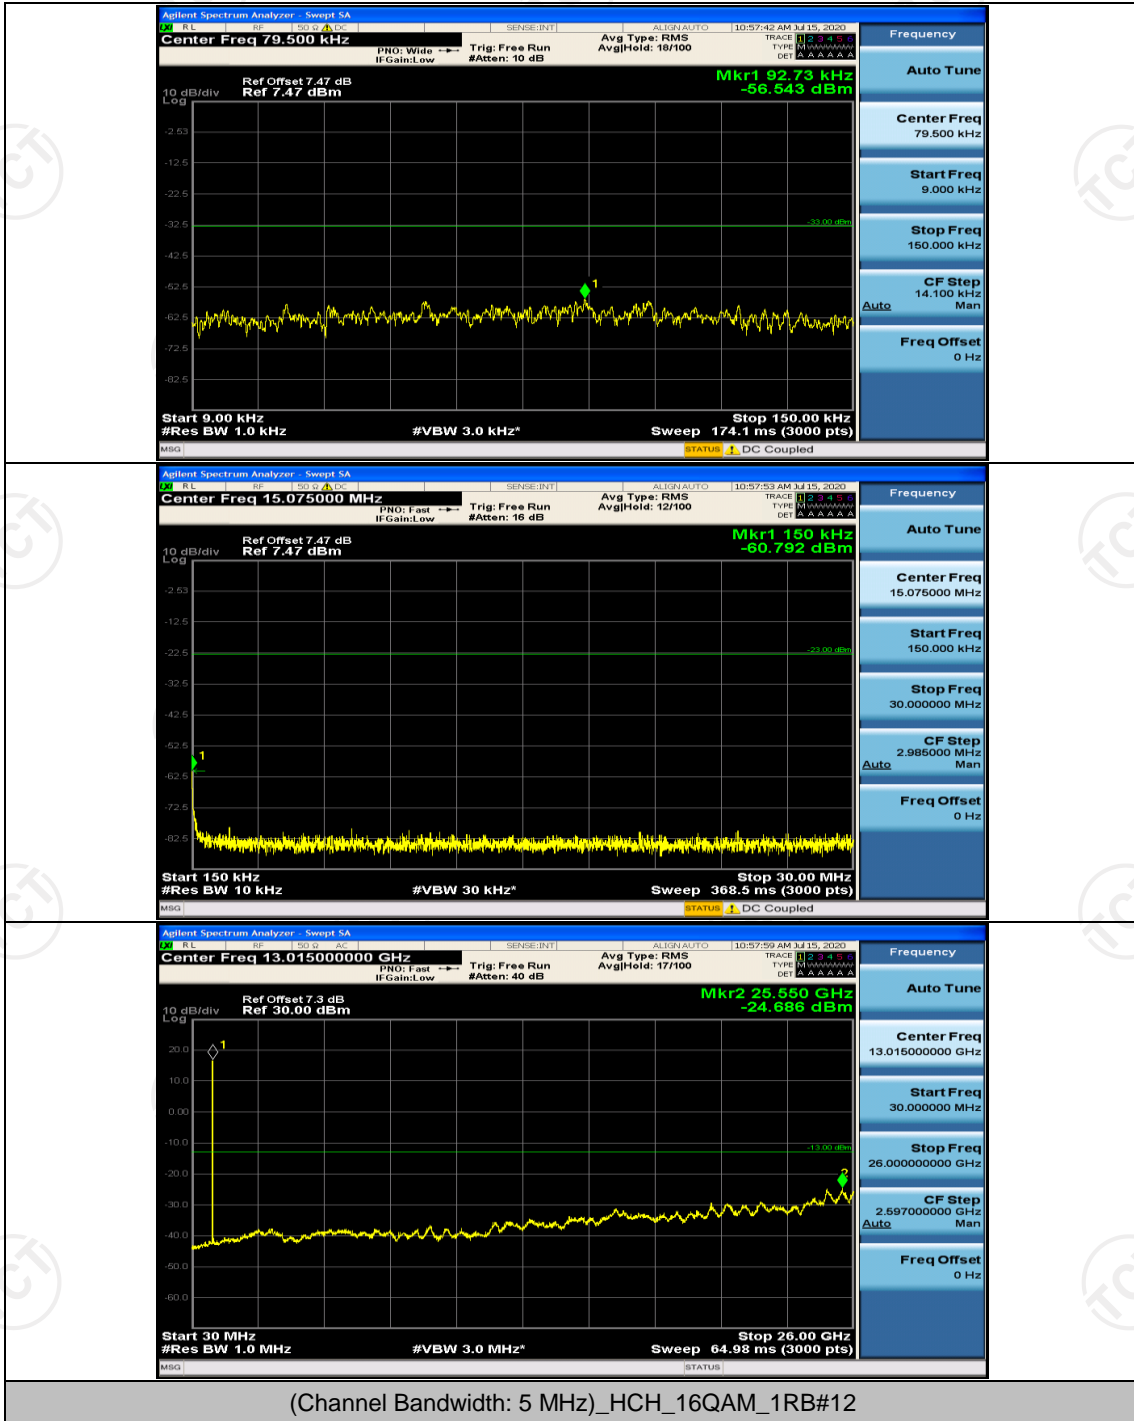

Channel Bandwidth: 5 MHz

(Channel Bandwidth: 5 MHz)\_LCH\_QPSK\_1RB#0

**Channel Bandwidth: 10 MHz**

Channel Bandwidth: 10 MHz\_LCH\_QPSK\_1RB#0