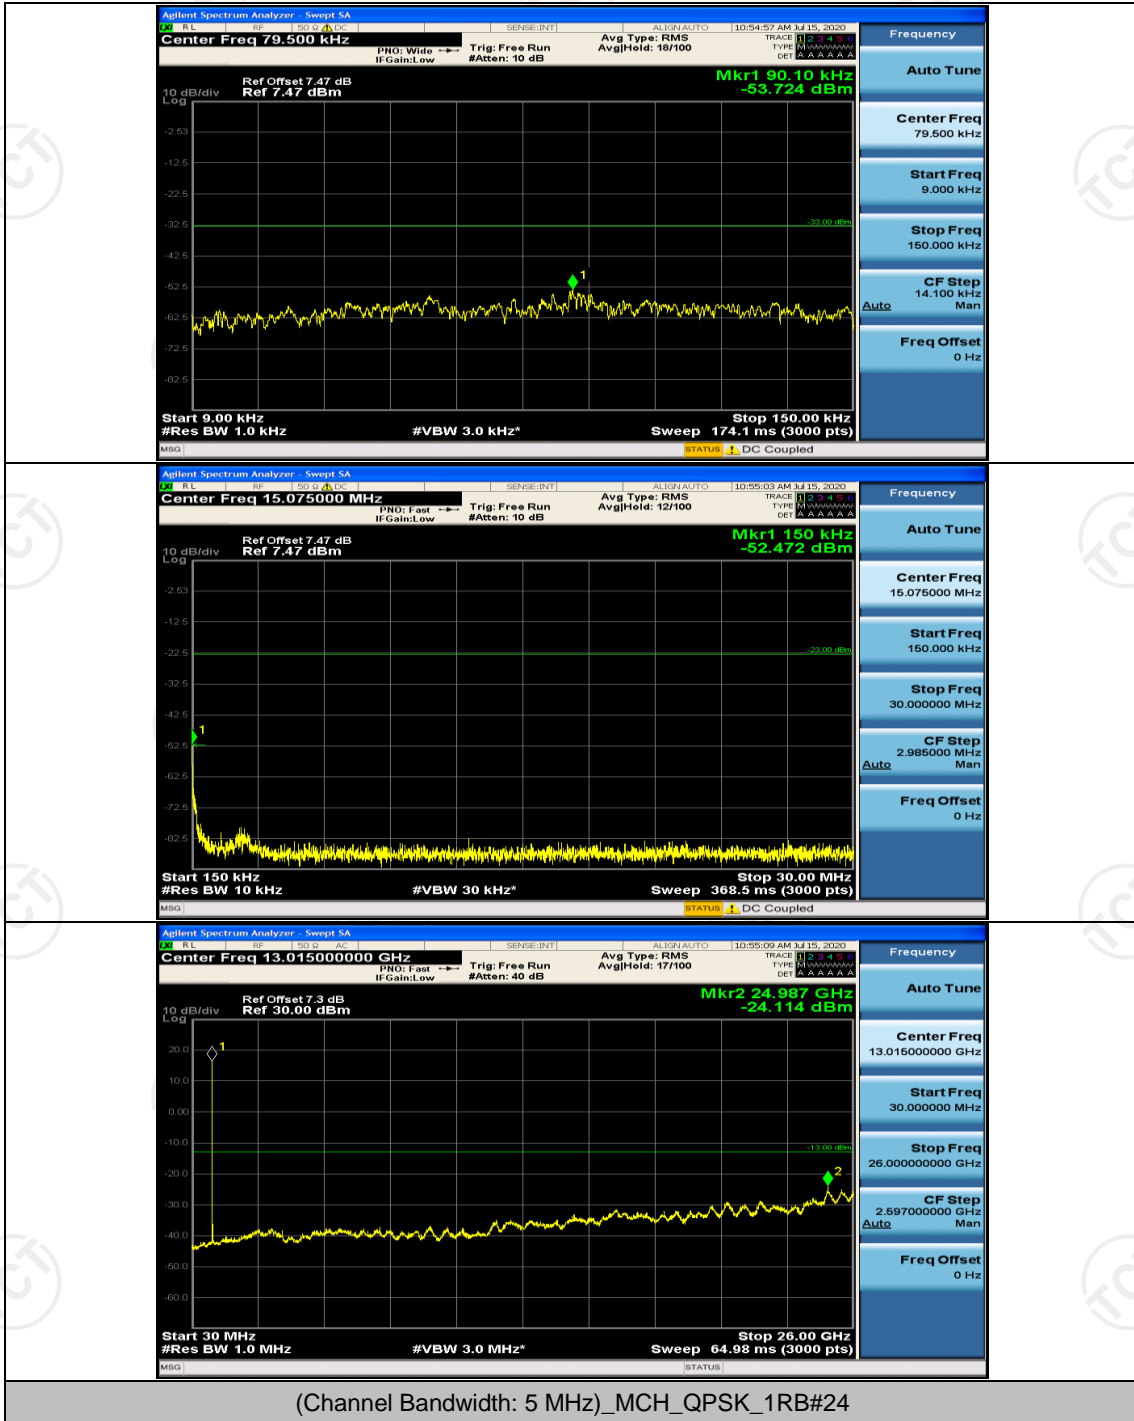

Channel Bandwidth: 5 MHz

(Channel Bandwidth: 5 MHz)\_LCH\_QPSK\_1RB#0

**Channel Bandwidth: 10 MHz**

Channel Bandwidth: 10 MHz\_LCH\_QPSK\_1RB#0