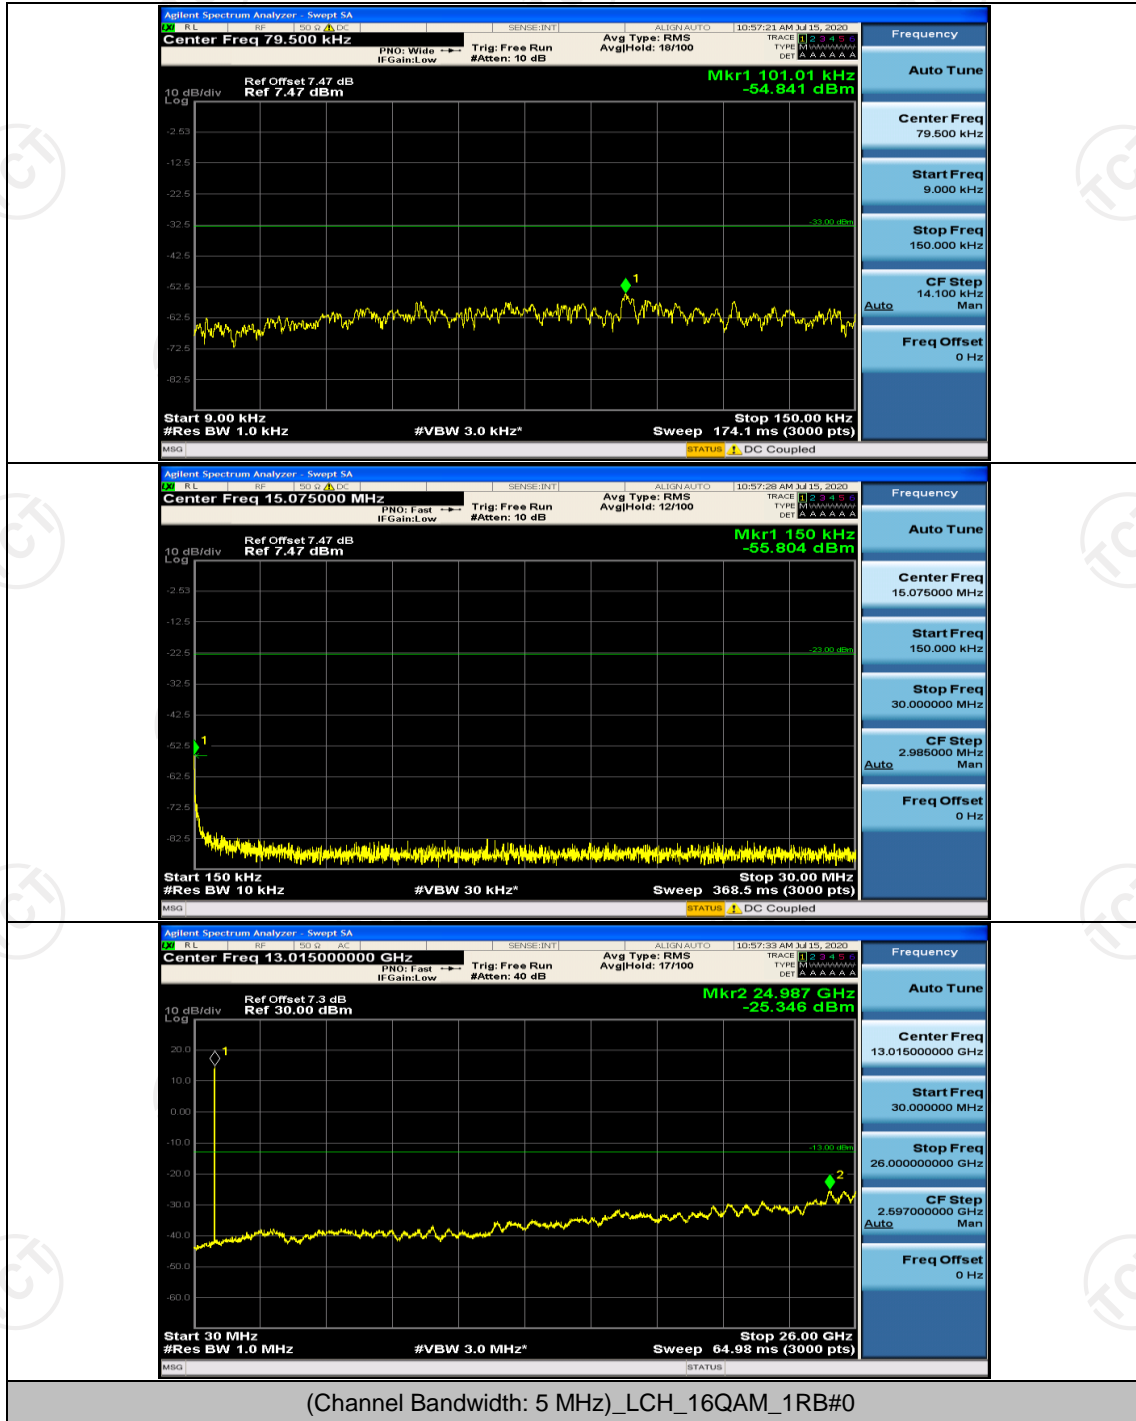

Channel Bandwidth: 5 MHz

(Channel Bandwidth: 5 MHz)\_LCH\_QPSK\_1RB#0

**Channel Bandwidth: 10 MHz**

Channel Bandwidth: 10 MHz\_LCH\_QPSK\_1RB#0