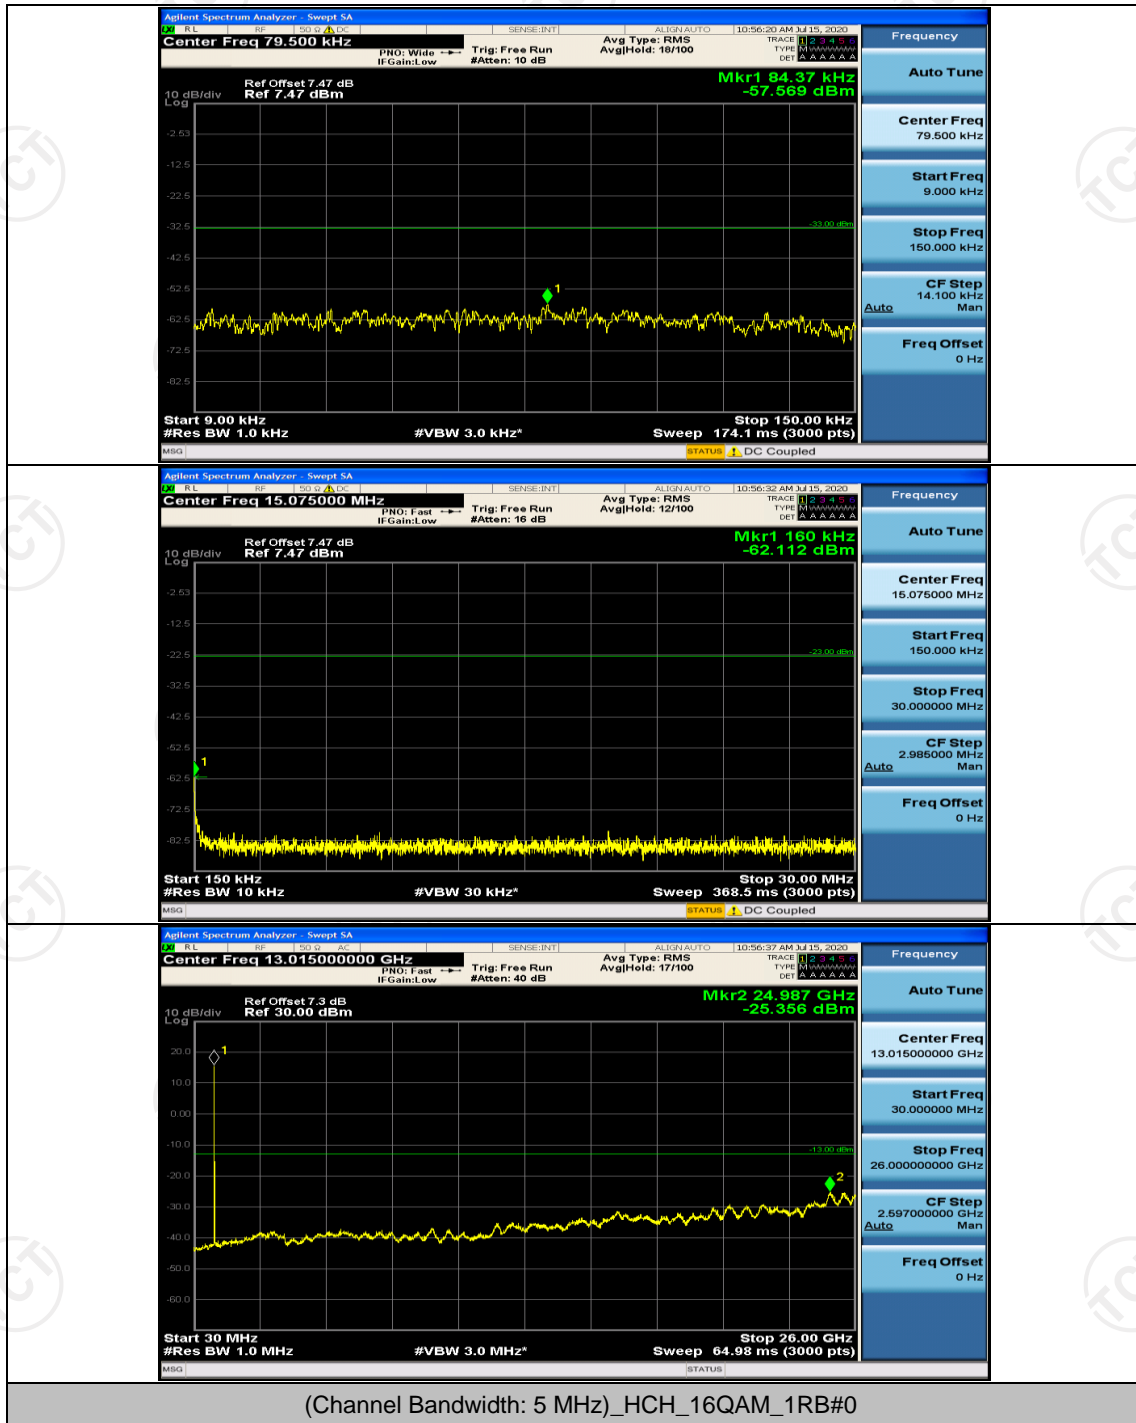

Channel Bandwidth: 5 MHz

(Channel Bandwidth: 5 MHz)\_LCH\_QPSK\_1RB#0

**Channel Bandwidth: 10 MHz**

Channel Bandwidth: 10 MHz\_LCH\_QPSK\_1RB#0