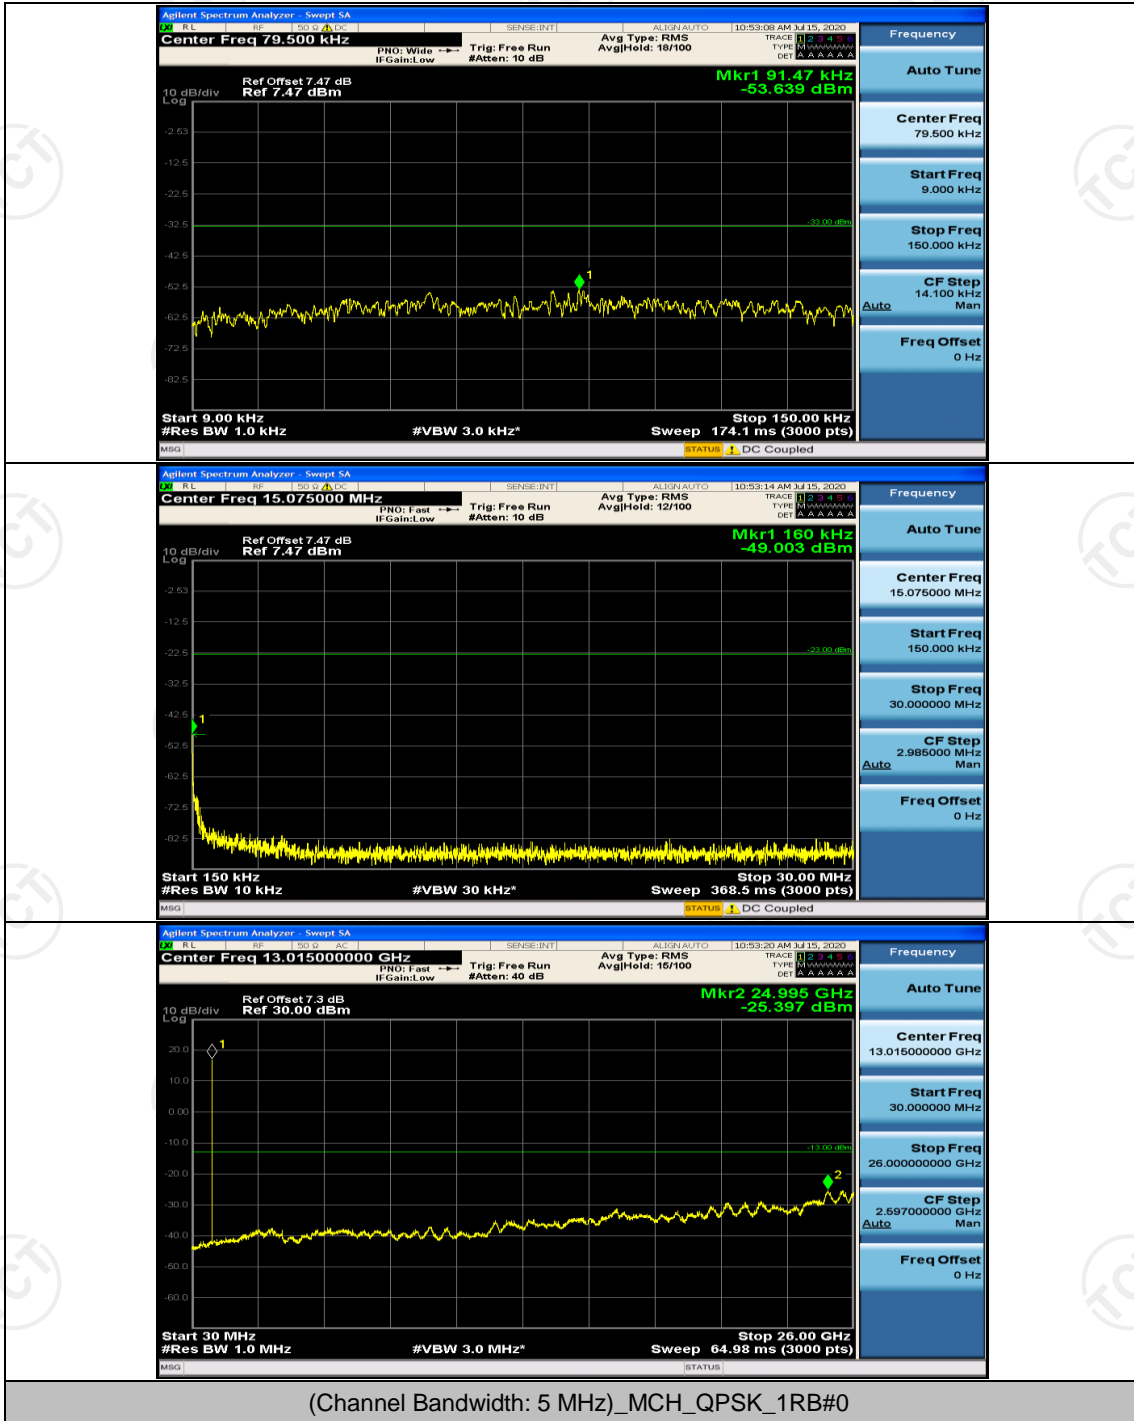

Channel Bandwidth: 5 MHz

(Channel Bandwidth: 5 MHz)\_LCH\_QPSK\_1RB#0

**Channel Bandwidth: 10 MHz**

Channel Bandwidth: 10 MHz\_LCH\_QPSK\_1RB#0