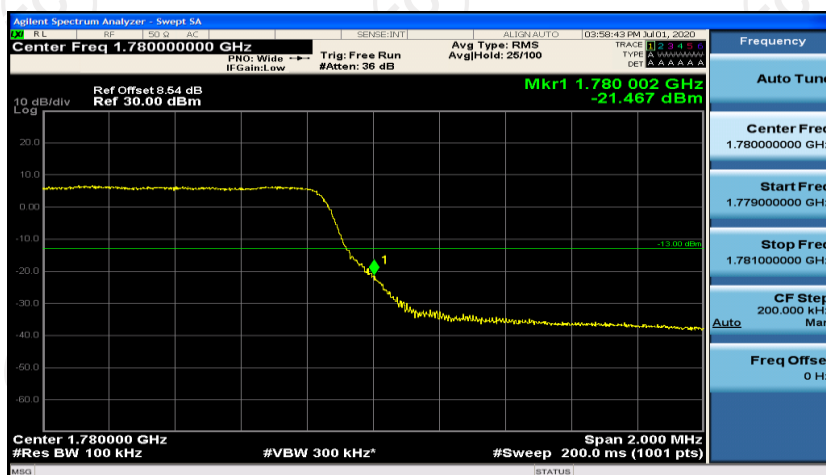

## Channel Bandwidth: 3 MHz

(Channel Bandwidth: 3 MHz)\_LCH\_QPSK\_15RB#0

(Channel Bandwidth: 3 MHz)\_HCH\_QPSK\_15RB#0

(Channel Bandwidth: 3 MHz)\_LCH\_16QAM\_15RB#0

(Channel Bandwidth: 3 MHz)\_HCH\_16QAM\_15RB#0

## Channel Bandwidth: 5 MHz

(Channel Bandwidth: 5 MHz)\_LCH\_QPSK\_25RB#0

(Channel Bandwidth: 5 MHz)\_HCH\_QPSK\_25RB#0

(Channel Bandwidth: 5 MHz)\_LCH\_16QAM\_25RB#0

(Channel Bandwidth: 5 MHz)\_HCH\_16QAM\_25RB#0

## Channel Bandwidth: 10 MHz