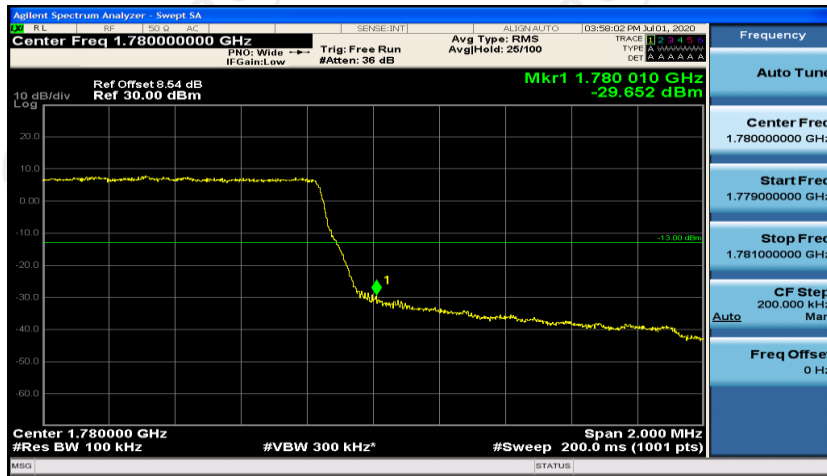

## Appendix D: Band Edge

### Test Graphs

Channel Bandwidth: 1.4 MHz

(Channel Bandwidth: 1.4 MHz)\_LCH\_QPSK\_6RB#0

(Channel Bandwidth: 1.4 MHz)\_HCH\_QPSK\_6RB#0

(Channel Bandwidth: 1.4 MHz)\_LCH\_16QAM\_6RB#0

(Channel Bandwidth: 1.4 MHz)\_HCH\_16QAM\_6RB#0

## Channel Bandwidth: 3 MHz

(Channel Bandwidth: 3 MHz)\_LCH\_QPSK\_15RB#0

(Channel Bandwidth: 3 MHz)\_HCH\_QPSK\_15RB#0

(Channel Bandwidth: 3 MHz)\_LCH\_16QAM\_15RB#0

(Channel Bandwidth: 3 MHz)\_HCH\_16QAM\_15RB#0

## Channel Bandwidth: 10 MHz