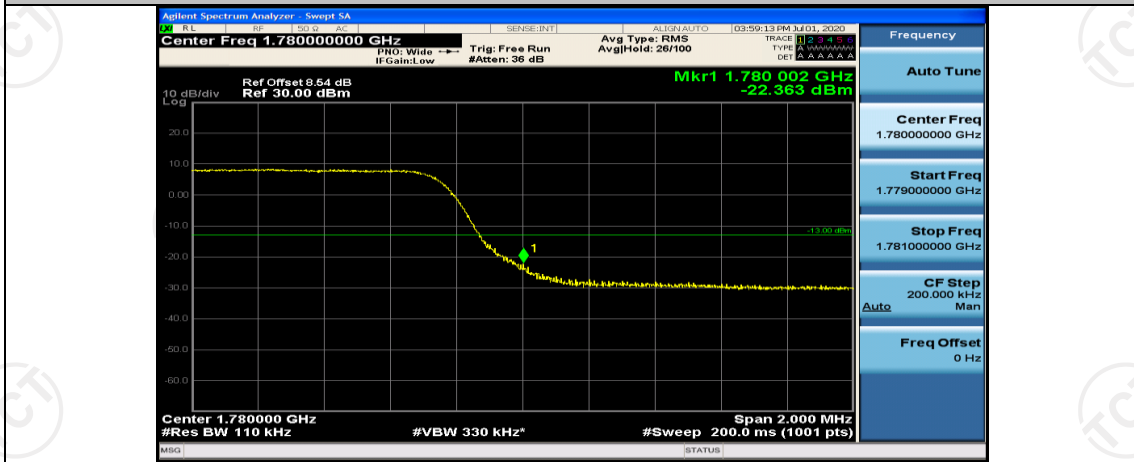

## Channel Bandwidth: 3 MHz

(Channel Bandwidth: 3 MHz)\_LCH\_QPSK\_15RB#0

(Channel Bandwidth: 3 MHz)\_HCH\_QPSK\_15RB#0

(Channel Bandwidth: 3 MHz)\_LCH\_16QAM\_15RB#0

(Channel Bandwidth: 3 MHz)\_HCH\_16QAM\_15RB#0

## Channel Bandwidth: 5 MHz

(Channel Bandwidth: 5 MHz)\_LCH\_QPSK\_25RB#0

(Channel Bandwidth: 5 MHz)\_HCH\_QPSK\_25RB#0

(Channel Bandwidth: 5 MHz)\_LCH\_16QAM\_25RB#0

(Channel Bandwidth: 5 MHz)\_HCH\_16QAM\_25RB#0

## Channel Bandwidth: 10 MHz