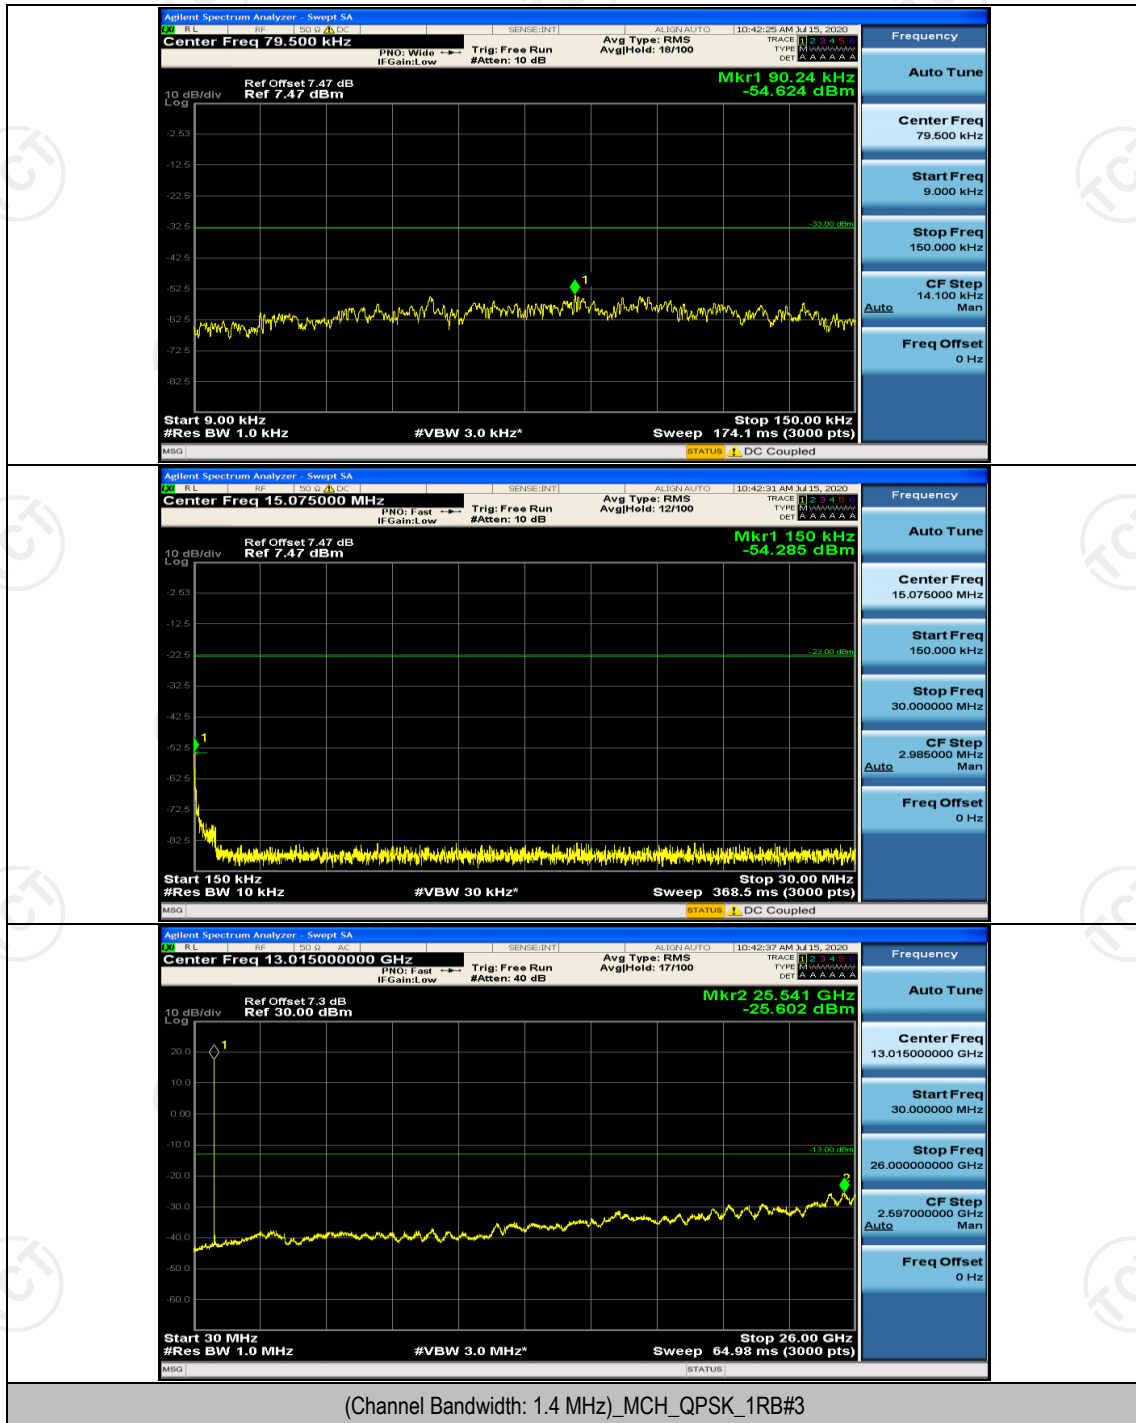

## Appendix E: Conducted Spurious Emission

### Test Graphs

Channel Bandwidth: 1.4 MHz

(Channel Bandwidth: 1.4 MHz)\_MCH\_QPSK\_1RB#0

(Channel Bandwidth: 1.4 MHz)\_HCH\_QPSK\_1RB#0

(Channel Bandwidth: 1.4 MHz)\_LCH\_16QAM\_1RB#0

(Channel Bandwidth: 1.4 MHz)\_MCH\_16QAM\_1RB#0

(Channel Bandwidth: 1.4 MHz)\_HCH\_16QAM\_1RB#0

**Channel Bandwidth: 3 MHz**

(Channel Bandwidth: 3 MHz)\_LCH\_QPSK\_1RB#0