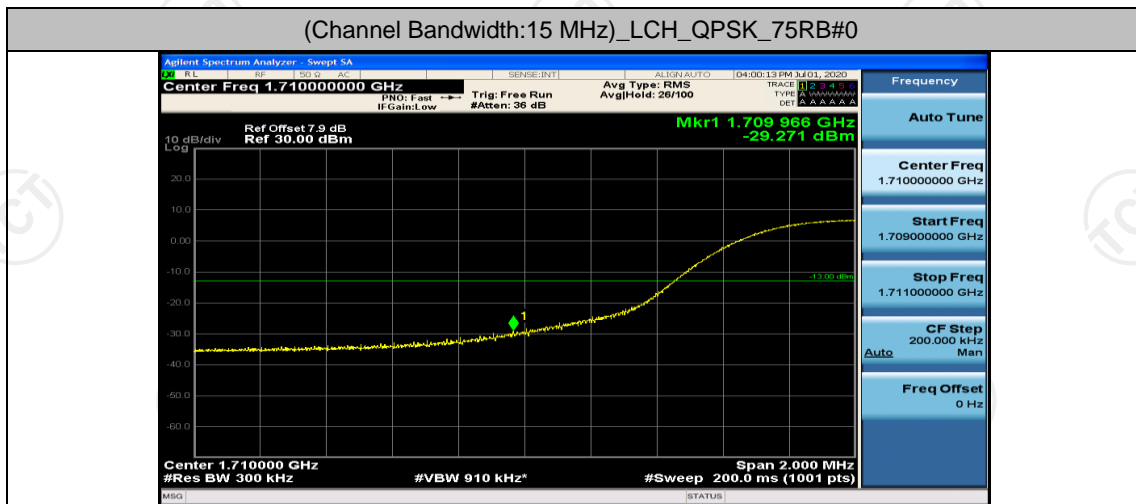

Channel Bandwidth: 15 MHz

(Channel Bandwidth:15 MHz)_LCH_QPSK_75RB#0