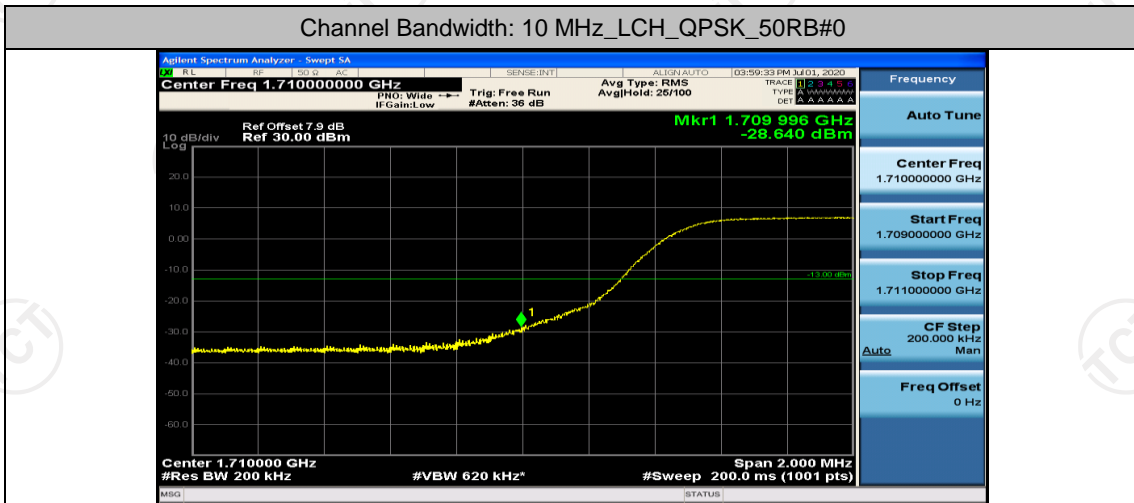

## Channel Bandwidth: 5 MHz

(Channel Bandwidth: 5 MHz)\_LCH\_QPSK\_25RB#0

(Channel Bandwidth: 5 MHz)\_HCH\_QPSK\_25RB#0

(Channel Bandwidth: 5 MHz)\_LCH\_16QAM\_25RB#0

(Channel Bandwidth: 5 MHz)\_HCH\_16QAM\_25RB#0

## Channel Bandwidth: 10 MHz