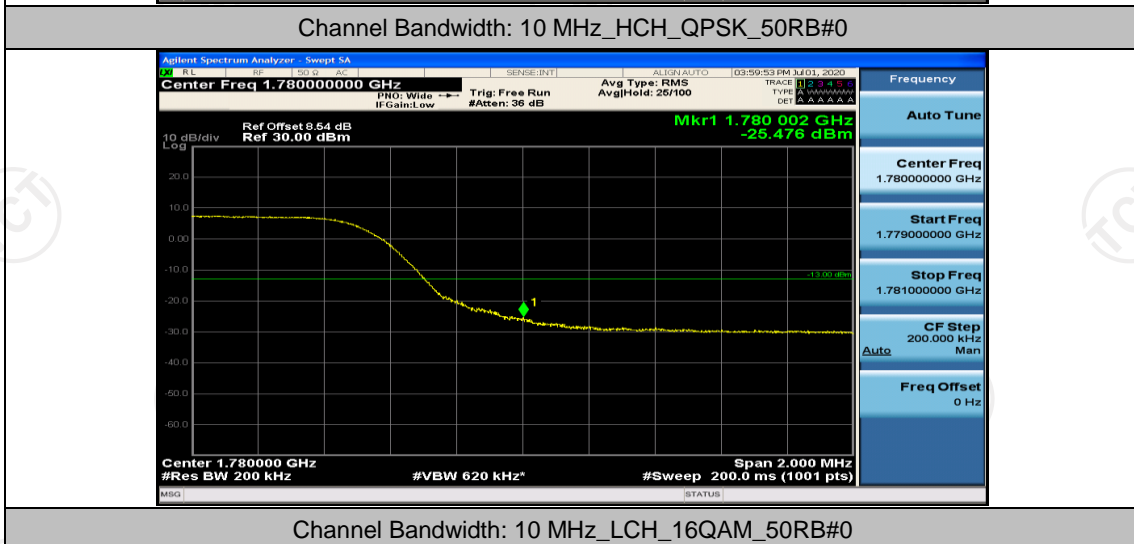

## Channel Bandwidth: 3 MHz

(Channel Bandwidth: 3 MHz)\_LCH\_QPSK\_15RB#0

(Channel Bandwidth: 3 MHz)\_HCH\_QPSK\_15RB#0

(Channel Bandwidth: 3 MHz)\_LCH\_16QAM\_15RB#0

(Channel Bandwidth: 3 MHz)\_HCH\_16QAM\_15RB#0

## Channel Bandwidth: 5 MHz

(Channel Bandwidth: 5 MHz)\_LCH\_QPSK\_25RB#0

(Channel Bandwidth: 5 MHz)\_HCH\_QPSK\_25RB#0

(Channel Bandwidth: 5 MHz)\_LCH\_16QAM\_25RB#0

(Channel Bandwidth: 5 MHz)\_HCH\_16QAM\_25RB#0

## Channel Bandwidth: 10 MHz