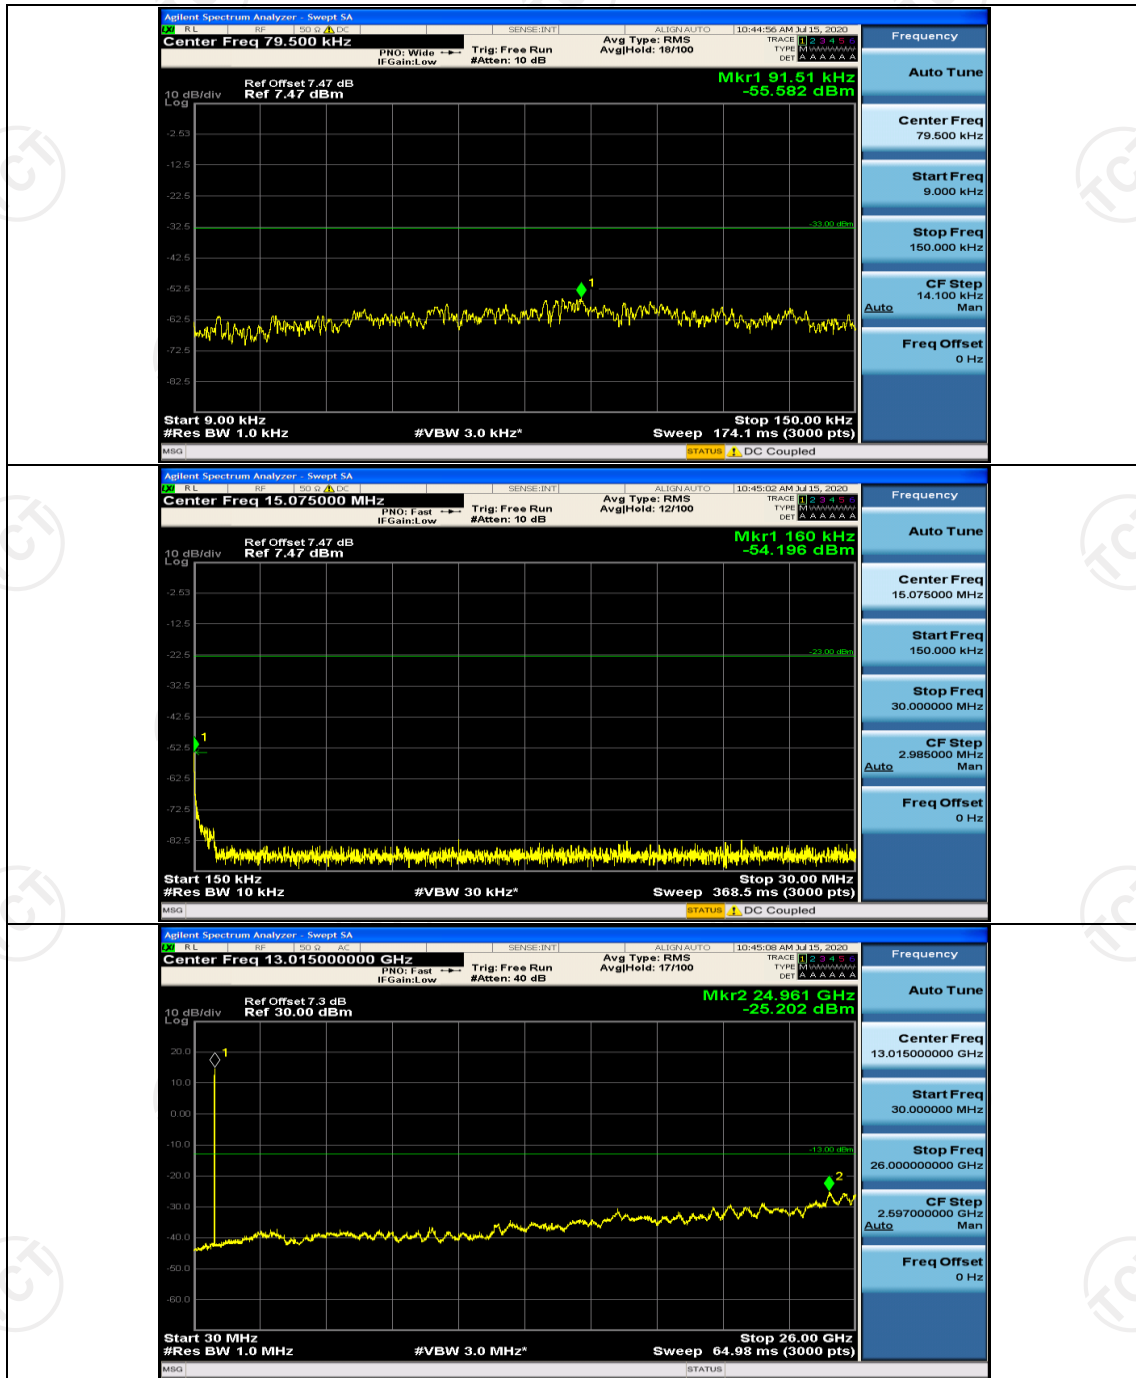

## Appendix E: Conducted Spurious Emission

### Test Graphs

Channel Bandwidth: 1.4 MHz

(Channel Bandwidth: 1.4 MHz)\_MCH\_QPSK\_1RB#0

(Channel Bandwidth: 1.4 MHz)\_HCH\_QPSK\_1RB#0

(Channel Bandwidth: 1.4 MHz)\_LCH\_16QAM\_1RB#0

(Channel Bandwidth: 1.4 MHz)\_MCH\_16QAM\_1RB#0

(Channel Bandwidth: 1.4 MHz)\_HCH\_16QAM\_1RB#0

**Channel Bandwidth: 3 MHz**

(Channel Bandwidth: 3 MHz)\_LCH\_QPSK\_1RB#0