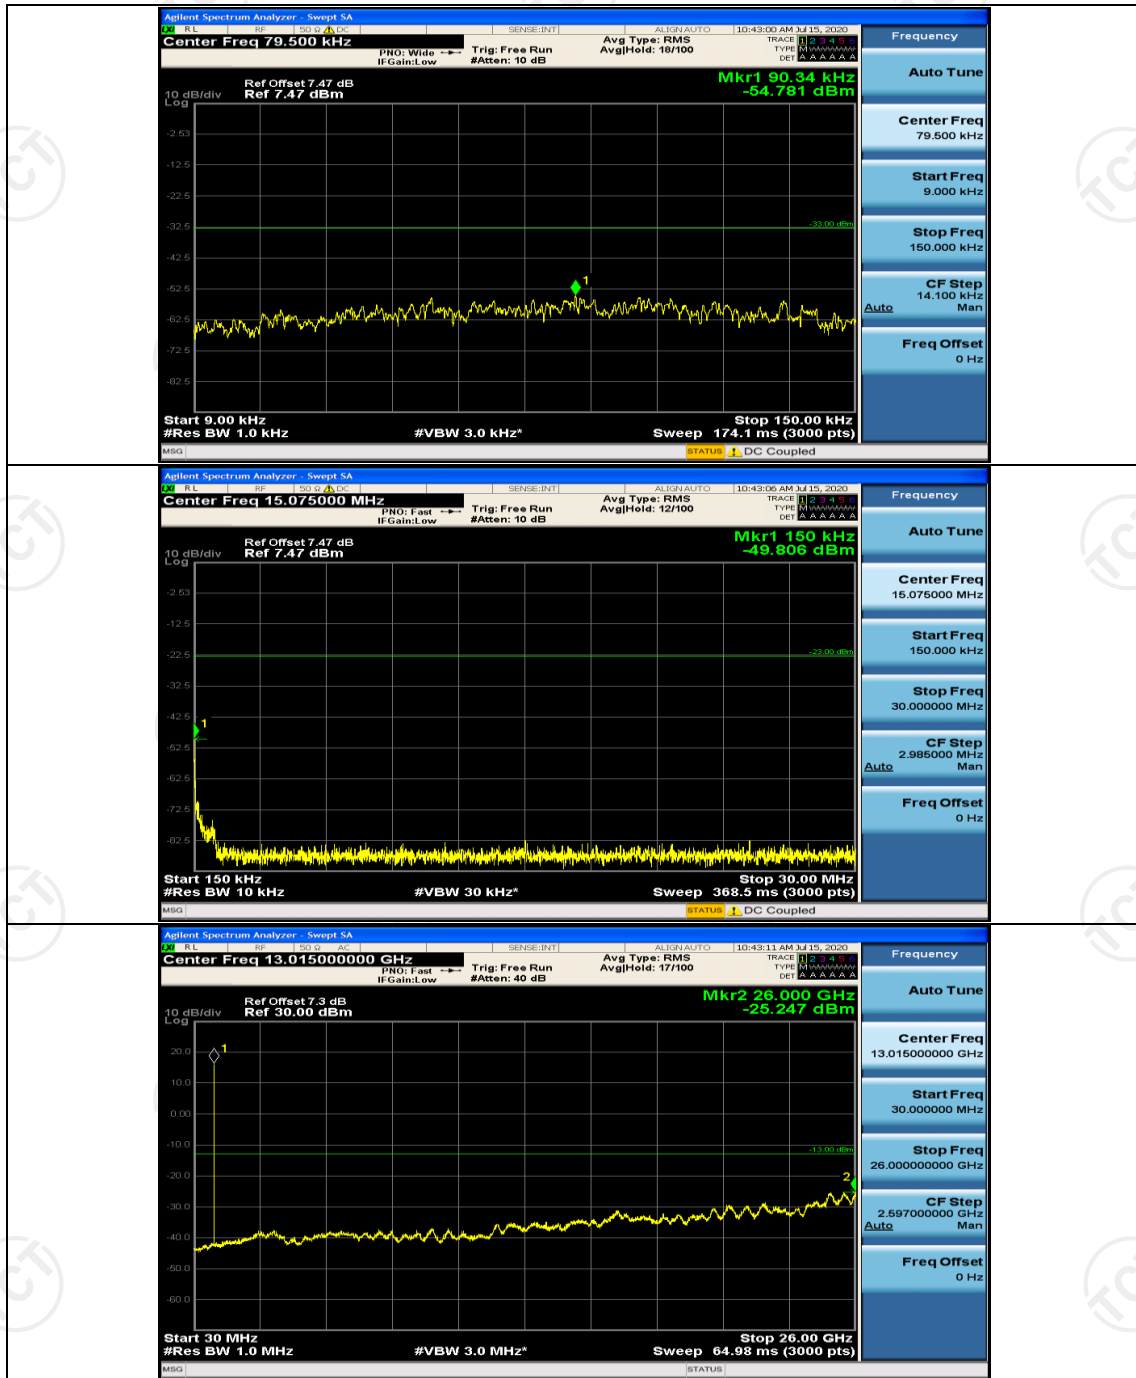

## Appendix E: Conducted Spurious Emission

### Test Graphs

Channel Bandwidth: 1.4 MHz

(Channel Bandwidth: 1.4 MHz)\_MCH\_QPSK\_1RB#0

(Channel Bandwidth: 1.4 MHz)\_HCH\_QPSK\_1RB#0

(Channel Bandwidth: 1.4 MHz)\_LCH\_16QAM\_1RB#0

(Channel Bandwidth: 1.4 MHz)\_MCH\_16QAM\_1RB#0

(Channel Bandwidth: 1.4 MHz)\_HCH\_16QAM\_1RB#0

**Channel Bandwidth: 3 MHz**

(Channel Bandwidth: 3 MHz)\_LCH\_QPSK\_1RB#0