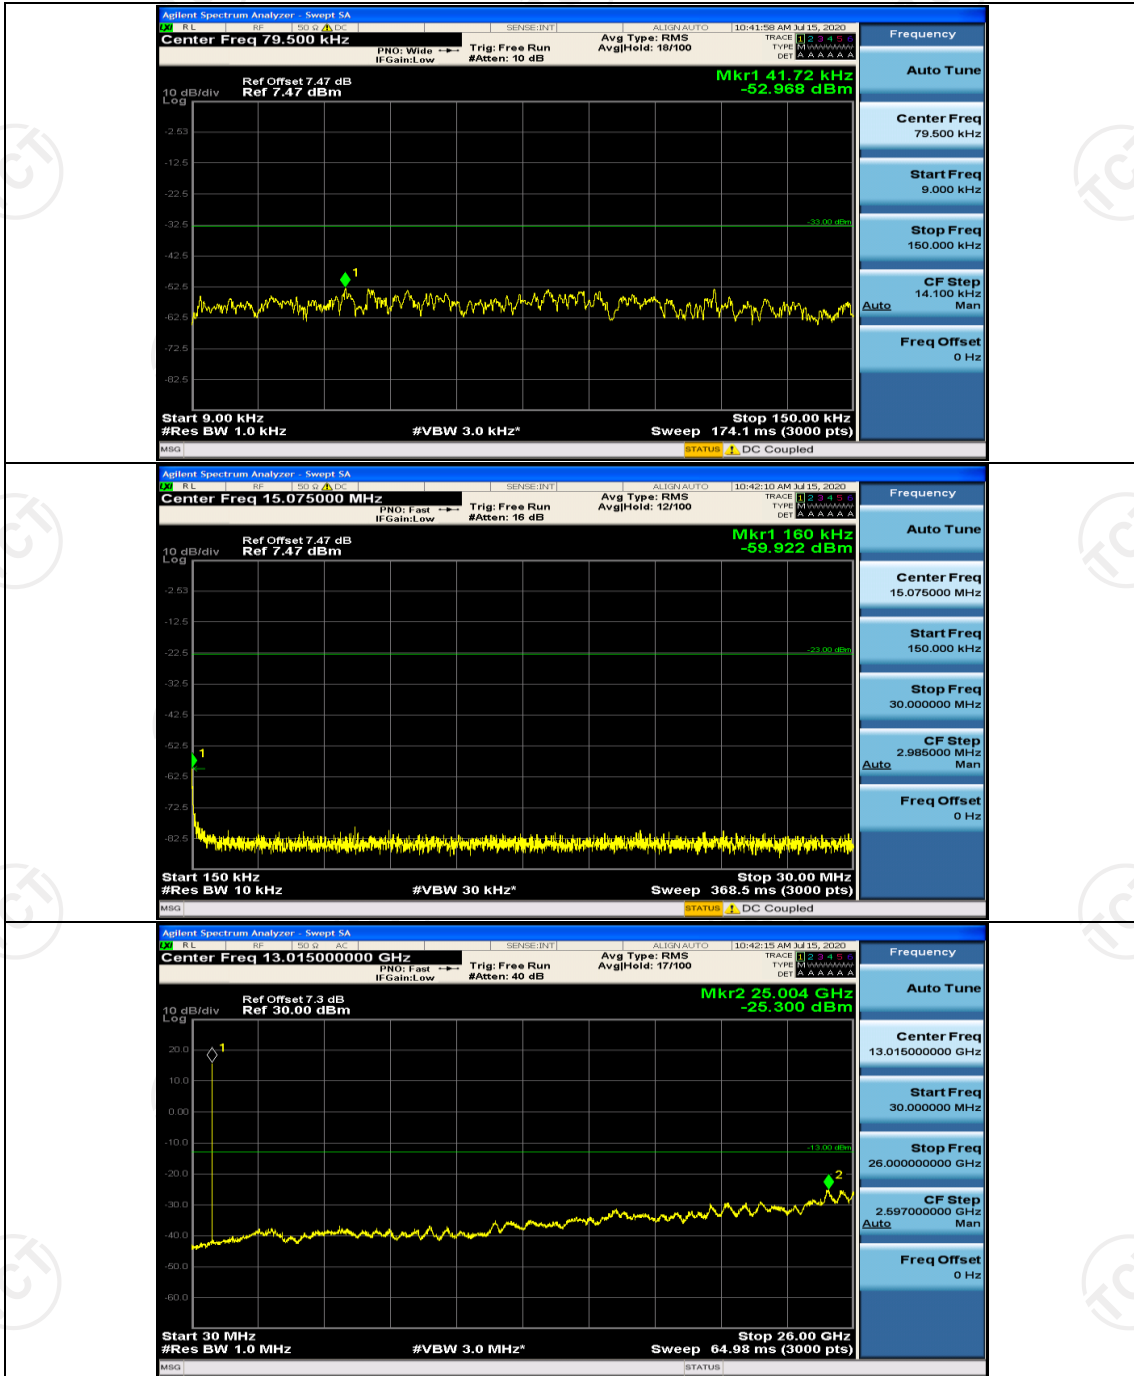

## Appendix E: Conducted Spurious Emission

### Test Graphs

Channel Bandwidth: 1.4 MHz

(Channel Bandwidth: 1.4 MHz)\_MCH\_QPSK\_1RB#0

(Channel Bandwidth: 1.4 MHz)\_HCH\_QPSK\_1RB#0

(Channel Bandwidth: 1.4 MHz)\_LCH\_16QAM\_1RB#0

(Channel Bandwidth: 1.4 MHz)\_MCH\_16QAM\_1RB#0

(Channel Bandwidth: 1.4 MHz)\_HCH\_16QAM\_1RB#0

**Channel Bandwidth: 3 MHz**

(Channel Bandwidth: 3 MHz)\_LCH\_QPSK\_1RB#0