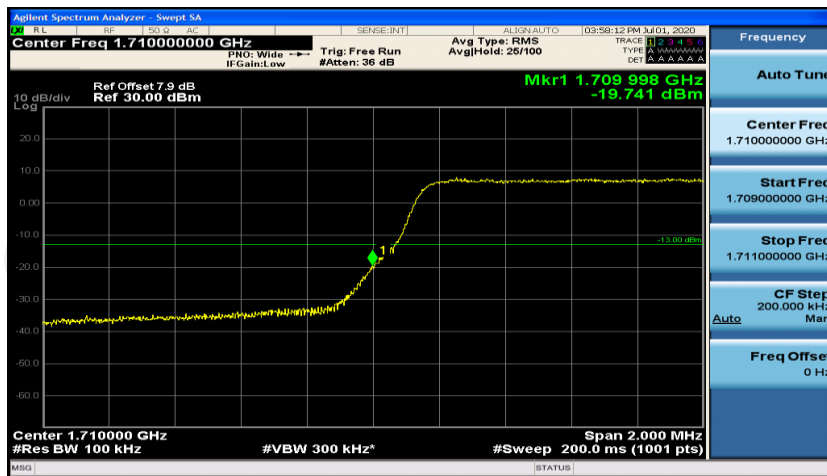

### Test Graphs

Channel Bandwidth: 1.4 MHz

(Channel Bandwidth: 1.4 MHz)\_LCH\_QPSK\_6RB#0

(Channel Bandwidth: 1.4 MHz)\_HCH\_QPSK\_6RB#0

(Channel Bandwidth: 1.4 MHz)\_LCH\_16QAM\_6RB#0

(Channel Bandwidth: 1.4 MHz)\_HCH\_16QAM\_6RB#0

## Channel Bandwidth: 3 MHz

(Channel Bandwidth: 3 MHz)\_LCH\_QPSK\_15RB#0

(Channel Bandwidth: 3 MHz)\_HCH\_QPSK\_15RB#0

(Channel Bandwidth: 3 MHz)\_LCH\_16QAM\_15RB#0

(Channel Bandwidth: 3 MHz)\_HCH\_16QAM\_15RB#0

## Channel Bandwidth: 10 MHz