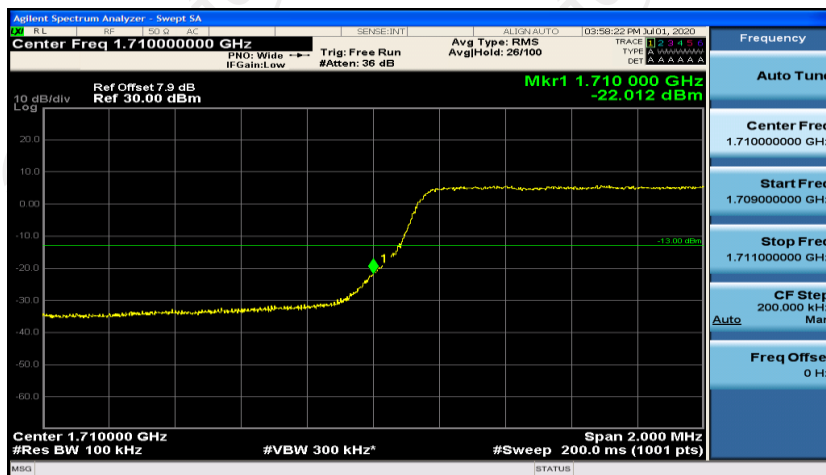

## Channel Bandwidth: 3 MHz

(Channel Bandwidth: 3 MHz)\_LCH\_QPSK\_15RB#0

(Channel Bandwidth: 3 MHz)\_HCH\_QPSK\_15RB#0

(Channel Bandwidth: 3 MHz)\_LCH\_16QAM\_15RB#0

(Channel Bandwidth: 3 MHz)\_HCH\_16QAM\_15RB#0

## Channel Bandwidth: 5 MHz

(Channel Bandwidth: 5 MHz)\_LCH\_QPSK\_25RB#0

(Channel Bandwidth: 5 MHz)\_HCH\_QPSK\_25RB#0

(Channel Bandwidth: 5 MHz)\_LCH\_16QAM\_25RB#0

(Channel Bandwidth: 5 MHz)\_HCH\_16QAM\_25RB#0

## Channel Bandwidth: 10 MHz