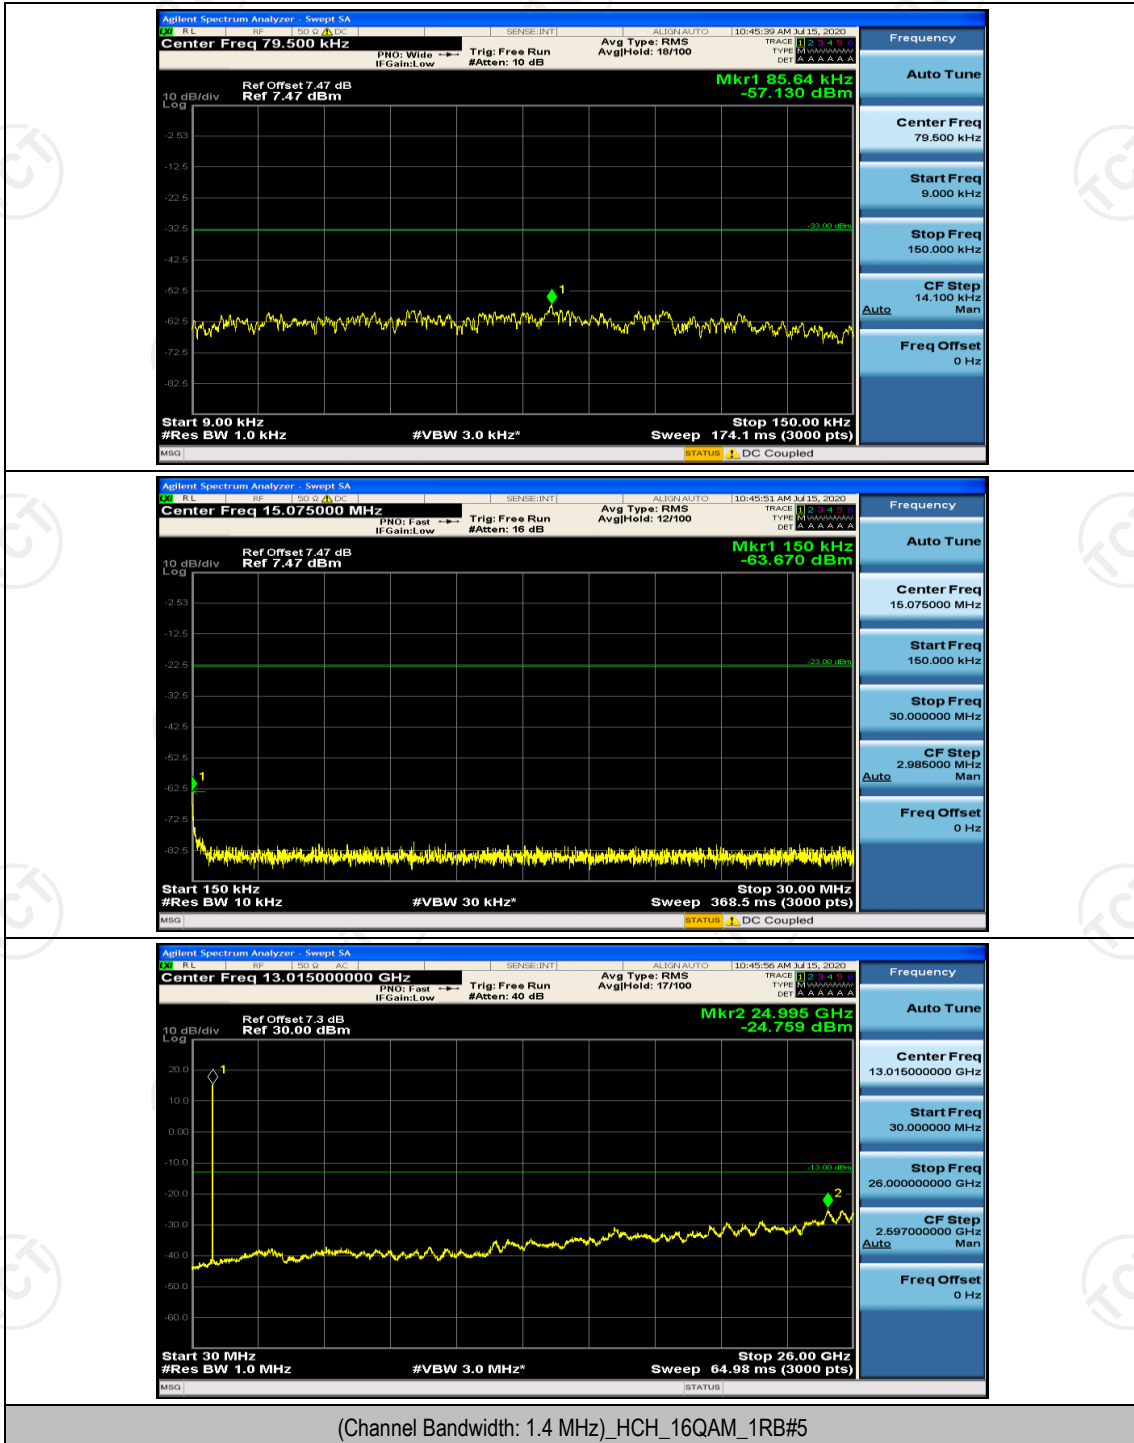

## Appendix E: Conducted Spurious Emission

### Test Graphs

Channel Bandwidth: 1.4 MHz

(Channel Bandwidth: 1.4 MHz)\_MCH\_QPSK\_1RB#0

(Channel Bandwidth: 1.4 MHz)\_HCH\_QPSK\_1RB#0

(Channel Bandwidth: 1.4 MHz)\_LCH\_16QAM\_1RB#0

(Channel Bandwidth: 1.4 MHz)\_MCH\_16QAM\_1RB#0

(Channel Bandwidth: 1.4 MHz)\_HCH\_16QAM\_1RB#0

**Channel Bandwidth: 3 MHz**

(Channel Bandwidth: 3 MHz)\_LCH\_QPSK\_1RB#0