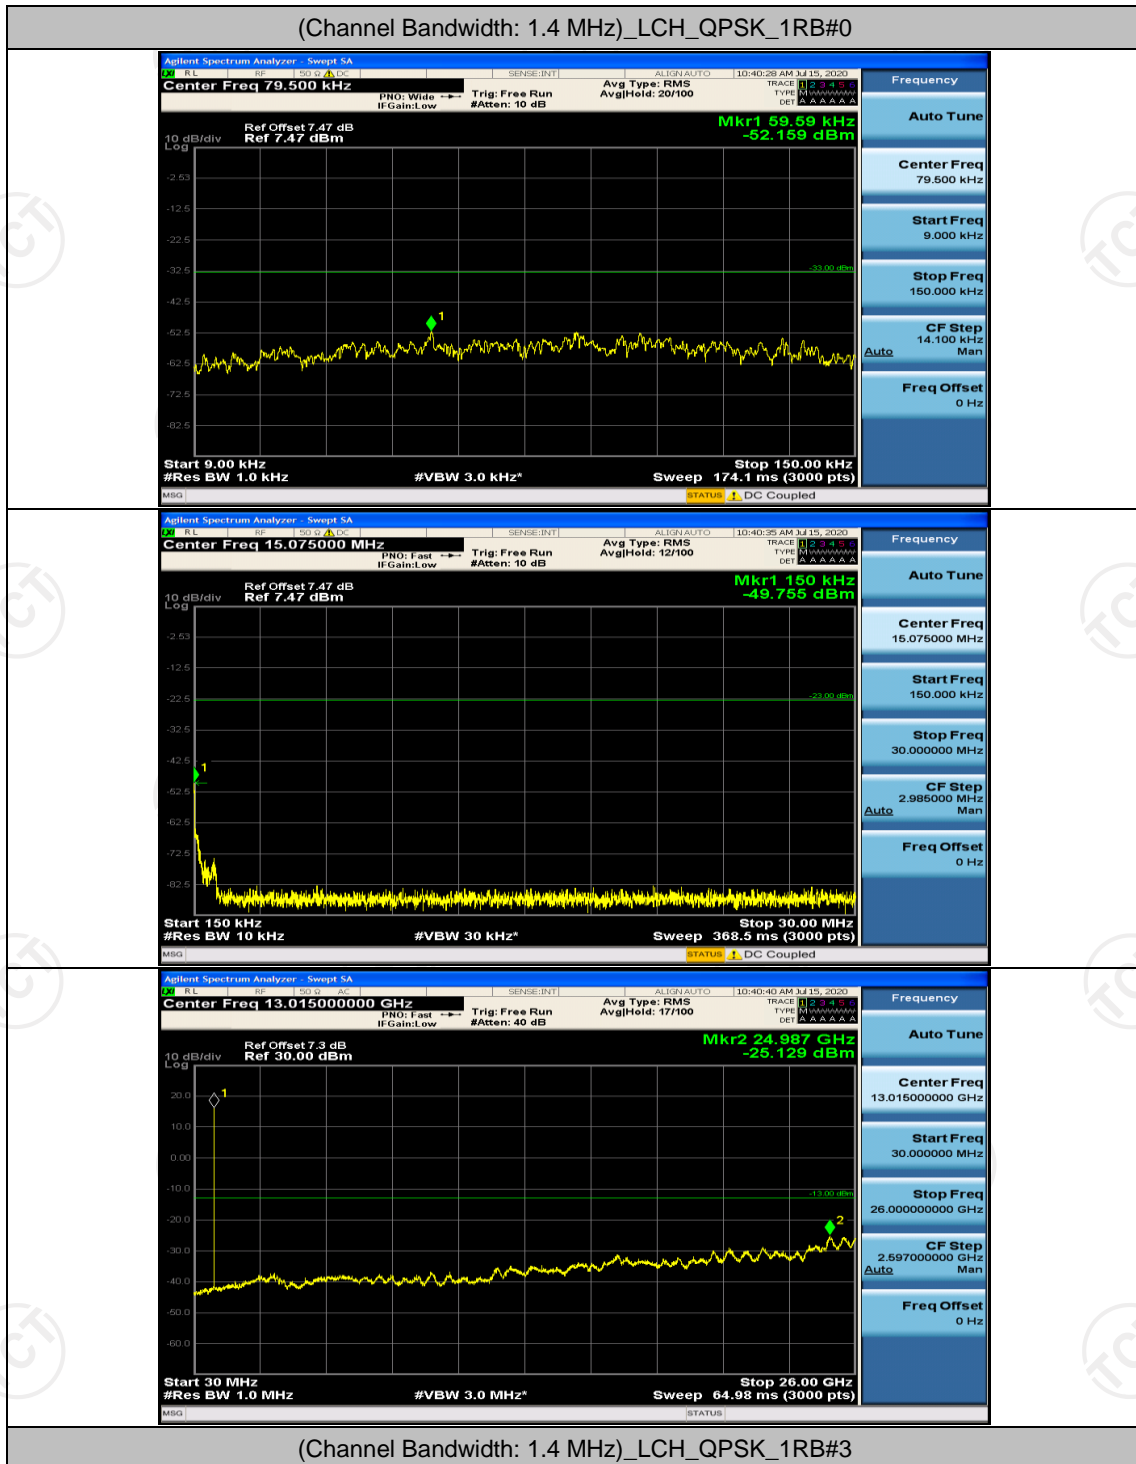

Appendix E: Conducted Spurious Emission

Test Graphs

Channel Bandwidth: 1.4 MHz