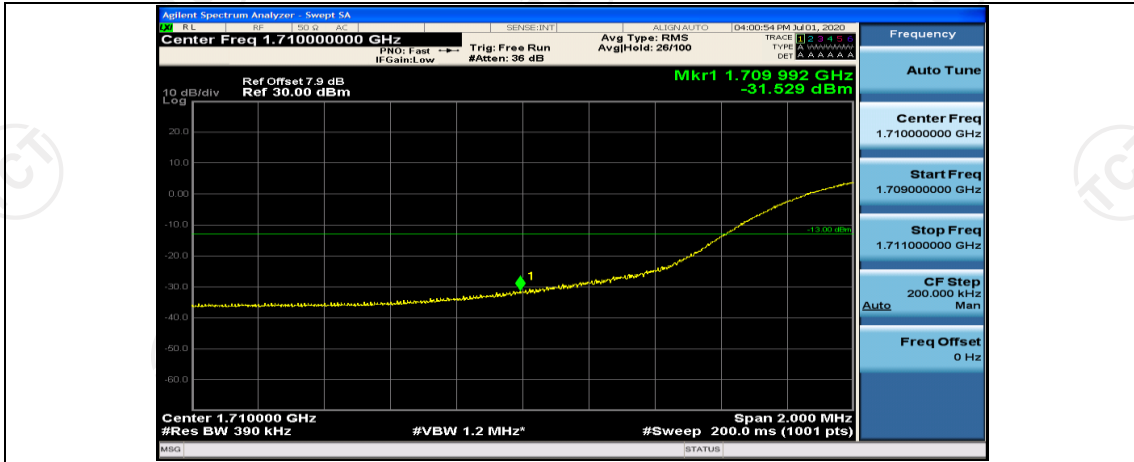

(Channel Bandwidth:20 MHz)_LCH_QPSK_100RB#0