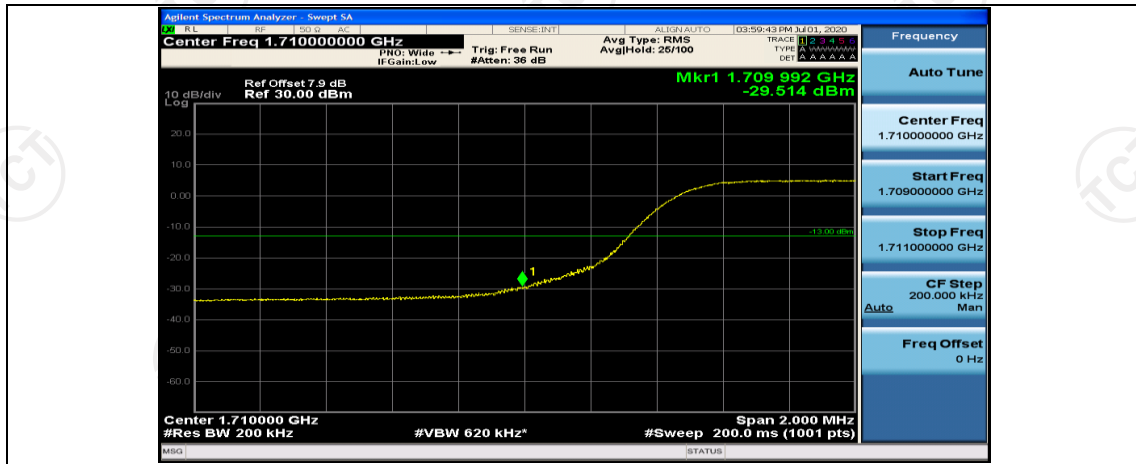

Channel Bandwidth: 15 MHz