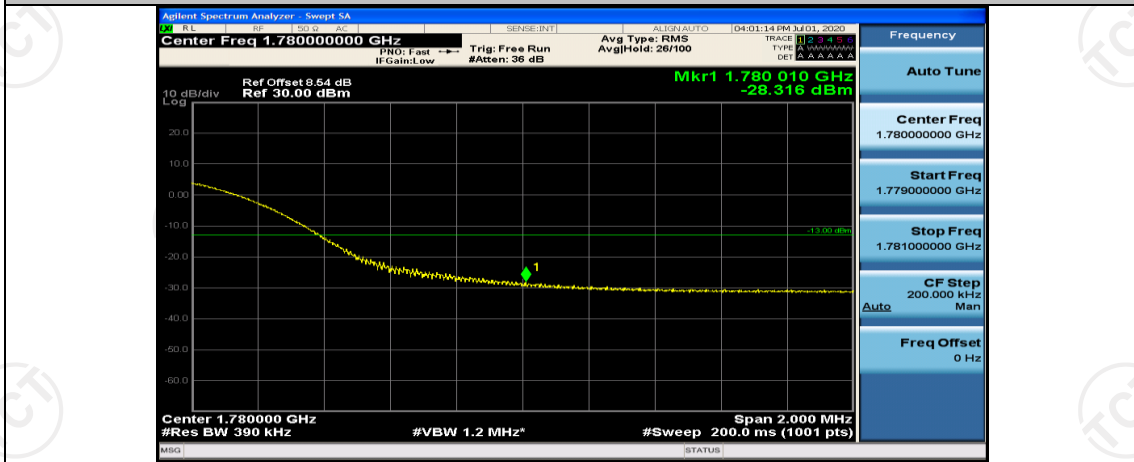

(Channel Bandwidth:20 MHz)_HCH_QPSK_100RB#0