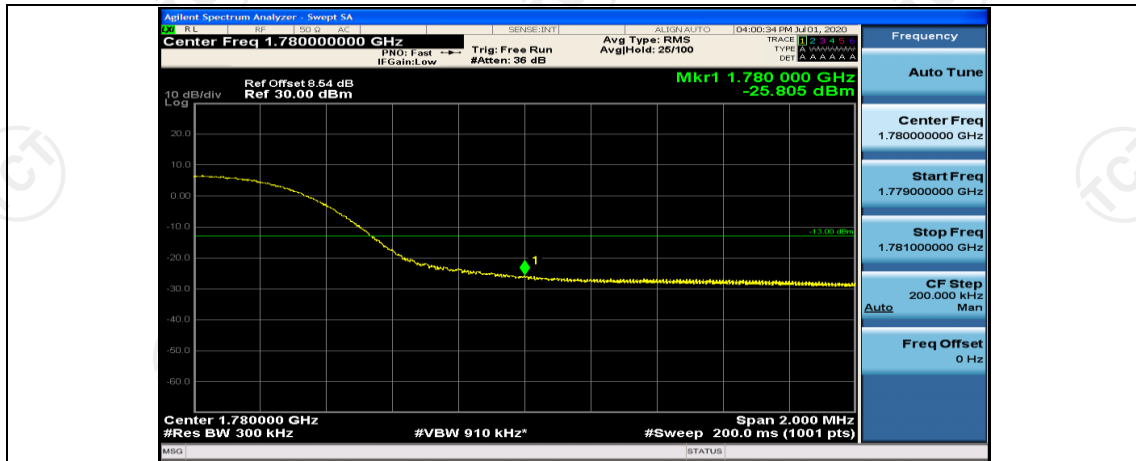

(Channel Bandwidth:15 MHz)_HCH_QPSK_75RB#0