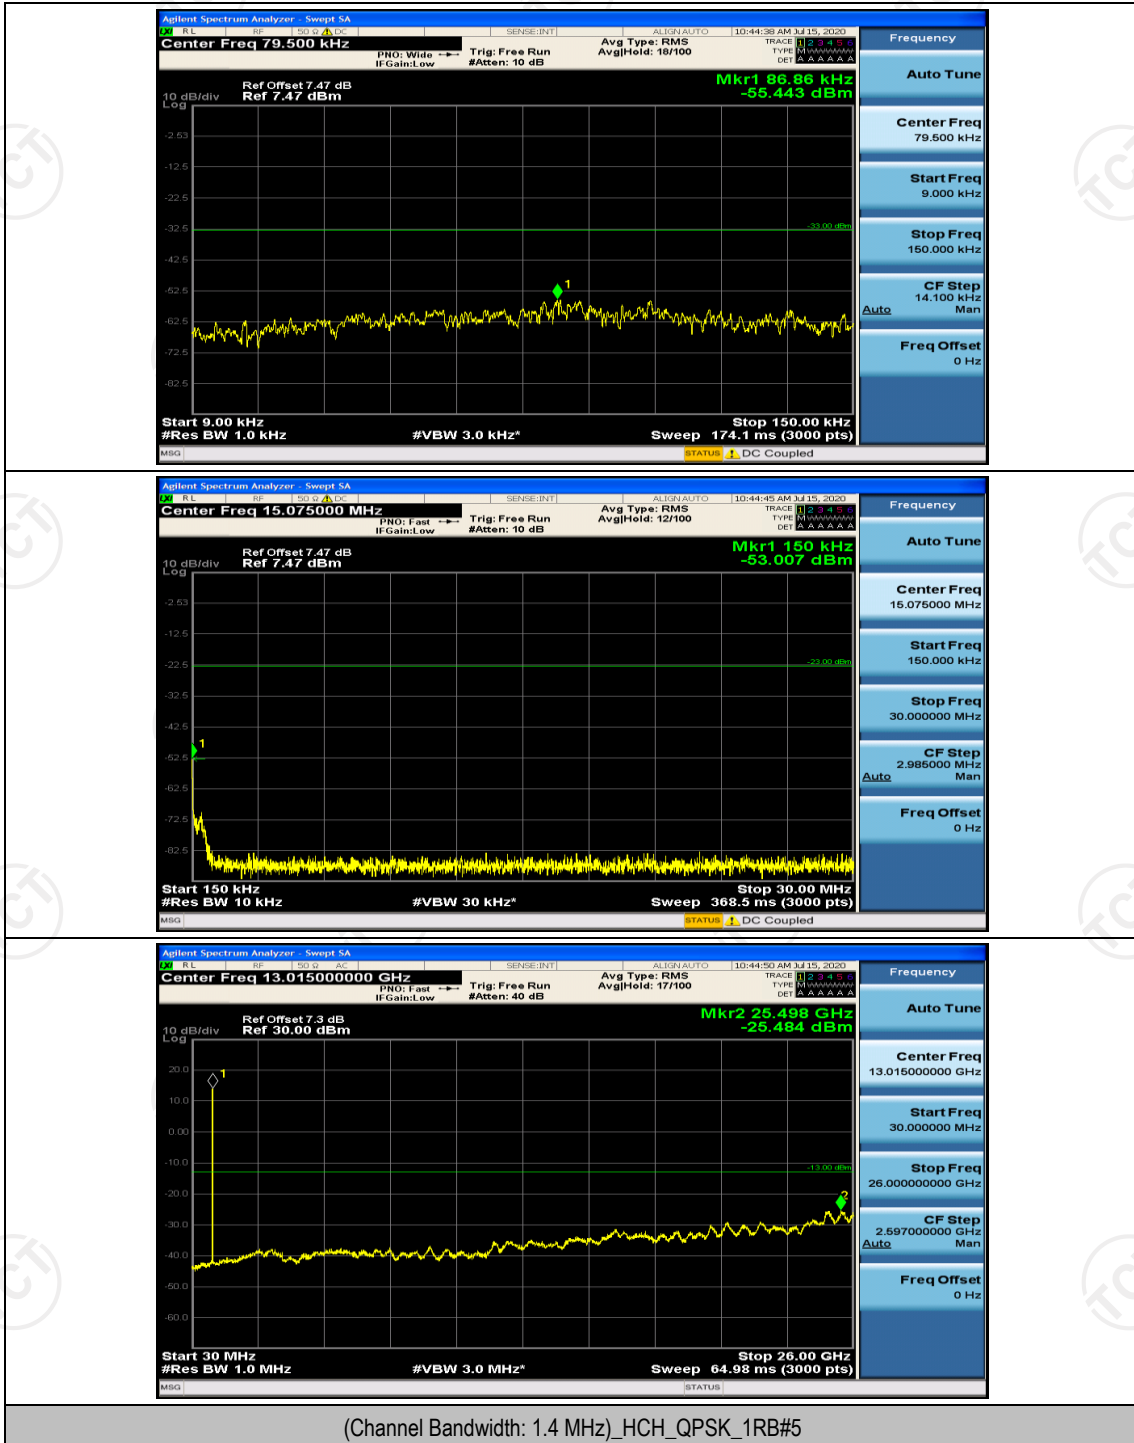

## Appendix E: Conducted Spurious Emission

### Test Graphs

Channel Bandwidth: 1.4 MHz

(Channel Bandwidth: 1.4 MHz)\_MCH\_QPSK\_1RB#0

(Channel Bandwidth: 1.4 MHz)\_HCH\_QPSK\_1RB#0

(Channel Bandwidth: 1.4 MHz)\_LCH\_16QAM\_1RB#0

(Channel Bandwidth: 1.4 MHz)\_MCH\_16QAM\_1RB#0

(Channel Bandwidth: 1.4 MHz)\_HCH\_16QAM\_1RB#0

**Channel Bandwidth: 3 MHz**

(Channel Bandwidth: 3 MHz)\_LCH\_QPSK\_1RB#0