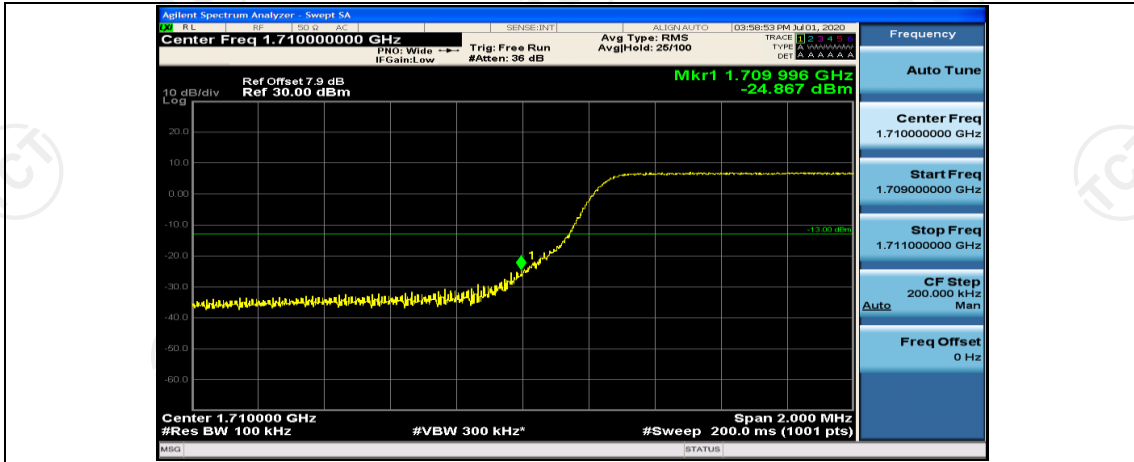

## Channel Bandwidth: 3 MHz

(Channel Bandwidth: 3 MHz)\_LCH\_QPSK\_15RB#0

(Channel Bandwidth: 3 MHz)\_HCH\_QPSK\_15RB#0

(Channel Bandwidth: 3 MHz)\_LCH\_16QAM\_15RB#0

(Channel Bandwidth: 3 MHz)\_HCH\_16QAM\_15RB#0

## Channel Bandwidth: 5 MHz

(Channel Bandwidth: 5 MHz)\_LCH\_QPSK\_25RB#0

(Channel Bandwidth: 5 MHz)\_HCH\_QPSK\_25RB#0

(Channel Bandwidth: 5 MHz)\_LCH\_16QAM\_25RB#0

(Channel Bandwidth: 5 MHz)\_HCH\_16QAM\_25RB#0

## Channel Bandwidth: 10 MHz