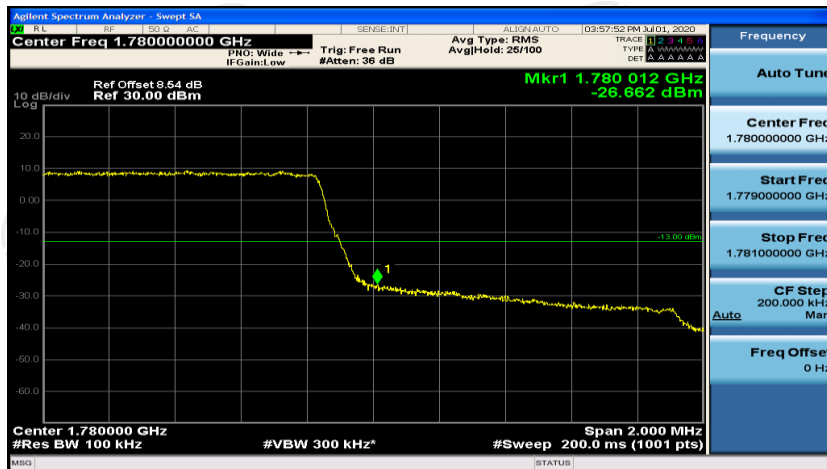

## Appendix D: Band Edge

### Test Graphs

Channel Bandwidth: 1.4 MHz

(Channel Bandwidth: 1.4 MHz)\_LCH\_QPSK\_6RB#0

(Channel Bandwidth: 1.4 MHz)\_HCH\_QPSK\_6RB#0

(Channel Bandwidth: 1.4 MHz)\_LCH\_16QAM\_6RB#0

(Channel Bandwidth: 1.4 MHz)\_HCH\_16QAM\_6RB#0

## Channel Bandwidth: 10 MHz