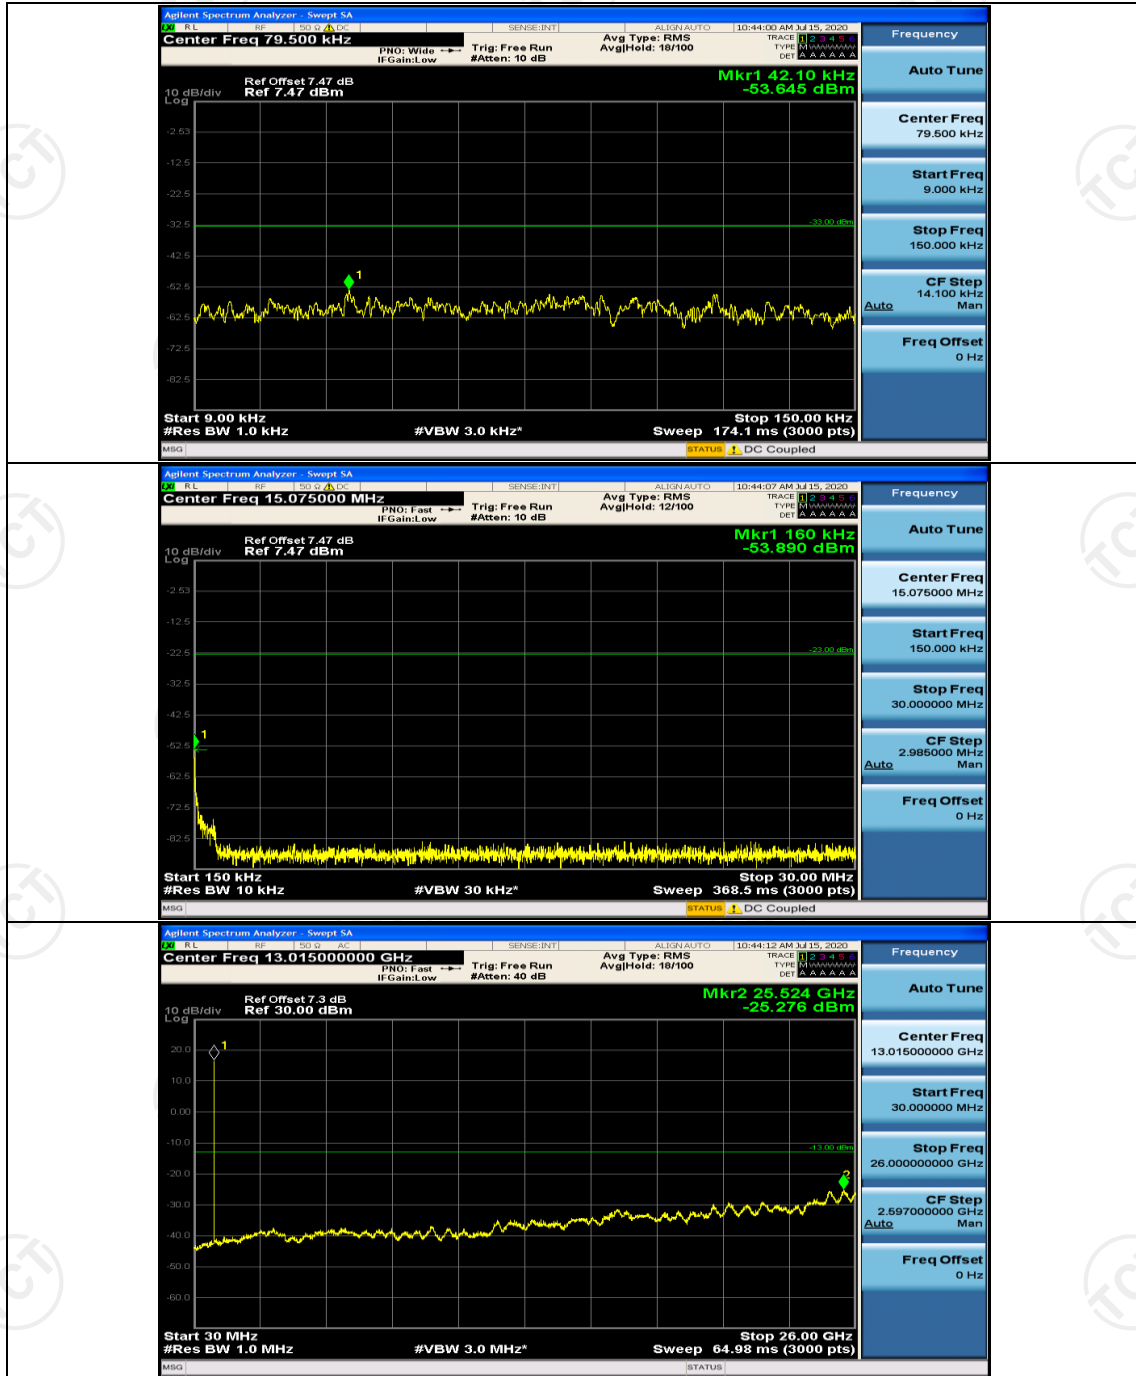

## Appendix E: Conducted Spurious Emission

### Test Graphs

Channel Bandwidth: 1.4 MHz

(Channel Bandwidth: 1.4 MHz)\_MCH\_QPSK\_1RB#0

(Channel Bandwidth: 1.4 MHz)\_HCH\_QPSK\_1RB#0

(Channel Bandwidth: 1.4 MHz)\_LCH\_16QAM\_1RB#0

(Channel Bandwidth: 1.4 MHz)\_MCH\_16QAM\_1RB#0

(Channel Bandwidth: 1.4 MHz)\_HCH\_16QAM\_1RB#0

**Channel Bandwidth: 3 MHz**

(Channel Bandwidth: 3 MHz)\_LCH\_QPSK\_1RB#0