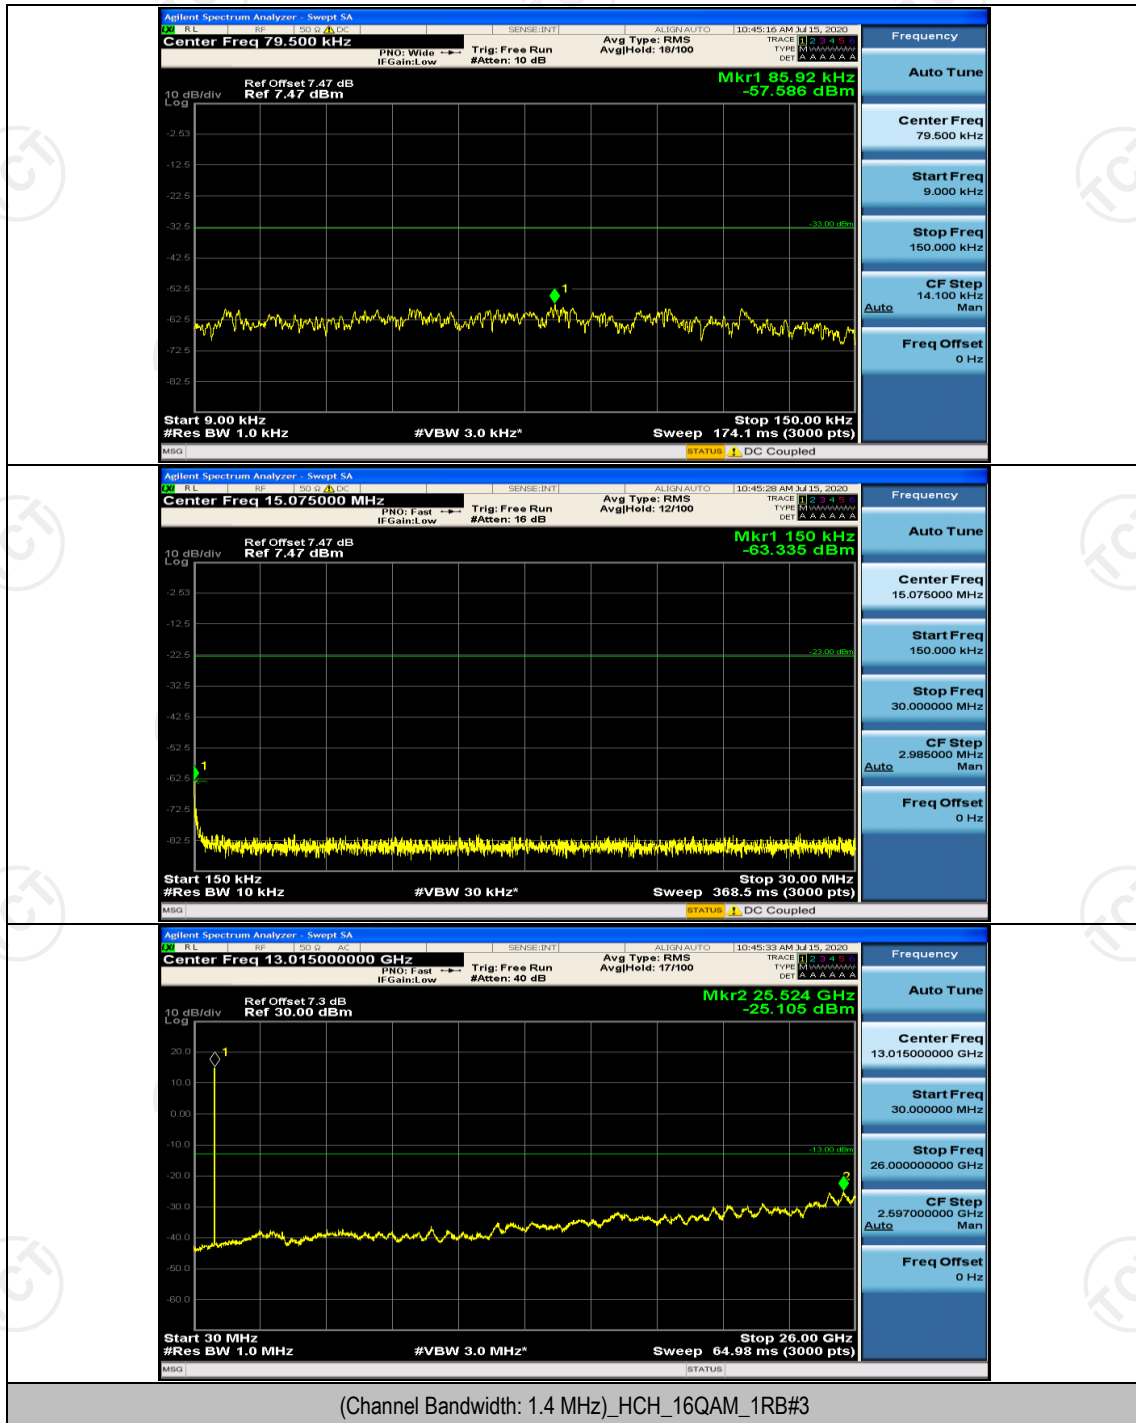

## Appendix E: Conducted Spurious Emission

### Test Graphs

Channel Bandwidth: 1.4 MHz

(Channel Bandwidth: 1.4 MHz)\_MCH\_QPSK\_1RB#0

(Channel Bandwidth: 1.4 MHz)\_HCH\_QPSK\_1RB#0

(Channel Bandwidth: 1.4 MHz)\_LCH\_16QAM\_1RB#0

(Channel Bandwidth: 1.4 MHz)\_MCH\_16QAM\_1RB#0

(Channel Bandwidth: 1.4 MHz)\_HCH\_16QAM\_1RB#0

**Channel Bandwidth: 3 MHz**

(Channel Bandwidth: 3 MHz)\_LCH\_QPSK\_1RB#0