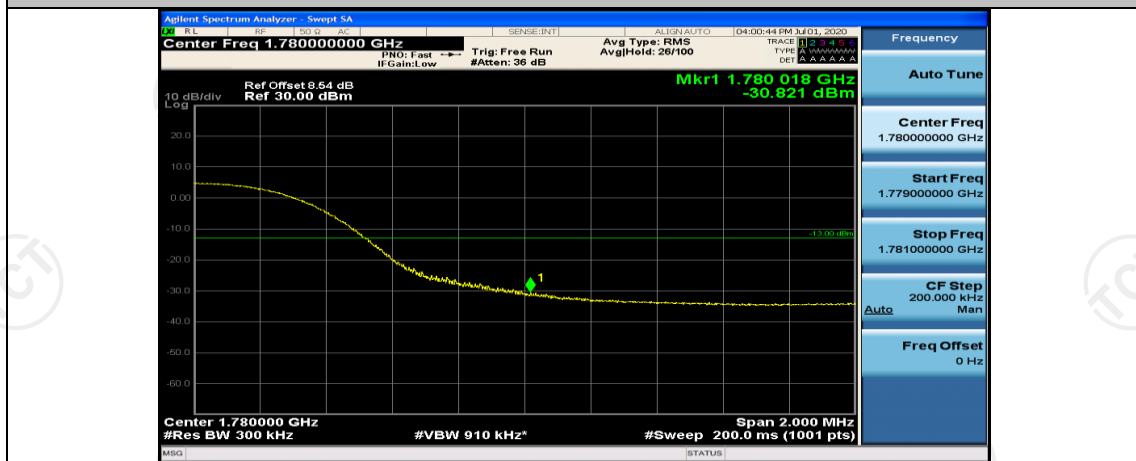

## Channel Bandwidth: 15 MHz

(Channel Bandwidth:15 MHz)\_LCH\_QPSK\_75RB#0

(Channel Bandwidth:15 MHz)\_HCH\_QPSK\_75RB#0

(Channel Bandwidth:15 MHz)\_LCH\_16QAM\_75RB#0

(Channel Bandwidth:15 MHz)\_HCH\_16QAM\_75RB#0