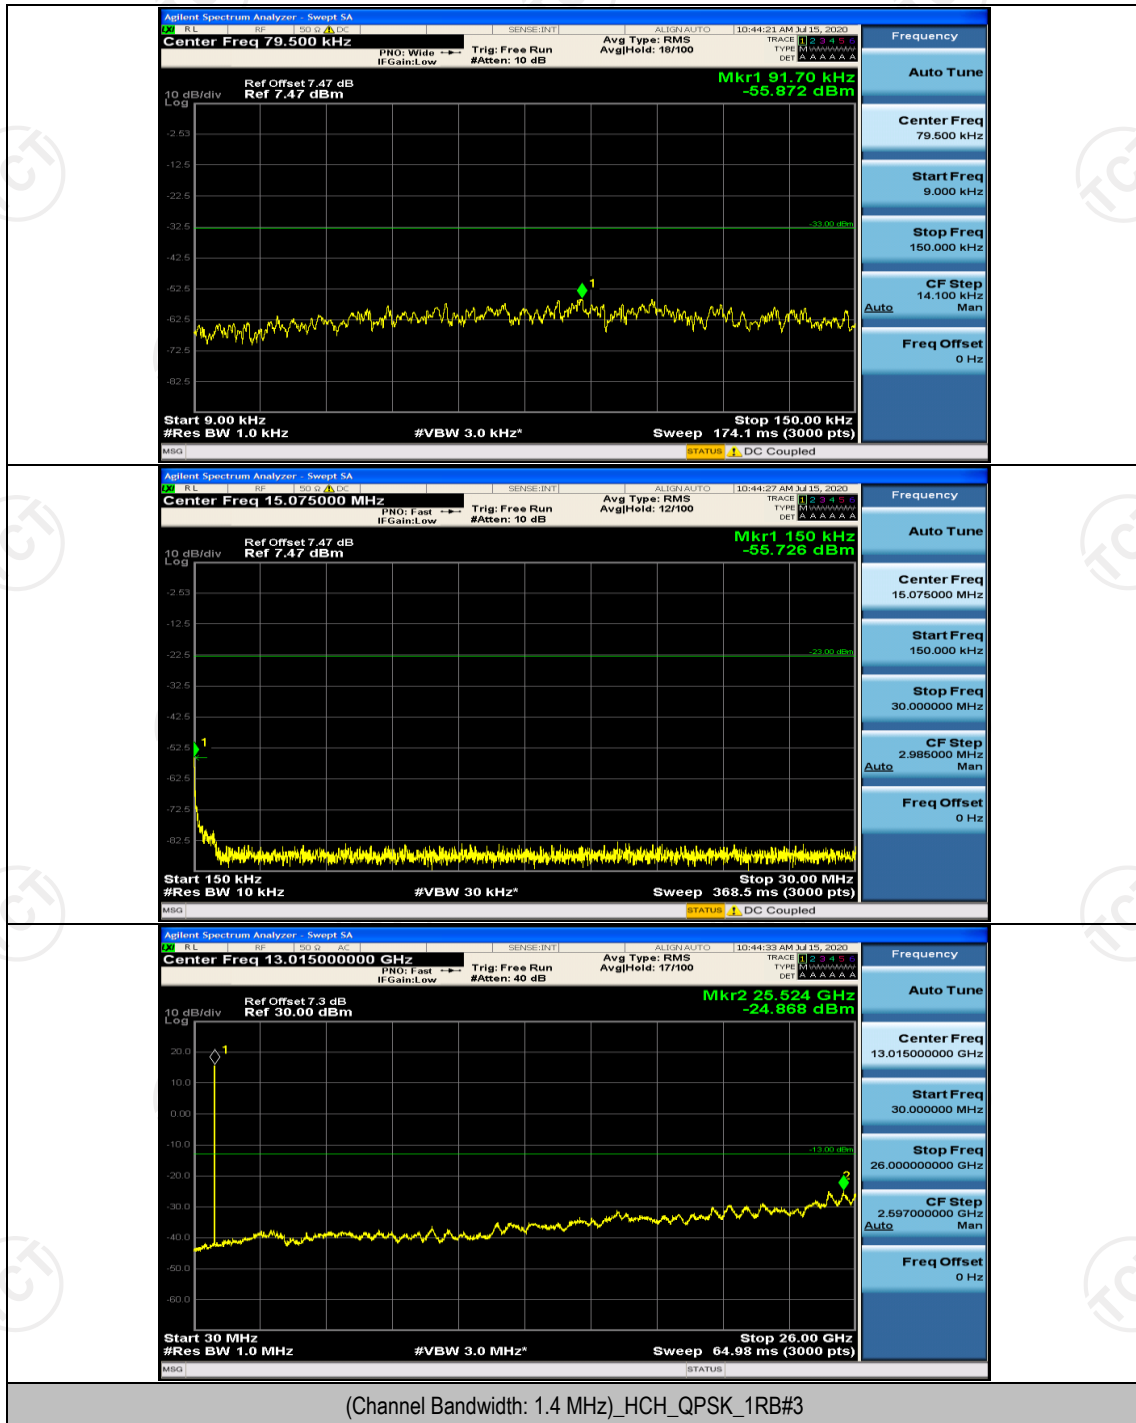

## Appendix E: Conducted Spurious Emission

### Test Graphs

Channel Bandwidth: 1.4 MHz

(Channel Bandwidth: 1.4 MHz)\_MCH\_QPSK\_1RB#0

(Channel Bandwidth: 1.4 MHz)\_HCH\_QPSK\_1RB#0

(Channel Bandwidth: 1.4 MHz)\_LCH\_16QAM\_1RB#0

(Channel Bandwidth: 1.4 MHz)\_MCH\_16QAM\_1RB#0

(Channel Bandwidth: 1.4 MHz)\_HCH\_16QAM\_1RB#0

**Channel Bandwidth: 3 MHz**

(Channel Bandwidth: 3 MHz)\_LCH\_QPSK\_1RB#0