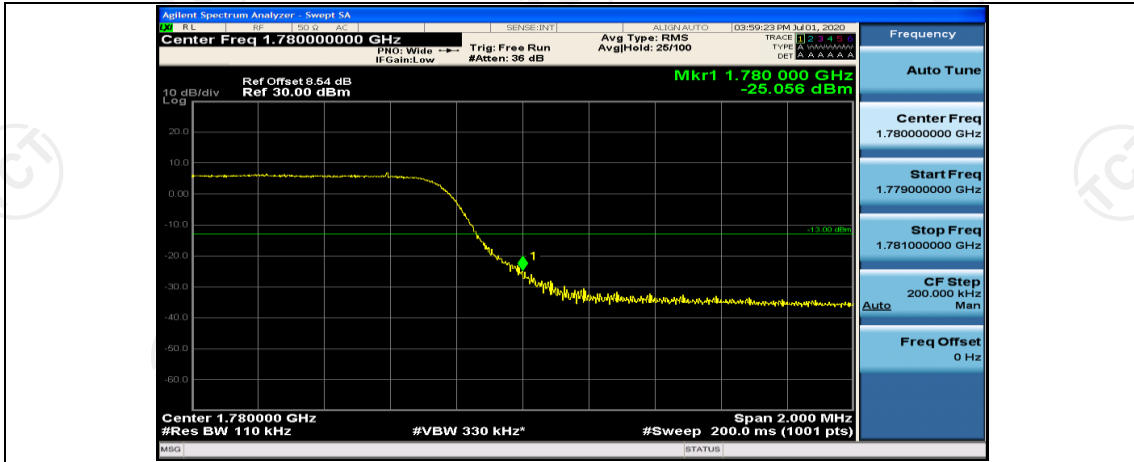

## Channel Bandwidth: 5 MHz

(Channel Bandwidth: 5 MHz)\_LCH\_QPSK\_25RB#0

(Channel Bandwidth: 5 MHz)\_HCH\_QPSK\_25RB#0

(Channel Bandwidth: 5 MHz)\_LCH\_16QAM\_25RB#0

(Channel Bandwidth: 5 MHz)\_HCH\_16QAM\_25RB#0

## Channel Bandwidth: 10 MHz