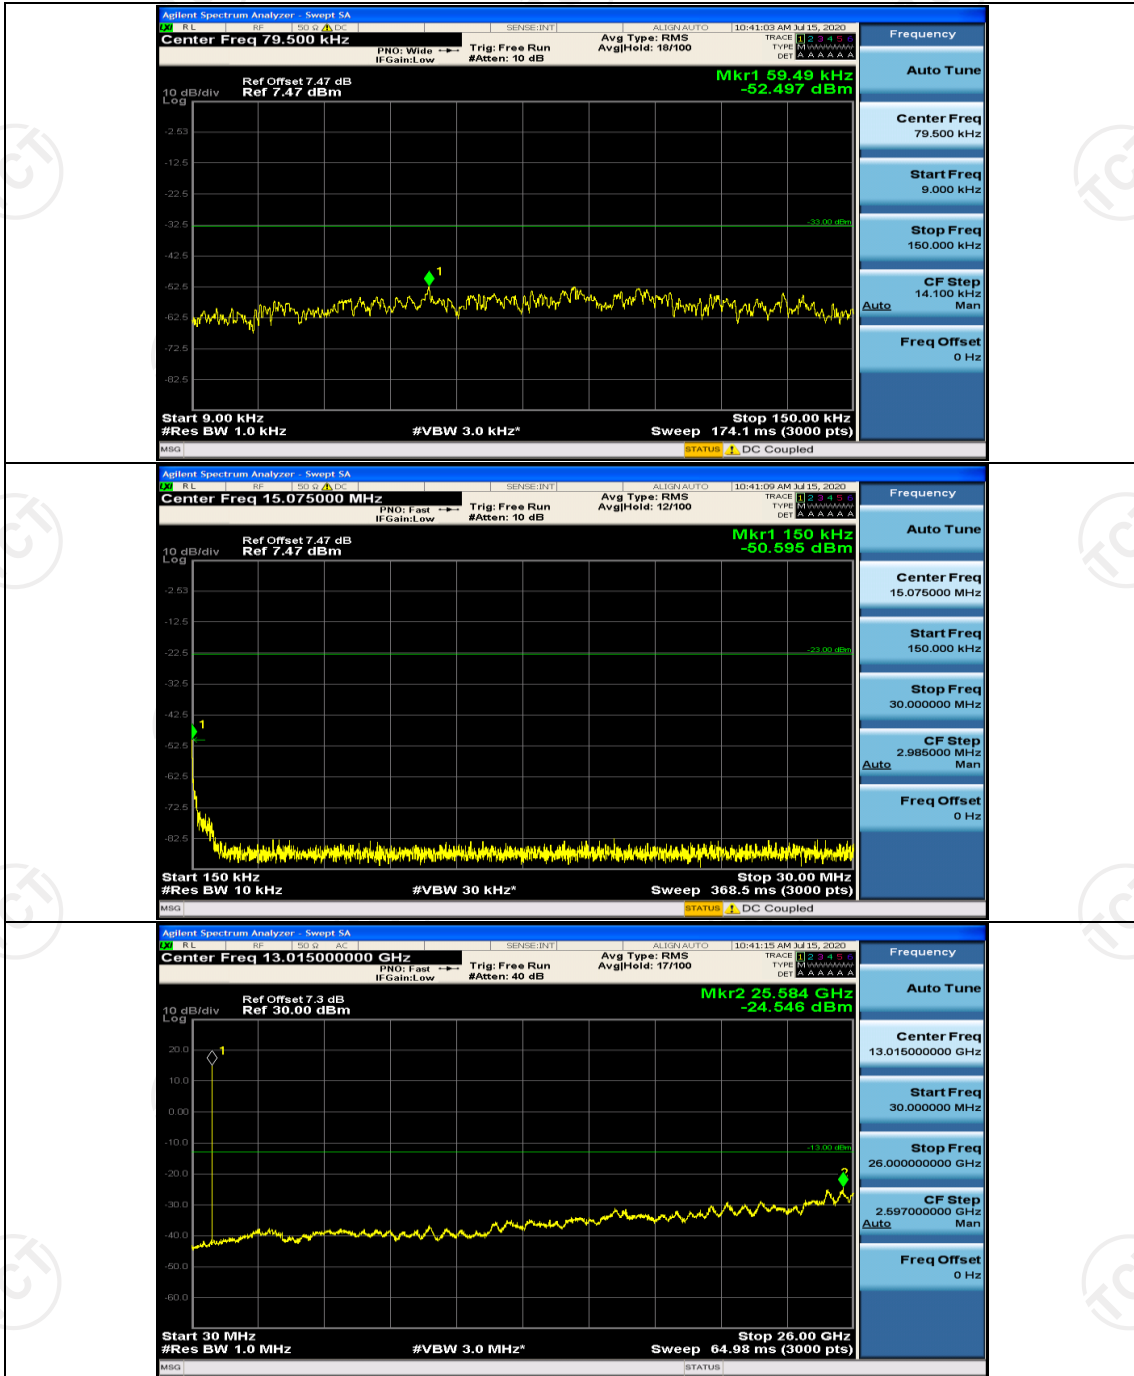

(Channel Bandwidth: 1.4 MHz)_MCH_QPSK_1RB#0