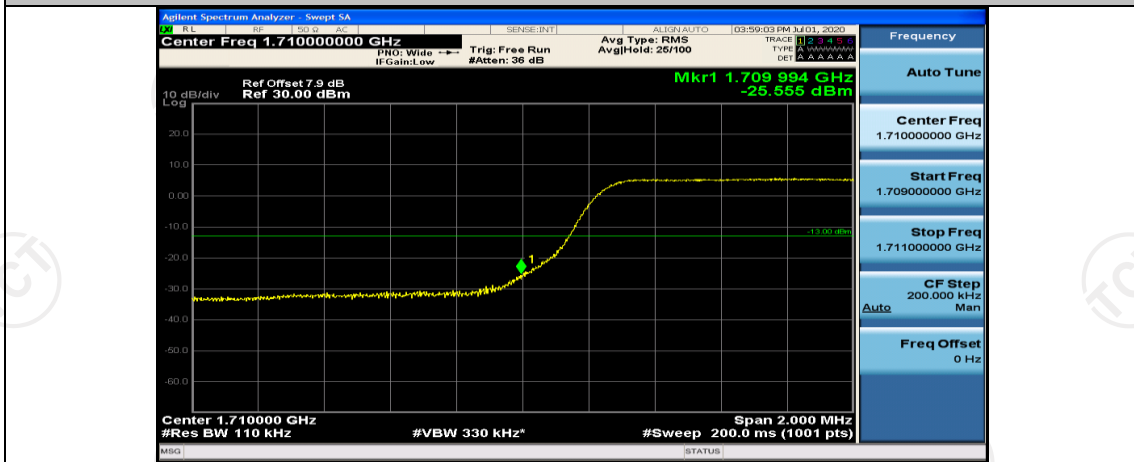

## Channel Bandwidth: 5 MHz

(Channel Bandwidth: 5 MHz)\_LCH\_QPSK\_25RB#0

(Channel Bandwidth: 5 MHz)\_HCH\_QPSK\_25RB#0

(Channel Bandwidth: 5 MHz)\_LCH\_16QAM\_25RB#0

(Channel Bandwidth: 5 MHz)\_HCH\_16QAM\_25RB#0

## Channel Bandwidth: 10 MHz