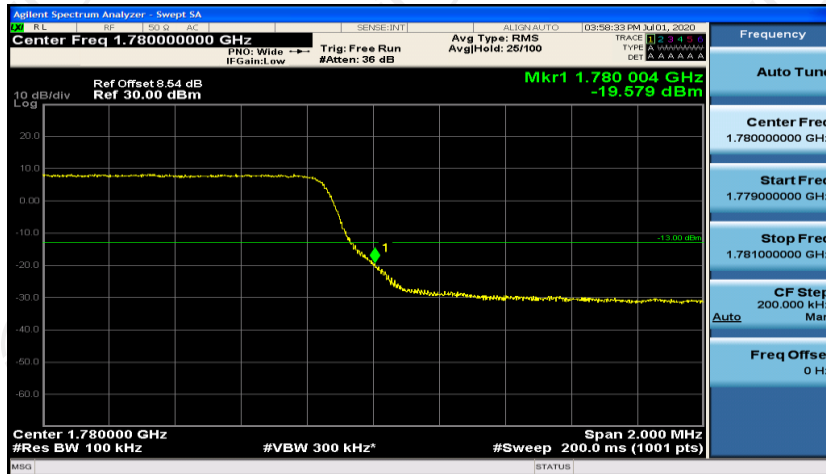

## Appendix D: Band Edge

### Test Graphs

Channel Bandwidth: 1.4 MHz

(Channel Bandwidth: 1.4 MHz)\_LCH\_QPSK\_6RB#0

(Channel Bandwidth: 1.4 MHz)\_HCH\_QPSK\_6RB#0

(Channel Bandwidth: 1.4 MHz)\_LCH\_16QAM\_6RB#0

(Channel Bandwidth: 1.4 MHz)\_HCH\_16QAM\_6RB#0

## Channel Bandwidth: 3 MHz

(Channel Bandwidth: 3 MHz)\_LCH\_QPSK\_15RB#0

(Channel Bandwidth: 3 MHz)\_HCH\_QPSK\_15RB#0

(Channel Bandwidth: 3 MHz)\_LCH\_16QAM\_15RB#0

(Channel Bandwidth: 3 MHz)\_HCH\_16QAM\_15RB#0

## Channel Bandwidth: 10 MHz