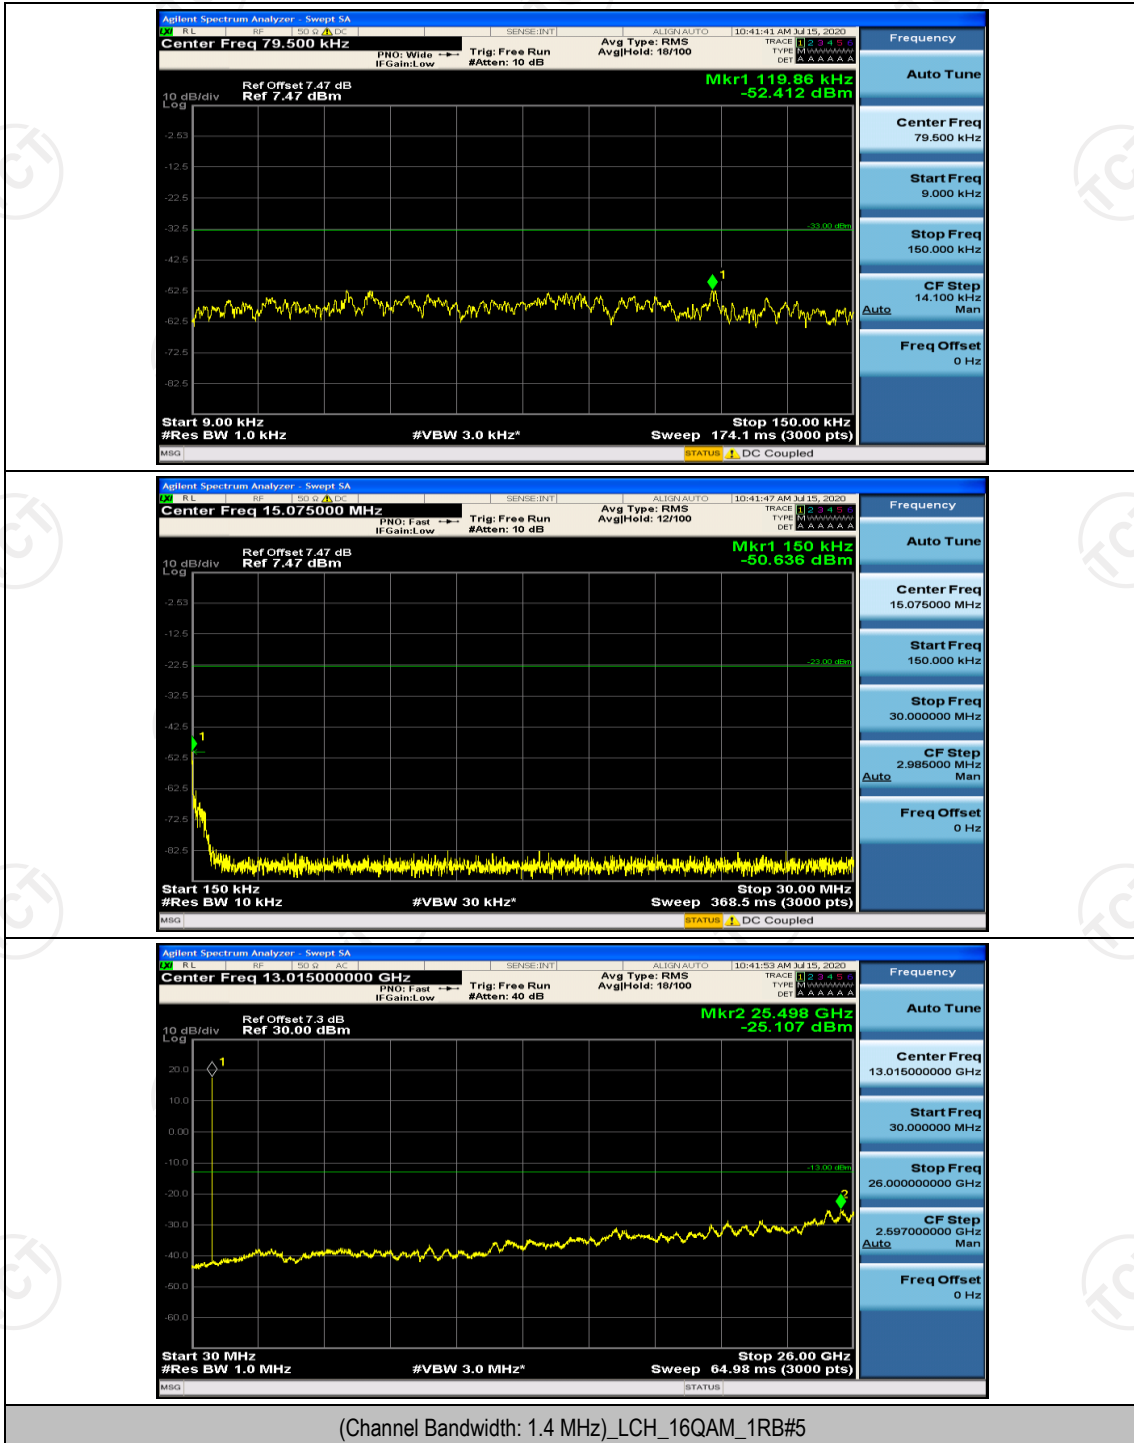

## Appendix E: Conducted Spurious Emission

### Test Graphs

Channel Bandwidth: 1.4 MHz

(Channel Bandwidth: 1.4 MHz)\_MCH\_QPSK\_1RB#0

(Channel Bandwidth: 1.4 MHz)\_HCH\_QPSK\_1RB#0

(Channel Bandwidth: 1.4 MHz)\_LCH\_16QAM\_1RB#0

(Channel Bandwidth: 1.4 MHz)\_MCH\_16QAM\_1RB#0

(Channel Bandwidth: 1.4 MHz)\_HCH\_16QAM\_1RB#0

**Channel Bandwidth: 3 MHz**

(Channel Bandwidth: 3 MHz)\_LCH\_QPSK\_1RB#0