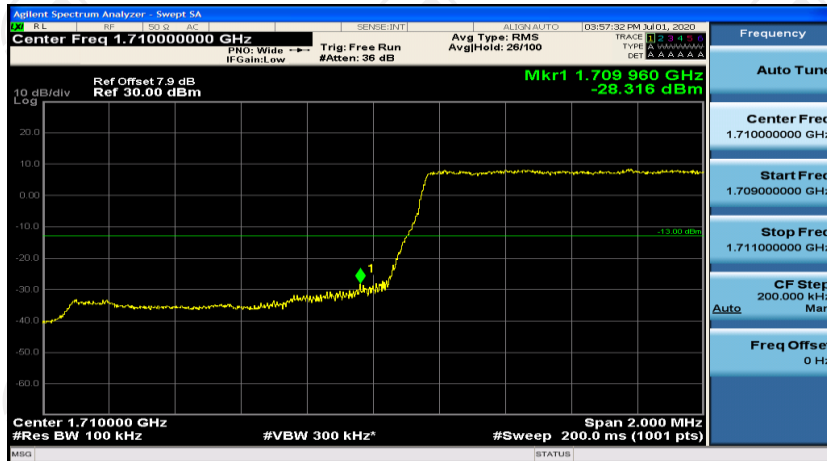

## Appendix D: Band Edge

### Test Graphs

Channel Bandwidth: 1.4 MHz

(Channel Bandwidth: 1.4 MHz)\_LCH\_QPSK\_6RB#0

(Channel Bandwidth: 1.4 MHz)\_HCH\_QPSK\_6RB#0

(Channel Bandwidth: 1.4 MHz)\_LCH\_16QAM\_6RB#0

(Channel Bandwidth: 1.4 MHz)\_HCH\_16QAM\_6RB#0