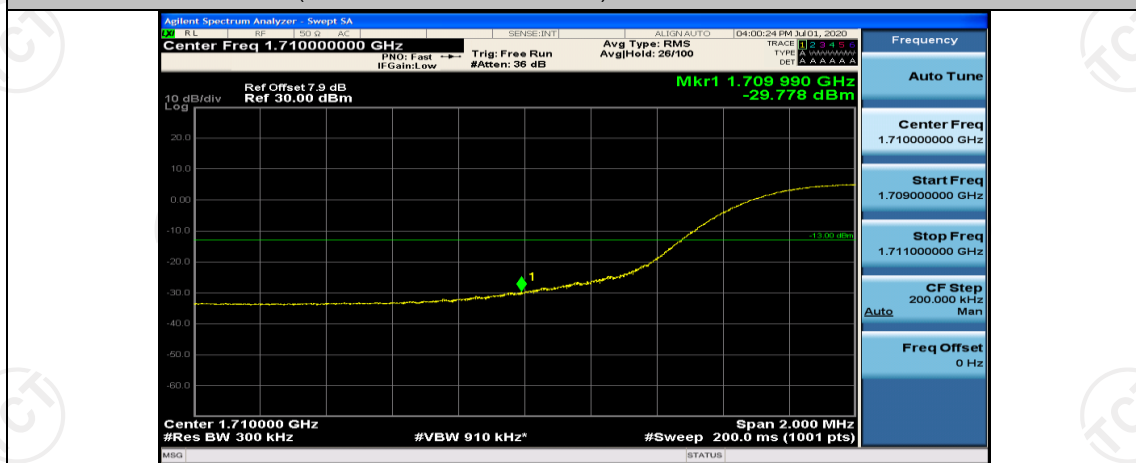

## Channel Bandwidth: 15 MHz

(Channel Bandwidth:15 MHz)\_LCH\_QPSK\_75RB#0

(Channel Bandwidth:15 MHz)\_HCH\_QPSK\_75RB#0

(Channel Bandwidth:15 MHz)\_LCH\_16QAM\_75RB#0

(Channel Bandwidth:15 MHz)\_HCH\_16QAM\_75RB#0