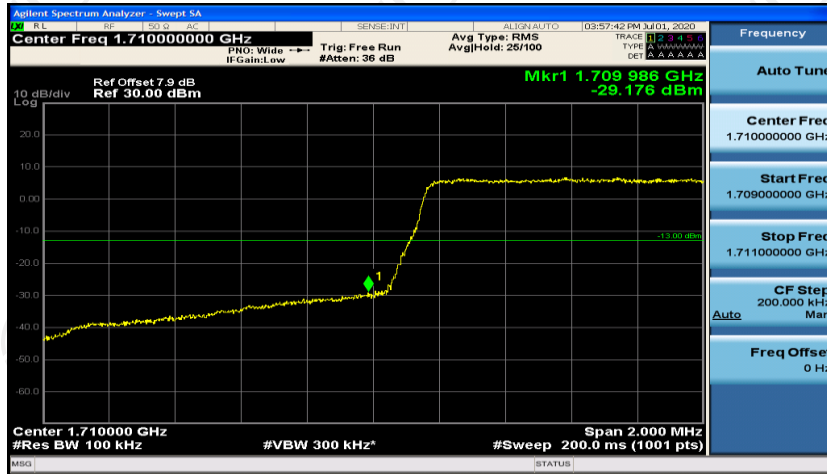

### Test Graphs

Channel Bandwidth: 1.4 MHz

(Channel Bandwidth: 1.4 MHz)\_LCH\_QPSK\_6RB#0

(Channel Bandwidth: 1.4 MHz)\_HCH\_QPSK\_6RB#0

(Channel Bandwidth: 1.4 MHz)\_LCH\_16QAM\_6RB#0

(Channel Bandwidth: 1.4 MHz)\_HCH\_16QAM\_6RB#0

## Channel Bandwidth: 3 MHz

(Channel Bandwidth: 3 MHz)\_LCH\_QPSK\_15RB#0

(Channel Bandwidth: 3 MHz)\_HCH\_QPSK\_15RB#0

(Channel Bandwidth: 3 MHz)\_LCH\_16QAM\_15RB#0

(Channel Bandwidth: 3 MHz)\_HCH\_16QAM\_15RB#0