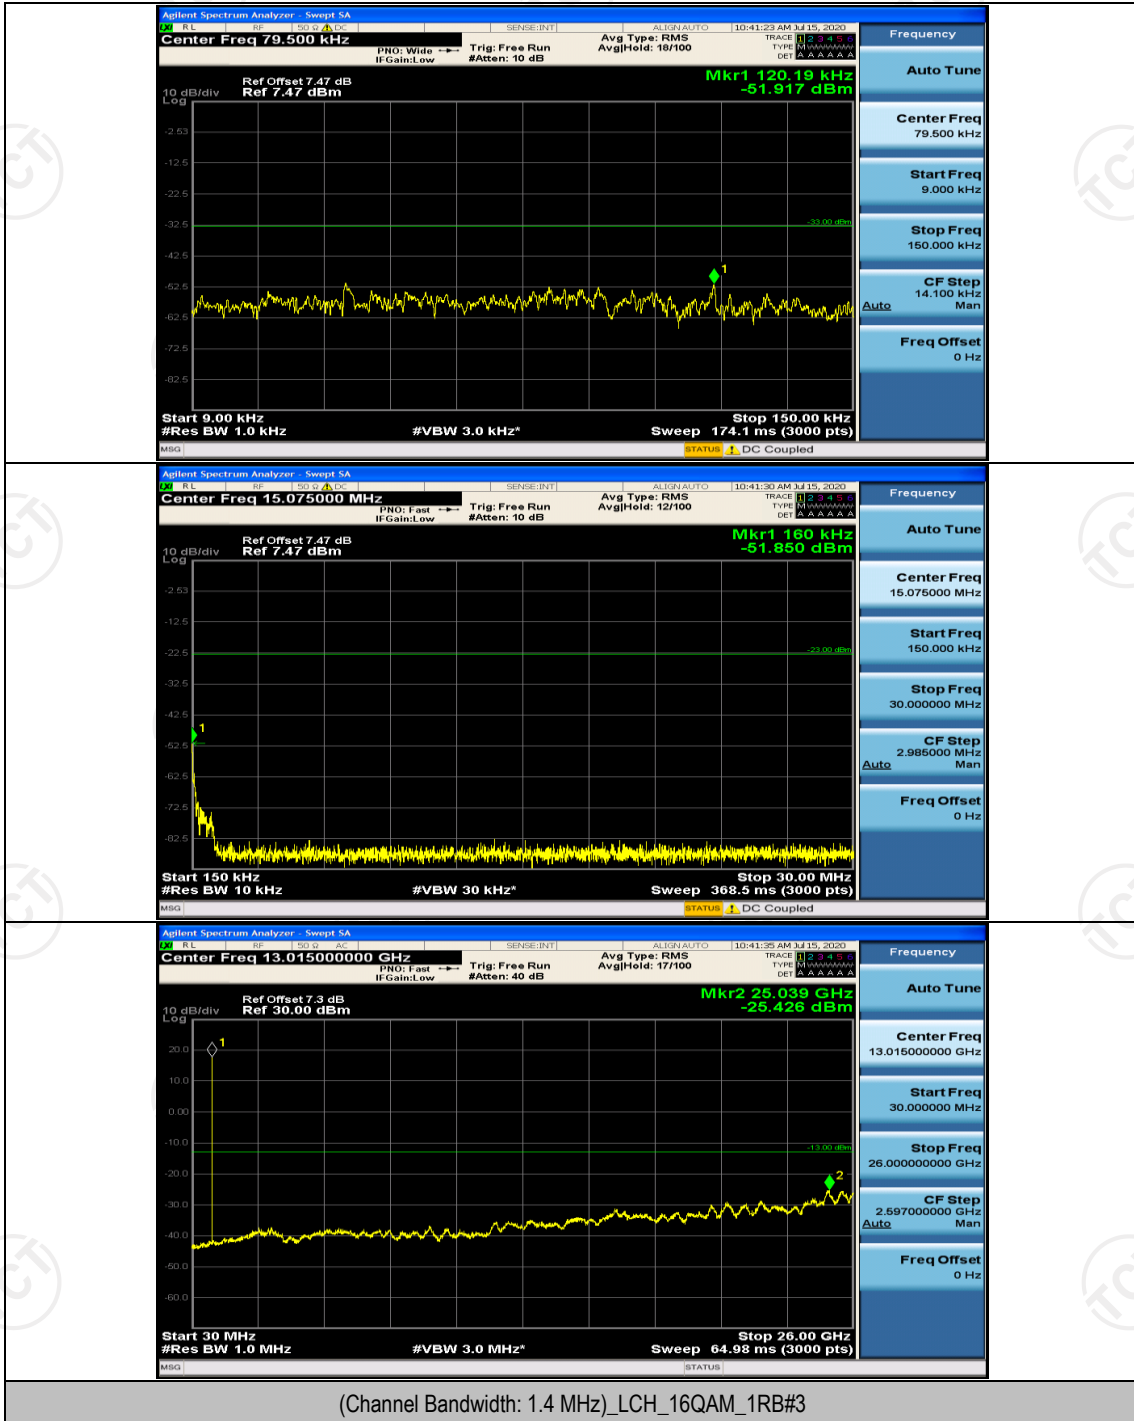

## Appendix E: Conducted Spurious Emission

### Test Graphs

Channel Bandwidth: 1.4 MHz

(Channel Bandwidth: 1.4 MHz)\_MCH\_QPSK\_1RB#0

(Channel Bandwidth: 1.4 MHz)\_HCH\_QPSK\_1RB#0

(Channel Bandwidth: 1.4 MHz)\_LCH\_16QAM\_1RB#0

(Channel Bandwidth: 1.4 MHz)\_MCH\_16QAM\_1RB#0

(Channel Bandwidth: 1.4 MHz)\_HCH\_16QAM\_1RB#0

**Channel Bandwidth: 3 MHz**

(Channel Bandwidth: 3 MHz)\_LCH\_QPSK\_1RB#0