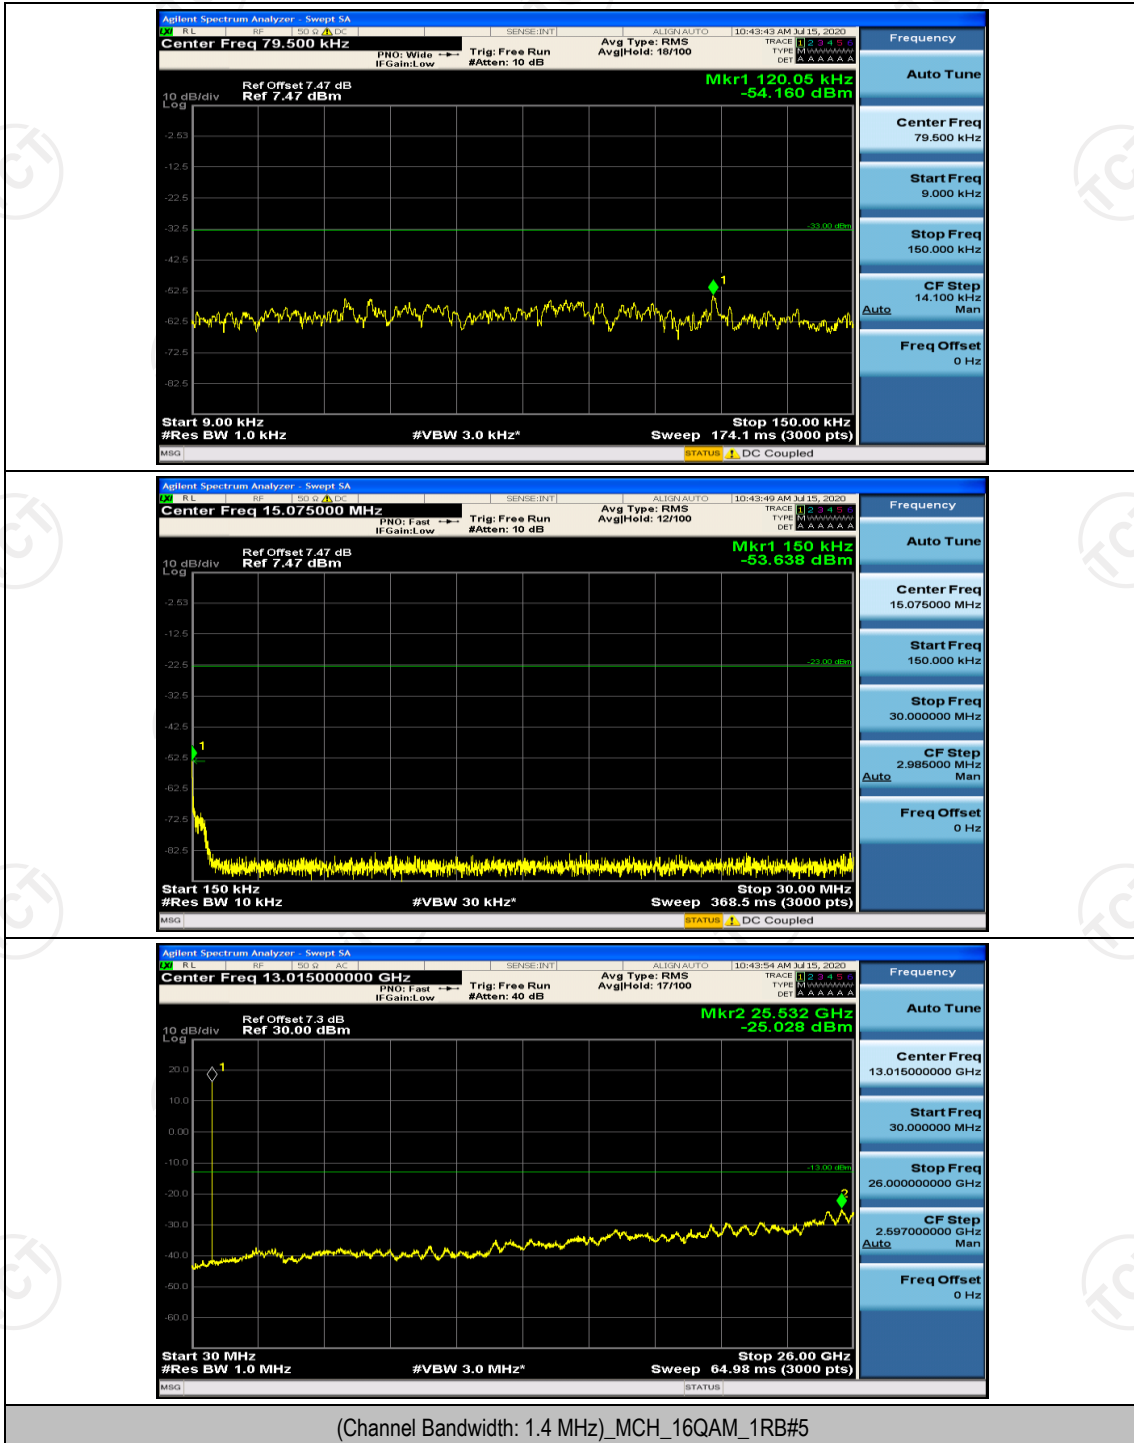

## Appendix E: Conducted Spurious Emission

### Test Graphs

Channel Bandwidth: 1.4 MHz

(Channel Bandwidth: 1.4 MHz)\_MCH\_QPSK\_1RB#0

(Channel Bandwidth: 1.4 MHz)\_HCH\_QPSK\_1RB#0

(Channel Bandwidth: 1.4 MHz)\_LCH\_16QAM\_1RB#0

(Channel Bandwidth: 1.4 MHz)\_MCH\_16QAM\_1RB#0

(Channel Bandwidth: 1.4 MHz)\_HCH\_16QAM\_1RB#0

**Channel Bandwidth: 3 MHz**

(Channel Bandwidth: 3 MHz)\_LCH\_QPSK\_1RB#0