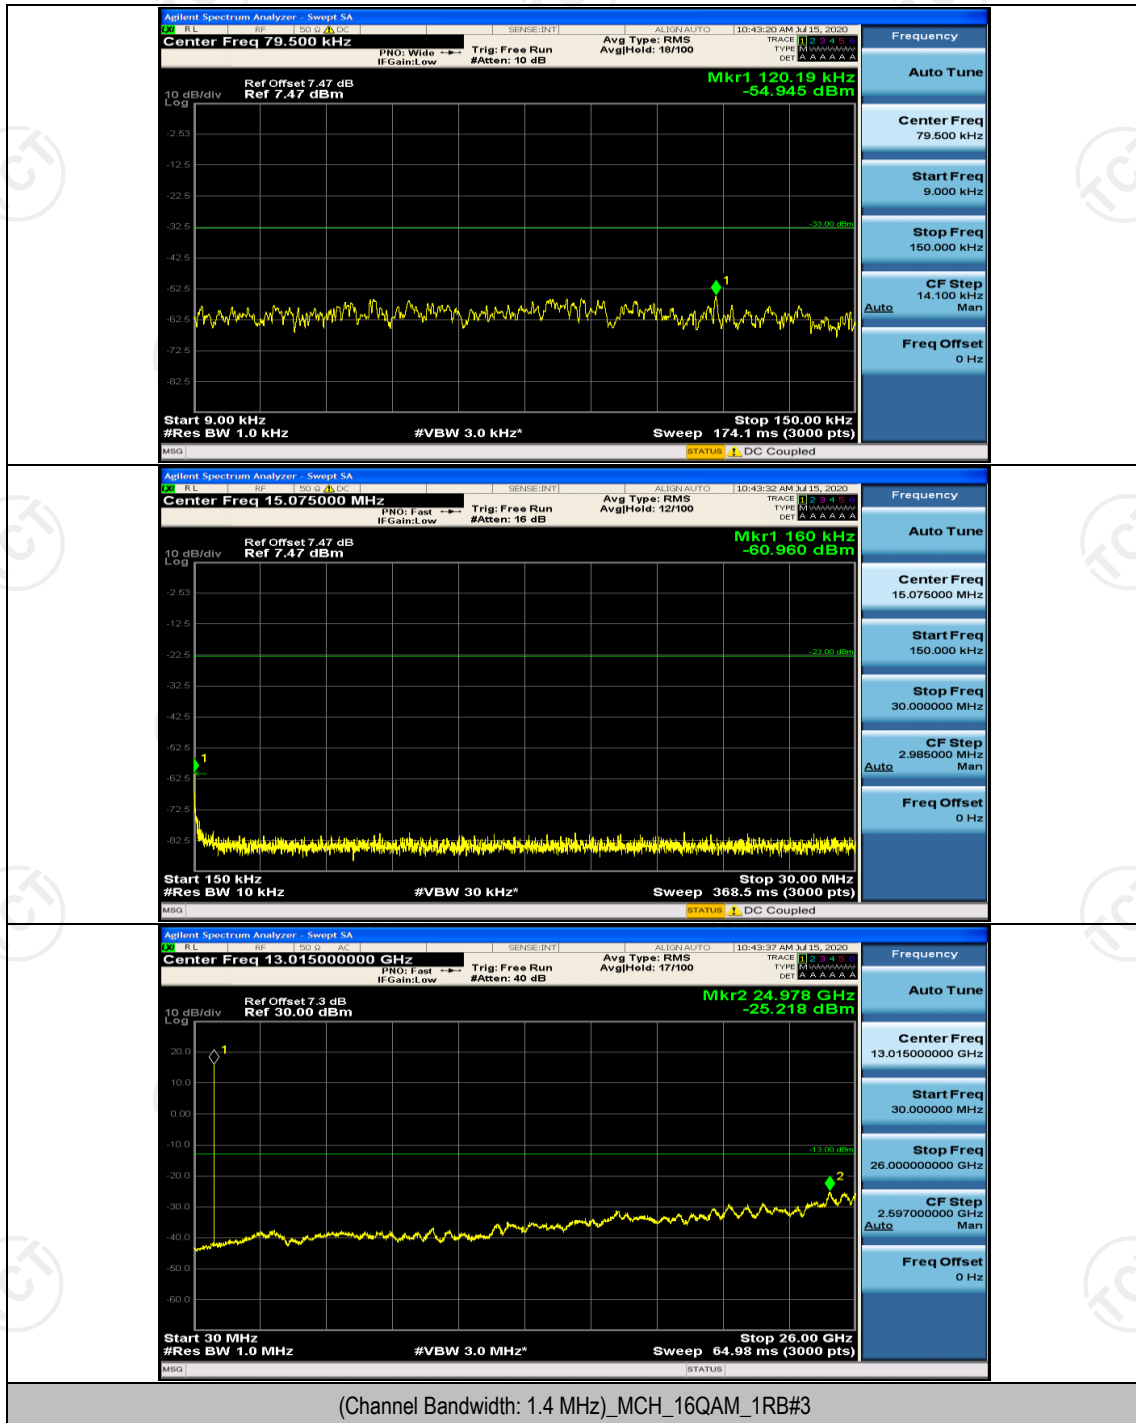

## Appendix E: Conducted Spurious Emission

### Test Graphs

Channel Bandwidth: 1.4 MHz

(Channel Bandwidth: 1.4 MHz)\_MCH\_QPSK\_1RB#0

(Channel Bandwidth: 1.4 MHz)\_HCH\_QPSK\_1RB#0

(Channel Bandwidth: 1.4 MHz)\_LCH\_16QAM\_1RB#0

(Channel Bandwidth: 1.4 MHz)\_MCH\_16QAM\_1RB#0

(Channel Bandwidth: 1.4 MHz)\_HCH\_16QAM\_1RB#0

**Channel Bandwidth: 3 MHz**

(Channel Bandwidth: 3 MHz)\_LCH\_QPSK\_1RB#0