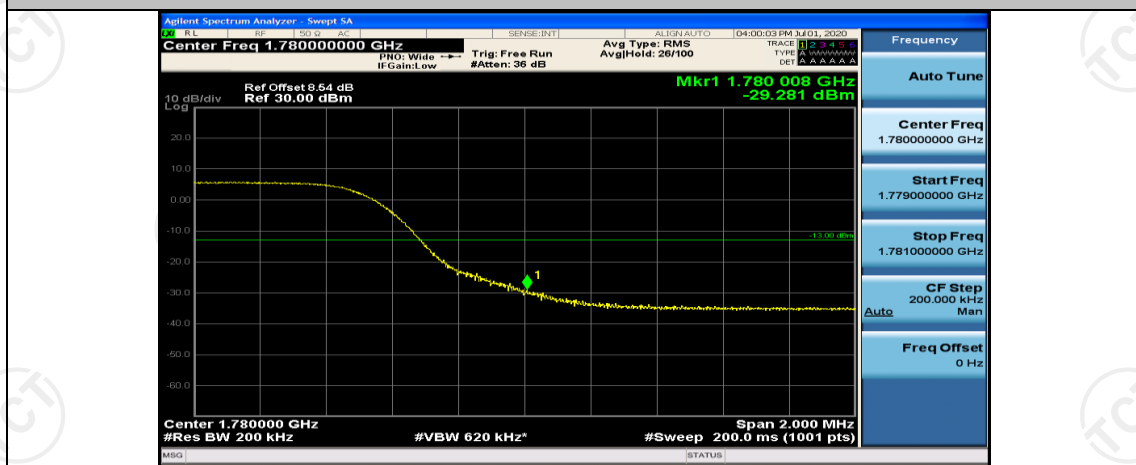

Channel Bandwidth: 10 MHz_HCH_16QAM_50RB#0