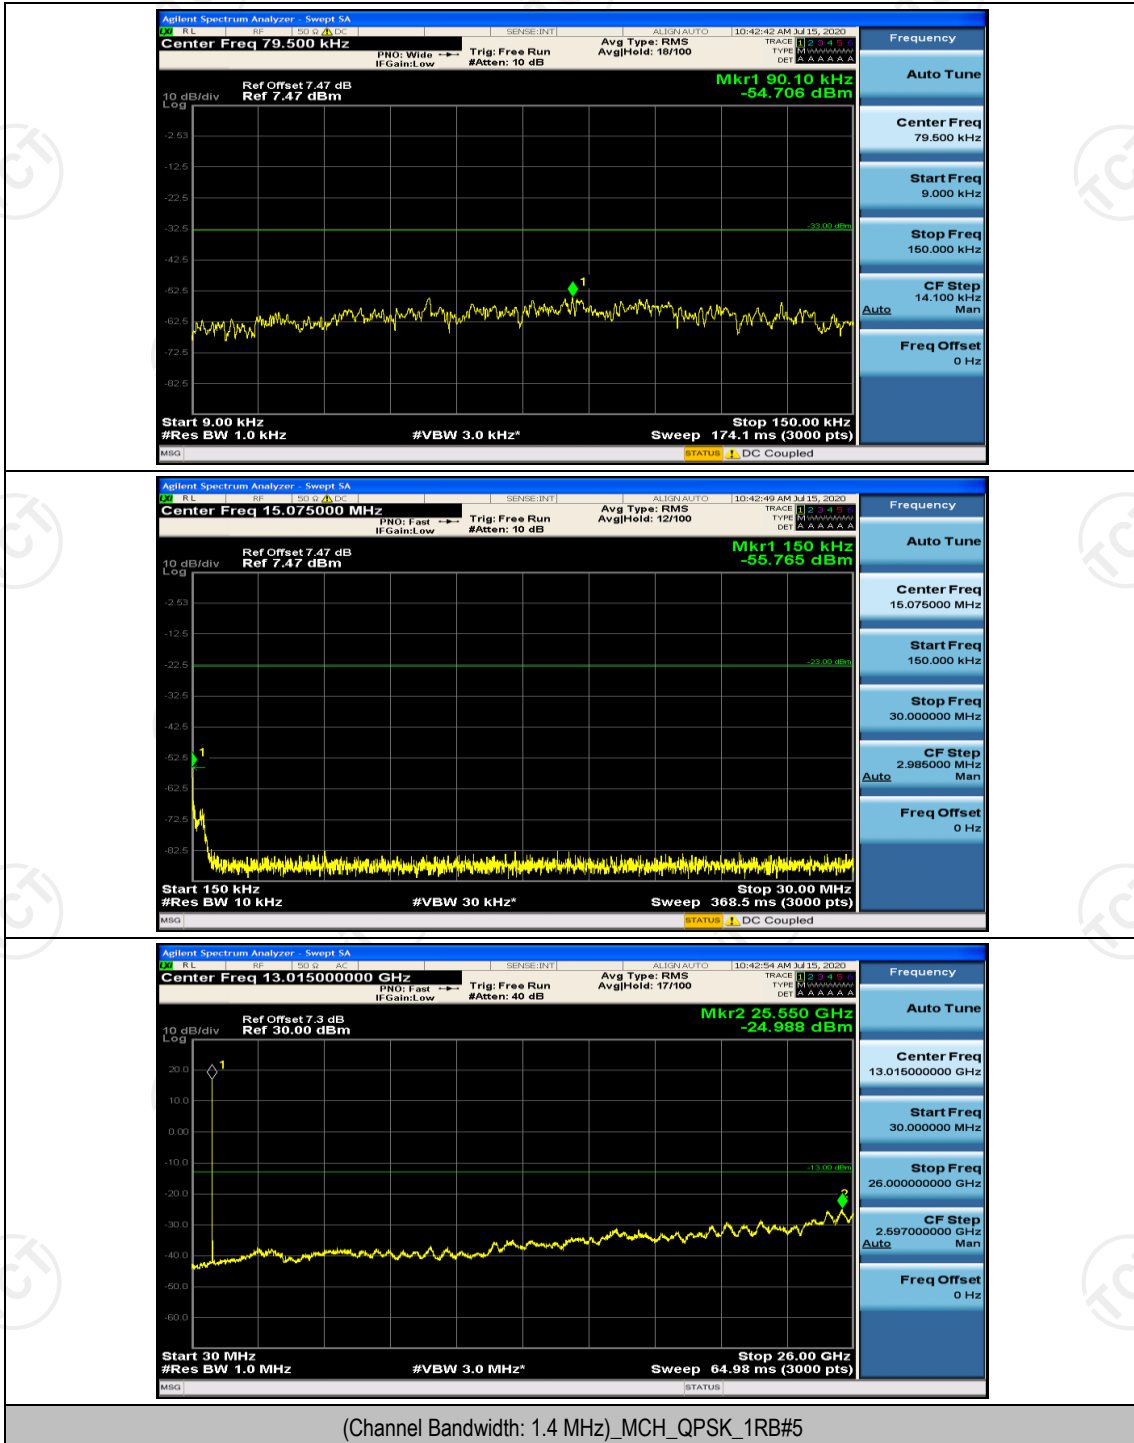

## Appendix E: Conducted Spurious Emission

### Test Graphs

Channel Bandwidth: 1.4 MHz

(Channel Bandwidth: 1.4 MHz)\_MCH\_QPSK\_1RB#0

(Channel Bandwidth: 1.4 MHz)\_HCH\_QPSK\_1RB#0

(Channel Bandwidth: 1.4 MHz)\_LCH\_16QAM\_1RB#0

(Channel Bandwidth: 1.4 MHz)\_MCH\_16QAM\_1RB#0

(Channel Bandwidth: 1.4 MHz)\_HCH\_16QAM\_1RB#0

**Channel Bandwidth: 3 MHz**

(Channel Bandwidth: 3 MHz)\_LCH\_QPSK\_1RB#0