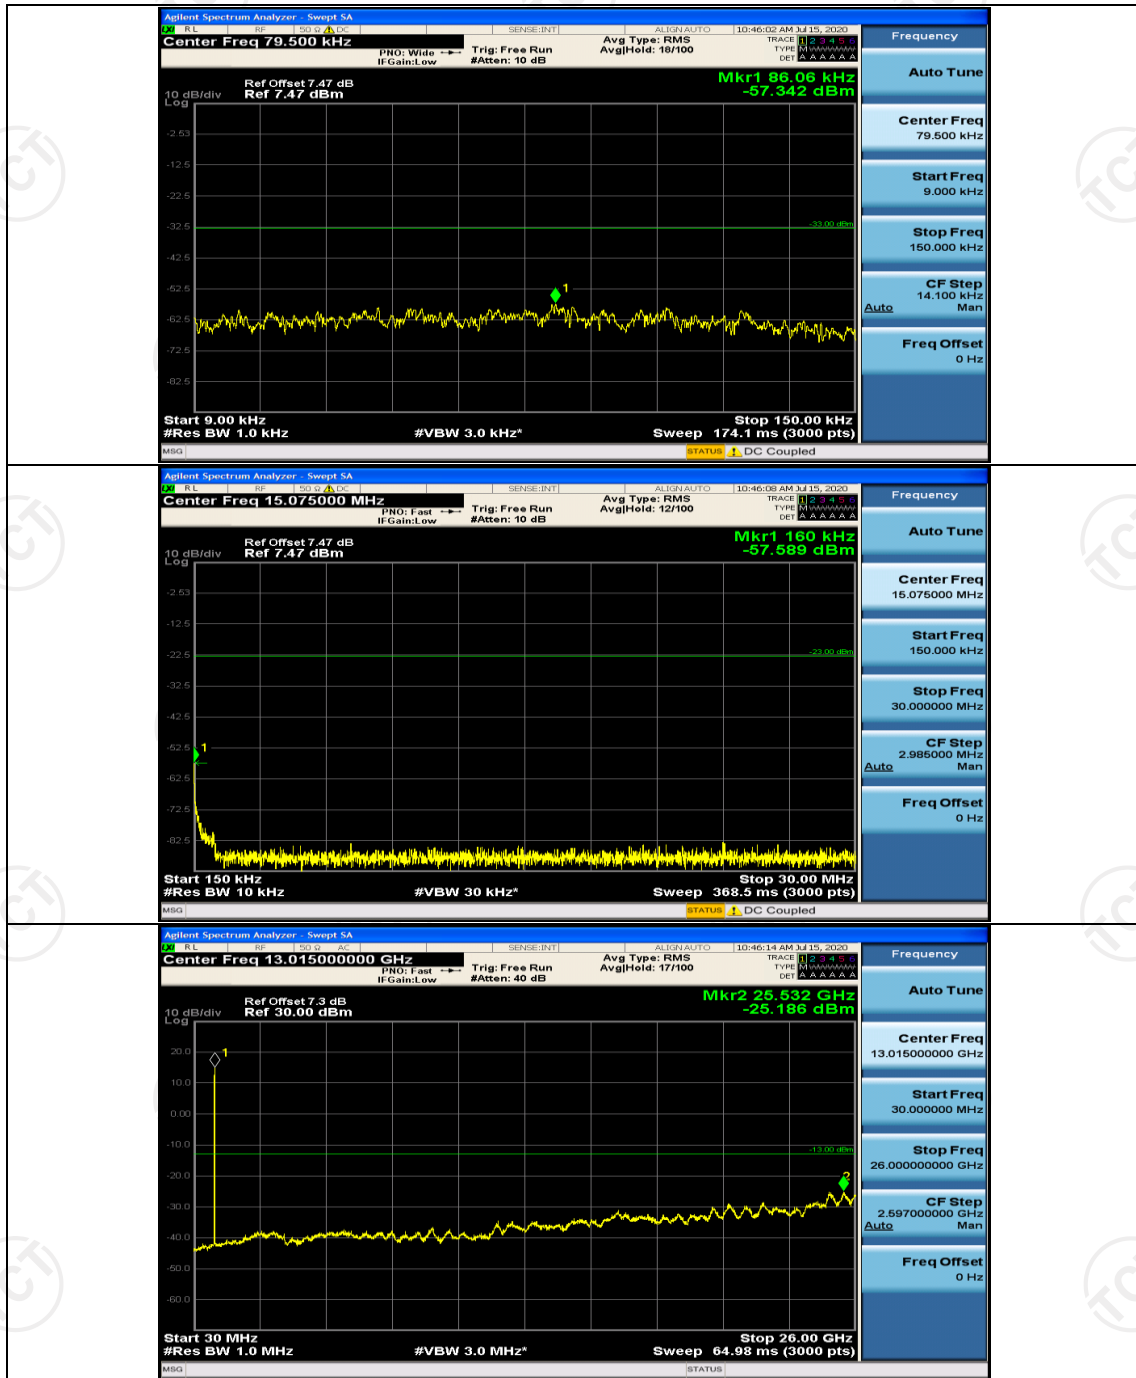

## Appendix E: Conducted Spurious Emission

### Test Graphs

Channel Bandwidth: 1.4 MHz

(Channel Bandwidth: 1.4 MHz)\_MCH\_QPSK\_1RB#0

(Channel Bandwidth: 1.4 MHz)\_HCH\_QPSK\_1RB#0

(Channel Bandwidth: 1.4 MHz)\_LCH\_16QAM\_1RB#0

(Channel Bandwidth: 1.4 MHz)\_MCH\_16QAM\_1RB#0

(Channel Bandwidth: 1.4 MHz)\_HCH\_16QAM\_1RB#0

**Channel Bandwidth: 3 MHz**

(Channel Bandwidth: 3 MHz)\_LCH\_QPSK\_1RB#0