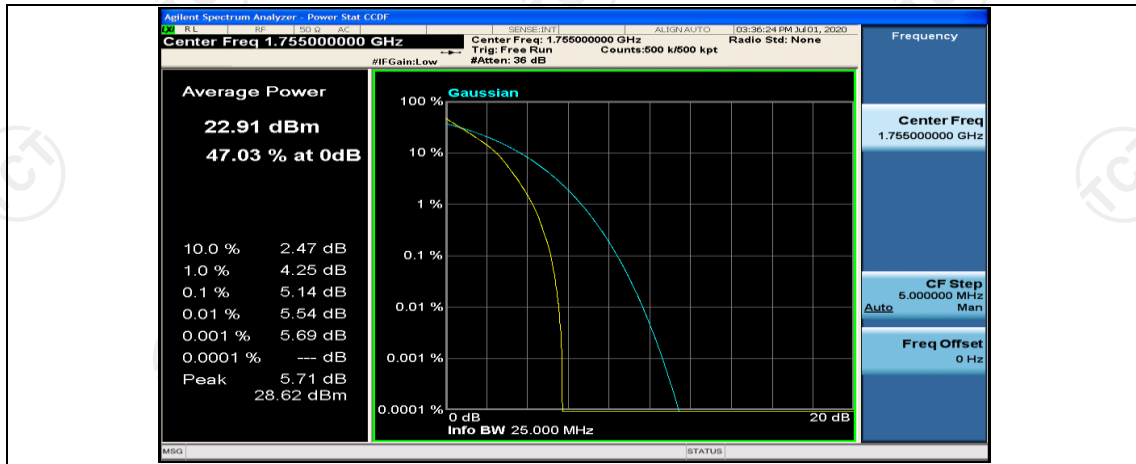

(Channel Bandwidth: 5 MHz)_MCH_QPSK_12RB#13