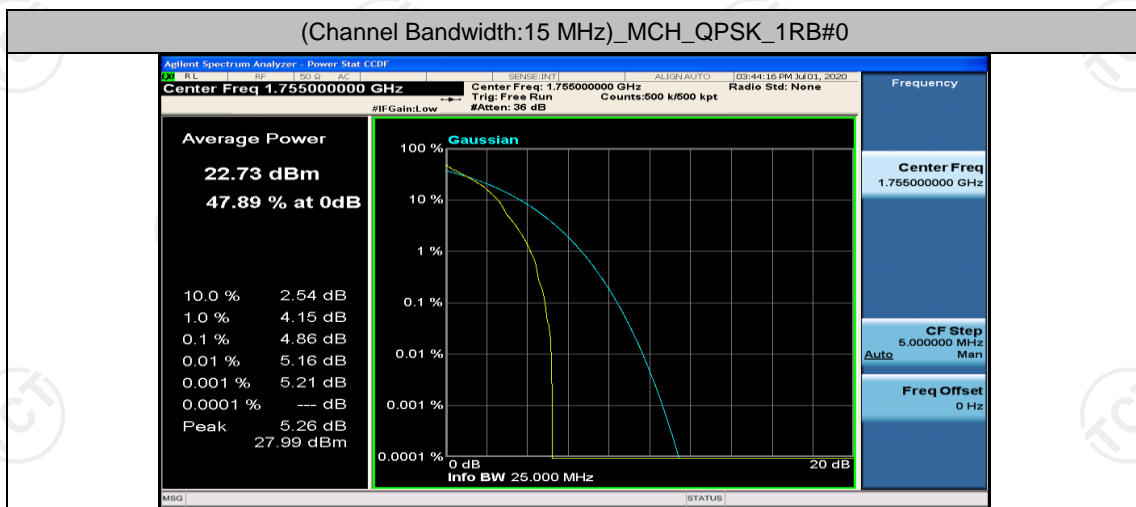

(Channel Bandwidth:15 MHz)_LCH_QPSK_37RB#0

(Channel Bandwidth:15 MHz)_LCH_QPSK_37RB#18

(Channel Bandwidth:15 MHz)_LCH_QPSK_37RB#38

(Channel Bandwidth:15 MHz)_LCH_QPSK_75RB#0

(Channel Bandwidth:15 MHz)_MCH_QPSK_1RB#0