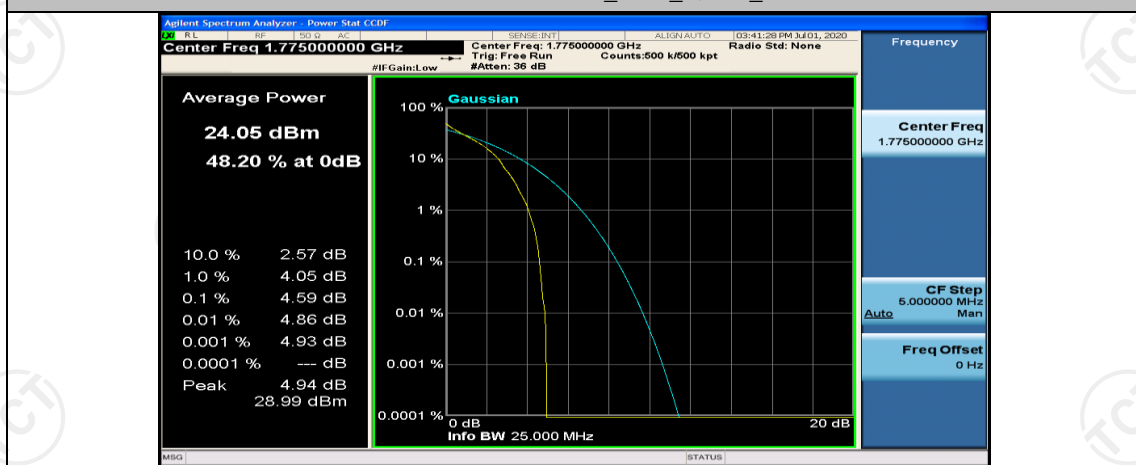

Channel Bandwidth: 10 MHz

Channel Bandwidth: 10 MHz_LCH_QPSK_1RB#0

Channel Bandwidth: 10 MHz_MCH_QPSK_1RB#0

Channel Bandwidth: 10 MHz_MCH_QPSK_1RB#24

Channel Bandwidth: 10 MHz_MCH_QPSK_1RB#49

Channel Bandwidth: 10 MHz_MCH_16QAM_1RB#0