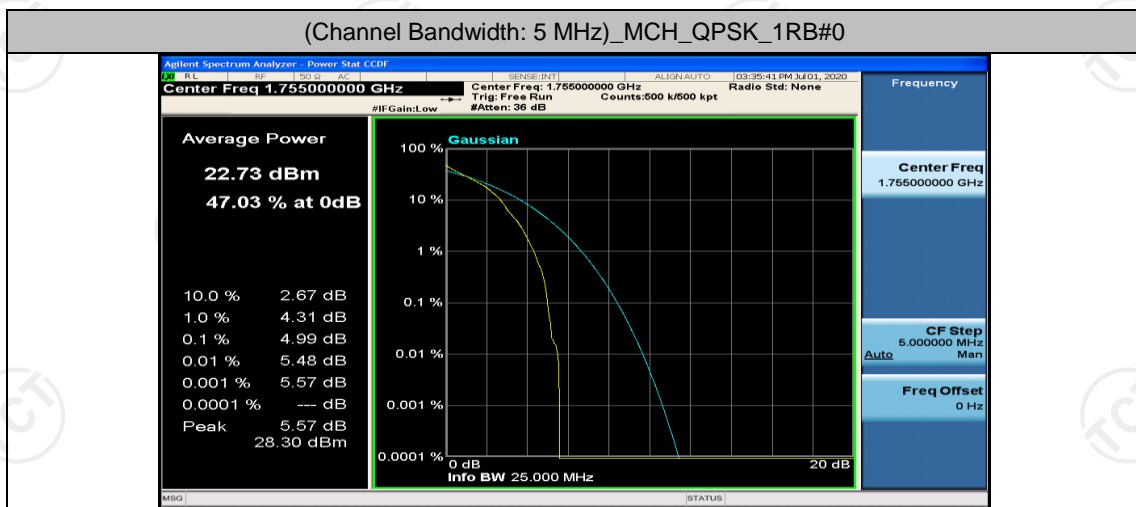

(Channel Bandwidth: 5 MHz)_MCH_QPSK_1RB#0

(Channel Bandwidth: 5 MHz)_MCH_QPSK_1RB#12

(Channel Bandwidth: 5 MHz)_MCH_QPSK_1RB#24

(Channel Bandwidth: 5 MHz)_MCH_QPSK_12RB#0

(Channel Bandwidth: 5 MHz)_MCH_QPSK_12RB#6