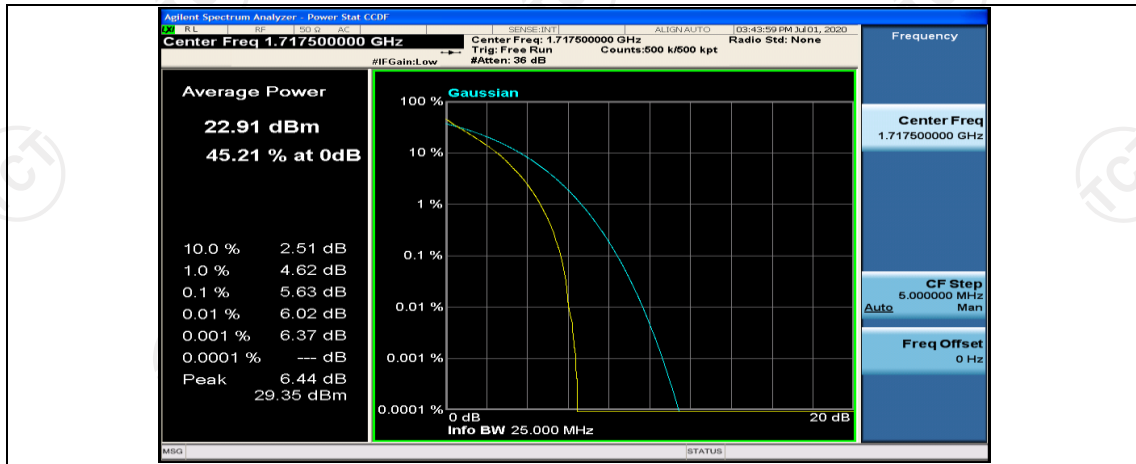

(Channel Bandwidth:15 MHz)_LCH_QPSK_37RB#0

(Channel Bandwidth:15 MHz)_LCH_QPSK_37RB#18

(Channel Bandwidth:15 MHz)_LCH_QPSK_37RB#38

(Channel Bandwidth:15 MHz)_LCH_QPSK_75RB#0

(Channel Bandwidth:15 MHz)_MCH_QPSK_1RB#0