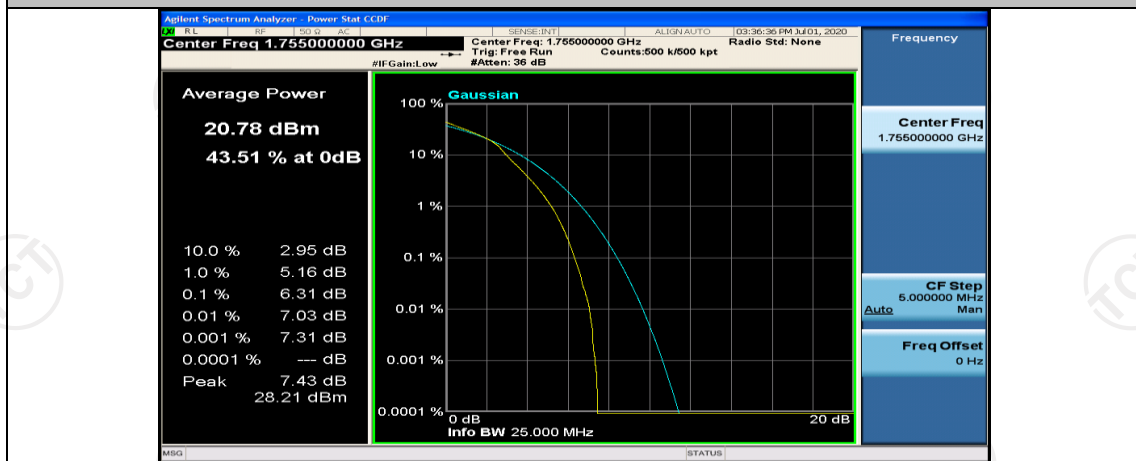

(Channel Bandwidth: 5 MHz)_MCH_16QAM_12RB#6