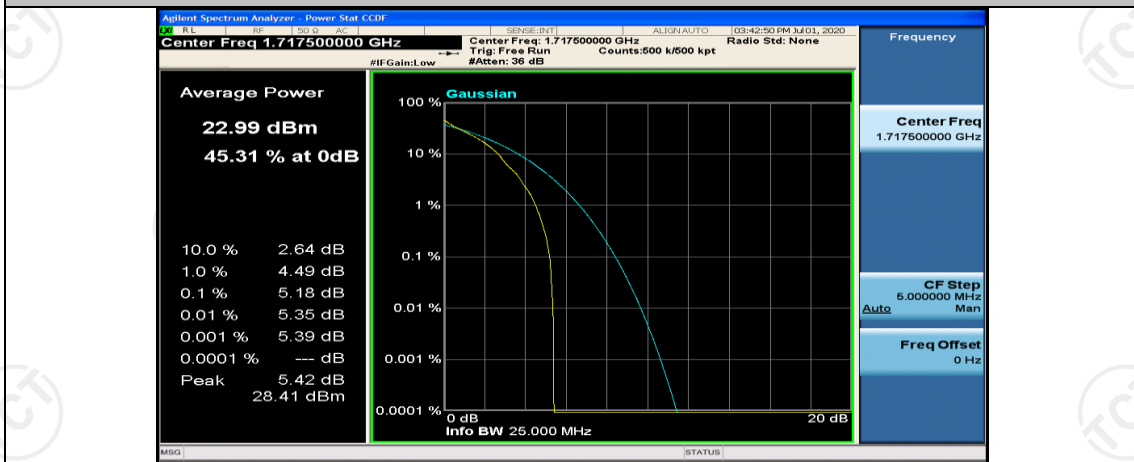

Channel Bandwidth: 10 MHz_MCH_16QAM_1RB#24

Channel Bandwidth: 10 MHz_MCH_16QAM_1RB#49

(Channel Bandwidth:15 MHz)_LCH_QPSK_1RB#0

(Channel Bandwidth:15 MHz)_LCH_QPSK_1RB#37

(Channel Bandwidth:15 MHz)_LCH_QPSK_1RB#74