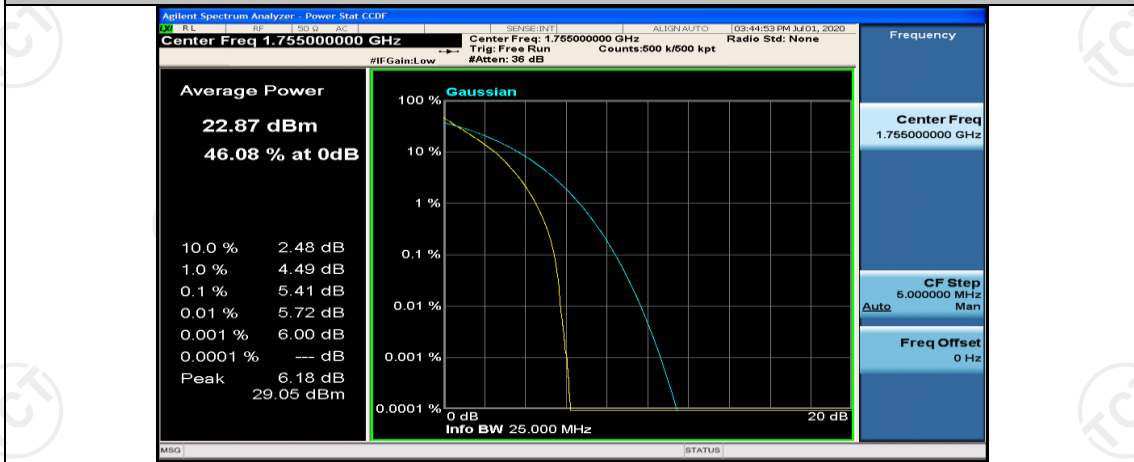

(Channel Bandwidth:15 MHz)_MCH_QPSK_37RB#18