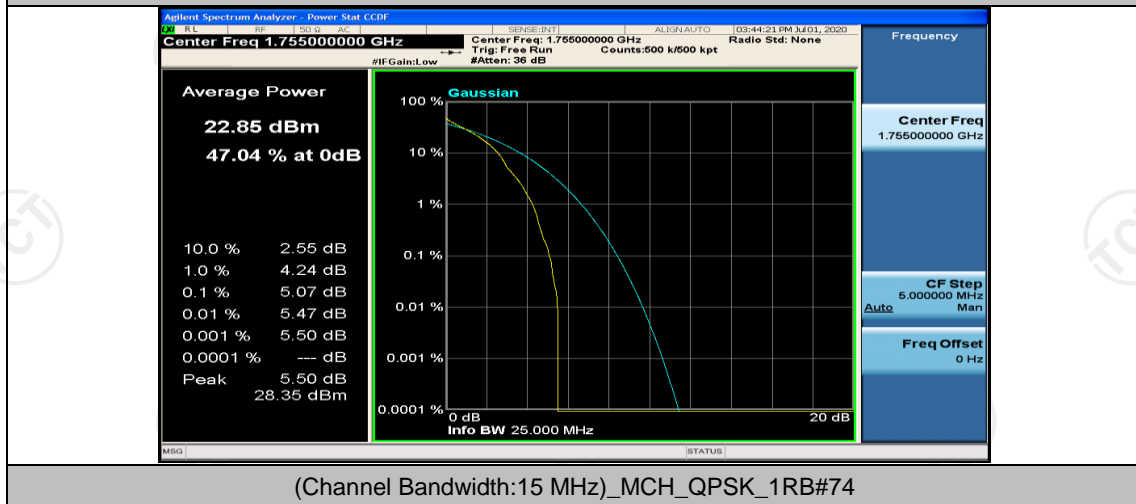

(Channel Bandwidth:15 MHz)_MCH_QPSK_1RB#74