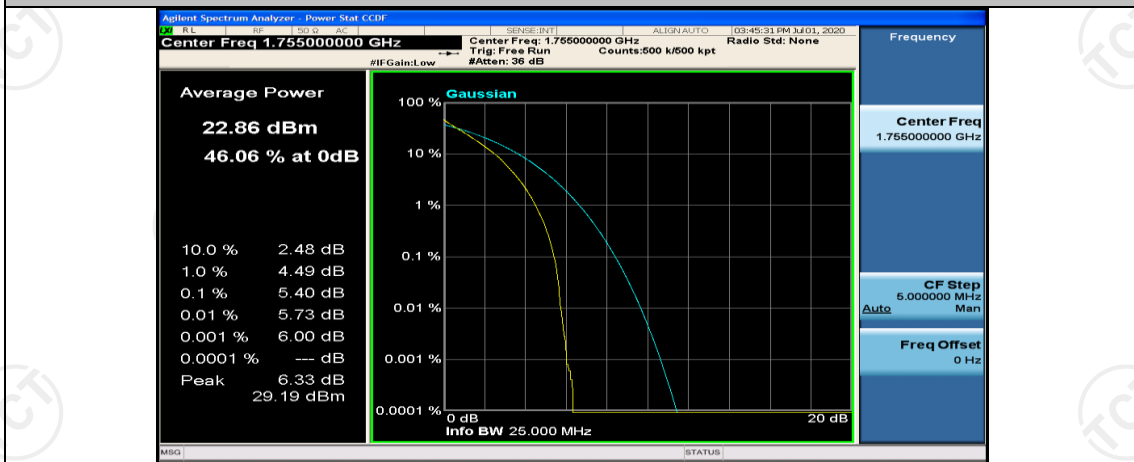

(Channel Bandwidth:15 MHz)_HCH_QPSK_1RB#0