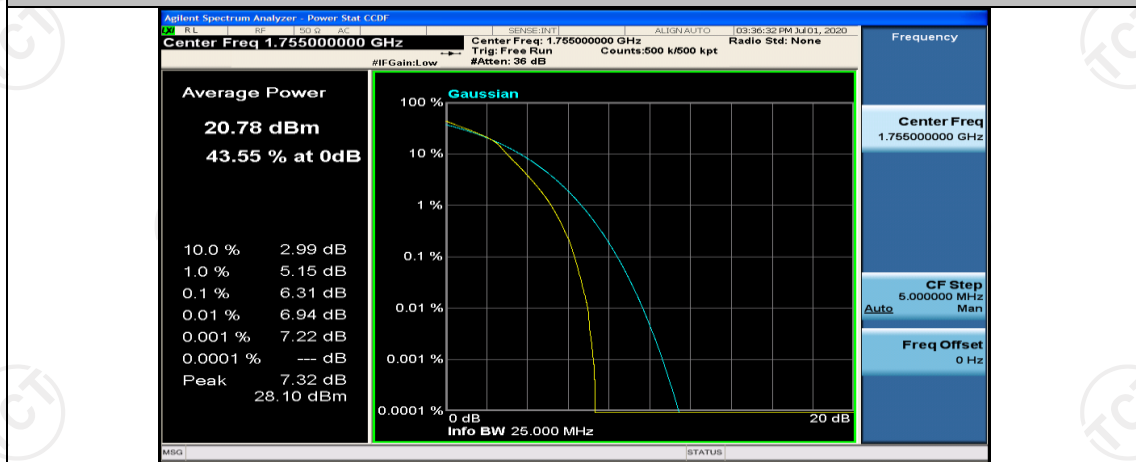

(Channel Bandwidth: 5 MHz)_LCH_16QAM_25RB#0

(Channel Bandwidth: 5 MHz)_MCH_16QAM_1RB#0

(Channel Bandwidth: 5 MHz)_MCH_16QAM_1RB#12

(Channel Bandwidth: 5 MHz)_MCH_16QAM_1RB#24

(Channel Bandwidth: 5 MHz)_MCH_16QAM_12RB#0