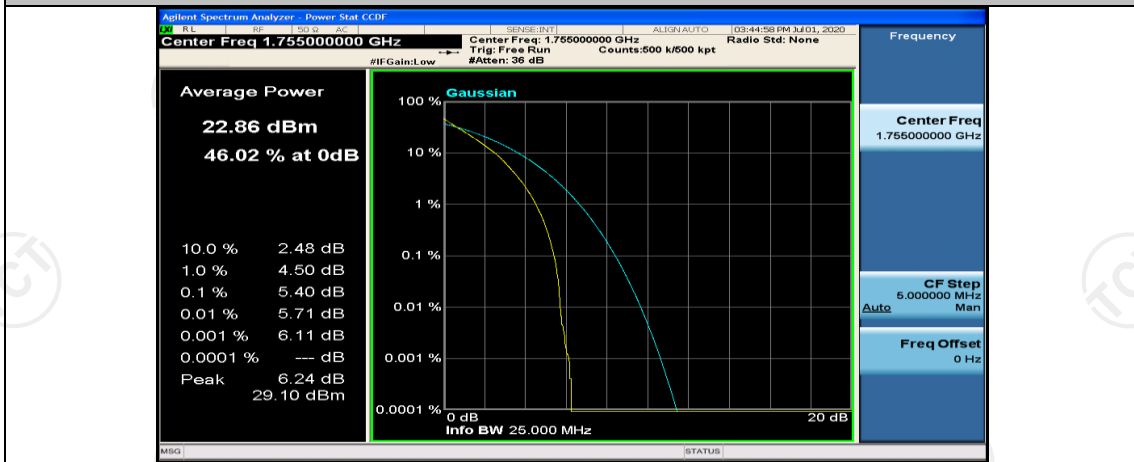

(Channel Bandwidth:15 MHz)_MCH_QPSK_1RB#37

(Channel Bandwidth:15 MHz)_MCH_QPSK_1RB#74

(Channel Bandwidth:15 MHz)_MCH_QPSK_37RB#0

(Channel Bandwidth:15 MHz)_MCH_QPSK_37RB#18

(Channel Bandwidth:15 MHz)_MCH_QPSK_37RB#38