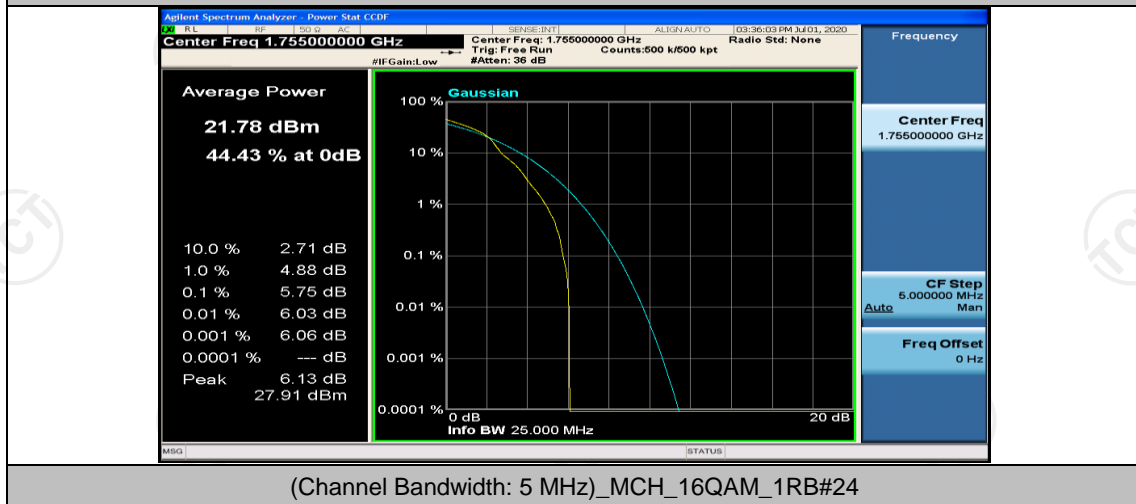

(Channel Bandwidth: 5 MHz)_MCH_16QAM_1RB#12

(Channel Bandwidth: 5 MHz)_MCH_16QAM_1RB#24