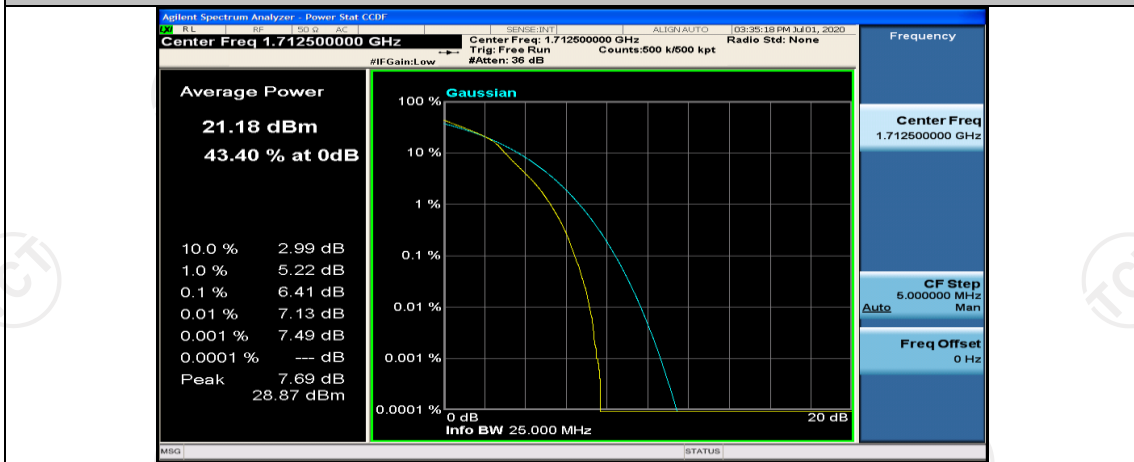

(Channel Bandwidth: 5 MHz)_LCH_16QAM_1RB#12

(Channel Bandwidth: 5 MHz)_LCH_16QAM_1RB#24

(Channel Bandwidth: 5 MHz)_LCH_16QAM_12RB#0

(Channel Bandwidth: 5 MHz)_LCH_16QAM_12RB#6

(Channel Bandwidth: 5 MHz)_LCH_16QAM_12RB#13