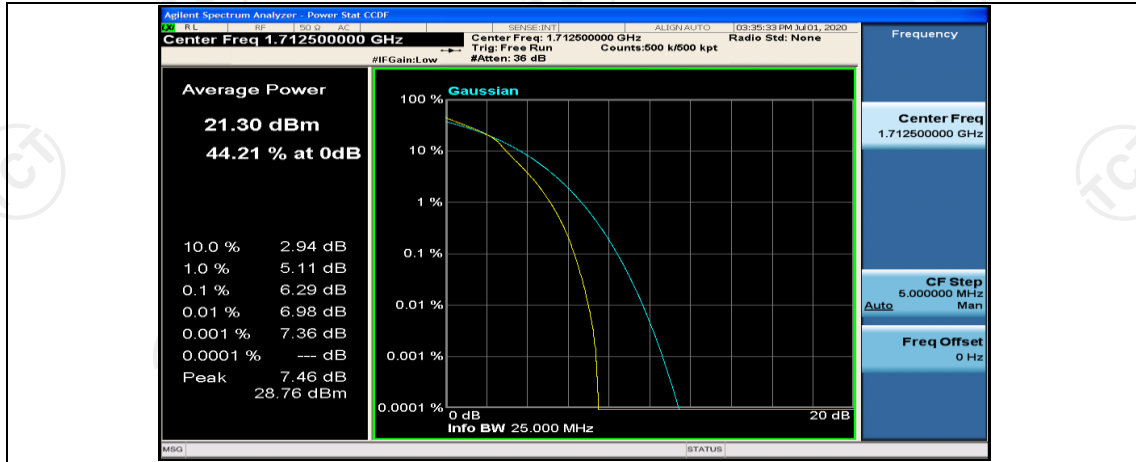

(Channel Bandwidth: 5 MHz)_LCH_16QAM_25RB#0

(Channel Bandwidth: 5 MHz)_MCH_16QAM_1RB#0