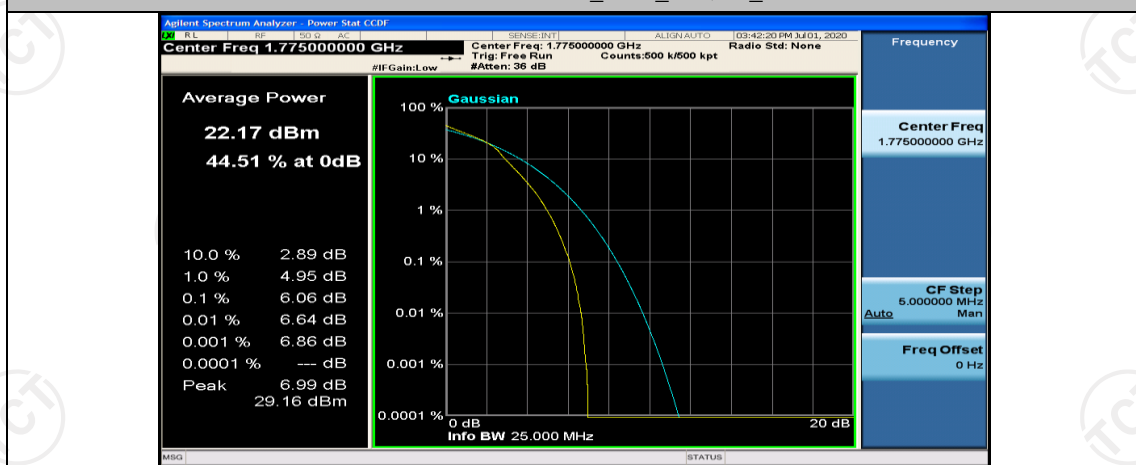

Channel Bandwidth: 10 MHz_MCH_16QAM_1RB#24

Channel Bandwidth: 10 MHz_MCH_16QAM_1RB#49

(Channel Bandwidth:15 MHz)_LCH_QPSK_1RB#0

(Channel Bandwidth:15 MHz)_LCH_QPSK_1RB#37

(Channel Bandwidth:15 MHz)_LCH_QPSK_1RB#74