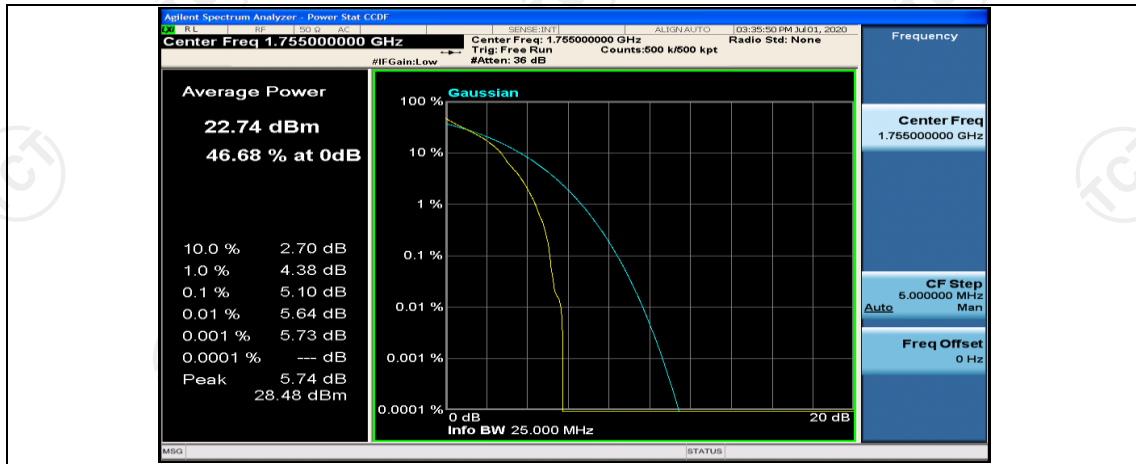

(Channel Bandwidth: 5 MHz)_MCH_QPSK_1RB#0

(Channel Bandwidth: 5 MHz)_MCH_QPSK_1RB#12

(Channel Bandwidth: 5 MHz)_MCH_QPSK_1RB#24

(Channel Bandwidth: 5 MHz)_MCH_QPSK_12RB#0

(Channel Bandwidth: 5 MHz)_MCH_QPSK_12RB#6