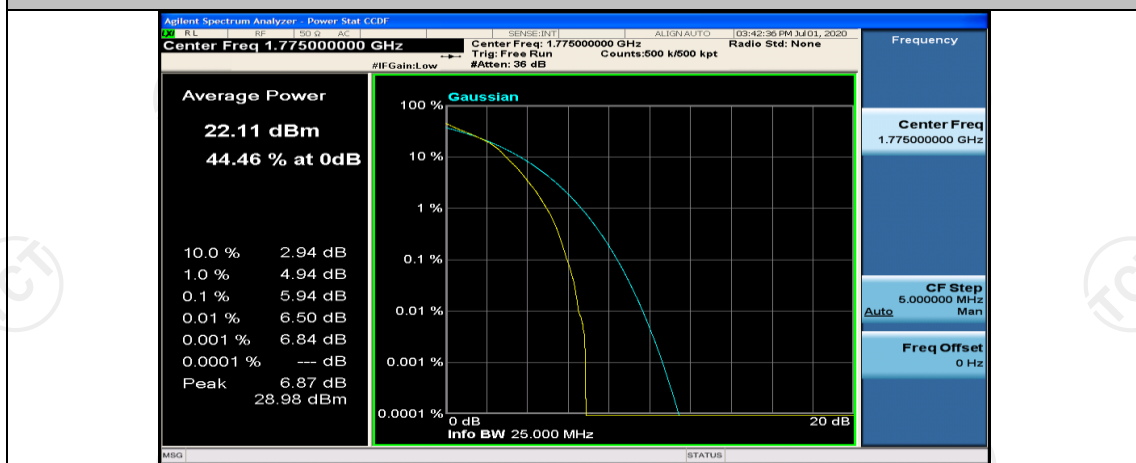

Channel Bandwidth: 10 MHz_MCH_16QAM_1RB#24

Channel Bandwidth: 10 MHz_MCH_16QAM_1RB#49

(Channel Bandwidth:15 MHz)_LCH_QPSK_1RB#0

(Channel Bandwidth:15 MHz)_LCH_QPSK_1RB#37

(Channel Bandwidth:15 MHz)_LCH_QPSK_1RB#74