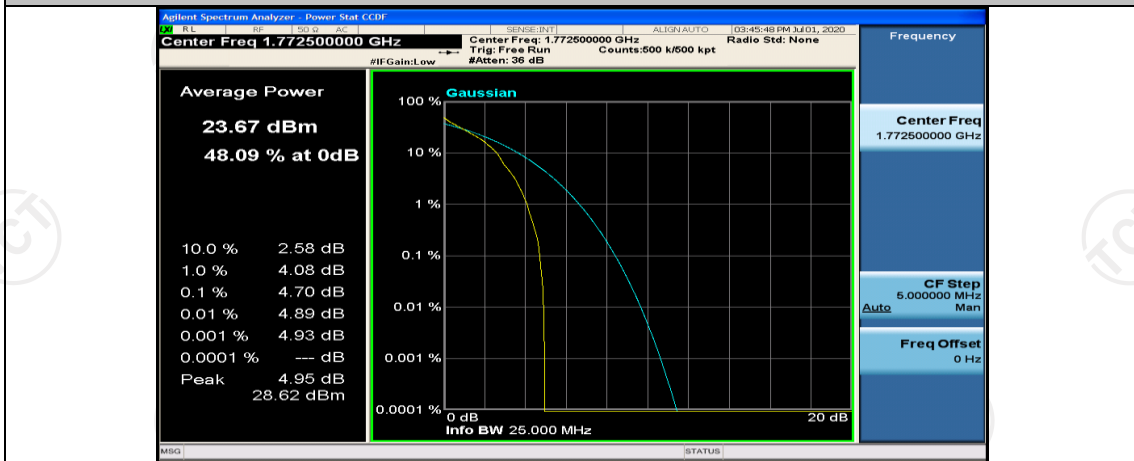

(Channel Bandwidth:15 MHz)_HCH_QPSK_1RB#37