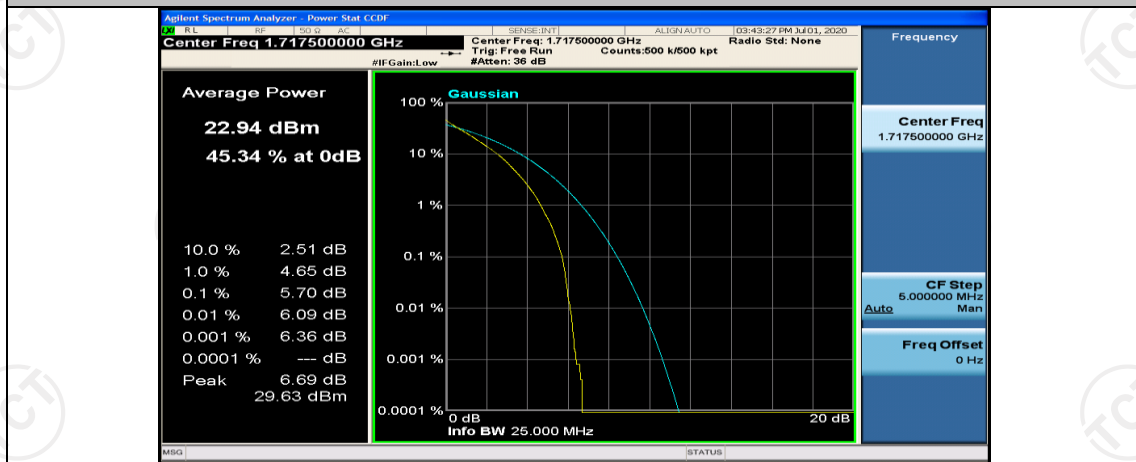

(Channel Bandwidth:15 MHz)_LCH_QPSK_37RB#38