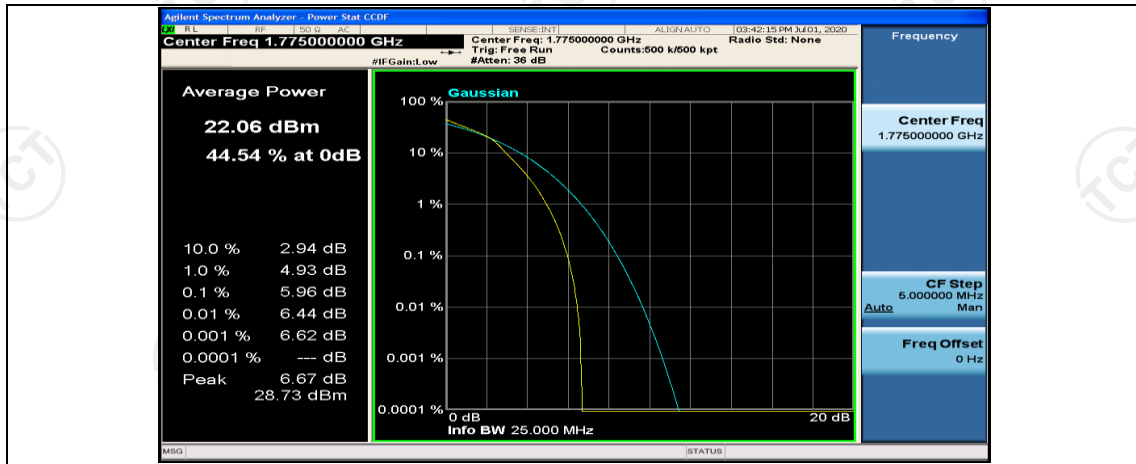

Channel Bandwidth: 10 MHz_MCH_16QAM_1RB#24

Channel Bandwidth: 10 MHz_MCH_16QAM_1RB#49

(Channel Bandwidth:15 MHz)_LCH_QPSK_1RB#0

(Channel Bandwidth:15 MHz)_LCH_QPSK_1RB#37

(Channel Bandwidth:15 MHz)_LCH_QPSK_1RB#74