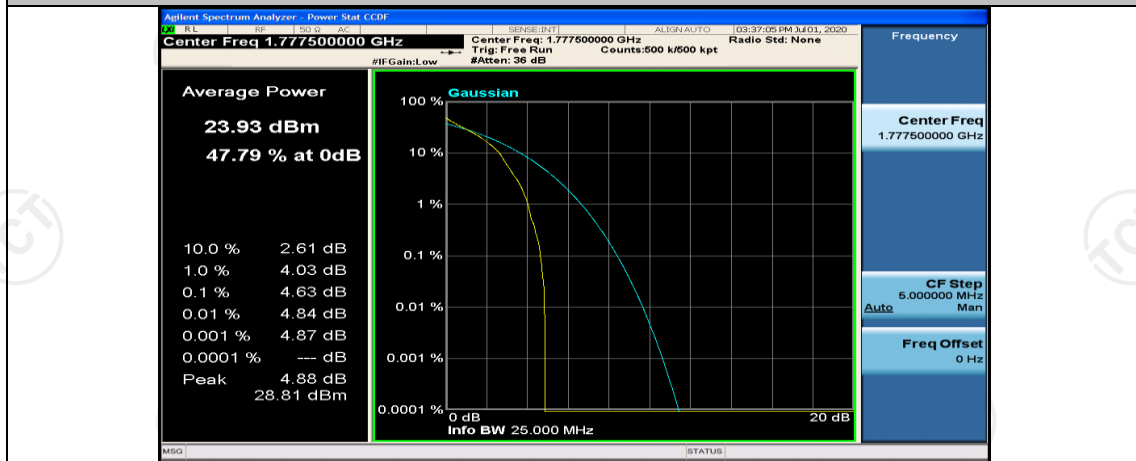

(Channel Bandwidth: 5 MHz)_HCH_QPSK_1RB#0