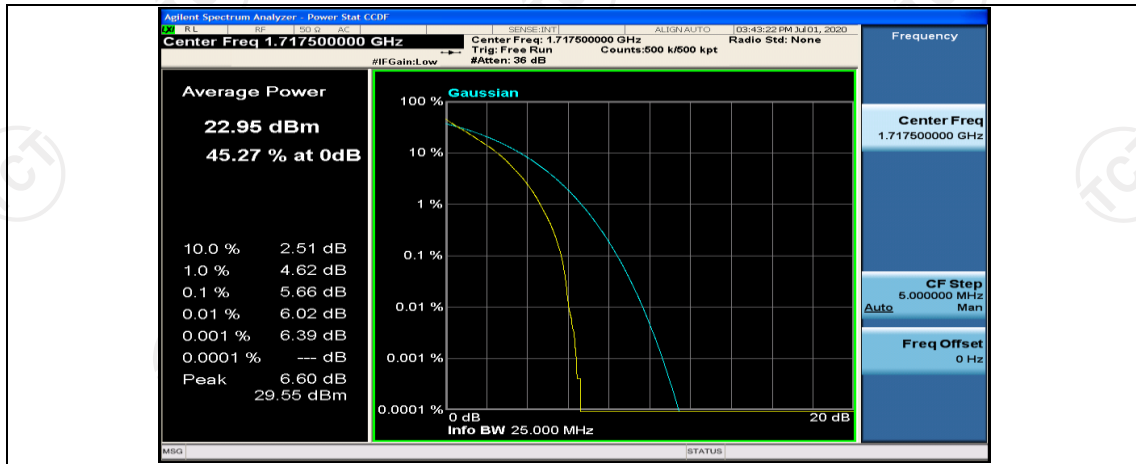

(Channel Bandwidth:15 MHz)_LCH_QPSK_37RB#18