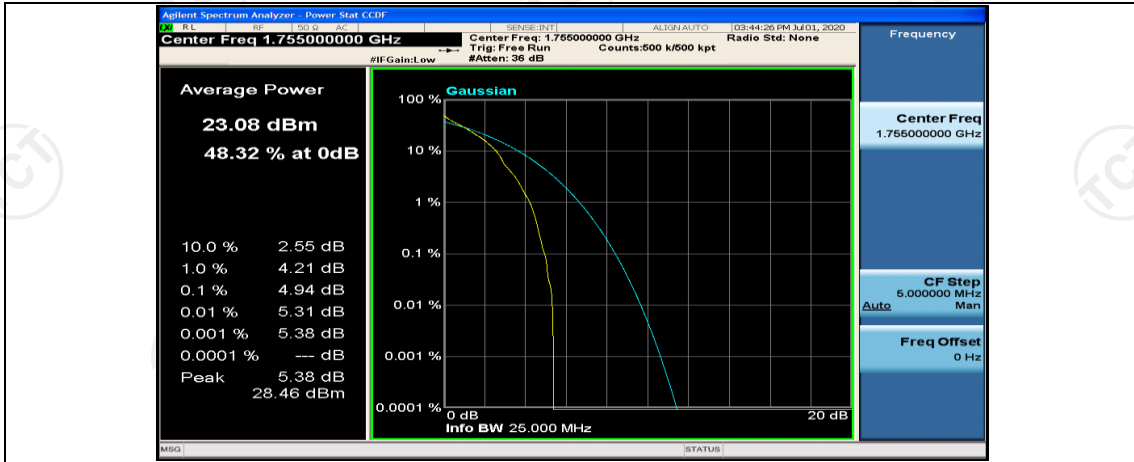

(Channel Bandwidth:15 MHz)_MCH_QPSK_37RB#0