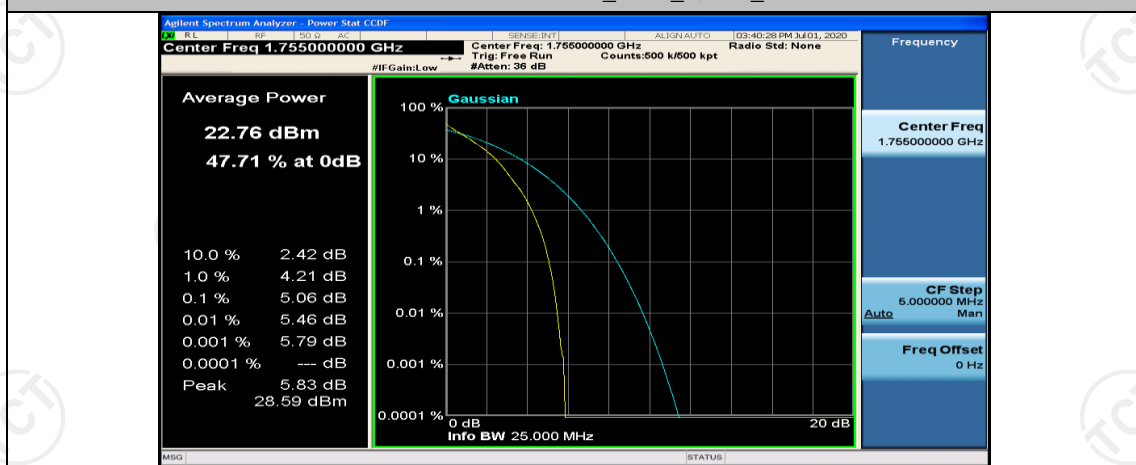

Channel Bandwidth: 10 MHz

Channel Bandwidth: 10 MHz_LCH_QPSK_1RB#0

Channel Bandwidth: 10 MHz_MCH_QPSK_1RB#0

Channel Bandwidth: 10 MHz_MCH_QPSK_1RB#24

Channel Bandwidth: 10 MHz_MCH_QPSK_1RB#49

Channel Bandwidth: 10 MHz_MCH_16QAM_1RB#0