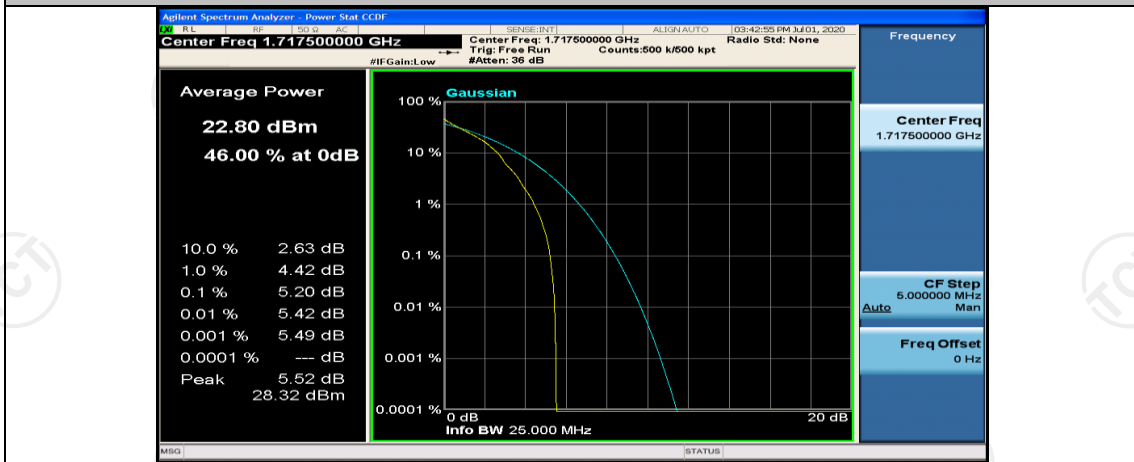

Channel Bandwidth: 10 MHz_MCH_16QAM_1RB#24

Channel Bandwidth: 10 MHz_MCH_16QAM_1RB#49

(Channel Bandwidth:15 MHz)_LCH_QPSK_1RB#0

(Channel Bandwidth:15 MHz)_LCH_QPSK_1RB#37

(Channel Bandwidth:15 MHz)_LCH_QPSK_1RB#74