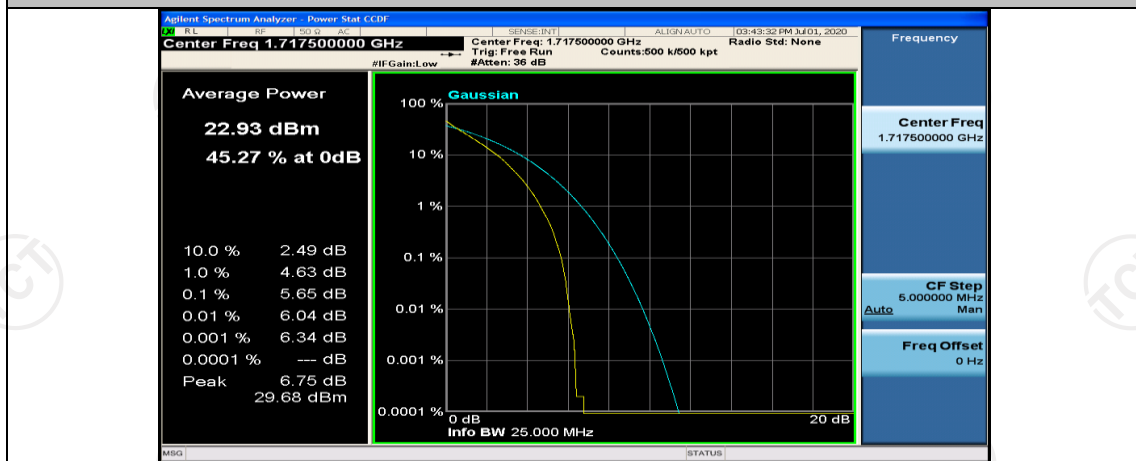

(Channel Bandwidth:15 MHz)_LCH_QPSK_75RB#0