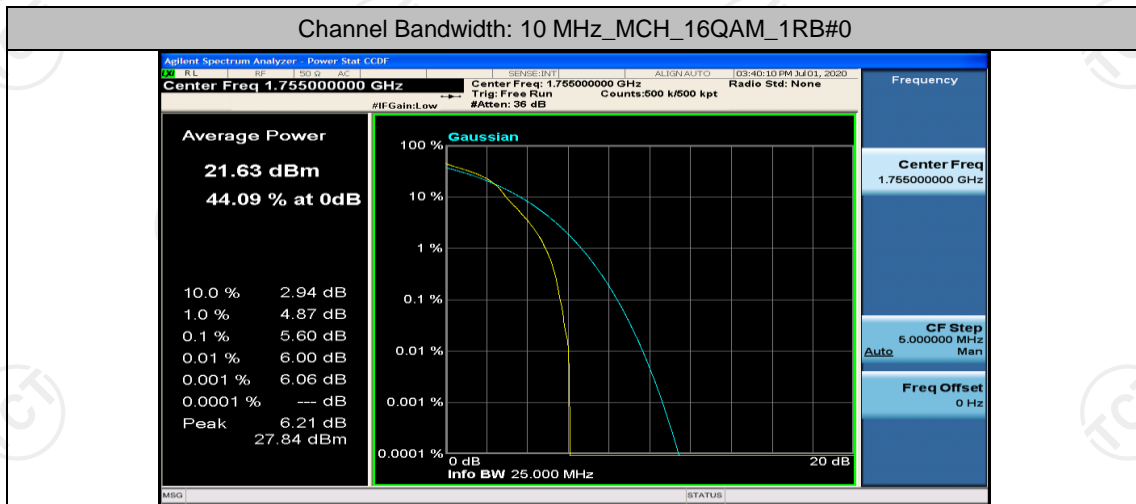

Channel Bandwidth: 10 MHz

Channel Bandwidth: 10 MHz_LCH_QPSK_1RB#0

Channel Bandwidth: 10 MHz_MCH_QPSK_1RB#0

Channel Bandwidth: 10 MHz_MCH_QPSK_1RB#24

Channel Bandwidth: 10 MHz_MCH_QPSK_1RB#49

Channel Bandwidth: 10 MHz_MCH_16QAM_1RB#0