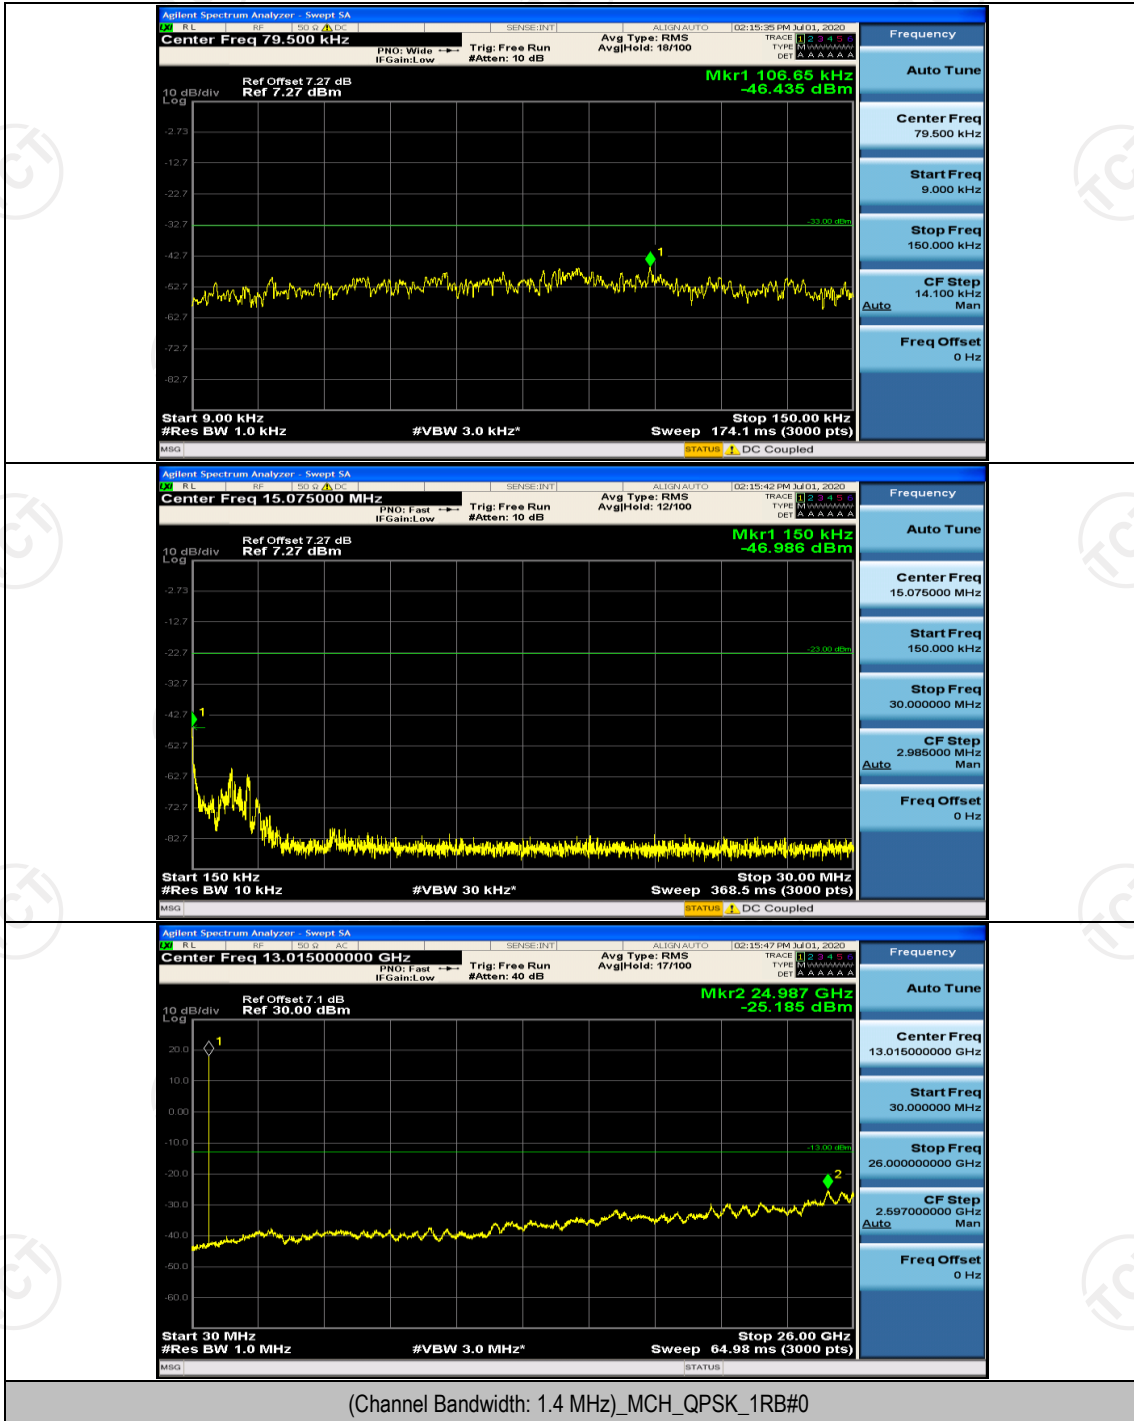

(Channel Bandwidth: 3 MHz)_LCH_16QAM_15RB#0

(Channel Bandwidth: 3 MHz)_HCH_16QAM_15RB#0

Channel Bandwidth: 5 MHz

(Channel Bandwidth: 5 MHz)_LCH_QPSK_25RB#0

(Channel Bandwidth: 5 MHz)_HCH_QPSK_25RB#0

(Channel Bandwidth: 5 MHz)_LCH_16QAM_25RB#0

(Channel Bandwidth: 5 MHz)_HCH_16QAM_25RB#0

Channel Bandwidth: 10 MHz

Channel Bandwidth: 10 MHz_HCH_QPSK_50RB#0

Channel Bandwidth: 10 MHz_LCH_16QAM_50RB#0

Appendix E: Conducted Spurious Emission

Test Graphs

Channel Bandwidth: 1.4 MHz

(Channel Bandwidth: 1.4 MHz)_LCH_16QAM_1RB#0

Channel Bandwidth: 3 MHz

(Channel Bandwidth: 3 MHz)_LCH_QPSK_1RB#0