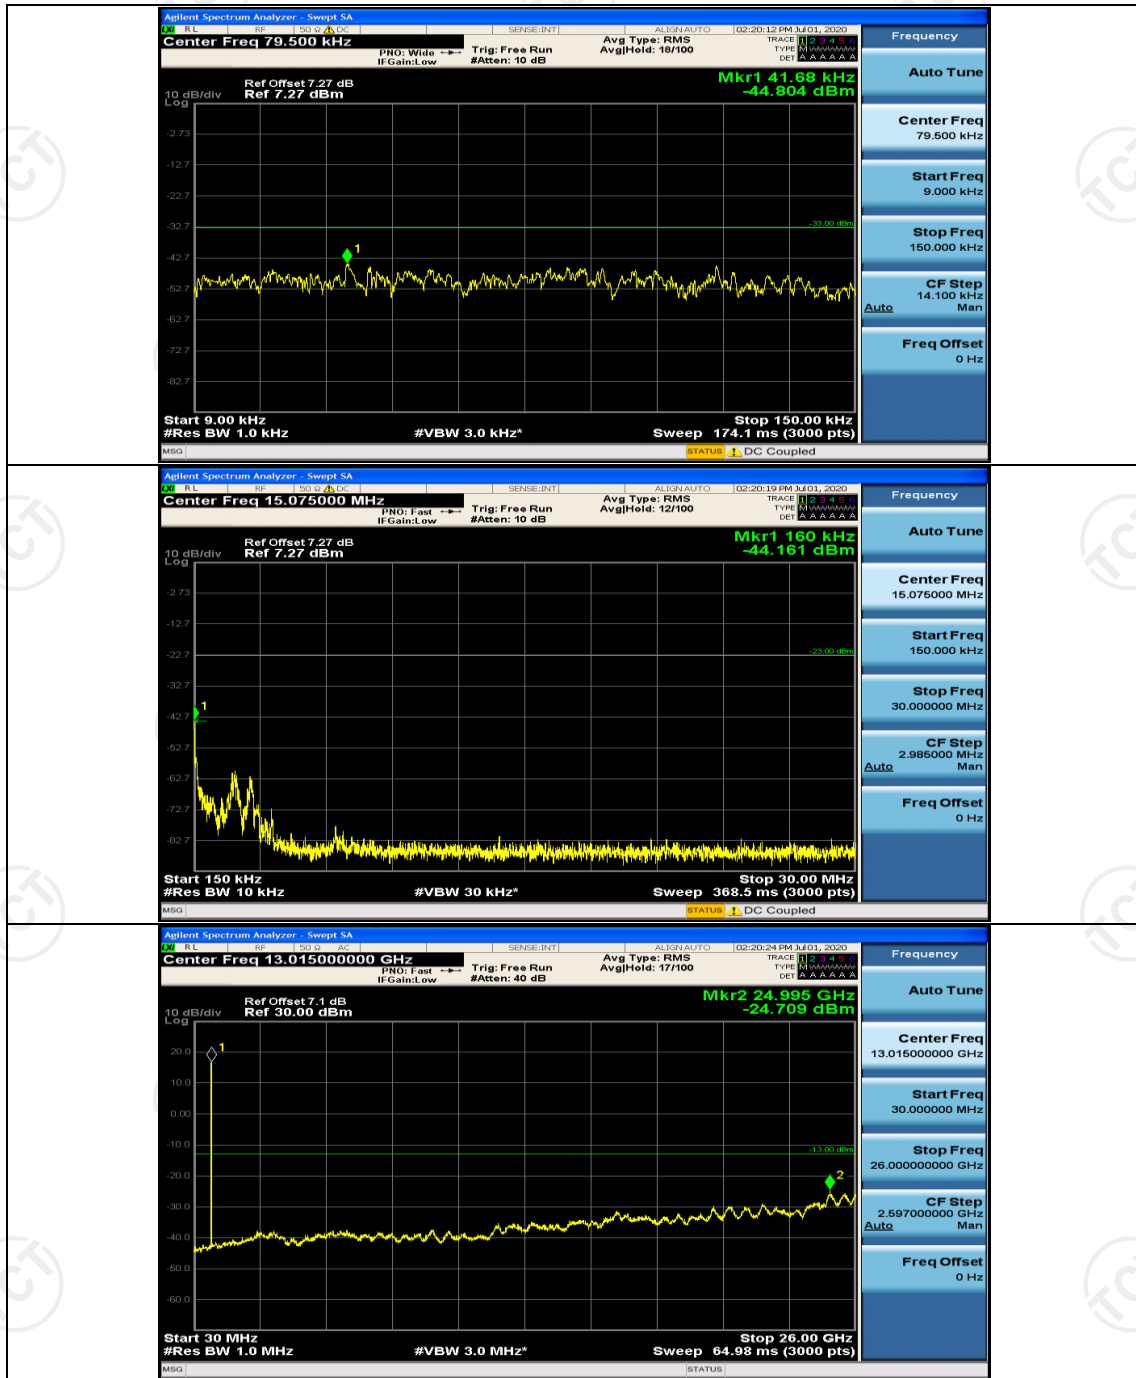

(Channel Bandwidth: 3 MHz)_LCH_16QAM_15RB#0

(Channel Bandwidth: 3 MHz)_HCH_16QAM_15RB#0

Channel Bandwidth: 5 MHz

(Channel Bandwidth: 5 MHz)_LCH_QPSK_25RB#0

(Channel Bandwidth: 5 MHz)_HCH_QPSK_25RB#0

(Channel Bandwidth: 5 MHz)_LCH_16QAM_25RB#0

(Channel Bandwidth: 5 MHz)_HCH_16QAM_25RB#0

Channel Bandwidth: 10 MHz

Channel Bandwidth: 10 MHz_HCH_QPSK_50RB#0

Channel Bandwidth: 10 MHz_LCH_16QAM_50RB#0

Appendix E: Conducted Spurious Emission

Test Graphs

Channel Bandwidth: 1.4 MHz

(Channel Bandwidth: 1.4 MHz)_LCH_16QAM_1RB#0

Channel Bandwidth: 3 MHz

(Channel Bandwidth: 3 MHz)_LCH_QPSK_1RB#0