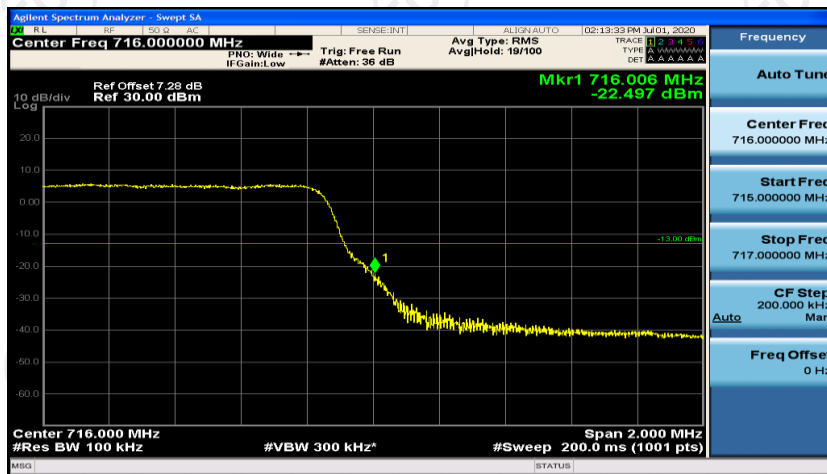

Appendix D: Band Edge

Test Graphs

Channel Bandwidth: 1.4 MHz

(Channel Bandwidth: 1.4 MHz)_HCH_16QAM_6RB#0

Channel Bandwidth: 3 MHz

(Channel Bandwidth: 3 MHz)_LCH_QPSK_15RB#0

(Channel Bandwidth: 3 MHz)_HCH_QPSK_15RB#0

(Channel Bandwidth: 3 MHz)_LCH_16QAM_15RB#0

(Channel Bandwidth: 3 MHz)_HCH_16QAM_15RB#0

Channel Bandwidth: 5 MHz

(Channel Bandwidth: 5 MHz)_LCH_QPSK_25RB#0

(Channel Bandwidth: 5 MHz)_HCH_QPSK_25RB#0

(Channel Bandwidth: 5 MHz)_LCH_16QAM_25RB#0