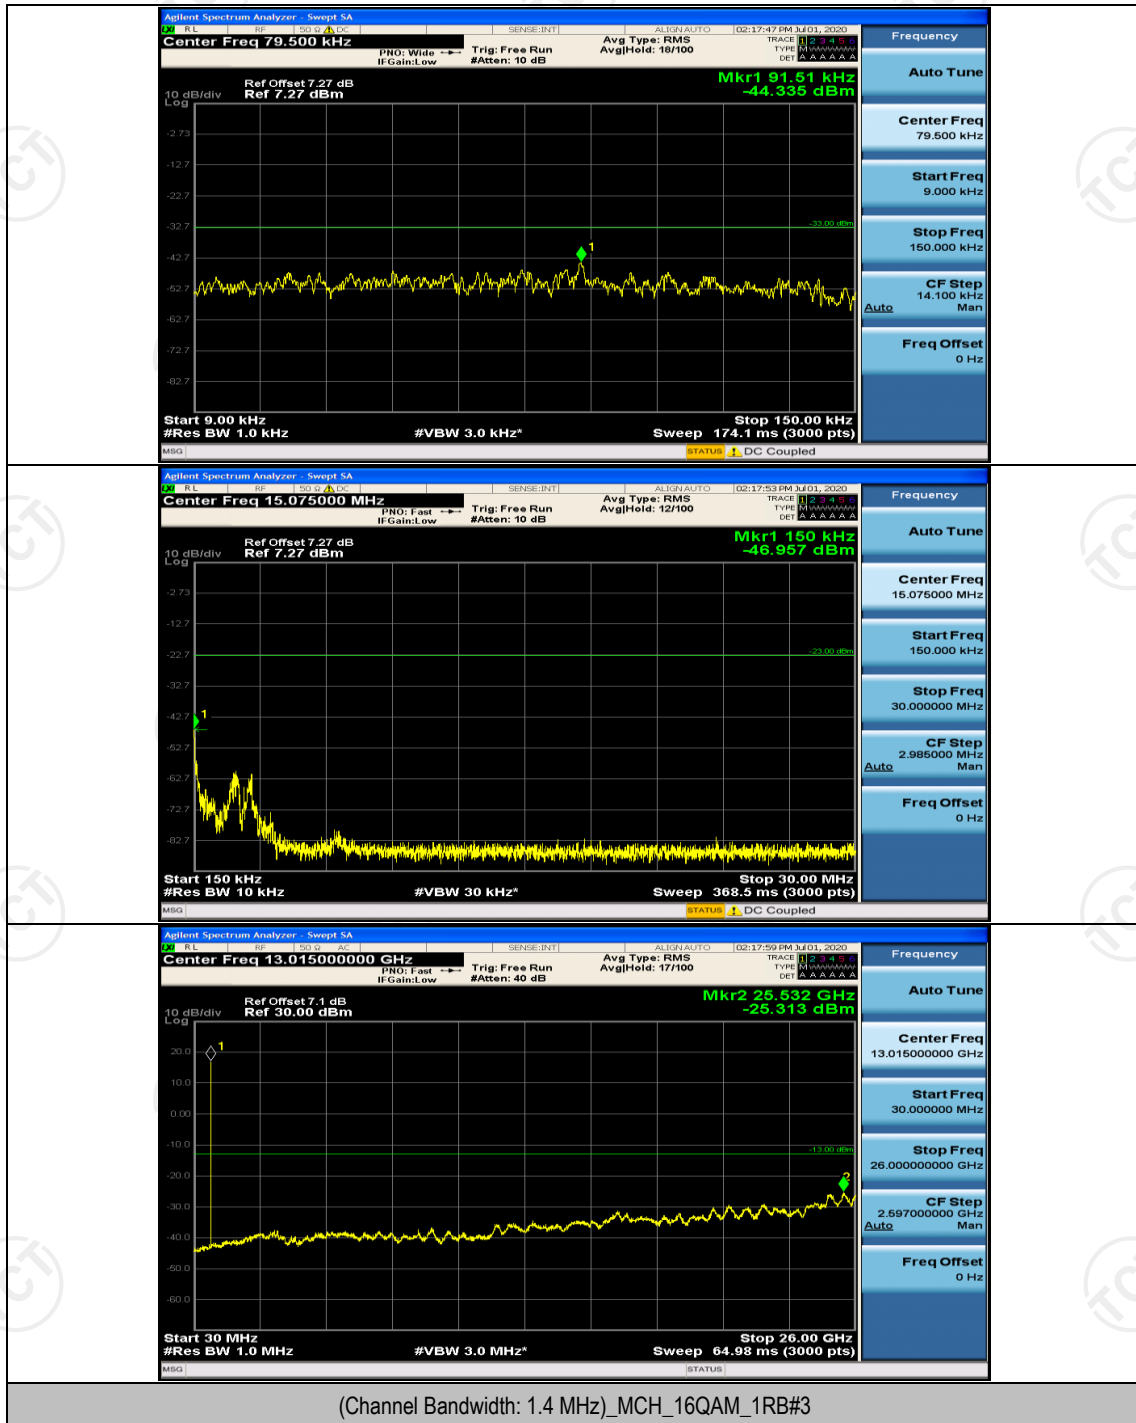

Appendix D: Band Edge

Test Graphs

Channel Bandwidth: 1.4 MHz

(Channel Bandwidth: 1.4 MHz)_HCH_16QAM_6RB#0

Channel Bandwidth: 3 MHz

(Channel Bandwidth: 3 MHz)_LCH_QPSK_15RB#0

(Channel Bandwidth: 3 MHz)_HCH_QPSK_15RB#0

(Channel Bandwidth: 3 MHz)_LCH_16QAM_15RB#0

(Channel Bandwidth: 3 MHz)_HCH_16QAM_15RB#0

Channel Bandwidth: 5 MHz

(Channel Bandwidth: 5 MHz)_LCH_QPSK_25RB#0

(Channel Bandwidth: 5 MHz)_HCH_QPSK_25RB#0

(Channel Bandwidth: 5 MHz)_LCH_16QAM_25RB#0

(Channel Bandwidth: 5 MHz)_HCH_16QAM_25RB#0

Channel Bandwidth: 10 MHz

Channel Bandwidth: 10 MHz_HCH_QPSK_50RB#0

Channel Bandwidth: 10 MHz_LCH_16QAM_50RB#0

Appendix E: Conducted Spurious Emission

Test Graphs

Channel Bandwidth: 1.4 MHz

(Channel Bandwidth: 1.4 MHz)_LCH_16QAM_1RB#0

Channel Bandwidth: 3 MHz

(Channel Bandwidth: 3 MHz)_LCH_QPSK_1RB#0