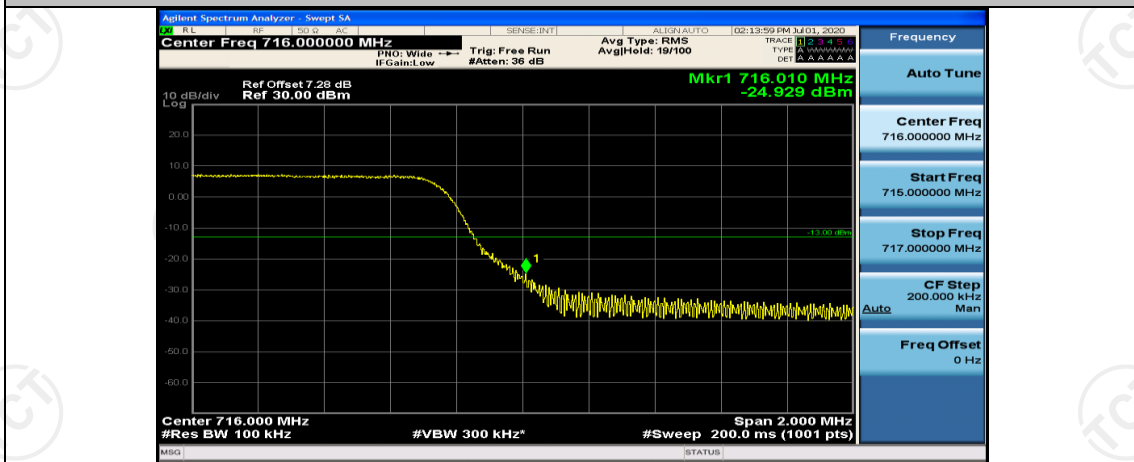

(Channel Bandwidth: 3 MHz)_LCH_16QAM_15RB#0

(Channel Bandwidth: 3 MHz)_HCH_16QAM_15RB#0

Channel Bandwidth: 5 MHz

(Channel Bandwidth: 5 MHz)_LCH_QPSK_25RB#0

(Channel Bandwidth: 5 MHz)_HCH_QPSK_25RB#0

(Channel Bandwidth: 5 MHz)_LCH_16QAM_25RB#0