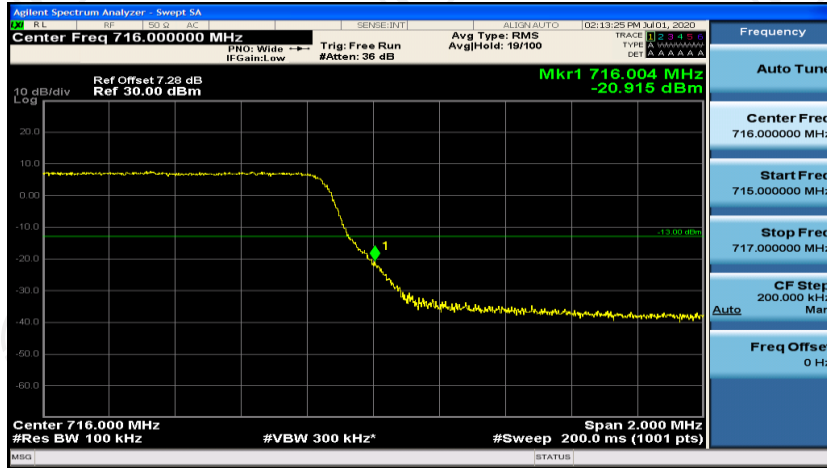

Appendix D: Band Edge

Test Graphs

Channel Bandwidth: 1.4 MHz

(Channel Bandwidth: 1.4 MHz)_HCH_16QAM_6RB#0

Channel Bandwidth: 3 MHz

(Channel Bandwidth: 3 MHz)_LCH_QPSK_15RB#0

(Channel Bandwidth: 3 MHz)_HCH_QPSK_15RB#0

(Channel Bandwidth: 3 MHz)_LCH_16QAM_15RB#0

(Channel Bandwidth: 3 MHz)_HCH_16QAM_15RB#0

Channel Bandwidth: 5 MHz

(Channel Bandwidth: 5 MHz)_LCH_QPSK_25RB#0

(Channel Bandwidth: 5 MHz)_HCH_QPSK_25RB#0

(Channel Bandwidth: 5 MHz)_LCH_16QAM_25RB#0