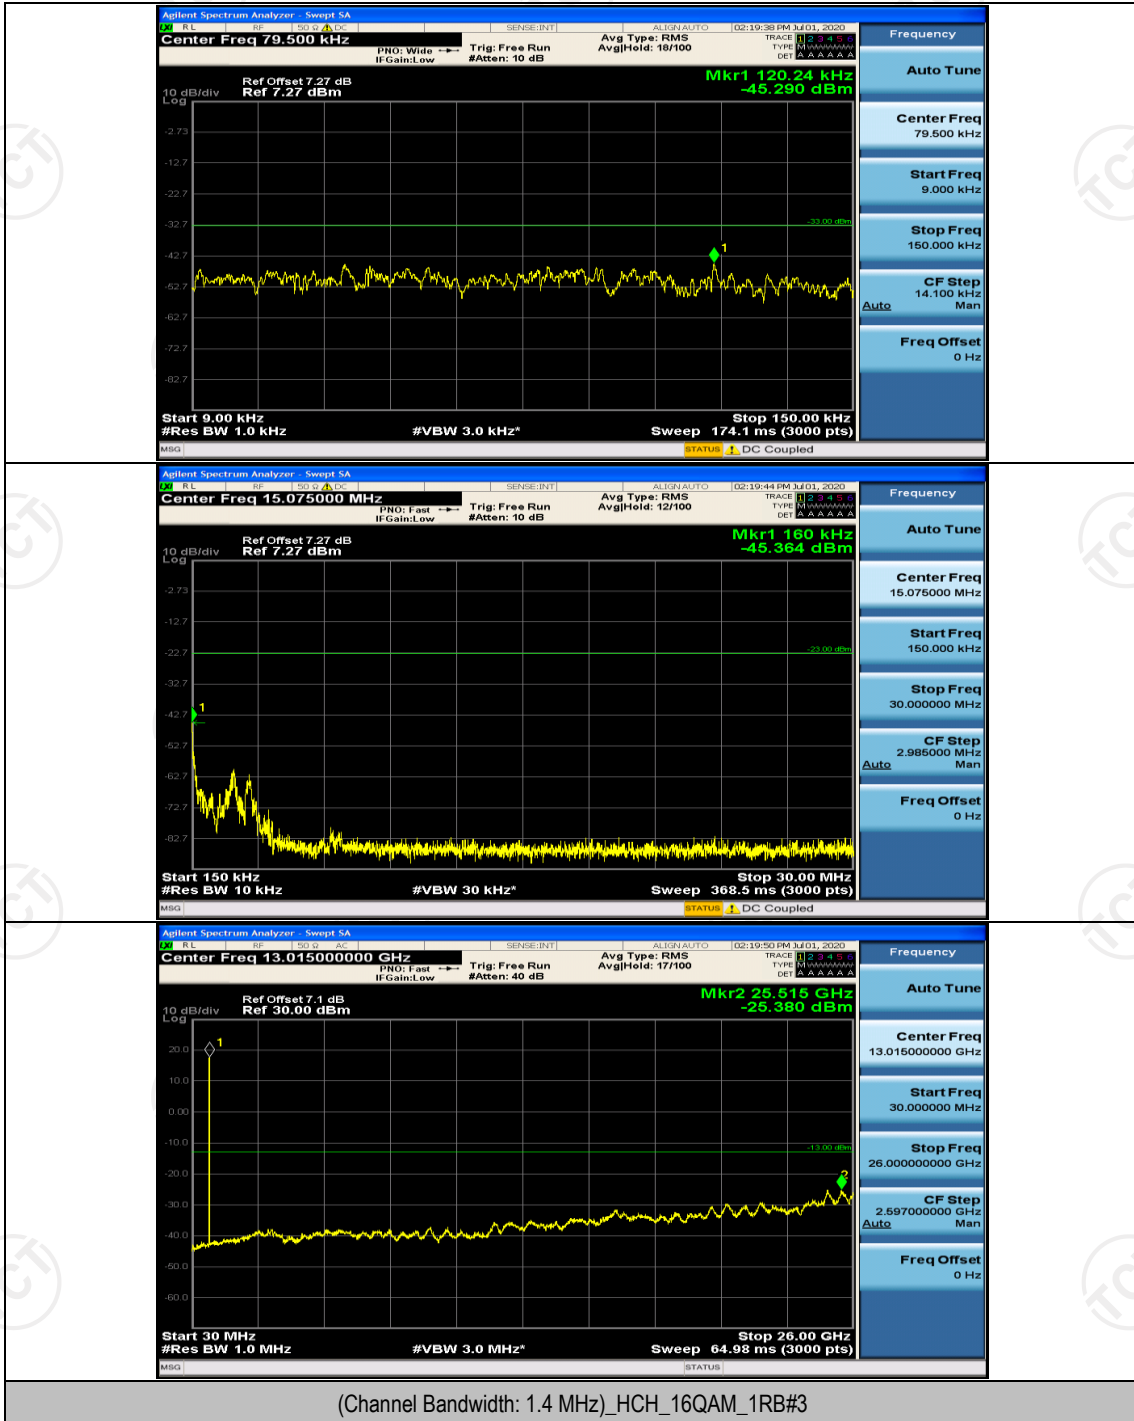

Appendix D: Band Edge

Test Graphs

Channel Bandwidth: 1.4 MHz

(Channel Bandwidth: 1.4 MHz)_HCH_16QAM_6RB#0

Channel Bandwidth: 3 MHz

(Channel Bandwidth: 3 MHz)_LCH_QPSK_15RB#0

(Channel Bandwidth: 3 MHz)_HCH_QPSK_15RB#0

(Channel Bandwidth: 3 MHz)_LCH_16QAM_15RB#0

(Channel Bandwidth: 3 MHz)_HCH_16QAM_15RB#0

Channel Bandwidth: 5 MHz

(Channel Bandwidth: 5 MHz)_LCH_QPSK_25RB#0

(Channel Bandwidth: 5 MHz)_HCH_QPSK_25RB#0

(Channel Bandwidth: 5 MHz)_LCH_16QAM_25RB#0

(Channel Bandwidth: 5 MHz)_HCH_16QAM_25RB#0

Channel Bandwidth: 10 MHz

Channel Bandwidth: 10 MHz_HCH_QPSK_50RB#0

Channel Bandwidth: 10 MHz_LCH_16QAM_50RB#0

Appendix E: Conducted Spurious Emission

Test Graphs

Channel Bandwidth: 1.4 MHz

(Channel Bandwidth: 1.4 MHz)_LCH_16QAM_1RB#0

Channel Bandwidth: 3 MHz

(Channel Bandwidth: 3 MHz)_LCH_QPSK_1RB#0