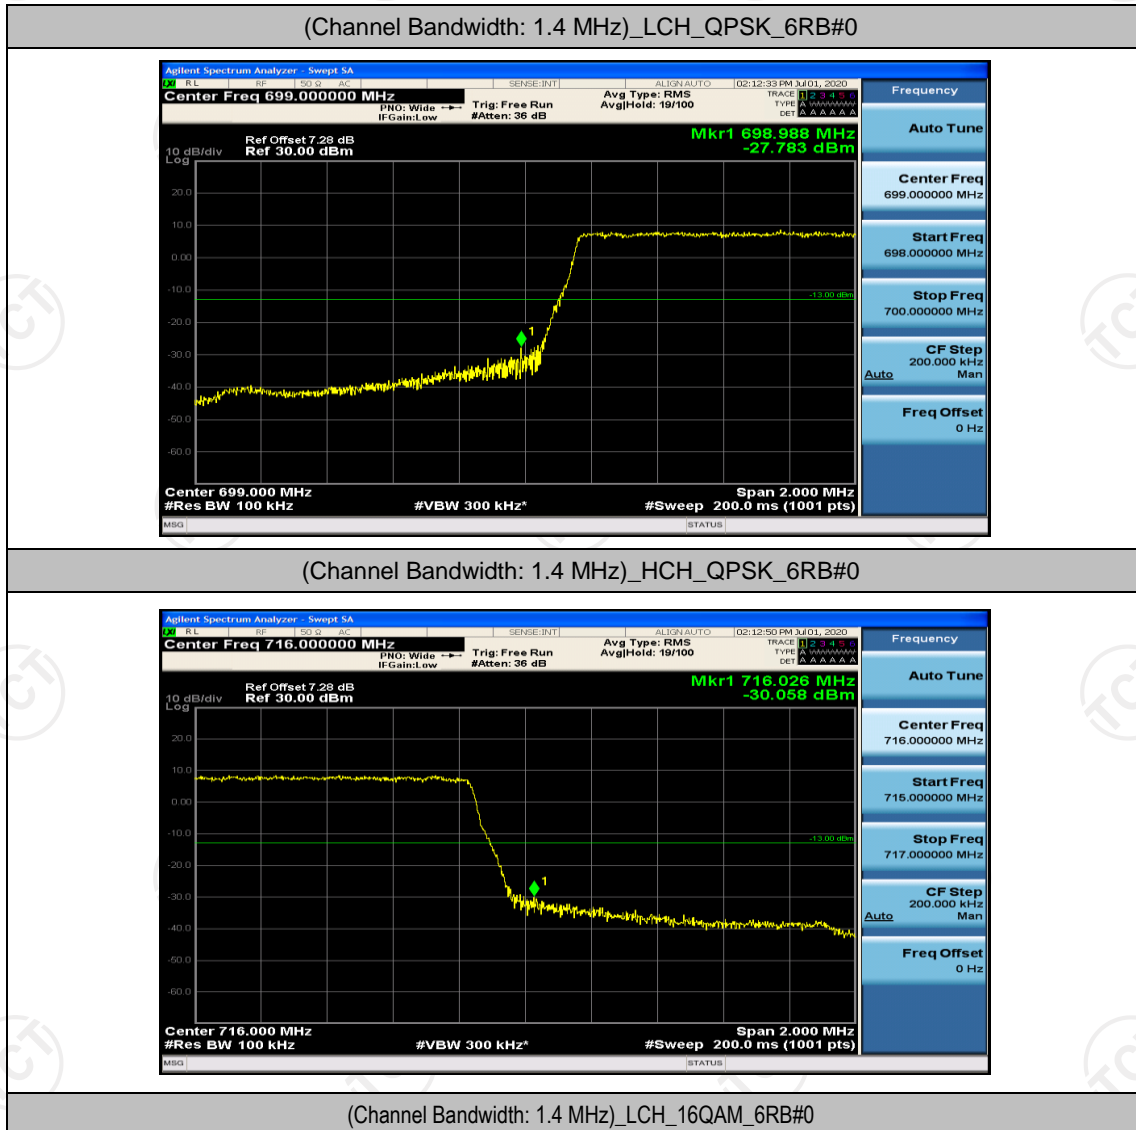

Appendix D: Band Edge

Test Graphs

Channel Bandwidth: 1.4 MHz

(Channel Bandwidth: 1.4 MHz)_HCH_16QAM_6RB#0

Channel Bandwidth: 3 MHz

(Channel Bandwidth: 3 MHz)_LCH_QPSK_15RB#0

(Channel Bandwidth: 3 MHz)_HCH_QPSK_15RB#0

(Channel Bandwidth: 3 MHz)_LCH_16QAM_15RB#0

(Channel Bandwidth: 3 MHz)_HCH_16QAM_15RB#0

Channel Bandwidth: 5 MHz

(Channel Bandwidth: 5 MHz)_LCH_QPSK_25RB#0

(Channel Bandwidth: 5 MHz)_HCH_QPSK_25RB#0

(Channel Bandwidth: 5 MHz)_LCH_16QAM_25RB#0