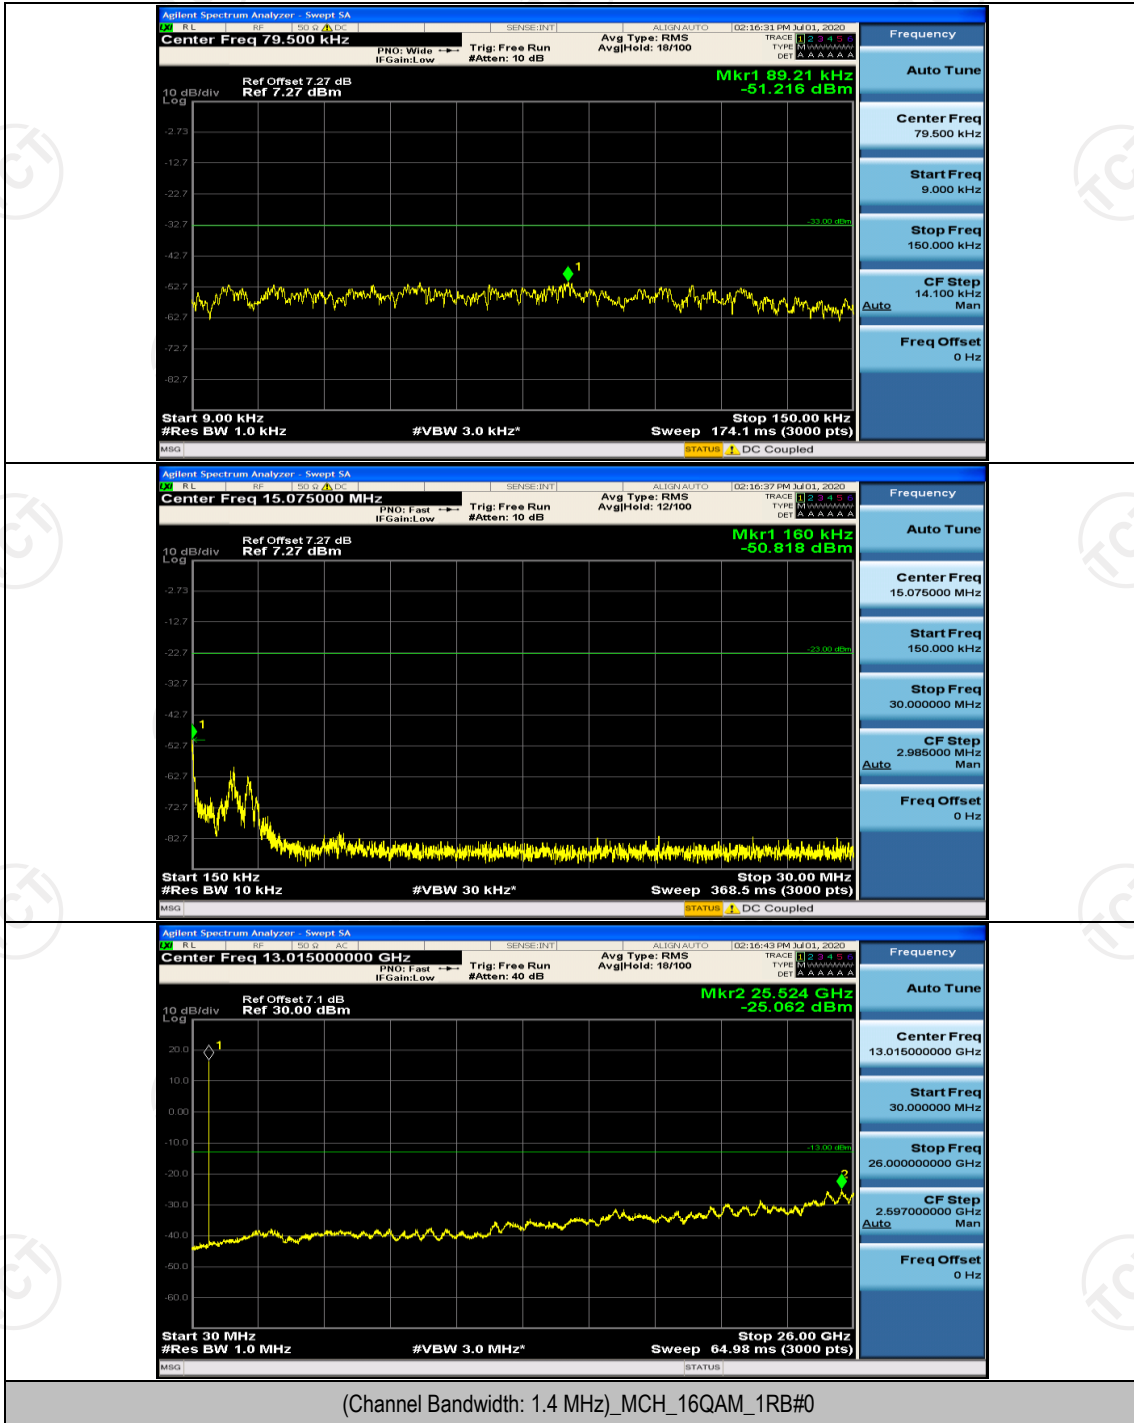

Appendix D: Band Edge

Test Graphs

Channel Bandwidth: 1.4 MHz

(Channel Bandwidth: 1.4 MHz)_HCH_16QAM_6RB#0

Channel Bandwidth: 3 MHz

(Channel Bandwidth: 3 MHz)_LCH_QPSK_15RB#0

(Channel Bandwidth: 3 MHz)_HCH_QPSK_15RB#0

(Channel Bandwidth: 3 MHz)_LCH_16QAM_15RB#0

(Channel Bandwidth: 3 MHz)_HCH_16QAM_15RB#0

Channel Bandwidth: 5 MHz

(Channel Bandwidth: 5 MHz)_LCH_QPSK_25RB#0

(Channel Bandwidth: 5 MHz)_HCH_QPSK_25RB#0

(Channel Bandwidth: 5 MHz)_LCH_16QAM_25RB#0

(Channel Bandwidth: 5 MHz)_HCH_16QAM_25RB#0

Channel Bandwidth: 10 MHz

Channel Bandwidth: 10 MHz_HCH_QPSK_50RB#0

Channel Bandwidth: 10 MHz_LCH_16QAM_50RB#0

Appendix E: Conducted Spurious Emission

Test Graphs

Channel Bandwidth: 1.4 MHz

(Channel Bandwidth: 1.4 MHz)_LCH_16QAM_1RB#0

Channel Bandwidth: 3 MHz

(Channel Bandwidth: 3 MHz)_LCH_QPSK_1RB#0