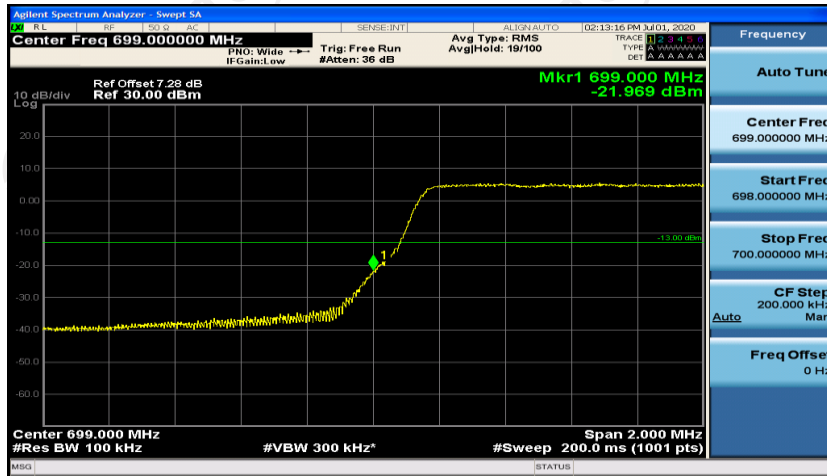

Appendix D: Band Edge

Test Graphs

Channel Bandwidth: 1.4 MHz

(Channel Bandwidth: 1.4 MHz)_HCH_16QAM_6RB#0

Channel Bandwidth: 3 MHz

(Channel Bandwidth: 3 MHz)_LCH_QPSK_15RB#0

(Channel Bandwidth: 3 MHz)_HCH_QPSK_15RB#0

(Channel Bandwidth: 3 MHz)_LCH_16QAM_15RB#0

(Channel Bandwidth: 3 MHz)_HCH_16QAM_15RB#0

Channel Bandwidth: 5 MHz

(Channel Bandwidth: 5 MHz)_LCH_QPSK_25RB#0

(Channel Bandwidth: 5 MHz)_HCH_QPSK_25RB#0

(Channel Bandwidth: 5 MHz)_LCH_16QAM_25RB#0