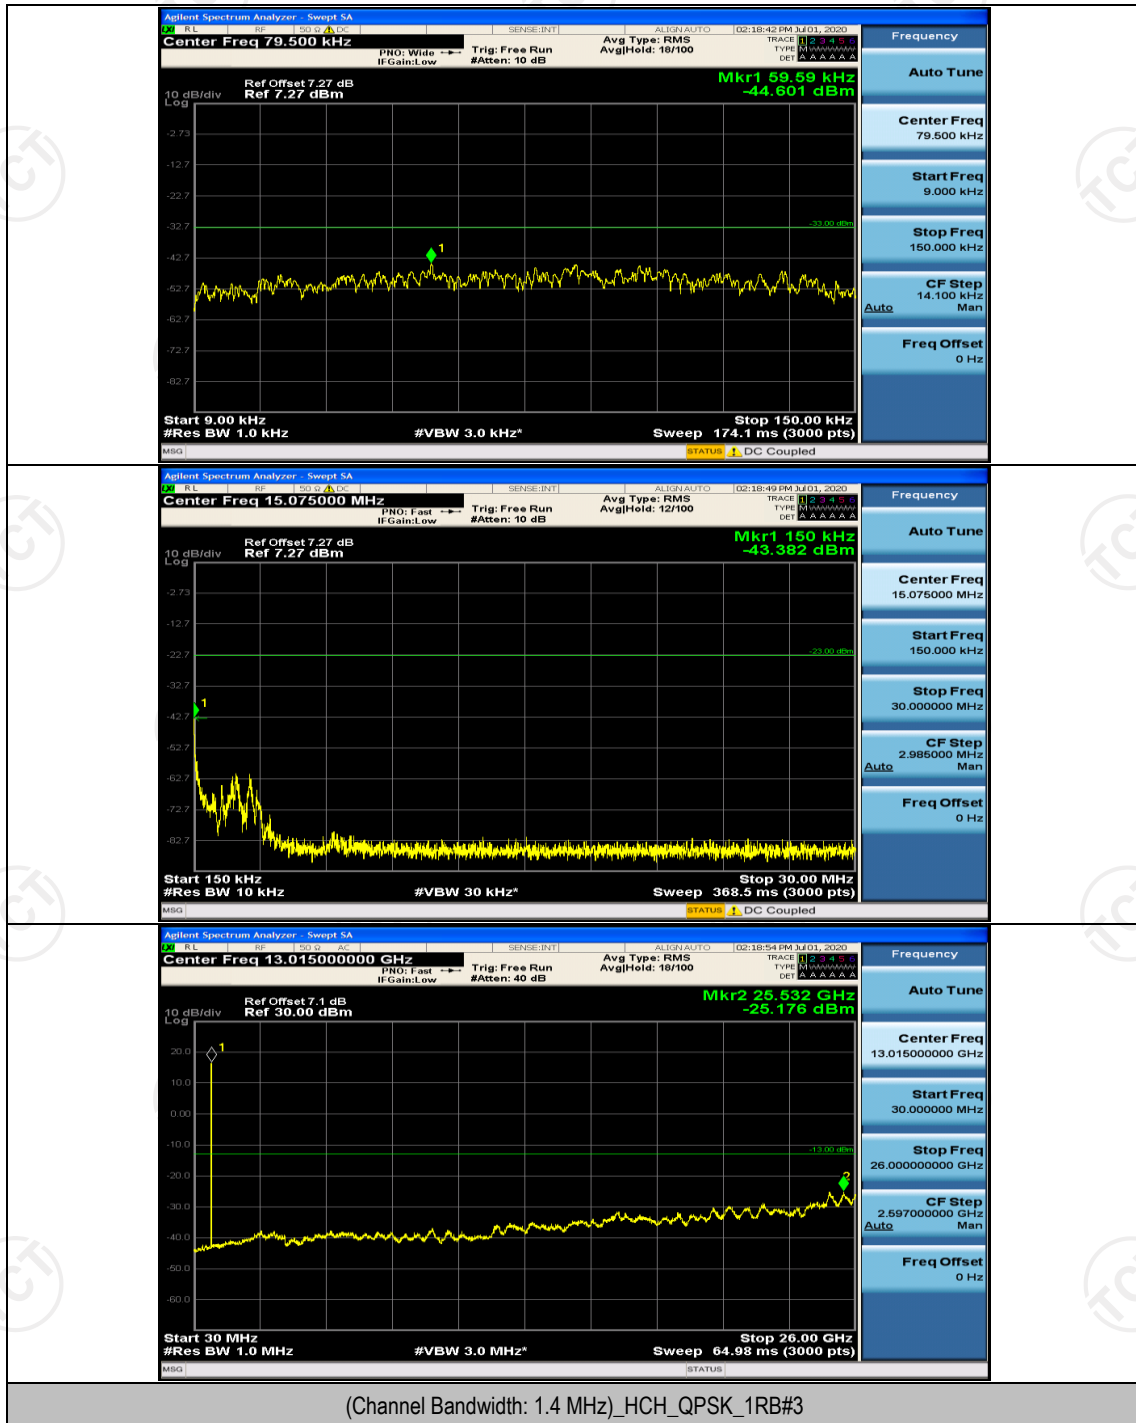

(Channel Bandwidth: 3 MHz)_LCH_16QAM_15RB#0

(Channel Bandwidth: 3 MHz)_HCH_16QAM_15RB#0

Channel Bandwidth: 5 MHz

(Channel Bandwidth: 5 MHz)_LCH_QPSK_25RB#0

(Channel Bandwidth: 5 MHz)_HCH_QPSK_25RB#0

(Channel Bandwidth: 5 MHz)_LCH_16QAM_25RB#0

(Channel Bandwidth: 5 MHz)_HCH_16QAM_25RB#0

Channel Bandwidth: 10 MHz

Channel Bandwidth: 10 MHz_HCH_QPSK_50RB#0

Channel Bandwidth: 10 MHz_LCH_16QAM_50RB#0

Appendix E: Conducted Spurious Emission

Test Graphs

Channel Bandwidth: 1.4 MHz

(Channel Bandwidth: 1.4 MHz)_LCH_16QAM_1RB#0

Channel Bandwidth: 3 MHz

(Channel Bandwidth: 3 MHz)_LCH_QPSK_1RB#0