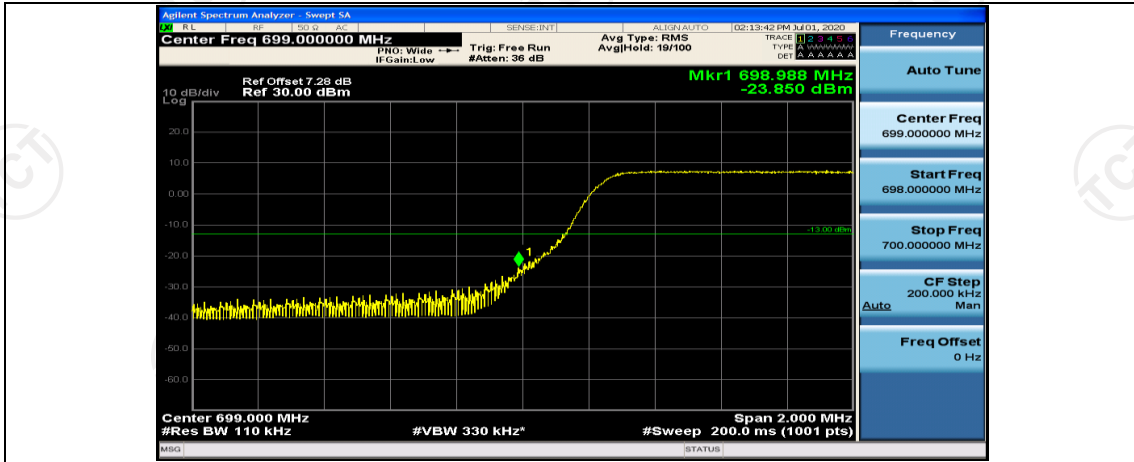

(Channel Bandwidth: 3 MHz)_LCH_16QAM_15RB#0

(Channel Bandwidth: 3 MHz)_HCH_16QAM_15RB#0

Channel Bandwidth: 5 MHz

(Channel Bandwidth: 5 MHz)_LCH_QPSK_25RB#0

(Channel Bandwidth: 5 MHz)_HCH_QPSK_25RB#0

(Channel Bandwidth: 5 MHz)_LCH_16QAM_25RB#0