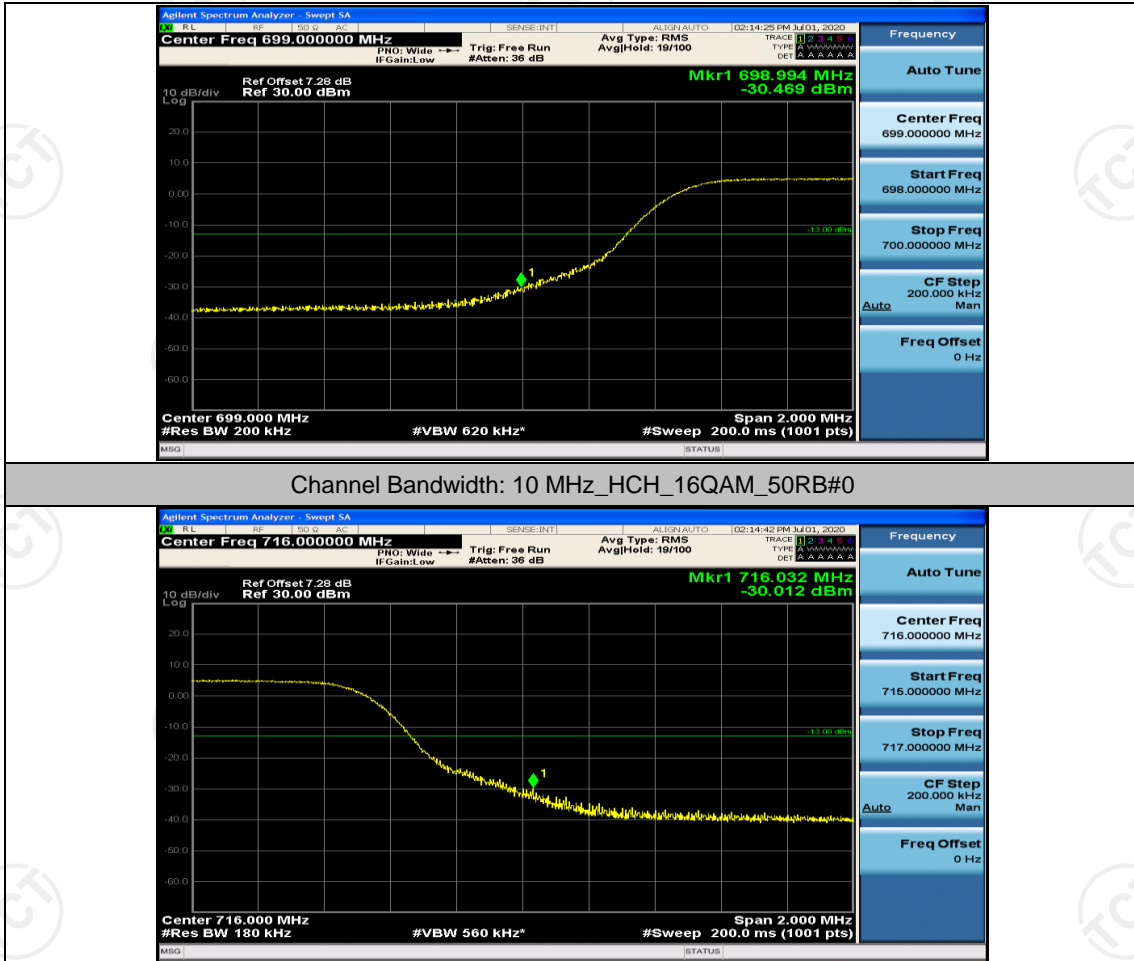

(Channel Bandwidth: 3 MHz)_LCH_16QAM_15RB#0

(Channel Bandwidth: 3 MHz)_HCH_16QAM_15RB#0

Channel Bandwidth: 5 MHz

(Channel Bandwidth: 5 MHz)_LCH_QPSK_25RB#0

(Channel Bandwidth: 5 MHz)_HCH_QPSK_25RB#0

(Channel Bandwidth: 5 MHz)_LCH_16QAM_25RB#0

(Channel Bandwidth: 5 MHz)_HCH_16QAM_25RB#0

Channel Bandwidth: 10 MHz

Channel Bandwidth: 10 MHz_HCH_QPSK_50RB#0

Channel Bandwidth: 10 MHz_LCH_16QAM_50RB#0

Appendix E: Conducted Spurious Emission

Test Graphs

Channel Bandwidth: 1.4 MHz

(Channel Bandwidth: 1.4 MHz)_LCH_16QAM_1RB#0

Channel Bandwidth: 3 MHz

(Channel Bandwidth: 3 MHz)_LCH_QPSK_1RB#0