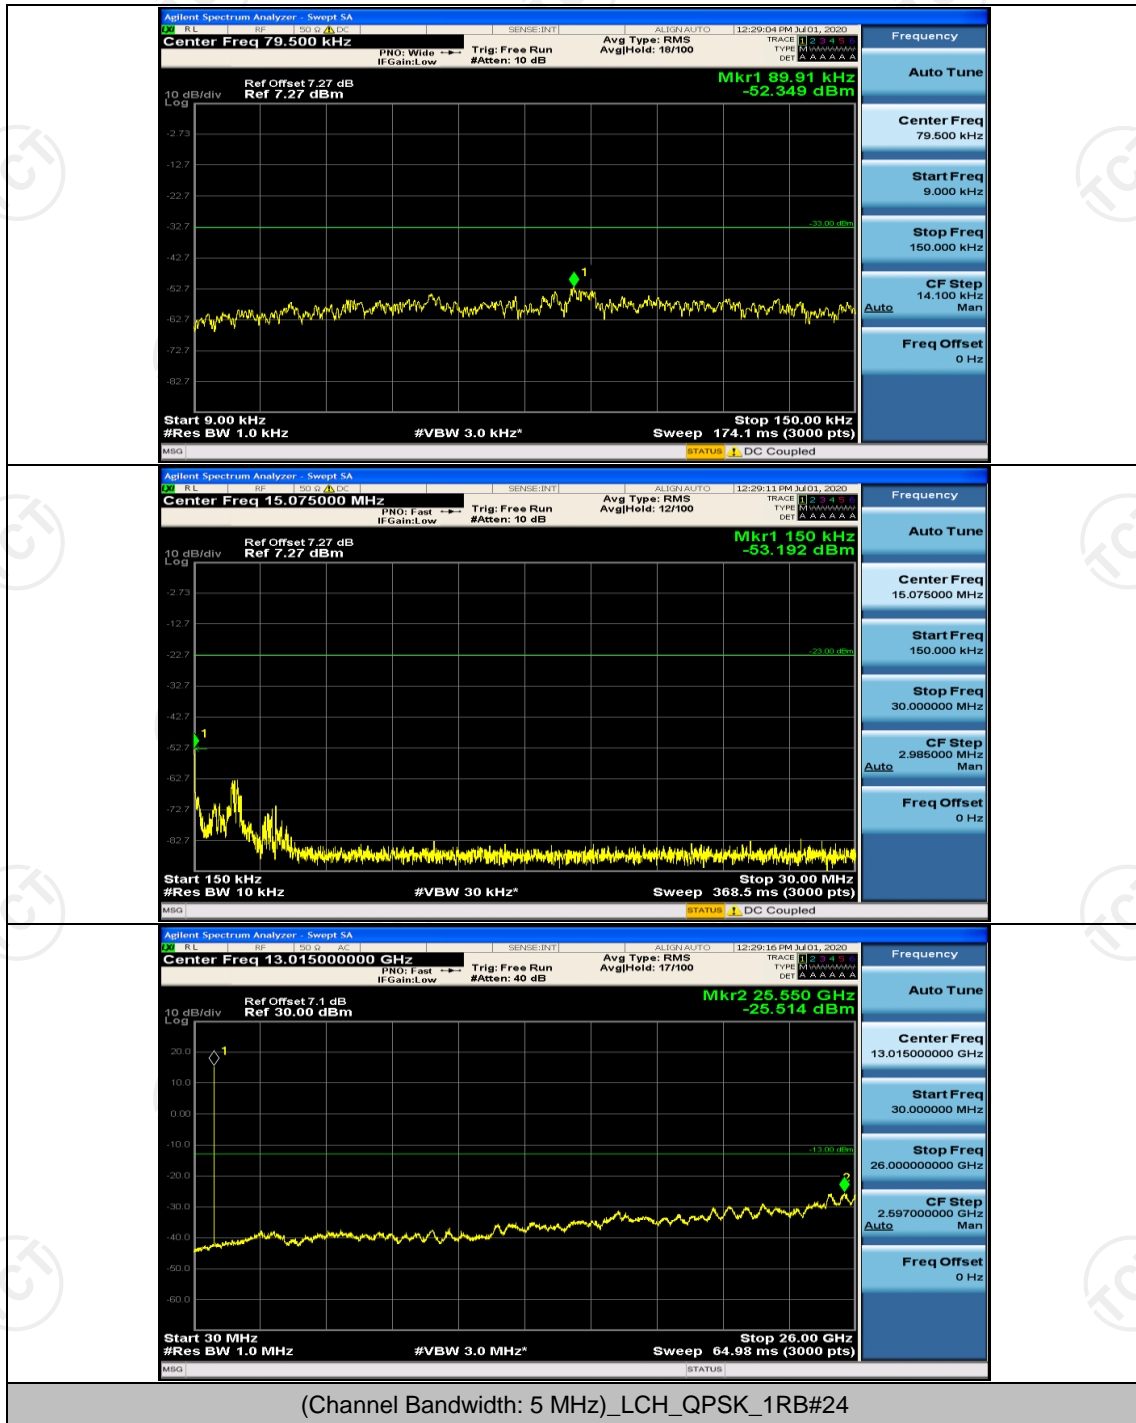

Channel Bandwidth: 5 MHz

(Channel Bandwidth: 5 MHz)_LCH_QPSK_1RB#0

(Channel Bandwidth: 5 MHz)_HCH_QPSK_1RB#0