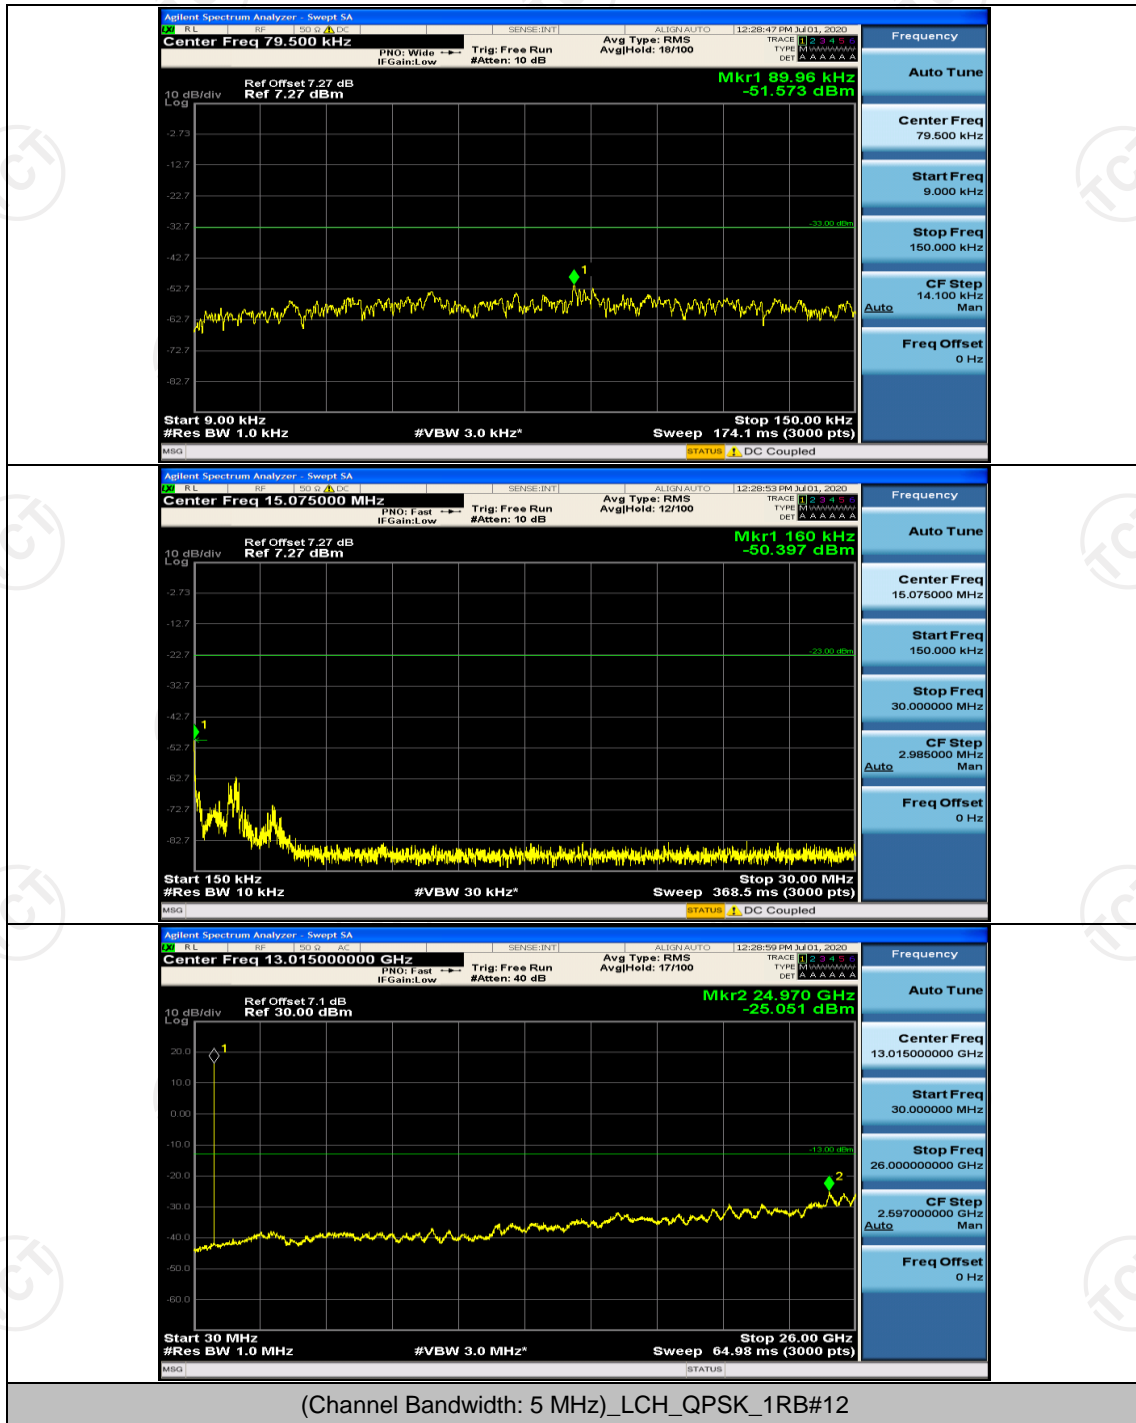

Channel Bandwidth: 5 MHz

(Channel Bandwidth: 5 MHz)_LCH_QPSK_1RB#0

(Channel Bandwidth: 5 MHz)_HCH_QPSK_1RB#0