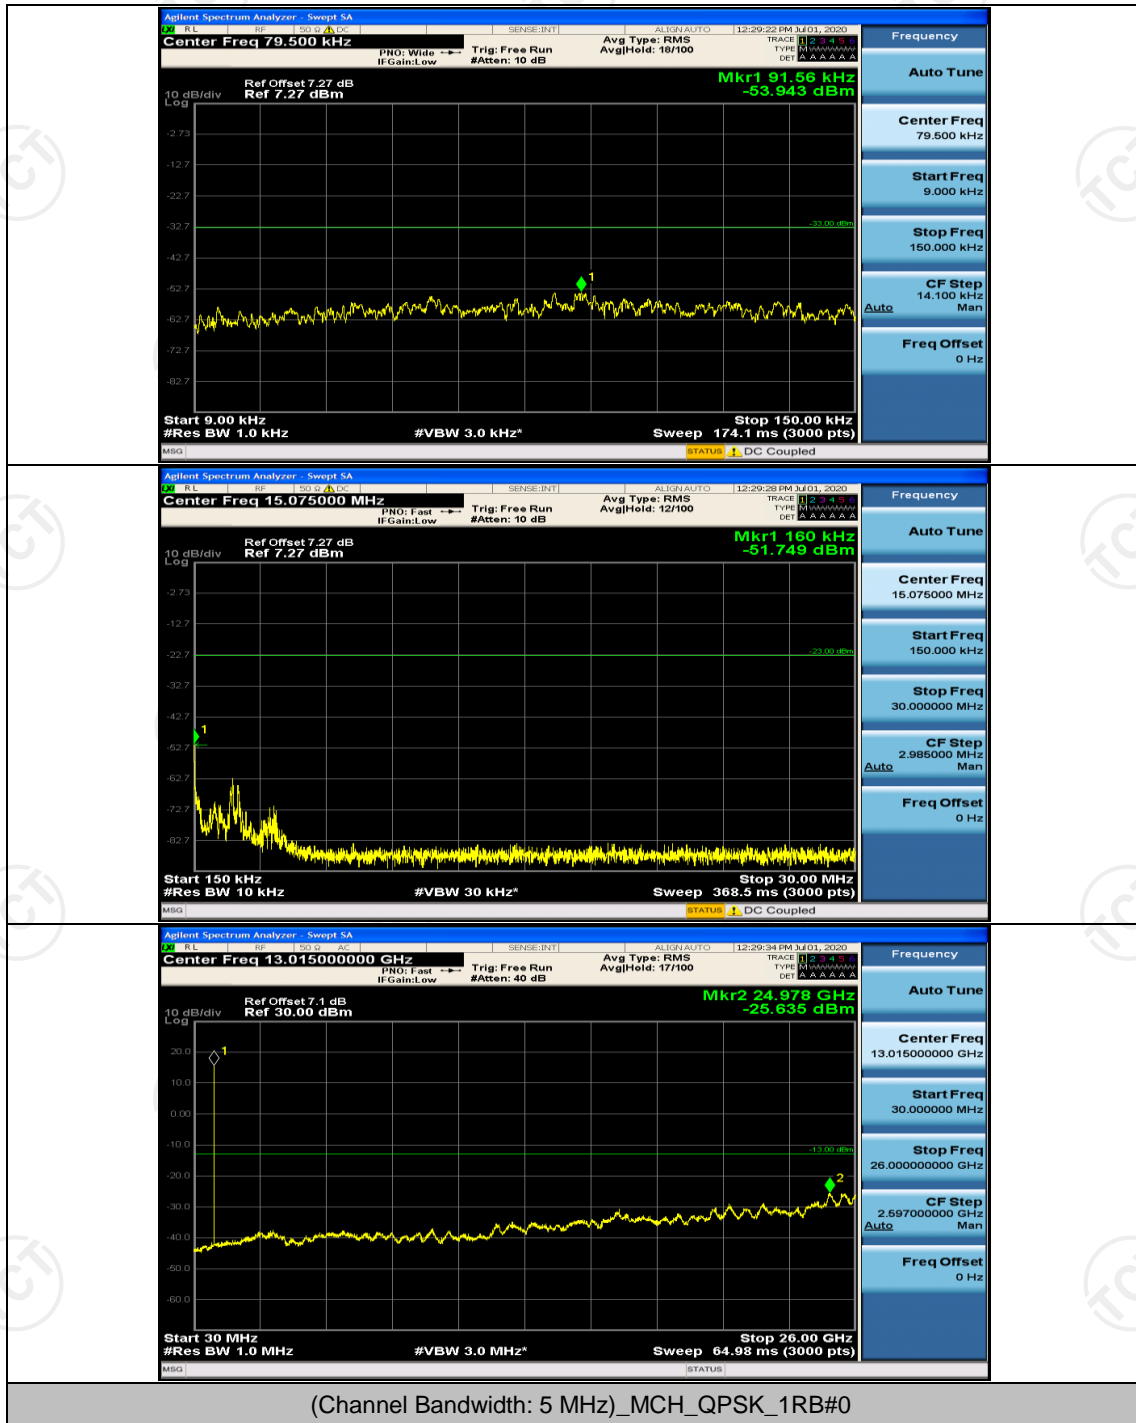

Channel Bandwidth: 5 MHz

(Channel Bandwidth: 5 MHz)_LCH_QPSK_1RB#0

(Channel Bandwidth: 5 MHz)_HCH_QPSK_1RB#0