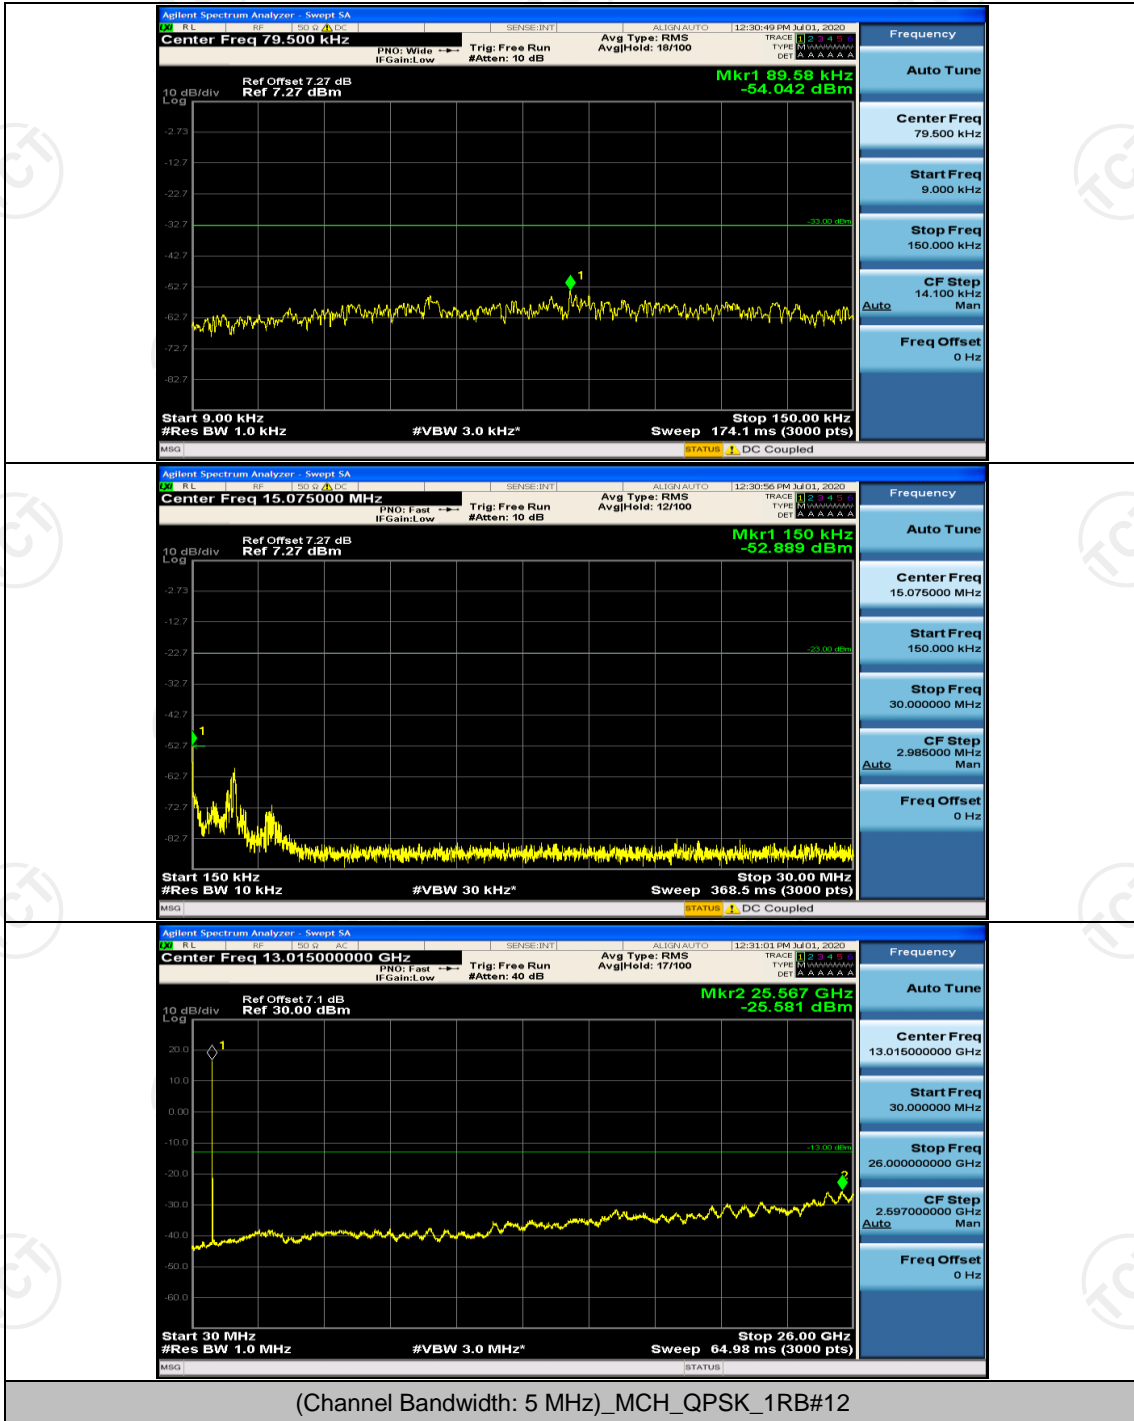

Channel Bandwidth: 5 MHz

(Channel Bandwidth: 5 MHz)_LCH_QPSK_1RB#0

(Channel Bandwidth: 5 MHz)_HCH_QPSK_1RB#0