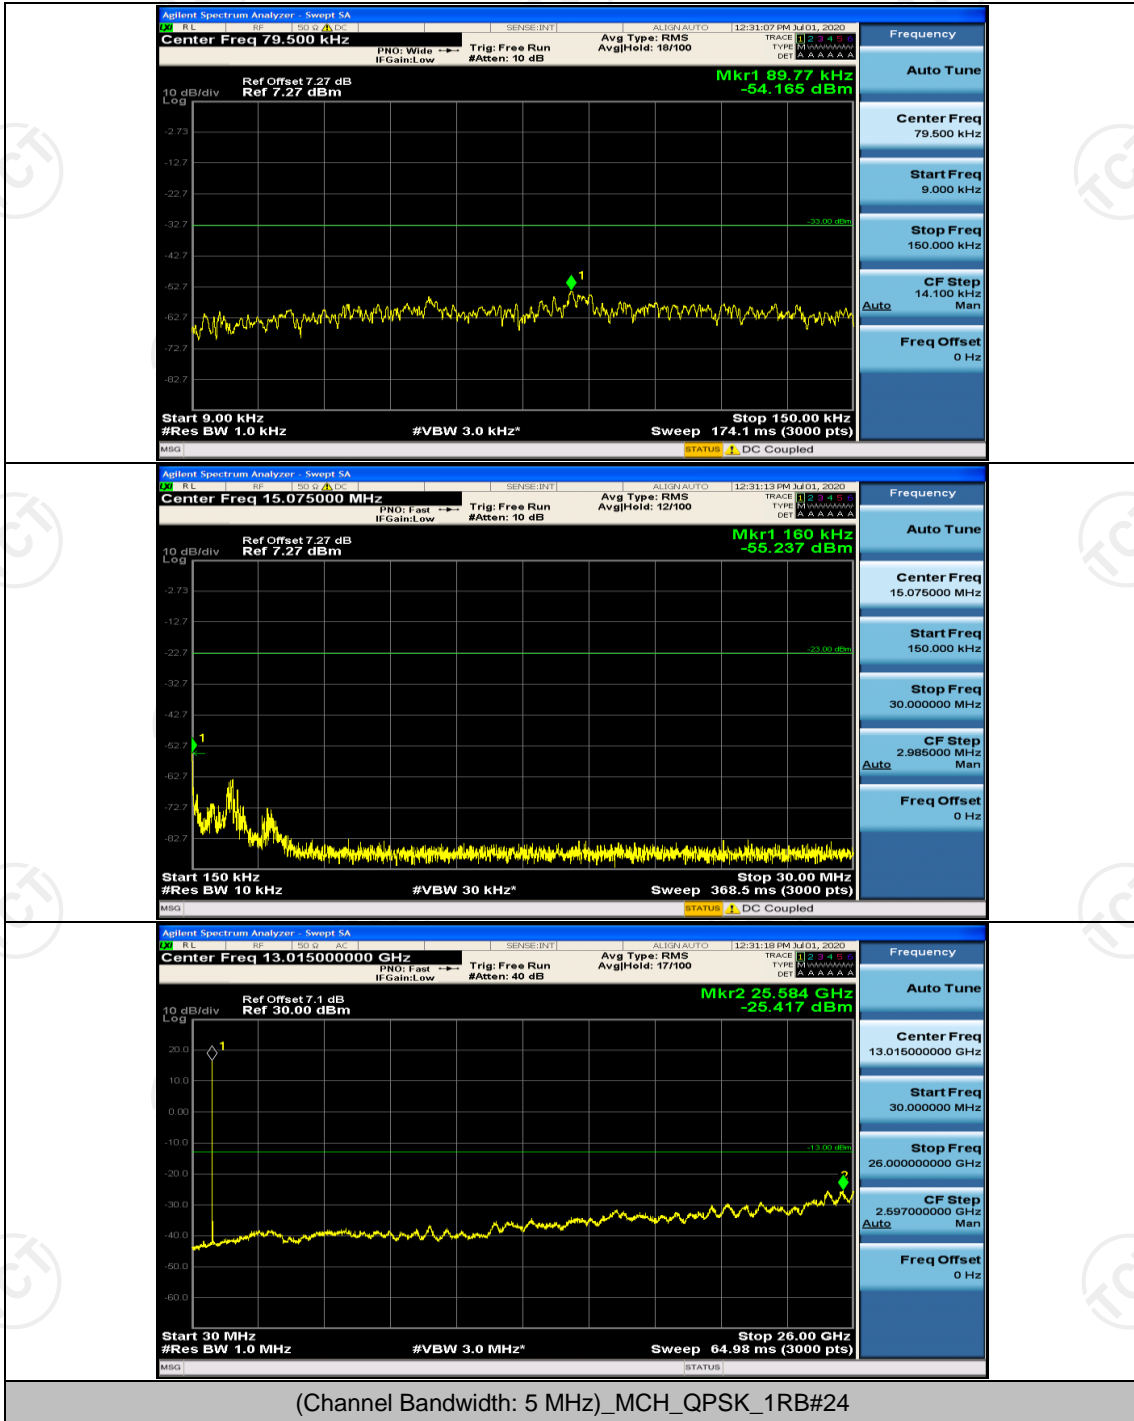

Channel Bandwidth: 5 MHz

(Channel Bandwidth: 5 MHz)_LCH_QPSK_1RB#0

(Channel Bandwidth: 5 MHz)_HCH_QPSK_1RB#0