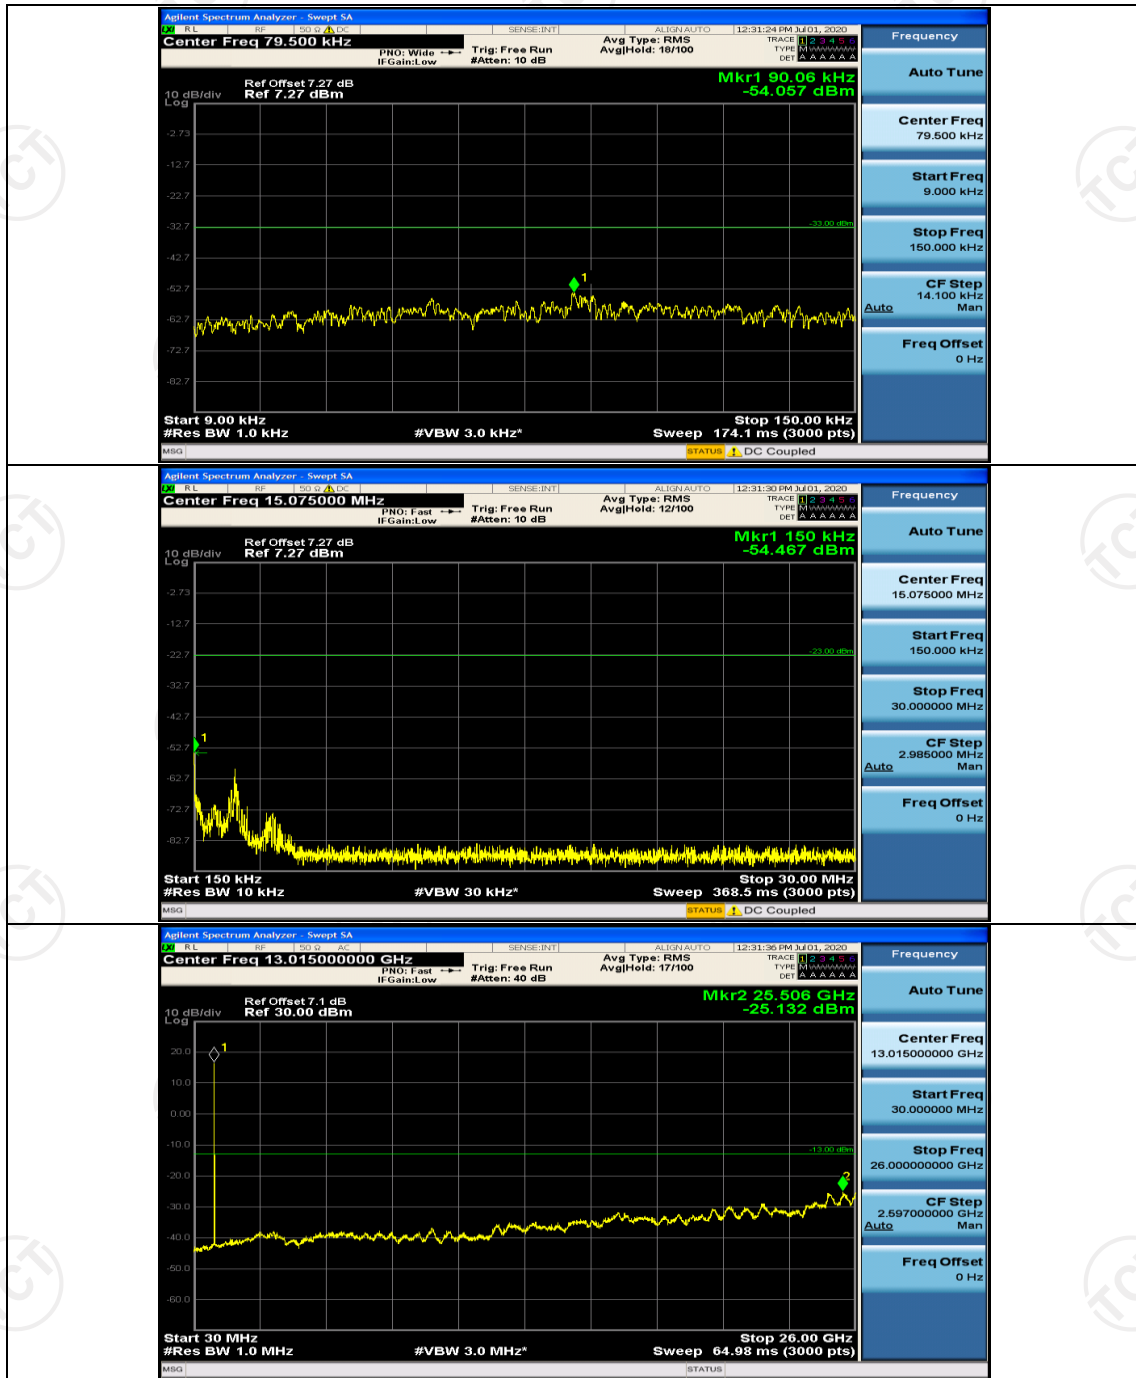

Channel Bandwidth: 5 MHz

(Channel Bandwidth: 5 MHz)_LCH_QPSK_1RB#0

(Channel Bandwidth: 5 MHz)_HCH_QPSK_1RB#0