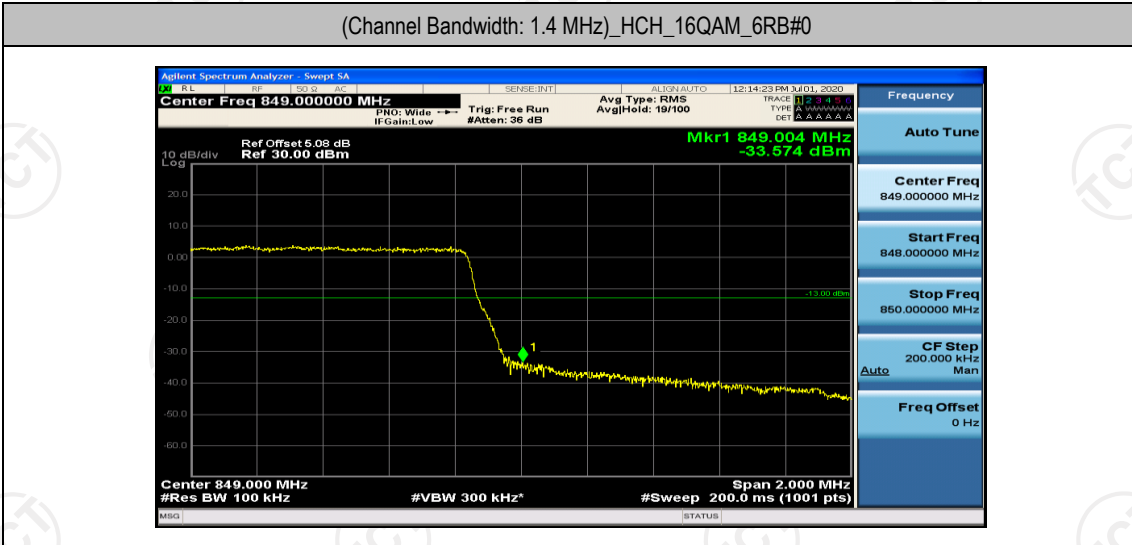

Channel Bandwidth: 10 MHz

Appendix D: Band Edge

Test Graphs

Channel Bandwidth: 1.4 MHz (Channel Bandwidth: 1.4 MHz)_LCH_QPSK_6RB#0

(Channel Bandwidth: 1.4 MHz)_HCH_QPSK_6RB#0

(Channel Bandwidth: 1.4 MHz)_LCH_16QAM_6RB#0

Channel Bandwidth: 3 MHz

(Channel Bandwidth: 3 MHz)_HCH_16QAM_15RB#0

Channel Bandwidth: 5 MHz

(Channel Bandwidth: 5 MHz)_HCH_QPSK_25RB#0

(Channel Bandwidth: 5 MHz)_LCH_16QAM_25RB#0

(Channel Bandwidth: 5 MHz)_HCH_16QAM_25RB#0