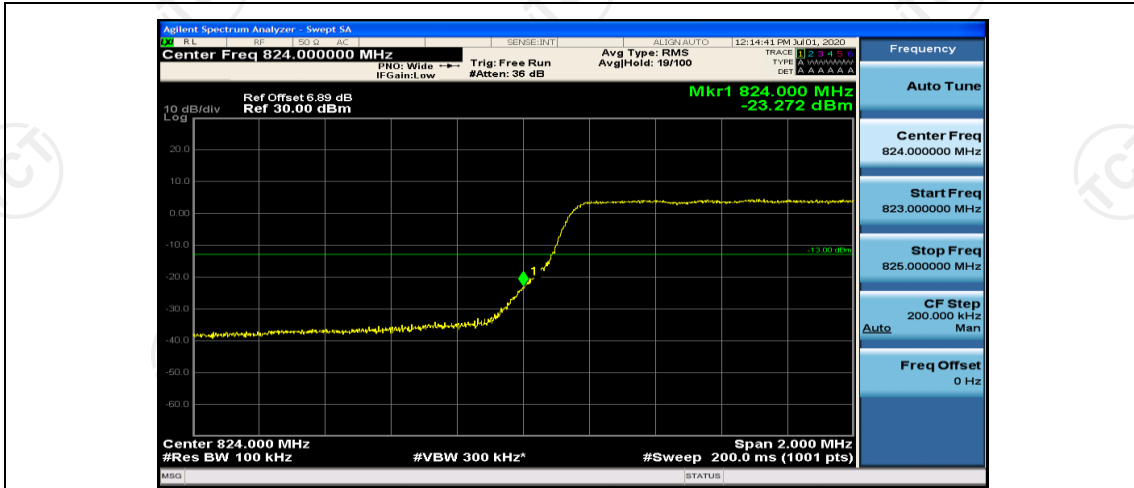

Channel Bandwidth: 10 MHz

Appendix D: Band Edge

Test Graphs

Channel Bandwidth: 1.4 MHz (Channel Bandwidth: 1.4 MHz)_LCH_QPSK_6RB#0

(Channel Bandwidth: 1.4 MHz)_HCH_QPSK_6RB#0

(Channel Bandwidth: 1.4 MHz)_LCH_16QAM_6RB#0

Channel Bandwidth: 3 MHz

(Channel Bandwidth: 3 MHz)_HCH_16QAM_15RB#0

Channel Bandwidth: 5 MHz

(Channel Bandwidth: 5 MHz)_HCH_QPSK_25RB#0

(Channel Bandwidth: 5 MHz)_LCH_16QAM_25RB#0

(Channel Bandwidth: 5 MHz)_HCH_16QAM_25RB#0