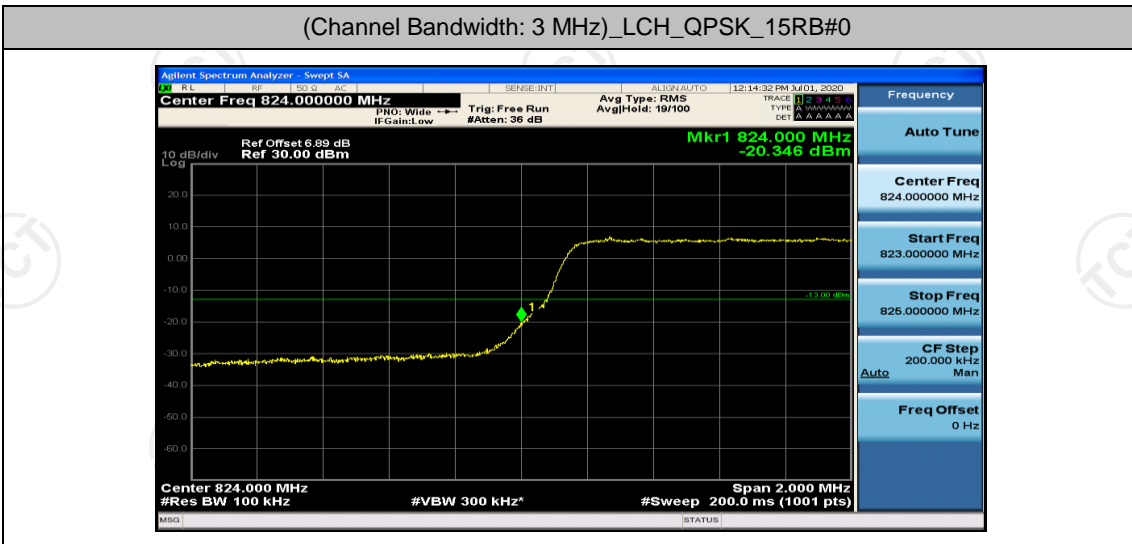

Channel Bandwidth: 10 MHz

Appendix D: Band Edge

Test Graphs

Channel Bandwidth: 1.4 MHz (Channel Bandwidth: 1.4 MHz)_LCH_QPSK_6RB#0

(Channel Bandwidth: 1.4 MHz)_HCH_QPSK_6RB#0

(Channel Bandwidth: 1.4 MHz)_LCH_16QAM_6RB#0

Channel Bandwidth: 3 MHz

(Channel Bandwidth: 3 MHz)_HCH_16QAM_15RB#0

Channel Bandwidth: 5 MHz

(Channel Bandwidth: 5 MHz)_HCH_QPSK_25RB#0

(Channel Bandwidth: 5 MHz)_LCH_16QAM_25RB#0

(Channel Bandwidth: 5 MHz)_HCH_16QAM_25RB#0