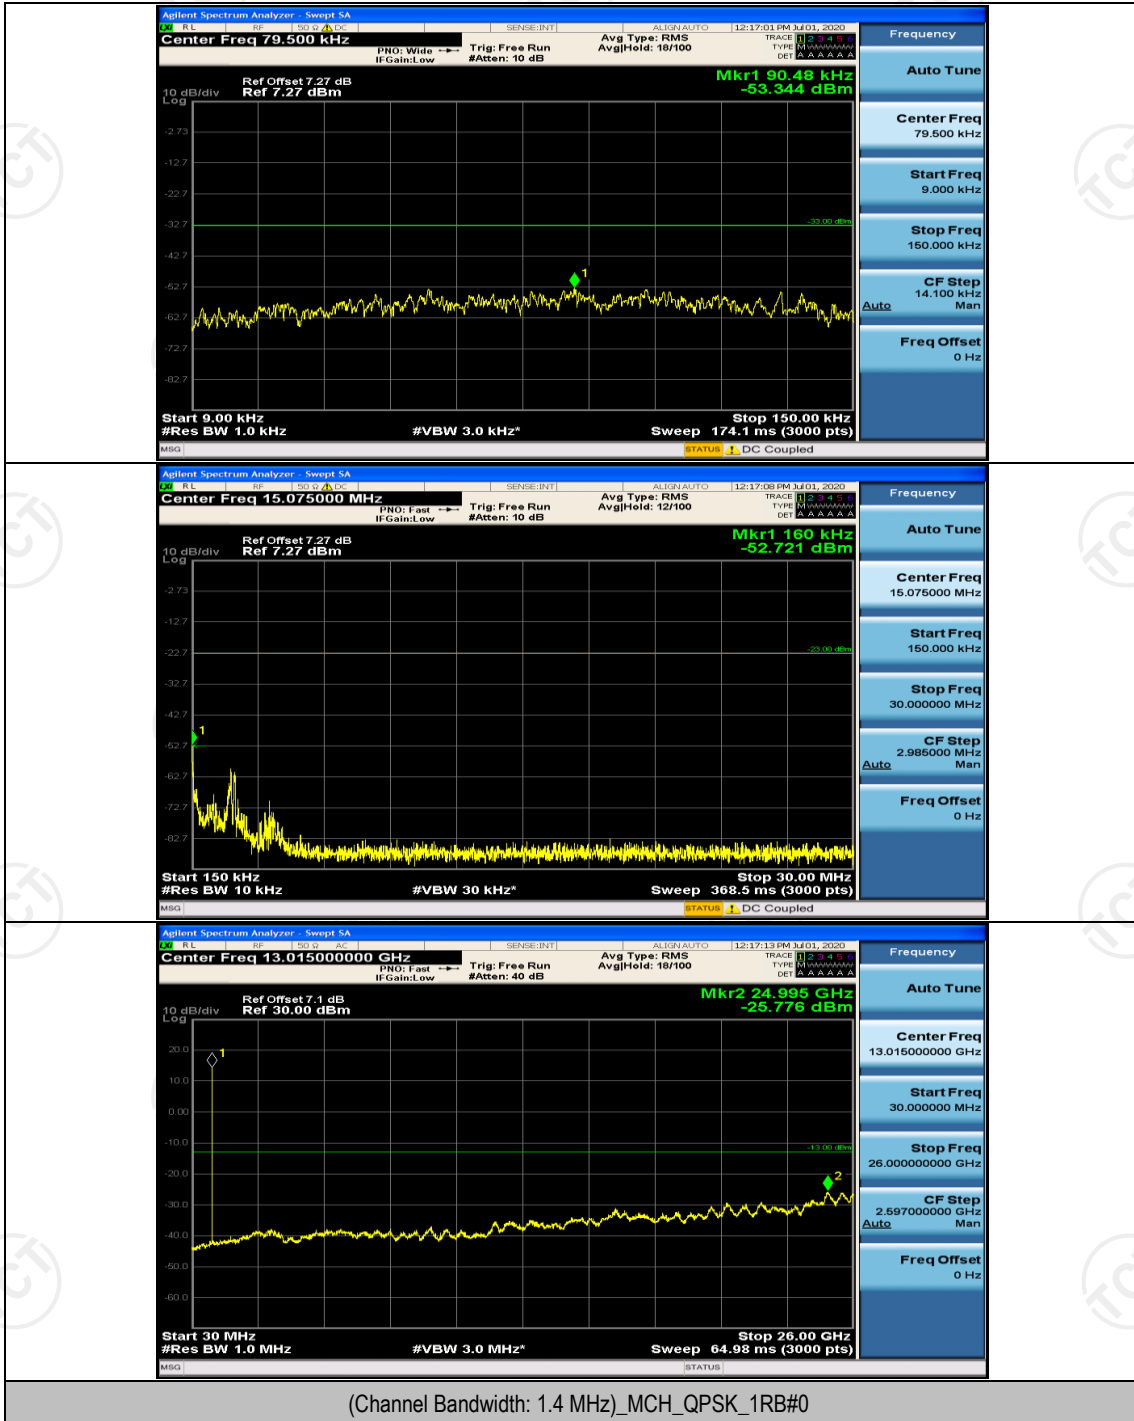

Channel Bandwidth: 3 MHz

(Channel Bandwidth: 3 MHz)_HCH_16QAM_15RB#0

Channel Bandwidth: 5 MHz

(Channel Bandwidth: 5 MHz)_HCH_QPSK_25RB#0

(Channel Bandwidth: 5 MHz)_LCH_16QAM_25RB#0

(Channel Bandwidth: 5 MHz)_HCH_16QAM_25RB#0

Channel Bandwidth: 10 MHz

Channel Bandwidth: 10 MHz_LCH_QPSK_50RB#0

Channel Bandwidth: 10 MHz_HCH_16QAM_50RB#0

Appendix E: Conducted Spurious Emission

Test Graphs

Channel Bandwidth: 1.4 MHz

Channel Bandwidth: 3 MHz

(Channel Bandwidth: 3 MHz)_LCH_QPSK_1RB#0