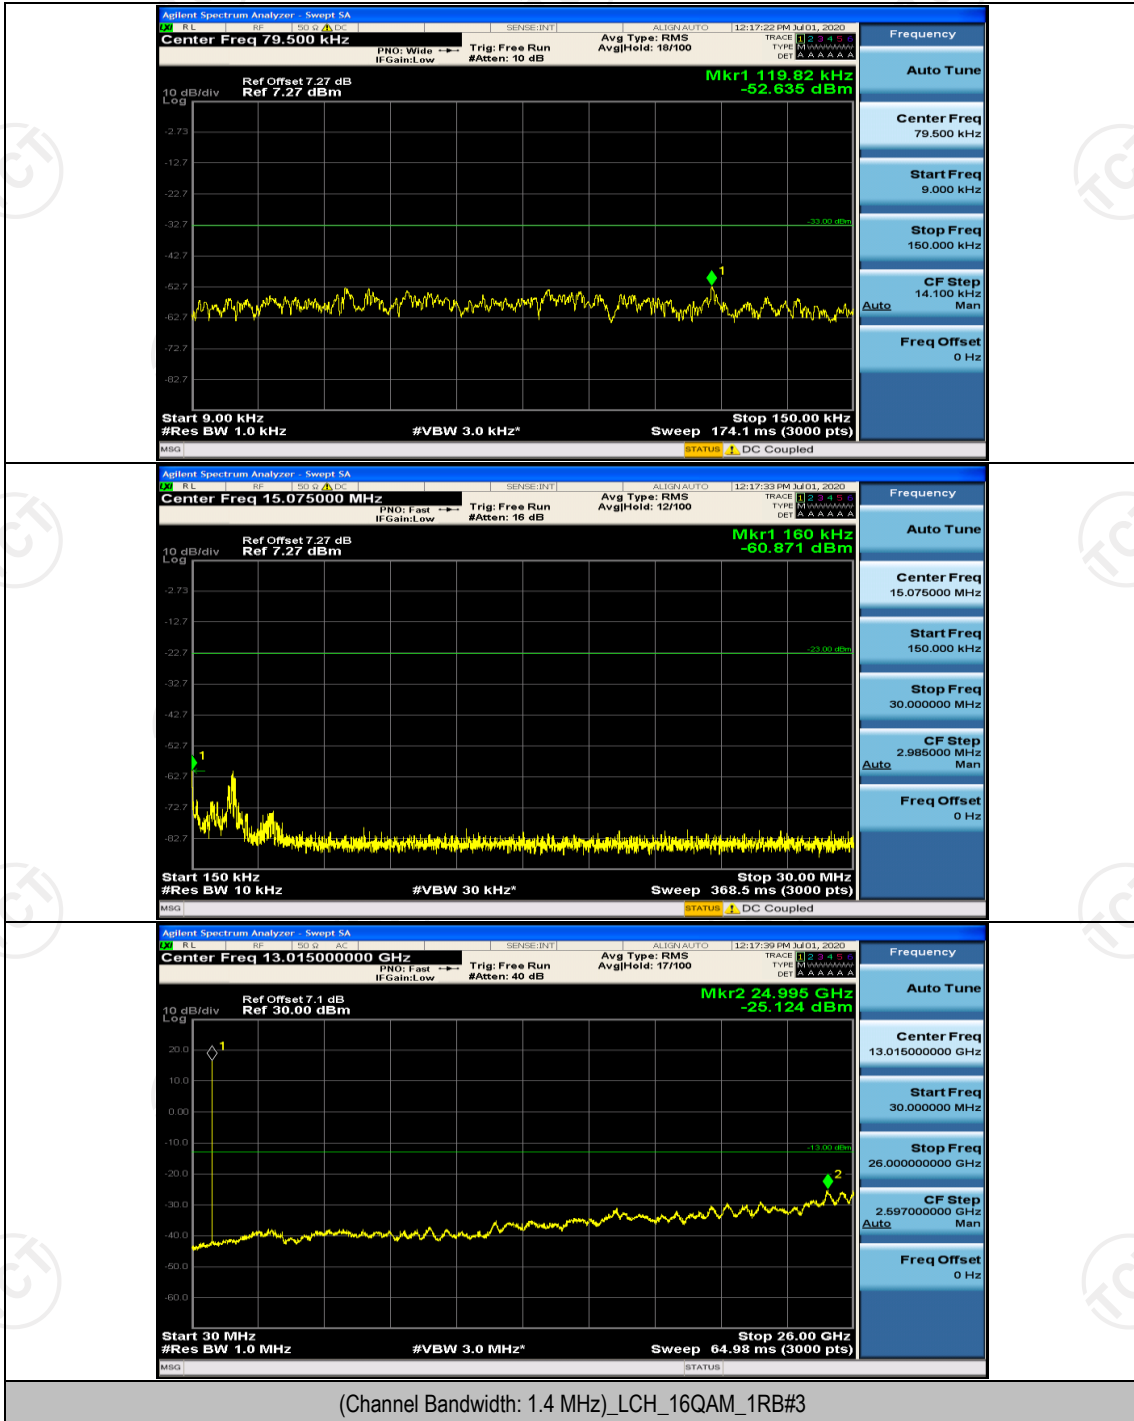

Channel Bandwidth: 3 MHz

(Channel Bandwidth: 3 MHz)_HCH_16QAM_15RB#0

Channel Bandwidth: 5 MHz

(Channel Bandwidth: 5 MHz)_HCH_QPSK_25RB#0

(Channel Bandwidth: 5 MHz)_LCH_16QAM_25RB#0

(Channel Bandwidth: 5 MHz)_HCH_16QAM_25RB#0

Channel Bandwidth: 10 MHz

Channel Bandwidth: 10 MHz_LCH_QPSK_50RB#0

Channel Bandwidth: 10 MHz_HCH_16QAM_50RB#0

Appendix E: Conducted Spurious Emission

Test Graphs

Channel Bandwidth: 1.4 MHz

Channel Bandwidth: 3 MHz

(Channel Bandwidth: 3 MHz)_LCH_QPSK_1RB#0