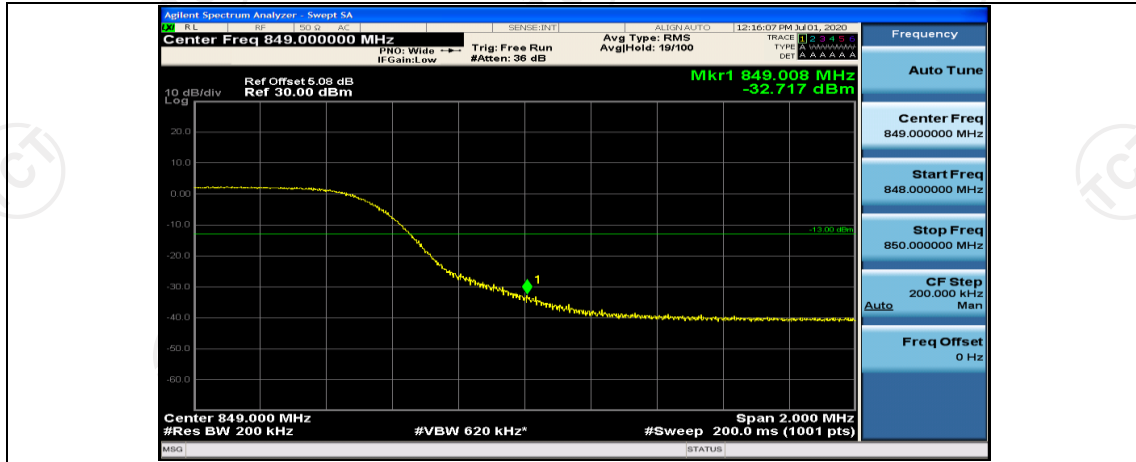

Channel Bandwidth: 10 MHz_HCH_16QAM_50RB#0