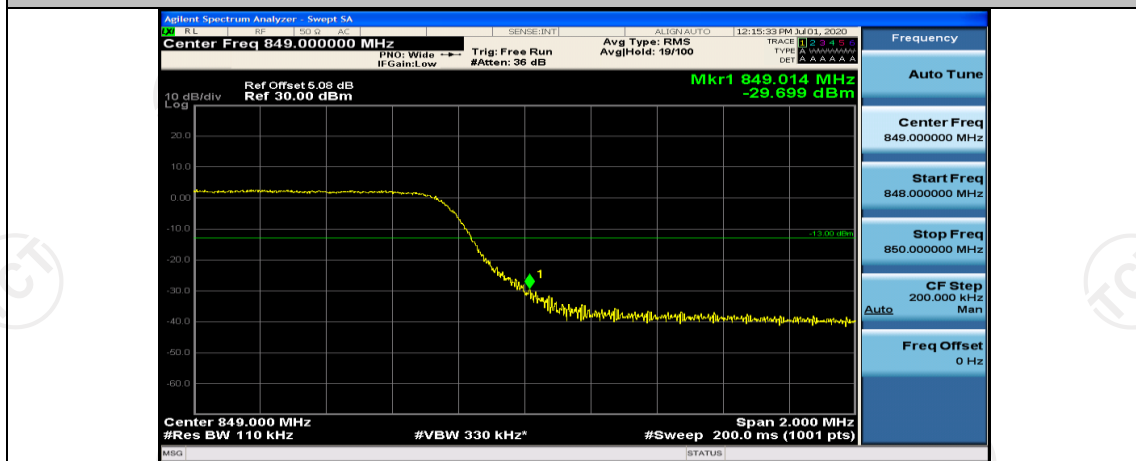

Channel Bandwidth: 3 MHz

(Channel Bandwidth: 3 MHz)_HCH_16QAM_15RB#0

Channel Bandwidth: 5 MHz

(Channel Bandwidth: 5 MHz)_HCH_QPSK_25RB#0

(Channel Bandwidth: 5 MHz)_LCH_16QAM_25RB#0

(Channel Bandwidth: 5 MHz)_HCH_16QAM_25RB#0