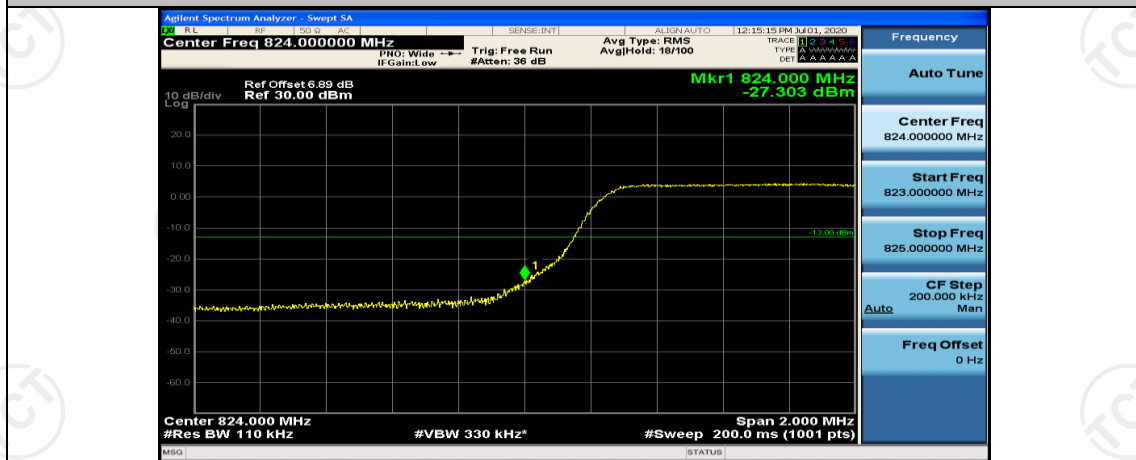

Channel Bandwidth: 3 MHz

(Channel Bandwidth: 3 MHz)_HCH_16QAM_15RB#0

Channel Bandwidth: 5 MHz

(Channel Bandwidth: 5 MHz)_HCH_QPSK_25RB#0

(Channel Bandwidth: 5 MHz)_LCH_16QAM_25RB#0

(Channel Bandwidth: 5 MHz)_HCH_16QAM_25RB#0