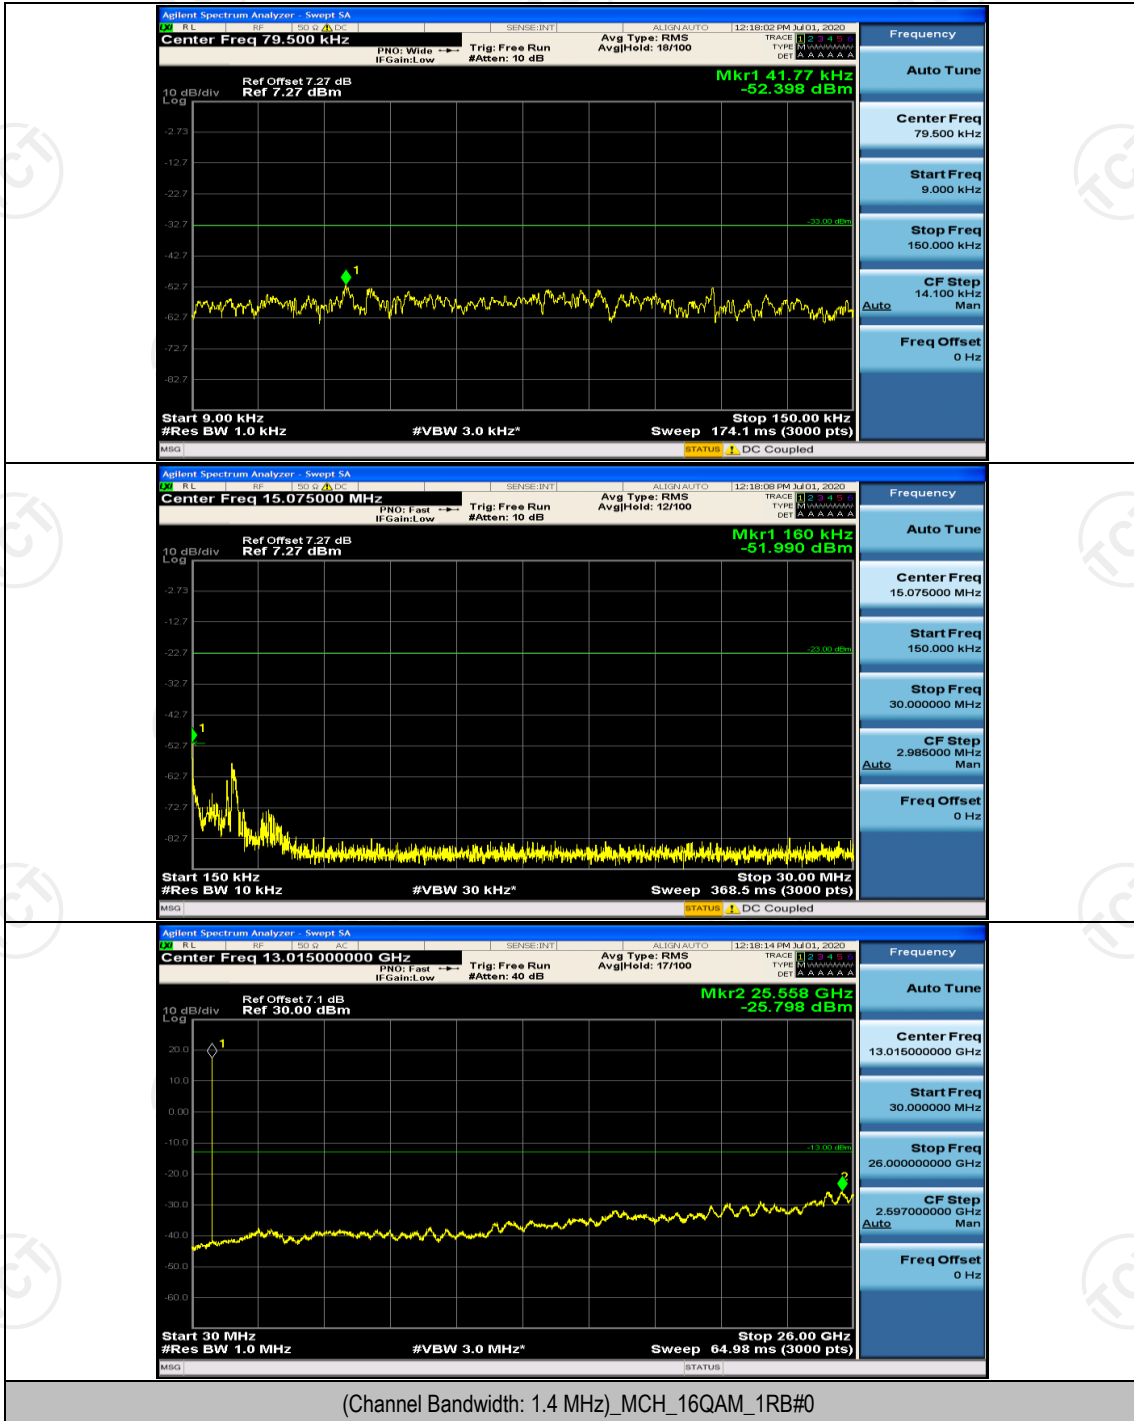

Channel Bandwidth: 10 MHz

Appendix D: Band Edge

Test Graphs

Channel Bandwidth: 1.4 MHz (Channel Bandwidth: 1.4 MHz)_LCH_QPSK_6RB#0

(Channel Bandwidth: 1.4 MHz)_HCH_QPSK_6RB#0

(Channel Bandwidth: 1.4 MHz)_LCH_16QAM_6RB#0

Channel Bandwidth: 3 MHz

(Channel Bandwidth: 3 MHz)_HCH_16QAM_15RB#0

Channel Bandwidth: 5 MHz

(Channel Bandwidth: 5 MHz)_HCH_QPSK_25RB#0

(Channel Bandwidth: 5 MHz)_LCH_16QAM_25RB#0

(Channel Bandwidth: 5 MHz)_HCH_16QAM_25RB#0

Channel Bandwidth: 10 MHz

Channel Bandwidth: 10 MHz_LCH_QPSK_50RB#0

Channel Bandwidth: 10 MHz_HCH_16QAM_50RB#0

Appendix E: Conducted Spurious Emission

Test Graphs

Channel Bandwidth: 1.4 MHz

Channel Bandwidth: 3 MHz

(Channel Bandwidth: 3 MHz)_LCH_QPSK_1RB#0