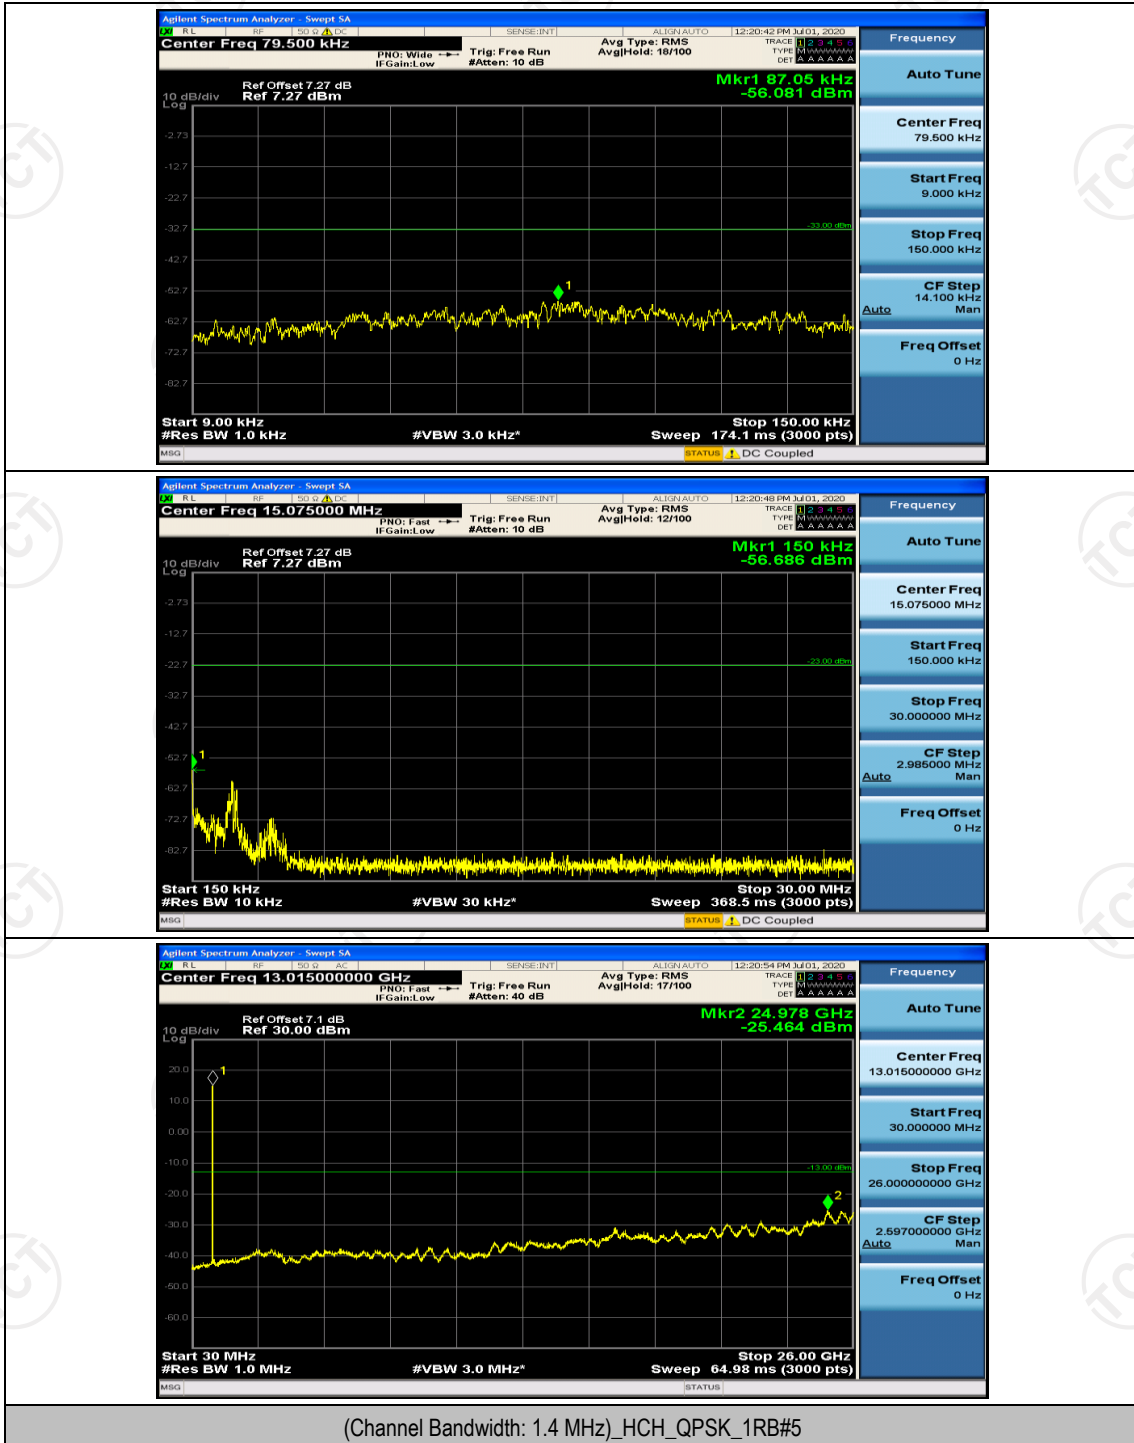

Channel Bandwidth: 3 MHz

(Channel Bandwidth: 3 MHz)_HCH_16QAM_15RB#0

Channel Bandwidth: 5 MHz

(Channel Bandwidth: 5 MHz)_HCH_QPSK_25RB#0

(Channel Bandwidth: 5 MHz)_LCH_16QAM_25RB#0

(Channel Bandwidth: 5 MHz)_HCH_16QAM_25RB#0

Channel Bandwidth: 10 MHz

Channel Bandwidth: 10 MHz_LCH_QPSK_50RB#0

Channel Bandwidth: 10 MHz_HCH_16QAM_50RB#0

Appendix E: Conducted Spurious Emission

Test Graphs

Channel Bandwidth: 1.4 MHz

Channel Bandwidth: 3 MHz

(Channel Bandwidth: 3 MHz)_LCH_QPSK_1RB#0