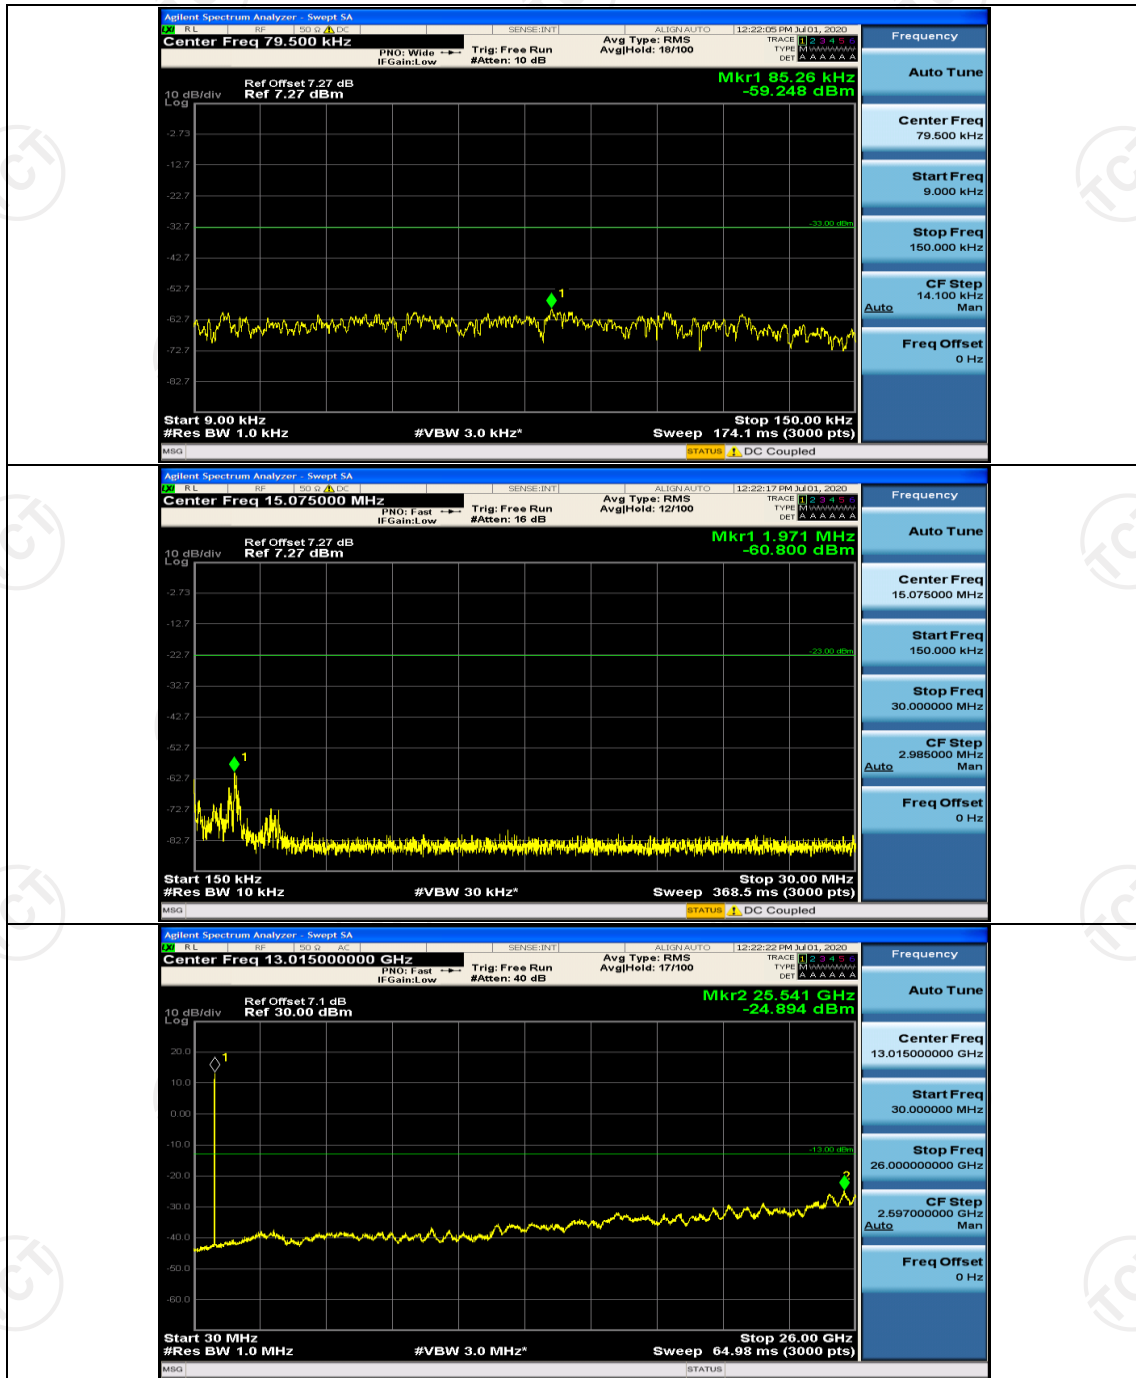

Channel Bandwidth: 3 MHz

(Channel Bandwidth: 3 MHz)_HCH_16QAM_15RB#0

Channel Bandwidth: 5 MHz

(Channel Bandwidth: 5 MHz)_HCH_QPSK_25RB#0

(Channel Bandwidth: 5 MHz)_LCH_16QAM_25RB#0

(Channel Bandwidth: 5 MHz)_HCH_16QAM_25RB#0

Channel Bandwidth: 10 MHz

Channel Bandwidth: 10 MHz_LCH_QPSK_50RB#0

Channel Bandwidth: 10 MHz_HCH_16QAM_50RB#0

Appendix E: Conducted Spurious Emission

Test Graphs

Channel Bandwidth: 1.4 MHz

Channel Bandwidth: 3 MHz

(Channel Bandwidth: 3 MHz)_LCH_QPSK_1RB#0