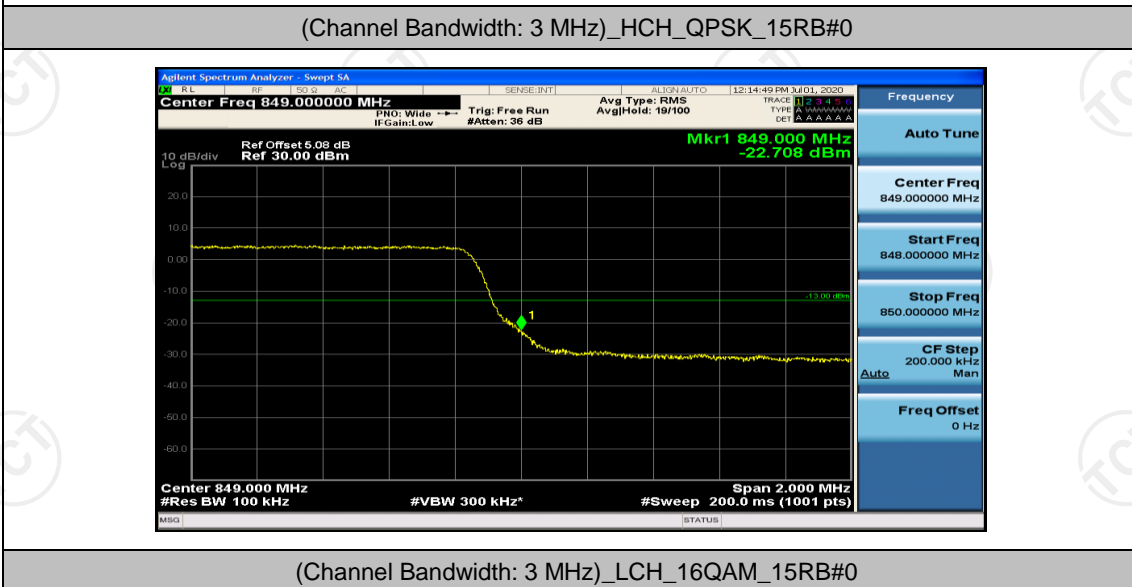

Channel Bandwidth: 10 MHz

Appendix D: Band Edge

Test Graphs

Channel Bandwidth: 1.4 MHz (Channel Bandwidth: 1.4 MHz)_LCH_QPSK_6RB#0

(Channel Bandwidth: 1.4 MHz)_HCH_QPSK_6RB#0

(Channel Bandwidth: 1.4 MHz)_LCH_16QAM_6RB#0

Channel Bandwidth: 3 MHz

(Channel Bandwidth: 3 MHz)_HCH_16QAM_15RB#0

Channel Bandwidth: 5 MHz

(Channel Bandwidth: 5 MHz)_HCH_QPSK_25RB#0

(Channel Bandwidth: 5 MHz)_LCH_16QAM_25RB#0

(Channel Bandwidth: 5 MHz)_HCH_16QAM_25RB#0

Channel Bandwidth: 10 MHz

Channel Bandwidth: 10 MHz_LCH_QPSK_50RB#0

Channel Bandwidth: 10 MHz_HCH_16QAM_50RB#0

Appendix E: Conducted Spurious Emission

Test Graphs

Channel Bandwidth: 1.4 MHz

Channel Bandwidth: 3 MHz