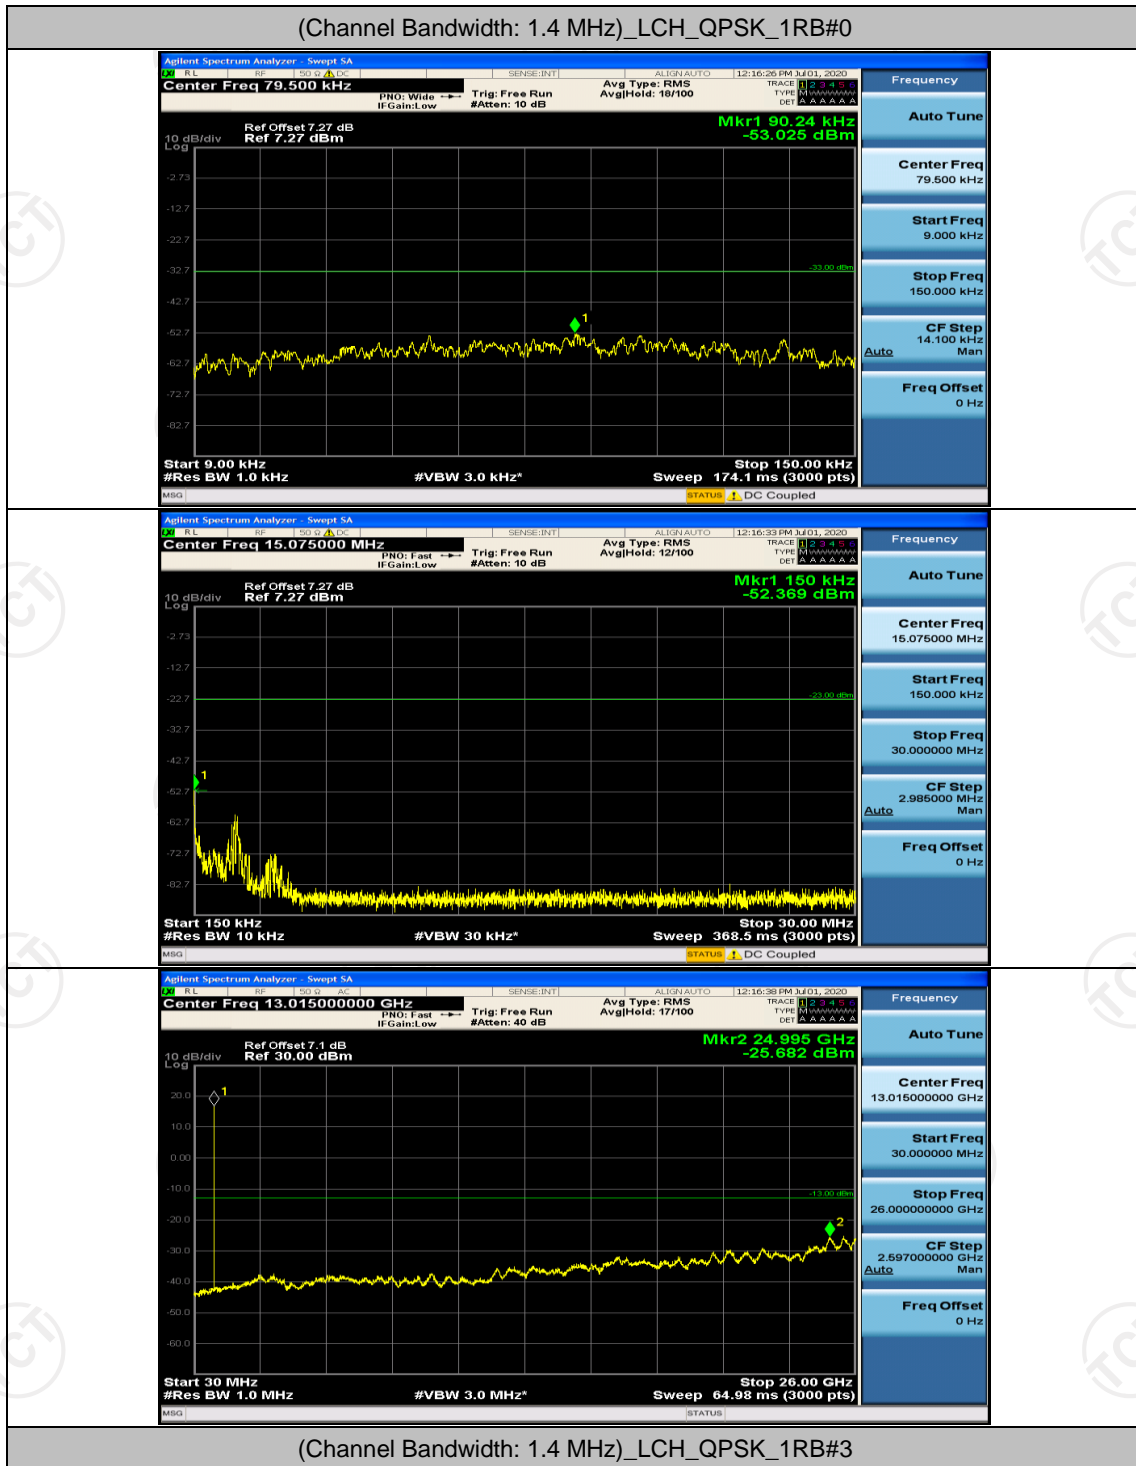

Channel Bandwidth: 3 MHz

(Channel Bandwidth: 3 MHz)_HCH_16QAM_15RB#0

Channel Bandwidth: 5 MHz

(Channel Bandwidth: 5 MHz)_HCH_QPSK_25RB#0

(Channel Bandwidth: 5 MHz)_LCH_16QAM_25RB#0

(Channel Bandwidth: 5 MHz)_HCH_16QAM_25RB#0

Channel Bandwidth: 10 MHz

Channel Bandwidth: 10 MHz_LCH_QPSK_50RB#0

Channel Bandwidth: 10 MHz_HCH_16QAM_50RB#0

Appendix E: Conducted Spurious Emission

Test Graphs

Channel Bandwidth: 1.4 MHz

Channel Bandwidth: 3 MHz

(Channel Bandwidth: 3 MHz)_LCH_QPSK_1RB#0