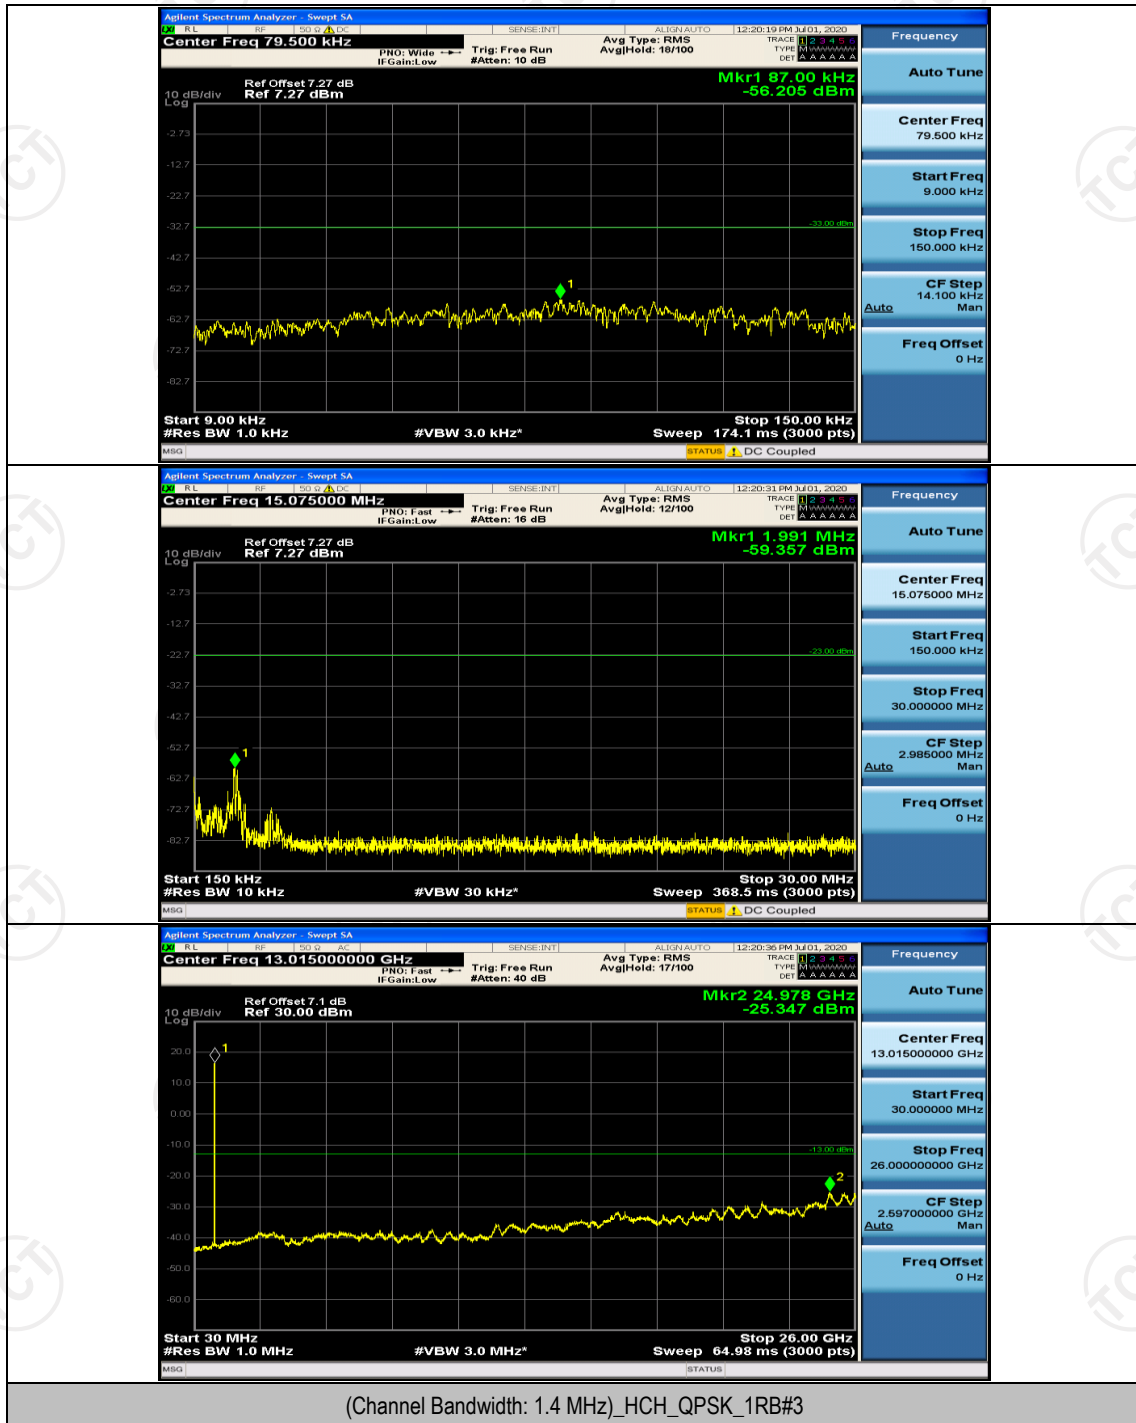

Channel Bandwidth: 3 MHz

(Channel Bandwidth: 3 MHz)_HCH_16QAM_15RB#0

Channel Bandwidth: 5 MHz

(Channel Bandwidth: 5 MHz)_HCH_QPSK_25RB#0

(Channel Bandwidth: 5 MHz)_LCH_16QAM_25RB#0

(Channel Bandwidth: 5 MHz)_HCH_16QAM_25RB#0

Channel Bandwidth: 10 MHz

Channel Bandwidth: 10 MHz_LCH_QPSK_50RB#0

Channel Bandwidth: 10 MHz_HCH_16QAM_50RB#0

Appendix E: Conducted Spurious Emission

Test Graphs

Channel Bandwidth: 1.4 MHz

Channel Bandwidth: 3 MHz

(Channel Bandwidth: 3 MHz)_LCH_QPSK_1RB#0