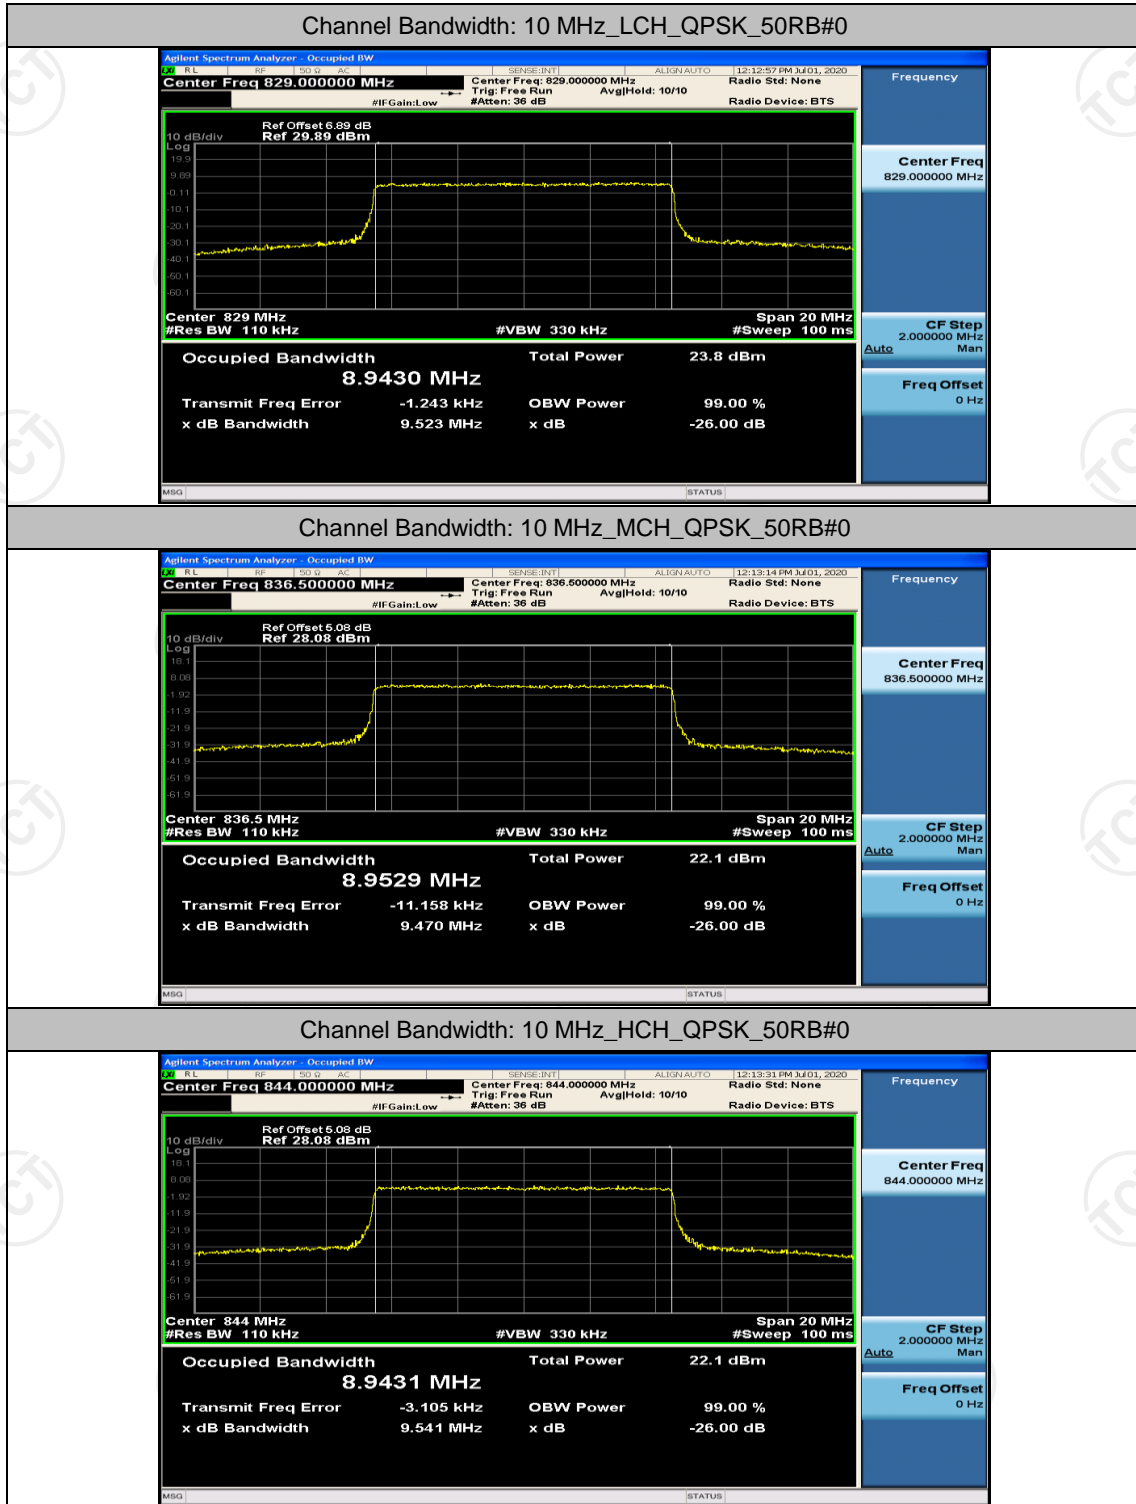

Channel Bandwidth: 10 MHz

Appendix D: Band Edge

Test Graphs

Channel Bandwidth: 1.4 MHz (Channel Bandwidth: 1.4 MHz)_LCH_QPSK_6RB#0

(Channel Bandwidth: 1.4 MHz)_HCH_QPSK_6RB#0

(Channel Bandwidth: 1.4 MHz)_LCH_16QAM_6RB#0

Channel Bandwidth: 3 MHz

(Channel Bandwidth: 3 MHz)_HCH_16QAM_15RB#0

Channel Bandwidth: 5 MHz

(Channel Bandwidth: 5 MHz)_HCH_QPSK_25RB#0

(Channel Bandwidth: 5 MHz)_LCH_16QAM_25RB#0

(Channel Bandwidth: 5 MHz)_HCH_16QAM_25RB#0

Channel Bandwidth: 10 MHz

Channel Bandwidth: 10 MHz_LCH_QPSK_50RB#0

Channel Bandwidth: 10 MHz_HCH_16QAM_50RB#0

Appendix E: Conducted Spurious Emission

Test Graphs

Channel Bandwidth: 1.4 MHz

Channel Bandwidth: 3 MHz