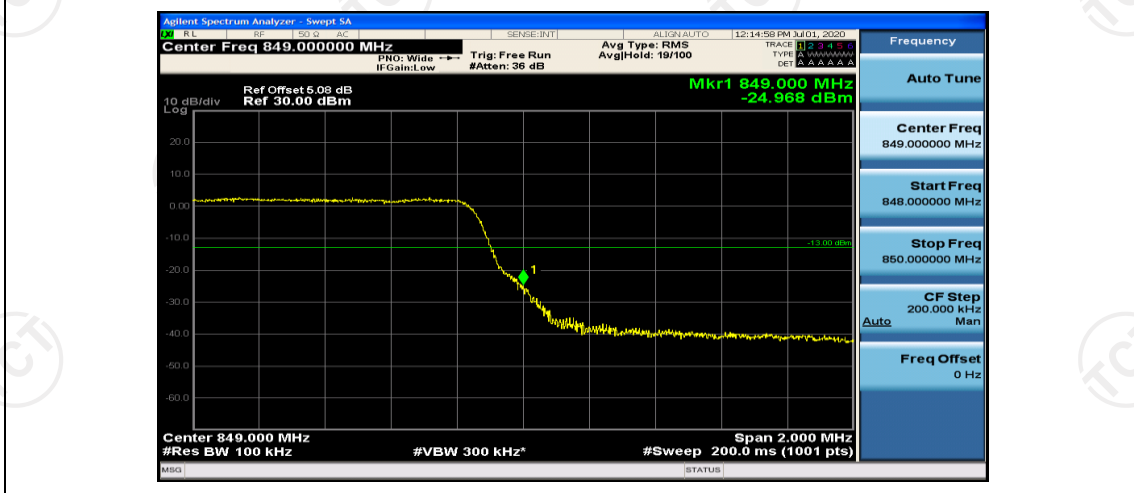

Channel Bandwidth: 10 MHz

Appendix D: Band Edge

Test Graphs

Channel Bandwidth: 1.4 MHz (Channel Bandwidth: 1.4 MHz)_LCH_QPSK_6RB#0

(Channel Bandwidth: 1.4 MHz)_HCH_QPSK_6RB#0

(Channel Bandwidth: 1.4 MHz)_LCH_16QAM_6RB#0

Channel Bandwidth: 3 MHz

(Channel Bandwidth: 3 MHz)_HCH_16QAM_15RB#0

Channel Bandwidth: 5 MHz

(Channel Bandwidth: 5 MHz)_HCH_QPSK_25RB#0

(Channel Bandwidth: 5 MHz)_LCH_16QAM_25RB#0

(Channel Bandwidth: 5 MHz)_HCH_16QAM_25RB#0