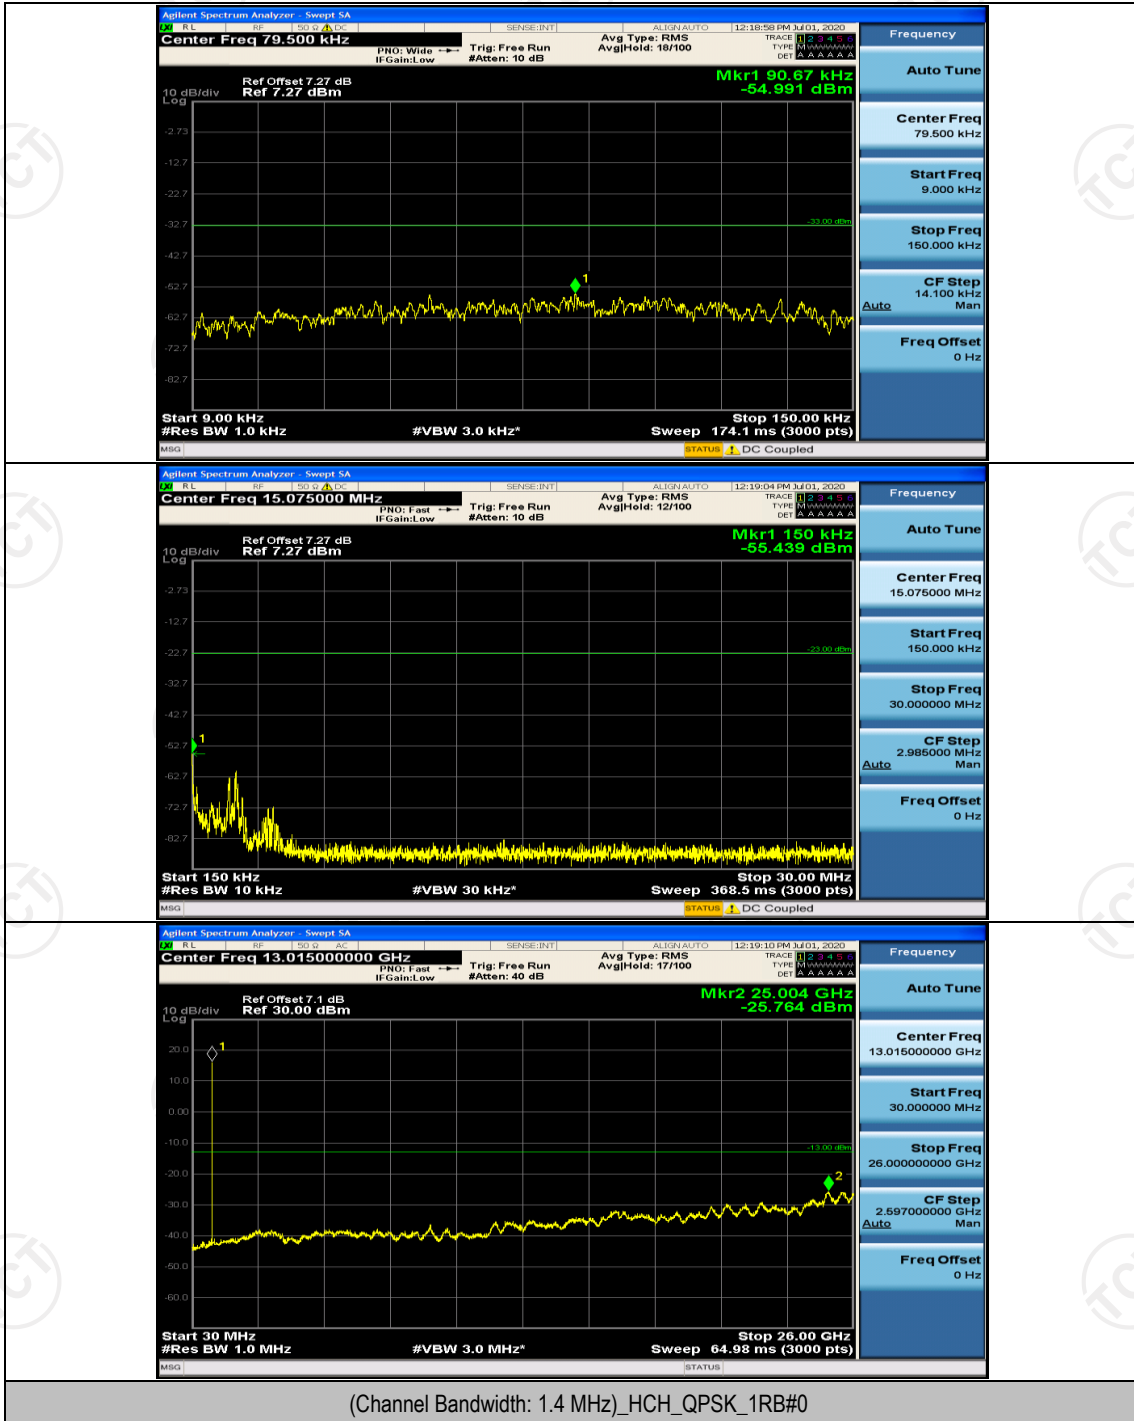

Channel Bandwidth: 3 MHz

(Channel Bandwidth: 3 MHz)_HCH_16QAM_15RB#0

Channel Bandwidth: 5 MHz

(Channel Bandwidth: 5 MHz)_HCH_QPSK_25RB#0

(Channel Bandwidth: 5 MHz)_LCH_16QAM_25RB#0

(Channel Bandwidth: 5 MHz)_HCH_16QAM_25RB#0

Channel Bandwidth: 10 MHz

Channel Bandwidth: 10 MHz_LCH_QPSK_50RB#0

Channel Bandwidth: 10 MHz_HCH_16QAM_50RB#0

Appendix E: Conducted Spurious Emission

Test Graphs

Channel Bandwidth: 1.4 MHz

Channel Bandwidth: 3 MHz

(Channel Bandwidth: 3 MHz)_LCH_QPSK_1RB#0