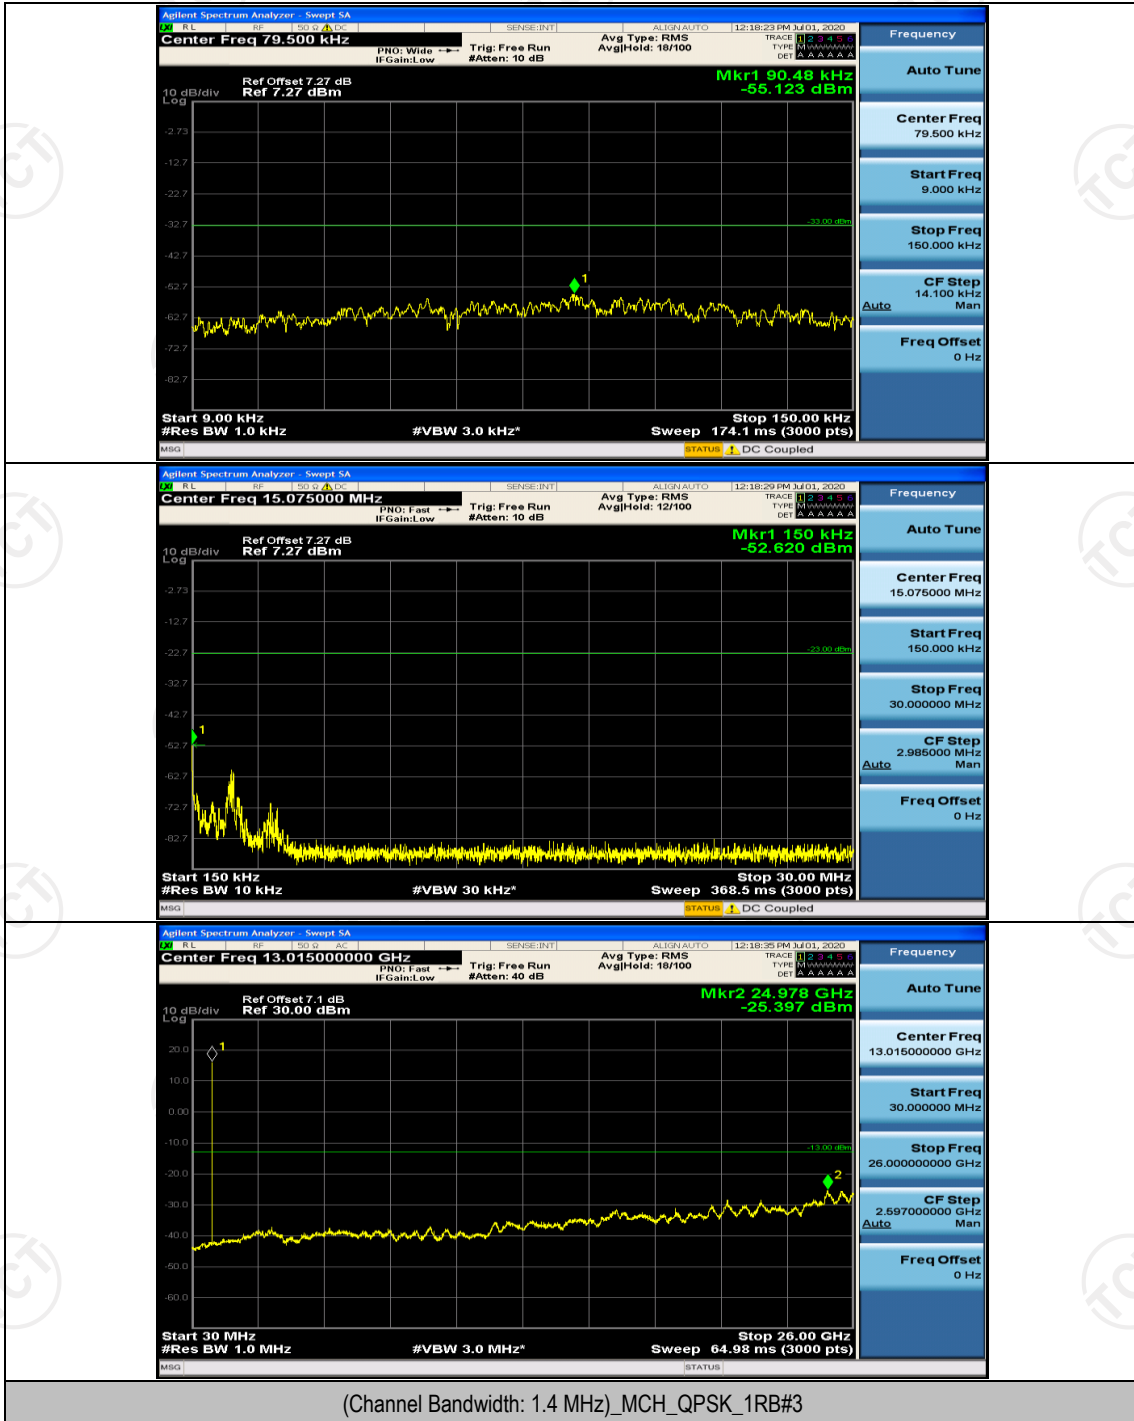

Channel Bandwidth: 10 MHz

Appendix D: Band Edge

Test Graphs

Channel Bandwidth: 1.4 MHz (Channel Bandwidth: 1.4 MHz)_LCH_QPSK_6RB#0

(Channel Bandwidth: 1.4 MHz)_HCH_QPSK_6RB#0

(Channel Bandwidth: 1.4 MHz)_LCH_16QAM_6RB#0

Channel Bandwidth: 3 MHz

(Channel Bandwidth: 3 MHz)_HCH_16QAM_15RB#0

Channel Bandwidth: 5 MHz

(Channel Bandwidth: 5 MHz)_HCH_QPSK_25RB#0

(Channel Bandwidth: 5 MHz)_LCH_16QAM_25RB#0

(Channel Bandwidth: 5 MHz)_HCH_16QAM_25RB#0

Channel Bandwidth: 10 MHz

Channel Bandwidth: 10 MHz_LCH_QPSK_50RB#0

Channel Bandwidth: 10 MHz_HCH_16QAM_50RB#0

Appendix E: Conducted Spurious Emission

Test Graphs

Channel Bandwidth: 1.4 MHz

Channel Bandwidth: 3 MHz

(Channel Bandwidth: 3 MHz)_LCH_QPSK_1RB#0