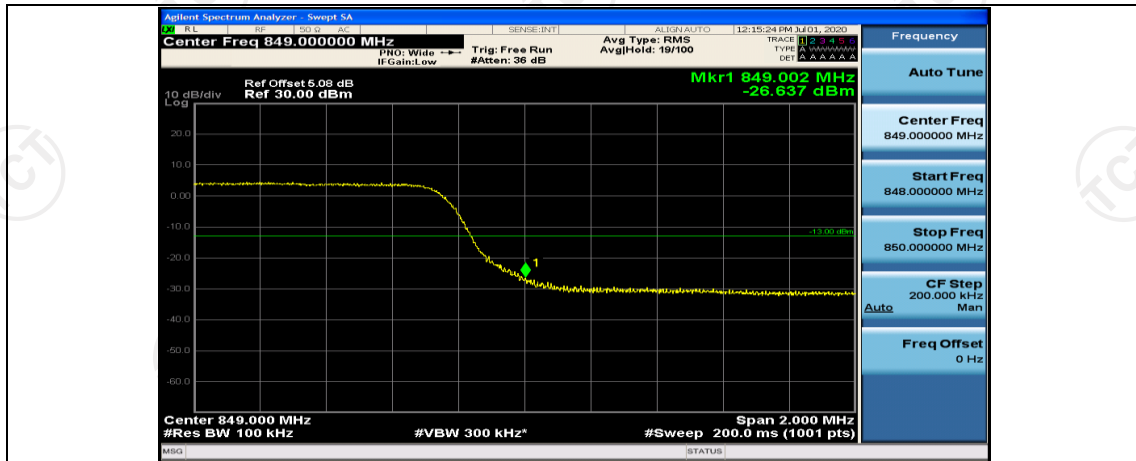

Channel Bandwidth: 3 MHz

(Channel Bandwidth: 3 MHz)_HCH_16QAM_15RB#0

Channel Bandwidth: 5 MHz

(Channel Bandwidth: 5 MHz)_HCH_QPSK_25RB#0

(Channel Bandwidth: 5 MHz)_LCH_16QAM_25RB#0

(Channel Bandwidth: 5 MHz)_HCH_16QAM_25RB#0

Channel Bandwidth: 10 MHz

Channel Bandwidth: 10 MHz_LCH_QPSK_50RB#0

Channel Bandwidth: 10 MHz_HCH_16QAM_50RB#0

Appendix E: Conducted Spurious Emission

Test Graphs

Channel Bandwidth: 1.4 MHz

Channel Bandwidth: 3 MHz

(Channel Bandwidth: 3 MHz)_LCH_QPSK_1RB#0