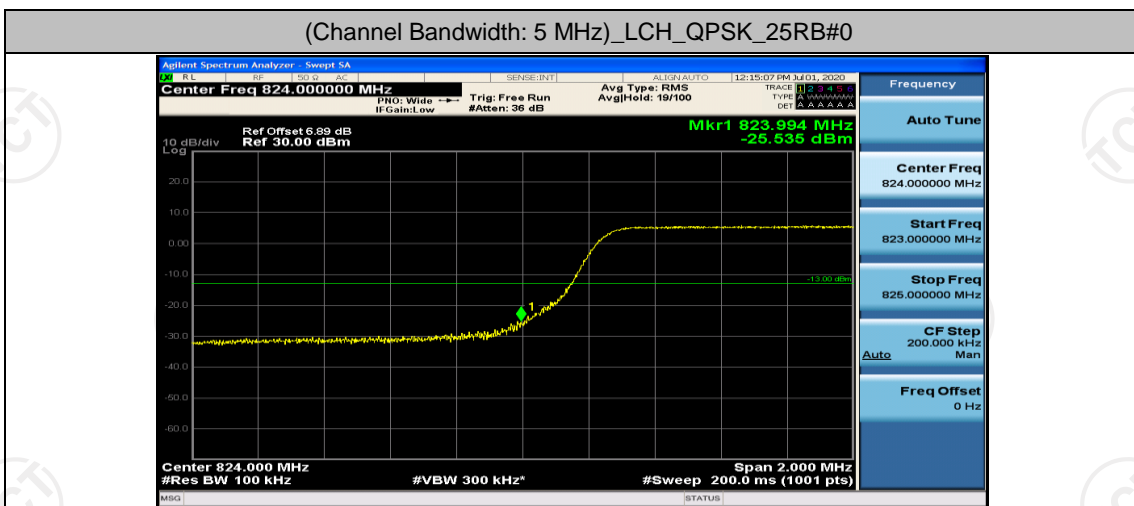

Channel Bandwidth: 3 MHz

(Channel Bandwidth: 3 MHz)_HCH_16QAM_15RB#0

Channel Bandwidth: 5 MHz

(Channel Bandwidth: 5 MHz)_HCH_QPSK_25RB#0

(Channel Bandwidth: 5 MHz)_LCH_16QAM_25RB#0

(Channel Bandwidth: 5 MHz)_HCH_16QAM_25RB#0