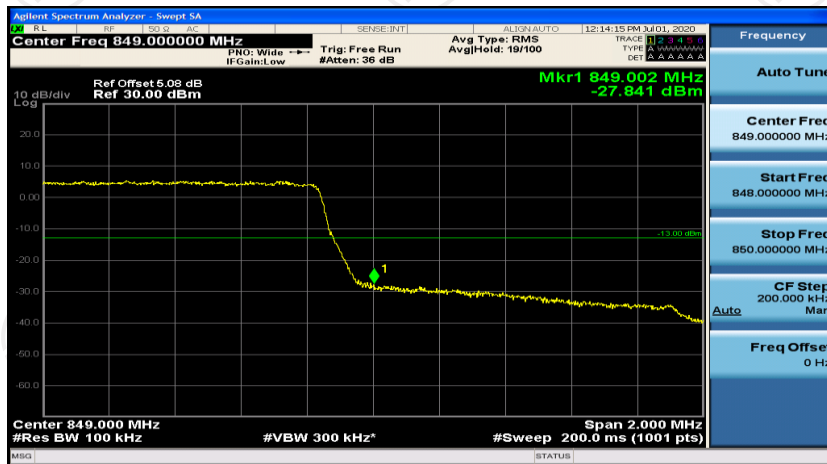

Channel Bandwidth: 10 MHz

Appendix D: Band Edge

Test Graphs

Channel Bandwidth: 1.4 MHz (Channel Bandwidth: 1.4 MHz)_LCH_QPSK_6RB#0

(Channel Bandwidth: 1.4 MHz)_HCH_QPSK_6RB#0

(Channel Bandwidth: 1.4 MHz)_LCH_16QAM_6RB#0

Channel Bandwidth: 3 MHz

(Channel Bandwidth: 3 MHz)_HCH_16QAM_15RB#0

Channel Bandwidth: 5 MHz

(Channel Bandwidth: 5 MHz)_HCH_QPSK_25RB#0

(Channel Bandwidth: 5 MHz)_LCH_16QAM_25RB#0

(Channel Bandwidth: 5 MHz)_HCH_16QAM_25RB#0