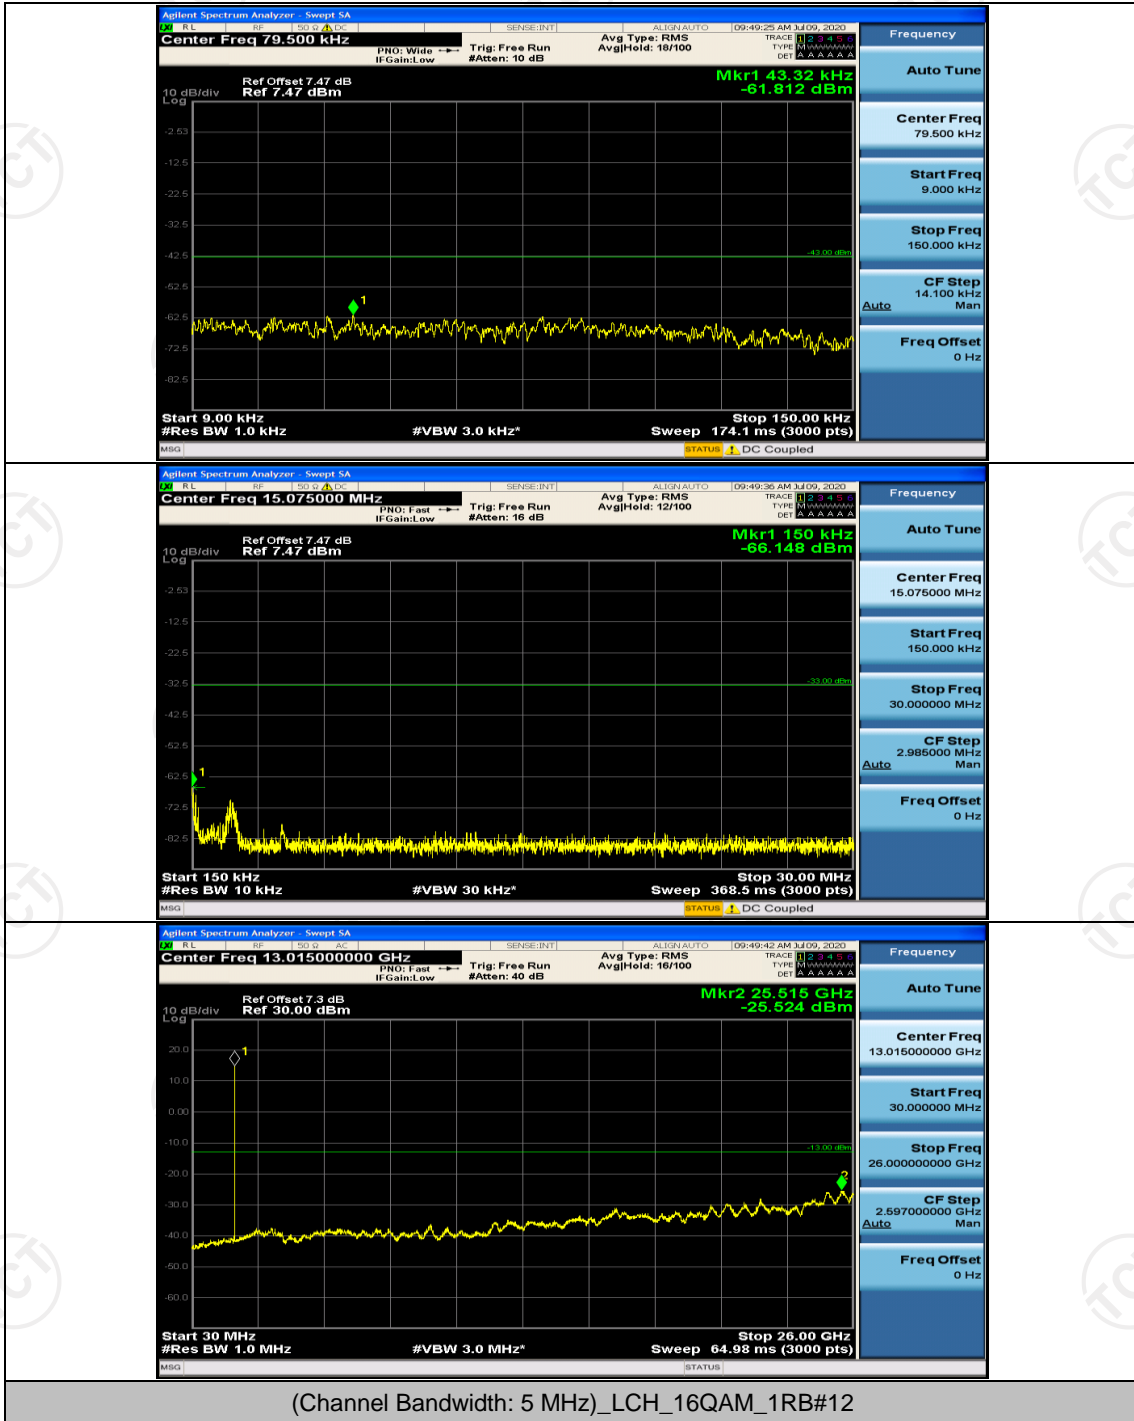

Channel Bandwidth: 5 MHz

(Channel Bandwidth: 5 MHz)\_LCH\_QPSK\_1RB#0

**Channel Bandwidth: 10 MHz**

Channel Bandwidth: 10 MHz\_LCH\_QPSK\_1RB#0