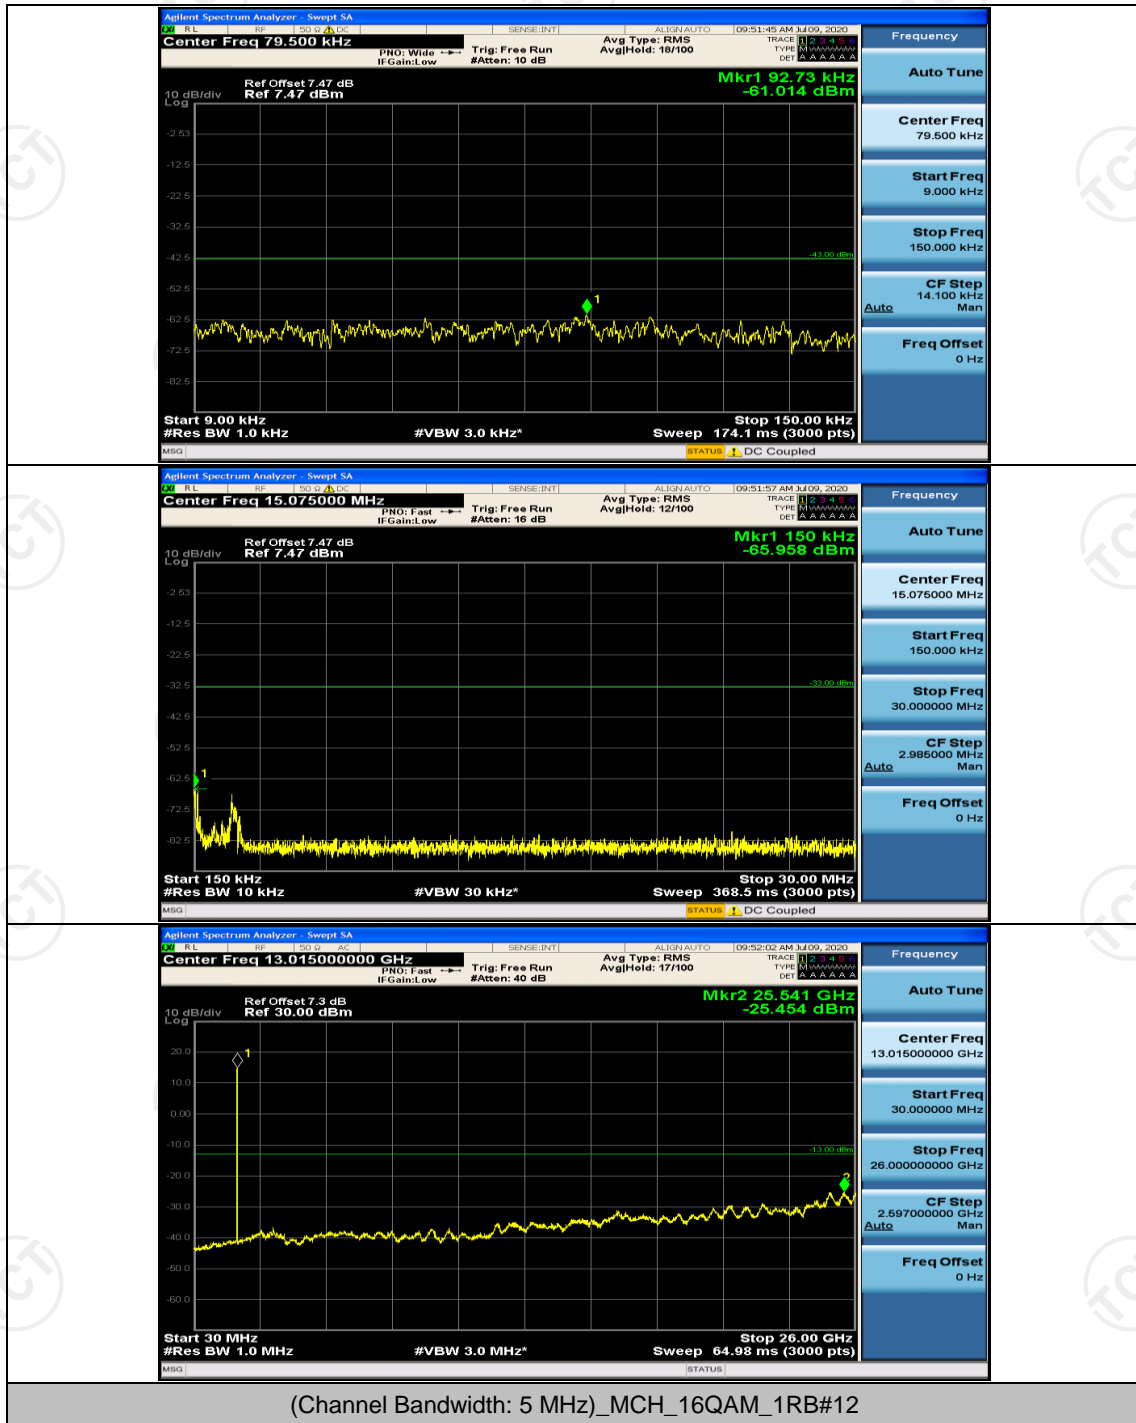

Channel Bandwidth: 5 MHz

(Channel Bandwidth: 5 MHz)\_LCH\_QPSK\_1RB#0

**Channel Bandwidth: 10 MHz**

Channel Bandwidth: 10 MHz\_LCH\_QPSK\_1RB#0