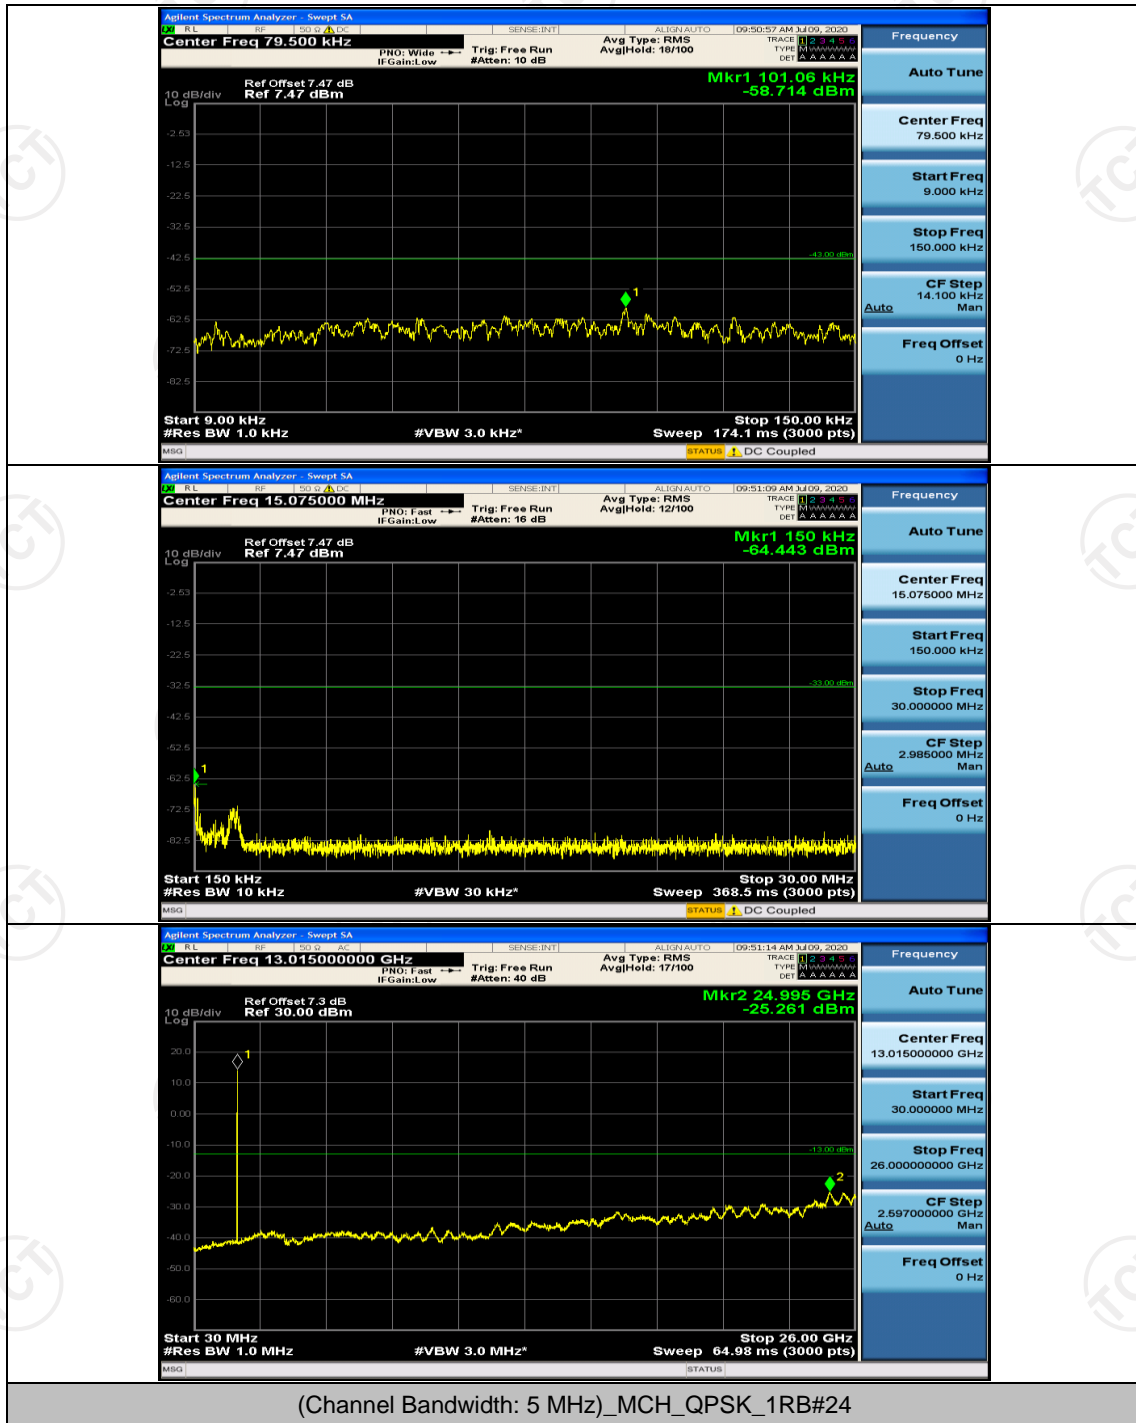

Channel Bandwidth: 5 MHz

(Channel Bandwidth: 5 MHz)\_LCH\_QPSK\_1RB#0

**Channel Bandwidth: 10 MHz**

Channel Bandwidth: 10 MHz\_LCH\_QPSK\_1RB#0