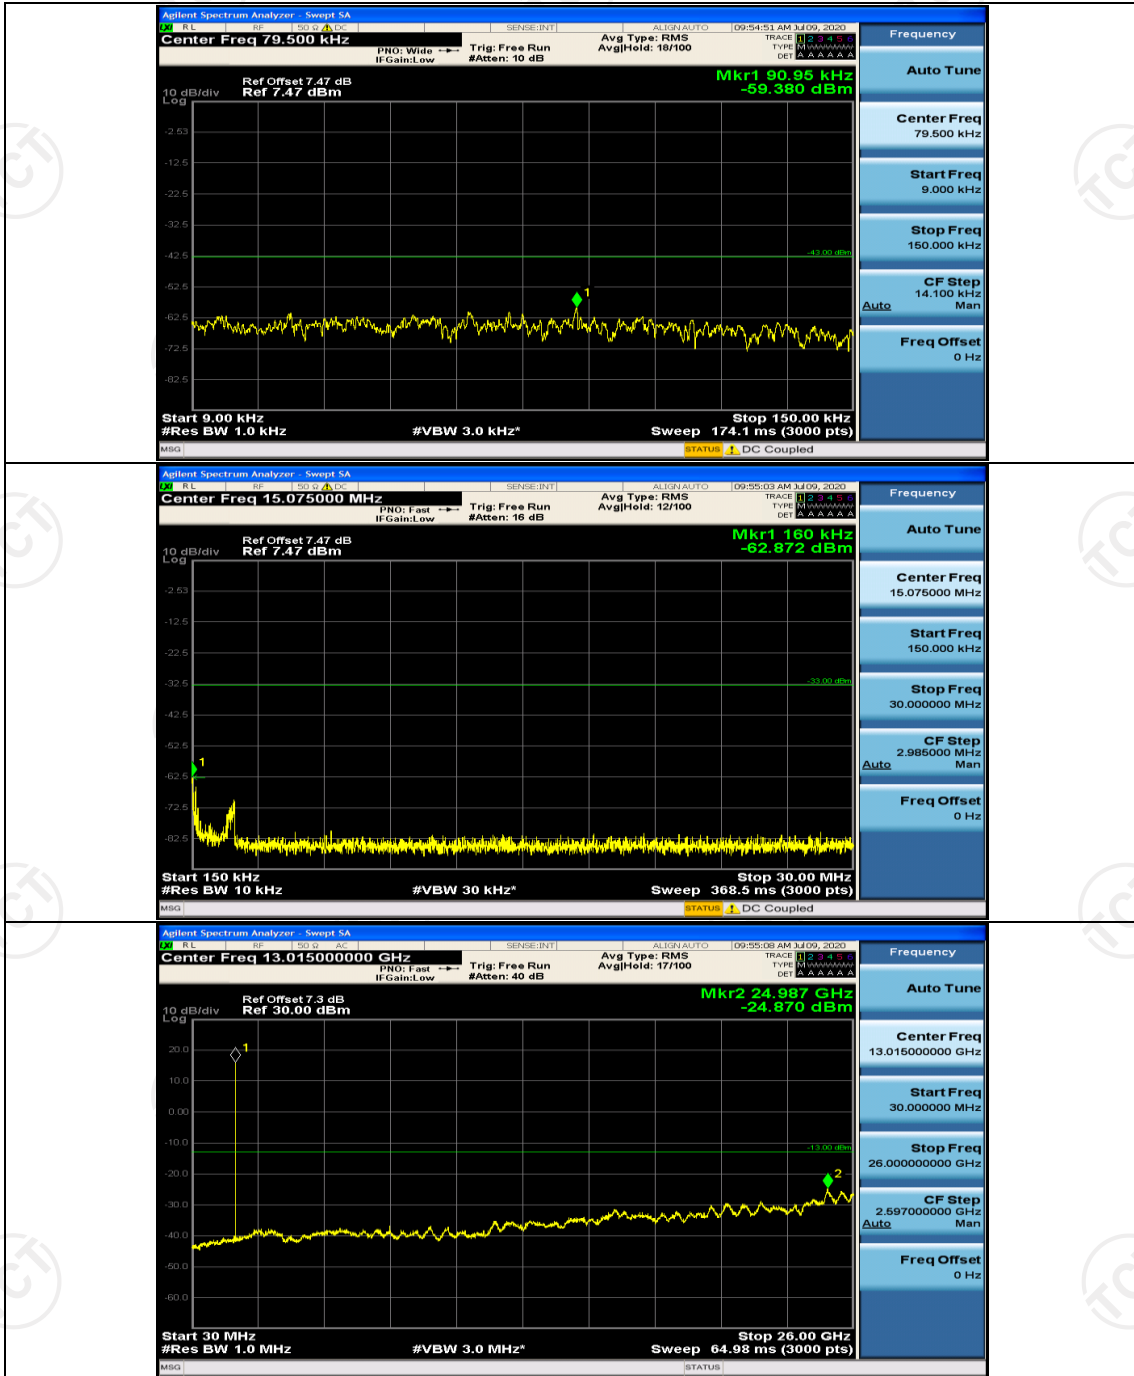

Channel Bandwidth: 5 MHz

(Channel Bandwidth: 5 MHz)\_LCH\_QPSK\_1RB#0

**Channel Bandwidth: 10 MHz**

Channel Bandwidth: 10 MHz\_LCH\_QPSK\_1RB#0