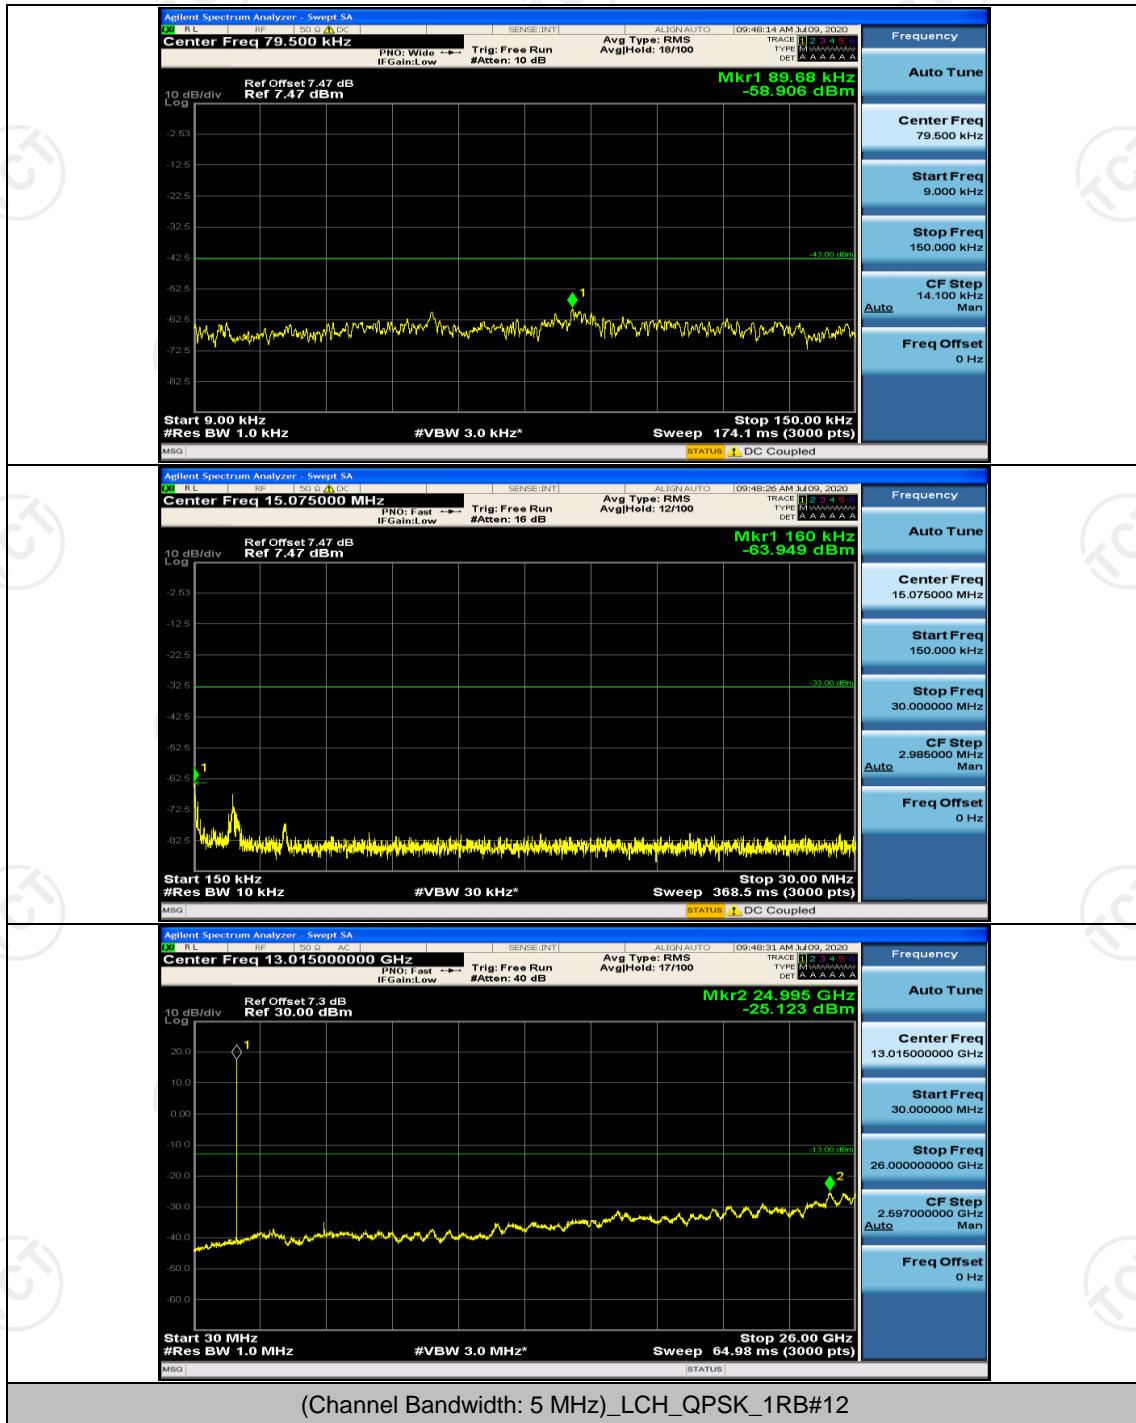

Channel Bandwidth: 5 MHz

(Channel Bandwidth: 5 MHz)\_LCH\_QPSK\_1RB#0

**Channel Bandwidth: 10 MHz**

Channel Bandwidth: 10 MHz\_LCH\_QPSK\_1RB#0