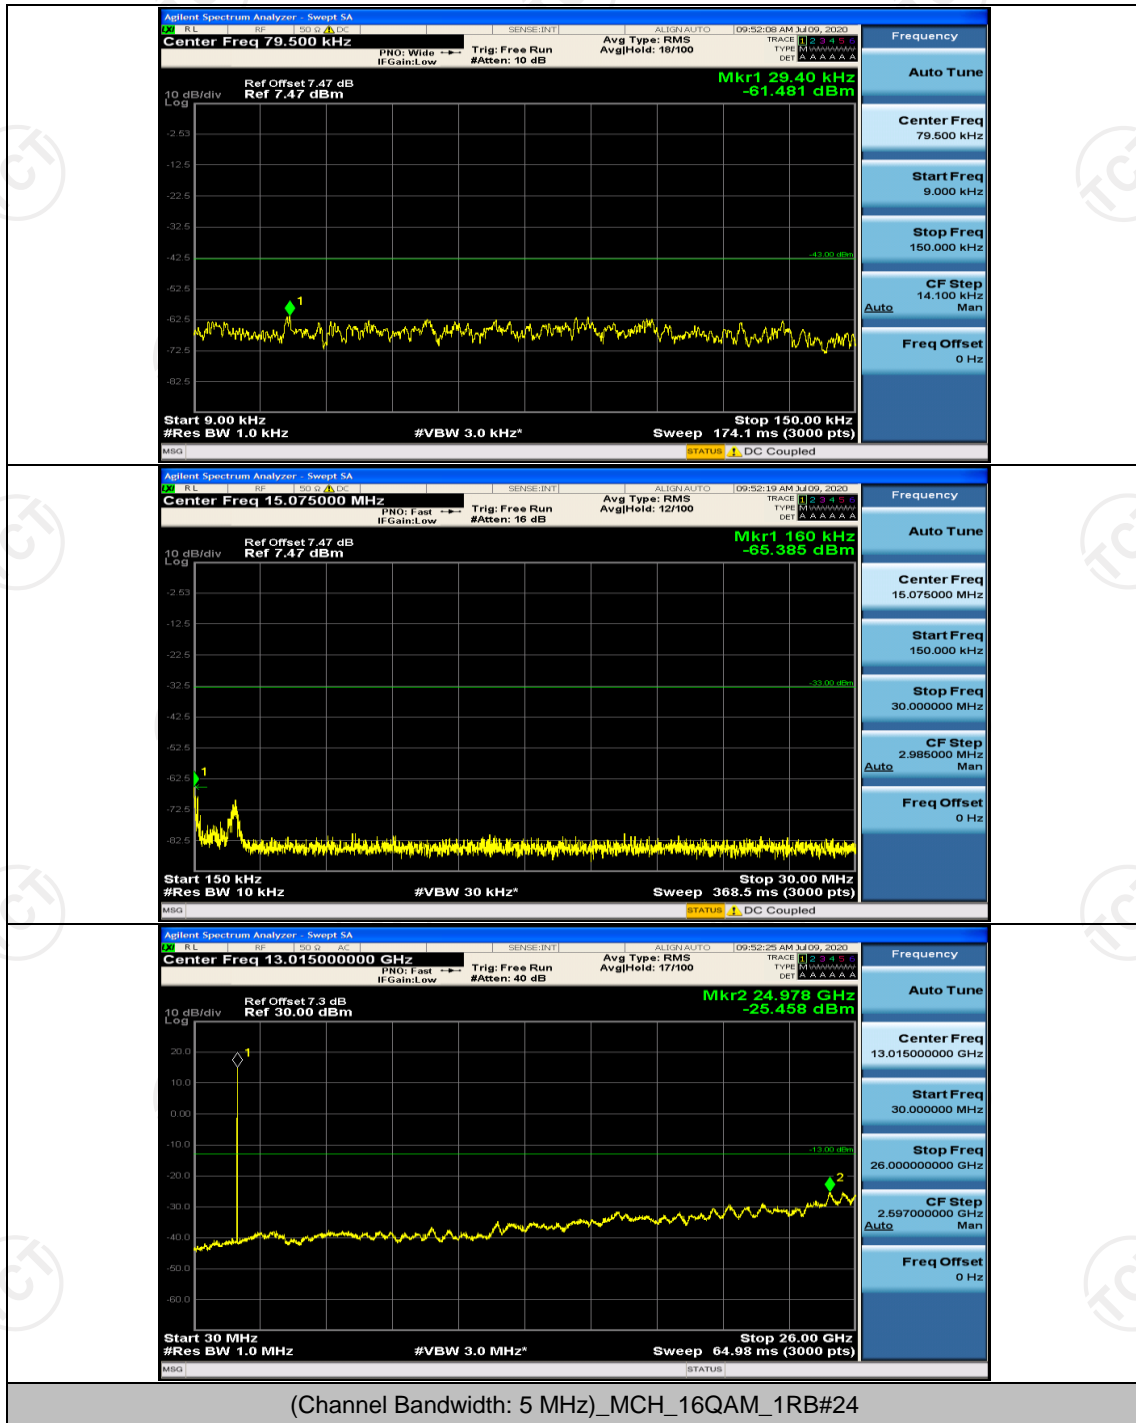

Channel Bandwidth: 5 MHz

(Channel Bandwidth: 5 MHz)\_LCH\_QPSK\_1RB#0

**Channel Bandwidth: 10 MHz**

Channel Bandwidth: 10 MHz\_LCH\_QPSK\_1RB#0