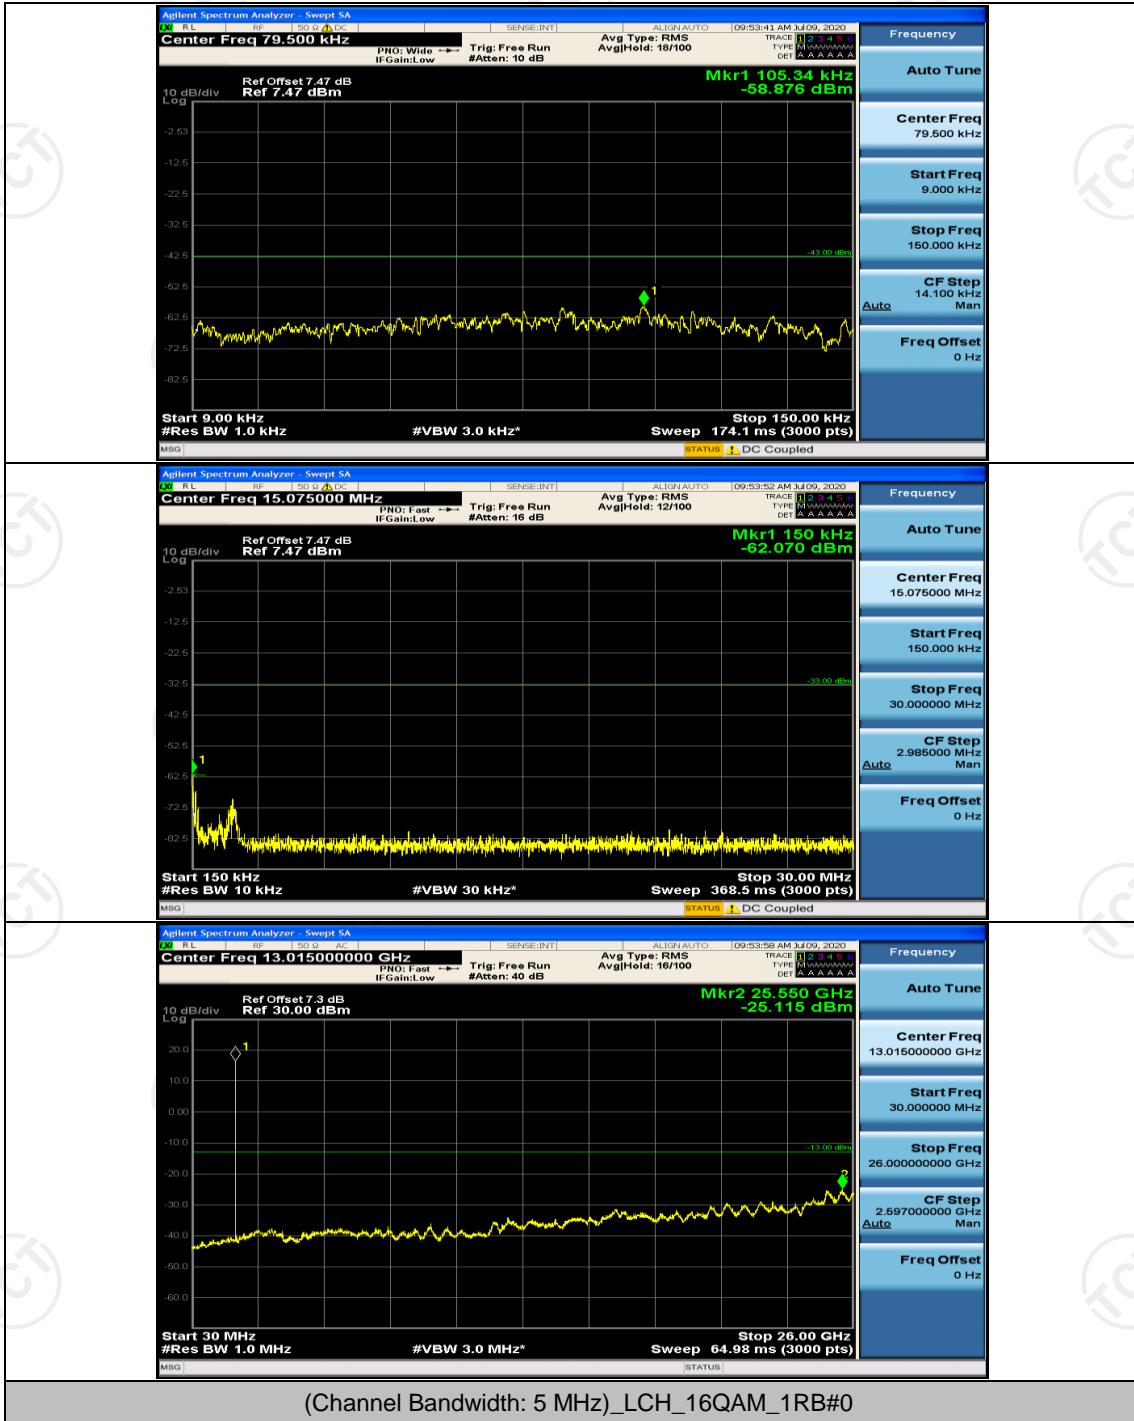

Channel Bandwidth: 5 MHz

(Channel Bandwidth: 5 MHz)\_LCH\_QPSK\_1RB#0

**Channel Bandwidth: 10 MHz**

Channel Bandwidth: 10 MHz\_LCH\_QPSK\_1RB#0