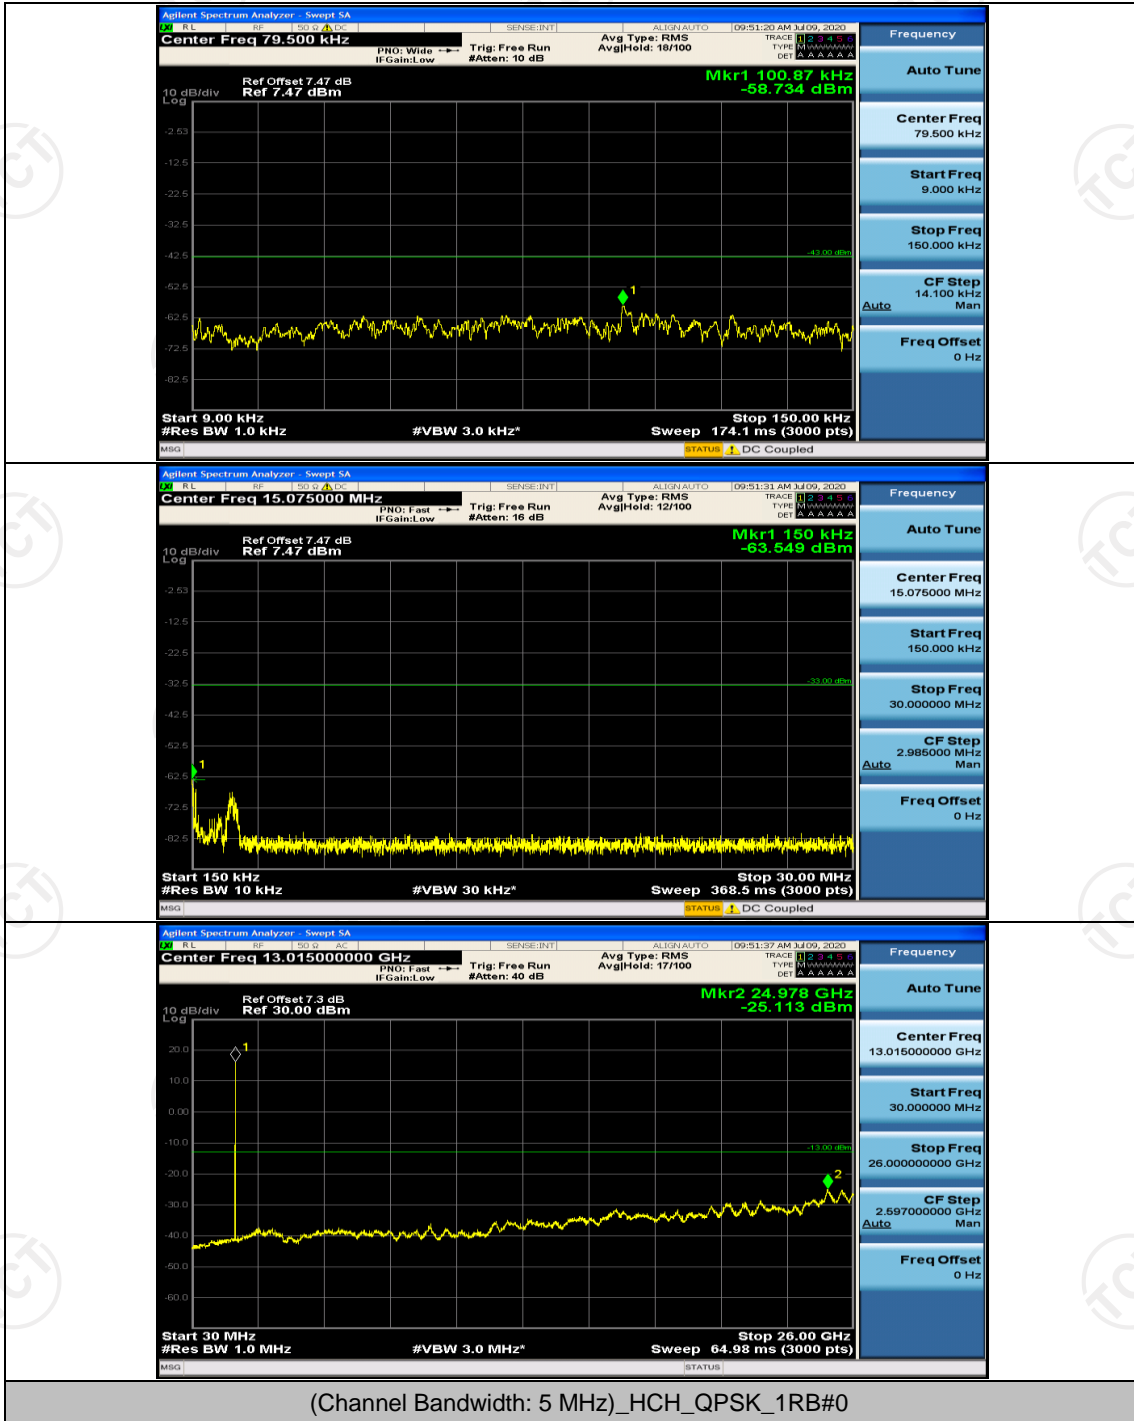

Channel Bandwidth: 5 MHz

(Channel Bandwidth: 5 MHz)\_LCH\_QPSK\_1RB#0

**Channel Bandwidth: 10 MHz**

Channel Bandwidth: 10 MHz\_LCH\_QPSK\_1RB#0