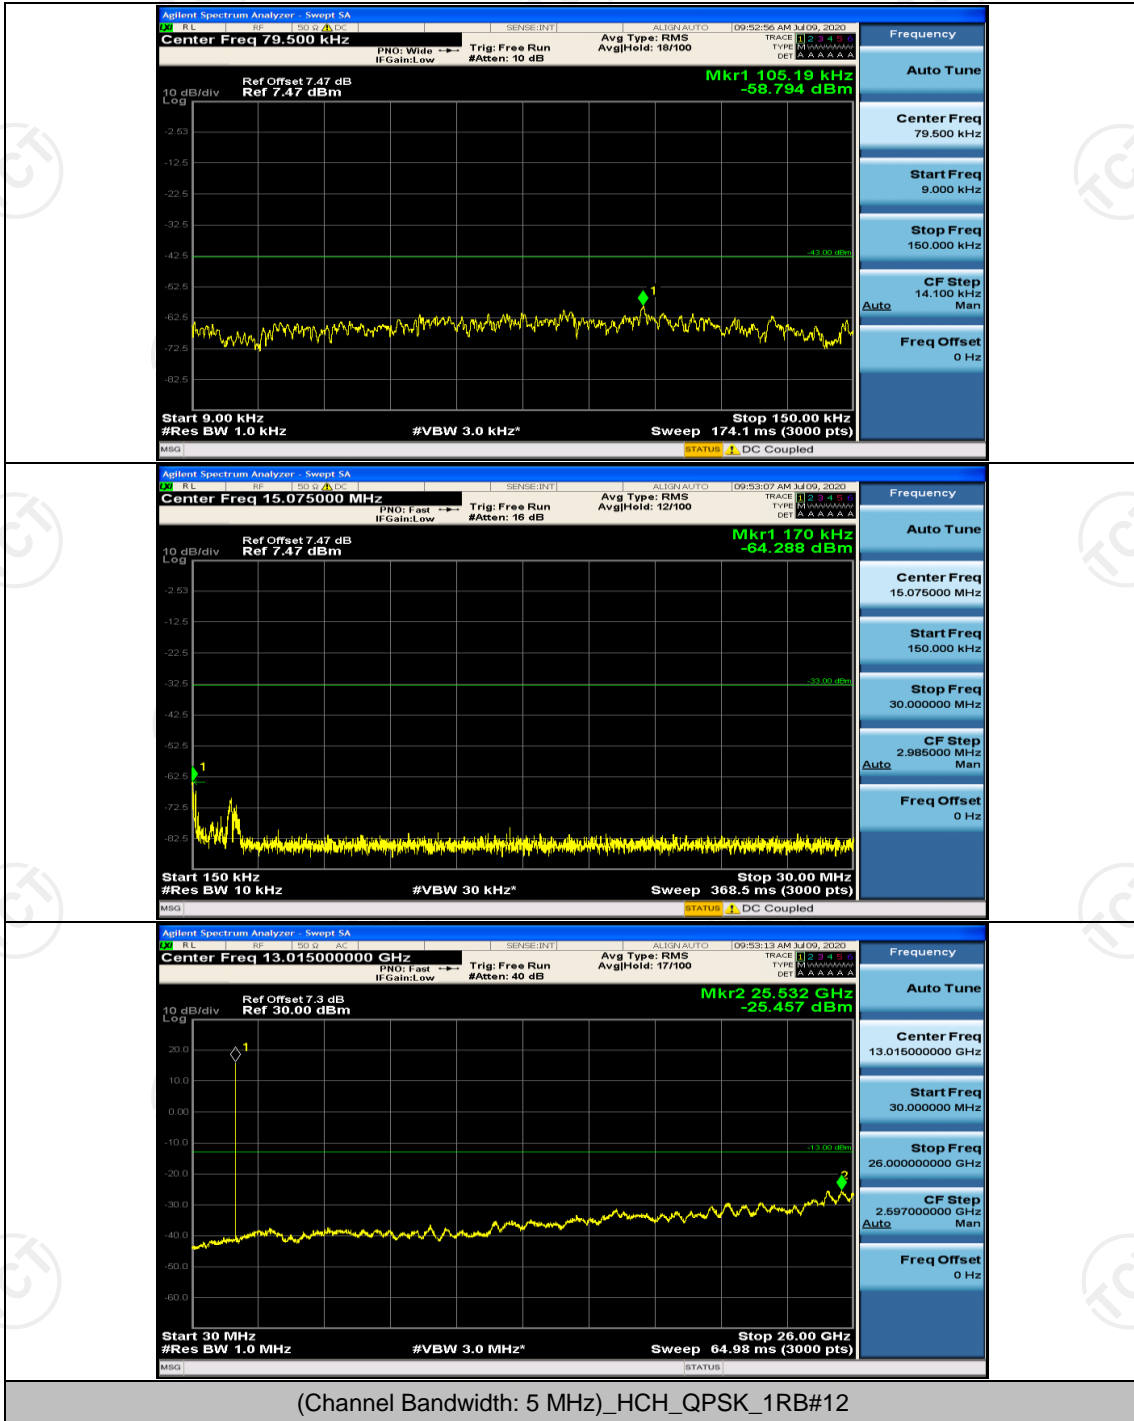

Channel Bandwidth: 5 MHz

(Channel Bandwidth: 5 MHz)\_LCH\_QPSK\_1RB#0

**Channel Bandwidth: 10 MHz**

Channel Bandwidth: 10 MHz\_LCH\_QPSK\_1RB#0