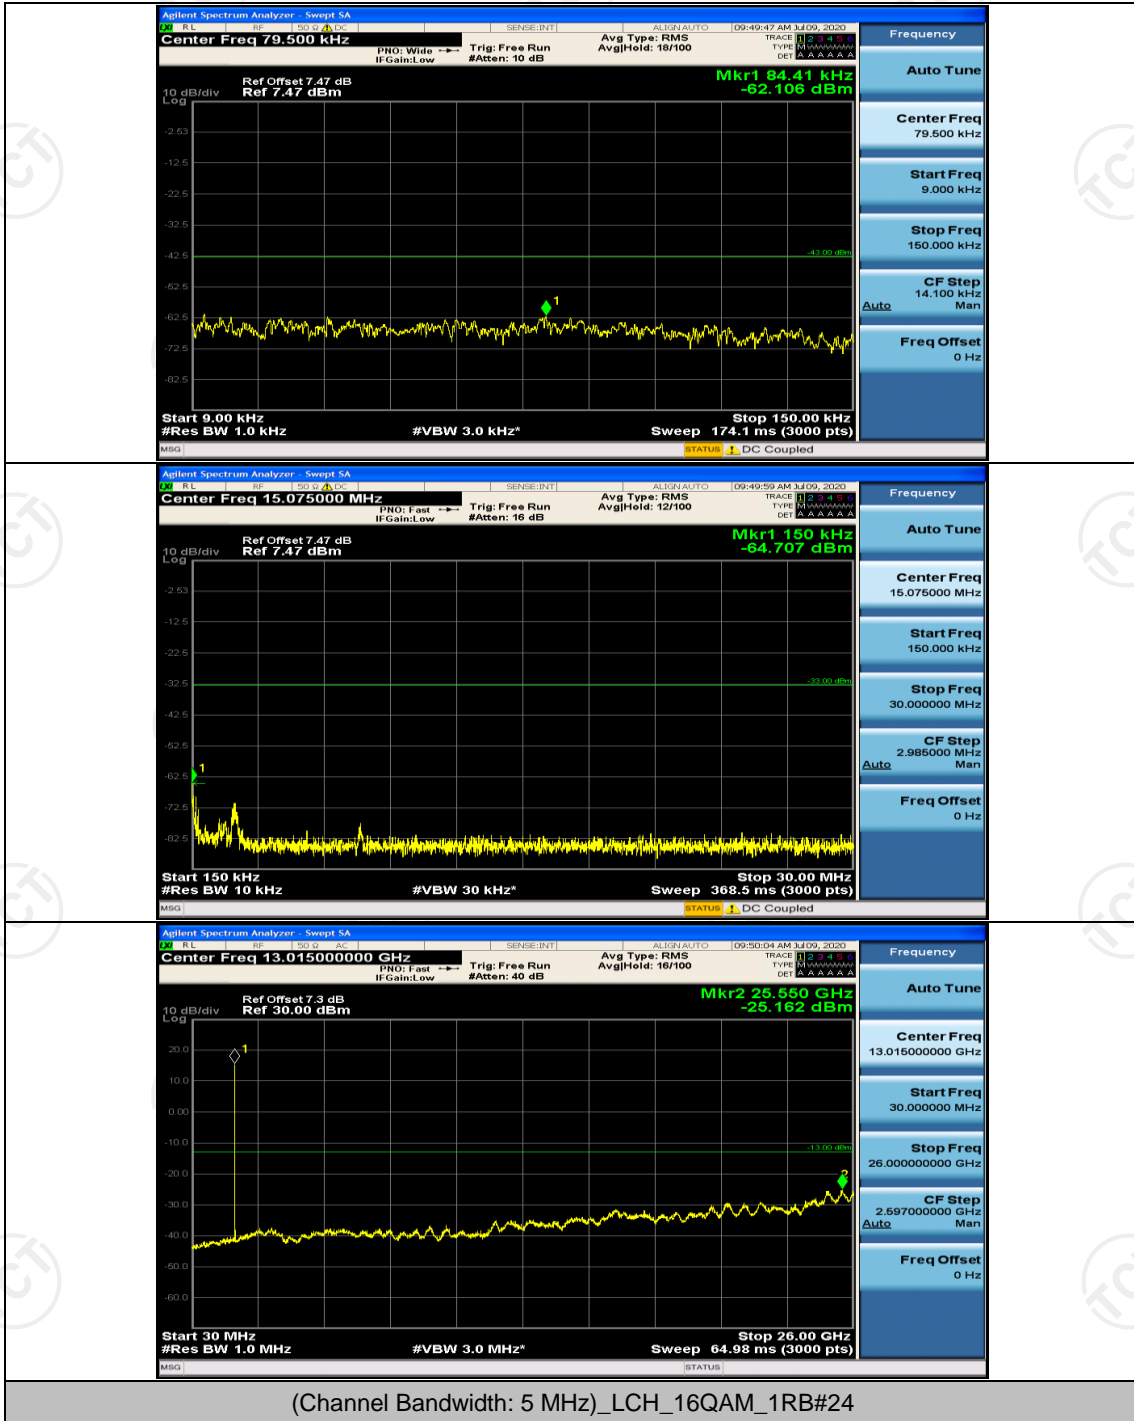

Channel Bandwidth: 5 MHz

(Channel Bandwidth: 5 MHz)\_LCH\_QPSK\_1RB#0

**Channel Bandwidth: 10 MHz**

Channel Bandwidth: 10 MHz\_LCH\_QPSK\_1RB#0