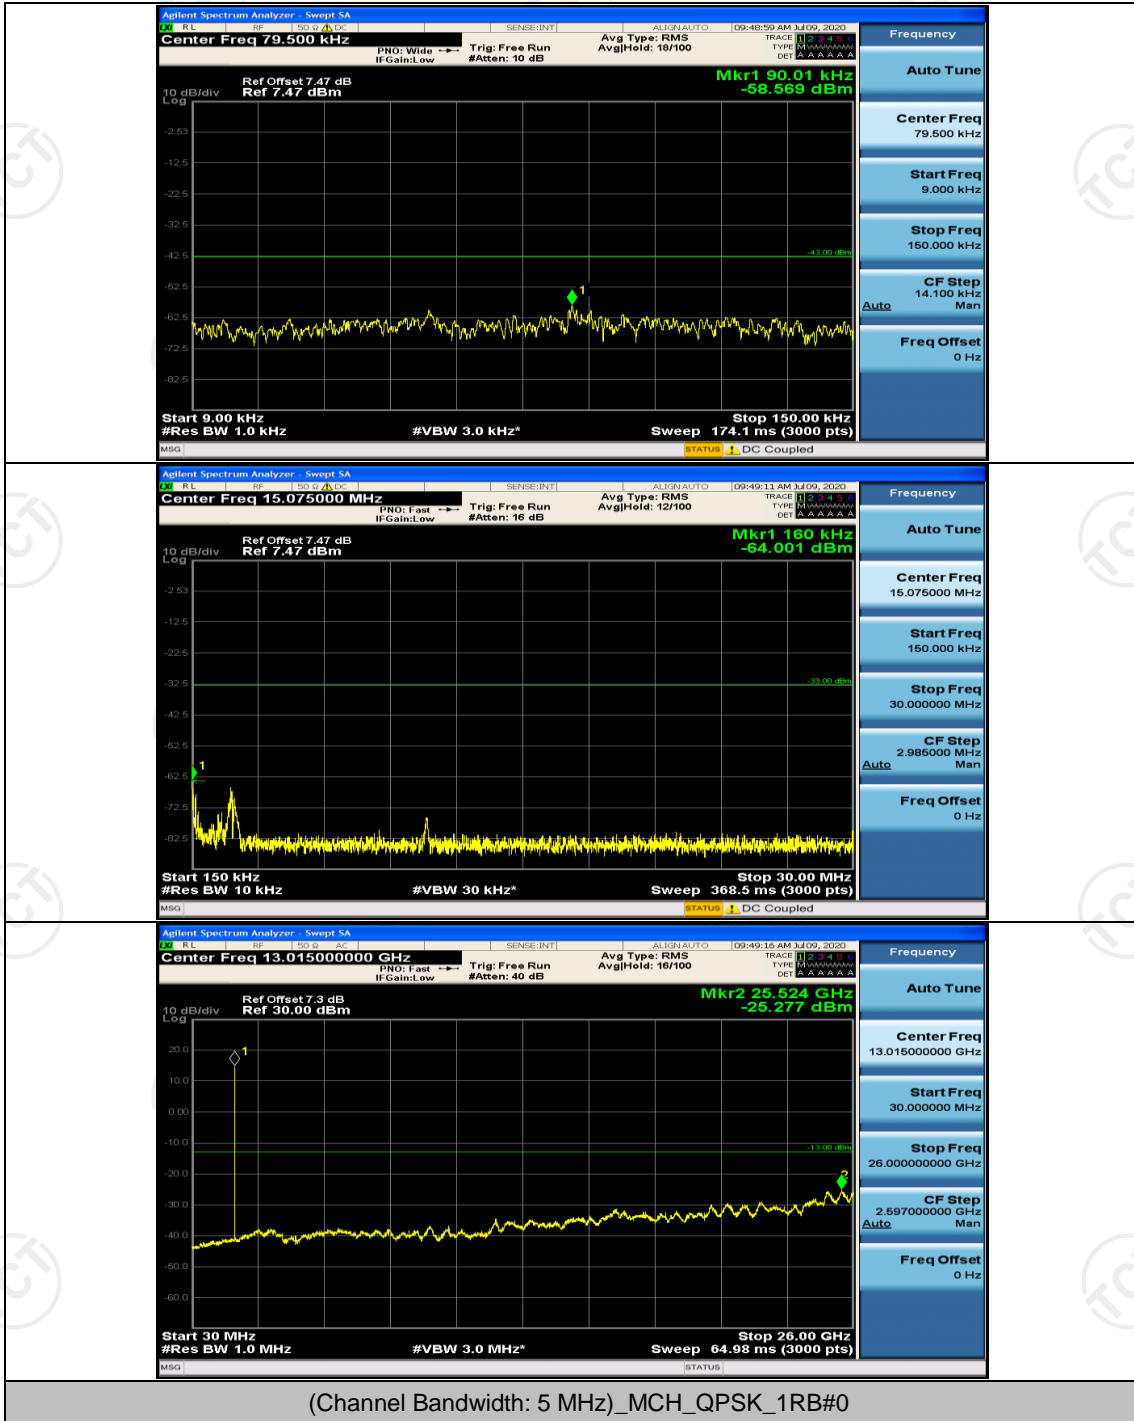

Channel Bandwidth: 5 MHz

(Channel Bandwidth: 5 MHz)\_LCH\_QPSK\_1RB#0

**Channel Bandwidth: 10 MHz**

Channel Bandwidth: 10 MHz\_LCH\_QPSK\_1RB#0