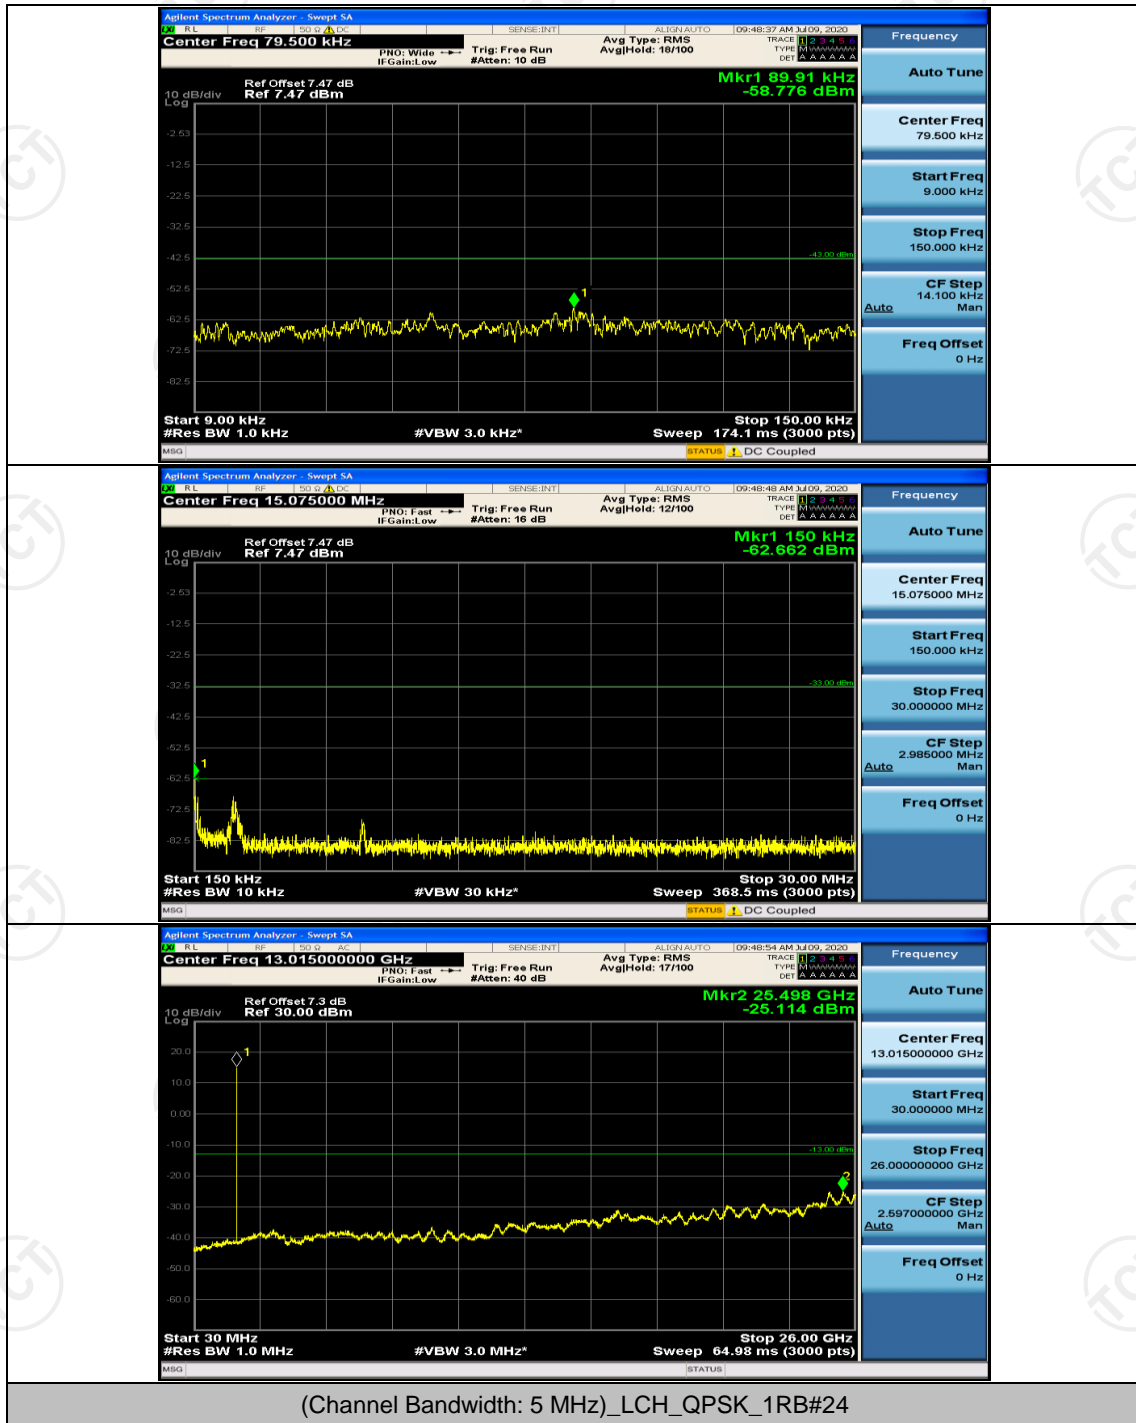

Channel Bandwidth: 5 MHz

(Channel Bandwidth: 5 MHz)\_LCH\_QPSK\_1RB#0

**Channel Bandwidth: 10 MHz**

Channel Bandwidth: 10 MHz\_LCH\_QPSK\_1RB#0