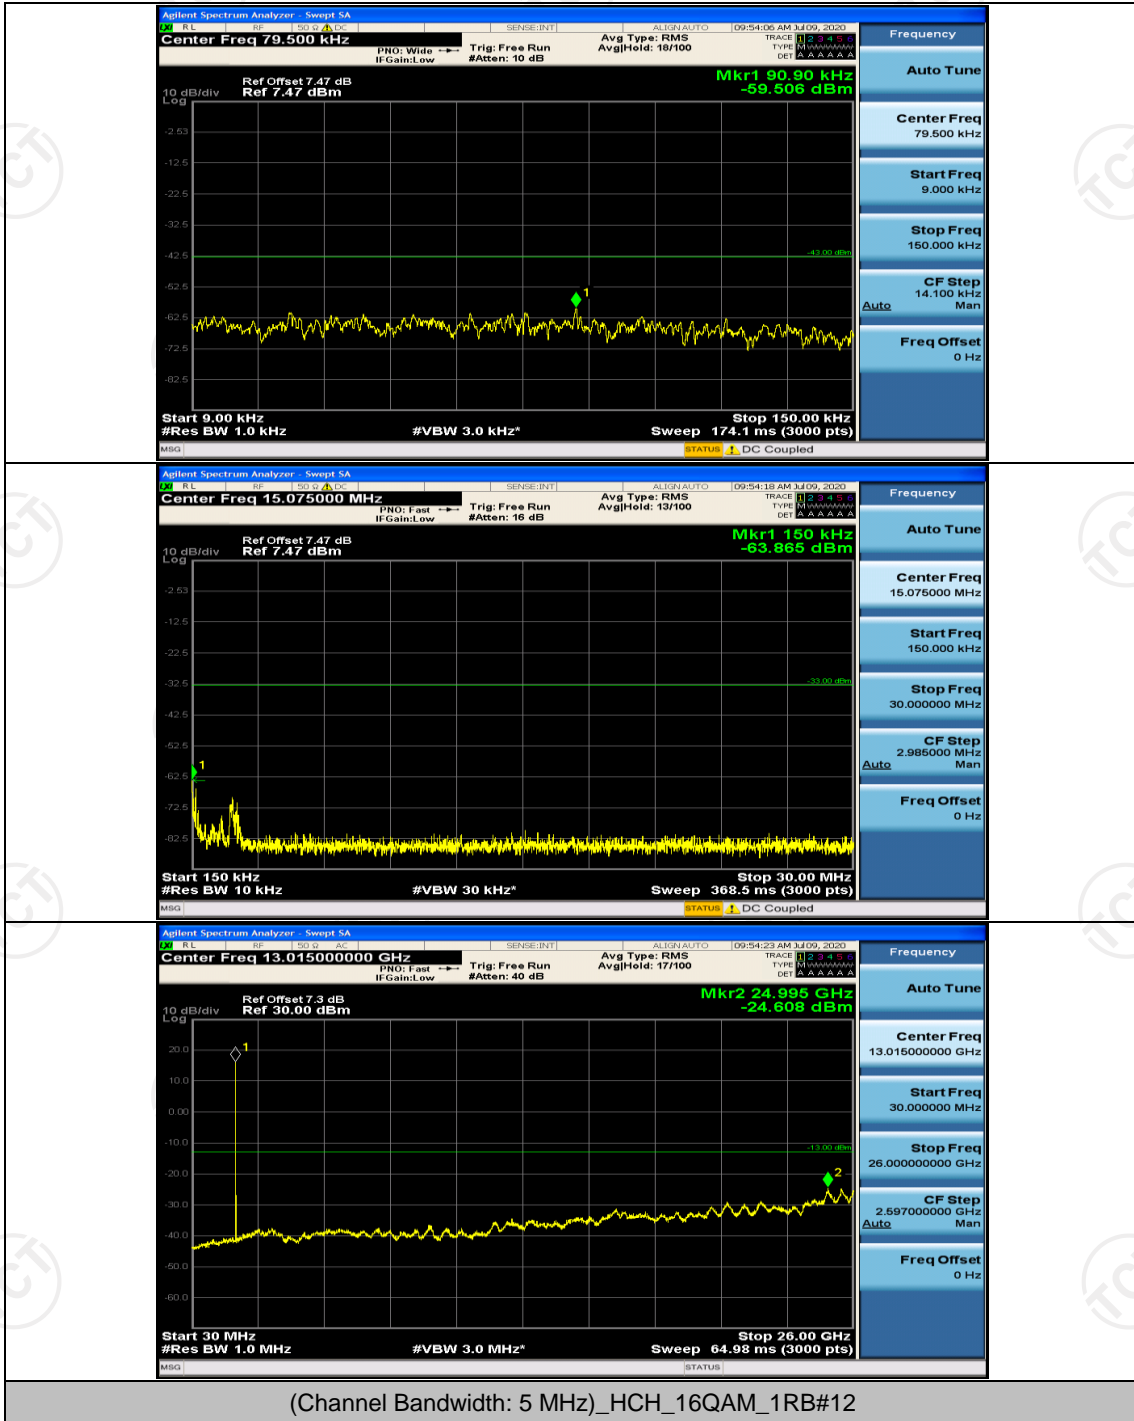

Channel Bandwidth: 5 MHz

(Channel Bandwidth: 5 MHz)\_LCH\_QPSK\_1RB#0

**Channel Bandwidth: 10 MHz**

Channel Bandwidth: 10 MHz\_LCH\_QPSK\_1RB#0