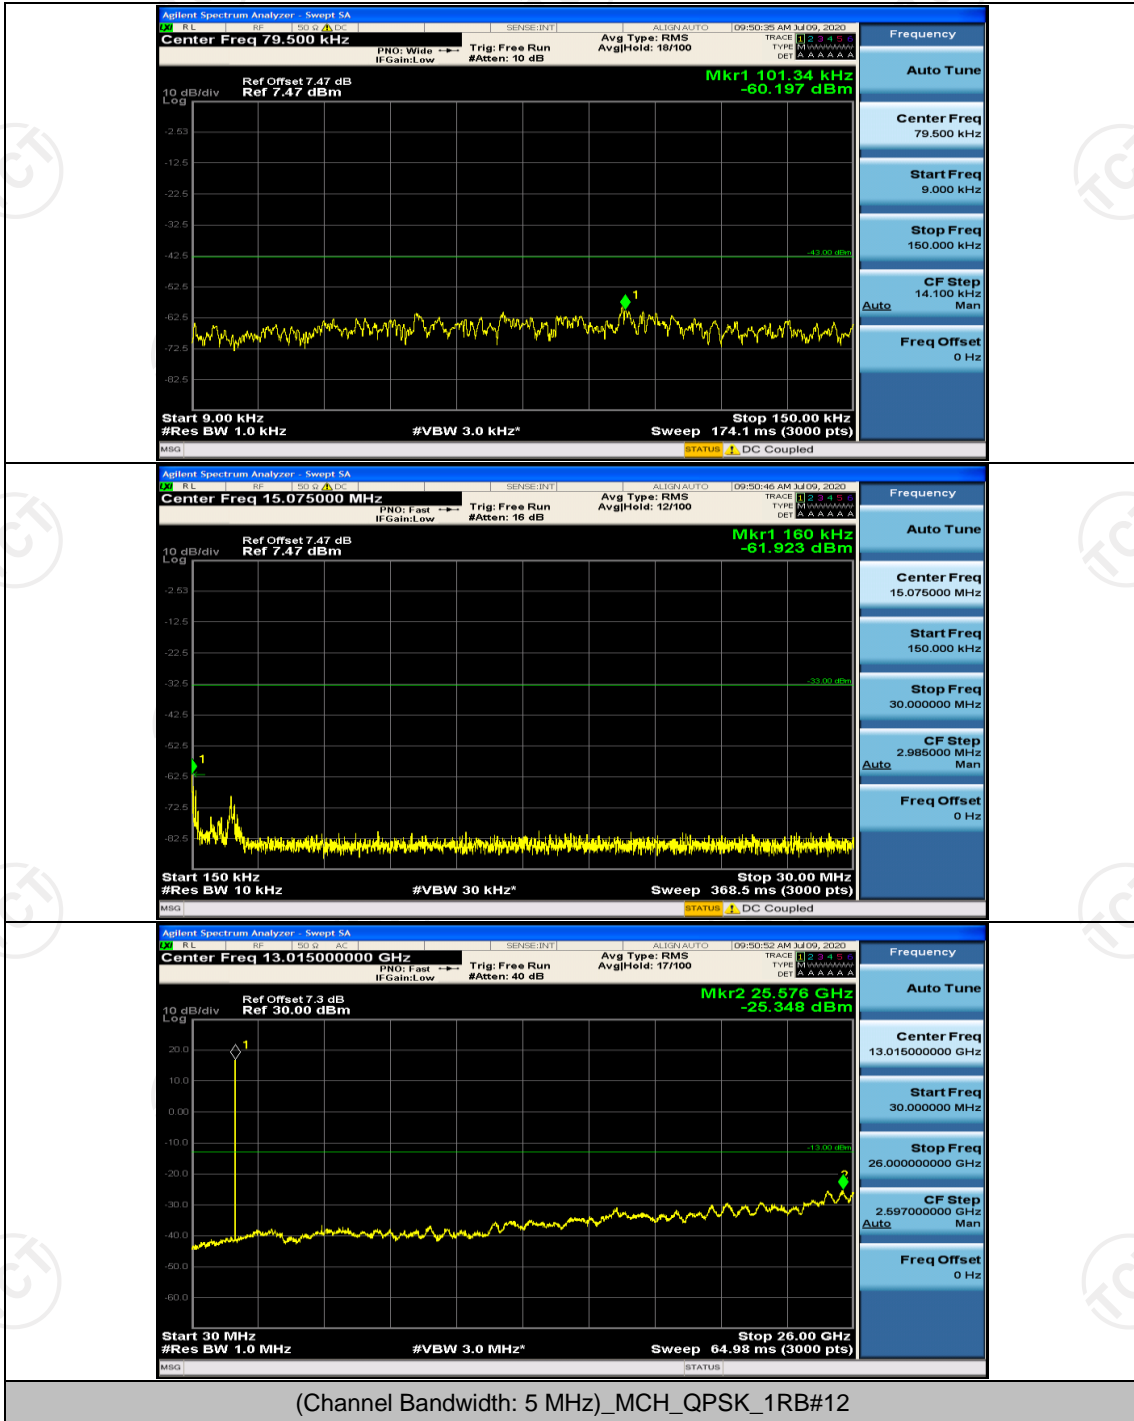

Channel Bandwidth: 5 MHz

(Channel Bandwidth: 5 MHz)\_LCH\_QPSK\_1RB#0

**Channel Bandwidth: 10 MHz**

Channel Bandwidth: 10 MHz\_LCH\_QPSK\_1RB#0