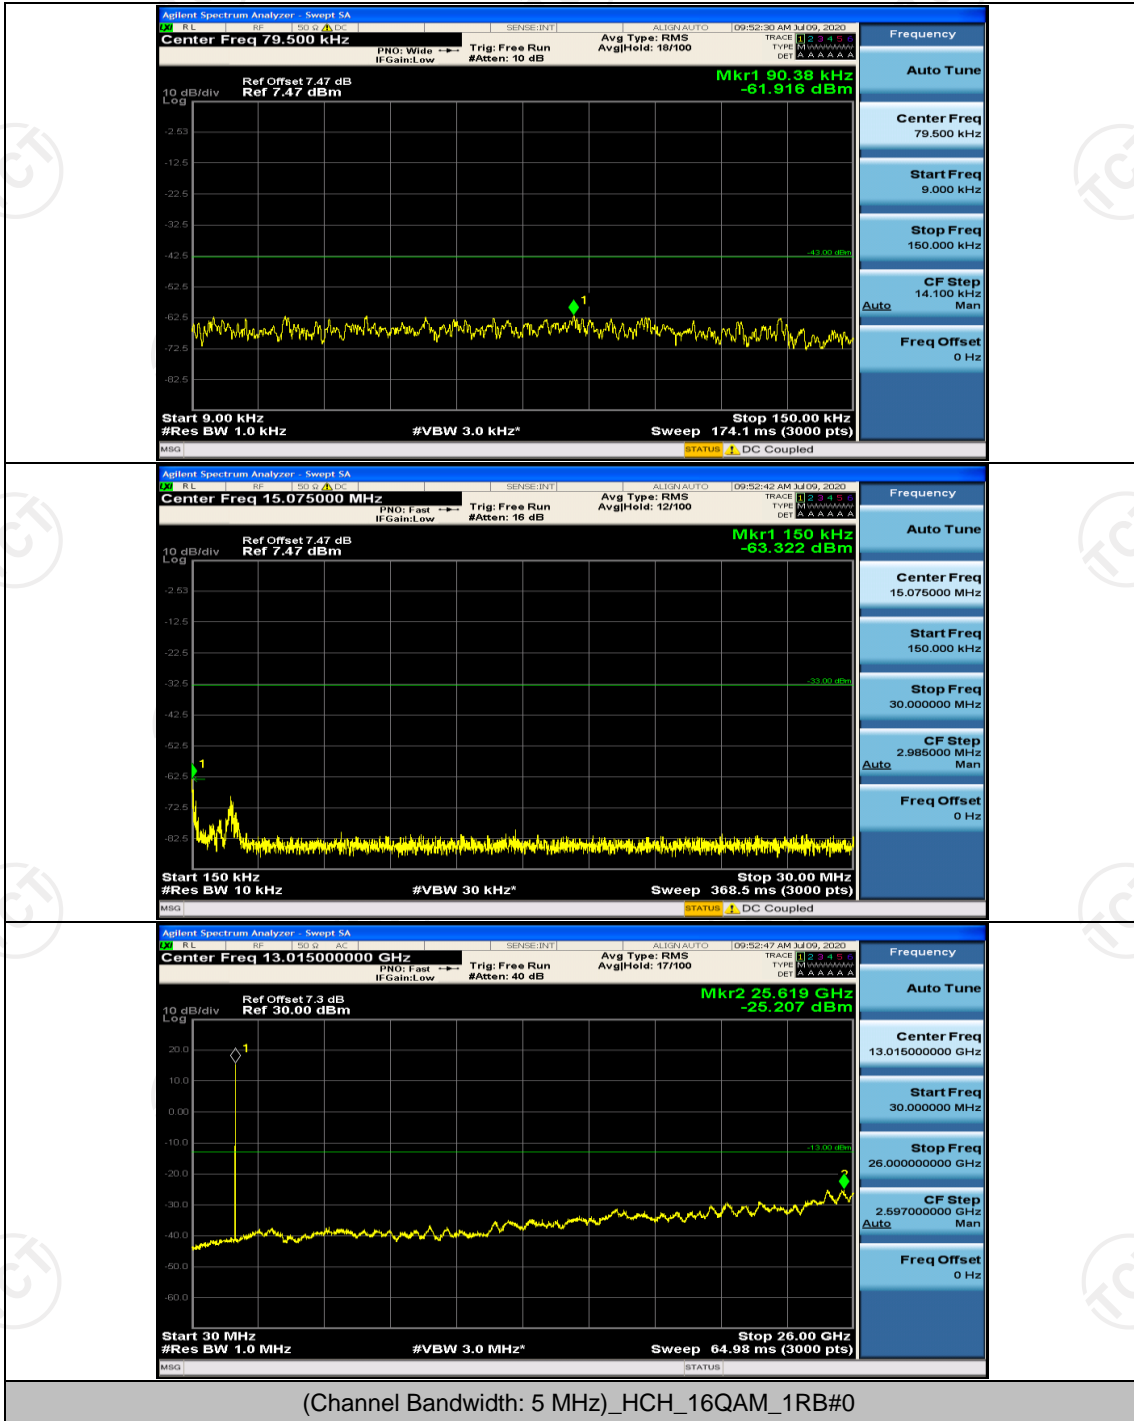

Channel Bandwidth: 5 MHz

(Channel Bandwidth: 5 MHz)\_LCH\_QPSK\_1RB#0

**Channel Bandwidth: 10 MHz**

Channel Bandwidth: 10 MHz\_LCH\_QPSK\_1RB#0