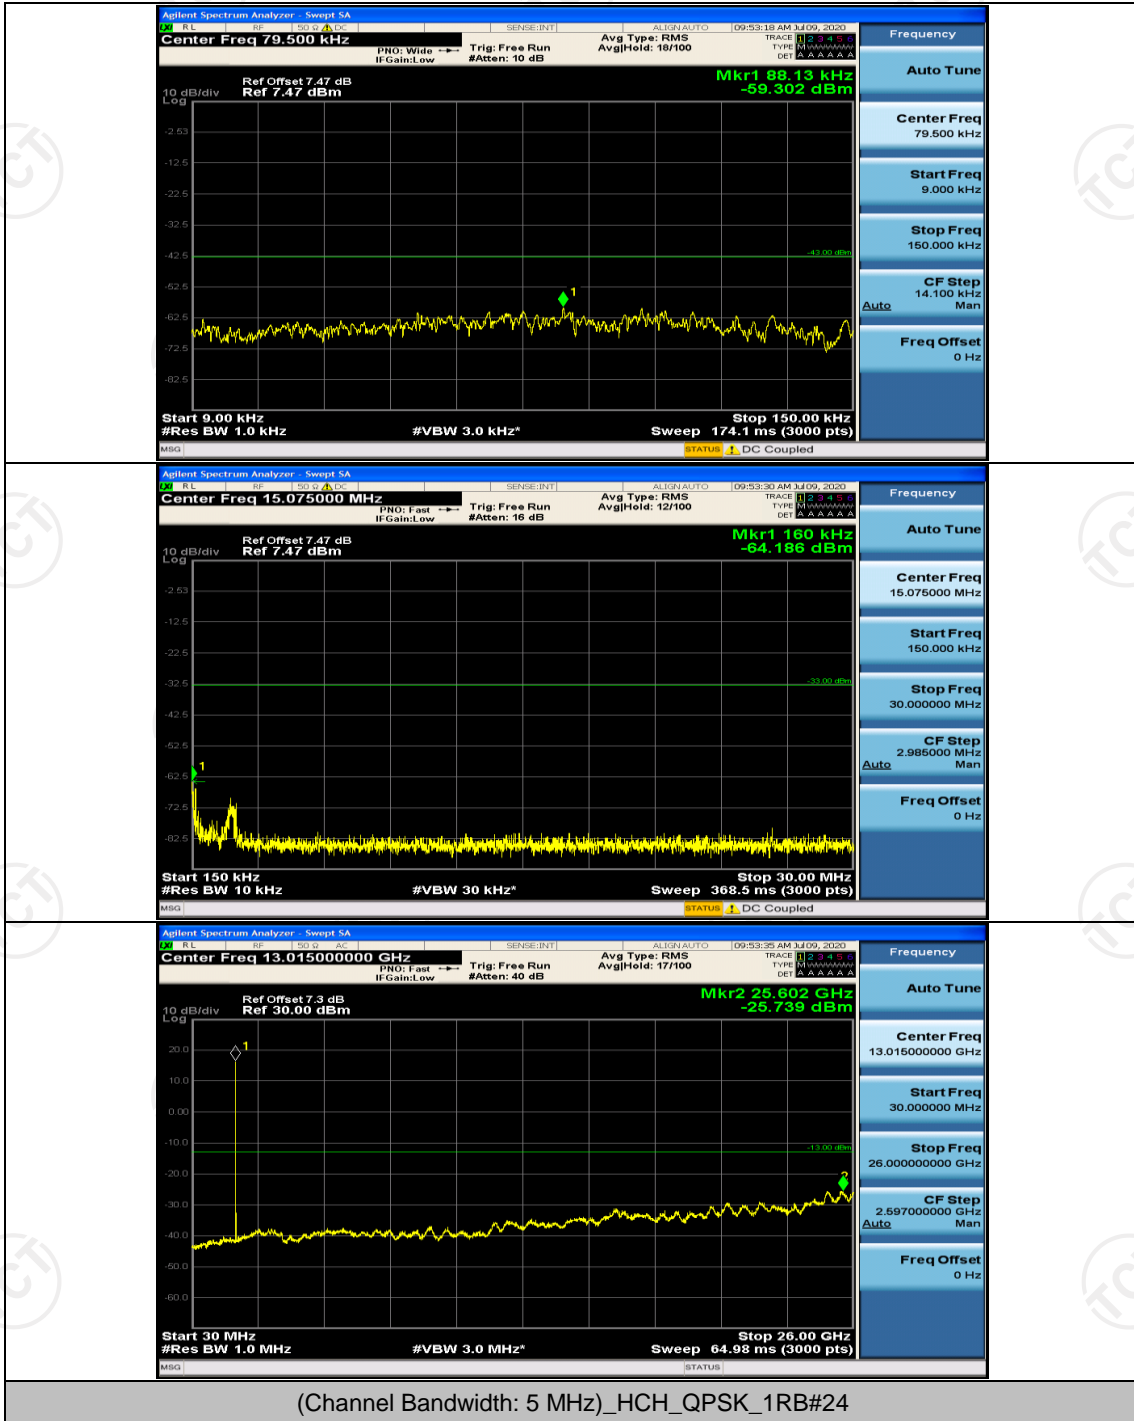

Channel Bandwidth: 5 MHz

(Channel Bandwidth: 5 MHz)\_LCH\_QPSK\_1RB#0

**Channel Bandwidth: 10 MHz**

Channel Bandwidth: 10 MHz\_LCH\_QPSK\_1RB#0