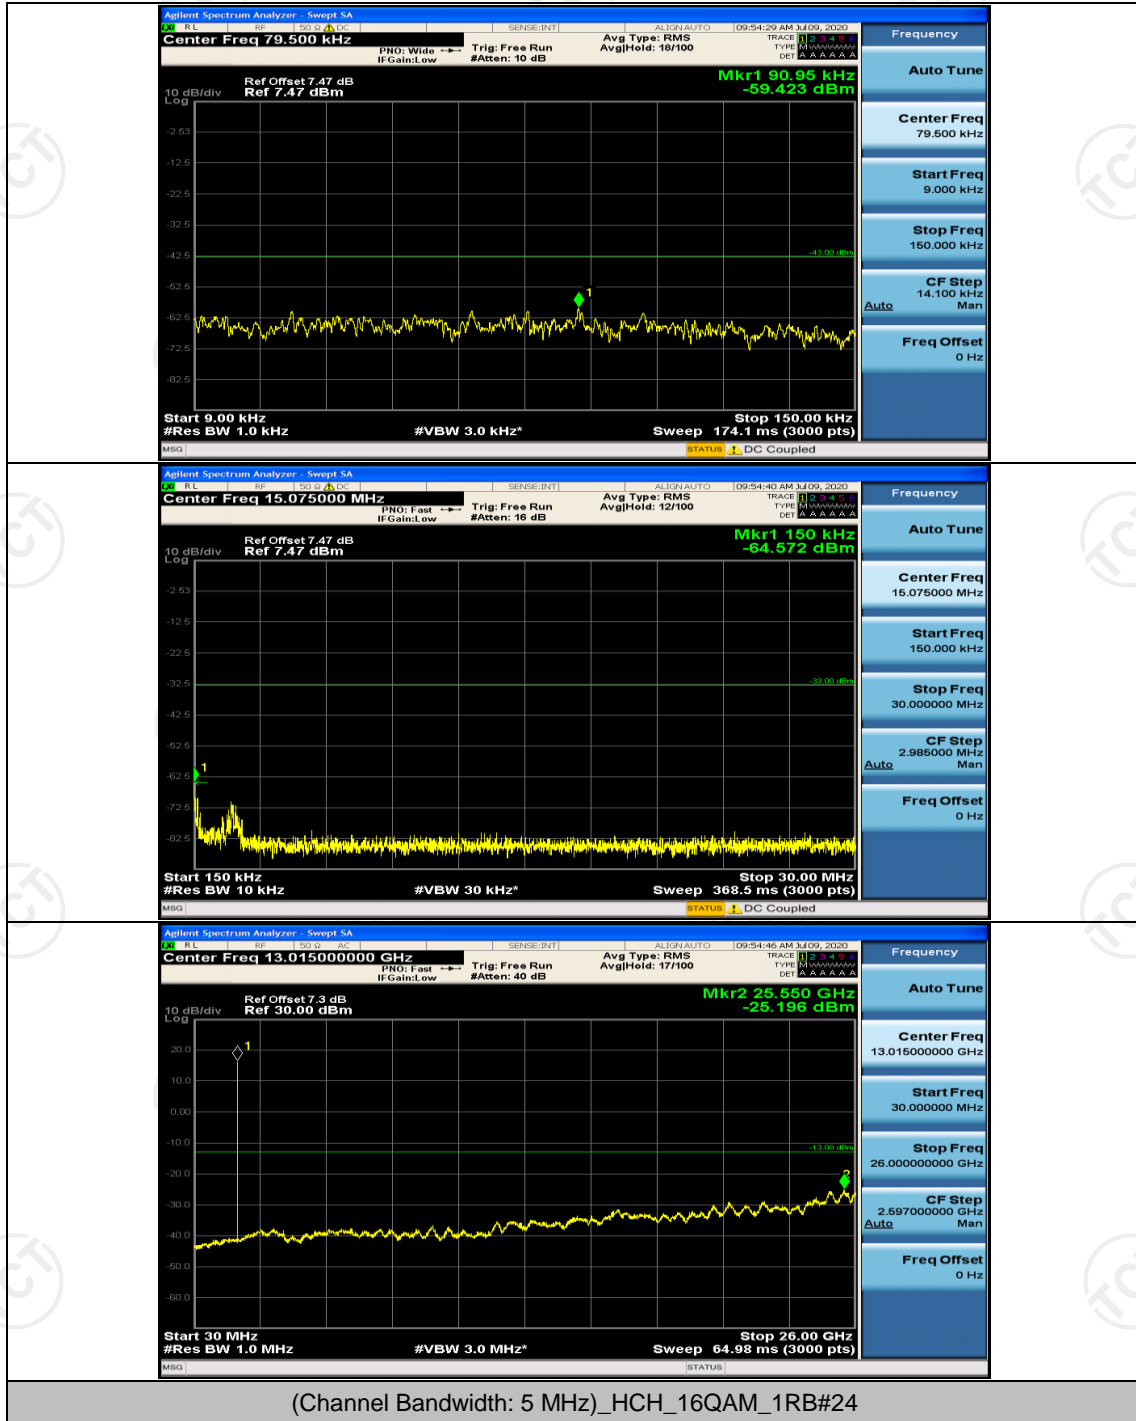

Channel Bandwidth: 5 MHz

(Channel Bandwidth: 5 MHz)\_LCH\_QPSK\_1RB#0

**Channel Bandwidth: 10 MHz**

Channel Bandwidth: 10 MHz\_LCH\_QPSK\_1RB#0