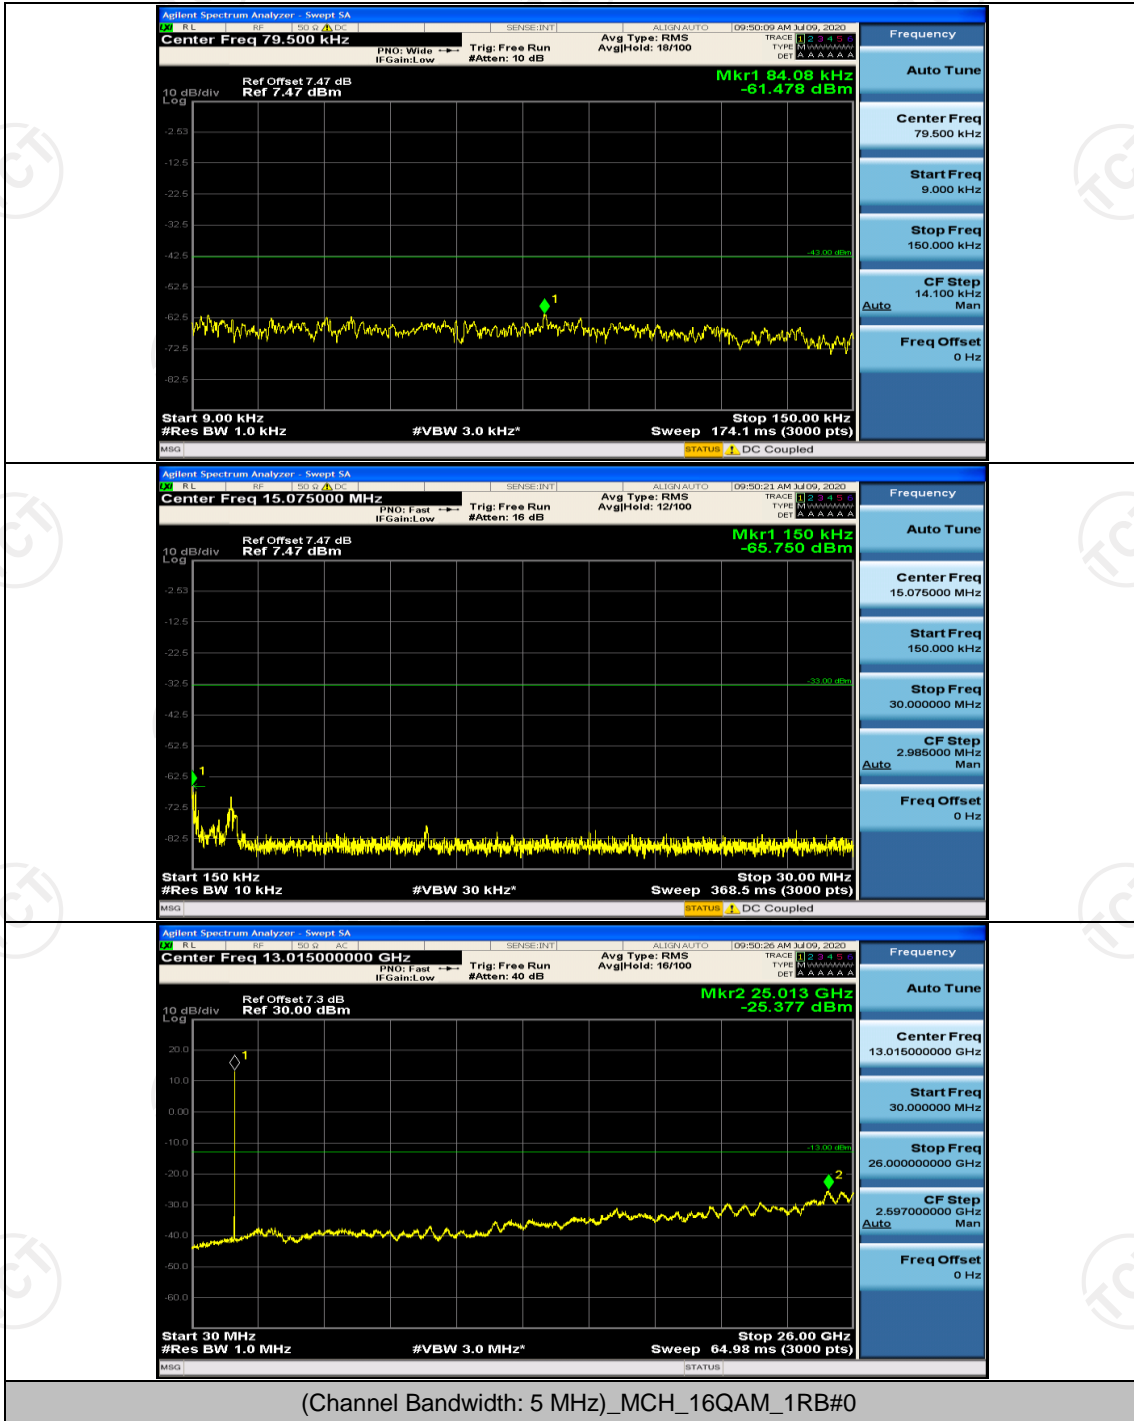

Channel Bandwidth: 5 MHz

(Channel Bandwidth: 5 MHz)\_LCH\_QPSK\_1RB#0

**Channel Bandwidth: 10 MHz**

Channel Bandwidth: 10 MHz\_LCH\_QPSK\_1RB#0