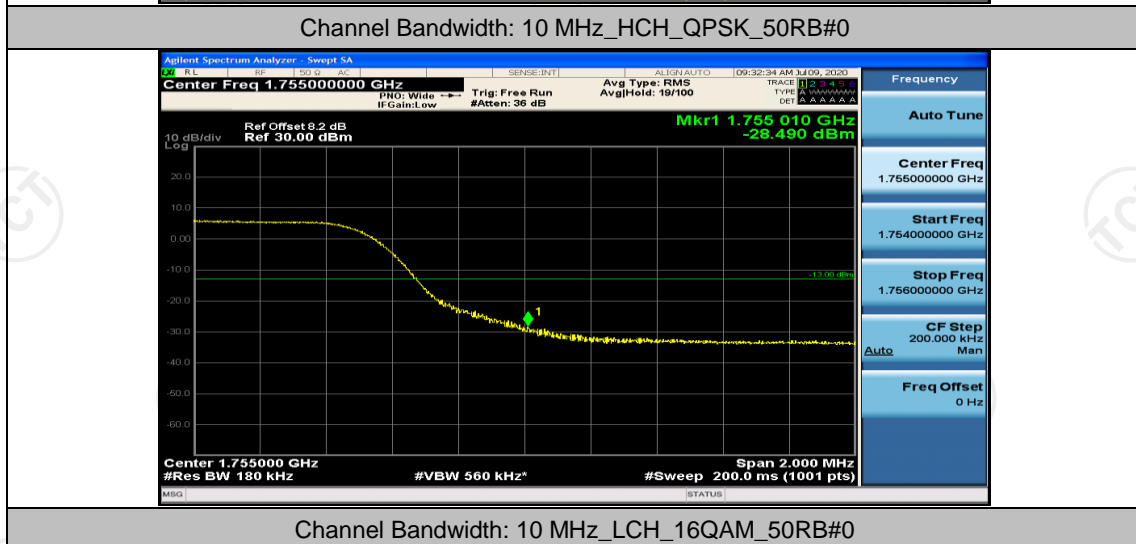

Channel Bandwidth: 10 MHz

Channel Bandwidth: 10 MHz_LCH_16QAM_50RB#0