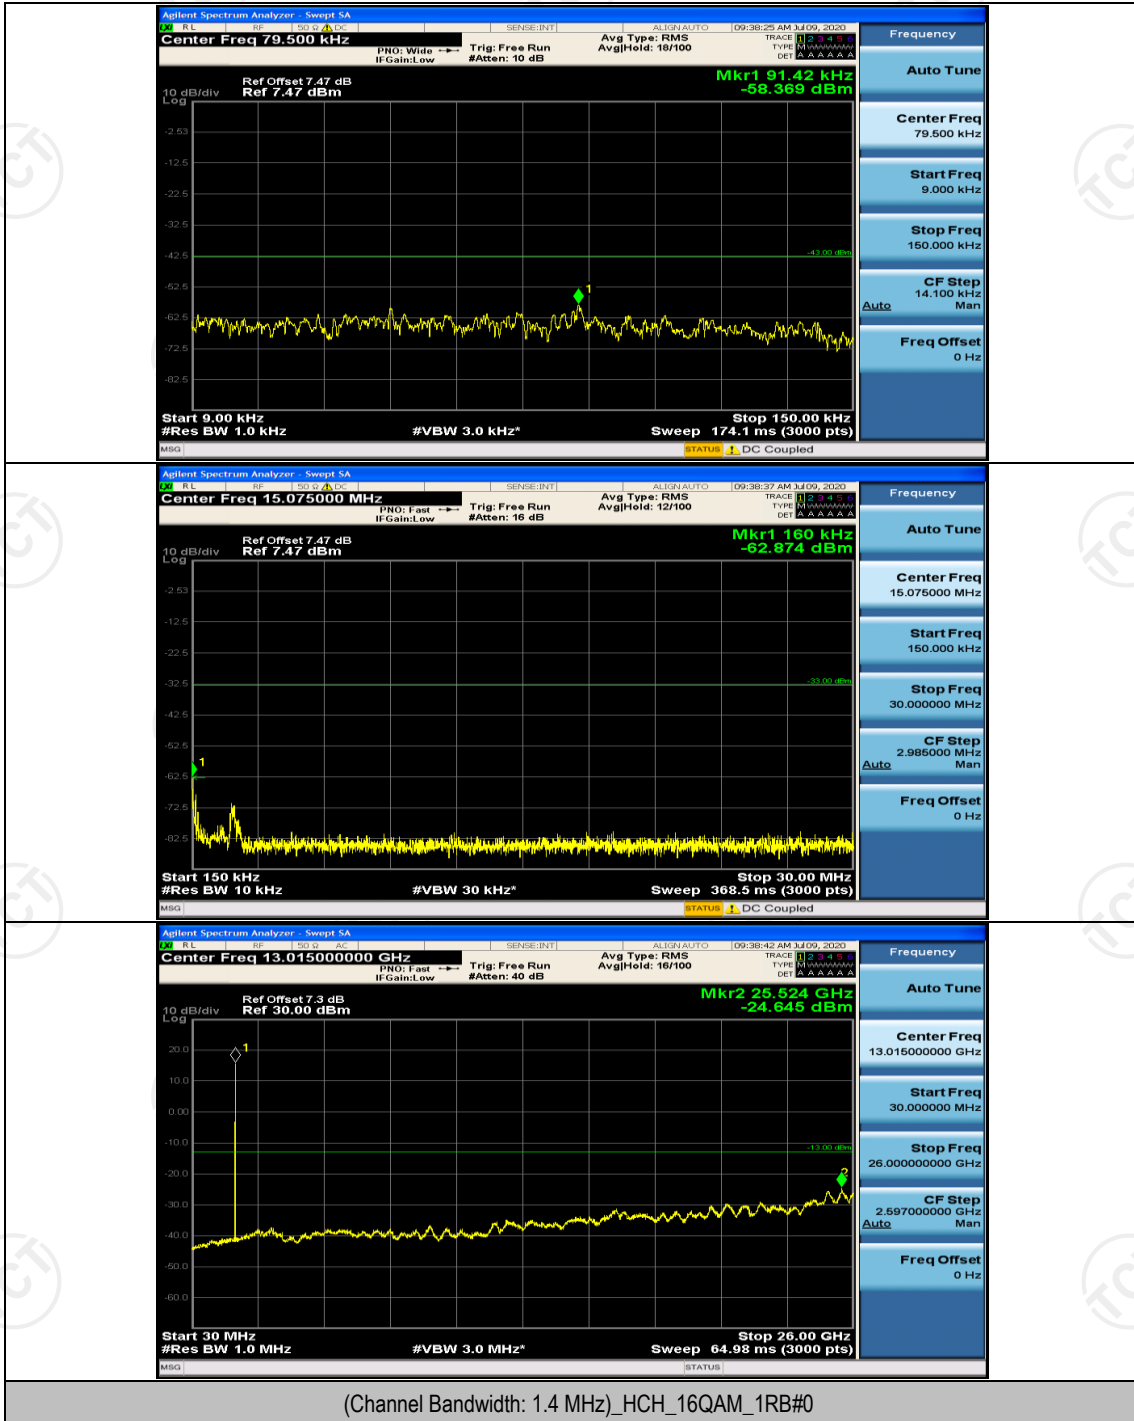

(Channel Bandwidth:20 MHz)_HCH_16QAM_100RB#0

Appendix E: Conducted Spurious Emission

Test Graphs

Channel Bandwidth: 1.4 MHz

Channel Bandwidth: 3 MHz

(Channel Bandwidth: 3 MHz)_LCH_QPSK_1RB#0