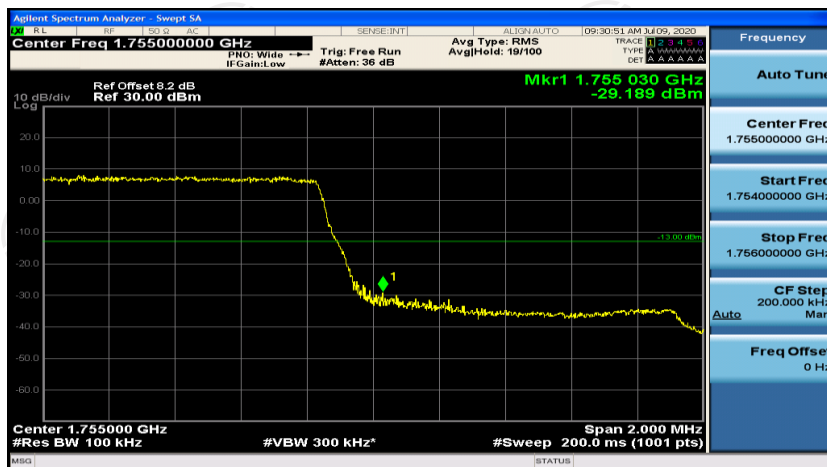

Channel Bandwidth: 20 MHz

(Channel Bandwidth:20 MHz)_MCH_16QAM_100RB#0

(Channel Bandwidth:20 MHz)_HCH_16QAM_100RB#0

Appendix D: Band Edge

Test Graphs

Channel Bandwidth: 1.4 MHz

(Channel Bandwidth: 1.4 MHz)_LCH_QPSK_6RB#0

(Channel Bandwidth: 1.4 MHz)_HCH_QPSK_6RB#0

(Channel Bandwidth: 1.4 MHz)_LCH_16QAM_6RB#0

(Channel Bandwidth: 1.4 MHz)_HCH_16QAM_6RB#0

Channel Bandwidth: 3 MHz

(Channel Bandwidth: 3 MHz)_HCH_QPSK_15RB#0

(Channel Bandwidth: 3 MHz)_LCH_16QAM_15RB#0