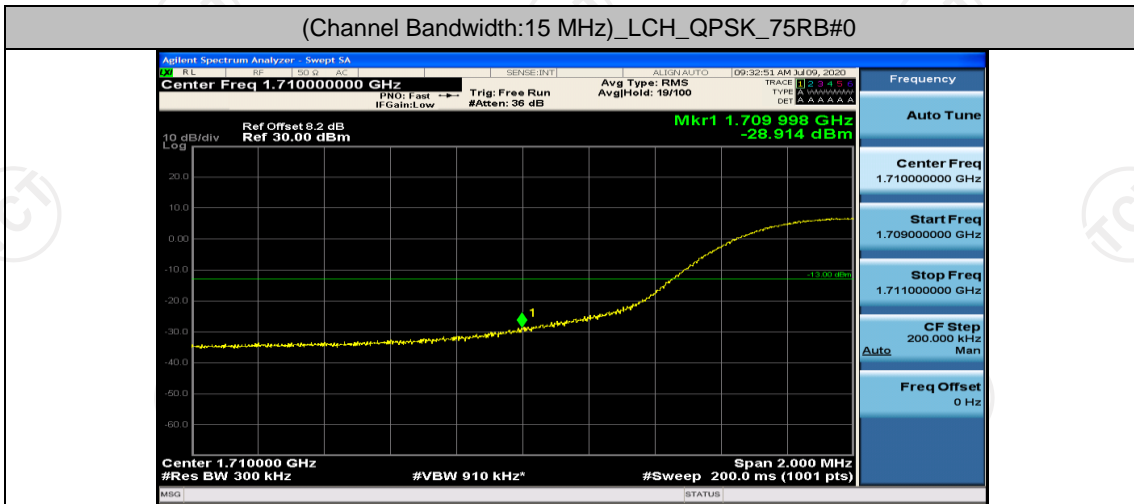

Channel Bandwidth: 10 MHz

Channel Bandwidth: 10 MHz_LCH_16QAM_50RB#0

Channel Bandwidth: 10 MHz_HCH_16QAM_50RB#0

Channel Bandwidth: 15 MHz

(Channel Bandwidth:15 MHz)_LCH_QPSK_75RB#0

(Channel Bandwidth:15 MHz)_HCH_QPSK_75RB#0