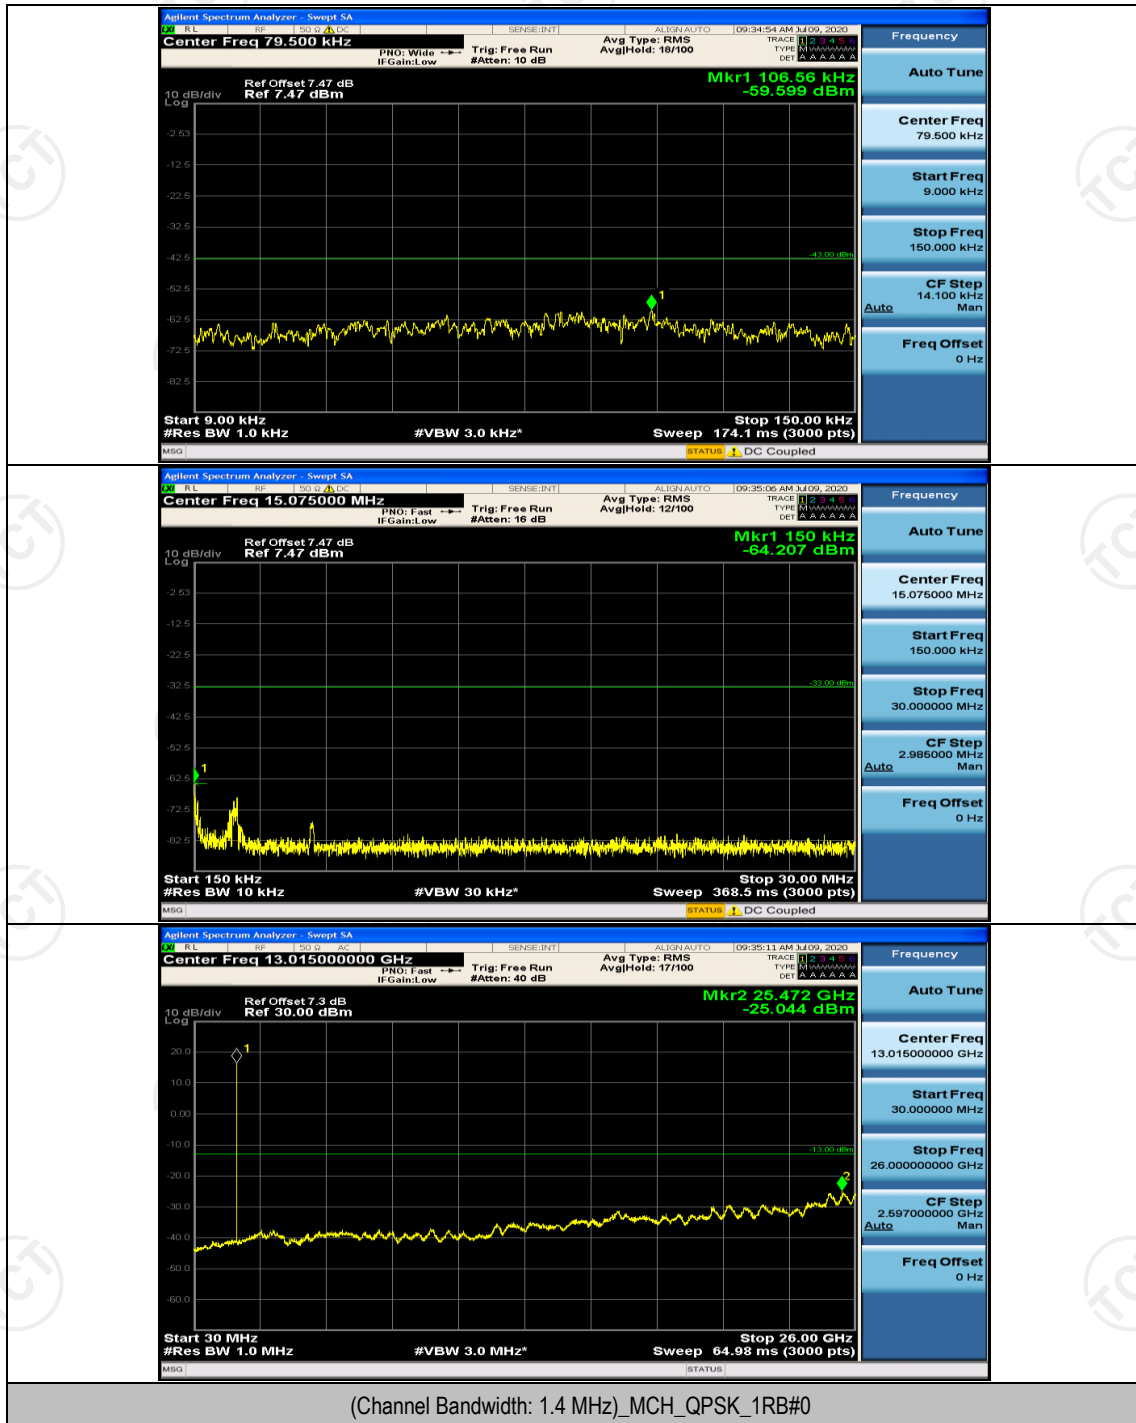

(Channel Bandwidth:20 MHz)_HCH_16QAM_100RB#0

Appendix E: Conducted Spurious Emission

Test Graphs

Channel Bandwidth: 1.4 MHz

Channel Bandwidth: 3 MHz

(Channel Bandwidth: 3 MHz)_LCH_QPSK_1RB#0