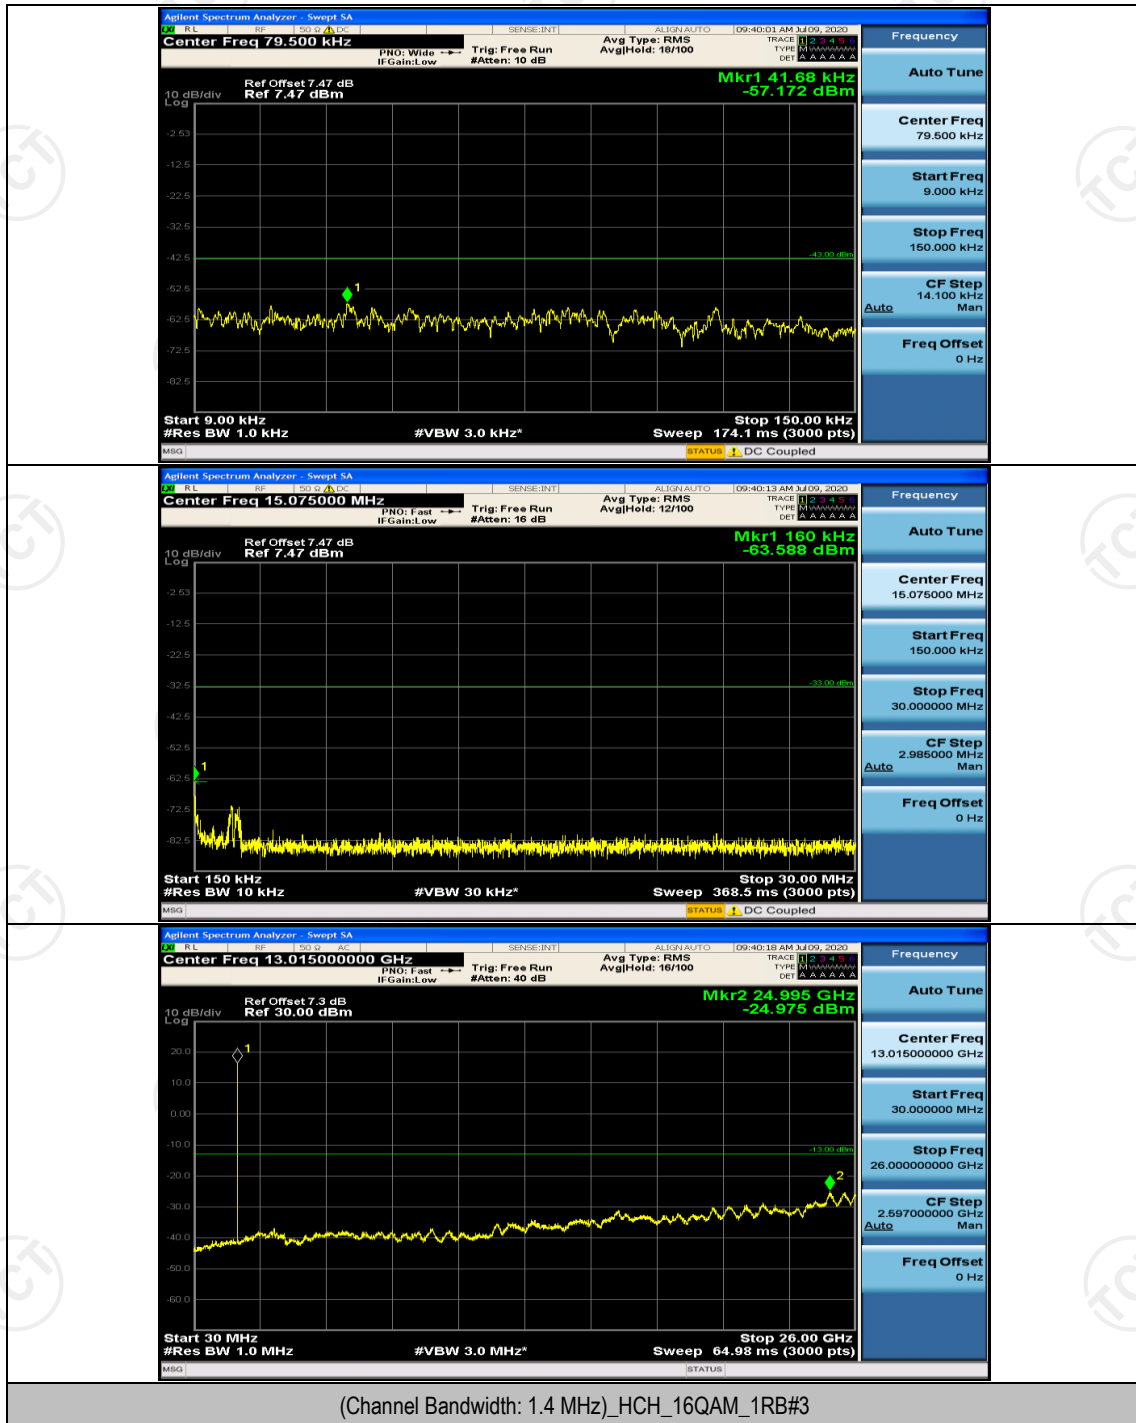

(Channel Bandwidth:15 MHz)_LCH_16QAM_75RB#0

(Channel Bandwidth:15 MHz)_HCH_16QAM_75RB#0

Channel Bandwidth: 20 MHz

(Channel Bandwidth:20 MHz)_LCH_QPSK_100RB#0

(Channel Bandwidth:20 MHz)_HCH_QPSK_100RB#0

(Channel Bandwidth:20 MHz)_LCH_16QAM_100RB#0

(Channel Bandwidth:20 MHz)_HCH_16QAM_100RB#0

Appendix E: Conducted Spurious Emission

Test Graphs

Channel Bandwidth: 1.4 MHz

Channel Bandwidth: 3 MHz

(Channel Bandwidth: 3 MHz)_LCH_QPSK_1RB#0