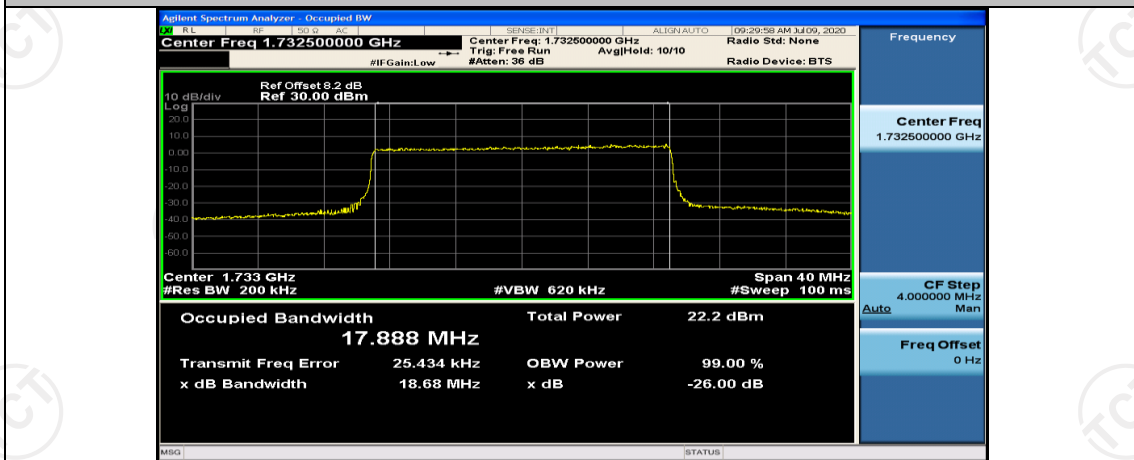

Channel Bandwidth: 20 MHz

(Channel Bandwidth:20 MHz)_MCH_16QAM_100RB#0

(Channel Bandwidth:20 MHz)_HCH_16QAM_100RB#0

Appendix D: Band Edge

Test Graphs

Channel Bandwidth: 1.4 MHz

(Channel Bandwidth: 1.4 MHz)_LCH_QPSK_6RB#0

(Channel Bandwidth: 1.4 MHz)_HCH_QPSK_6RB#0

(Channel Bandwidth: 1.4 MHz)_LCH_16QAM_6RB#0

(Channel Bandwidth: 1.4 MHz)_HCH_16QAM_6RB#0

Channel Bandwidth: 3 MHz

(Channel Bandwidth: 3 MHz)_HCH_QPSK_15RB#0

(Channel Bandwidth: 3 MHz)_LCH_16QAM_15RB#0