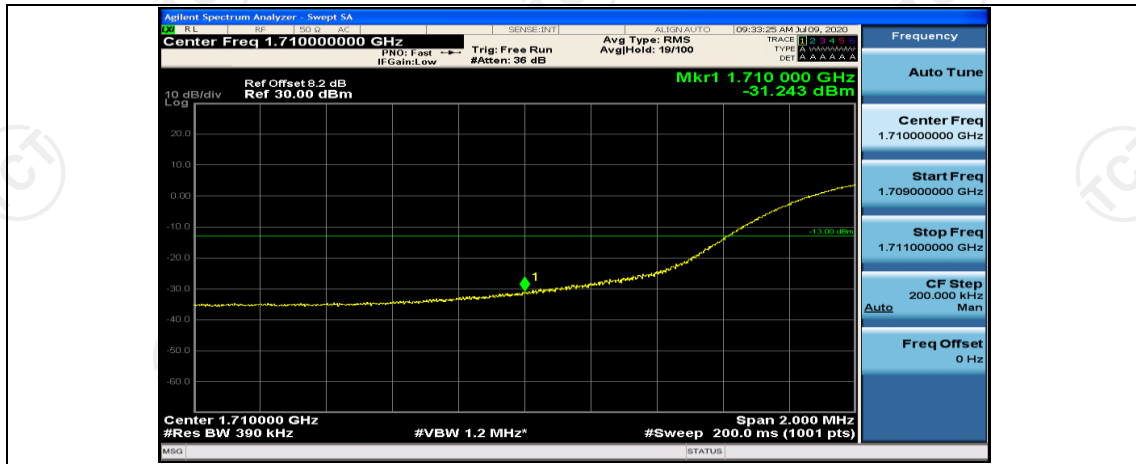

(Channel Bandwidth:15 MHz)_LCH_16QAM_75RB#0

(Channel Bandwidth:15 MHz)_HCH_16QAM_75RB#0

Channel Bandwidth: 20 MHz

(Channel Bandwidth:20 MHz)_LCH_QPSK_100RB#0

(Channel Bandwidth:20 MHz)_HCH_QPSK_100RB#0

(Channel Bandwidth:20 MHz)_LCH_16QAM_100RB#0