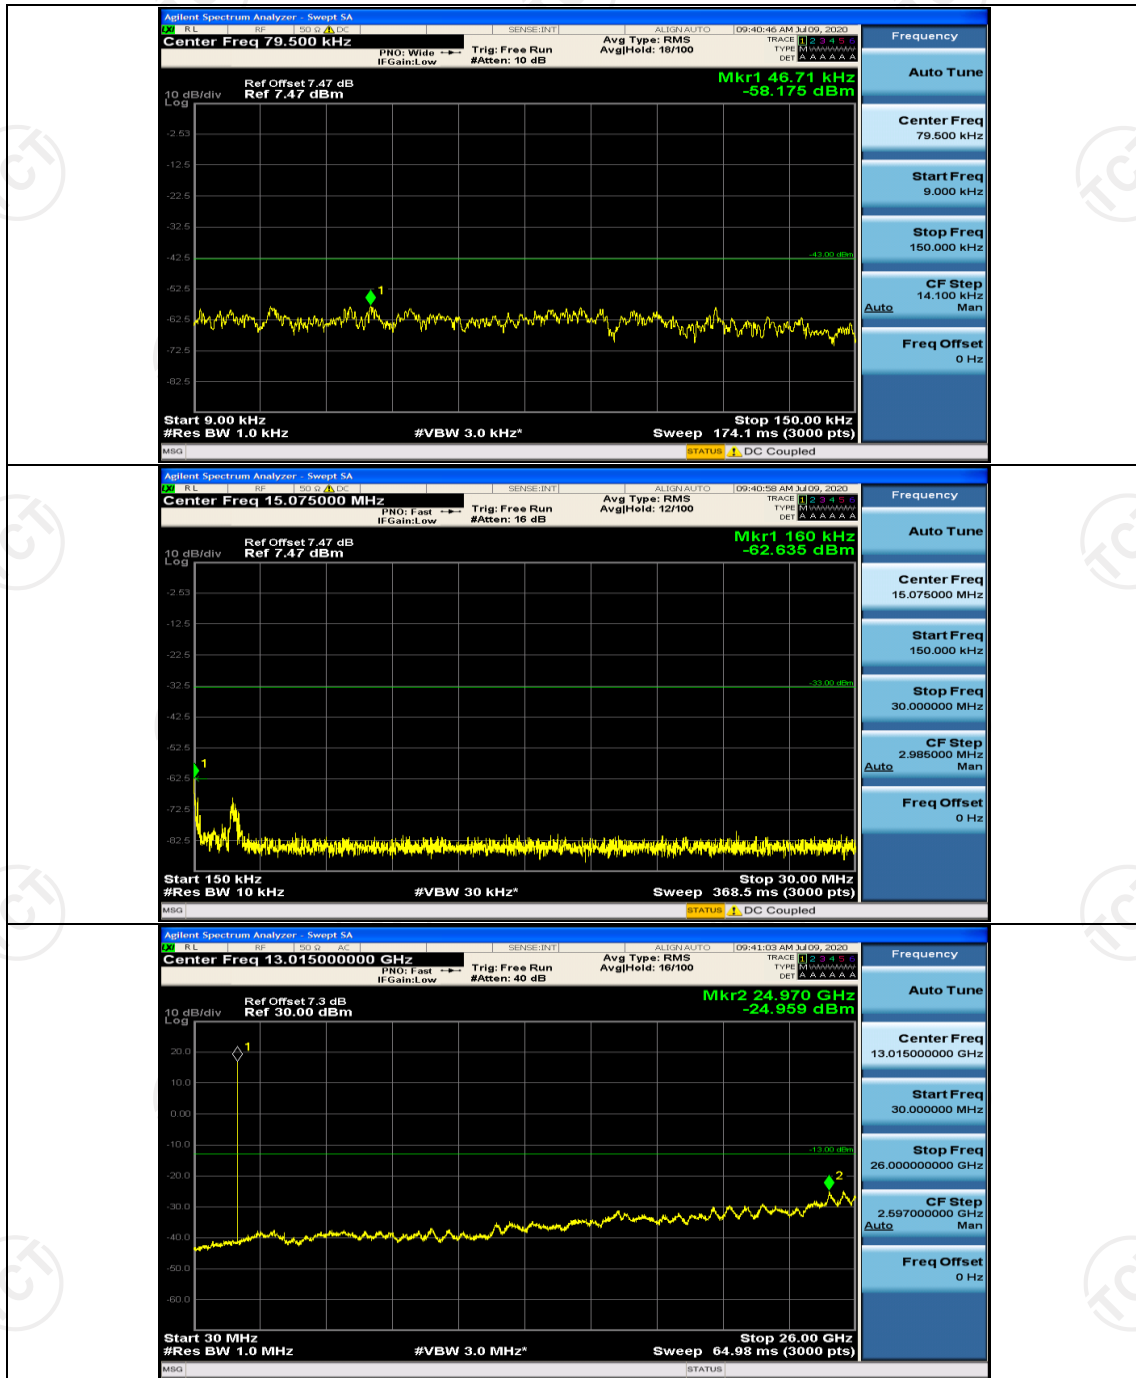

(Channel Bandwidth:15 MHz)_LCH_16QAM_75RB#0

(Channel Bandwidth:15 MHz)_HCH_16QAM_75RB#0

Channel Bandwidth: 20 MHz

(Channel Bandwidth:20 MHz)_LCH_QPSK_100RB#0

(Channel Bandwidth:20 MHz)_HCH_QPSK_100RB#0

(Channel Bandwidth:20 MHz)_LCH_16QAM_100RB#0

(Channel Bandwidth:20 MHz)_HCH_16QAM_100RB#0

Appendix E: Conducted Spurious Emission

Test Graphs

Channel Bandwidth: 1.4 MHz

Channel Bandwidth: 3 MHz

(Channel Bandwidth: 3 MHz)_LCH_QPSK_1RB#0