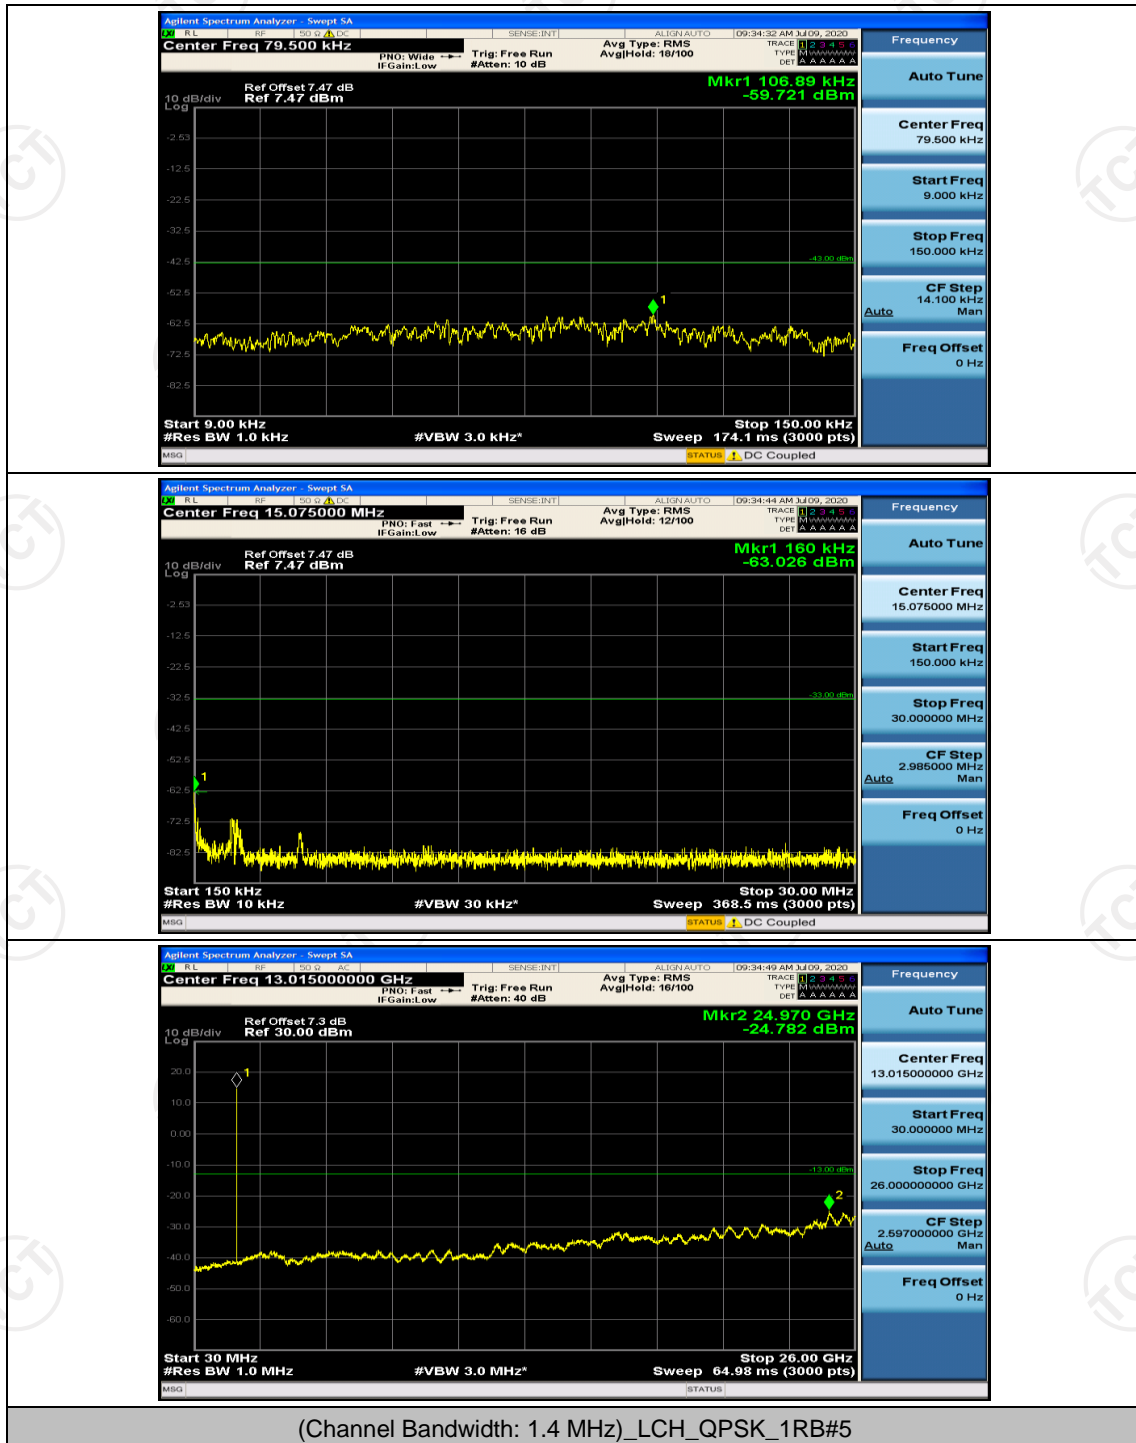

(Channel Bandwidth:20 MHz)_HCH_16QAM_100RB#0

Appendix E: Conducted Spurious Emission

Test Graphs

Channel Bandwidth: 1.4 MHz

Channel Bandwidth: 3 MHz

(Channel Bandwidth: 3 MHz)_LCH_QPSK_1RB#0