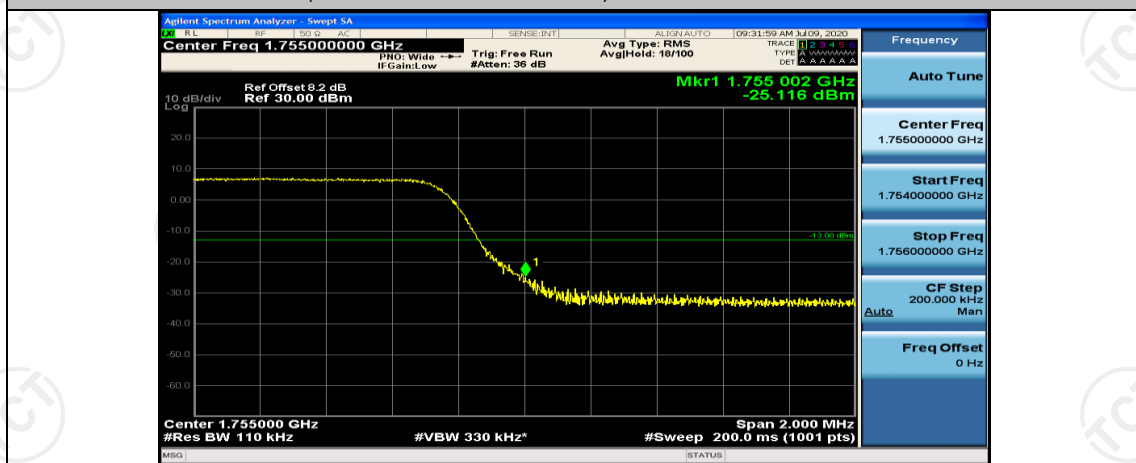

(Channel Bandwidth: 3 MHz)_HCH_16QAM_15RB#0

Channel Bandwidth: 5 MHz

(Channel Bandwidth: 5 MHz)_LCH_QPSK_25RB#0

(Channel Bandwidth: 5 MHz)_HCH_QPSK_25RB#0

(Channel Bandwidth: 5 MHz)_LCH_16QAM_25RB#0

(Channel Bandwidth: 5 MHz)_HCH_16QAM_25RB#0