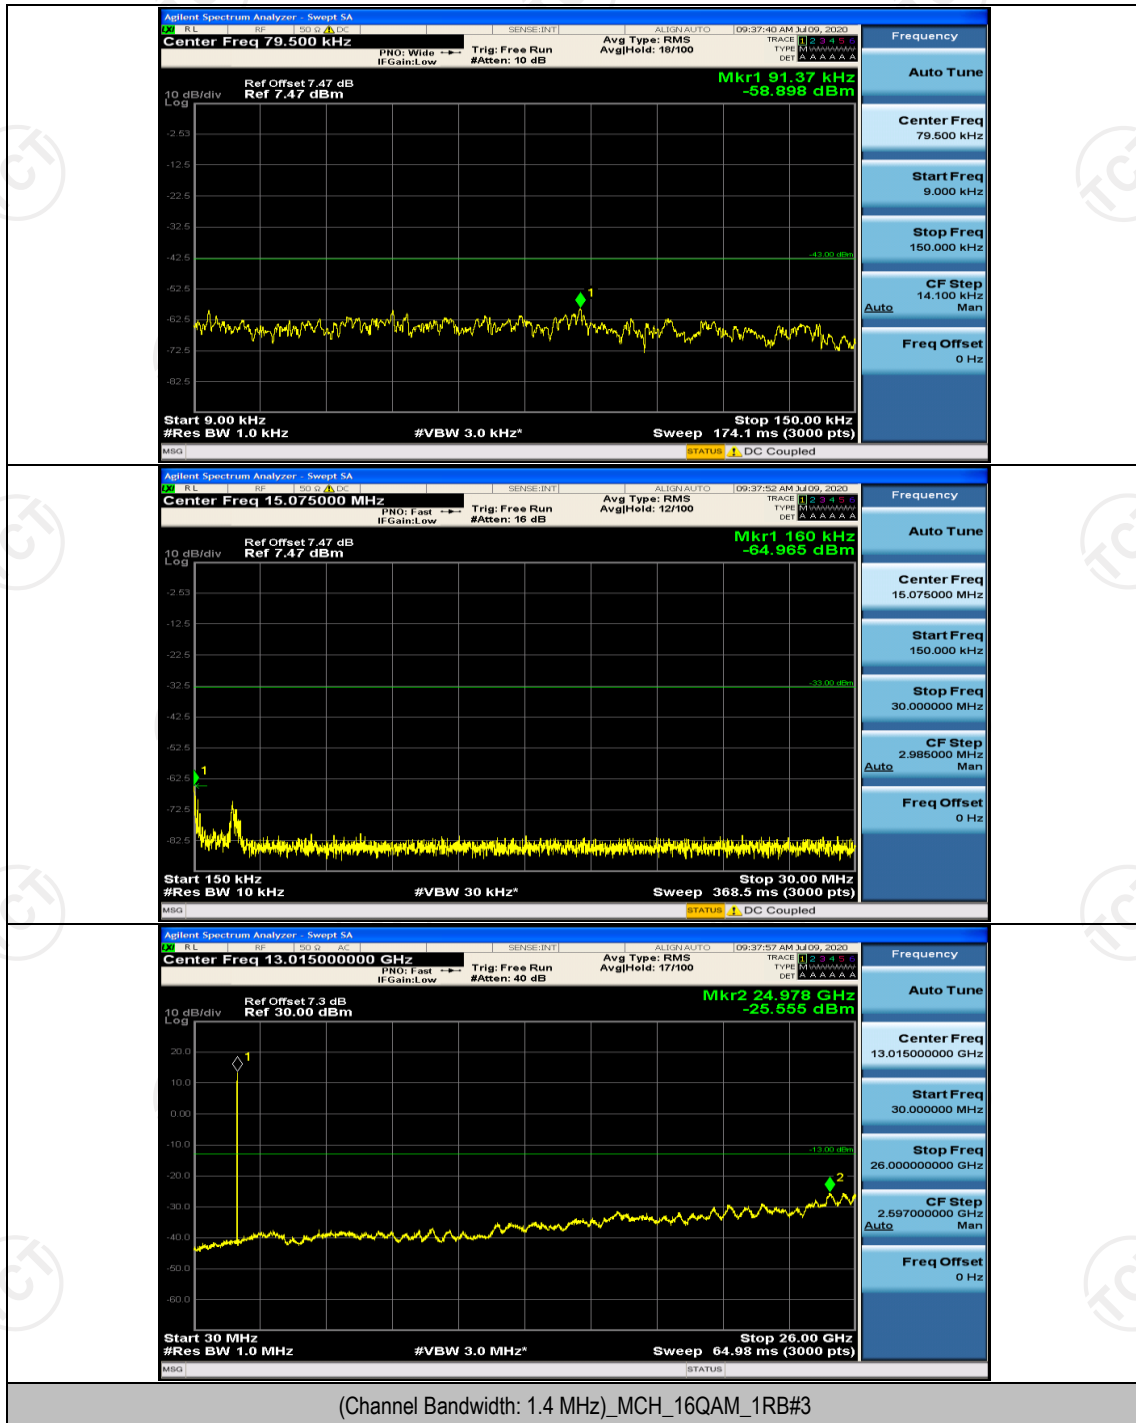

(Channel Bandwidth:15 MHz)_LCH_16QAM_75RB#0

(Channel Bandwidth:15 MHz)_HCH_16QAM_75RB#0

Channel Bandwidth: 20 MHz

(Channel Bandwidth:20 MHz)_LCH_QPSK_100RB#0

(Channel Bandwidth:20 MHz)_HCH_QPSK_100RB#0

(Channel Bandwidth:20 MHz)_LCH_16QAM_100RB#0

(Channel Bandwidth:20 MHz)_HCH_16QAM_100RB#0

Appendix E: Conducted Spurious Emission

Test Graphs

Channel Bandwidth: 1.4 MHz

Channel Bandwidth: 3 MHz

(Channel Bandwidth: 3 MHz)_LCH_QPSK_1RB#0