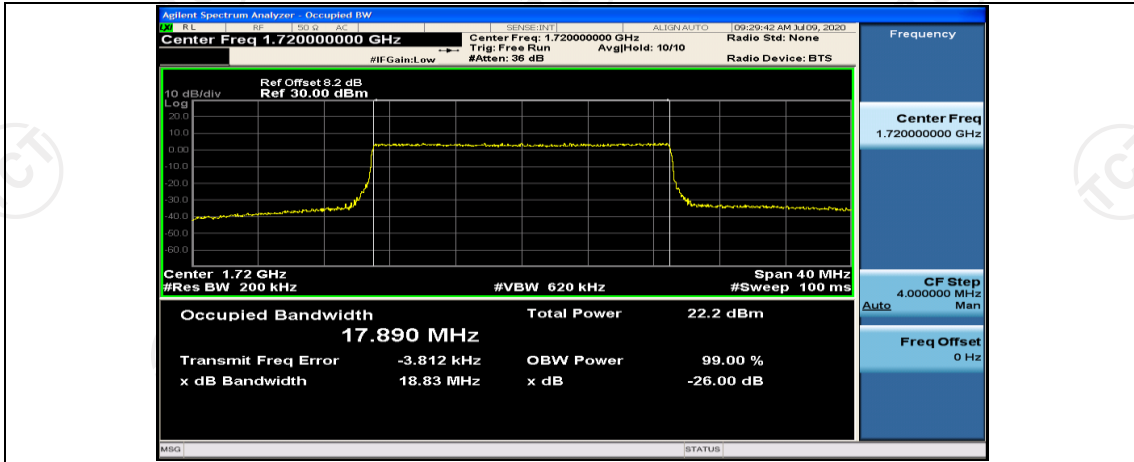

Channel Bandwidth: 20 MHz

(Channel Bandwidth:20 MHz)_MCH_16QAM_100RB#0

(Channel Bandwidth:20 MHz)_HCH_16QAM_100RB#0

Appendix D: Band Edge

Test Graphs

Channel Bandwidth: 1.4 MHz

(Channel Bandwidth: 1.4 MHz)_LCH_QPSK_6RB#0

(Channel Bandwidth: 1.4 MHz)_HCH_QPSK_6RB#0

(Channel Bandwidth: 1.4 MHz)_LCH_16QAM_6RB#0

(Channel Bandwidth: 1.4 MHz)_HCH_16QAM_6RB#0

Channel Bandwidth: 3 MHz

(Channel Bandwidth: 3 MHz)_HCH_QPSK_15RB#0

(Channel Bandwidth: 3 MHz)_LCH_16QAM_15RB#0