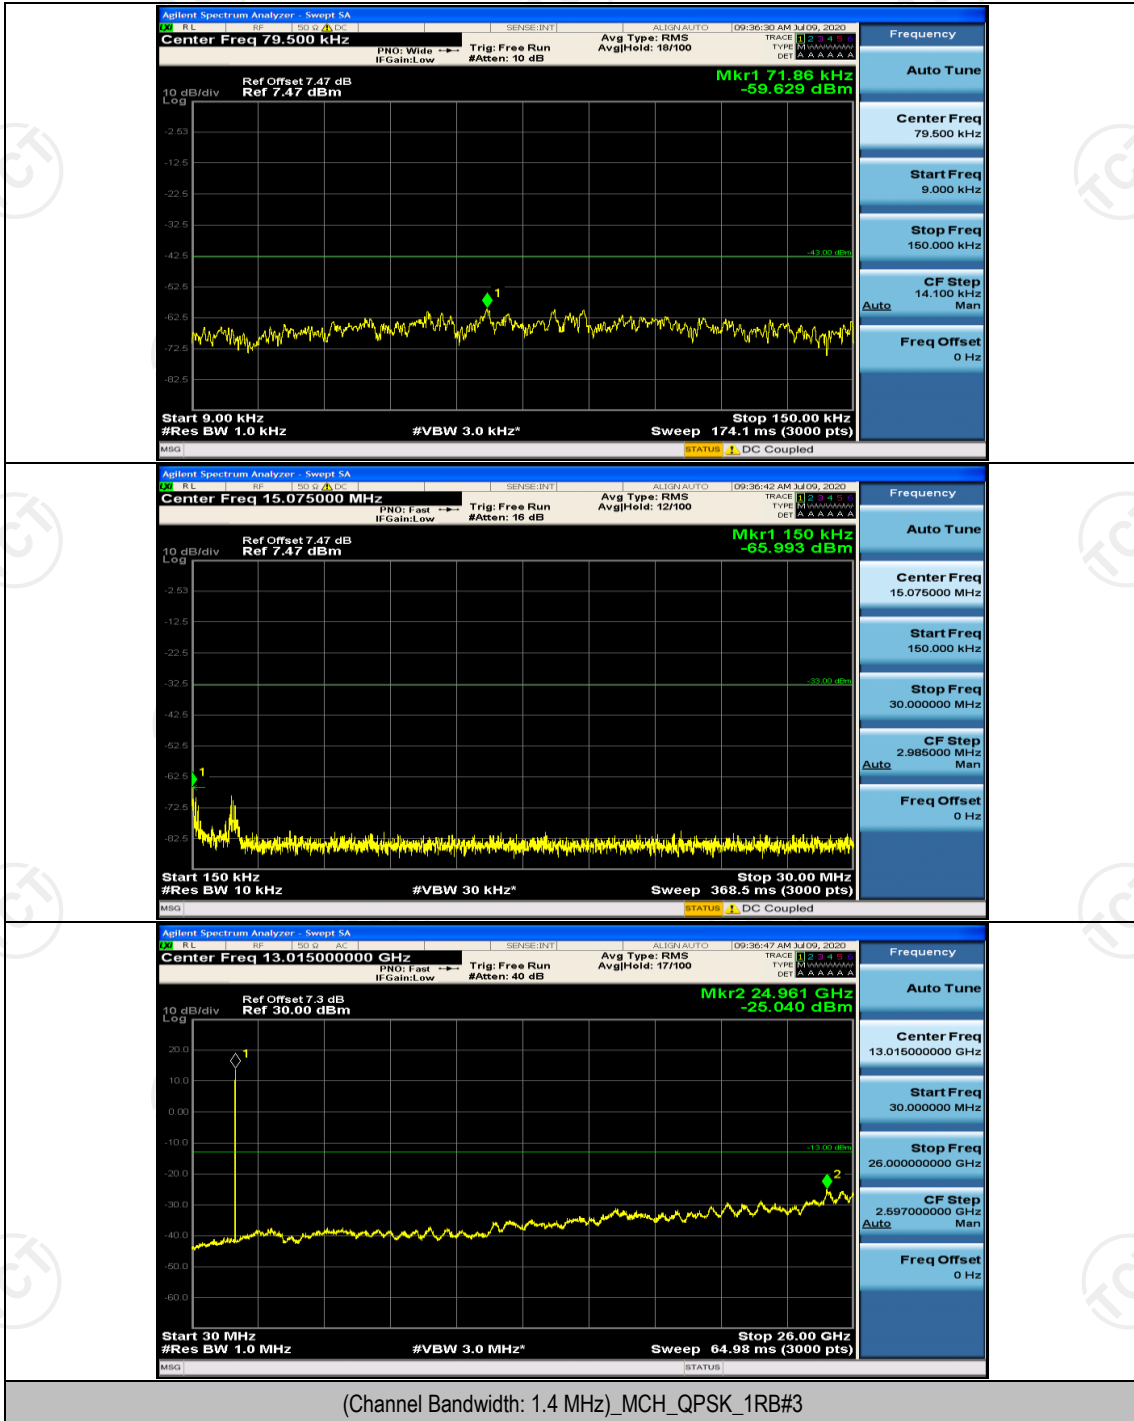

(Channel Bandwidth:15 MHz)_LCH_16QAM_75RB#0

(Channel Bandwidth:15 MHz)_HCH_16QAM_75RB#0

Channel Bandwidth: 20 MHz

(Channel Bandwidth:20 MHz)_LCH_QPSK_100RB#0

(Channel Bandwidth:20 MHz)_HCH_QPSK_100RB#0

(Channel Bandwidth:20 MHz)_LCH_16QAM_100RB#0

(Channel Bandwidth:20 MHz)_HCH_16QAM_100RB#0

Appendix E: Conducted Spurious Emission

Test Graphs

Channel Bandwidth: 1.4 MHz

Channel Bandwidth: 3 MHz

(Channel Bandwidth: 3 MHz)_LCH_QPSK_1RB#0