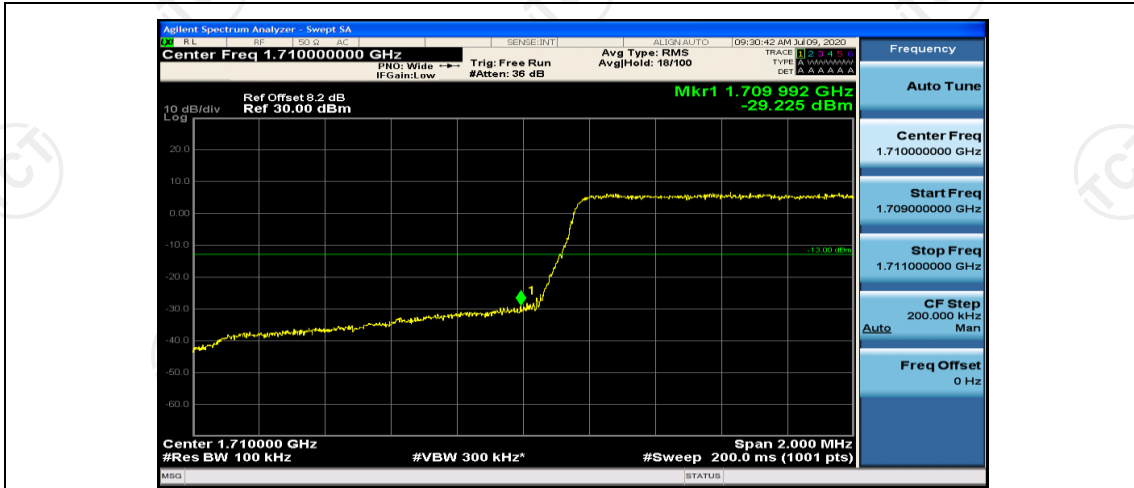

Channel Bandwidth: 20 MHz

(Channel Bandwidth:20 MHz)_MCH_16QAM_100RB#0

(Channel Bandwidth:20 MHz)_HCH_16QAM_100RB#0

Appendix D: Band Edge

Test Graphs

Channel Bandwidth: 1.4 MHz

(Channel Bandwidth: 1.4 MHz)_LCH_QPSK_6RB#0

(Channel Bandwidth: 1.4 MHz)_HCH_QPSK_6RB#0

(Channel Bandwidth: 1.4 MHz)_LCH_16QAM_6RB#0

(Channel Bandwidth: 1.4 MHz)_HCH_16QAM_6RB#0

Channel Bandwidth: 3 MHz

(Channel Bandwidth: 3 MHz)_HCH_QPSK_15RB#0

(Channel Bandwidth: 3 MHz)_LCH_16QAM_15RB#0