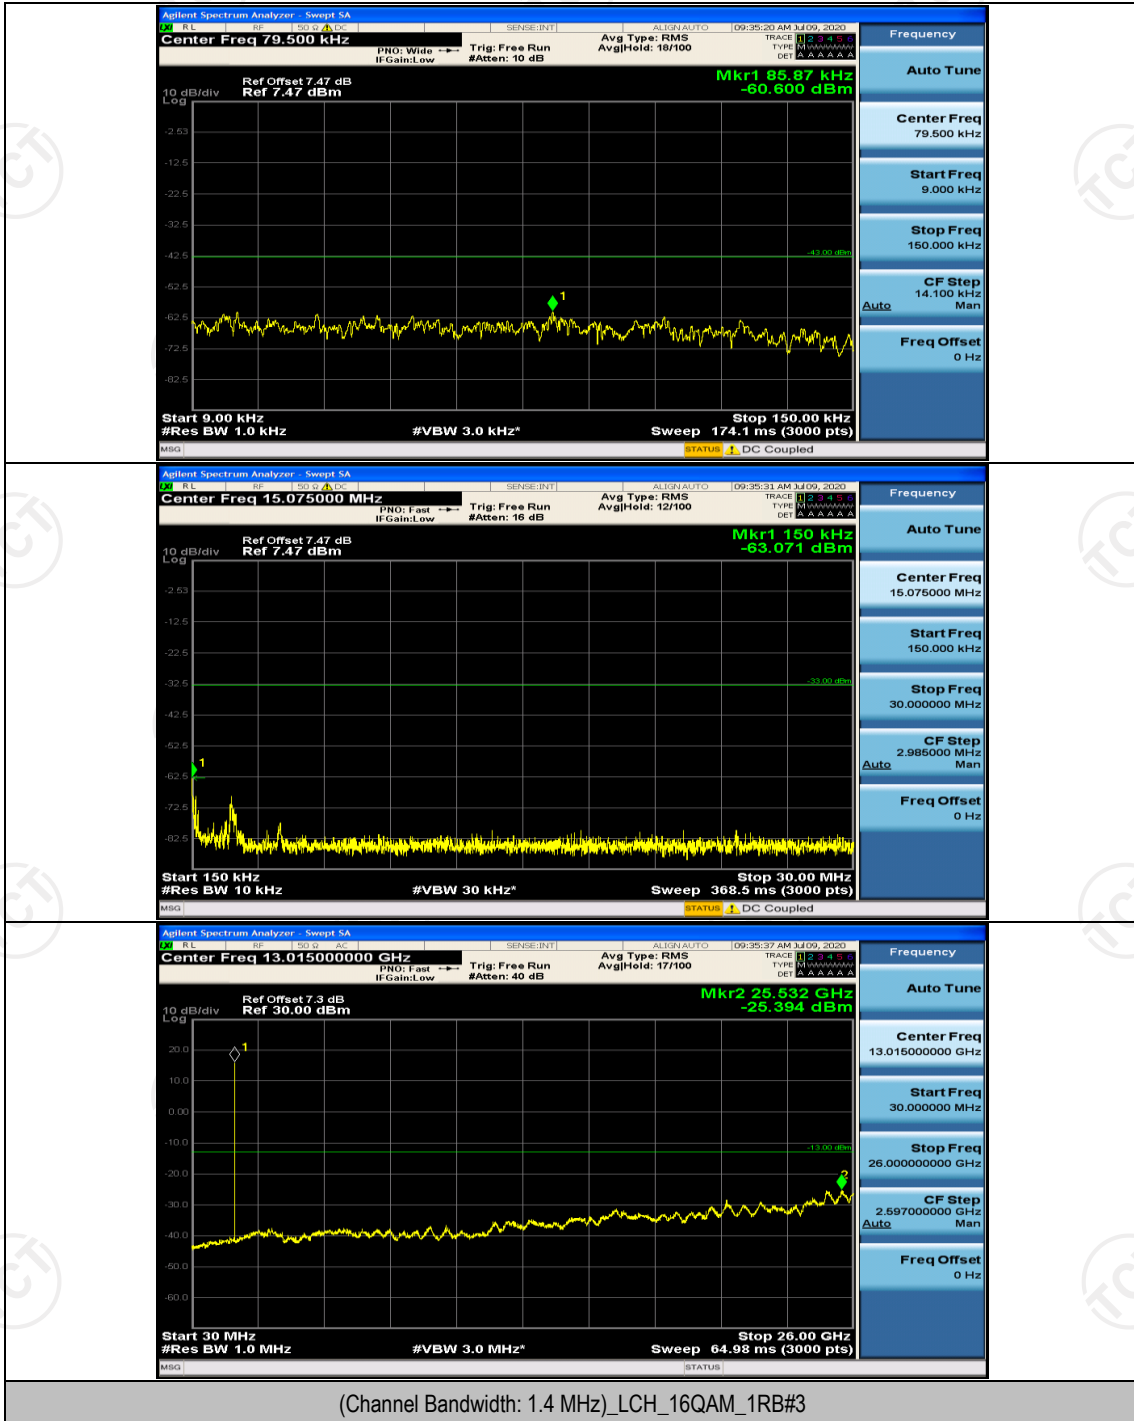

(Channel Bandwidth:15 MHz)_LCH_16QAM_75RB#0

(Channel Bandwidth:15 MHz)_HCH_16QAM_75RB#0

Channel Bandwidth: 20 MHz

(Channel Bandwidth:20 MHz)_LCH_QPSK_100RB#0

(Channel Bandwidth:20 MHz)_HCH_QPSK_100RB#0

(Channel Bandwidth:20 MHz)_LCH_16QAM_100RB#0

(Channel Bandwidth:20 MHz)_HCH_16QAM_100RB#0

Appendix E: Conducted Spurious Emission

Test Graphs

Channel Bandwidth: 1.4 MHz

Channel Bandwidth: 3 MHz

(Channel Bandwidth: 3 MHz)_LCH_QPSK_1RB#0