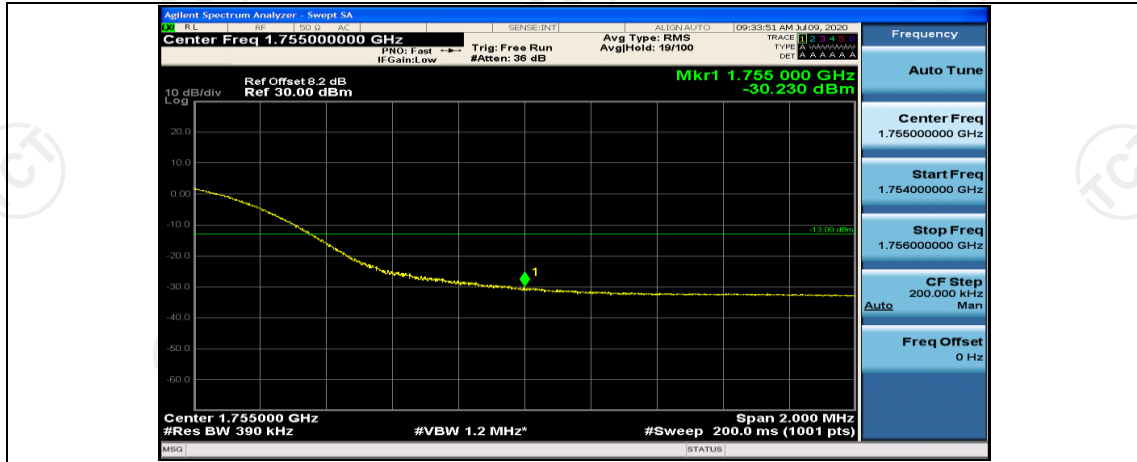

(Channel Bandwidth:20 MHz)_HCH_16QAM_100RB#0