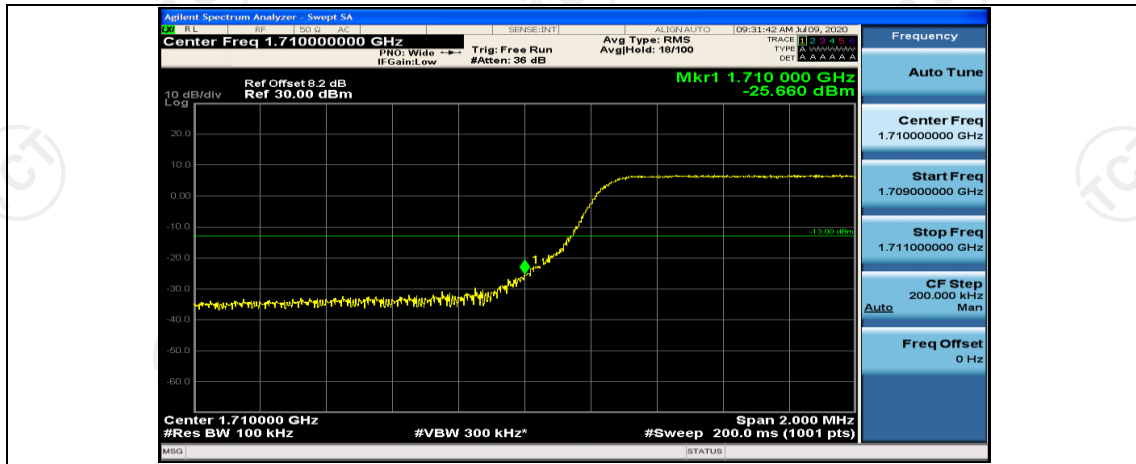

(Channel Bandwidth: 5 MHz)_LCH_QPSK_25RB#0