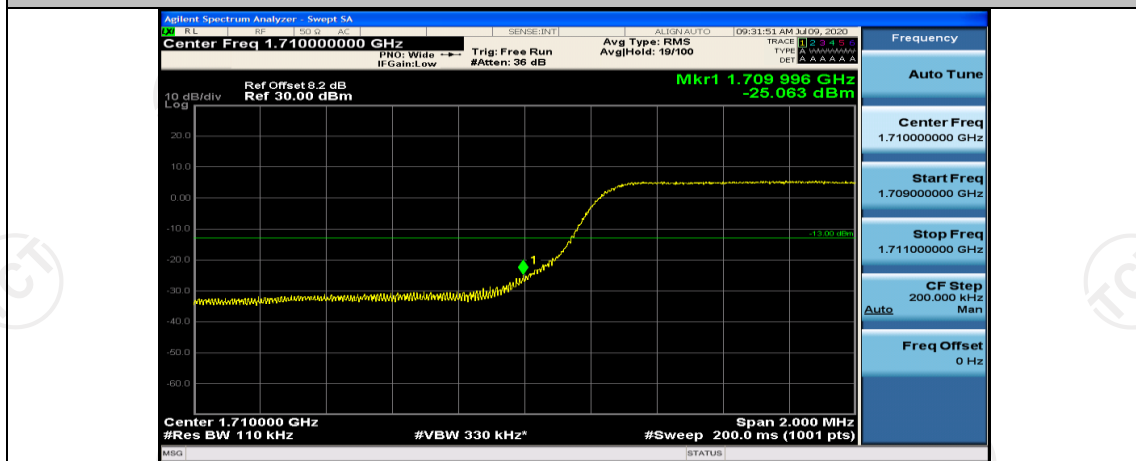

(Channel Bandwidth: 3 MHz)_HCH_16QAM_15RB#0

Channel Bandwidth: 5 MHz

(Channel Bandwidth: 5 MHz)_LCH_QPSK_25RB#0

(Channel Bandwidth: 5 MHz)_HCH_QPSK_25RB#0

(Channel Bandwidth: 5 MHz)_LCH_16QAM_25RB#0

(Channel Bandwidth: 5 MHz)_HCH_16QAM_25RB#0