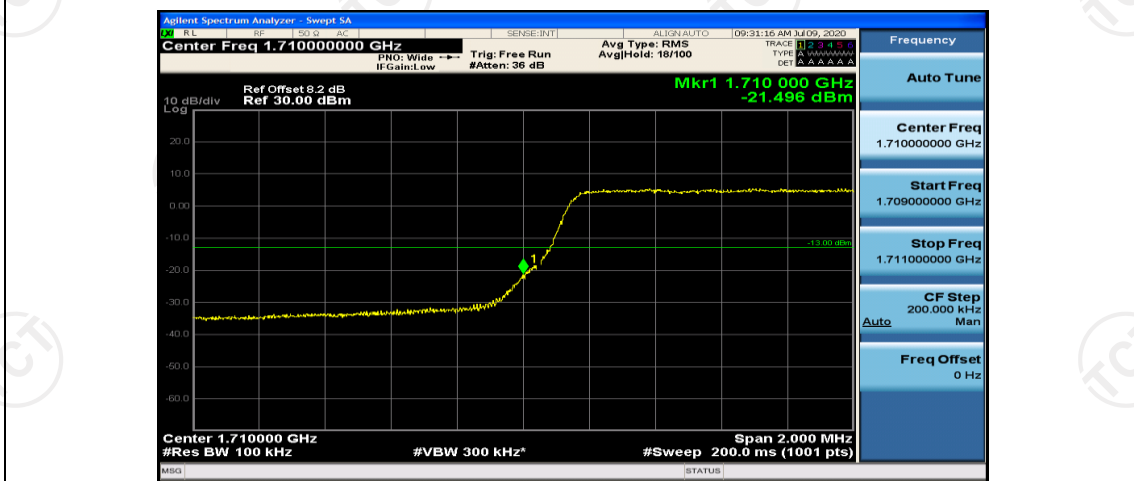

(Channel Bandwidth: 1.4 MHz)_HCH_QPSK_6RB#0

(Channel Bandwidth: 1.4 MHz)_LCH_16QAM_6RB#0

(Channel Bandwidth: 1.4 MHz)_HCH_16QAM_6RB#0

Channel Bandwidth: 3 MHz

(Channel Bandwidth: 3 MHz)_HCH_QPSK_15RB#0

(Channel Bandwidth: 3 MHz)_LCH_16QAM_15RB#0

(Channel Bandwidth: 3 MHz)_HCH_16QAM_15RB#0

Channel Bandwidth: 5 MHz

(Channel Bandwidth: 5 MHz)_LCH_QPSK_25RB#0

(Channel Bandwidth: 5 MHz)_HCH_QPSK_25RB#0

(Channel Bandwidth: 5 MHz)_LCH_16QAM_25RB#0

(Channel Bandwidth: 5 MHz)_HCH_16QAM_25RB#0