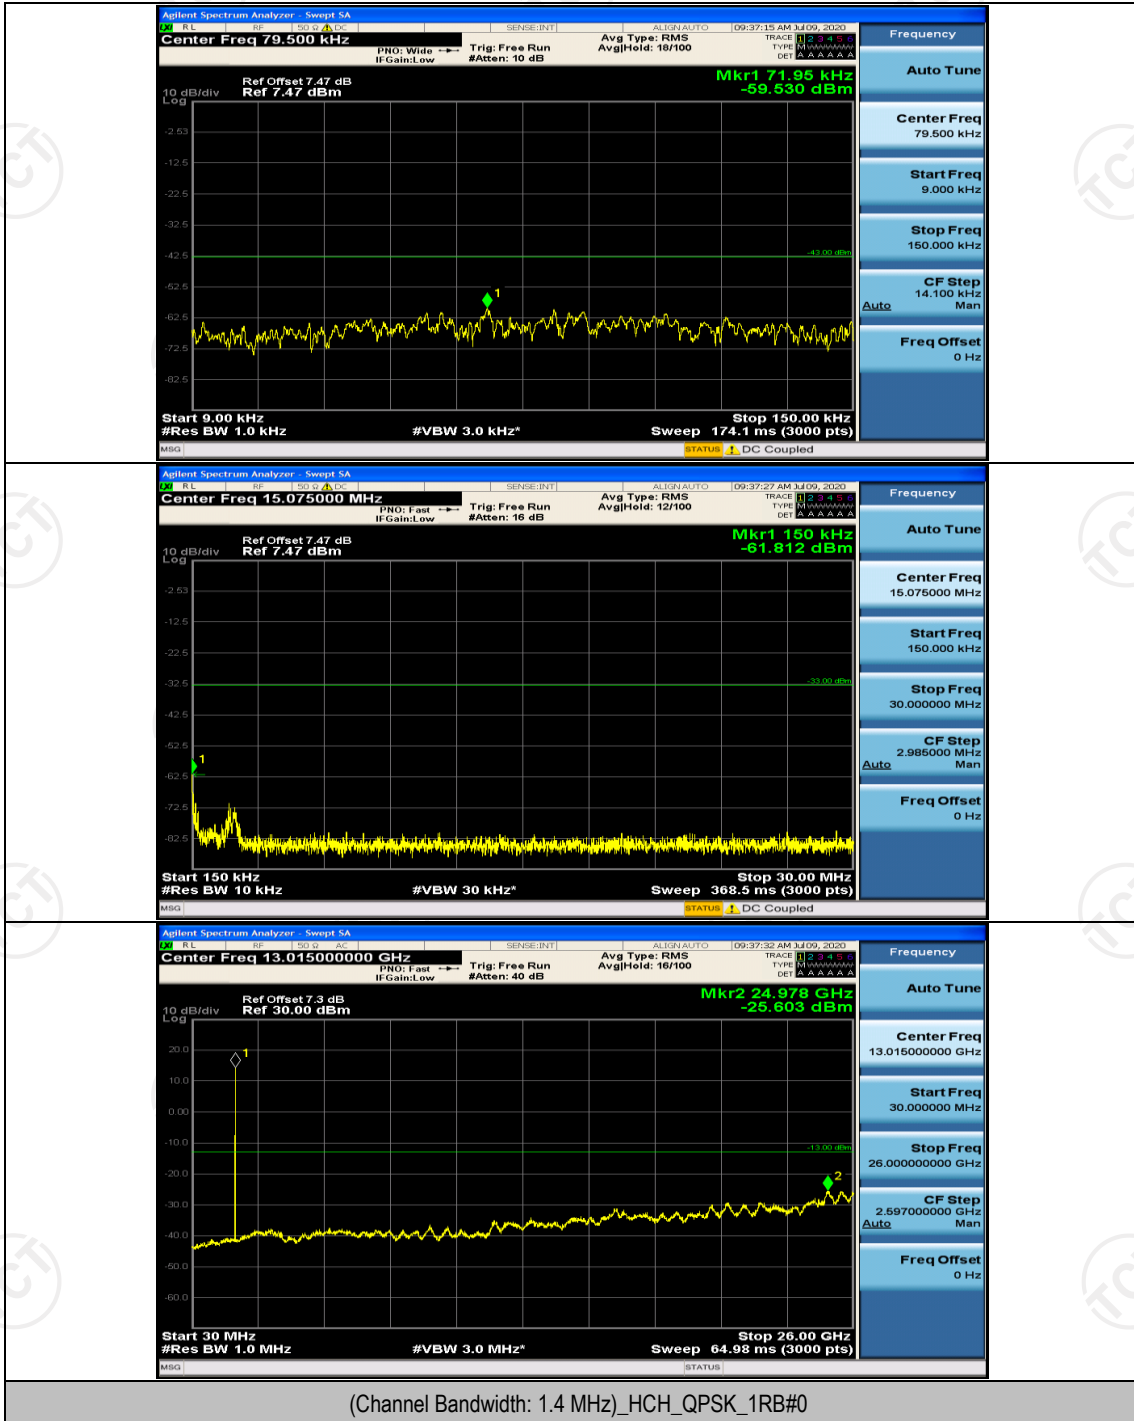

(Channel Bandwidth:20 MHz)_HCH_16QAM_100RB#0

Appendix E: Conducted Spurious Emission

Test Graphs

Channel Bandwidth: 1.4 MHz

Channel Bandwidth: 3 MHz

(Channel Bandwidth: 3 MHz)_LCH_QPSK_1RB#0