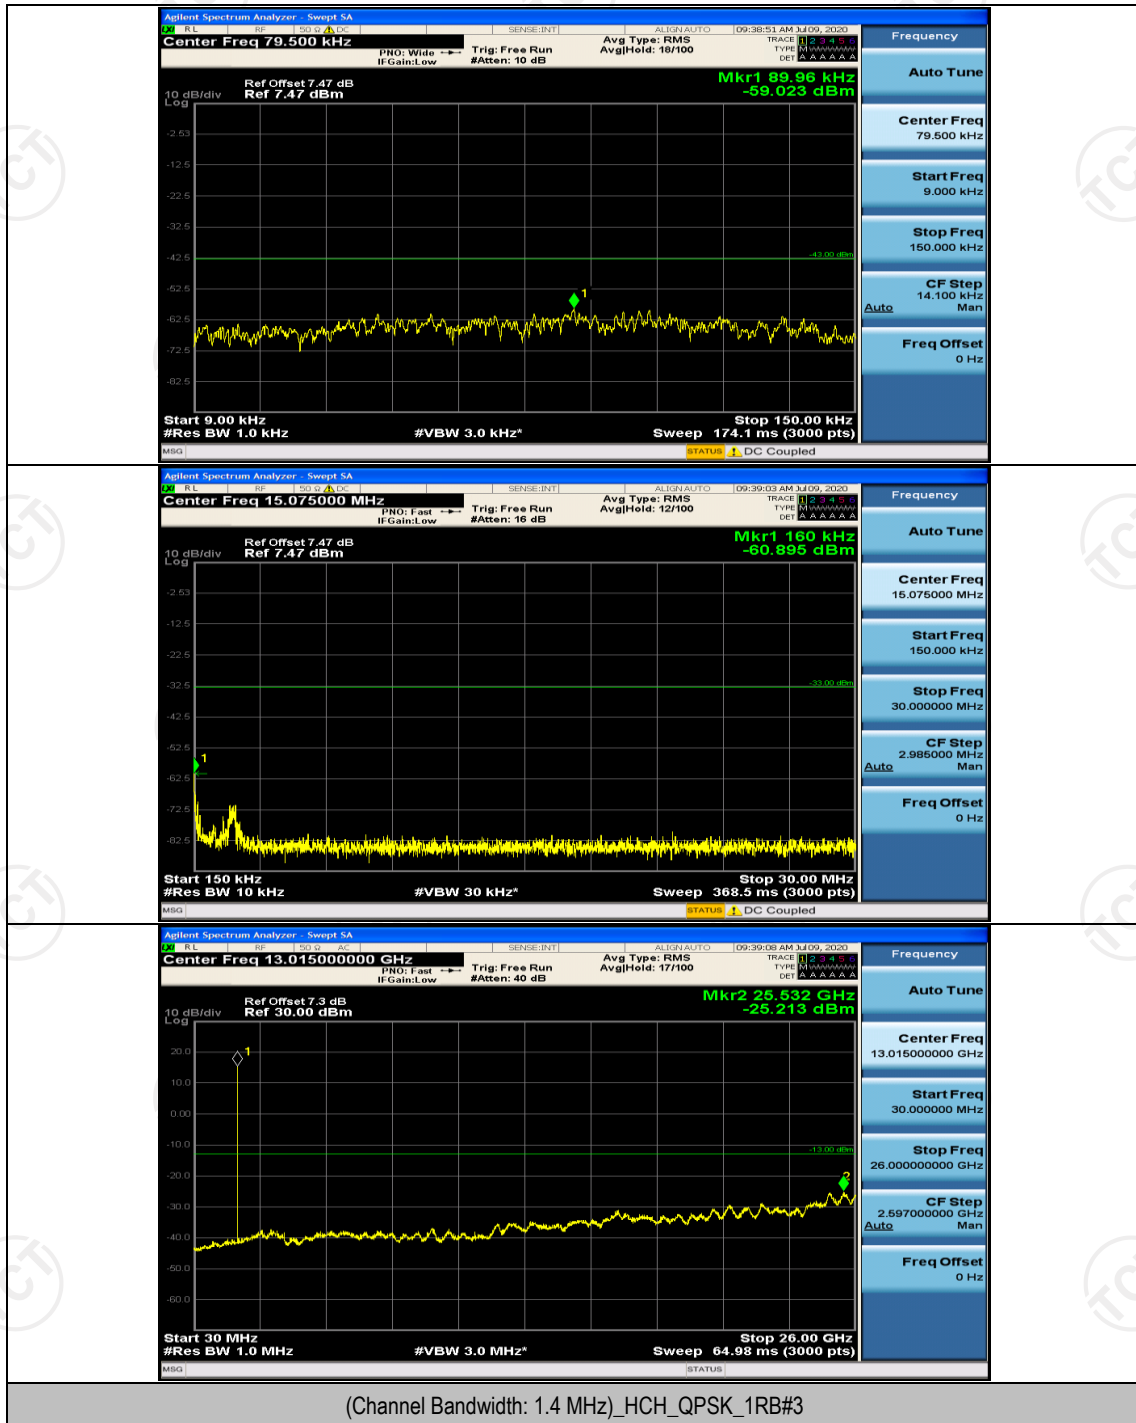

(Channel Bandwidth:20 MHz)_HCH_16QAM_100RB#0

Appendix E: Conducted Spurious Emission

Test Graphs

Channel Bandwidth: 1.4 MHz

Channel Bandwidth: 3 MHz

(Channel Bandwidth: 3 MHz)_LCH_QPSK_1RB#0