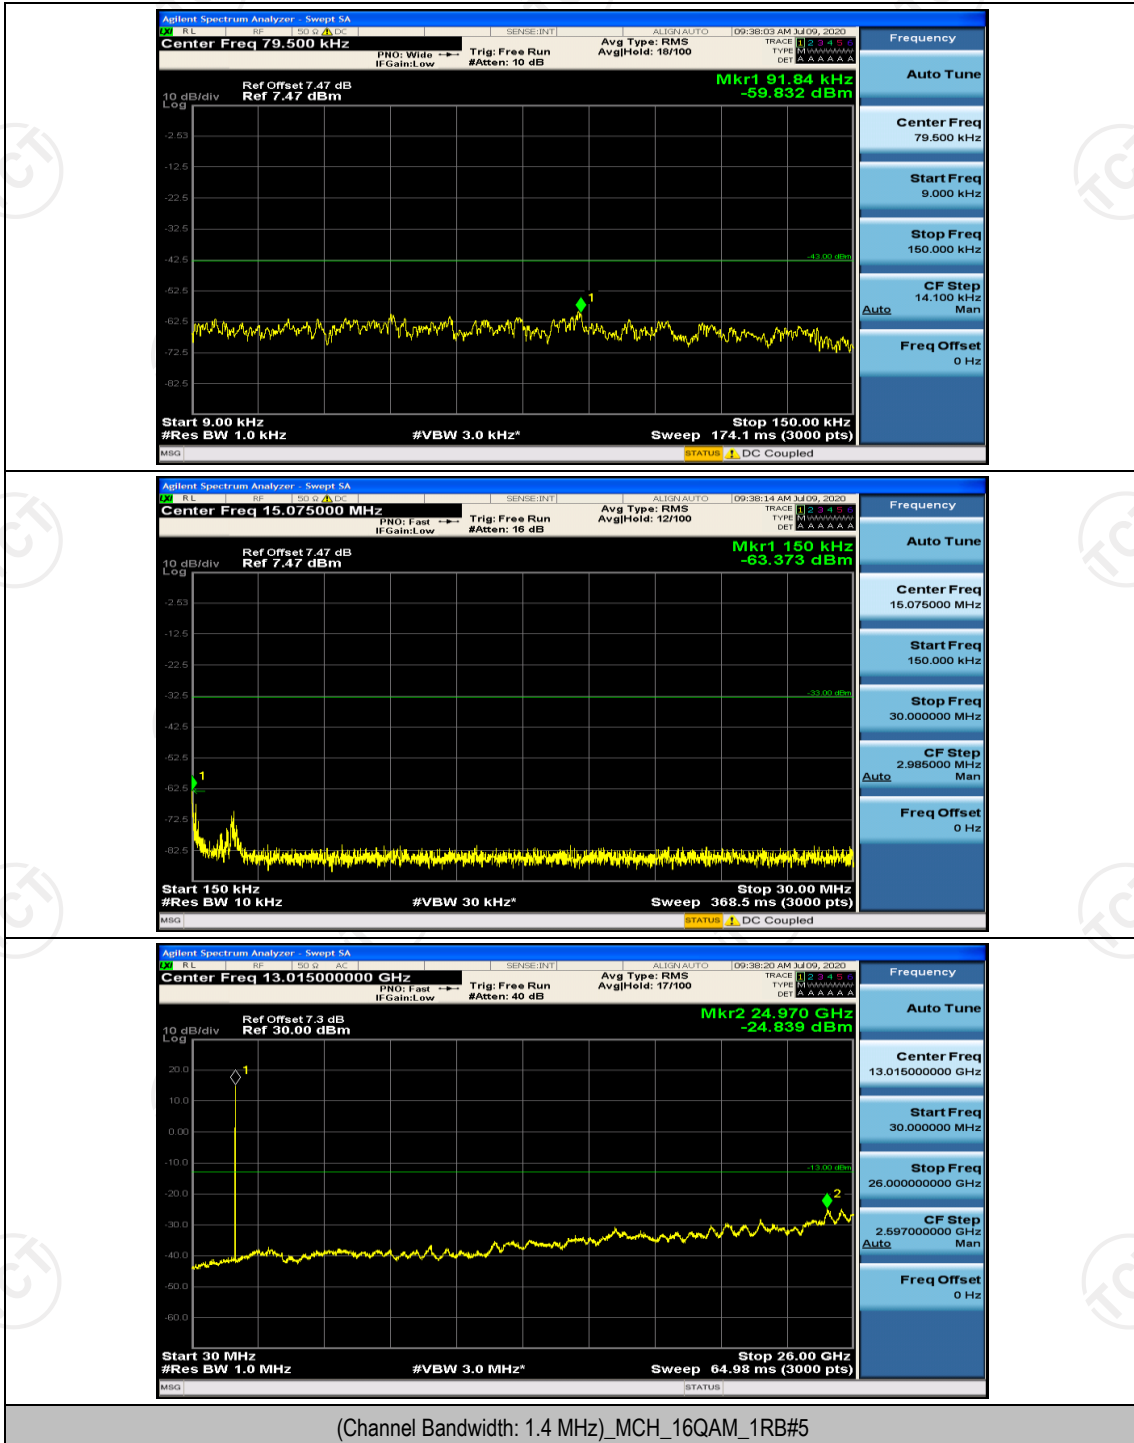

(Channel Bandwidth:20 MHz)_HCH_16QAM_100RB#0

Appendix E: Conducted Spurious Emission

Test Graphs

Channel Bandwidth: 1.4 MHz

Channel Bandwidth: 3 MHz

(Channel Bandwidth: 3 MHz)_LCH_QPSK_1RB#0