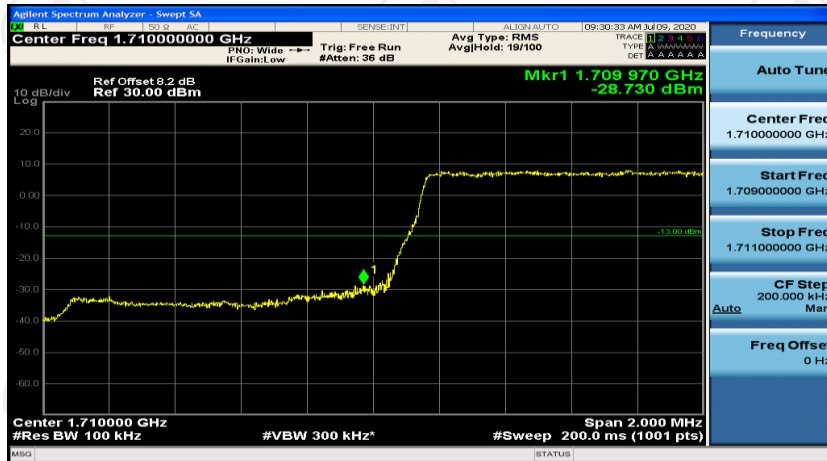

Channel Bandwidth: 20 MHz

(Channel Bandwidth:20 MHz)_MCH_16QAM_100RB#0

(Channel Bandwidth:20 MHz)_HCH_16QAM_100RB#0

Appendix D: Band Edge

Test Graphs

Channel Bandwidth: 1.4 MHz

(Channel Bandwidth: 1.4 MHz)_LCH_QPSK_6RB#0

(Channel Bandwidth: 1.4 MHz)_HCH_QPSK_6RB#0

(Channel Bandwidth: 1.4 MHz)_LCH_16QAM_6RB#0

(Channel Bandwidth: 1.4 MHz)_HCH_16QAM_6RB#0

Channel Bandwidth: 3 MHz

(Channel Bandwidth: 3 MHz)_HCH_QPSK_15RB#0

(Channel Bandwidth: 3 MHz)_LCH_16QAM_15RB#0