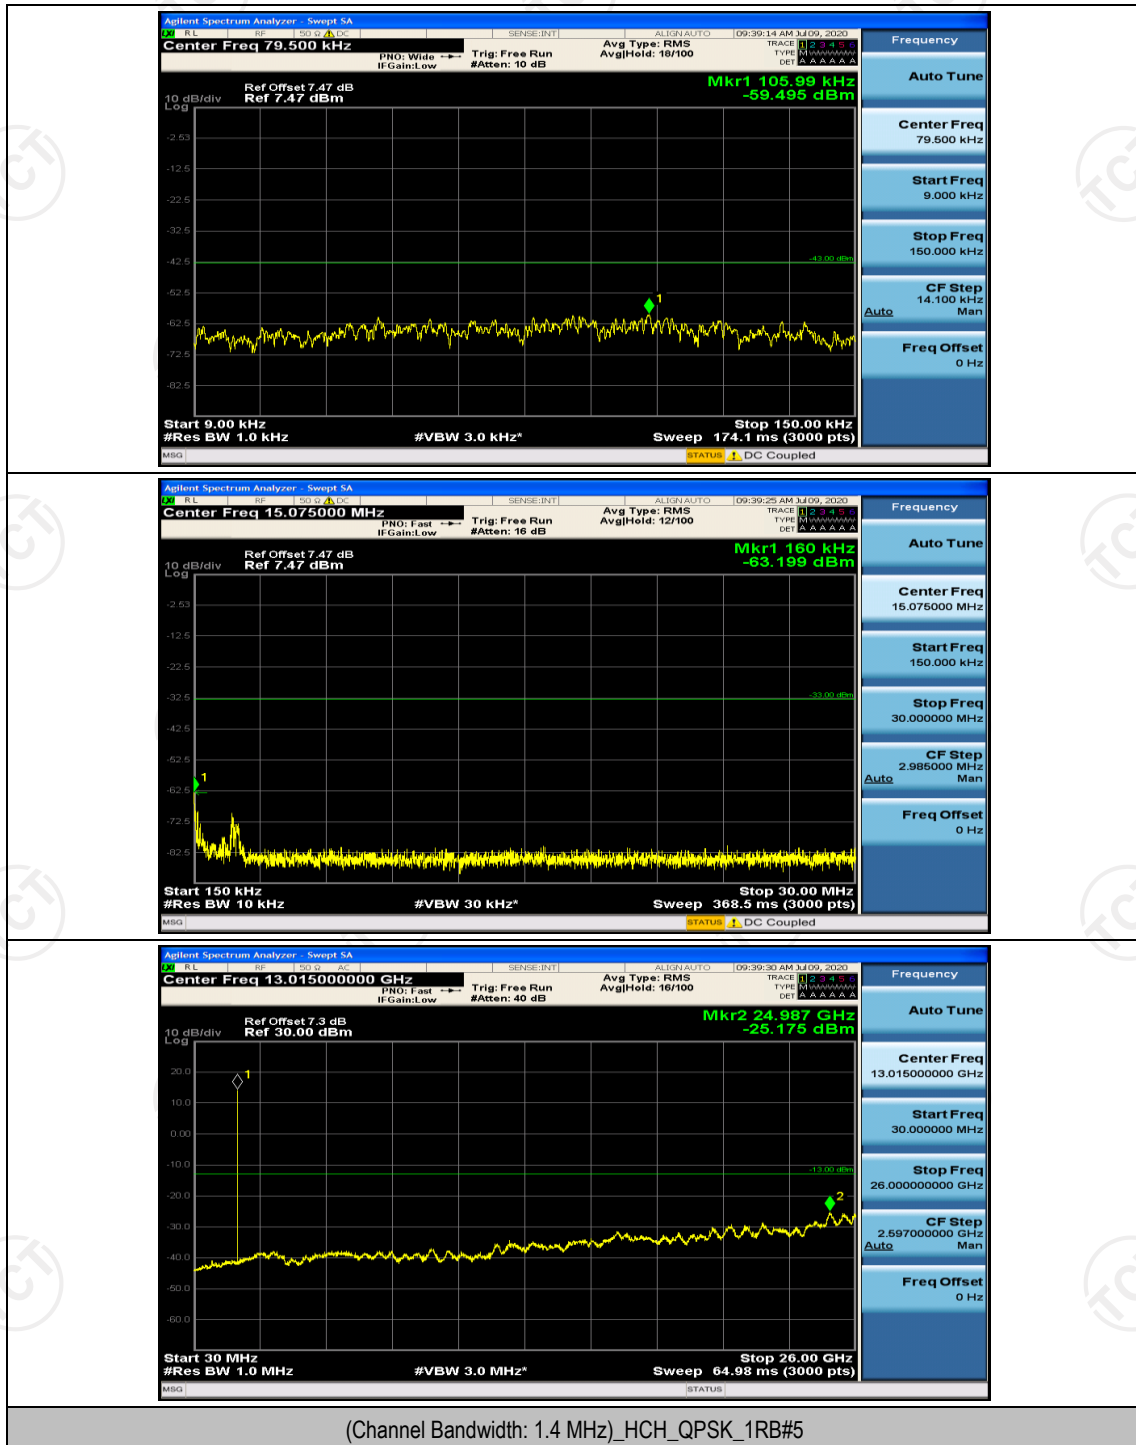

(Channel Bandwidth:20 MHz)_HCH_16QAM_100RB#0

Appendix E: Conducted Spurious Emission

Test Graphs

Channel Bandwidth: 1.4 MHz

Channel Bandwidth: 3 MHz

(Channel Bandwidth: 3 MHz)_LCH_QPSK_1RB#0