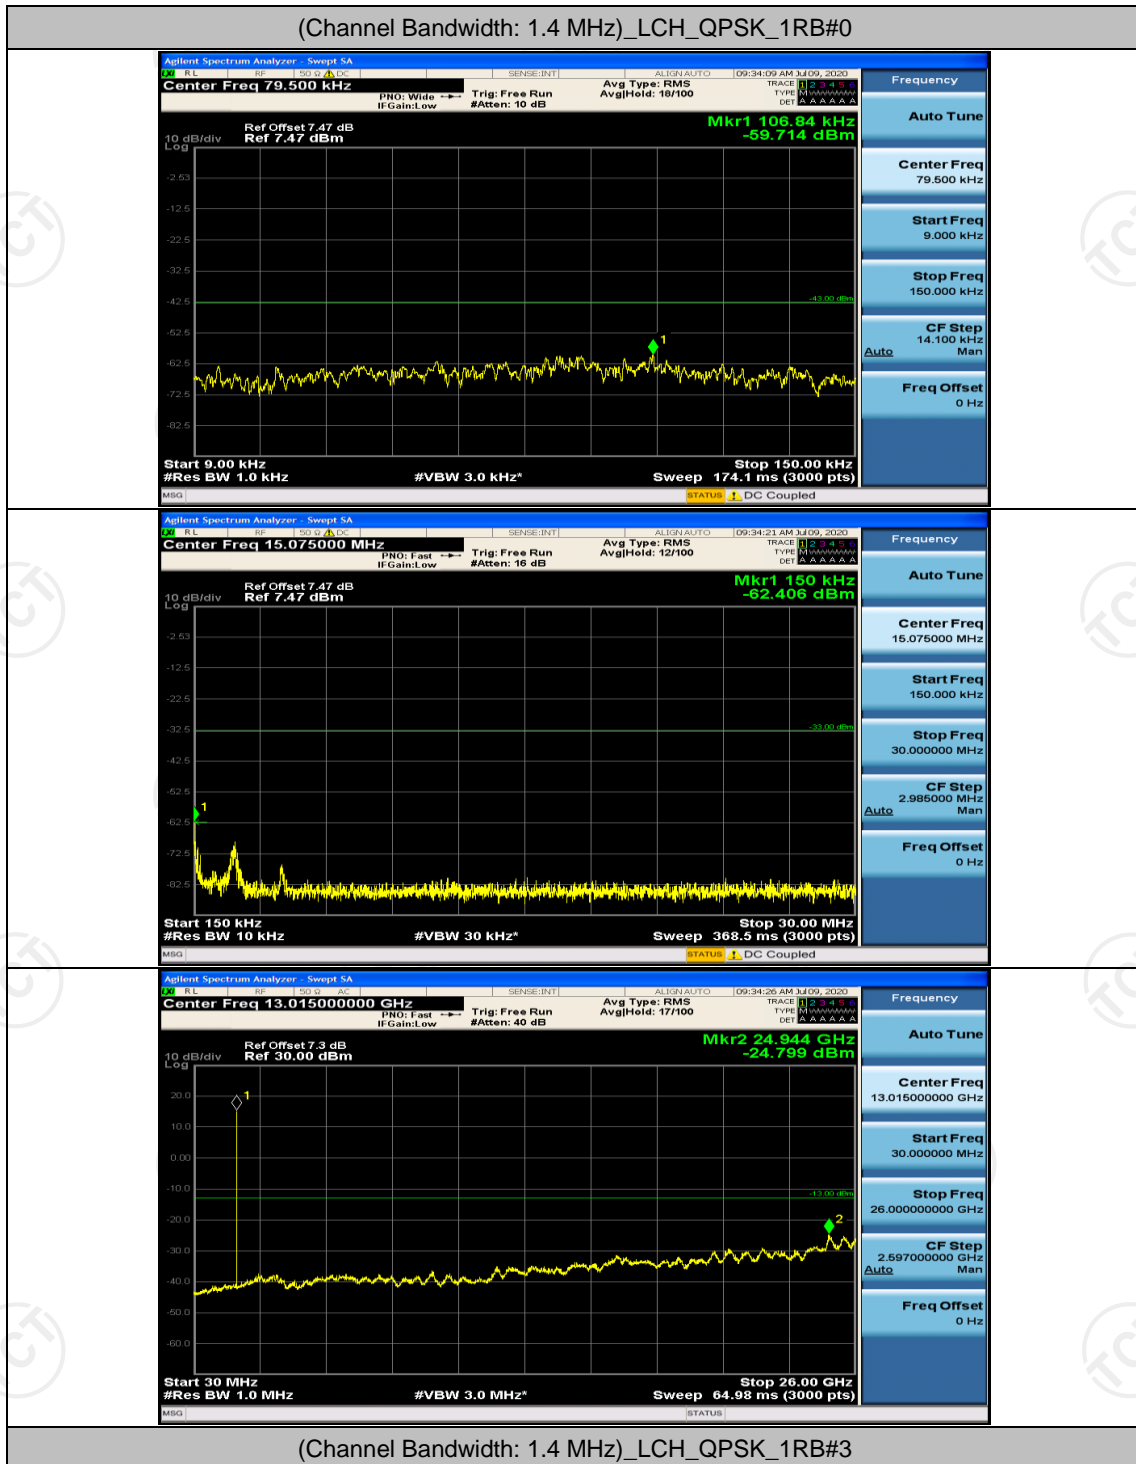

(Channel Bandwidth:15 MHz)_LCH_16QAM_75RB#0

(Channel Bandwidth:15 MHz)_HCH_16QAM_75RB#0

Channel Bandwidth: 20 MHz

(Channel Bandwidth:20 MHz)_LCH_QPSK_100RB#0

(Channel Bandwidth:20 MHz)_HCH_QPSK_100RB#0

(Channel Bandwidth:20 MHz)_LCH_16QAM_100RB#0

(Channel Bandwidth:20 MHz)_HCH_16QAM_100RB#0

Appendix E: Conducted Spurious Emission

Test Graphs

Channel Bandwidth: 1.4 MHz

Channel Bandwidth: 3 MHz

(Channel Bandwidth: 3 MHz)_LCH_QPSK_1RB#0