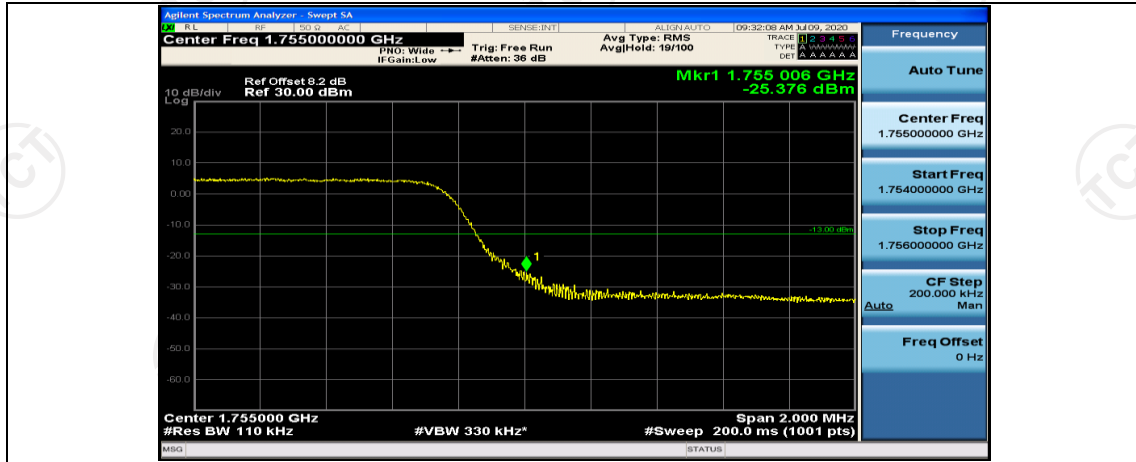

(Channel Bandwidth: 3 MHz)_HCH_16QAM_15RB#0

Channel Bandwidth: 5 MHz

(Channel Bandwidth: 5 MHz)_LCH_QPSK_25RB#0

(Channel Bandwidth: 5 MHz)_HCH_QPSK_25RB#0

(Channel Bandwidth: 5 MHz)_LCH_16QAM_25RB#0

(Channel Bandwidth: 5 MHz)_HCH_16QAM_25RB#0