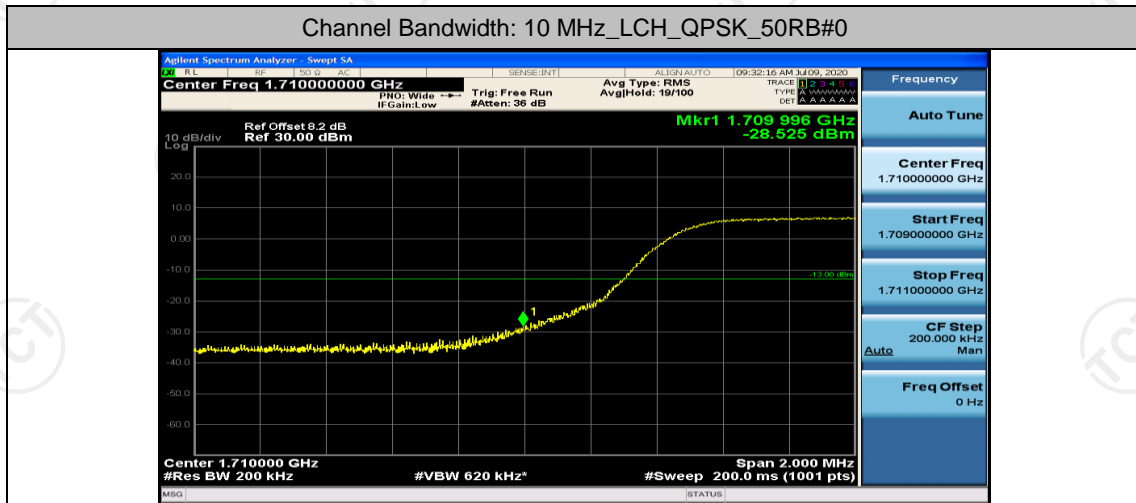

Channel Bandwidth: 10 MHz

Channel Bandwidth: 10 MHz_LCH_16QAM_50RB#0