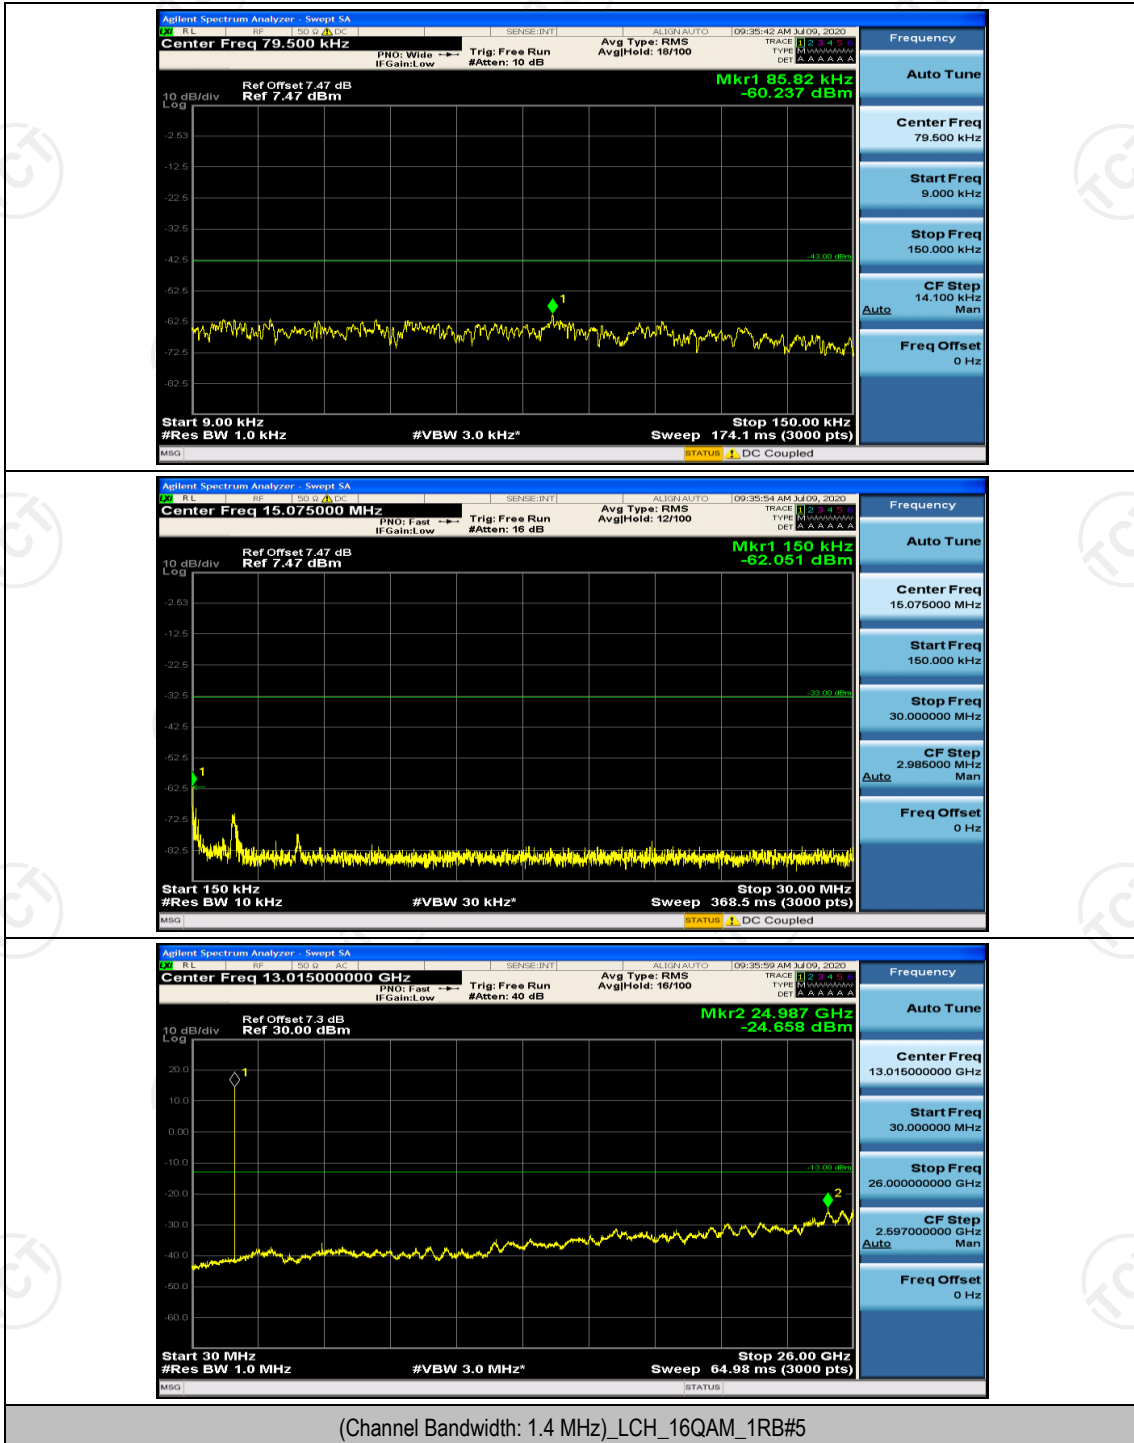

(Channel Bandwidth:20 MHz)_HCH_16QAM_100RB#0

Appendix E: Conducted Spurious Emission

Test Graphs

Channel Bandwidth: 1.4 MHz

Channel Bandwidth: 3 MHz

(Channel Bandwidth: 3 MHz)_LCH_QPSK_1RB#0