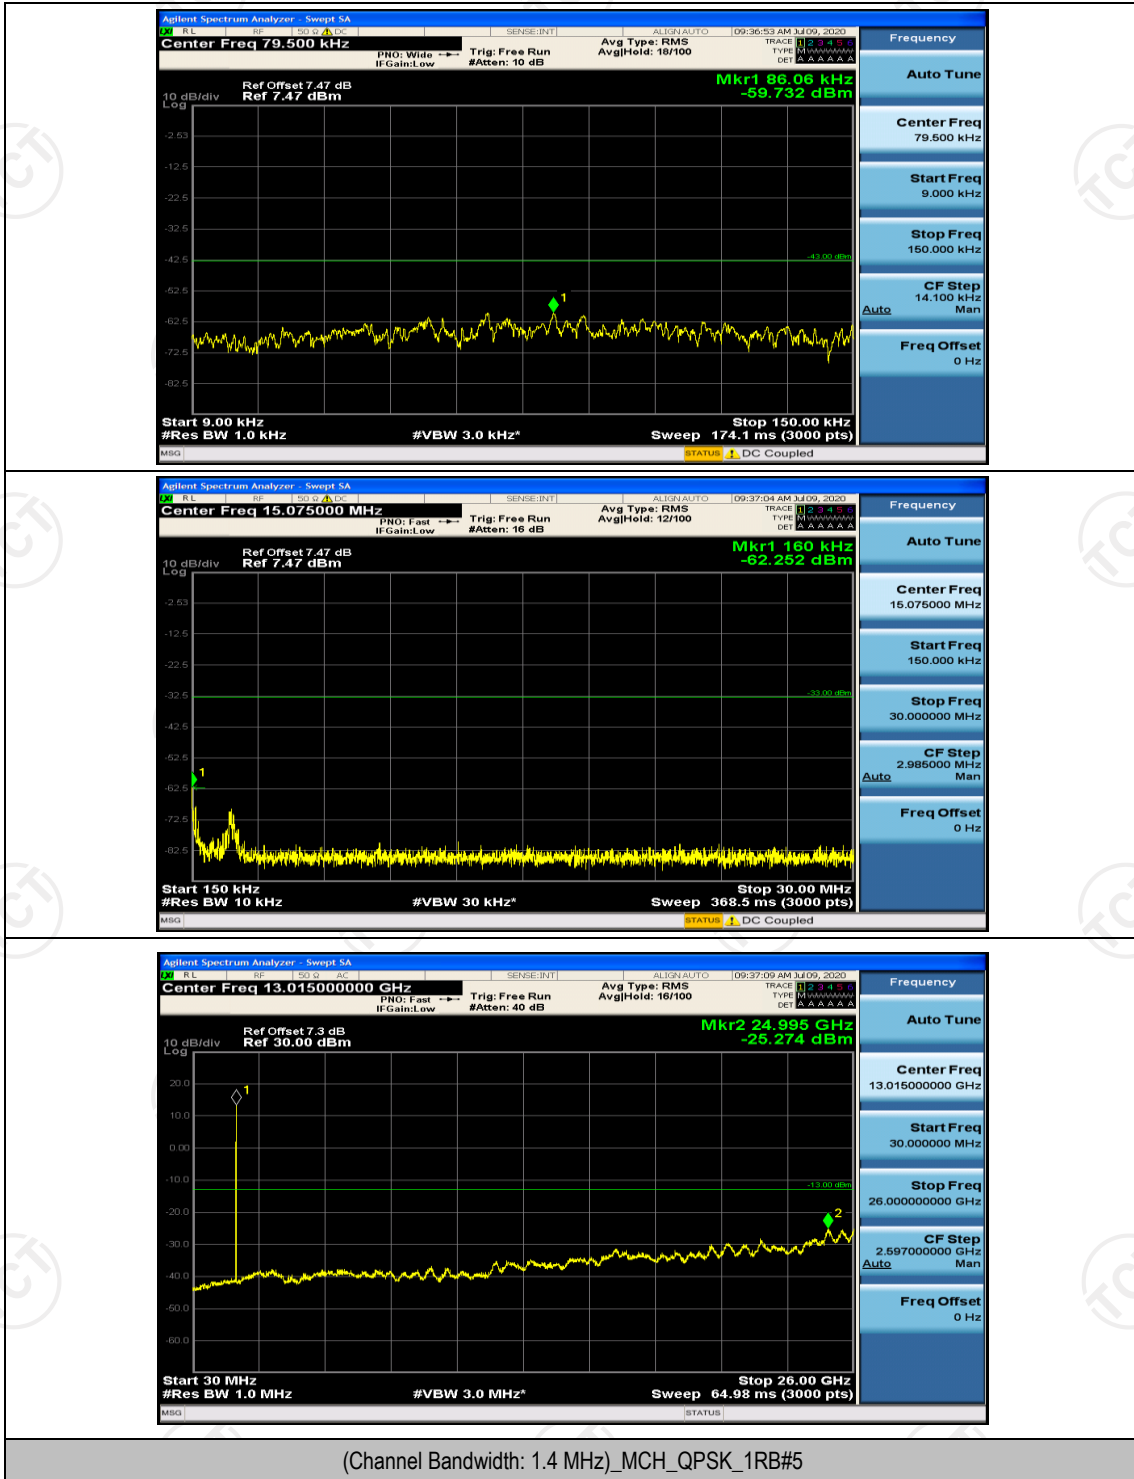

(Channel Bandwidth:15 MHz)_LCH_16QAM_75RB#0

(Channel Bandwidth:15 MHz)_HCH_16QAM_75RB#0

Channel Bandwidth: 20 MHz

(Channel Bandwidth:20 MHz)_LCH_QPSK_100RB#0

(Channel Bandwidth:20 MHz)_HCH_QPSK_100RB#0

(Channel Bandwidth:20 MHz)_LCH_16QAM_100RB#0

(Channel Bandwidth:20 MHz)_HCH_16QAM_100RB#0

Appendix E: Conducted Spurious Emission

Test Graphs

Channel Bandwidth: 1.4 MHz

Channel Bandwidth: 3 MHz

(Channel Bandwidth: 3 MHz)_LCH_QPSK_1RB#0