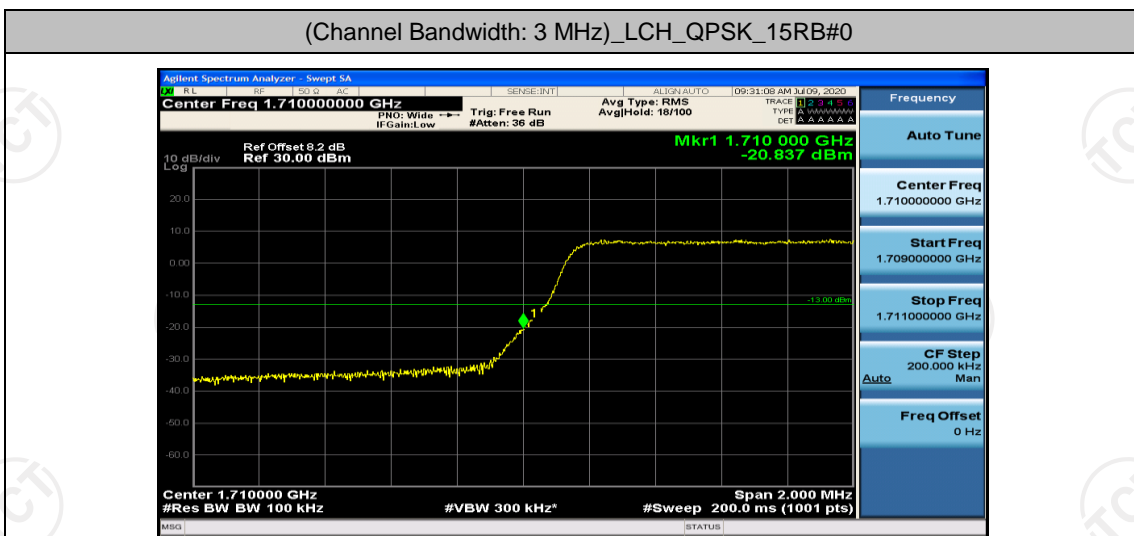

(Channel Bandwidth: 1.4 MHz)_HCH_QPSK_6RB#0

(Channel Bandwidth: 1.4 MHz)_LCH_16QAM_6RB#0

(Channel Bandwidth: 1.4 MHz)_HCH_16QAM_6RB#0

Channel Bandwidth: 3 MHz

(Channel Bandwidth: 3 MHz)_HCH_QPSK_15RB#0

(Channel Bandwidth: 3 MHz)_LCH_16QAM_15RB#0