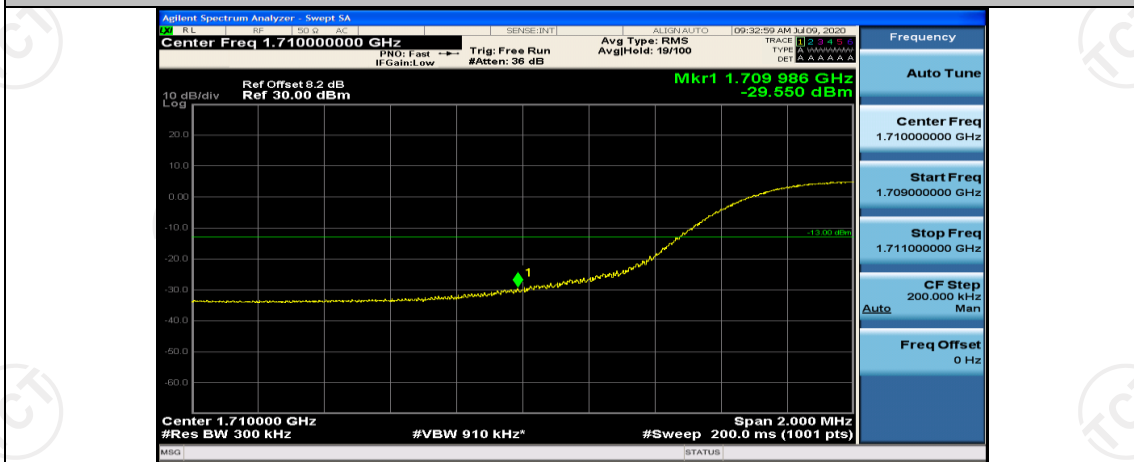

(Channel Bandwidth:15 MHz)_LCH_16QAM_75RB#0