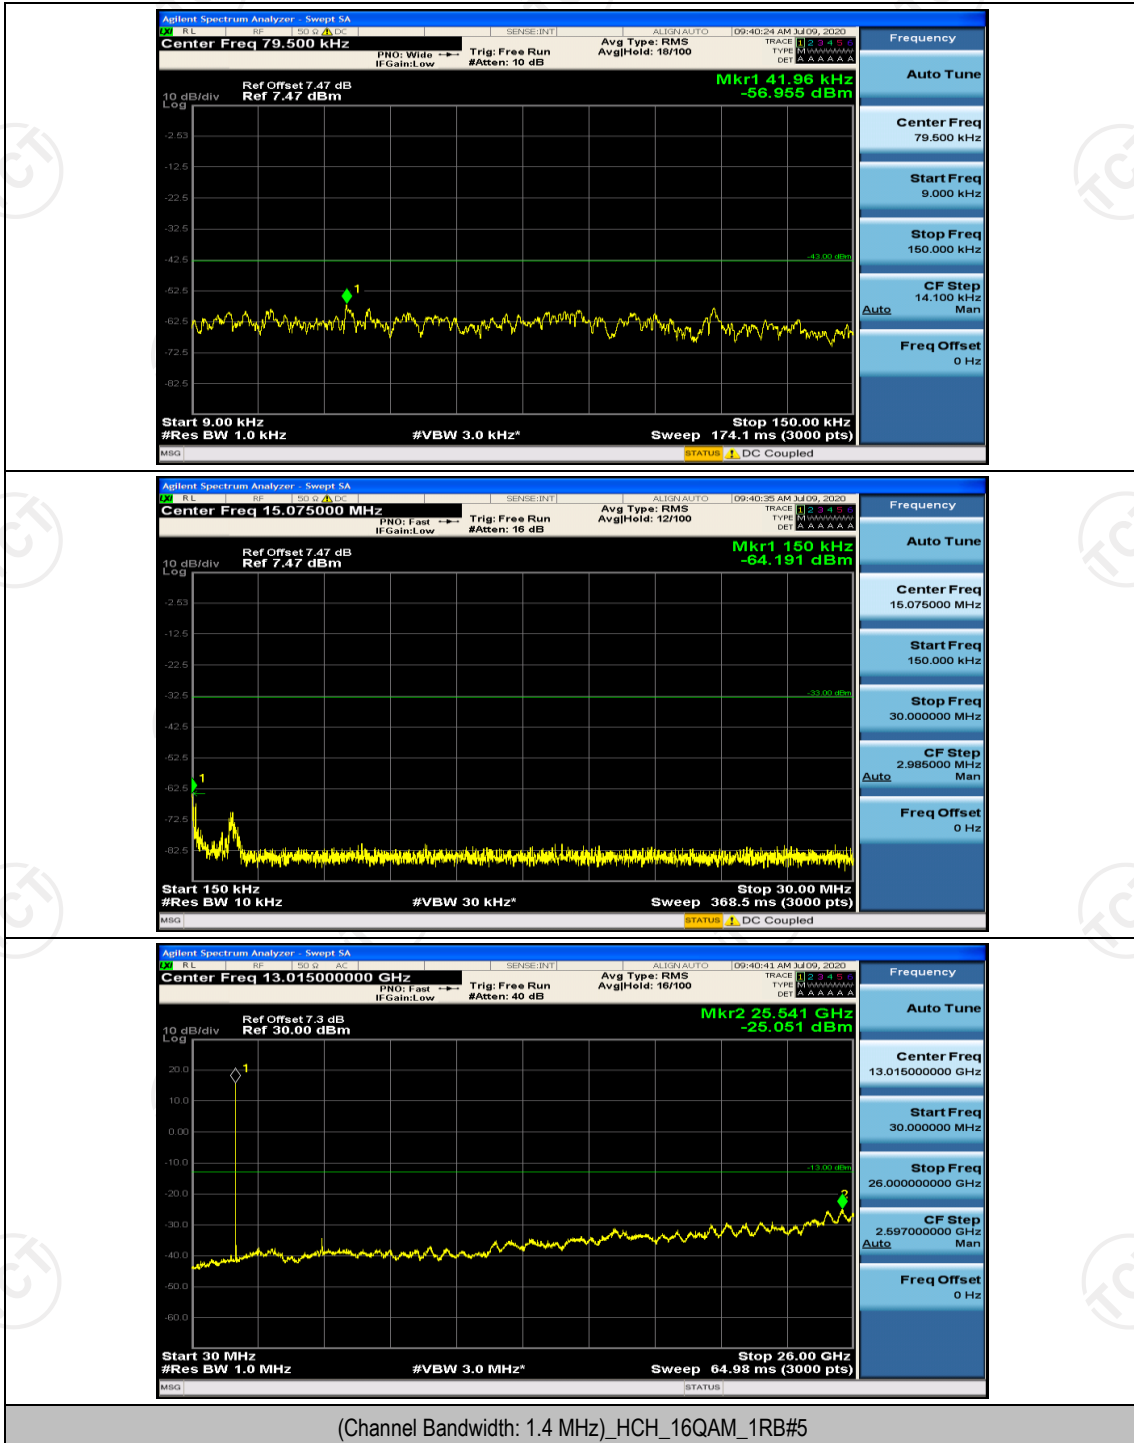

(Channel Bandwidth:20 MHz)_HCH_16QAM_100RB#0

Appendix E: Conducted Spurious Emission

Test Graphs

Channel Bandwidth: 1.4 MHz

Channel Bandwidth: 3 MHz

(Channel Bandwidth: 3 MHz)_LCH_QPSK_1RB#0