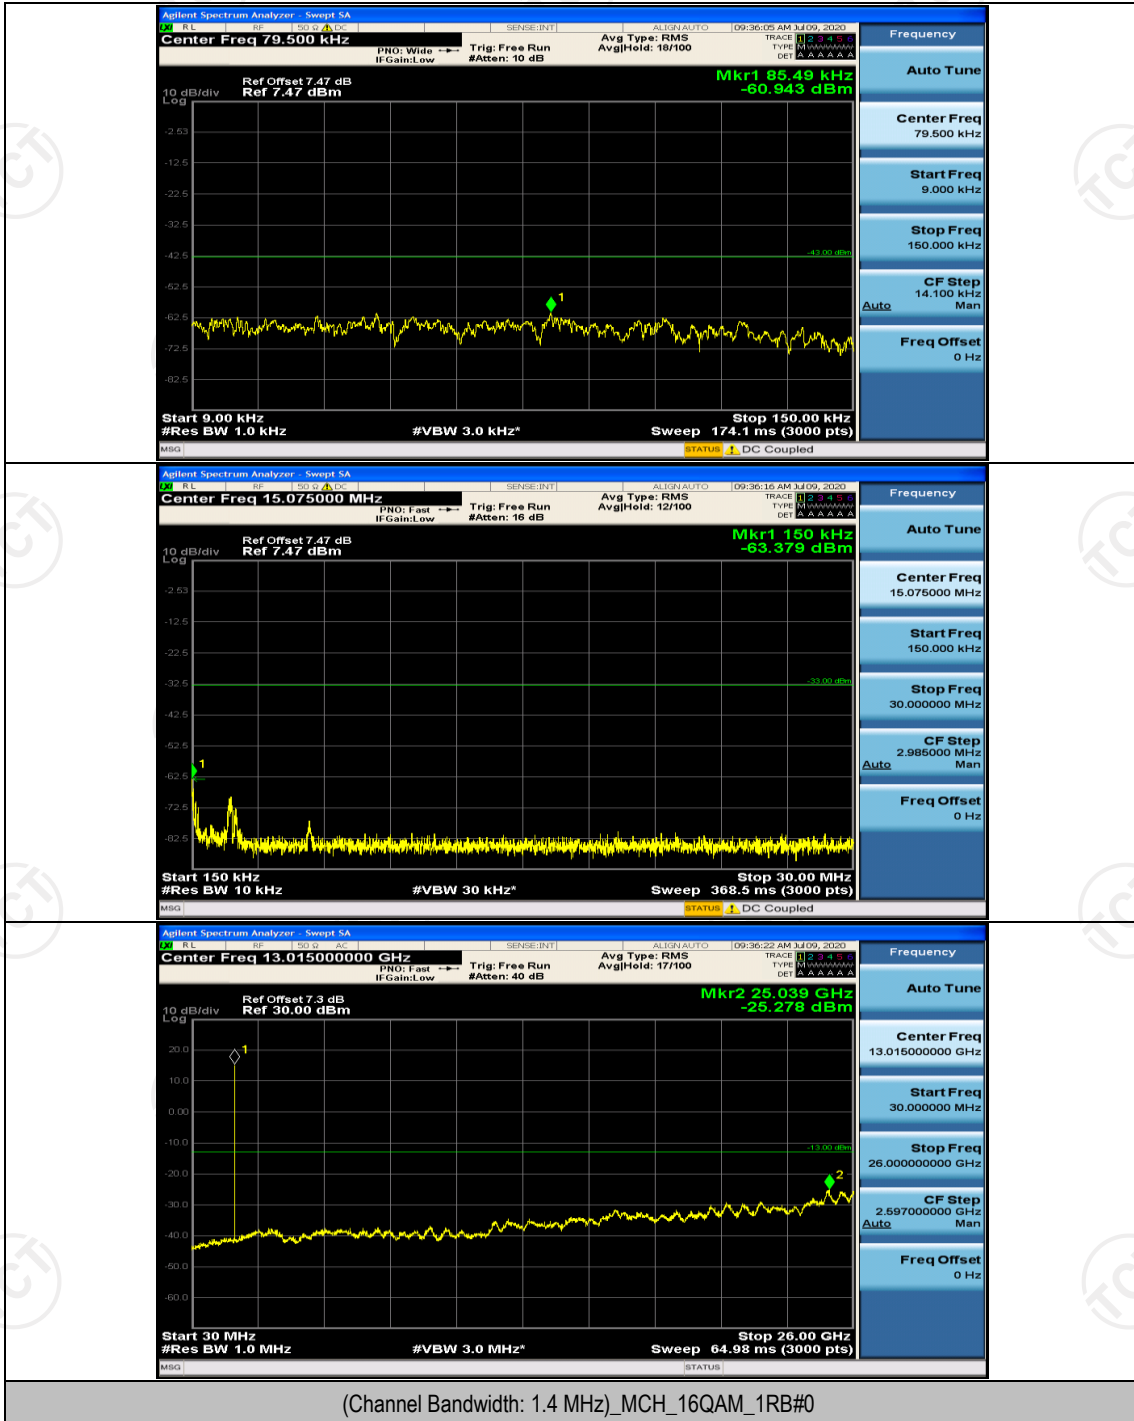

(Channel Bandwidth:20 MHz)_HCH_16QAM_100RB#0

Appendix E: Conducted Spurious Emission

Test Graphs

Channel Bandwidth: 1.4 MHz

Channel Bandwidth: 3 MHz

(Channel Bandwidth: 3 MHz)_LCH_QPSK_1RB#0