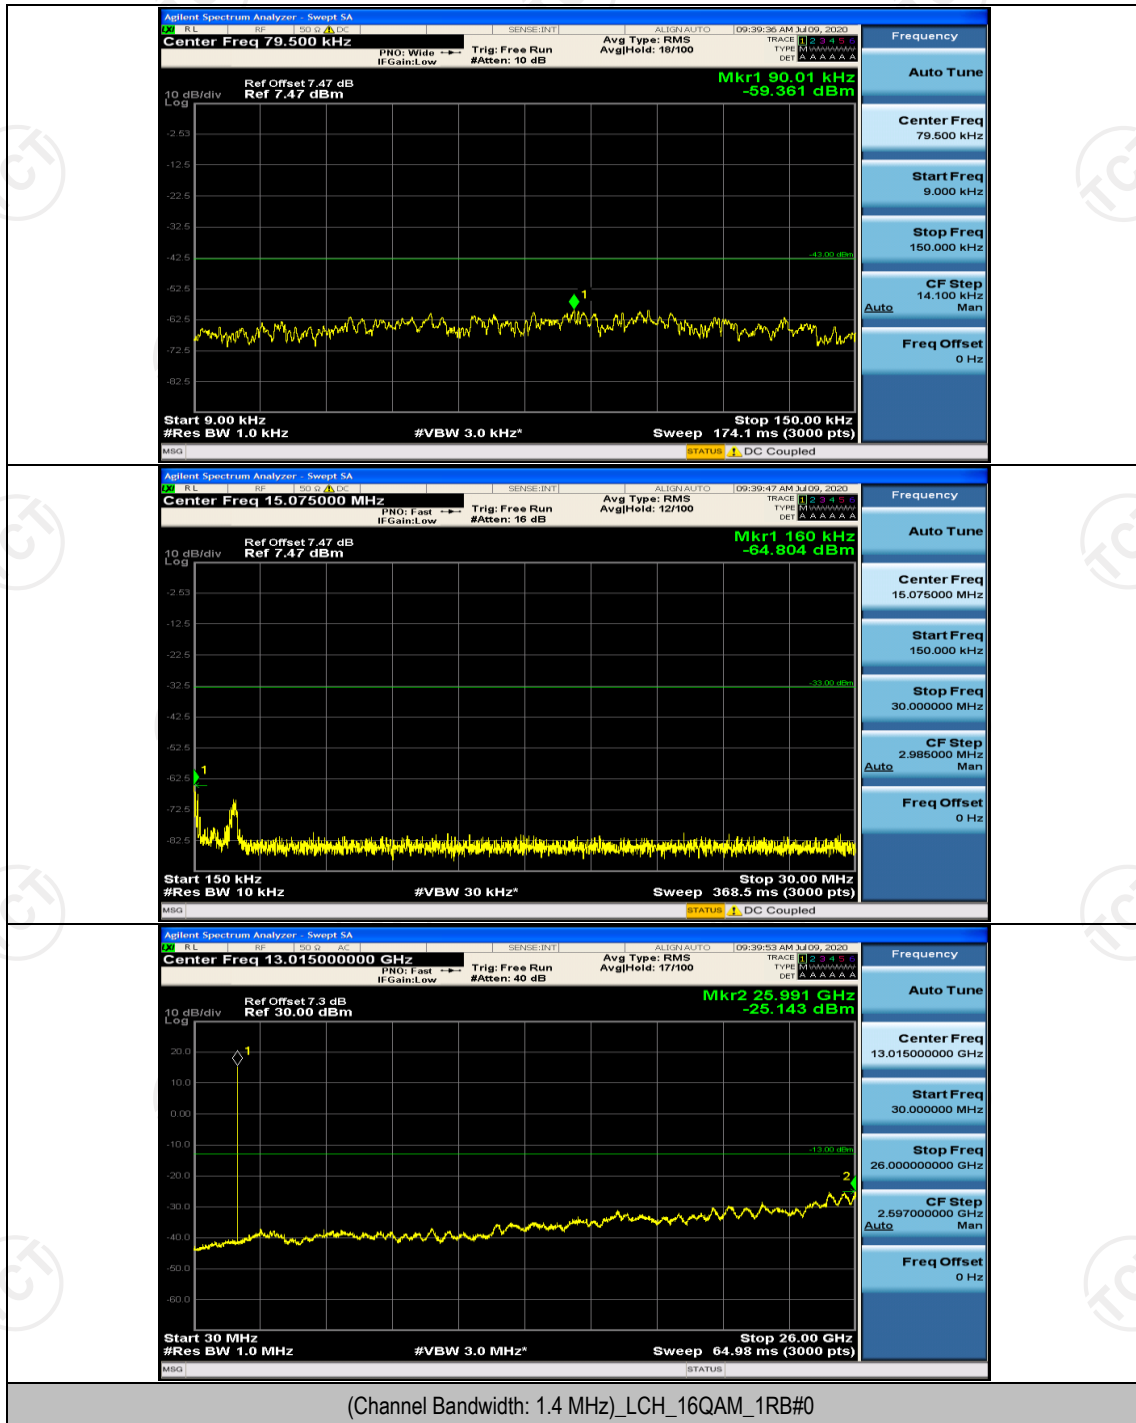

(Channel Bandwidth:20 MHz)_HCH_16QAM_100RB#0

Appendix E: Conducted Spurious Emission

Test Graphs

Channel Bandwidth: 1.4 MHz

Channel Bandwidth: 3 MHz

(Channel Bandwidth: 3 MHz)_LCH_QPSK_1RB#0