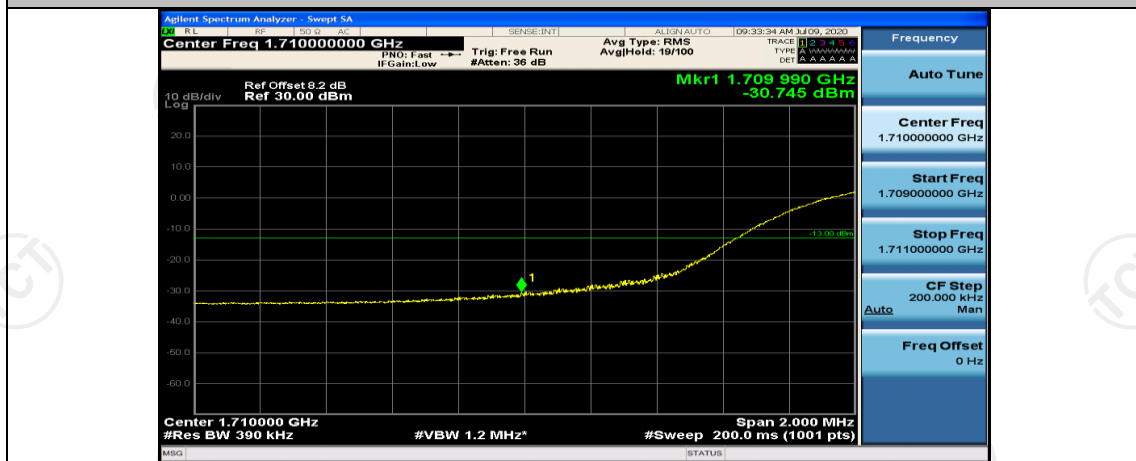

(Channel Bandwidth:15 MHz)_LCH_16QAM_75RB#0

(Channel Bandwidth:15 MHz)_HCH_16QAM_75RB#0

Channel Bandwidth: 20 MHz

(Channel Bandwidth:20 MHz)_LCH_QPSK_100RB#0

(Channel Bandwidth:20 MHz)_HCH_QPSK_100RB#0

(Channel Bandwidth:20 MHz)_LCH_16QAM_100RB#0