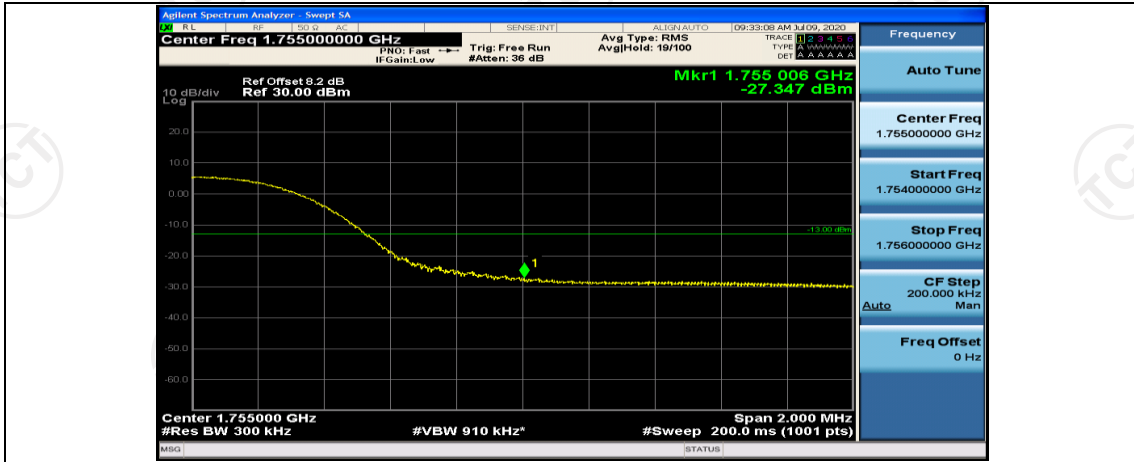

Channel Bandwidth: 10 MHz

Channel Bandwidth: 10 MHz_LCH_16QAM_50RB#0

Channel Bandwidth: 10 MHz_HCH_16QAM_50RB#0

Channel Bandwidth: 15 MHz

(Channel Bandwidth:15 MHz)_LCH_QPSK_75RB#0

(Channel Bandwidth:15 MHz)_HCH_QPSK_75RB#0