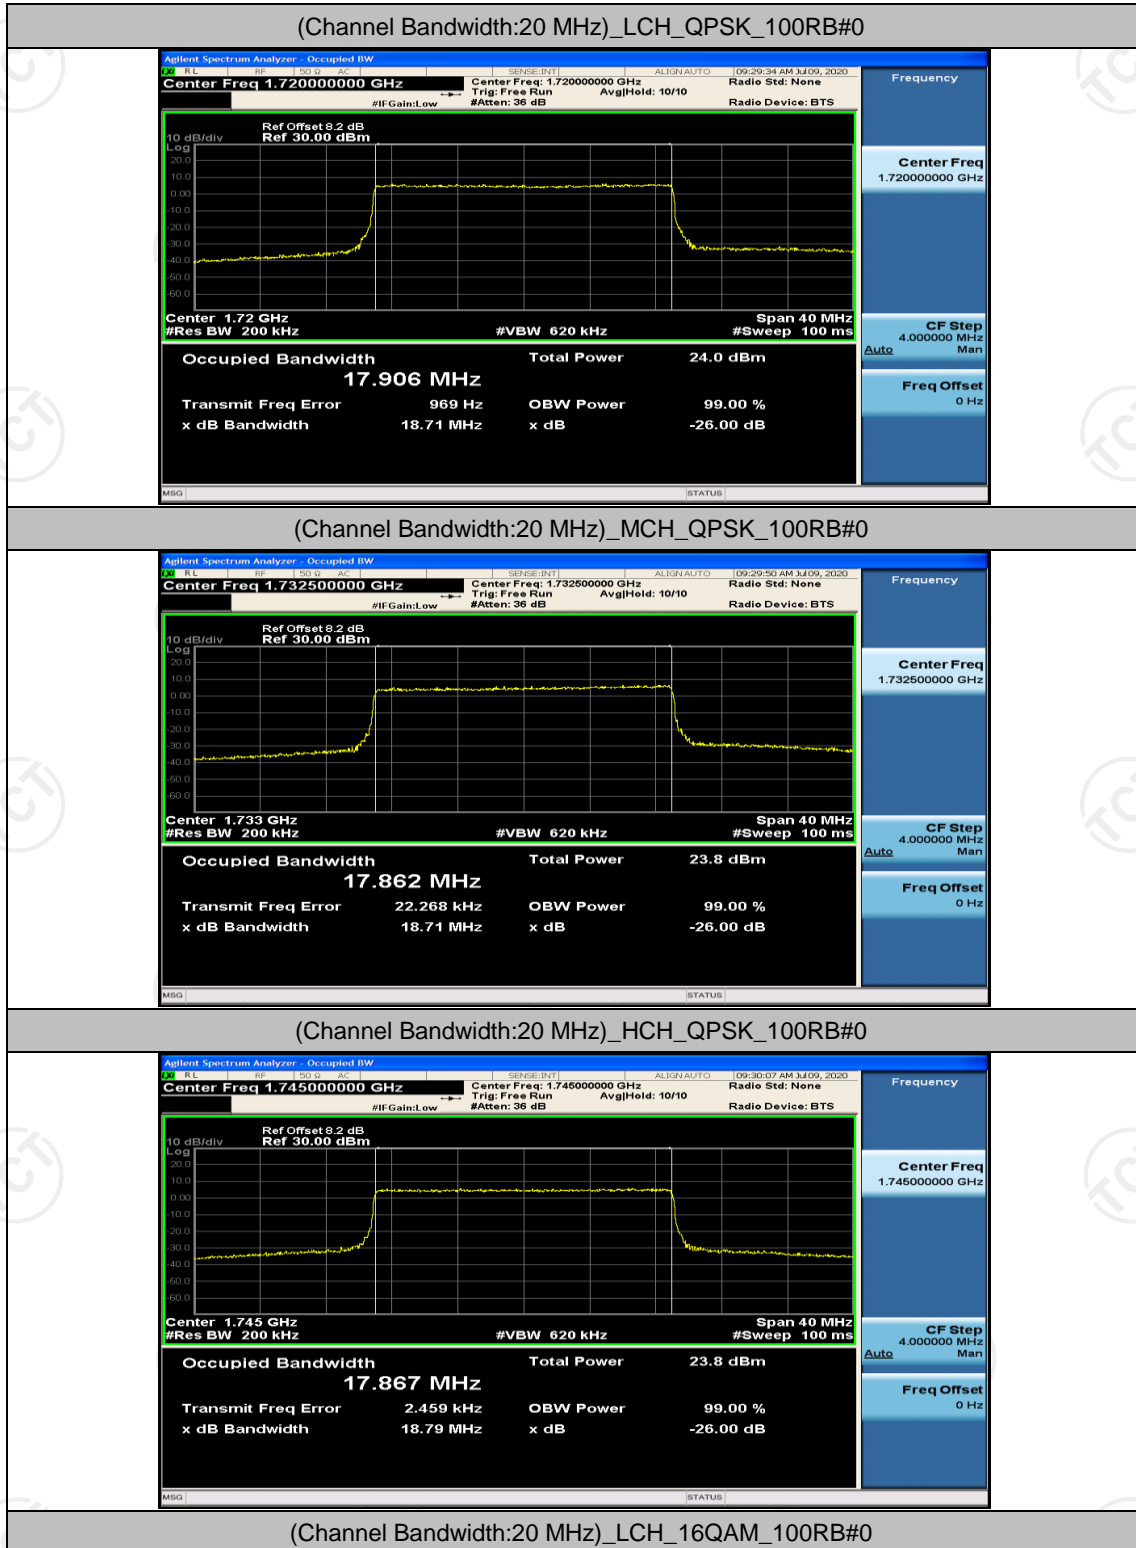

Channel Bandwidth: 20 MHz

(Channel Bandwidth:20 MHz)_MCH_16QAM_100RB#0

(Channel Bandwidth:20 MHz)_HCH_16QAM_100RB#0

Appendix D: Band Edge

Test Graphs

Channel Bandwidth: 1.4 MHz

(Channel Bandwidth: 1.4 MHz)_LCH_QPSK_6RB#0

(Channel Bandwidth: 1.4 MHz)_HCH_QPSK_6RB#0

(Channel Bandwidth: 1.4 MHz)_LCH_16QAM_6RB#0

(Channel Bandwidth: 1.4 MHz)_HCH_16QAM_6RB#0

Channel Bandwidth: 3 MHz

(Channel Bandwidth: 3 MHz)_HCH_QPSK_15RB#0

(Channel Bandwidth: 3 MHz)_LCH_16QAM_15RB#0

(Channel Bandwidth: 3 MHz)_HCH_16QAM_15RB#0

Channel Bandwidth: 5 MHz

(Channel Bandwidth: 5 MHz)_LCH_QPSK_25RB#0

(Channel Bandwidth: 5 MHz)_HCH_QPSK_25RB#0

(Channel Bandwidth: 5 MHz)_LCH_16QAM_25RB#0

(Channel Bandwidth: 5 MHz)_HCH_16QAM_25RB#0