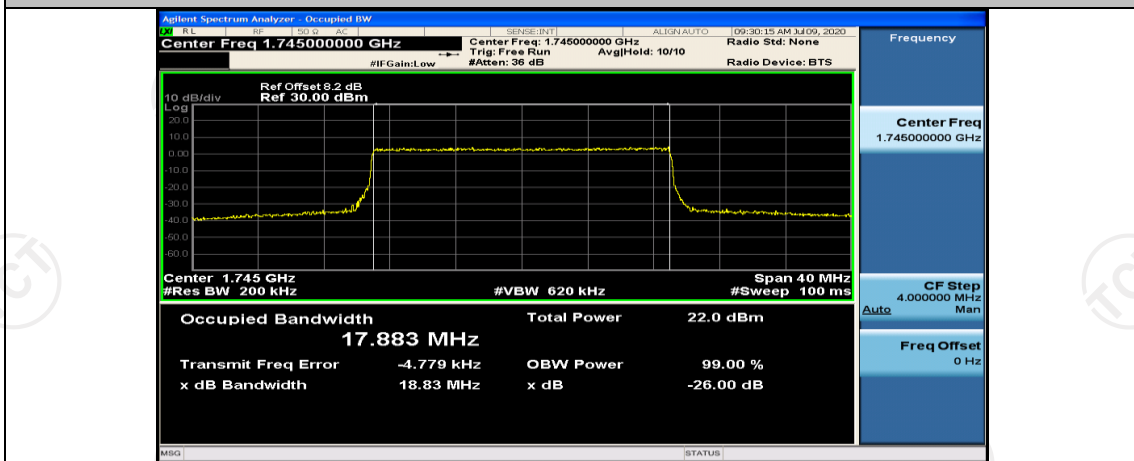

Channel Bandwidth: 20 MHz

(Channel Bandwidth:20 MHz)_MCH_16QAM_100RB#0

(Channel Bandwidth:20 MHz)_HCH_16QAM_100RB#0

Appendix D: Band Edge

Test Graphs

Channel Bandwidth: 1.4 MHz

(Channel Bandwidth: 1.4 MHz)_LCH_QPSK_6RB#0

(Channel Bandwidth: 1.4 MHz)_HCH_QPSK_6RB#0

(Channel Bandwidth: 1.4 MHz)_LCH_16QAM_6RB#0

(Channel Bandwidth: 1.4 MHz)_HCH_16QAM_6RB#0

Channel Bandwidth: 3 MHz

(Channel Bandwidth: 3 MHz)_HCH_QPSK_15RB#0

(Channel Bandwidth: 3 MHz)_LCH_16QAM_15RB#0