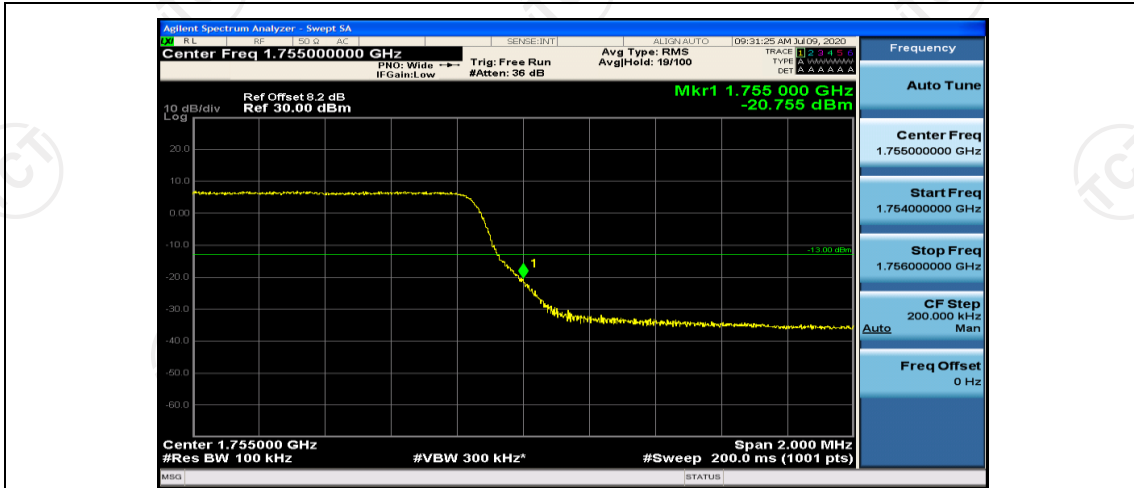

(Channel Bandwidth: 1.4 MHz)_HCH_QPSK_6RB#0

(Channel Bandwidth: 1.4 MHz)_LCH_16QAM_6RB#0

(Channel Bandwidth: 1.4 MHz)_HCH_16QAM_6RB#0

Channel Bandwidth: 3 MHz

(Channel Bandwidth: 3 MHz)_HCH_QPSK_15RB#0

(Channel Bandwidth: 3 MHz)_LCH_16QAM_15RB#0