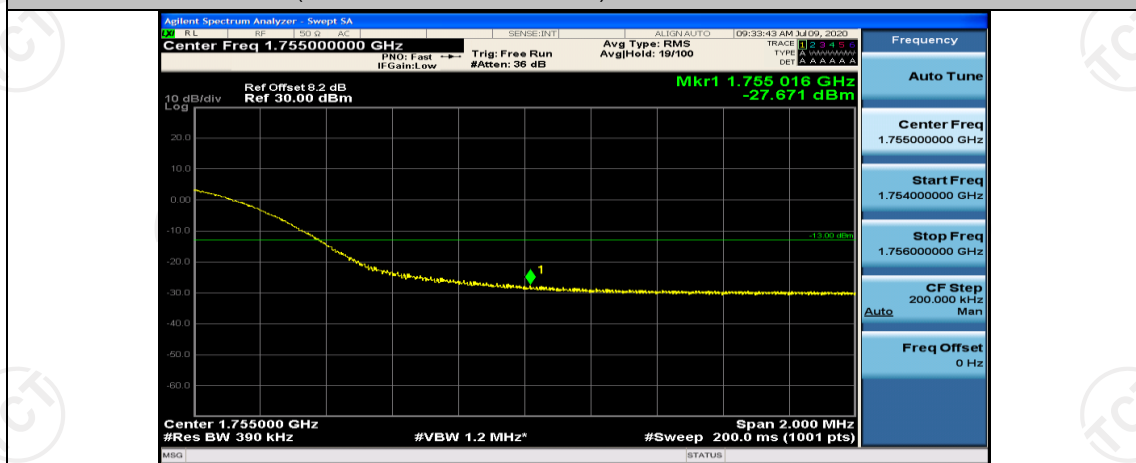

(Channel Bandwidth:15 MHz)_LCH_16QAM_75RB#0

(Channel Bandwidth:15 MHz)_HCH_16QAM_75RB#0

Channel Bandwidth: 20 MHz

(Channel Bandwidth:20 MHz)_LCH_QPSK_100RB#0

(Channel Bandwidth:20 MHz)_HCH_QPSK_100RB#0

(Channel Bandwidth:20 MHz)_LCH_16QAM_100RB#0