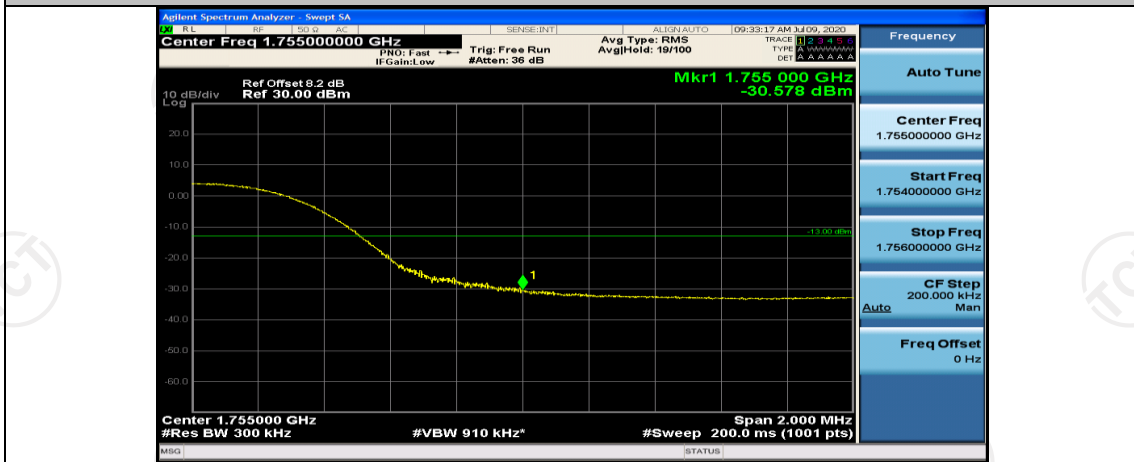

(Channel Bandwidth:15 MHz)_HCH_16QAM_75RB#0

Channel Bandwidth: 20 MHz