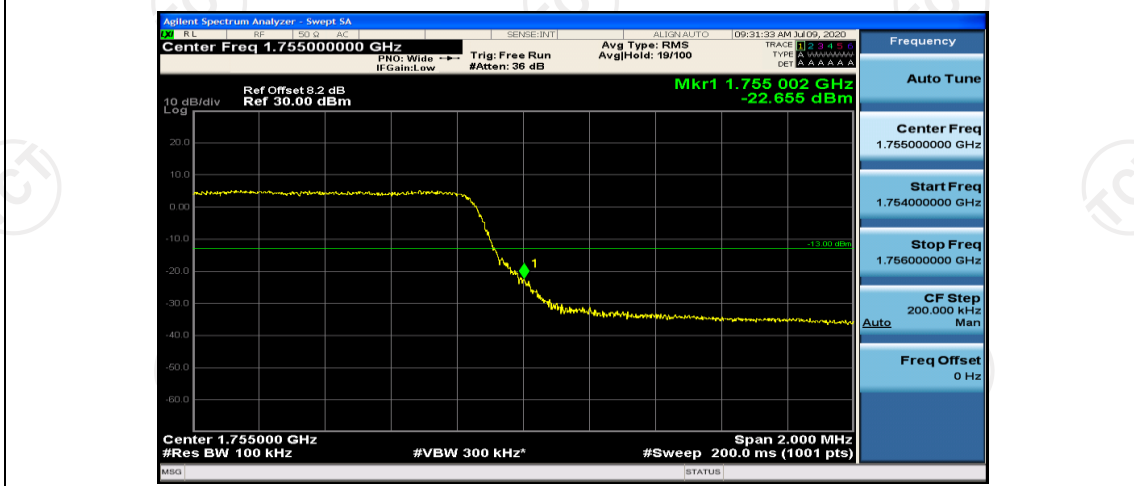

(Channel Bandwidth: 3 MHz)_HCH_16QAM_15RB#0

Channel Bandwidth: 5 MHz