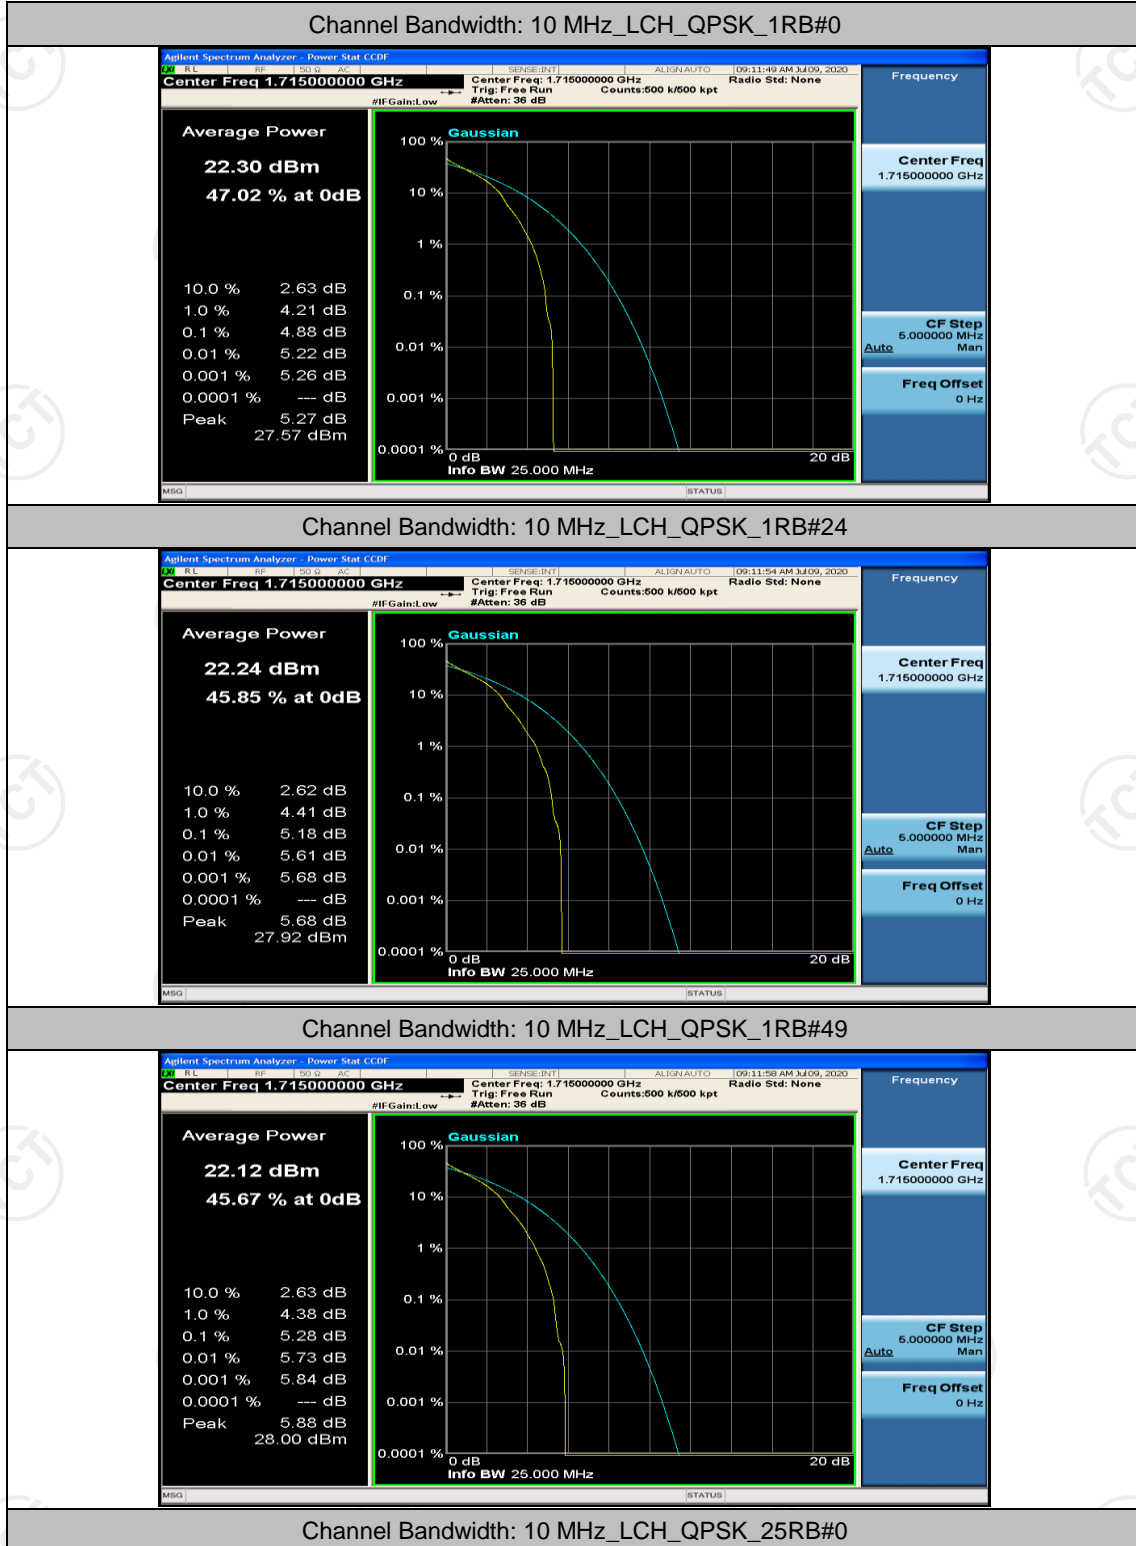

(Channel Bandwidth: 5 MHz)_HCH_16QAM_12RB#6

(Channel Bandwidth: 5 MHz)_HCH_16QAM_12RB#13

(Channel Bandwidth: 5 MHz)_HCH_16QAM_25RB#0

Channel Bandwidth: 10 MHz

Channel Bandwidth: 10 MHz_LCH_QPSK_25RB#12

Channel Bandwidth: 10 MHz_LCH_QPSK_25RB#25

Channel Bandwidth: 10 MHz_LCH_QPSK_50RB#0

Channel Bandwidth: 10 MHz_MCH_QPSK_1RB#0

Channel Bandwidth: 10 MHz_MCH_QPSK_1RB#24

Channel Bandwidth: 10 MHz_MCH_QPSK_1RB#49

Channel Bandwidth: 10 MHz_MCH_QPSK_50RB#0