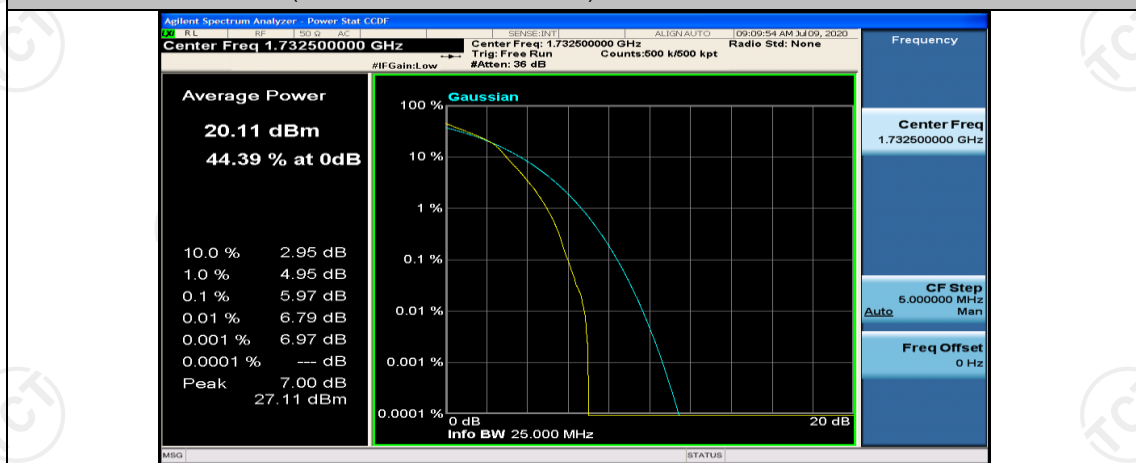

(Channel Bandwidth: 5 MHz)_MCH_16QAM_12RB#0