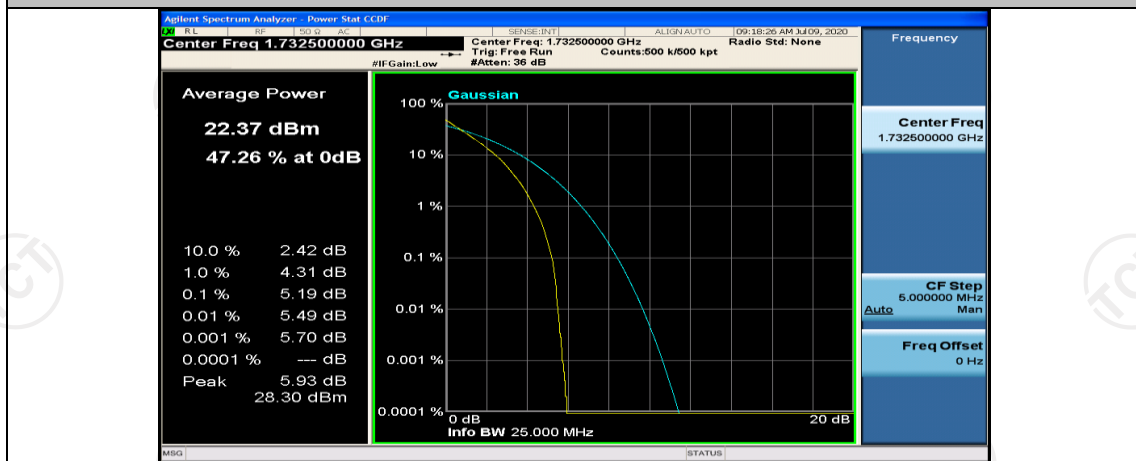

(Channel Bandwidth:15 MHz)_MCH_QPSK_37RB#18