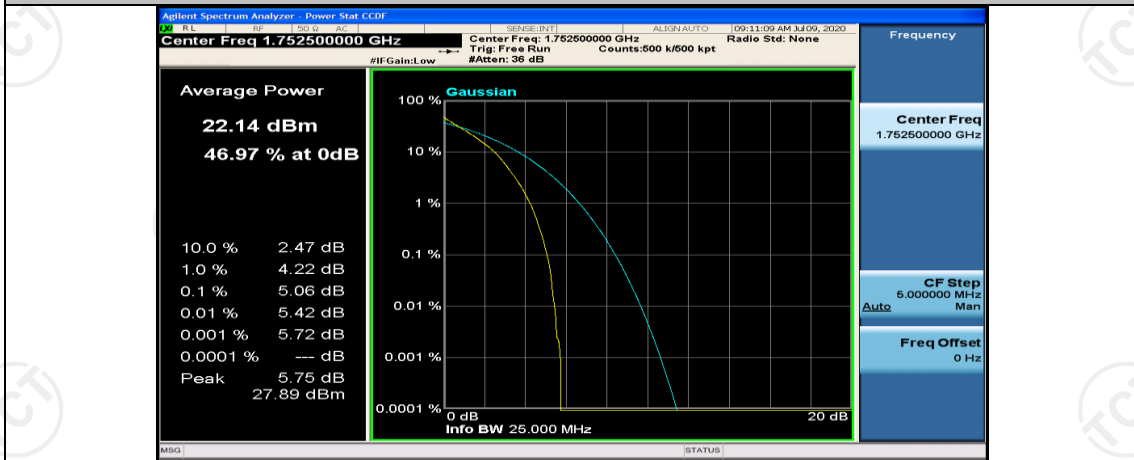

(Channel Bandwidth: 5 MHz)_HCH_QPSK_12RB#13