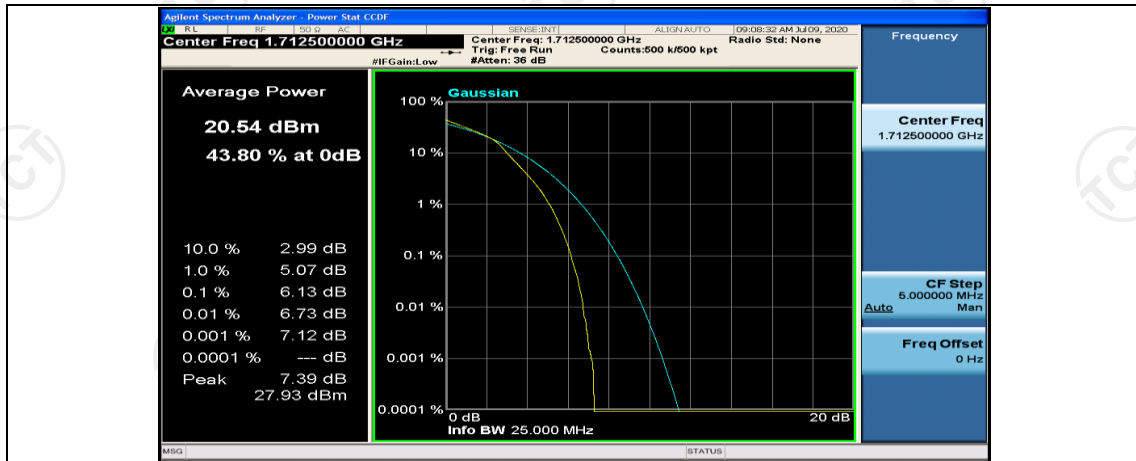

(Channel Bandwidth: 5 MHz)_LCH_16QAM_12RB#0