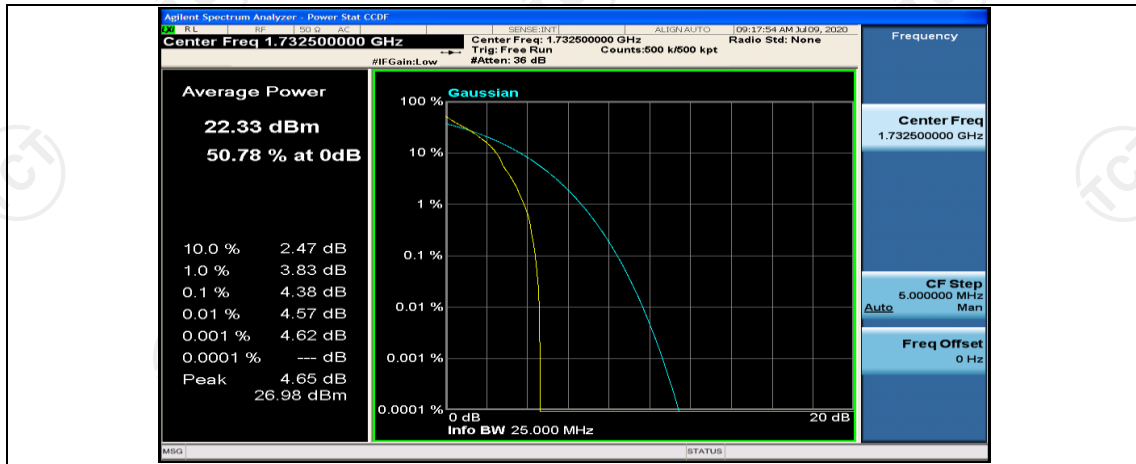

(Channel Bandwidth:15 MHz)_LCH_QPSK_1RB#0

(Channel Bandwidth:15 MHz)_MCH_QPSK_1RB#0

(Channel Bandwidth:15 MHz)_MCH_QPSK_1RB#37

(Channel Bandwidth:15 MHz)_MCH_QPSK_1RB#74

(Channel Bandwidth:15 MHz)_MCH_QPSK_37RB#0