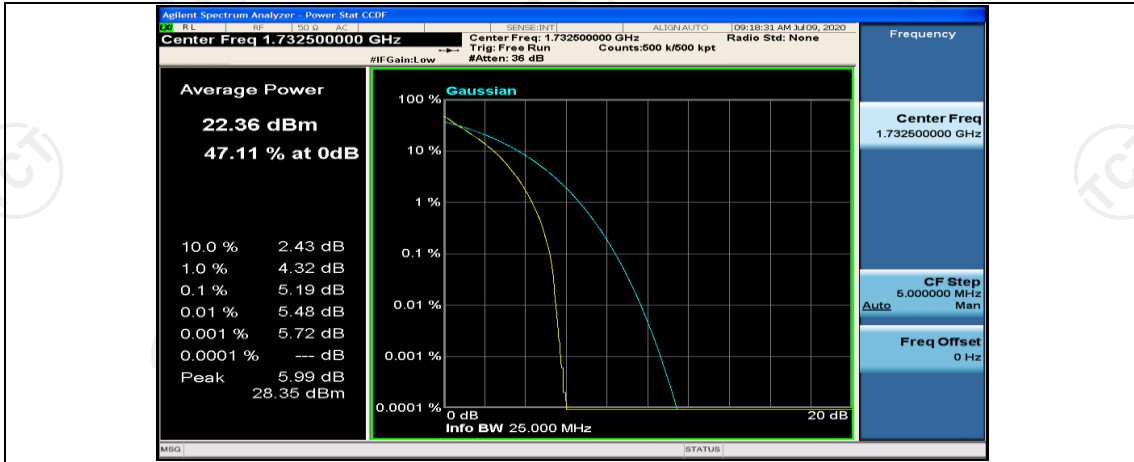

(Channel Bandwidth:15 MHz)_MCH_QPSK_37RB#38