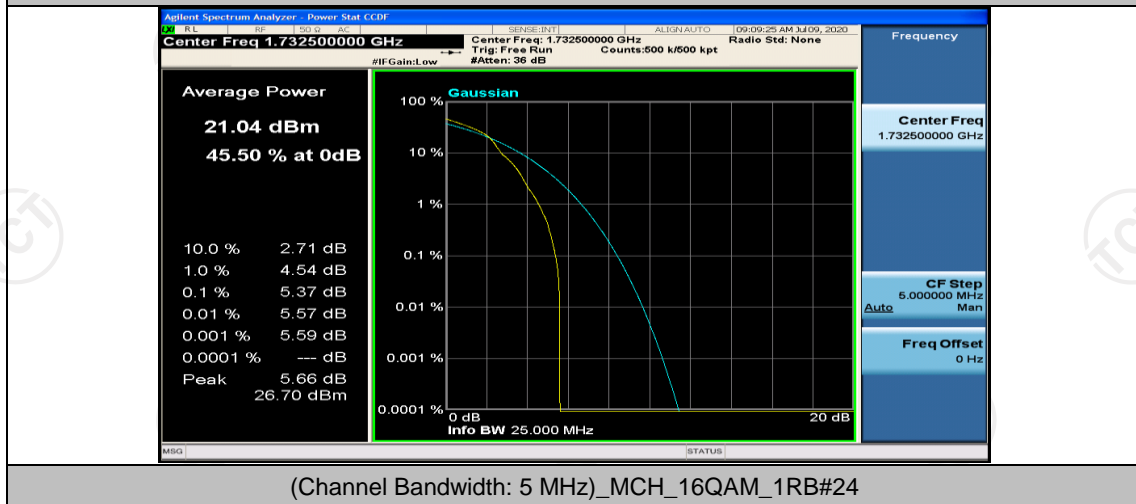

(Channel Bandwidth: 5 MHz)_MCH_16QAM_1RB#12

(Channel Bandwidth: 5 MHz)_MCH_16QAM_1RB#24