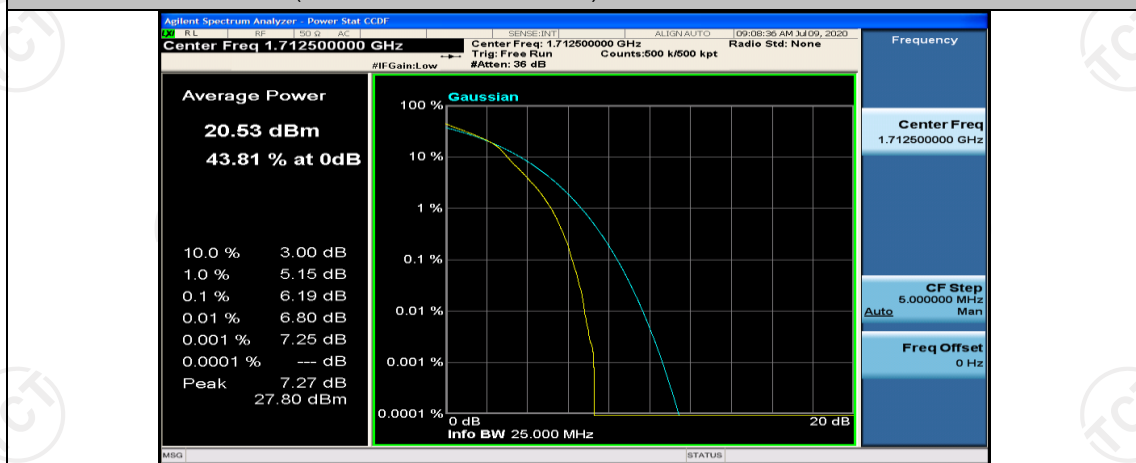

(Channel Bandwidth: 5 MHz)_LCH_16QAM_12RB#6