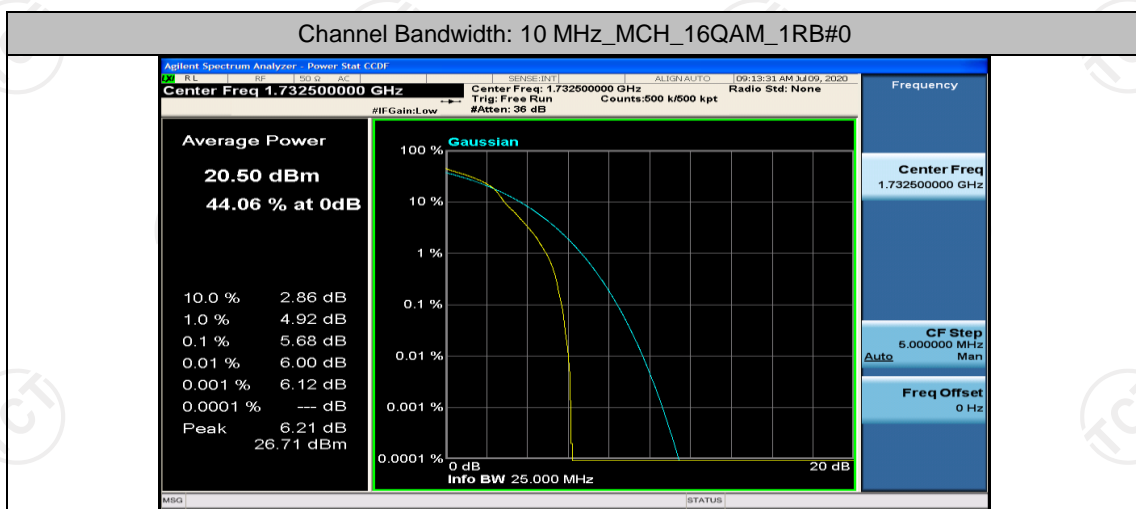

Channel Bandwidth: 10 MHz_HCH_QPSK_1RB#0

Channel Bandwidth: 10 MHz_HCH_QPSK_1RB#24

Channel Bandwidth: 10 MHz_MCH_16QAM_50RB#0

Channel Bandwidth: 10 MHz_HCH_16QAM_1RB#0

Channel Bandwidth: 10 MHz_HCH_16QAM_1RB#24