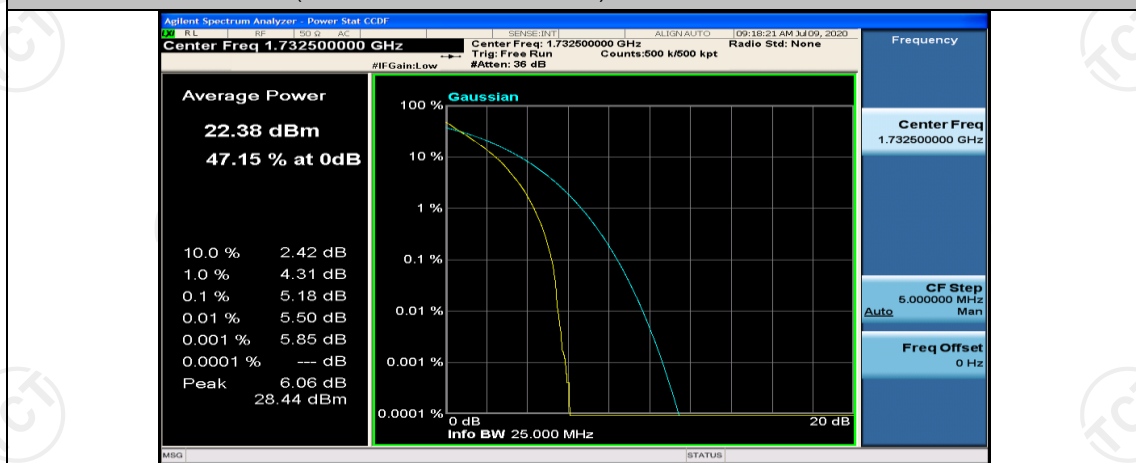

(Channel Bandwidth:15 MHz)_LCH_QPSK_1RB#0

(Channel Bandwidth:15 MHz)_MCH_QPSK_1RB#0

(Channel Bandwidth:15 MHz)_MCH_QPSK_1RB#37

(Channel Bandwidth:15 MHz)_MCH_QPSK_1RB#74

(Channel Bandwidth:15 MHz)_MCH_QPSK_37RB#0