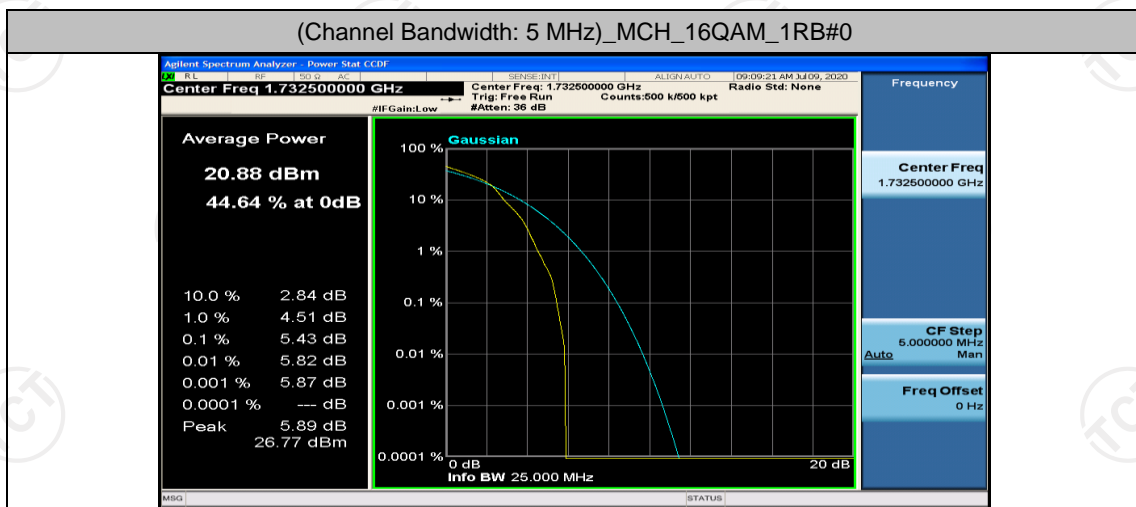

(Channel Bandwidth: 5 MHz)_LCH_16QAM_12RB#0

(Channel Bandwidth: 5 MHz)_LCH_16QAM_12RB#6

(Channel Bandwidth: 5 MHz)_LCH_16QAM_12RB#13

(Channel Bandwidth: 5 MHz)_LCH_16QAM_25RB#0

(Channel Bandwidth: 5 MHz)_MCH_16QAM_1RB#0