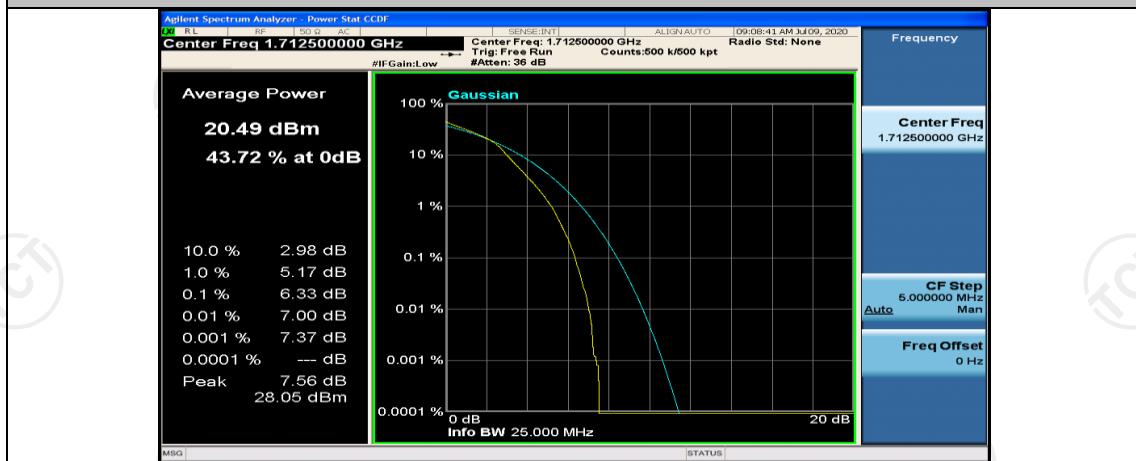

(Channel Bandwidth: 5 MHz)_LCH_16QAM_12RB#13