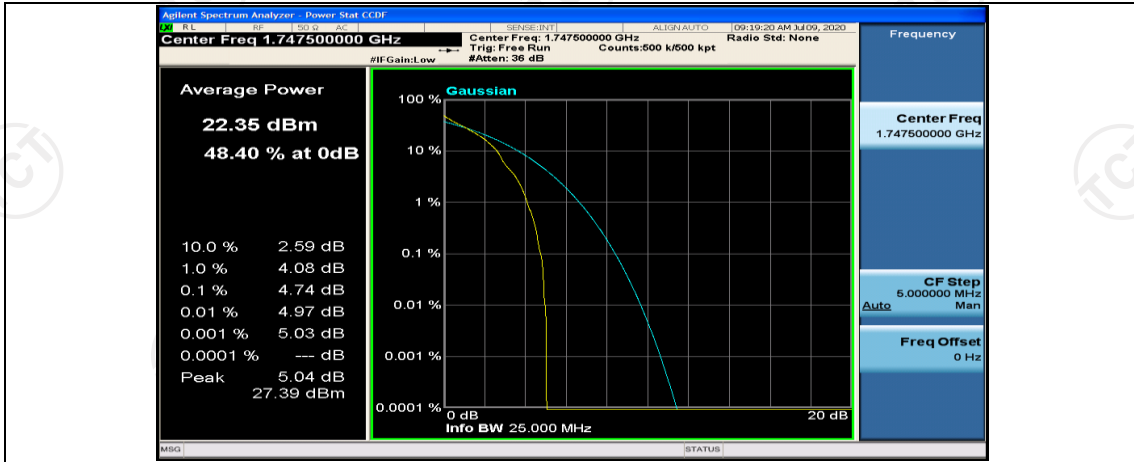

(Channel Bandwidth:15 MHz)_MCH_QPSK_37RB#18

(Channel Bandwidth:15 MHz)_MCH_QPSK_37RB#38

(Channel Bandwidth:15 MHz)_MCH_QPSK_75RB#0

(Channel Bandwidth:15 MHz)_HCH_QPSK_1RB#0

(Channel Bandwidth:15 MHz)_HCH_QPSK_1RB#37