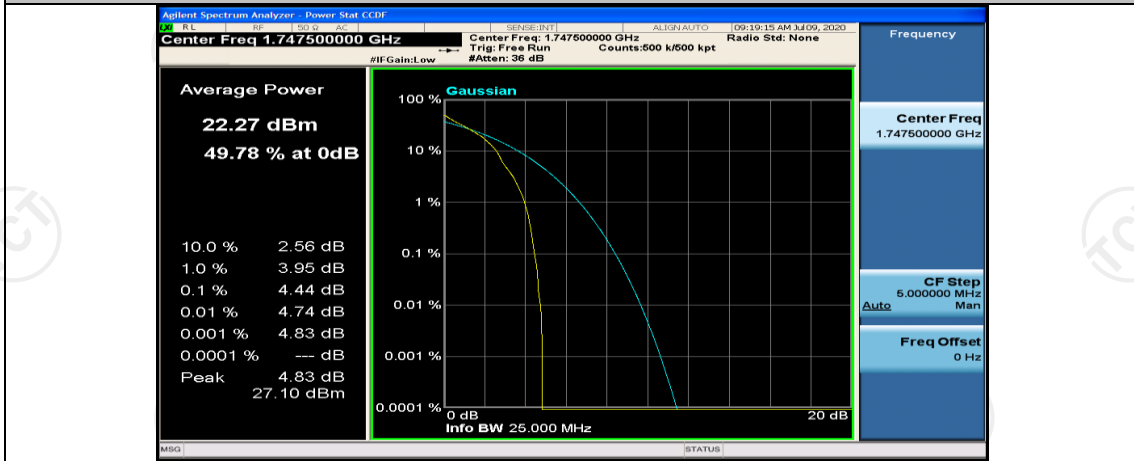

(Channel Bandwidth:15 MHz)_MCH_QPSK_37RB#18

(Channel Bandwidth:15 MHz)_MCH_QPSK_37RB#38

(Channel Bandwidth:15 MHz)_MCH_QPSK_75RB#0

(Channel Bandwidth:15 MHz)_HCH_QPSK_1RB#0

(Channel Bandwidth:15 MHz)_HCH_QPSK_1RB#37