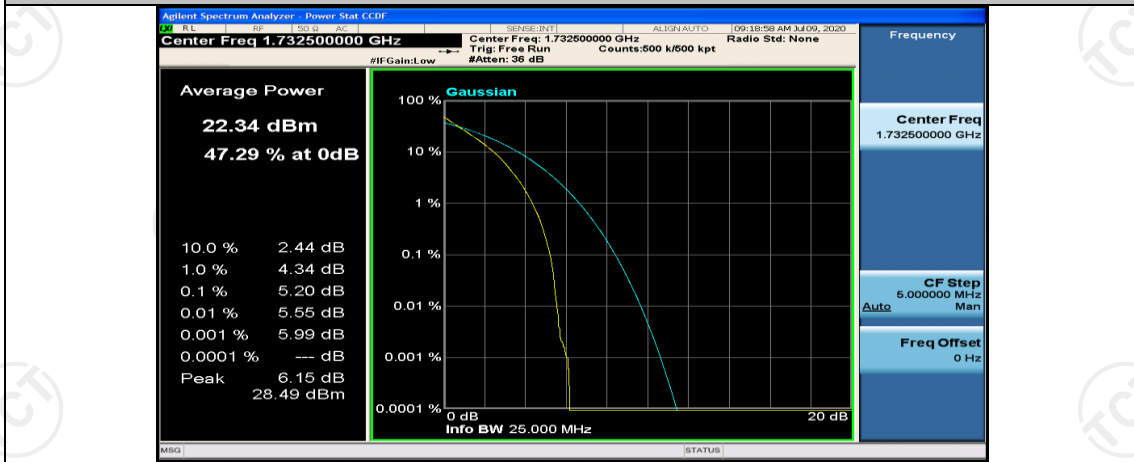

(Channel Bandwidth:15 MHz)_MCH_QPSK_75RB#0