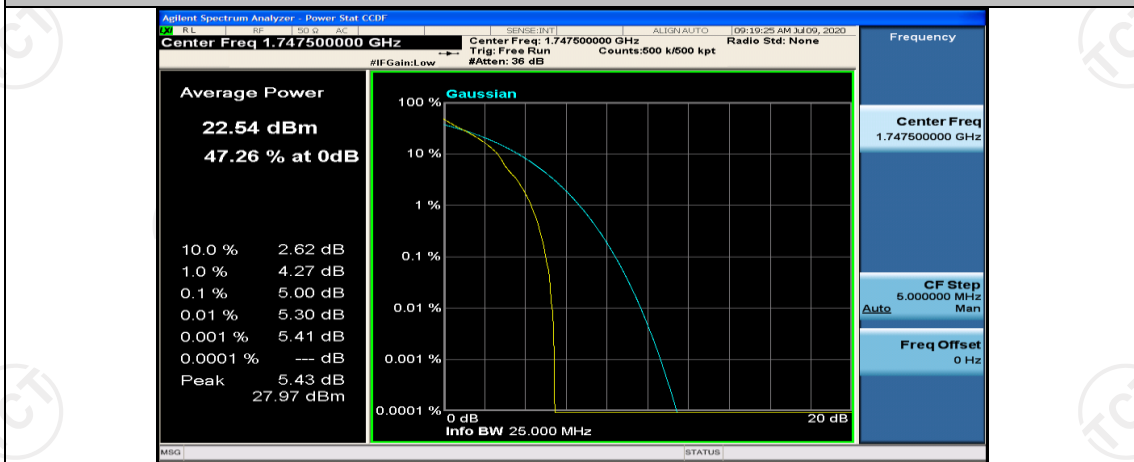

(Channel Bandwidth:15 MHz)_HCH_QPSK_1RB#74