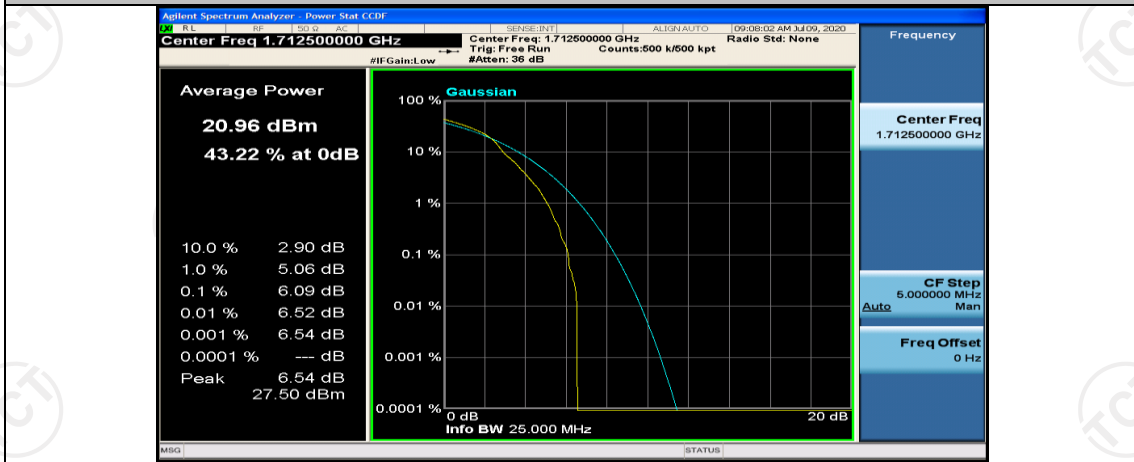

(Channel Bandwidth: 5 MHz)_HCH_QPSK_12RB#13

(Channel Bandwidth: 5 MHz)_HCH_QPSK_25RB#0

(Channel Bandwidth: 5 MHz)_LCH_16QAM_1RB#0

(Channel Bandwidth: 5 MHz)_LCH_16QAM_1RB#12

(Channel Bandwidth: 5 MHz)_LCH_16QAM_1RB#24