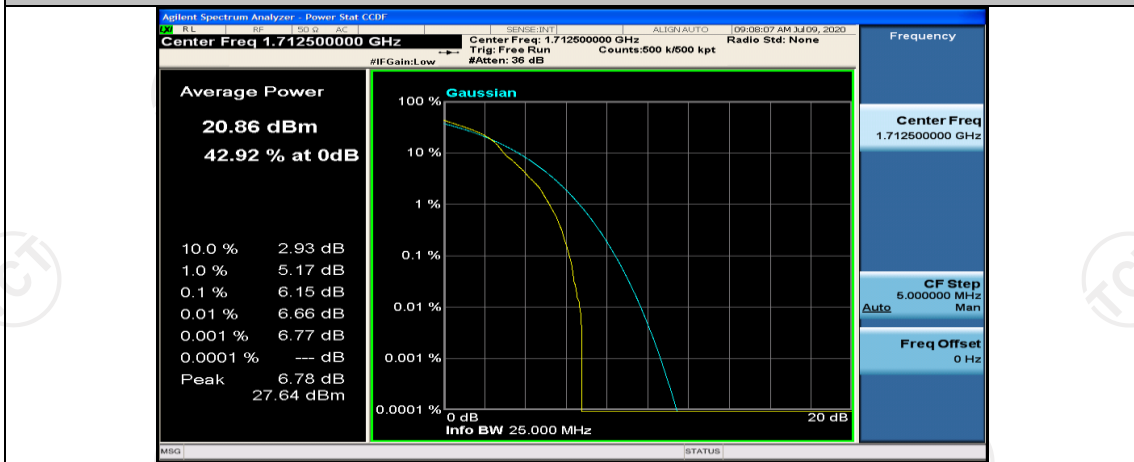

(Channel Bandwidth: 5 MHz)_HCH_QPSK_12RB#13

(Channel Bandwidth: 5 MHz)_HCH_QPSK_25RB#0

(Channel Bandwidth: 5 MHz)_LCH_16QAM_1RB#0

(Channel Bandwidth: 5 MHz)_LCH_16QAM_1RB#12

(Channel Bandwidth: 5 MHz)_LCH_16QAM_1RB#24