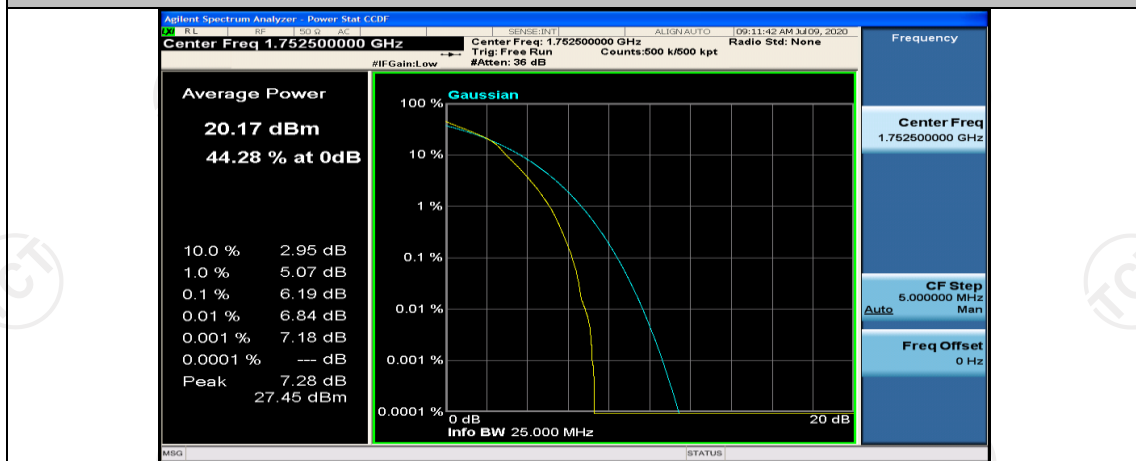

(Channel Bandwidth: 5 MHz)_HCH_16QAM_25RB#0