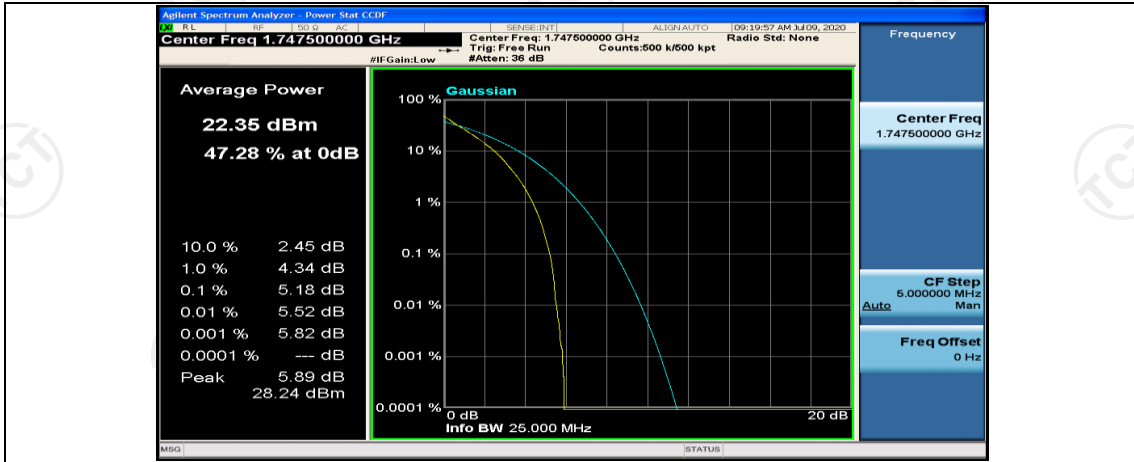

(Channel Bandwidth:15 MHz)_HCH_QPSK_37RB#18