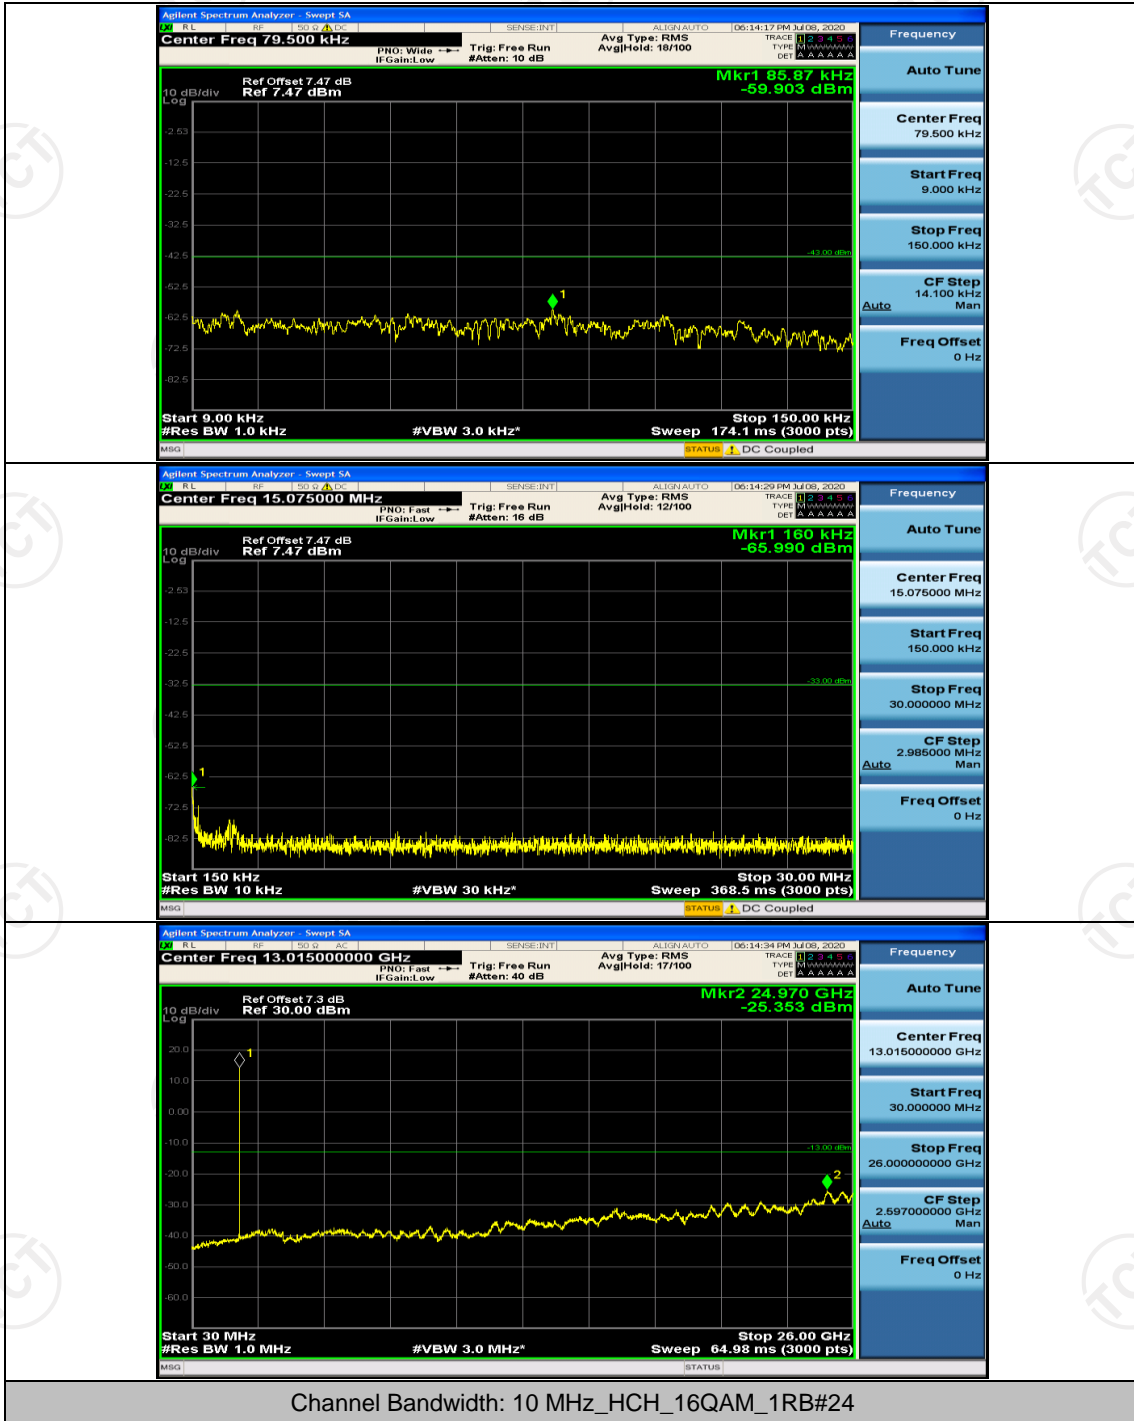

Channel Bandwidth: 10 MHz_HCH_16QAM_1RB#0

Channel Bandwidth: 15 MHz

(Channel Bandwidth:15 MHz)_LCH_QPSK_1RB#0