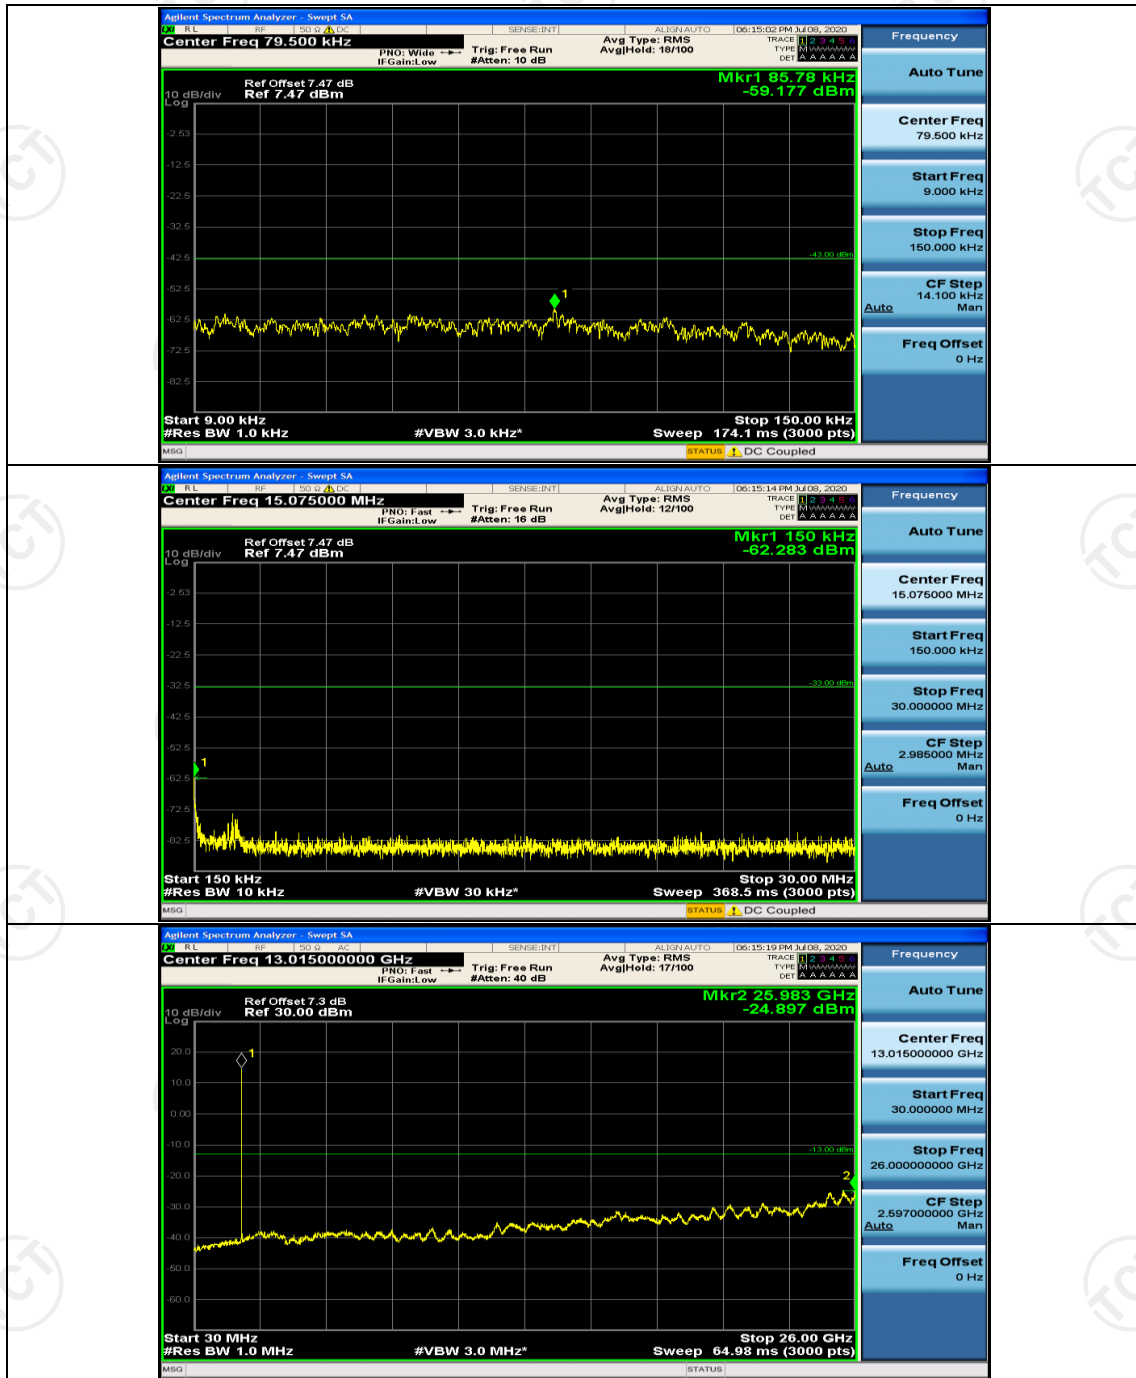

Channel Bandwidth: 10 MHz_HCH_16QAM_1RB#0

Channel Bandwidth: 15 MHz

(Channel Bandwidth:15 MHz)_LCH_QPSK_1RB#0