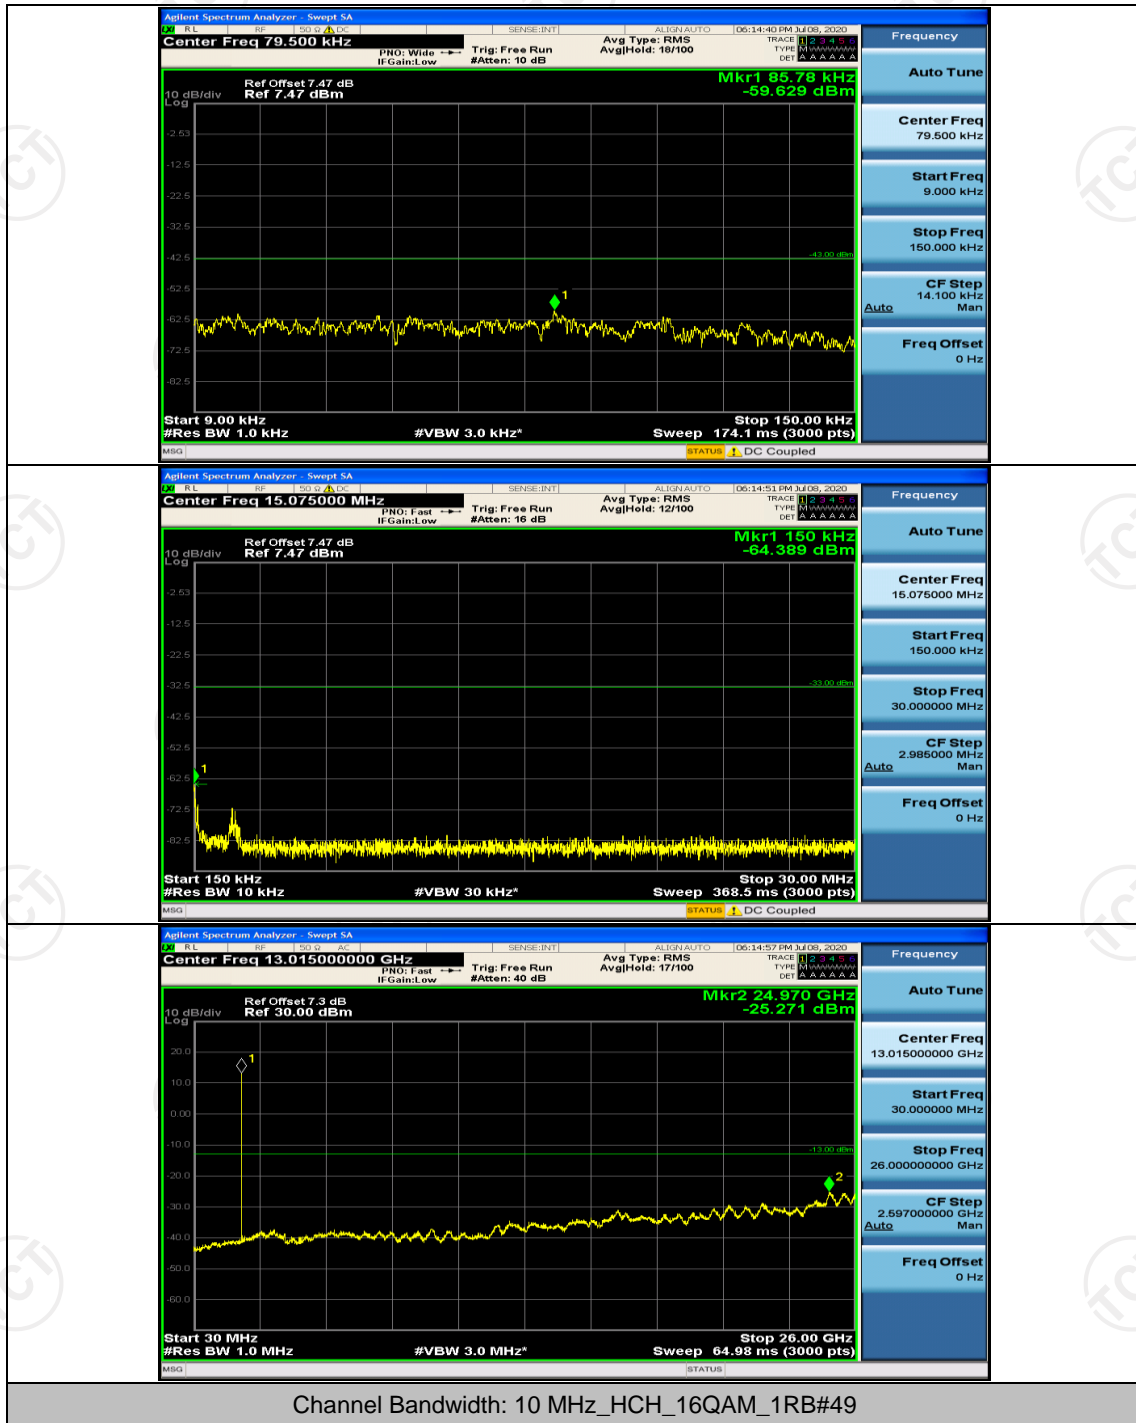

Channel Bandwidth: 10 MHz_HCH_16QAM_1RB#0

Channel Bandwidth: 15 MHz

(Channel Bandwidth:15 MHz)_LCH_QPSK_1RB#0