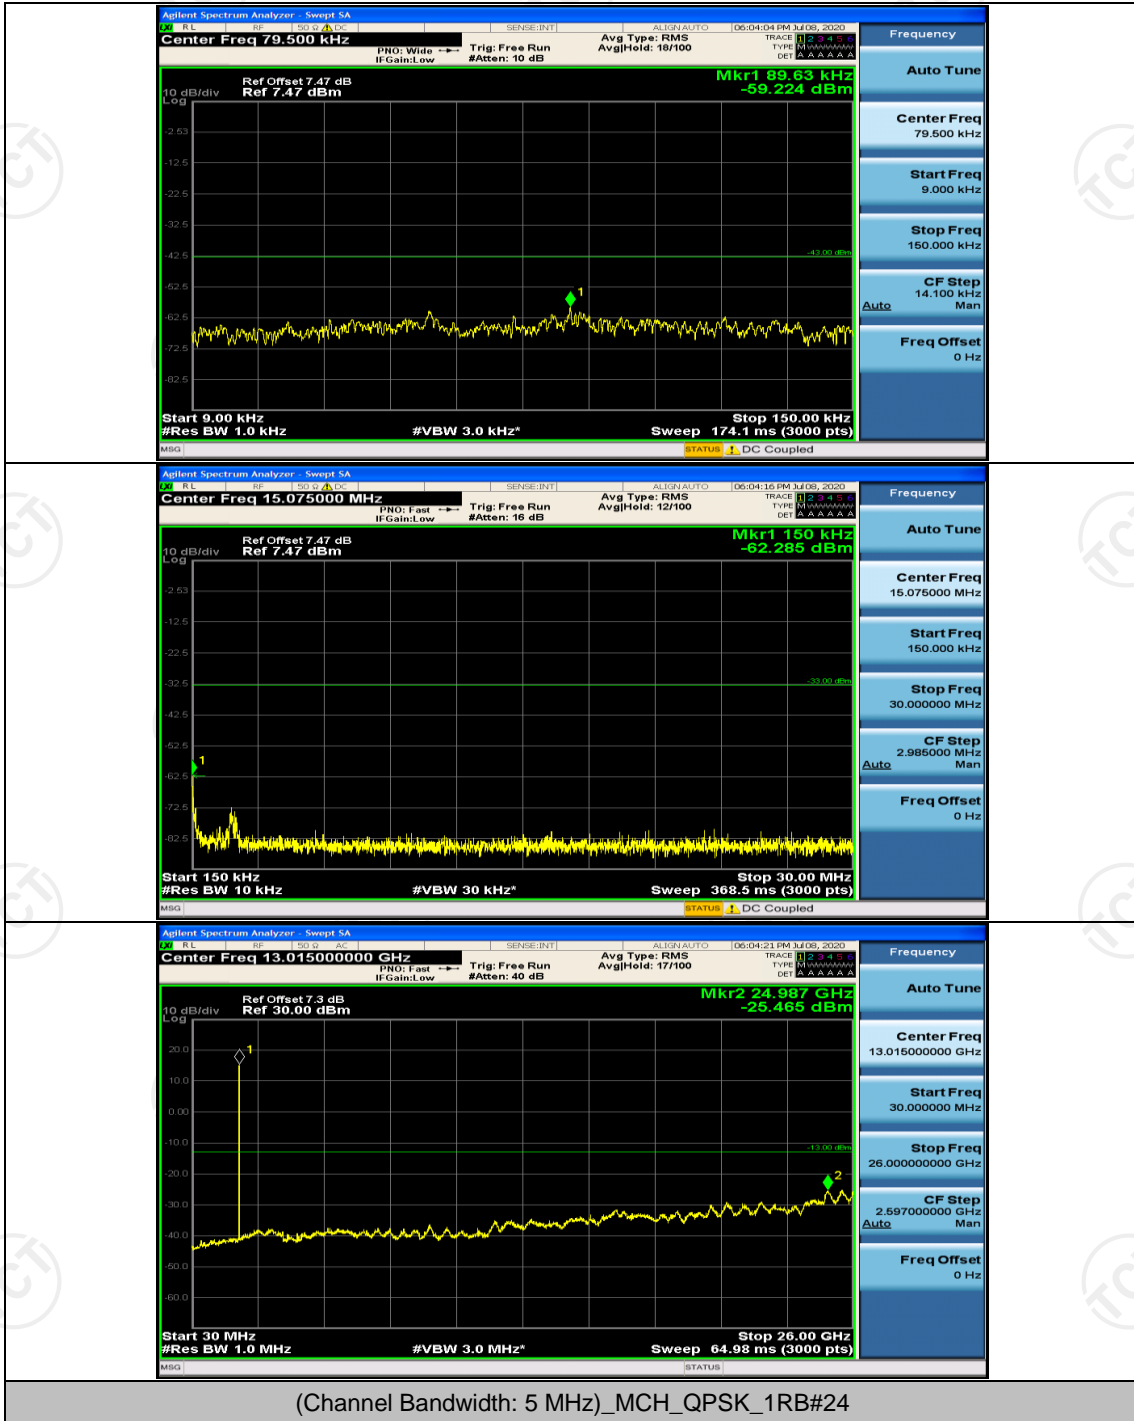

## Channel Bandwidth: 5 MHz

(Channel Bandwidth: 5 MHz)\_MCH\_QPSK\_1RB#24

**Channel Bandwidth: 10 MHz**

Channel Bandwidth: 10 MHz\_LCH\_QPSK\_1RB#0