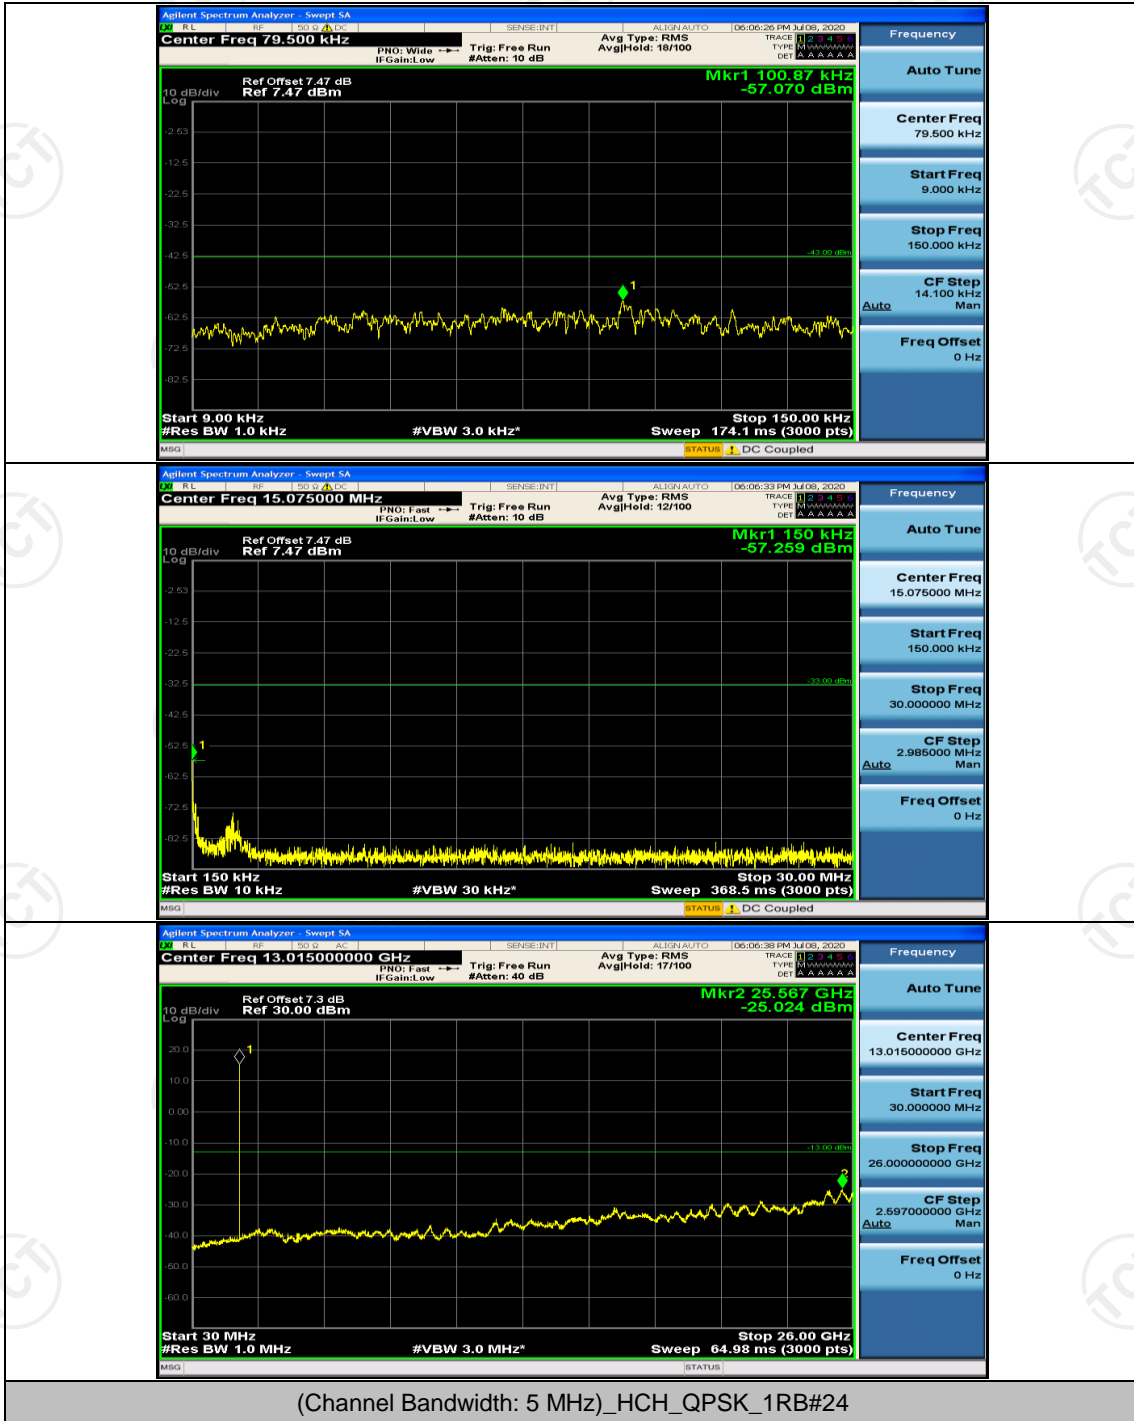

## Channel Bandwidth: 5 MHz

(Channel Bandwidth: 5 MHz)\_MCH\_QPSK\_1RB#24

**Channel Bandwidth: 10 MHz**

Channel Bandwidth: 10 MHz\_LCH\_QPSK\_1RB#0