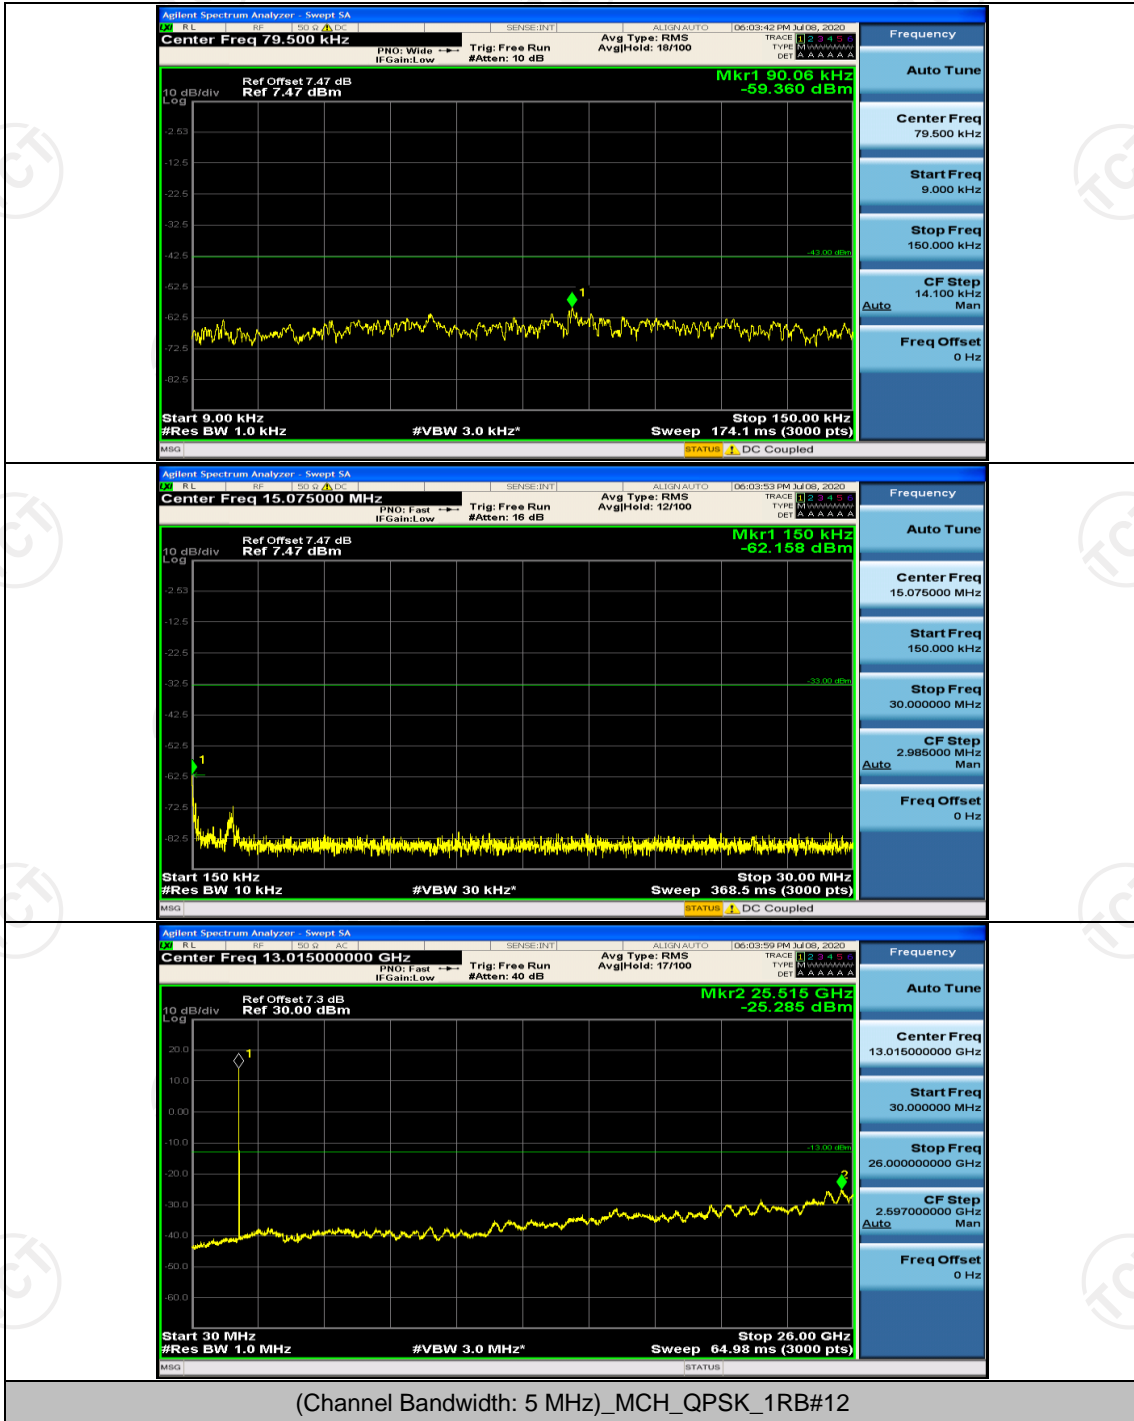

## Channel Bandwidth: 5 MHz

(Channel Bandwidth: 5 MHz)\_MCH\_QPSK\_1RB#24

**Channel Bandwidth: 10 MHz**

Channel Bandwidth: 10 MHz\_LCH\_QPSK\_1RB#0