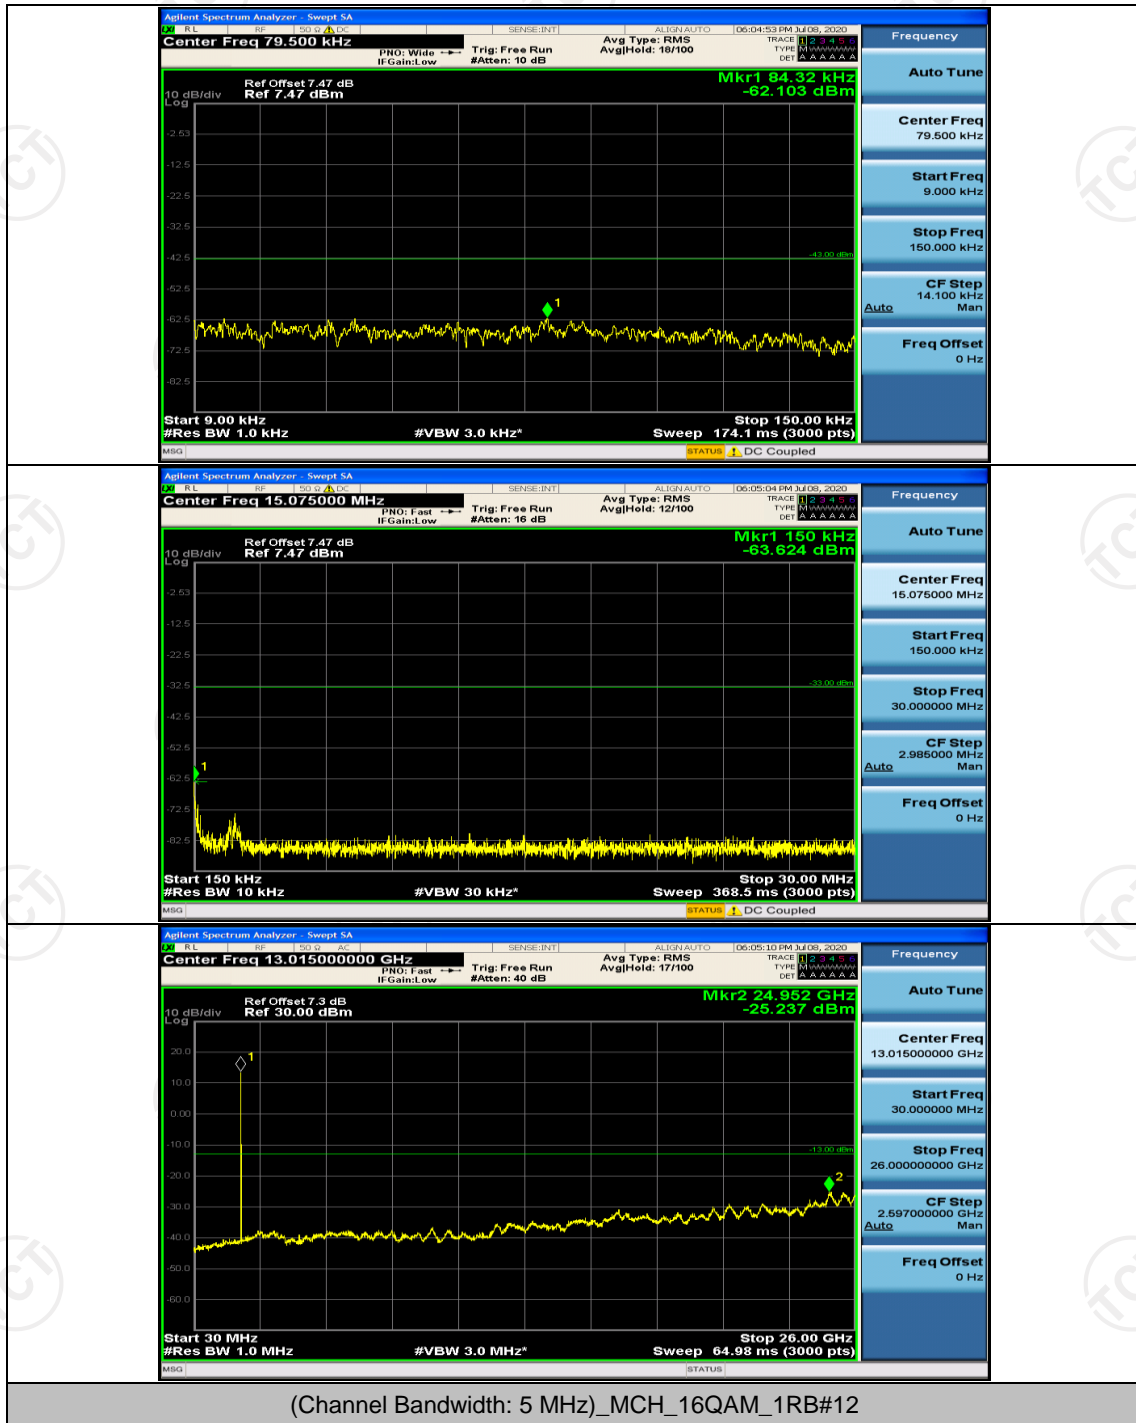

## Channel Bandwidth: 5 MHz

(Channel Bandwidth: 5 MHz)\_MCH\_QPSK\_1RB#24

**Channel Bandwidth: 10 MHz**

Channel Bandwidth: 10 MHz\_LCH\_QPSK\_1RB#0