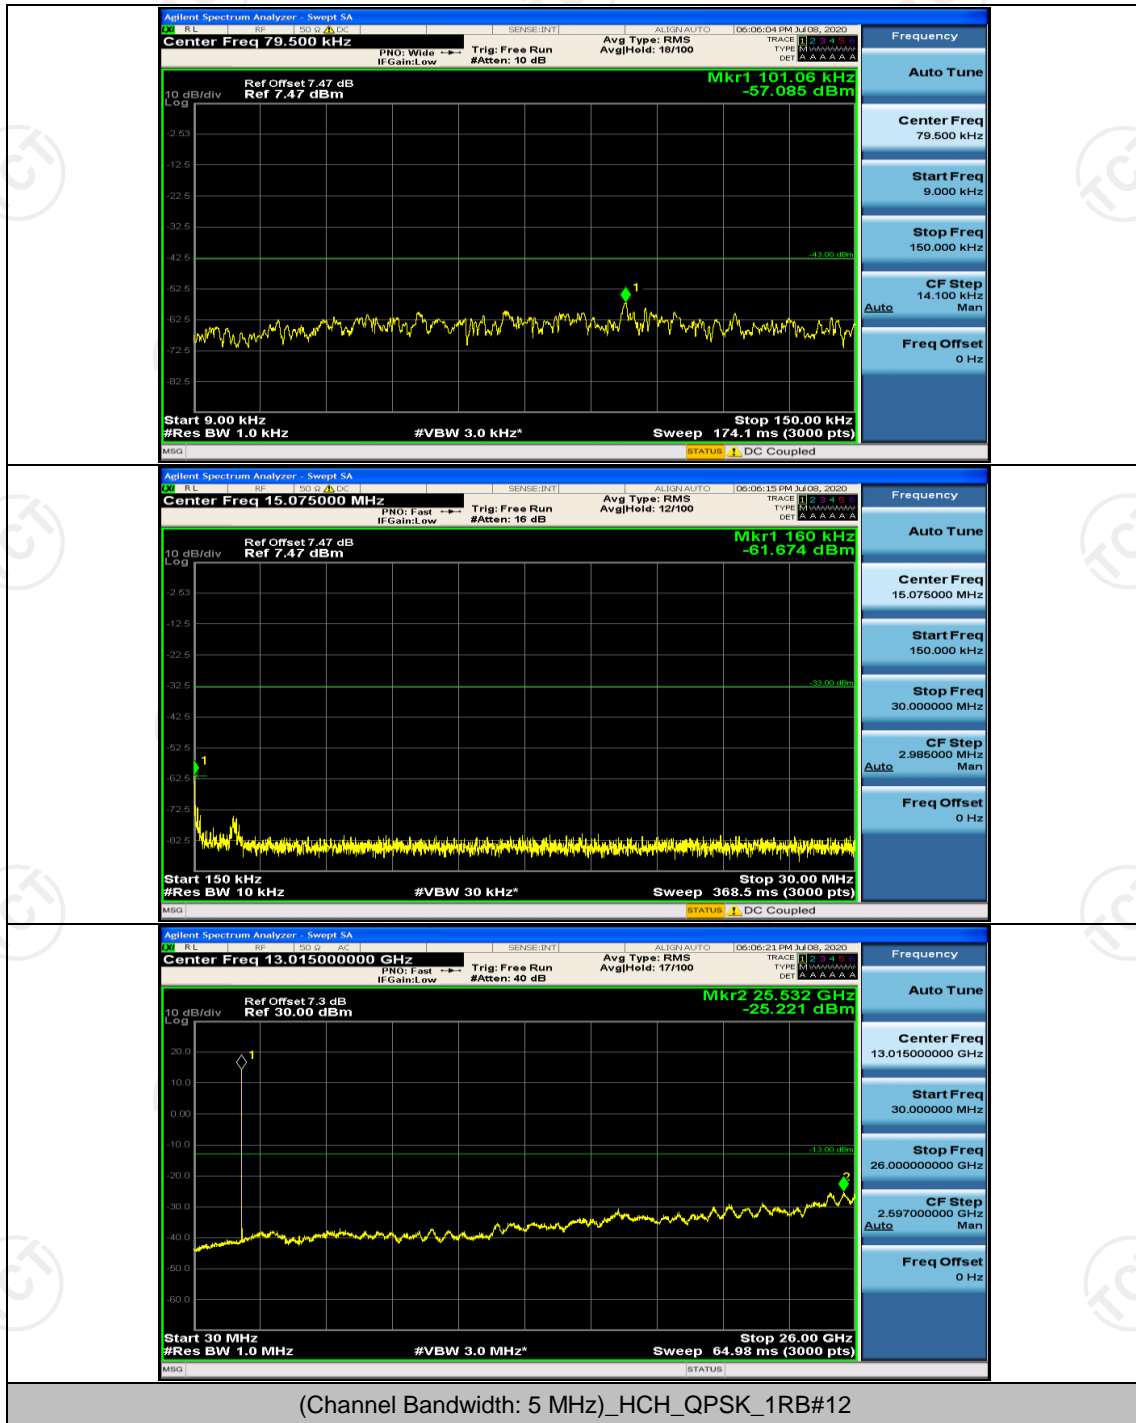

## Channel Bandwidth: 5 MHz

(Channel Bandwidth: 5 MHz)\_MCH\_QPSK\_1RB#24

**Channel Bandwidth: 10 MHz**

Channel Bandwidth: 10 MHz\_LCH\_QPSK\_1RB#0