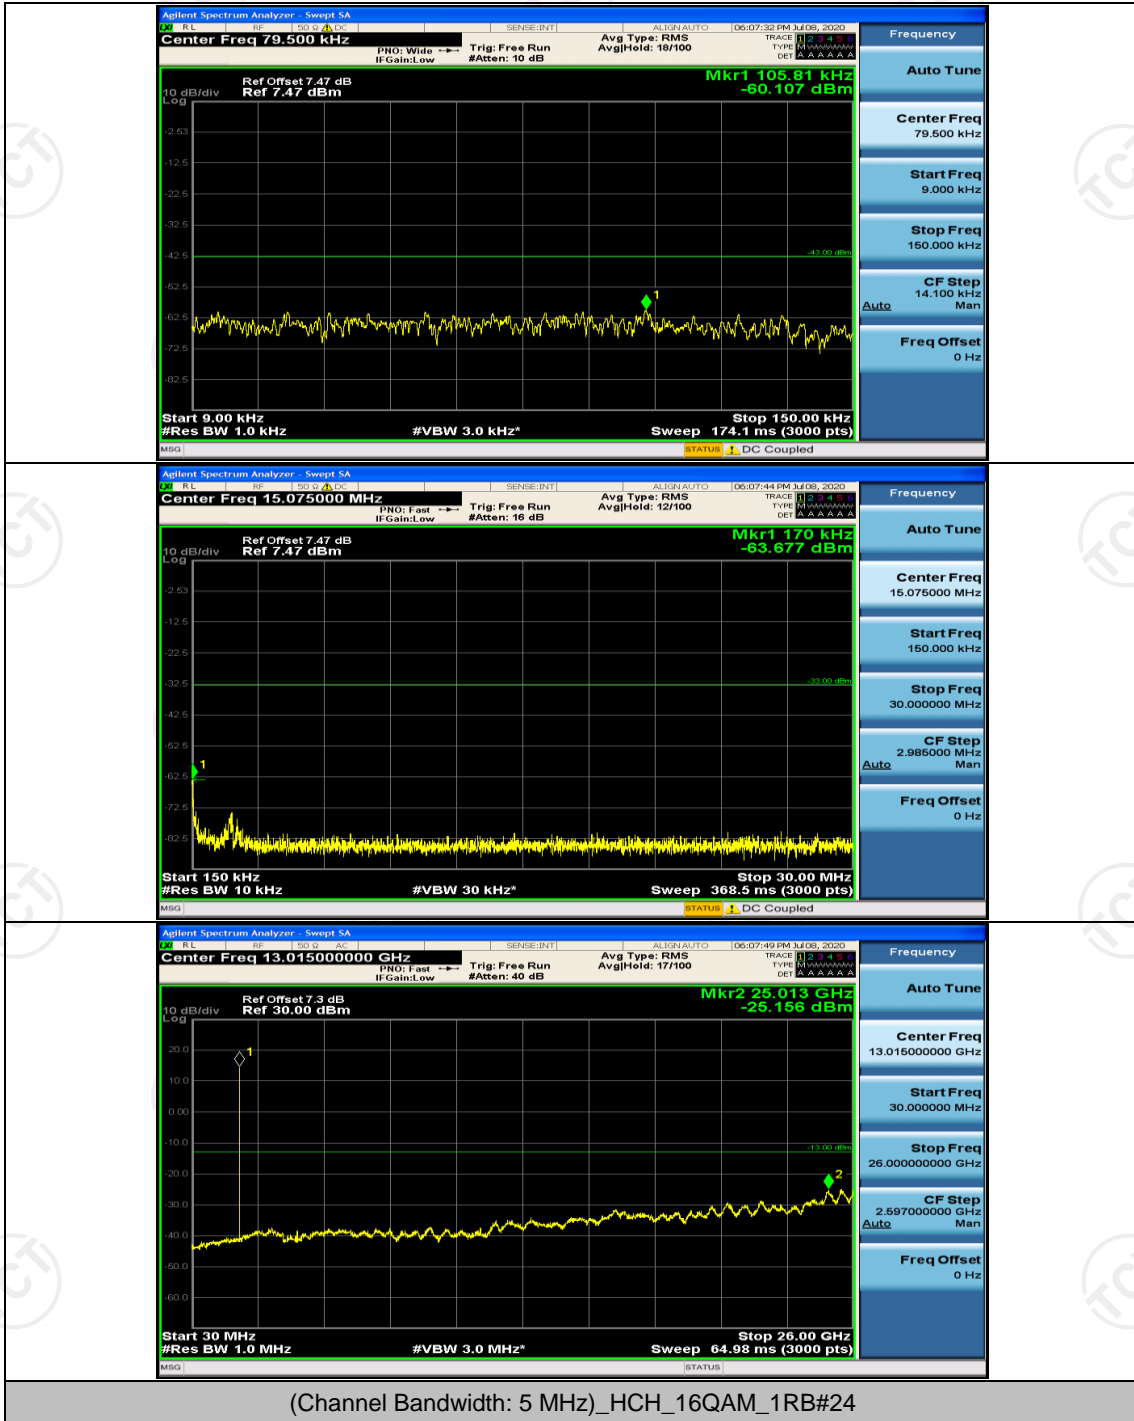

## Channel Bandwidth: 5 MHz

(Channel Bandwidth: 5 MHz)\_MCH\_QPSK\_1RB#24

**Channel Bandwidth: 10 MHz**

Channel Bandwidth: 10 MHz\_LCH\_QPSK\_1RB#0