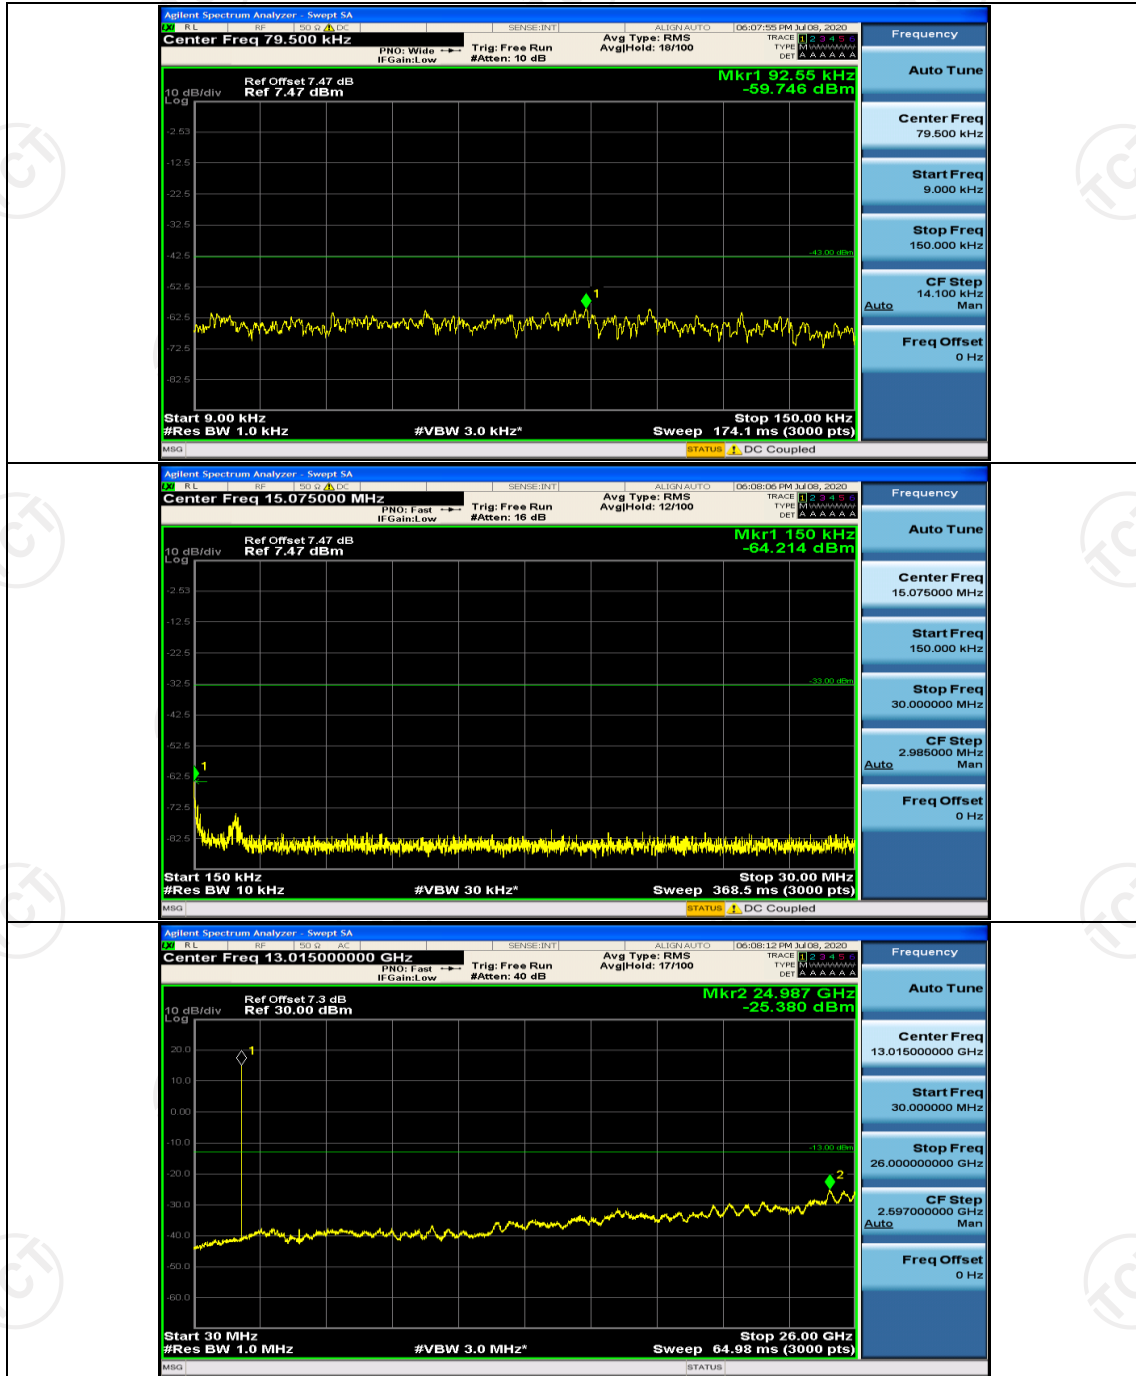

## Channel Bandwidth: 5 MHz

(Channel Bandwidth: 5 MHz)\_MCH\_QPSK\_1RB#24

**Channel Bandwidth: 10 MHz**

Channel Bandwidth: 10 MHz\_LCH\_QPSK\_1RB#0