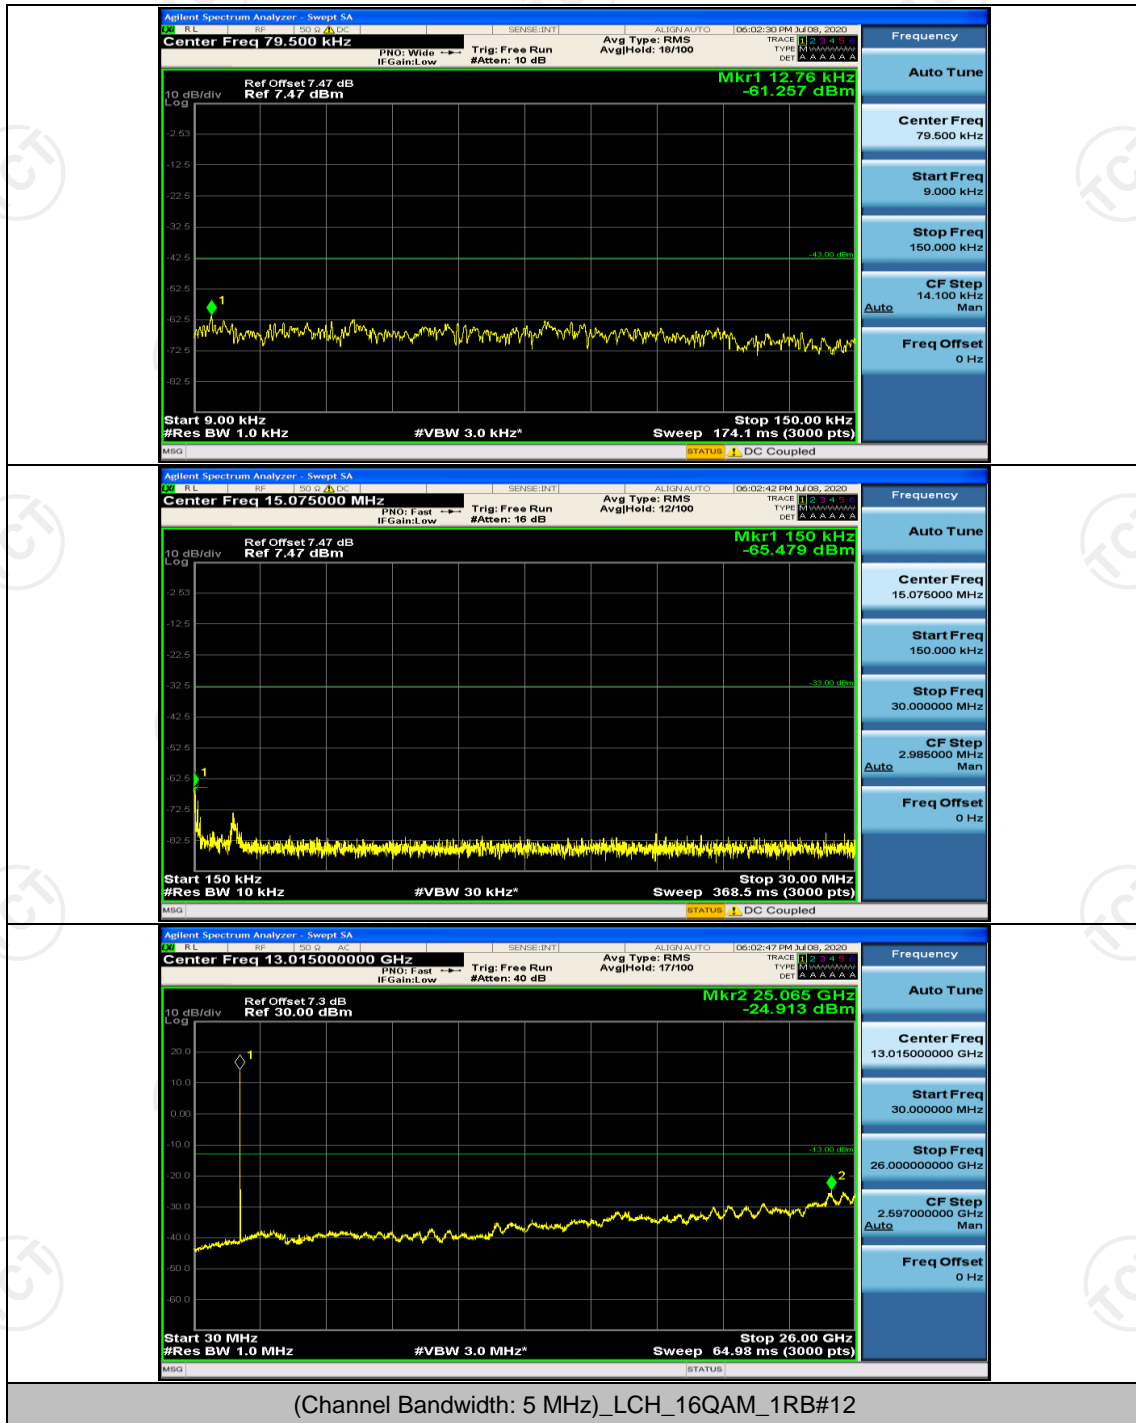

## Channel Bandwidth: 5 MHz

(Channel Bandwidth: 5 MHz)\_MCH\_QPSK\_1RB#24

**Channel Bandwidth: 10 MHz**

Channel Bandwidth: 10 MHz\_LCH\_QPSK\_1RB#0