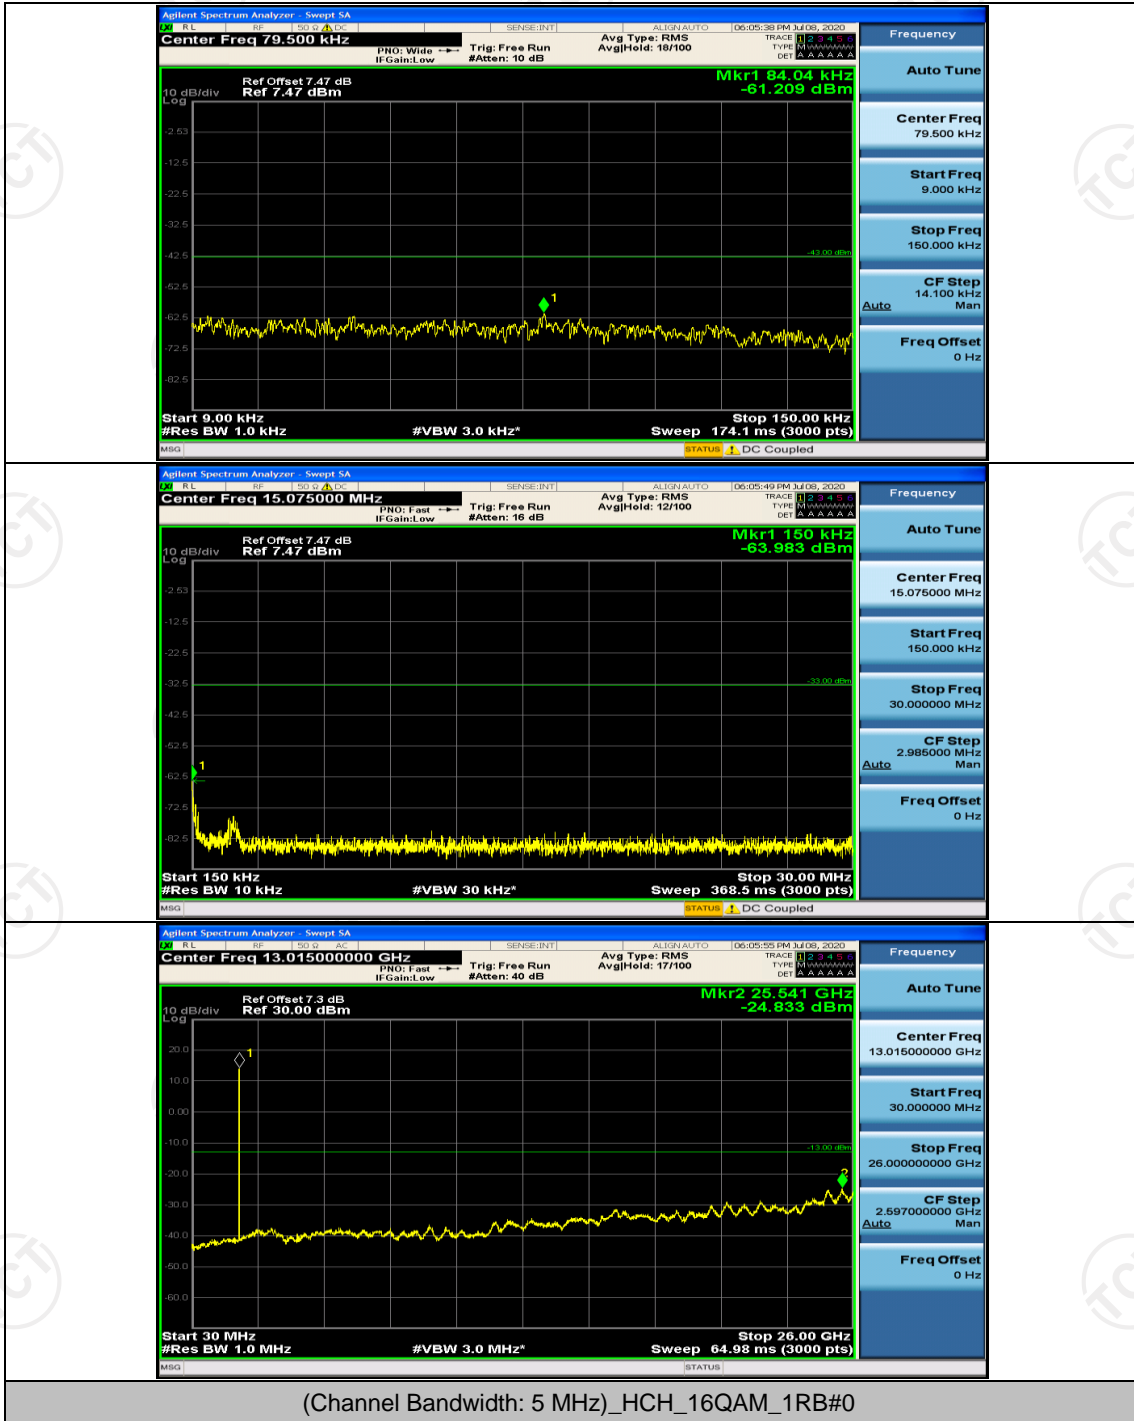

## Channel Bandwidth: 5 MHz

(Channel Bandwidth: 5 MHz)\_MCH\_QPSK\_1RB#24

**Channel Bandwidth: 10 MHz**

Channel Bandwidth: 10 MHz\_LCH\_QPSK\_1RB#0