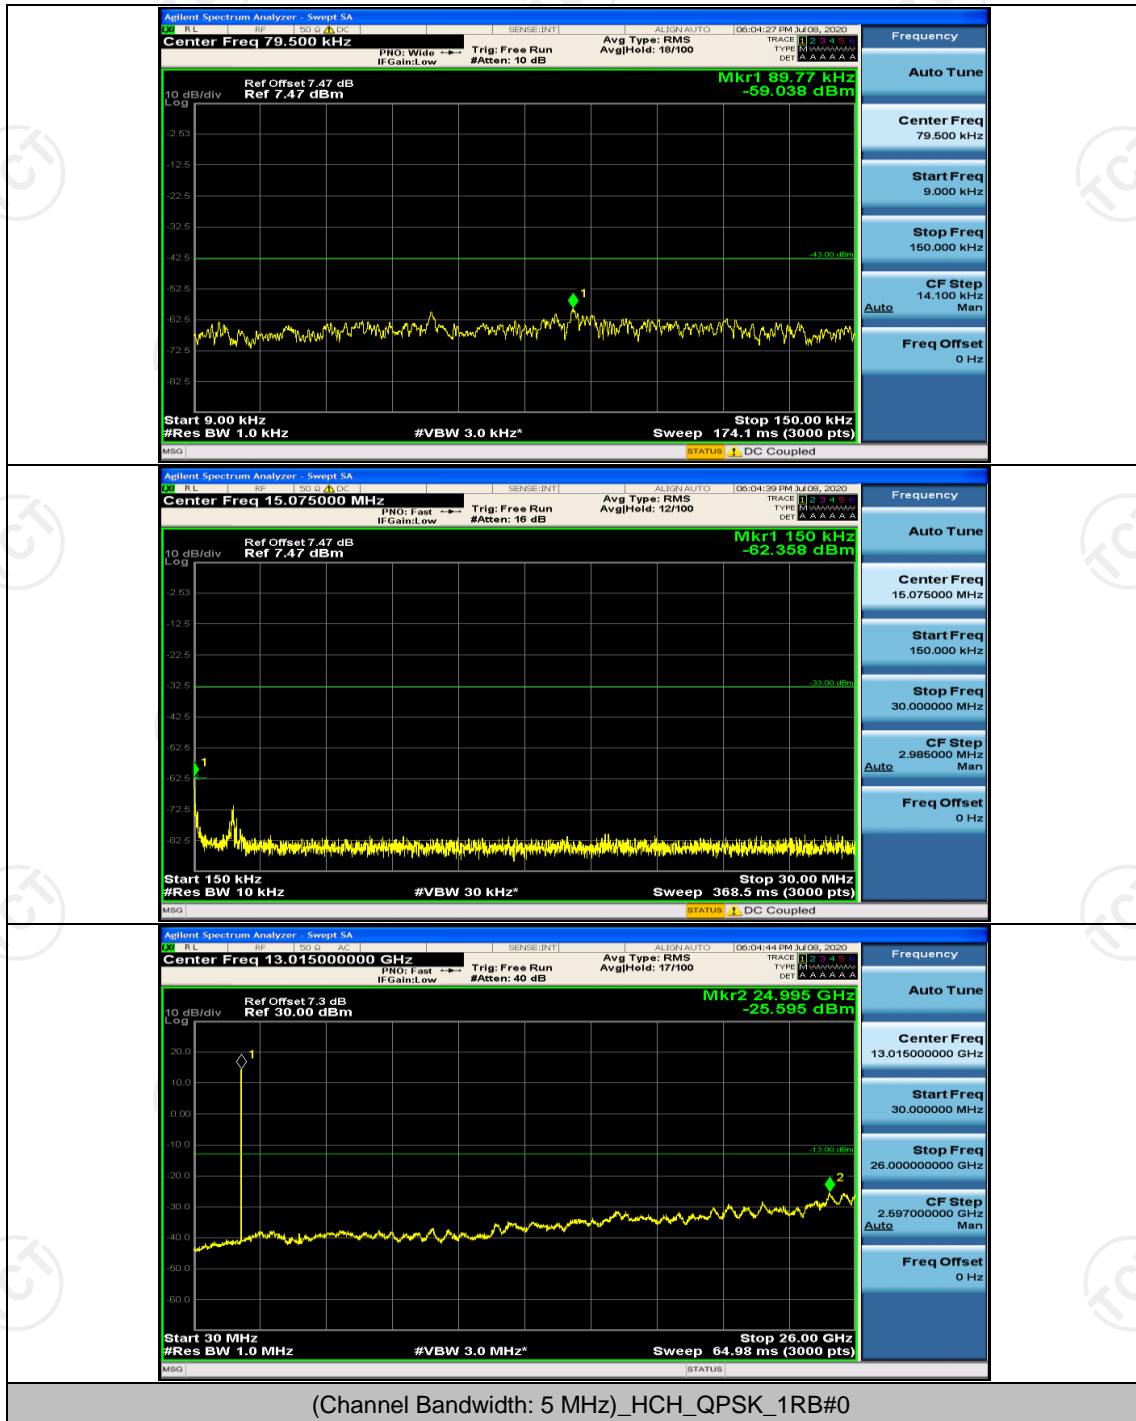

## Channel Bandwidth: 5 MHz

(Channel Bandwidth: 5 MHz)\_MCH\_QPSK\_1RB#24

**Channel Bandwidth: 10 MHz**

Channel Bandwidth: 10 MHz\_LCH\_QPSK\_1RB#0