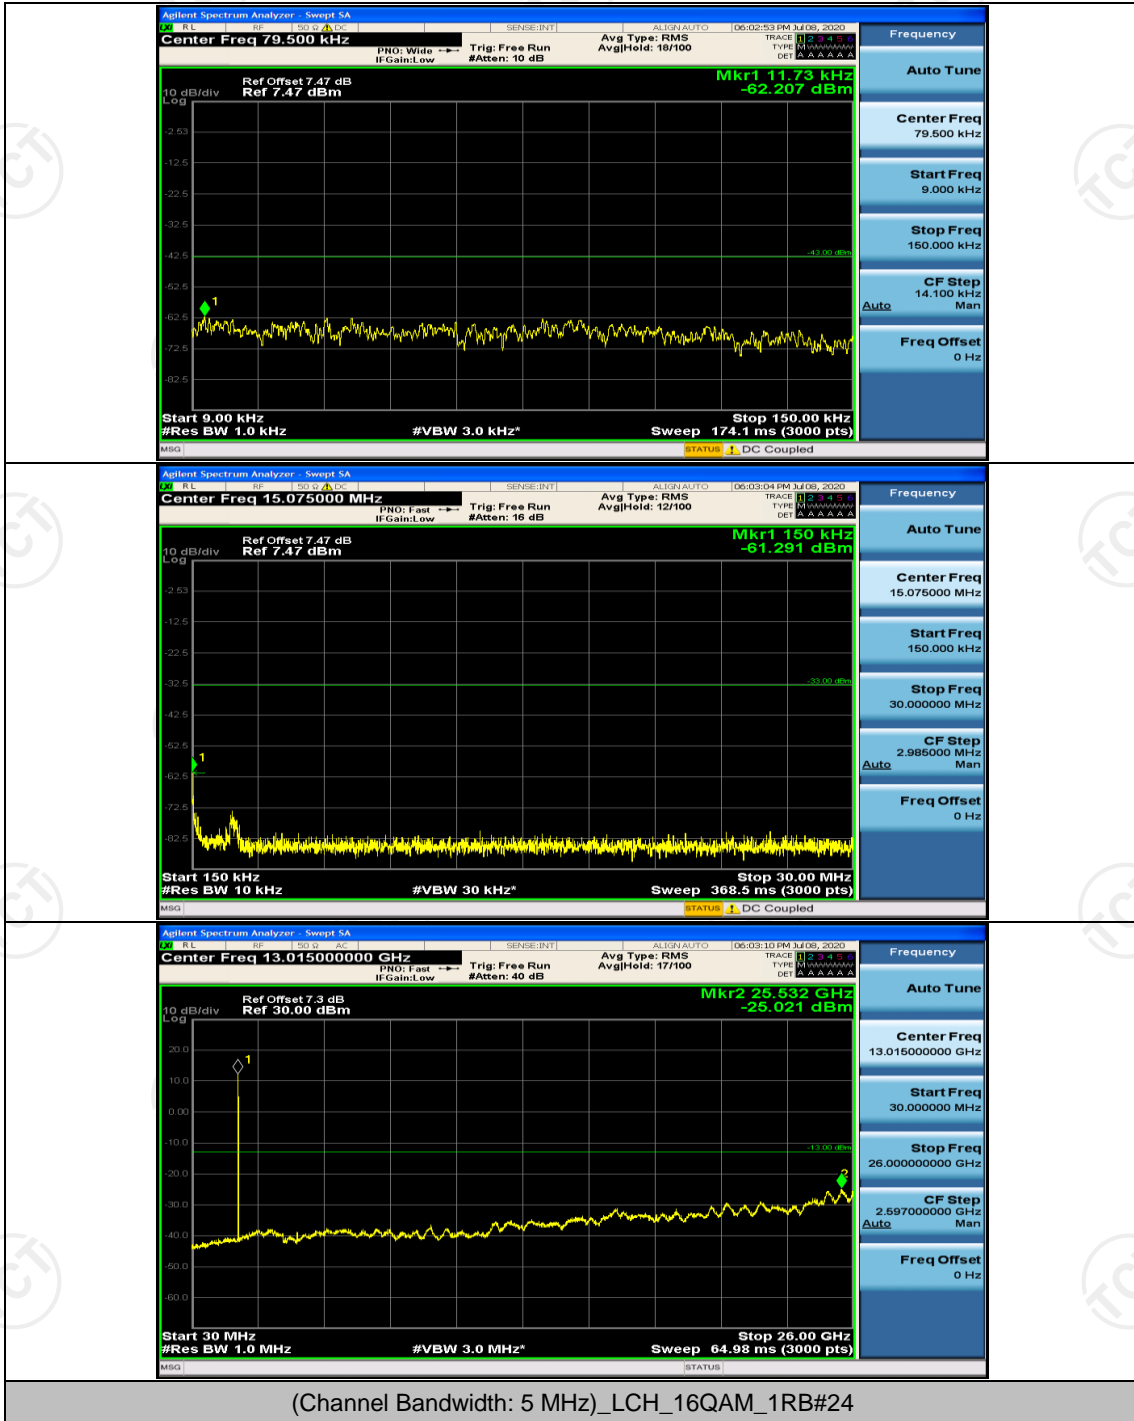

## Channel Bandwidth: 5 MHz

(Channel Bandwidth: 5 MHz)\_MCH\_QPSK\_1RB#24

**Channel Bandwidth: 10 MHz**

Channel Bandwidth: 10 MHz\_LCH\_QPSK\_1RB#0