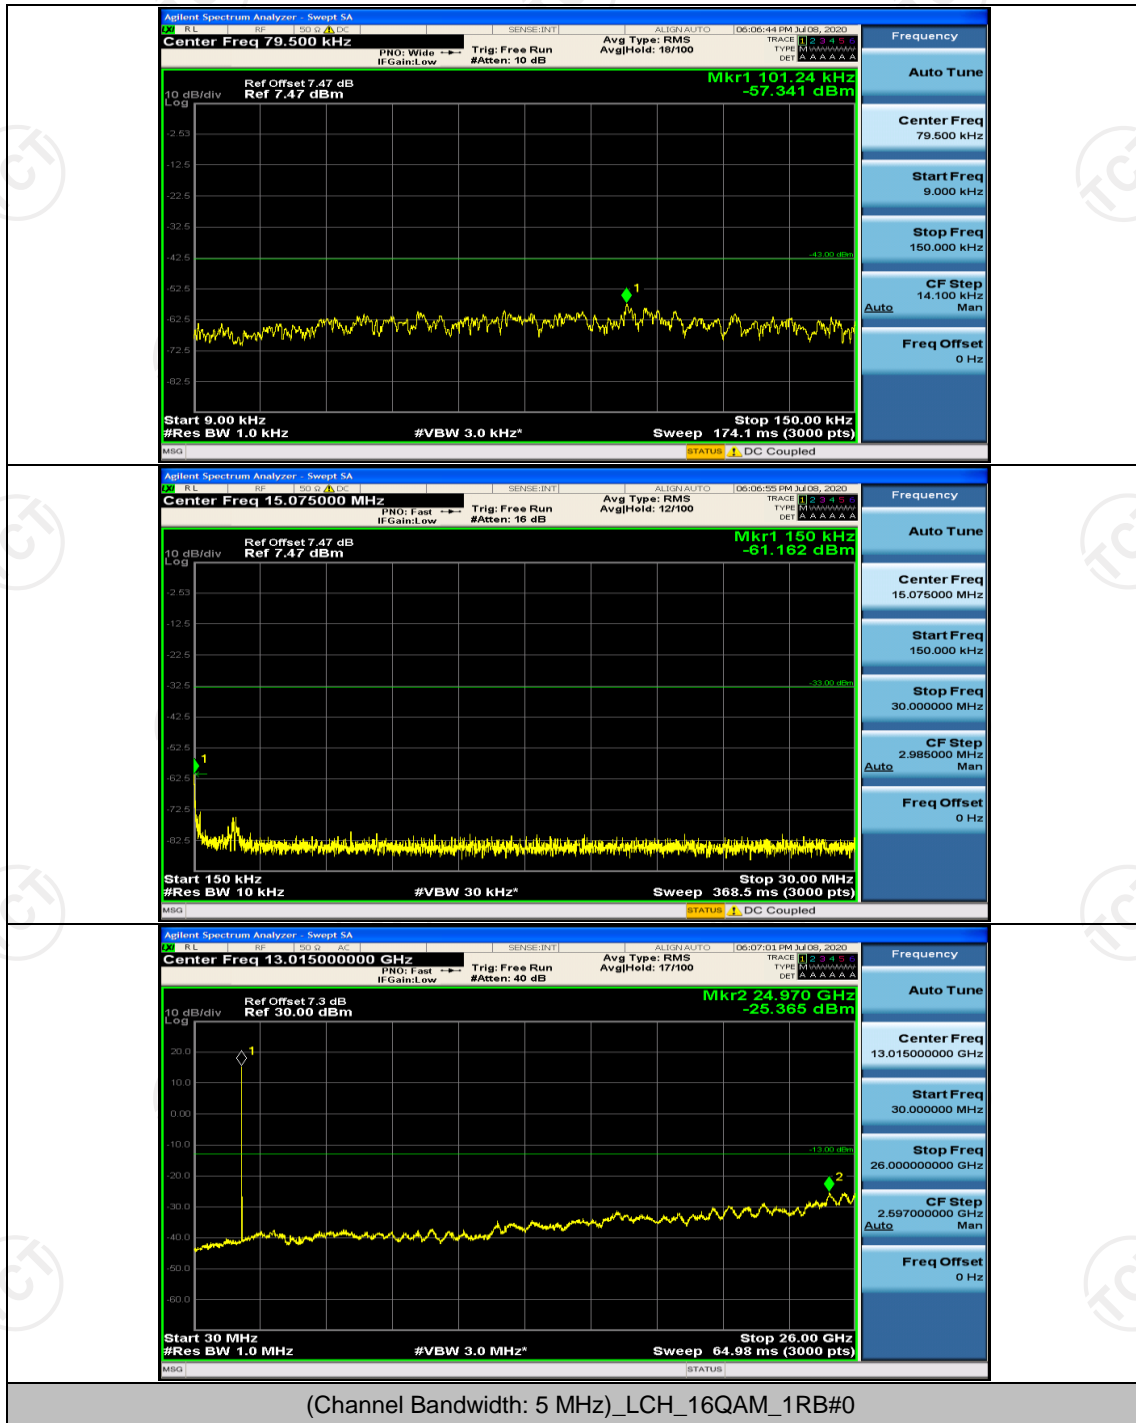

## Channel Bandwidth: 5 MHz

(Channel Bandwidth: 5 MHz)\_MCH\_QPSK\_1RB#24

**Channel Bandwidth: 10 MHz**

Channel Bandwidth: 10 MHz\_LCH\_QPSK\_1RB#0