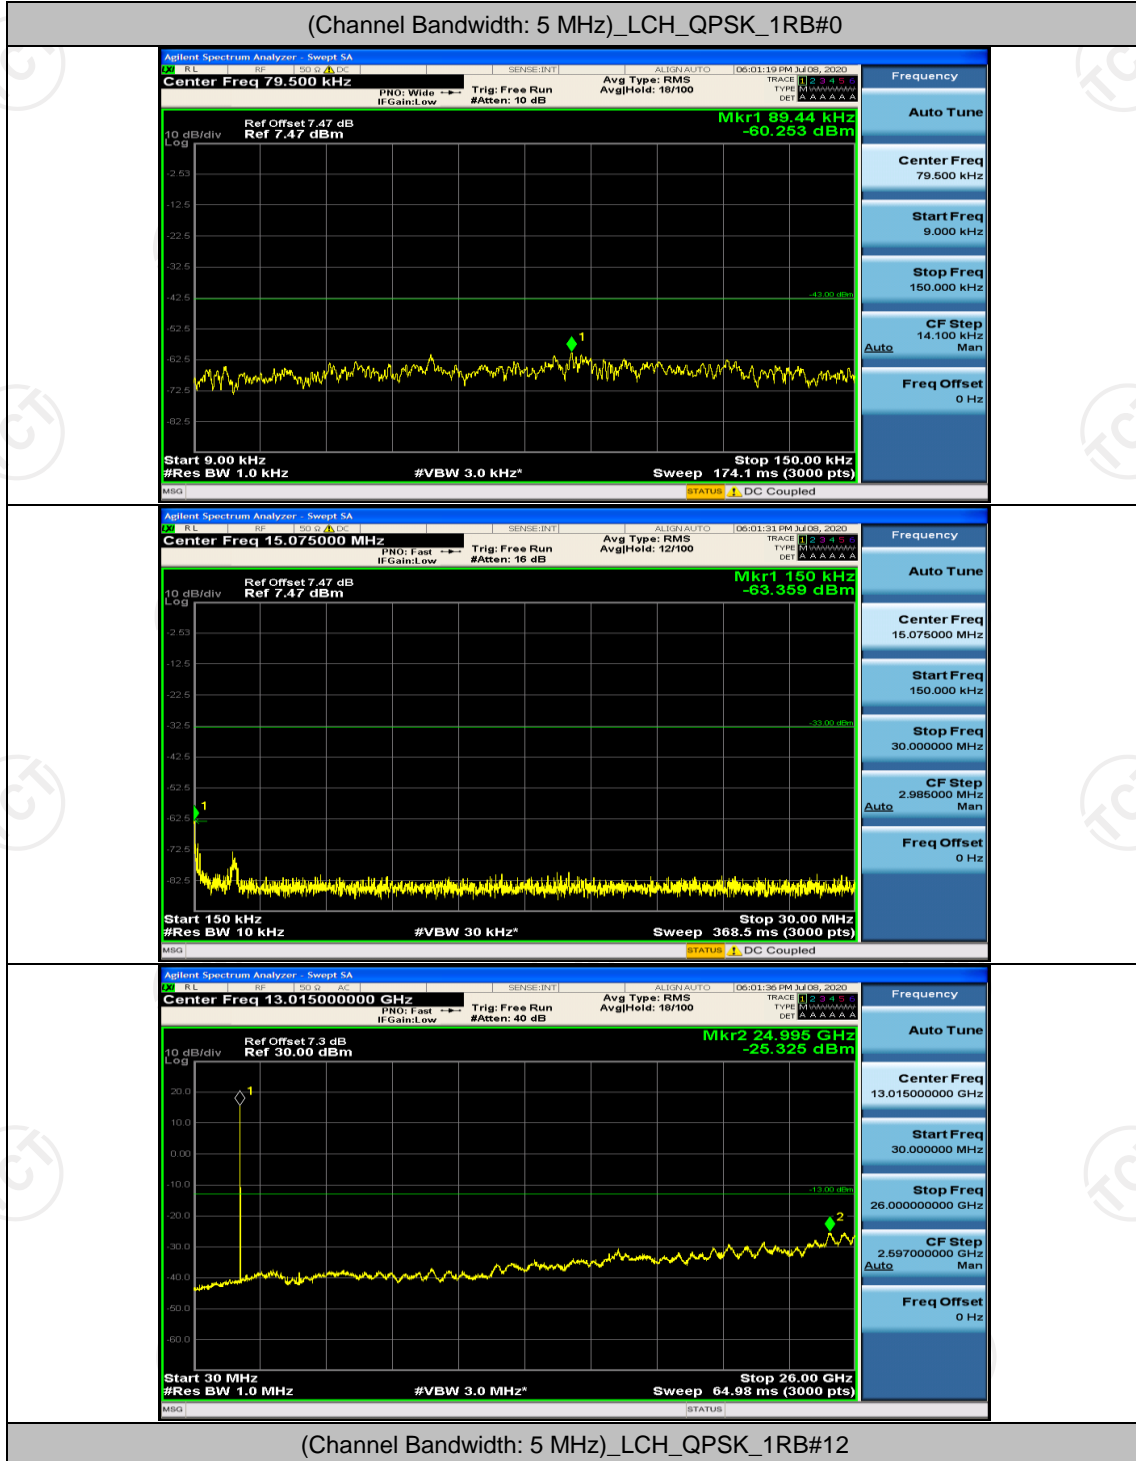

## Channel Bandwidth: 5 MHz

(Channel Bandwidth: 5 MHz)\_MCH\_QPSK\_1RB#24

**Channel Bandwidth: 10 MHz**

Channel Bandwidth: 10 MHz\_LCH\_QPSK\_1RB#0