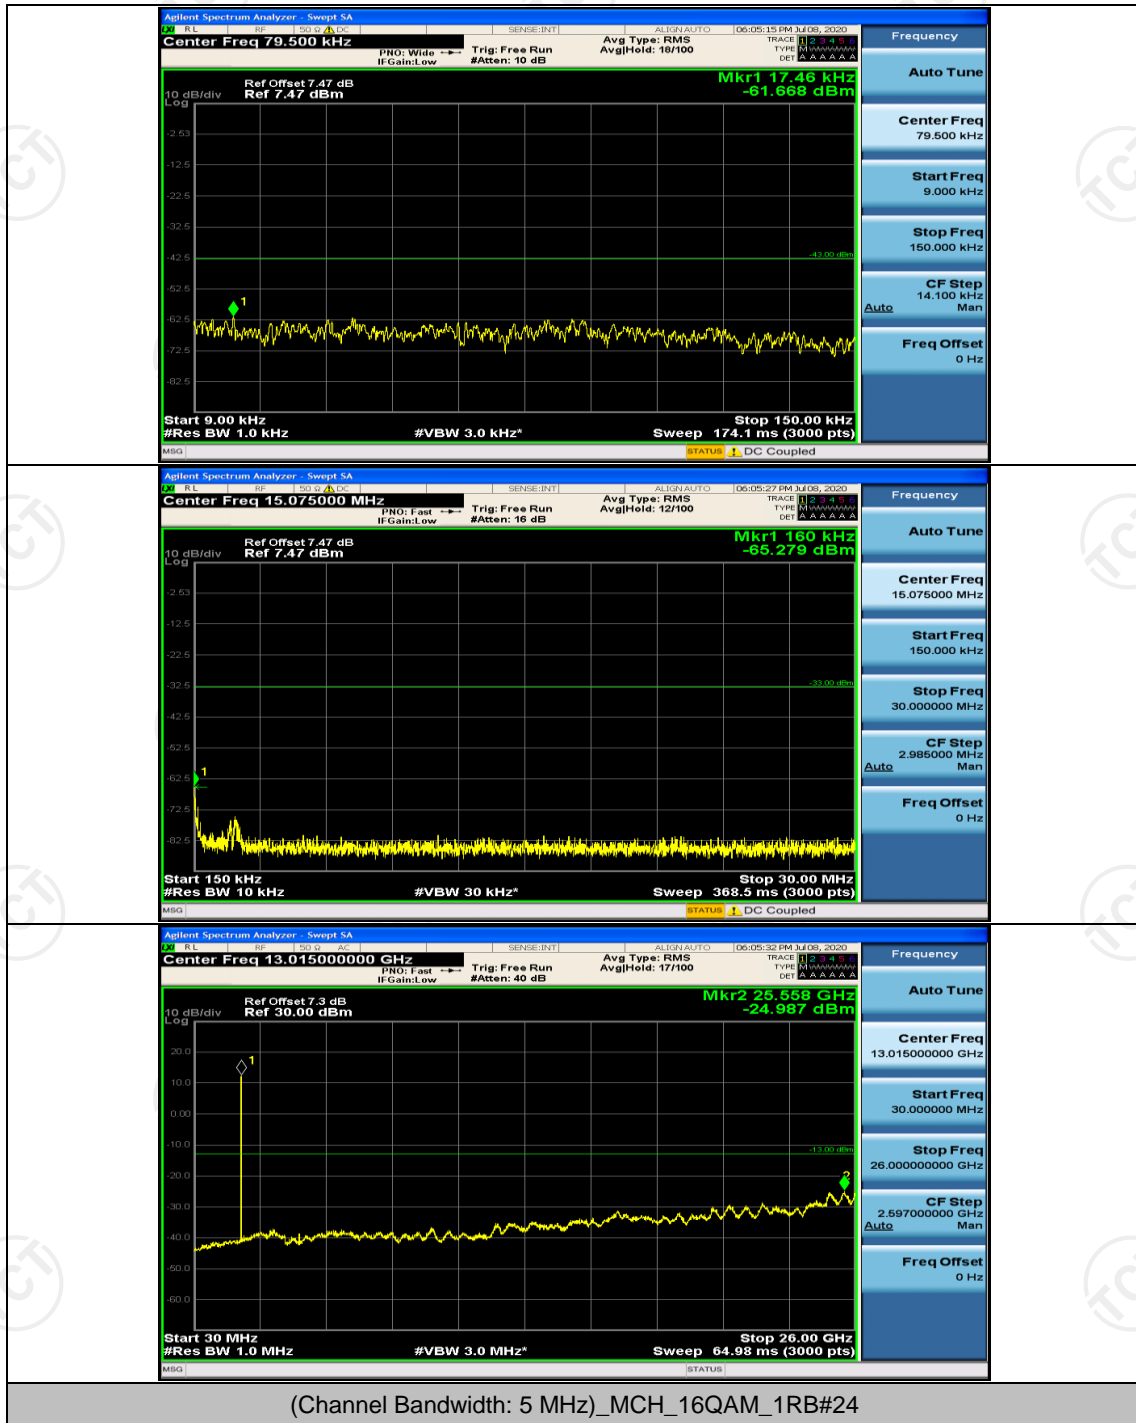

## Channel Bandwidth: 5 MHz

(Channel Bandwidth: 5 MHz)\_MCH\_QPSK\_1RB#24

**Channel Bandwidth: 10 MHz**

Channel Bandwidth: 10 MHz\_LCH\_QPSK\_1RB#0