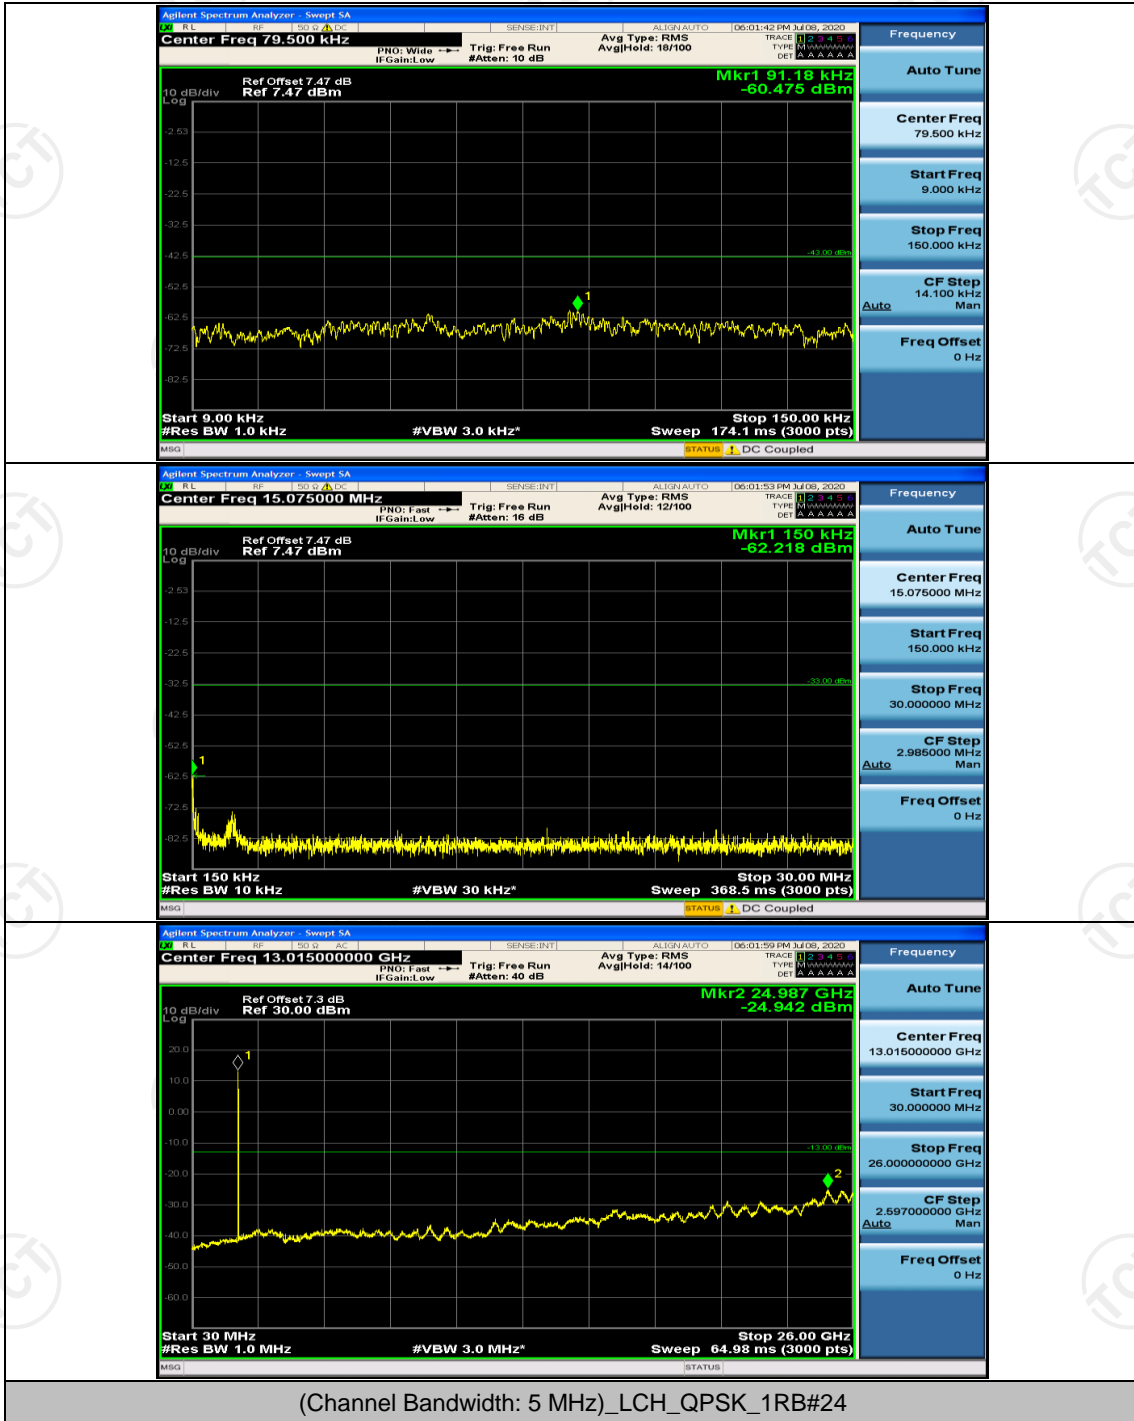

## Channel Bandwidth: 5 MHz

(Channel Bandwidth: 5 MHz)\_MCH\_QPSK\_1RB#24

**Channel Bandwidth: 10 MHz**

Channel Bandwidth: 10 MHz\_LCH\_QPSK\_1RB#0