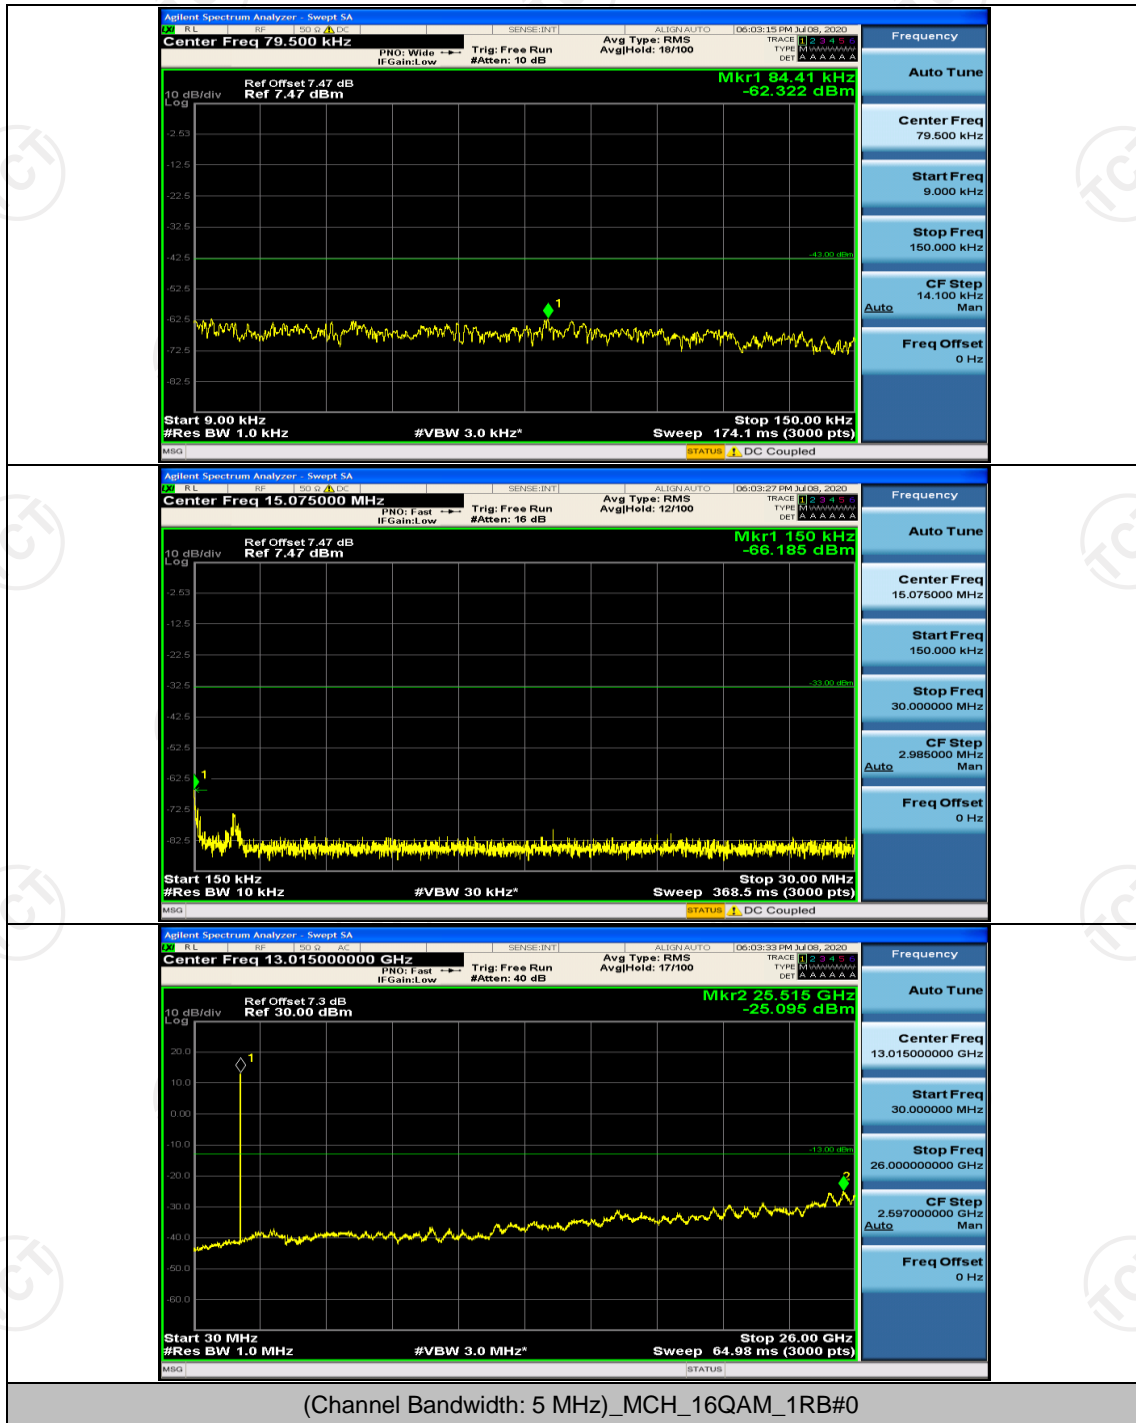

## Channel Bandwidth: 5 MHz

(Channel Bandwidth: 5 MHz)\_MCH\_QPSK\_1RB#24

**Channel Bandwidth: 10 MHz**

Channel Bandwidth: 10 MHz\_LCH\_QPSK\_1RB#0