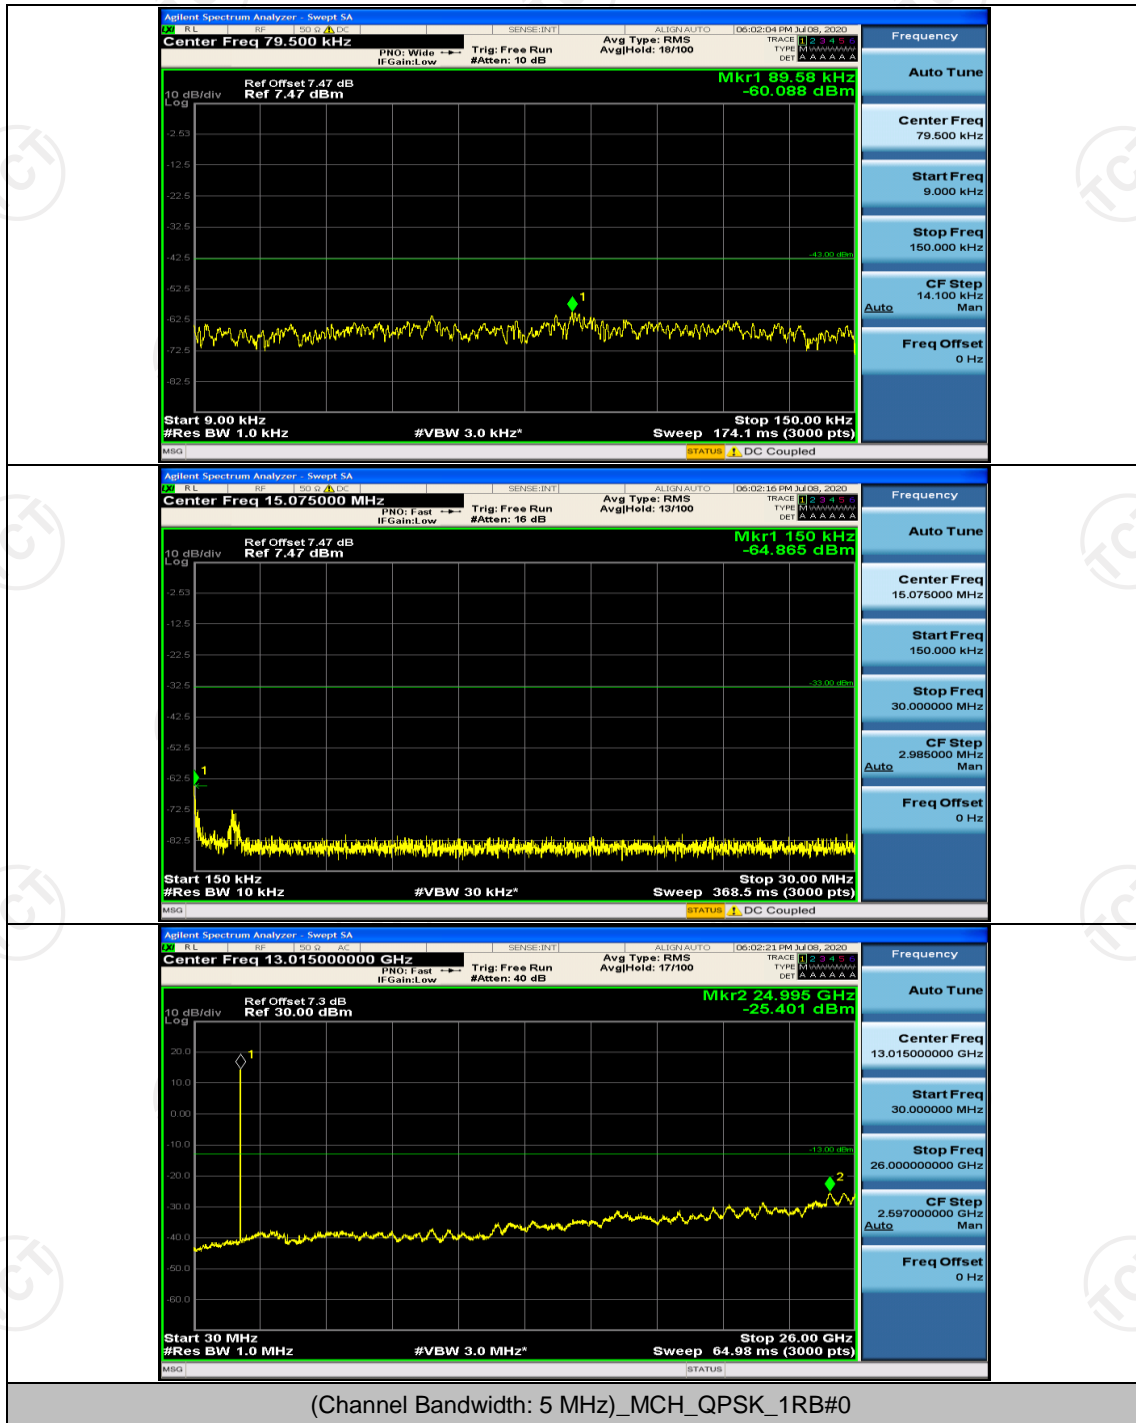

## Channel Bandwidth: 5 MHz

(Channel Bandwidth: 5 MHz)\_MCH\_QPSK\_1RB#24

**Channel Bandwidth: 10 MHz**

Channel Bandwidth: 10 MHz\_LCH\_QPSK\_1RB#0