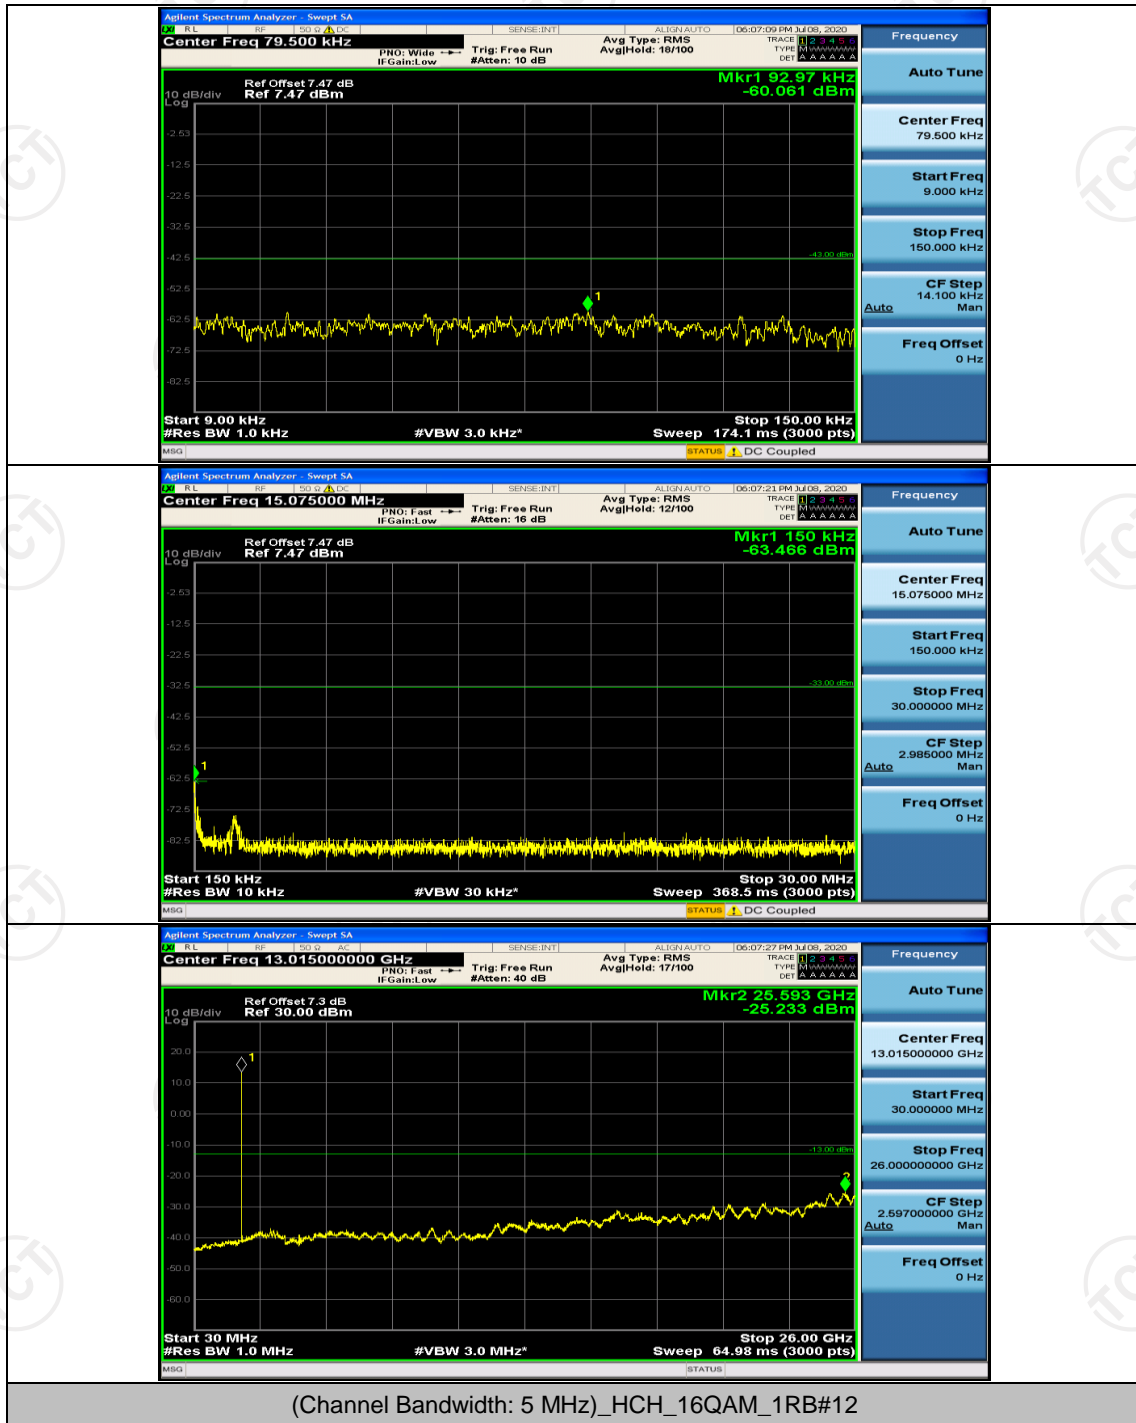

## Channel Bandwidth: 5 MHz

(Channel Bandwidth: 5 MHz)\_MCH\_QPSK\_1RB#24

**Channel Bandwidth: 10 MHz**

Channel Bandwidth: 10 MHz\_LCH\_QPSK\_1RB#0