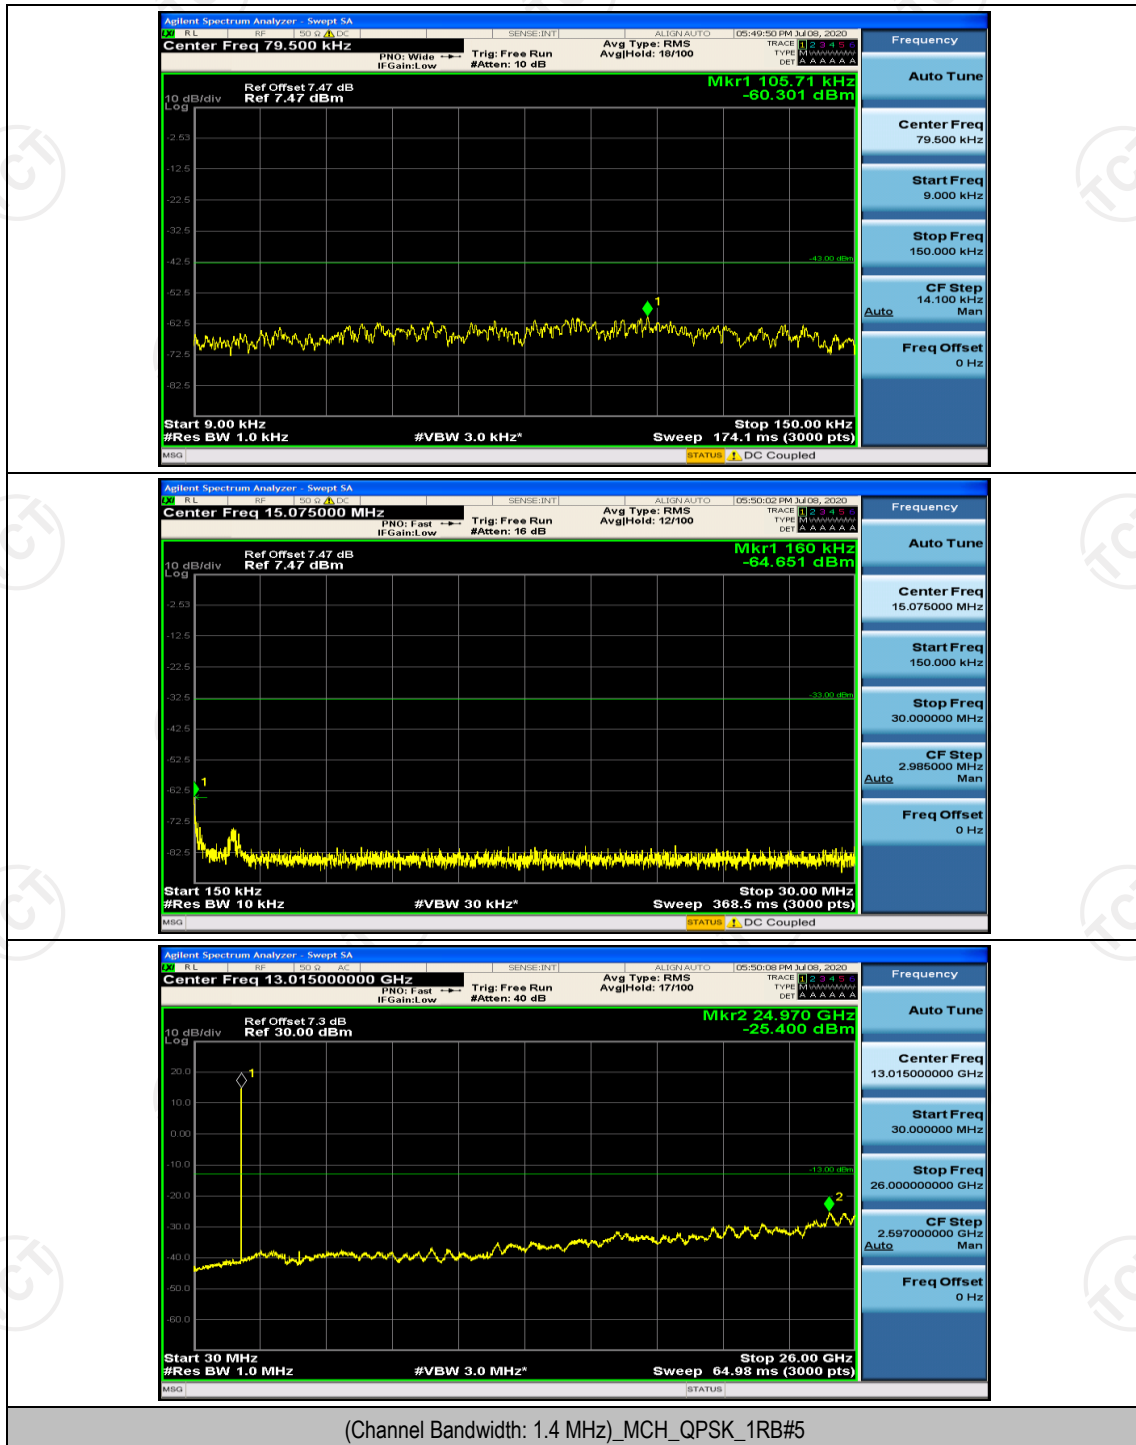

(Channel Bandwidth:20 MHz)_LCH_QPSK_100RB#0

(Channel Bandwidth:20 MHz)_HCH_QPSK_100RB#0

(Channel Bandwidth:20 MHz)_LCH_16QAM_100RB#0

(Channel Bandwidth:20 MHz)_HCH_16QAM_100RB#0

Appendix E: Conducted Spurious Emission

Test Graphs

Channel Bandwidth: 1.4 MHz

(Channel Bandwidth: 1.4 MHz)_MCH_QPSK_1RB#0

(Channel Bandwidth: 1.4 MHz)_HCH_QPSK_1RB#0

(Channel Bandwidth: 1.4 MHz)_LCH_16QAM_1RB#0

(Channel Bandwidth: 1.4 MHz)_MCH_16QAM_1RB#0

(Channel Bandwidth: 1.4 MHz)_HCH_16QAM_1RB#0

Channel Bandwidth: 3 MHz

(Channel Bandwidth: 3 MHz)_HCH_QPSK_1RB#0