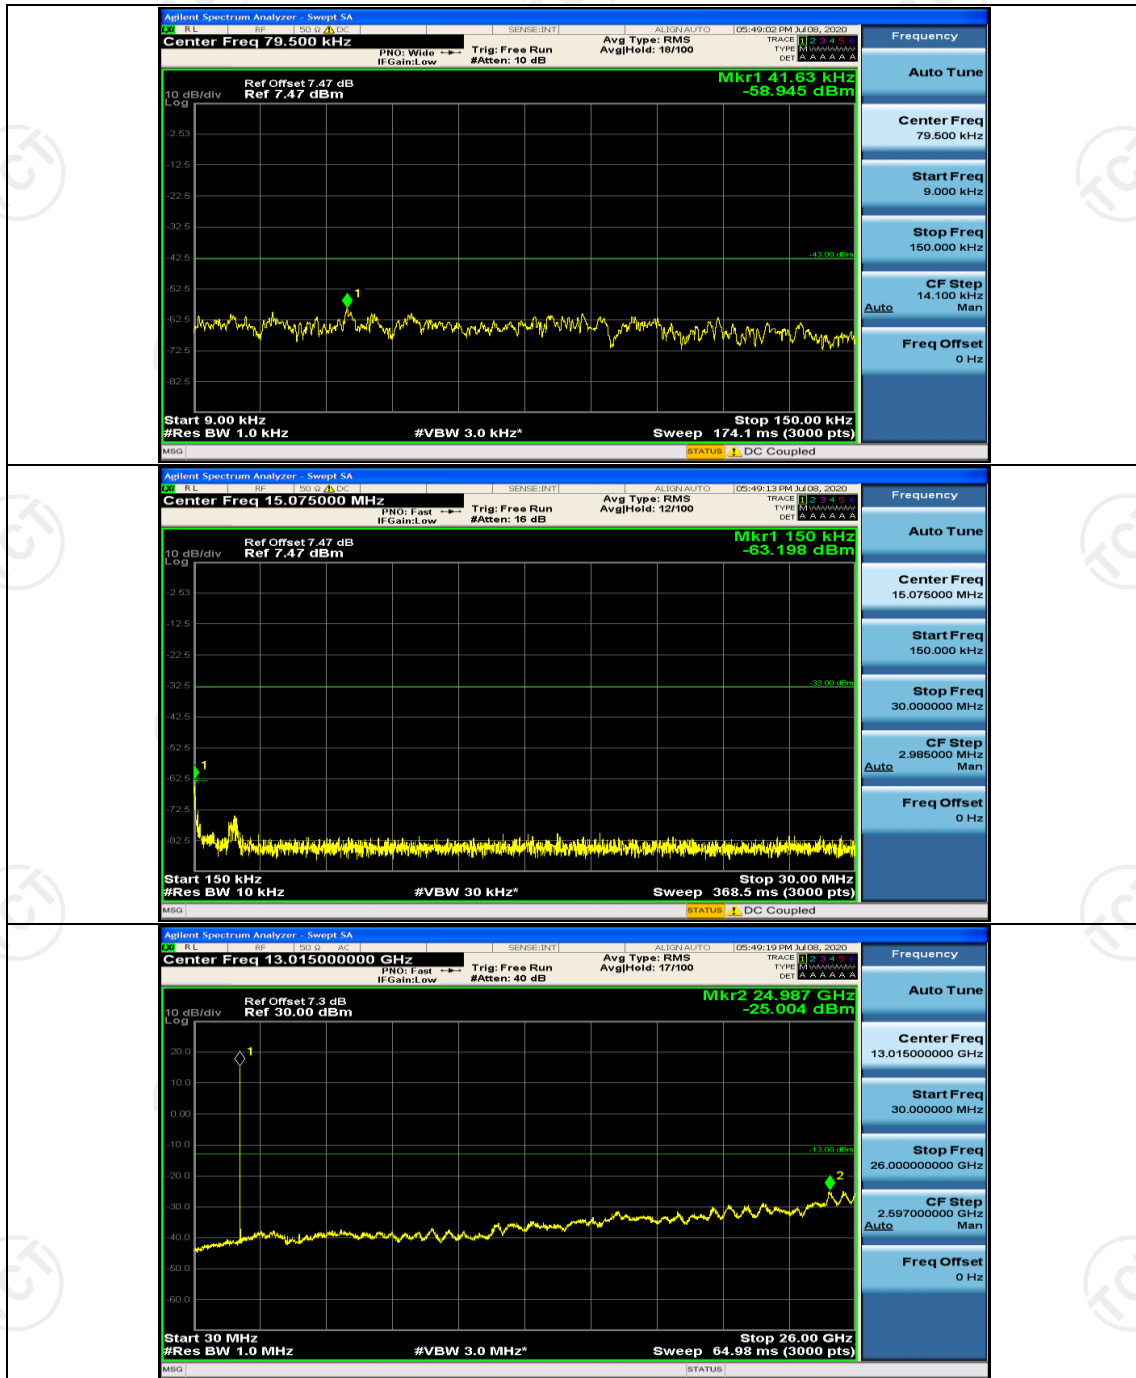

(Channel Bandwidth:20 MHz)_LCH_QPSK_100RB#0

(Channel Bandwidth:20 MHz)_HCH_QPSK_100RB#0

(Channel Bandwidth:20 MHz)_LCH_16QAM_100RB#0

(Channel Bandwidth:20 MHz)_HCH_16QAM_100RB#0

Appendix E: Conducted Spurious Emission

Test Graphs

Channel Bandwidth: 1.4 MHz

(Channel Bandwidth: 1.4 MHz)_MCH_QPSK_1RB#0

(Channel Bandwidth: 1.4 MHz)_HCH_QPSK_1RB#0

(Channel Bandwidth: 1.4 MHz)_LCH_16QAM_1RB#0

(Channel Bandwidth: 1.4 MHz)_MCH_16QAM_1RB#0

(Channel Bandwidth: 1.4 MHz)_HCH_16QAM_1RB#0

Channel Bandwidth: 3 MHz

(Channel Bandwidth: 3 MHz)_HCH_QPSK_1RB#0