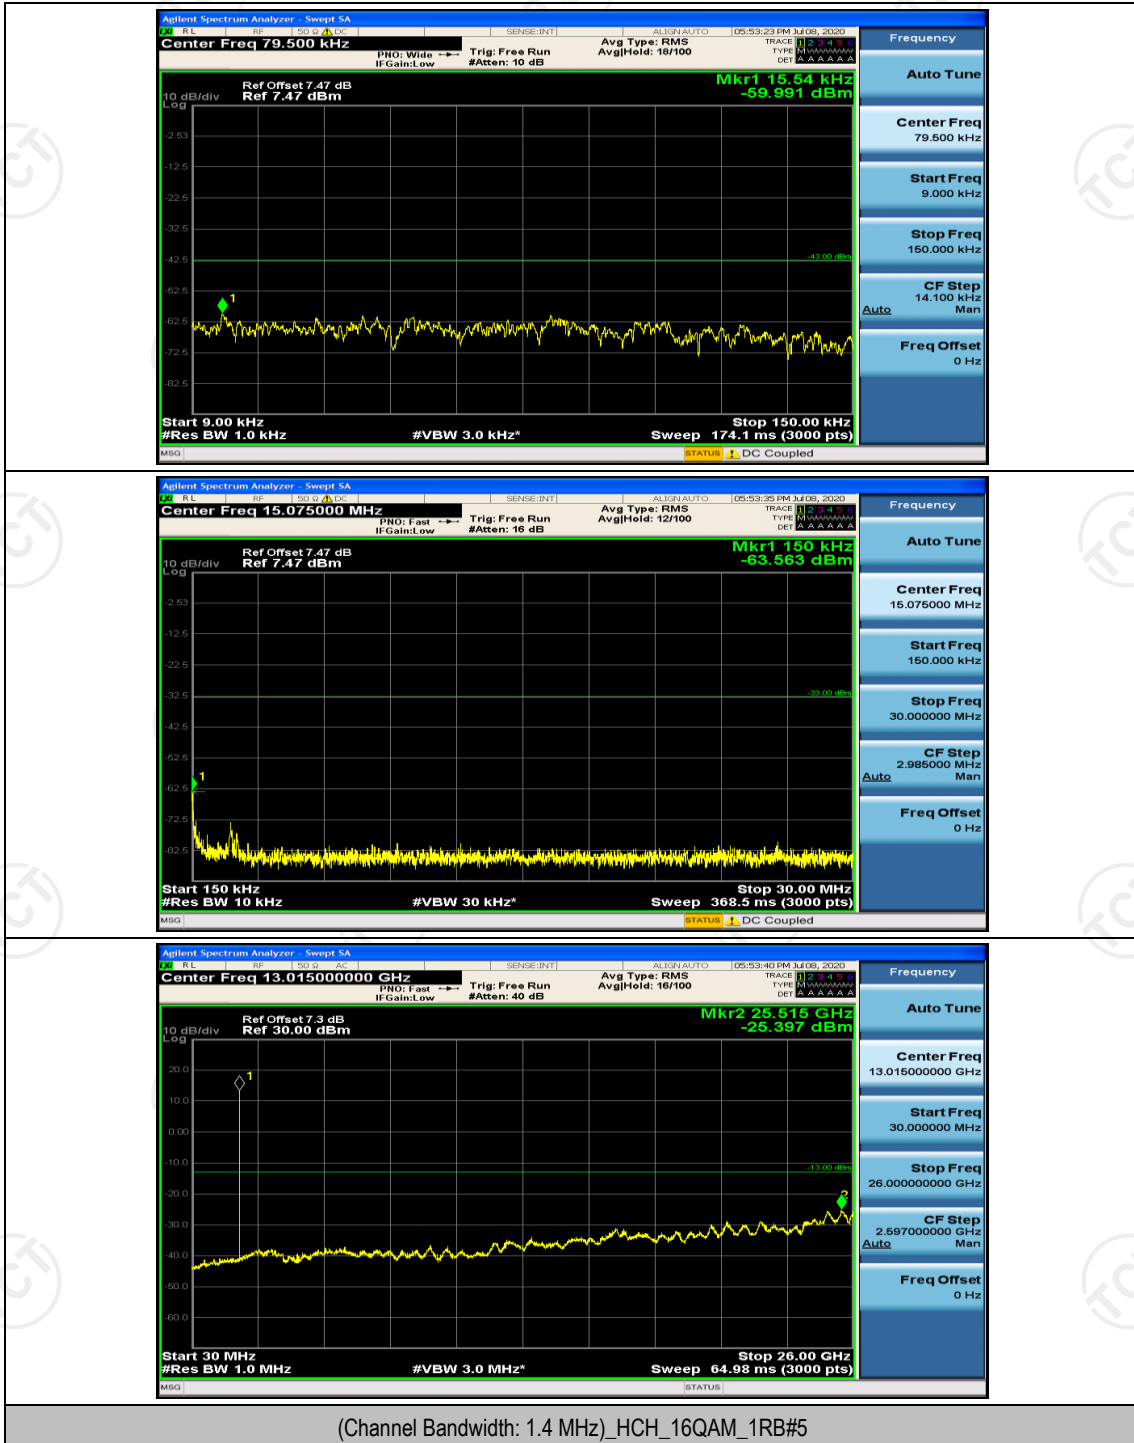

(Channel Bandwidth:20 MHz)_LCH_QPSK_100RB#0

(Channel Bandwidth:20 MHz)_HCH_QPSK_100RB#0

(Channel Bandwidth:20 MHz)_LCH_16QAM_100RB#0

(Channel Bandwidth:20 MHz)_HCH_16QAM_100RB#0

Appendix E: Conducted Spurious Emission

Test Graphs

Channel Bandwidth: 1.4 MHz

(Channel Bandwidth: 1.4 MHz)_MCH_QPSK_1RB#0

(Channel Bandwidth: 1.4 MHz)_HCH_QPSK_1RB#0

(Channel Bandwidth: 1.4 MHz)_LCH_16QAM_1RB#0

(Channel Bandwidth: 1.4 MHz)_MCH_16QAM_1RB#0

(Channel Bandwidth: 1.4 MHz)_HCH_16QAM_1RB#0

Channel Bandwidth: 3 MHz

(Channel Bandwidth: 3 MHz)_HCH_QPSK_1RB#0