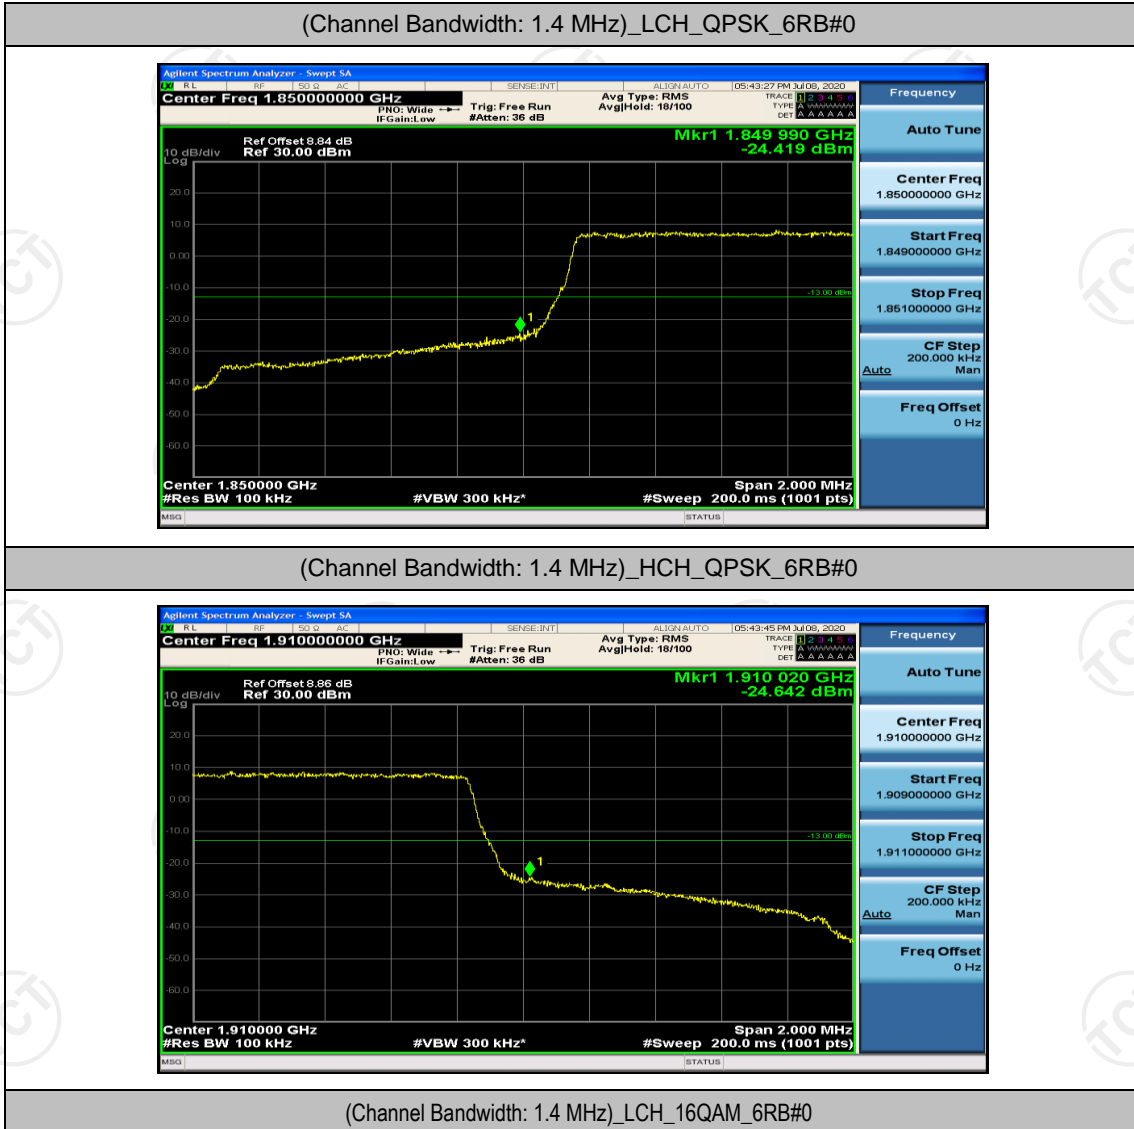

Appendix D: Band Edge

Test Graphs

Channel Bandwidth: 1.4 MHz

(Channel Bandwidth: 1.4 MHz)_HCH_16QAM_6RB#0

Channel Bandwidth: 3 MHz

(Channel Bandwidth: 3 MHz)_HCH_QPSK_15RB#0

(Channel Bandwidth: 3 MHz)_LCH_16QAM_15RB#0

(Channel Bandwidth: 3 MHz)_HCH_16QAM_15RB#0

Channel Bandwidth: 5 MHz

(Channel Bandwidth: 5 MHz)_LCH_QPSK_25RB#0

(Channel Bandwidth: 5 MHz)_HCH_QPSK_25RB#0

(Channel Bandwidth: 5 MHz)_LCH_16QAM_25RB#0

(Channel Bandwidth: 5 MHz)_HCH_16QAM_25RB#0