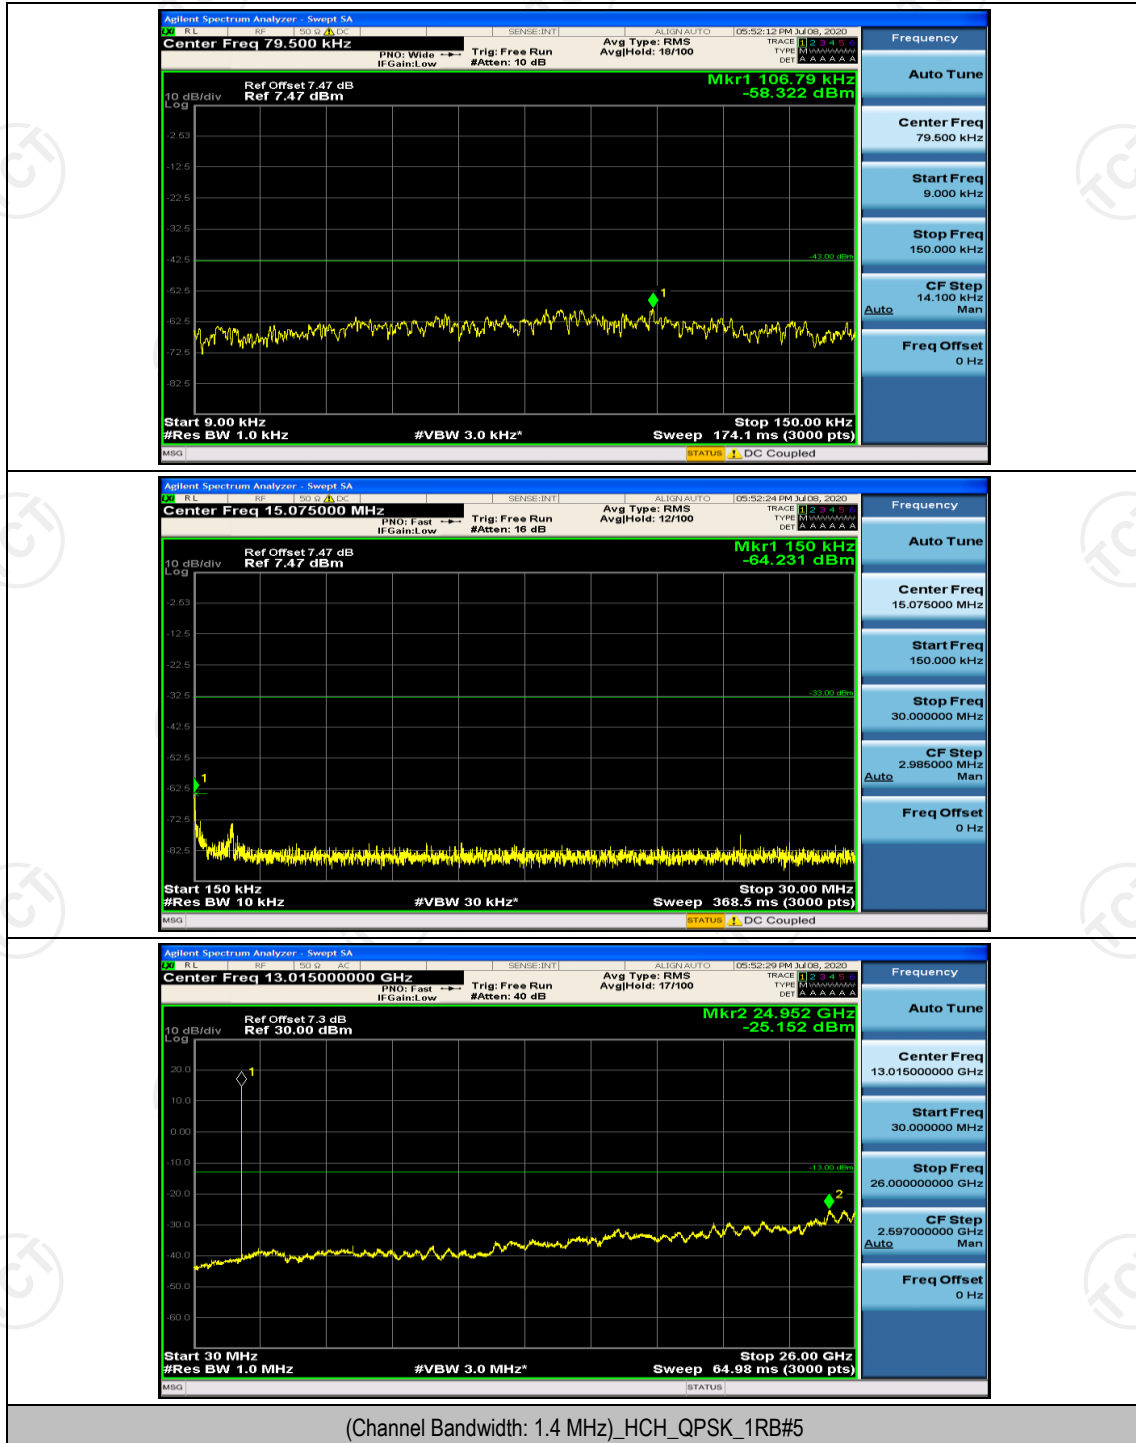

(Channel Bandwidth:20 MHz)_LCH_QPSK_100RB#0

(Channel Bandwidth:20 MHz)_HCH_QPSK_100RB#0

(Channel Bandwidth:20 MHz)_LCH_16QAM_100RB#0

(Channel Bandwidth:20 MHz)_HCH_16QAM_100RB#0

Appendix E: Conducted Spurious Emission

Test Graphs

Channel Bandwidth: 1.4 MHz

(Channel Bandwidth: 1.4 MHz)_MCH_QPSK_1RB#0

(Channel Bandwidth: 1.4 MHz)_HCH_QPSK_1RB#0

(Channel Bandwidth: 1.4 MHz)_LCH_16QAM_1RB#0

(Channel Bandwidth: 1.4 MHz)_MCH_16QAM_1RB#0

(Channel Bandwidth: 1.4 MHz)_HCH_16QAM_1RB#0

Channel Bandwidth: 3 MHz

(Channel Bandwidth: 3 MHz)_HCH_QPSK_1RB#0