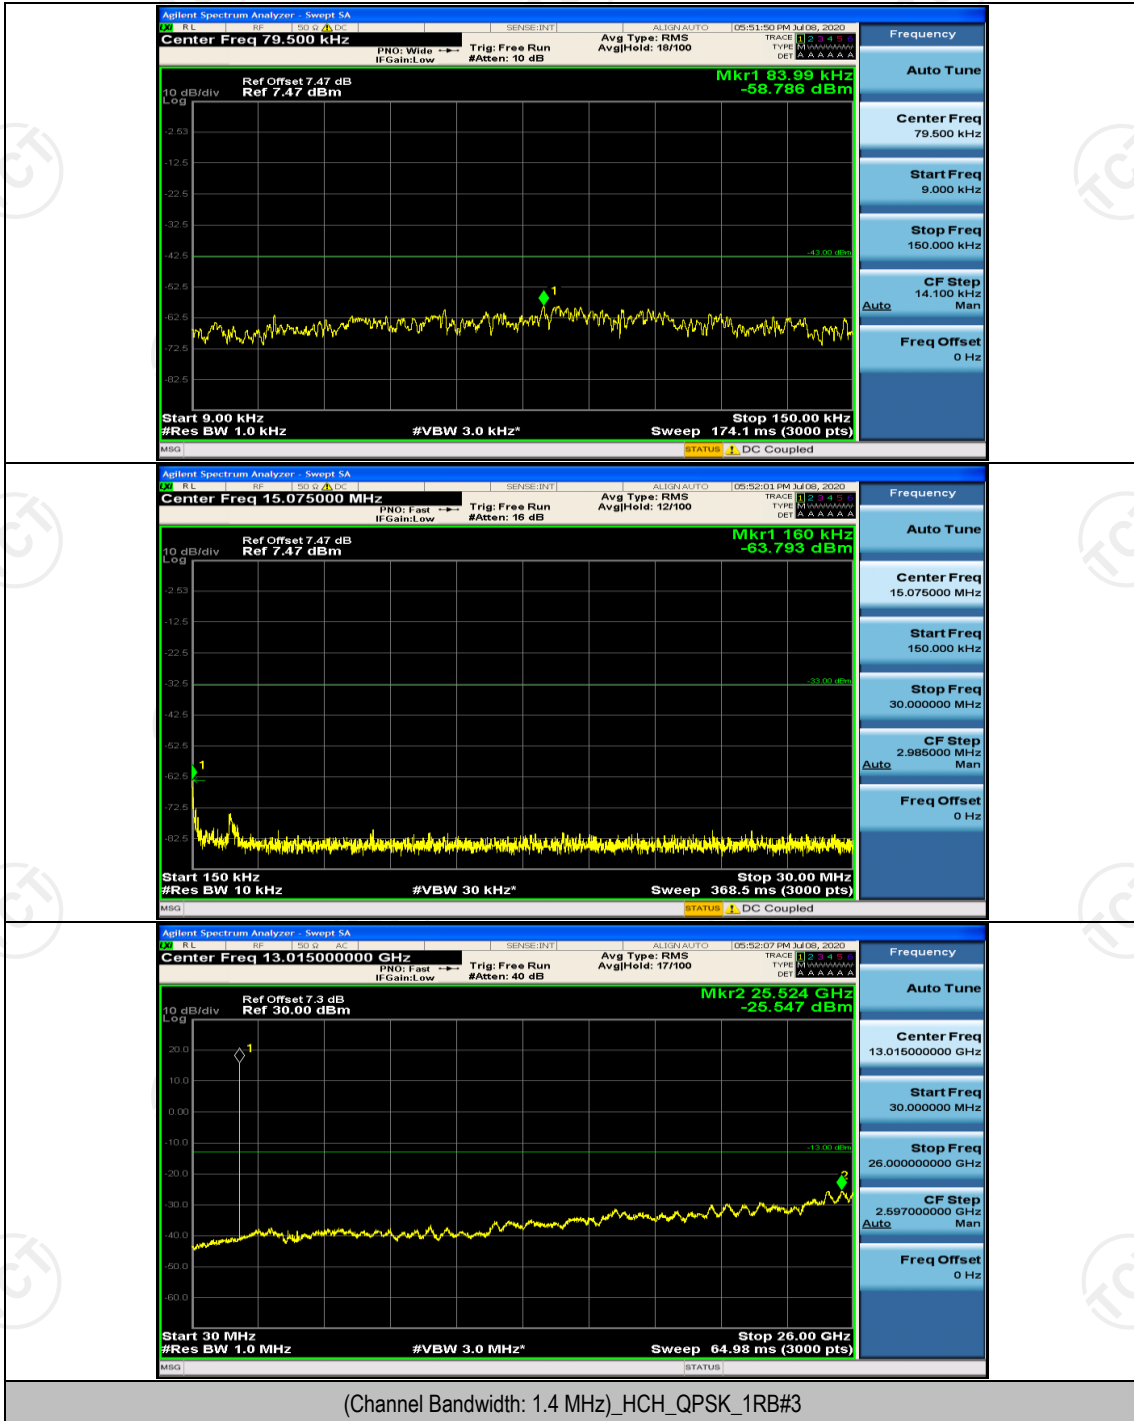

(Channel Bandwidth:20 MHz)_LCH_QPSK_100RB#0

(Channel Bandwidth:20 MHz)_HCH_QPSK_100RB#0

(Channel Bandwidth:20 MHz)_LCH_16QAM_100RB#0

(Channel Bandwidth:20 MHz)_HCH_16QAM_100RB#0

Appendix E: Conducted Spurious Emission

Test Graphs

Channel Bandwidth: 1.4 MHz

(Channel Bandwidth: 1.4 MHz)_MCH_QPSK_1RB#0

(Channel Bandwidth: 1.4 MHz)_HCH_QPSK_1RB#0

(Channel Bandwidth: 1.4 MHz)_LCH_16QAM_1RB#0

(Channel Bandwidth: 1.4 MHz)_MCH_16QAM_1RB#0

(Channel Bandwidth: 1.4 MHz)_HCH_16QAM_1RB#0

Channel Bandwidth: 3 MHz

(Channel Bandwidth: 3 MHz)_HCH_QPSK_1RB#0