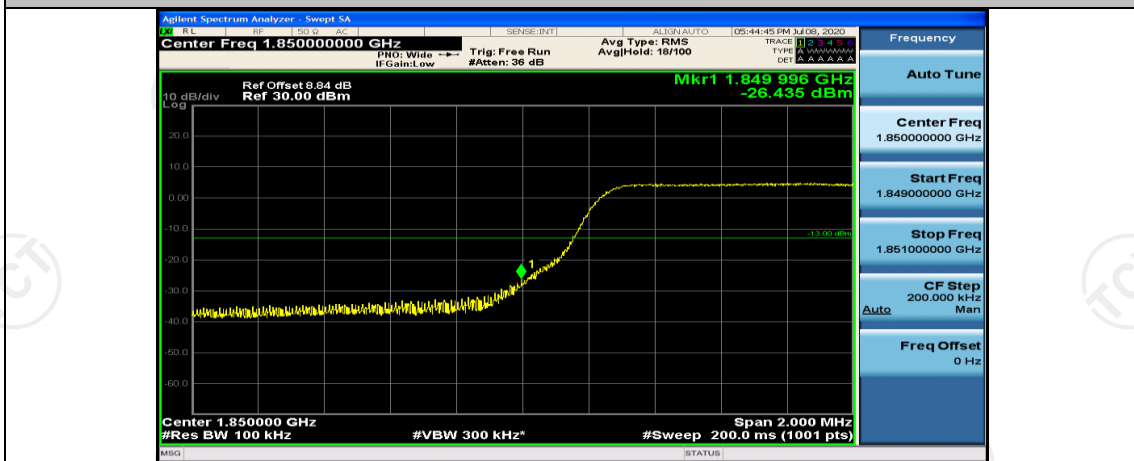

(Channel Bandwidth: 3 MHz)_HCH_16QAM_15RB#0

Channel Bandwidth: 5 MHz

(Channel Bandwidth: 5 MHz)_LCH_QPSK_25RB#0

(Channel Bandwidth: 5 MHz)_HCH_QPSK_25RB#0

(Channel Bandwidth: 5 MHz)_LCH_16QAM_25RB#0

(Channel Bandwidth: 5 MHz)_HCH_16QAM_25RB#0

Channel Bandwidth: 10 MHz

Channel Bandwidth: 10 MHz_LCH_16QAM_50RB#0

Channel Bandwidth: 15 MHz

(Channel Bandwidth:15 MHz)_LCH_16QAM_75RB#0

(Channel Bandwidth:15 MHz)_HCH_16QAM_75RB#0

Channel Bandwidth: 20 MHz