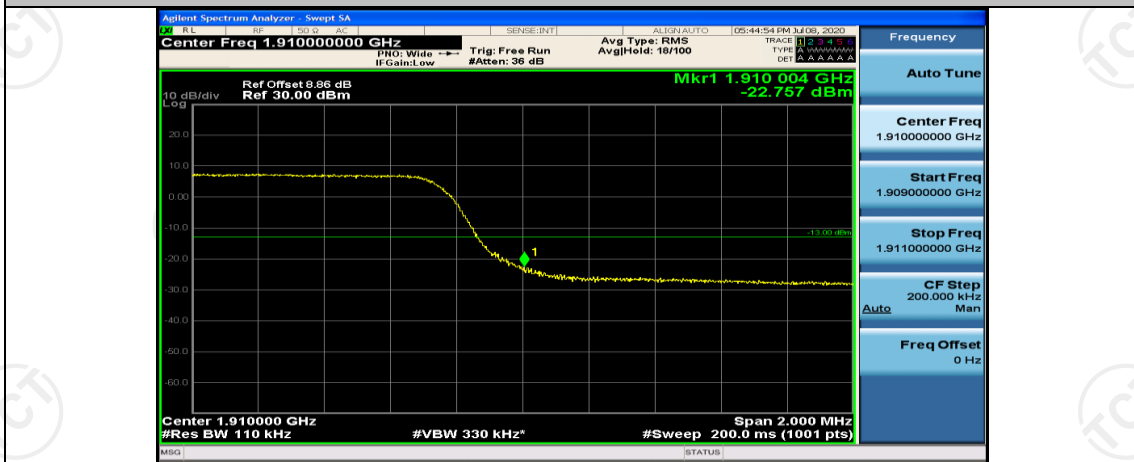

(Channel Bandwidth: 3 MHz)_HCH_16QAM_15RB#0

Channel Bandwidth: 5 MHz

(Channel Bandwidth: 5 MHz)_LCH_QPSK_25RB#0

(Channel Bandwidth: 5 MHz)_HCH_QPSK_25RB#0

(Channel Bandwidth: 5 MHz)_LCH_16QAM_25RB#0

(Channel Bandwidth: 5 MHz)_HCH_16QAM_25RB#0

Channel Bandwidth: 10 MHz

Channel Bandwidth: 10 MHz_LCH_16QAM_50RB#0

Channel Bandwidth: 15 MHz

(Channel Bandwidth:15 MHz)_LCH_16QAM_75RB#0

(Channel Bandwidth:15 MHz)_HCH_16QAM_75RB#0

Channel Bandwidth: 20 MHz