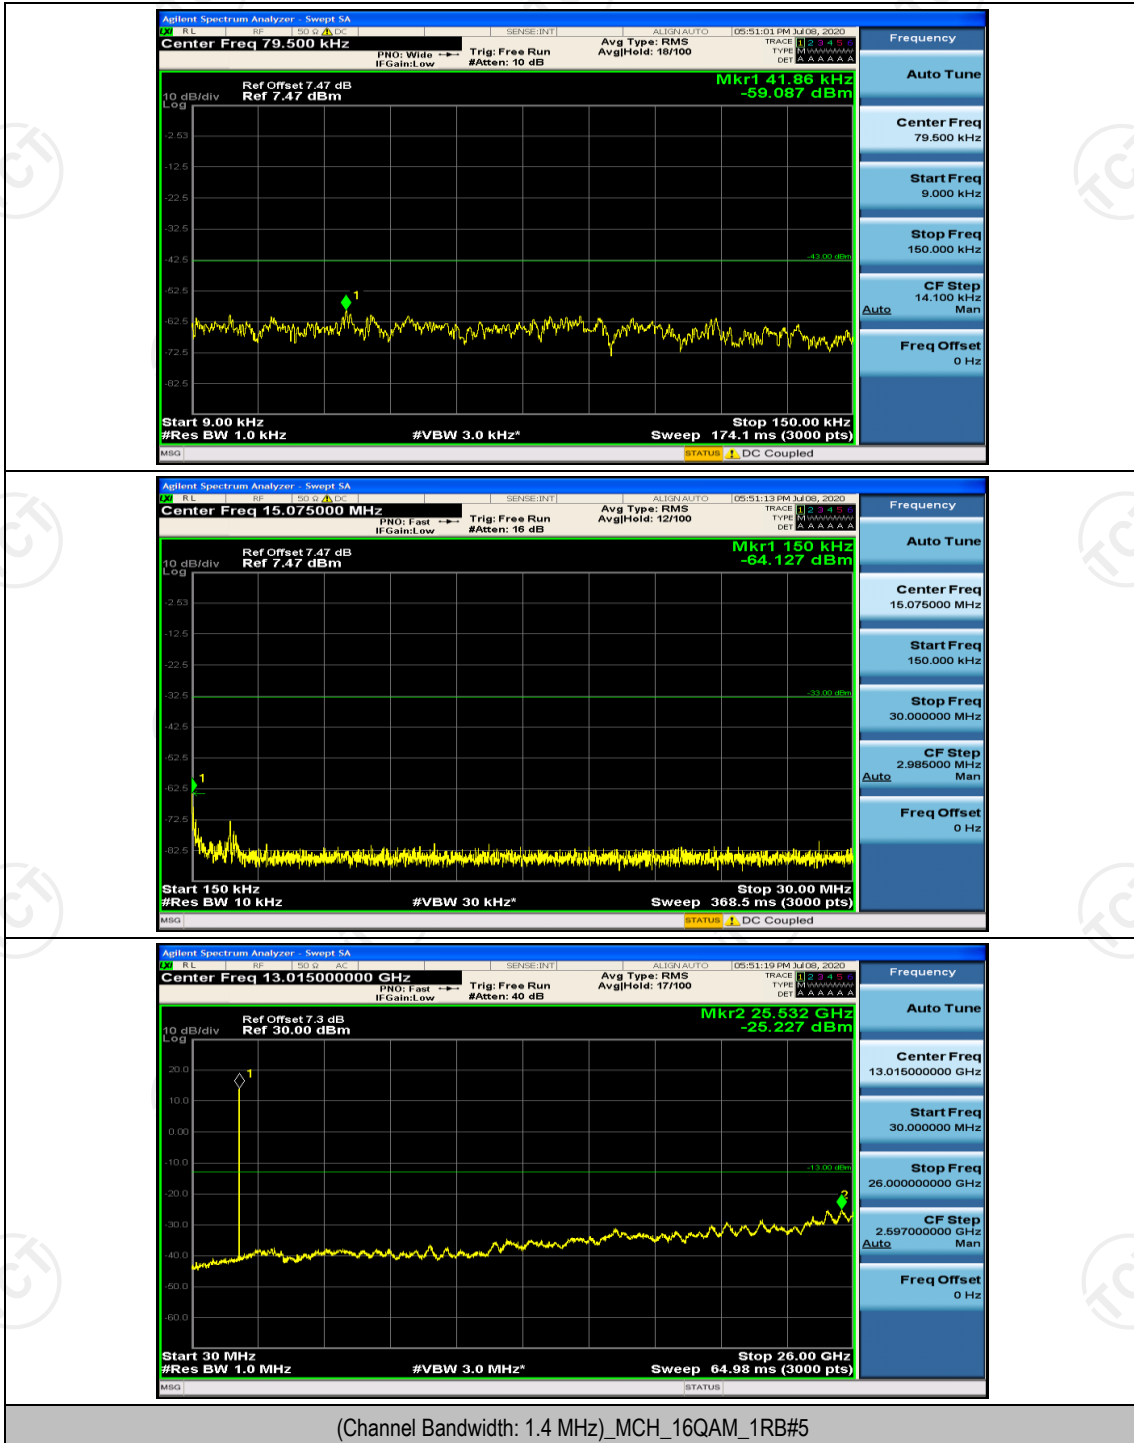

(Channel Bandwidth:20 MHz)_LCH_QPSK_100RB#0

(Channel Bandwidth:20 MHz)_HCH_QPSK_100RB#0

(Channel Bandwidth:20 MHz)_LCH_16QAM_100RB#0

(Channel Bandwidth:20 MHz)_HCH_16QAM_100RB#0

Appendix E: Conducted Spurious Emission

Test Graphs

Channel Bandwidth: 1.4 MHz

(Channel Bandwidth: 1.4 MHz)_MCH_QPSK_1RB#0

(Channel Bandwidth: 1.4 MHz)_HCH_QPSK_1RB#0

(Channel Bandwidth: 1.4 MHz)_LCH_16QAM_1RB#0

(Channel Bandwidth: 1.4 MHz)_MCH_16QAM_1RB#0

(Channel Bandwidth: 1.4 MHz)_HCH_16QAM_1RB#0

Channel Bandwidth: 3 MHz

(Channel Bandwidth: 3 MHz)_HCH_QPSK_1RB#0