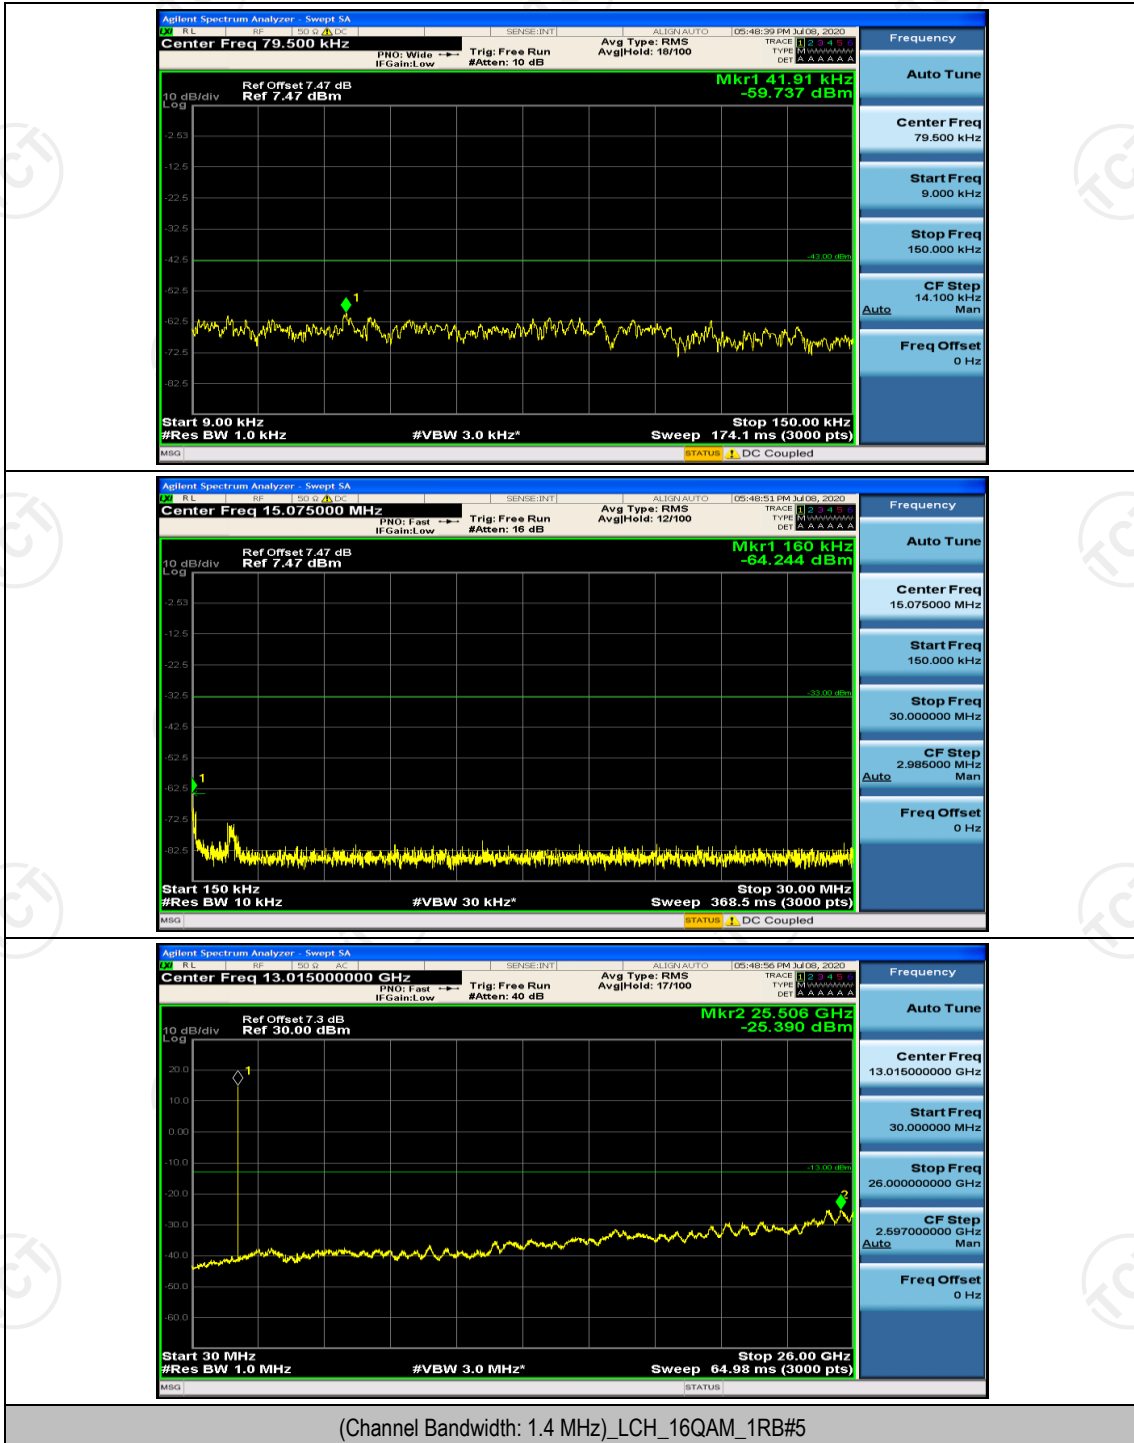

(Channel Bandwidth:20 MHz)_LCH_QPSK_100RB#0

(Channel Bandwidth:20 MHz)_HCH_QPSK_100RB#0

(Channel Bandwidth:20 MHz)_LCH_16QAM_100RB#0

(Channel Bandwidth:20 MHz)_HCH_16QAM_100RB#0

Appendix E: Conducted Spurious Emission

Test Graphs

Channel Bandwidth: 1.4 MHz

(Channel Bandwidth: 1.4 MHz)_MCH_QPSK_1RB#0

(Channel Bandwidth: 1.4 MHz)_HCH_QPSK_1RB#0

(Channel Bandwidth: 1.4 MHz)_LCH_16QAM_1RB#0

(Channel Bandwidth: 1.4 MHz)_MCH_16QAM_1RB#0

(Channel Bandwidth: 1.4 MHz)_HCH_16QAM_1RB#0

Channel Bandwidth: 3 MHz

(Channel Bandwidth: 3 MHz)_HCH_QPSK_1RB#0