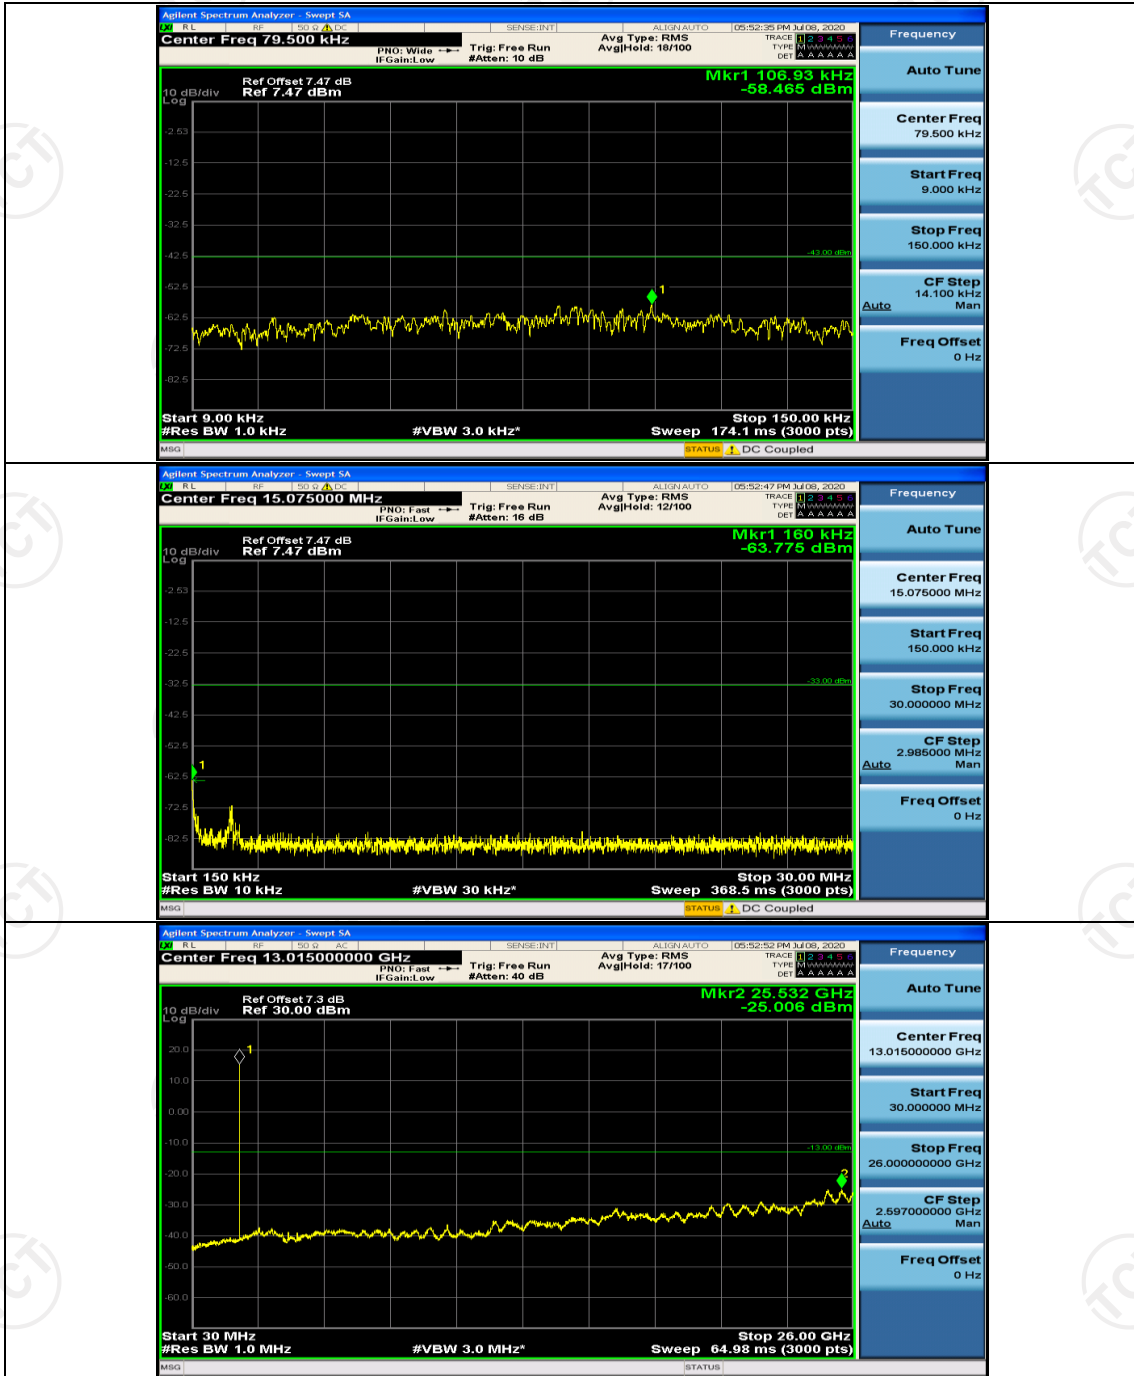

(Channel Bandwidth:20 MHz)_LCH_QPSK_100RB#0

(Channel Bandwidth:20 MHz)_HCH_QPSK_100RB#0

(Channel Bandwidth:20 MHz)_LCH_16QAM_100RB#0

(Channel Bandwidth:20 MHz)_HCH_16QAM_100RB#0

Appendix E: Conducted Spurious Emission

Test Graphs

Channel Bandwidth: 1.4 MHz

(Channel Bandwidth: 1.4 MHz)_MCH_QPSK_1RB#0

(Channel Bandwidth: 1.4 MHz)_HCH_QPSK_1RB#0

(Channel Bandwidth: 1.4 MHz)_LCH_16QAM_1RB#0

(Channel Bandwidth: 1.4 MHz)_MCH_16QAM_1RB#0

(Channel Bandwidth: 1.4 MHz)_HCH_16QAM_1RB#0

Channel Bandwidth: 3 MHz

(Channel Bandwidth: 3 MHz)_HCH_QPSK_1RB#0