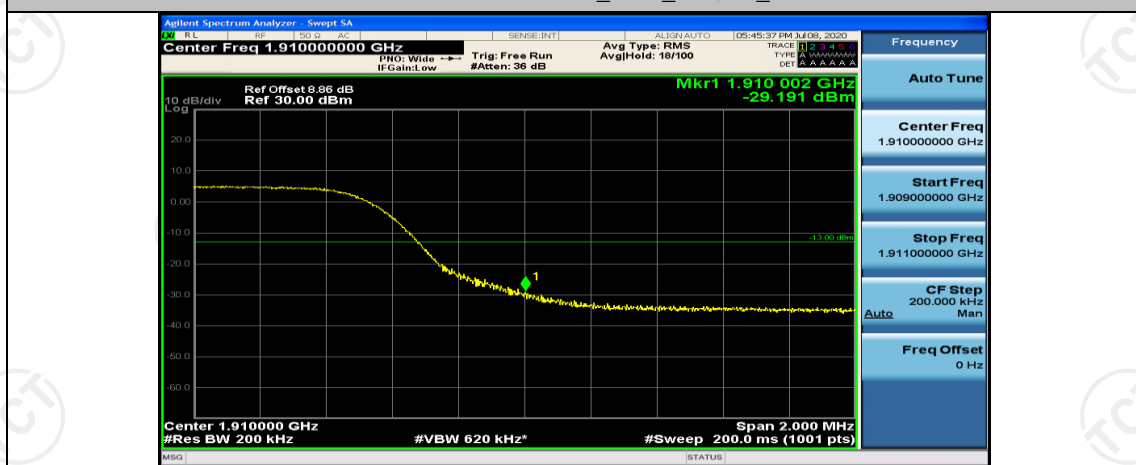

(Channel Bandwidth: 3 MHz)_HCH_16QAM_15RB#0

Channel Bandwidth: 5 MHz

(Channel Bandwidth: 5 MHz)_LCH_QPSK_25RB#0

(Channel Bandwidth: 5 MHz)_HCH_QPSK_25RB#0

(Channel Bandwidth: 5 MHz)_LCH_16QAM_25RB#0

(Channel Bandwidth: 5 MHz)_HCH_16QAM_25RB#0

Channel Bandwidth: 10 MHz

Channel Bandwidth: 10 MHz_LCH_16QAM_50RB#0

Channel Bandwidth: 15 MHz

(Channel Bandwidth:15 MHz)_LCH_16QAM_75RB#0

(Channel Bandwidth:15 MHz)_HCH_16QAM_75RB#0

Channel Bandwidth: 20 MHz