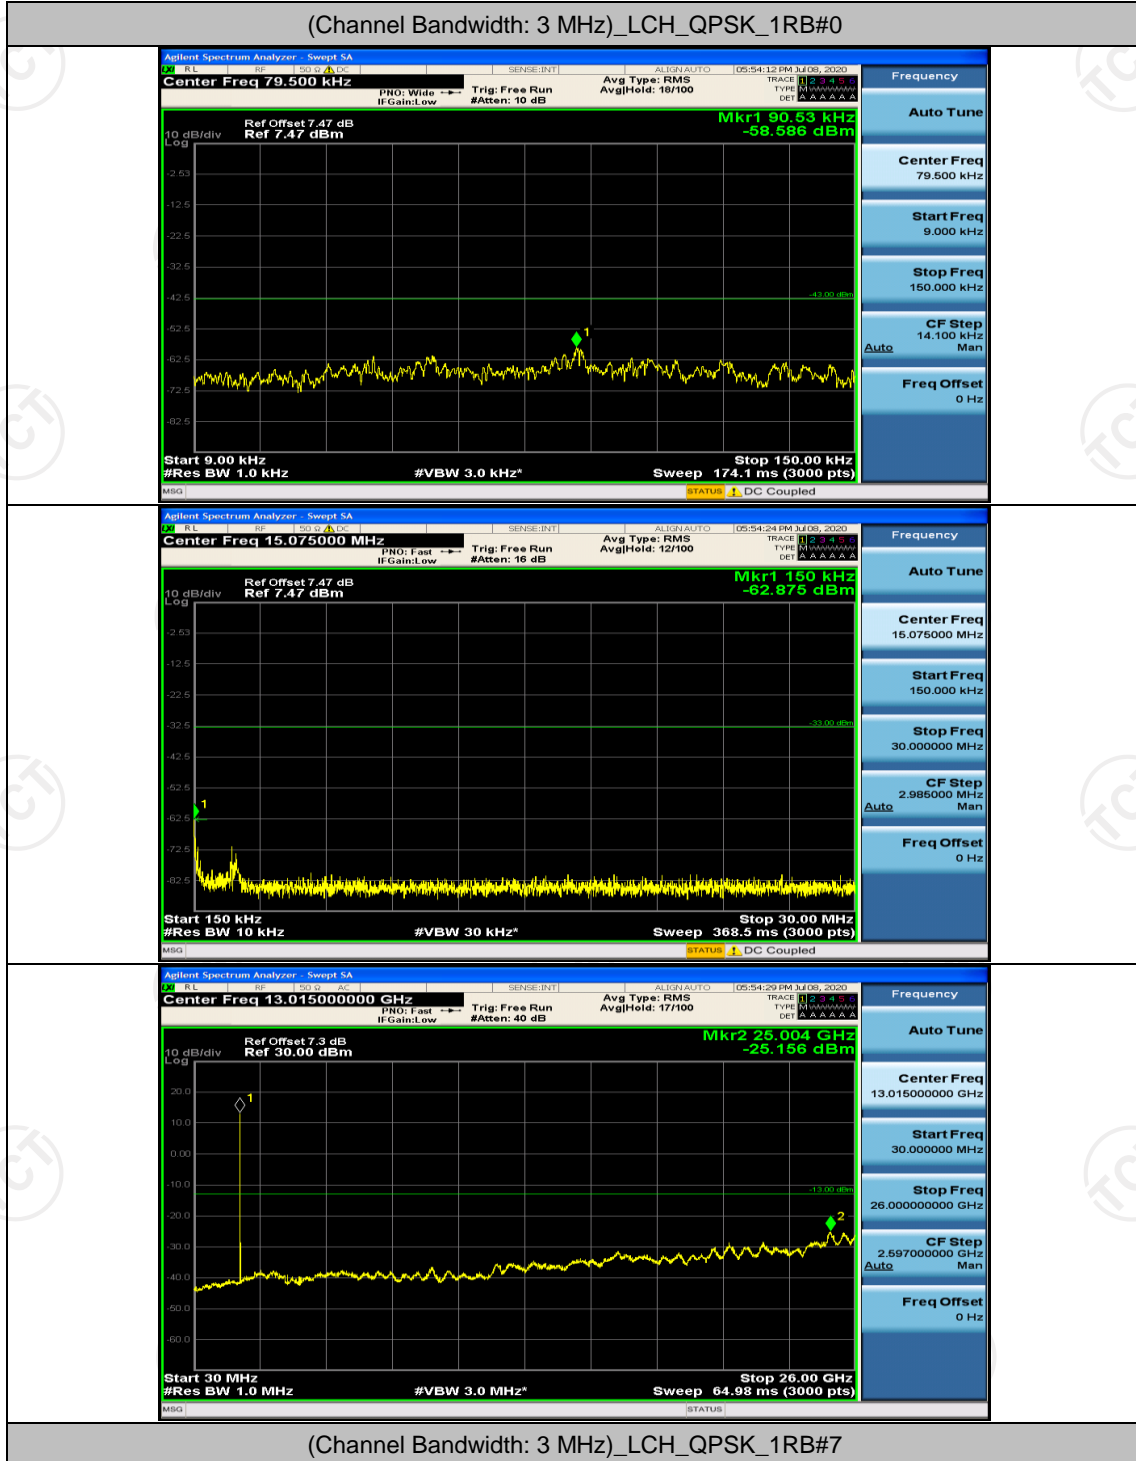

(Channel Bandwidth:20 MHz)_LCH_QPSK_100RB#0

(Channel Bandwidth:20 MHz)_HCH_QPSK_100RB#0

(Channel Bandwidth:20 MHz)_LCH_16QAM_100RB#0

(Channel Bandwidth:20 MHz)_HCH_16QAM_100RB#0

Appendix E: Conducted Spurious Emission

Test Graphs

Channel Bandwidth: 1.4 MHz

(Channel Bandwidth: 1.4 MHz)_MCH_QPSK_1RB#0

(Channel Bandwidth: 1.4 MHz)_HCH_QPSK_1RB#0

(Channel Bandwidth: 1.4 MHz)_LCH_16QAM_1RB#0

(Channel Bandwidth: 1.4 MHz)_MCH_16QAM_1RB#0

(Channel Bandwidth: 1.4 MHz)_HCH_16QAM_1RB#0

Channel Bandwidth: 3 MHz

(Channel Bandwidth: 3 MHz)_HCH_QPSK_1RB#0