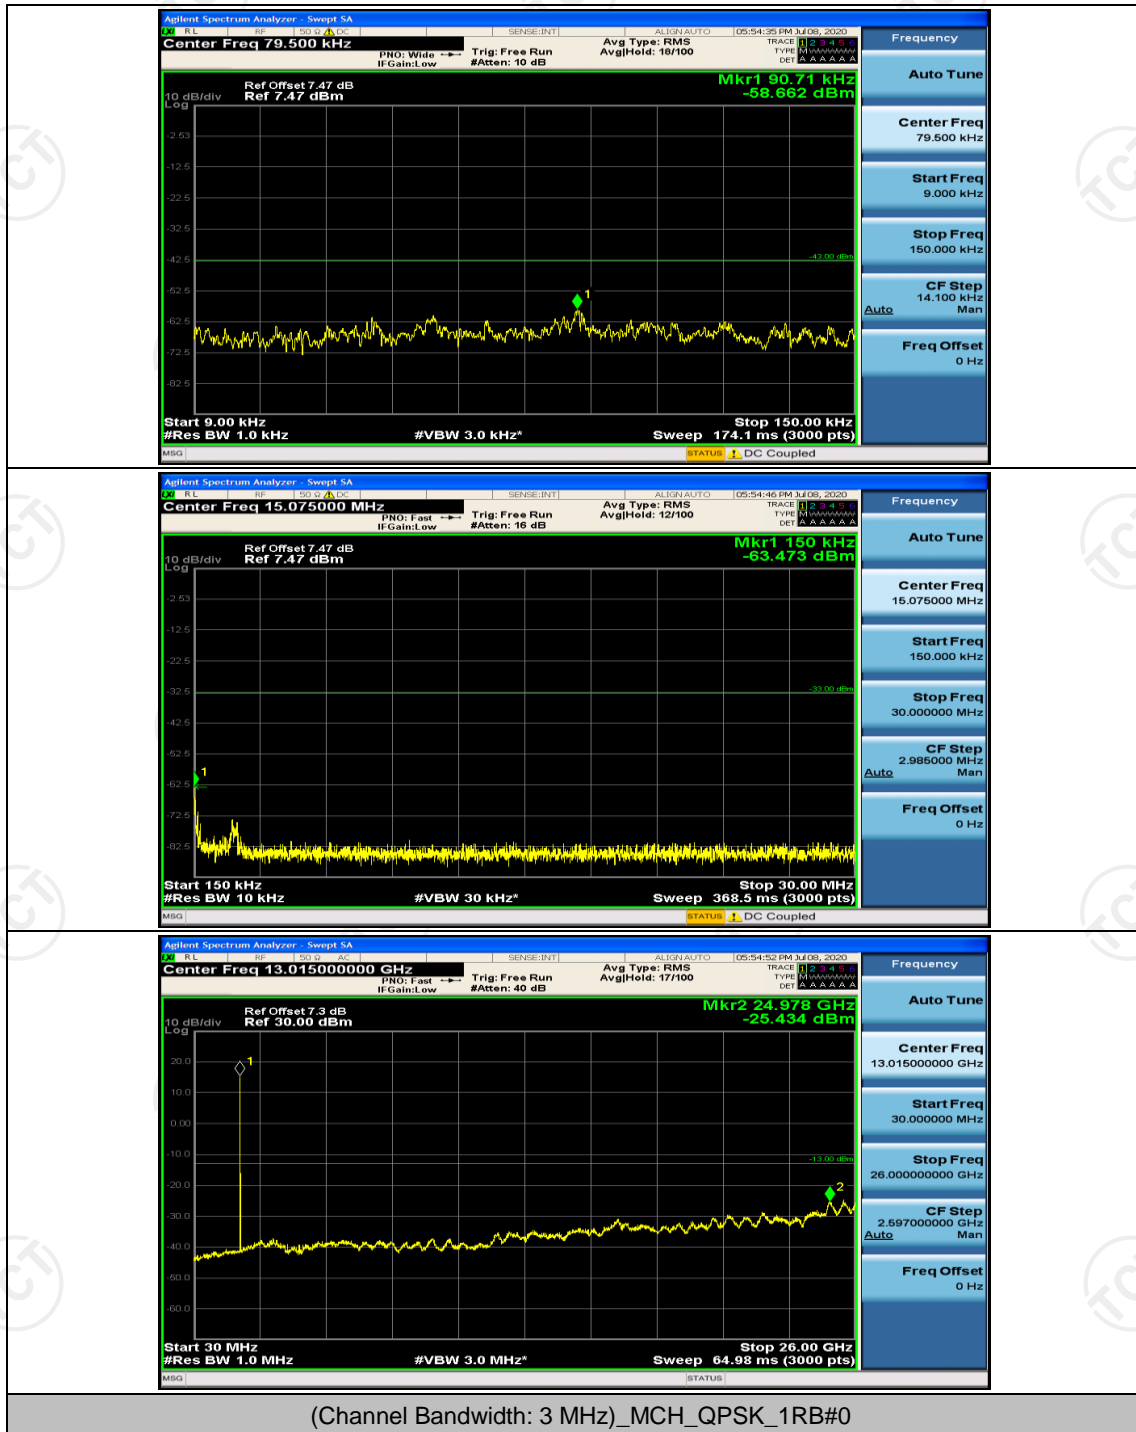

(Channel Bandwidth:20 MHz)_LCH_QPSK_100RB#0

(Channel Bandwidth:20 MHz)_HCH_QPSK_100RB#0

(Channel Bandwidth:20 MHz)_LCH_16QAM_100RB#0

(Channel Bandwidth:20 MHz)_HCH_16QAM_100RB#0

Appendix E: Conducted Spurious Emission

Test Graphs

Channel Bandwidth: 1.4 MHz

(Channel Bandwidth: 1.4 MHz)_MCH_QPSK_1RB#0

(Channel Bandwidth: 1.4 MHz)_HCH_QPSK_1RB#0

(Channel Bandwidth: 1.4 MHz)_LCH_16QAM_1RB#0

(Channel Bandwidth: 1.4 MHz)_MCH_16QAM_1RB#0

(Channel Bandwidth: 1.4 MHz)_HCH_16QAM_1RB#0

Channel Bandwidth: 3 MHz

(Channel Bandwidth: 3 MHz)_HCH_QPSK_1RB#0