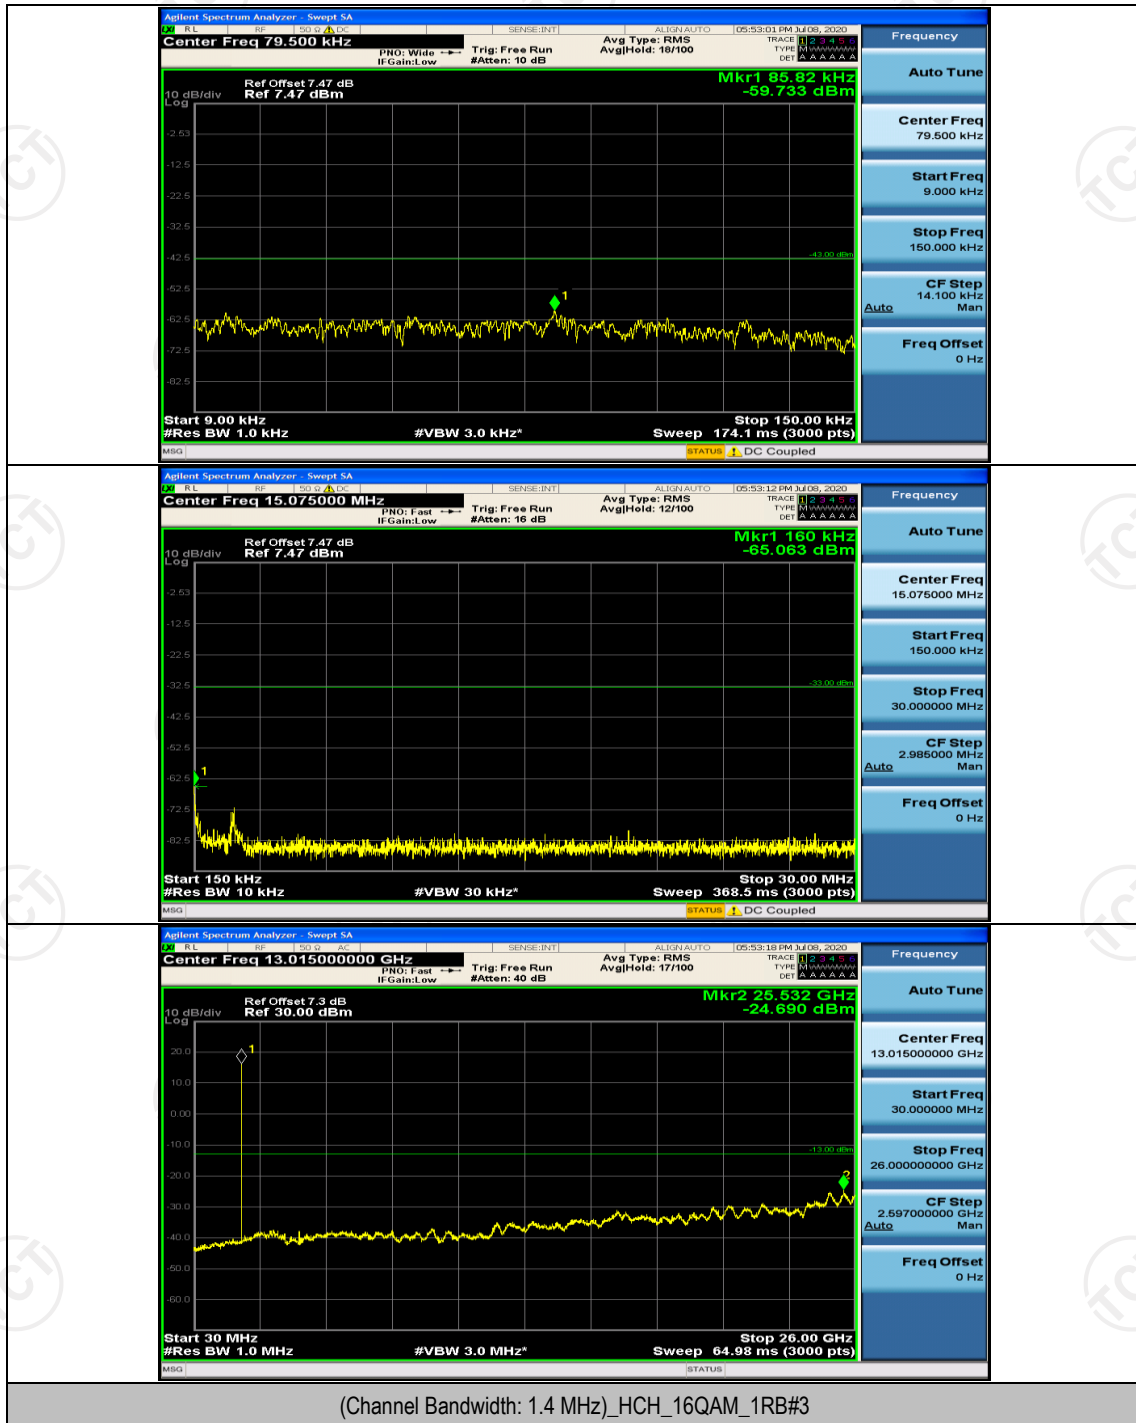

(Channel Bandwidth:20 MHz)_LCH_QPSK_100RB#0

(Channel Bandwidth:20 MHz)_HCH_QPSK_100RB#0

(Channel Bandwidth:20 MHz)_LCH_16QAM_100RB#0

(Channel Bandwidth:20 MHz)_HCH_16QAM_100RB#0

Appendix E: Conducted Spurious Emission

Test Graphs

Channel Bandwidth: 1.4 MHz

(Channel Bandwidth: 1.4 MHz)_MCH_QPSK_1RB#0

(Channel Bandwidth: 1.4 MHz)_HCH_QPSK_1RB#0

(Channel Bandwidth: 1.4 MHz)_LCH_16QAM_1RB#0

(Channel Bandwidth: 1.4 MHz)_MCH_16QAM_1RB#0

(Channel Bandwidth: 1.4 MHz)_HCH_16QAM_1RB#0

Channel Bandwidth: 3 MHz

(Channel Bandwidth: 3 MHz)_HCH_QPSK_1RB#0