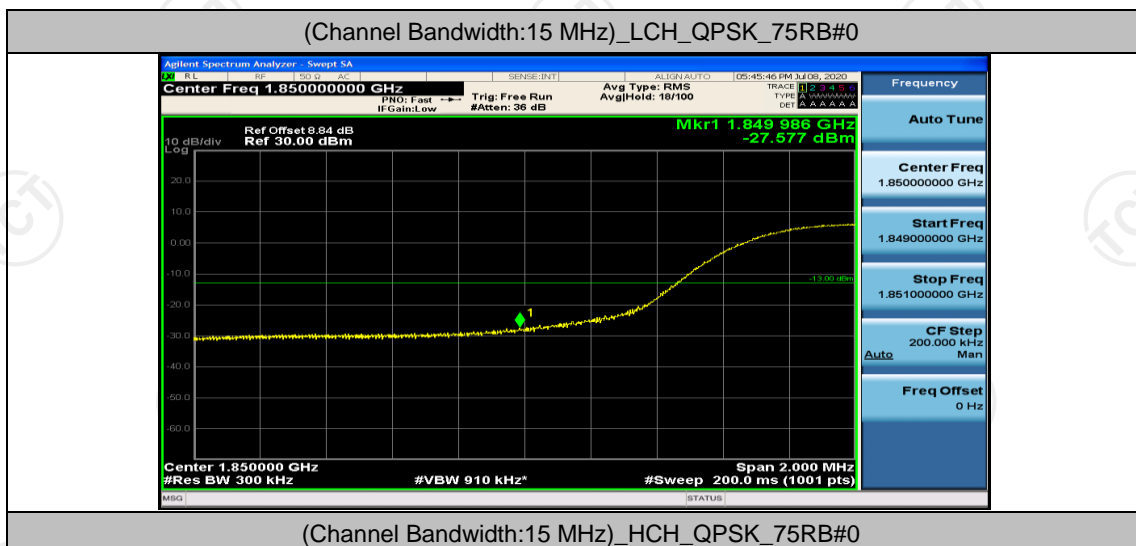

(Channel Bandwidth: 3 MHz)_HCH_16QAM_15RB#0

Channel Bandwidth: 5 MHz

(Channel Bandwidth: 5 MHz)_LCH_QPSK_25RB#0

(Channel Bandwidth: 5 MHz)_HCH_QPSK_25RB#0

(Channel Bandwidth: 5 MHz)_LCH_16QAM_25RB#0

(Channel Bandwidth: 5 MHz)_HCH_16QAM_25RB#0

Channel Bandwidth: 10 MHz

Channel Bandwidth: 10 MHz_LCH_16QAM_50RB#0

Channel Bandwidth: 15 MHz

(Channel Bandwidth:15 MHz)_LCH_16QAM_75RB#0

(Channel Bandwidth:15 MHz)_HCH_16QAM_75RB#0

Channel Bandwidth: 20 MHz