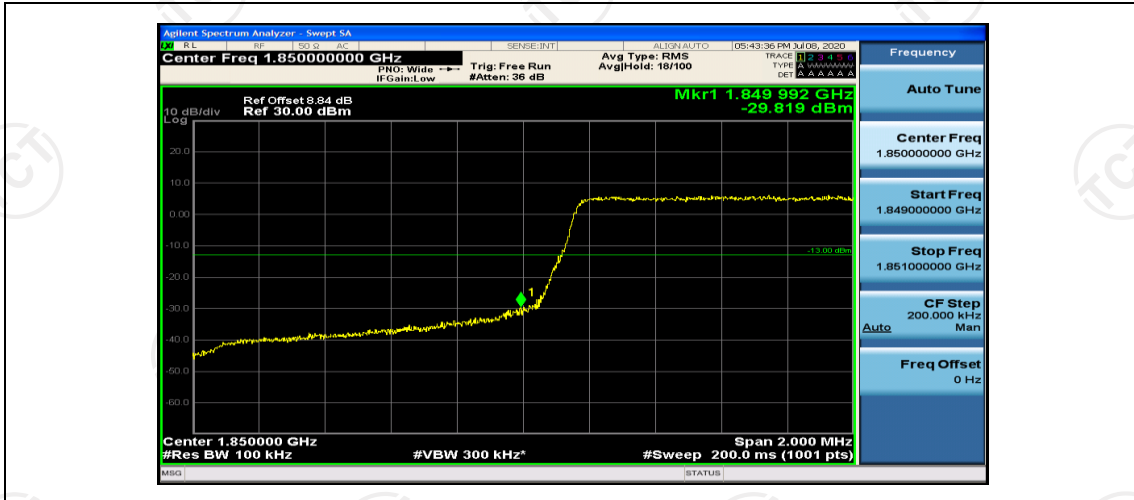

Appendix D: Band Edge

Test Graphs

Channel Bandwidth: 1.4 MHz

(Channel Bandwidth: 1.4 MHz)_HCH_16QAM_6RB#0

Channel Bandwidth: 3 MHz

(Channel Bandwidth: 3 MHz)_HCH_QPSK_15RB#0

(Channel Bandwidth: 3 MHz)_LCH_16QAM_15RB#0

(Channel Bandwidth: 3 MHz)_HCH_16QAM_15RB#0

Channel Bandwidth: 5 MHz

(Channel Bandwidth: 5 MHz)_LCH_QPSK_25RB#0

(Channel Bandwidth: 5 MHz)_HCH_QPSK_25RB#0

(Channel Bandwidth: 5 MHz)_LCH_16QAM_25RB#0

(Channel Bandwidth: 5 MHz)_HCH_16QAM_25RB#0