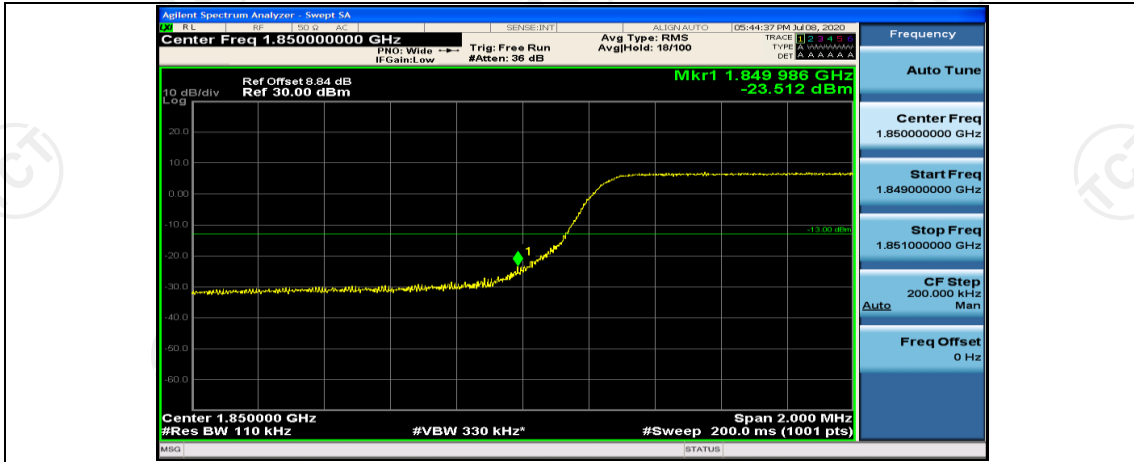

Appendix D: Band Edge

Test Graphs

Channel Bandwidth: 1.4 MHz

(Channel Bandwidth: 1.4 MHz)_HCH_16QAM_6RB#0

Channel Bandwidth: 3 MHz

(Channel Bandwidth: 3 MHz)_HCH_QPSK_15RB#0

(Channel Bandwidth: 3 MHz)_LCH_16QAM_15RB#0

(Channel Bandwidth: 3 MHz)_HCH_16QAM_15RB#0

Channel Bandwidth: 5 MHz

(Channel Bandwidth: 5 MHz)_LCH_QPSK_25RB#0

(Channel Bandwidth: 5 MHz)_HCH_QPSK_25RB#0

(Channel Bandwidth: 5 MHz)_LCH_16QAM_25RB#0

(Channel Bandwidth: 5 MHz)_HCH_16QAM_25RB#0