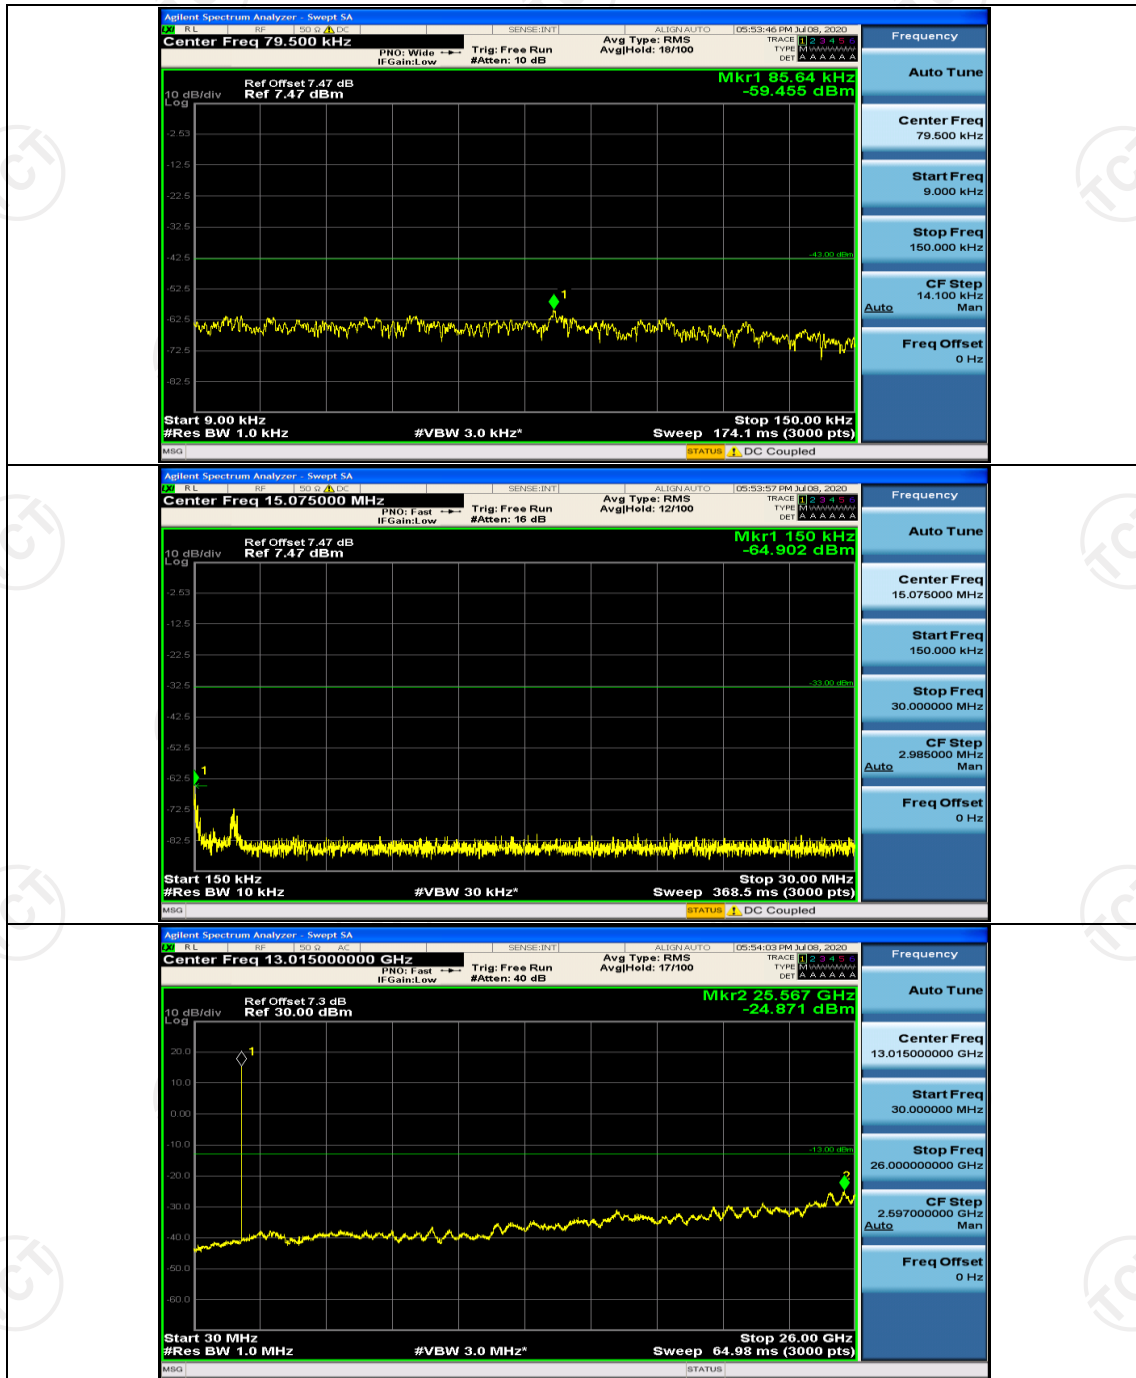

(Channel Bandwidth:20 MHz)_LCH_QPSK_100RB#0

(Channel Bandwidth:20 MHz)_HCH_QPSK_100RB#0

(Channel Bandwidth:20 MHz)_LCH_16QAM_100RB#0

(Channel Bandwidth:20 MHz)_HCH_16QAM_100RB#0

Appendix E: Conducted Spurious Emission

Test Graphs

Channel Bandwidth: 1.4 MHz

(Channel Bandwidth: 1.4 MHz)_MCH_QPSK_1RB#0

(Channel Bandwidth: 1.4 MHz)_HCH_QPSK_1RB#0

(Channel Bandwidth: 1.4 MHz)_LCH_16QAM_1RB#0

(Channel Bandwidth: 1.4 MHz)_MCH_16QAM_1RB#0

(Channel Bandwidth: 1.4 MHz)_HCH_16QAM_1RB#0

Channel Bandwidth: 3 MHz

(Channel Bandwidth: 3 MHz)_HCH_QPSK_1RB#0