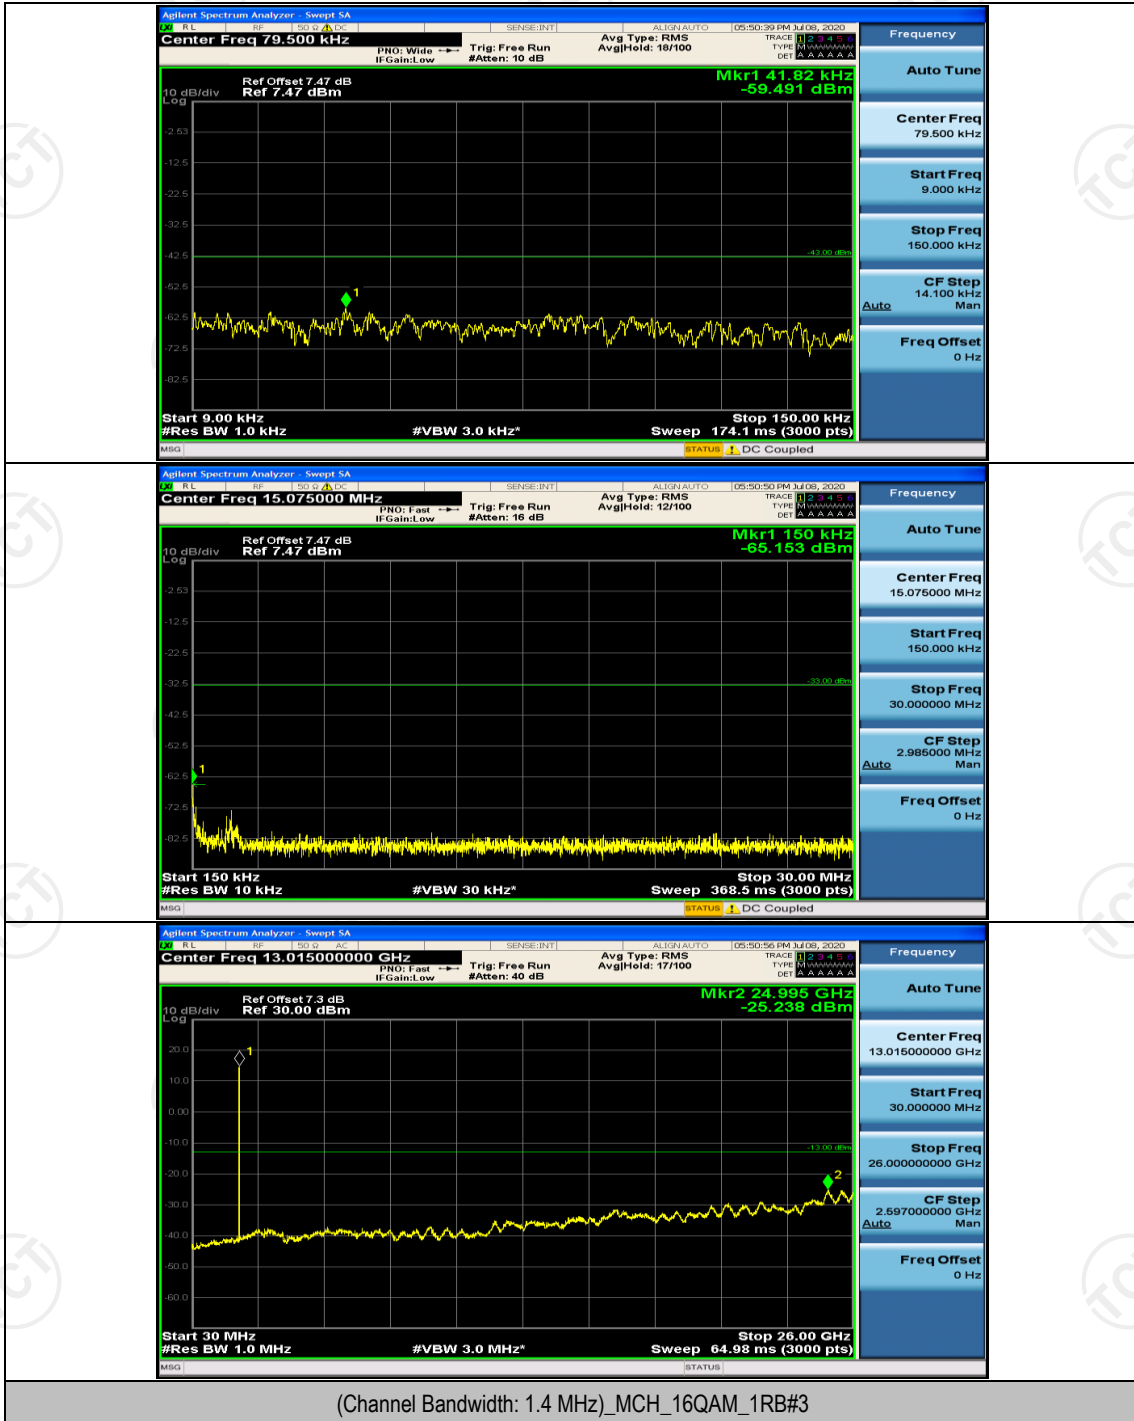

(Channel Bandwidth:20 MHz)_LCH_QPSK_100RB#0

(Channel Bandwidth:20 MHz)_HCH_QPSK_100RB#0

(Channel Bandwidth:20 MHz)_LCH_16QAM_100RB#0

(Channel Bandwidth:20 MHz)_HCH_16QAM_100RB#0

Appendix E: Conducted Spurious Emission

Test Graphs

Channel Bandwidth: 1.4 MHz

(Channel Bandwidth: 1.4 MHz)_MCH_QPSK_1RB#0

(Channel Bandwidth: 1.4 MHz)_HCH_QPSK_1RB#0

(Channel Bandwidth: 1.4 MHz)_LCH_16QAM_1RB#0

(Channel Bandwidth: 1.4 MHz)_MCH_16QAM_1RB#0

(Channel Bandwidth: 1.4 MHz)_HCH_16QAM_1RB#0

Channel Bandwidth: 3 MHz

(Channel Bandwidth: 3 MHz)_HCH_QPSK_1RB#0