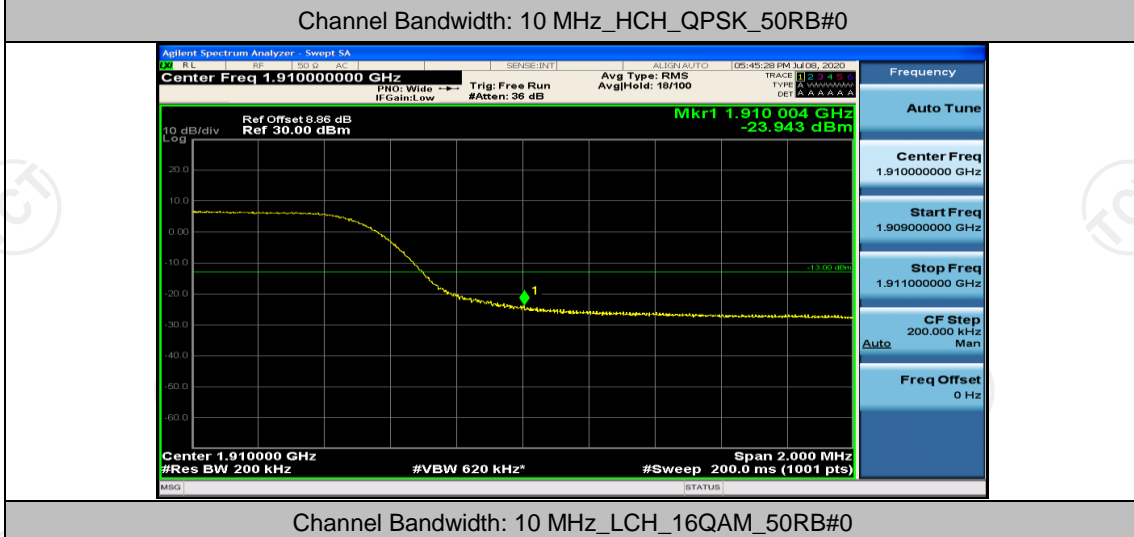

Channel Bandwidth: 10 MHz

Channel Bandwidth: 10 MHz_LCH_16QAM_50RB#0