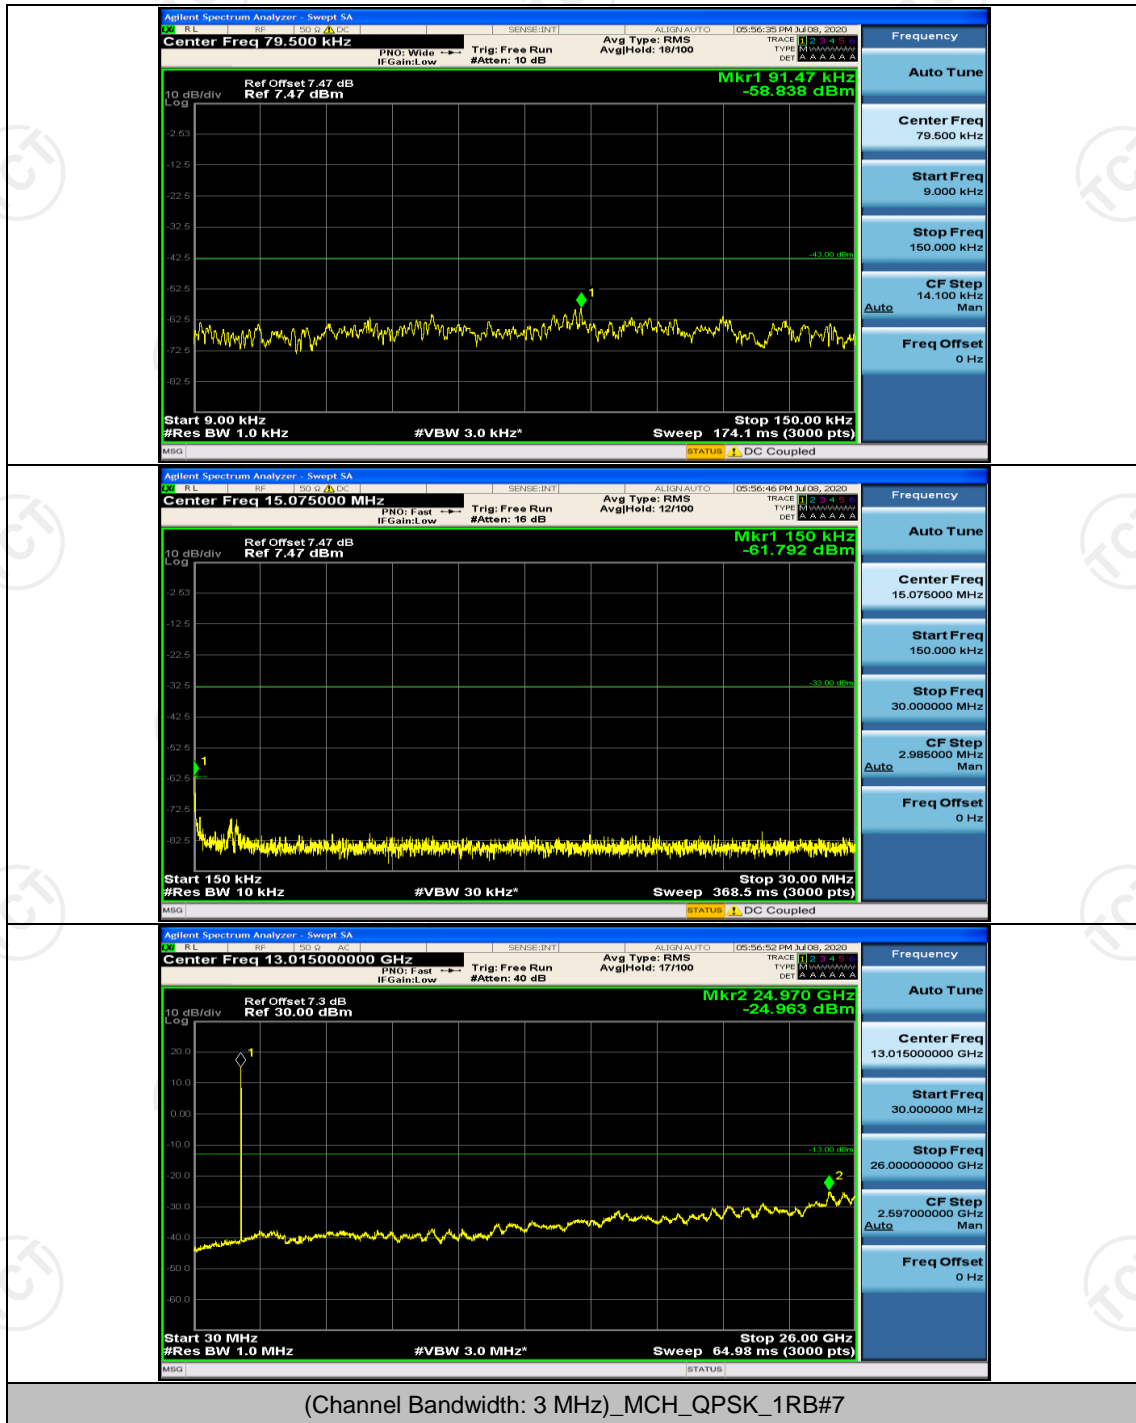

(Channel Bandwidth:20 MHz)_LCH_QPSK_100RB#0

(Channel Bandwidth:20 MHz)_HCH_QPSK_100RB#0

(Channel Bandwidth:20 MHz)_LCH_16QAM_100RB#0

(Channel Bandwidth:20 MHz)_HCH_16QAM_100RB#0

Appendix E: Conducted Spurious Emission

Test Graphs

Channel Bandwidth: 1.4 MHz

(Channel Bandwidth: 1.4 MHz)_MCH_QPSK_1RB#0

(Channel Bandwidth: 1.4 MHz)_HCH_QPSK_1RB#0

(Channel Bandwidth: 1.4 MHz)_LCH_16QAM_1RB#0

(Channel Bandwidth: 1.4 MHz)_MCH_16QAM_1RB#0

(Channel Bandwidth: 1.4 MHz)_HCH_16QAM_1RB#0

Channel Bandwidth: 3 MHz

(Channel Bandwidth: 3 MHz)_HCH_QPSK_1RB#0