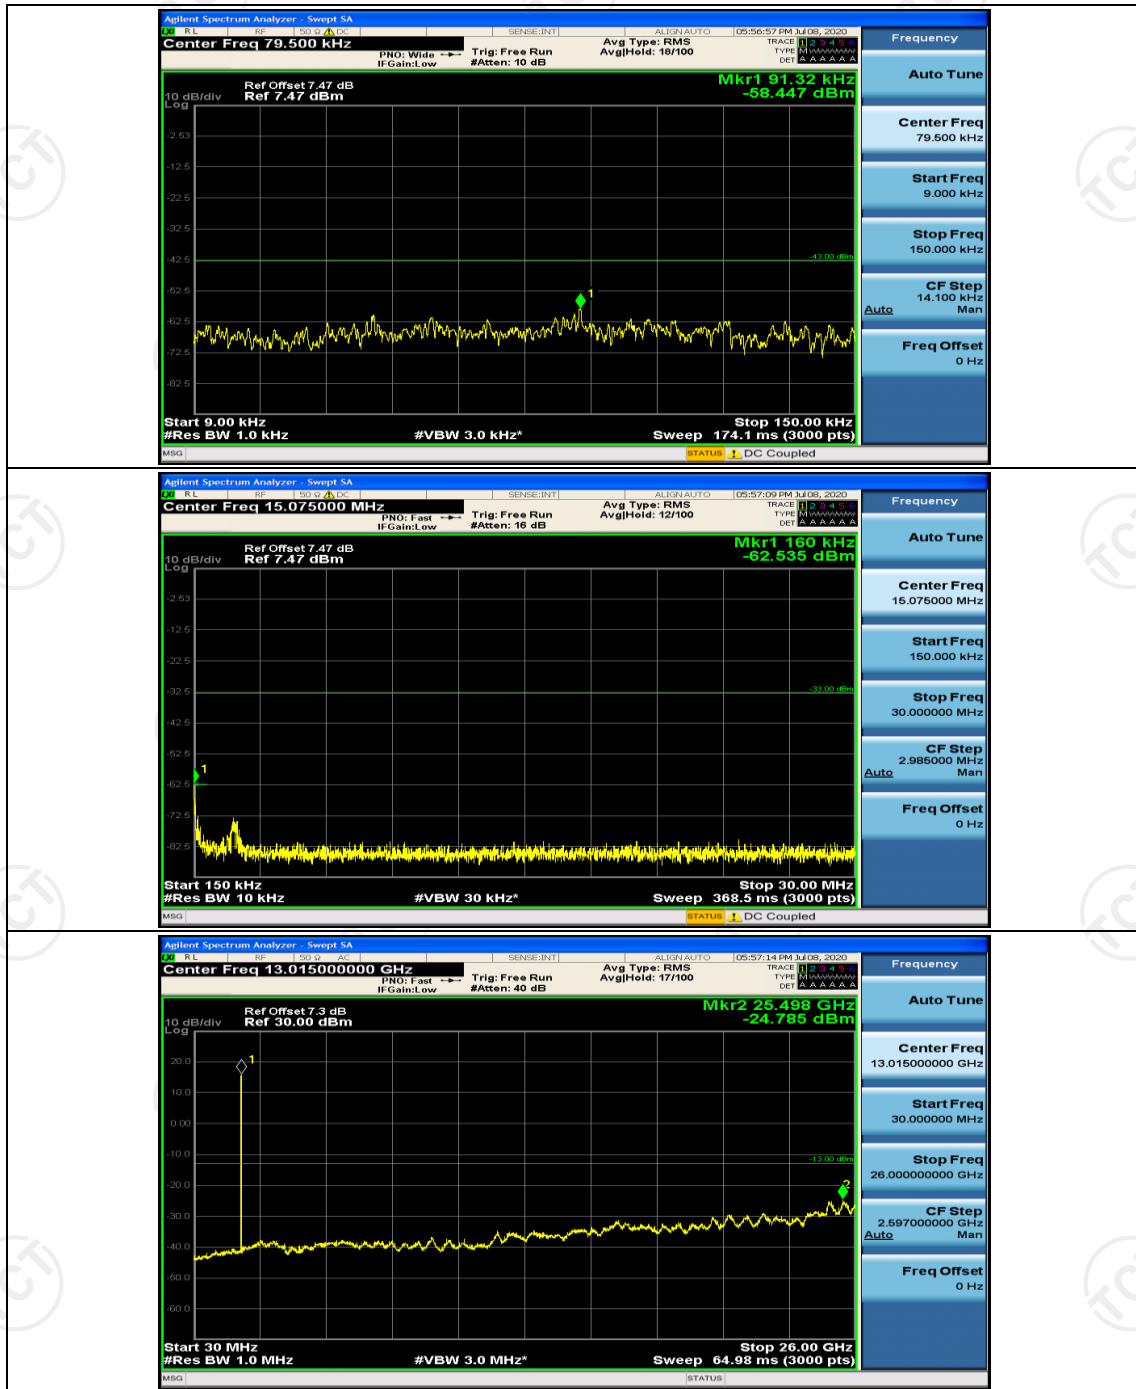

(Channel Bandwidth:20 MHz)_LCH_QPSK_100RB#0

(Channel Bandwidth:20 MHz)_HCH_QPSK_100RB#0

(Channel Bandwidth:20 MHz)_LCH_16QAM_100RB#0

(Channel Bandwidth:20 MHz)_HCH_16QAM_100RB#0

Appendix E: Conducted Spurious Emission

Test Graphs

Channel Bandwidth: 1.4 MHz

(Channel Bandwidth: 1.4 MHz)_MCH_QPSK_1RB#0

(Channel Bandwidth: 1.4 MHz)_HCH_QPSK_1RB#0

(Channel Bandwidth: 1.4 MHz)_LCH_16QAM_1RB#0

(Channel Bandwidth: 1.4 MHz)_MCH_16QAM_1RB#0

(Channel Bandwidth: 1.4 MHz)_HCH_16QAM_1RB#0

Channel Bandwidth: 3 MHz

(Channel Bandwidth: 3 MHz)_HCH_QPSK_1RB#0