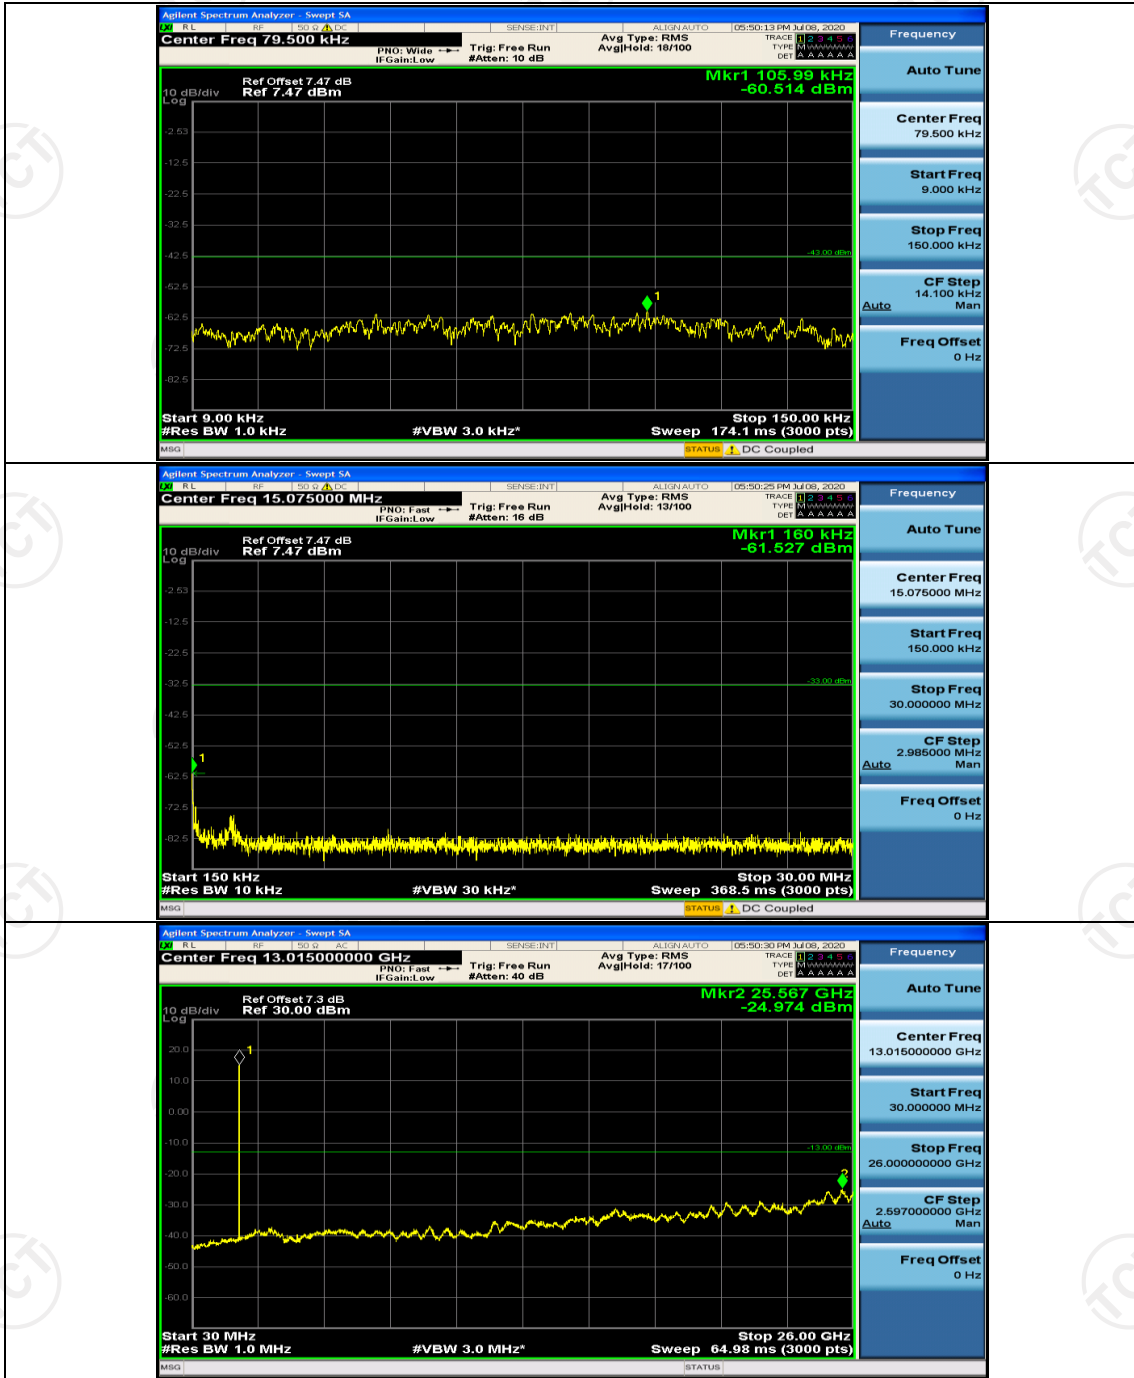

(Channel Bandwidth:20 MHz)_LCH_QPSK_100RB#0

(Channel Bandwidth:20 MHz)_HCH_QPSK_100RB#0

(Channel Bandwidth:20 MHz)_LCH_16QAM_100RB#0

(Channel Bandwidth:20 MHz)_HCH_16QAM_100RB#0

Appendix E: Conducted Spurious Emission

Test Graphs

Channel Bandwidth: 1.4 MHz

(Channel Bandwidth: 1.4 MHz)_MCH_QPSK_1RB#0

(Channel Bandwidth: 1.4 MHz)_HCH_QPSK_1RB#0

(Channel Bandwidth: 1.4 MHz)_LCH_16QAM_1RB#0

(Channel Bandwidth: 1.4 MHz)_MCH_16QAM_1RB#0

(Channel Bandwidth: 1.4 MHz)_HCH_16QAM_1RB#0

Channel Bandwidth: 3 MHz

(Channel Bandwidth: 3 MHz)_HCH_QPSK_1RB#0