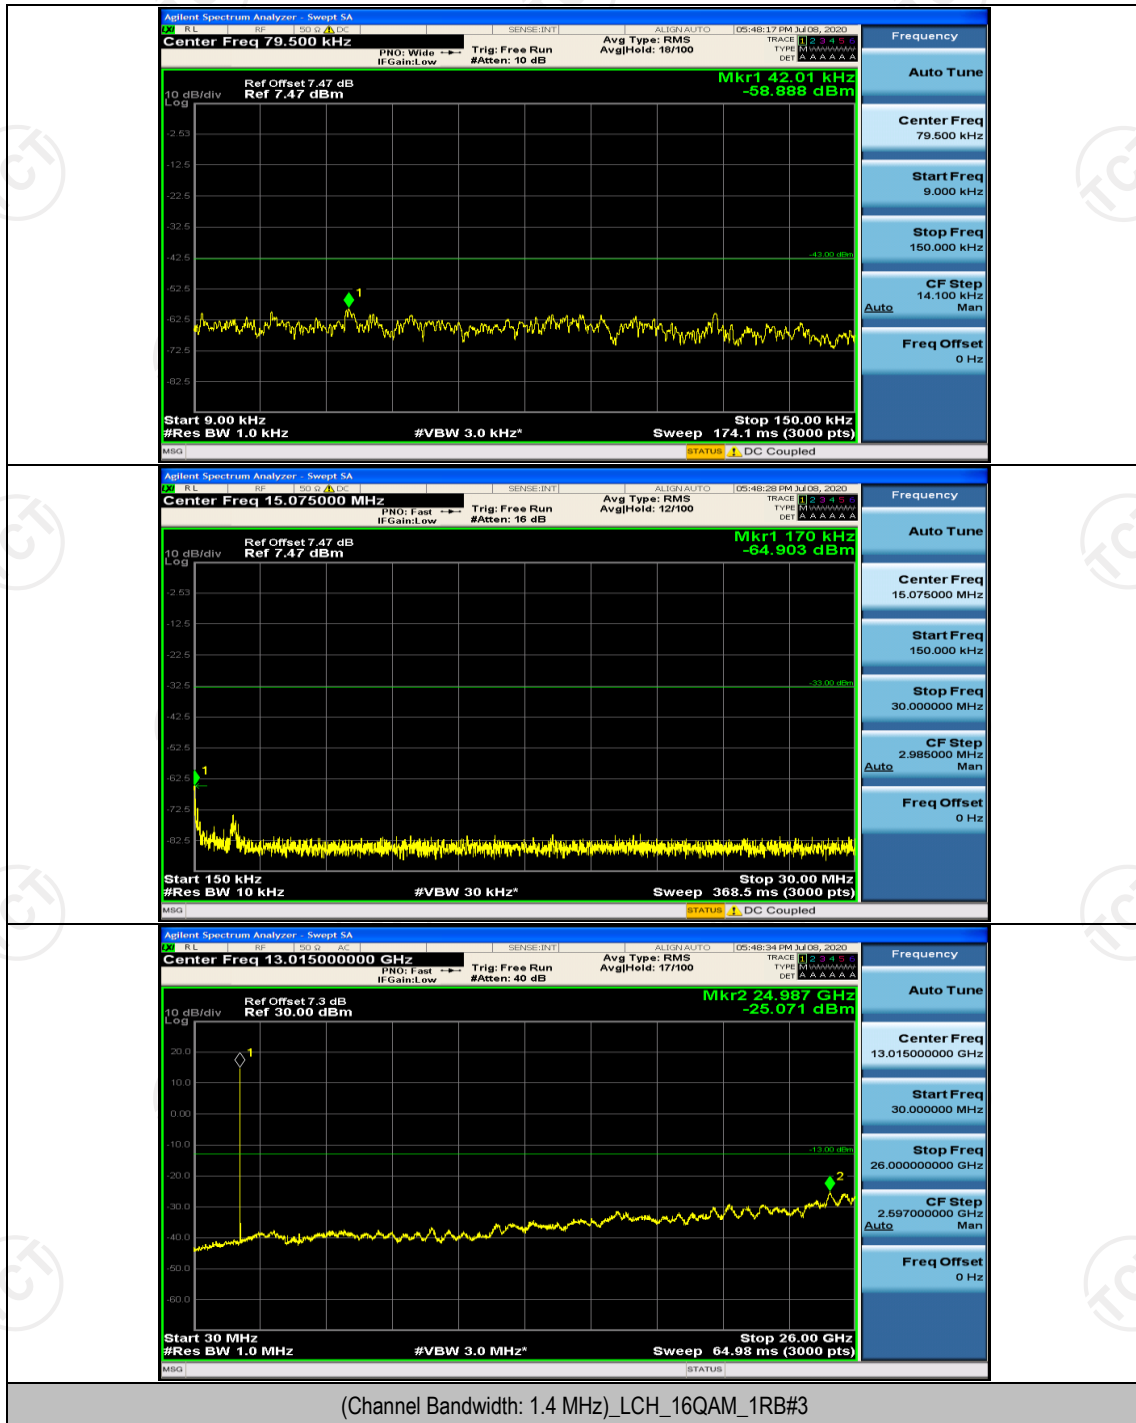

(Channel Bandwidth:20 MHz)_LCH_QPSK_100RB#0

(Channel Bandwidth:20 MHz)_HCH_QPSK_100RB#0

(Channel Bandwidth:20 MHz)_LCH_16QAM_100RB#0

(Channel Bandwidth:20 MHz)_HCH_16QAM_100RB#0

Appendix E: Conducted Spurious Emission

Test Graphs

Channel Bandwidth: 1.4 MHz

(Channel Bandwidth: 1.4 MHz)_MCH_QPSK_1RB#0

(Channel Bandwidth: 1.4 MHz)_HCH_QPSK_1RB#0

(Channel Bandwidth: 1.4 MHz)_LCH_16QAM_1RB#0

(Channel Bandwidth: 1.4 MHz)_MCH_16QAM_1RB#0

(Channel Bandwidth: 1.4 MHz)_HCH_16QAM_1RB#0

Channel Bandwidth: 3 MHz

(Channel Bandwidth: 3 MHz)_HCH_QPSK_1RB#0