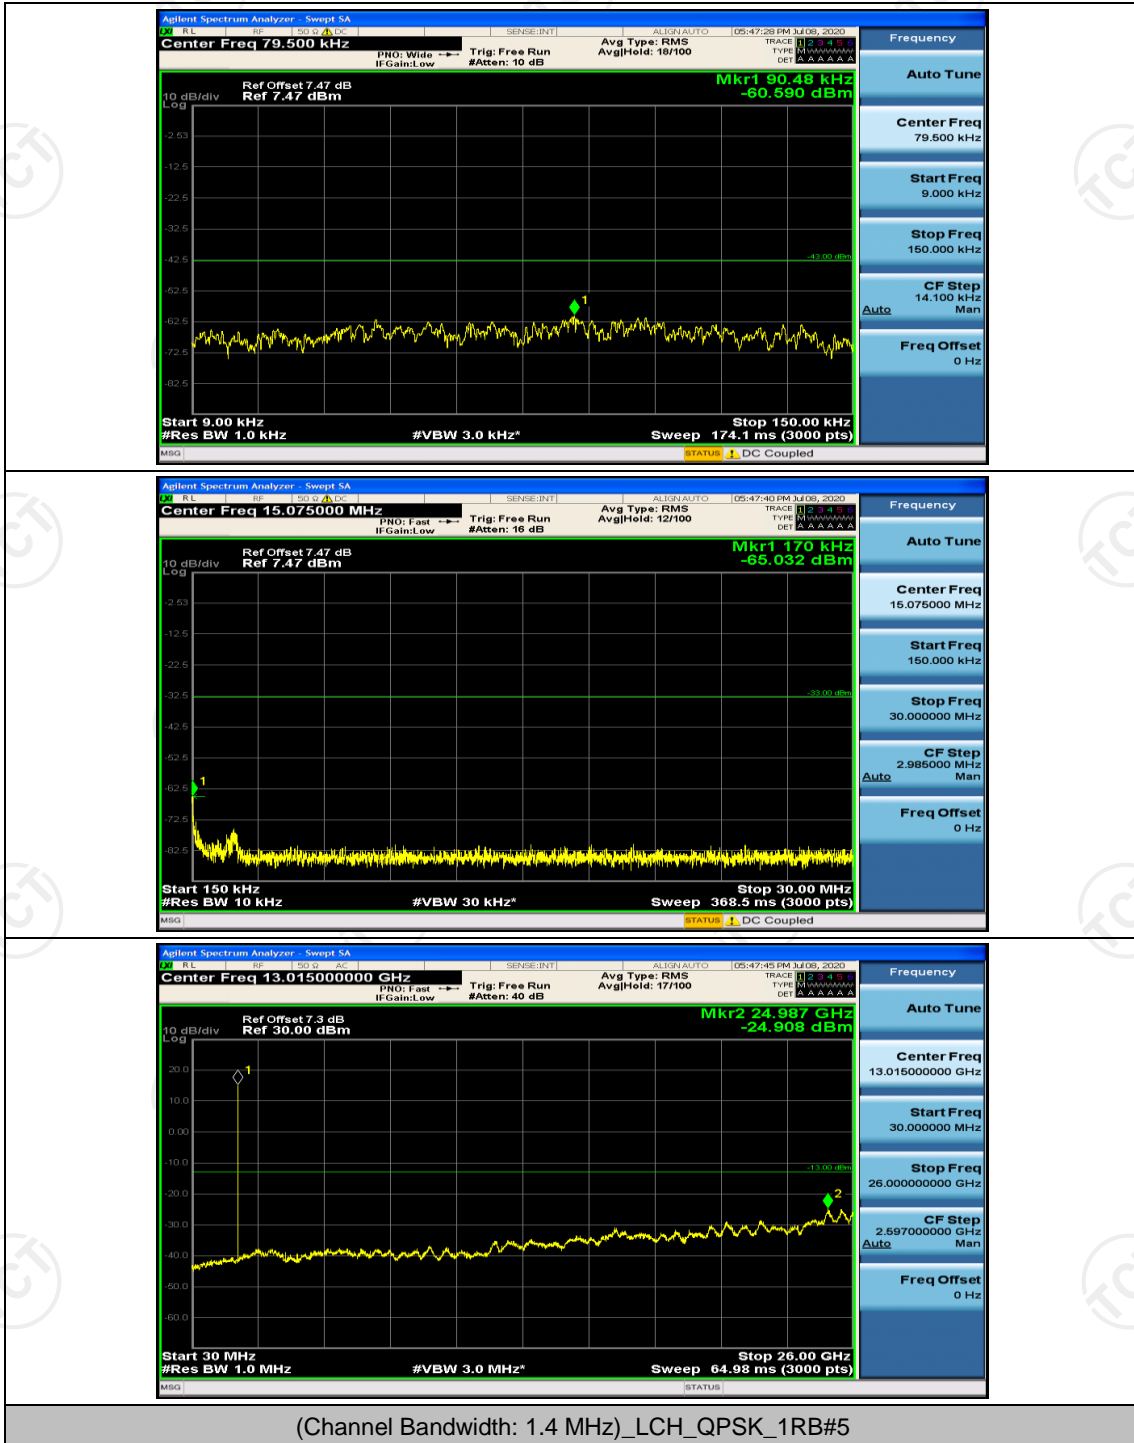

(Channel Bandwidth:20 MHz)_LCH_QPSK_100RB#0

(Channel Bandwidth:20 MHz)_HCH_QPSK_100RB#0

(Channel Bandwidth:20 MHz)_LCH_16QAM_100RB#0

(Channel Bandwidth:20 MHz)_HCH_16QAM_100RB#0

Appendix E: Conducted Spurious Emission

Test Graphs

Channel Bandwidth: 1.4 MHz

(Channel Bandwidth: 1.4 MHz)_MCH_QPSK_1RB#0

(Channel Bandwidth: 1.4 MHz)_HCH_QPSK_1RB#0

(Channel Bandwidth: 1.4 MHz)_LCH_16QAM_1RB#0

(Channel Bandwidth: 1.4 MHz)_MCH_16QAM_1RB#0