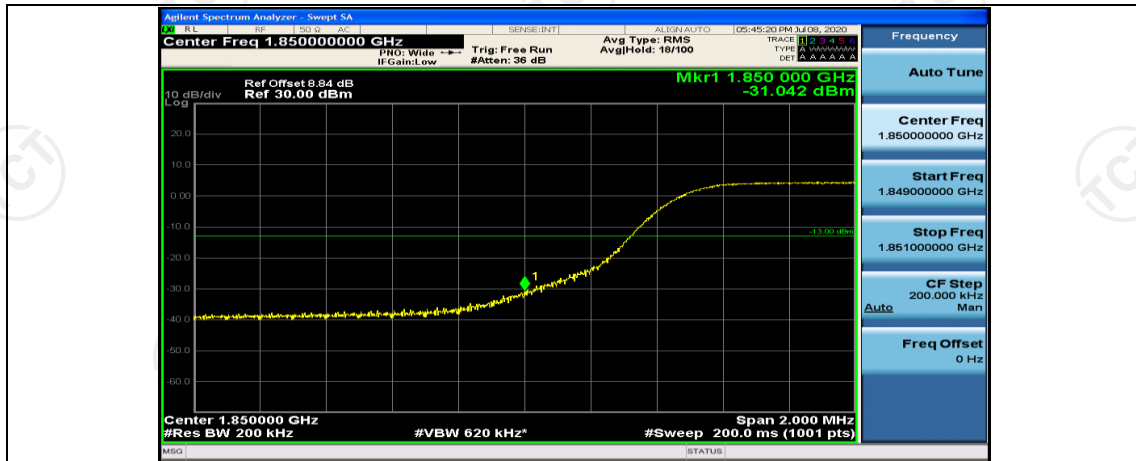

(Channel Bandwidth: 3 MHz)_HCH_16QAM_15RB#0

Channel Bandwidth: 5 MHz

(Channel Bandwidth: 5 MHz)_LCH_QPSK_25RB#0

(Channel Bandwidth: 5 MHz)_HCH_QPSK_25RB#0

(Channel Bandwidth: 5 MHz)_LCH_16QAM_25RB#0

(Channel Bandwidth: 5 MHz)_HCH_16QAM_25RB#0

Channel Bandwidth: 10 MHz

Channel Bandwidth: 10 MHz_LCH_16QAM_50RB#0

Channel Bandwidth: 15 MHz

(Channel Bandwidth:15 MHz)_LCH_16QAM_75RB#0

(Channel Bandwidth:15 MHz)_HCH_16QAM_75RB#0

Channel Bandwidth: 20 MHz