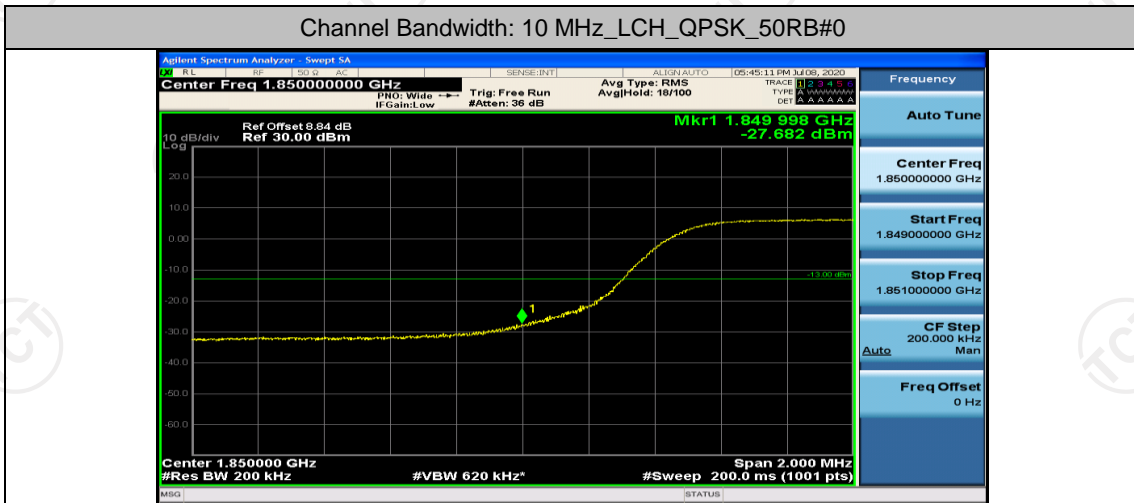

Channel Bandwidth: 10 MHz

Channel Bandwidth: 10 MHz_LCH_16QAM_50RB#0