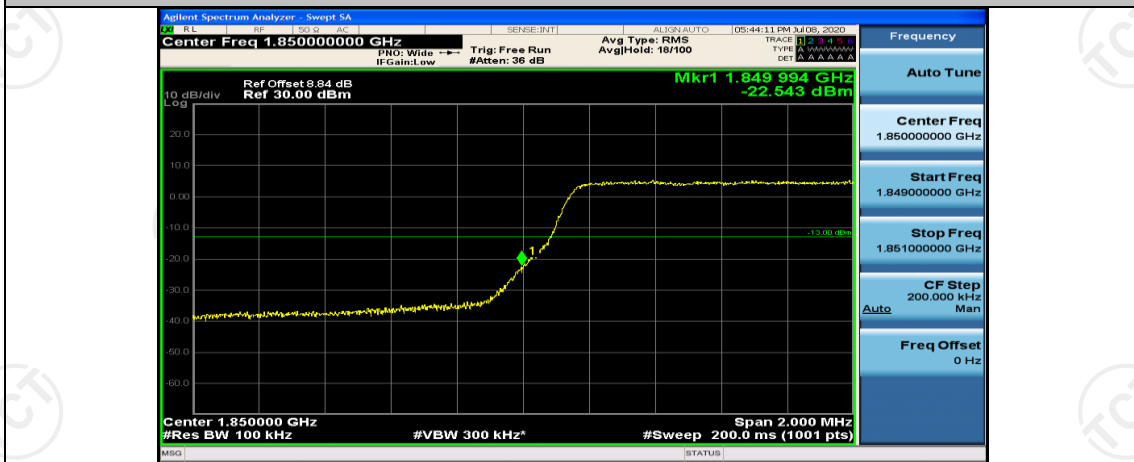

Appendix D: Band Edge

Test Graphs

Channel Bandwidth: 1.4 MHz

(Channel Bandwidth: 1.4 MHz)_HCH_16QAM_6RB#0

Channel Bandwidth: 3 MHz

(Channel Bandwidth: 3 MHz)_HCH_QPSK_15RB#0

(Channel Bandwidth: 3 MHz)_LCH_16QAM_15RB#0

(Channel Bandwidth: 3 MHz)_HCH_16QAM_15RB#0

Channel Bandwidth: 5 MHz

(Channel Bandwidth: 5 MHz)_LCH_QPSK_25RB#0

(Channel Bandwidth: 5 MHz)_HCH_QPSK_25RB#0

(Channel Bandwidth: 5 MHz)_LCH_16QAM_25RB#0

(Channel Bandwidth: 5 MHz)_HCH_16QAM_25RB#0