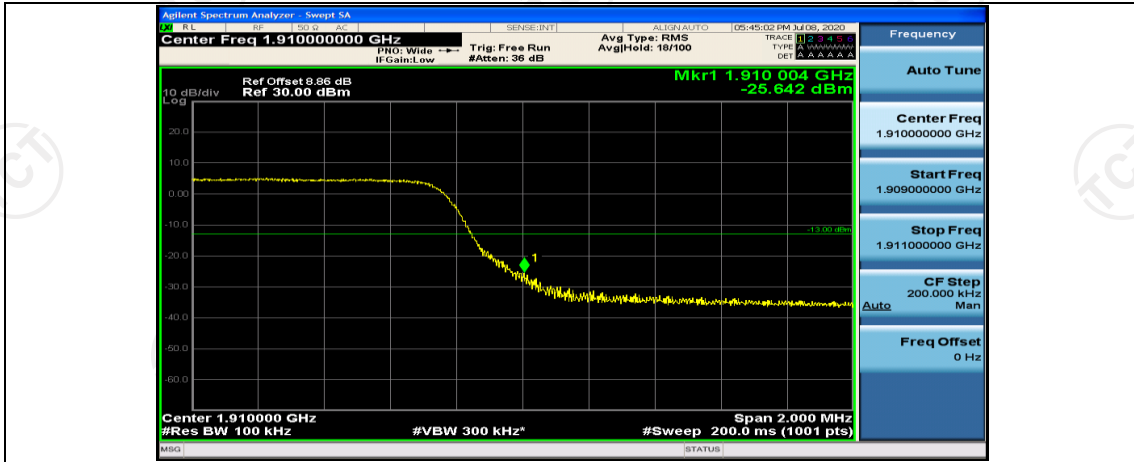

(Channel Bandwidth: 3 MHz)_HCH_16QAM_15RB#0

Channel Bandwidth: 5 MHz

(Channel Bandwidth: 5 MHz)_LCH_QPSK_25RB#0

(Channel Bandwidth: 5 MHz)_HCH_QPSK_25RB#0

(Channel Bandwidth: 5 MHz)_LCH_16QAM_25RB#0

(Channel Bandwidth: 5 MHz)_HCH_16QAM_25RB#0

Channel Bandwidth: 10 MHz

Channel Bandwidth: 10 MHz_LCH_16QAM_50RB#0

Channel Bandwidth: 15 MHz

(Channel Bandwidth:15 MHz)_LCH_16QAM_75RB#0

(Channel Bandwidth:15 MHz)_HCH_16QAM_75RB#0

Channel Bandwidth: 20 MHz