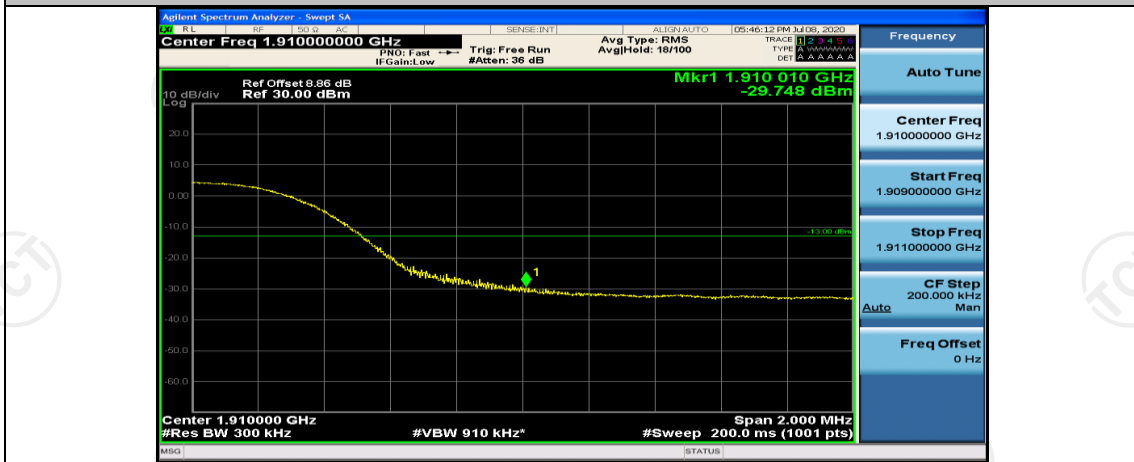

Channel Bandwidth: 10 MHz

Channel Bandwidth: 10 MHz_LCH_16QAM_50RB#0

Channel Bandwidth: 15 MHz

(Channel Bandwidth:15 MHz)_LCH_16QAM_75RB#0

(Channel Bandwidth:15 MHz)_HCH_16QAM_75RB#0

Channel Bandwidth: 20 MHz

(Channel Bandwidth:20 MHz)_LCH_QPSK_100RB#0

(Channel Bandwidth:20 MHz)_HCH_QPSK_100RB#0

(Channel Bandwidth:20 MHz)_LCH_16QAM_100RB#0

(Channel Bandwidth:20 MHz)_HCH_16QAM_100RB#0

Appendix E: Conducted Spurious Emission