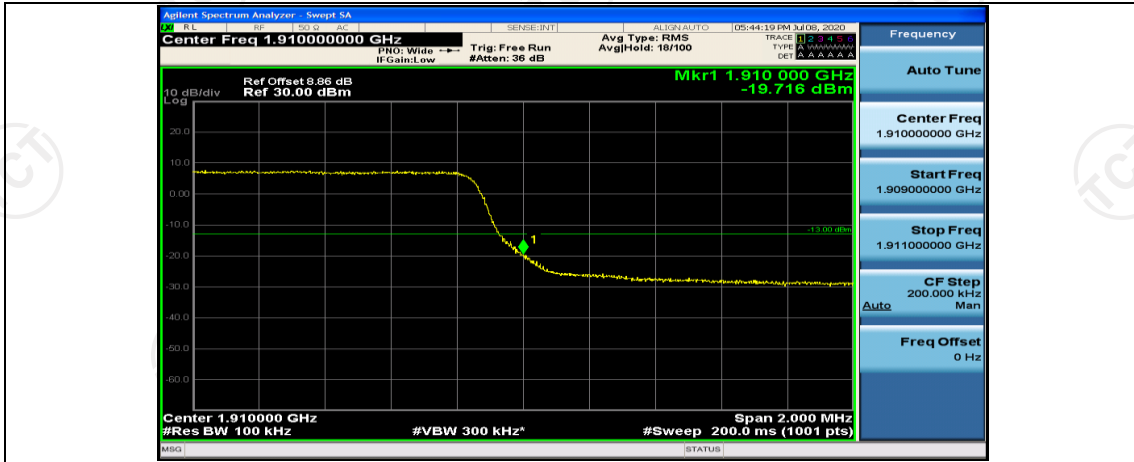

Appendix D: Band Edge

Test Graphs

Channel Bandwidth: 1.4 MHz

(Channel Bandwidth: 1.4 MHz)_HCH_16QAM_6RB#0

Channel Bandwidth: 3 MHz

(Channel Bandwidth: 3 MHz)_HCH_QPSK_15RB#0

(Channel Bandwidth: 3 MHz)_LCH_16QAM_15RB#0

(Channel Bandwidth: 3 MHz)_HCH_16QAM_15RB#0

Channel Bandwidth: 5 MHz

(Channel Bandwidth: 5 MHz)_LCH_QPSK_25RB#0

(Channel Bandwidth: 5 MHz)_HCH_QPSK_25RB#0

(Channel Bandwidth: 5 MHz)_LCH_16QAM_25RB#0

(Channel Bandwidth: 5 MHz)_HCH_16QAM_25RB#0