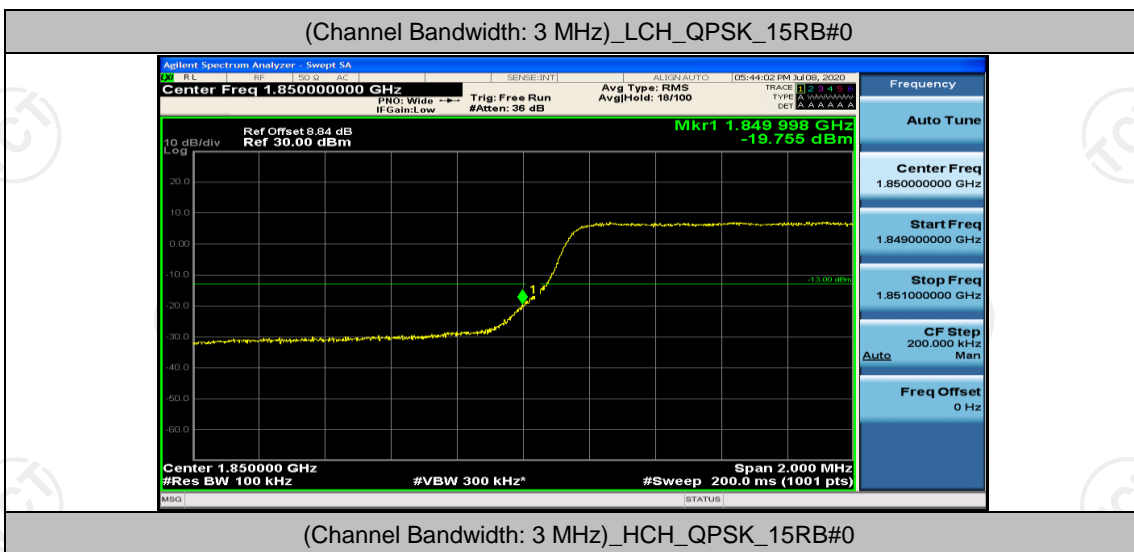

Appendix D: Band Edge

Test Graphs

Channel Bandwidth: 1.4 MHz

(Channel Bandwidth: 1.4 MHz)_HCH_16QAM_6RB#0

Channel Bandwidth: 3 MHz

(Channel Bandwidth: 3 MHz)_HCH_QPSK_15RB#0

(Channel Bandwidth: 3 MHz)_LCH_16QAM_15RB#0

(Channel Bandwidth: 3 MHz)_HCH_16QAM_15RB#0

Channel Bandwidth: 5 MHz

(Channel Bandwidth: 5 MHz)_LCH_QPSK_25RB#0

(Channel Bandwidth: 5 MHz)_HCH_QPSK_25RB#0

(Channel Bandwidth: 5 MHz)_LCH_16QAM_25RB#0

(Channel Bandwidth: 5 MHz)_HCH_16QAM_25RB#0