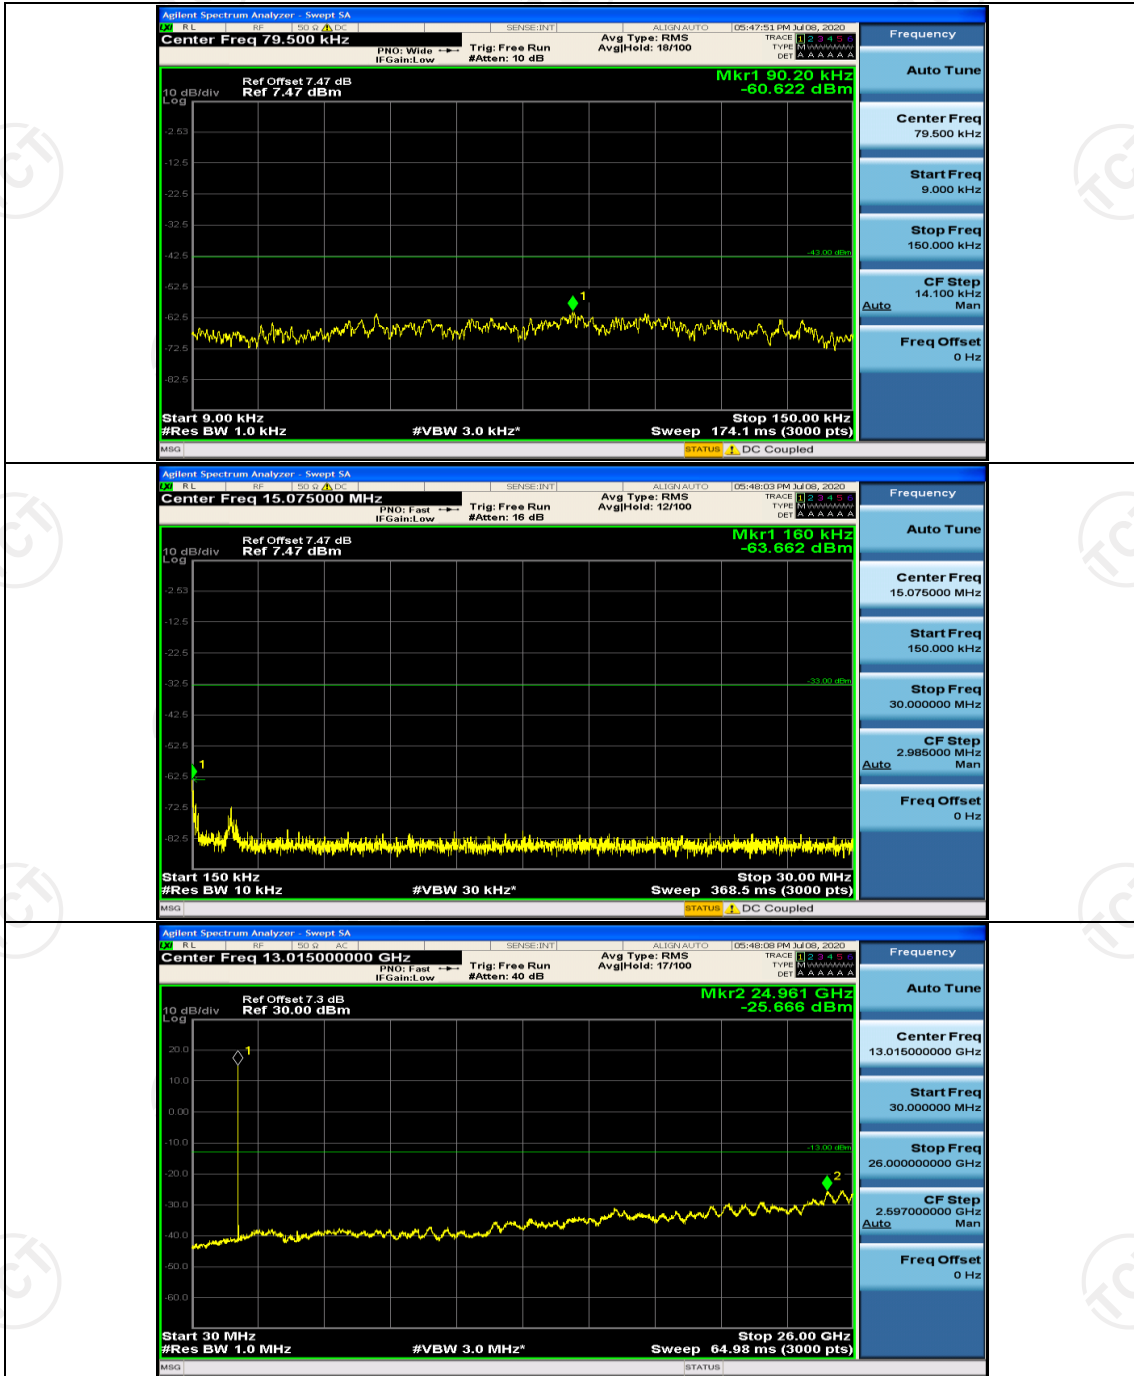

Channel Bandwidth: 10 MHz

Channel Bandwidth: 10 MHz_LCH_16QAM_50RB#0

Channel Bandwidth: 15 MHz

(Channel Bandwidth:15 MHz)_LCH_16QAM_75RB#0

(Channel Bandwidth:15 MHz)_HCH_16QAM_75RB#0

Channel Bandwidth: 20 MHz

(Channel Bandwidth:20 MHz)_LCH_QPSK_100RB#0

(Channel Bandwidth:20 MHz)_HCH_QPSK_100RB#0

(Channel Bandwidth:20 MHz)_LCH_16QAM_100RB#0

(Channel Bandwidth:20 MHz)_HCH_16QAM_100RB#0

Appendix E: Conducted Spurious Emission

Test Graphs

Channel Bandwidth: 1.4 MHz

(Channel Bandwidth: 1.4 MHz)_MCH_QPSK_1RB#0

(Channel Bandwidth: 1.4 MHz)_HCH_QPSK_1RB#0

(Channel Bandwidth: 1.4 MHz)_LCH_16QAM_1RB#0

(Channel Bandwidth: 1.4 MHz)_MCH_16QAM_1RB#0