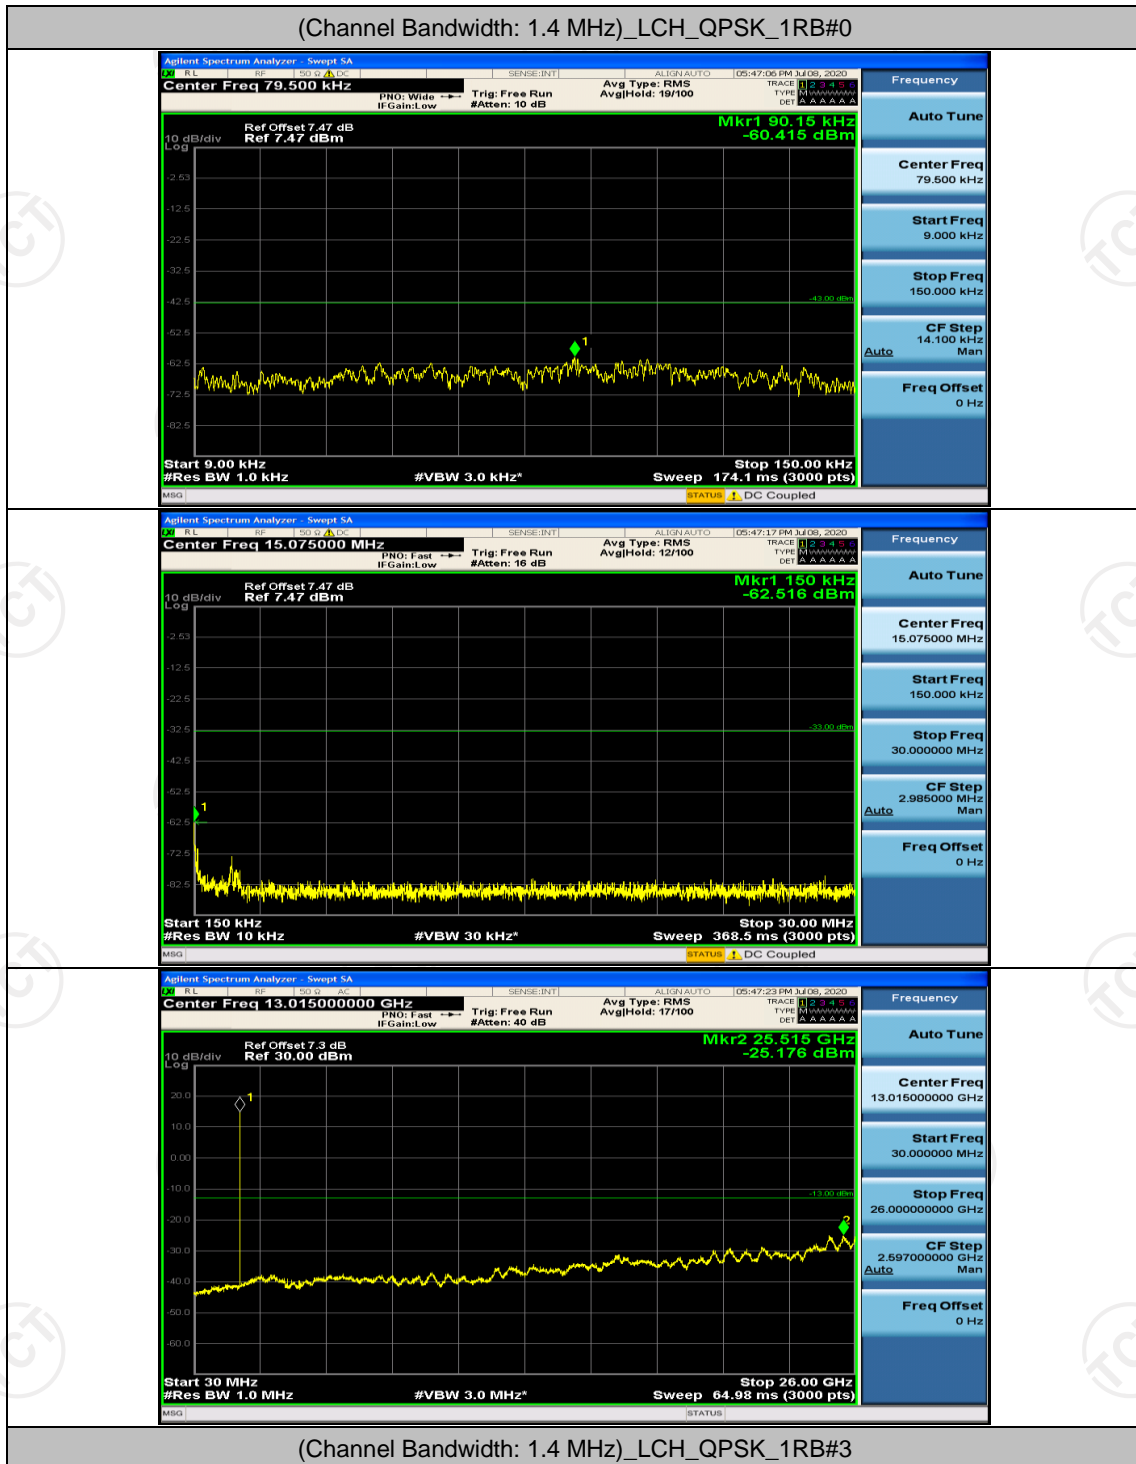

(Channel Bandwidth:20 MHz)_LCH_QPSK_100RB#0

(Channel Bandwidth:20 MHz)_HCH_QPSK_100RB#0

(Channel Bandwidth:20 MHz)_LCH_16QAM_100RB#0

(Channel Bandwidth:20 MHz)_HCH_16QAM_100RB#0

Appendix E: Conducted Spurious Emission

Test Graphs

Channel Bandwidth: 1.4 MHz

(Channel Bandwidth: 1.4 MHz)_MCH_QPSK_1RB#0

(Channel Bandwidth: 1.4 MHz)_HCH_QPSK_1RB#0

(Channel Bandwidth: 1.4 MHz)_LCH_16QAM_1RB#0

(Channel Bandwidth: 1.4 MHz)_MCH_16QAM_1RB#0