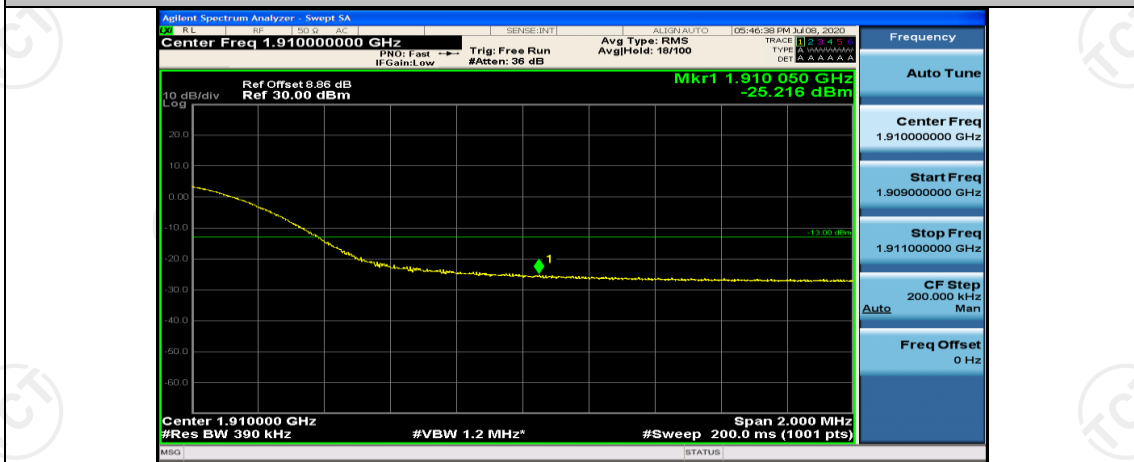

Channel Bandwidth: 10 MHz

Channel Bandwidth: 10 MHz_LCH_16QAM_50RB#0

Channel Bandwidth: 15 MHz

(Channel Bandwidth:15 MHz)_LCH_16QAM_75RB#0

(Channel Bandwidth:15 MHz)_HCH_16QAM_75RB#0

Channel Bandwidth: 20 MHz

(Channel Bandwidth:20 MHz)_LCH_QPSK_100RB#0

(Channel Bandwidth:20 MHz)_HCH_QPSK_100RB#0

(Channel Bandwidth:20 MHz)_LCH_16QAM_100RB#0

(Channel Bandwidth:20 MHz)_HCH_16QAM_100RB#0

Appendix E: Conducted Spurious Emission