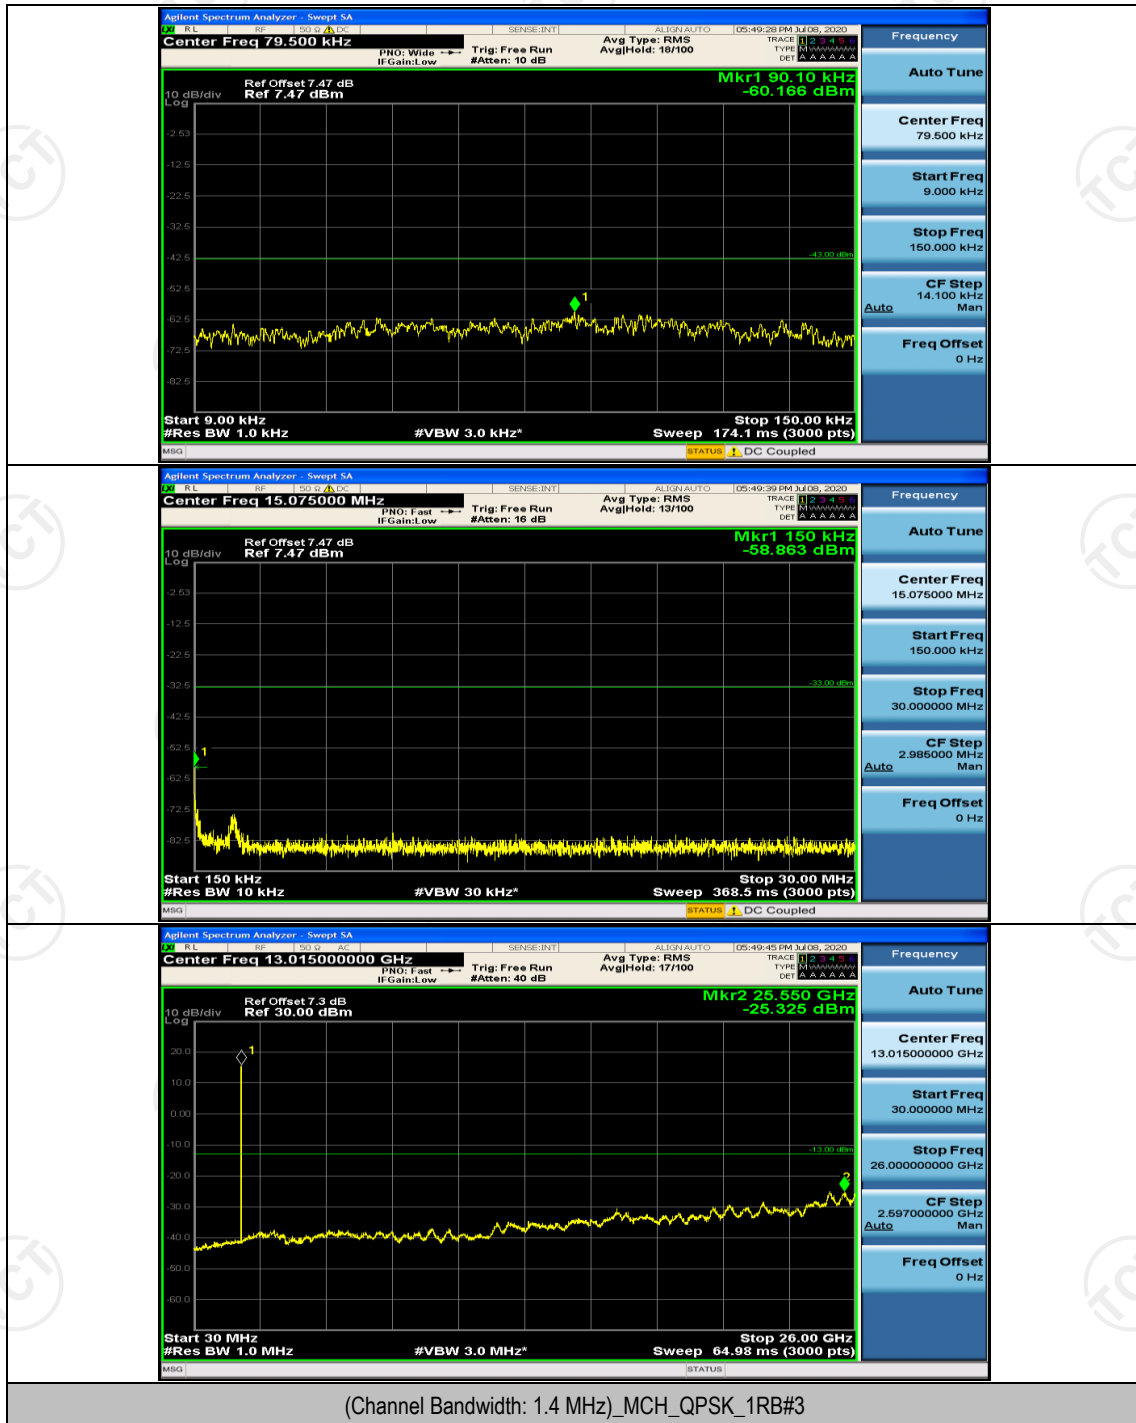

(Channel Bandwidth:20 MHz)_LCH_QPSK_100RB#0

(Channel Bandwidth:20 MHz)_HCH_QPSK_100RB#0

(Channel Bandwidth:20 MHz)_LCH_16QAM_100RB#0

(Channel Bandwidth:20 MHz)_HCH_16QAM_100RB#0

Appendix E: Conducted Spurious Emission

Test Graphs

Channel Bandwidth: 1.4 MHz

(Channel Bandwidth: 1.4 MHz)_MCH_QPSK_1RB#0

(Channel Bandwidth: 1.4 MHz)_HCH_QPSK_1RB#0

(Channel Bandwidth: 1.4 MHz)_LCH_16QAM_1RB#0

(Channel Bandwidth: 1.4 MHz)_MCH_16QAM_1RB#0

(Channel Bandwidth: 1.4 MHz)_HCH_16QAM_1RB#0

Channel Bandwidth: 3 MHz

(Channel Bandwidth: 3 MHz)_HCH_QPSK_1RB#0