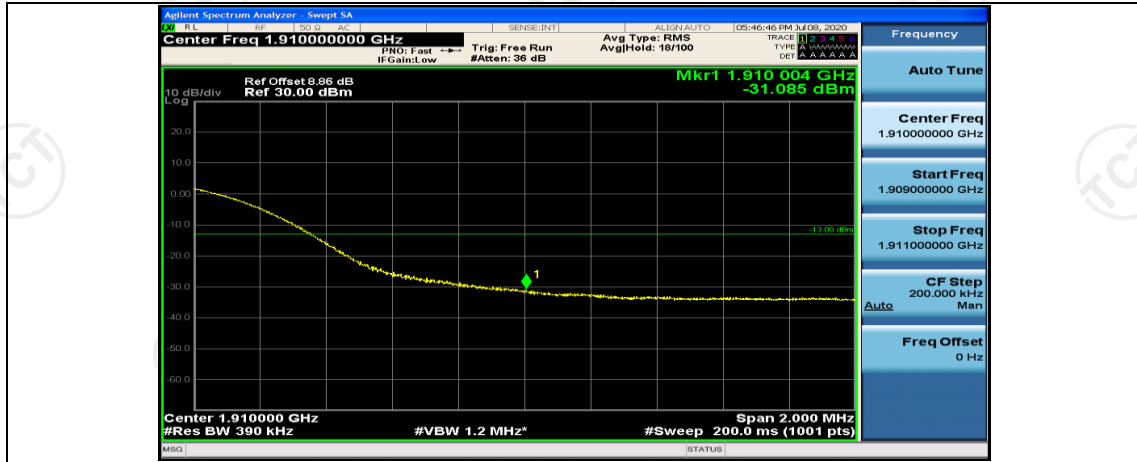

(Channel Bandwidth:20 MHz)_LCH_QPSK_100RB#0

(Channel Bandwidth:20 MHz)_HCH_QPSK_100RB#0

(Channel Bandwidth:20 MHz)_LCH_16QAM_100RB#0

(Channel Bandwidth:20 MHz)_HCH_16QAM_100RB#0

Appendix E: Conducted Spurious Emission