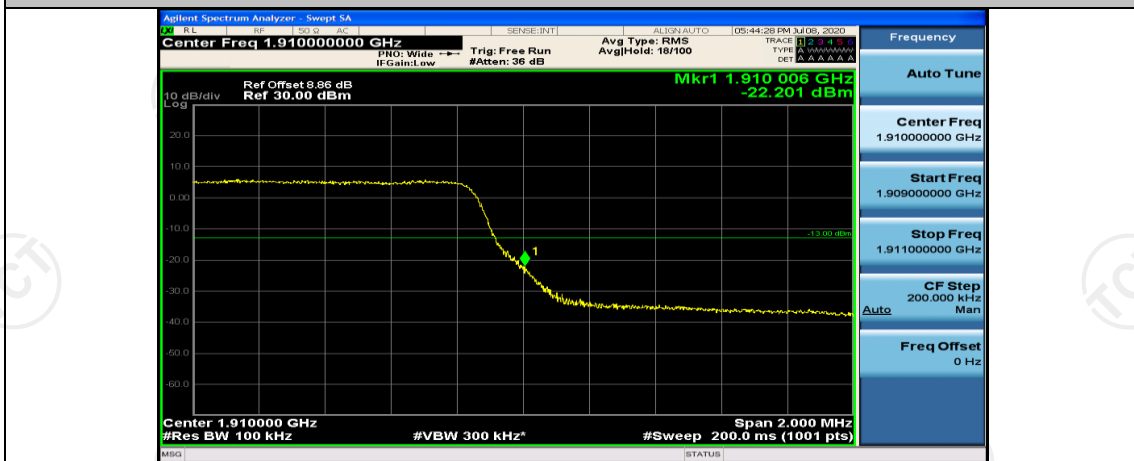

Appendix D: Band Edge

Test Graphs

Channel Bandwidth: 1.4 MHz

(Channel Bandwidth: 1.4 MHz)_HCH_16QAM_6RB#0

Channel Bandwidth: 3 MHz

(Channel Bandwidth: 3 MHz)_HCH_QPSK_15RB#0

(Channel Bandwidth: 3 MHz)_LCH_16QAM_15RB#0

(Channel Bandwidth: 3 MHz)_HCH_16QAM_15RB#0

Channel Bandwidth: 5 MHz

(Channel Bandwidth: 5 MHz)_LCH_QPSK_25RB#0

(Channel Bandwidth: 5 MHz)_HCH_QPSK_25RB#0

(Channel Bandwidth: 5 MHz)_LCH_16QAM_25RB#0

(Channel Bandwidth: 5 MHz)_HCH_16QAM_25RB#0