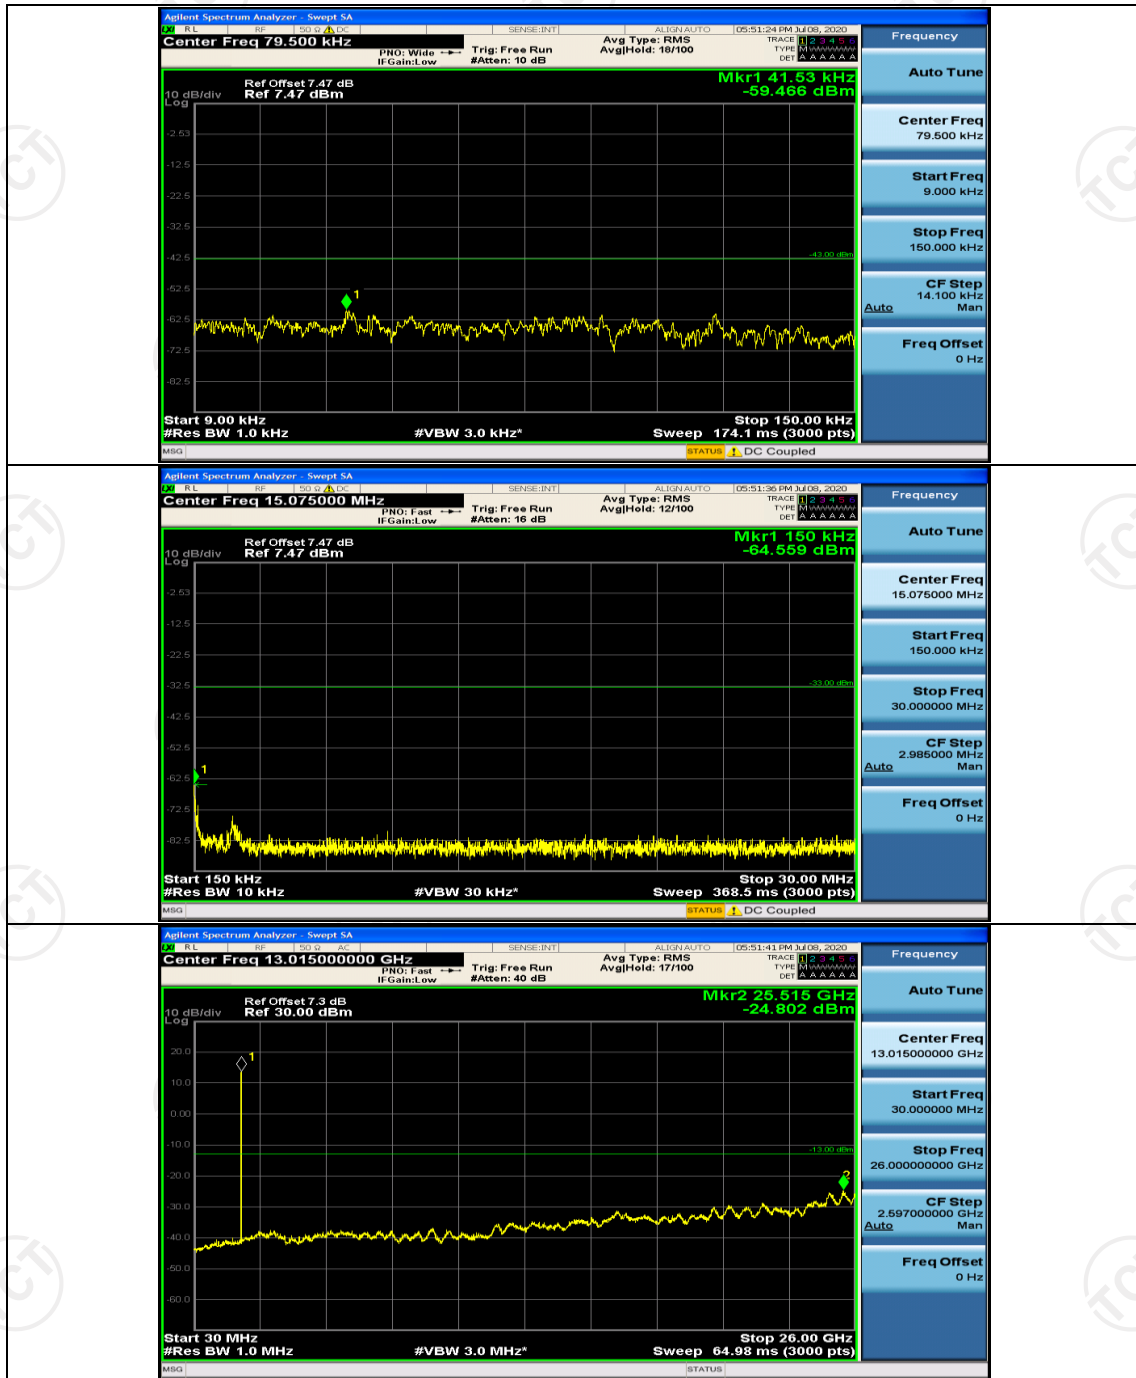

(Channel Bandwidth:20 MHz)_LCH_QPSK_100RB#0

(Channel Bandwidth:20 MHz)_HCH_QPSK_100RB#0

(Channel Bandwidth:20 MHz)_LCH_16QAM_100RB#0

(Channel Bandwidth:20 MHz)_HCH_16QAM_100RB#0

Appendix E: Conducted Spurious Emission

Test Graphs

Channel Bandwidth: 1.4 MHz

(Channel Bandwidth: 1.4 MHz)_MCH_QPSK_1RB#0

(Channel Bandwidth: 1.4 MHz)_HCH_QPSK_1RB#0

(Channel Bandwidth: 1.4 MHz)_LCH_16QAM_1RB#0

(Channel Bandwidth: 1.4 MHz)_MCH_16QAM_1RB#0

(Channel Bandwidth: 1.4 MHz)_HCH_16QAM_1RB#0

Channel Bandwidth: 3 MHz

(Channel Bandwidth: 3 MHz)_HCH_QPSK_1RB#0