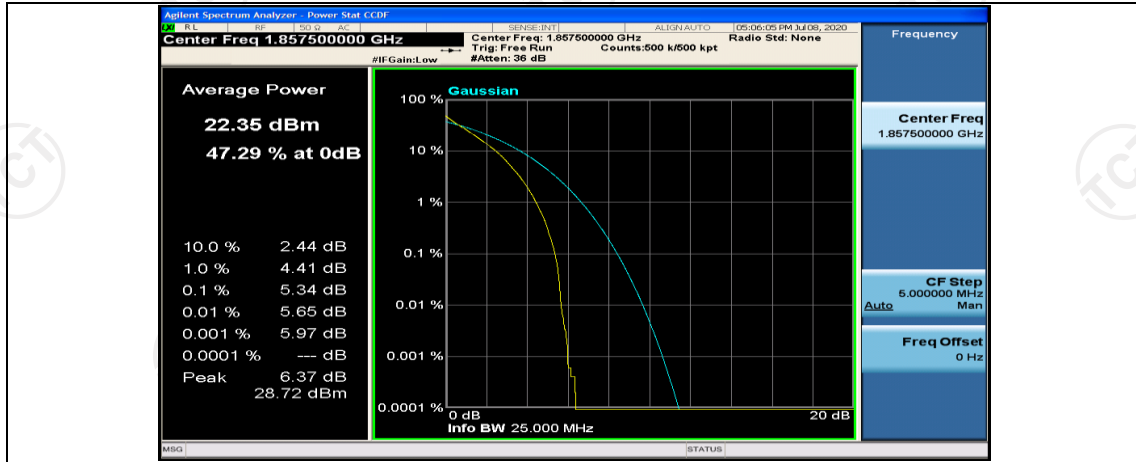

(Channel Bandwidth:15 MHz)_MCH_QPSK_1RB#0