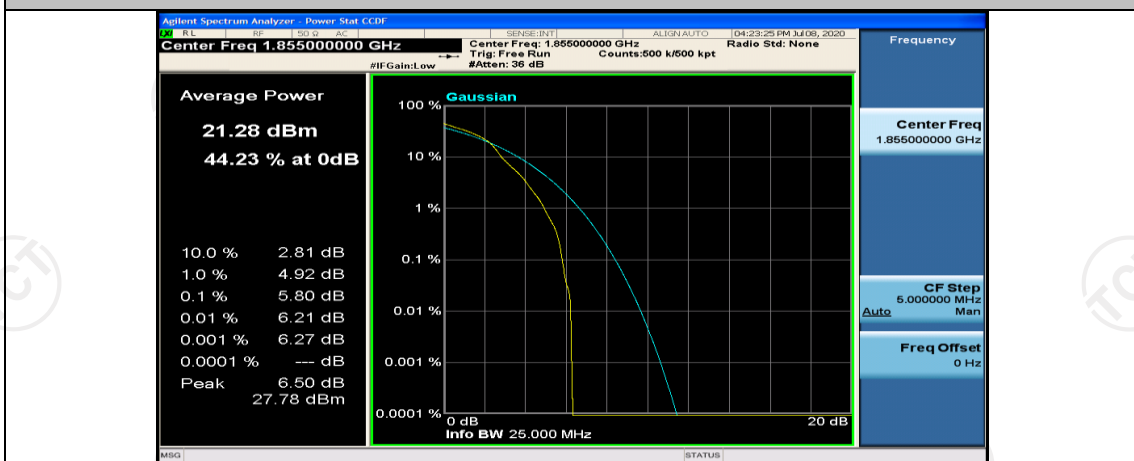

## Channel Bandwidth: 10 MHz

Channel Bandwidth: 10 MHz\_LCH\_QPSK\_1RB#0

Channel Bandwidth: 10 MHz\_MCH\_QPSK\_1RB#0

Channel Bandwidth: 10 MHz\_MCH\_QPSK\_1RB#24

Channel Bandwidth: 10 MHz\_MCH\_QPSK\_1RB#49