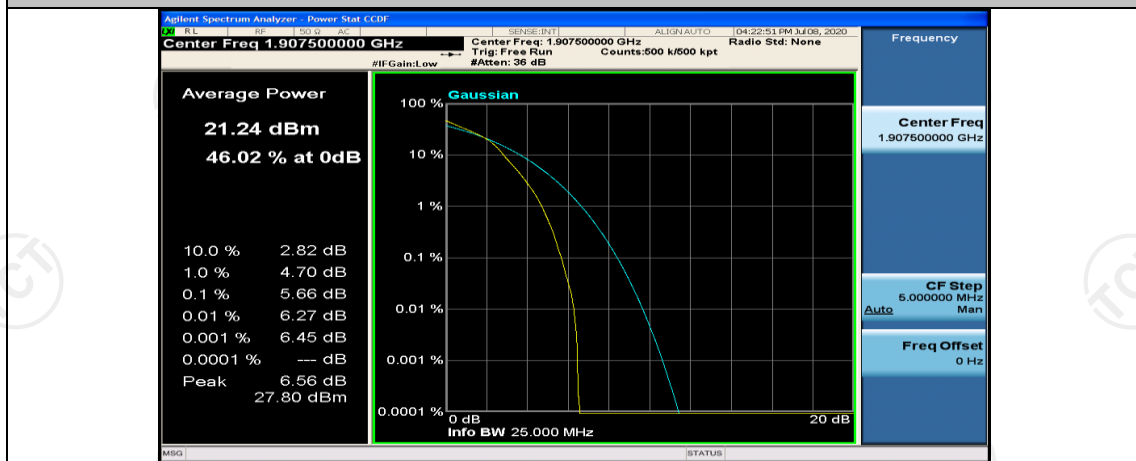

(Channel Bandwidth: 5 MHz)\_HCH\_16QAM\_1RB#12

(Channel Bandwidth: 5 MHz)\_HCH\_16QAM\_12RB#13

(Channel Bandwidth: 5 MHz)\_HCH\_16QAM\_25RB#0