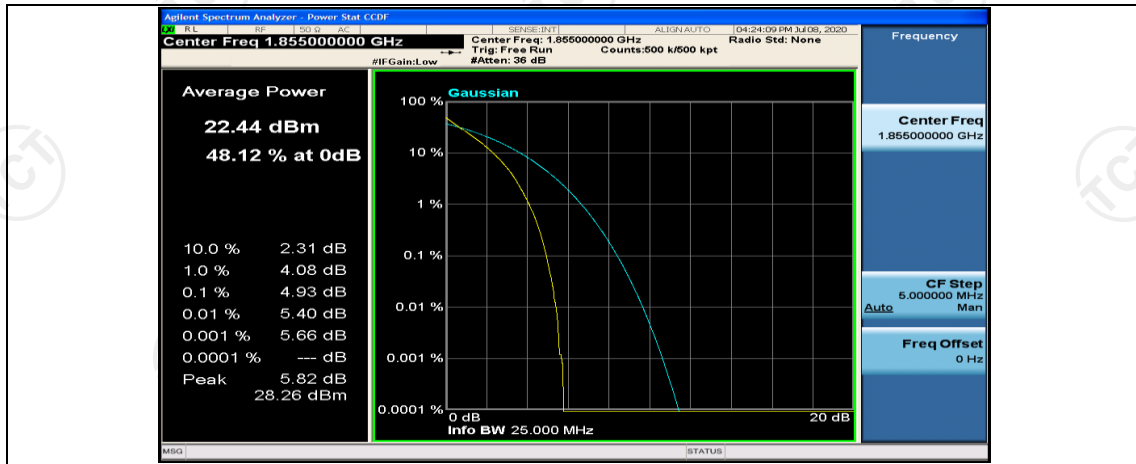

Channel Bandwidth: 10 MHz_MCH_QPSK_1RB#0