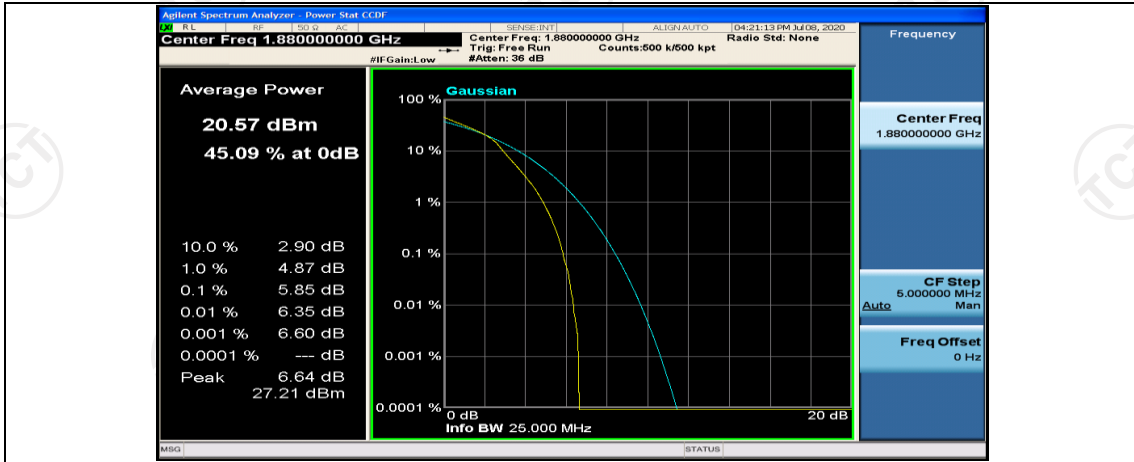

(Channel Bandwidth: 5 MHz)\_MCH\_16QAM\_1RB#0

(Channel Bandwidth: 5 MHz)\_MCH\_16QAM\_1RB#12

(Channel Bandwidth: 5 MHz)\_MCH\_16QAM\_1RB#24

(Channel Bandwidth: 5 MHz)\_MCH\_16QAM\_25RB#0

(Channel Bandwidth: 5 MHz)\_HCH\_16QAM\_1RB#0