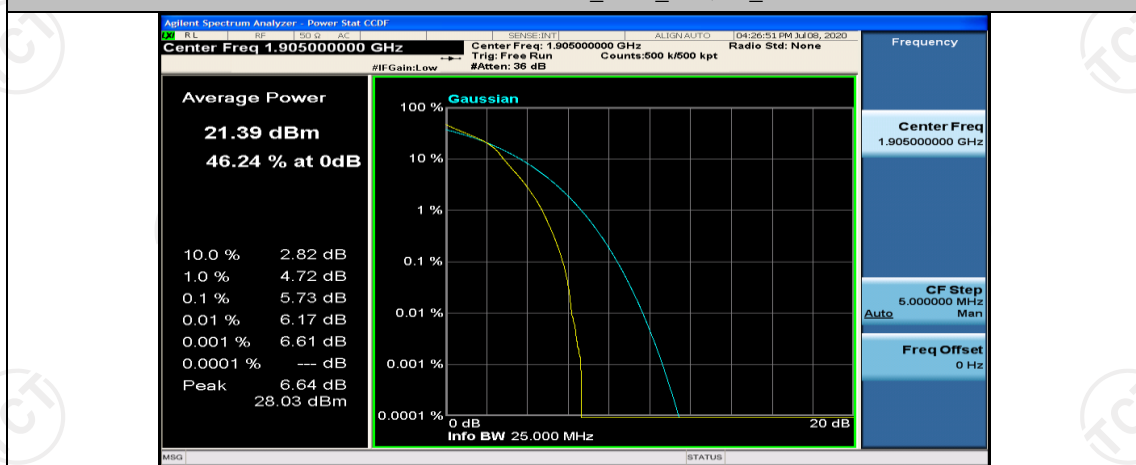

Channel Bandwidth: 10 MHz\_MCH\_16QAM\_1RB#0

Channel Bandwidth: 10 MHz\_MCH\_16QAM\_1RB#24

Channel Bandwidth: 10 MHz\_MCH\_16QAM\_1RB#49

(Channel Bandwidth:15 MHz)\_LCH\_QPSK\_1RB#0

(Channel Bandwidth:15 MHz)\_LCH\_QPSK\_1RB#7