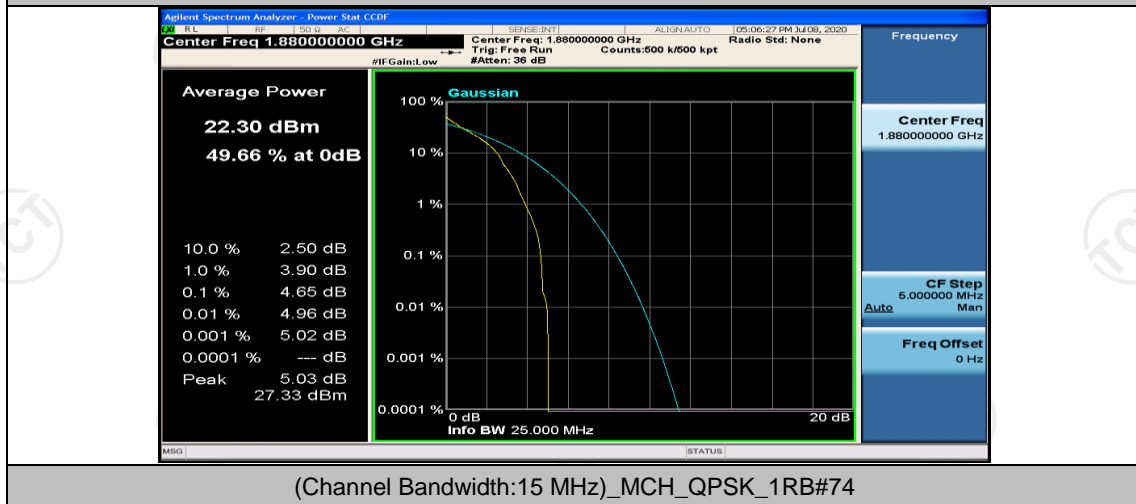

(Channel Bandwidth:15 MHz)\_LCH\_QPSK\_1RB#74

(Channel Bandwidth:15 MHz)\_LCH\_QPSK\_37RB#0

(Channel Bandwidth:15 MHz)\_MCH\_QPSK\_1RB#0

(Channel Bandwidth:15 MHz)\_MCH\_QPSK\_1RB#37

(Channel Bandwidth:15 MHz)\_MCH\_QPSK\_1RB#74