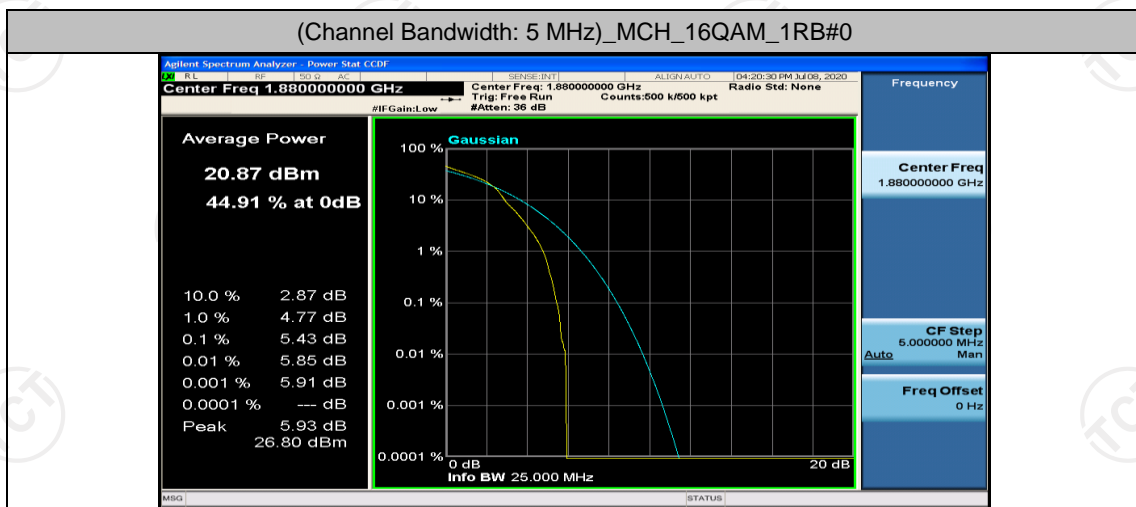

(Channel Bandwidth: 5 MHz)\_HCH\_QPSK\_12RB#0

(Channel Bandwidth: 5 MHz)\_HCH\_QPSK\_12RB#6

(Channel Bandwidth: 5 MHz)\_HCH\_QPSK\_12RB#13

(Channel Bandwidth: 5 MHz)\_HCH\_QPSK\_25RB#0

(Channel Bandwidth: 5 MHz)\_LCH\_16QAM\_1RB#0

(Channel Bandwidth: 5 MHz)\_MCH\_16QAM\_1RB#0

(Channel Bandwidth: 5 MHz)\_MCH\_16QAM\_1RB#12

(Channel Bandwidth: 5 MHz)\_MCH\_16QAM\_1RB#24

(Channel Bandwidth: 5 MHz)\_MCH\_16QAM\_25RB#0

(Channel Bandwidth: 5 MHz)\_HCH\_16QAM\_1RB#0