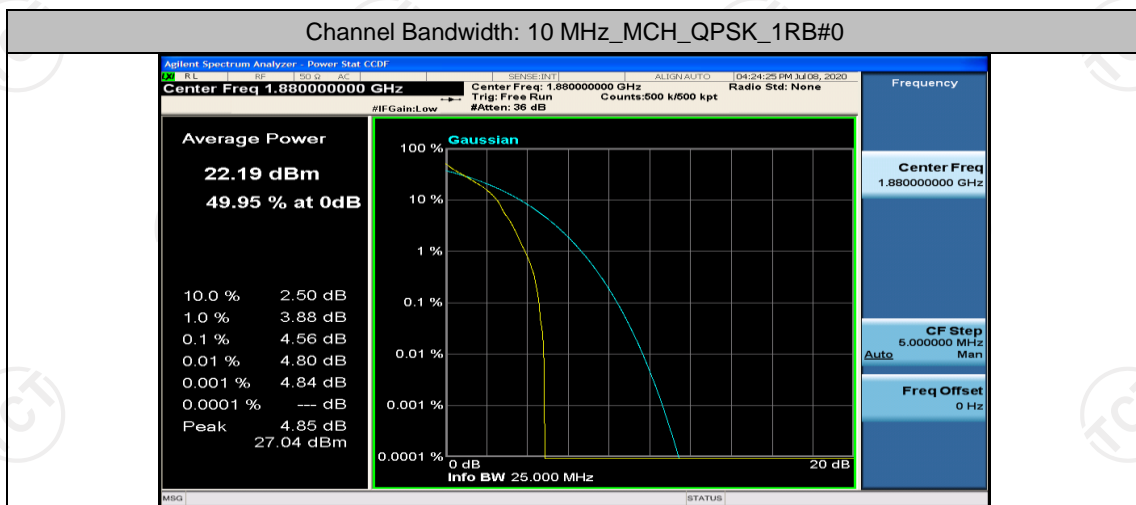

## Channel Bandwidth: 10 MHz

Channel Bandwidth: 10 MHz\_LCH\_QPSK\_1RB#0

Channel Bandwidth: 10 MHz\_MCH\_QPSK\_1RB#0

Channel Bandwidth: 10 MHz\_MCH\_QPSK\_1RB#24

Channel Bandwidth: 10 MHz\_MCH\_QPSK\_1RB#49