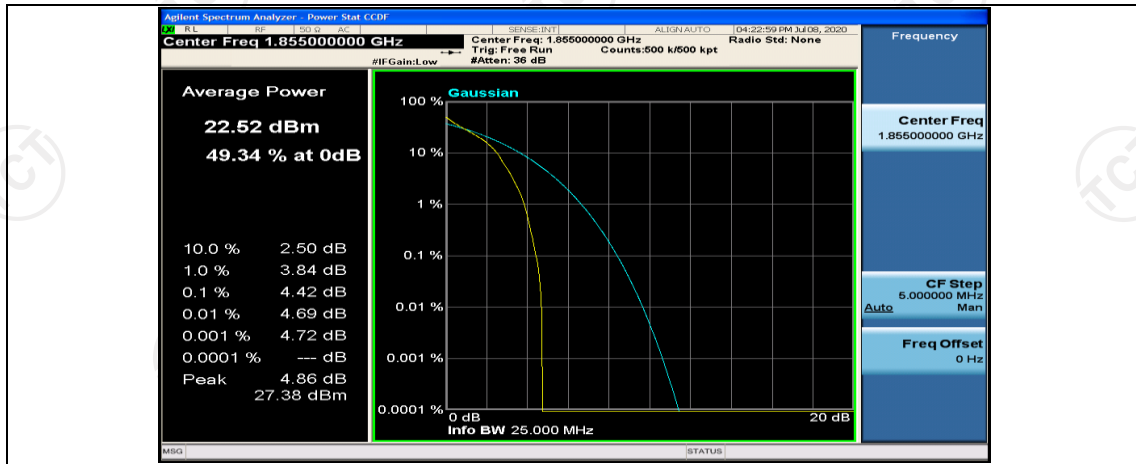

Channel Bandwidth: 10 MHz_LCH_QPSK_1RB#0