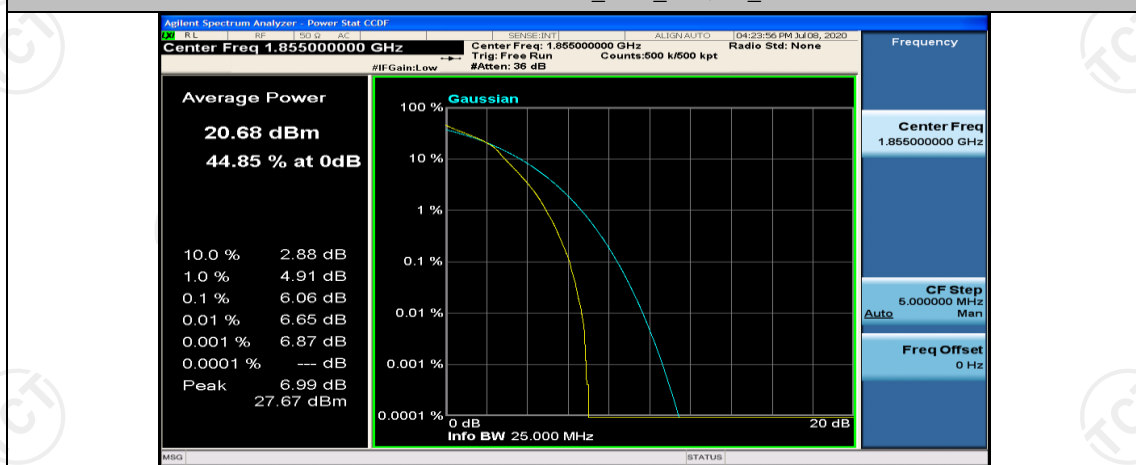

## Channel Bandwidth: 10 MHz

Channel Bandwidth: 10 MHz\_LCH\_QPSK\_1RB#0

Channel Bandwidth: 10 MHz\_MCH\_QPSK\_1RB#0

Channel Bandwidth: 10 MHz\_MCH\_QPSK\_1RB#24

Channel Bandwidth: 10 MHz\_MCH\_QPSK\_1RB#49