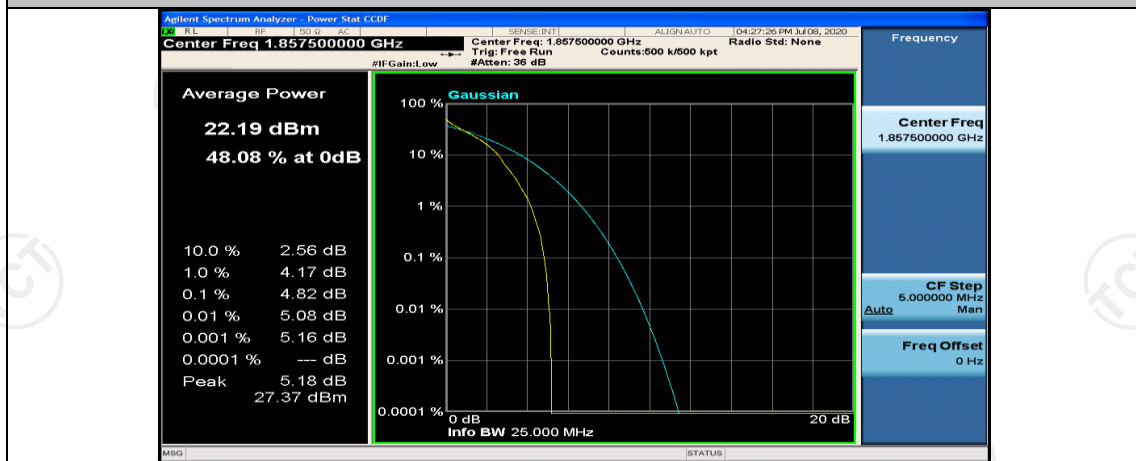

(Channel Bandwidth:15 MHz)_LCH_QPSK_37RB#0