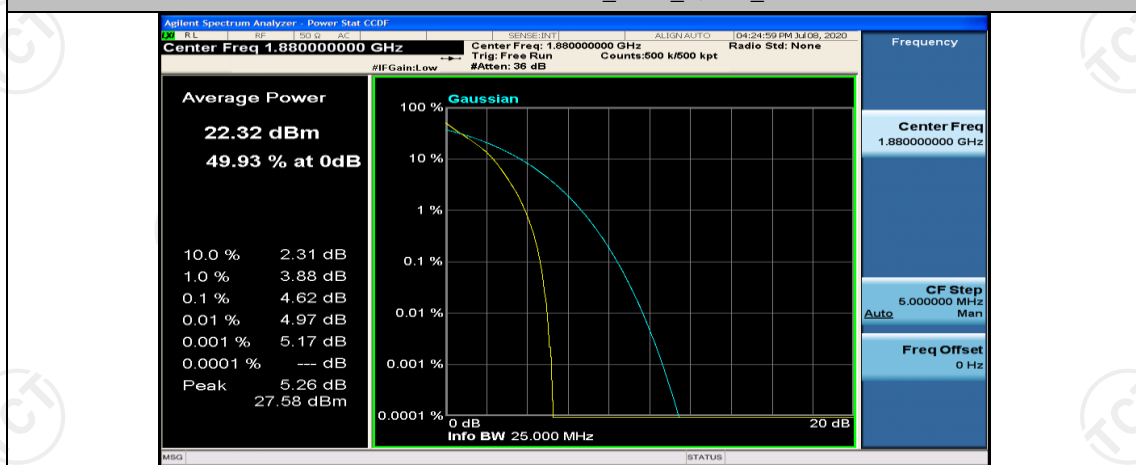

## Channel Bandwidth: 10 MHz

Channel Bandwidth: 10 MHz\_LCH\_QPSK\_1RB#0

Channel Bandwidth: 10 MHz\_MCH\_QPSK\_1RB#0

Channel Bandwidth: 10 MHz\_MCH\_QPSK\_1RB#24

Channel Bandwidth: 10 MHz\_MCH\_QPSK\_1RB#49