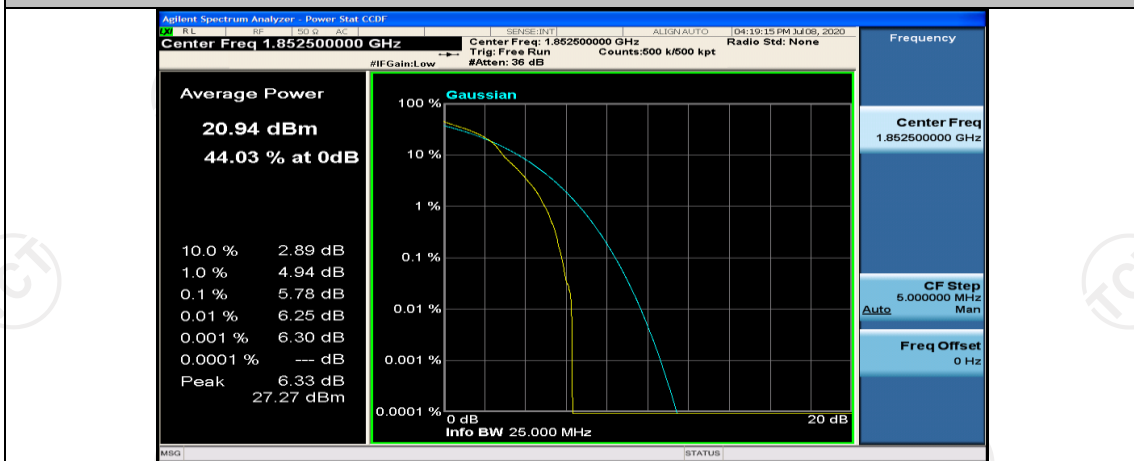

(Channel Bandwidth: 5 MHz)\_HCH\_QPSK\_12RB#0

(Channel Bandwidth: 5 MHz)\_HCH\_QPSK\_12RB#6

(Channel Bandwidth: 5 MHz)\_HCH\_QPSK\_12RB#13

(Channel Bandwidth: 5 MHz)\_HCH\_QPSK\_25RB#0

(Channel Bandwidth: 5 MHz)\_LCH\_16QAM\_1RB#0

(Channel Bandwidth: 5 MHz)\_MCH\_16QAM\_1RB#0

(Channel Bandwidth: 5 MHz)\_MCH\_16QAM\_1RB#12

(Channel Bandwidth: 5 MHz)\_MCH\_16QAM\_1RB#24

(Channel Bandwidth: 5 MHz)\_MCH\_16QAM\_25RB#0

(Channel Bandwidth: 5 MHz)\_HCH\_16QAM\_1RB#0