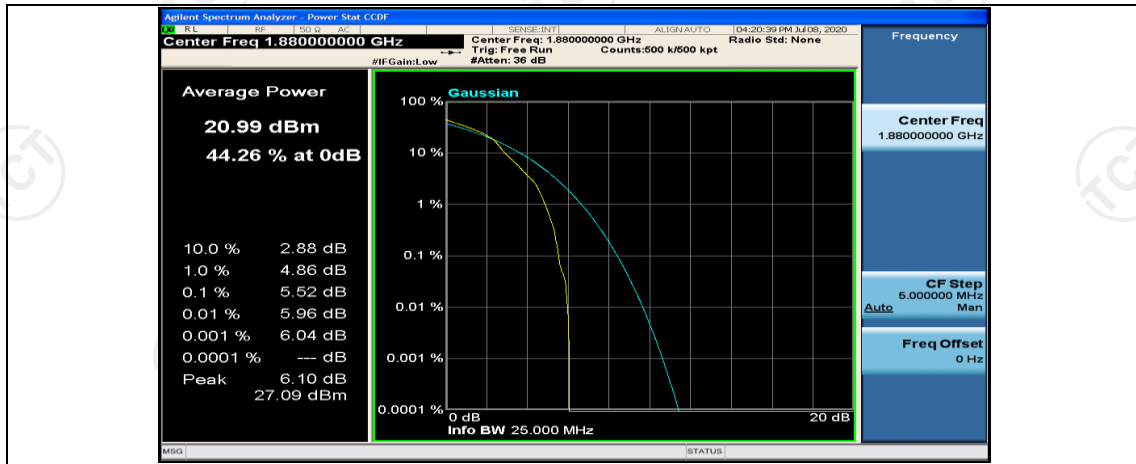

(Channel Bandwidth: 5 MHz)\_HCH\_QPSK\_12RB#0

(Channel Bandwidth: 5 MHz)\_HCH\_QPSK\_12RB#6

(Channel Bandwidth: 5 MHz)\_HCH\_QPSK\_12RB#13

(Channel Bandwidth: 5 MHz)\_HCH\_QPSK\_25RB#0

(Channel Bandwidth: 5 MHz)\_LCH\_16QAM\_1RB#0

(Channel Bandwidth: 5 MHz)\_MCH\_16QAM\_1RB#0

(Channel Bandwidth: 5 MHz)\_MCH\_16QAM\_1RB#12

(Channel Bandwidth: 5 MHz)\_MCH\_16QAM\_1RB#24

(Channel Bandwidth: 5 MHz)\_MCH\_16QAM\_25RB#0

(Channel Bandwidth: 5 MHz)\_HCH\_16QAM\_1RB#0