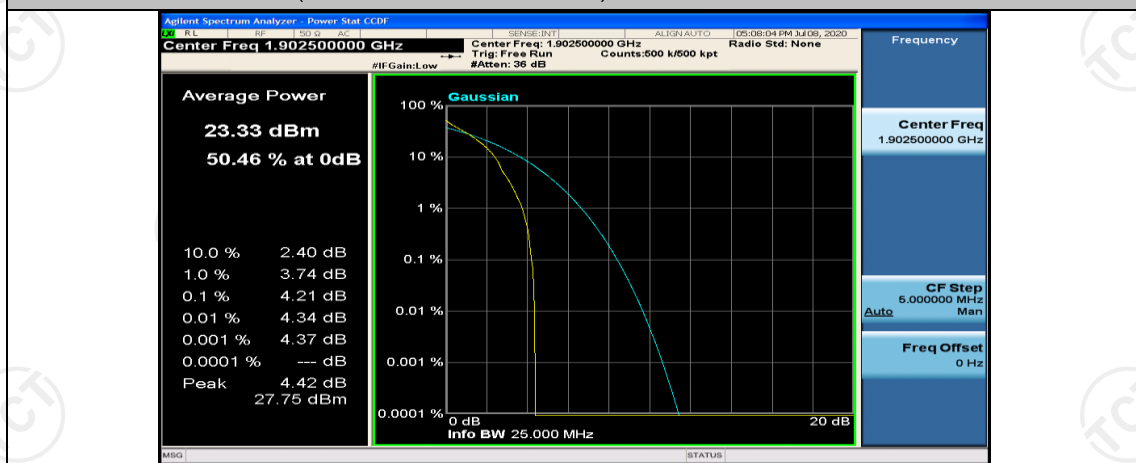

(Channel Bandwidth:15 MHz)\_MCH\_QPSK\_75RB#0

(Channel Bandwidth:15 MHz)\_HCH\_QPSK\_1RB#0

(Channel Bandwidth:15 MHz)\_HCH\_QPSK\_1RB#37

(Channel Bandwidth:15 MHz)\_HCH\_QPSK\_1RB#74

(Channel Bandwidth:15 MHz)\_HCH\_QPSK\_37RB#0

(Channel Bandwidth:15 MHz)\_HCH\_QPSK\_37RB#18