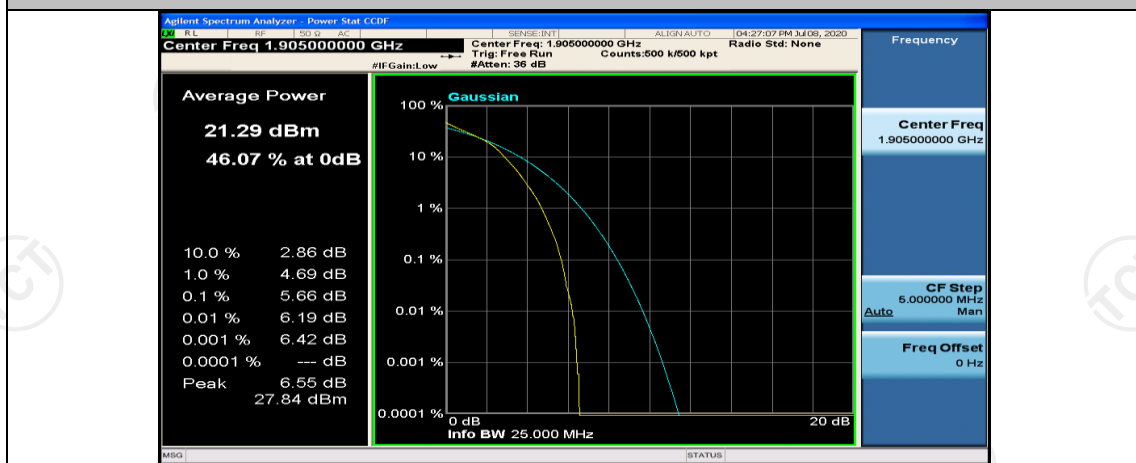

Channel Bandwidth: 10 MHz\_MCH\_16QAM\_1RB#0

Channel Bandwidth: 10 MHz\_MCH\_16QAM\_1RB#24

Channel Bandwidth: 10 MHz\_MCH\_16QAM\_1RB#49

(Channel Bandwidth:15 MHz)\_LCH\_QPSK\_1RB#0

(Channel Bandwidth:15 MHz)\_LCH\_QPSK\_1RB#7