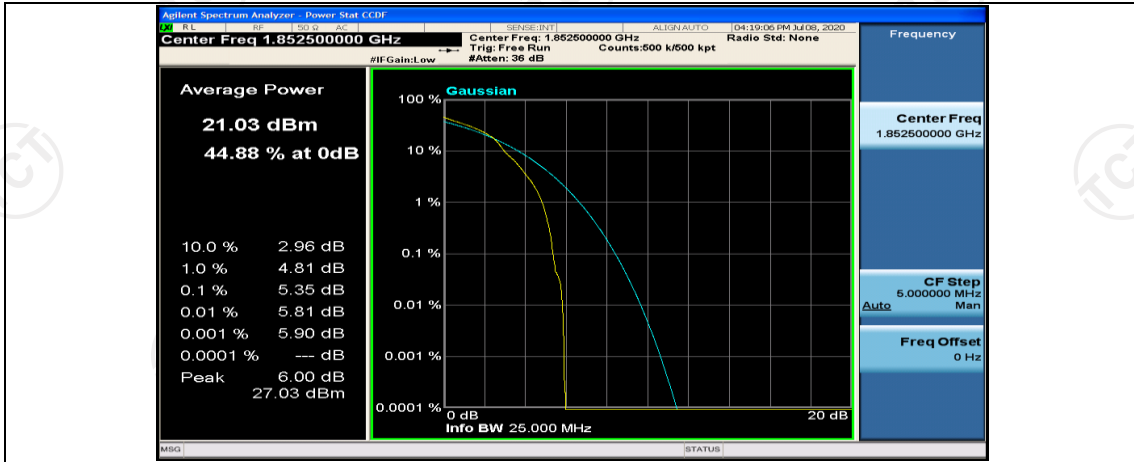

(Channel Bandwidth: 5 MHz)\_HCH\_QPSK\_12RB#0

(Channel Bandwidth: 5 MHz)\_HCH\_QPSK\_12RB#6

(Channel Bandwidth: 5 MHz)\_HCH\_QPSK\_12RB#13

(Channel Bandwidth: 5 MHz)\_HCH\_QPSK\_25RB#0

(Channel Bandwidth: 5 MHz)\_LCH\_16QAM\_1RB#0

(Channel Bandwidth: 5 MHz)\_MCH\_16QAM\_1RB#0

(Channel Bandwidth: 5 MHz)\_MCH\_16QAM\_1RB#12

(Channel Bandwidth: 5 MHz)\_MCH\_16QAM\_1RB#24

(Channel Bandwidth: 5 MHz)\_MCH\_16QAM\_25RB#0

(Channel Bandwidth: 5 MHz)\_HCH\_16QAM\_1RB#0