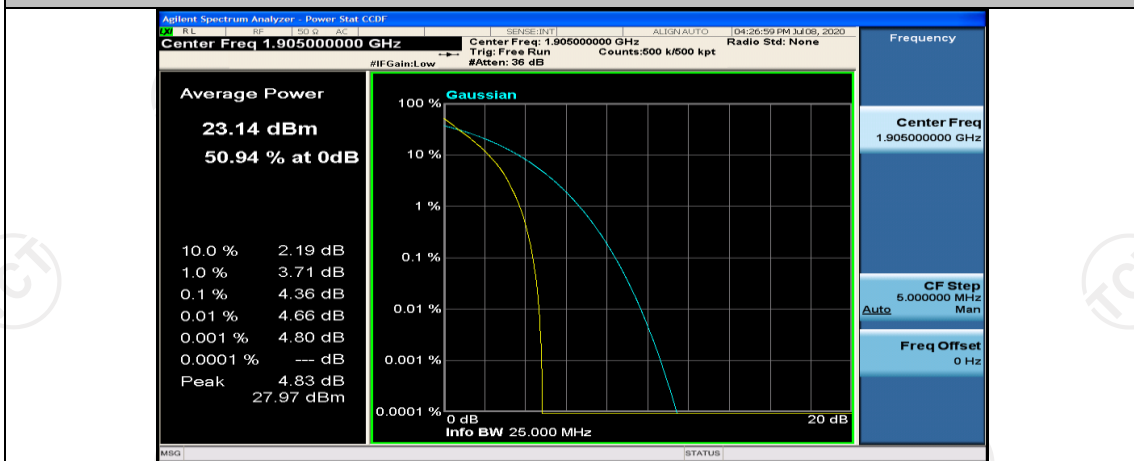

## Channel Bandwidth: 10 MHz

Channel Bandwidth: 10 MHz\_LCH\_QPSK\_1RB#0

Channel Bandwidth: 10 MHz\_MCH\_QPSK\_1RB#0

Channel Bandwidth: 10 MHz\_MCH\_QPSK\_1RB#24

Channel Bandwidth: 10 MHz\_MCH\_QPSK\_1RB#49