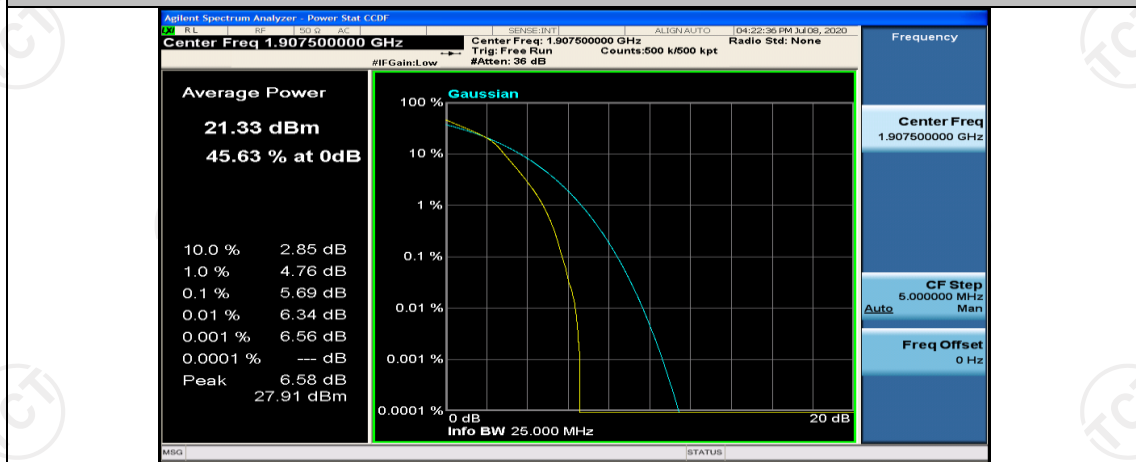

(Channel Bandwidth: 5 MHz)_HCH_16QAM_12RB#13