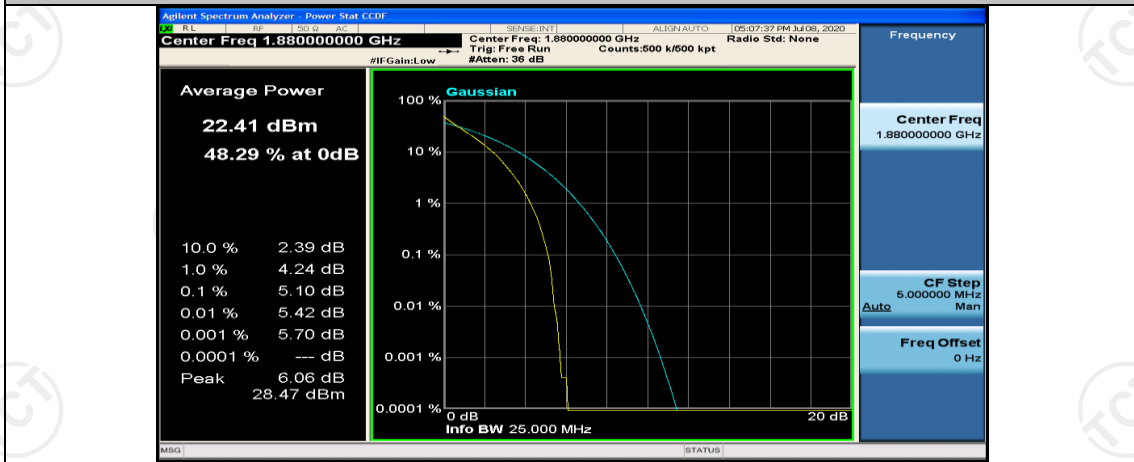

(Channel Bandwidth:15 MHz)_HCH_QPSK_1RB#0