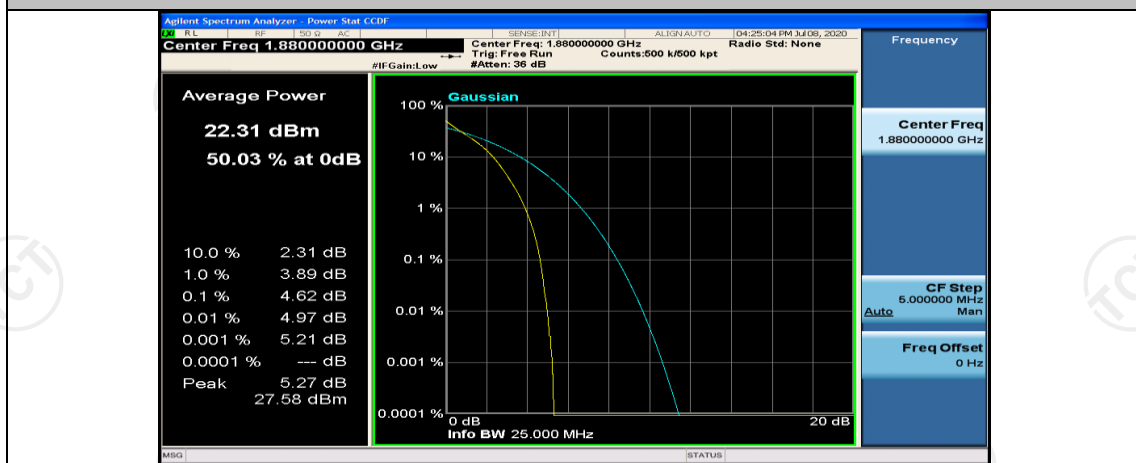

## Channel Bandwidth: 10 MHz

Channel Bandwidth: 10 MHz\_LCH\_QPSK\_1RB#0

Channel Bandwidth: 10 MHz\_MCH\_QPSK\_1RB#0

Channel Bandwidth: 10 MHz\_MCH\_QPSK\_1RB#24

Channel Bandwidth: 10 MHz\_MCH\_QPSK\_1RB#49