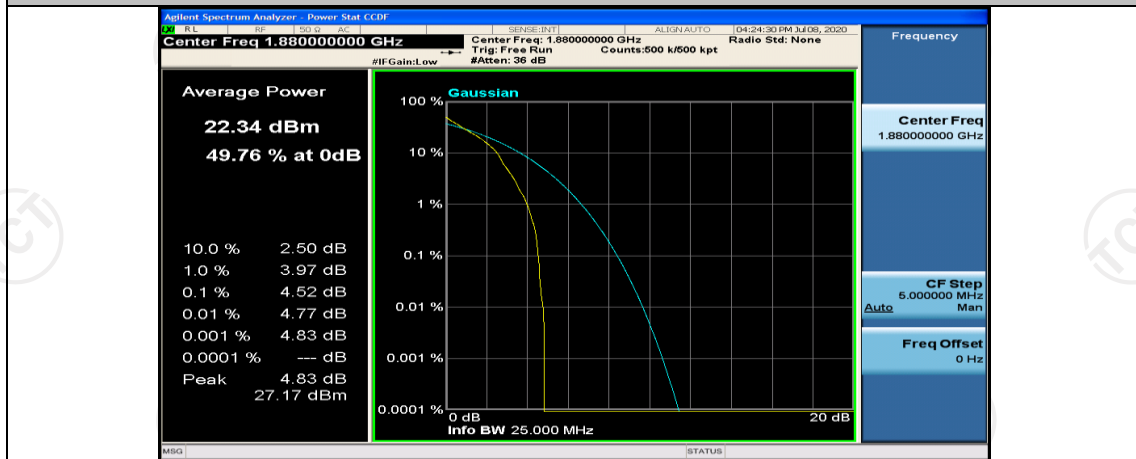

## Channel Bandwidth: 10 MHz

Channel Bandwidth: 10 MHz\_LCH\_QPSK\_1RB#0

Channel Bandwidth: 10 MHz\_MCH\_QPSK\_1RB#0

Channel Bandwidth: 10 MHz\_MCH\_QPSK\_1RB#24

Channel Bandwidth: 10 MHz\_MCH\_QPSK\_1RB#49