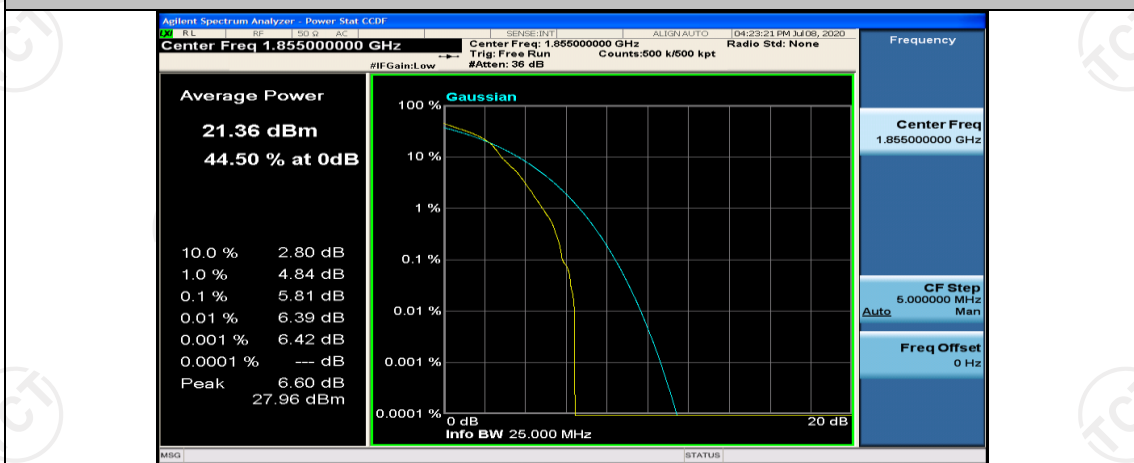

## Channel Bandwidth: 10 MHz

Channel Bandwidth: 10 MHz\_LCH\_QPSK\_1RB#0

Channel Bandwidth: 10 MHz\_MCH\_QPSK\_1RB#0

Channel Bandwidth: 10 MHz\_MCH\_QPSK\_1RB#24

Channel Bandwidth: 10 MHz\_MCH\_QPSK\_1RB#49