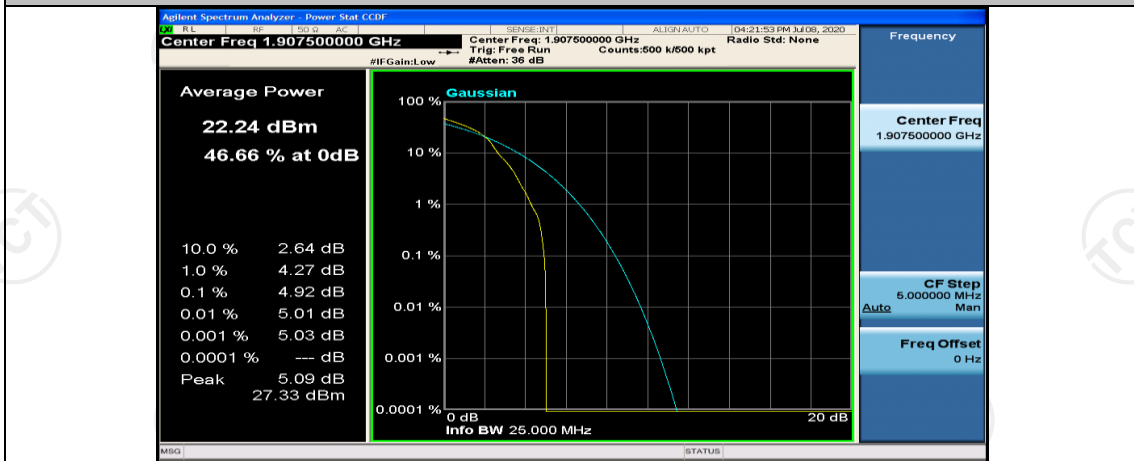

(Channel Bandwidth: 5 MHz)\_MCH\_16QAM\_1RB#0

(Channel Bandwidth: 5 MHz)\_MCH\_16QAM\_1RB#12

(Channel Bandwidth: 5 MHz)\_MCH\_16QAM\_1RB#24

(Channel Bandwidth: 5 MHz)\_MCH\_16QAM\_25RB#0

(Channel Bandwidth: 5 MHz)\_HCH\_16QAM\_1RB#0