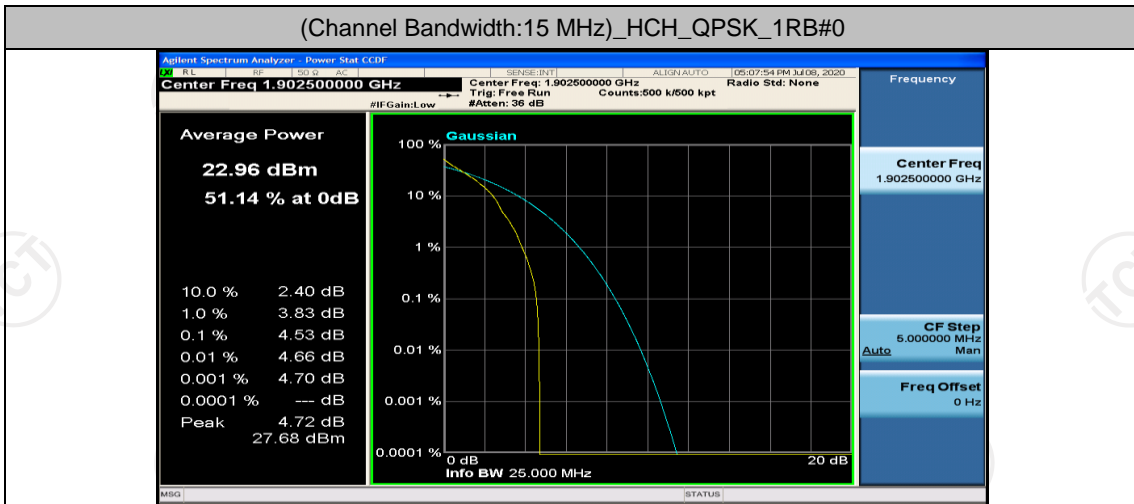

(Channel Bandwidth:15 MHz)_HCH_QPSK_1RB#37