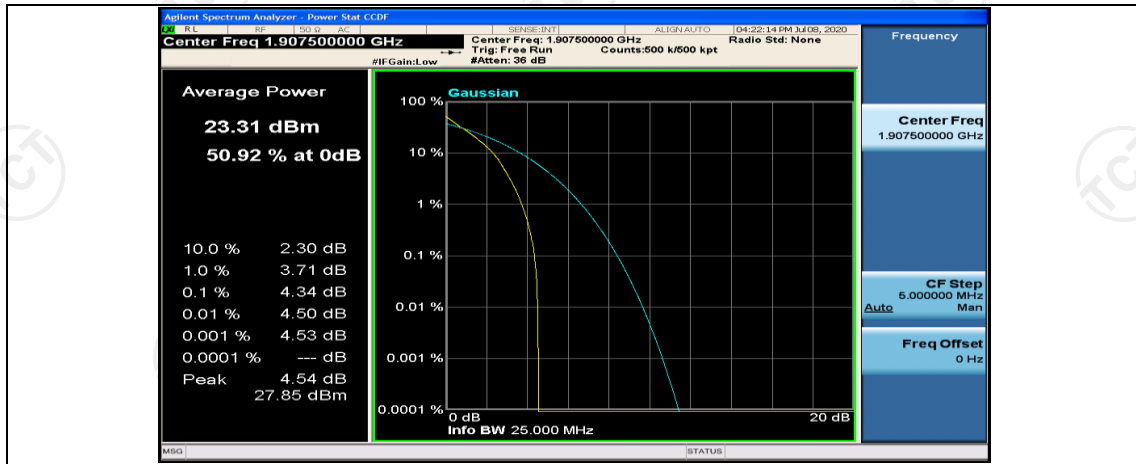

(Channel Bandwidth: 5 MHz)\_MCH\_QPSK\_12RB#13

(Channel Bandwidth: 5 MHz)\_MCH\_QPSK\_25RB#0

(Channel Bandwidth: 5 MHz)\_HCH\_QPSK\_1RB#0

(Channel Bandwidth: 5 MHz)\_HCH\_QPSK\_1RB#12

(Channel Bandwidth: 5 MHz)\_HCH\_QPSK\_1RB#24

(Channel Bandwidth: 5 MHz)\_HCH\_QPSK\_12RB#0

(Channel Bandwidth: 5 MHz)\_HCH\_QPSK\_12RB#6

(Channel Bandwidth: 5 MHz)\_HCH\_QPSK\_12RB#13

(Channel Bandwidth: 5 MHz)\_HCH\_QPSK\_25RB#0

(Channel Bandwidth: 5 MHz)\_LCH\_16QAM\_1RB#0