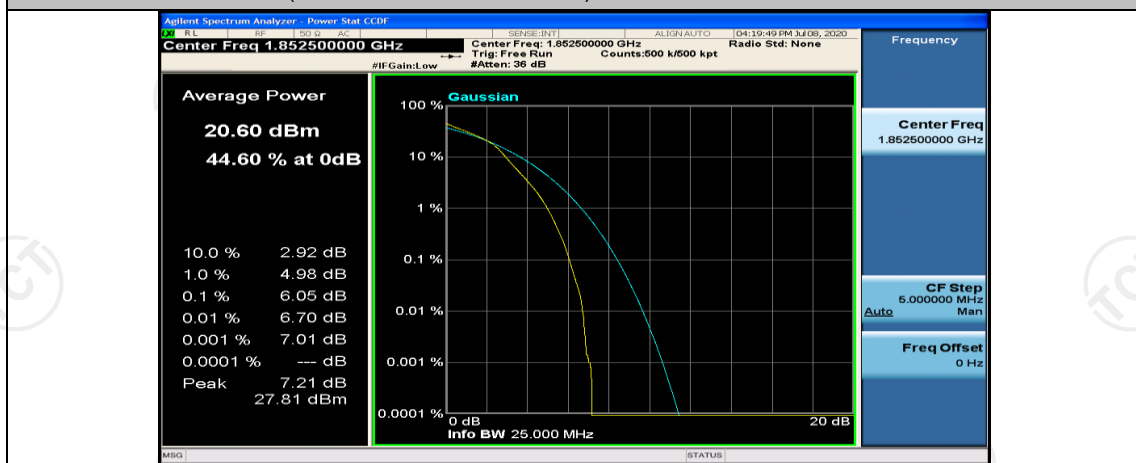

(Channel Bandwidth: 5 MHz)\_HCH\_QPSK\_12RB#0

(Channel Bandwidth: 5 MHz)\_HCH\_QPSK\_12RB#6

(Channel Bandwidth: 5 MHz)\_HCH\_QPSK\_12RB#13

(Channel Bandwidth: 5 MHz)\_HCH\_QPSK\_25RB#0

(Channel Bandwidth: 5 MHz)\_LCH\_16QAM\_1RB#0

(Channel Bandwidth: 5 MHz)\_MCH\_16QAM\_1RB#0

(Channel Bandwidth: 5 MHz)\_MCH\_16QAM\_1RB#12

(Channel Bandwidth: 5 MHz)\_MCH\_16QAM\_1RB#24

(Channel Bandwidth: 5 MHz)\_MCH\_16QAM\_25RB#0

(Channel Bandwidth: 5 MHz)\_HCH\_16QAM\_1RB#0