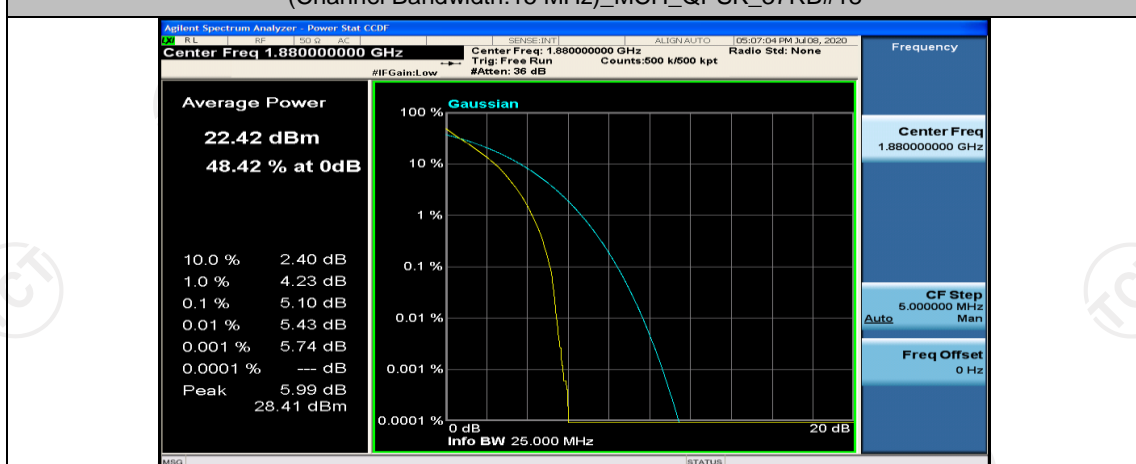

(Channel Bandwidth:15 MHz)\_LCH\_QPSK\_1RB#74

(Channel Bandwidth:15 MHz)\_LCH\_QPSK\_37RB#0

(Channel Bandwidth:15 MHz)\_MCH\_QPSK\_1RB#0

(Channel Bandwidth:15 MHz)\_MCH\_QPSK\_1RB#37

(Channel Bandwidth:15 MHz)\_MCH\_QPSK\_1RB#74