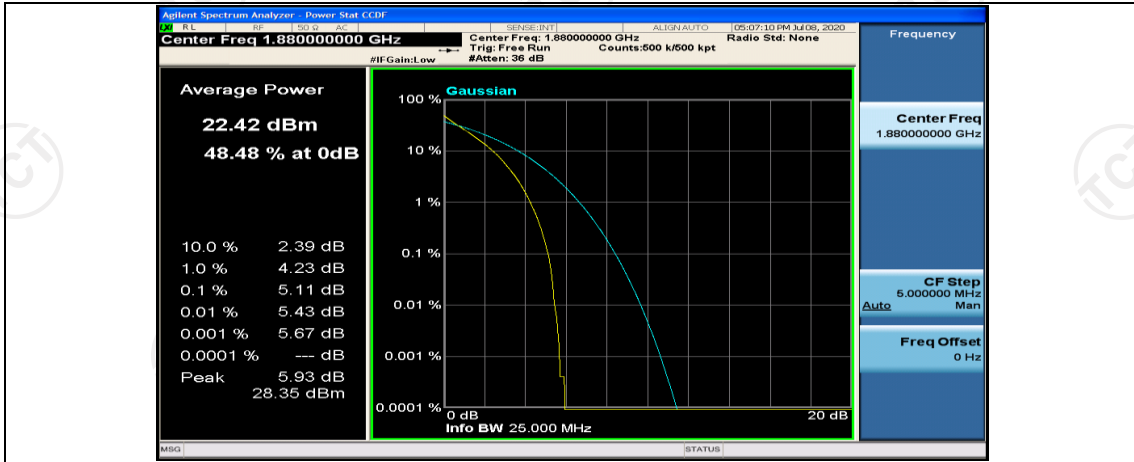

(Channel Bandwidth:15 MHz)\_LCH\_QPSK\_1RB#74

(Channel Bandwidth:15 MHz)\_LCH\_QPSK\_37RB#0

(Channel Bandwidth:15 MHz)\_MCH\_QPSK\_1RB#0

(Channel Bandwidth:15 MHz)\_MCH\_QPSK\_1RB#37

(Channel Bandwidth:15 MHz)\_MCH\_QPSK\_1RB#74