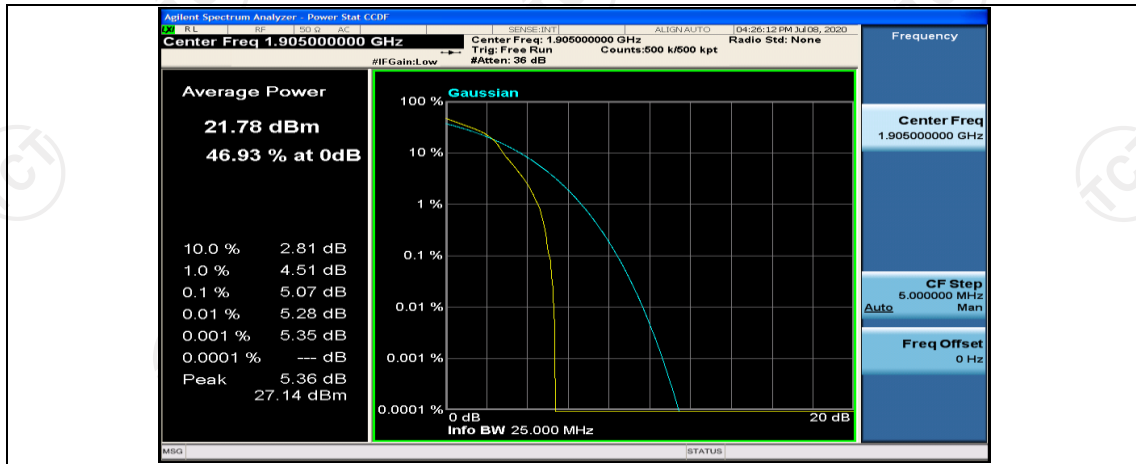

Channel Bandwidth: 10 MHz\_MCH\_16QAM\_1RB#0

Channel Bandwidth: 10 MHz\_MCH\_16QAM\_1RB#24

Channel Bandwidth: 10 MHz\_MCH\_16QAM\_1RB#49

(Channel Bandwidth:15 MHz)\_LCH\_QPSK\_1RB#0

(Channel Bandwidth:15 MHz)\_LCH\_QPSK\_1RB#7