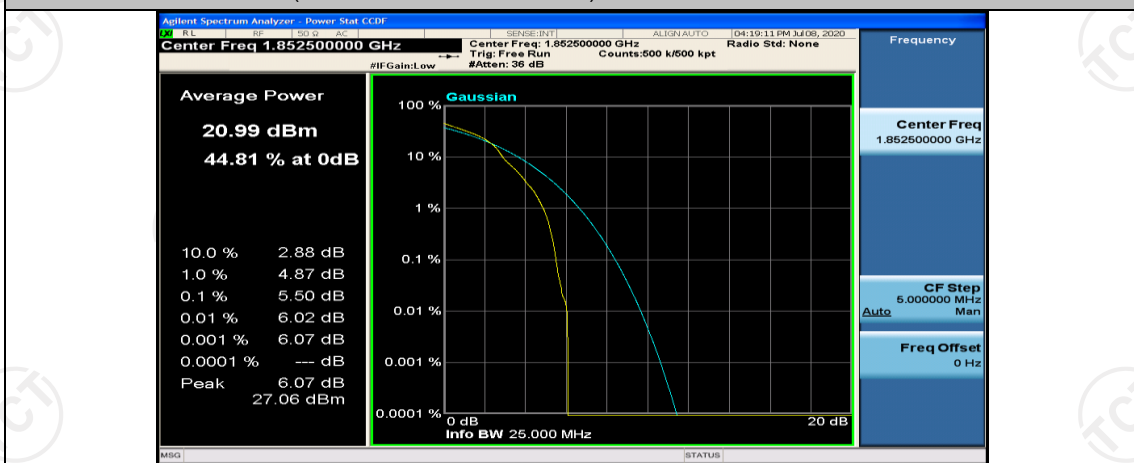

(Channel Bandwidth: 5 MHz)\_HCH\_QPSK\_12RB#0

(Channel Bandwidth: 5 MHz)\_HCH\_QPSK\_12RB#6

(Channel Bandwidth: 5 MHz)\_HCH\_QPSK\_12RB#13

(Channel Bandwidth: 5 MHz)\_HCH\_QPSK\_25RB#0

(Channel Bandwidth: 5 MHz)\_LCH\_16QAM\_1RB#0

(Channel Bandwidth: 5 MHz)\_MCH\_16QAM\_1RB#0

(Channel Bandwidth: 5 MHz)\_MCH\_16QAM\_1RB#12

(Channel Bandwidth: 5 MHz)\_MCH\_16QAM\_1RB#24

(Channel Bandwidth: 5 MHz)\_MCH\_16QAM\_25RB#0

(Channel Bandwidth: 5 MHz)\_HCH\_16QAM\_1RB#0