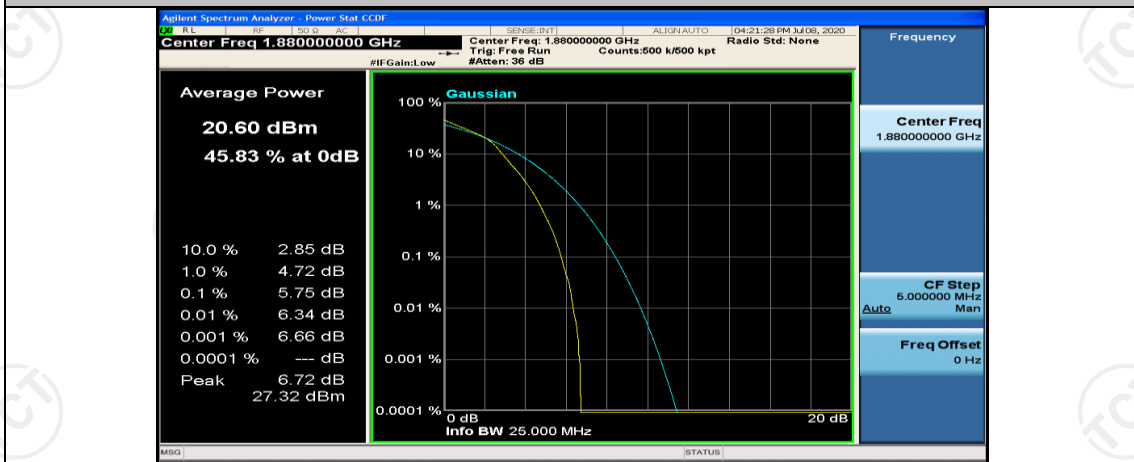

(Channel Bandwidth: 5 MHz)\_MCH\_16QAM\_1RB#0

(Channel Bandwidth: 5 MHz)\_MCH\_16QAM\_1RB#12

(Channel Bandwidth: 5 MHz)\_MCH\_16QAM\_1RB#24

(Channel Bandwidth: 5 MHz)\_MCH\_16QAM\_25RB#0

(Channel Bandwidth: 5 MHz)\_HCH\_16QAM\_1RB#0