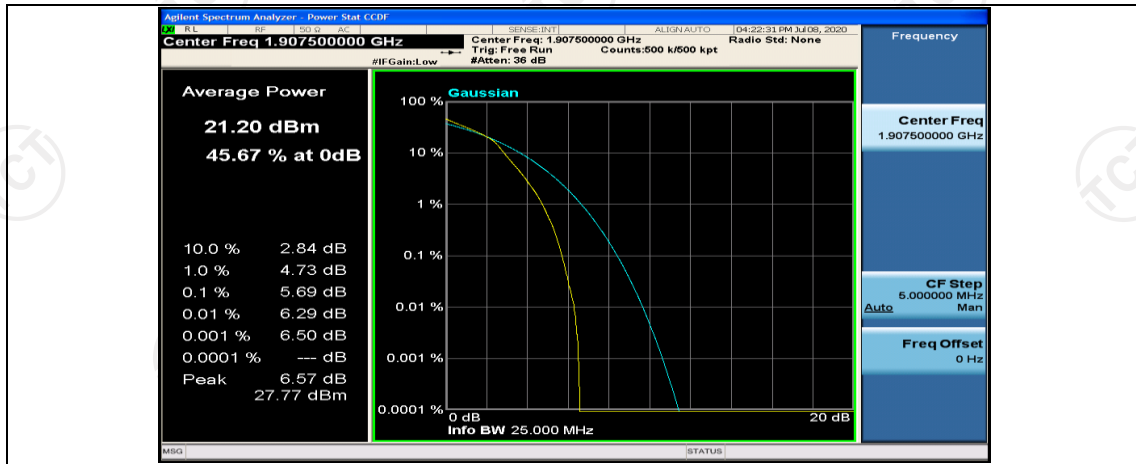

Channel Bandwidth: 10 MHz