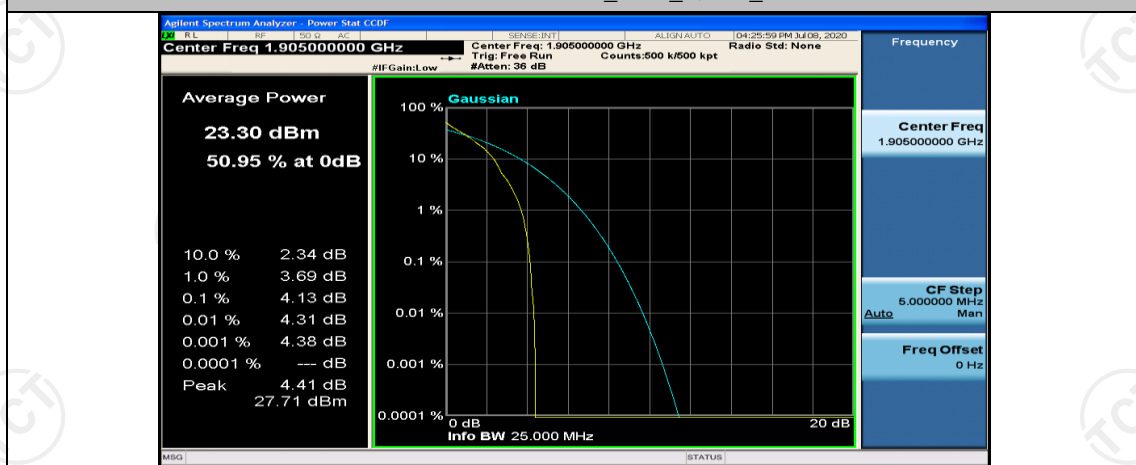

## Channel Bandwidth: 10 MHz

Channel Bandwidth: 10 MHz\_LCH\_QPSK\_1RB#0

Channel Bandwidth: 10 MHz\_MCH\_QPSK\_1RB#0

Channel Bandwidth: 10 MHz\_MCH\_QPSK\_1RB#24

Channel Bandwidth: 10 MHz\_MCH\_QPSK\_1RB#49