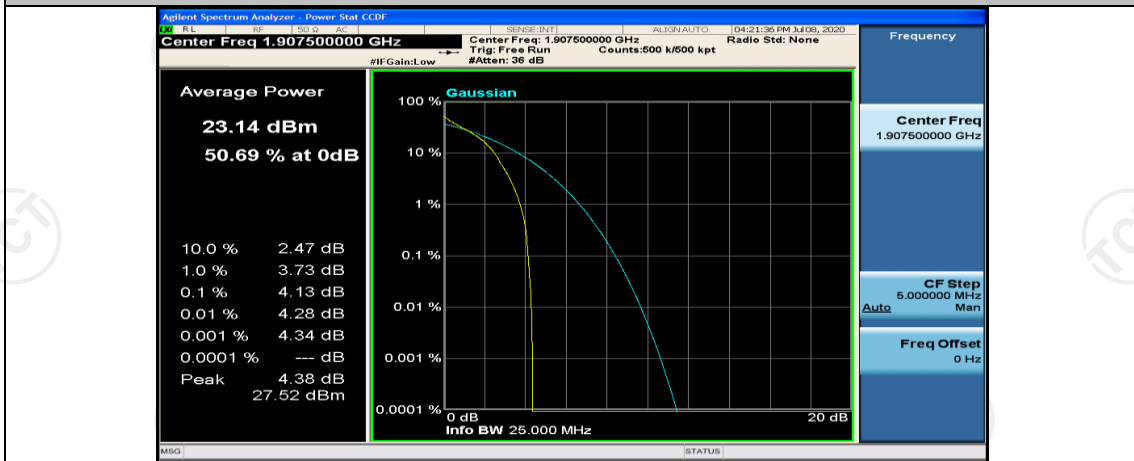

(Channel Bandwidth: 5 MHz)\_MCH\_QPSK\_1RB#0

(Channel Bandwidth: 5 MHz)\_MCH\_QPSK\_1RB#12

(Channel Bandwidth: 5 MHz)\_MCH\_QPSK\_1RB#24

(Channel Bandwidth: 5 MHz)\_MCH\_QPSK\_12RB#0

(Channel Bandwidth: 5 MHz)\_MCH\_QPSK\_12RB#6

(Channel Bandwidth: 5 MHz)\_MCH\_QPSK\_12RB#13

(Channel Bandwidth: 5 MHz)\_MCH\_QPSK\_25RB#0

(Channel Bandwidth: 5 MHz)\_HCH\_QPSK\_1RB#0

(Channel Bandwidth: 5 MHz)\_HCH\_QPSK\_1RB#12

(Channel Bandwidth: 5 MHz)\_HCH\_QPSK\_1RB#24