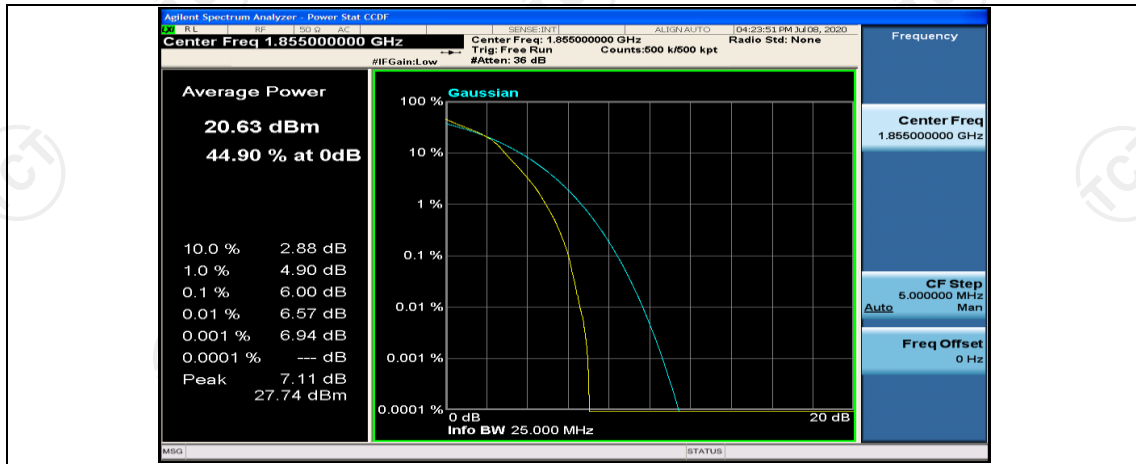

## Channel Bandwidth: 10 MHz

Channel Bandwidth: 10 MHz\_LCH\_QPSK\_1RB#0

Channel Bandwidth: 10 MHz\_MCH\_QPSK\_1RB#0

Channel Bandwidth: 10 MHz\_MCH\_QPSK\_1RB#24

Channel Bandwidth: 10 MHz\_MCH\_QPSK\_1RB#49