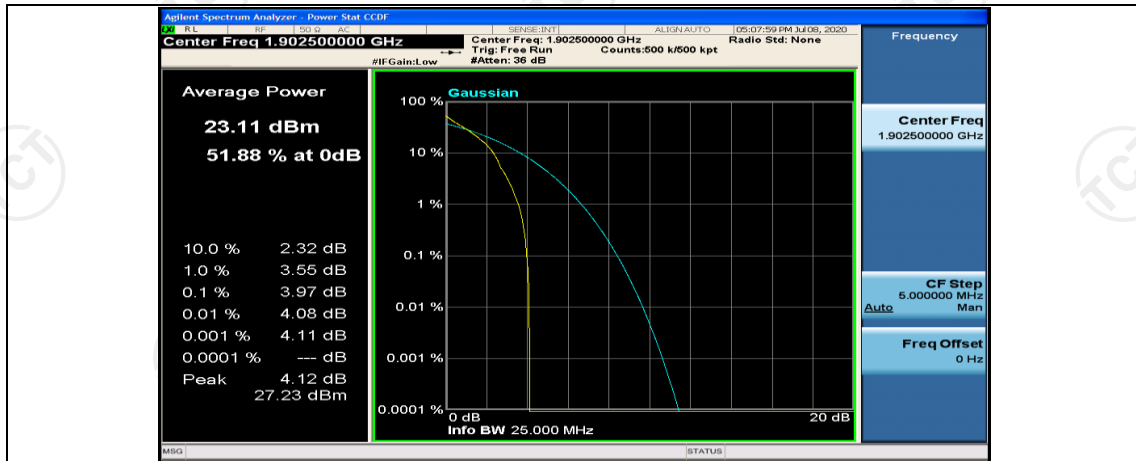

(Channel Bandwidth:15 MHz)_HCH_QPSK_1RB#74