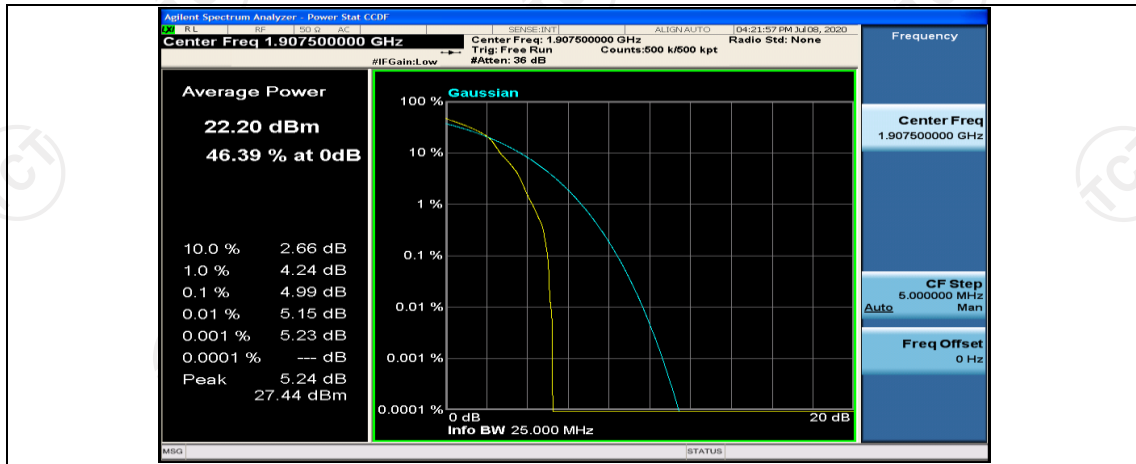

(Channel Bandwidth: 5 MHz)_HCH_16QAM_1RB#12