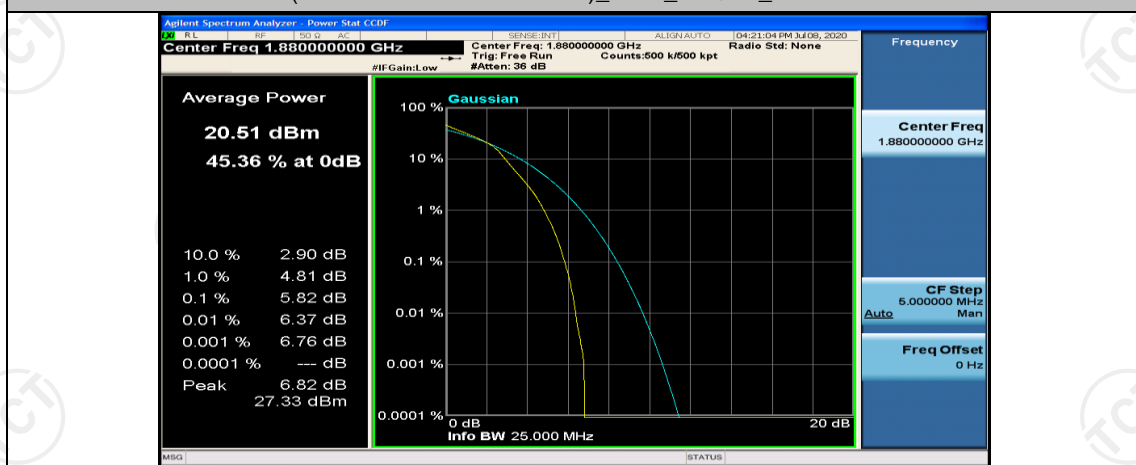

(Channel Bandwidth: 5 MHz)\_HCH\_QPSK\_12RB#0

(Channel Bandwidth: 5 MHz)\_HCH\_QPSK\_12RB#6

(Channel Bandwidth: 5 MHz)\_HCH\_QPSK\_12RB#13

(Channel Bandwidth: 5 MHz)\_HCH\_QPSK\_25RB#0

(Channel Bandwidth: 5 MHz)\_LCH\_16QAM\_1RB#0

(Channel Bandwidth: 5 MHz)\_MCH\_16QAM\_1RB#0

(Channel Bandwidth: 5 MHz)\_MCH\_16QAM\_1RB#12

(Channel Bandwidth: 5 MHz)\_MCH\_16QAM\_1RB#24

(Channel Bandwidth: 5 MHz)\_MCH\_16QAM\_25RB#0

(Channel Bandwidth: 5 MHz)\_HCH\_16QAM\_1RB#0