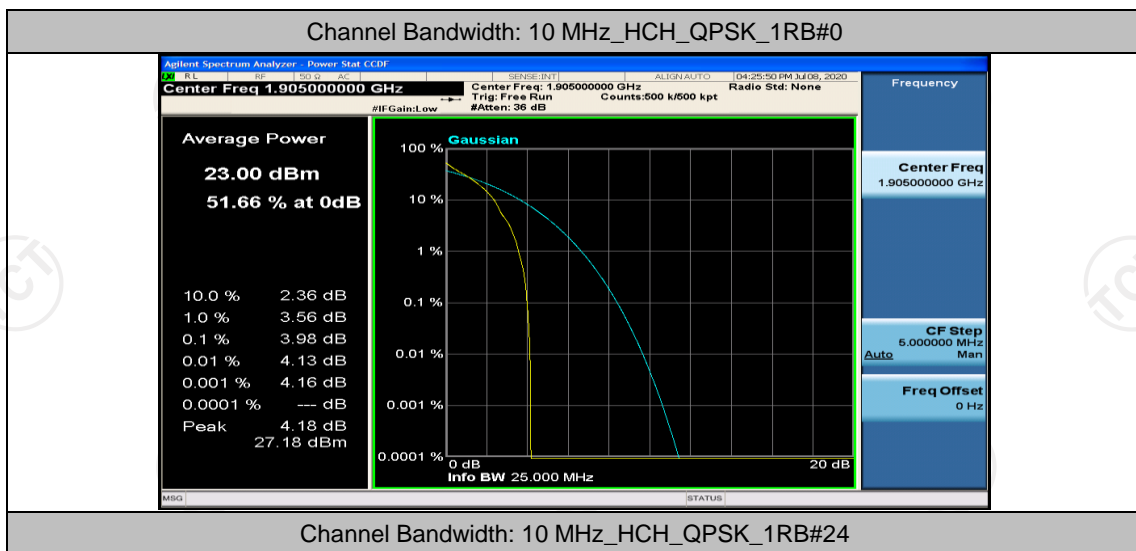

## Channel Bandwidth: 10 MHz

Channel Bandwidth: 10 MHz\_LCH\_QPSK\_1RB#0

Channel Bandwidth: 10 MHz\_MCH\_QPSK\_1RB#0

Channel Bandwidth: 10 MHz\_MCH\_QPSK\_1RB#24

Channel Bandwidth: 10 MHz\_MCH\_QPSK\_1RB#49