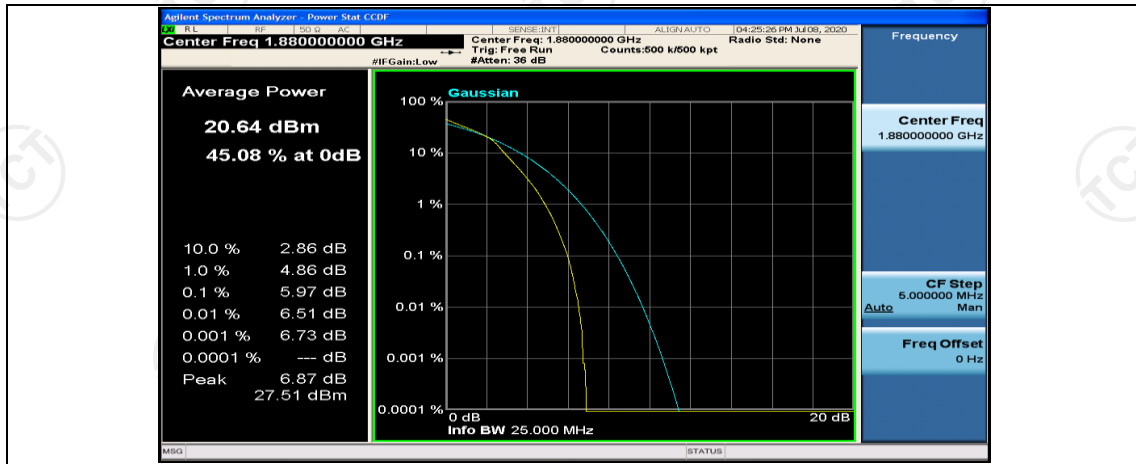

Channel Bandwidth: 10 MHz\_MCH\_16QAM\_1RB#0

Channel Bandwidth: 10 MHz\_MCH\_16QAM\_1RB#24

Channel Bandwidth: 10 MHz\_MCH\_16QAM\_1RB#49

(Channel Bandwidth:15 MHz)\_LCH\_QPSK\_1RB#0

(Channel Bandwidth:15 MHz)\_LCH\_QPSK\_1RB#7