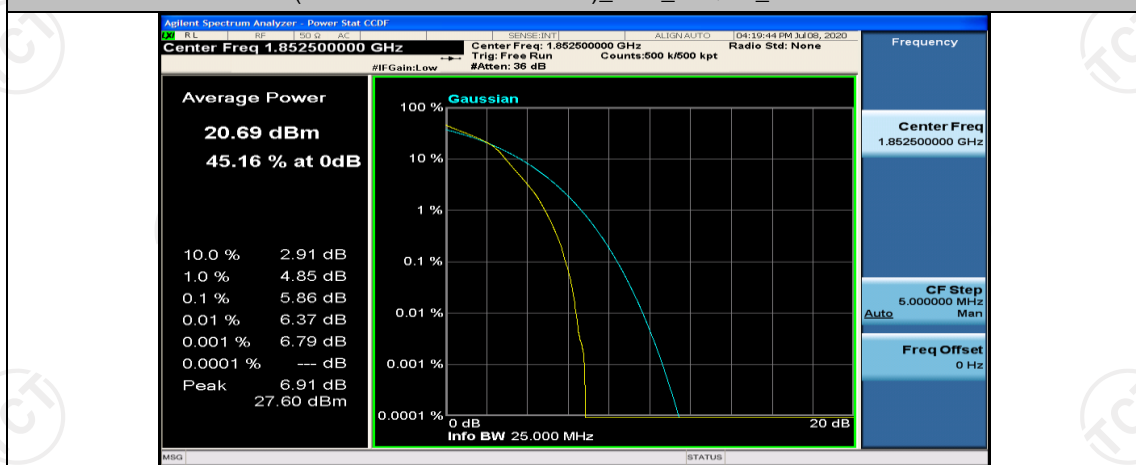

(Channel Bandwidth: 5 MHz)\_HCH\_QPSK\_12RB#0

(Channel Bandwidth: 5 MHz)\_HCH\_QPSK\_12RB#6

(Channel Bandwidth: 5 MHz)\_HCH\_QPSK\_12RB#13

(Channel Bandwidth: 5 MHz)\_HCH\_QPSK\_25RB#0

(Channel Bandwidth: 5 MHz)\_LCH\_16QAM\_1RB#0

(Channel Bandwidth: 5 MHz)\_MCH\_16QAM\_1RB#0

(Channel Bandwidth: 5 MHz)\_MCH\_16QAM\_1RB#12

(Channel Bandwidth: 5 MHz)\_MCH\_16QAM\_1RB#24

(Channel Bandwidth: 5 MHz)\_MCH\_16QAM\_25RB#0

(Channel Bandwidth: 5 MHz)\_HCH\_16QAM\_1RB#0