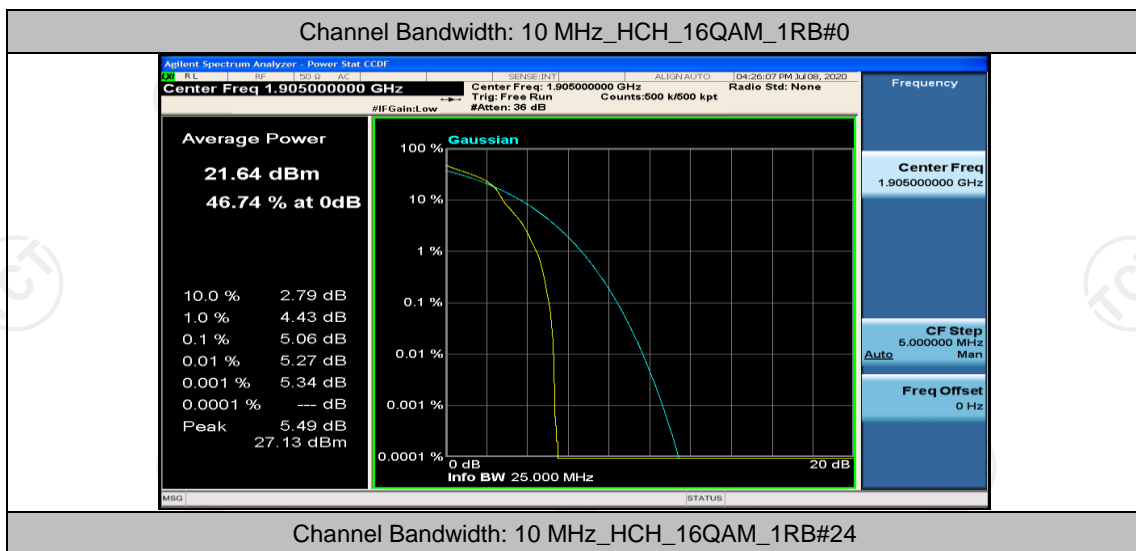

Channel Bandwidth: 10 MHz\_MCH\_16QAM\_1RB#0

Channel Bandwidth: 10 MHz\_MCH\_16QAM\_1RB#24

Channel Bandwidth: 10 MHz\_MCH\_16QAM\_1RB#49

(Channel Bandwidth:15 MHz)\_LCH\_QPSK\_1RB#0

(Channel Bandwidth:15 MHz)\_LCH\_QPSK\_1RB#7