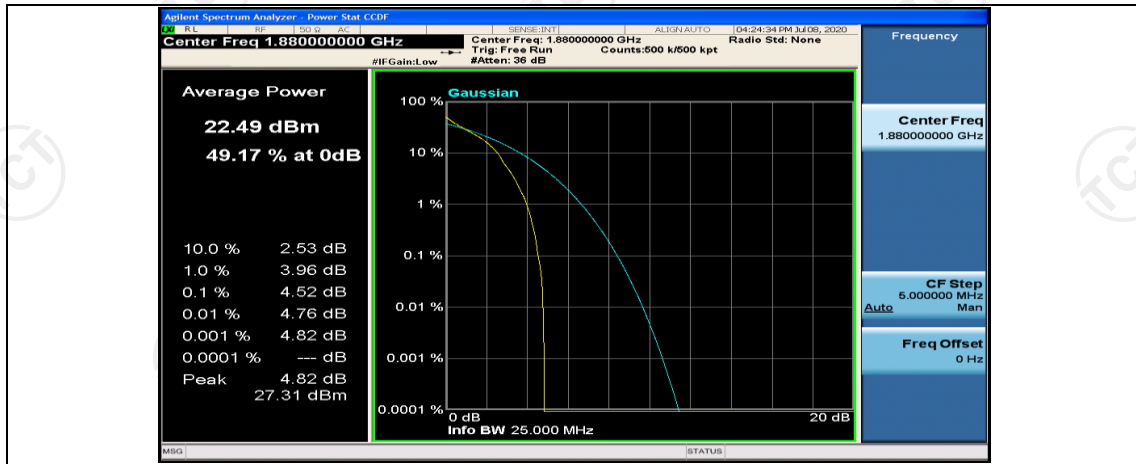

## Channel Bandwidth: 10 MHz

Channel Bandwidth: 10 MHz\_LCH\_QPSK\_1RB#0

Channel Bandwidth: 10 MHz\_MCH\_QPSK\_1RB#0

Channel Bandwidth: 10 MHz\_MCH\_QPSK\_1RB#24

Channel Bandwidth: 10 MHz\_MCH\_QPSK\_1RB#49