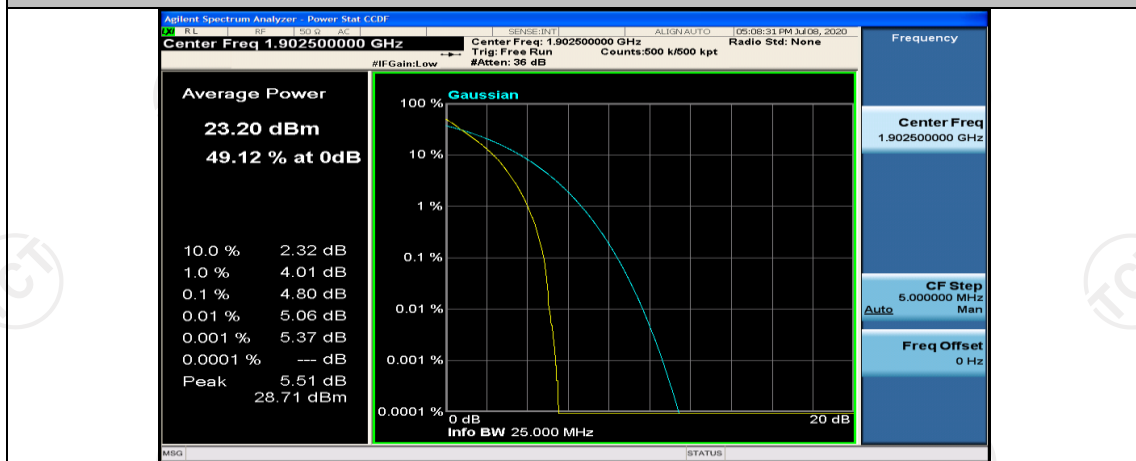

(Channel Bandwidth:15 MHz)\_HCH\_QPSK\_37RB#18