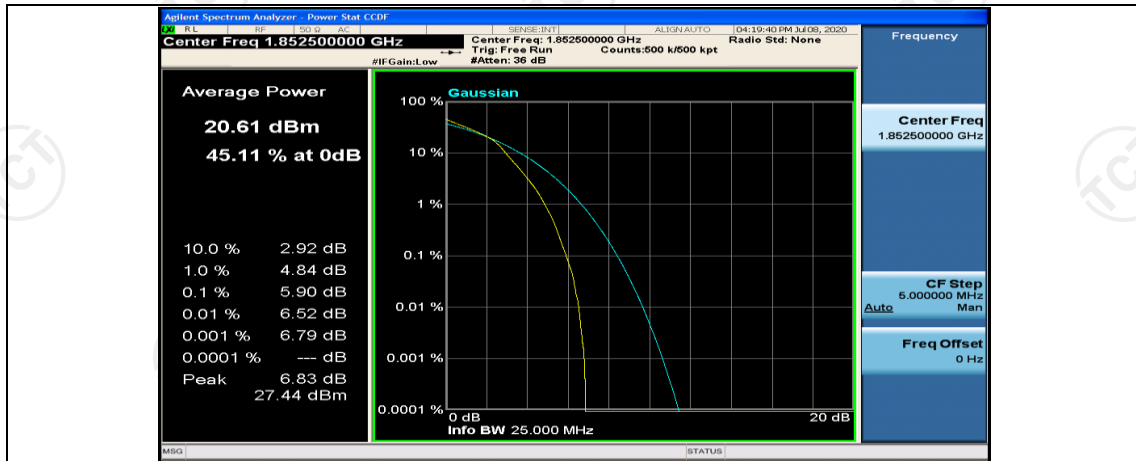

(Channel Bandwidth: 5 MHz)\_HCH\_QPSK\_12RB#0

(Channel Bandwidth: 5 MHz)\_HCH\_QPSK\_12RB#6

(Channel Bandwidth: 5 MHz)\_HCH\_QPSK\_12RB#13

(Channel Bandwidth: 5 MHz)\_HCH\_QPSK\_25RB#0

(Channel Bandwidth: 5 MHz)\_LCH\_16QAM\_1RB#0

(Channel Bandwidth: 5 MHz)\_MCH\_16QAM\_1RB#0

(Channel Bandwidth: 5 MHz)\_MCH\_16QAM\_1RB#12

(Channel Bandwidth: 5 MHz)\_MCH\_16QAM\_1RB#24

(Channel Bandwidth: 5 MHz)\_MCH\_16QAM\_25RB#0

(Channel Bandwidth: 5 MHz)\_HCH\_16QAM\_1RB#0