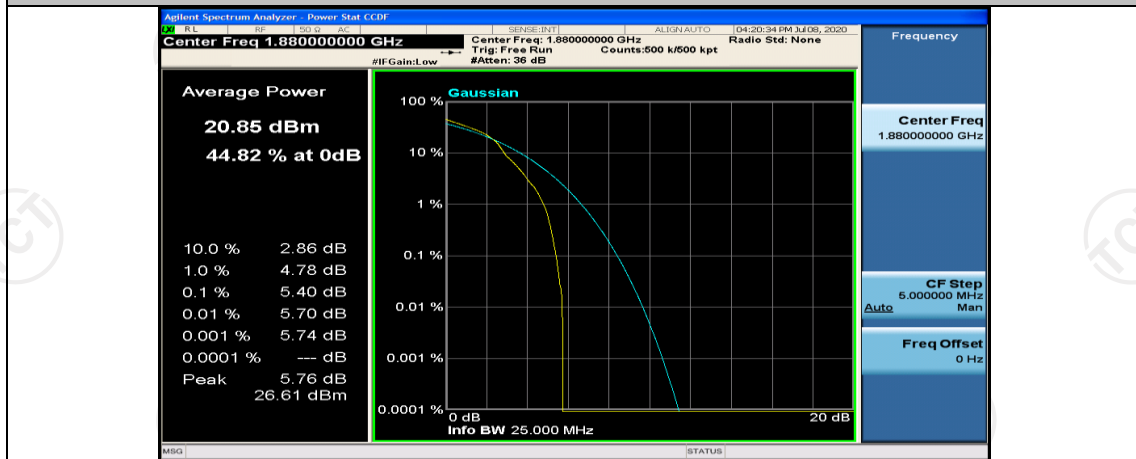

(Channel Bandwidth: 5 MHz)\_HCH\_QPSK\_12RB#0

(Channel Bandwidth: 5 MHz)\_HCH\_QPSK\_12RB#6

(Channel Bandwidth: 5 MHz)\_HCH\_QPSK\_12RB#13

(Channel Bandwidth: 5 MHz)\_HCH\_QPSK\_25RB#0

(Channel Bandwidth: 5 MHz)\_LCH\_16QAM\_1RB#0

(Channel Bandwidth: 5 MHz)\_MCH\_16QAM\_1RB#0

(Channel Bandwidth: 5 MHz)\_MCH\_16QAM\_1RB#12

(Channel Bandwidth: 5 MHz)\_MCH\_16QAM\_1RB#24

(Channel Bandwidth: 5 MHz)\_MCH\_16QAM\_25RB#0

(Channel Bandwidth: 5 MHz)\_HCH\_16QAM\_1RB#0