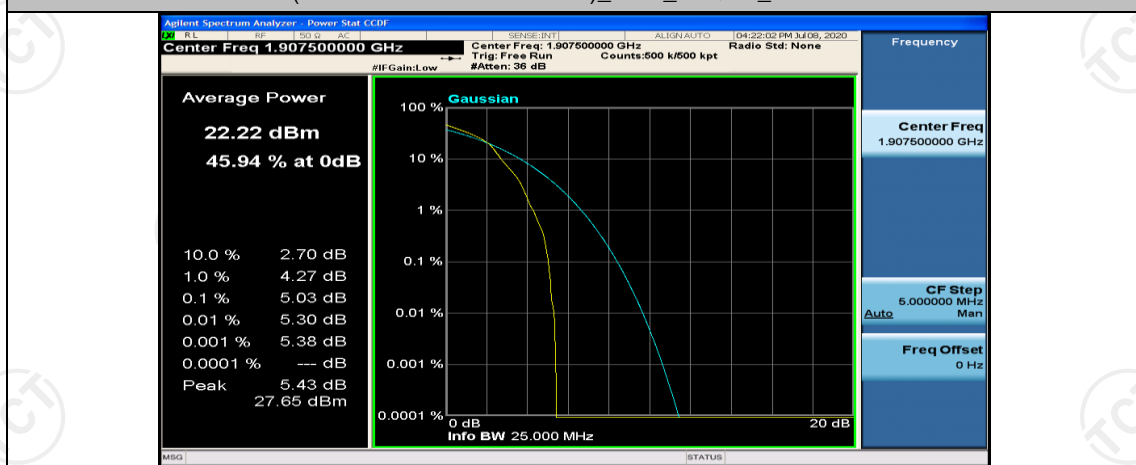

(Channel Bandwidth: 5 MHz)\_MCH\_16QAM\_1RB#0

(Channel Bandwidth: 5 MHz)\_MCH\_16QAM\_1RB#12

(Channel Bandwidth: 5 MHz)\_MCH\_16QAM\_1RB#24

(Channel Bandwidth: 5 MHz)\_MCH\_16QAM\_25RB#0

(Channel Bandwidth: 5 MHz)\_HCH\_16QAM\_1RB#0

(Channel Bandwidth: 5 MHz)\_HCH\_16QAM\_1RB#12

(Channel Bandwidth: 5 MHz)\_HCH\_16QAM\_12RB#13

(Channel Bandwidth: 5 MHz)\_HCH\_16QAM\_25RB#0