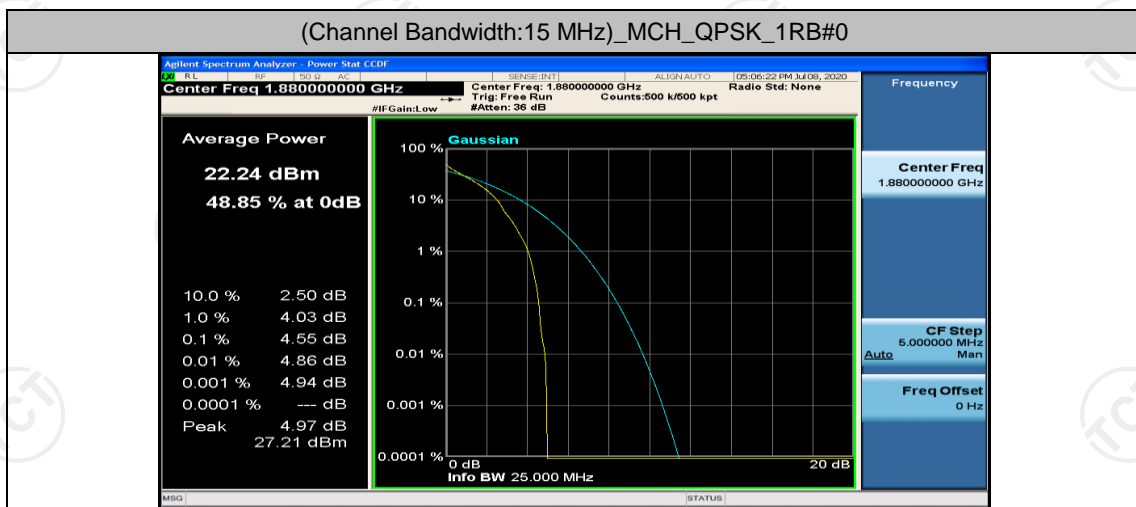

(Channel Bandwidth:15 MHz)\_LCH\_QPSK\_1RB#74

(Channel Bandwidth:15 MHz)\_LCH\_QPSK\_37RB#0

(Channel Bandwidth:15 MHz)\_MCH\_QPSK\_1RB#0

(Channel Bandwidth:15 MHz)\_MCH\_QPSK\_1RB#37

(Channel Bandwidth:15 MHz)\_MCH\_QPSK\_1RB#74