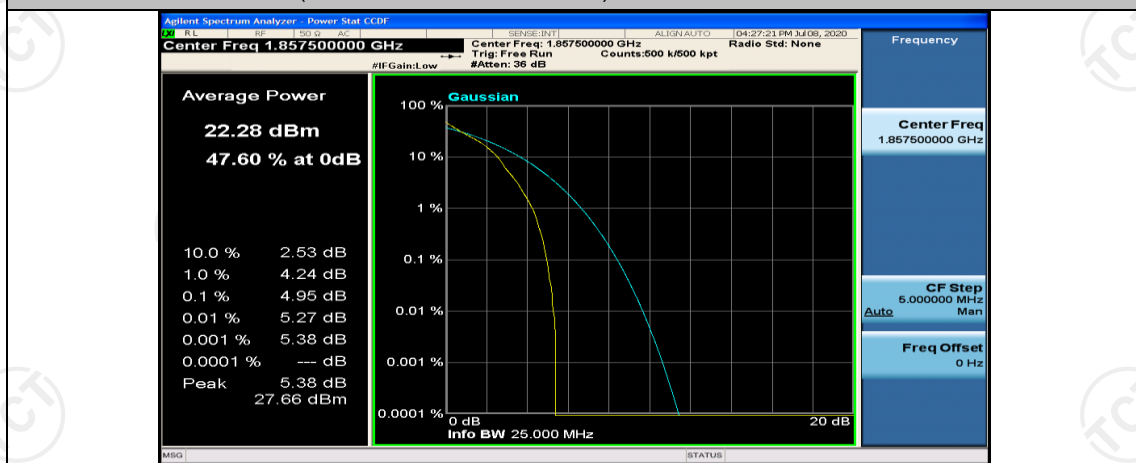

Channel Bandwidth: 10 MHz\_MCH\_16QAM\_1RB#0

Channel Bandwidth: 10 MHz\_MCH\_16QAM\_1RB#24

Channel Bandwidth: 10 MHz\_MCH\_16QAM\_1RB#49

(Channel Bandwidth:15 MHz)\_LCH\_QPSK\_1RB#0

(Channel Bandwidth:15 MHz)\_LCH\_QPSK\_1RB#7