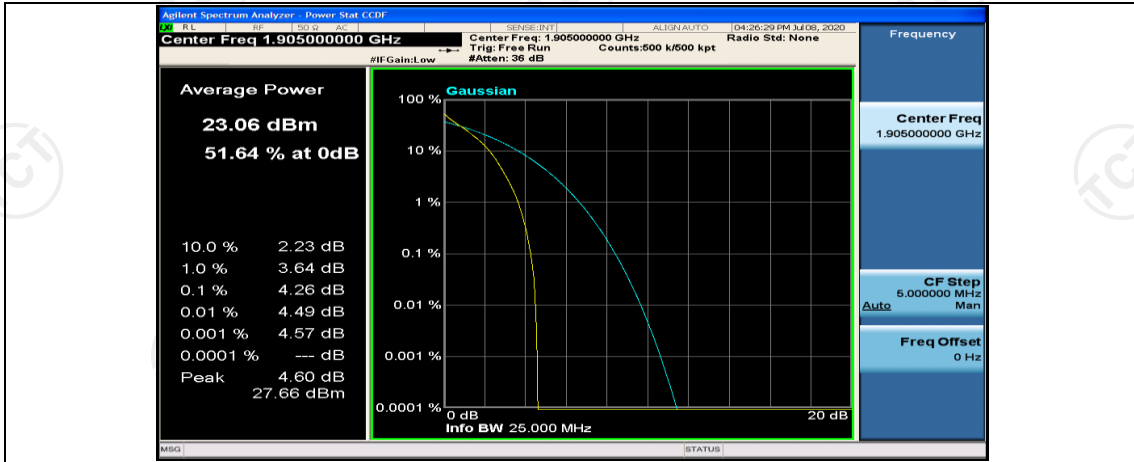

## Channel Bandwidth: 10 MHz

Channel Bandwidth: 10 MHz\_LCH\_QPSK\_1RB#0

Channel Bandwidth: 10 MHz\_MCH\_QPSK\_1RB#0

Channel Bandwidth: 10 MHz\_MCH\_QPSK\_1RB#24

Channel Bandwidth: 10 MHz\_MCH\_QPSK\_1RB#49