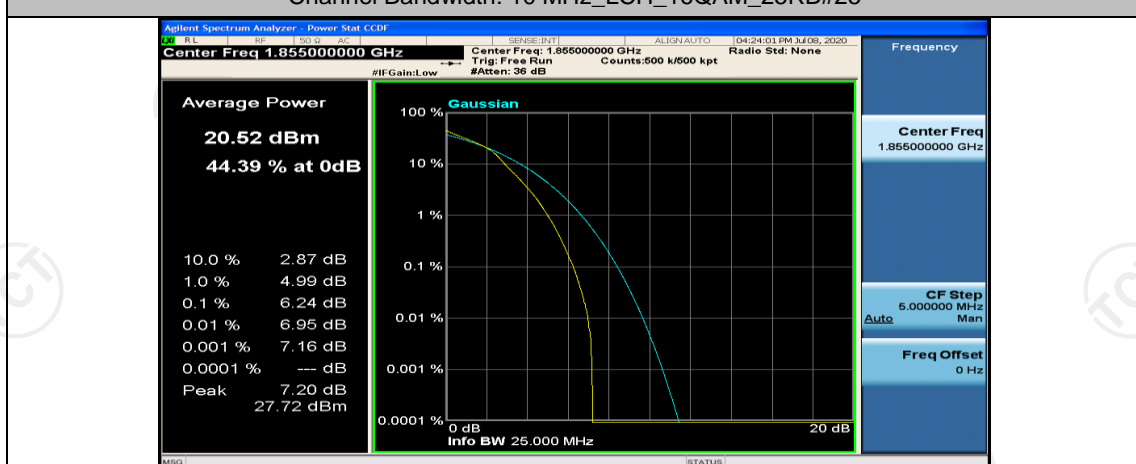

## Channel Bandwidth: 10 MHz

Channel Bandwidth: 10 MHz\_LCH\_QPSK\_1RB#0

Channel Bandwidth: 10 MHz\_MCH\_QPSK\_1RB#0

Channel Bandwidth: 10 MHz\_MCH\_QPSK\_1RB#24

Channel Bandwidth: 10 MHz\_MCH\_QPSK\_1RB#49