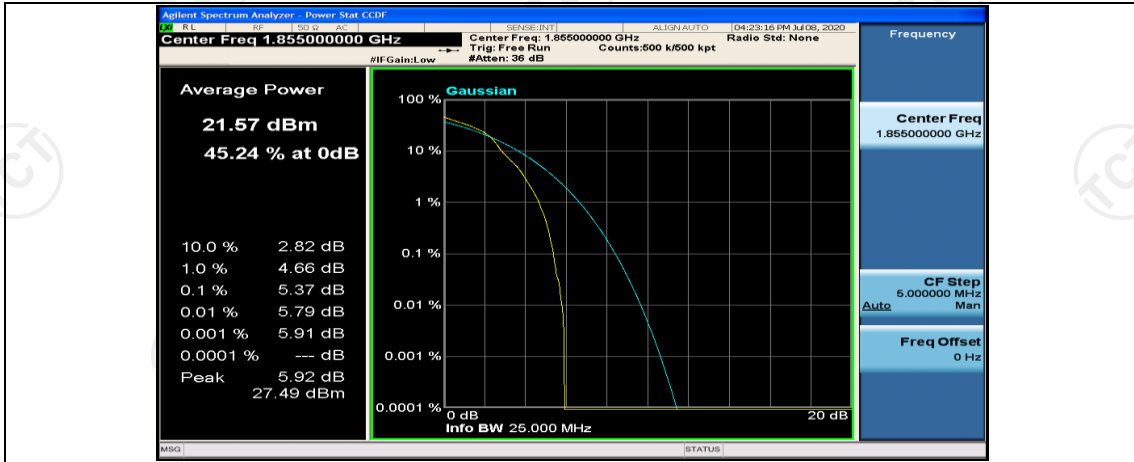

## Channel Bandwidth: 10 MHz

Channel Bandwidth: 10 MHz\_LCH\_QPSK\_1RB#0

Channel Bandwidth: 10 MHz\_MCH\_QPSK\_1RB#0

Channel Bandwidth: 10 MHz\_MCH\_QPSK\_1RB#24

Channel Bandwidth: 10 MHz\_MCH\_QPSK\_1RB#49