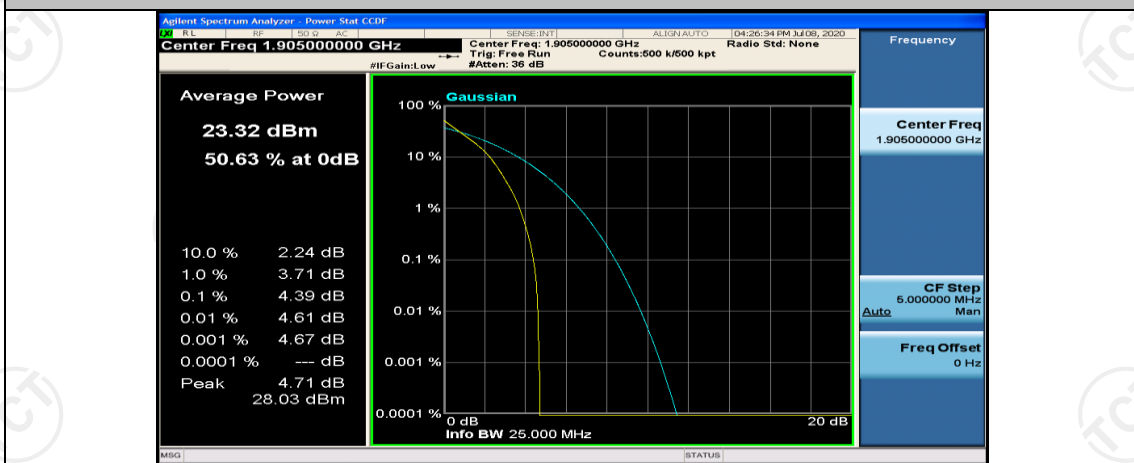

## Channel Bandwidth: 10 MHz

Channel Bandwidth: 10 MHz\_LCH\_QPSK\_1RB#0

Channel Bandwidth: 10 MHz\_MCH\_QPSK\_1RB#0

Channel Bandwidth: 10 MHz\_MCH\_QPSK\_1RB#24

Channel Bandwidth: 10 MHz\_MCH\_QPSK\_1RB#49