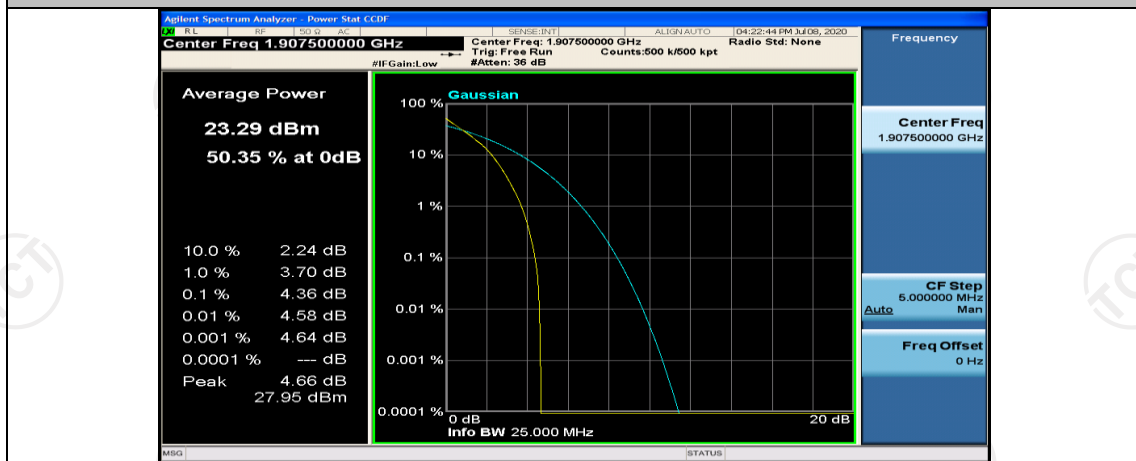

(Channel Bandwidth: 5 MHz)\_HCH\_QPSK\_12RB#0

(Channel Bandwidth: 5 MHz)\_HCH\_QPSK\_12RB#6

(Channel Bandwidth: 5 MHz)\_HCH\_QPSK\_12RB#13

(Channel Bandwidth: 5 MHz)\_HCH\_QPSK\_25RB#0

(Channel Bandwidth: 5 MHz)\_LCH\_16QAM\_1RB#0

(Channel Bandwidth: 5 MHz)\_MCH\_16QAM\_1RB#0

(Channel Bandwidth: 5 MHz)\_MCH\_16QAM\_1RB#12

(Channel Bandwidth: 5 MHz)\_MCH\_16QAM\_1RB#24

(Channel Bandwidth: 5 MHz)\_MCH\_16QAM\_25RB#0

(Channel Bandwidth: 5 MHz)\_HCH\_16QAM\_1RB#0