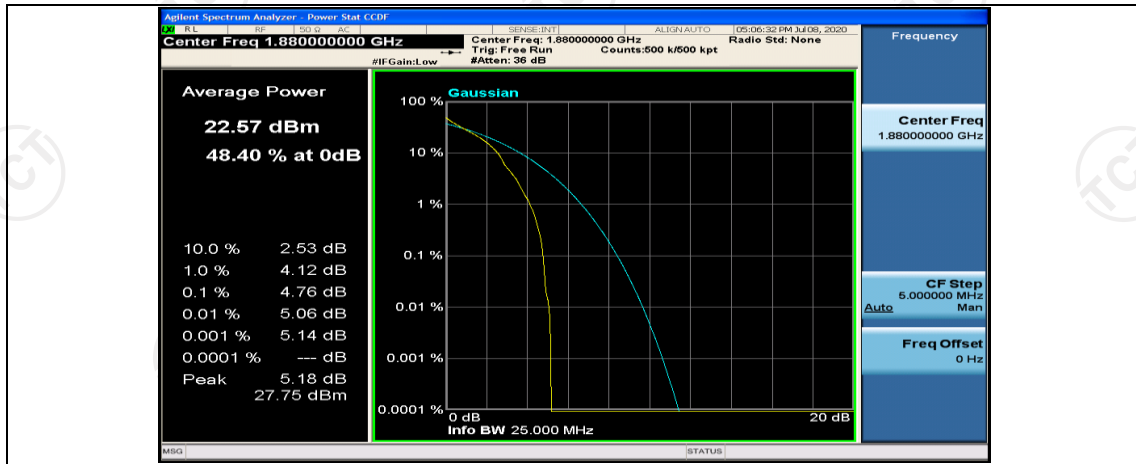

(Channel Bandwidth:15 MHz)\_LCH\_QPSK\_1RB#74

(Channel Bandwidth:15 MHz)\_LCH\_QPSK\_37RB#0

(Channel Bandwidth:15 MHz)\_MCH\_QPSK\_1RB#0

(Channel Bandwidth:15 MHz)\_MCH\_QPSK\_1RB#37

(Channel Bandwidth:15 MHz)\_MCH\_QPSK\_1RB#74