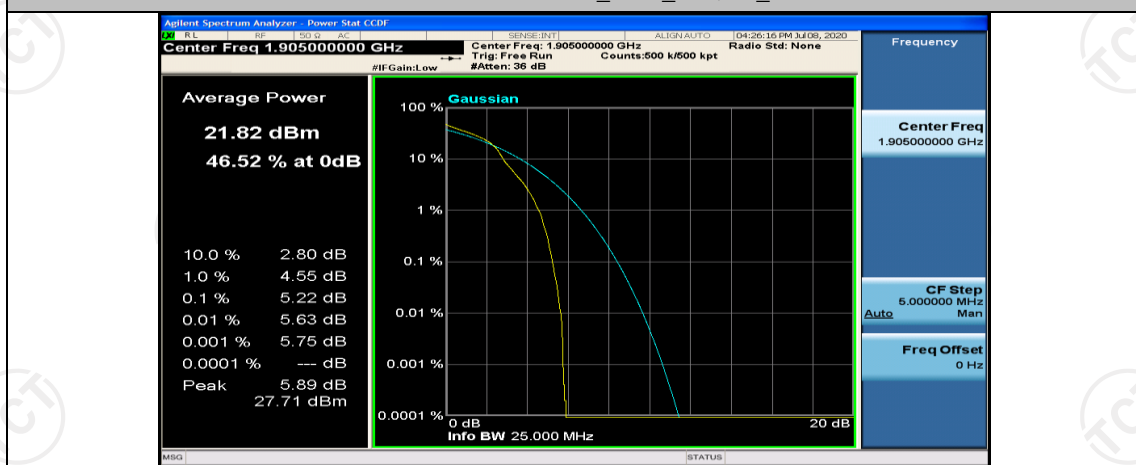

Channel Bandwidth: 10 MHz\_MCH\_16QAM\_1RB#0

Channel Bandwidth: 10 MHz\_MCH\_16QAM\_1RB#24

Channel Bandwidth: 10 MHz\_MCH\_16QAM\_1RB#49

(Channel Bandwidth:15 MHz)\_LCH\_QPSK\_1RB#0

(Channel Bandwidth:15 MHz)\_LCH\_QPSK\_1RB#7