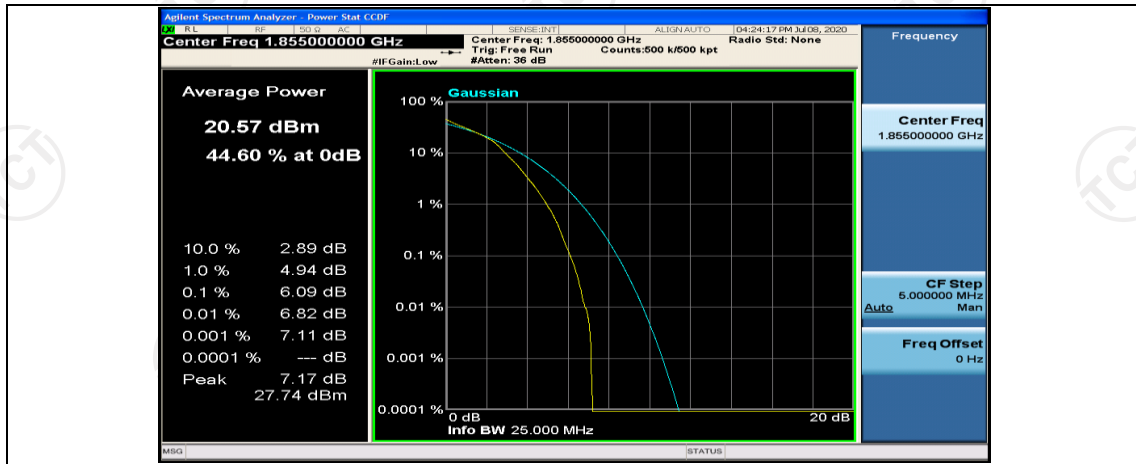

## Channel Bandwidth: 10 MHz

Channel Bandwidth: 10 MHz\_LCH\_QPSK\_1RB#0

Channel Bandwidth: 10 MHz\_MCH\_QPSK\_1RB#0

Channel Bandwidth: 10 MHz\_MCH\_QPSK\_1RB#24

Channel Bandwidth: 10 MHz\_MCH\_QPSK\_1RB#49