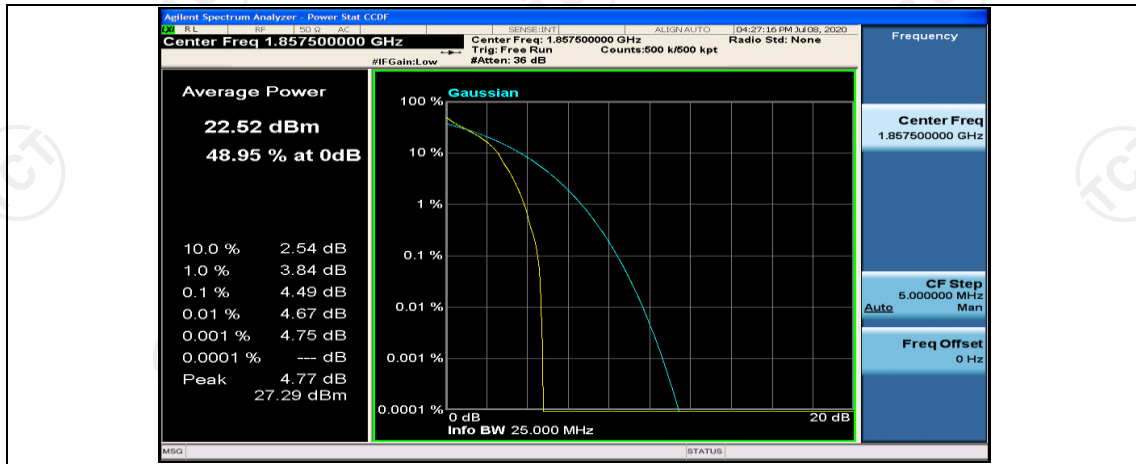

Channel Bandwidth: 10 MHz\_MCH\_16QAM\_1RB#0

Channel Bandwidth: 10 MHz\_MCH\_16QAM\_1RB#24

Channel Bandwidth: 10 MHz\_MCH\_16QAM\_1RB#49

(Channel Bandwidth:15 MHz)\_LCH\_QPSK\_1RB#0

(Channel Bandwidth:15 MHz)\_LCH\_QPSK\_1RB#7