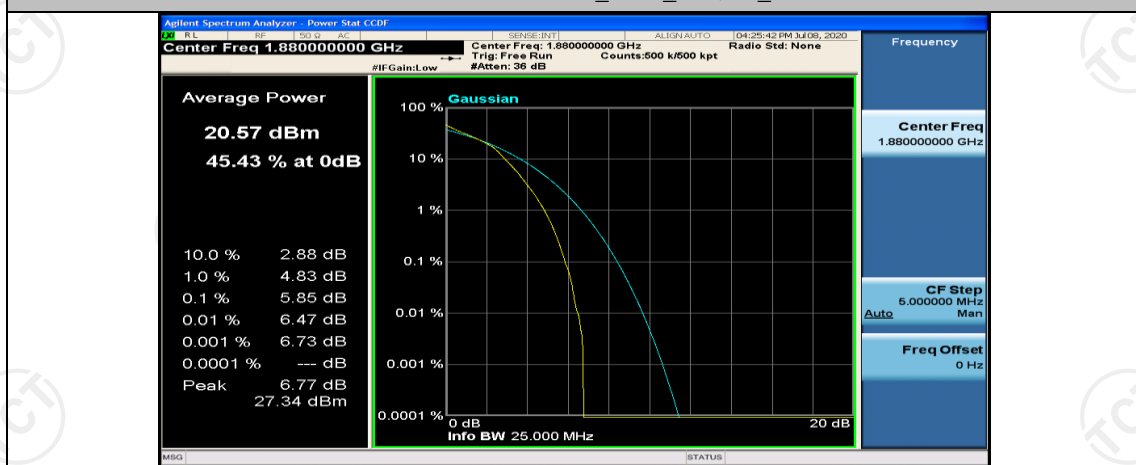

Channel Bandwidth: 10 MHz\_MCH\_16QAM\_1RB#0

Channel Bandwidth: 10 MHz\_MCH\_16QAM\_1RB#24

Channel Bandwidth: 10 MHz\_MCH\_16QAM\_1RB#49

(Channel Bandwidth:15 MHz)\_LCH\_QPSK\_1RB#0

(Channel Bandwidth:15 MHz)\_LCH\_QPSK\_1RB#7