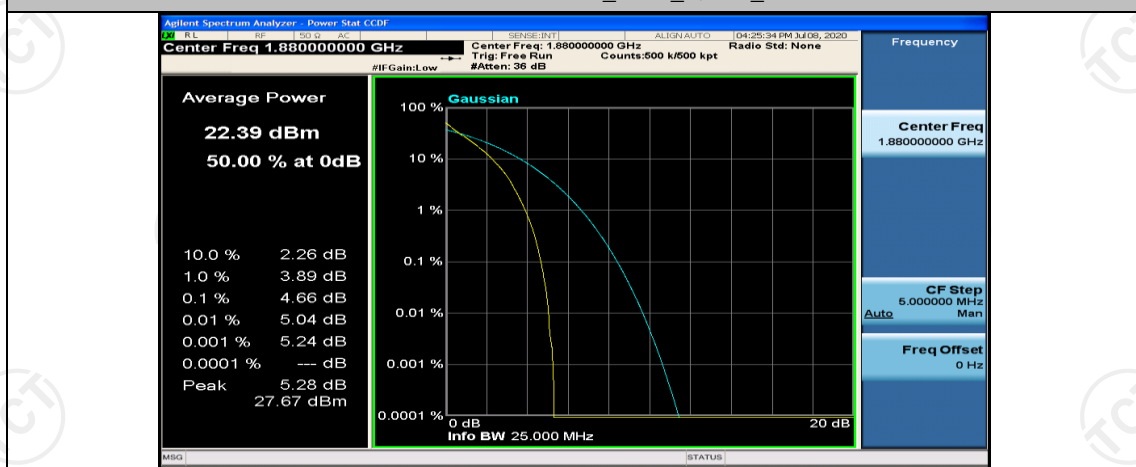

## Channel Bandwidth: 10 MHz

Channel Bandwidth: 10 MHz\_LCH\_QPSK\_1RB#0

Channel Bandwidth: 10 MHz\_MCH\_QPSK\_1RB#0

Channel Bandwidth: 10 MHz\_MCH\_QPSK\_1RB#24

Channel Bandwidth: 10 MHz\_MCH\_QPSK\_1RB#49