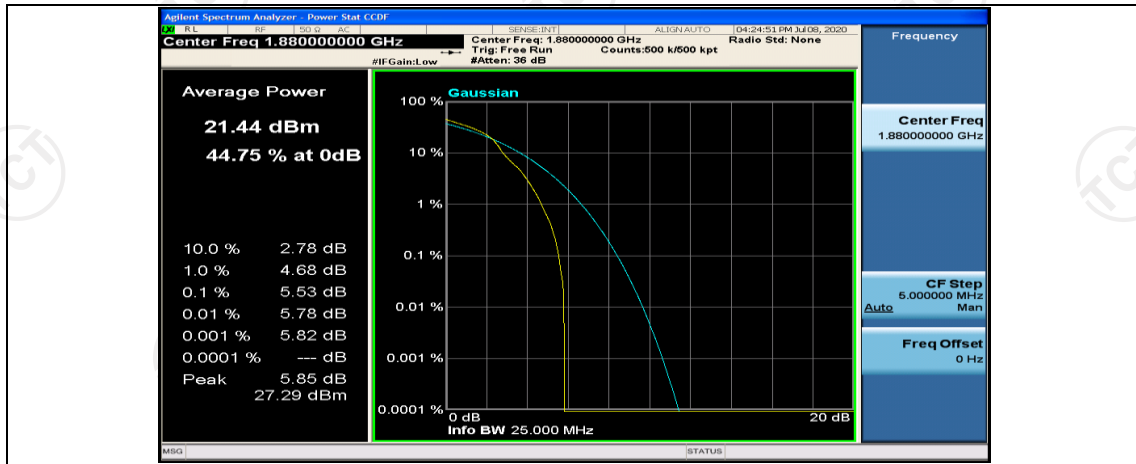

Channel Bandwidth: 10 MHz_MCH_16QAM_1RB#24

Channel Bandwidth: 10 MHz_MCH_16QAM_1RB#49