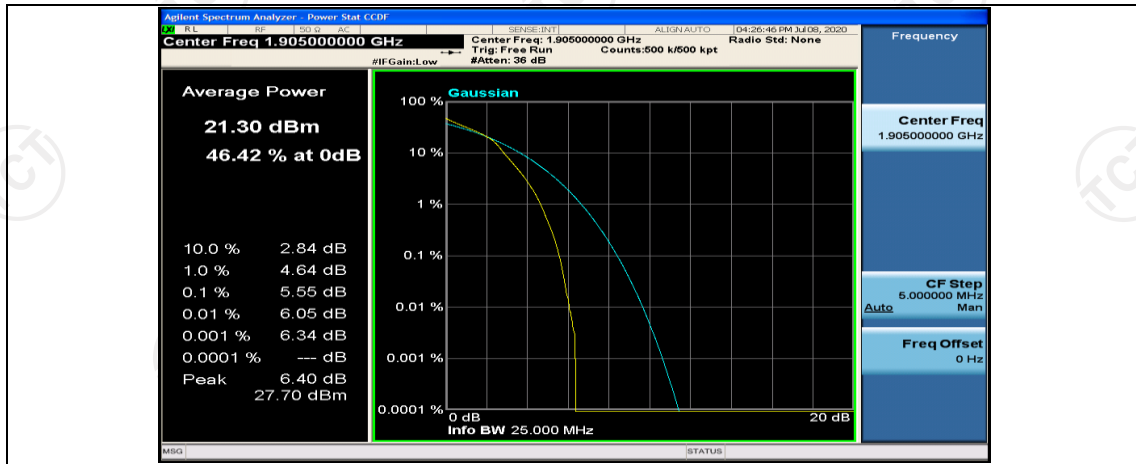

Channel Bandwidth: 10 MHz\_MCH\_16QAM\_1RB#0

Channel Bandwidth: 10 MHz\_MCH\_16QAM\_1RB#24

Channel Bandwidth: 10 MHz\_MCH\_16QAM\_1RB#49

(Channel Bandwidth:15 MHz)\_LCH\_QPSK\_1RB#0

(Channel Bandwidth:15 MHz)\_LCH\_QPSK\_1RB#7