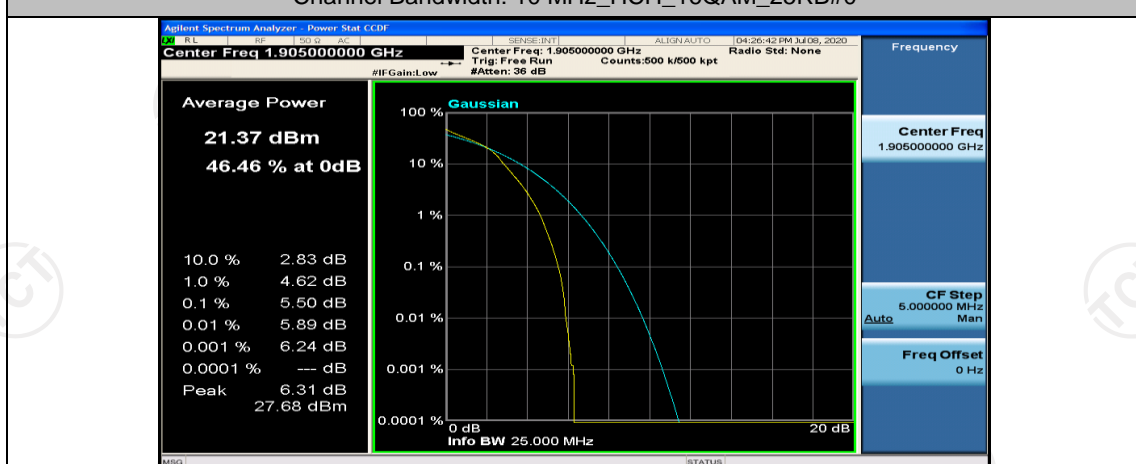

Channel Bandwidth: 10 MHz\_MCH\_16QAM\_1RB#0

Channel Bandwidth: 10 MHz\_MCH\_16QAM\_1RB#24

Channel Bandwidth: 10 MHz\_MCH\_16QAM\_1RB#49

(Channel Bandwidth:15 MHz)\_LCH\_QPSK\_1RB#0

(Channel Bandwidth:15 MHz)\_LCH\_QPSK\_1RB#7