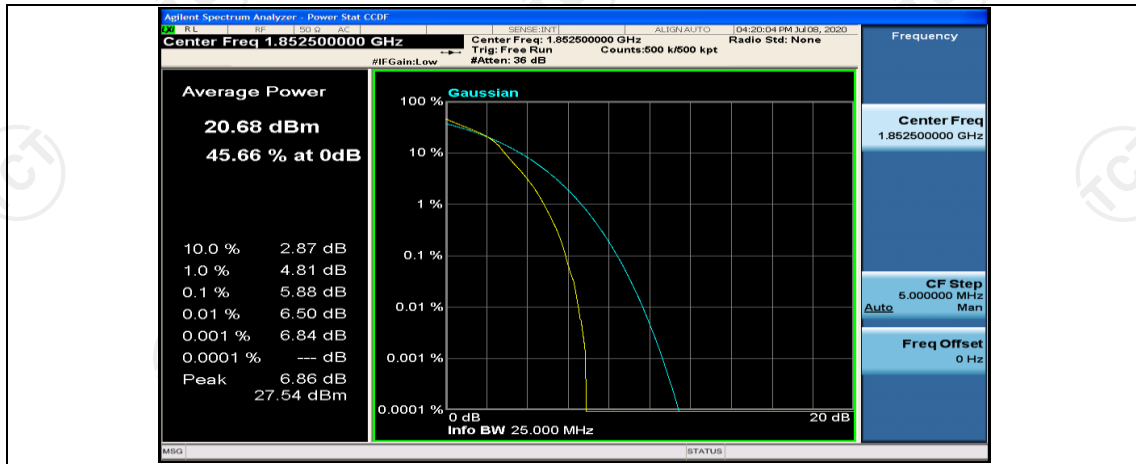

(Channel Bandwidth: 5 MHz)\_HCH\_QPSK\_12RB#0

(Channel Bandwidth: 5 MHz)\_HCH\_QPSK\_12RB#6

(Channel Bandwidth: 5 MHz)\_HCH\_QPSK\_12RB#13

(Channel Bandwidth: 5 MHz)\_HCH\_QPSK\_25RB#0

(Channel Bandwidth: 5 MHz)\_LCH\_16QAM\_1RB#0

(Channel Bandwidth: 5 MHz)\_MCH\_16QAM\_1RB#0

(Channel Bandwidth: 5 MHz)\_MCH\_16QAM\_1RB#12

(Channel Bandwidth: 5 MHz)\_MCH\_16QAM\_1RB#24

(Channel Bandwidth: 5 MHz)\_MCH\_16QAM\_25RB#0

(Channel Bandwidth: 5 MHz)\_HCH\_16QAM\_1RB#0