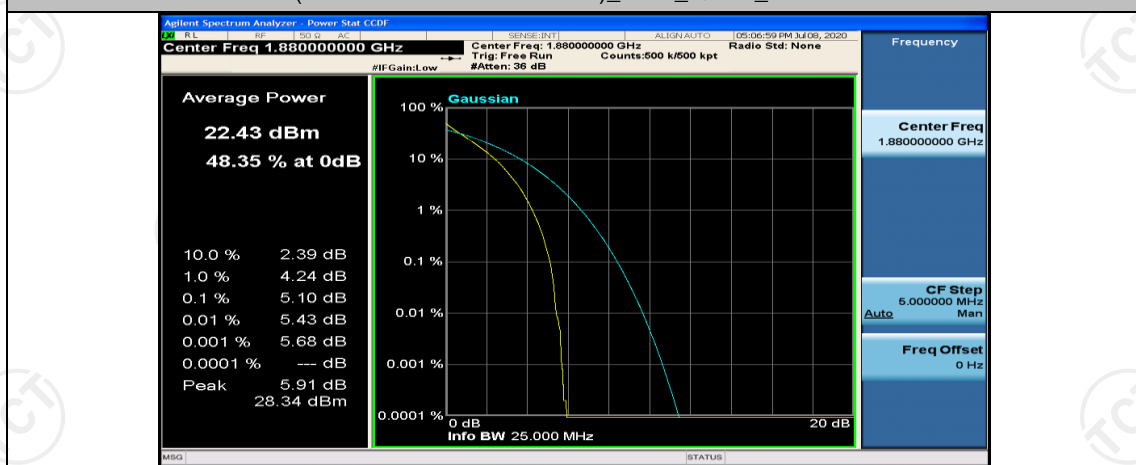

(Channel Bandwidth:15 MHz)\_LCH\_QPSK\_1RB#74

(Channel Bandwidth:15 MHz)\_LCH\_QPSK\_37RB#0

(Channel Bandwidth:15 MHz)\_MCH\_QPSK\_1RB#0

(Channel Bandwidth:15 MHz)\_MCH\_QPSK\_1RB#37

(Channel Bandwidth:15 MHz)\_MCH\_QPSK\_1RB#74