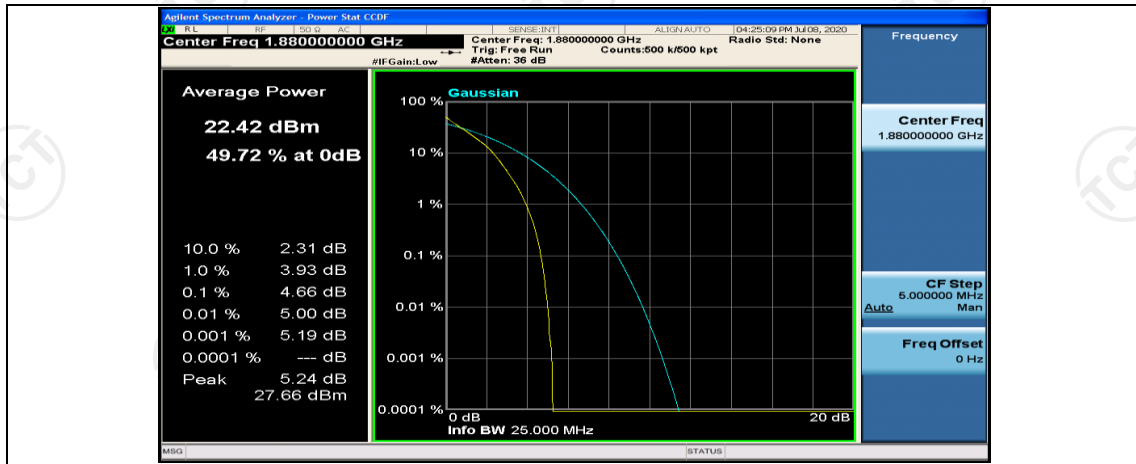

## Channel Bandwidth: 10 MHz

Channel Bandwidth: 10 MHz\_LCH\_QPSK\_1RB#0

Channel Bandwidth: 10 MHz\_MCH\_QPSK\_1RB#0

Channel Bandwidth: 10 MHz\_MCH\_QPSK\_1RB#24

Channel Bandwidth: 10 MHz\_MCH\_QPSK\_1RB#49