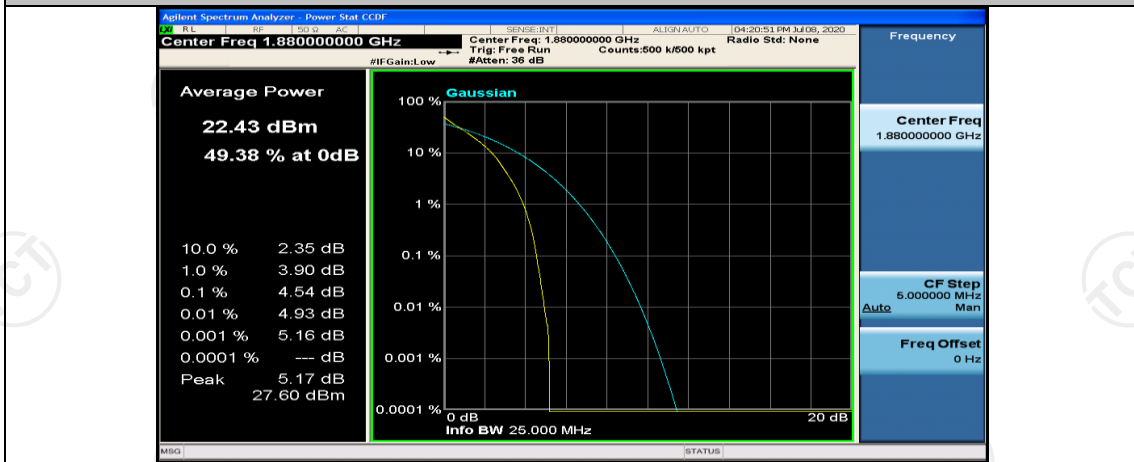

(Channel Bandwidth: 5 MHz)\_MCH\_QPSK\_1RB#0

(Channel Bandwidth: 5 MHz)\_MCH\_QPSK\_1RB#12

(Channel Bandwidth: 5 MHz)\_MCH\_QPSK\_1RB#24

(Channel Bandwidth: 5 MHz)\_MCH\_QPSK\_12RB#0

(Channel Bandwidth: 5 MHz)\_MCH\_QPSK\_12RB#6

(Channel Bandwidth: 5 MHz)\_MCH\_QPSK\_12RB#13

(Channel Bandwidth: 5 MHz)\_MCH\_QPSK\_25RB#0

(Channel Bandwidth: 5 MHz)\_HCH\_QPSK\_1RB#0

(Channel Bandwidth: 5 MHz)\_HCH\_QPSK\_1RB#12

(Channel Bandwidth: 5 MHz)\_HCH\_QPSK\_1RB#24