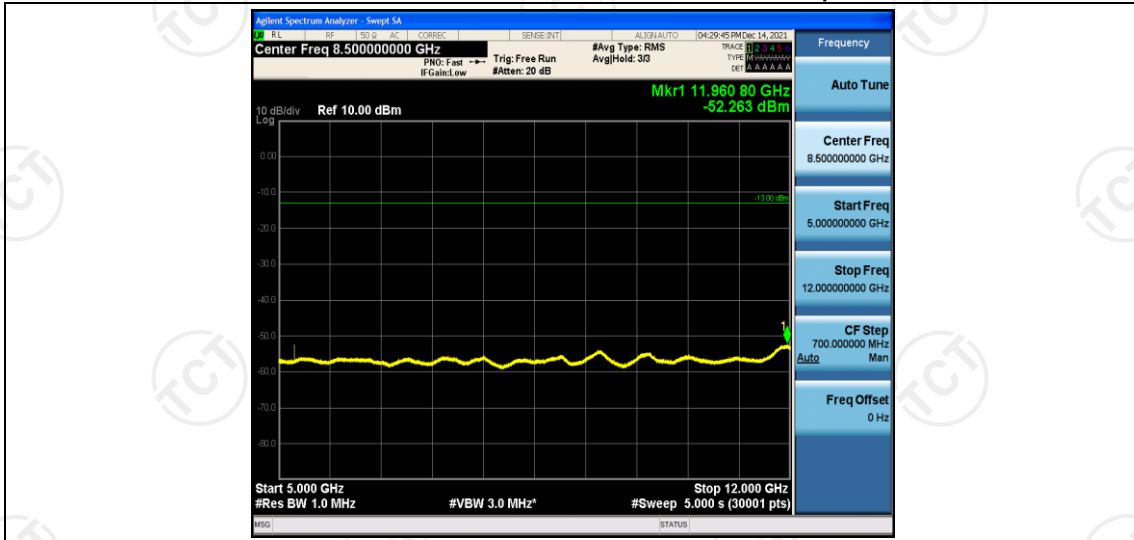

Band66-15MHz-16QAM-132322-1RB#0-Range2:0.15~30MHz

Band66-15MHz-16QAM-132322-1RB#0-Range3:30~1000MHz

Band66-15MHz-16QAM-132322-1RB#0-Range4:1000~5000MHz

Band66-15MHz-16QAM-132322-1RB#0-Range5:5000~12000MHz