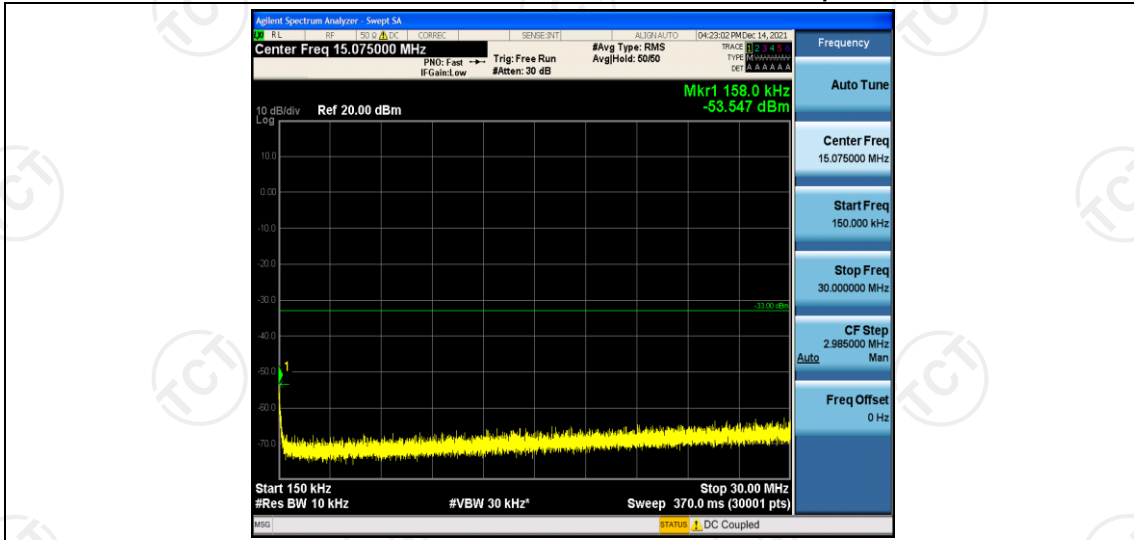

Band66-15MHz-QPSK-132597-1RB#0-Range6:12000~26500MHz

Band66-15MHz-16QAM-132047-1RB#0-Range1:0.009~0.15MHz

Band66-15MHz-16QAM-132047-1RB#0-Range2:0.15~30MHz

Band66-15MHz-16QAM-132047-1RB#0-Range3:30~1000MHz