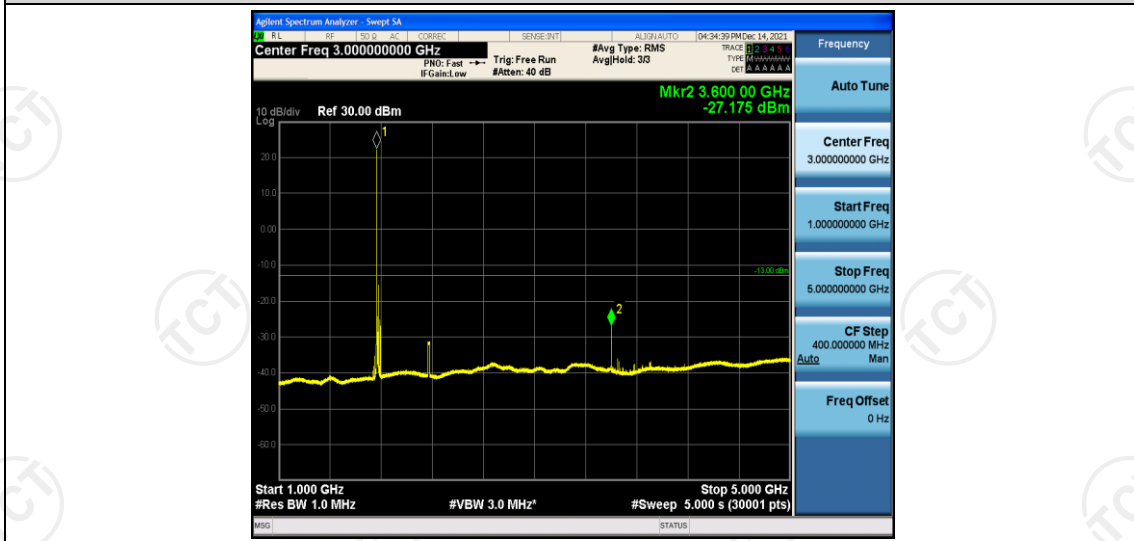

Band66-15MHz-16QAM-132597-1RB#0-Range4:1000~5000MHz

Band66-15MHz-16QAM-132597-1RB#0-Range5:5000~12000MHz