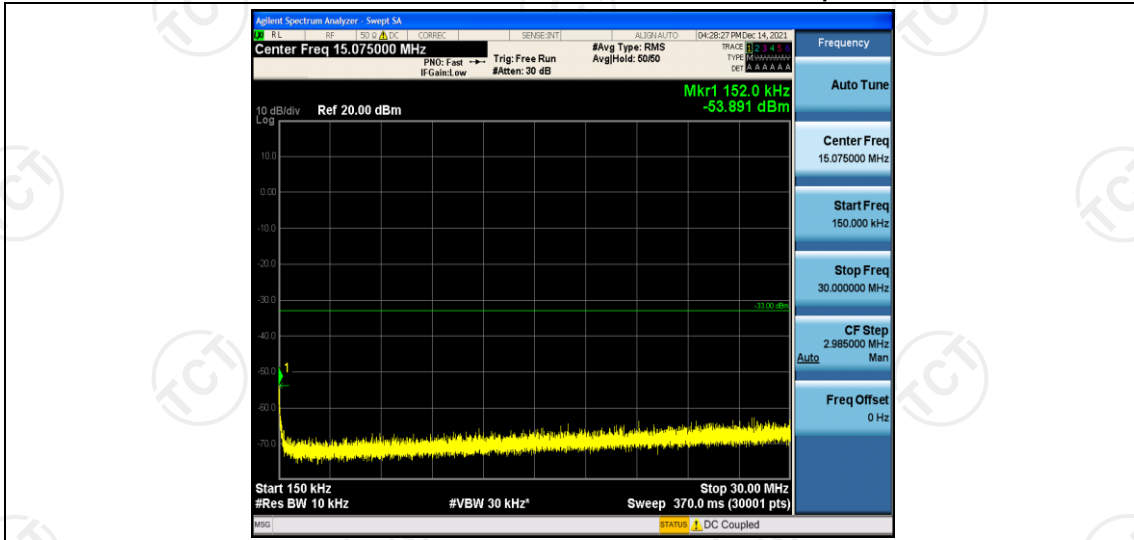

Band66-15MHz-16QAM-132322-1RB#0-Range2:0.15~30MHz

Band66-15MHz-16QAM-132322-1RB#0-Range3:30~1000MHz