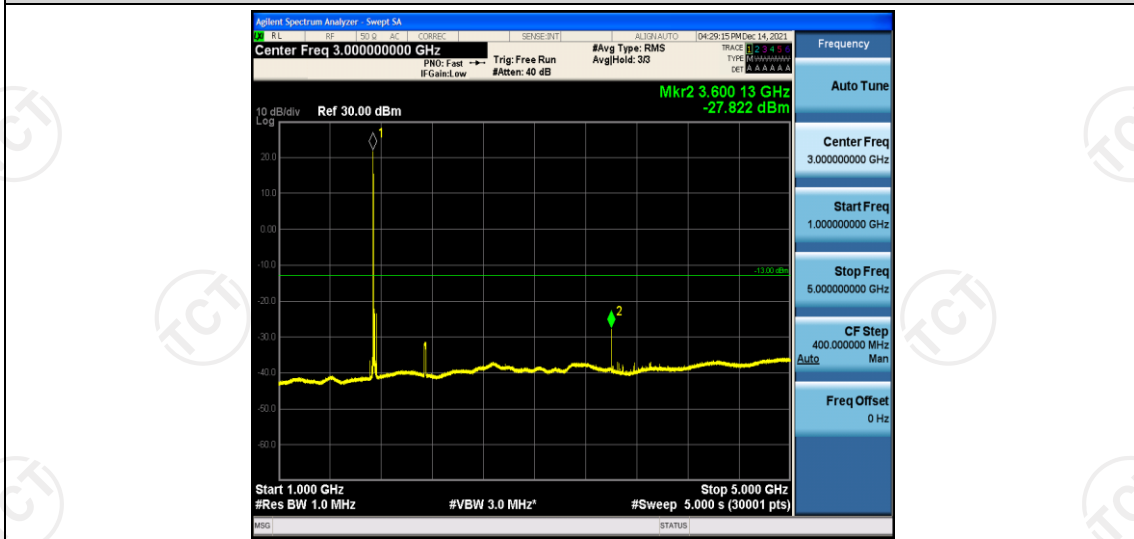

Band66-15MHz-16QAM-132322-1RB#0-Range4:1000~5000MHz

Band66-15MHz-16QAM-132322-1RB#0-Range5:5000~12000MHz