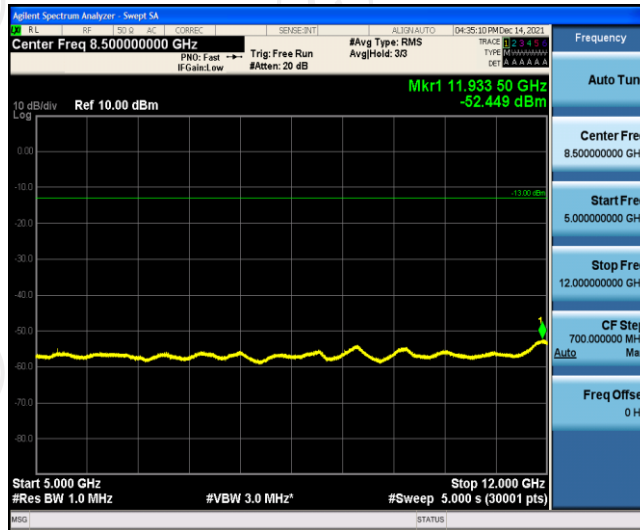

Band66-15MHz-16QAM-132597-1RB#0-Range5:5000~12000MHz

Band66-15MHz-16QAM-132597-1RB#0-Range6:12000~26500MHz