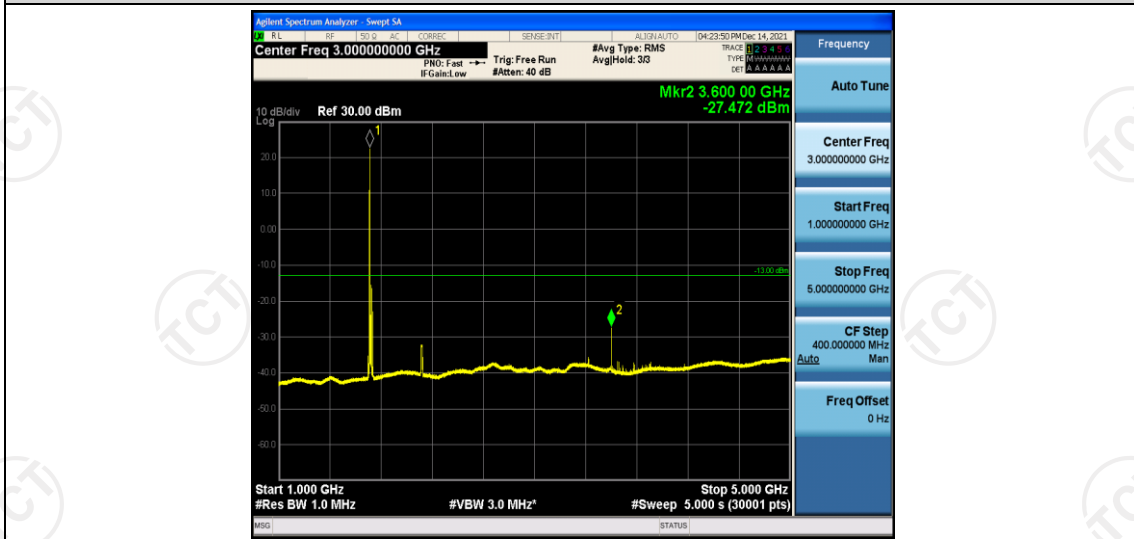

Band66-15MHz-16QAM-132047-1RB#0-Range4:1000~5000MHz

Band66-15MHz-16QAM-132047-1RB#0-Range5:5000~12000MHz