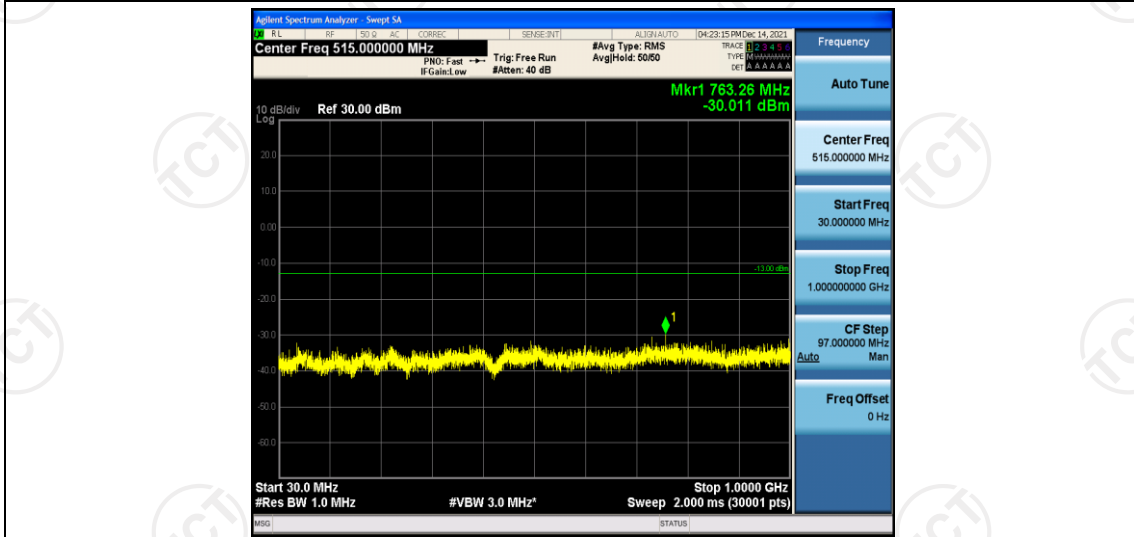

Band66-15MHz-QPSK-132597-1RB#0-Range6:12000~26500MHz

Band66-15MHz-16QAM-132047-1RB#0-Range1:0.009~0.15MHz

Band66-15MHz-16QAM-132047-1RB#0-Range2:0.15~30MHz

Band66-15MHz-16QAM-132047-1RB#0-Range3:30~1000MHz