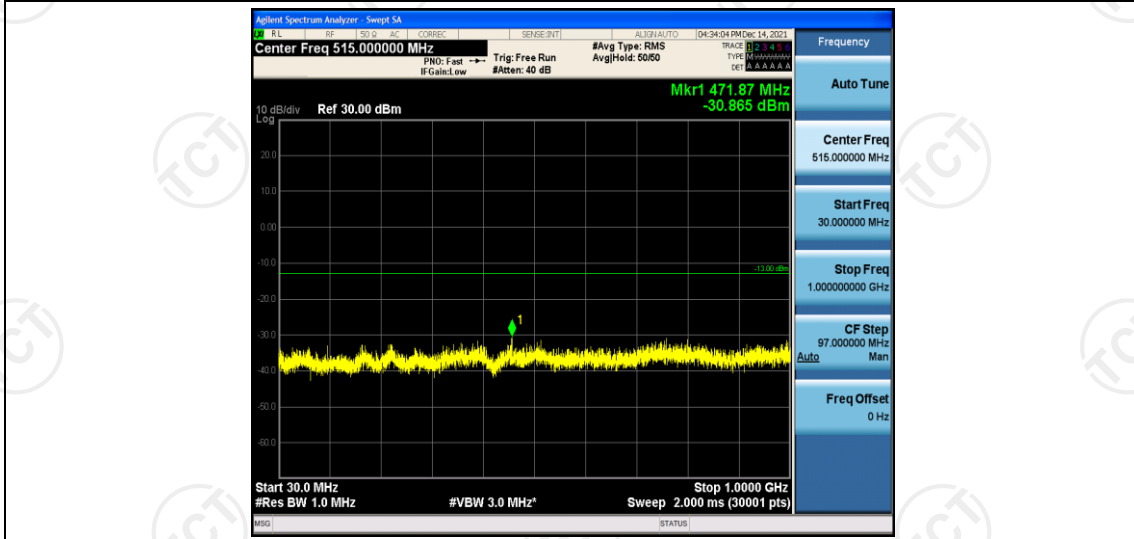

Band66-15MHz-16QAM-132322-1RB#0-Range6:12000~26500MHz

Band66-15MHz-16QAM-132597-1RB#0-Range1:0.009~0.15MHz

Band66-15MHz-16QAM-132597-1RB#0-Range2:0.15~30MHz

Band66-15MHz-16QAM-132597-1RB#0-Range3:30~1000MHz