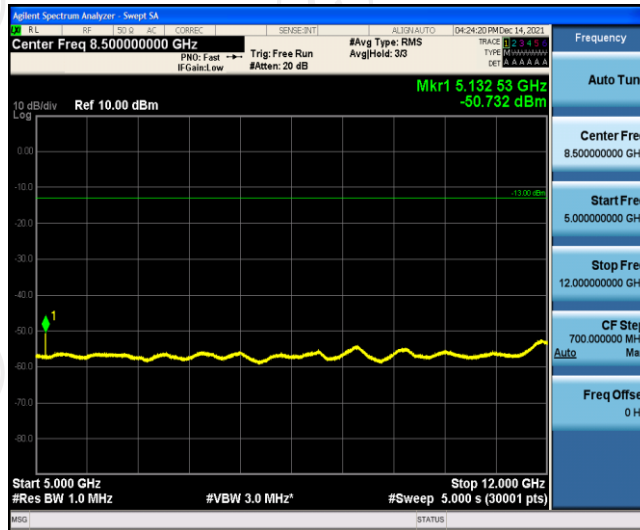

Band66-15MHz-16QAM-132047-1RB#0-Range5:5000~12000MHz

Band66-15MHz-16QAM-132047-1RB#0-Range6:12000~26500MHz