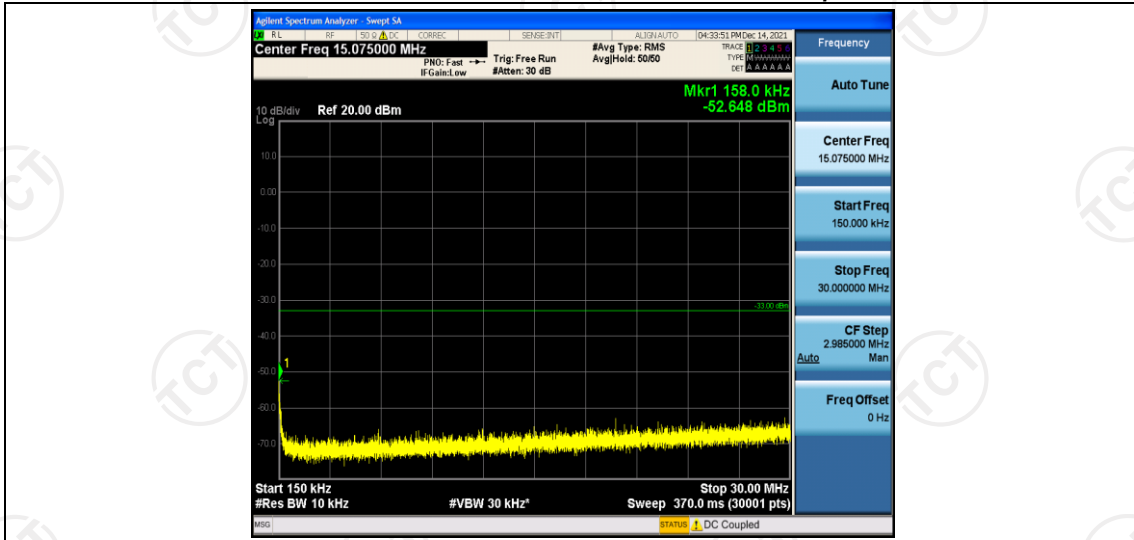

Band66-15MHz-16QAM-132597-1RB#0-Range2:0.15~30MHz

Band66-15MHz-16QAM-132597-1RB#0-Range3:30~1000MHz