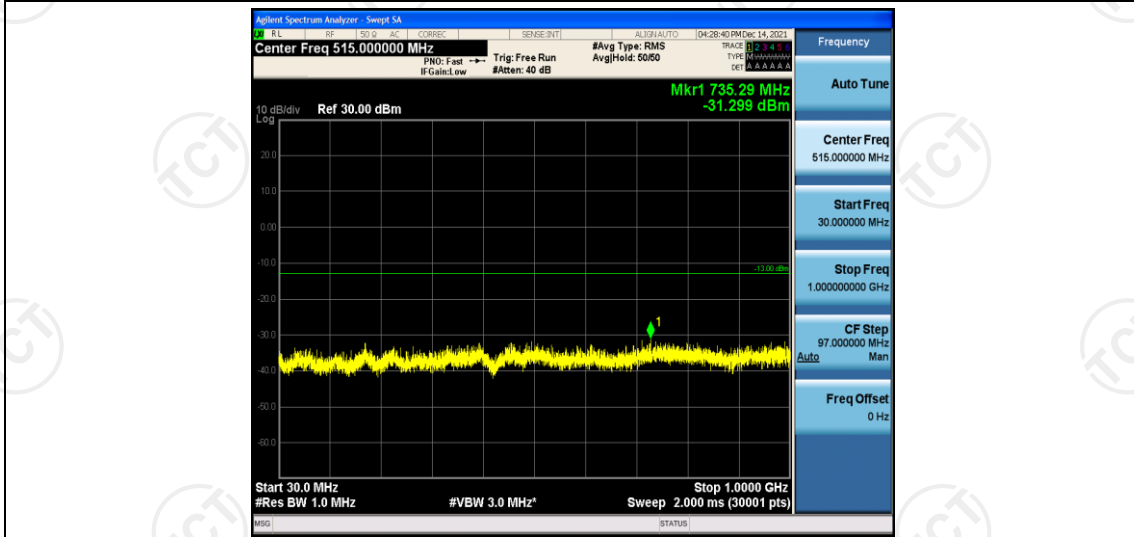

Band66-15MHz-16QAM-132322-1RB#0-Range3:30~1000MHz

Band66-15MHz-16QAM-132322-1RB#0-Range4:1000~5000MHz