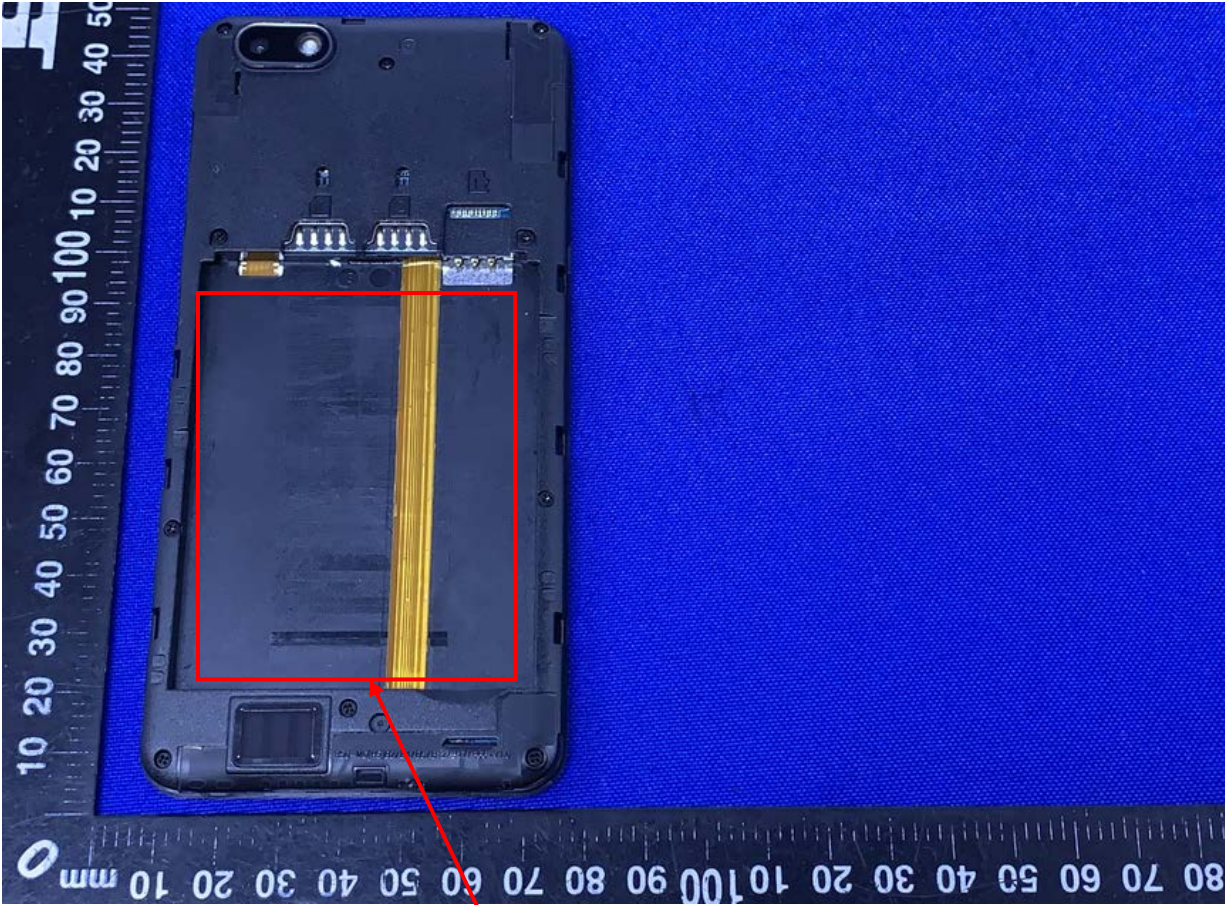

Label Artwork and Location

Model: MP5184G

Label:

Size: L*W=59.6*77.7mm

Location