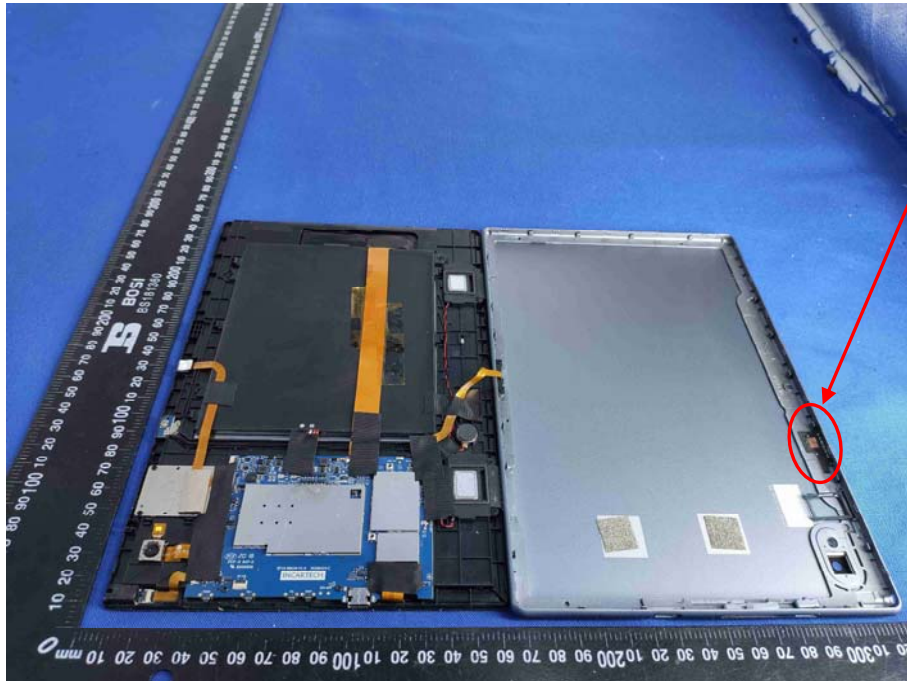

## Appendix B: Photographs of EUT

Product: Tablet PC

Model: LY-S-10

Internal Photos

BT/WIFI  
ANT