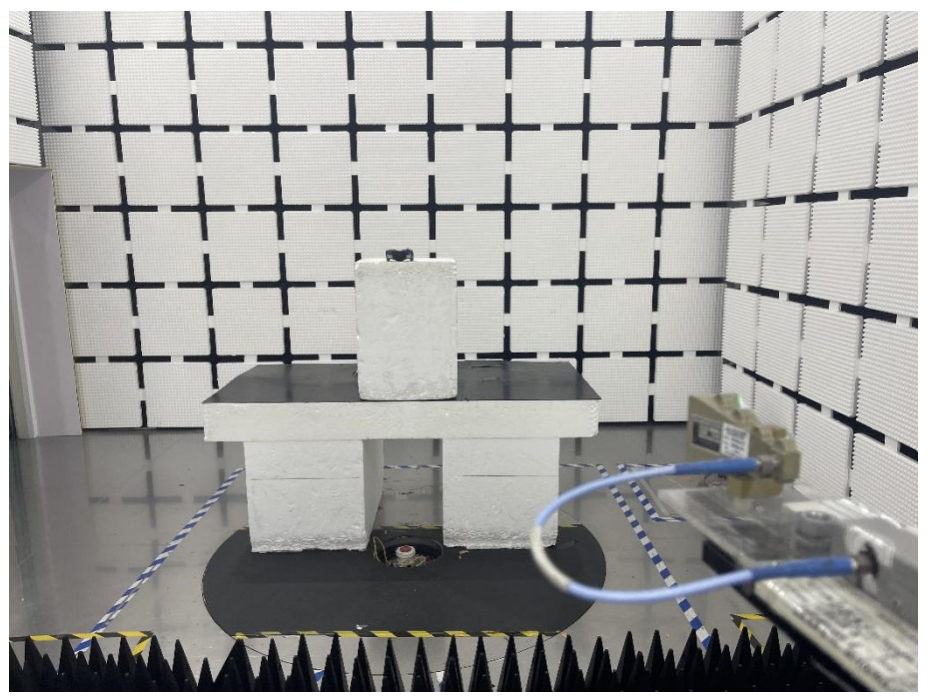

EXHIBIT 4 - TEST SETUP PHOTOGRAPHS

Conducted Emission Test Setup

Radiation Emission Test Setup (Below 30MHz)

Radiation Emission Test Setup (30MHz to 1GHz)

Radiation Emission Test Setup (1GHz to 18GHz)

**Radiation Emission Test
Setup (Above 18GHz)**