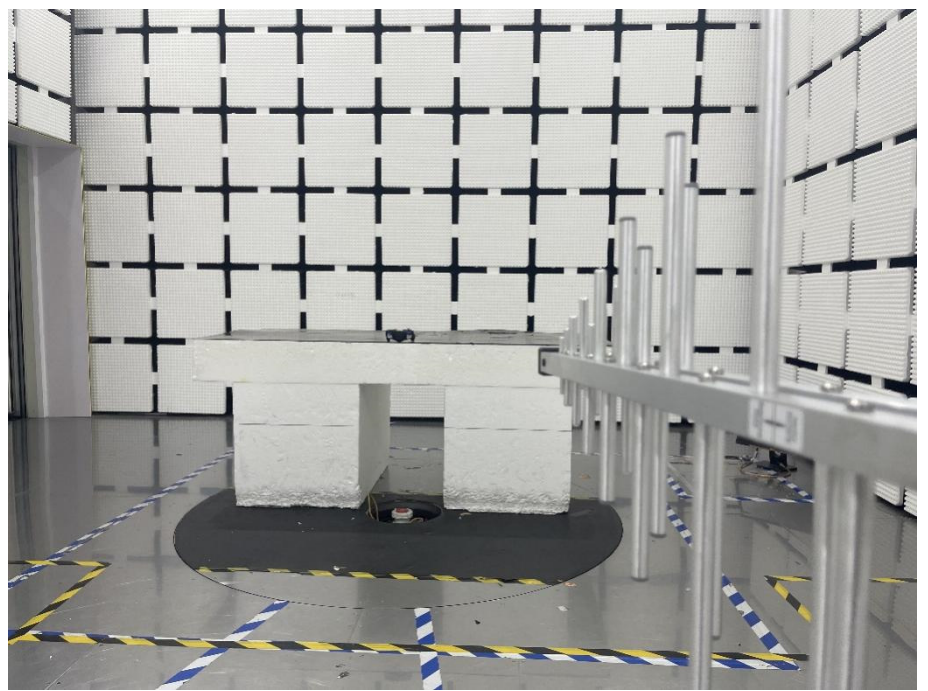

EXHIBIT 4 - TEST SETUP PHOTOGRAPHS

Conducted Emission Test Setup

Radiation Emission Test Setup (Below 30MHz)

Radiation Emission Test Setup (30MHz to 1GHz)

Radiation Emission Test Setup (1GHz to 18GHz)

**Radiation Emission Test
Setup (Above 18GHz)**