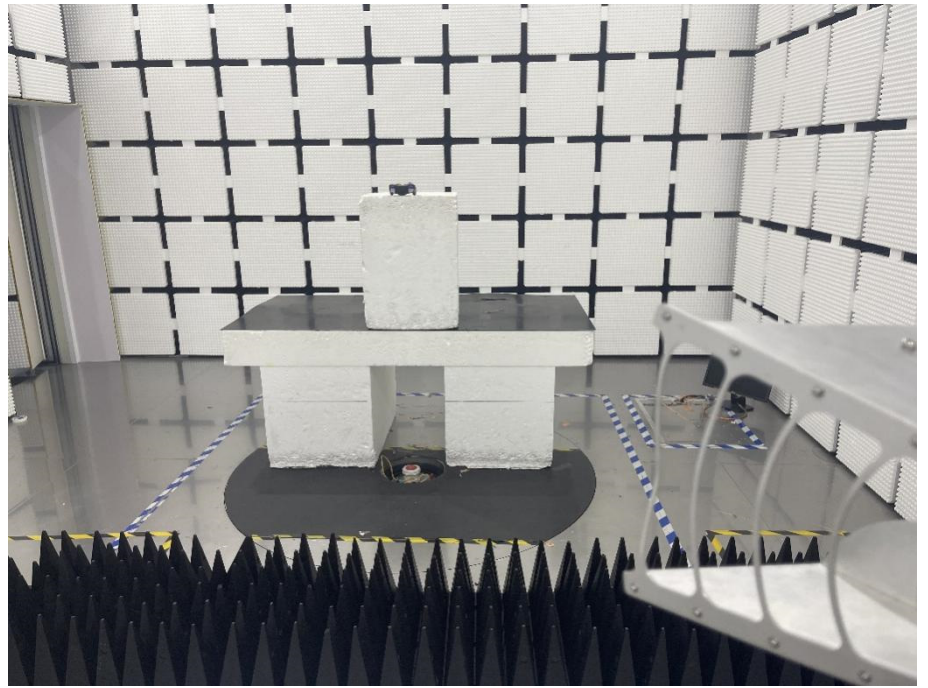

EXHIBIT 4 - TEST SETUP PHOTOGRAPHS

Conducted Emission Test Setup

Radiation Emission Test Setup (Below 30MHz)

Radiation Emission Test Setup (30MHz to 1GHz)

Radiation Emission Test Setup (1GHz to 18GHz)

**Radiation Emission Test
Setup (Above 18GHz)**