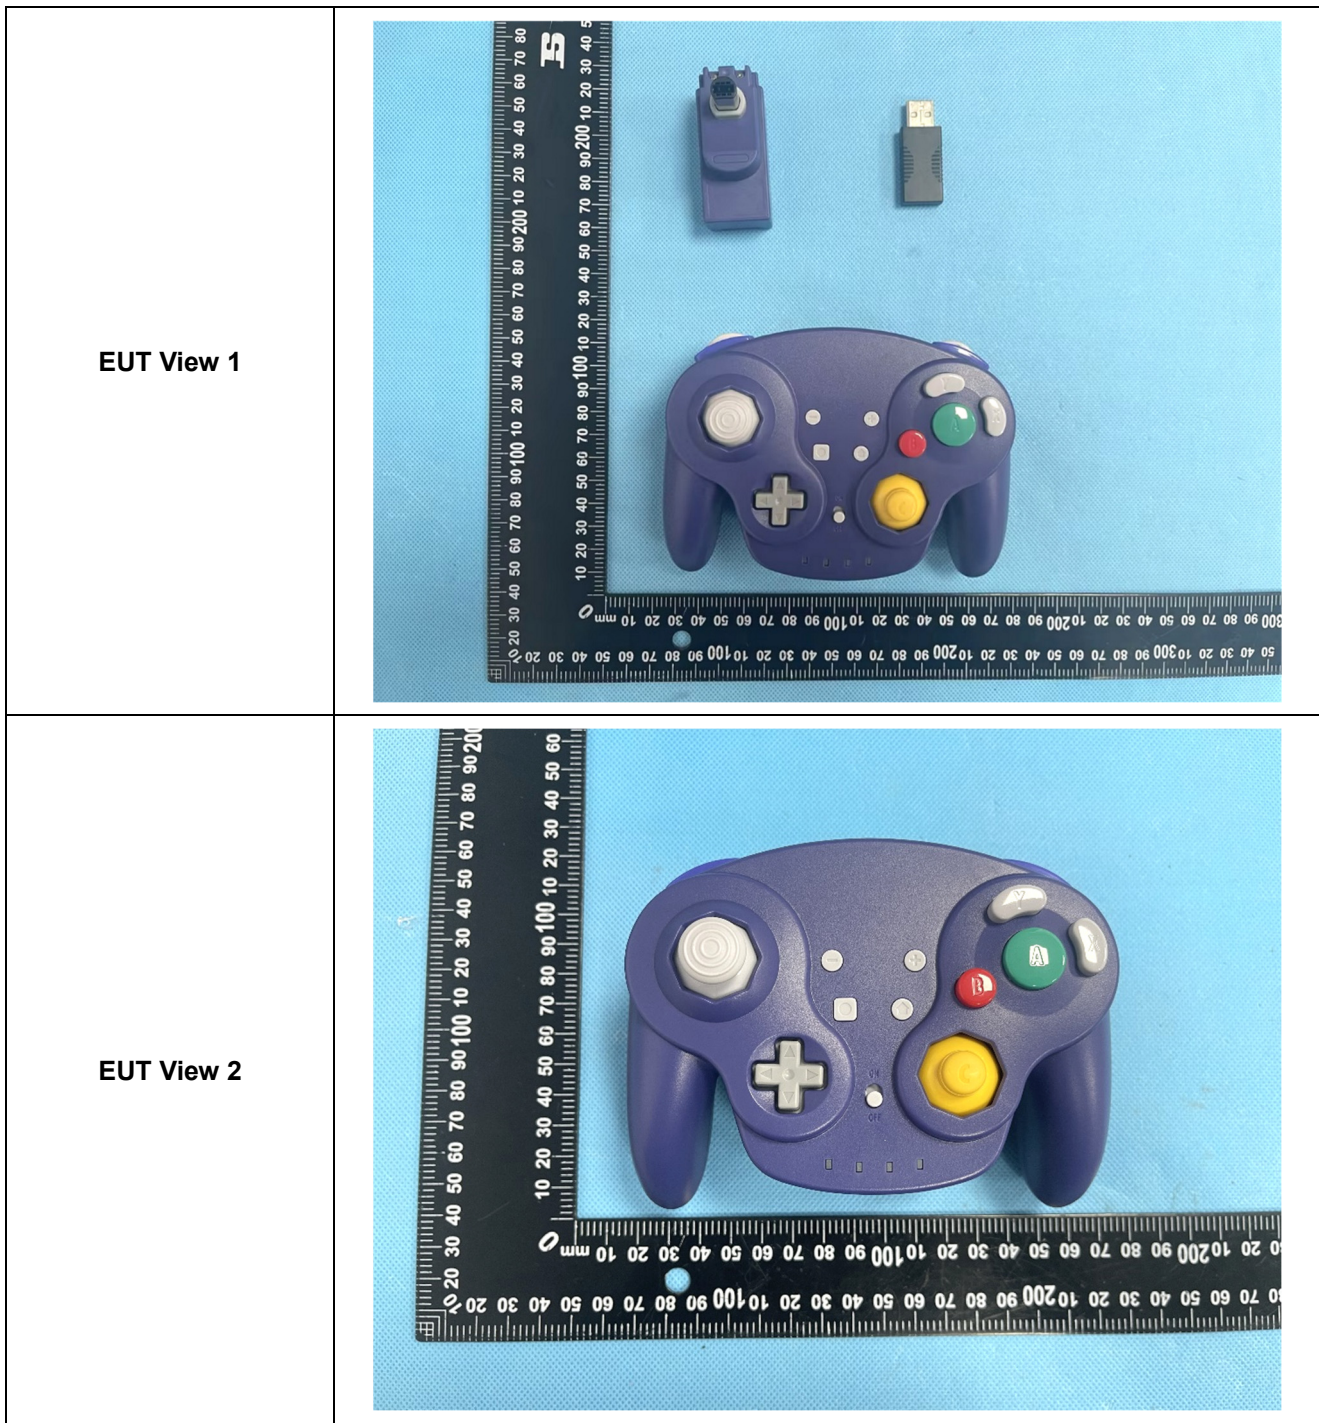

EUT View 3

EUT View 4

EUT View 5

EUT View 6

<p>EUT View 7</p>	 A photograph of a purple handheld device, likely a mobile phone, shown from a top-down perspective. The device has two white earpiece covers on the sides and a central rectangular area. A black ruler with white markings is placed to the left and bottom of the device for scale. The ruler shows measurements in millimeters and centimeters. The background is a light blue textured surface.
<p>EUT View 8</p>	 A photograph of the same purple handheld device, shown from a bottom-up perspective. The device features two white earpiece covers, a central rectangular area, and a small yellow port. The background is a light blue textured surface.

Y-D002-567

EUT View 3

EUT View 4

EUT View 5

EUT View 6

<p>EUT View 7</p>	 A photograph of a purple handheld device, likely a game controller, shown from a top-down perspective. The device has two white analog sticks on the left and right sides. A black ruler is placed vertically to the left of the device, showing measurements in millimeters and centimeters. The device is set against a light blue background.
<p>EUT View 8</p>	 A photograph of the same purple handheld device, shown from a bottom-up perspective. This view highlights the white analog sticks, a central USB-C port, and various buttons and connectors on the underside. The device is set against a light blue background.