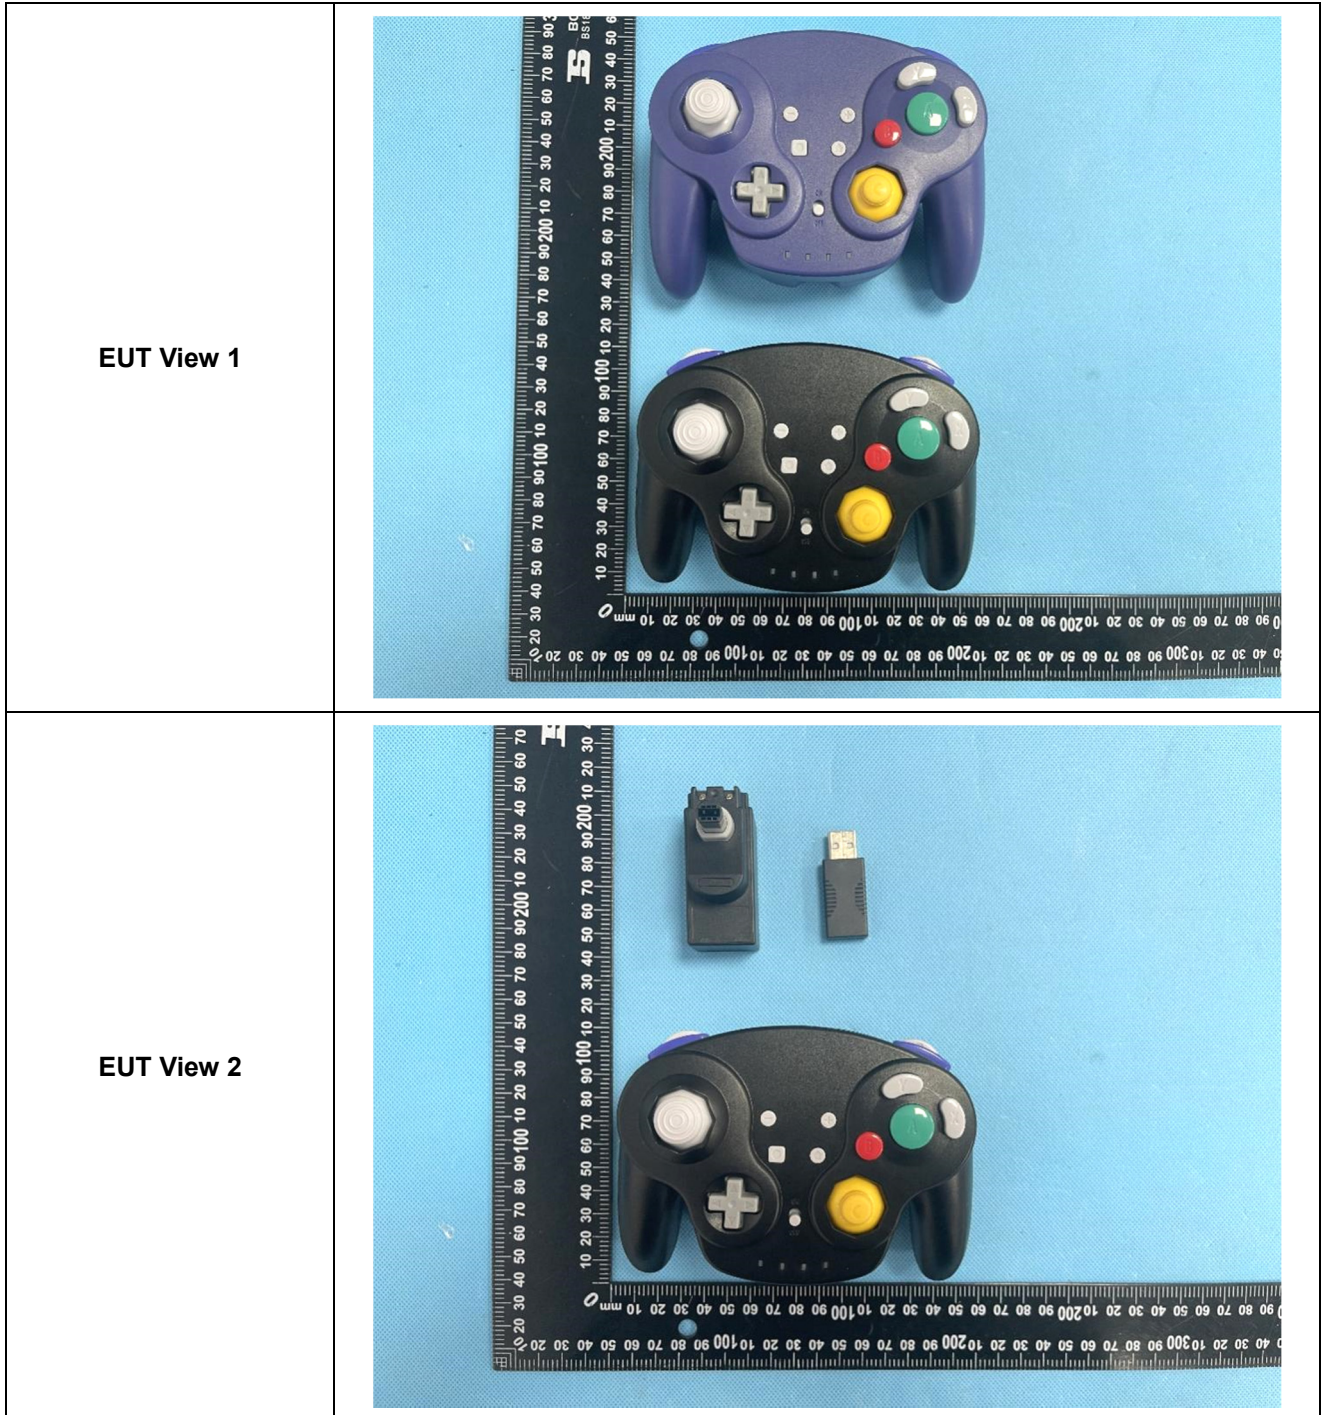

EXHIBIT 2 - EUT EXTERNAL PHOTOGRAPHS

Y-D002-566

EUT View 3

EUT View 4

<p>EUT View 5</p>	 A black handheld device, possibly a game controller or a small handheld PC, is shown from a top-down perspective. It features a yellow button on the left, a red button in the center, a green button on the right, and a white joystick on the right side. A black ruler with white markings is placed below the device for scale, showing measurements in millimeters and centimeters. The device is set against a light blue background.
<p>EUT View 6</p>	 A black handheld device, similar to the one in View 5, is shown from a different angle, possibly a side or bottom view. It features a yellow button, a red button, a green button, and a white joystick. A black ruler with white markings is placed below the device for scale, showing measurements in millimeters and centimeters. The device is set against a light blue background.

EUT View 7

EUT View 8

EUT View 9

Y-D002-560

<p>EUT View 1</p>	
<p>EUT View 2</p>	

EUT View 3

EUT View 4