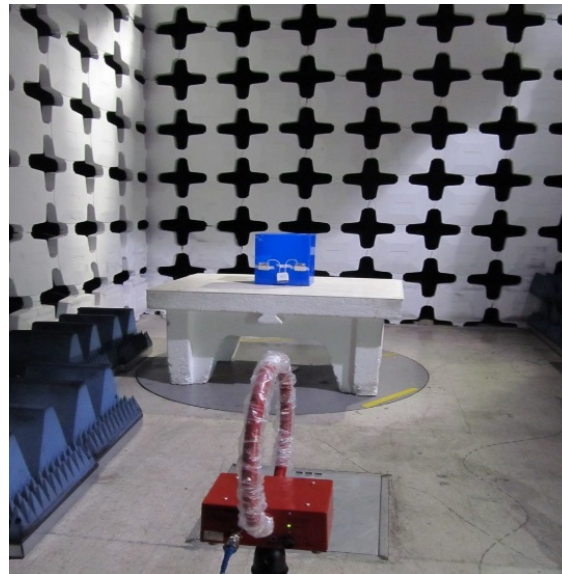

Test set up photos.  
FCC ID: 2AQ3L-TRK108167-00

**Radiated emissions test set up in 30MHz-1GHz freq. range**

**Radiated emissions test set in 1-5GHz freq. range**

**Radiated emissions test set up below 30MHz**