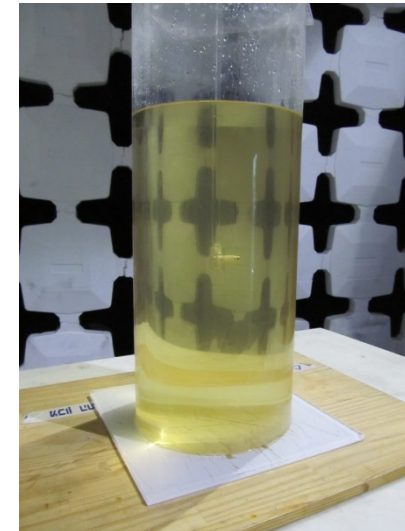

Test set up photos.
FCC ID: 2AQ3L-CAP108010-00

Radiated emissions test set up in 30MHz-1GHz freq. range outside human body simulator.

Radiated emissions test set in 1-5GHz freq. range outside human body simulator.

Radiated emissions test set up below 30MHz outside human body simulator.

Radiated emissions test set outside human body simulator. General view

Radiated emissions test set up in 30MHz-1GHz freq. range inside human body simulator.

Radiated emissions test set in 1-5GHz freq. range inside human body simulator.

**Radiated emissions test set inside human body simulator.
Vertical position**

**Radiated emissions test set inside human body simulator.
Horizontal position**