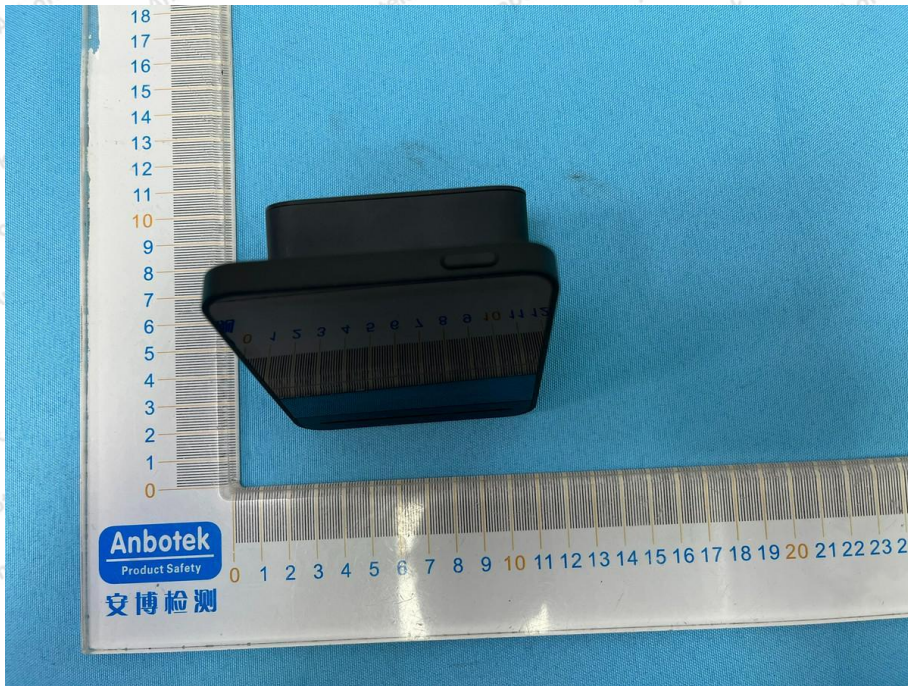

Appendix II -- External Photograph

Shenzhen Anbotek Compliance Laboratory Limited

Address: 1/F., Building D, Sogood Science and Technology Park, Sanwei Community, Hangcheng Street, Bao'an District, Shenzhen, Guangdong, China.
Tel: (86) 0755-26066440 Fax: (86) 0755-26014772 Email: service@anbotek.com