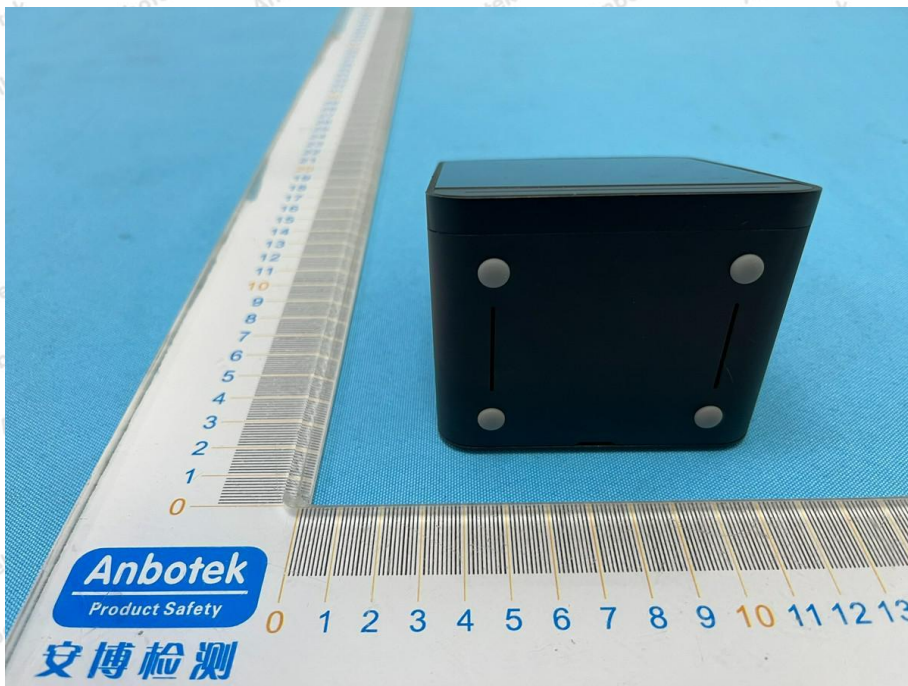

Appendix II -- External Photograph

Shenzhen Anbotek Compliance Laboratory Limited

Address: 1/F., Building D, Sogood Science and Technology Park, Sanwei Community, Hangcheng Street, Bao'an District, Shenzhen, Guangdong, China.
Tel: (86) 0755-26066440 Fax: (86) 0755-26014772 Email: service@anbotek.com