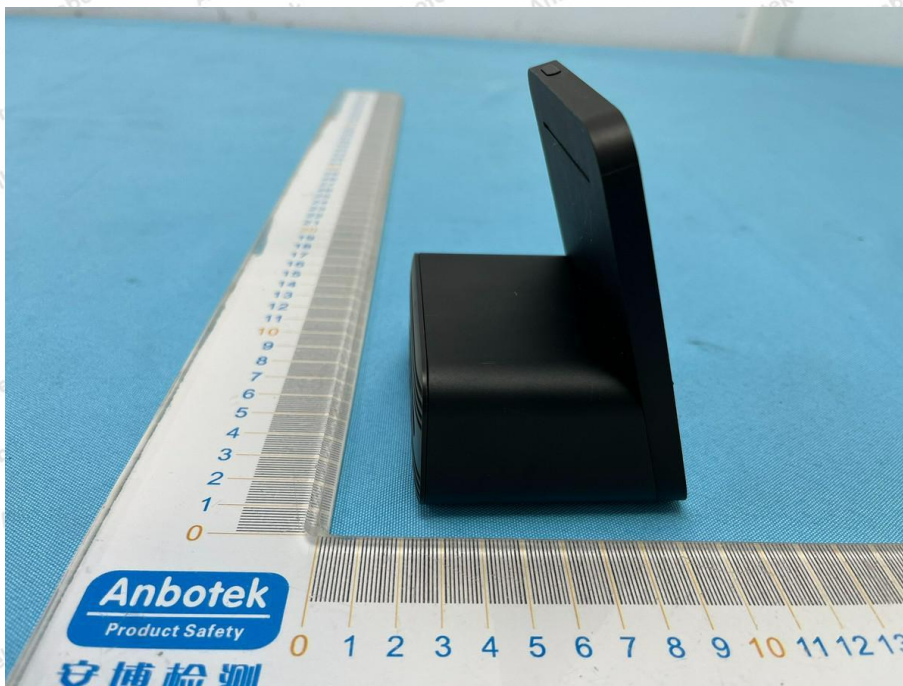

Shenzhen Anbotek Compliance Laboratory Limited

Address: 1/F., Building D, Sogood Science and Technology Park, Sanwei Community, Hangcheng Street, Bao'an District, Shenzhen, Guangdong, China.
Tel: (86) 0755-26066440 Fax: (86) 0755-26014772 Email: service@anbotek.com

Hotline

400-003-0500

www.anbotek.com.cn