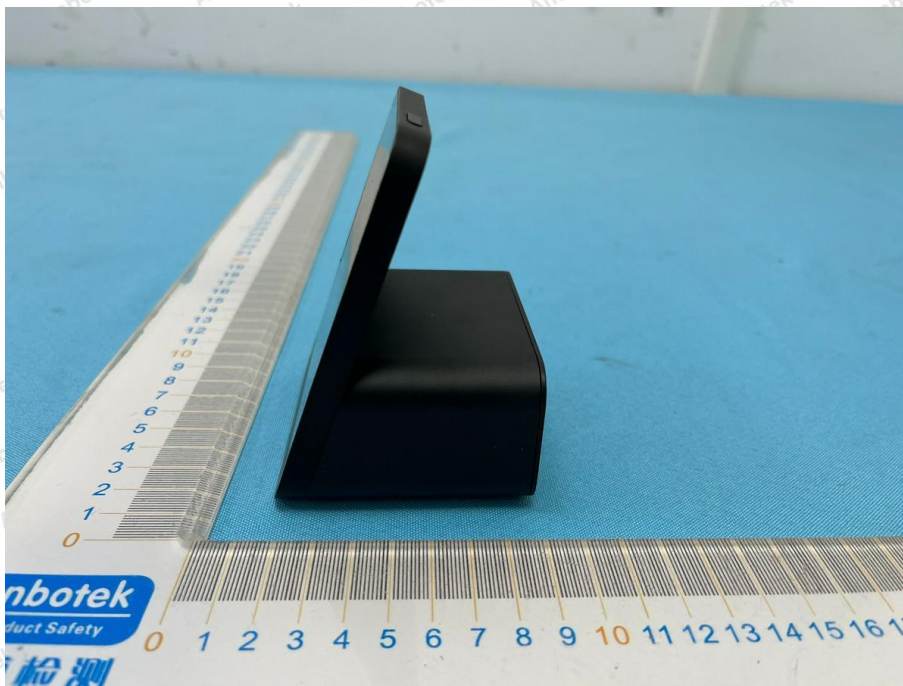

Appendix II -- External Photograph

Shenzhen Anbotek Compliance Laboratory Limited

Address: 1/F., Building D, Sogood Science and Technology Park, Sanwei Community, Hangcheng Street, Bao'an District, Shenzhen, Guangdong, China.
Tel: (86) 0755-26066440 Fax: (86) 0755-26014772 Email: service@anbotek.com