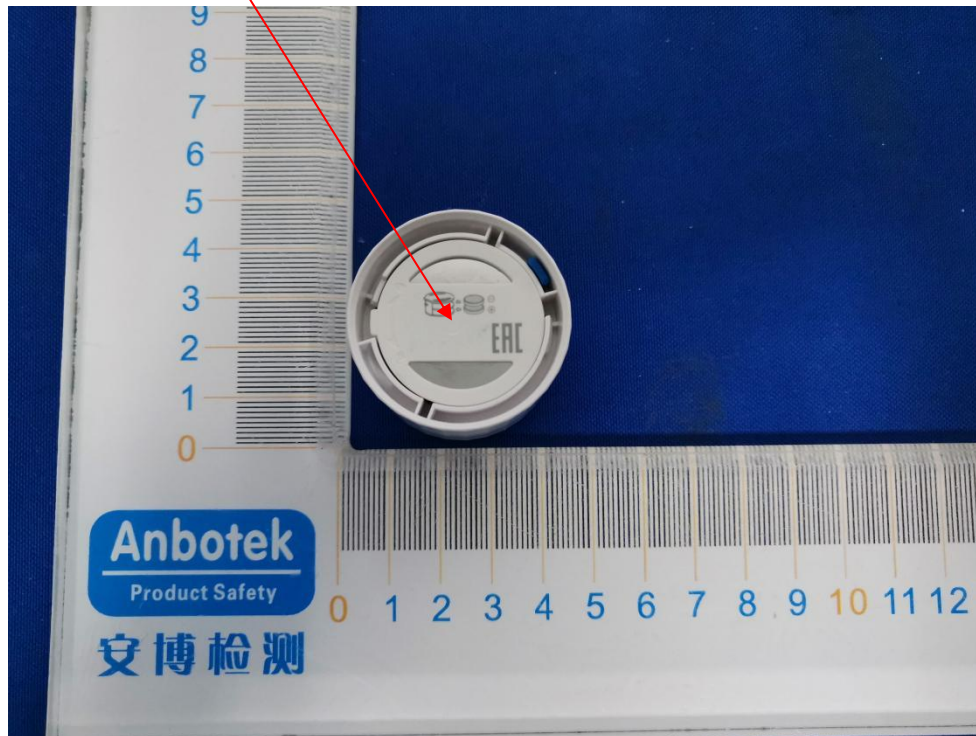

Label Location On EUT

Label

Product Name: Qingping Motion & Ambient Light Sensor T
Model No.: CGPR1T
FCC ID: 2AQ3F-CGPR1T