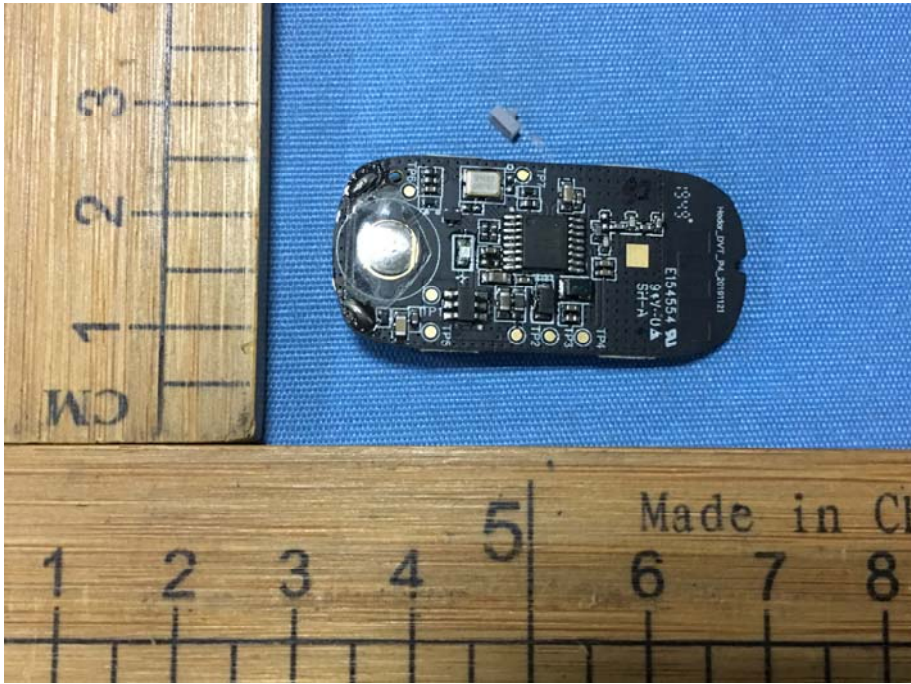

**FCC ID: 2AQ3F-CGH1**

**Model No.: CGH1**

Internal Photos

Antenna