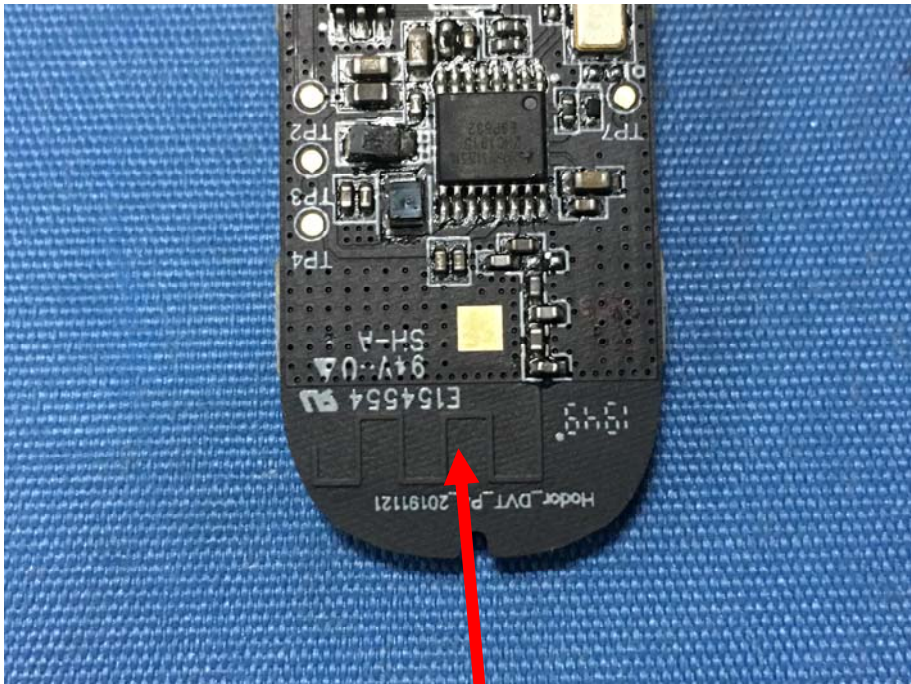

**FCC ID: 2AQ3F-CGH1**

**Model No.: CGH1**

Internal Photos

Antenna