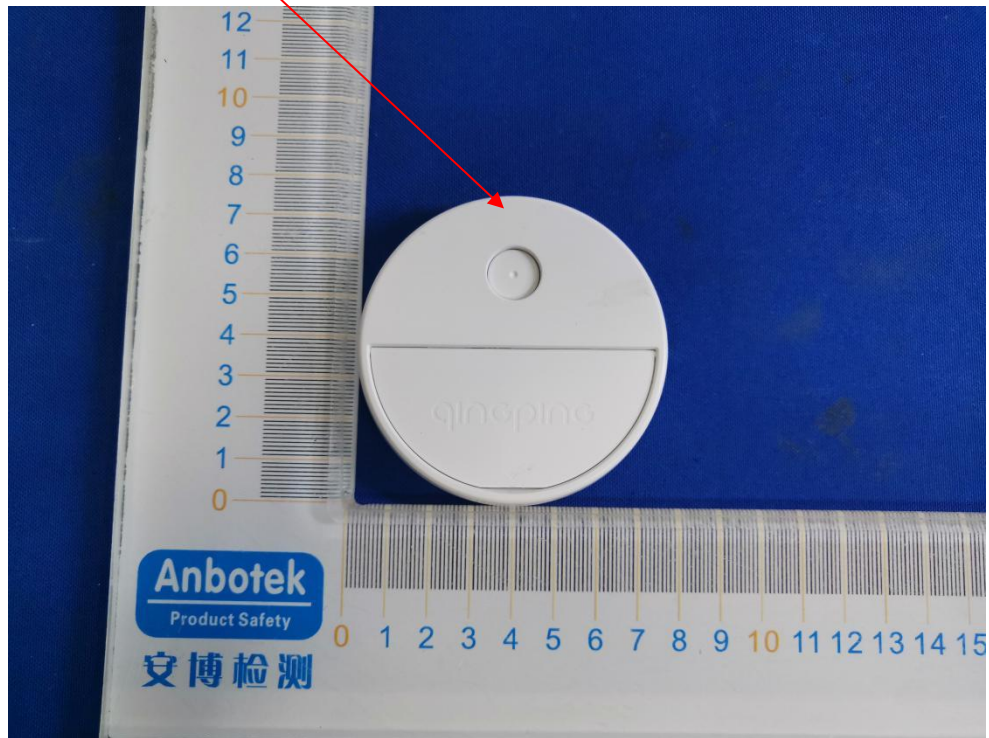

Label Location On EUT

Label

Product Name: Qingping Temp & RH Monitor T
Model No.: CGG1T
FCC ID: 2AQ3F-CGG1T