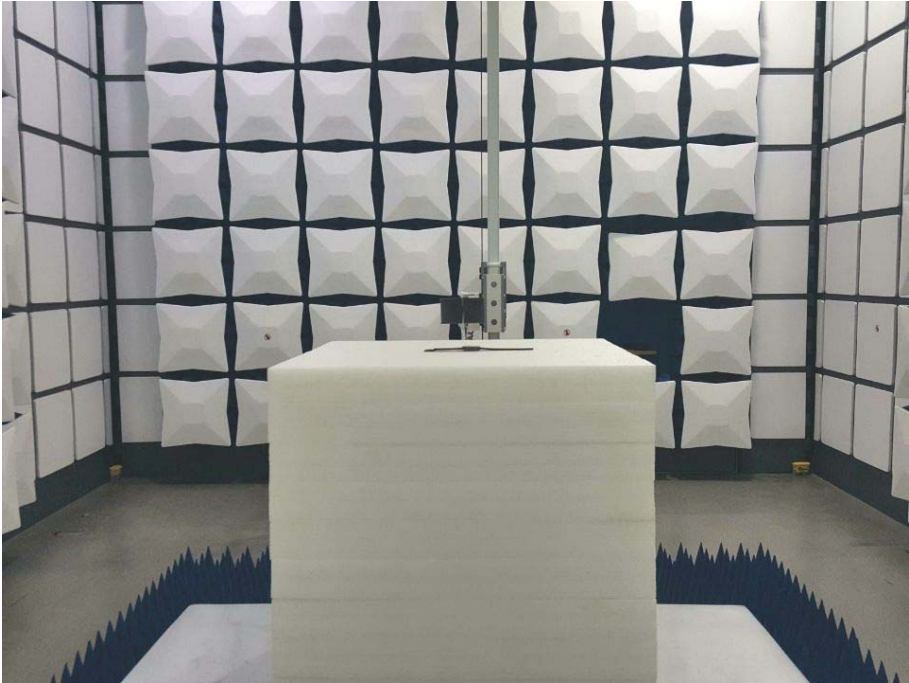

Test model: VT3

Radiated Emission

---

Conducted Power Line Emission test