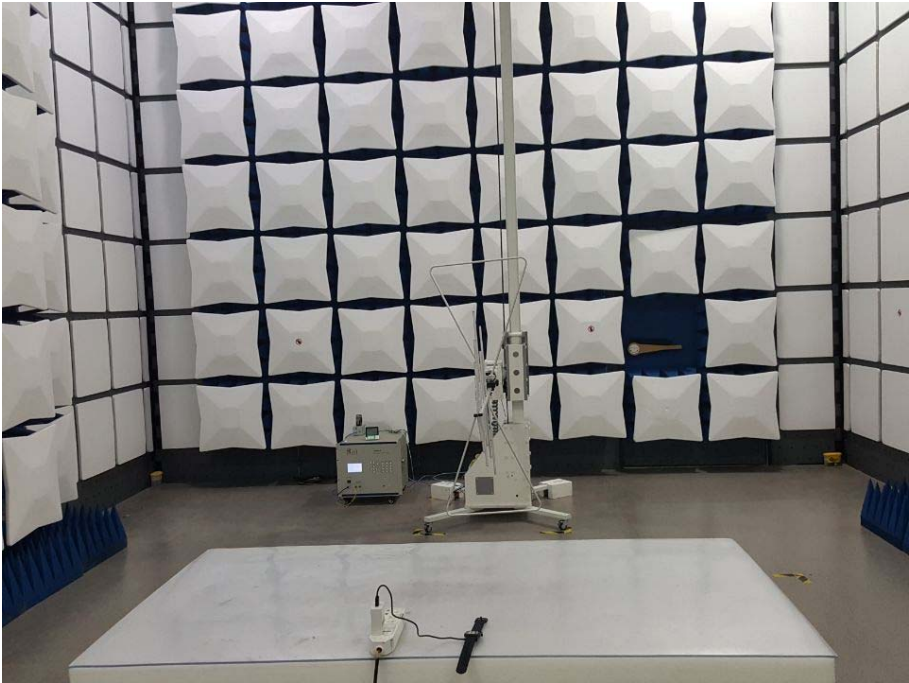

Test model: VT3

Radiated Emission

---

Conducted Power Line Emission test