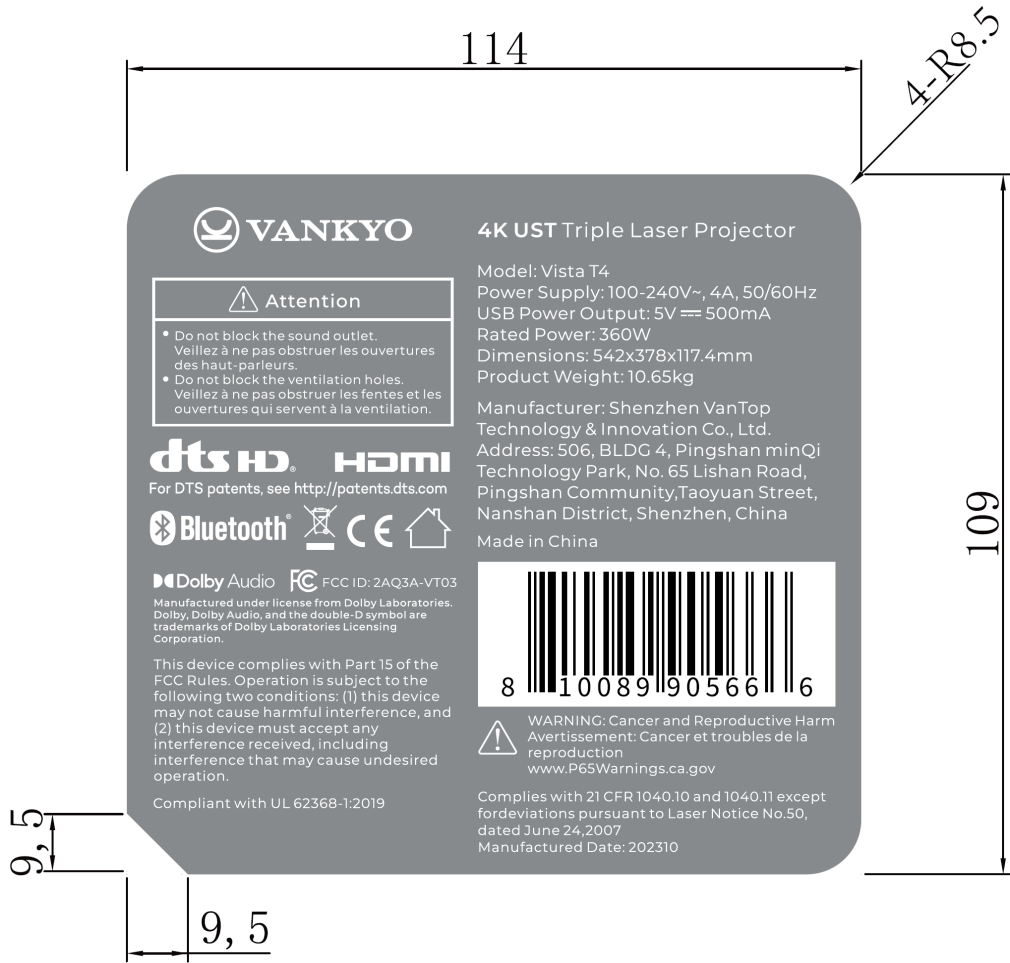

## Label

Specification: 114x109mm

## Label Location Information