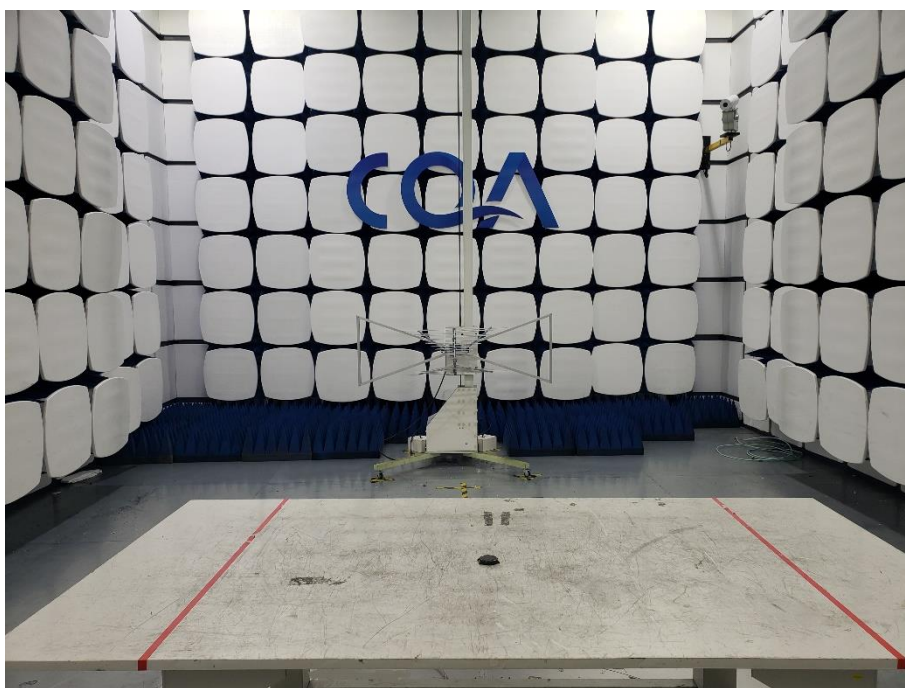

1 Photographs - EUT Test Setup

1.1 Radiated Spurious Emission

9kHz~30MHz:

30MHz~1GHz:

Above 1GHz: