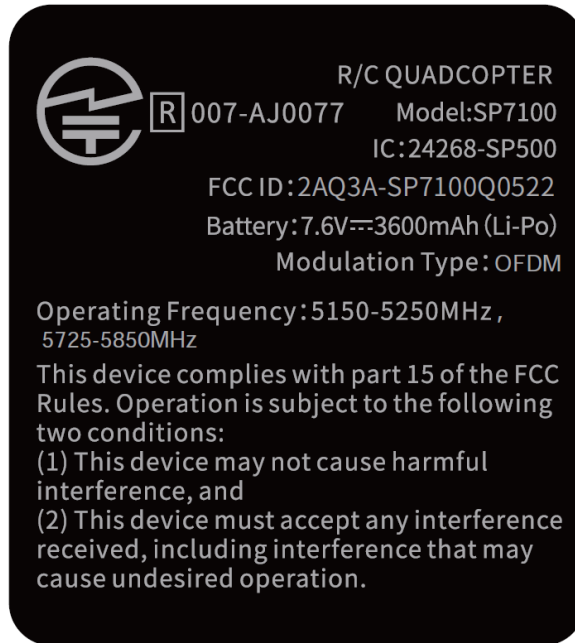

FCC ID LABEL AND LOCATION

FCC ID Label

FCC ID Label Location Information

The label shown shall be permanently affixed at a conspicuous location on the device and be readily visible to the user at the time purchase (Labeling requirements per 2.925)