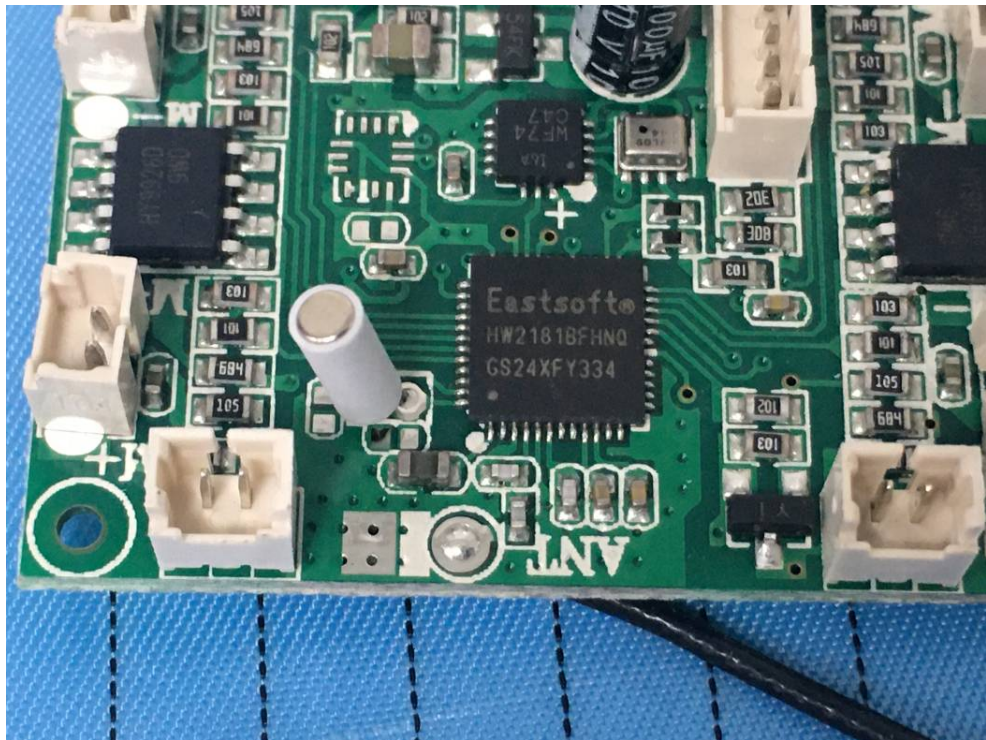

EXHIBIT C - EUT INTERNAL PHOTOGRAPHS

Wi-Fi
Antenna

2.4G Receive
Antenna

Battery 1

Battery 2