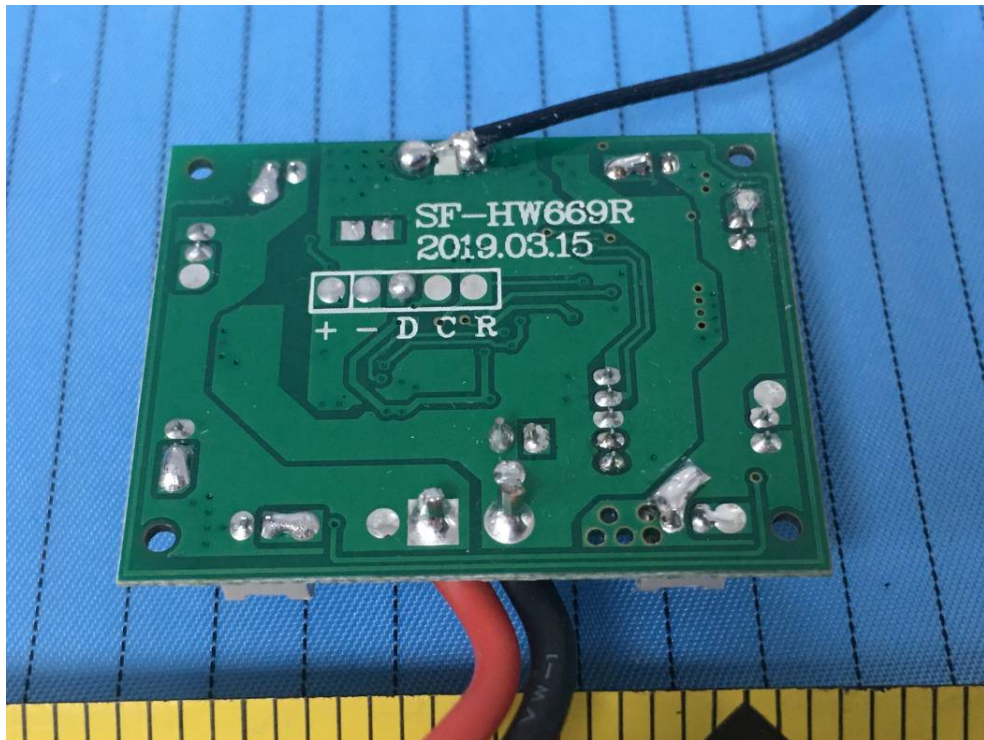

EXHIBIT C - EUT INTERNAL PHOTOGRAPHS

Wi-Fi
Antenna

2.4G Receive
Antenna

Battery 1

Battery 2