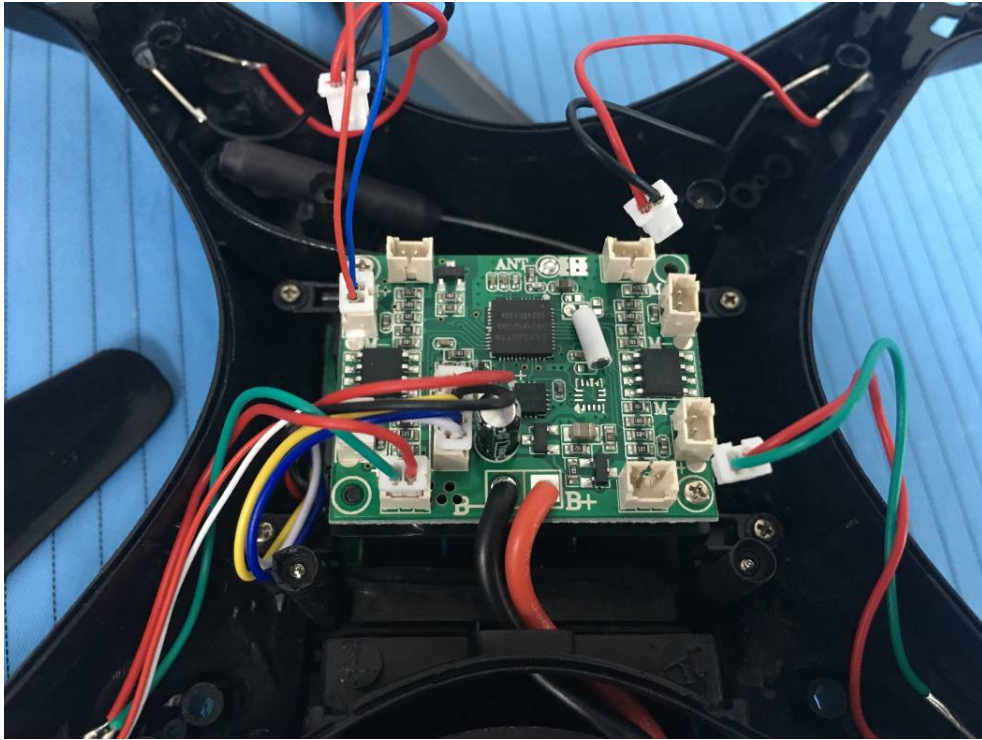

EXHIBIT C - EUT INTERNAL PHOTOGRAPHS

Wi-Fi
Antenna

2.4G Receive
Antenna

Battery 1

Battery 2