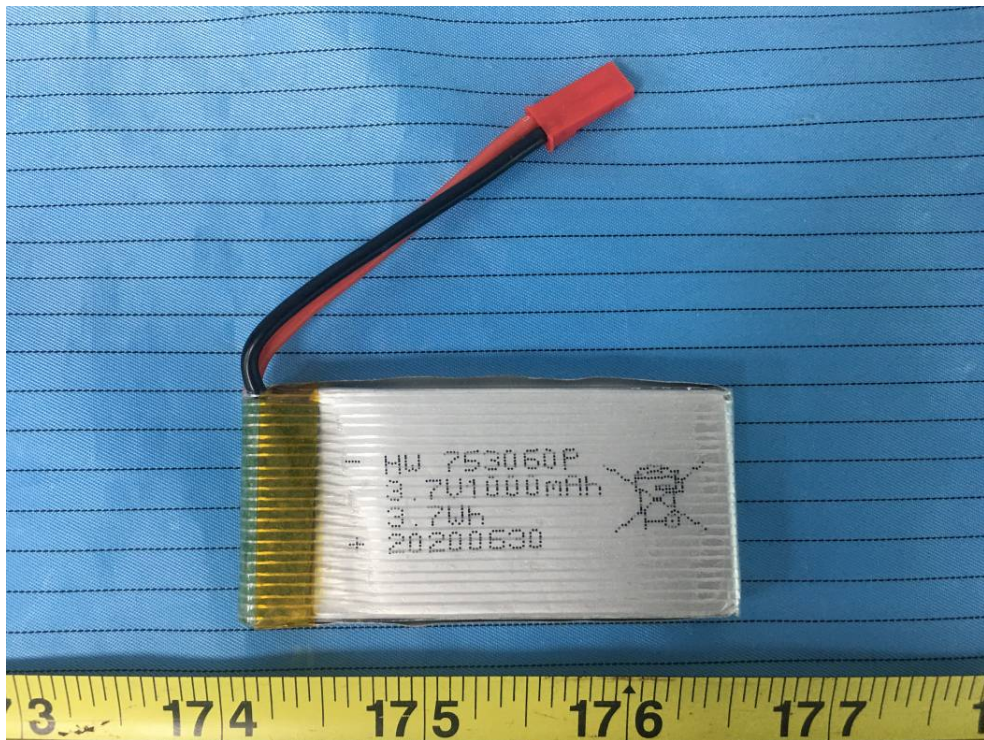

EXHIBIT C - EUT INTERNAL PHOTOGRAPHS

Wi-Fi
Antenna

2.4G Receive
Antenna

Battery 1

Battery 2