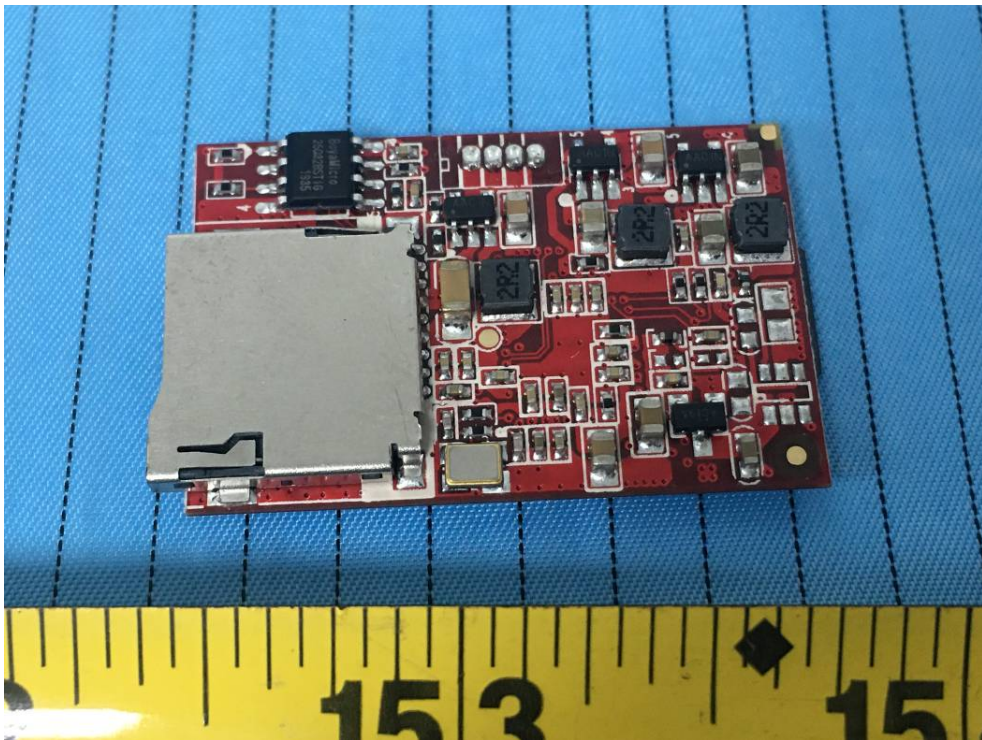

EXHIBIT C - EUT INTERNAL PHOTOGRAPHS

Wi-Fi
Antenna

2.4G Receive
Antenna

Battery 1

Battery 2