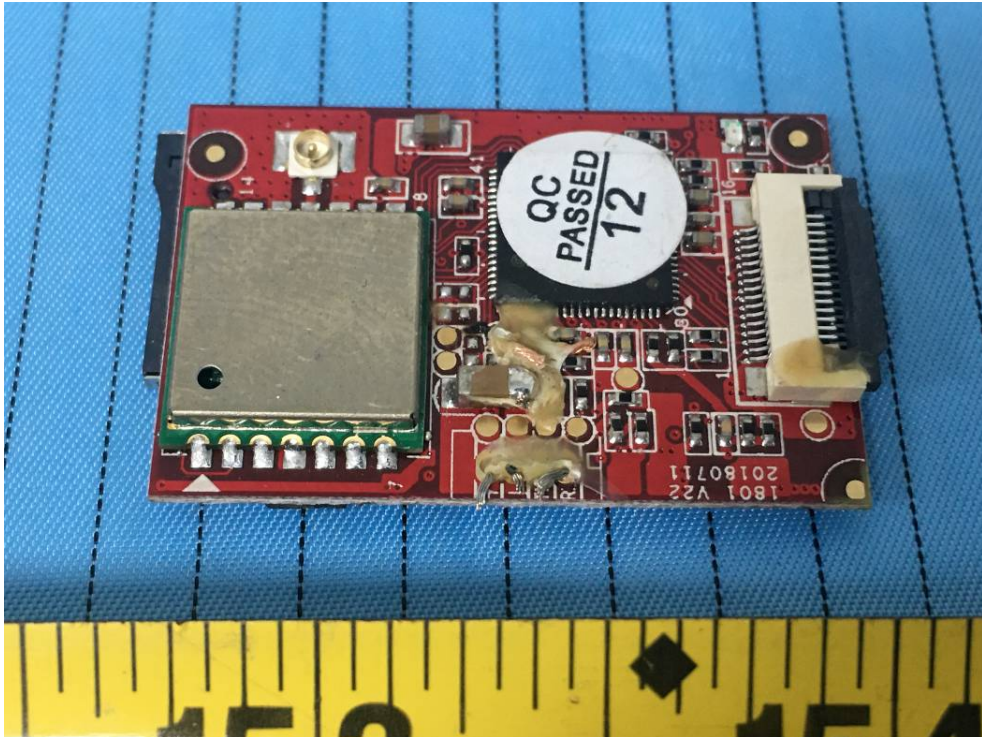

EXHIBIT C - EUT INTERNAL PHOTOGRAPHS

Wi-Fi
Antenna

2.4G Receive
Antenna

Battery 1

Battery 2