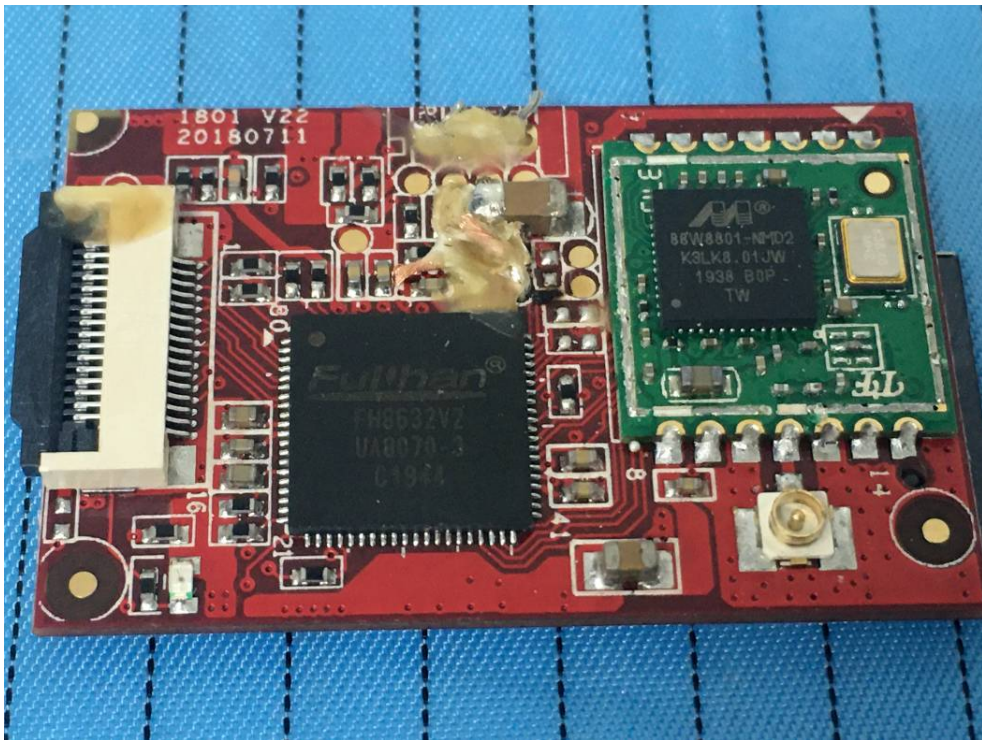

EXHIBIT C - EUT INTERNAL PHOTOGRAPHS

Wi-Fi
Antenna

2.4G Receive
Antenna

Battery 1

Battery 2