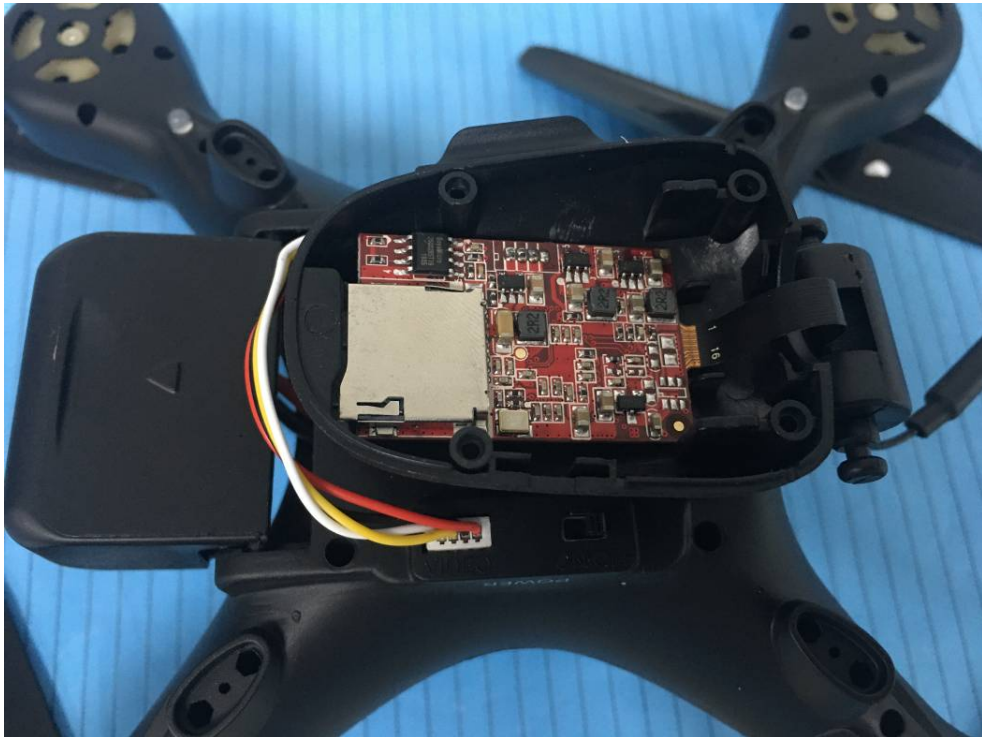

EXHIBIT C - EUT INTERNAL PHOTOGRAPHS

Wi-Fi
Antenna

2.4G Receive
Antenna

Battery 1

Battery 2