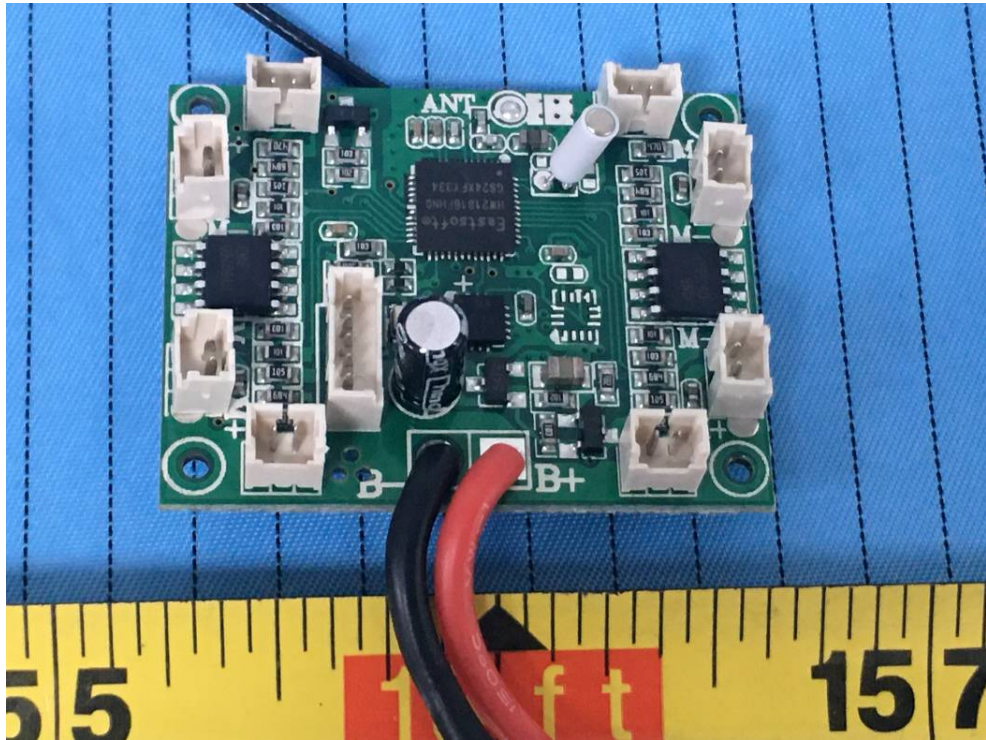

EXHIBIT C - EUT INTERNAL PHOTOGRAPHS

Wi-Fi
Antenna

2.4G Receive
Antenna

Battery 1

Battery 2