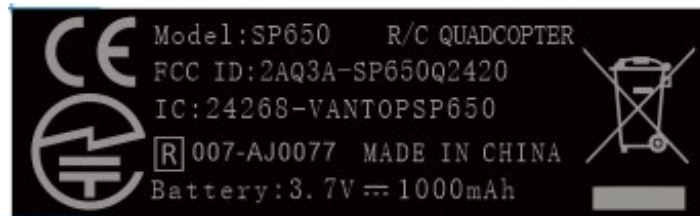

EXHIBIT A - FCC ID LABEL AND LOCATION

FCC ID Label

FCC ID Label Location Information

The label shown shall be permanently affixed at a conspicuous location on the device and be readily visible to the user at the time purchase (Labeling requirements per 2.925)