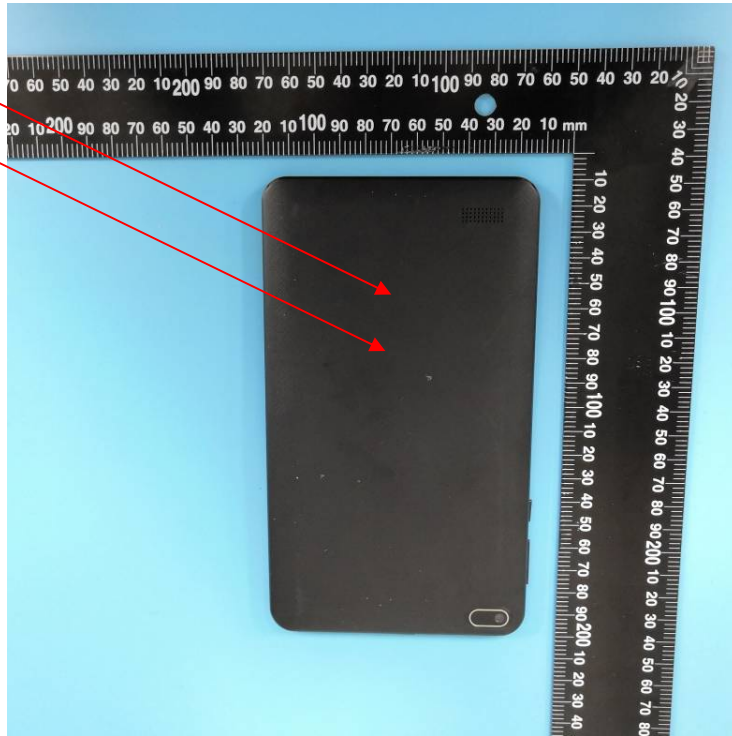

EXHIBIT A - FCC ID LABEL AND LOCATION

Model S7:

FCC ID Label

(Label 1)

(Label 2)

FCC ID Label Location Information

Label 1 here

Label 2 here

The label shown shall be permanently affixed at a conspicuous location on the device and be readily visible to the user at the time purchase (Labeling requirements per 2.925)

Model S8:

FCC ID Label

(Label 1)

(Label 2)

FCC ID Label Location Information

Label 1 here
Label 2 here

The label shown shall be permanently affixed at a conspicuous location on the device and be readily visible to the user at the time purchase (Labeling requirements per 2.925)