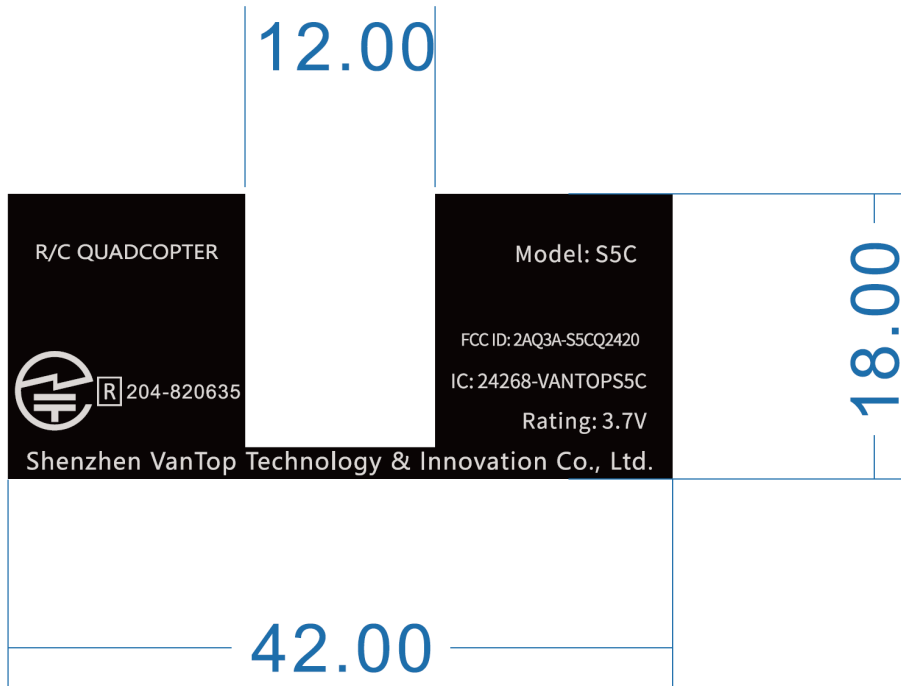

EXHIBIT A - FCC ID LABEL AND LOCATION

FCC ID Label

FCC ID Label Location Information

The label shown shall be permanently affixed at a conspicuous location on the device and be readily visible to the user at the time purchase (Labeling requirements per 2.925)