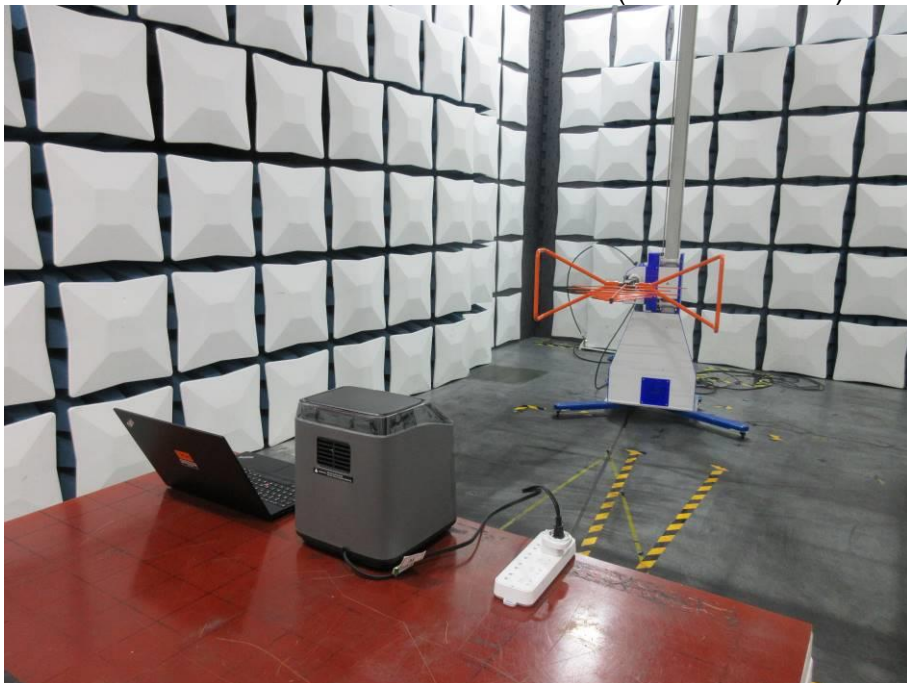

Appendix III

Setup Photographs

RADIATED RF MEASUREMENT SETUP (9KHz ~ 30 MHz)

RADIATED RF MEASUREMENT SETUP (30MHz ~ 1 GHz)

RADIATED RF MEASUREMENT SETUP (ABOVE 1 GHz- X axis)

RADIATED RF MEASUREMENT SETUP (ABOVE 1 GHz- Y axis)

RADIATED RF MEASUREMENT SETUP (ABOVE 1 GHz- Z axis)

POWERLINE CONDUCTED EMISSIONS MEASUREMENT SETUP