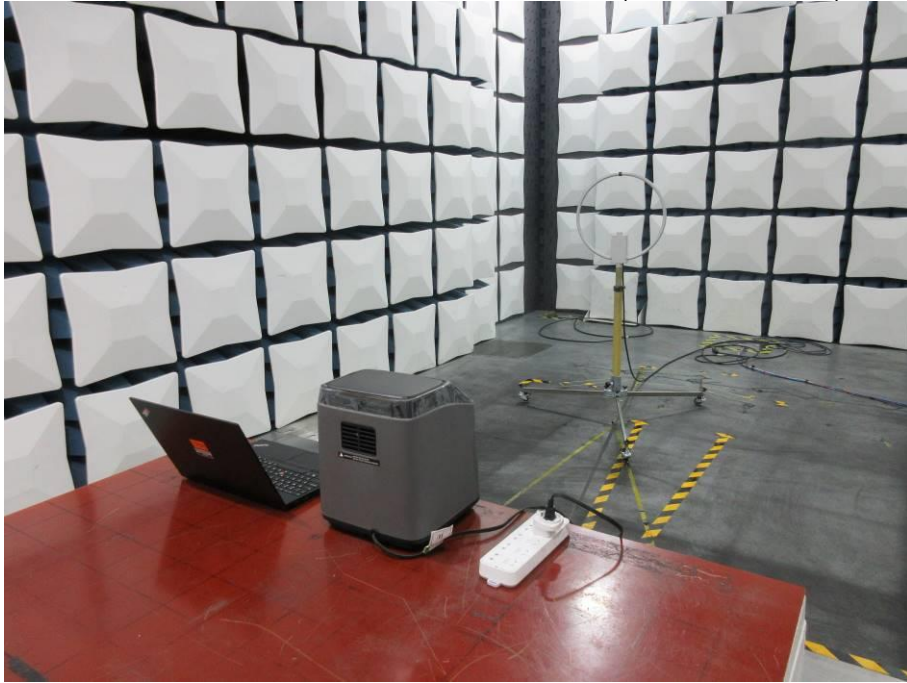

Appendix III

Setup Photographs

RADIATED RF MEASUREMENT SETUP (9KHz ~ 30 MHz)

RADIATED RF MEASUREMENT SETUP (30MHz ~ 1 GHz)

RADIATED RF MEASUREMENT SETUP (ABOVE 1 GHz- X axis)

RADIATED RF MEASUREMENT SETUP (ABOVE 1 GHz- Y axis)

RADIATED RF MEASUREMENT SETUP (ABOVE 1 GHz- Z axis)

POWERLINE CONDUCTED EMISSIONS MEASUREMENT SETUP