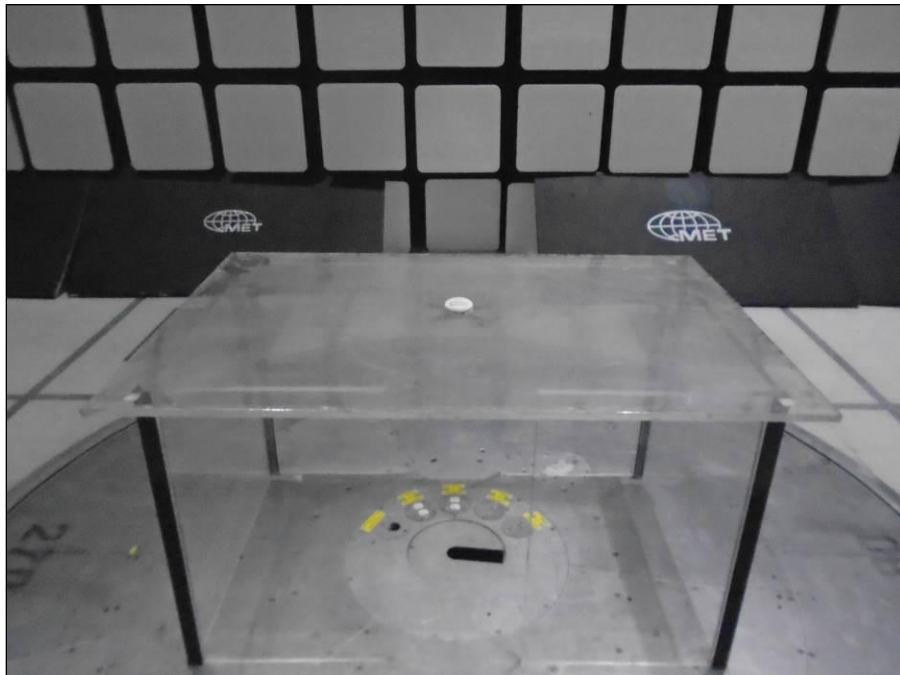

Photograph 1. Radiated Spurious Emissions, 1-10 GHz Antenna

Photograph 2. Radiated Spurious Emissions, 1-10 GHz Setup Front

Photograph 3. Radiated Spurious Emissions, 1-10 GHz Setup Rear

Photograph 4. Radiated Emissions, 30-1000 MHz - EUT Close up

Photograph 5. Radiated Spurious Emissions, 30-1000 MHz Antenna

Photograph 6. Radiated Spurious Emissions, 30-1000 MHz Setup Front

Photograph 7. Radiated Spurious Emissions, 30-1000 MHz Setup Rear

Photograph 8. Occupied Bandwidth Setup