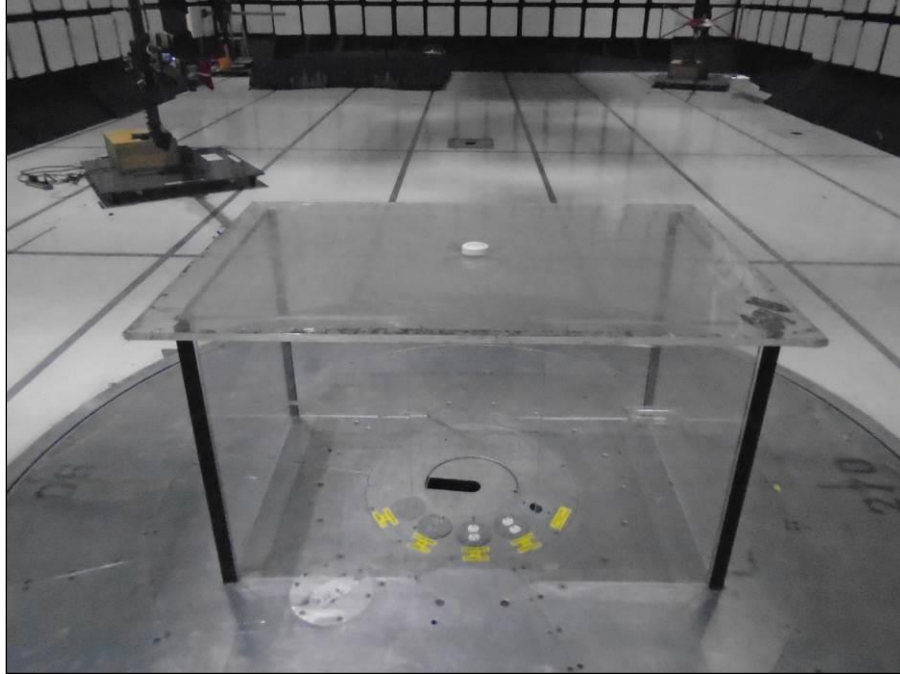

Photograph 1. Radiated Spurious Emissions, 1-10 GHz Antenna

Photograph 2. Radiated Spurious Emissions, 1-10 GHz Setup Front

Photograph 3. Radiated Spurious Emissions, 1-10 GHz Setup Rear

Photograph 4. Radiated Emissions, 30-1000 MHz - EUT Close up

Photograph 5. Radiated Spurious Emissions, 30-1000 MHz Antenna

Photograph 6. Radiated Spurious Emissions, 30-1000 MHz Setup Front

Photograph 7. Radiated Spurious Emissions, 30-1000 MHz Setup Rear

Photograph 8. Occupied Bandwidth Setup