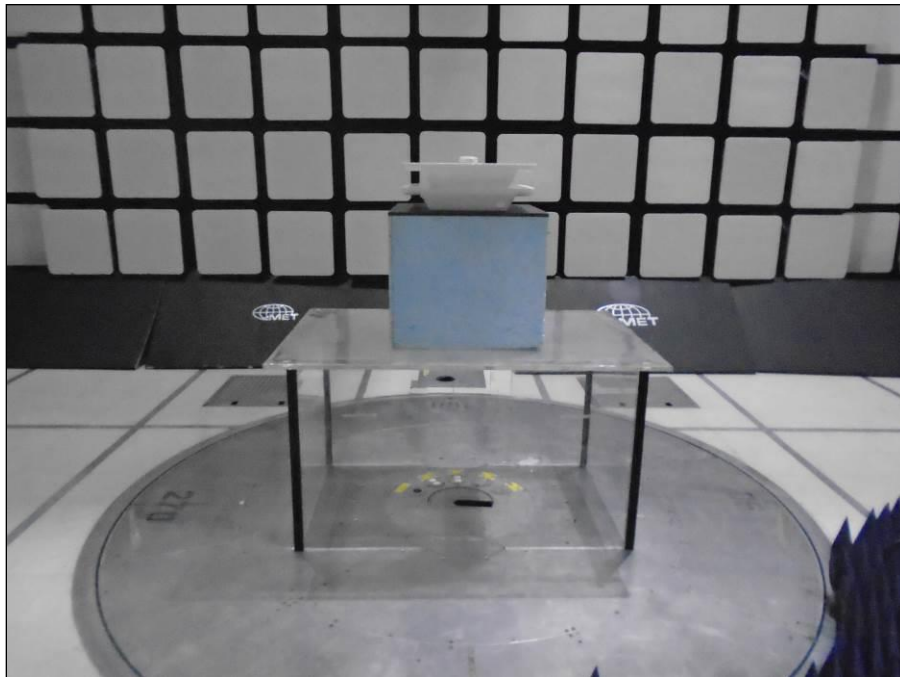

Photograph 1. Radiated Spurious Emissions, 1-10 GHz Antenna

Photograph 2. Radiated Spurious Emissions, 1-10 GHz Setup Front

Photograph 3. Radiated Spurious Emissions, 1-10 GHz Setup Rear

Photograph 4. Radiated Emissions, 30-1000 MHz - EUT Close up

Photograph 5. Radiated Spurious Emissions, 30-1000 MHz Antenna

Photograph 6. Radiated Spurious Emissions, 30-1000 MHz Setup Front

Photograph 7. Radiated Spurious Emissions, 30-1000 MHz Setup Rear

Photograph 8. Occupied Bandwidth Setup