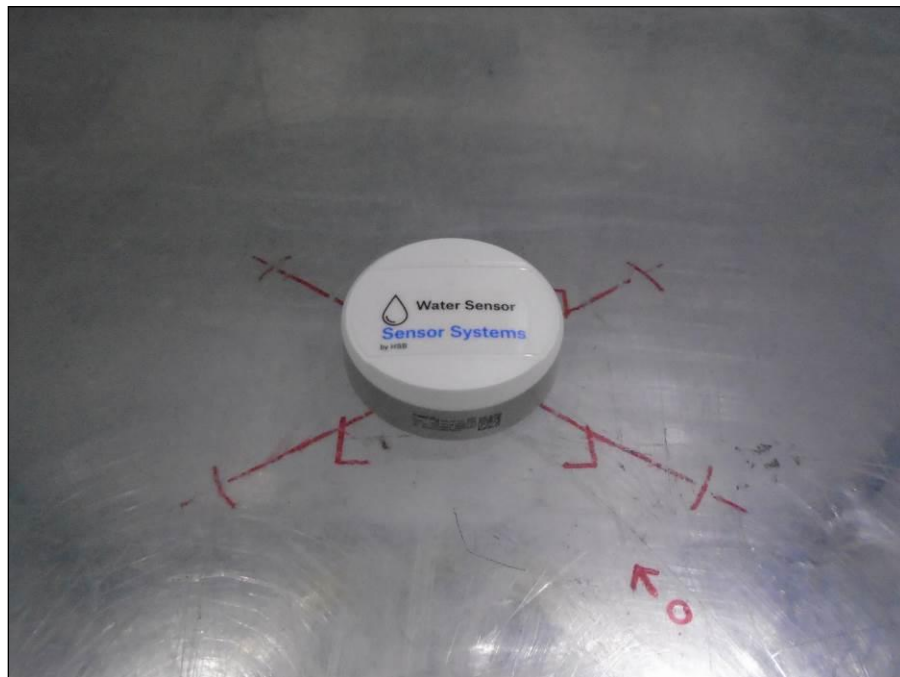

Photograph 1. Radiated Spurious Emissions, 1-10 GHz Antenna

Photograph 2. Radiated Spurious Emissions, 1-10 GHz Setup Front

Photograph 3. Radiated Spurious Emissions, 1-10 GHz Setup Rear

Photograph 4. Radiated Emissions, 30-1000 MHz - EUT Close up

Photograph 5. Radiated Spurious Emissions, 30-1000 MHz Antenna

Photograph 6. Radiated Spurious Emissions, 30-1000 MHz Setup Front

Photograph 7. Radiated Spurious Emissions, 30-1000 MHz Setup Rear

Photograph 8. Occupied Bandwidth Setup