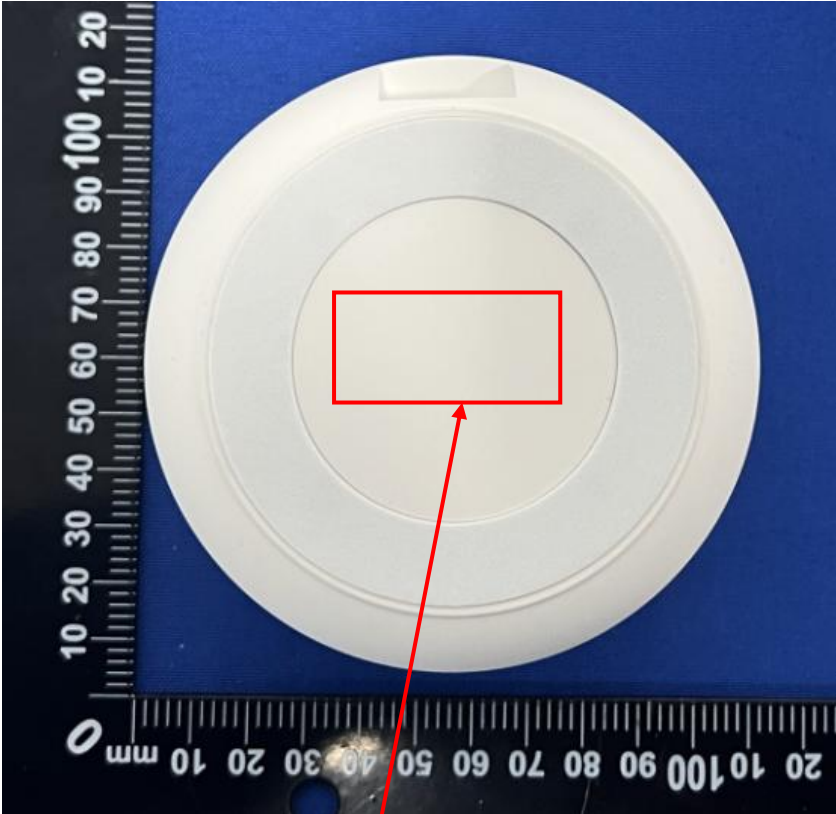

**Label Artwork and Location**

**Model: H5**

**Label:**

**Bluetooth speaker  
Model: H5  
FCC ID: 2AQ2W-H5**

**Size: L\*W= 40\*20mm**

**Location**