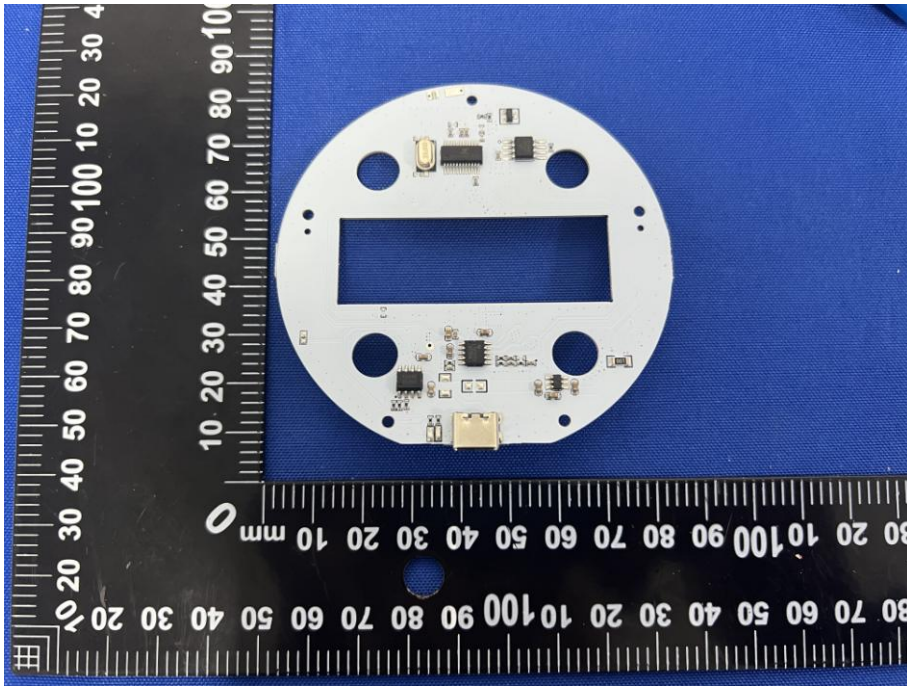

Appendix C: Photographs of EUT

Product: Bluetooth speaker

Model: H5

Internal Photos

Antenna