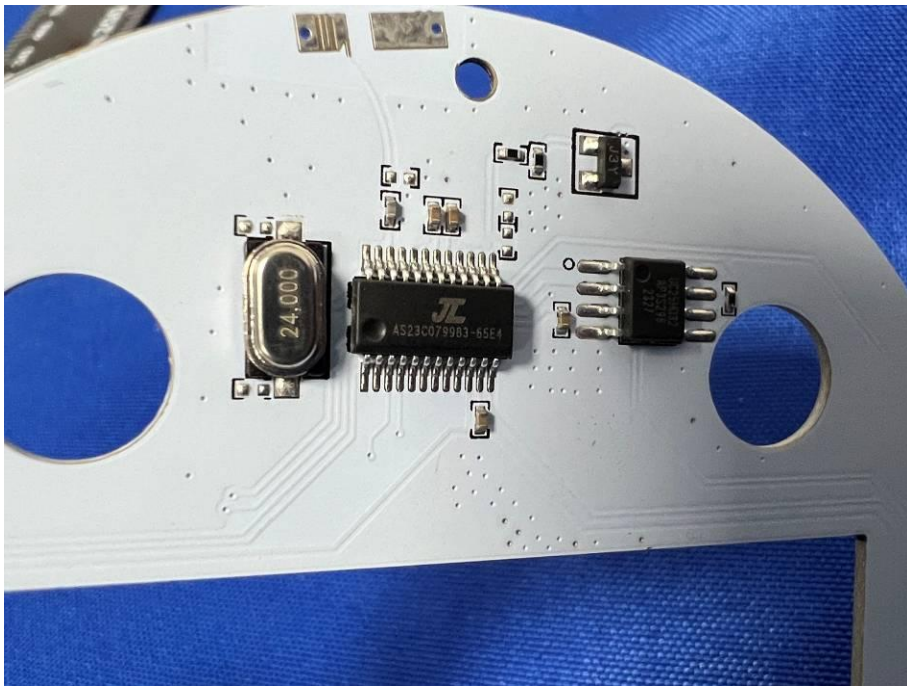

Appendix C: Photographs of EUT

Product: Bluetooth speaker

Model: H5

Internal Photos

Antenna