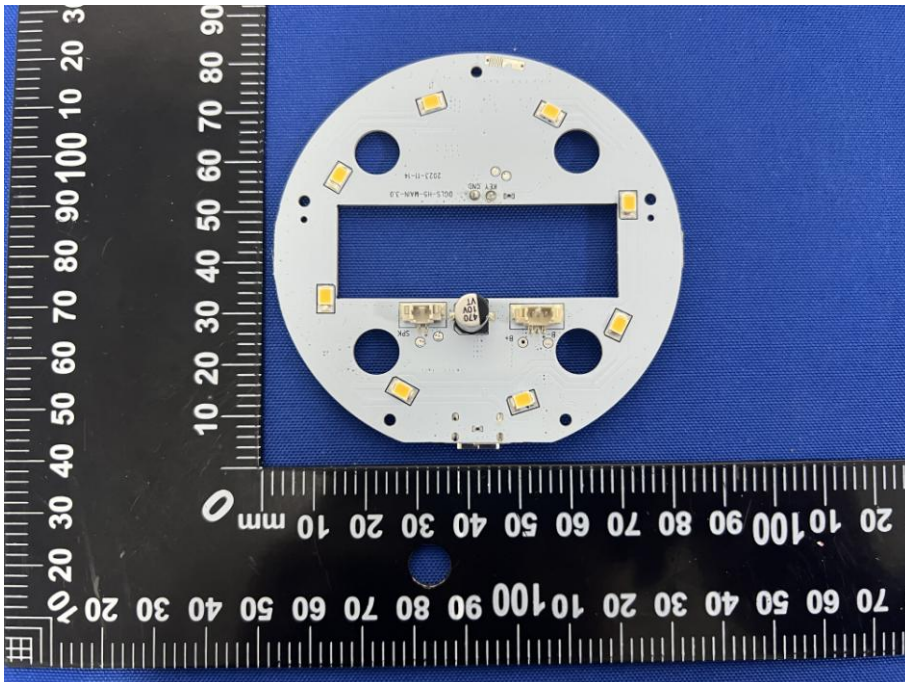

Appendix C: Photographs of EUT

Product: Bluetooth speaker

Model: H5

Internal Photos

Antenna