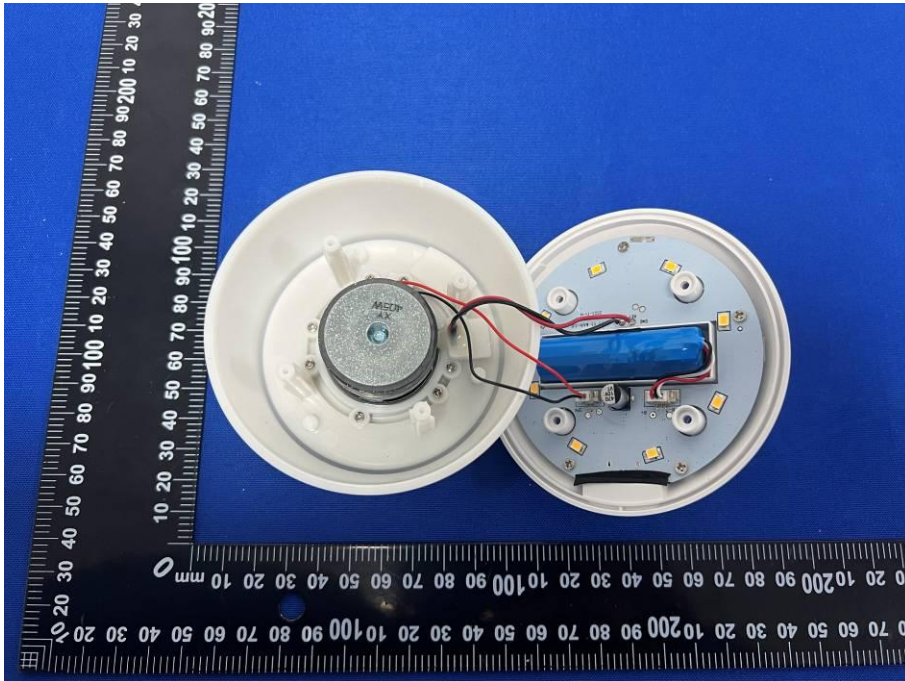

Appendix C: Photographs of EUT

Product: Bluetooth speaker

Model: H5

Internal Photos

Antenna