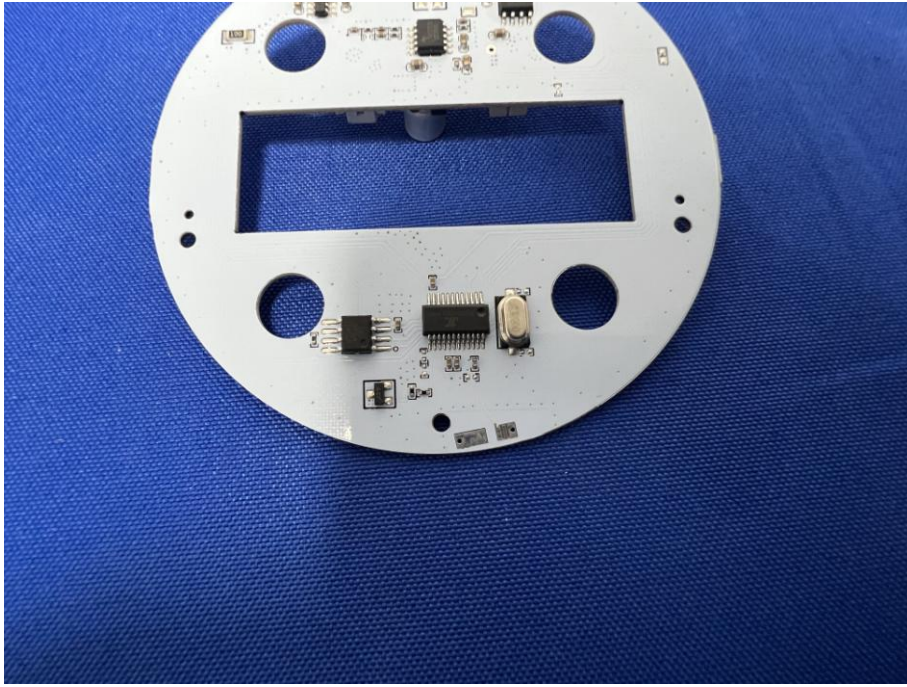

Appendix C: Photographs of EUT

Product: Bluetooth speaker

Model: H5

Internal Photos

Antenna