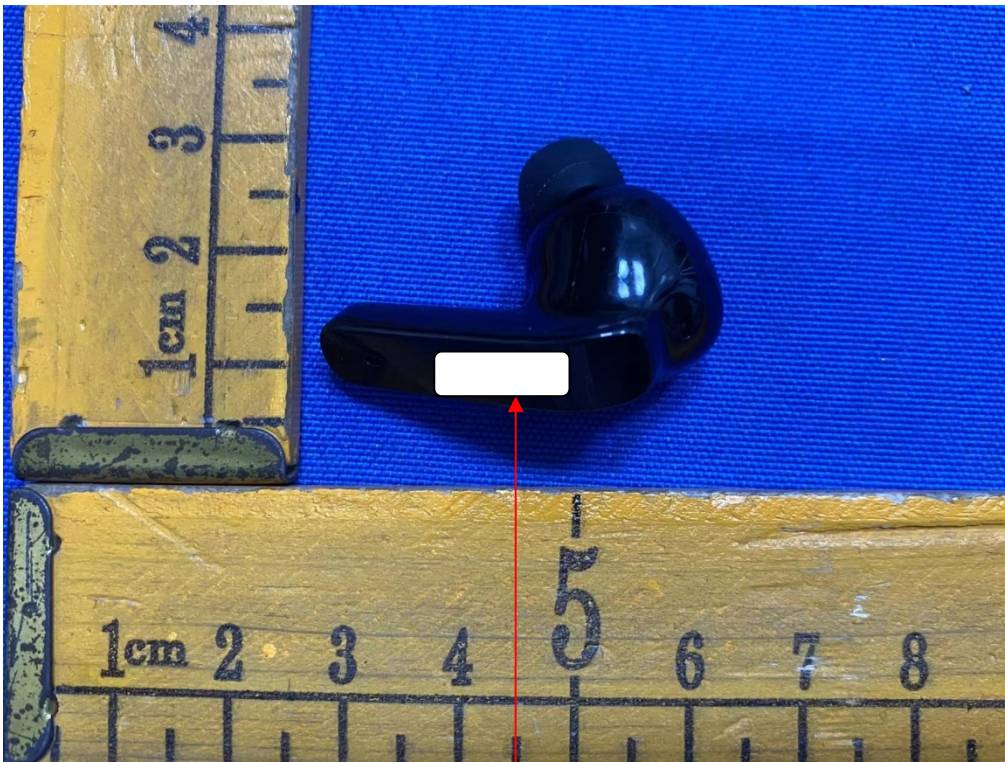

## Label and label location

Model No:E9

**TWS Bluetooth headset**

**Model: E9**

**FCC ID: 2AQ2W-E9**