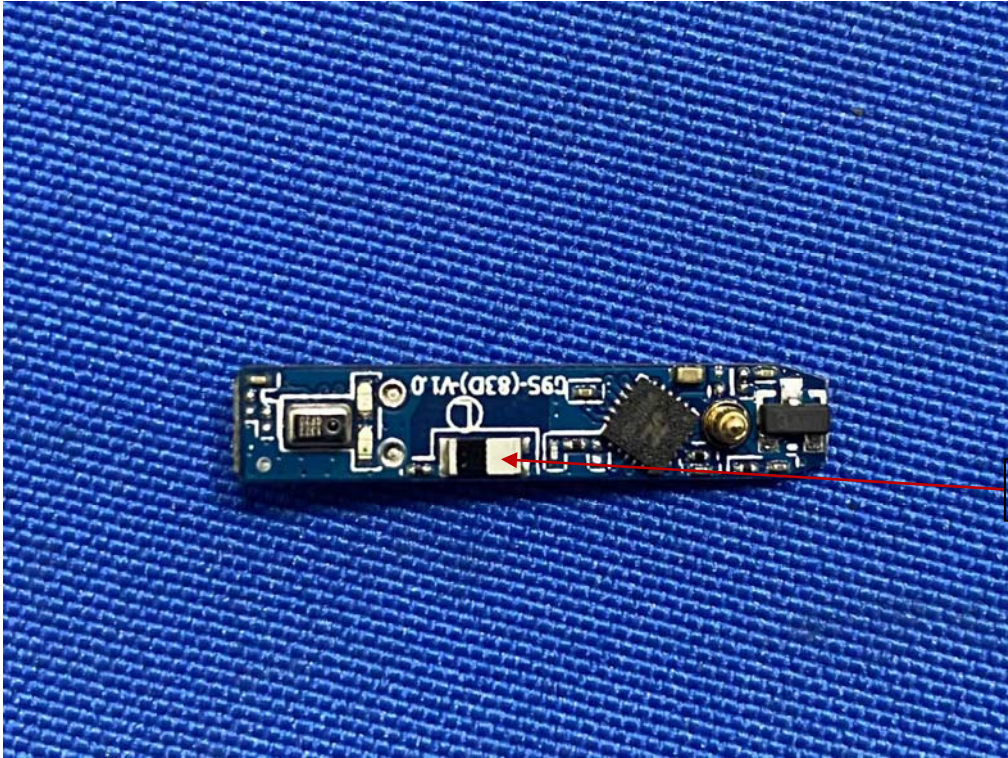

# Internal Photos

Model No: E9

BT Antenna