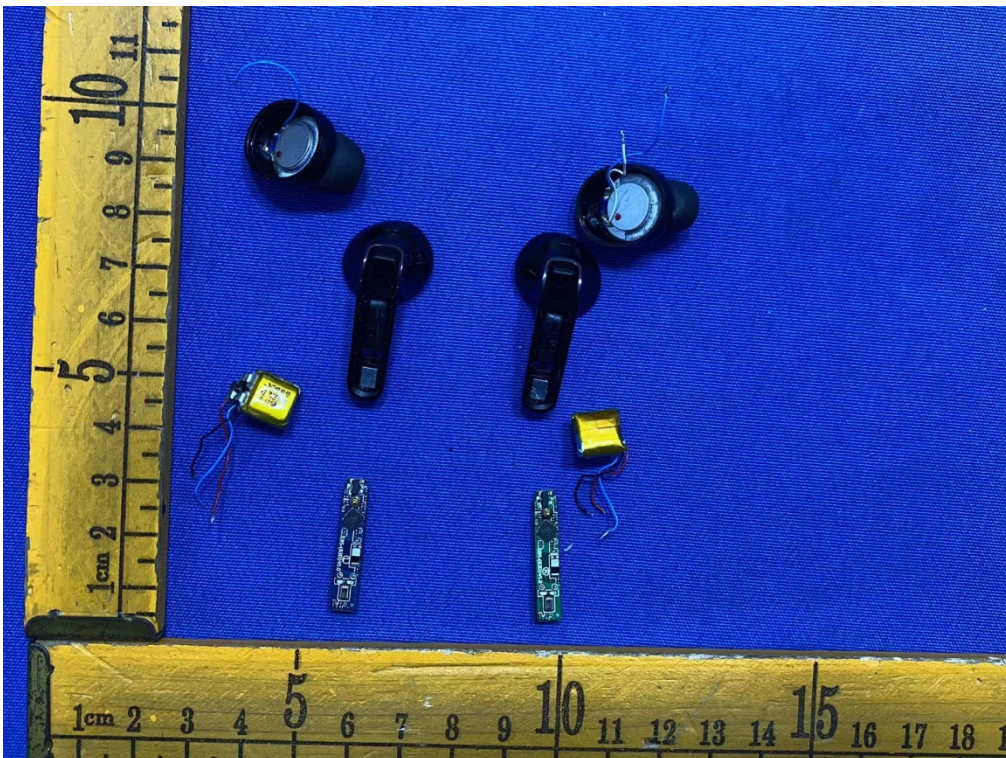

# Internal Photos

Model No: E9

BT Antenna