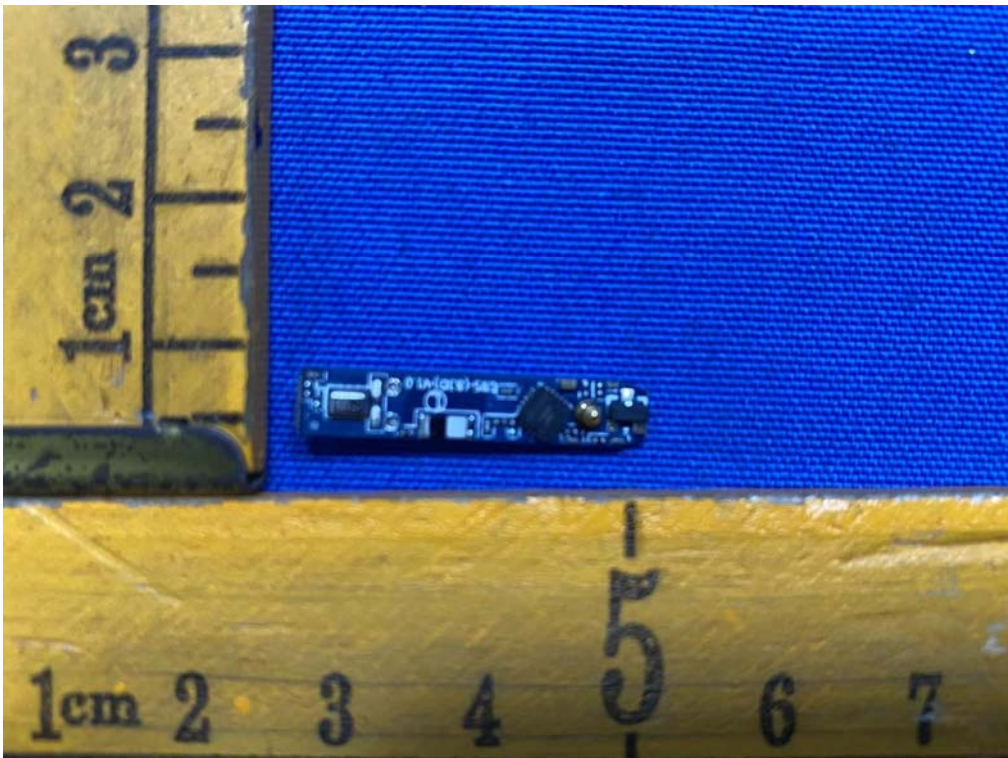

# Internal Photos

Model No: E9

BT Antenna