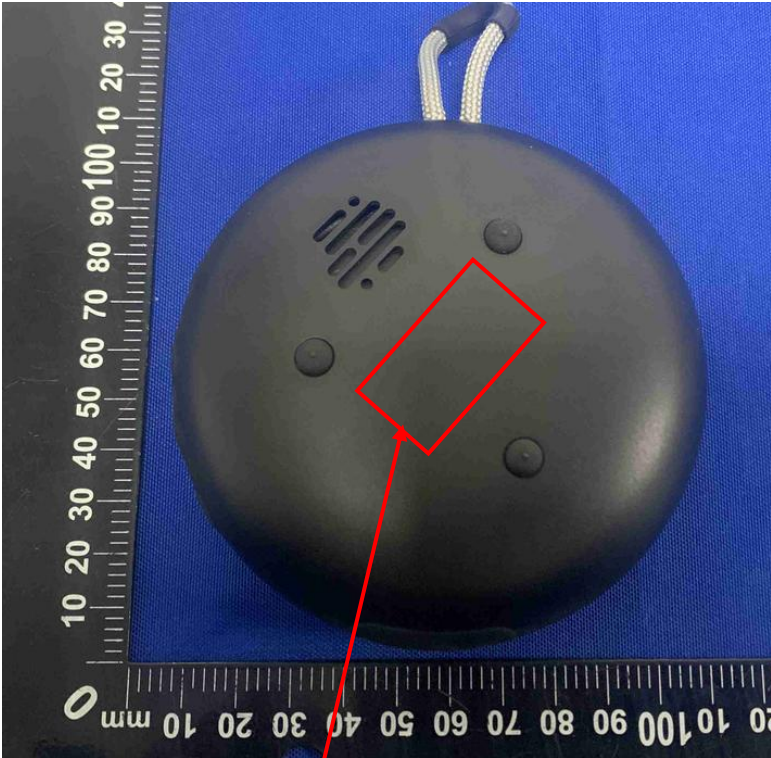

**Label Artwork and Location**

**Model: B1**

**Label:**

**Bluetooth speaker  
Model: B1  
FCC ID: 2AQ2W-B1**

**Size: L\*W= 20\*10mm**

**Location**