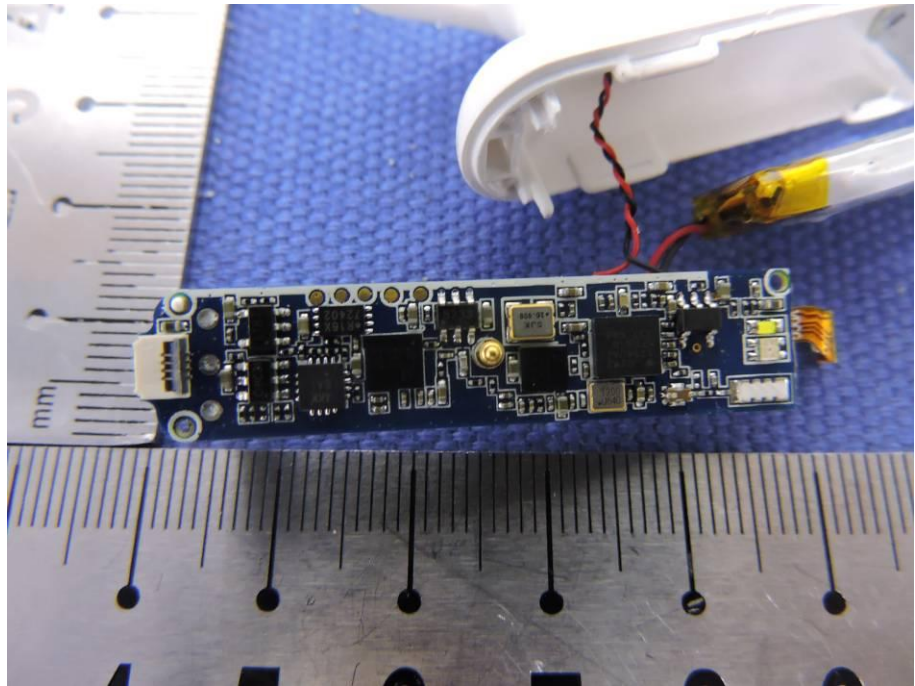

FCC ID: 2AQ2G-WT2

FCC ID: 2AQ2G-WT2

FCC ID: 2AQ2G-WT2

BT Antenna