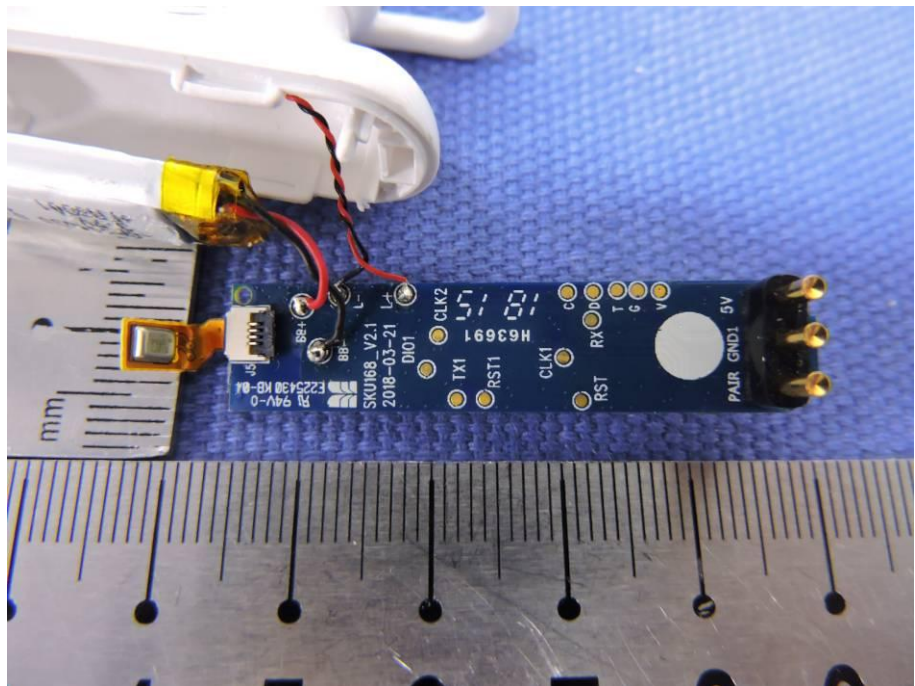

FCC ID: 2AQ2G-WT2

FCC ID: 2AQ2G-WT2

FCC ID: 2AQ2G-WT2

BT Antenna