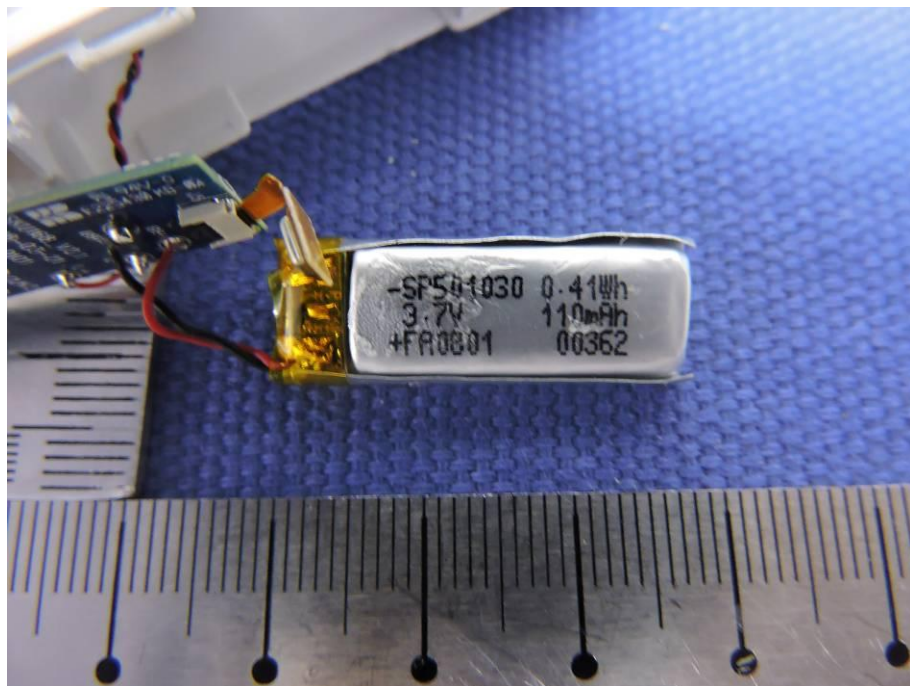

FCC ID: 2AQ2G-WT2

FCC ID: 2AQ2G-WT2

FCC ID: 2AQ2G-WT2

BT Antenna