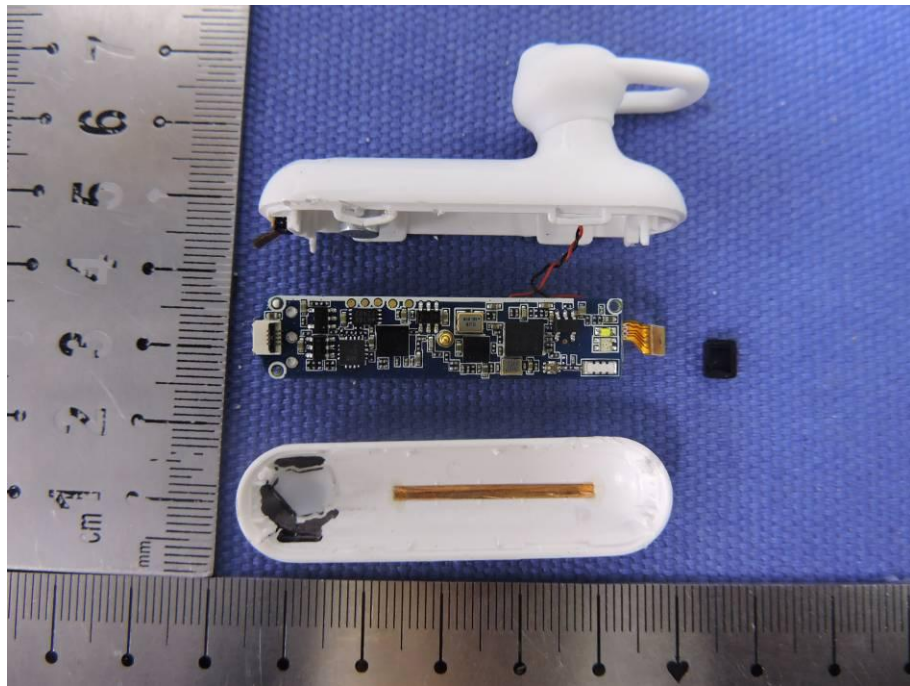

FCC ID: 2AQ2G-WT2

FCC ID: 2AQ2G-WT2

FCC ID: 2AQ2G-WT2

BT Antenna