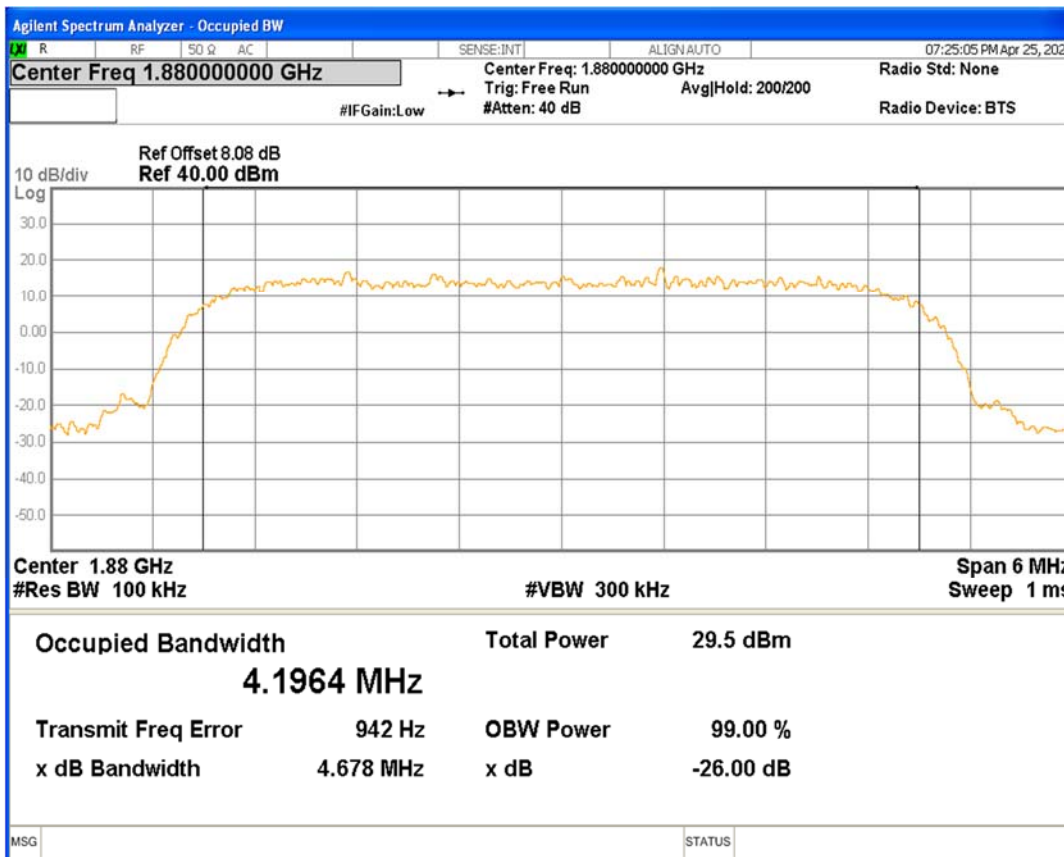

HSDPA Band2 Subtest1 Channel=9262

HSDPA Band2 Subtest1 Channel=9400

HSDPA Band2 Subtest1 Channel=9538

HSUPA Band2 Subtest1 Channel=9262

HSUPA Band2 Subtest1 Channel=9400

HSUPA Band2 Subtest1 Channel=9538

WCDMA Band2 Channel=9262