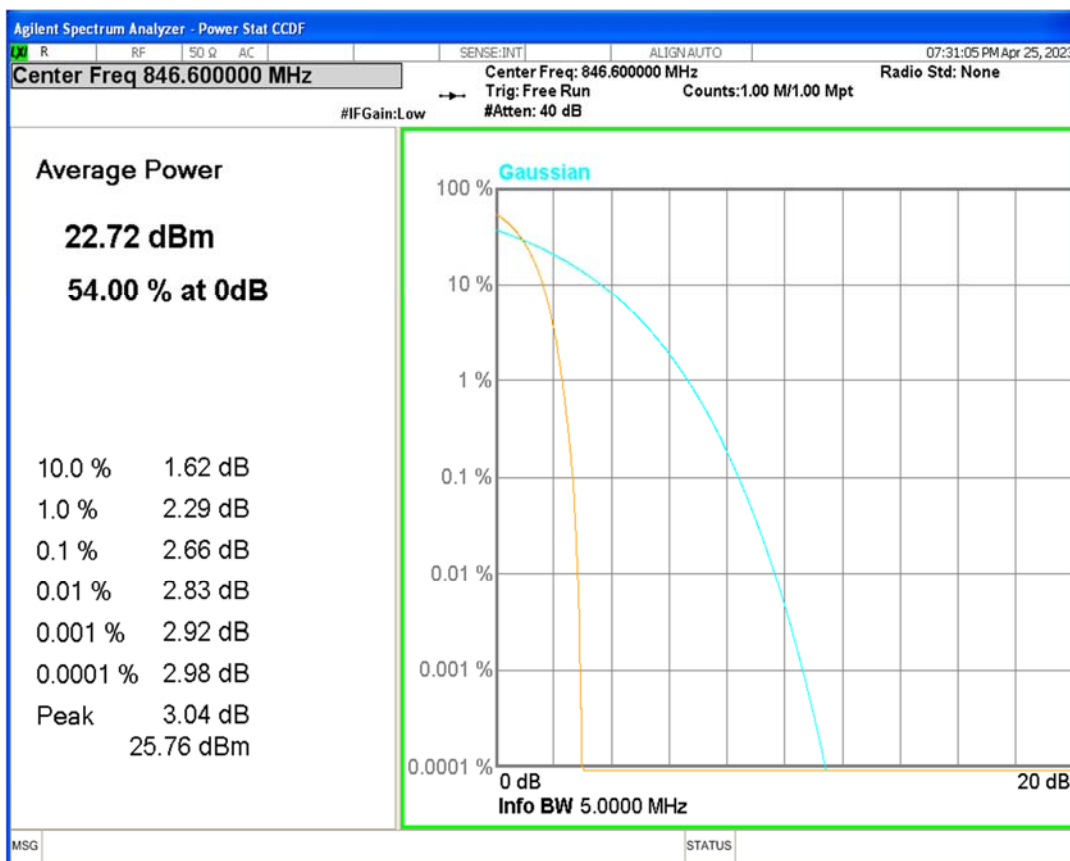

HSUPA Band5 Subtest1 Channel=4233

WCDMA Band5 Channel=4132

WCDMA Band5 Channel=4182

WCDMA Band5 Channel=4233

04 Occupied bandwidth

Band	Channel	Frequency (MHz)	99% OBW (kHz)	-26dB EBW (kHz)	Verdict
HSDPA Band2 Subtest1	9262	1852.4	4193.186	4713.838	PASS
HSDPA Band2 Subtest1	9400	1880	4181.913	4715.743	PASS
HSDPA Band2 Subtest1	9538	1907.6	4182.945	4687.960	PASS
HSUPA Band2 Subtest1	9262	1852.4	4190.885	4722.931	PASS
HSUPA Band2 Subtest1	9400	1880	4196.397	4677.503	PASS
HSUPA Band2 Subtest1	9538	1907.6	4174.619	4691.956	PASS
WCDMA Band2	9262	1852.4	4175.342	4703.578	PASS
WCDMA Band2	9400	1880	4184.787	4701.579	PASS
WCDMA Band2	9538	1907.6	4171.959	4723.344	PASS
HSDPA Band5 Subtest1	4132	826.4	4184.119	4719.022	PASS
HSDPA Band5 Subtest1	4182	836.4	4183.656	4695.006	PASS
HSDPA Band5 Subtest1	4233	846.6	4199.022	4717.266	PASS
HSUPA Band5 Subtest1	4132	826.4	4191.389	4727.701	PASS
HSUPA Band5 Subtest1	4182	836.4	4199.696	4708.313	PASS
HSUPA Band5 Subtest1	4233	846.6	4189.354	4724.329	PASS
WCDMA Band5	4132	826.4	4191.402	4736.095	PASS
WCDMA Band5	4182	836.4	4185.522	4692.997	PASS
WCDMA Band5	4233	846.6	4203.849	4725.744	PASS