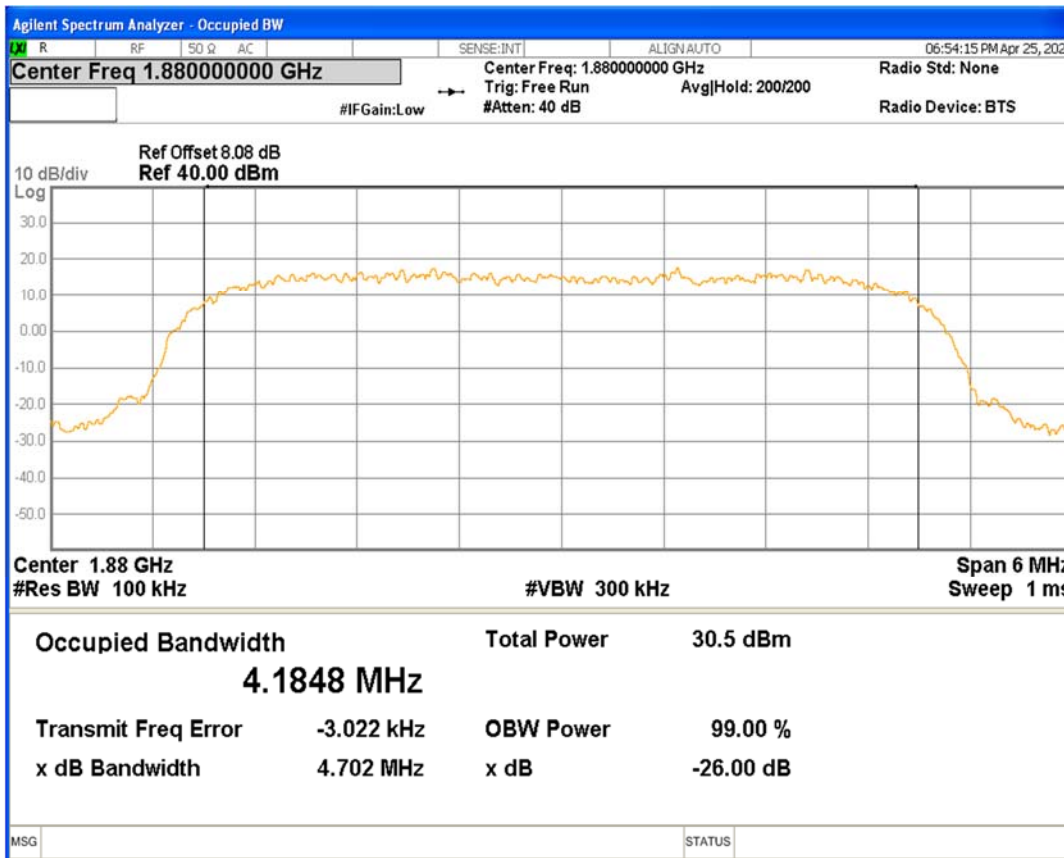

WCDMA Band2 Channel=9538