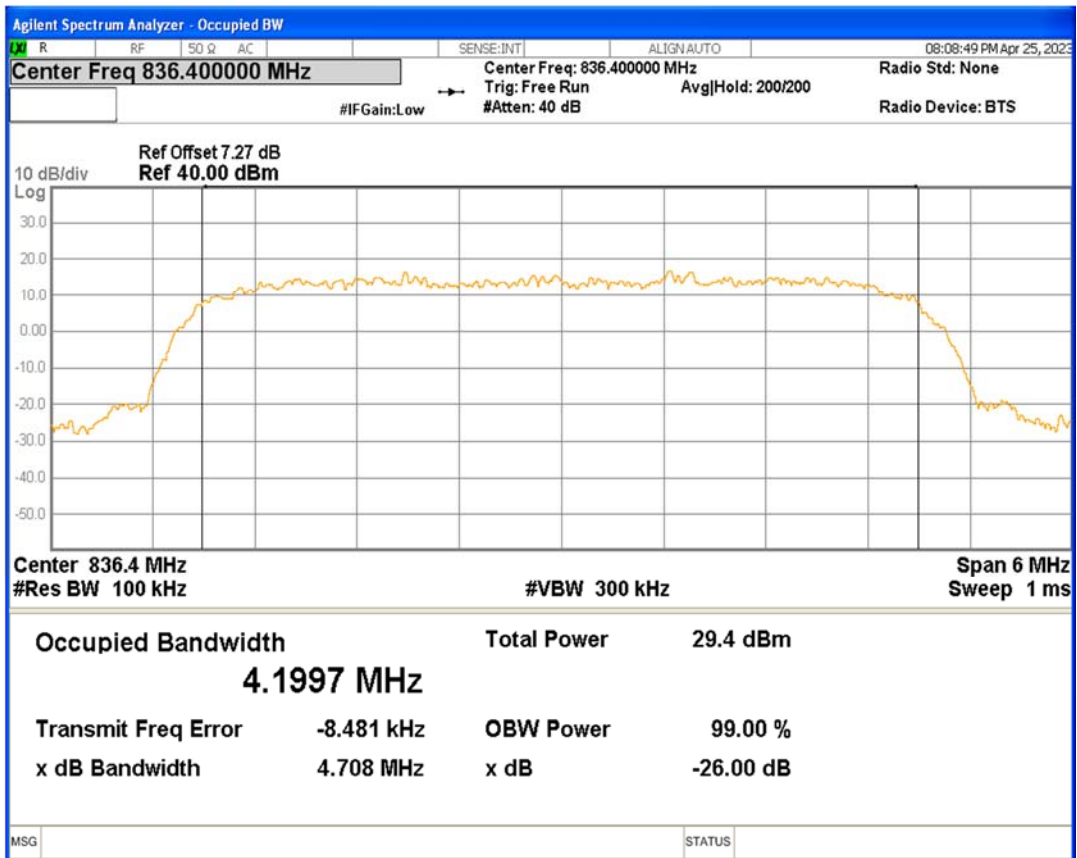

WCDMA Band2 Channel=9400

WCDMA Band2 Channel=9538

HSDPA Band5 Subtest1 Channel=4132

HSDPA Band5 Subtest1 Channel=4182

HSDPA Band5 Subtest1 Channel=4233

HSUPA Band5 Subtest1 Channel=4132

HSUPA Band5 Subtest1 Channel=4182