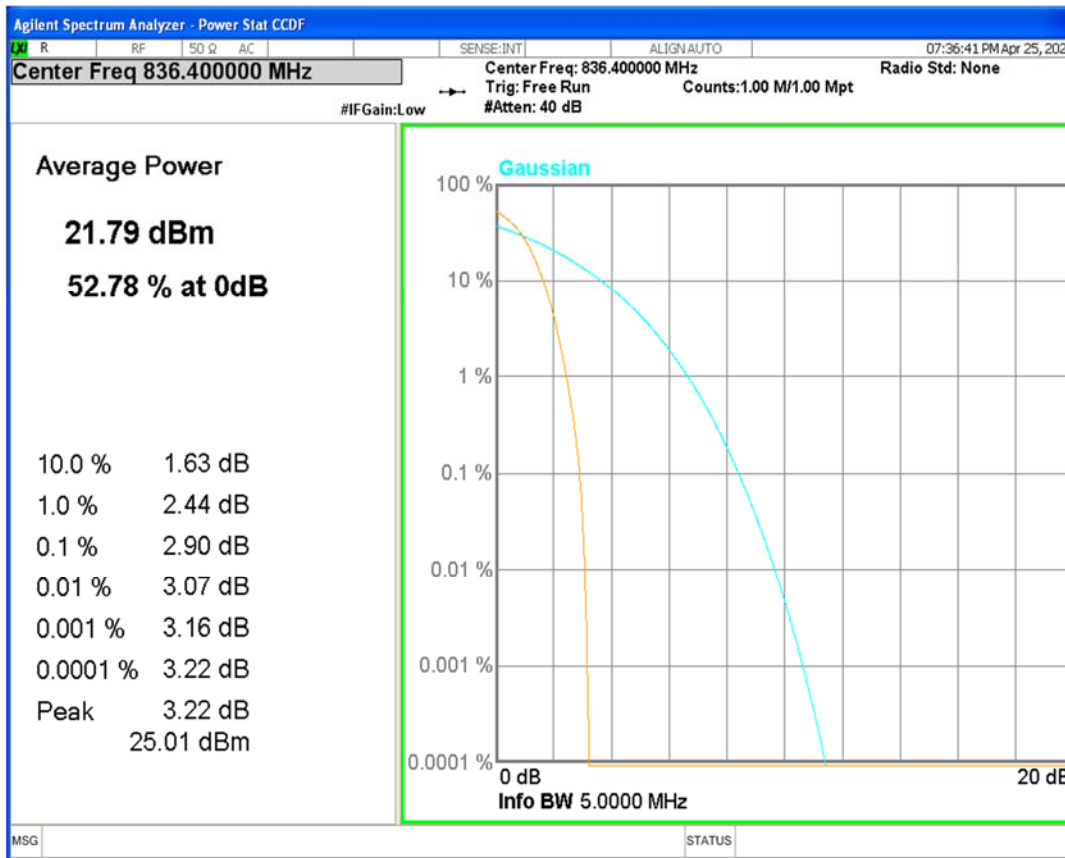

WCDMA Band2 Channel=9400

WCDMA Band2 Channel=9538

HSDPA Band5 Subtest1 Channel=4132

HSDPA Band5 Subtest1 Channel=4182

HSDPA Band5 Subtest1 Channel=4233

HSUPA Band5 Subtest1 Channel=4132

HSUPA Band5 Subtest1 Channel=4182