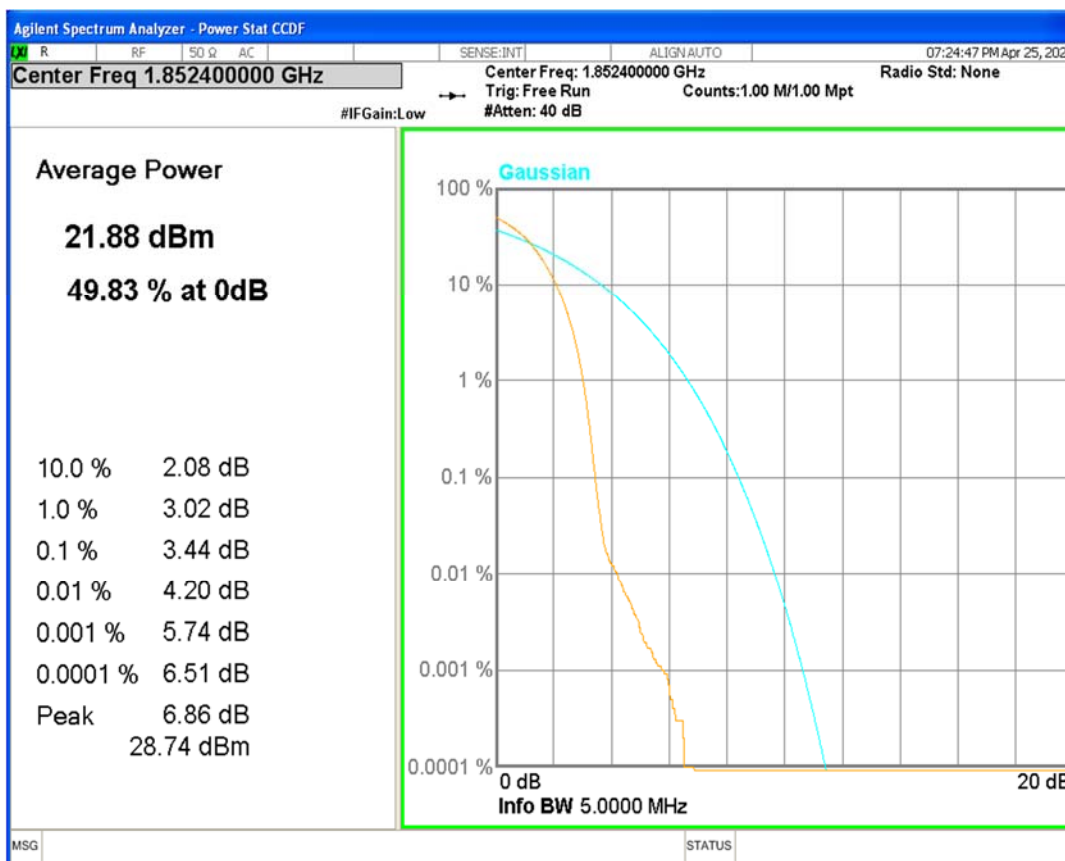

HSDPA Band2 Subtest1 Channel=9262

HSDPA Band2 Subtest1 Channel=9400

HSDPA Band2 Subtest1 Channel=9538

HSUPA Band2 Subtest1 Channel=9262

HSUPA Band2 Subtest1 Channel=9400

HSUPA Band2 Subtest1 Channel=9538

WCDMA Band2 Channel=9262