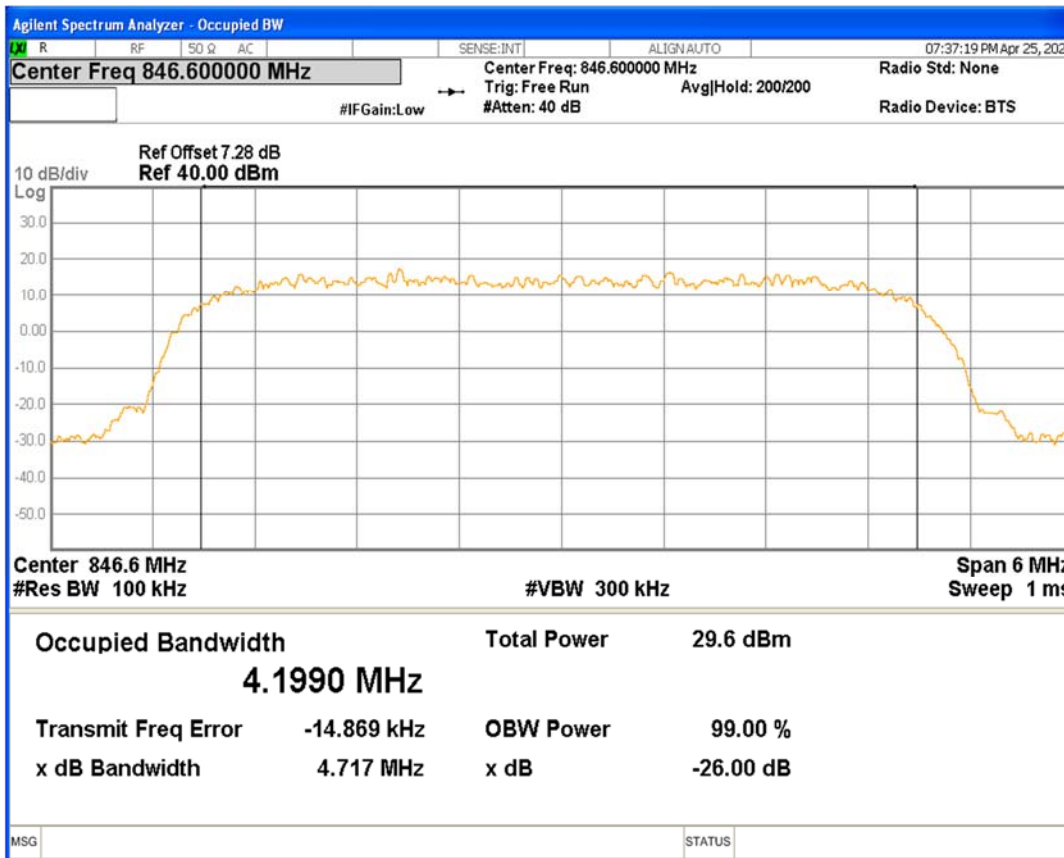

WCDMA Band2 Channel=9400

WCDMA Band2 Channel=9538

HSDPA Band5 Subtest1 Channel=4132

HSDPA Band5 Subtest1 Channel=4182

HSDPA Band5 Subtest1 Channel=4233

HSUPA Band5 Subtest1 Channel=4132

HSUPA Band5 Subtest1 Channel=4182