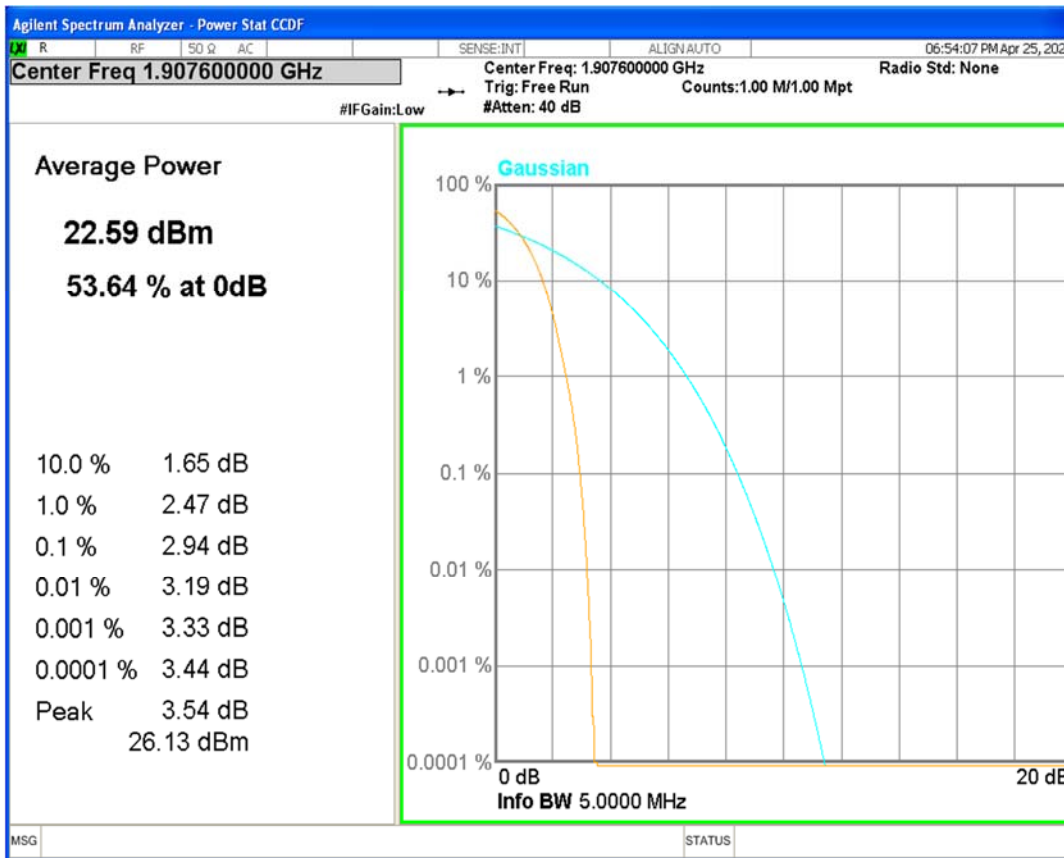

WCDMA Band2 Channel=9538