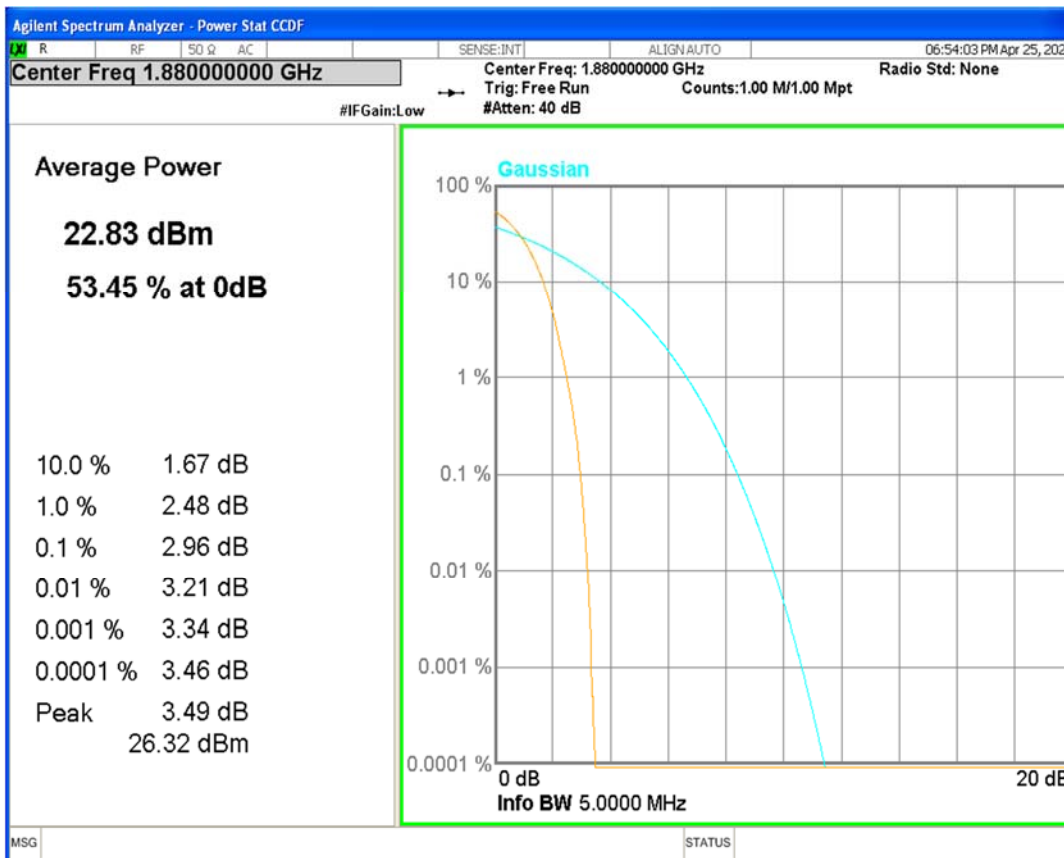

WCDMA Band2 Channel=9400