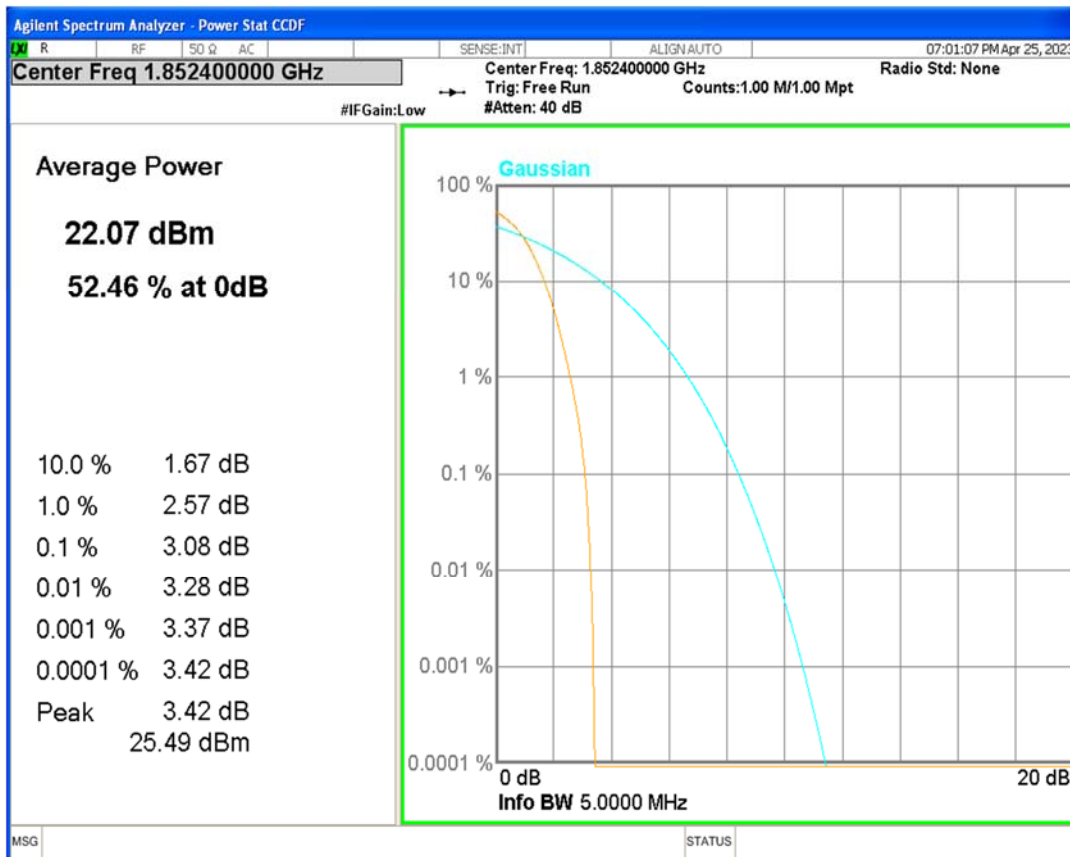

03 Peak-to-Average Ratio

Band	Channel	Frequency (MHz)	Result (dB)	high Limit (dB)	Verdict
HSDPA Band2 Subtest1	9262	1852.4	3.08	13	PASS
HSDPA Band2 Subtest1	9400	1880	3.03	13	PASS
HSDPA Band2 Subtest1	9538	1907.6	3.01	13	PASS
HSUPA Band2 Subtest1	9262	1852.4	3.44	13	PASS
HSUPA Band2 Subtest1	9400	1880	3.38	13	PASS
HSUPA Band2 Subtest1	9538	1907.6	3.37	13	PASS
WCDMA Band2	9262	1852.4	2.96	13	PASS
WCDMA Band2	9400	1880	2.96	13	PASS
WCDMA Band2	9538	1907.6	2.94	13	PASS
HSDPA Band5 Subtest1	4132	826.4	2.91	13	PASS
HSDPA Band5 Subtest1	4182	836.4	2.90	13	PASS
HSDPA Band5 Subtest1	4233	846.6	2.87	13	PASS
HSUPA Band5 Subtest1	4132	826.4	3.32	13	PASS
HSUPA Band5 Subtest1	4182	836.4	3.28	13	PASS
HSUPA Band5 Subtest1	4233	846.6	3.36	13	PASS
WCDMA Band5	4132	826.4	2.75	13	PASS
WCDMA Band5	4182	836.4	2.73	13	PASS
WCDMA Band5	4233	846.6	2.66	13	PASS

HSDPA Band2 Subtest1 Channel=9262