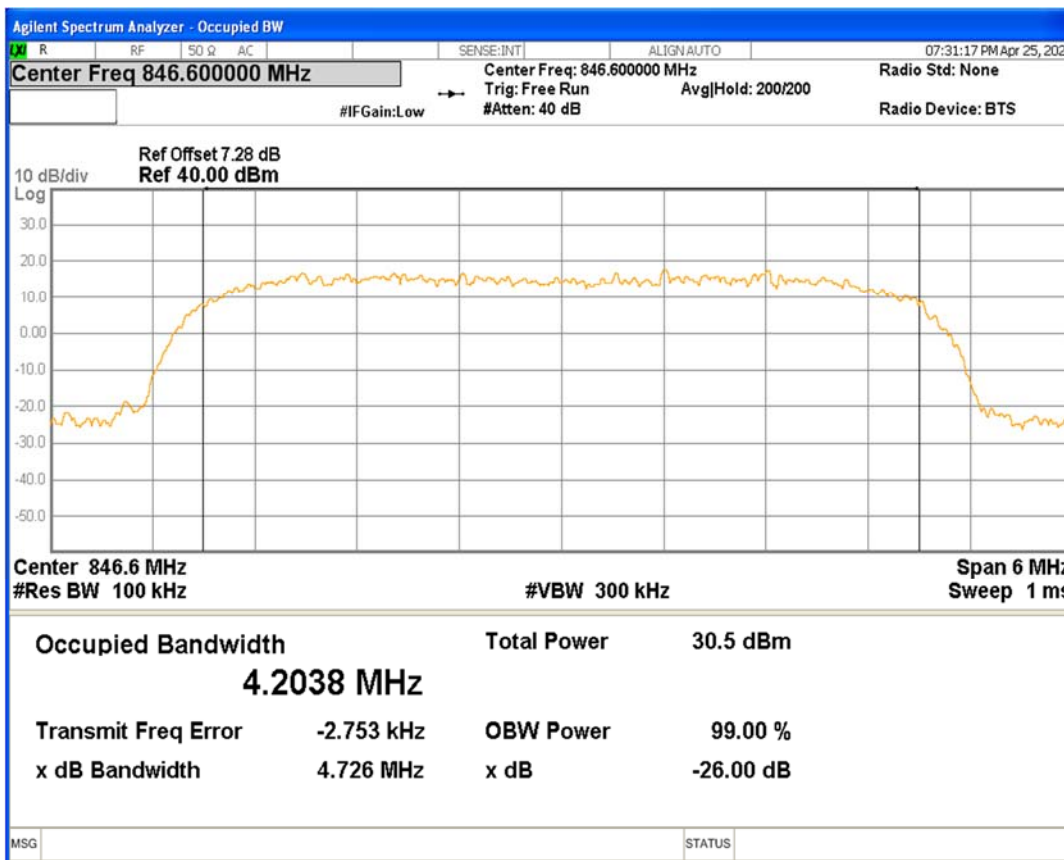

HSUPA Band5 Subtest1 Channel=4233

WCDMA Band5 Channel=4132

WCDMA Band5 Channel=4182

WCDMA Band5 Channel=4233

05 Band edge

Band	Channel	Frequency (MHz)	Spur Freq (MHz)	Spur Level (dBm)	Limit (dBm)	Verdict
HSDPA Band2 Subtest1	9262	1852.4	1850.00	-23.77	-13	PASS
HSDPA Band2 Subtest1	9538	1907.6	1910.00	-23.42	-13	PASS
HSUPA Band2 Subtest1	9262	1852.4	1850.00	-23.81	-13	PASS
HSUPA Band2 Subtest1	9538	1907.6	1910.00	-22.94	-13	PASS
WCDMA Band2	9262	1852.4	1850.00	-21.67	-13	PASS
WCDMA Band2	9538	1907.6	1910.00	-22.59	-13	PASS
HSDPA Band5 Subtest1	4132	826.4	824.00	-23.47	-13	PASS
HSDPA Band5 Subtest1	4233	846.6	849.00	-23.75	-13	PASS
HSUPA Band5 Subtest1	4132	826.4	824.00	-23.06	-13	PASS
HSUPA Band5 Subtest1	4233	846.6	849.00	-23.49	-13	PASS
WCDMA Band5	4132	826.4	824.00	-20.99	-13	PASS
WCDMA Band5	4233	846.6	849.00	-22.08	-13	PASS