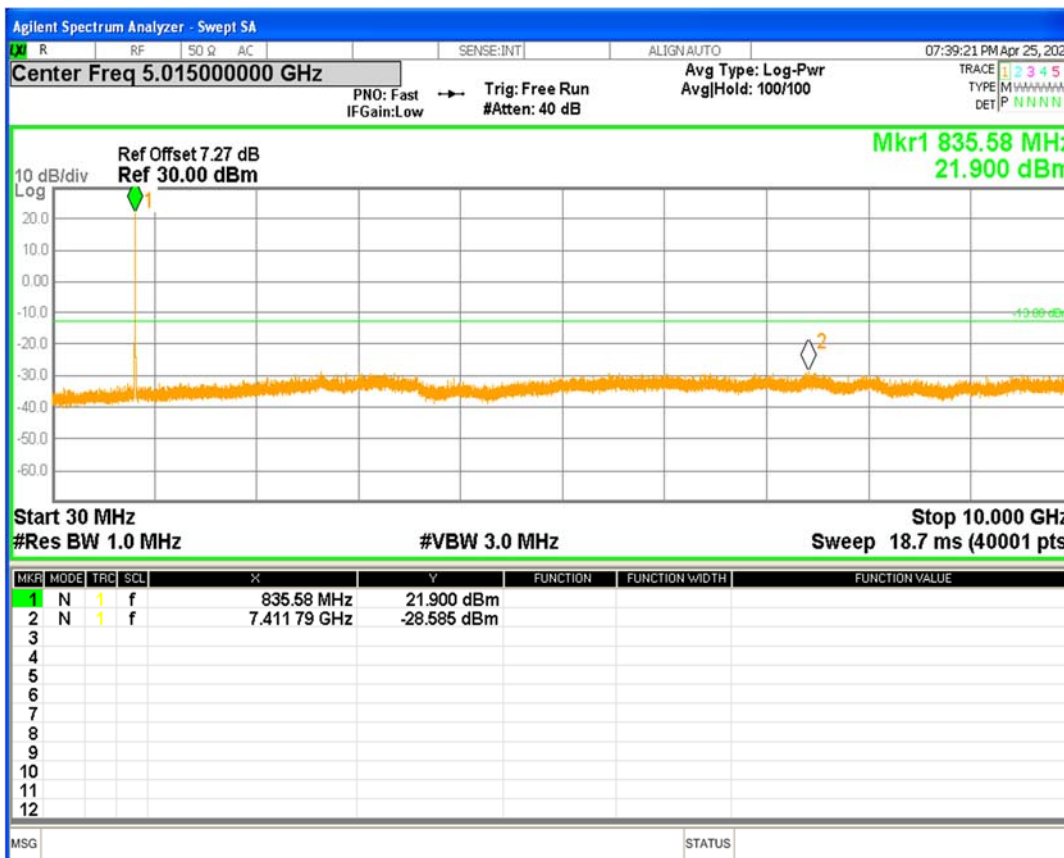

WCDMA Band2 Channel=9400

WCDMA Band2 Channel=9538

HSDPA Band5 Subtest1 Channel=4132

HSDPA Band5 Subtest1 Channel=4182

HSDPA Band5 Subtest1 Channel=4233

HSDPA Band5 Subtest2 Channel=4132

HSDPA Band5 Subtest2 Channel=4182