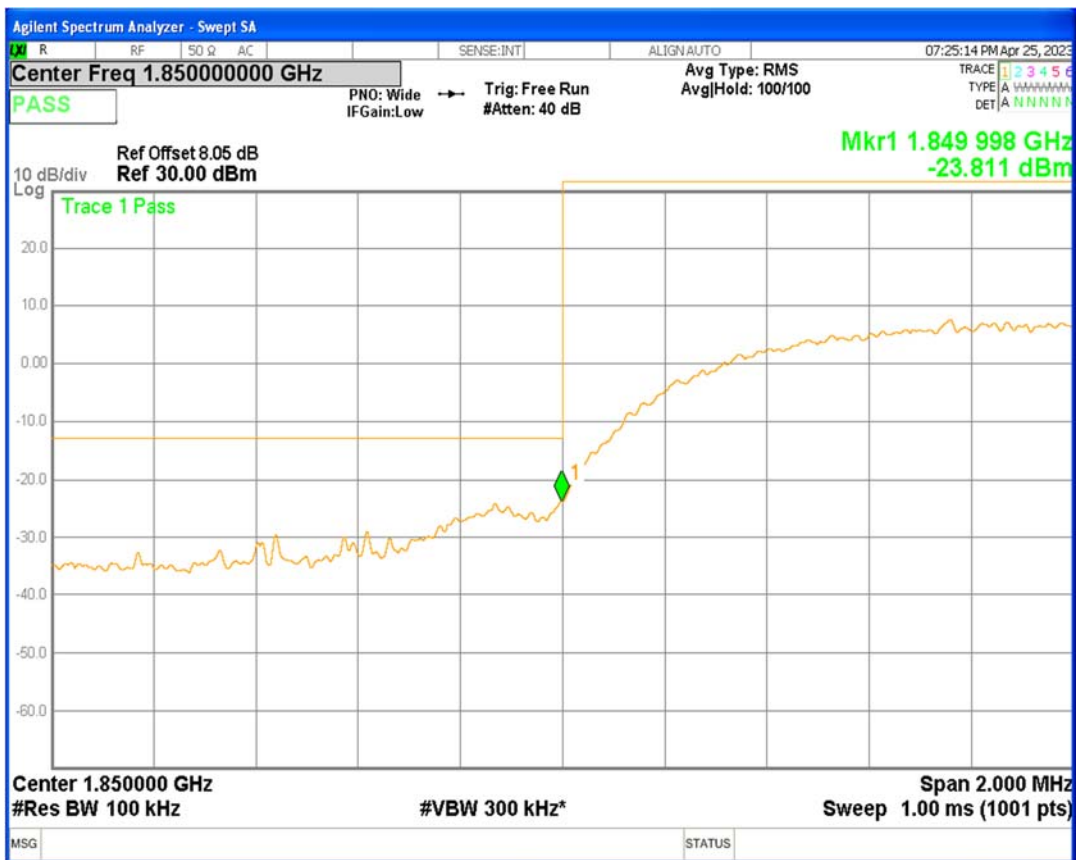

HSUPA Band5 Subtest1 Channel=4233

WCDMA Band5 Channel=4132

WCDMA Band5 Channel=4182

WCDMA Band5 Channel=4233

05 Band edge

Band	Channel	Frequency (MHz)	Spur Freq (MHz)	Spur Level (dBm)	Limit (dBm)	Verdict
HSDPA Band2 Subtest1	9262	1852.4	1850.00	-23.77	-13	PASS
HSDPA Band2 Subtest1	9538	1907.6	1910.00	-23.42	-13	PASS
HSUPA Band2 Subtest1	9262	1852.4	1850.00	-23.81	-13	PASS
HSUPA Band2 Subtest1	9538	1907.6	1910.00	-22.94	-13	PASS
WCDMA Band2	9262	1852.4	1850.00	-21.67	-13	PASS
WCDMA Band2	9538	1907.6	1910.00	-22.59	-13	PASS
HSDPA Band5 Subtest1	4132	826.4	824.00	-23.47	-13	PASS
HSDPA Band5 Subtest1	4233	846.6	849.00	-23.75	-13	PASS
HSUPA Band5 Subtest1	4132	826.4	824.00	-23.06	-13	PASS
HSUPA Band5 Subtest1	4233	846.6	849.00	-23.49	-13	PASS
WCDMA Band5	4132	826.4	824.00	-20.99	-13	PASS
WCDMA Band5	4233	846.6	849.00	-22.08	-13	PASS

HSDPA Band2 Subtest1 Channel=9262

HSDPA Band2 Subtest1 Channel=9538

HSUPA Band2 Subtest1 Channel=9262

HSUPA Band2 Subtest1 Channel=9538

WCDMA Band2 Channel=9262

WCDMA Band2 Channel=9538

HSDPA Band5 Subtest1 Channel=4132