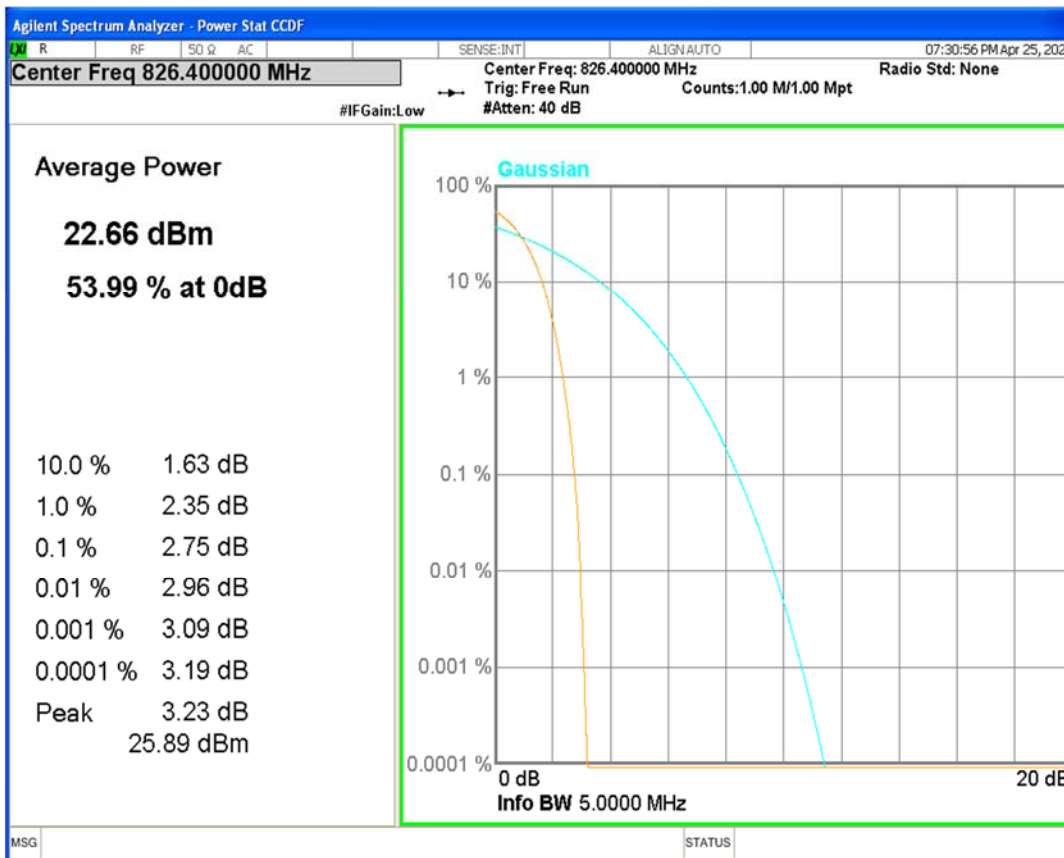

WCDMA Band5 Channel=4132