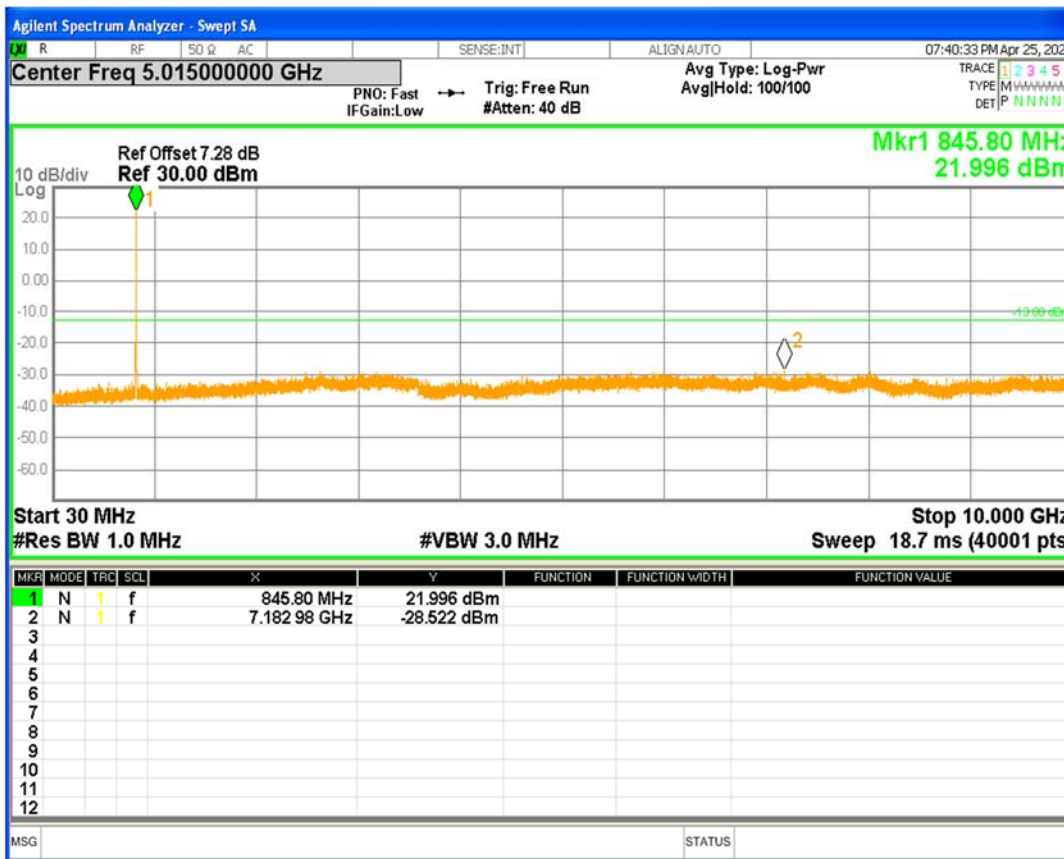

WCDMA Band2 Channel=9400

WCDMA Band2 Channel=9538

HSDPA Band5 Subtest1 Channel=4132

HSDPA Band5 Subtest1 Channel=4182

HSDPA Band5 Subtest1 Channel=4233

HSDPA Band5 Subtest2 Channel=4132

HSDPA Band5 Subtest2 Channel=4182