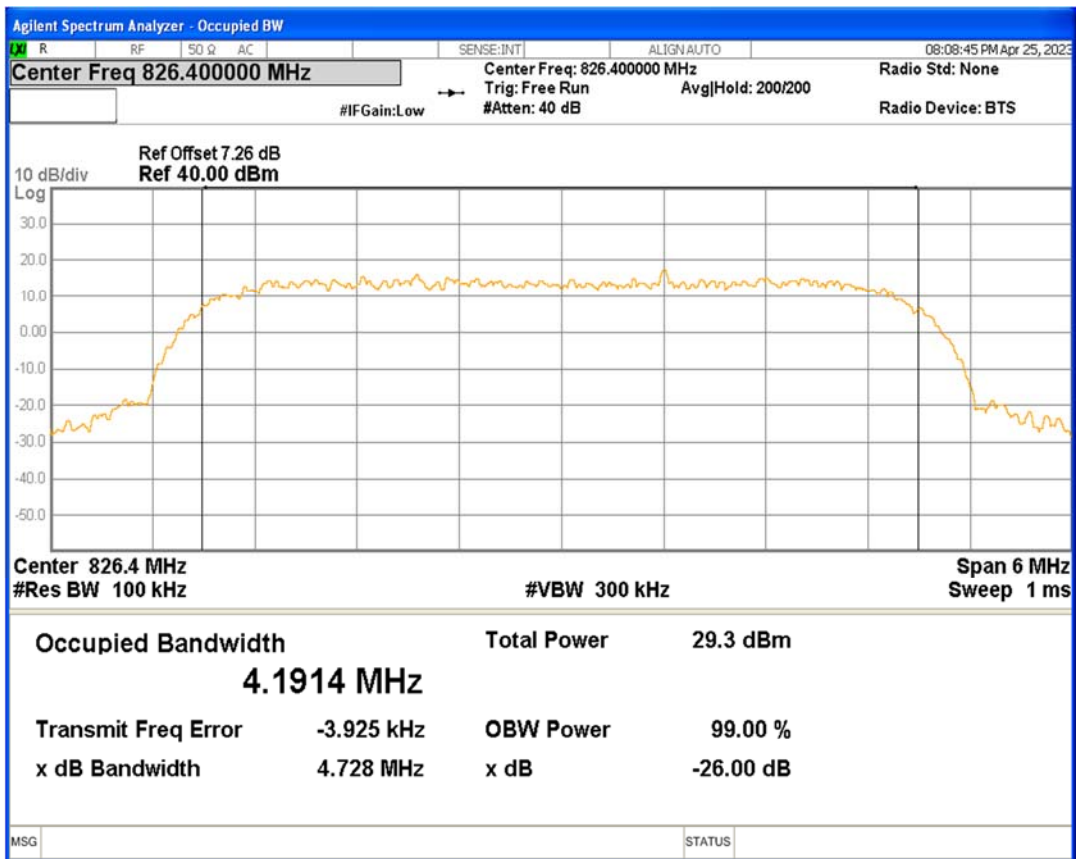

WCDMA Band2 Channel=9400

WCDMA Band2 Channel=9538

HSDPA Band5 Subtest1 Channel=4132

HSDPA Band5 Subtest1 Channel=4182

HSDPA Band5 Subtest1 Channel=4233

HSUPA Band5 Subtest1 Channel=4132

HSUPA Band5 Subtest1 Channel=4182