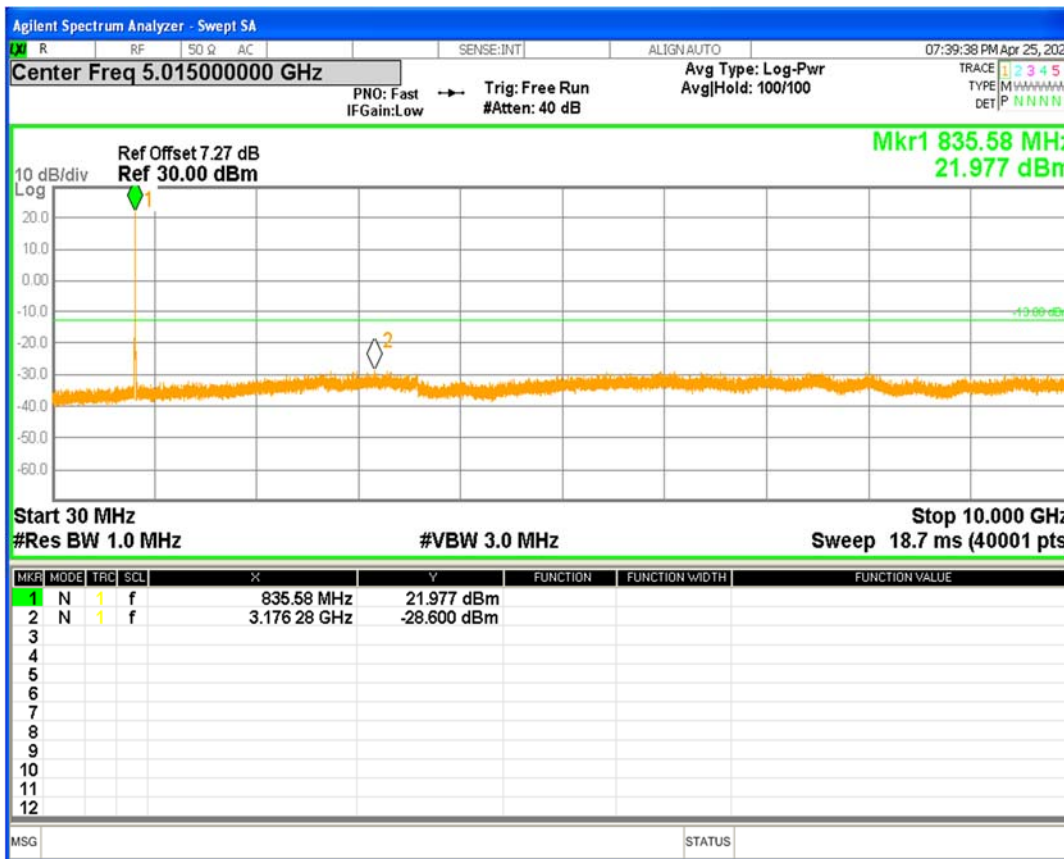

WCDMA Band2 Channel=9400

WCDMA Band2 Channel=9538

HSDPA Band5 Subtest1 Channel=4132

HSDPA Band5 Subtest1 Channel=4182

HSDPA Band5 Subtest1 Channel=4233

HSDPA Band5 Subtest2 Channel=4132

HSDPA Band5 Subtest2 Channel=4182