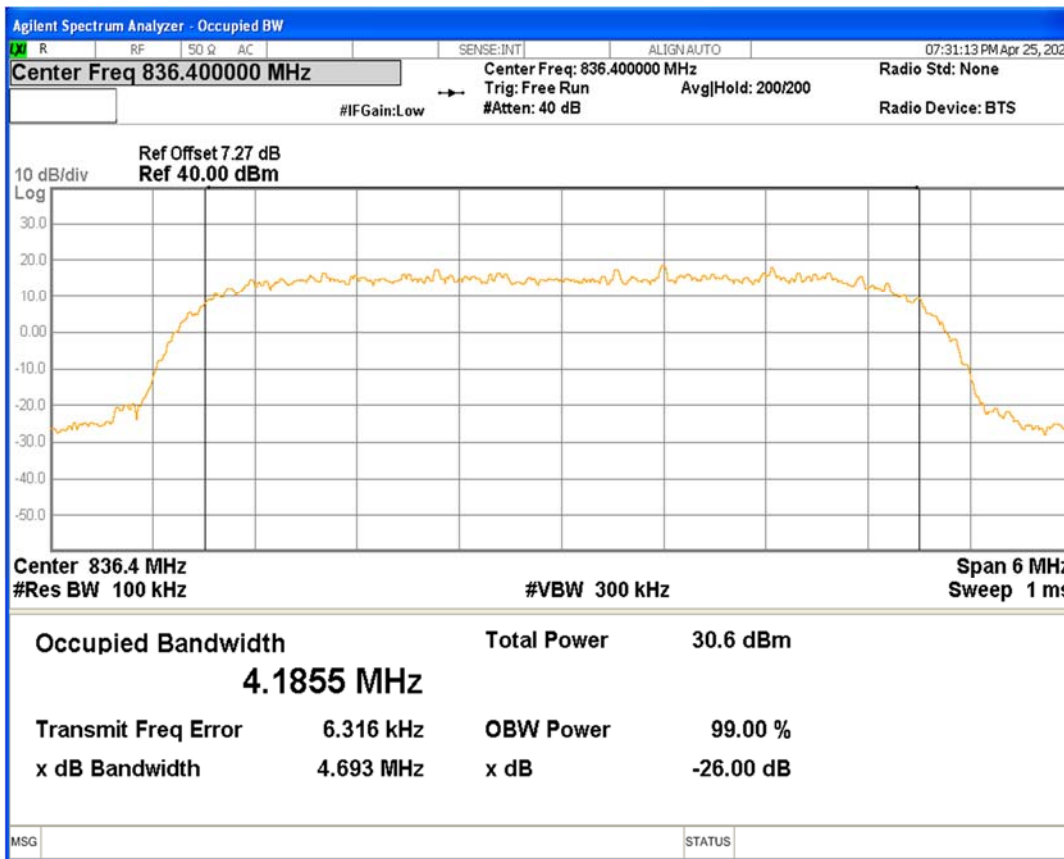

WCDMA Band5 Channel=4233