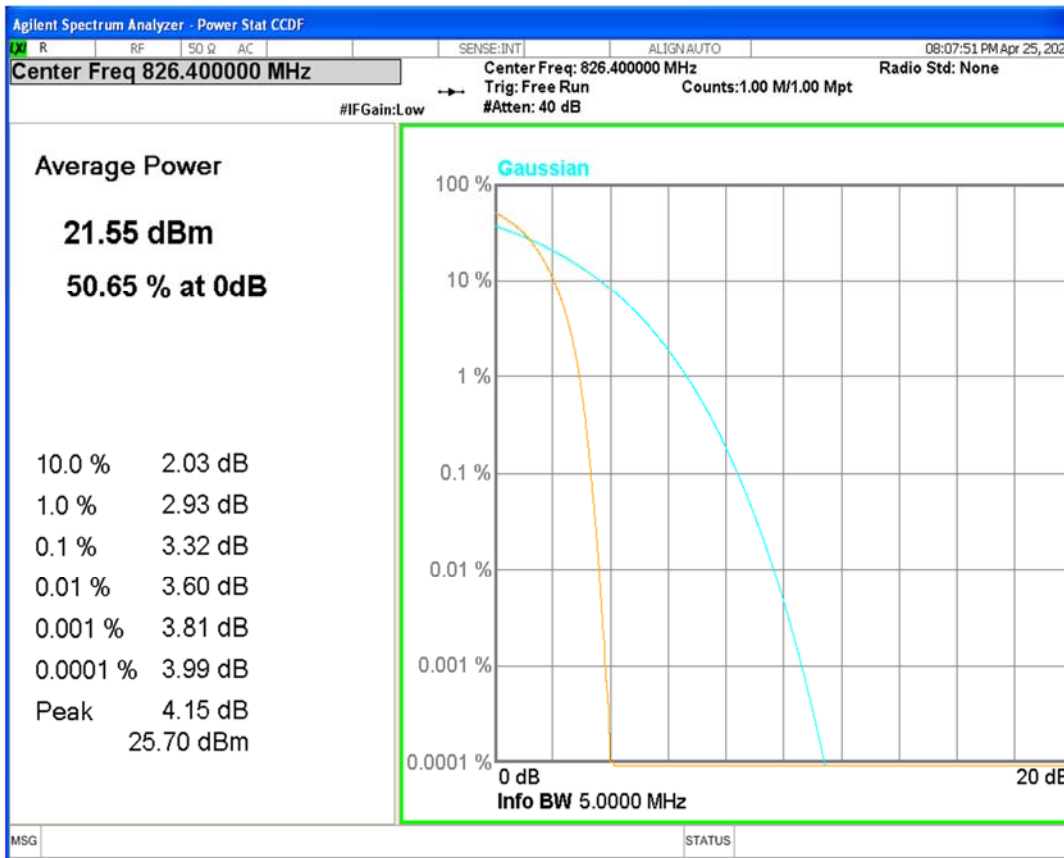

WCDMA Band2 Channel=9400

WCDMA Band2 Channel=9538

HSDPA Band5 Subtest1 Channel=4132

HSDPA Band5 Subtest1 Channel=4182

HSDPA Band5 Subtest1 Channel=4233

HSUPA Band5 Subtest1 Channel=4132

HSUPA Band5 Subtest1 Channel=4182