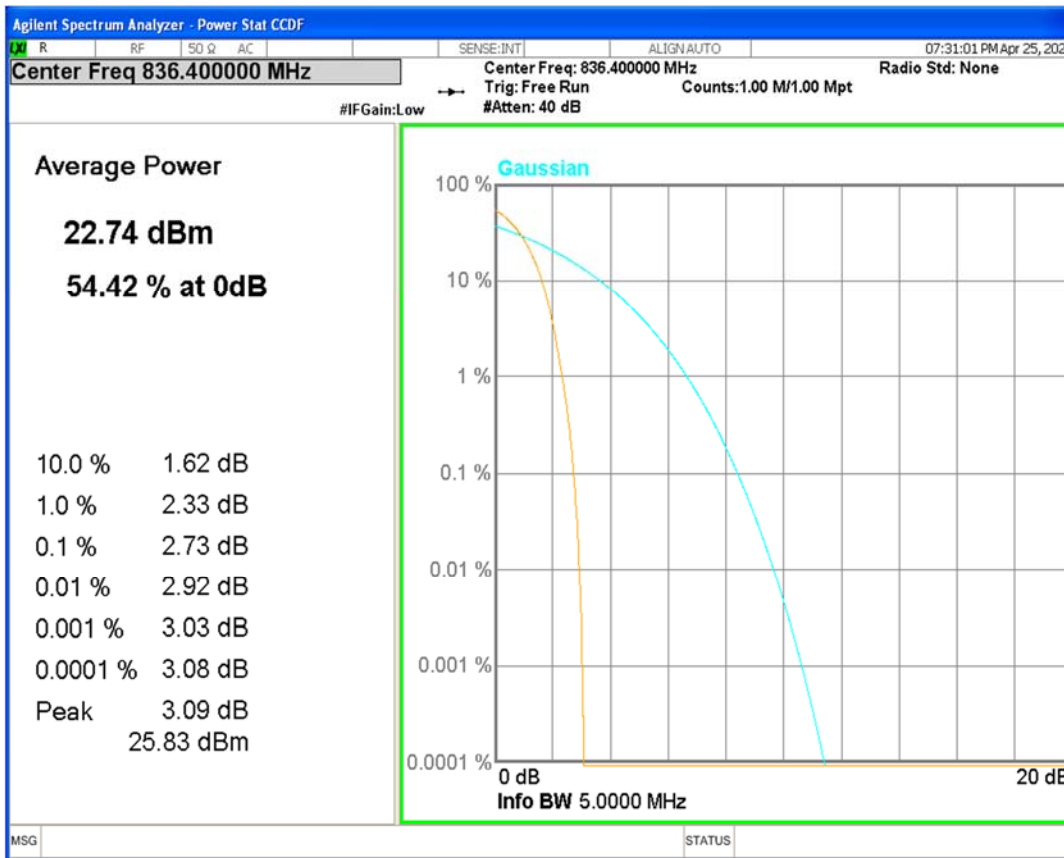

HSUPA Band5 Subtest1 Channel=4233

WCDMA Band5 Channel=4132

WCDMA Band5 Channel=4182

WCDMA Band5 Channel=4233

04 Occupied bandwidth

Band	Channel	Frequency (MHz)	99% OBW (kHz)	-26dB EBW (kHz)	Verdict
HSDPA Band2 Subtest1	9262	1852.4	4193.186	4713.838	PASS
HSDPA Band2 Subtest1	9400	1880	4181.913	4715.743	PASS
HSDPA Band2 Subtest1	9538	1907.6	4182.945	4687.960	PASS
HSUPA Band2 Subtest1	9262	1852.4	4190.885	4722.931	PASS
HSUPA Band2 Subtest1	9400	1880	4196.397	4677.503	PASS
HSUPA Band2 Subtest1	9538	1907.6	4174.619	4691.956	PASS
WCDMA Band2	9262	1852.4	4175.342	4703.578	PASS
WCDMA Band2	9400	1880	4184.787	4701.579	PASS
WCDMA Band2	9538	1907.6	4171.959	4723.344	PASS
HSDPA Band5 Subtest1	4132	826.4	4184.119	4719.022	PASS
HSDPA Band5 Subtest1	4182	836.4	4183.656	4695.006	PASS
HSDPA Band5 Subtest1	4233	846.6	4199.022	4717.266	PASS
HSUPA Band5 Subtest1	4132	826.4	4191.389	4727.701	PASS
HSUPA Band5 Subtest1	4182	836.4	4199.696	4708.313	PASS
HSUPA Band5 Subtest1	4233	846.6	4189.354	4724.329	PASS
WCDMA Band5	4132	826.4	4191.402	4736.095	PASS
WCDMA Band5	4182	836.4	4185.522	4692.997	PASS
WCDMA Band5	4233	846.6	4203.849	4725.744	PASS