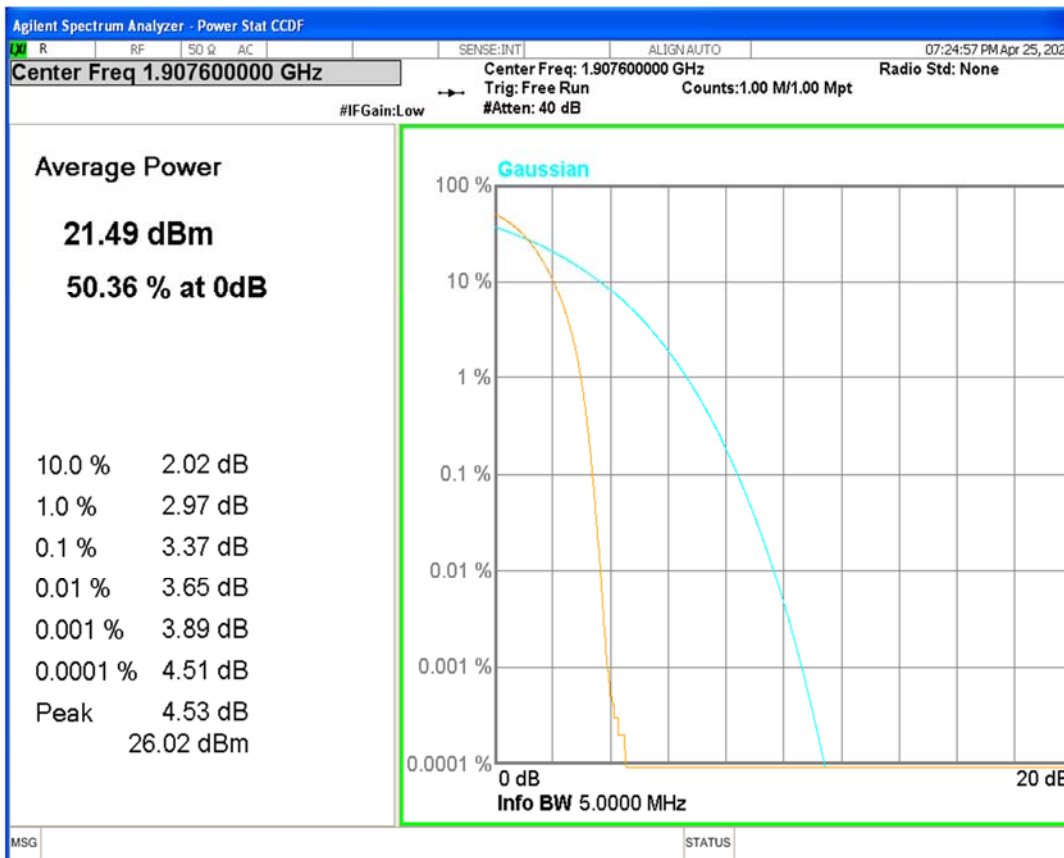

HSDPA Band2 Subtest1 Channel=9262

HSDPA Band2 Subtest1 Channel=9400

HSDPA Band2 Subtest1 Channel=9538

HSUPA Band2 Subtest1 Channel=9262

HSUPA Band2 Subtest1 Channel=9400

HSUPA Band2 Subtest1 Channel=9538

WCDMA Band2 Channel=9262