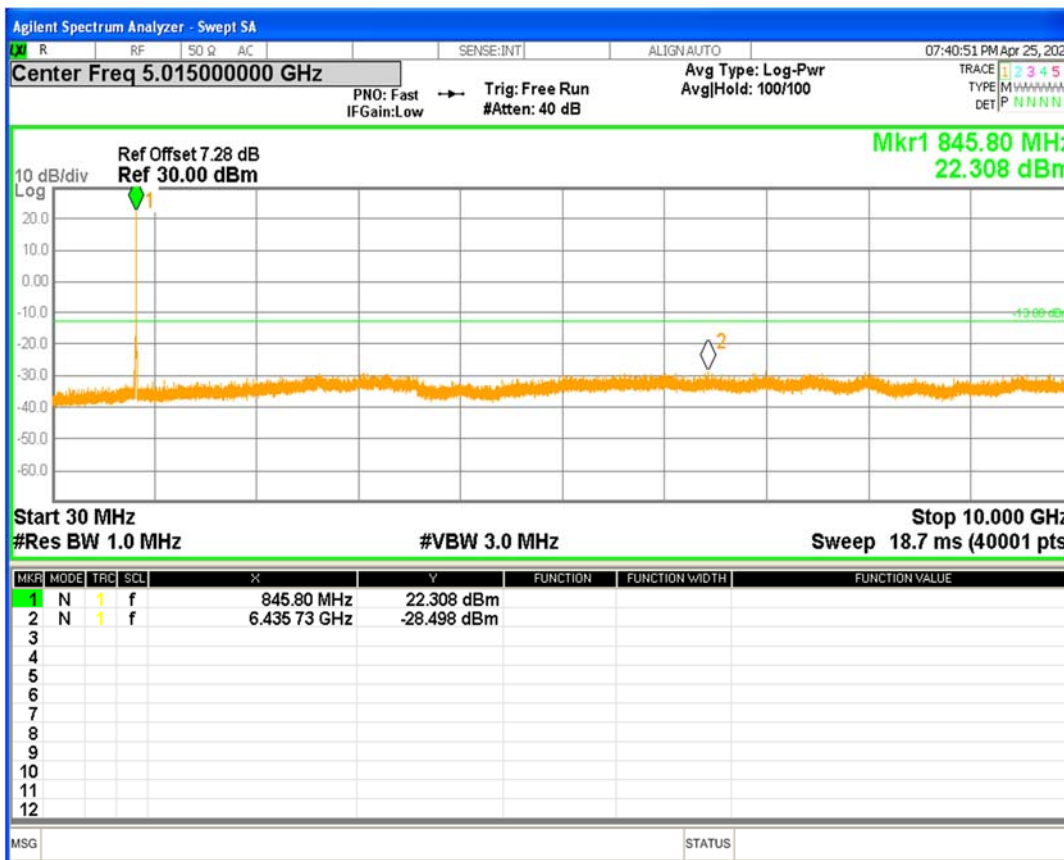

HSDPA Band5 Subtest2 Channel=4233