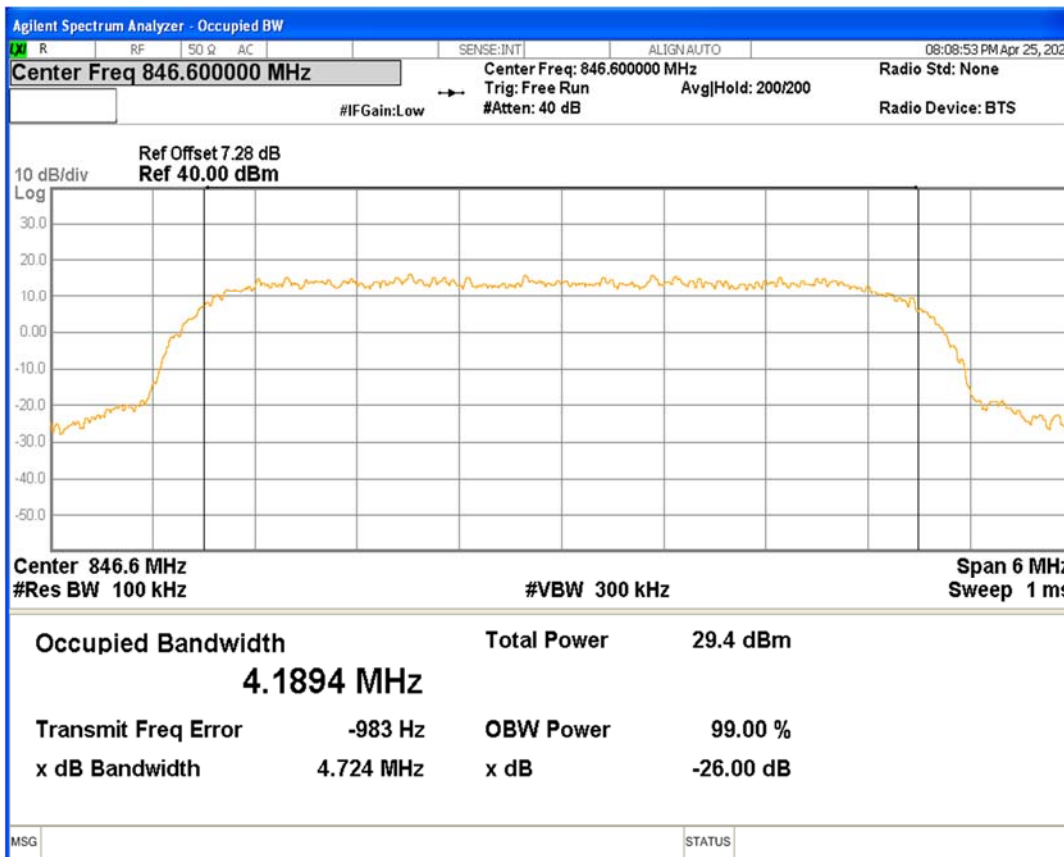

WCDMA Band5 Channel=4132