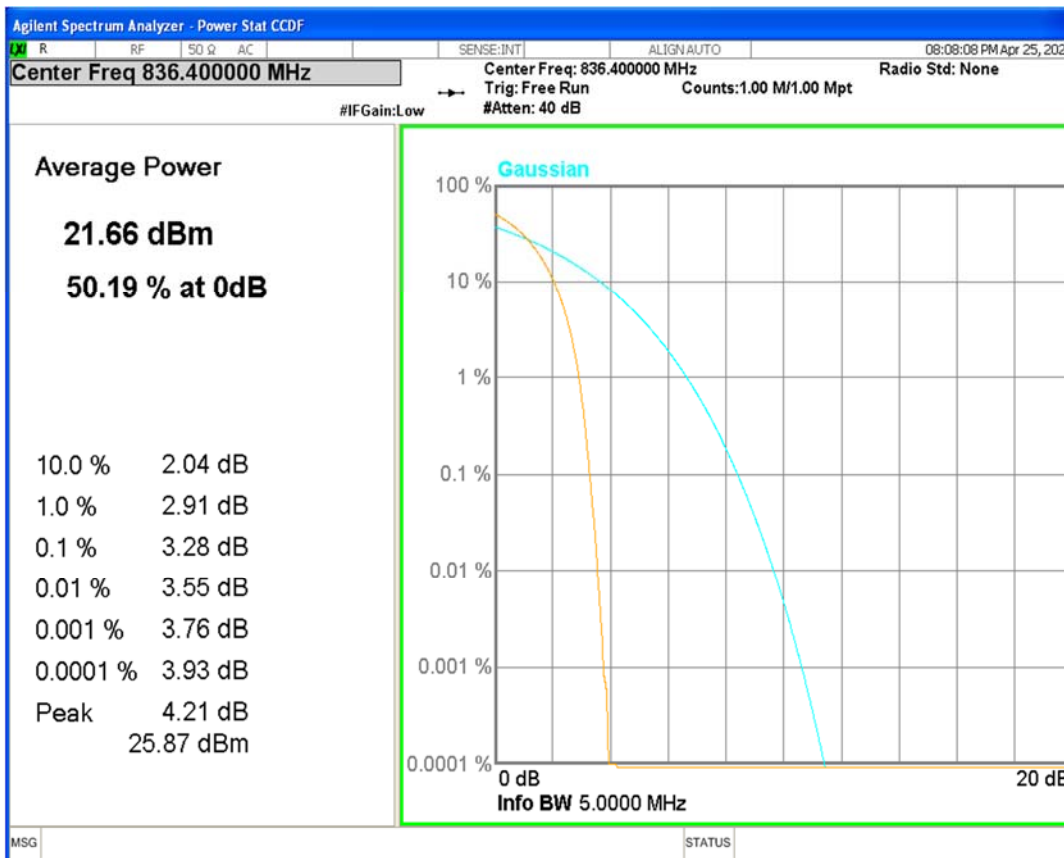

WCDMA Band2 Channel=9400

WCDMA Band2 Channel=9538

HSDPA Band5 Subtest1 Channel=4132

HSDPA Band5 Subtest1 Channel=4182

HSDPA Band5 Subtest1 Channel=4233

HSUPA Band5 Subtest1 Channel=4132

HSUPA Band5 Subtest1 Channel=4182