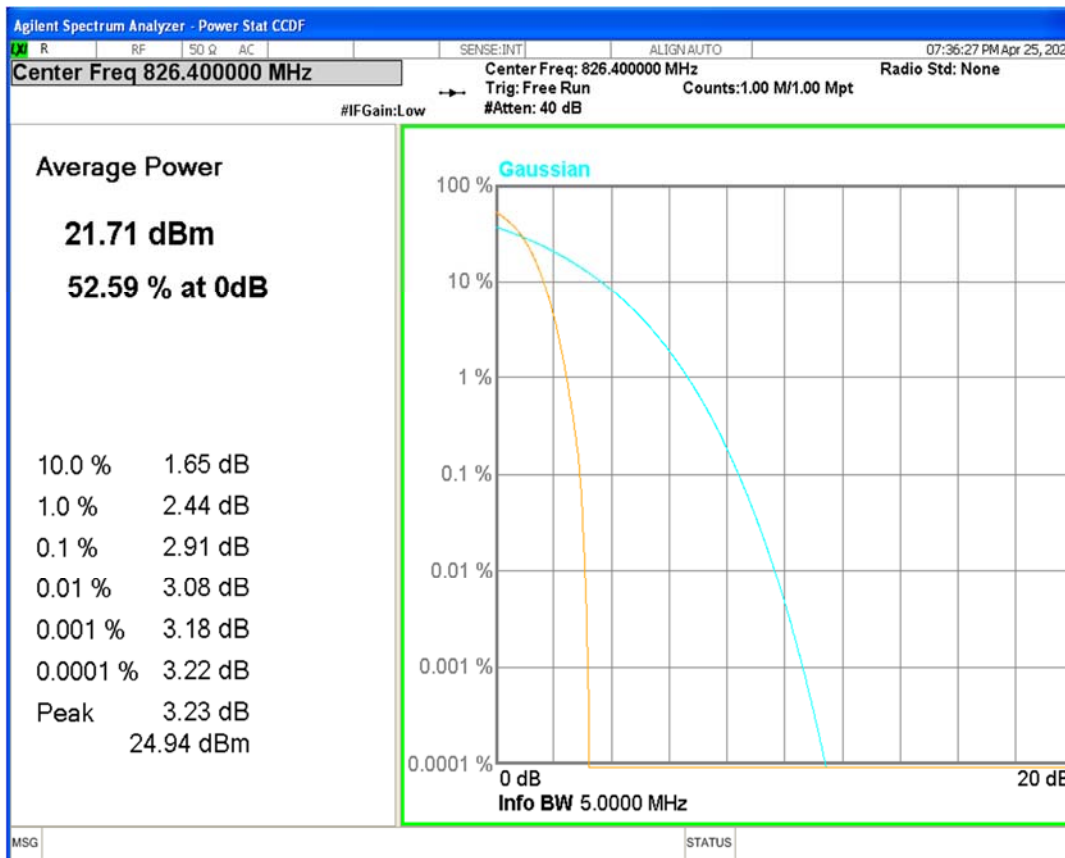

HSDPA Band5 Subtest1 Channel=4132