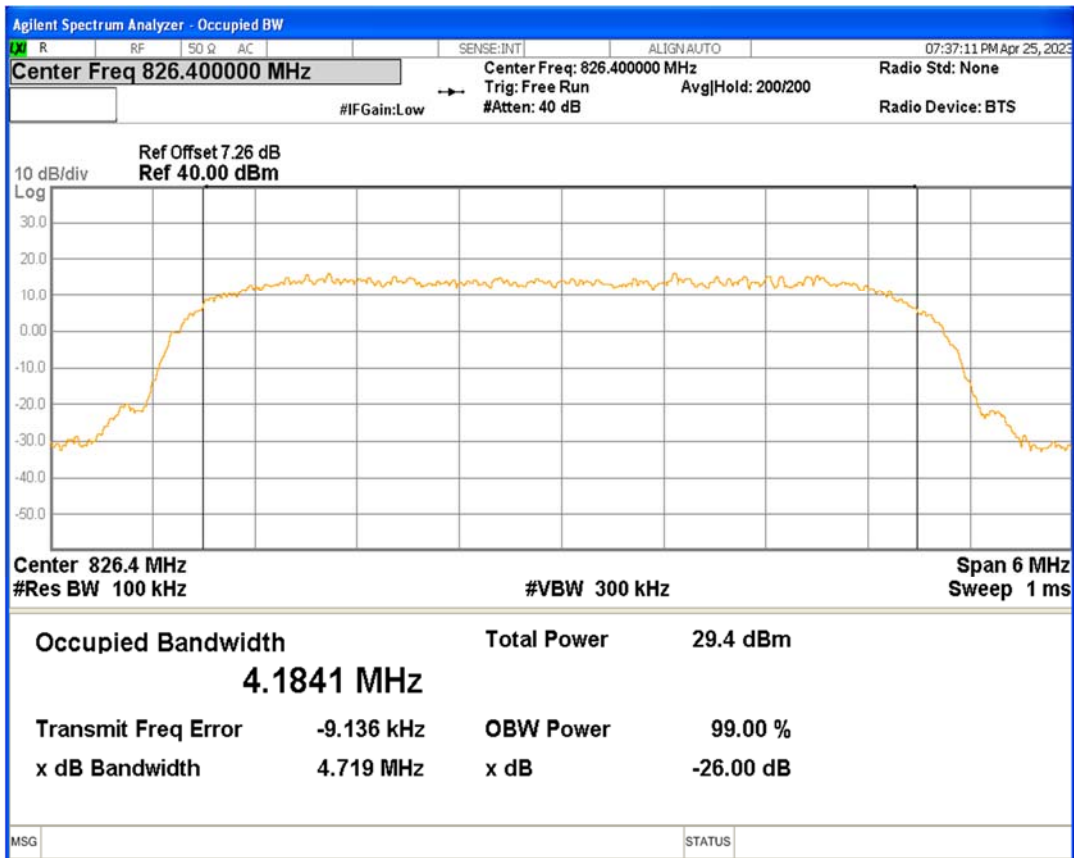

HSDPA Band5 Subtest1 Channel=4182