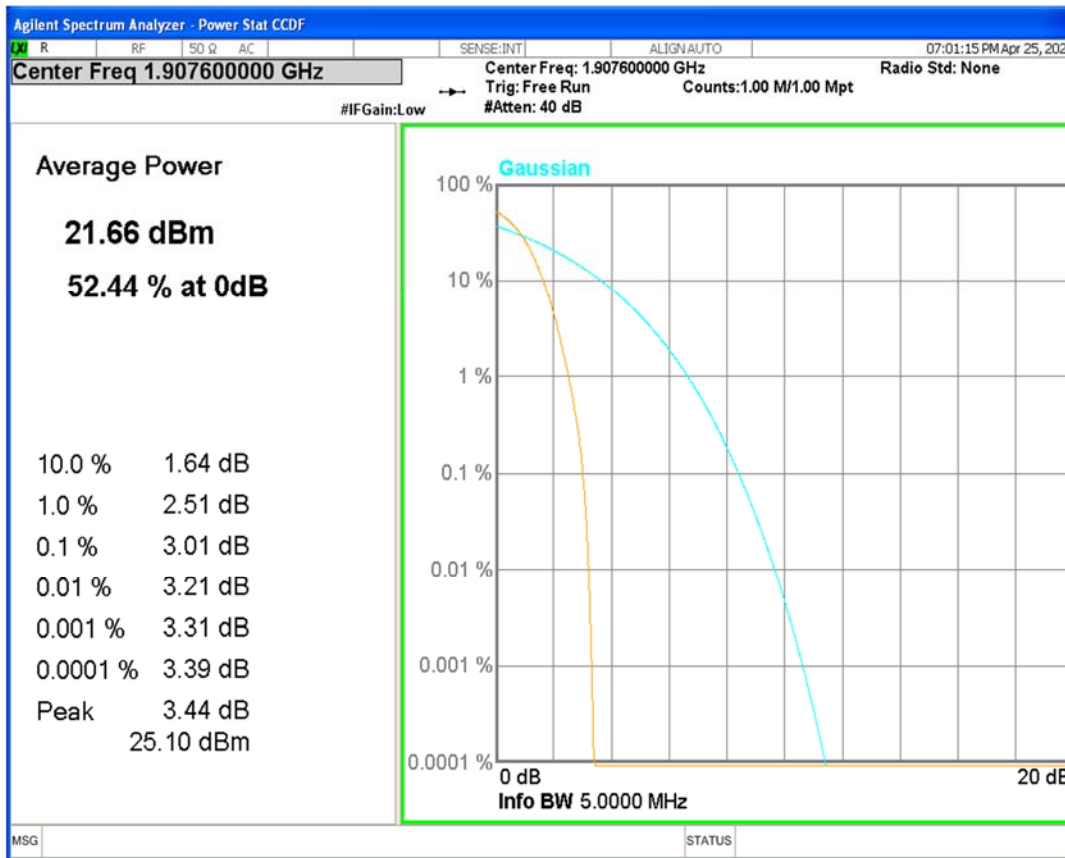

HSDPA Band2 Subtest1 Channel=9538