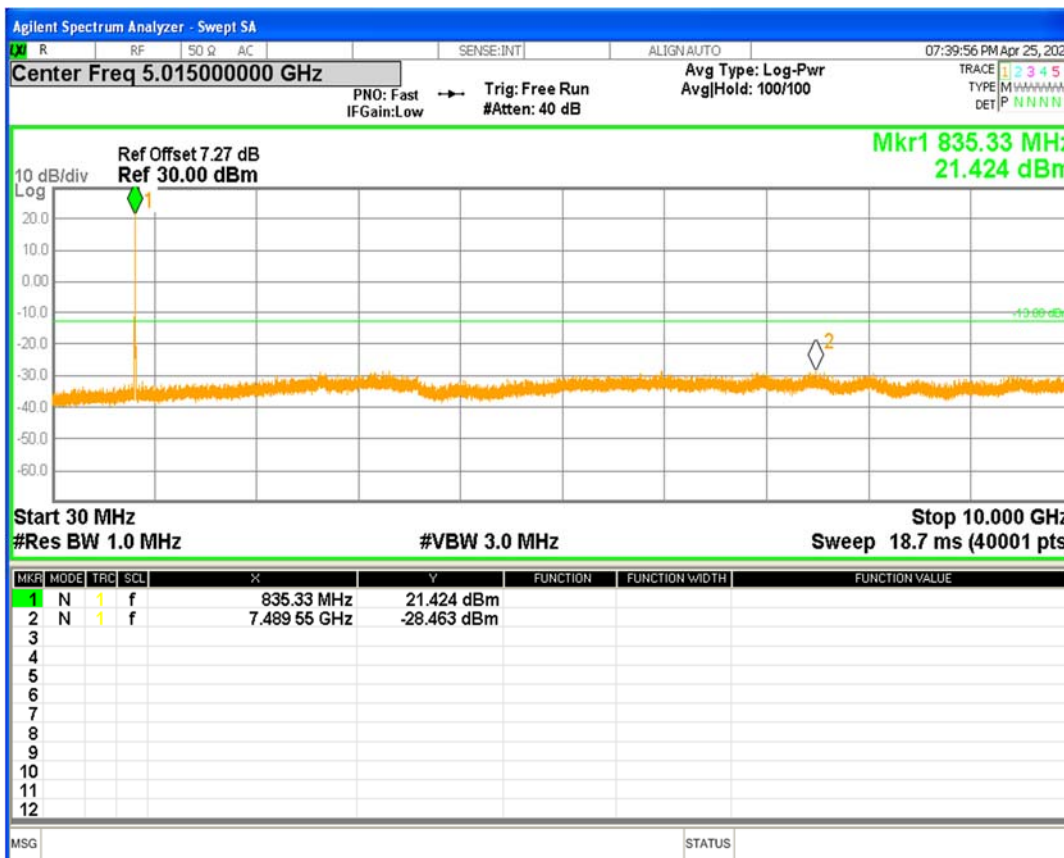

HSDPA Band5 Subtest3 Channel=4182