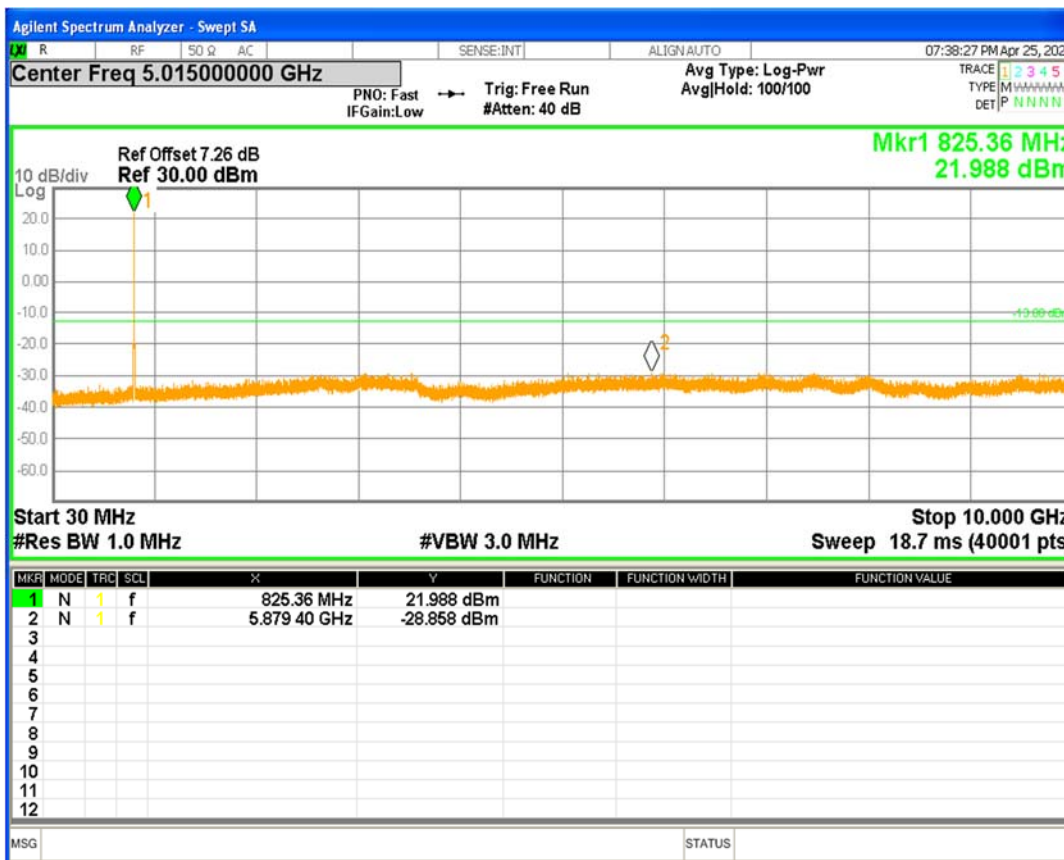

WCDMA Band2 Channel=9400

WCDMA Band2 Channel=9538

HSDPA Band5 Subtest1 Channel=4132

HSDPA Band5 Subtest1 Channel=4182

HSDPA Band5 Subtest1 Channel=4233

HSDPA Band5 Subtest2 Channel=4132

HSDPA Band5 Subtest2 Channel=4182