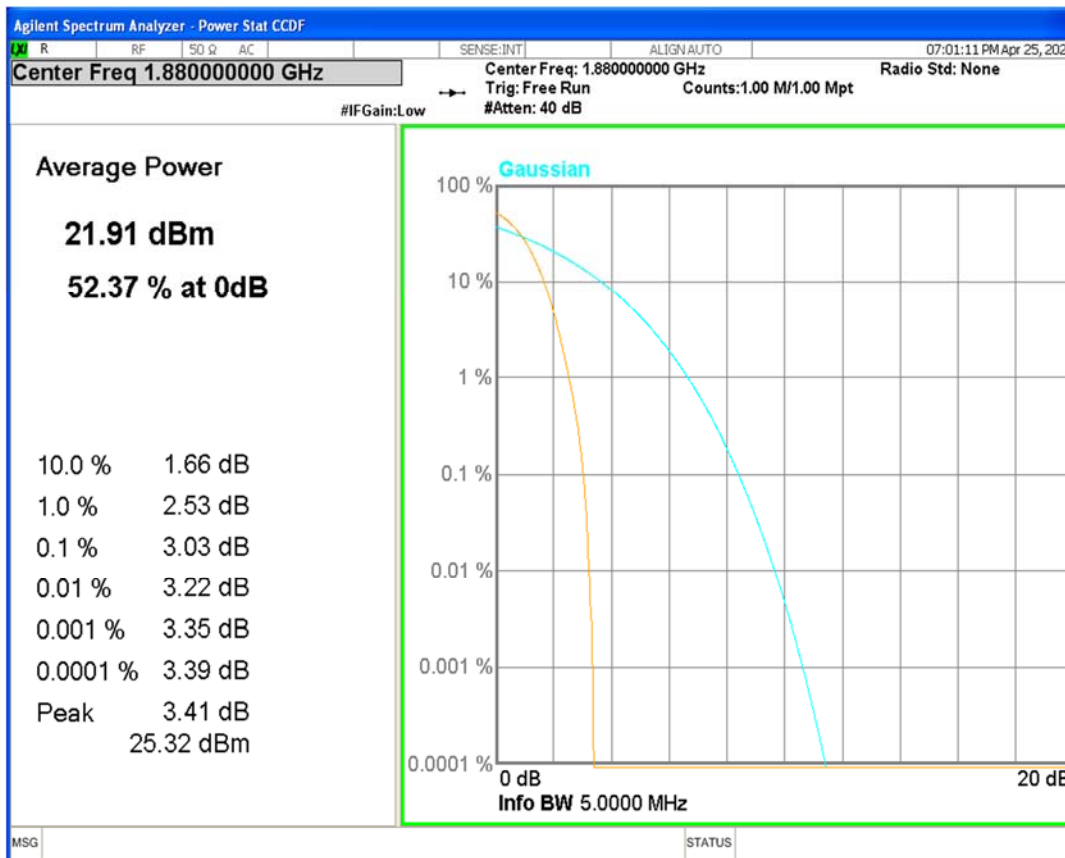

HSDPA Band2 Subtest1 Channel=9400