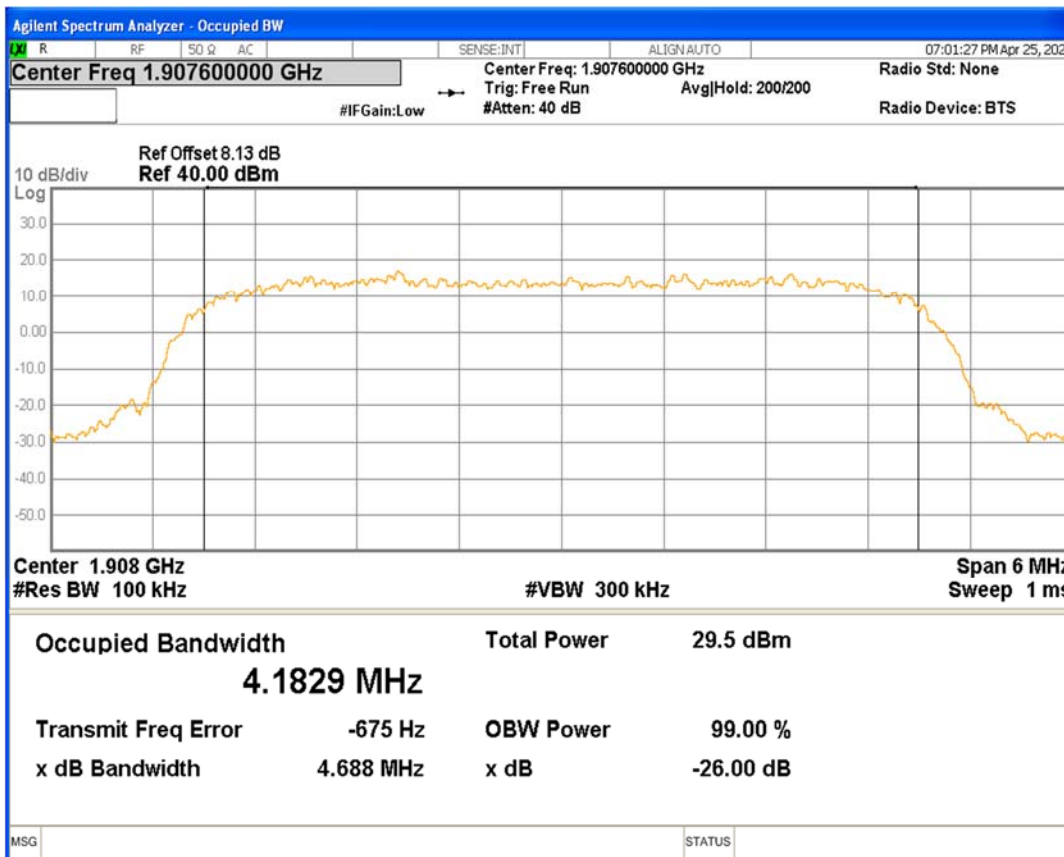

HSUPA Band2 Subtest1 Channel=9262