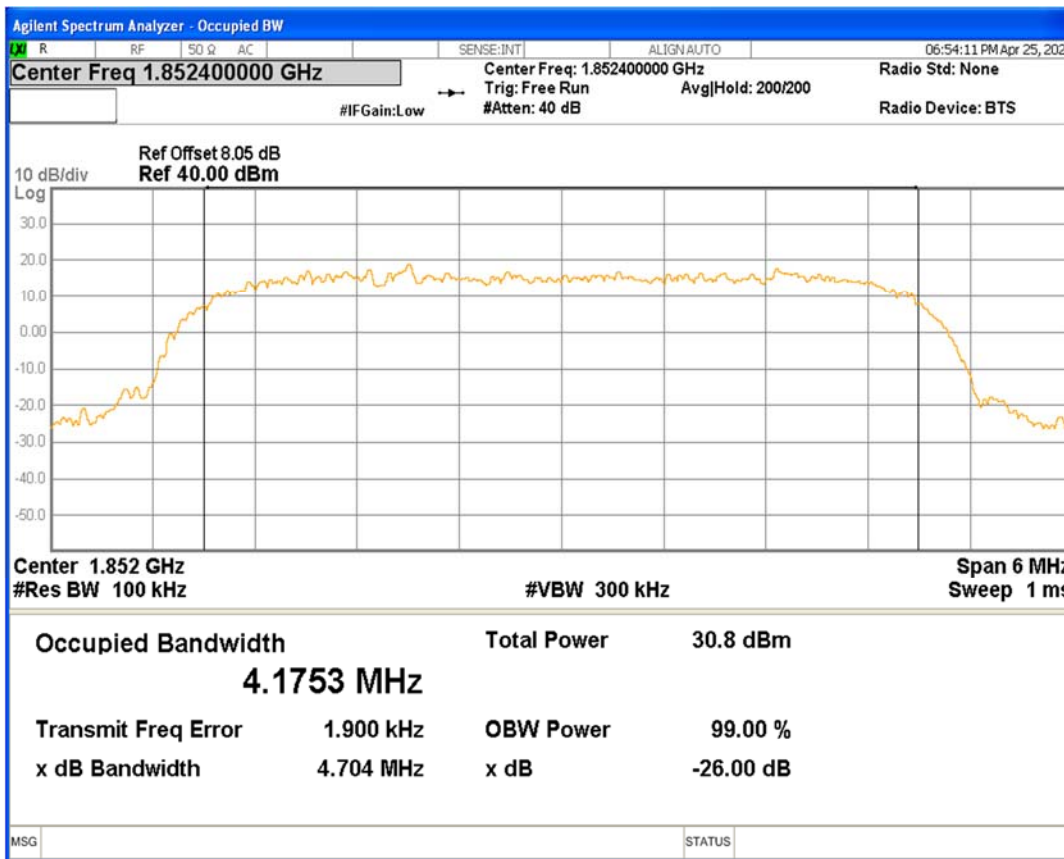

HSDPA Band2 Subtest1 Channel=9262

HSDPA Band2 Subtest1 Channel=9400

HSDPA Band2 Subtest1 Channel=9538

HSUPA Band2 Subtest1 Channel=9262

HSUPA Band2 Subtest1 Channel=9400

HSUPA Band2 Subtest1 Channel=9538

WCDMA Band2 Channel=9262