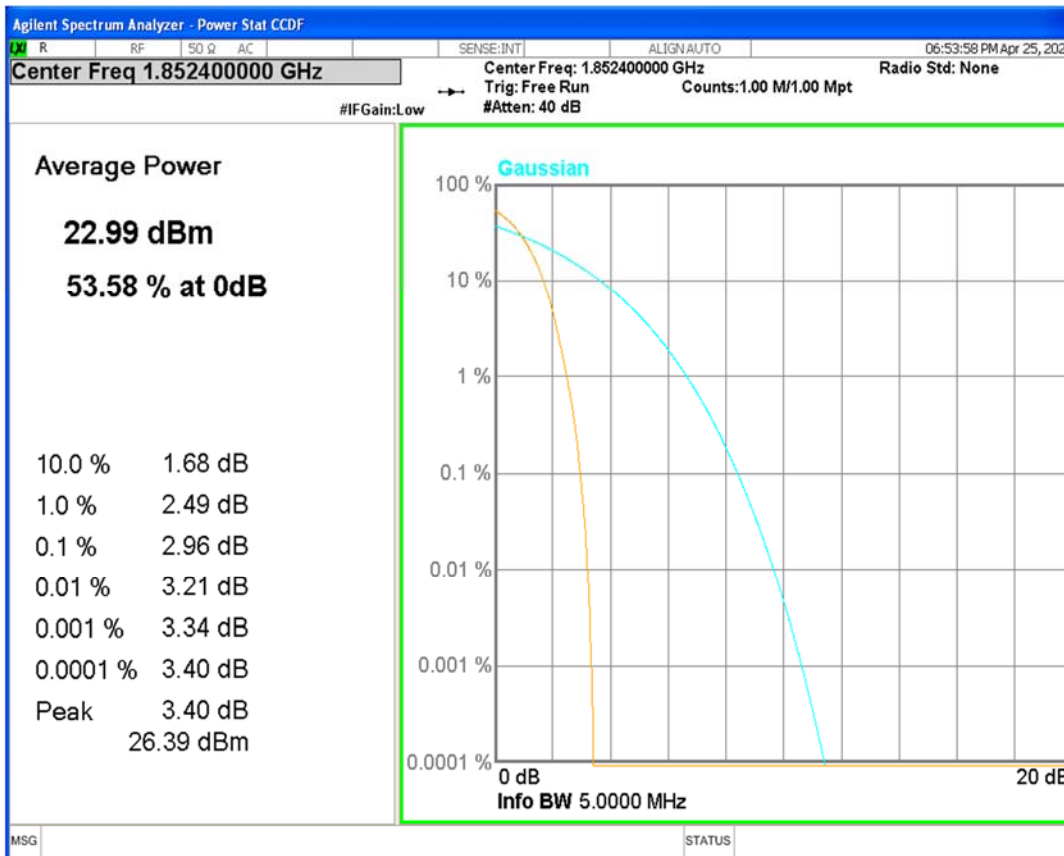

HSDPA Band2 Subtest1 Channel=9262

HSDPA Band2 Subtest1 Channel=9400

HSDPA Band2 Subtest1 Channel=9538

HSUPA Band2 Subtest1 Channel=9262

HSUPA Band2 Subtest1 Channel=9400

HSUPA Band2 Subtest1 Channel=9538

WCDMA Band2 Channel=9262