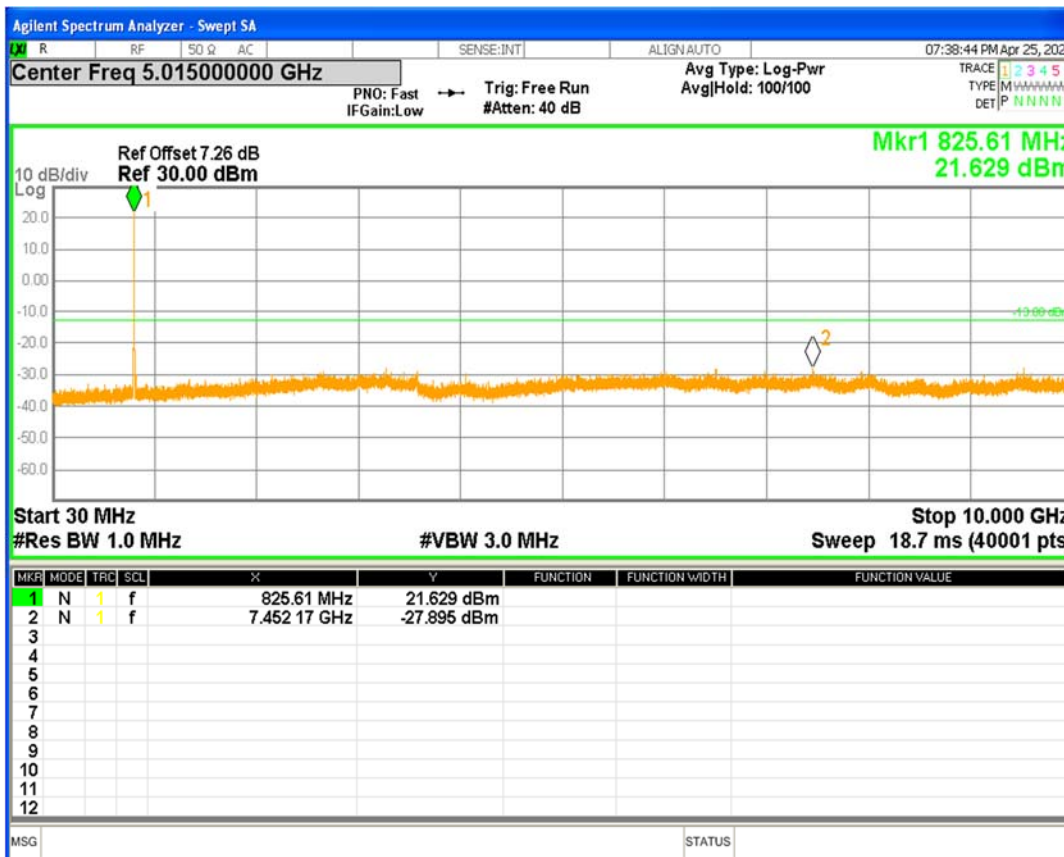

HSDPA Band5 Subtest3 Channel=4132