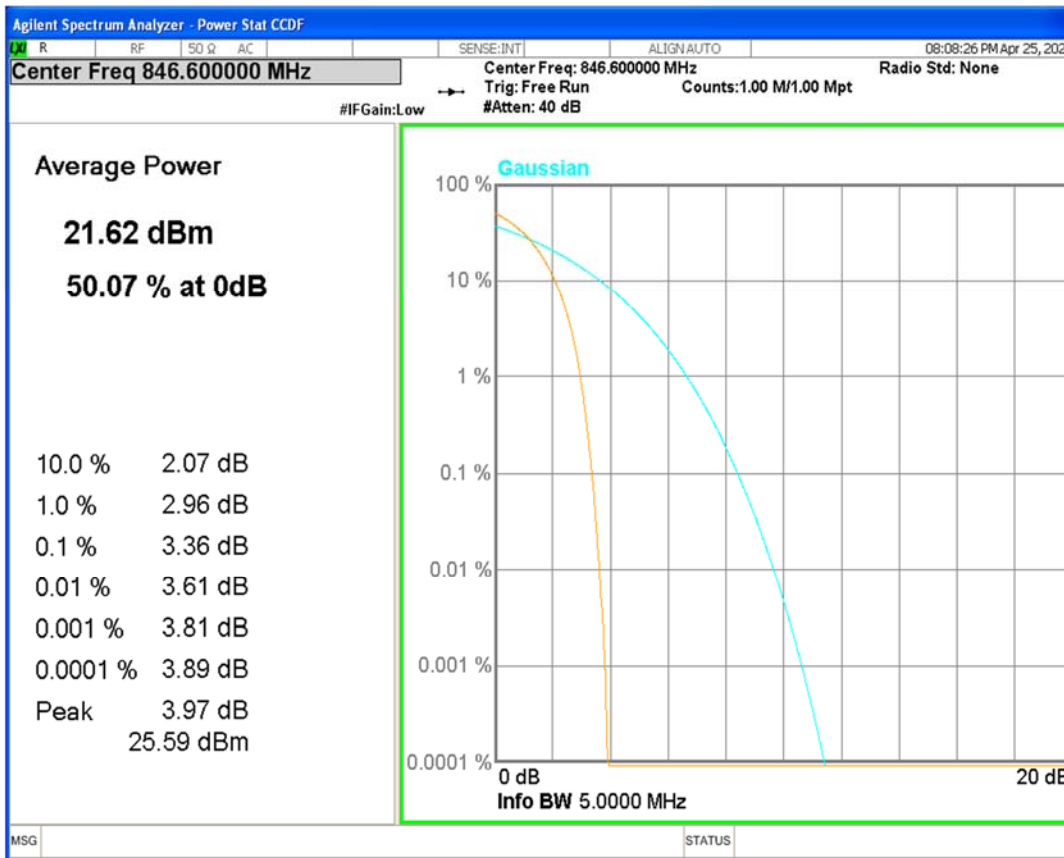

HSUPA Band5 Subtest1 Channel=4233