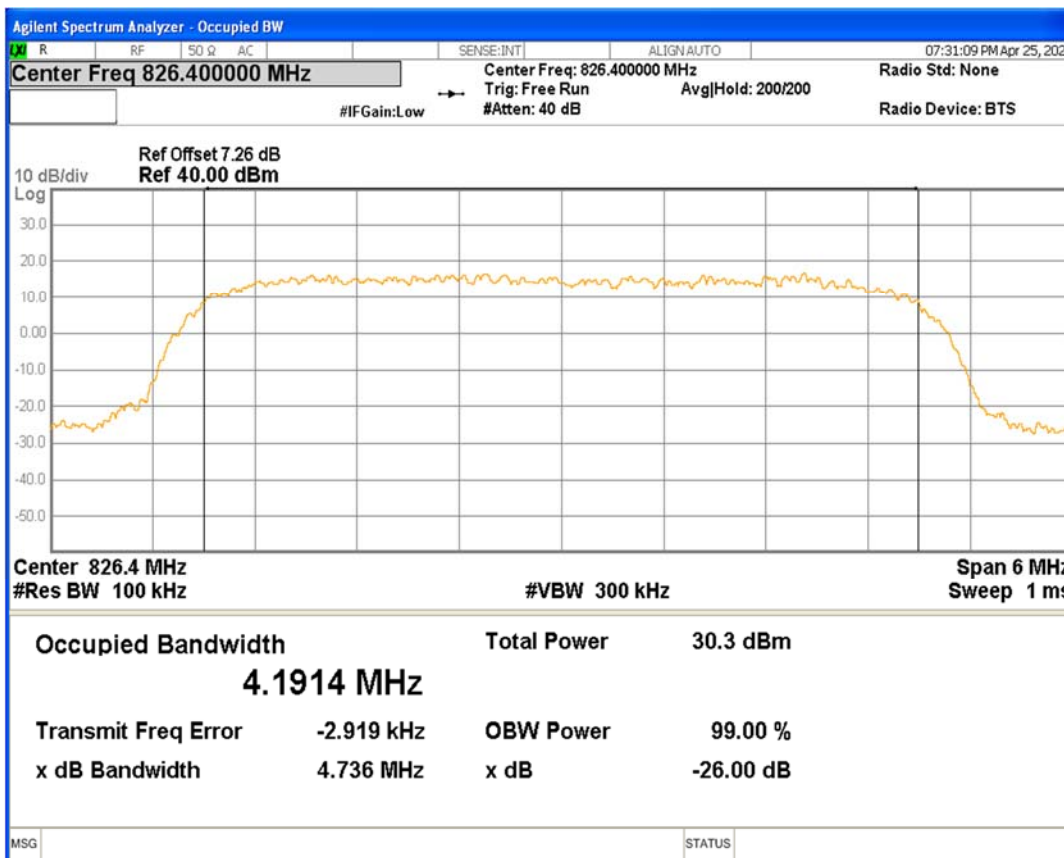

WCDMA Band5 Channel=4182