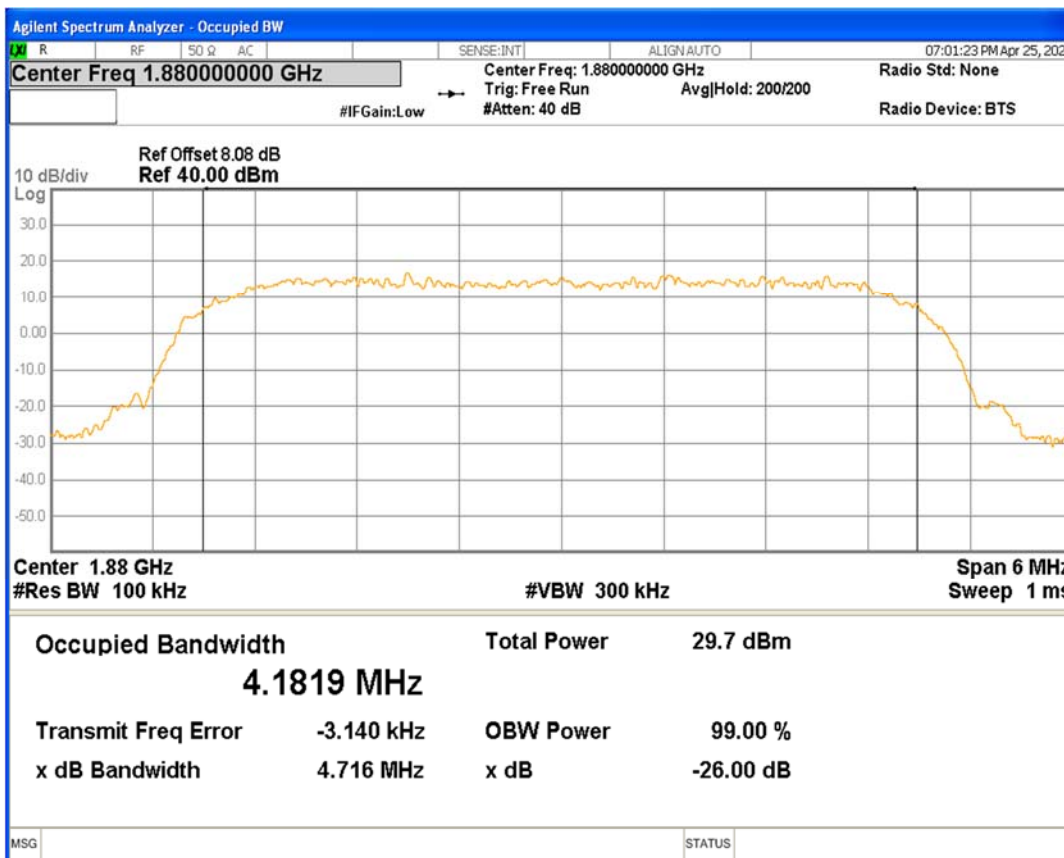

HSDPA Band2 Subtest1 Channel=9538