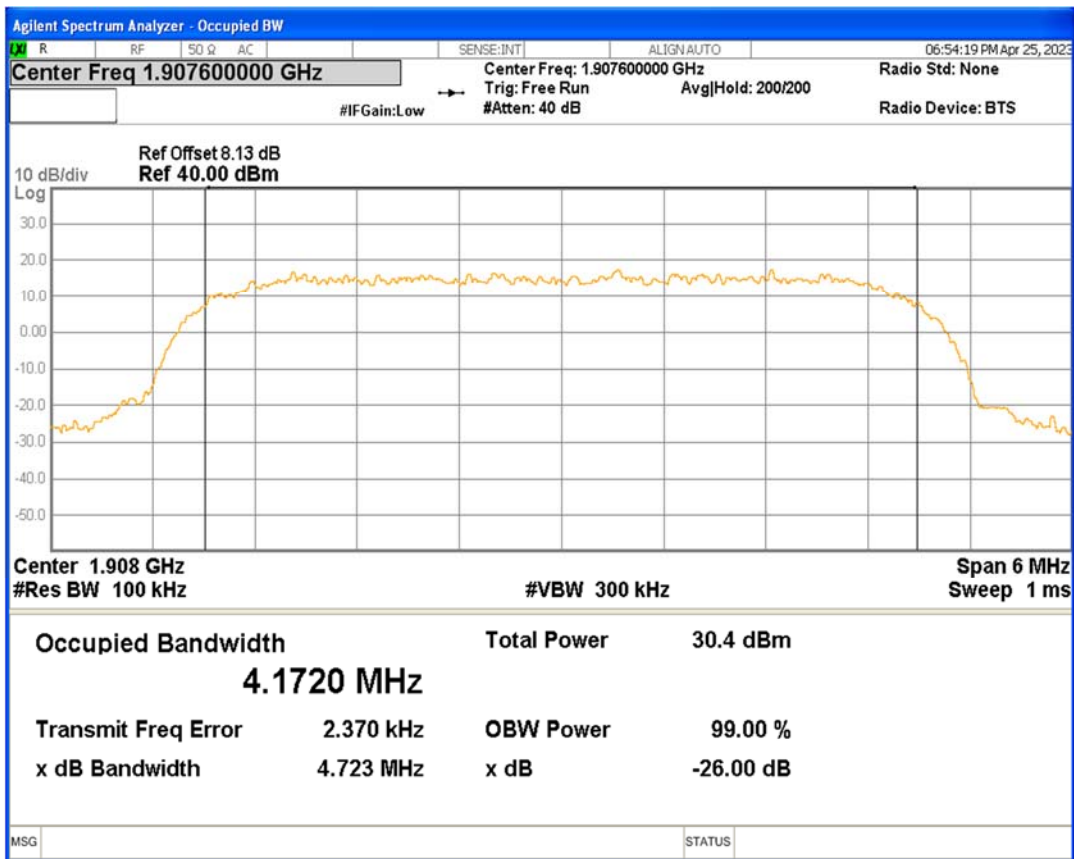

HSDPA Band5 Subtest1 Channel=4132