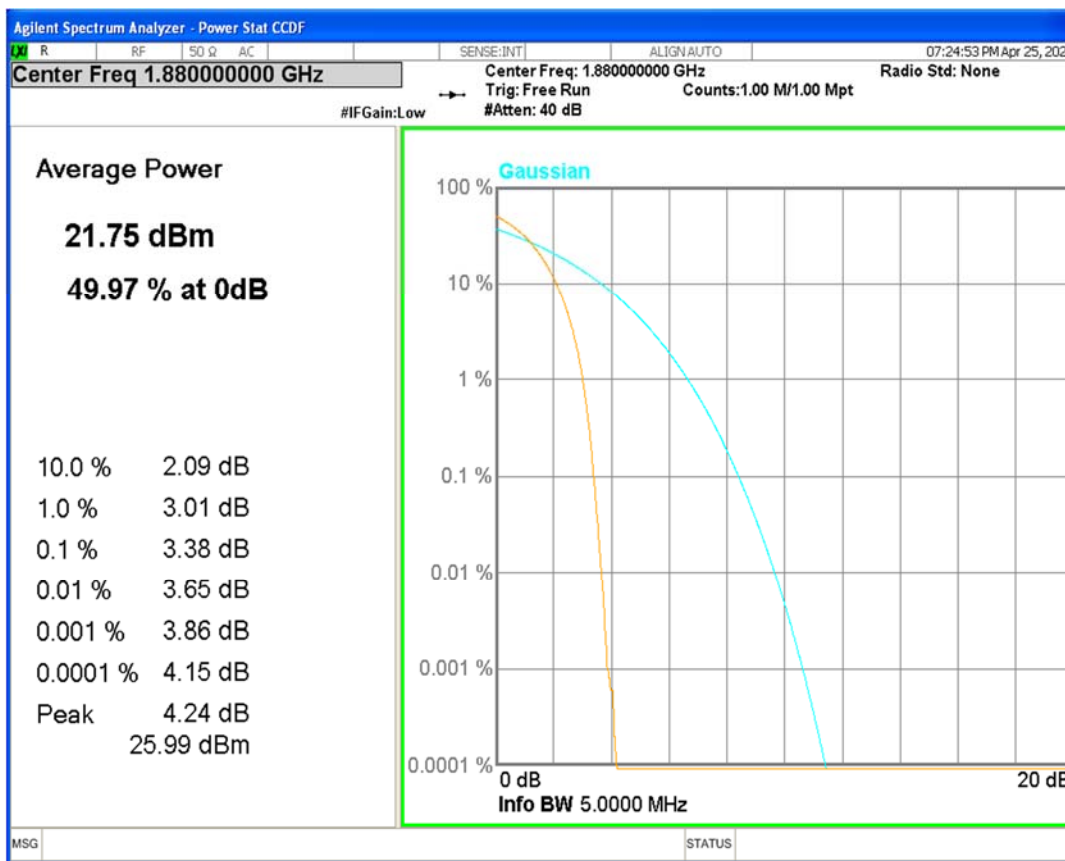

HSDPA Band2 Subtest1 Channel=9262

HSDPA Band2 Subtest1 Channel=9400

HSDPA Band2 Subtest1 Channel=9538

HSUPA Band2 Subtest1 Channel=9262

HSUPA Band2 Subtest1 Channel=9400

HSUPA Band2 Subtest1 Channel=9538

WCDMA Band2 Channel=9262