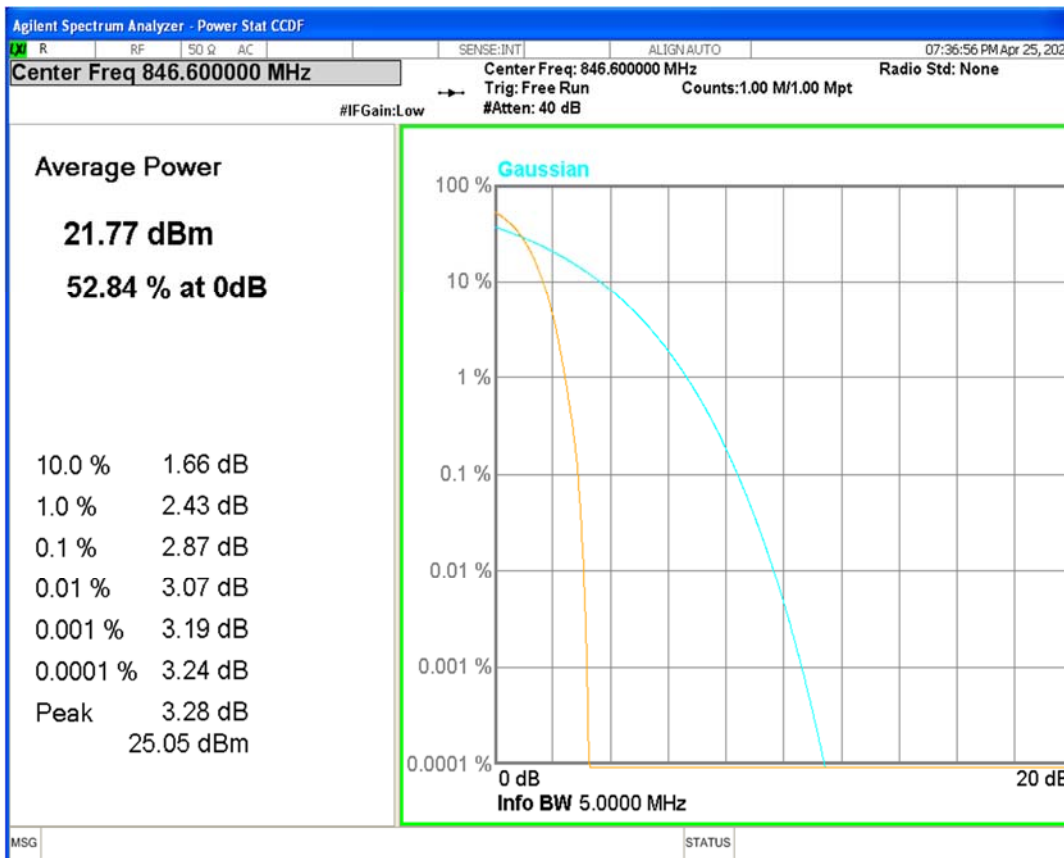

WCDMA Band2 Channel=9400

WCDMA Band2 Channel=9538

HSDPA Band5 Subtest1 Channel=4132

HSDPA Band5 Subtest1 Channel=4182

HSDPA Band5 Subtest1 Channel=4233

HSUPA Band5 Subtest1 Channel=4132

HSUPA Band5 Subtest1 Channel=4182