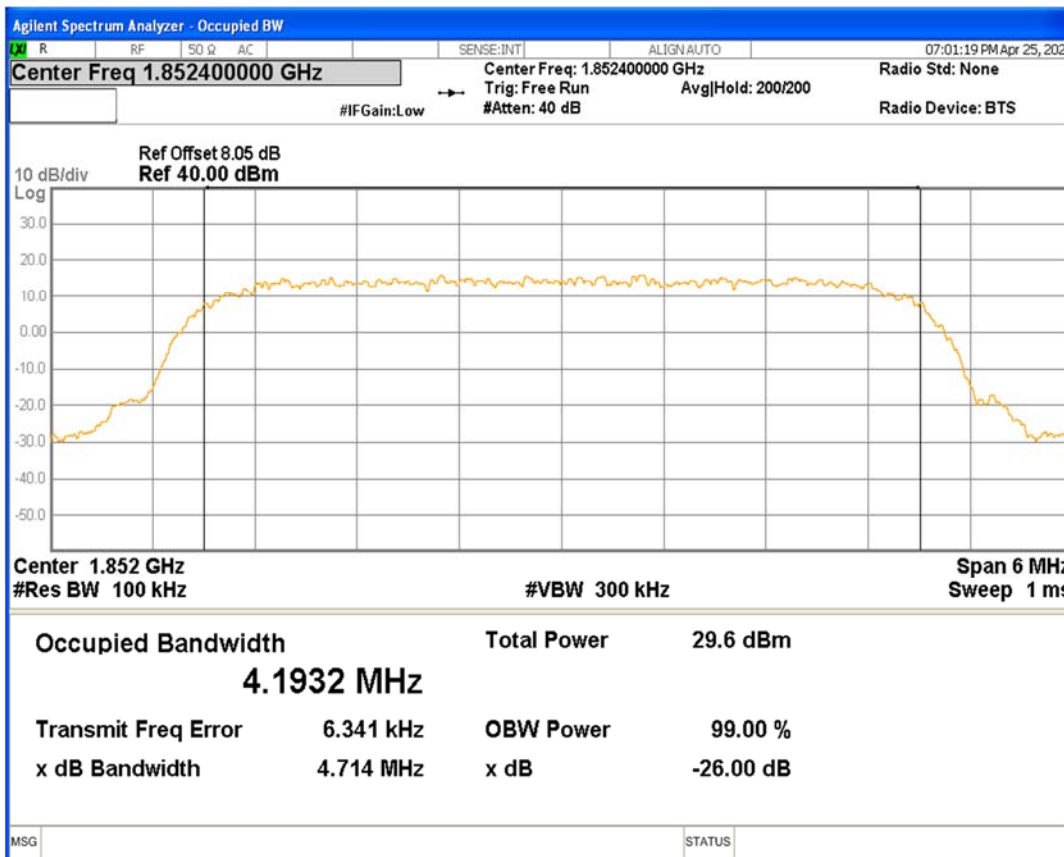

HSDPA Band2 Subtest1 Channel=9400