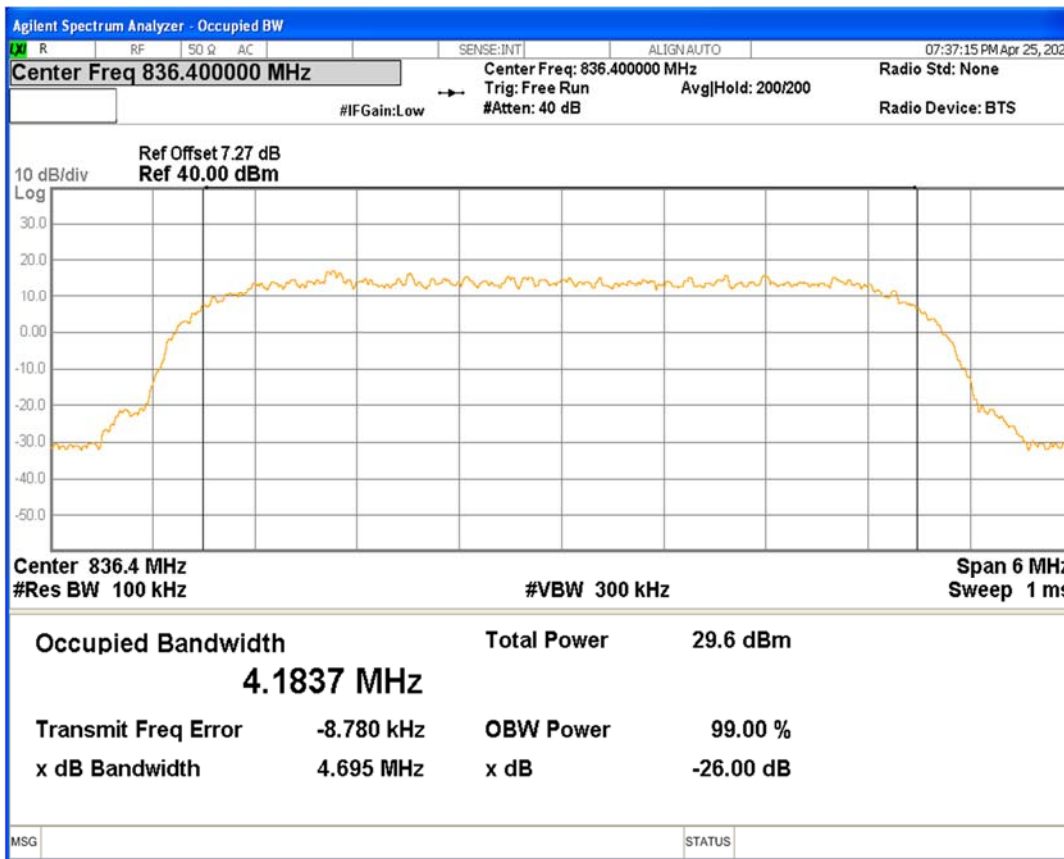

WCDMA Band2 Channel=9400

WCDMA Band2 Channel=9538

HSDPA Band5 Subtest1 Channel=4132

HSDPA Band5 Subtest1 Channel=4182

HSDPA Band5 Subtest1 Channel=4233

HSUPA Band5 Subtest1 Channel=4132

HSUPA Band5 Subtest1 Channel=4182