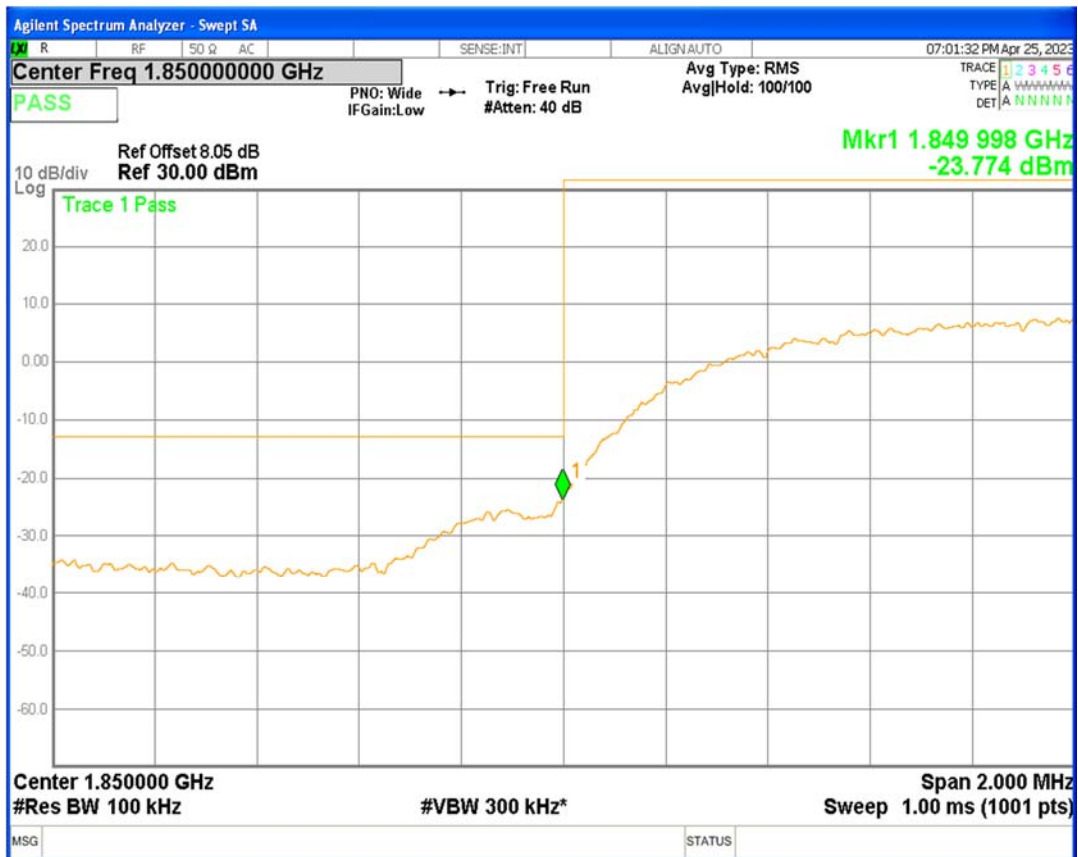

HSUPA Band5 Subtest1 Channel=4233

WCDMA Band5 Channel=4132

WCDMA Band5 Channel=4182

WCDMA Band5 Channel=4233

05 Band edge

Band	Channel	Frequency (MHz)	Spur Freq (MHz)	Spur Level (dBm)	Limit (dBm)	Verdict
HSDPA Band2 Subtest1	9262	1852.4	1850.00	-23.77	-13	PASS
HSDPA Band2 Subtest1	9538	1907.6	1910.00	-23.42	-13	PASS
HSUPA Band2 Subtest1	9262	1852.4	1850.00	-23.81	-13	PASS
HSUPA Band2 Subtest1	9538	1907.6	1910.00	-22.94	-13	PASS
WCDMA Band2	9262	1852.4	1850.00	-21.67	-13	PASS
WCDMA Band2	9538	1907.6	1910.00	-22.59	-13	PASS
HSDPA Band5 Subtest1	4132	826.4	824.00	-23.47	-13	PASS
HSDPA Band5 Subtest1	4233	846.6	849.00	-23.75	-13	PASS
HSUPA Band5 Subtest1	4132	826.4	824.00	-23.06	-13	PASS
HSUPA Band5 Subtest1	4233	846.6	849.00	-23.49	-13	PASS
WCDMA Band5	4132	826.4	824.00	-20.99	-13	PASS
WCDMA Band5	4233	846.6	849.00	-22.08	-13	PASS

HSDPA Band2 Subtest1 Channel=9262

HSDPA Band2 Subtest1 Channel=9538

HSUPA Band2 Subtest1 Channel=9262

HSUPA Band2 Subtest1 Channel=9538

WCDMA Band2 Channel=9262

WCDMA Band2 Channel=9538

HSDPA Band5 Subtest1 Channel=4132