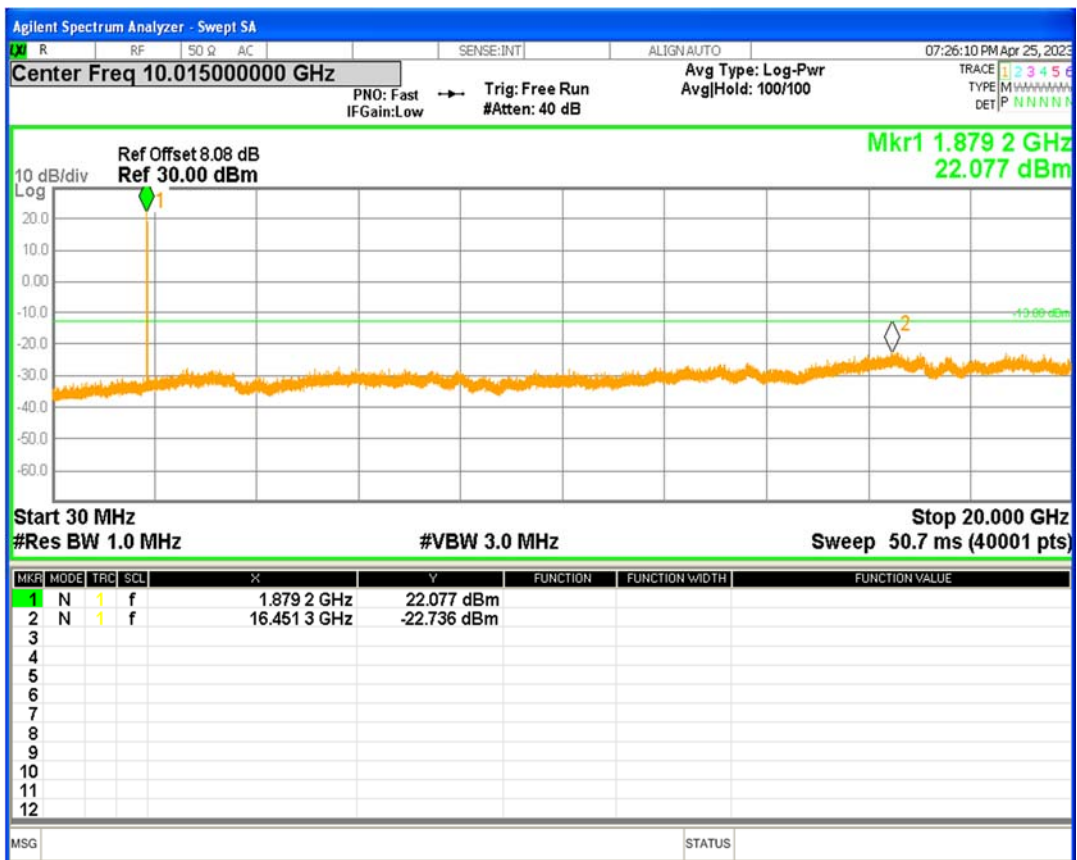

HSDPA Band2 Subtest1 Channel=9262

HSDPA Band2 Subtest1 Channel=9400

HSDPA Band2 Subtest1 Channel=9538

HSUPA Band2 Subtest1 Channel=9262

HSUPA Band2 Subtest1 Channel=9400

HSUPA Band2 Subtest1 Channel=9538

WCDMA Band2 Channel=9262