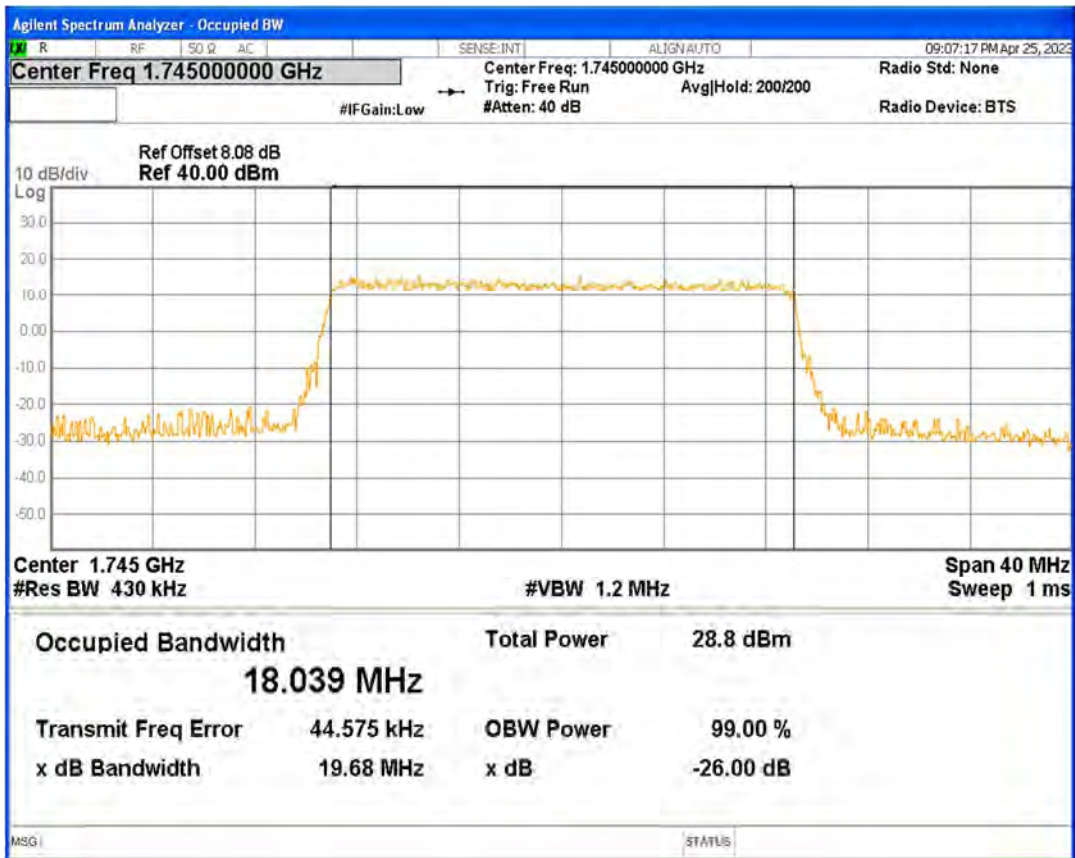

Band4 16QAM BW=20MHz Channel=20300 RB Size=100 Position=#0

Band4 16QAM BW=3MHz Channel=19965 RB Size=15 Position=#0