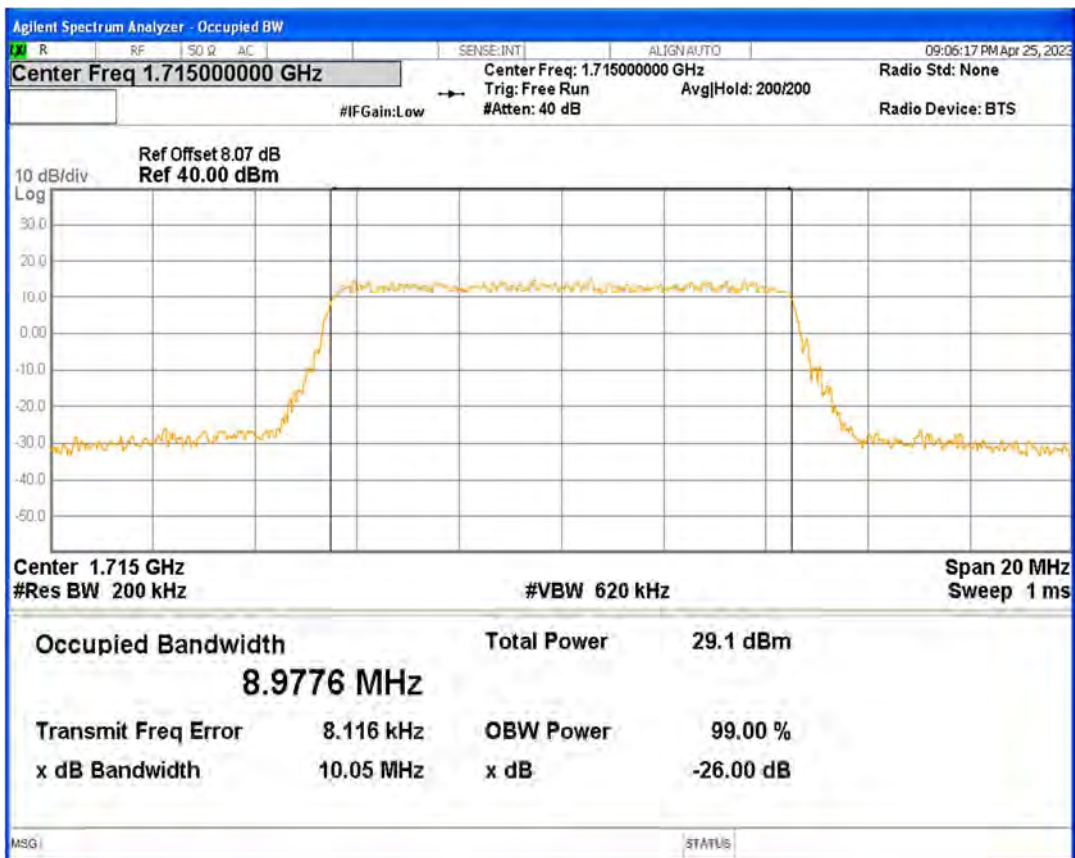

Band4 QPSK BW=10MHz Channel=20000 RB Size=50 Position=#0

Band4 QPSK BW=10MHz Channel=20175 RB Size=50 Position=#0