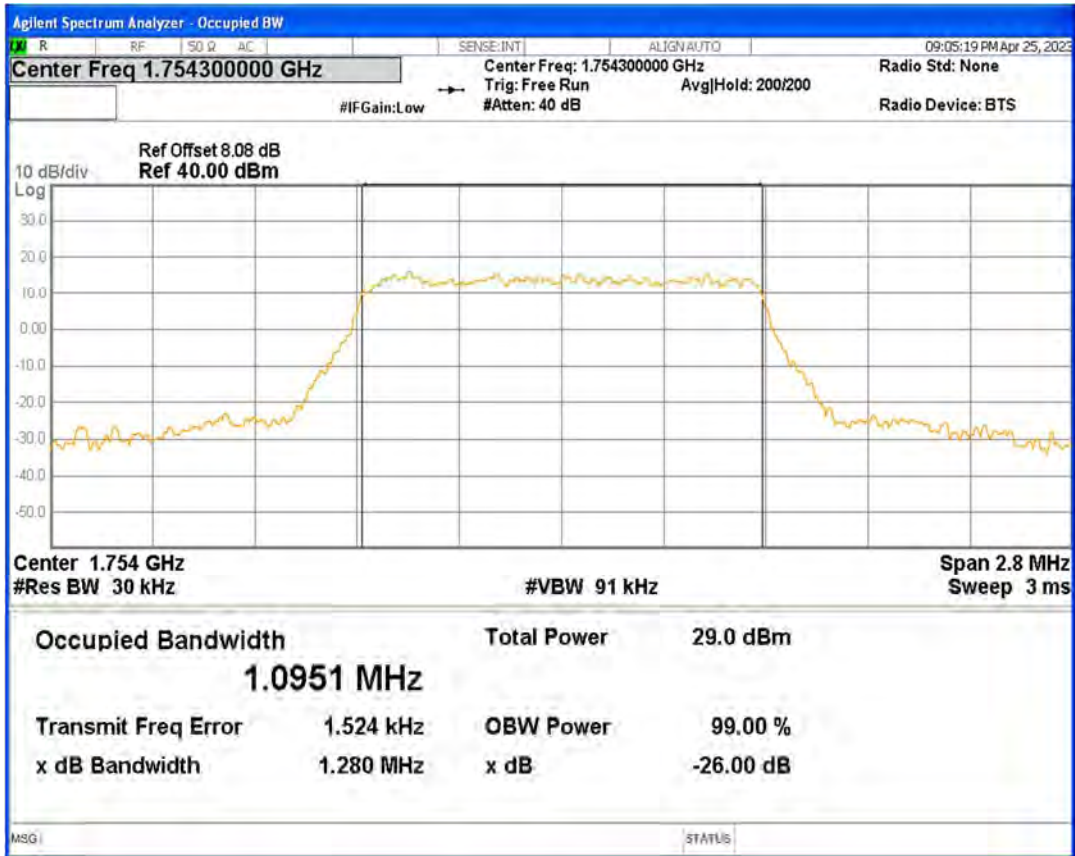

Band38 QPSK BW=5MHz Channel=38225 RB Size=25 Position=#0

Band4 16QAM BW=1.4MHz Channel=19957 RB Size=6 Position=#0

Band4 16QAM BW=1.4MHz Channel=20175 RB Size=6 Position=#0

Band4 16QAM BW=1.4MHz Channel=20393 RB Size=6 Position=#0