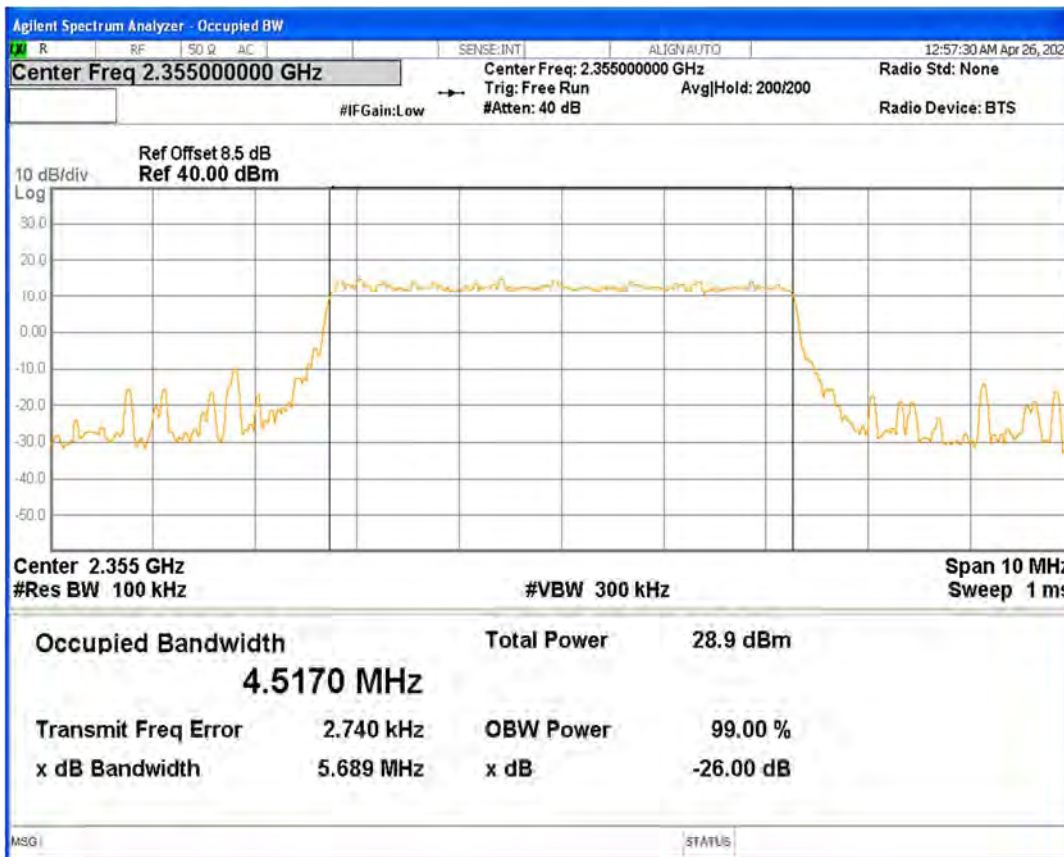

Band40(2350-2360) QPSK BW=5MHz Channel=39200 RB Size=25 Position=#0

Band40(2350-2360) QPSK BW=5MHz Channel=39225 RB Size=25 Position=#0