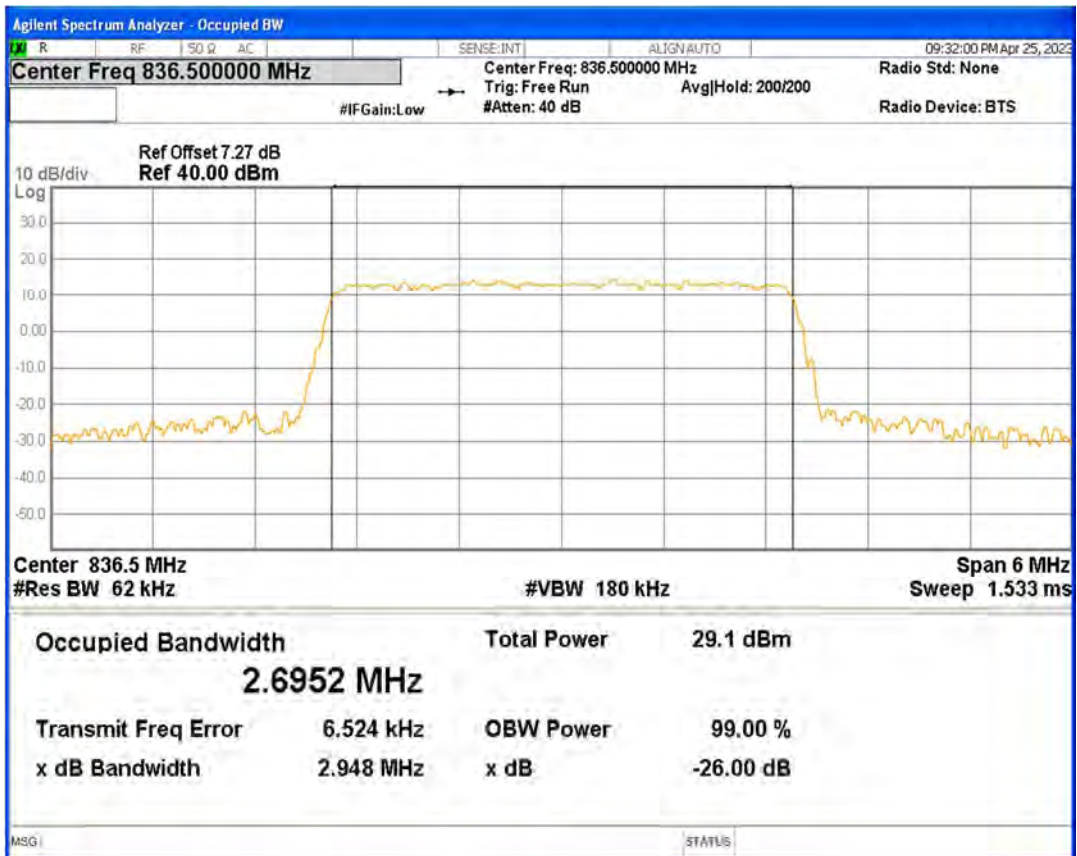

Band5 16QAM BW=3MHz Channel=20525 RB Size=15 Position=#0

Band5 16QAM BW=3MHz Channel=20635 RB Size=15 Position=#0