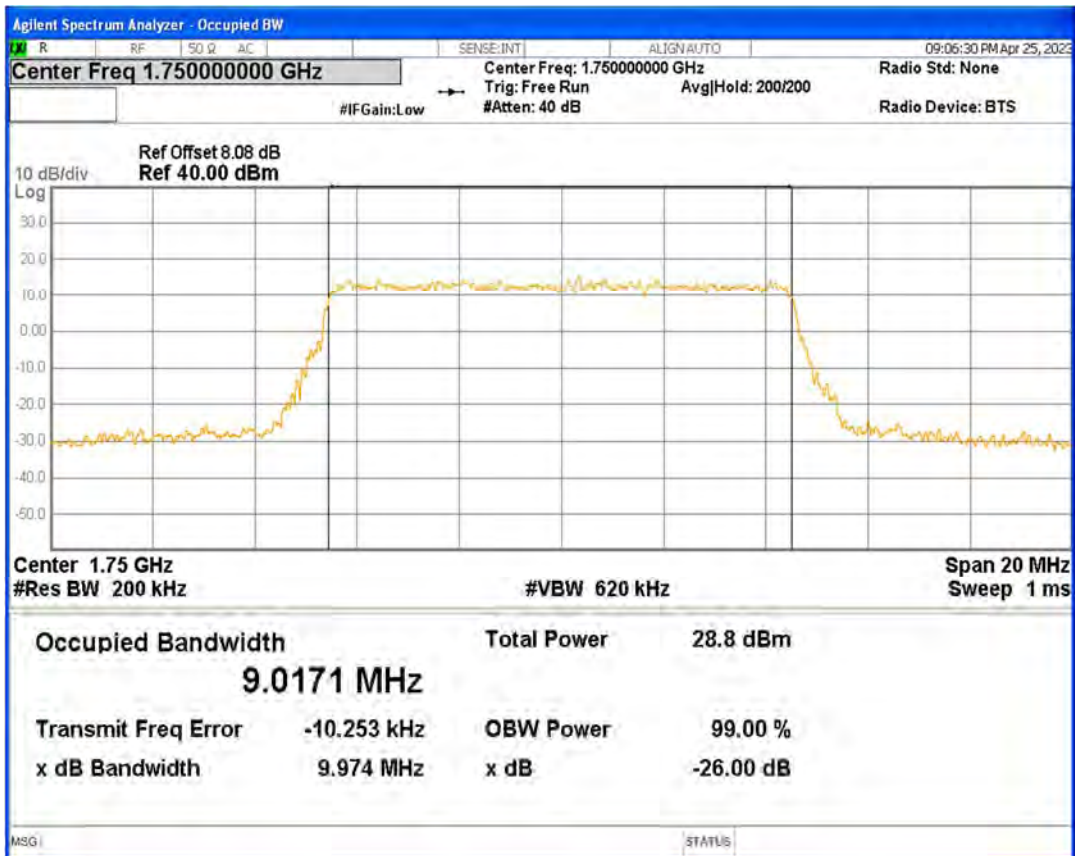

Band4 16QAM BW=10MHz Channel=20350 RB Size=50 Position=#0

Band4 16QAM BW=15MHz Channel=20025 RB Size=75 Position=#0