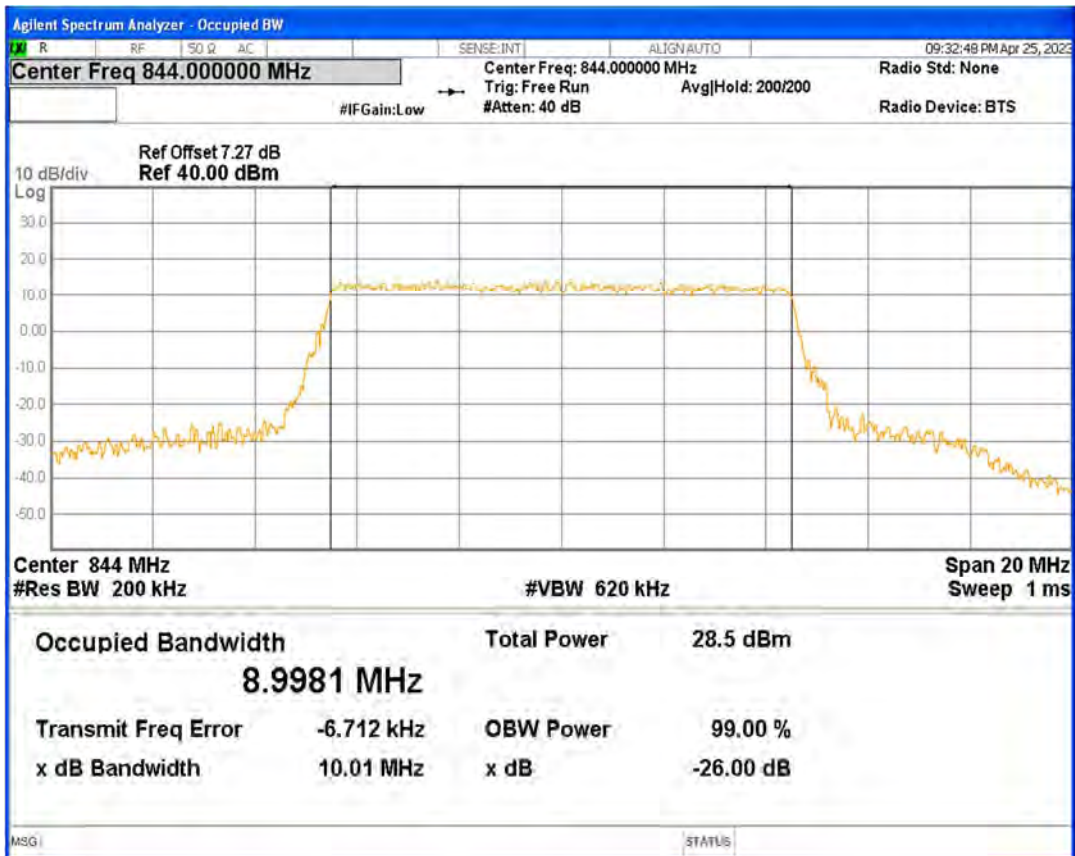

Band5 16QAM BW=10MHz Channel=20600 RB Size=50 Position=#0

Band5 16QAM BW=3MHz Channel=20415 RB Size=15 Position=#0