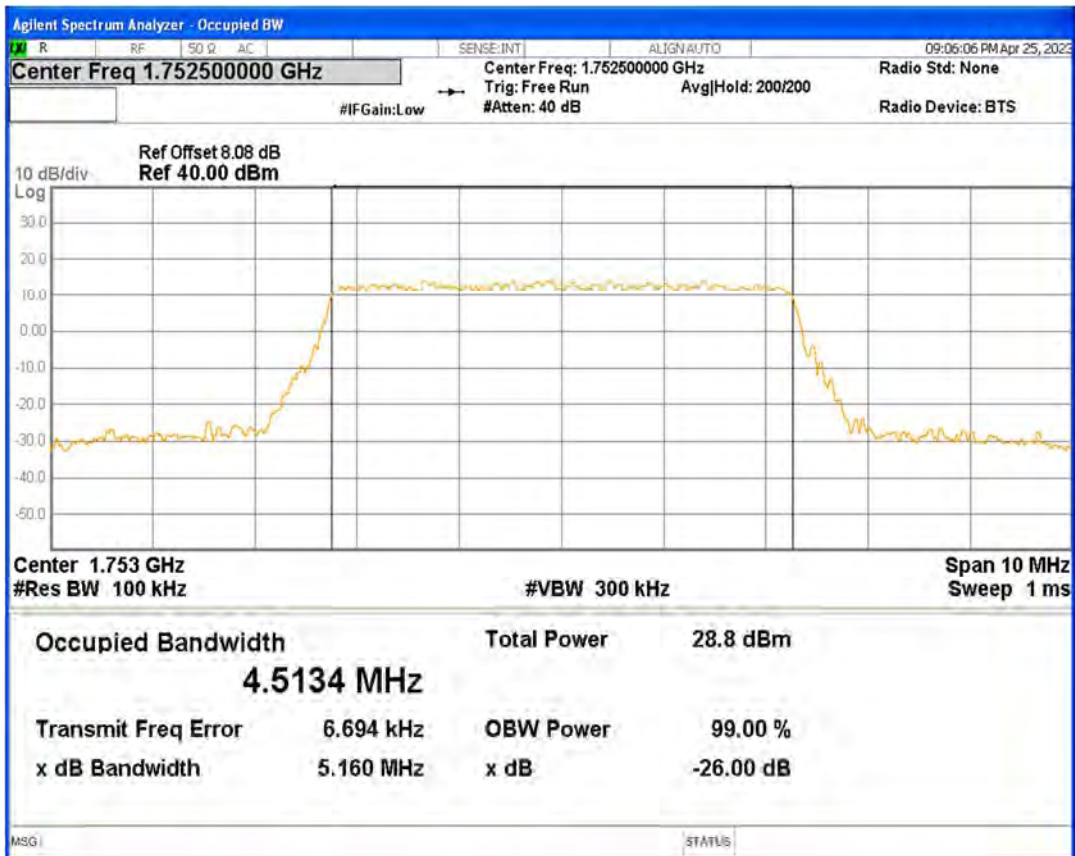

Band4 16QAM BW=5MHz Channel=20375 RB Size=25 Position=#0

Band4 QPSK BW=1.4MHz Channel=19957 RB Size=6 Position=#0