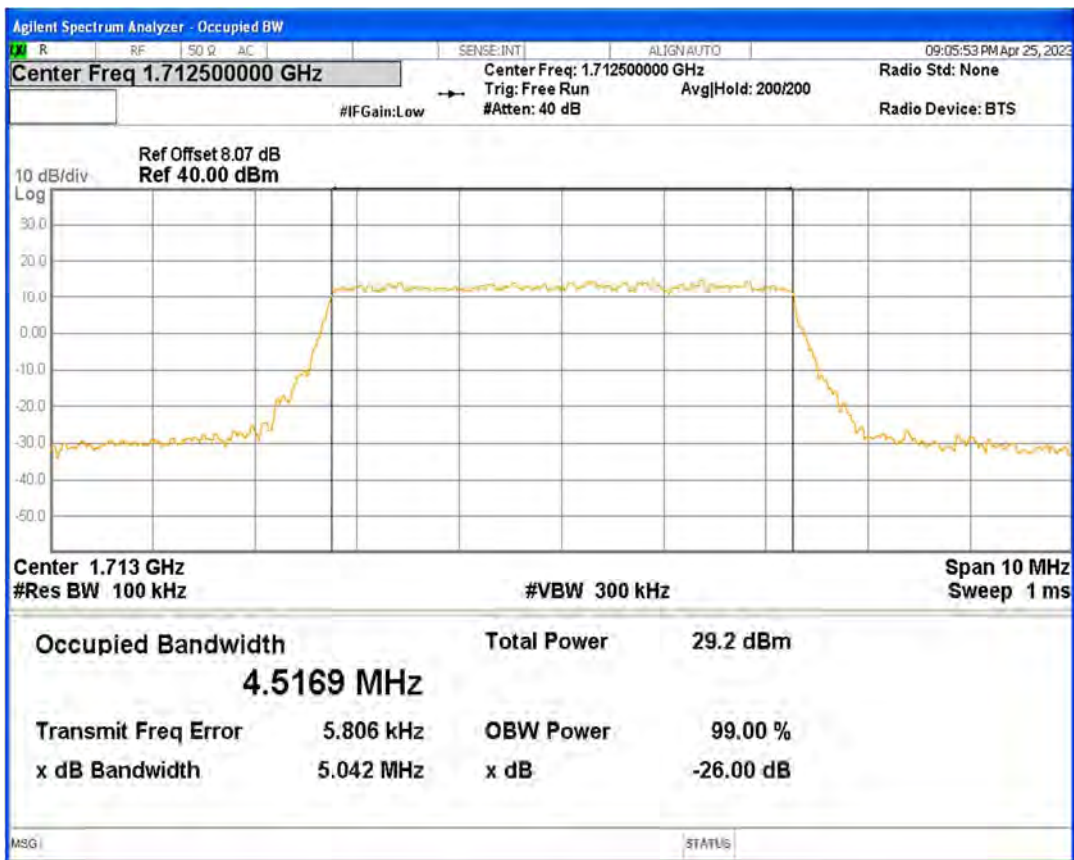

Band4 QPSK BW=5MHz Channel=19975 RB Size=25 Position=#0

Band4 QPSK BW=5MHz Channel=20175 RB Size=25 Position=#0