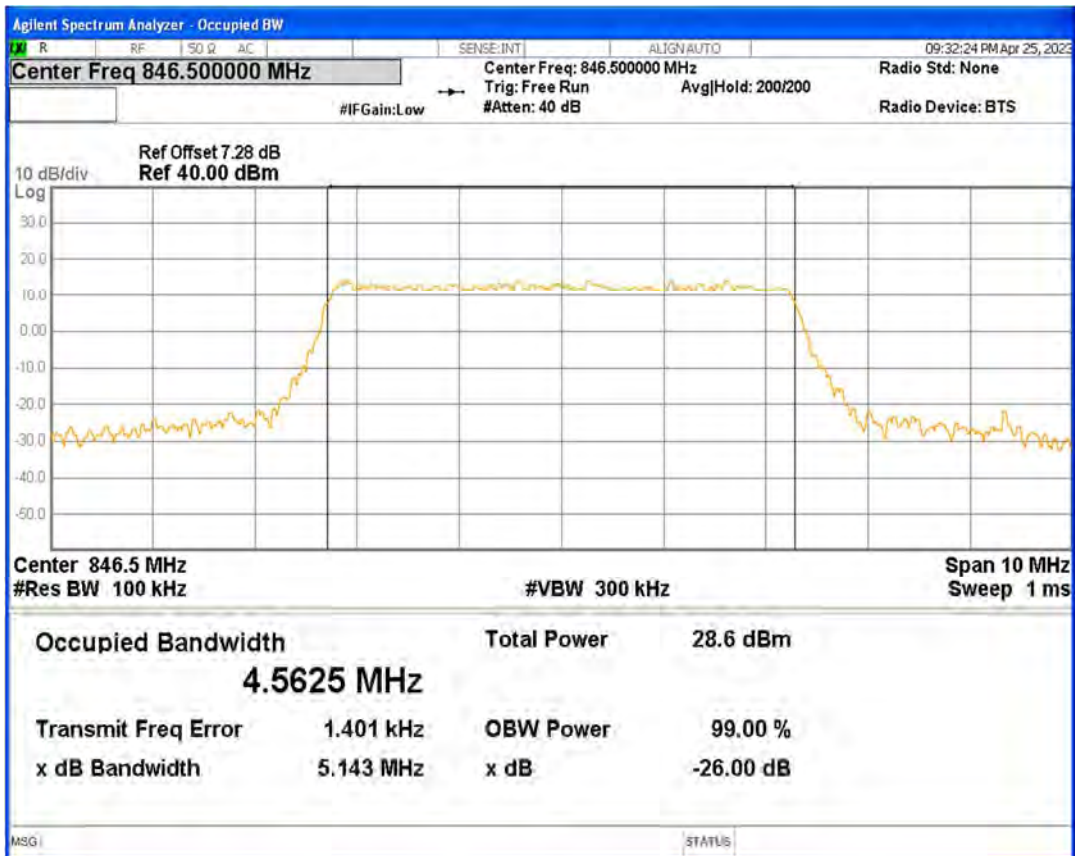

Band5 16QAM BW=5MHz Channel=20625 RB Size=25 Position=#0

Band5 QPSK BW=1.4MHz Channel=20407 RB Size=6 Position=#0