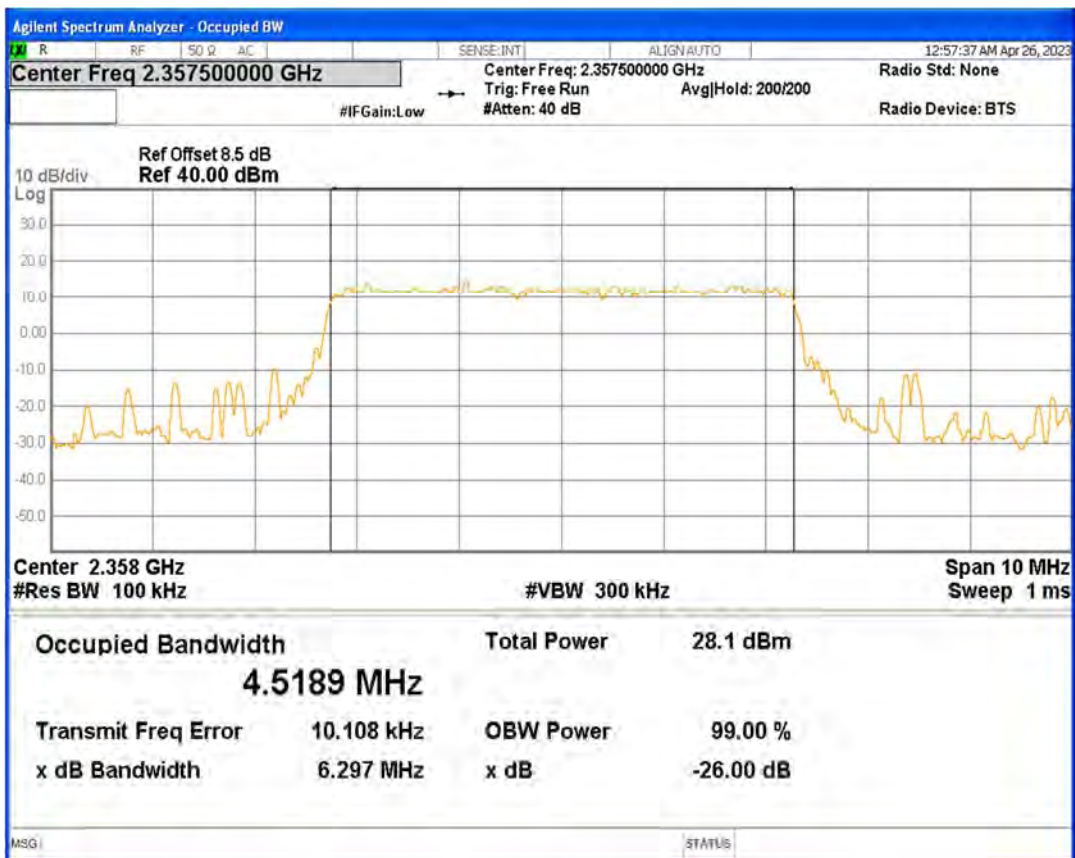

Band40(2350-2360) 16QAM BW=5MHz Channel=39175 RB Size=25 Position=#0

Band40(2350-2360) 16QAM BW=5MHz Channel=39200 RB Size=25 Position=#0

Band40(2350-2360) 16QAM BW=5MHz Channel=39225 RB Size=25 Position=#0