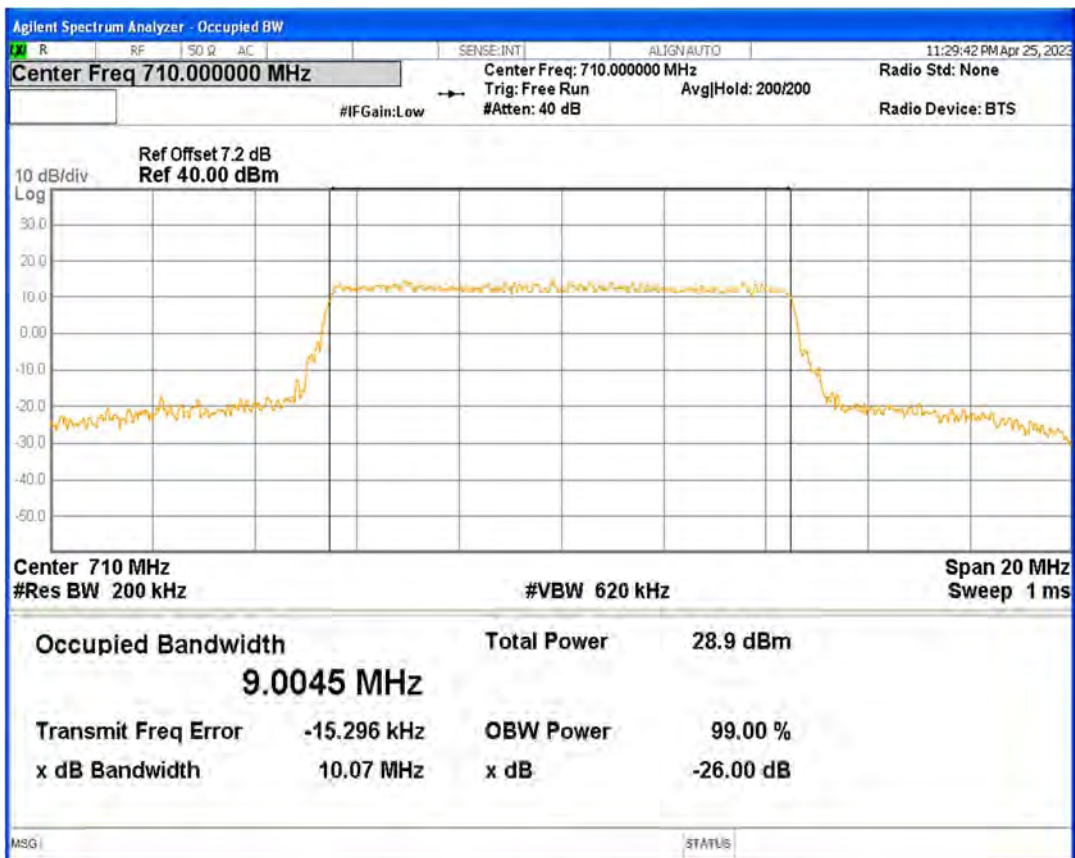

Band17 16QAM BW=10MHz Channel=23800 RB Size=50 Position=#0