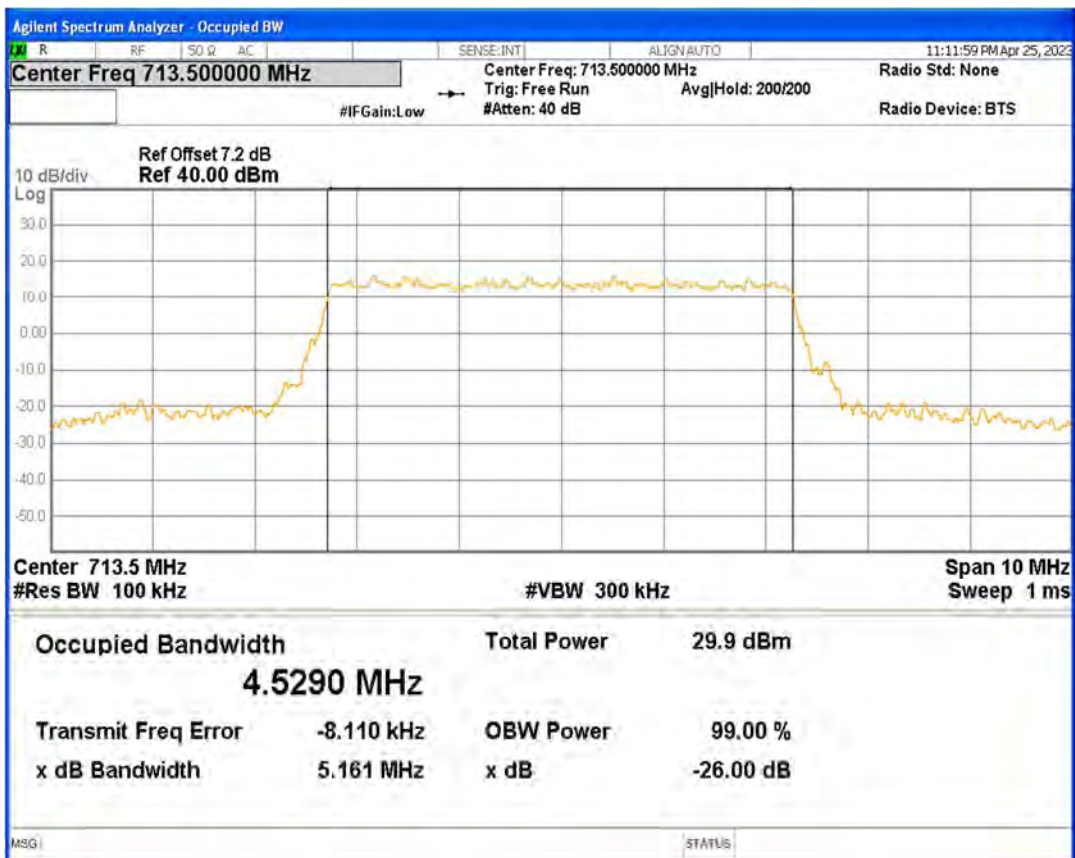

Band12 QPSK BW=3MHz Channel=23165 RB Size=15 Position=#0

Band12 QPSK BW=5MHz Channel=23035 RB Size=25 Position=#0

Band12 QPSK BW=5MHz Channel=23095 RB Size=25 Position=#0

Band12 QPSK BW=5MHz Channel=23155 RB Size=25 Position=#0