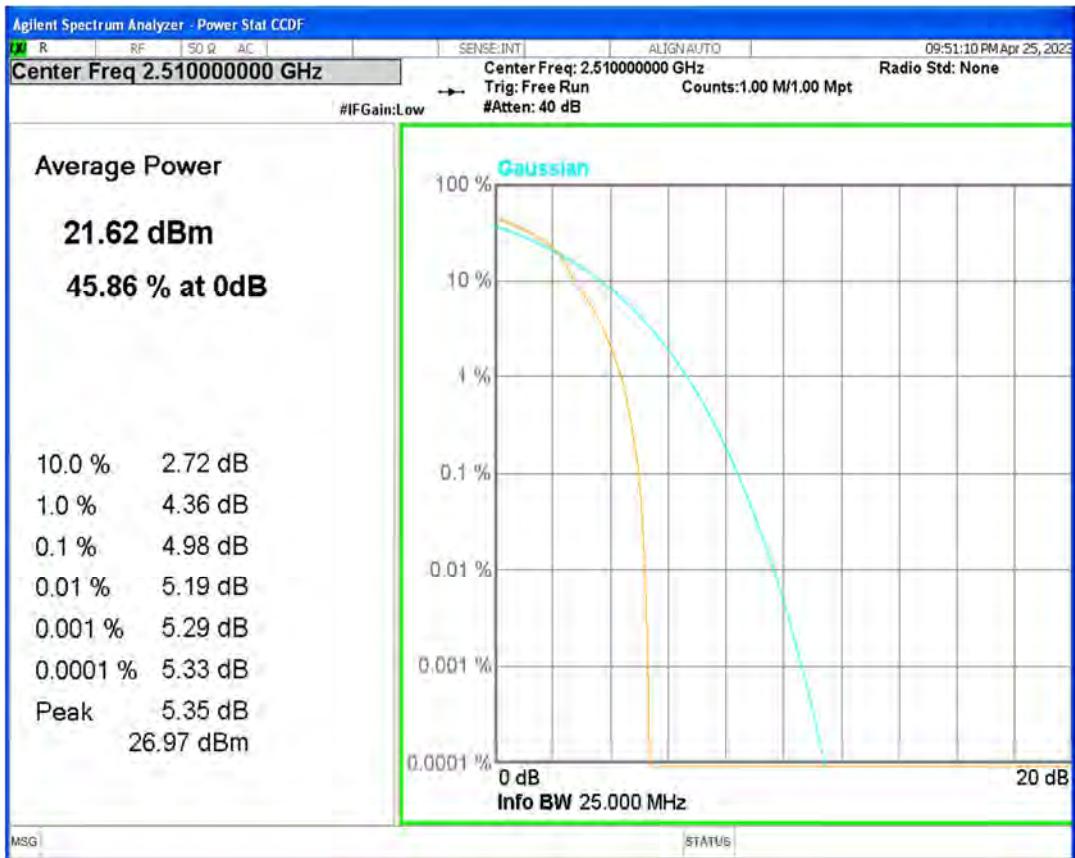

Band7 16QAM BW=20MHz Channel=20850 RB Size=1 Position=#0