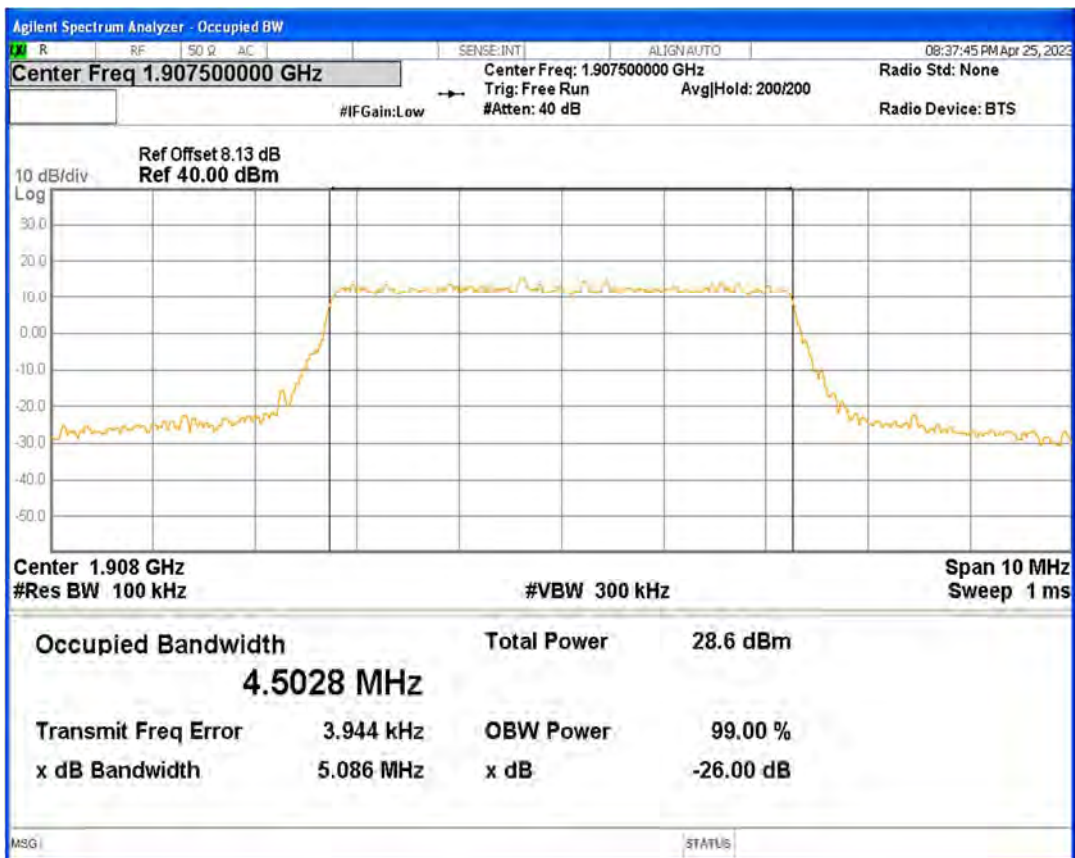

Band2 QPSK BW=1.4MHz Channel=18607 RB Size=6 Position=#0