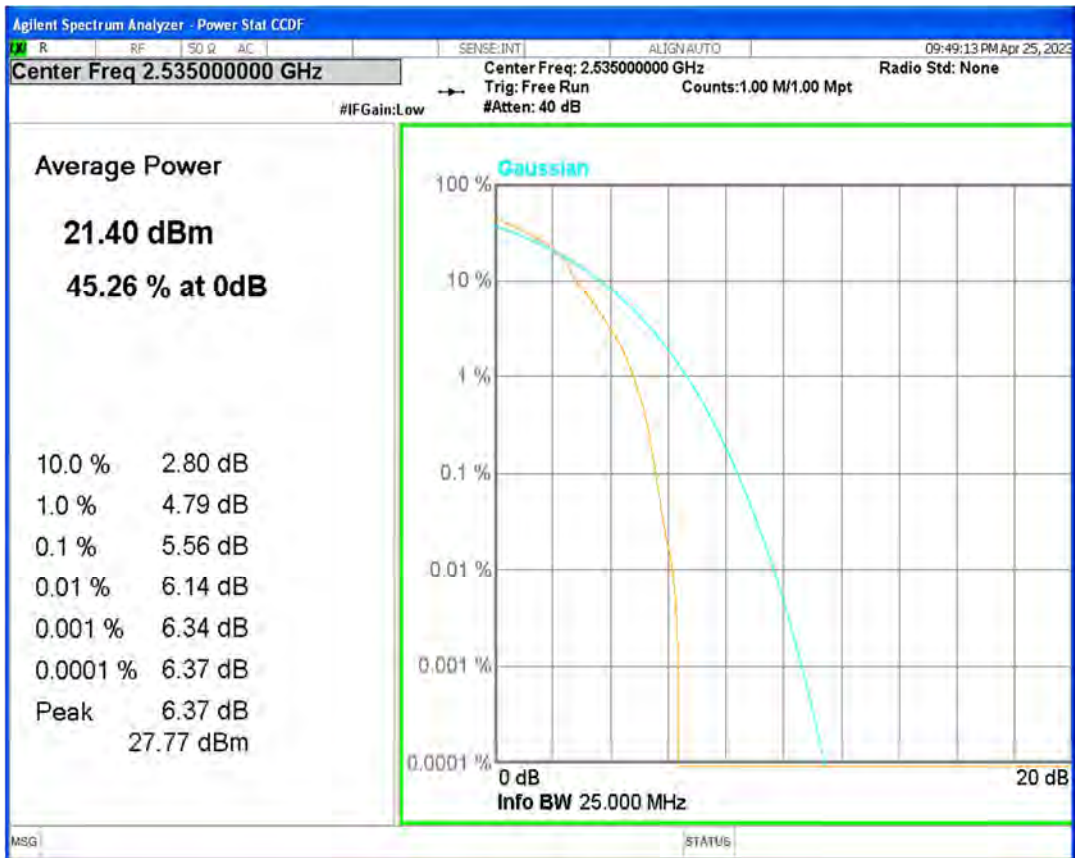

Band7 16QAM BW=5MHz Channel=21100 RB Size=1 Position=#0