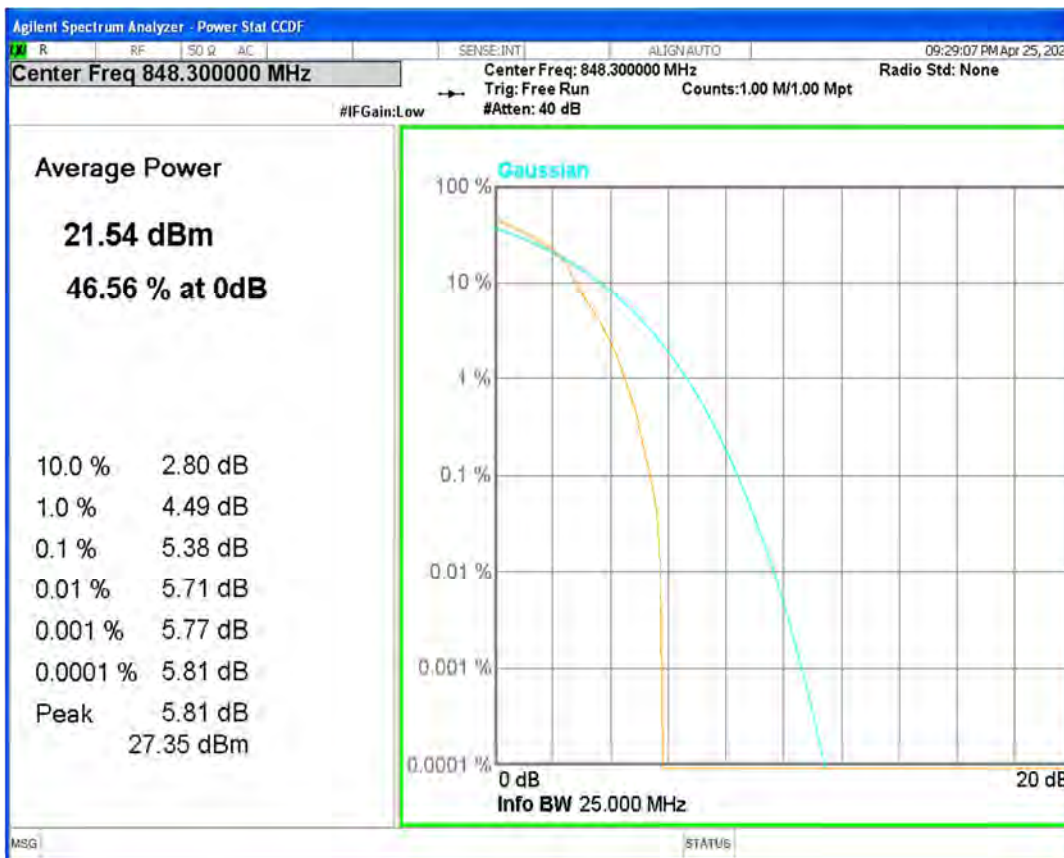

Band5 16QAM BW=1.4MHz Channel=20643 RB Size=1 Position=#0