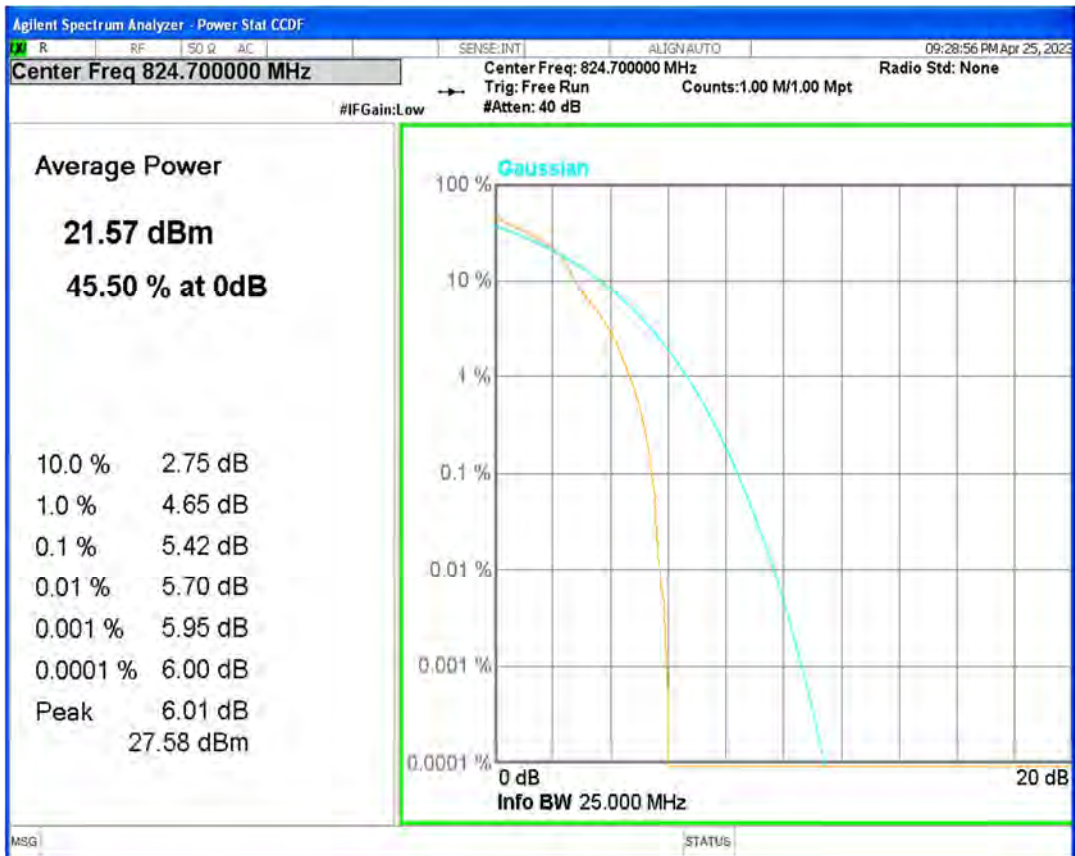

Band5 16QAM BW=1.4MHz Channel=20407 RB Size=1 Position=#0