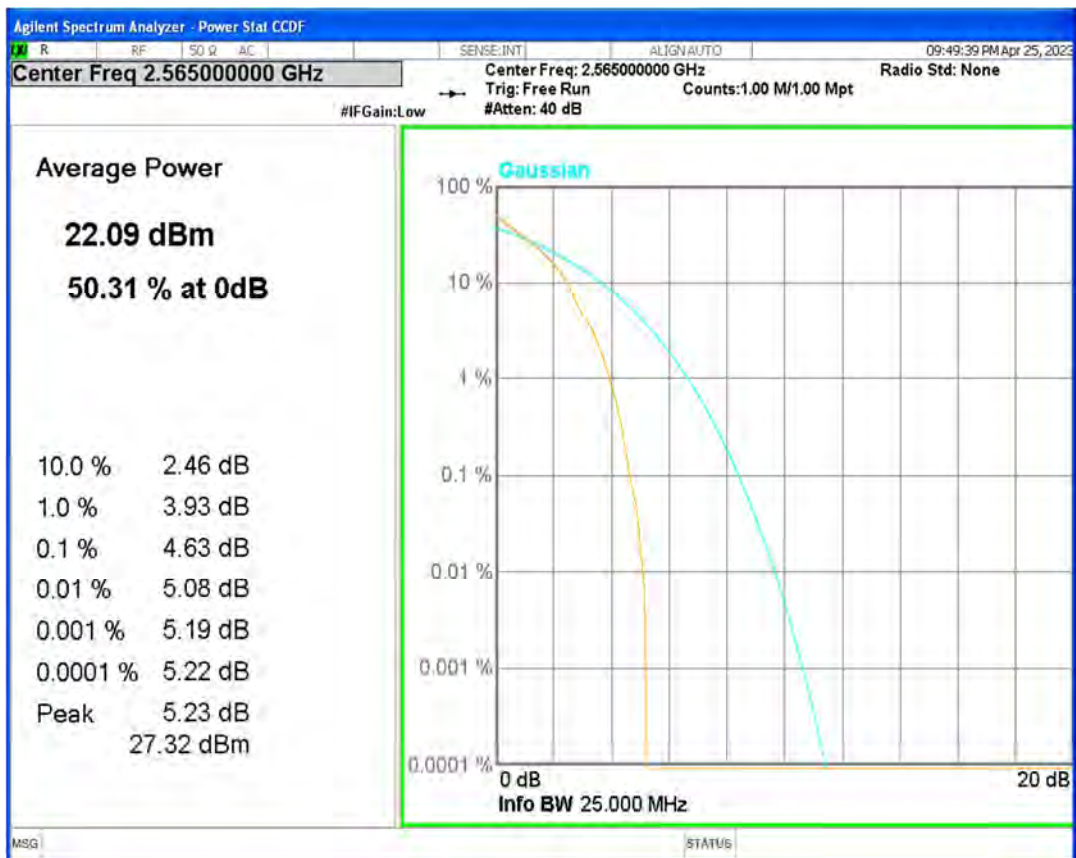

Band7 QPSK BW=10MHz Channel=21400 RB Size=1 Position=#0