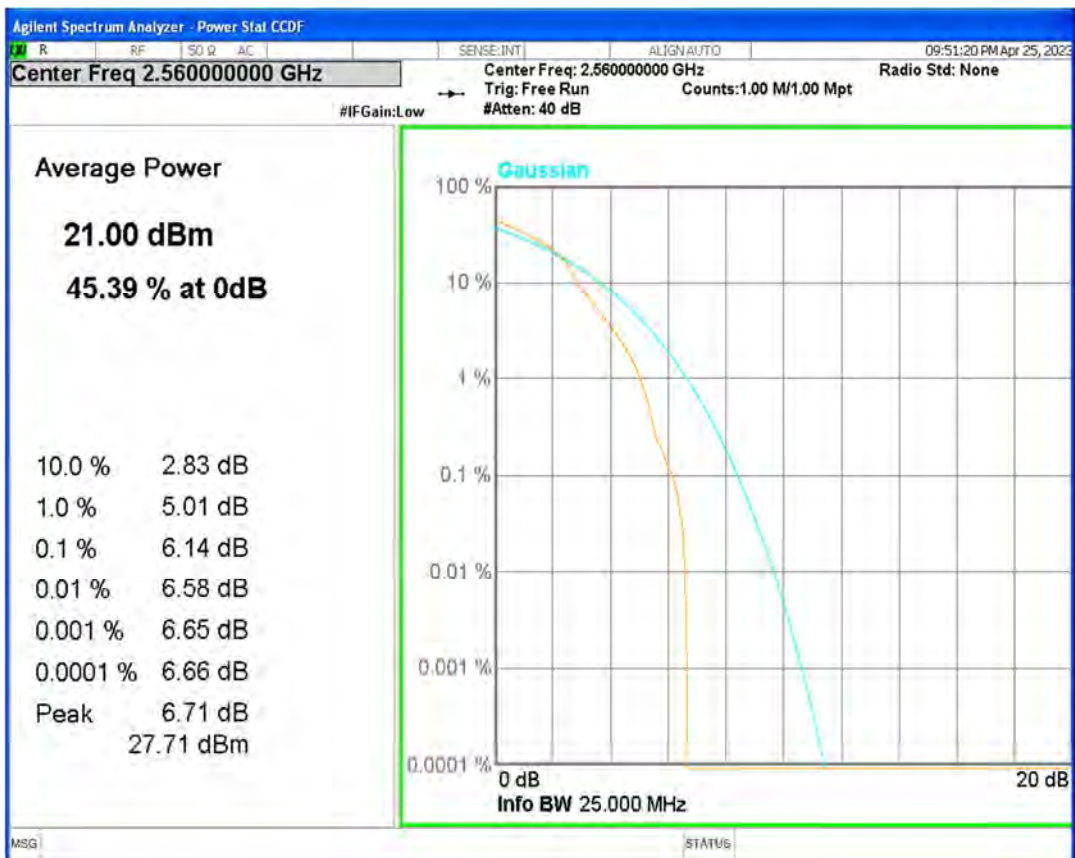

Band7 16QAM BW=20MHz Channel=21350 RB Size=1 Position=#0