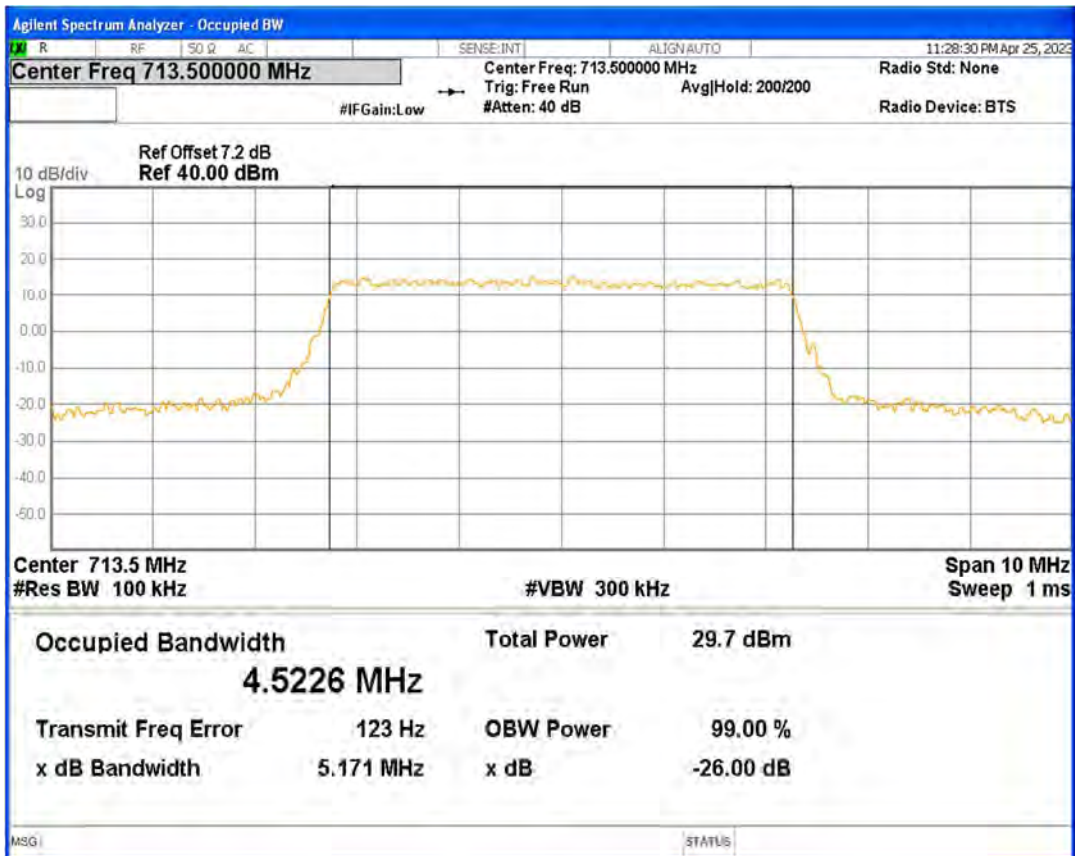

Band17 QPSK BW=10MHz Channel=23800 RB Size=50 Position=#0

Band17 QPSK BW=5MHz Channel=23755 RB Size=25 Position=#0

Band17 QPSK BW=5MHz Channel=23790 RB Size=25 Position=#0

Band17 QPSK BW=5MHz Channel=23825 RB Size=25 Position=#0