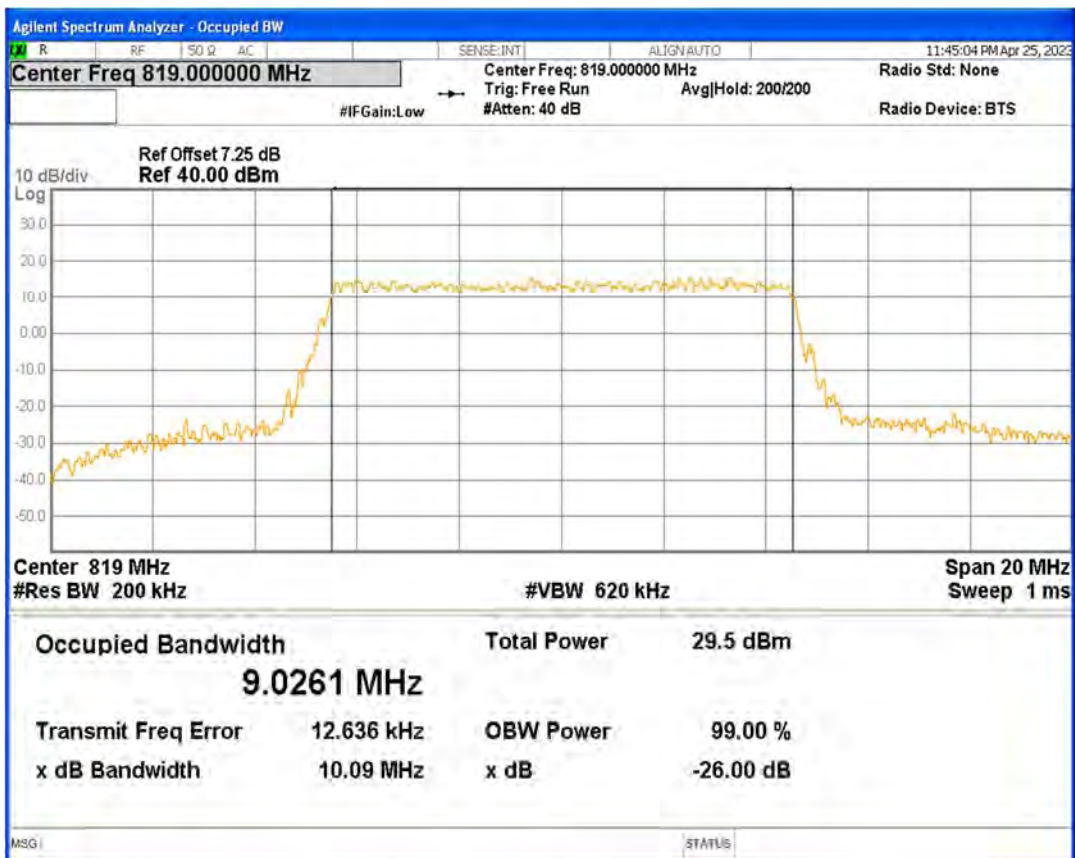

Band26(814-824) QPSK BW=3MHz Channel=26705 RB Size=15 Position=#0