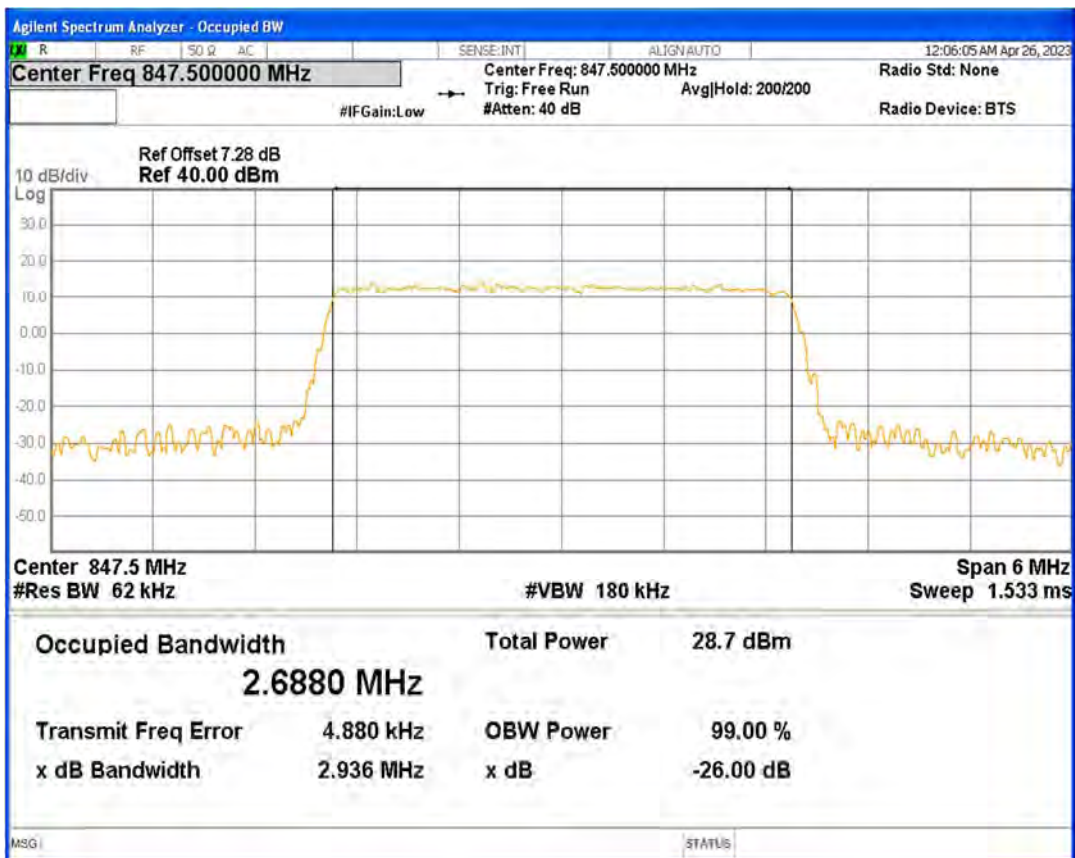

Band26(824-849) 16QAM BW=5MHz Channel=26815 RB Size=25 Position=#0