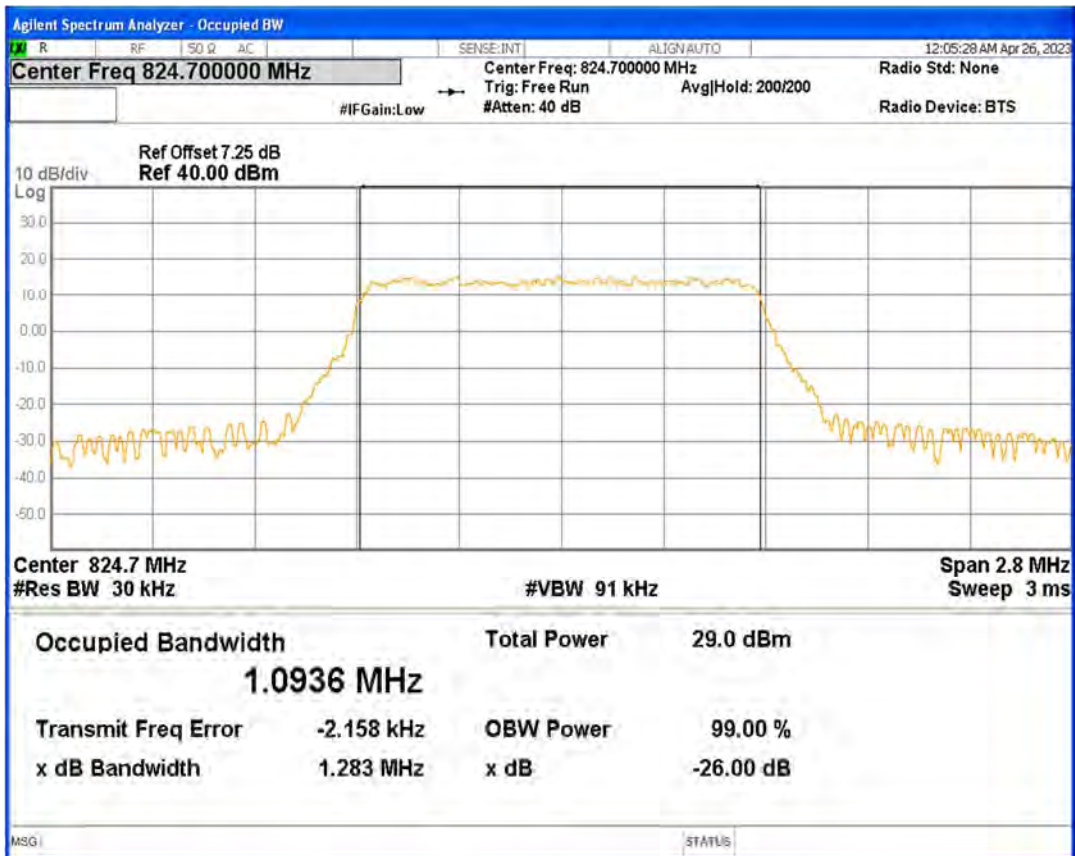

Band26(824-849) QPSK BW=1.4MHz Channel=26915 RB Size=6 Position=#0