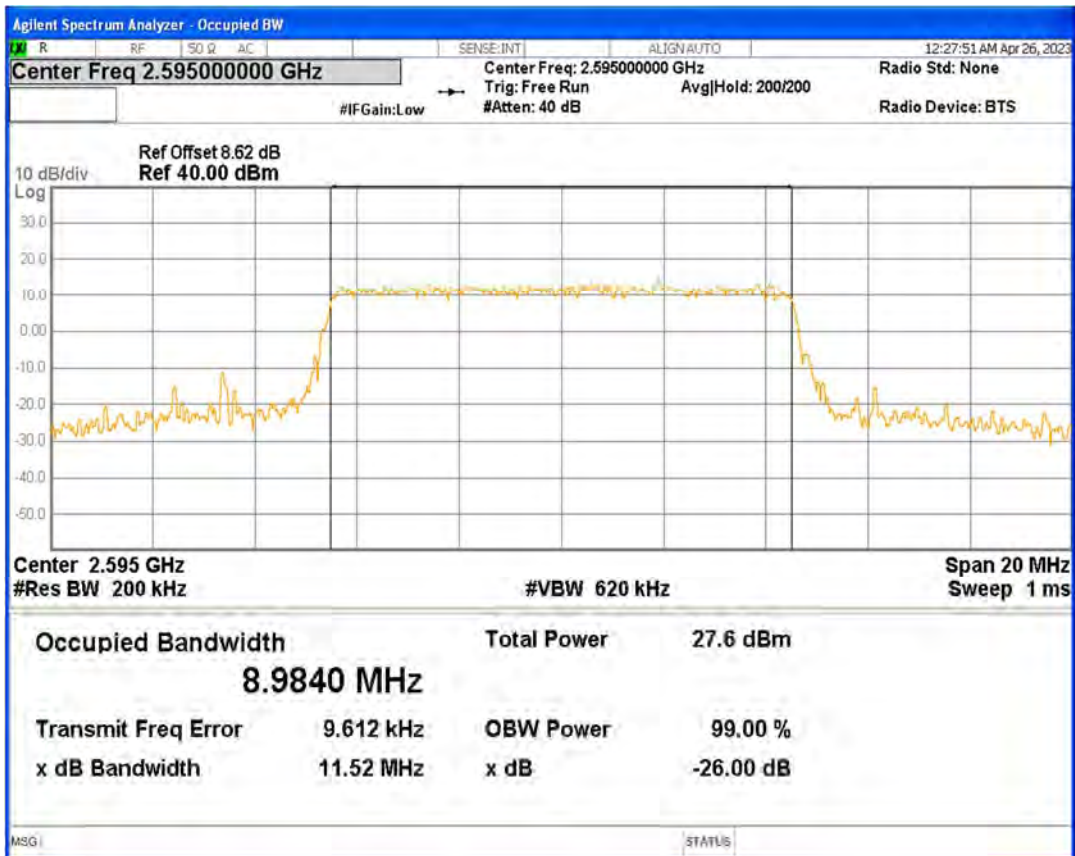

Band38 16QAM BW=10MHz Channel=38200 RB Size=50 Position=#0