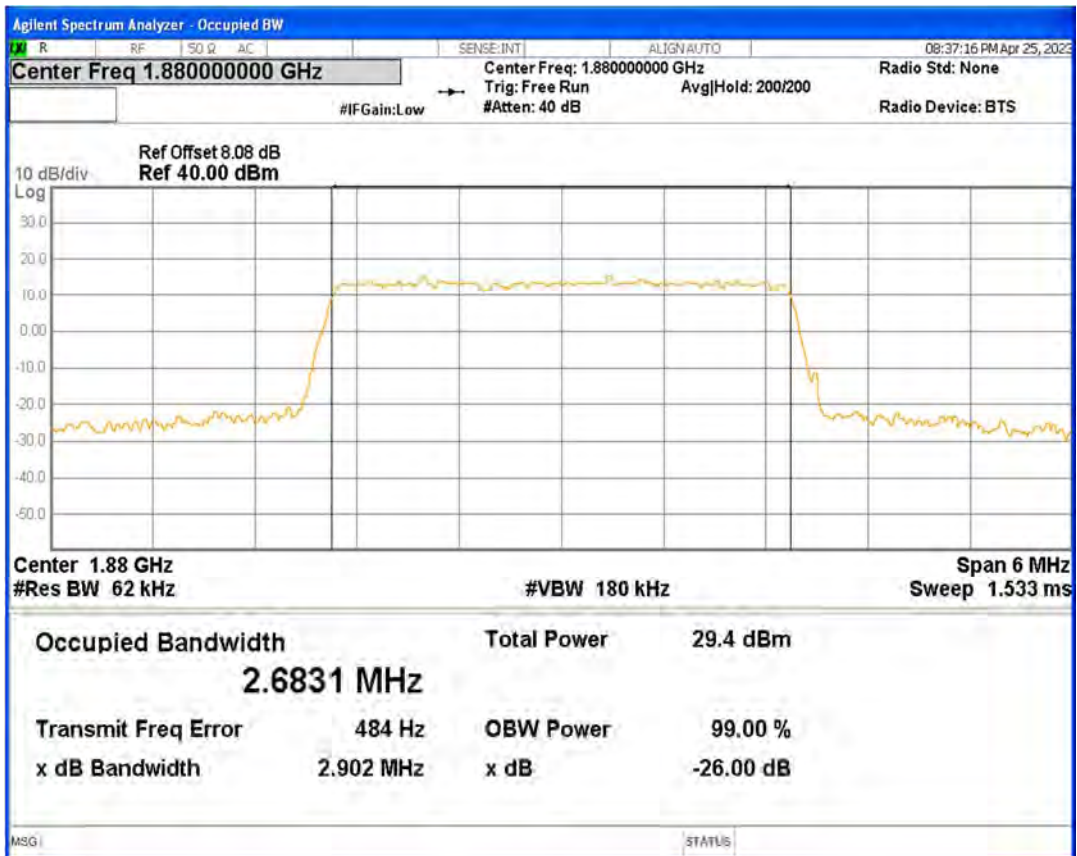

Band2 16QAM BW=3MHz Channel=19185 RB Size=15 Position=#0