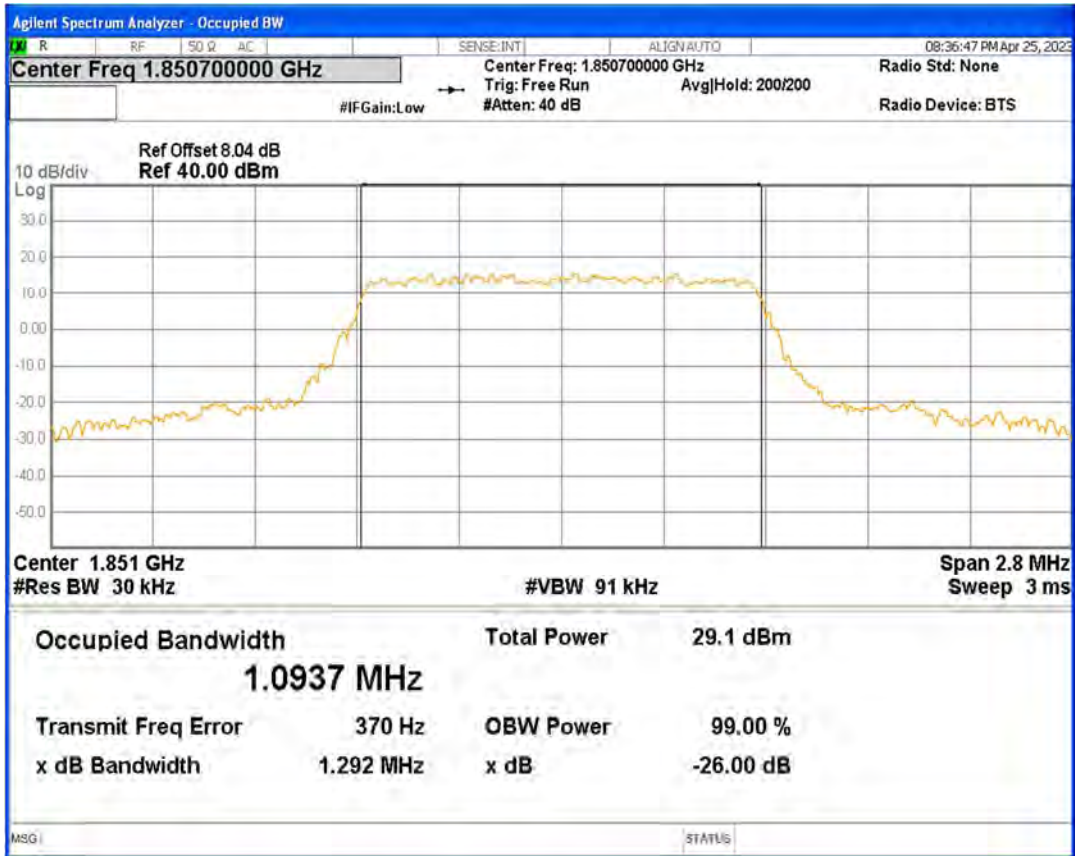

Band2 16QAM BW=1.4MHz Channel=18900 RB Size=6 Position=#0