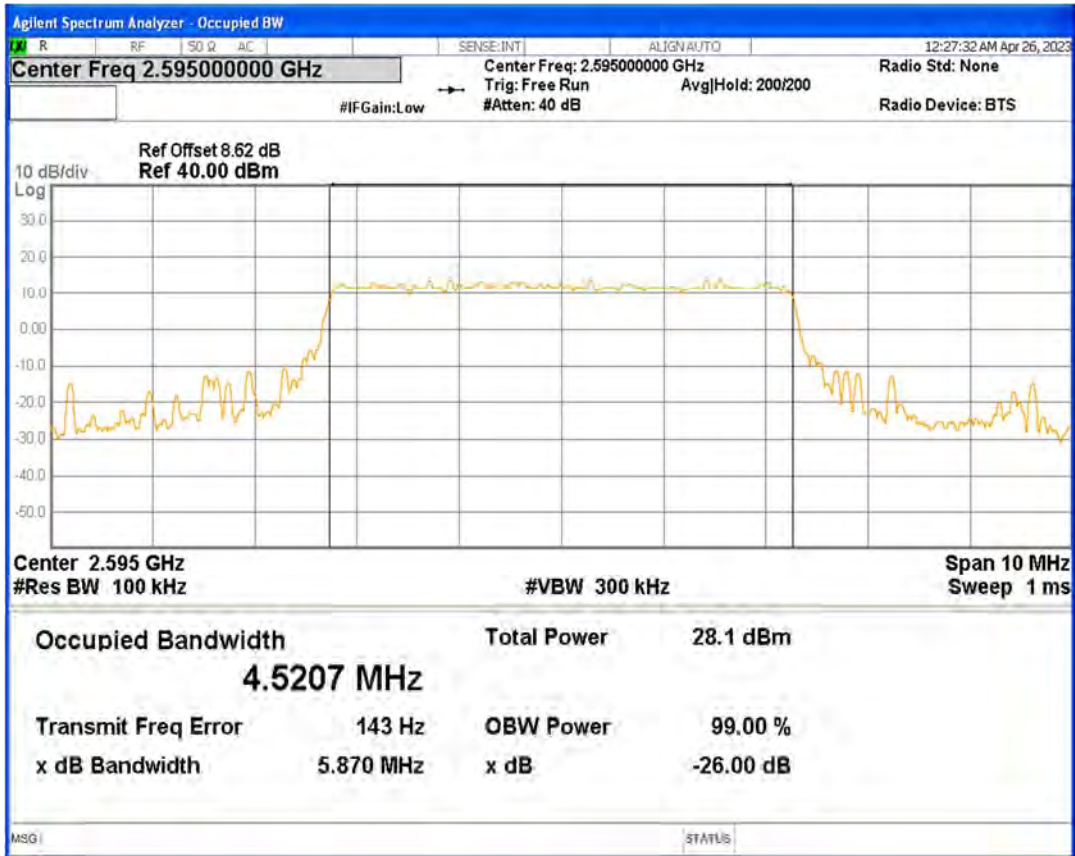

Band38 16QAM BW=20MHz Channel=38000 RB Size=100 Position=#0

Band38 16QAM BW=20MHz Channel=38150 RB Size=100 Position=#0

Band38 16QAM BW=5MHz Channel=37775 RB Size=25 Position=#0

Band38 16QAM BW=5MHz Channel=38000 RB Size=25 Position=#0