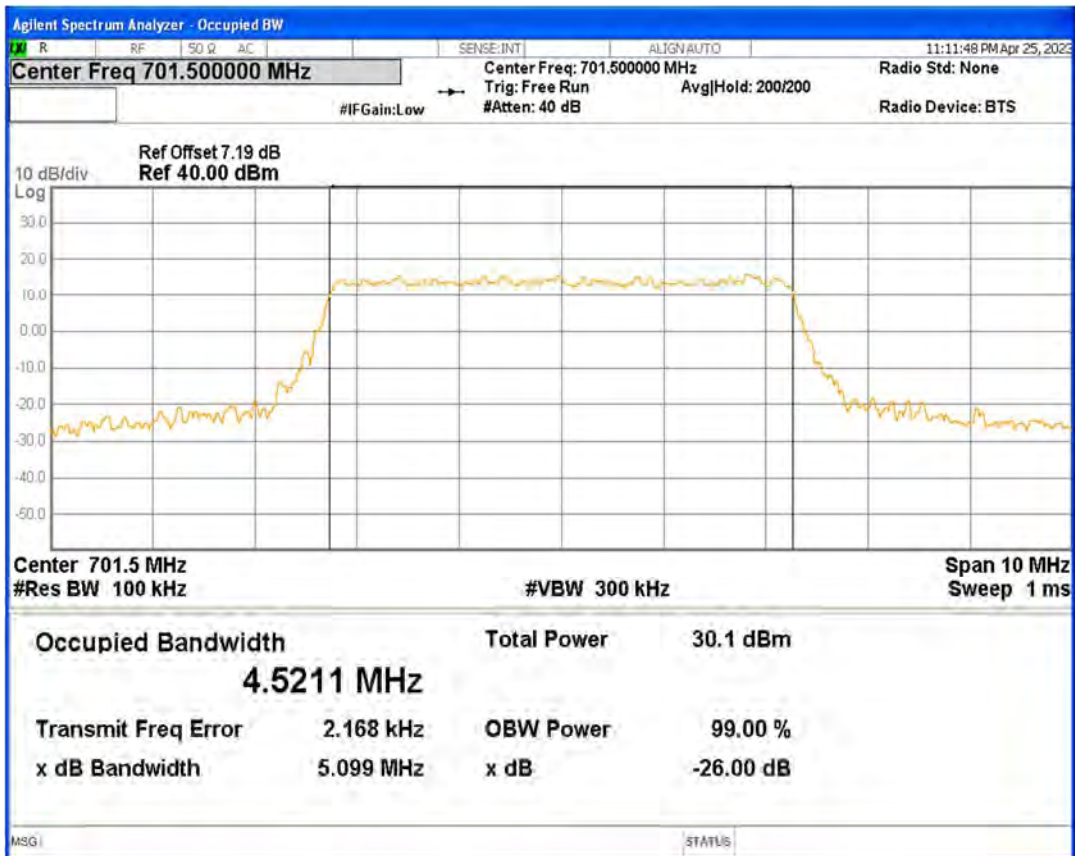

Band12 QPSK BW=5MHz Channel=23095 RB Size=25 Position=#0