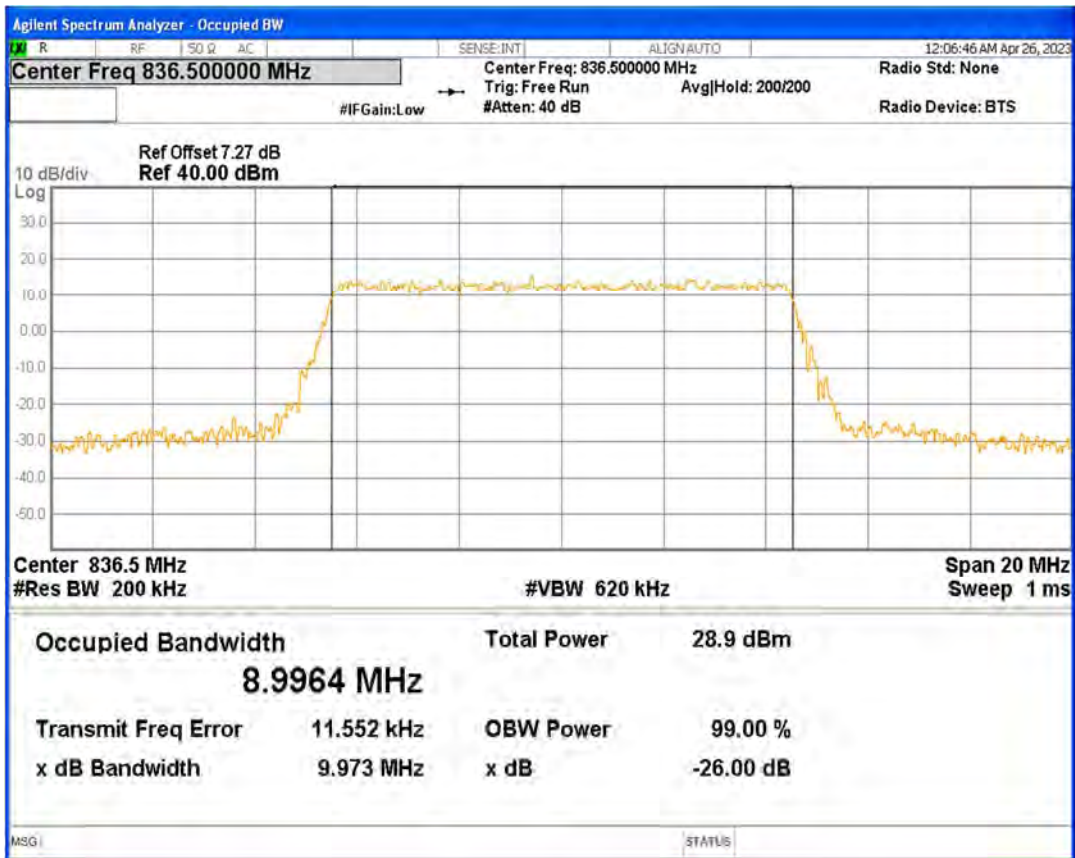

Band26(824-849) QPSK BW=10MHz Channel=26990 RB Size=50 Position=#0