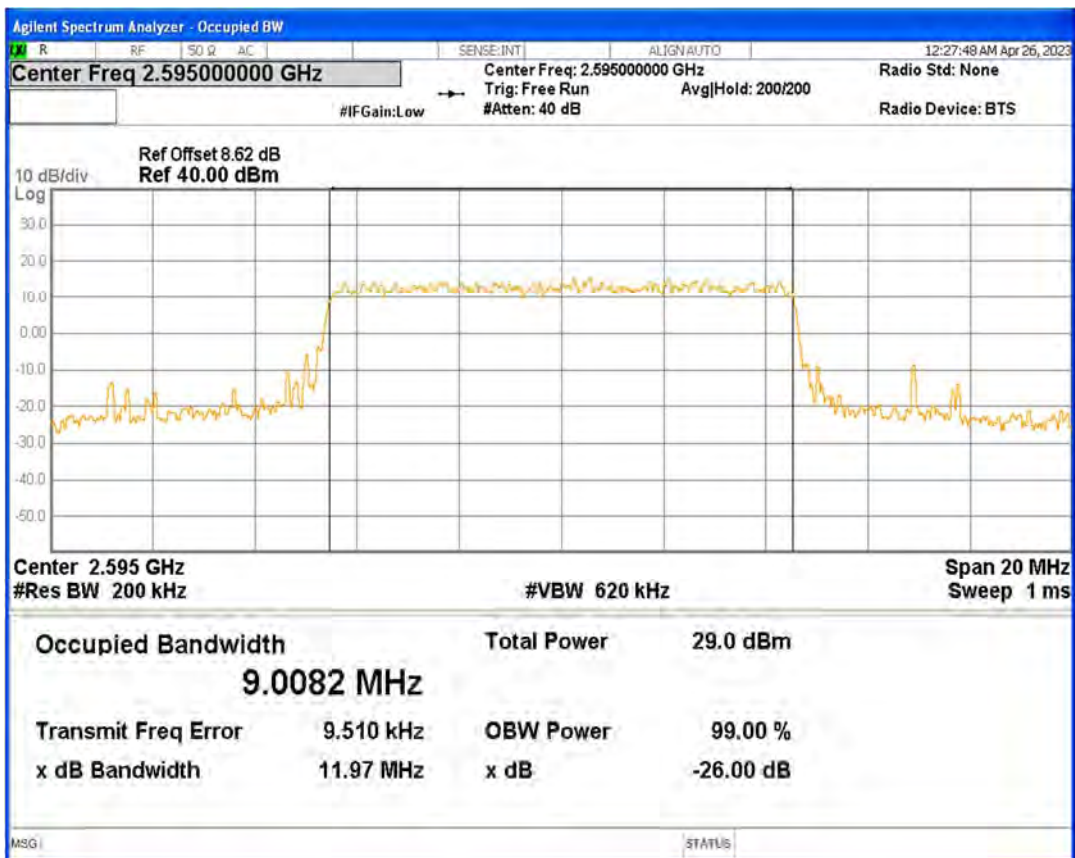

Band38 QPSK BW=10MHz Channel=38200 RB Size=50 Position=#0