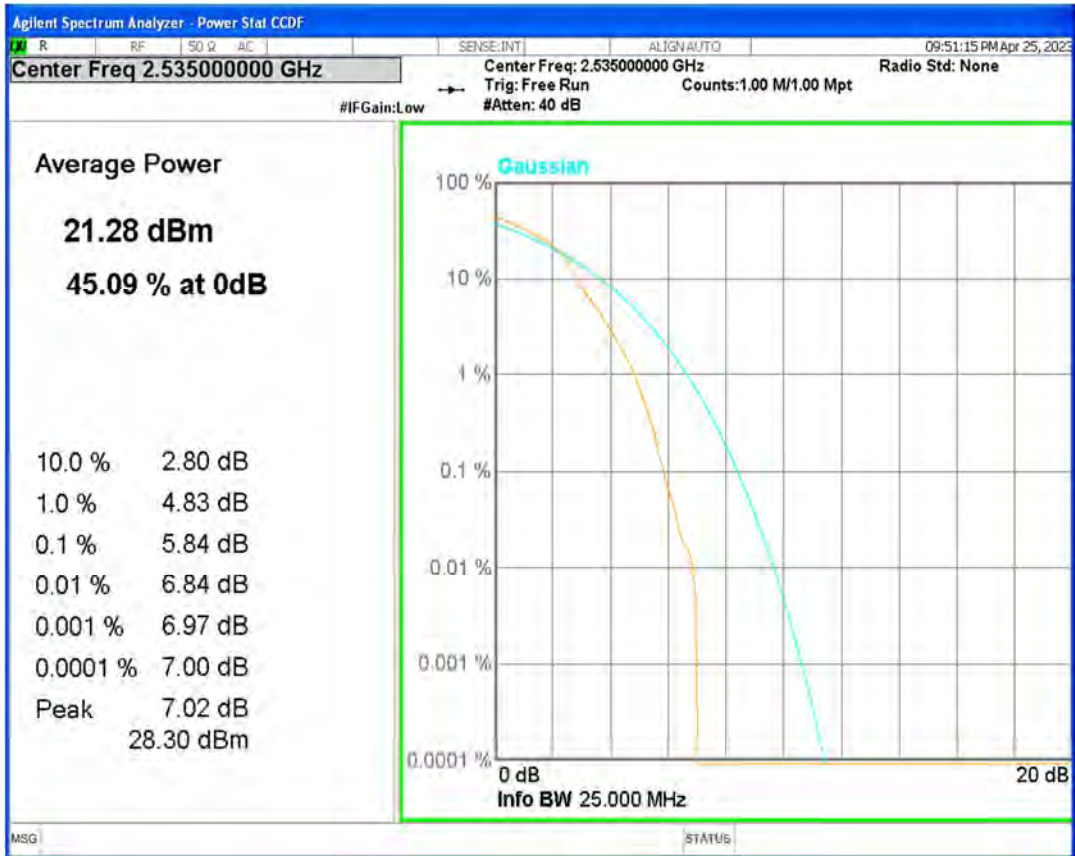

Band7 16QAM BW=20MHz Channel=21100 RB Size=1 Position=#0