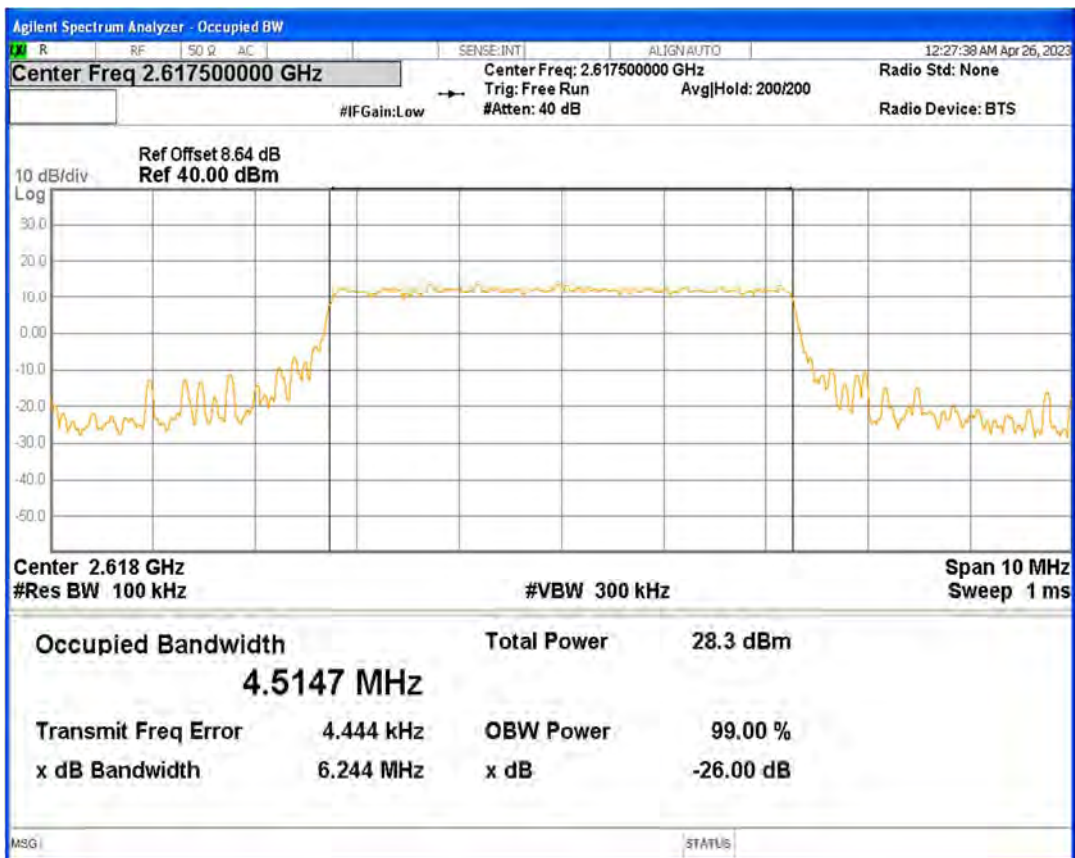

Band38 QPSK BW=10MHz Channel=37800 RB Size=50 Position=#0