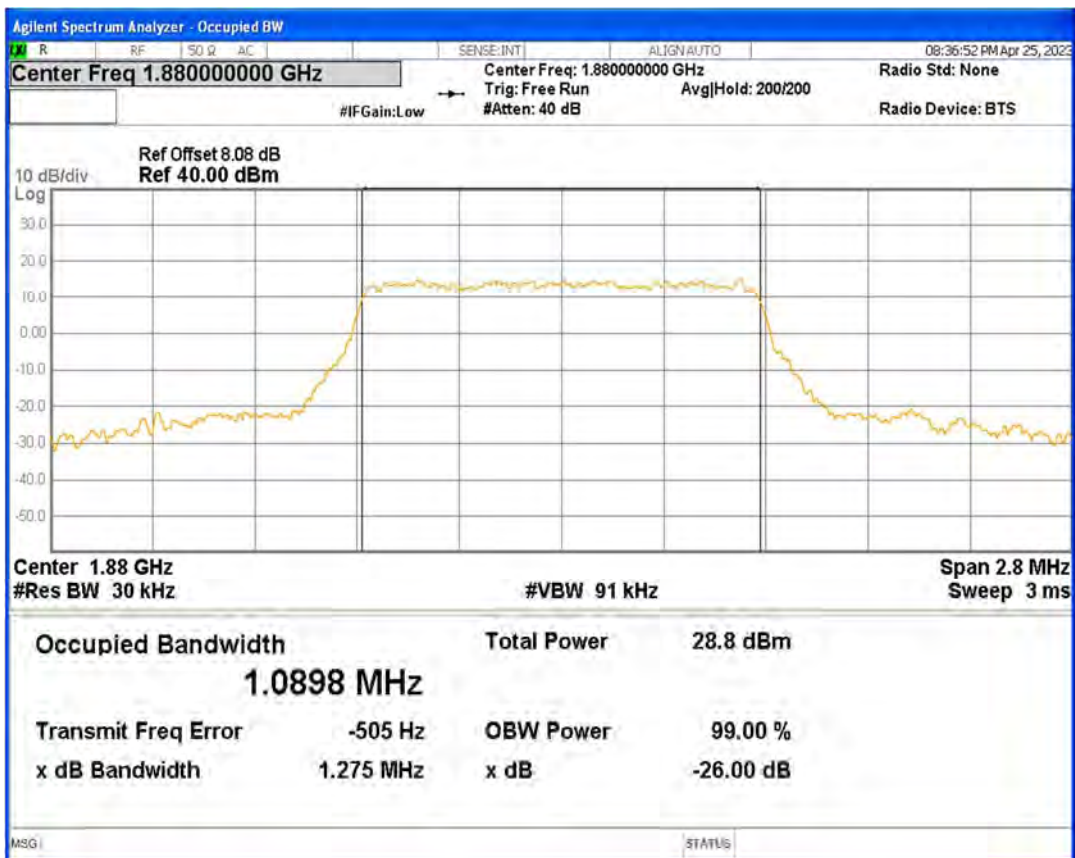

Band2 16QAM BW=1.4MHz Channel=19193 RB Size=6 Position=#0