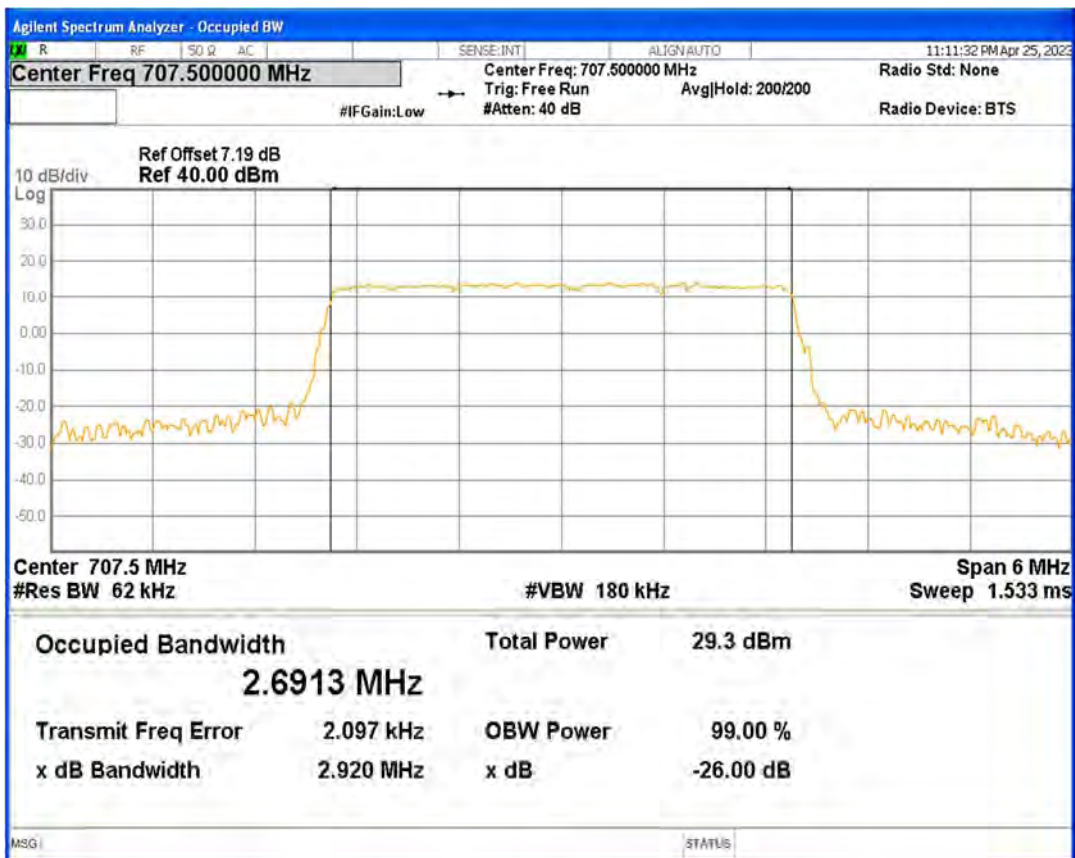

Band12 16QAM BW=10MHz Channel=23095 RB Size=50 Position=#0

Band12 16QAM BW=10MHz Channel=23130 RB Size=50 Position=#0

Band12 16QAM BW=3MHz Channel=23025 RB Size=15 Position=#0

Band12 16QAM BW=3MHz Channel=23095 RB Size=15 Position=#0