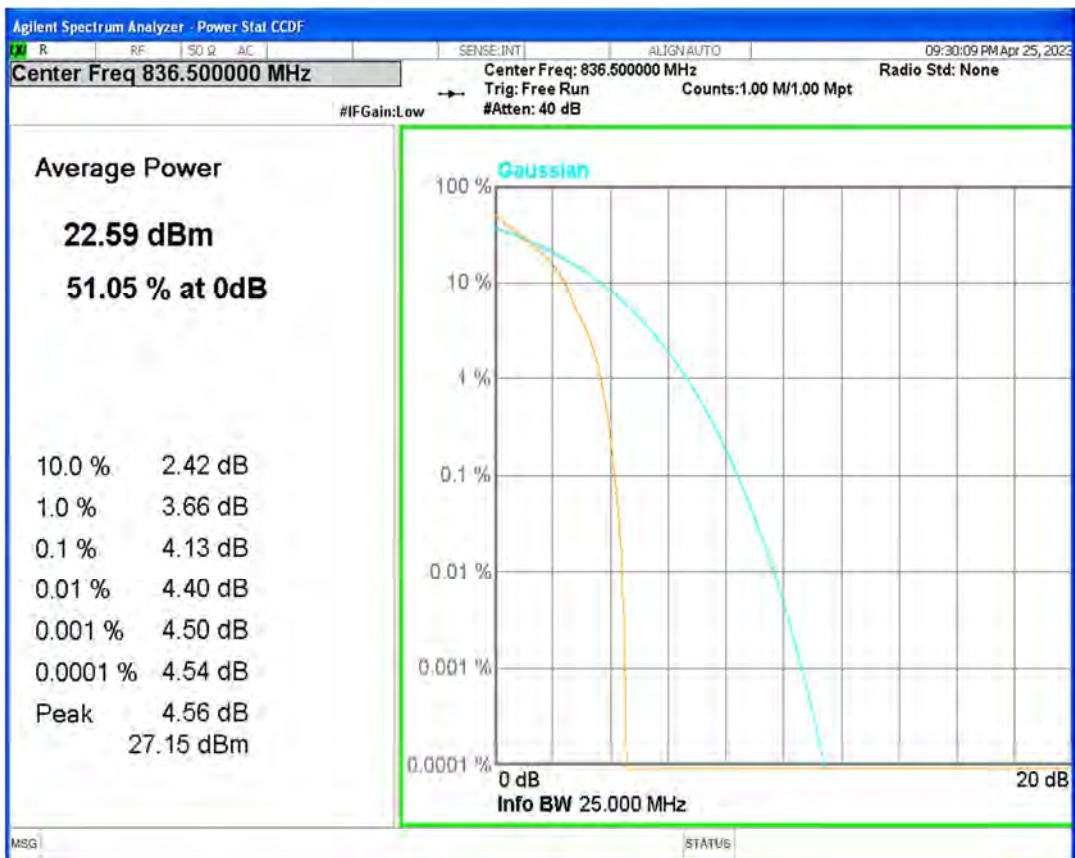

Band5 QPSK BW=10MHz Channel=20525 RB Size=1 Position=#0