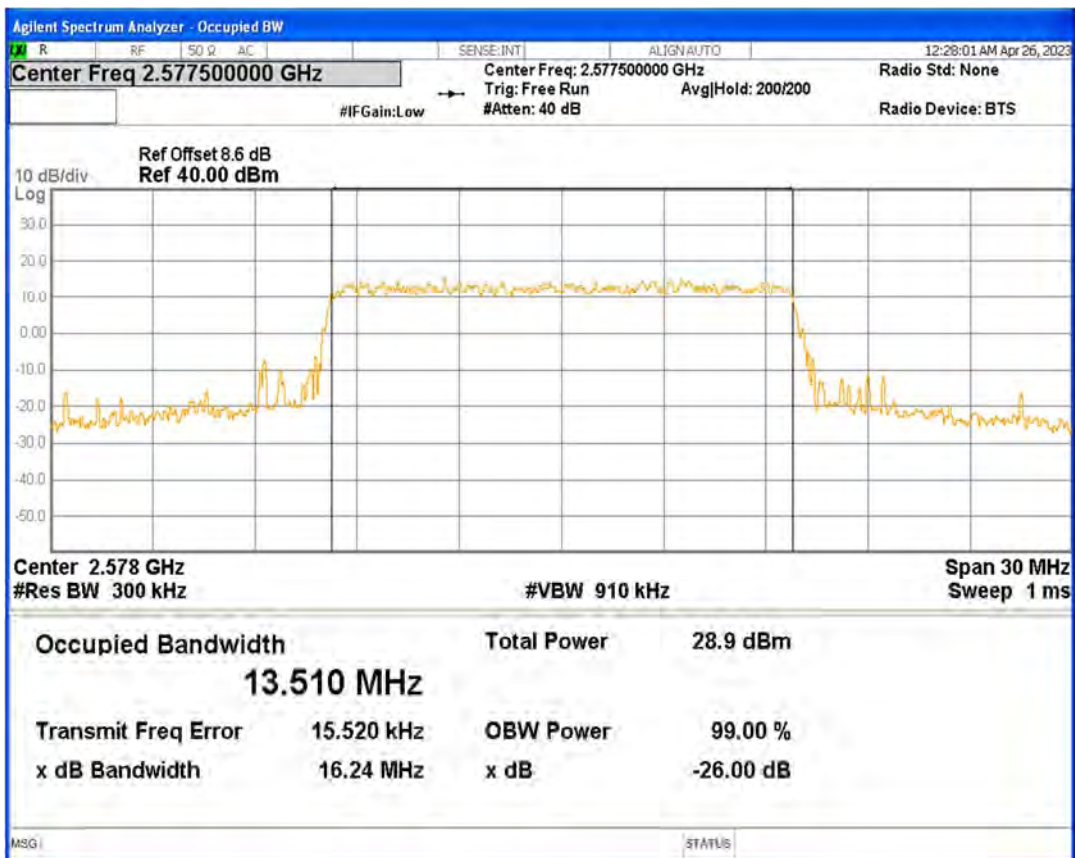

Band38 QPSK BW=15MHz Channel=38000 RB Size=75 Position=#0