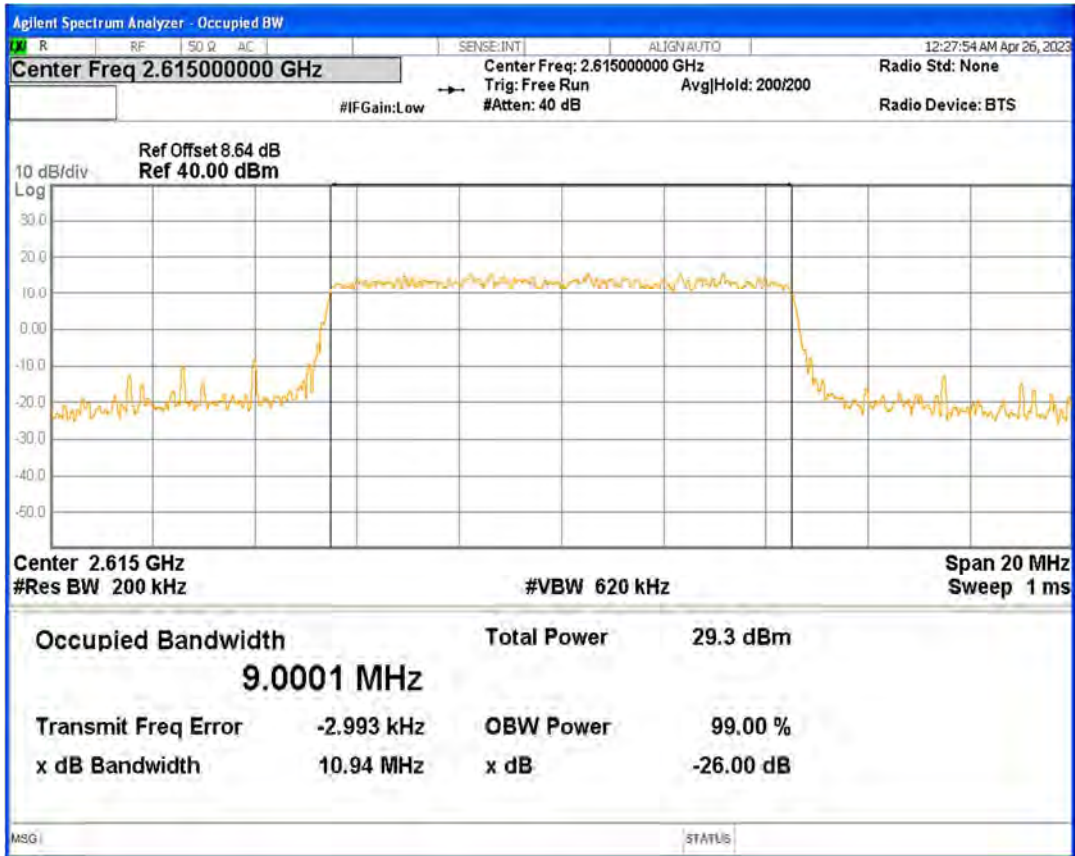

Band38 16QAM BW=5MHz Channel=38225 RB Size=25 Position=#0

Band38 QPSK BW=10MHz Channel=37800 RB Size=50 Position=#0

Band38 QPSK BW=10MHz Channel=38000 RB Size=50 Position=#0

Band38 QPSK BW=10MHz Channel=38200 RB Size=50 Position=#0