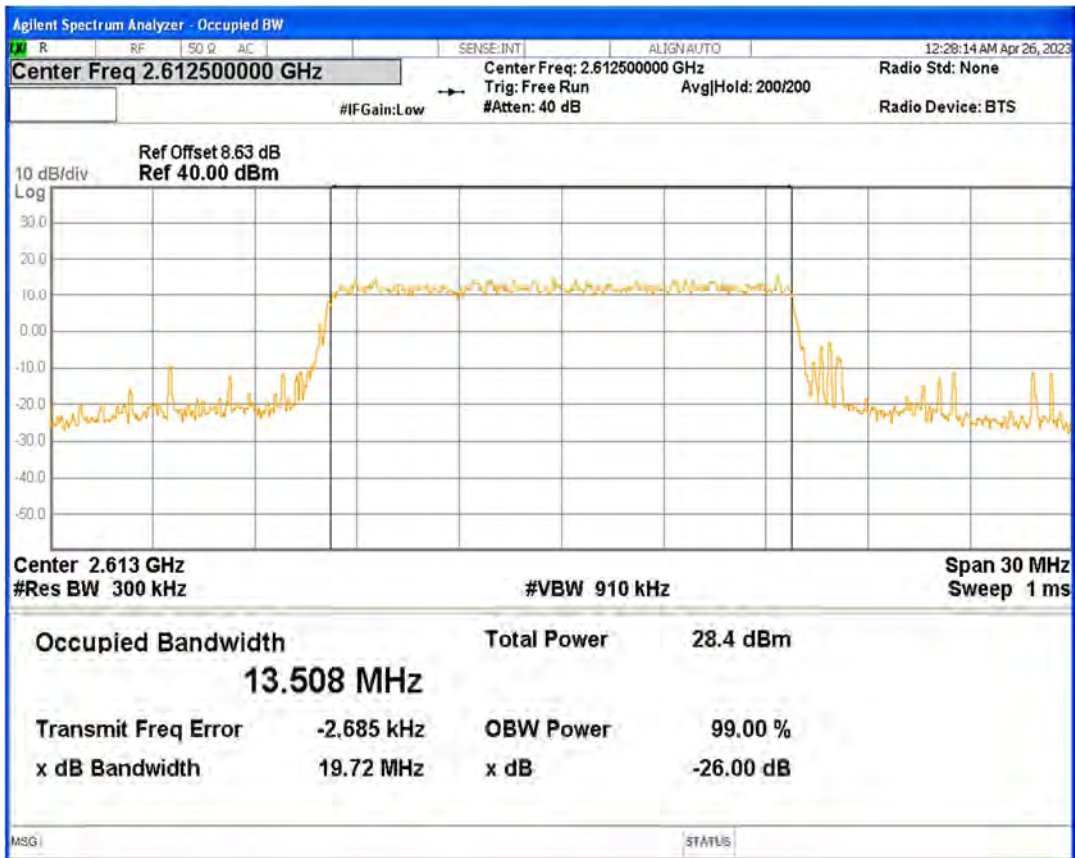

Band38 16QAM BW=20MHz Channel=37850 RB Size=100 Position=#0