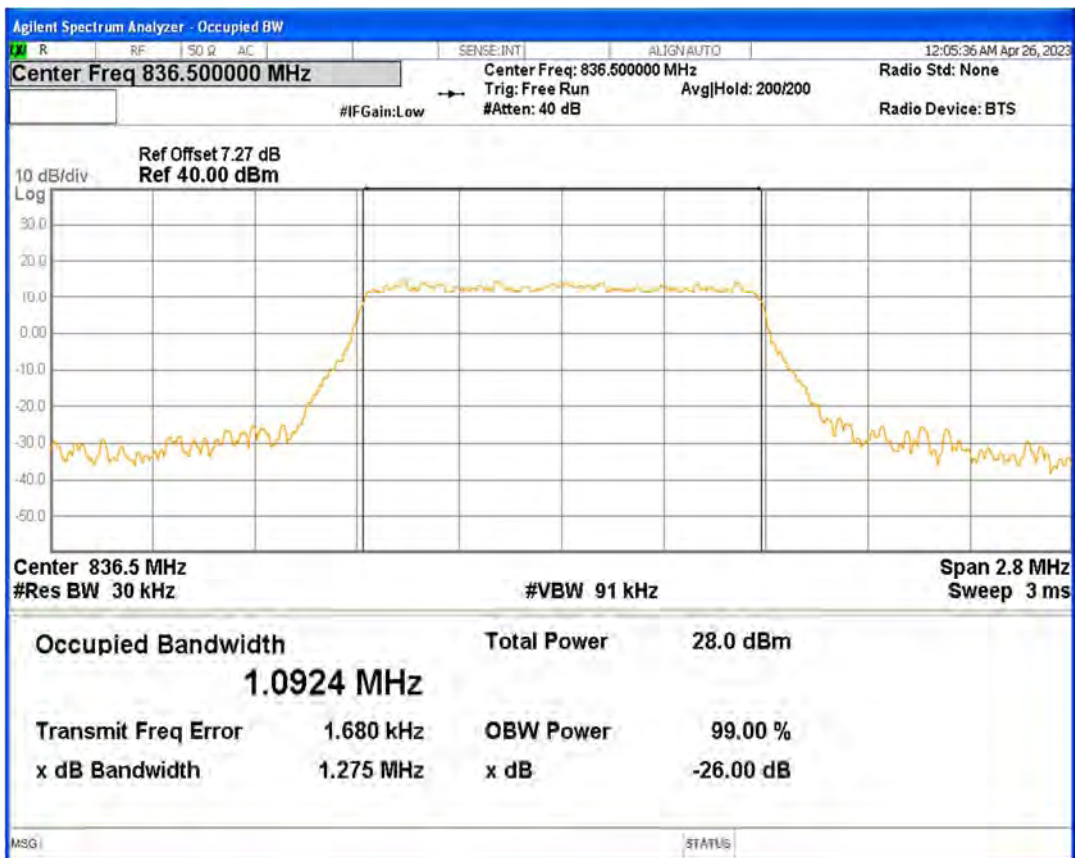

Band26(824-849) 16QAM BW=1.4MHz Channel=27033 RB Size=6 Position=#0