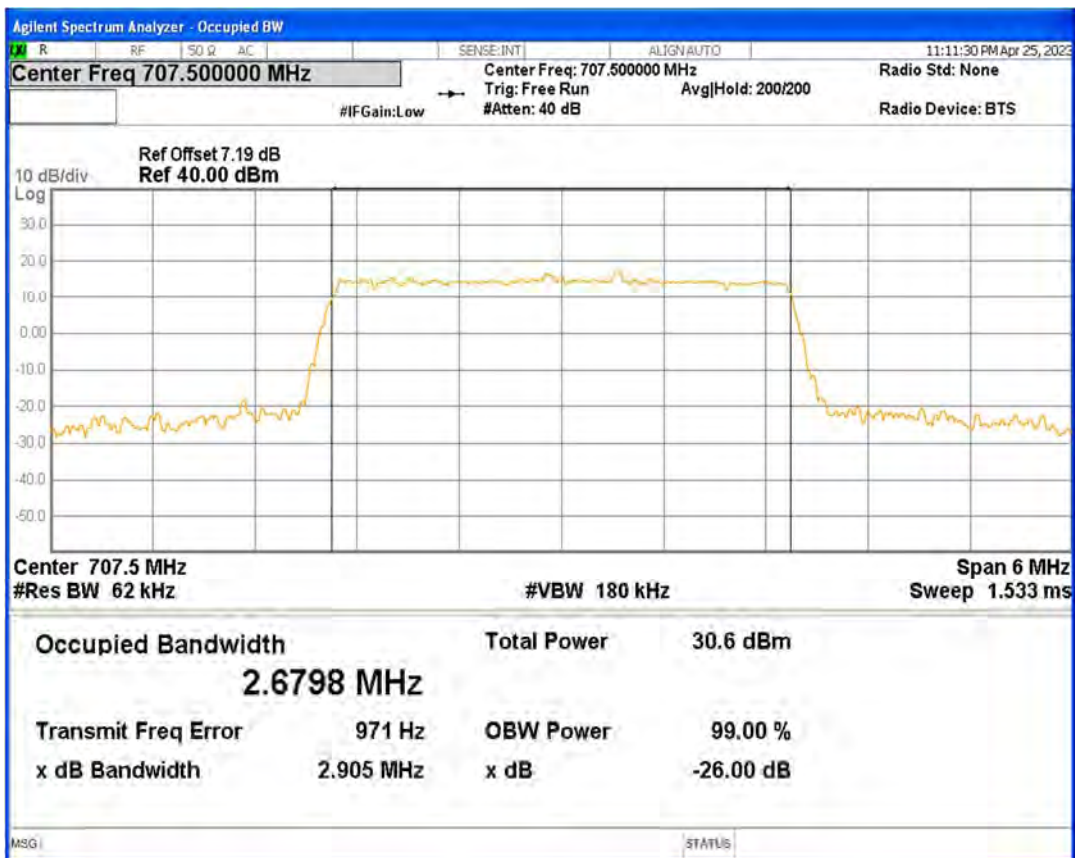

Band12 QPSK BW=10MHz Channel=23095 RB Size=50 Position=#0

Band12 QPSK BW=10MHz Channel=23130 RB Size=50 Position=#0

Band12 QPSK BW=3MHz Channel=23025 RB Size=15 Position=#0

Band12 QPSK BW=3MHz Channel=23095 RB Size=15 Position=#0