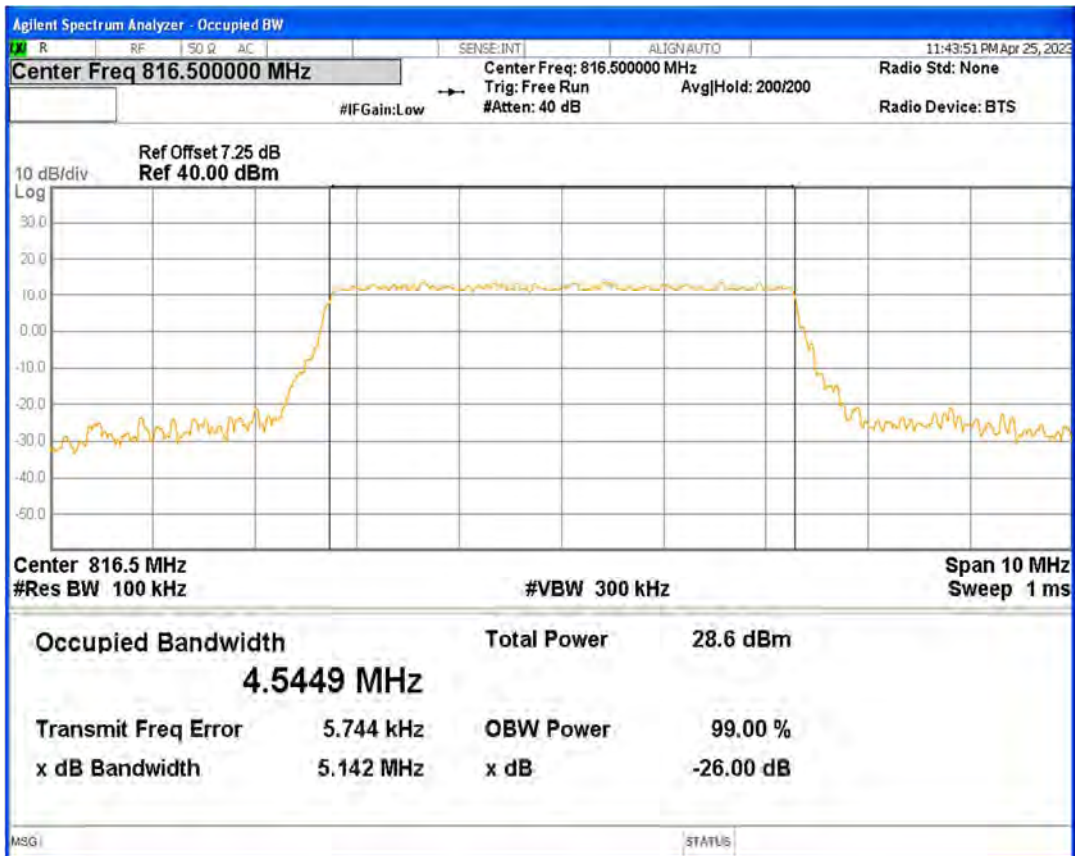

Band26(814-824) 16QAM BW=5MHz Channel=26740 RB Size=25 Position=#0