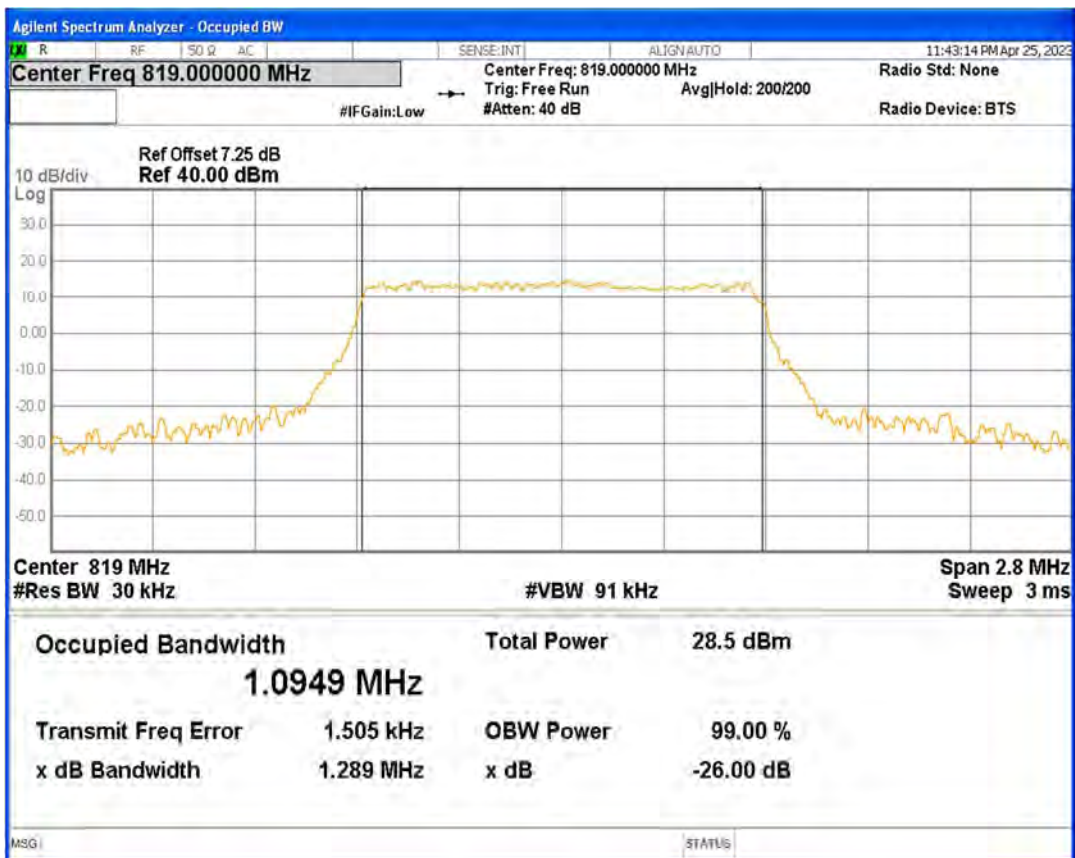

Band26(814-824) 16QAM BW=1.4MHz Channel=26783 RB Size=6 Position=#0