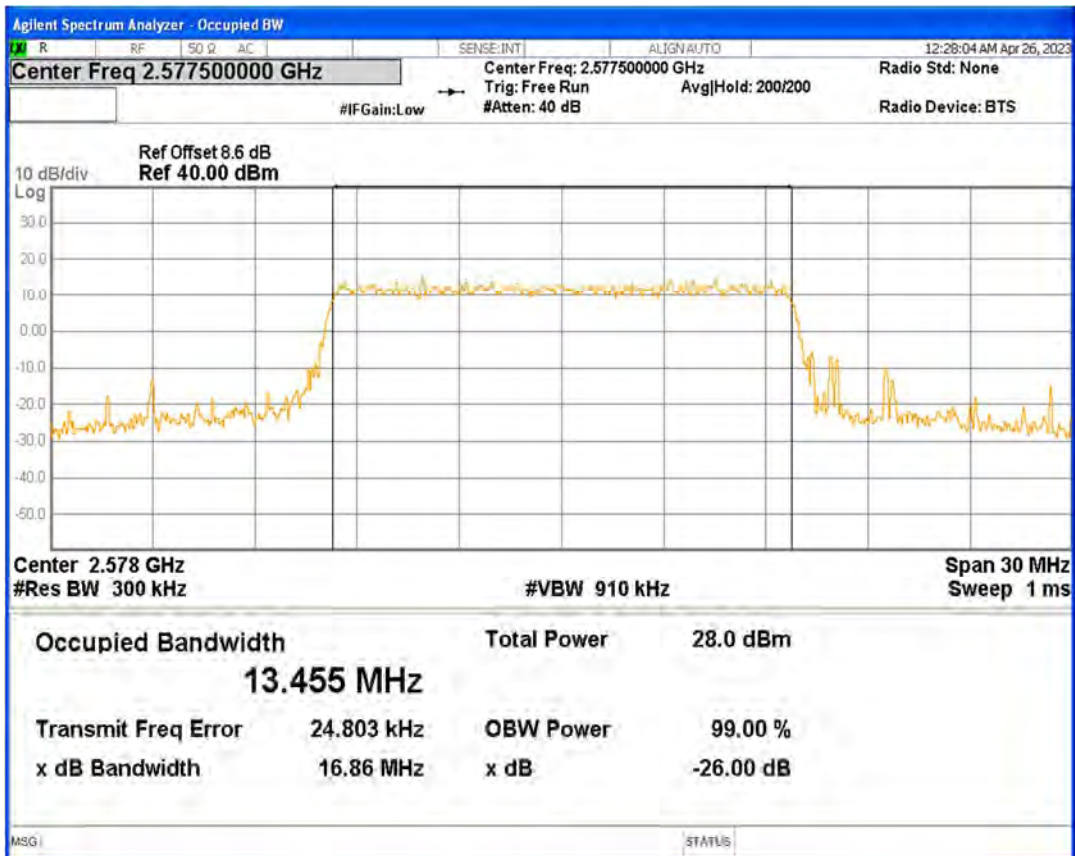

Band38 16QAM BW=15MHz Channel=38000 RB Size=75 Position=#0