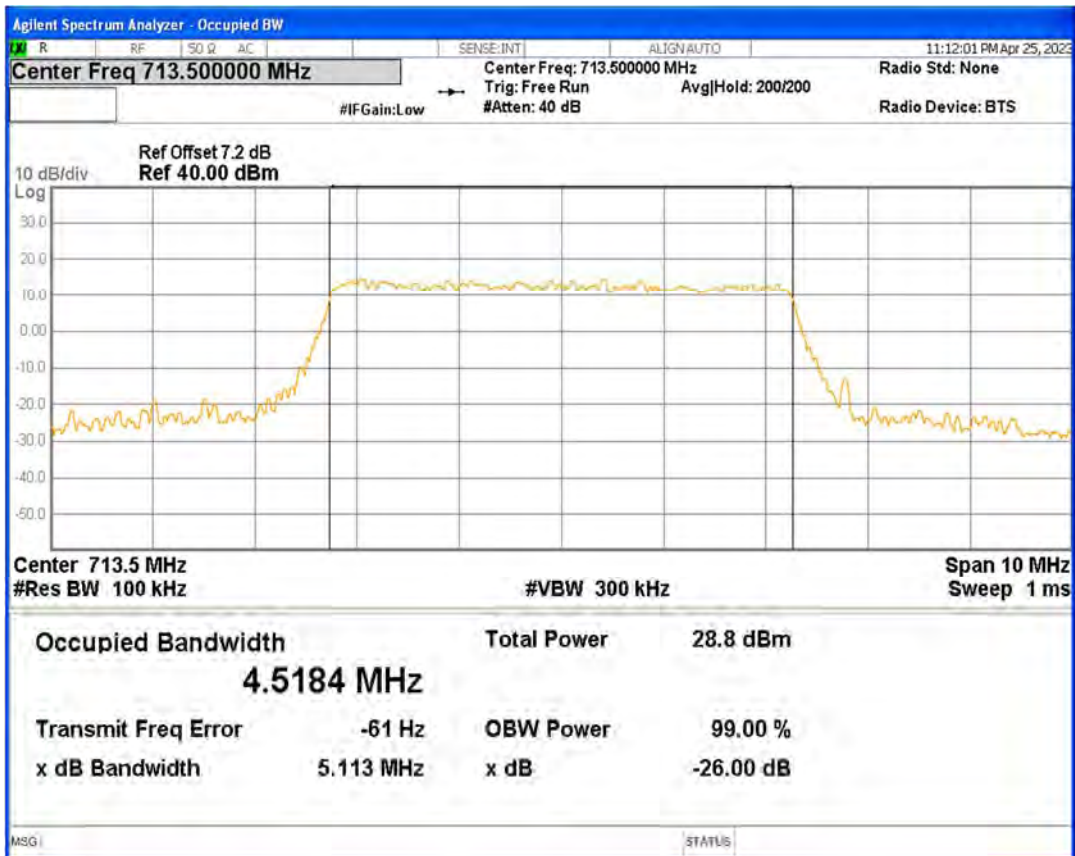

Band12 16QAM BW=3MHz Channel=23165 RB Size=15 Position=#0

Band12 16QAM BW=5MHz Channel=23035 RB Size=25 Position=#0

Band12 16QAM BW=5MHz Channel=23095 RB Size=25 Position=#0

Band12 16QAM BW=5MHz Channel=23155 RB Size=25 Position=#0