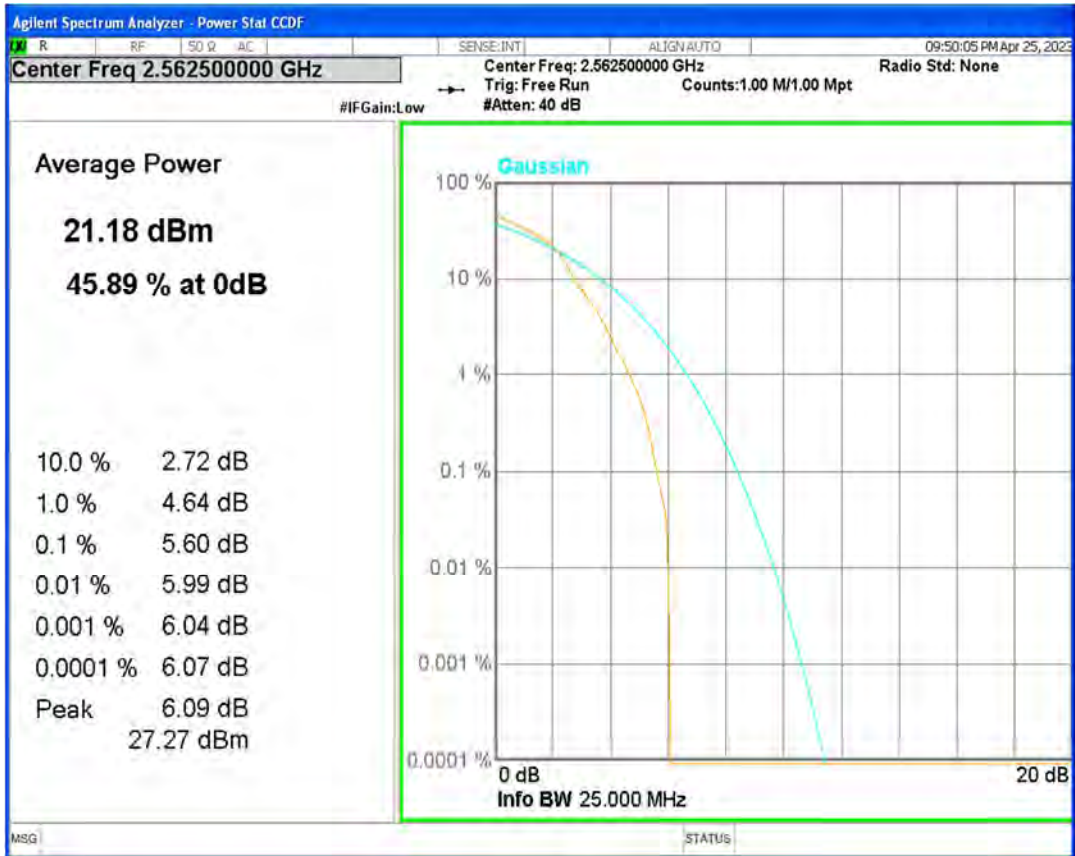

Band7 16QAM BW=10MHz Channel=21400 RB Size=1 Position=#0

Band7 16QAM BW=15MHz Channel=20825 RB Size=1 Position=#0

Band7 16QAM BW=15MHz Channel=21100 RB Size=1 Position=#0

Band7 16QAM BW=15MHz Channel=21375 RB Size=1 Position=#0