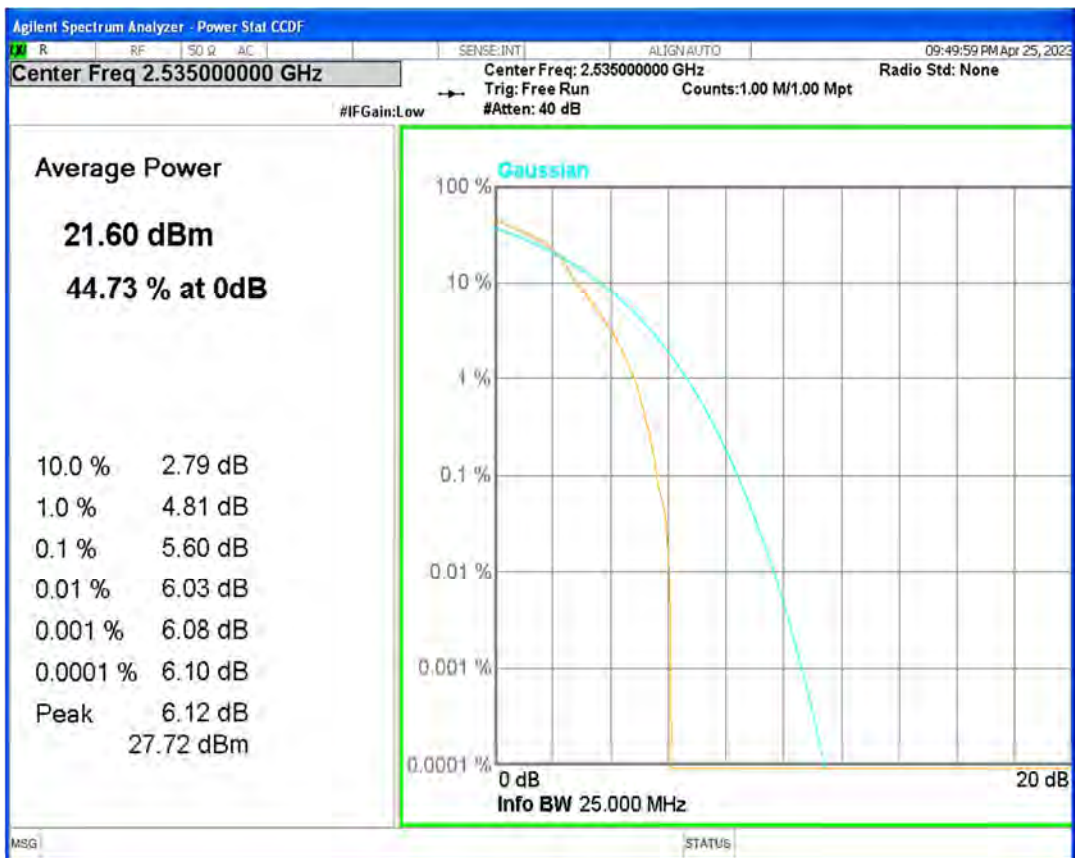

Band7 16QAM BW=15MHz Channel=21100 RB Size=1 Position=#0