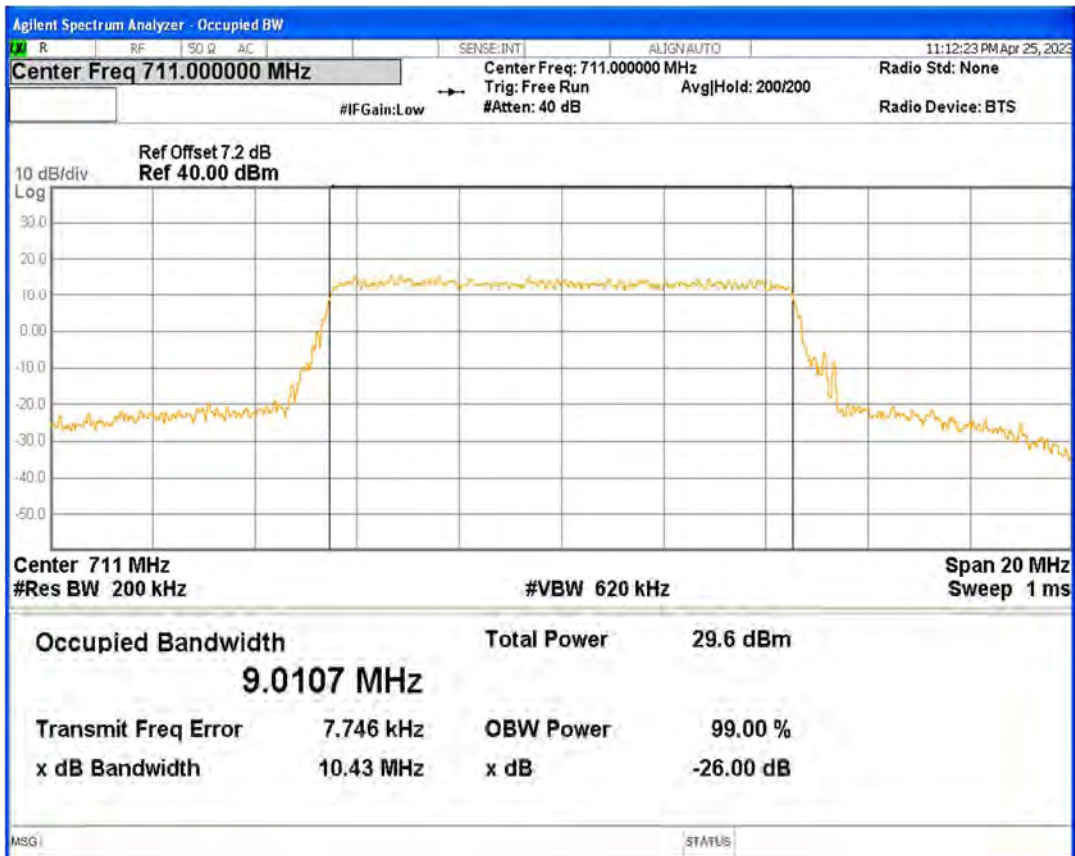

Band12 QPSK BW=3MHz Channel=23025 RB Size=15 Position=#0