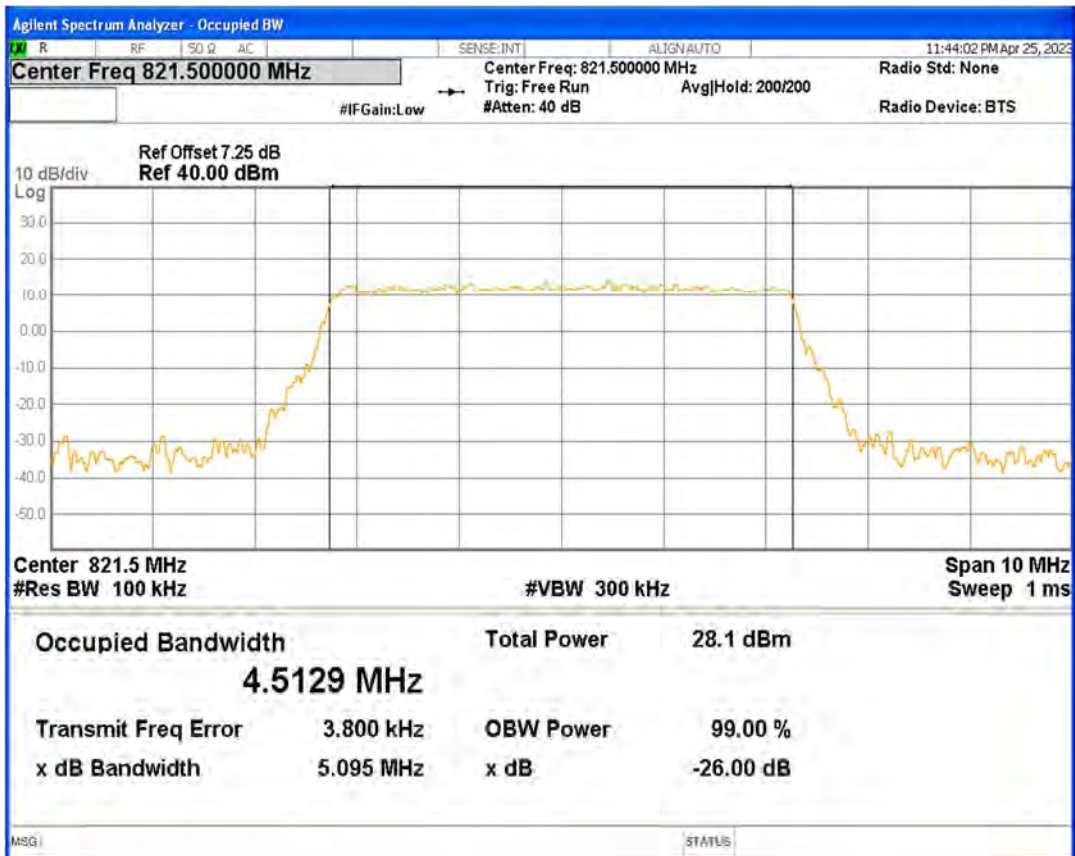

Band26(814-824) QPSK BW=1.4MHz Channel=26697 RB Size=6 Position=#0