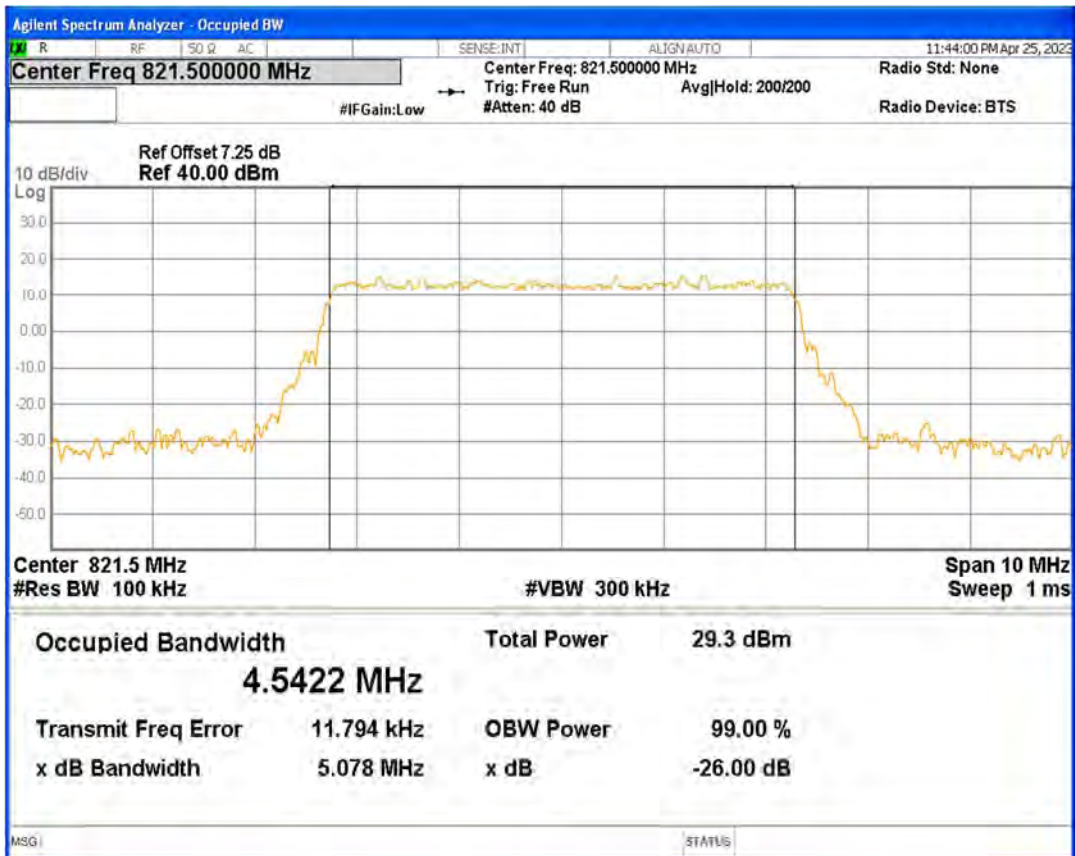

Band26(824-849) 16QAM BW=1.4MHz Channel=26797 RB Size=6 Position=#0