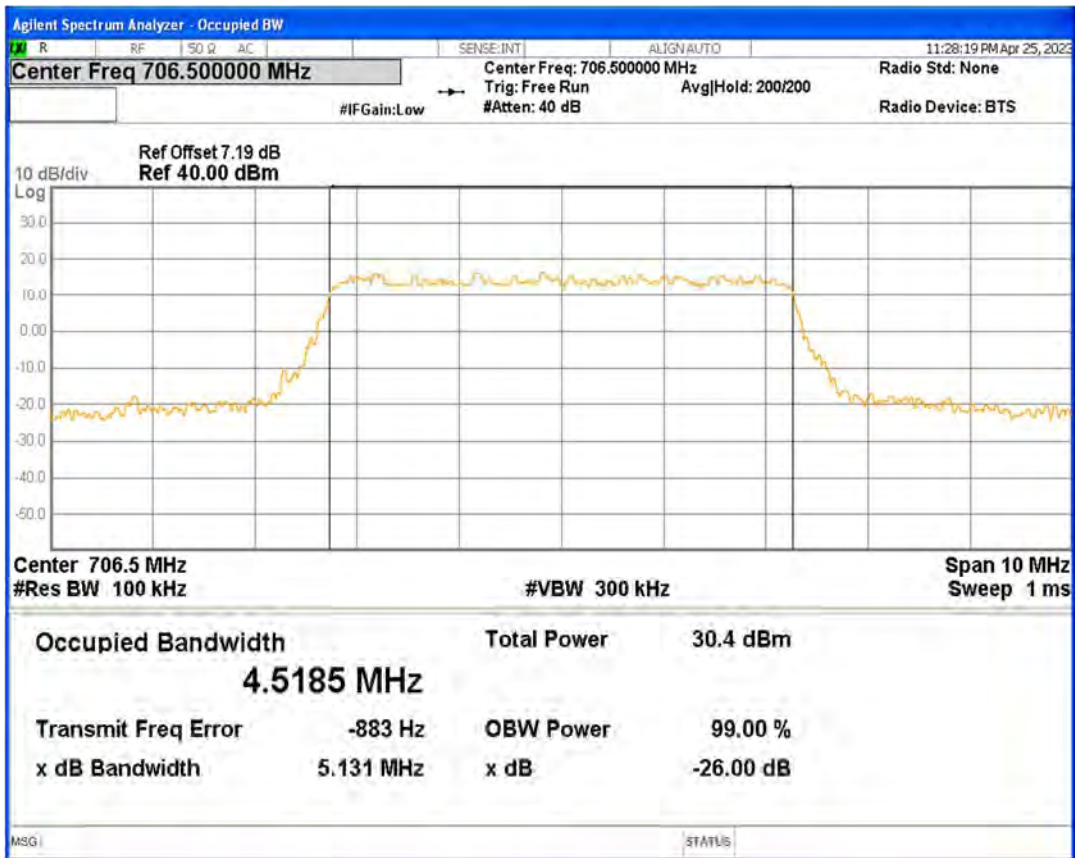

Band17 QPSK BW=5MHz Channel=23790 RB Size=25 Position=#0