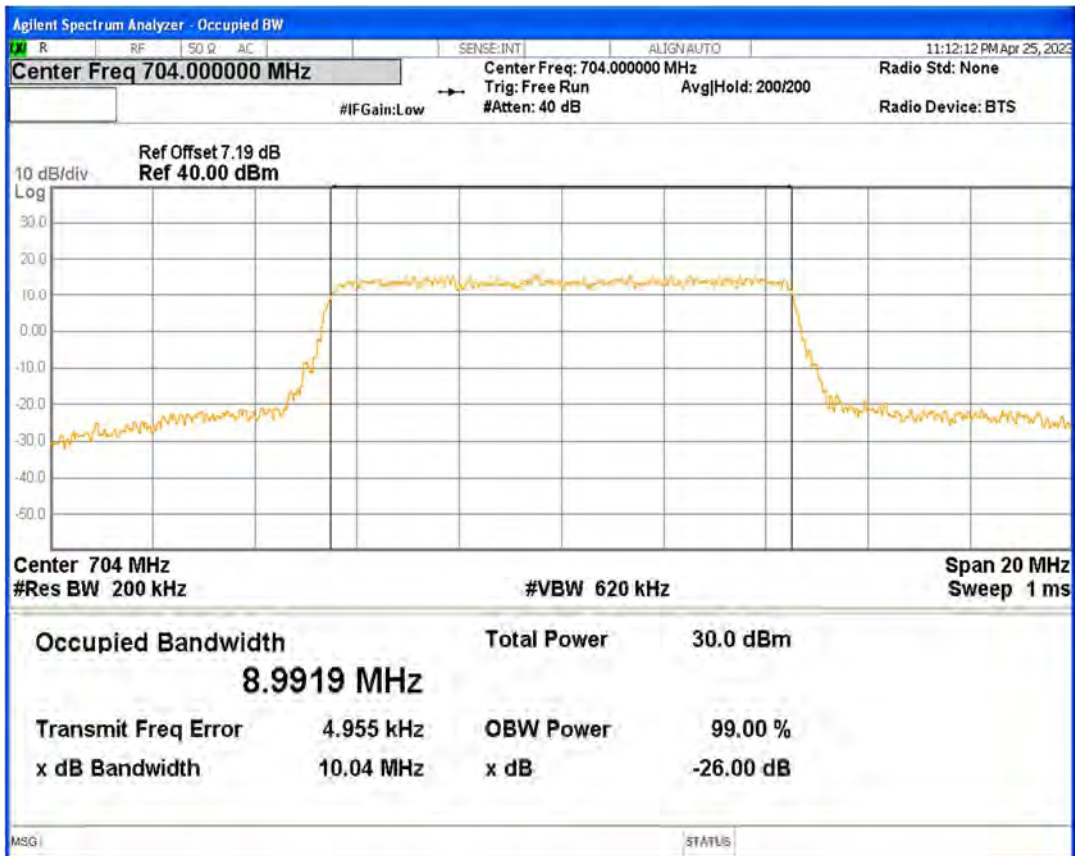

Band12 QPSK BW=1.4MHz Channel=23017 RB Size=6 Position=#0

Band12 QPSK BW=1.4MHz Channel=23095 RB Size=6 Position=#0

Band12 QPSK BW=1.4MHz Channel=23173 RB Size=6 Position=#0

Band12 QPSK BW=10MHz Channel=23060 RB Size=50 Position=#0