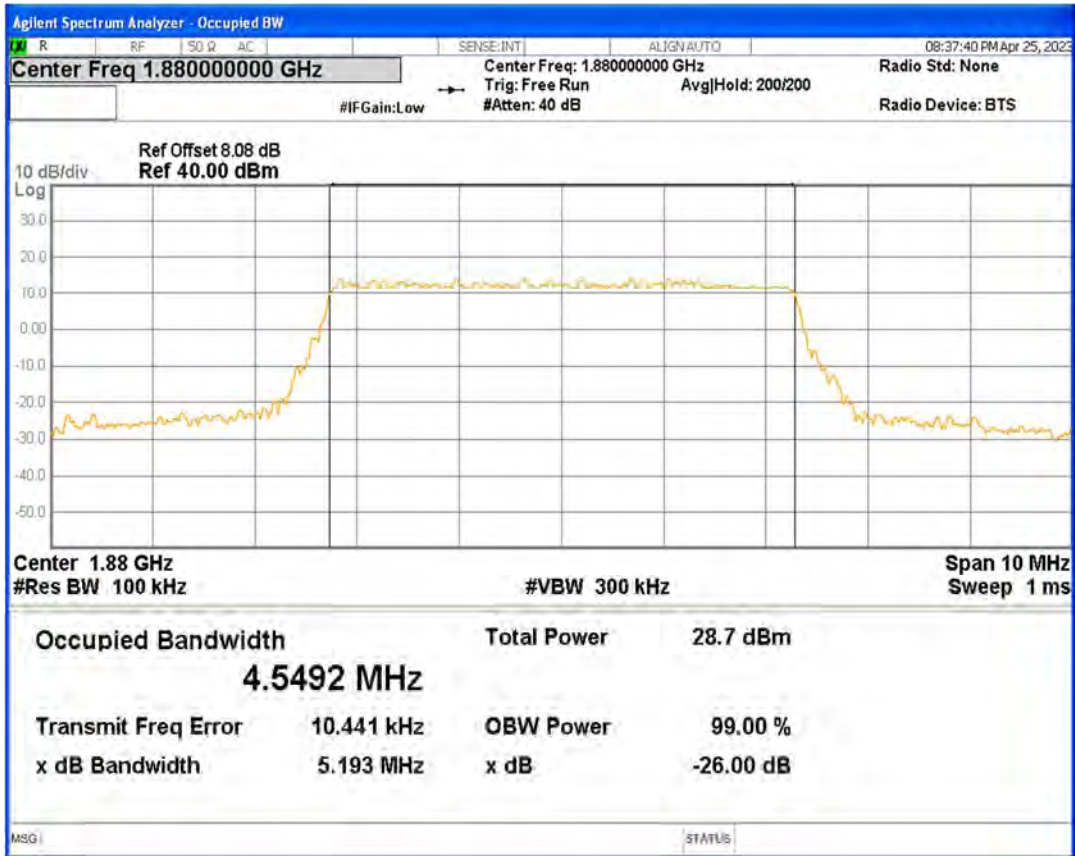

Band2 16QAM BW=5MHz Channel=19175 RB Size=25 Position=#0