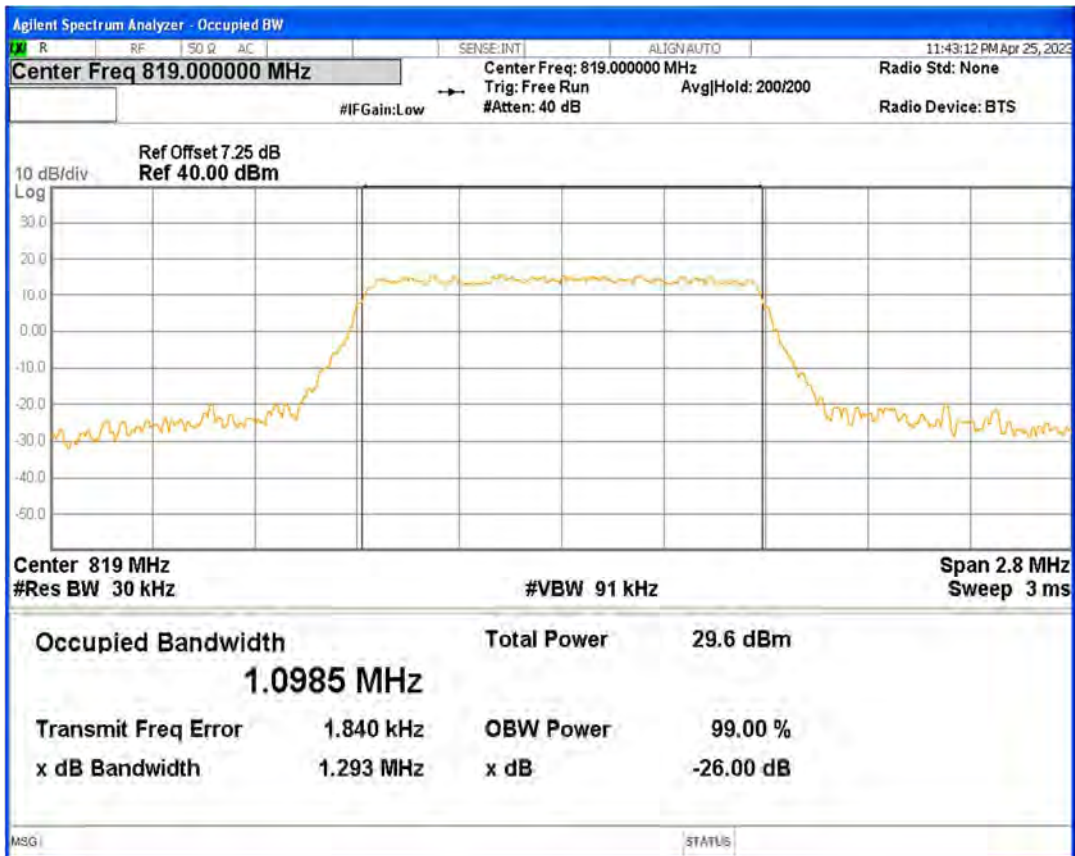

Band26(814-824) QPSK BW=1.4MHz Channel=26783 RB Size=6 Position=#0