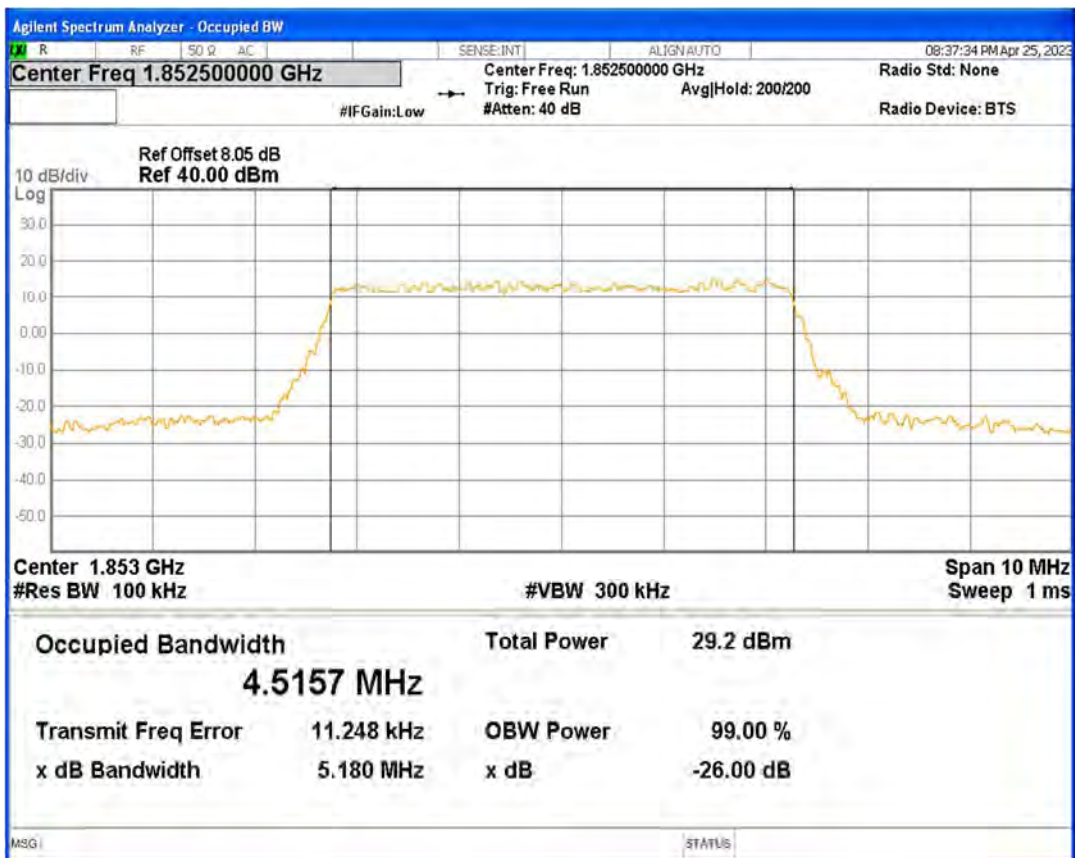

Band2 16QAM BW=3MHz Channel=18615 RB Size=15 Position=#0

Band2 16QAM BW=3MHz Channel=18900 RB Size=15 Position=#0

Band2 16QAM BW=3MHz Channel=19185 RB Size=15 Position=#0

Band2 16QAM BW=5MHz Channel=18625 RB Size=25 Position=#0