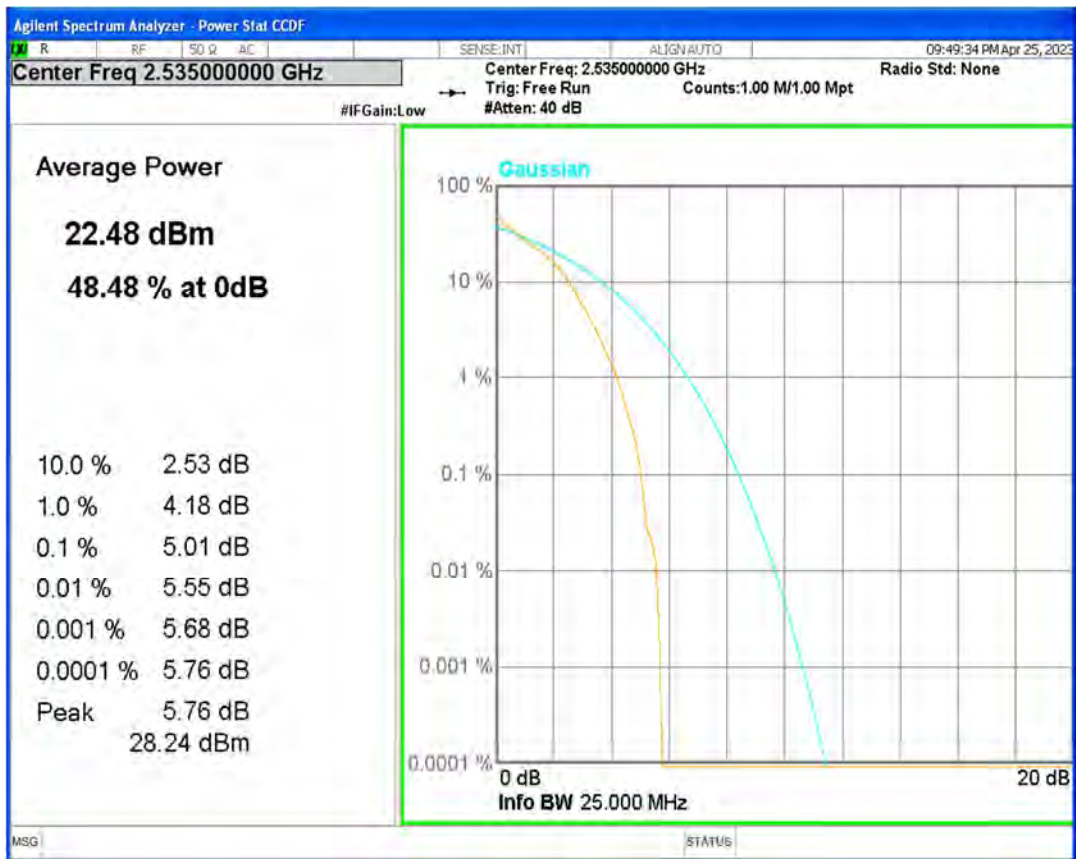

Band7 16QAM BW=5MHz Channel=21100 RB Size=1 Position=#0

Band7 16QAM BW=5MHz Channel=21425 RB Size=1 Position=#0

Band7 QPSK BW=10MHz Channel=20800 RB Size=1 Position=#0

Band7 QPSK BW=10MHz Channel=21100 RB Size=1 Position=#0