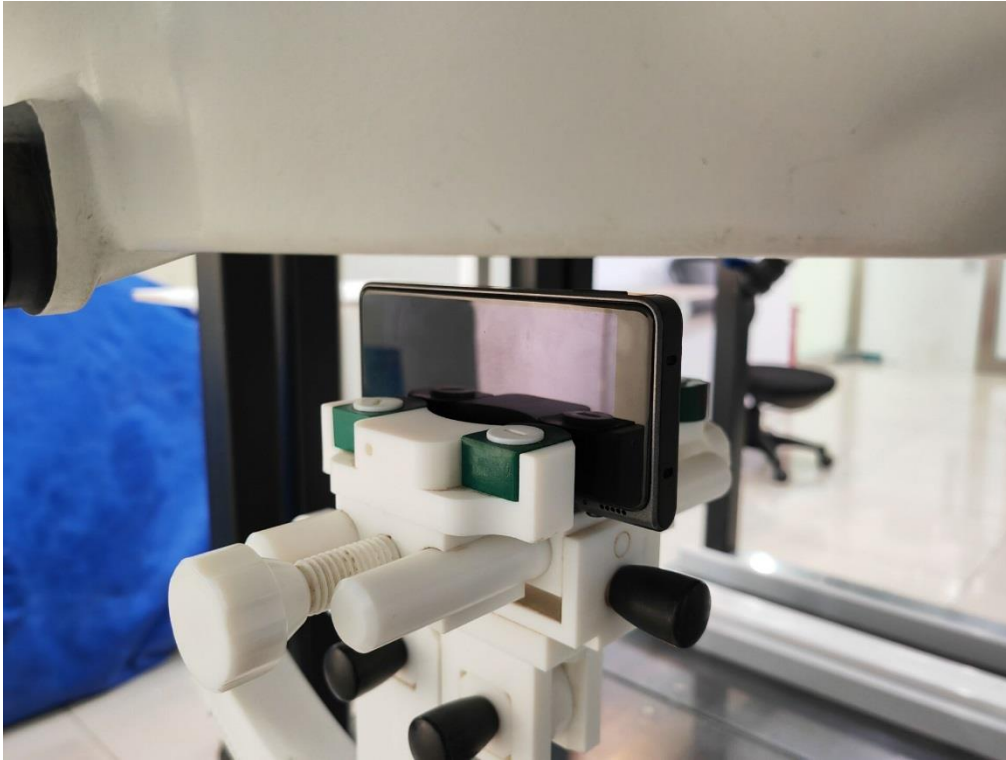

2AQ2G-T1_SAR Setup photos

Right Touch

Right Tilt

Left Touch

Left Tilt

Body Front side(separation distance is 10mm)

Body Back side(separation distance is 10mm)

Body Left side(separation distance is 10mm)

Body Right side(separation distance is 10mm)

Body Bottom side(separation distance is 10mm)

Body Top side(separation distance is 10mm)