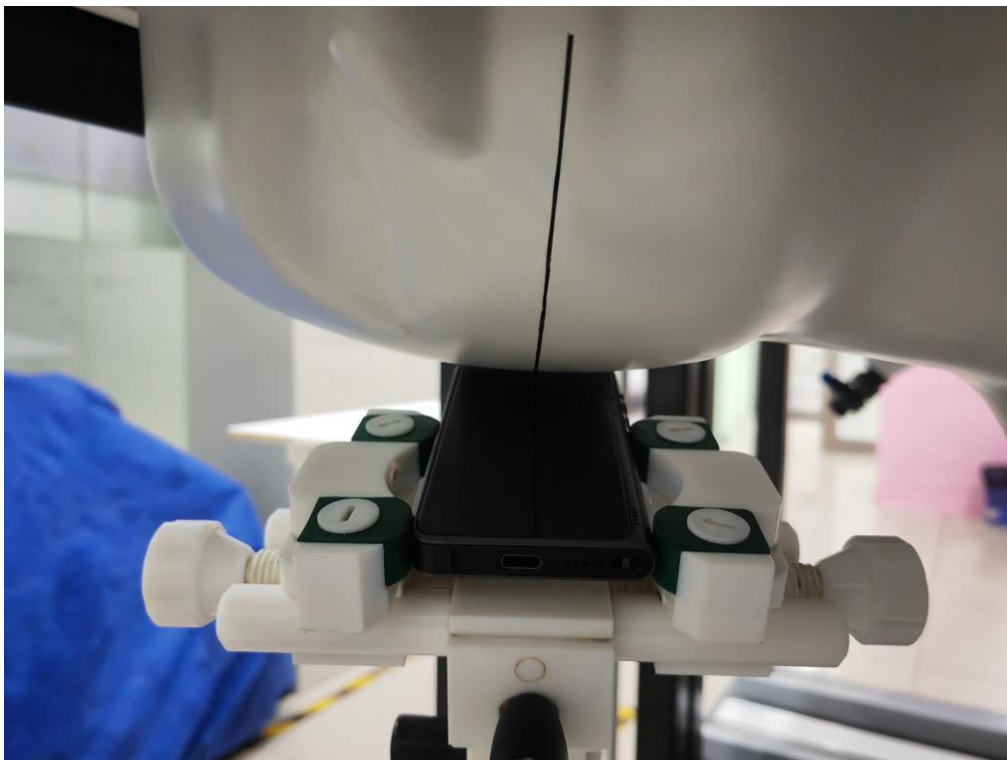

2AQ2G-T1_SAR Setup photos

Right Touch

Right Tilt

Left Touch

Left Tilt

Body Front side(separation distance is 10mm)

Body Back side(separation distance is 10mm)

Body Left side(separation distance is 10mm)

Body Right side(separation distance is 10mm)

Body Bottom side(separation distance is 10mm)

Body Top side(separation distance is 10mm)